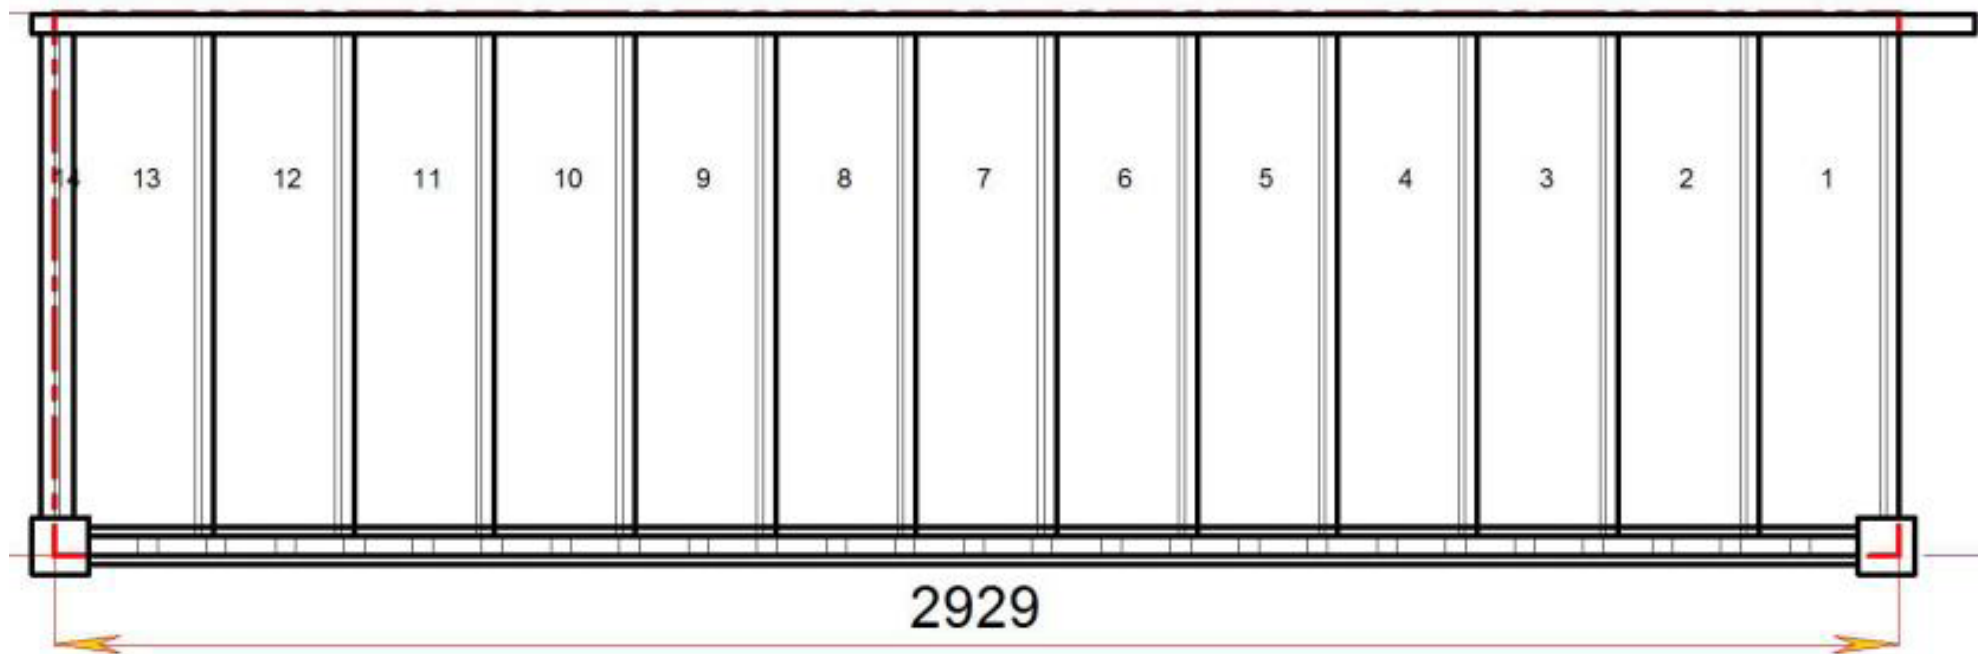

STAIRPLAN

Straight Staircases - Plan Layouts - Left Hand Handrails

S8N-LH-HR 9 Riser Stair

S9N-LH-HR 10 Riser Stair

S10N-LH-HR 11 Riser Stair

S11N-LH-HR 12 Riser Stair

STAIRPLAN

Straight Staircases - Plan Layouts - Left Hand Handrails

S12N-LH-HR 13 Riser Stair

S13N-LH-HR 14 Riser Stair

Getting a Quotation is Easy

Call us with the Plan Reference
Your Floor to Floor Height
Your Stairwell Opening Size

Staircases will be defaulted to 42°
Custom Going Dimensions available

800.000 mm

© 08090632B/11035

© 08090632B/11035

Stair Layouts-STR

L-S4N-HR-LH

Stair:L-S4N-HR-LH

Floor to floor height

1000.000 mm

Floor to floor height

2400.000 mm

Stair Layouts-STR

L-S12N-HR-LH

Stair:L-S12N-HR-LH

Floor to floor height

2600.000 mm

© 08090632B/11035