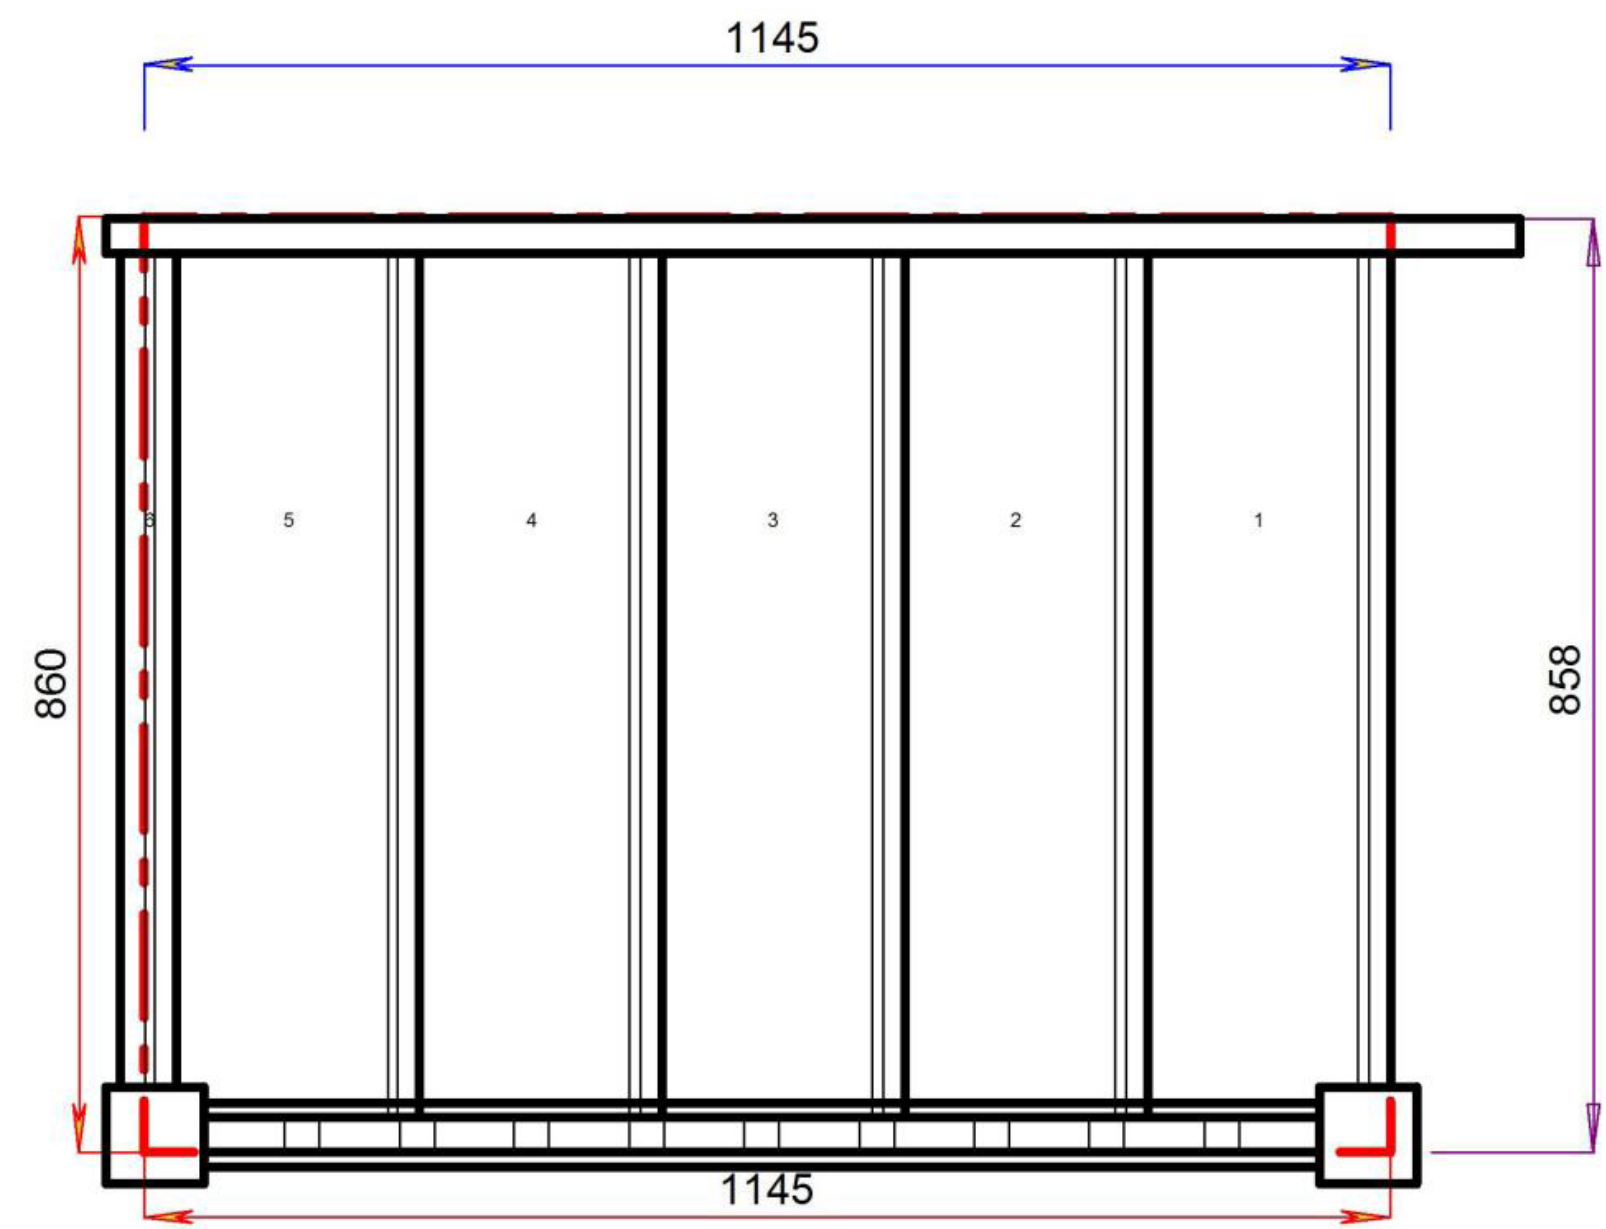

Floor to floor height

600.000 mm

STAIRPLAN

Stair:L-S3N-HR-LH

© 0809632B/11035

Stair Layouts-STR

L-S3N-HR-LH

Floor to floor height

800.000 mm

© 08090632B/11035

© 08090632B/11035

Stair Layouts-STR

L-S4N-HR-LH

Stair:L-S4N-HR-LH

Floor to floor height

1000.000 mm

© 0800632B/11035

© 0800632B/11035

Stair Layouts-STR

L-S5N-HR-LH

Stair:L-S5N-HR-LH

Floor to floor height

1200.000 mm

© 080066328/11035

Floor to floor height

2400.000 mm

Stair Layouts-STR

L-S12N-HR-LH

Stair:L-S12N-HR-LH

Floor to floor height

2600.000 mm

© 08090632B/11035