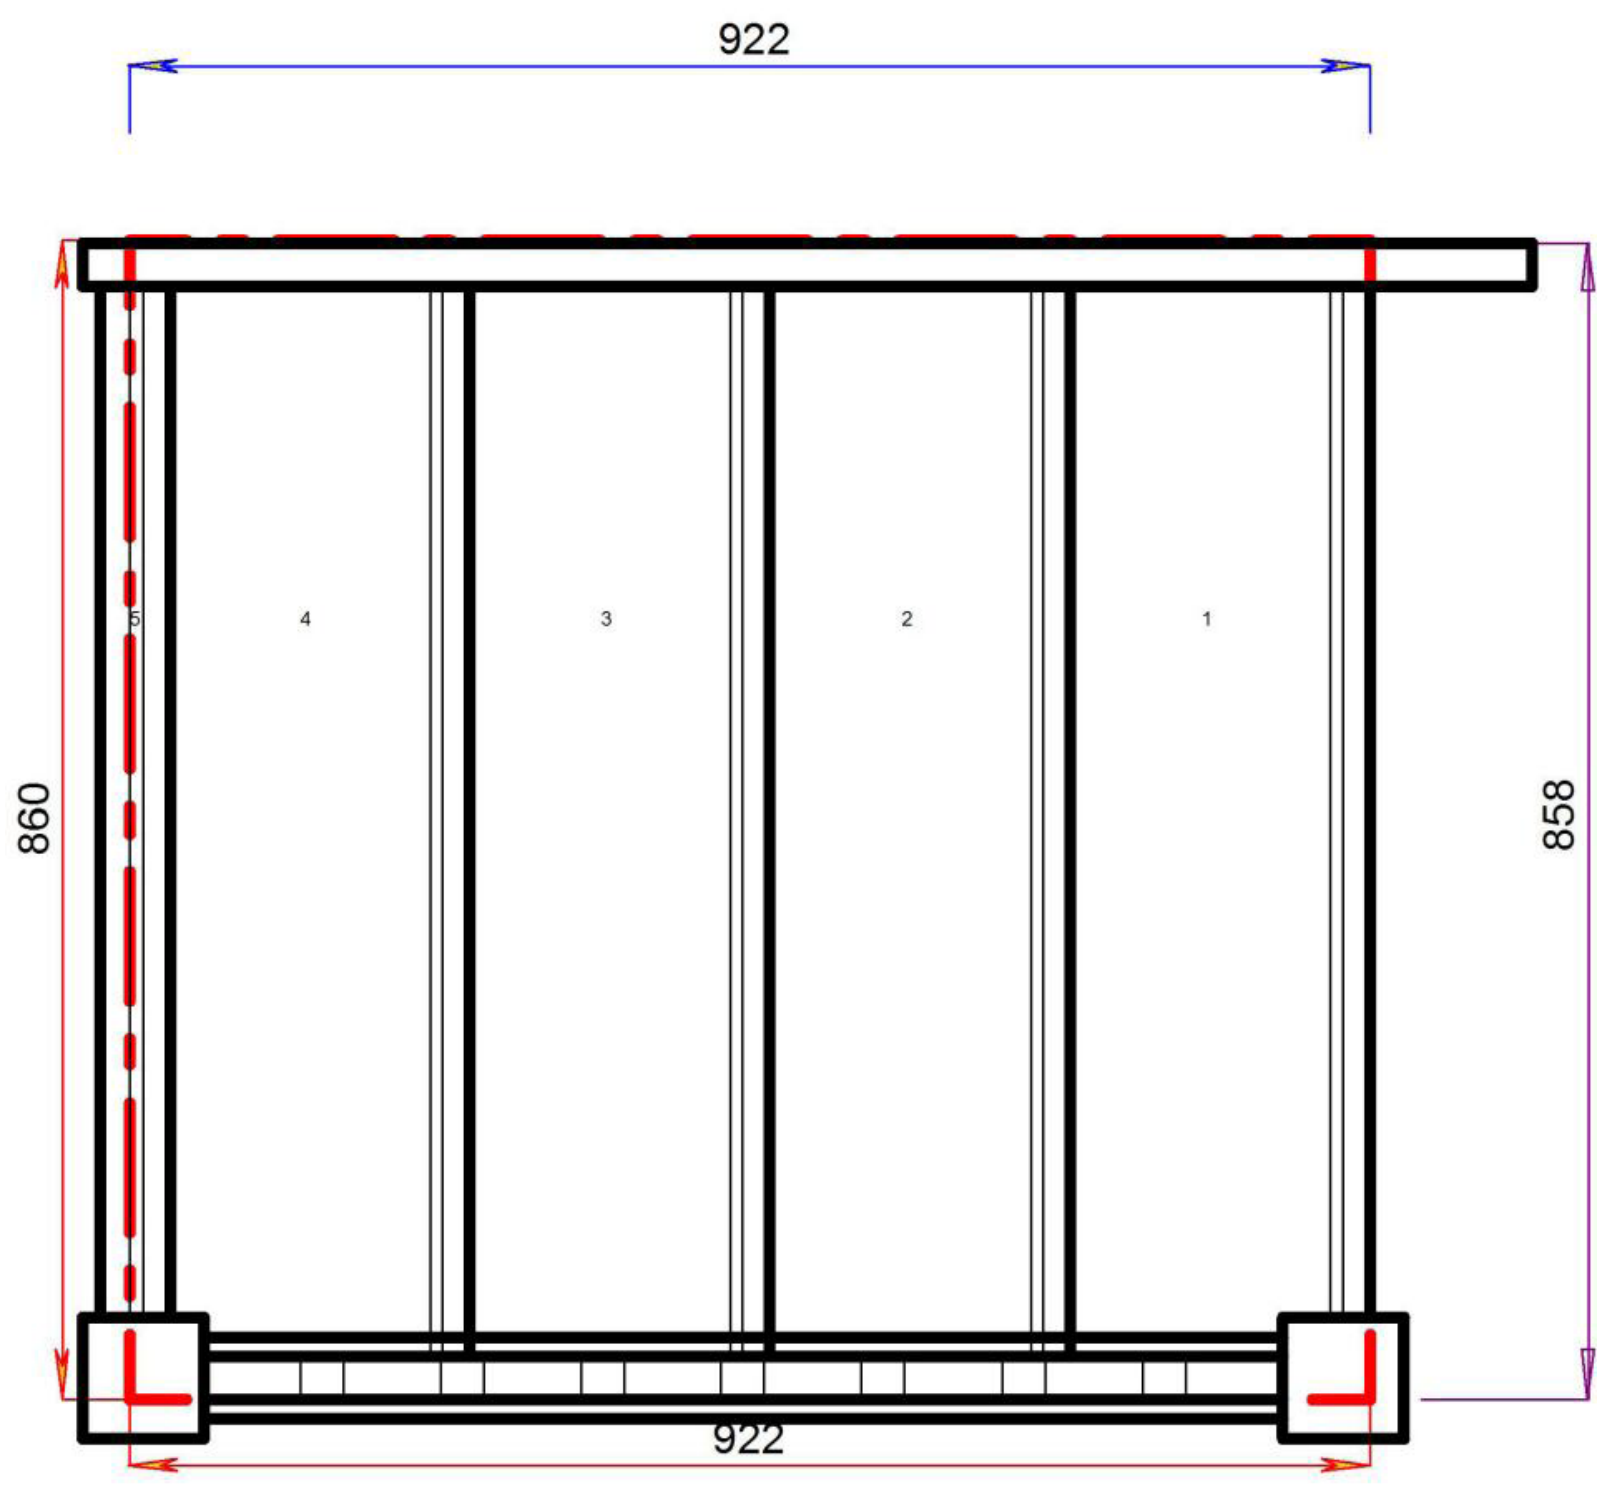

Floor to floor height

600.000 mm

STAIRPLAN

Stair:L-S3N-HR-LH

© 0809632B/11035

Stair Layouts-STR

L-S3N-HR-LH

Floor to floor height

800.000 mm

© 08090632B/11035

© 08090632B/11035

Stair Layouts-STR

L-S4N-HR-LH

Stair:L-S4N-HR-LH

Floor to floor height

1000.000 mm

© 0800632B/11035

© 0800632B/11035

Stair Layouts-STR

L-S5N-HR-LH

Stair:L-S5N-HR-LH

Floor to floor height

1200.000 mm

© 080066328/11035

© 080066328/11035

Stair Layouts-STR

L-S6N-HR-LH

Stair:L-S6N-HR-LH

Floor to floor height

1400.000 mm

Stair Layouts-STR

L-S7N-HR-LH