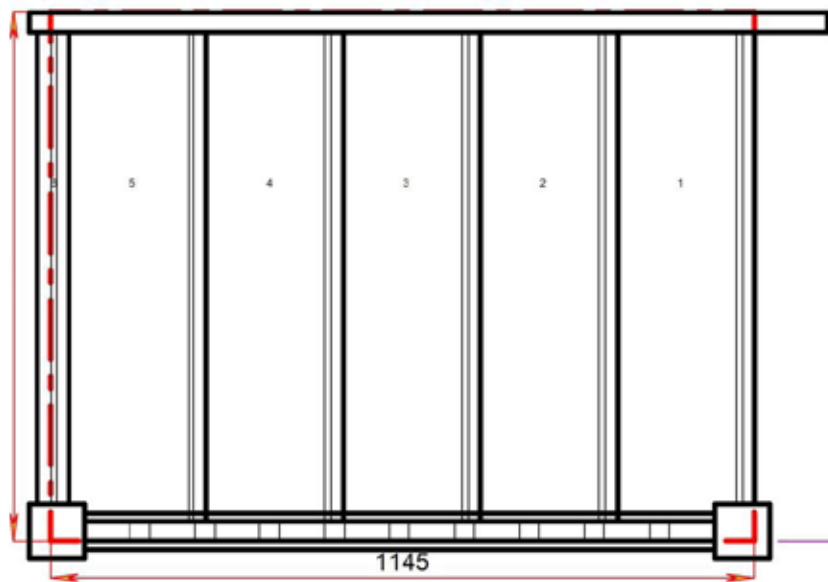

6 Riser Stair

S5N-LH-HR