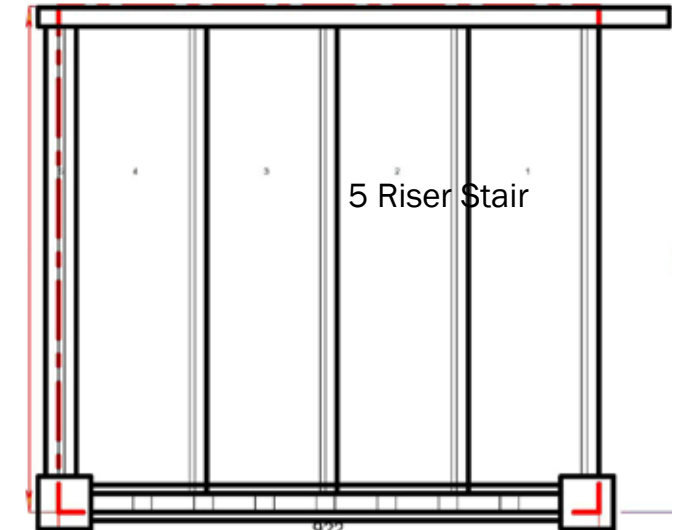

STAIRPLAN

Straight Staircases - Plan Layouts - Left Hand Handrails

2 Riser Stair

S1N-LH-HR

3 Riser Stair

S2N-LH-HR

4 Riser Stair

S3N-LH-HR

5 Riser Stair

S4N-LH-HR

6 Riser Stair

S5N-LH-HR

7 Riser Stair

S6N-LH-HR

8 Riser Stair

S7N-LH-HR

800.000 mm

© 08090632B/11035

© 08090632B/11035

Stair Layouts-STR

L-S4N-HR-LH

Stair:L-S4N-HR-LH

Floor to floor height

1000.000 mm

Floor to floor height

2400.000 mm

Stair Layouts-STR

L-S12N-HR-LH

Stair:L-S12N-HR-LH

Floor to floor height

2600.000 mm

© 08090632B/11035