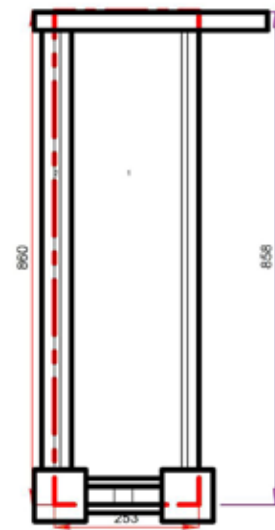

STAIRPLAN

Straight Staircases - Plan Layouts - Left Hand Handrails

2 Riser Stair

S1N-LH-HR

3 Riser Stair

S2N-LH-HR

4 Riser Stair

S3N-LH-HR

5 Riser Stair

S4N-LH-HR

6 Riser Stair

S5N-LH-HR

7 Riser Stair

S6N-LH-HR

8 Riser Stair

S7N-LH-HR

800.000 mm

© 08090632B/11035

© 08090632B/11035

Stair Layouts-STR

L-S4N-HR-LH

Stair:L-S4N-HR-LH

Floor to floor height

1000.000 mm

Floor to floor height

2400.000 mm

Stair Layouts-STR

L-S12N-HR-LH

Stair:L-S12N-HR-LH

Floor to floor height

2600.000 mm

© 08090632B/11035