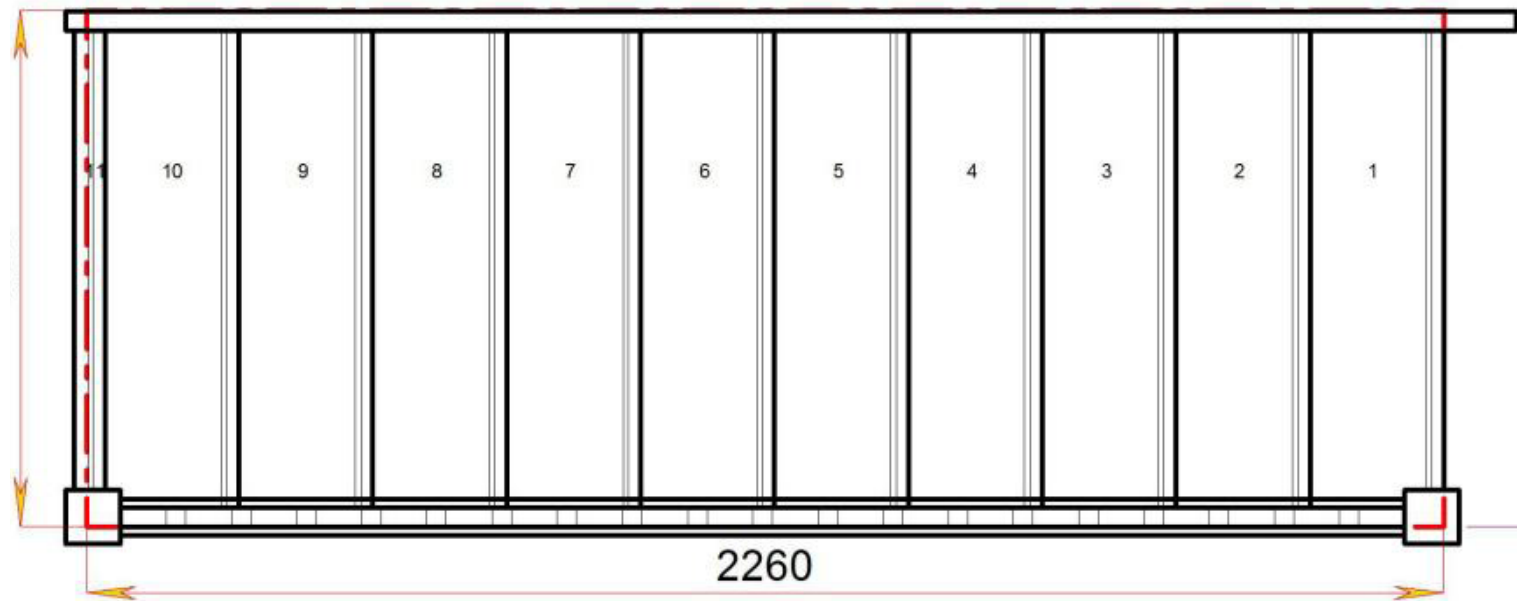

STAIRPLAN

Straight Staircases - Plan Layouts - Left Hand Handrails

S8N-LH-HR 9 Riser Stair

S9N-LH-HR 10 Riser Stair

S10N-LH-HR 11 Riser Stair

S11N-LH-HR 12 Riser Stair

STAIRPLAN

Straight Staircases - Plan Layouts - Left Hand Handrails

S12N-LH-HR 13 Riser Stair

S13N-LH-HR 14 Riser Stair

Getting a Quotation is Easy

Call us with the Plan Reference
Your Floor to Floor Height
Your Stairwell Opening Size

Staircases will be defaulted to 42°
Custom Going Dimensions available

800.000 mm

© 08090632B/11035

© 08090632B/11035

Stair Layouts-STR

L-S4N-HR-LH

Stair:L-S4N-HR-LH

Floor to floor height

1000.000 mm

Floor to floor height

2400.000 mm

Stair Layouts-STR

L-S12N-HR-LH

Stair:L-S12N-HR-LH

Floor to floor height

2600.000 mm

© 08090632B/11035