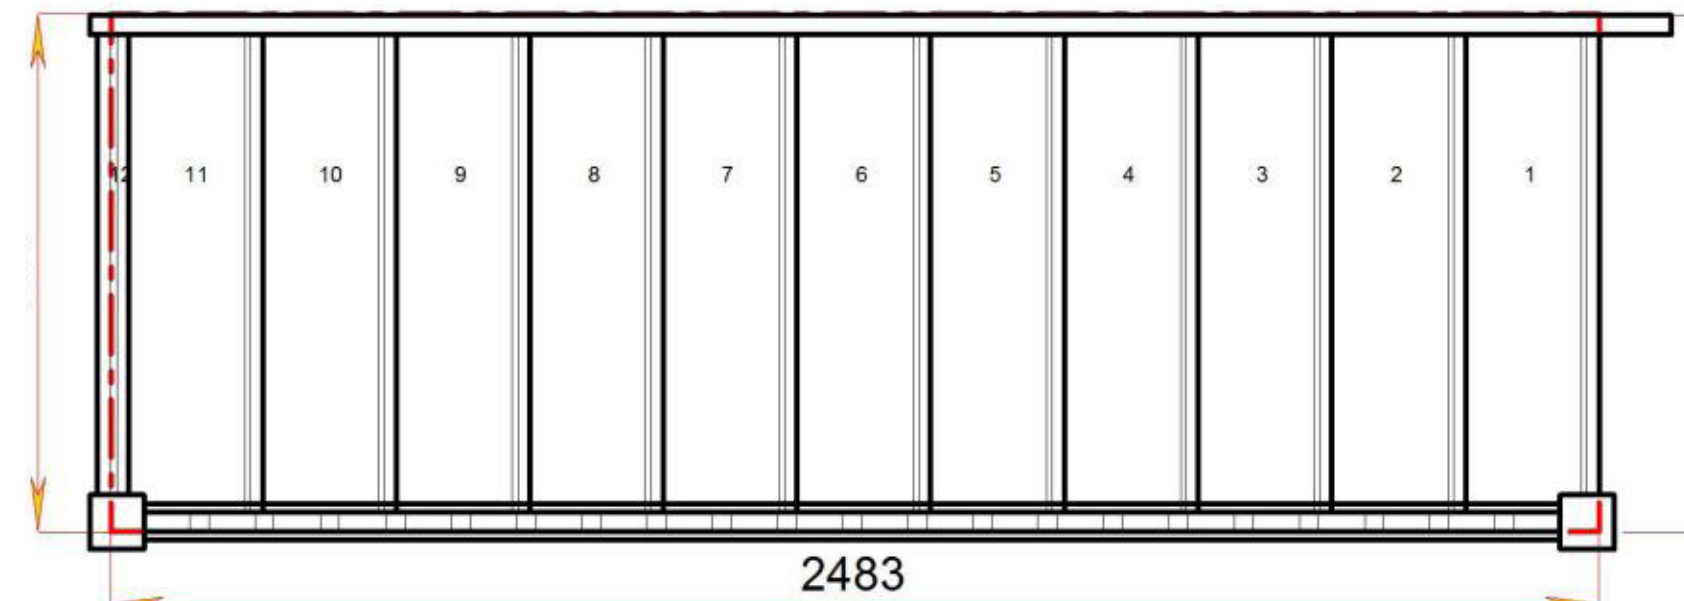

STAIRPLAN

Straight Staircases - Plan Layouts - Left Hand Handrails

S8N-LH-HR 9 Riser Stair

S9N-LH-HR 10 Riser Stair

S10N-LH-HR 11 Riser Stair

S11N-LH-HR 12 Riser Stair

STAIRPLAN

Straight Staircases - Plan Layouts - Left Hand Handrails

S12N-LH-HR 13 Riser Stair

S13N-LH-HR 14 Riser Stair

Getting a Quotation is Easy

Call us with the Plan Reference
Your Floor to Floor Height
Your Stairwell Opening Size

Staircases will be defaulted to 42°
Custom Going Dimensions available

800.000 mm

© 08090632B/11035

© 08090632B/11035

Stair Layouts-STR

L-S4N-HR-LH

Stair:L-S4N-HR-LH

Floor to floor height

1000.000 mm

Floor to floor height

2400.000 mm

Stair Layouts-STR

L-S12N-HR-LH

Stair:L-S12N-HR-LH

Floor to floor height

2600.000 mm

© 08090632B/11035