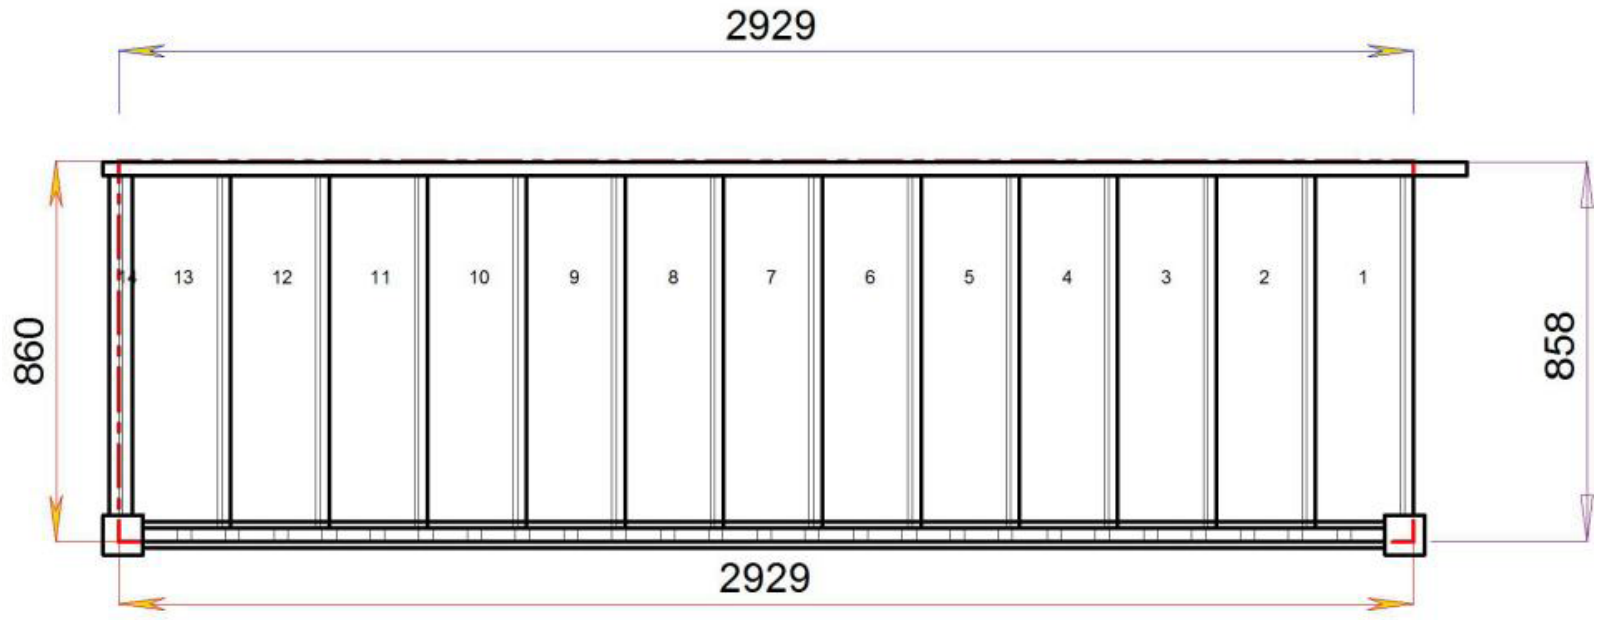

Stair:L-S7N-HR-LH

Floor to floor height

1600.000 mm

Stair Layouts-STR

L-S8N-HR-LH

Stair:L-S8N-HR-LH

Floor to floor height 1800.000 mm

Stair Layouts-STR

Stair:L-S10N-HR-LH

Floor to floor height

2200.000 mm

© 08090632B/11035

© 08090632B/11035

Stair Layouts-STR

L-S11N-HR-LH

Stair:L-S11N-HR-LH

Floor to floor height

2400.000 mm

Stair Layouts-STR

L-S12N-HR-LH

Stair:L-S12N-HR-LH

Floor to floor height

2600.000 mm

© 08090632B/11035

© 08090632B/11035

Stair Layouts-STR

L-S13N-HR-LH

Stair:L-S13N-HR-LH

Floor to floor height

2800.000 mm