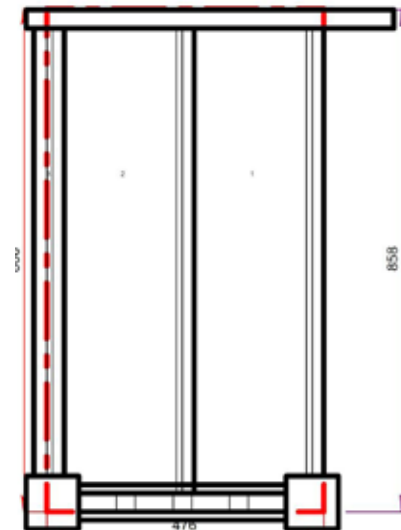

STAIRPLAN

Straight Staircases - Plan Layouts - Left Hand Handrails

2 Riser Stair

S1N-LH-HR

3 Riser Stair

S2N-LH-HR

4 Riser Stair

S3N-LH-HR

5 Riser Stair

S4N-LH-HR

6 Riser Stair

S5N-LH-HR

7 Riser Stair

S6N-LH-HR

8 Riser Stair

S7N-LH-HR

800.000 mm

© 08090632B/11035

© 08090632B/11035

Stair Layouts-STR

L-S4N-HR-LH

Stair:L-S4N-HR-LH

Floor to floor height

1000.000 mm

Floor to floor height

2400.000 mm

Stair Layouts-STR

L-S12N-HR-LH

Stair:L-S12N-HR-LH

Floor to floor height

2600.000 mm

© 08090632B/11035