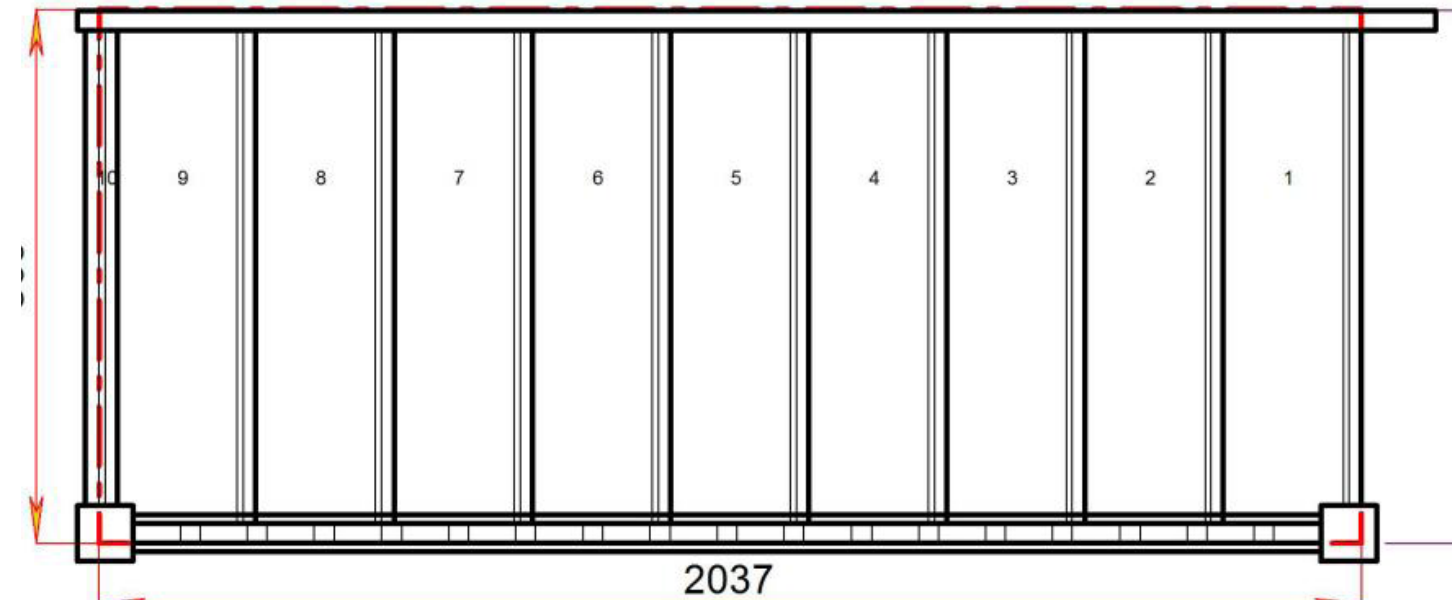

S9N-LH-HR 10 Riser Stair