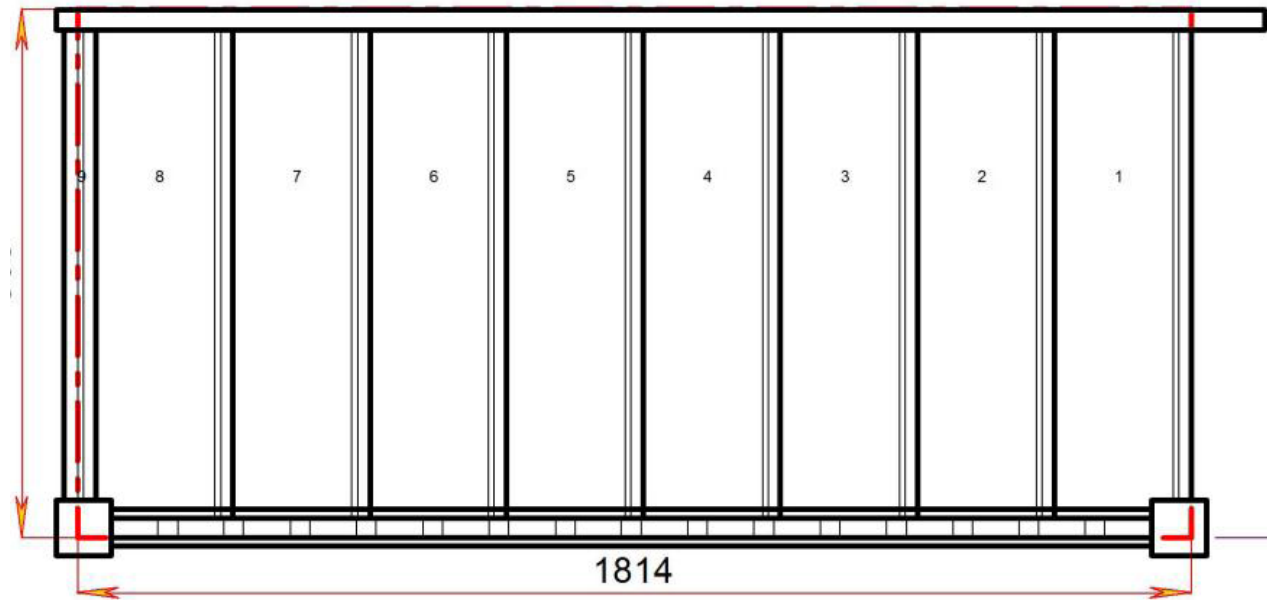

STAIRPLAN

Straight Staircases - Plan Layouts - Left Hand Handrails

S8N-LH-HR 9 Riser Stair