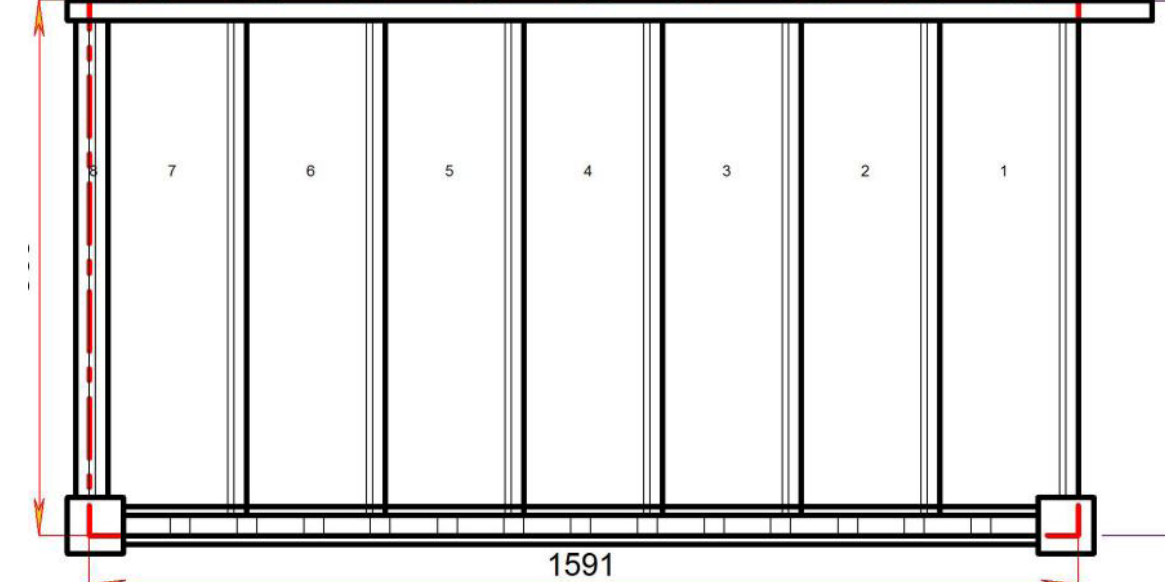

5 Riser Stair

S4N-LH-HR

6 Riser Stair

S5N-LH-HR

7 Riser Stair

S6N-LH-HR

8 Riser Stair

S7N-LH-HR

STAIRPLAN

Straight Staircases - Plan Layouts - Left Hand Handrails

S8N-LH-HR 9 Riser Stair

S9N-LH-HR 10 Riser Stair

S10N-LH-HR 11 Riser Stair

S11N-LH-HR 12 Riser Stair

STAIRPLAN

Straight Staircases - Plan Layouts - Left Hand Handrails

800.000 mm

© 08090632B/11035

© 08090632B/11035

Stair Layouts-STR

L-S4N-HR-LH

Stair:L-S4N-HR-LH

Floor to floor height

1000.000 mm

Floor to floor height

2400.000 mm

Stair Layouts-STR

L-S12N-HR-LH

Stair:L-S12N-HR-LH

Floor to floor height

2600.000 mm

© 08090632B/11035