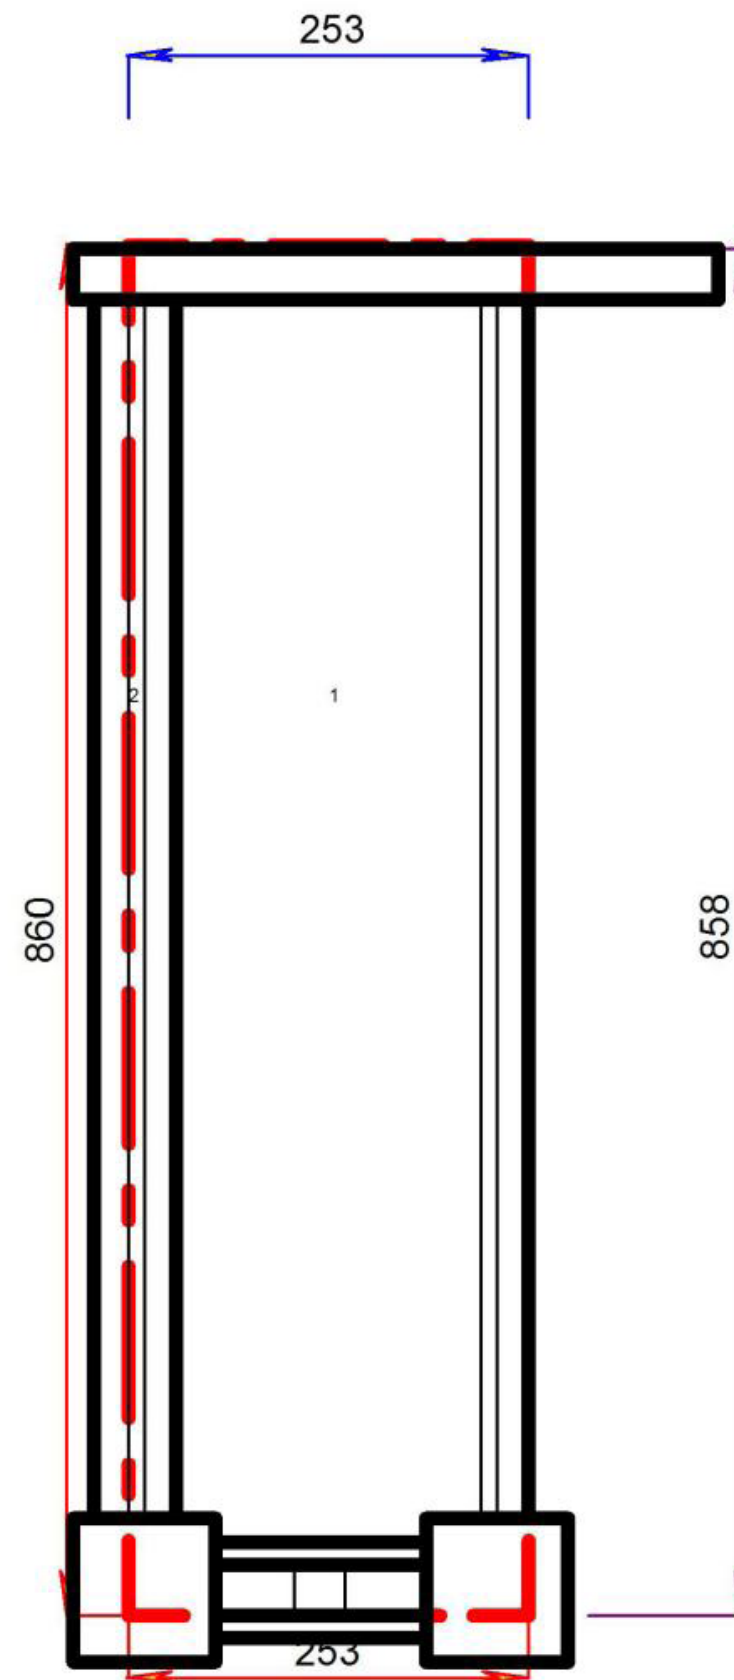

S12N-LH-HR 13 Riser Stair

S13N-LH-HR 14 Riser Stair

Getting a Quotation is Easy

Call us with the Plan Reference
Your Floor to Floor Height
Your Stairwell Opening Size

Staircases will be defaulted to 42°
Custom Going Dimensions available

Stair Layouts-STR

L-S1N-HR-LH

Floor to floor height

400.000 mm

Stair:L-S2N-HR-LH

© 080906325/11035

Stair Layouts-STR

L-S2N-HR-LH

Floor to floor height

600.000 mm

STAIRPLAN

Stair:L-S3N-HR-LH

© 0809632B/11035

Stair Layouts-STR

L-S3N-HR-LH

Floor to floor height

800.000 mm

© 08090632B/11035

© 08090632B/11035

Stair Layouts-STR

L-S4N-HR-LH

Stair:L-S4N-HR-LH

Floor to floor height

1000.000 mm