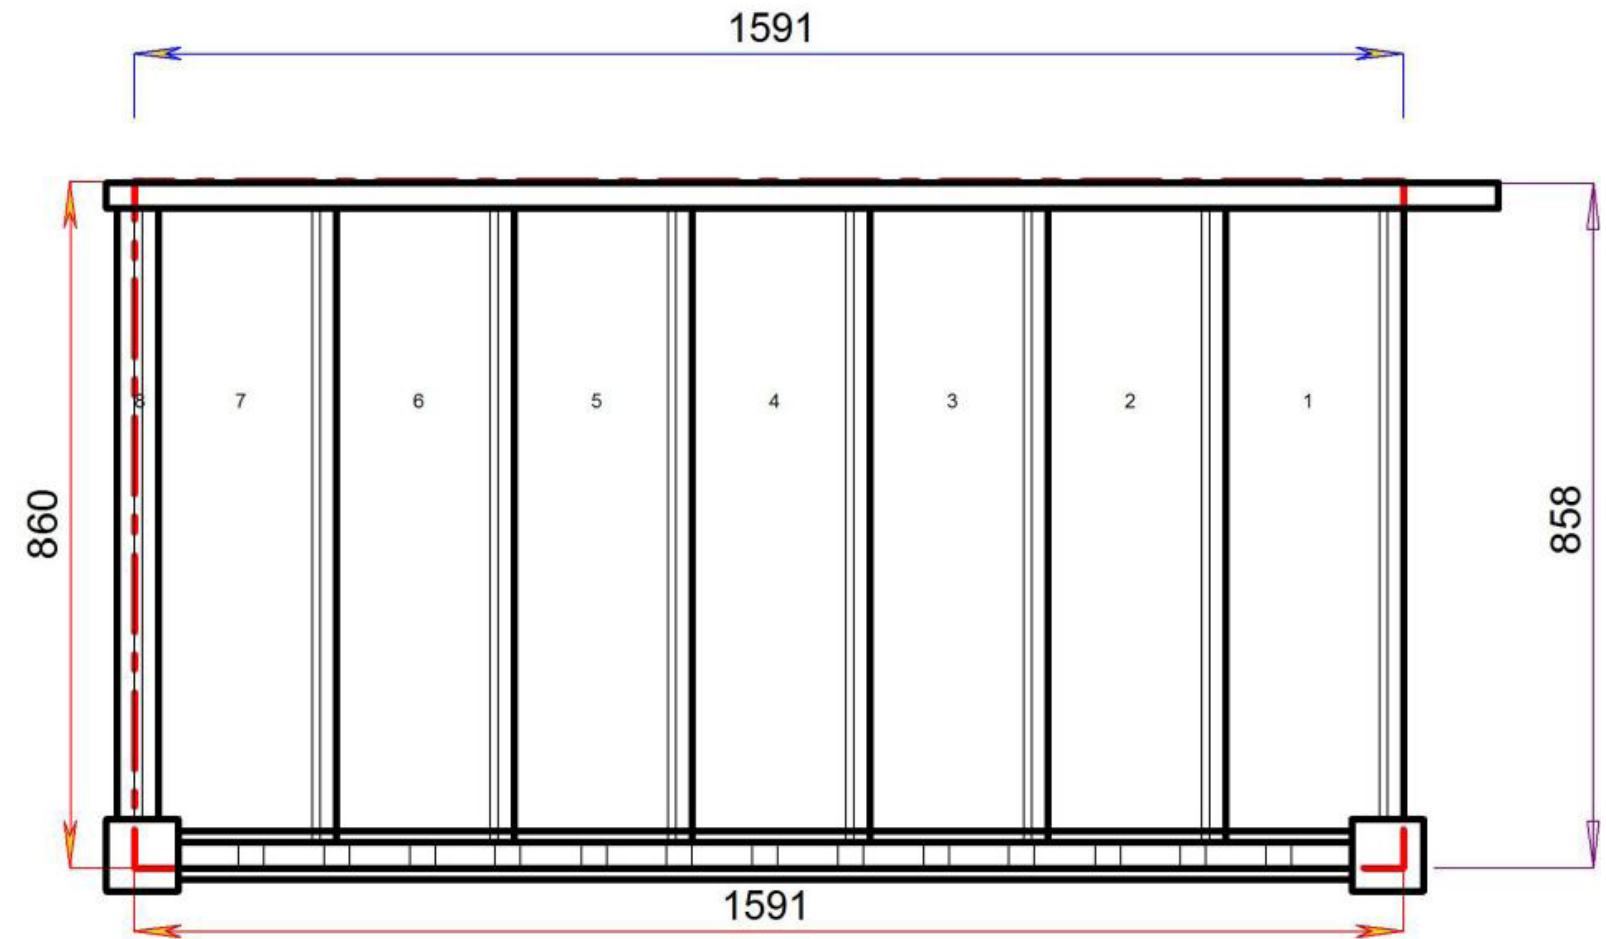

800.000 mm

© 08090632B/11035

© 08090632B/11035

Stair Layouts-STR

L-S4N-HR-LH

Stair:L-S4N-HR-LH

Floor to floor height

1000.000 mm

© 080066328/11035

Stair Layouts-STR

L-S6N-HR-LH

Stair:L-S6N-HR-LH

Floor to floor height

1400.000 mm

Stair Layouts-STR

L-S7N-HR-LH

Stair:L-S7N-HR-LH

Floor to floor height

1600.000 mm

Stair Layouts-STR

L-S8N-HR-LH

Stair:L-S8N-HR-LH

Floor to floor height 1800.000 mm

Stair Layouts-STR

Floor to floor height

2400.000 mm

Stair Layouts-STR

L-S12N-HR-LH

Stair:L-S12N-HR-LH

Floor to floor height

2600.000 mm

© 08090632B/11035