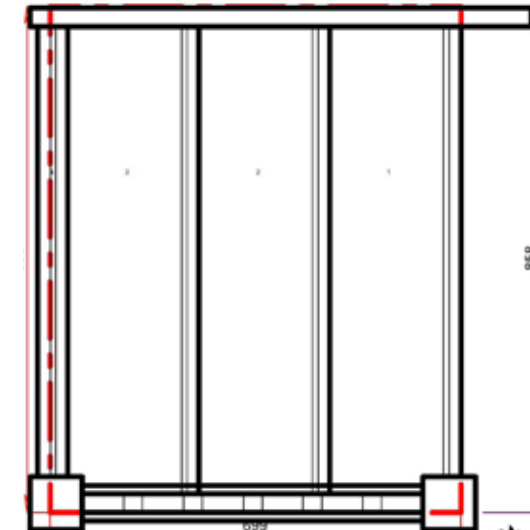

STAIRPLAN

Straight Staircases - Plan Layouts - Left Hand Handrails

2 Riser Stair

S1N-LH-HR

3 Riser Stair

S2N-LH-HR

4 Riser Stair

S3N-LH-HR

800.000 mm

© 08090632B/11035

© 08090632B/11035

Stair Layouts-STR

L-S4N-HR-LH

Stair:L-S4N-HR-LH

Floor to floor height

1000.000 mm

Floor to floor height

2400.000 mm

Stair Layouts-STR

L-S12N-HR-LH

Stair:L-S12N-HR-LH

Floor to floor height

2600.000 mm

© 08090632B/11035