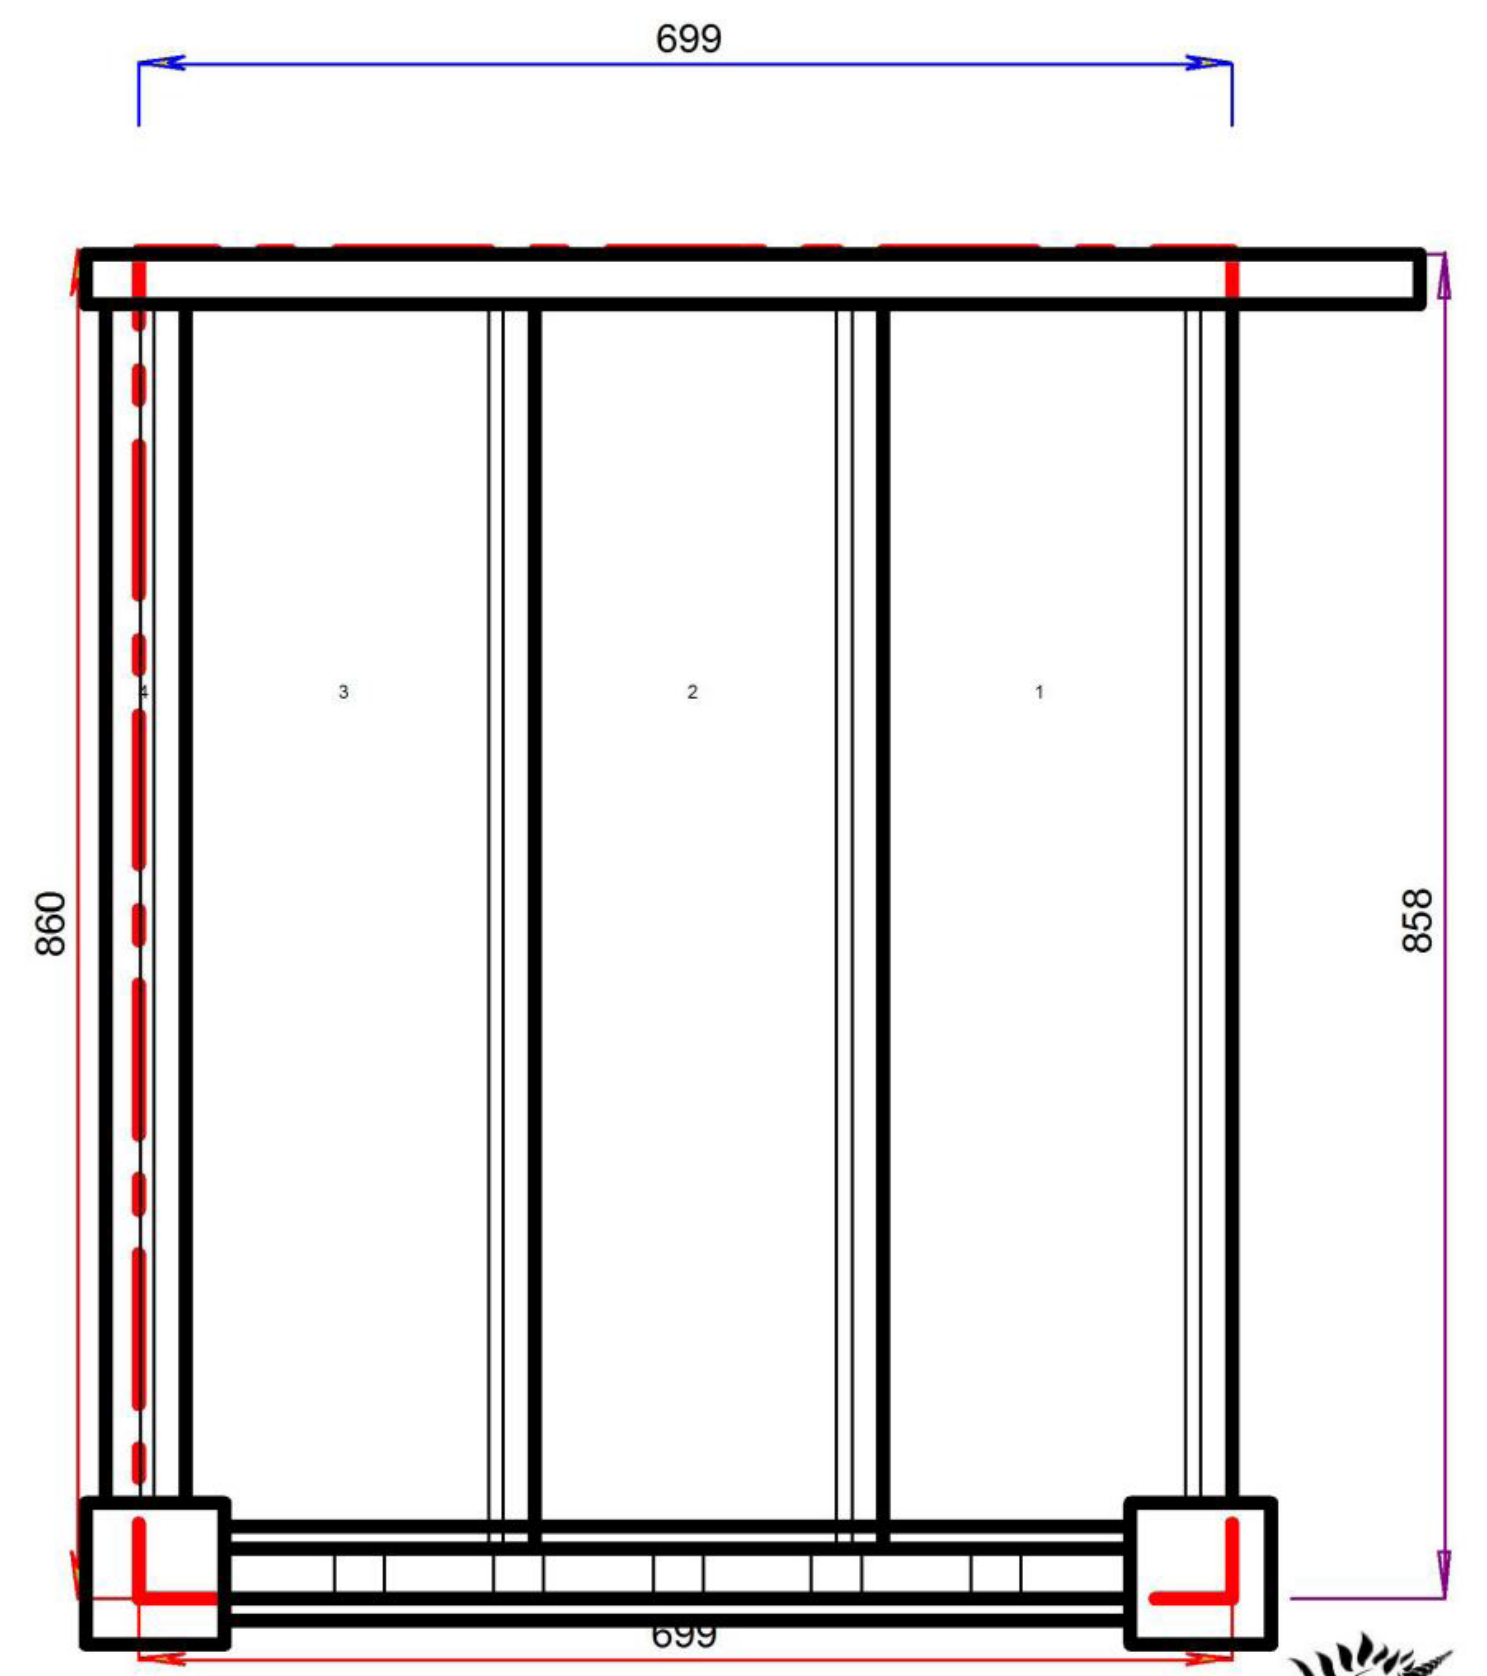

Stair Layouts-STR

L-S1N-HR-LH

Floor to floor height

400.000 mm

Stair:L-S2N-HR-LH

© 080906325/11035

Stair Layouts-STR

L-S2N-HR-LH

Floor to floor height

600.000 mm

STAIRPLAN

Stair:L-S3N-HR-LH

© 0809632B/11035

Stair Layouts-STR

L-S3N-HR-LH

Floor to floor height

800.000 mm

© 08090632B/11035

© 08090632B/11035

Stair Layouts-STR

L-S4N-HR-LH

Stair:L-S4N-HR-LH

Floor to floor height

1000.000 mm

Floor to floor height

2400.000 mm

Stair Layouts-STR

L-S12N-HR-LH

Stair:L-S12N-HR-LH

Floor to floor height

2600.000 mm

© 08090632B/11035