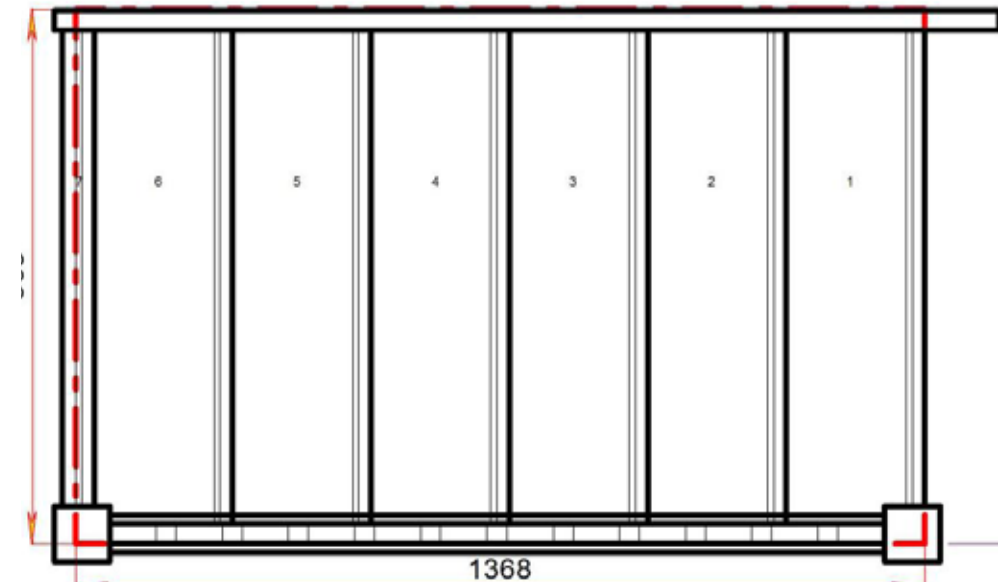

7 Riser Stair

S6N-LH-HR