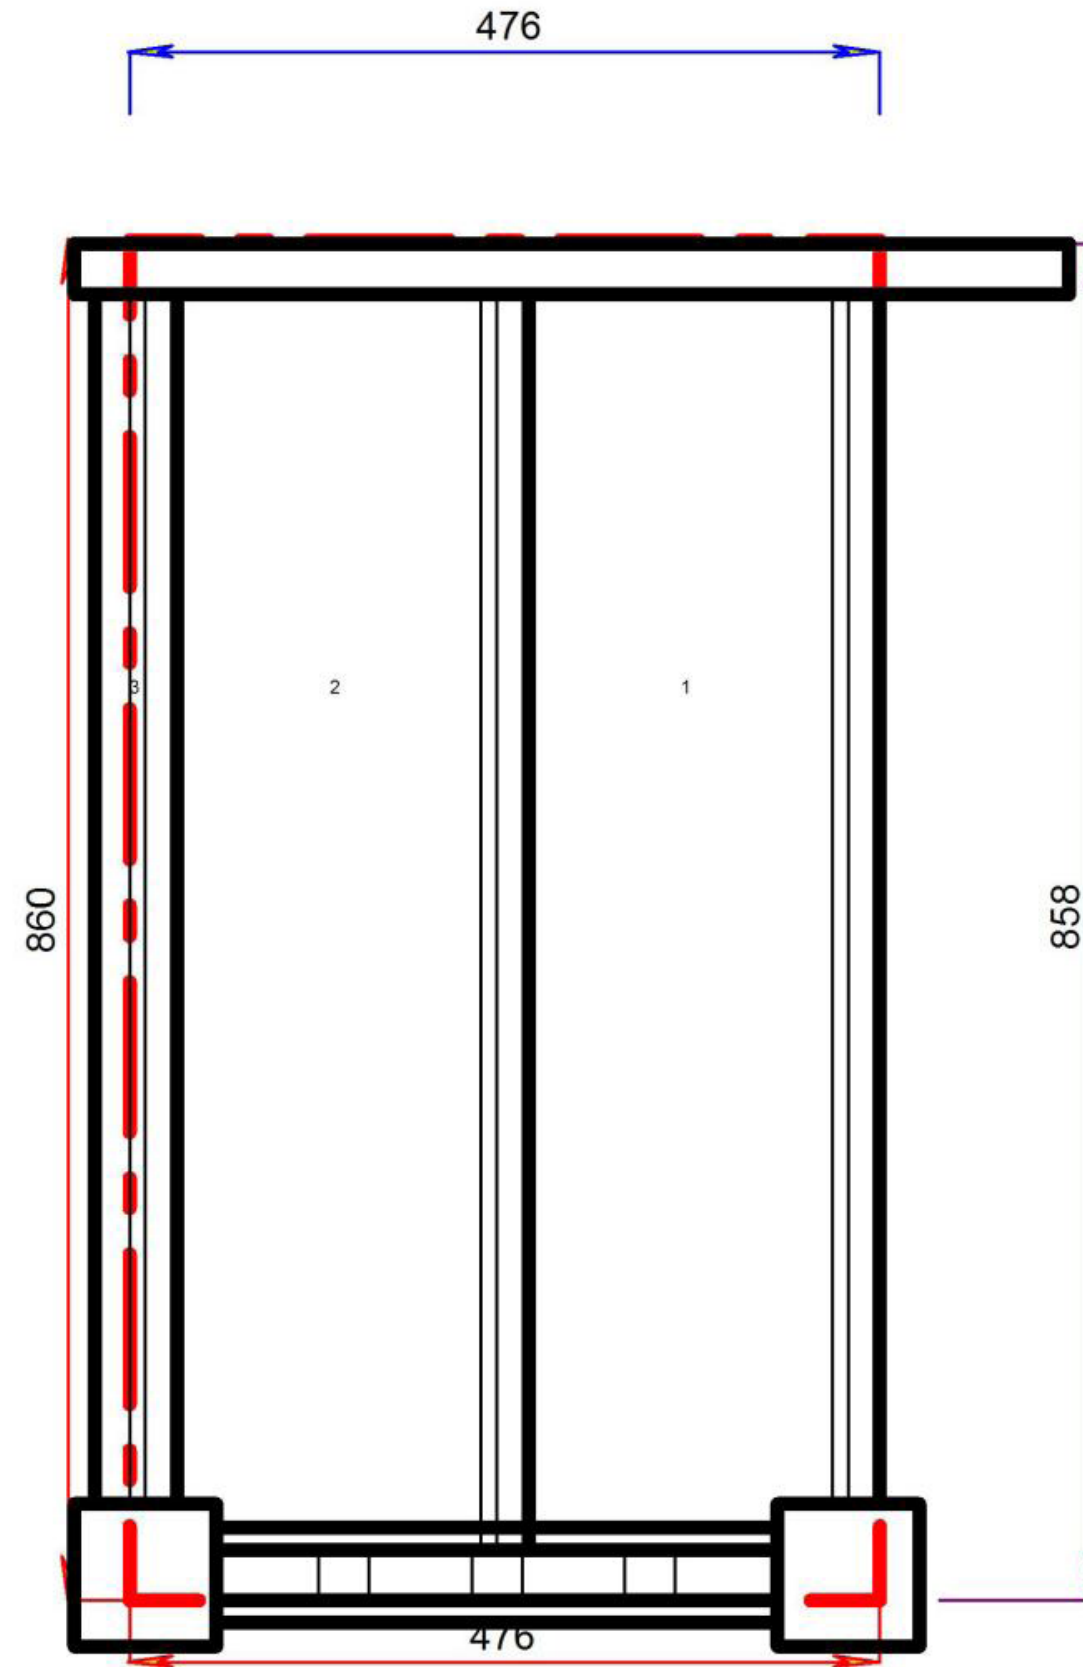

Stair Layouts-STR

L-S1N-HR-LH

Floor to floor height

400.000 mm

Stair:L-S2N-HR-LH

© 080906325/11035

Stair Layouts-STR

L-S2N-HR-LH

Floor to floor height

600.000 mm

STAIRPLAN

Stair:L-S3N-HR-LH

© 0809632B/11035

Stair Layouts-STR

L-S3N-HR-LH

Floor to floor height

800.000 mm

© 08090632B/11035

© 08090632B/11035

Stair Layouts-STR

L-S4N-HR-LH

Stair:L-S4N-HR-LH

Floor to floor height

1000.000 mm

Floor to floor height

2400.000 mm

Stair Layouts-STR

L-S12N-HR-LH

Stair:L-S12N-HR-LH

Floor to floor height

2600.000 mm

© 08090632B/11035