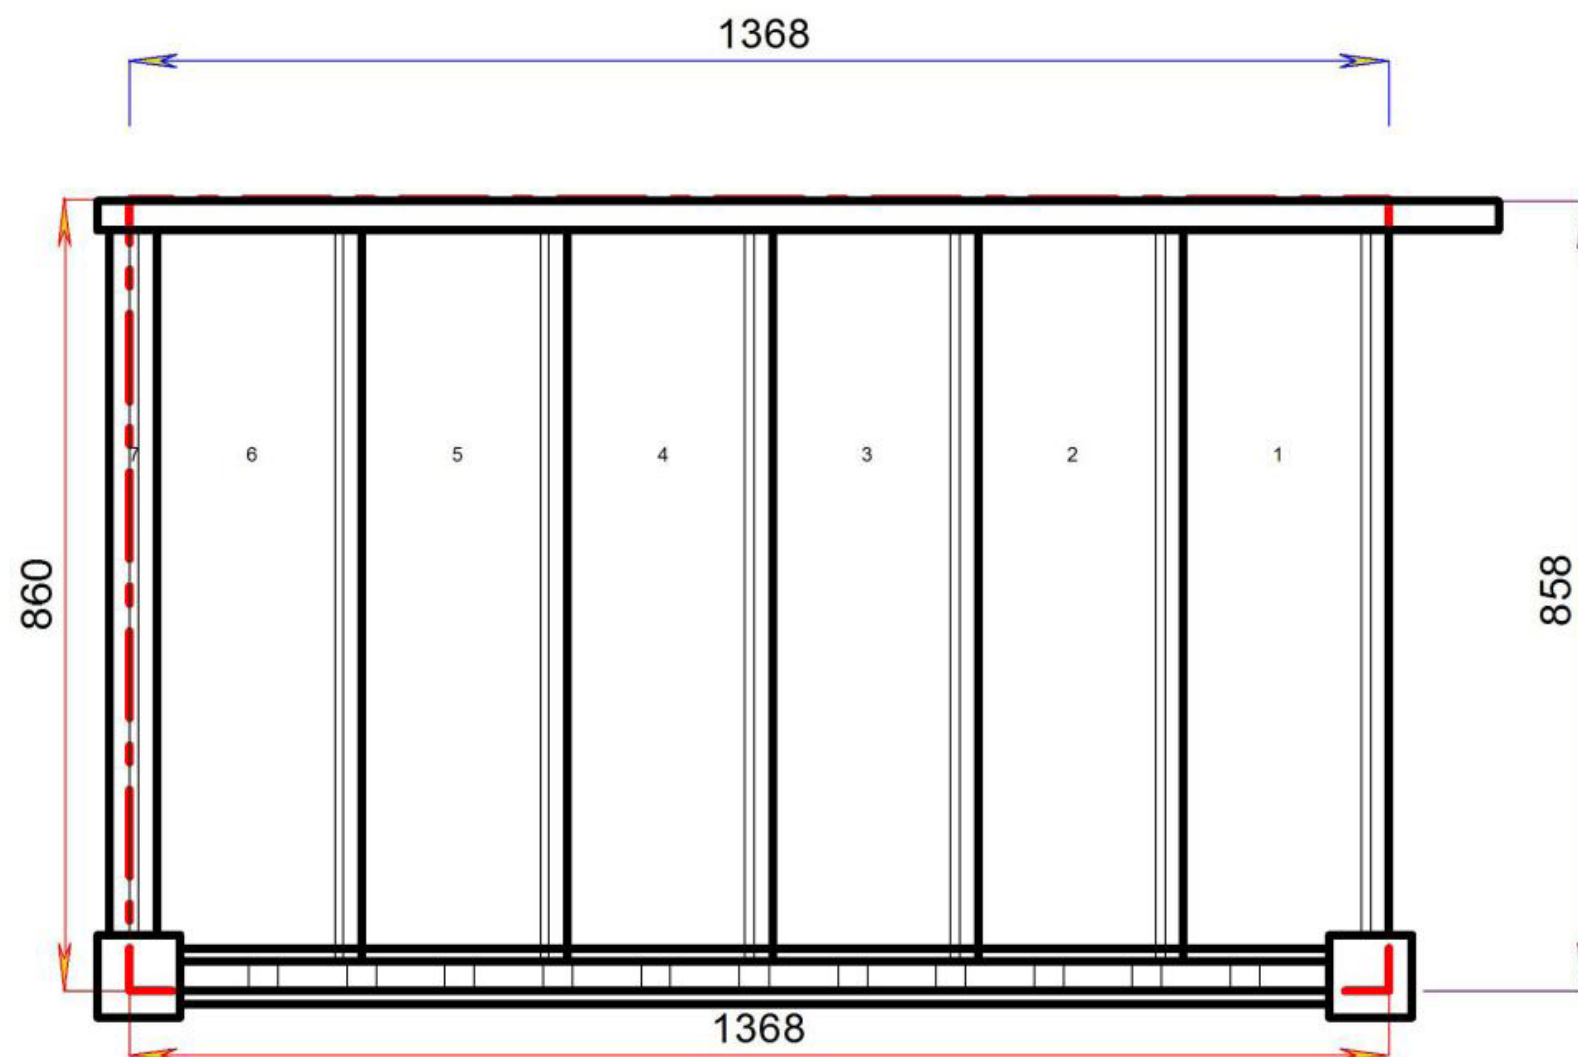

Floor to floor height

600.000 mm

STAIRPLAN

Stair:L-S3N-HR-LH

© 0809632B/11035

Stair Layouts-STR

L-S3N-HR-LH

Floor to floor height

800.000 mm

© 08090632B/11035

© 08090632B/11035

Stair Layouts-STR

L-S4N-HR-LH

Stair:L-S4N-HR-LH

Floor to floor height

1000.000 mm

© 0800632B/11035

© 0800632B/11035

Stair Layouts-STR

L-S5N-HR-LH

Stair:L-S5N-HR-LH

Floor to floor height

1200.000 mm

© 080066328/11035

© 080066328/11035

Stair Layouts-STR

L-S6N-HR-LH

Stair:L-S6N-HR-LH

Floor to floor height

1400.000 mm

Stair Layouts-STR

L-S7N-HR-LH