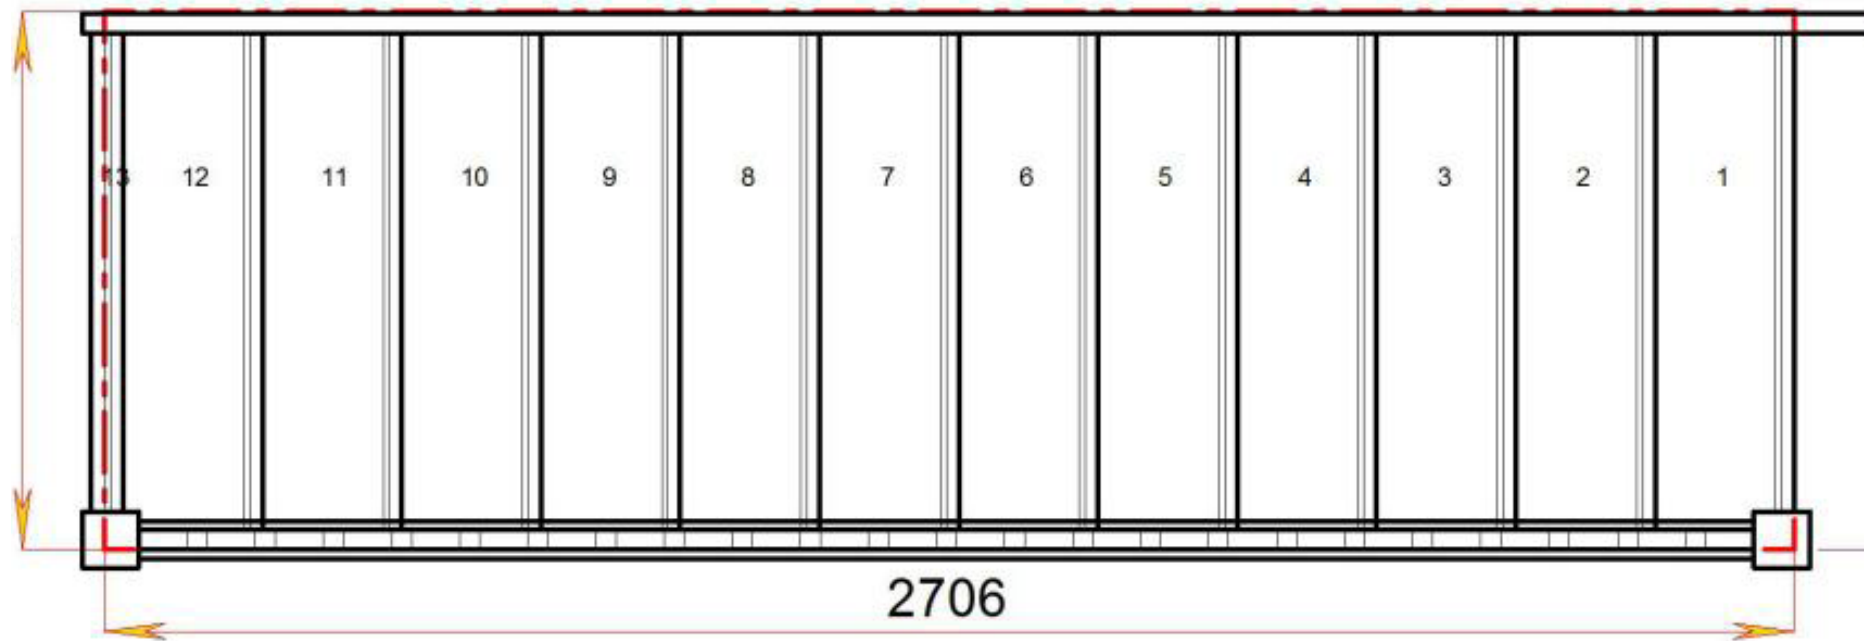

STAIRPLAN

Straight Staircases - Plan Layouts - Left Hand Handrails

S8N-LH-HR 9 Riser Stair

S9N-LH-HR 10 Riser Stair

S10N-LH-HR 11 Riser Stair

S11N-LH-HR 12 Riser Stair

STAIRPLAN

Straight Staircases - Plan Layouts - Left Hand Handrails

S12N-LH-HR 13 Riser Stair

S13N-LH-HR 14 Riser Stair

Getting a Quotation is Easy

Call us with the Plan Reference
Your Floor to Floor Height
Your Stairwell Opening Size

Staircases will be defaulted to 42°
Custom Going Dimensions available

800.000 mm

© 08090632B/11035

© 08090632B/11035

Stair Layouts-STR

L-S4N-HR-LH

Stair:L-S4N-HR-LH

Floor to floor height

1000.000 mm

Floor to floor height

2400.000 mm

Stair Layouts-STR

L-S12N-HR-LH

Stair:L-S12N-HR-LH

Floor to floor height

2600.000 mm

© 08090632B/11035