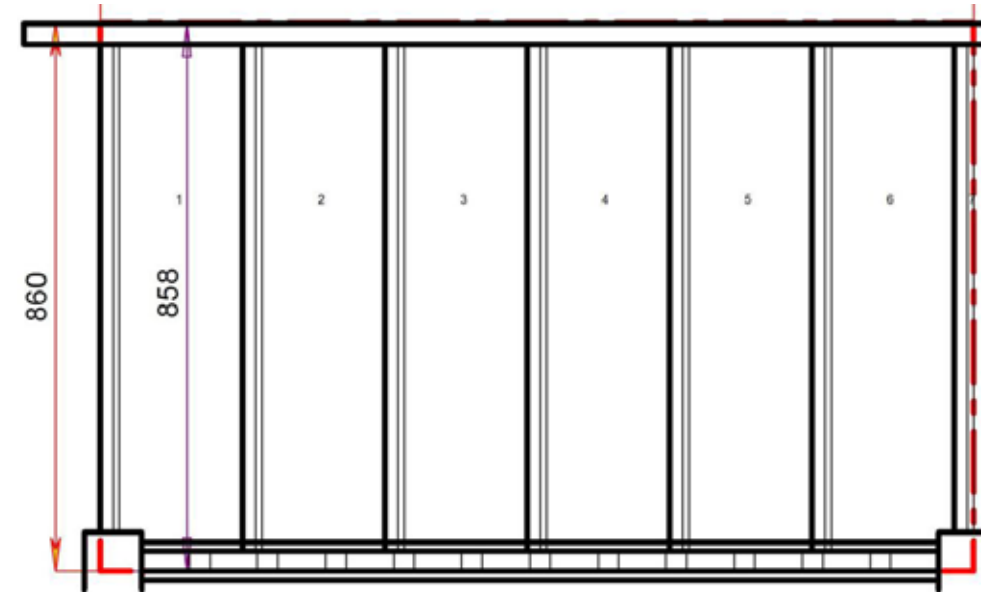

7 Riser Stair

S6N-RH-HR