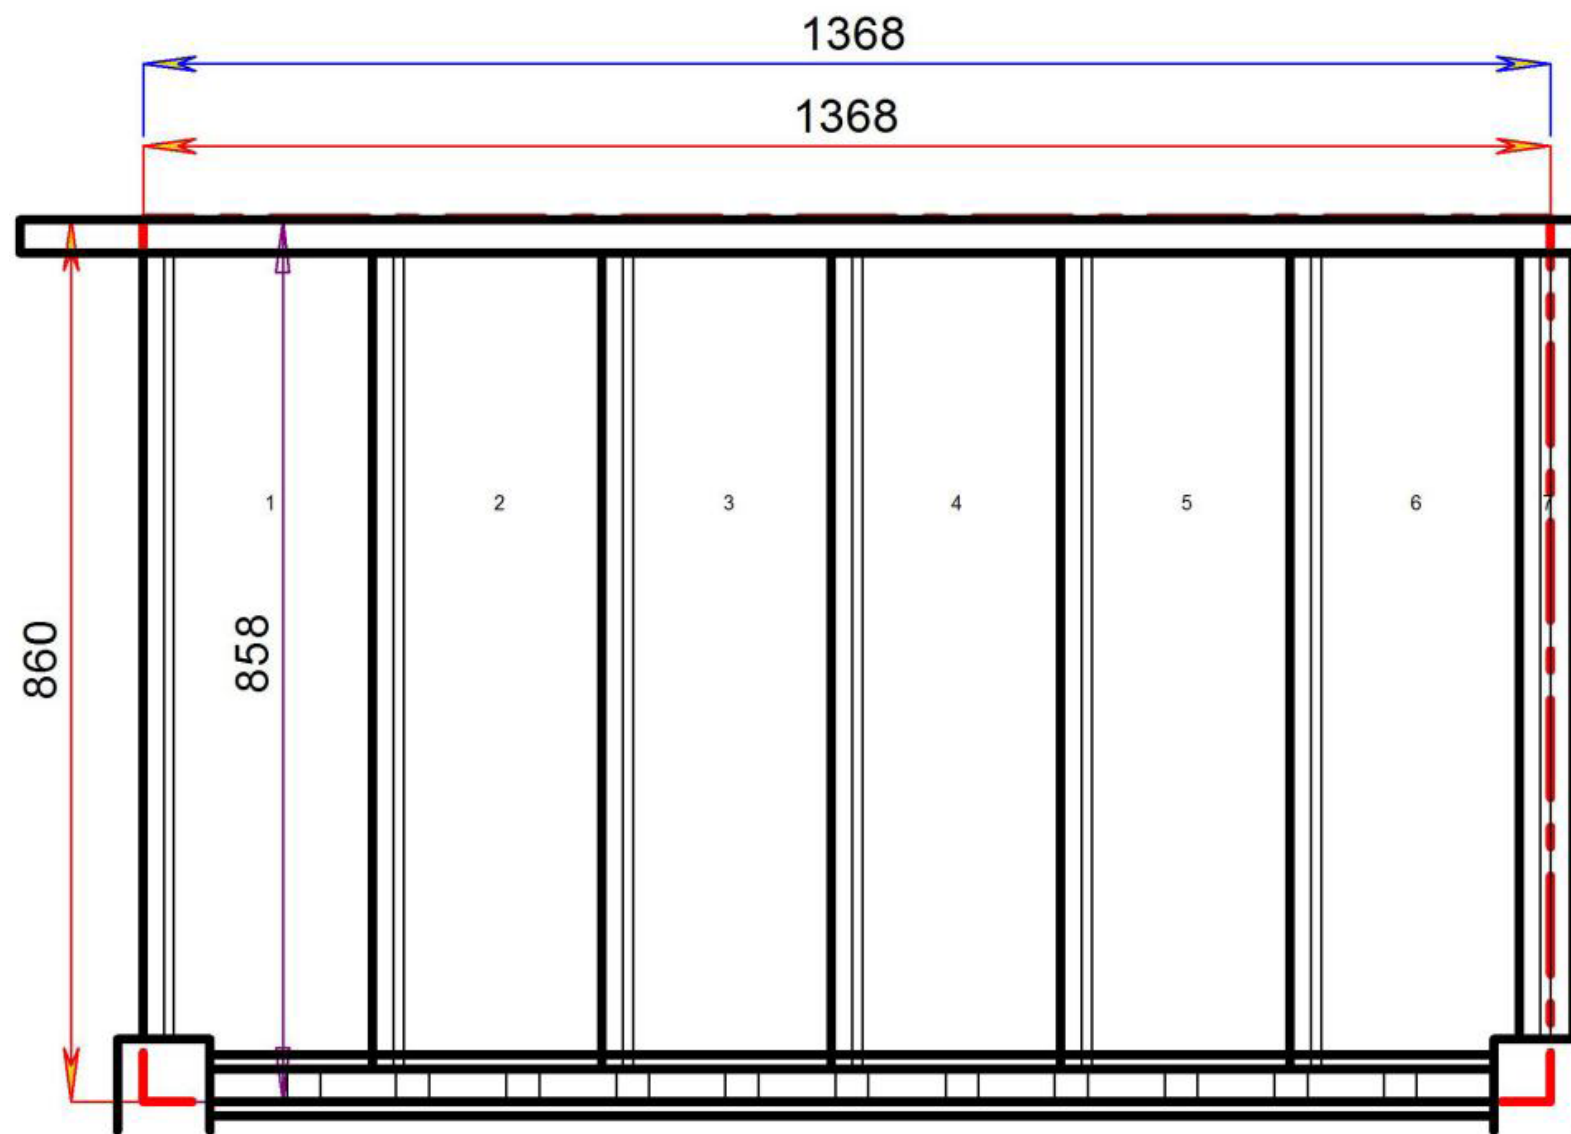

800.000 mm

Stair:R-S4N-HR-RH

Stair Layouts-STR

R-S4N-HR-RH

Floor to floor height

1000.000 mm

Stair Layouts-STR

R-S5N-HR-RH

Stair:R-S5N-HR-RH

Floor to floor height

1200.000 mm

Stair Layouts-STR

R-S6N-HR-RH

Stair:R-S6N-HR-RH

Floor to floor height

1400.000 mm

Stair Layouts-STR

R-S7N-HR-RH

Stair:R-S7N-HR-RH

Floor to floor height

1600.000 mm

Stair Layouts-STR

R-S8N-HR-RH

Stair:R-S8N-HR-RH

Floor to floor height

1800.000 mm

Stair Layouts-STR

R-S9N-HR-RH

Stair:R-S9N-HR-RH

Floor to floor height

2000.000 mm

Stair Layouts-STR