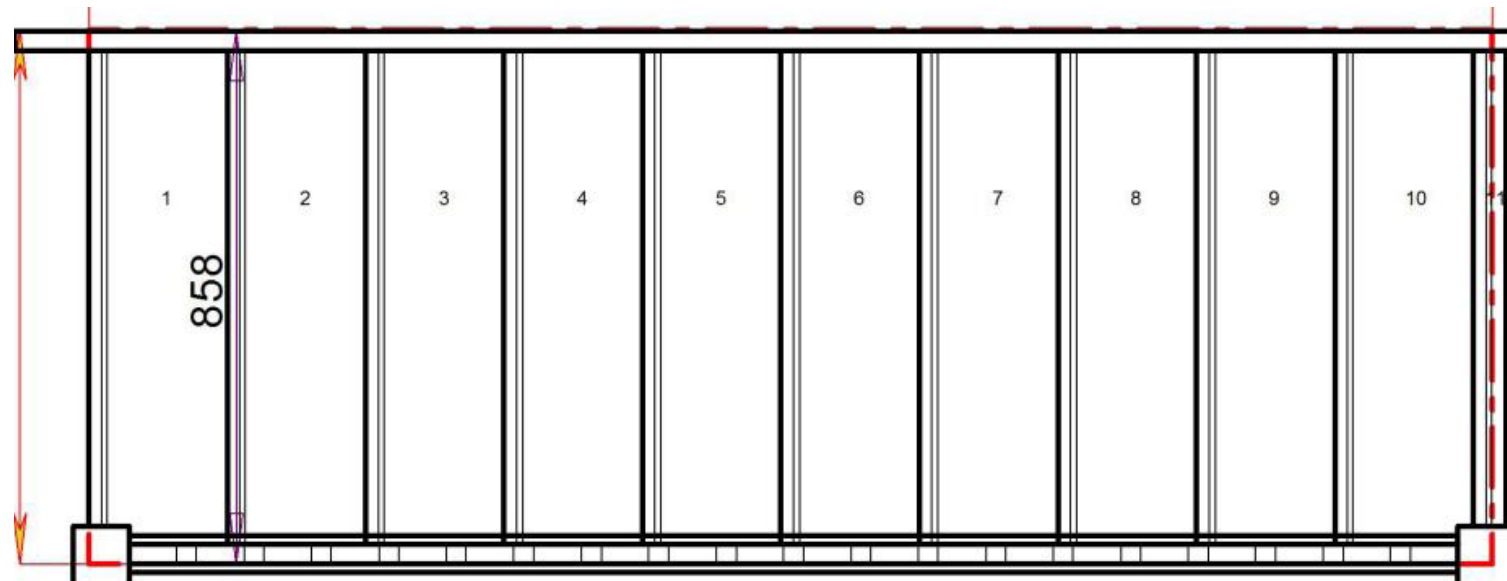

STAIRPLAN

Straight Staircases - Plan Layouts - Right Hand Handrails

S8N-RH-HR 9 Riser Stair

S9N-RH-HR 10 Riser Stair

S10N-RH-HR 11 Riser Stair

S11N-RH-HR 12 Riser Stair

STAIRPLAN

Straight Staircases - Plan Layouts - Right Hand Handrails

S12N-RH-HR 13 Riser Stair

S13N-RH-HR 14 Riser Stair

Getting a Quotation is Easy

Call us with the Plan Reference
Your Floor to Floor Height
Your Stairwell Opening Size

Staircases will be defaulted to 42°
Custom Going Dimensions available

Stair:R-S2N-HR-RH

Floor to floor height

600.000 mm

STAIRPLAN

Stair:R-S3N-HR-RH

Stair Layouts-STR

R-S3N-HR-RH

Floor to floor height

Stair:R-S5N-HR-RH

Floor to floor height

1200.000 mm

Stair Layouts-STR

R-S6N-HR-RH

Stair:R-S6N-HR-RH

Floor to floor height

1400.000 mm