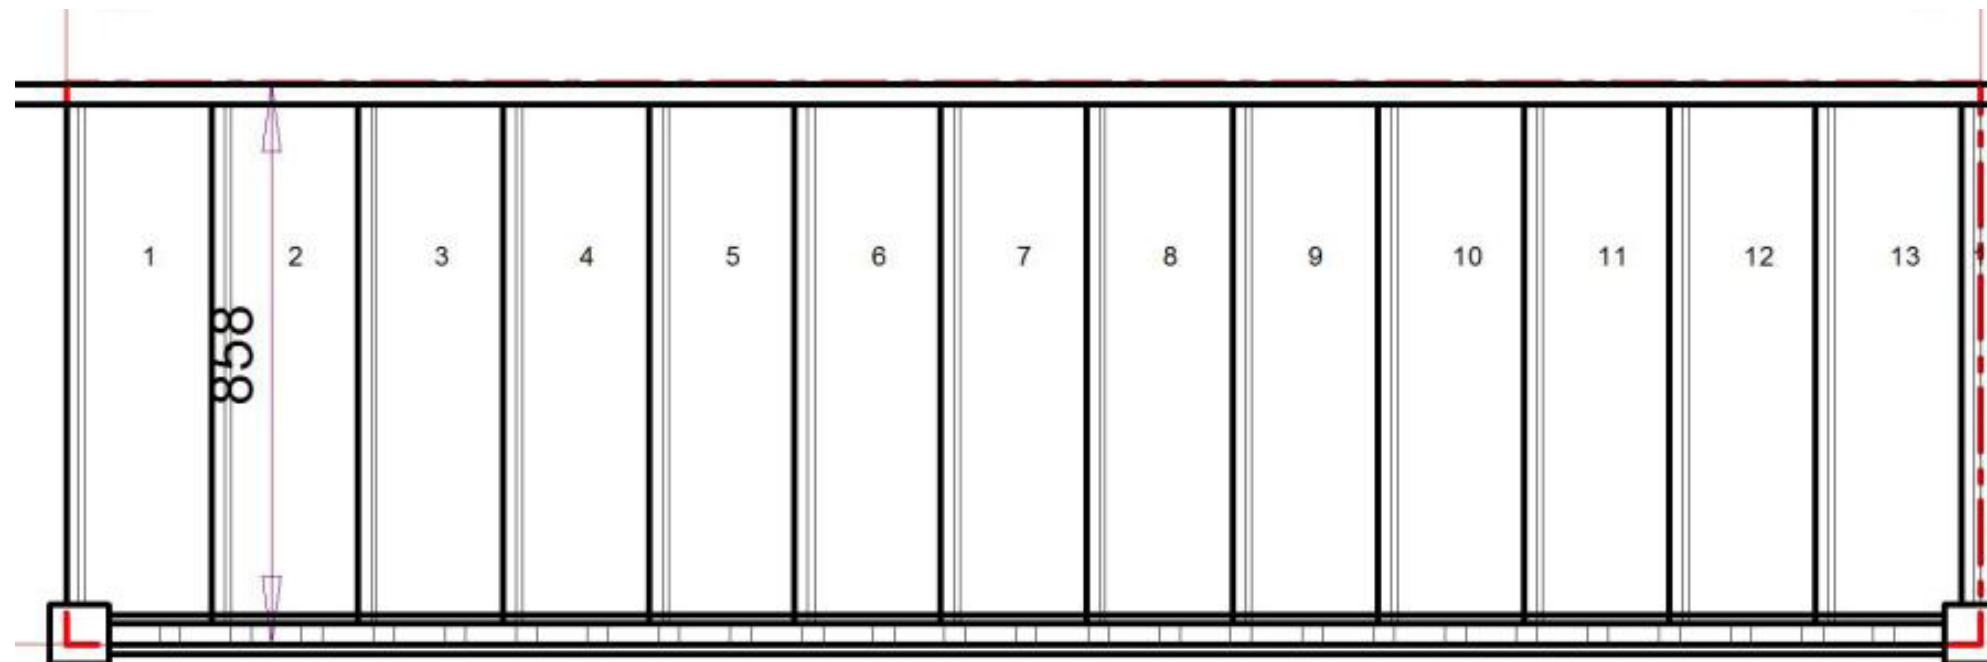

STAIRPLAN

Straight Staircases - Plan Layouts - Right Hand Handrails

S8N-RH-HR 9 Riser Stair

S9N-RH-HR 10 Riser Stair

S10N-RH-HR 11 Riser Stair

S11N-RH-HR 12 Riser Stair

STAIRPLAN

Straight Staircases - Plan Layouts - Right Hand Handrails

S12N-RH-HR 13 Riser Stair

S13N-RH-HR 14 Riser Stair

Getting a Quotation is Easy

Call us with the Plan Reference
Your Floor to Floor Height
Your Stairwell Opening Size

Staircases will be defaulted to 42°
Custom Going Dimensions available

Stair:R-S5N-HR-RH

Floor to floor height

1200.000 mm

Stair Layouts-STR

R-S6N-HR-RH

Stair:R-S6N-HR-RH

Floor to floor height

1400.000 mm

Floor to floor height

1800.000 mm

Stair Layouts-STR

R-S9N-HR-RH

Stair:R-S9N-HR-RH

Floor to floor height

2000.000 mm

Stair Layouts-STR