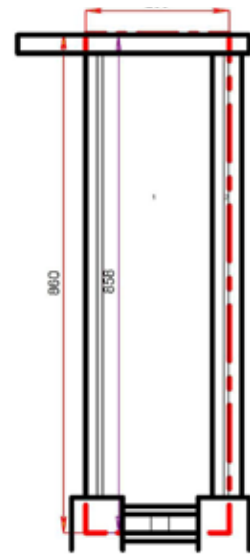

STAIRPLAN

Straight Staircases - Plan Layouts - Right Hand Handrails

2 Riser Stair

S1N-RH-HR

3 Riser Stair

S2N-RH-HR

4 Riser Stair

S3N-RH-HR

5 Riser Stair

S4N-RH-HR

6 Riser Stair

S5N-RH-HR

7 Riser Stair

S6N-RH-HR

8 Riser Stair

S7N-RH-HR

Stair:R-S5N-HR-RH

Floor to floor height

1200.000 mm

Stair Layouts-STR

R-S6N-HR-RH

Stair:R-S6N-HR-RH

Floor to floor height

1400.000 mm

Floor to floor height

1800.000 mm

Stair Layouts-STR

R-S9N-HR-RH

Stair:R-S9N-HR-RH

Floor to floor height

2000.000 mm

Stair Layouts-STR