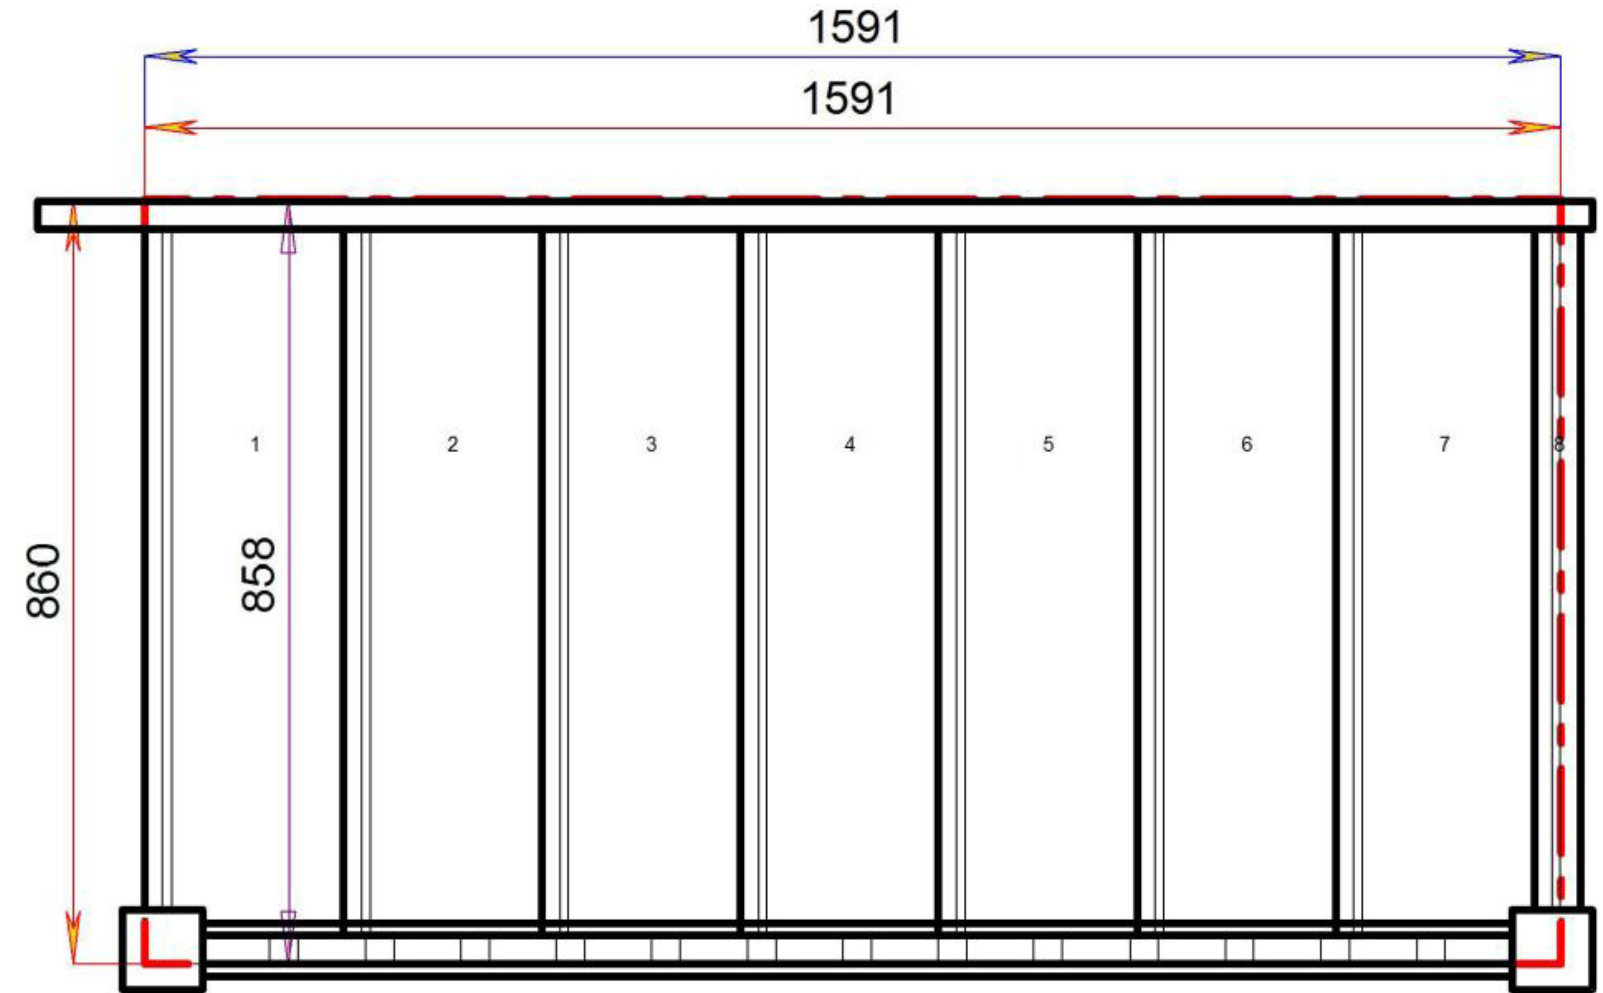

800.000 mm

Stair:R-S4N-HR-RH

Stair Layouts-STR

R-S4N-HR-RH

Floor to floor height

1000.000 mm

Stair Layouts-STR

R-S5N-HR-RH

Stair:R-S5N-HR-RH

Floor to floor height

1200.000 mm

Stair Layouts-STR

R-S6N-HR-RH

Stair:R-S6N-HR-RH

Floor to floor height

1400.000 mm

Stair Layouts-STR

R-S7N-HR-RH

Stair:R-S7N-HR-RH

Floor to floor height

1600.000 mm

Stair Layouts-STR

R-S8N-HR-RH

Stair:R-S8N-HR-RH

Floor to floor height

1800.000 mm

Stair Layouts-STR

R-S9N-HR-RH

Stair:R-S9N-HR-RH

Floor to floor height

2000.000 mm

Stair Layouts-STR