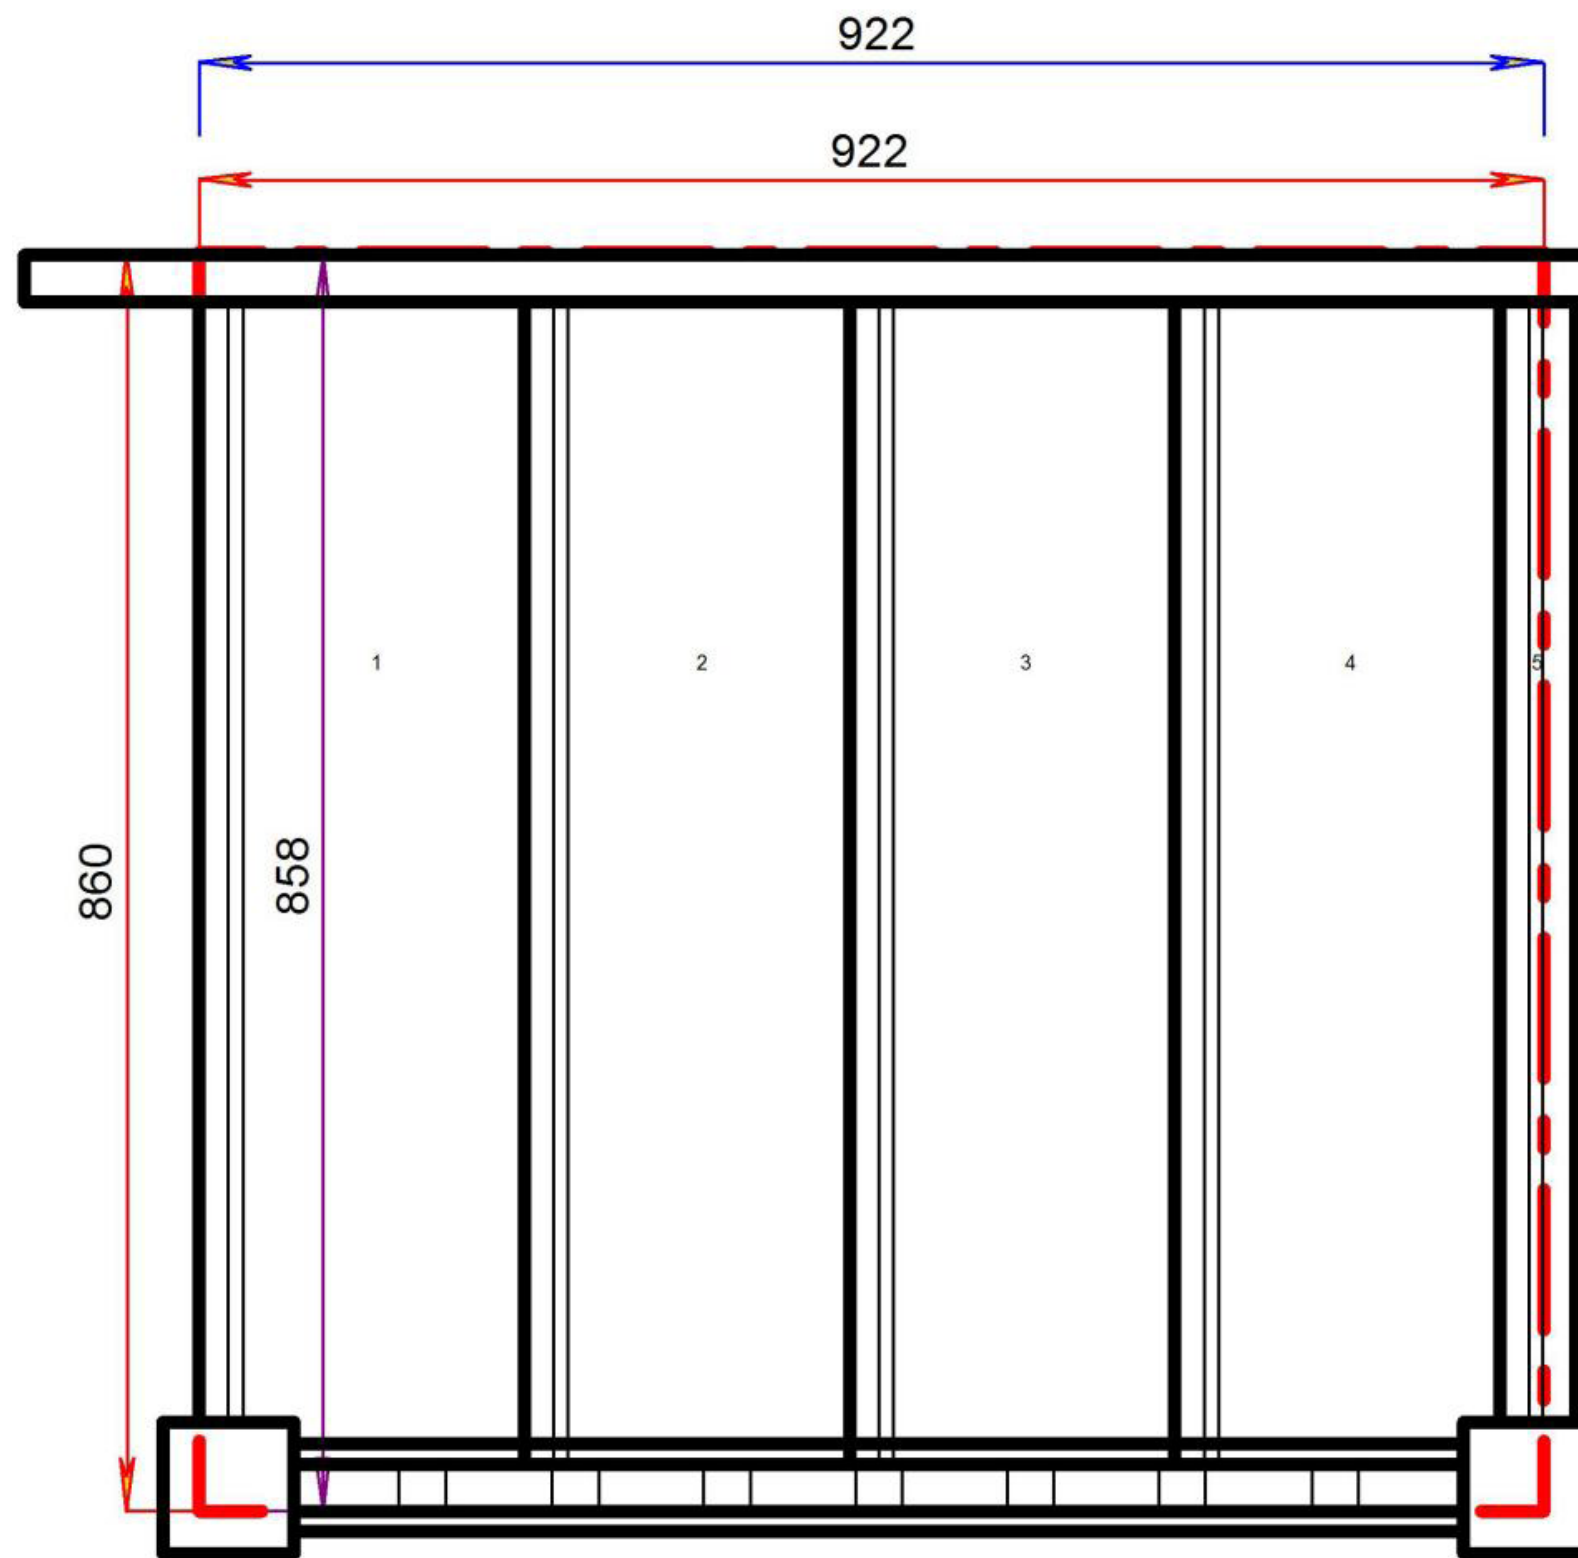

Stair:R-S2N-HR-RH

Floor to floor height

600.000 mm

STAIRPLAN

Stair:R-S3N-HR-RH

Stair Layouts-STR

R-S3N-HR-RH

Floor to floor height

800.000 mm

Stair:R-S4N-HR-RH

Stair Layouts-STR

R-S4N-HR-RH

Floor to floor height

1000.000 mm

Stair Layouts-STR

R-S5N-HR-RH

Stair:R-S5N-HR-RH

Floor to floor height

1200.000 mm

Stair Layouts-STR

R-S6N-HR-RH

Stair:R-S6N-HR-RH

Floor to floor height

1400.000 mm

Floor to floor height

1800.000 mm

Stair Layouts-STR

R-S9N-HR-RH

Stair:R-S9N-HR-RH

Floor to floor height

2000.000 mm

Stair Layouts-STR