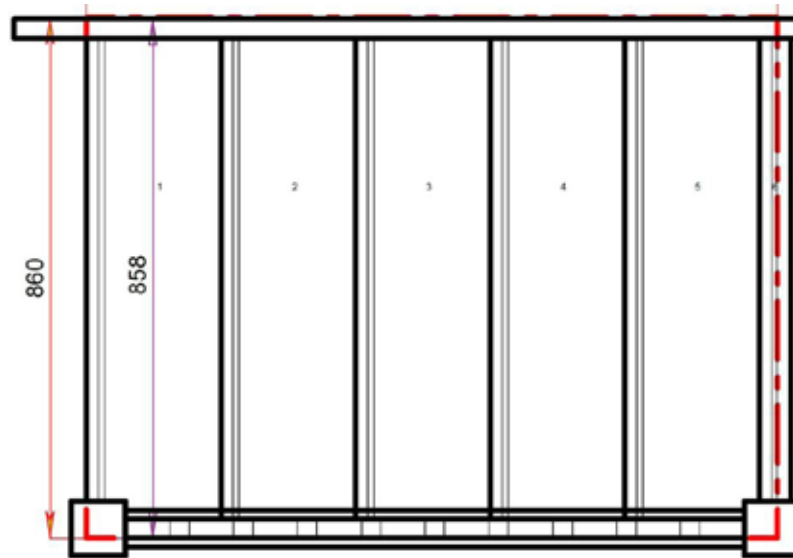

6 Riser Stair

S5N-RH-HR