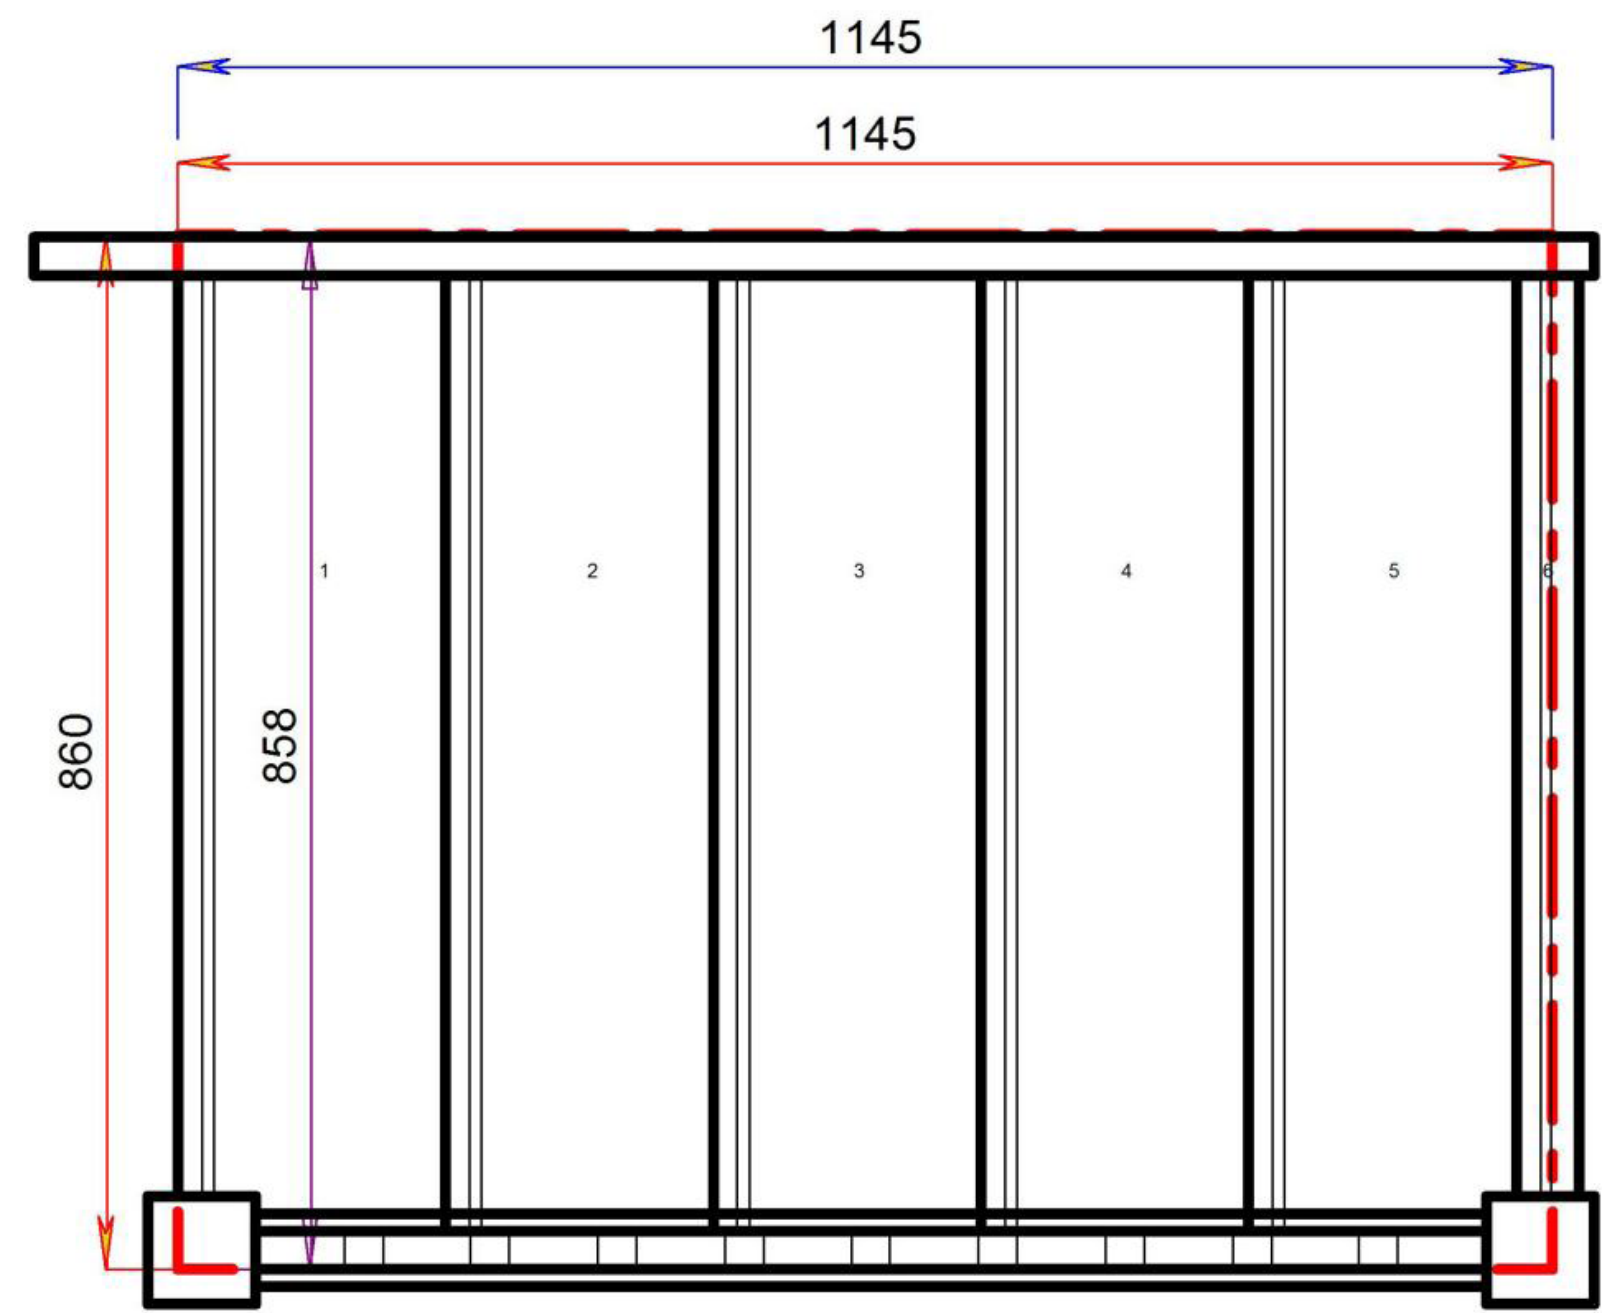

Stair:R-S2N-HR-RH

Floor to floor height

600.000 mm

STAIRPLAN

Stair:R-S3N-HR-RH

Stair Layouts-STR

R-S3N-HR-RH

Floor to floor height

800.000 mm

Stair:R-S4N-HR-RH

Stair Layouts-STR

R-S4N-HR-RH

Floor to floor height

1000.000 mm

Stair Layouts-STR

R-S5N-HR-RH

Stair:R-S5N-HR-RH

Floor to floor height

1200.000 mm

Stair Layouts-STR

R-S6N-HR-RH

Stair:R-S6N-HR-RH

Floor to floor height

1400.000 mm

Floor to floor height

1800.000 mm

Stair Layouts-STR

R-S9N-HR-RH

Stair:R-S9N-HR-RH

Floor to floor height

2000.000 mm

Stair Layouts-STR