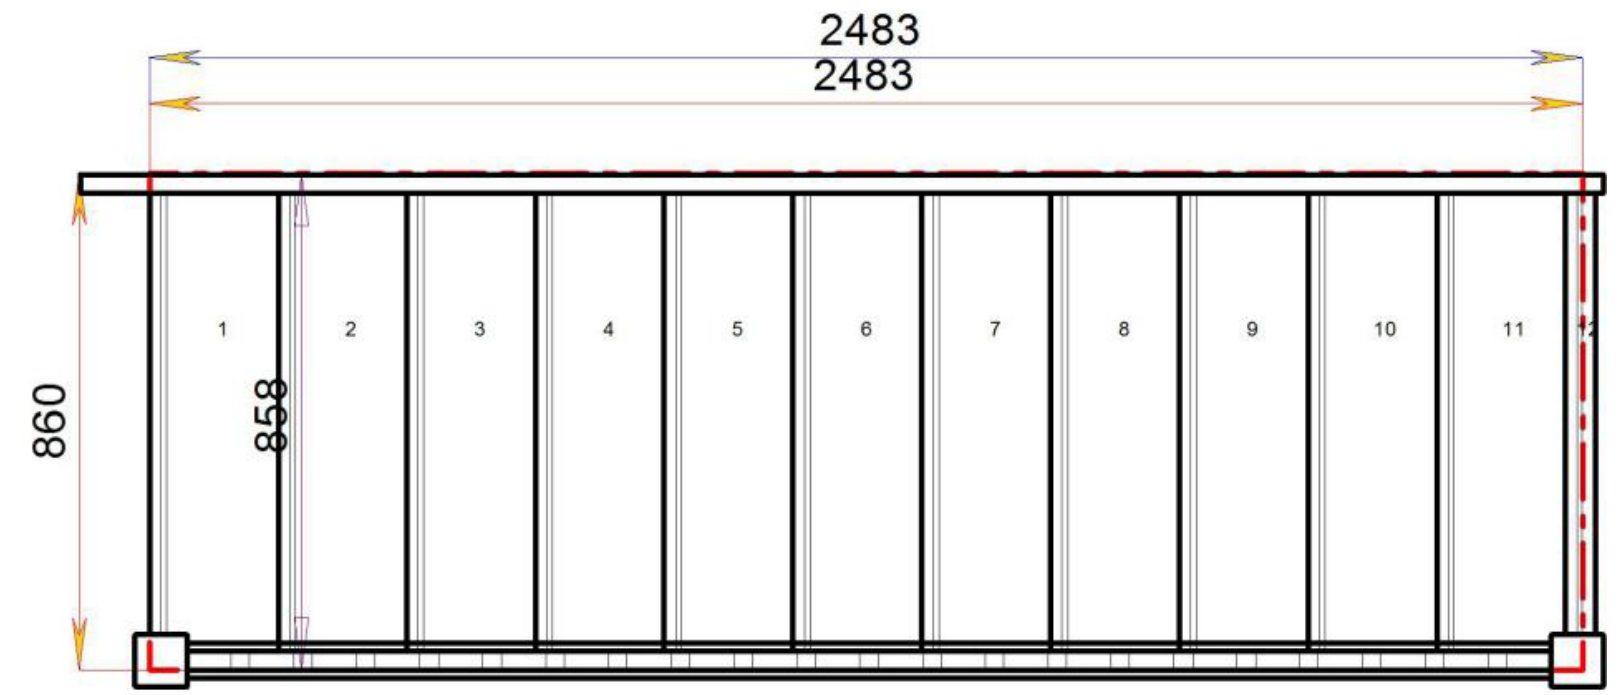

Floor to floor height

1800.000 mm

Stair Layouts-STR

R-S9N-HR-RH

Stair:R-S9N-HR-RH

Floor to floor height

2000.000 mm

Stair Layouts-STR

R-S10N-HR-RH

Stair:R-S10N-HR-RH

Floor to floor height

2200.000 mm

Stair Layouts-STR

R-S11N-HR-RH

Stair:R-S11N-HR-RH

Floor to floor height

2400.000 mm

Stair Layouts-STR

R-S12N-HR-RH

Stair:R-S12N-HR-RH

Floor to floor height

2600.000 mm

Stair Layouts-STR

R-S13N-HR-RH

Stair:R-S13N-HR-RH

Floor to floor height 2800.000 mm