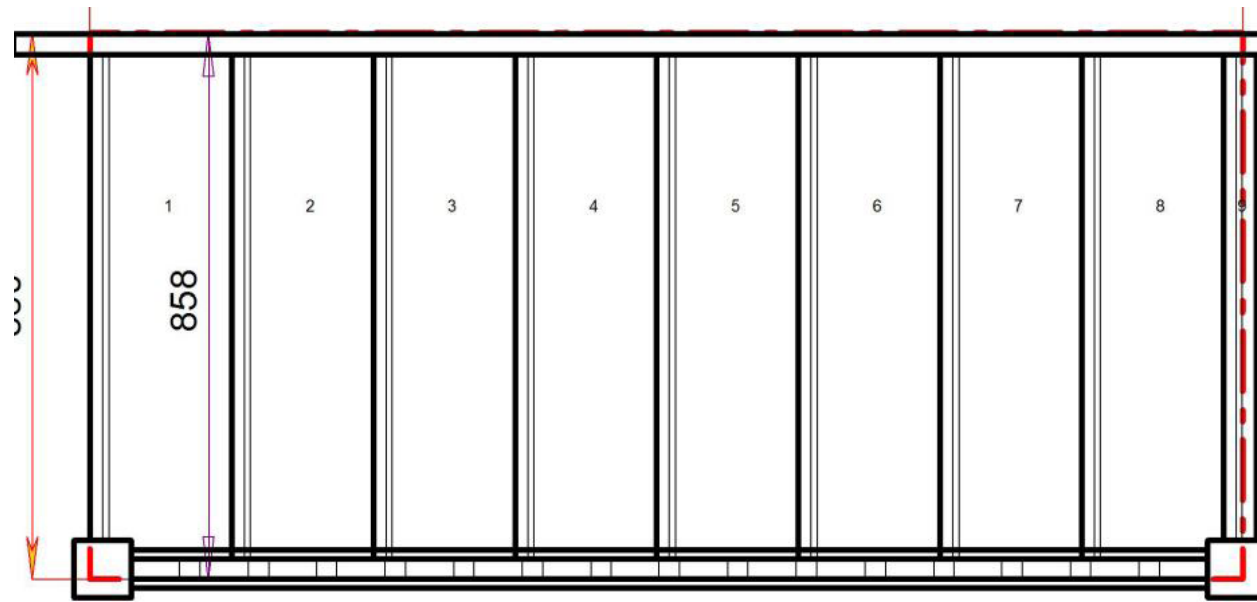

STAIRPLAN

Straight Staircases - Plan Layouts - Right Hand Handrails

S8N-RH-HR 9 Riser Stair