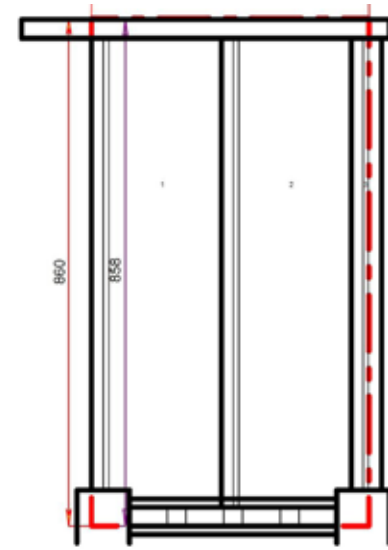

STAIRPLAN

Straight Staircases - Plan Layouts - Right Hand Handrails

2 Riser Stair

S1N-RH-HR

3 Riser Stair

S2N-RH-HR

4 Riser Stair

S3N-RH-HR

5 Riser Stair

S4N-RH-HR

6 Riser Stair

S5N-RH-HR

7 Riser Stair

S6N-RH-HR

8 Riser Stair

S7N-RH-HR

Stair:R-S5N-HR-RH

Floor to floor height

1200.000 mm

Stair Layouts-STR

R-S6N-HR-RH

Stair:R-S6N-HR-RH

Floor to floor height

1400.000 mm

Floor to floor height

1800.000 mm

Stair Layouts-STR

R-S9N-HR-RH

Stair:R-S9N-HR-RH

Floor to floor height

2000.000 mm

Stair Layouts-STR