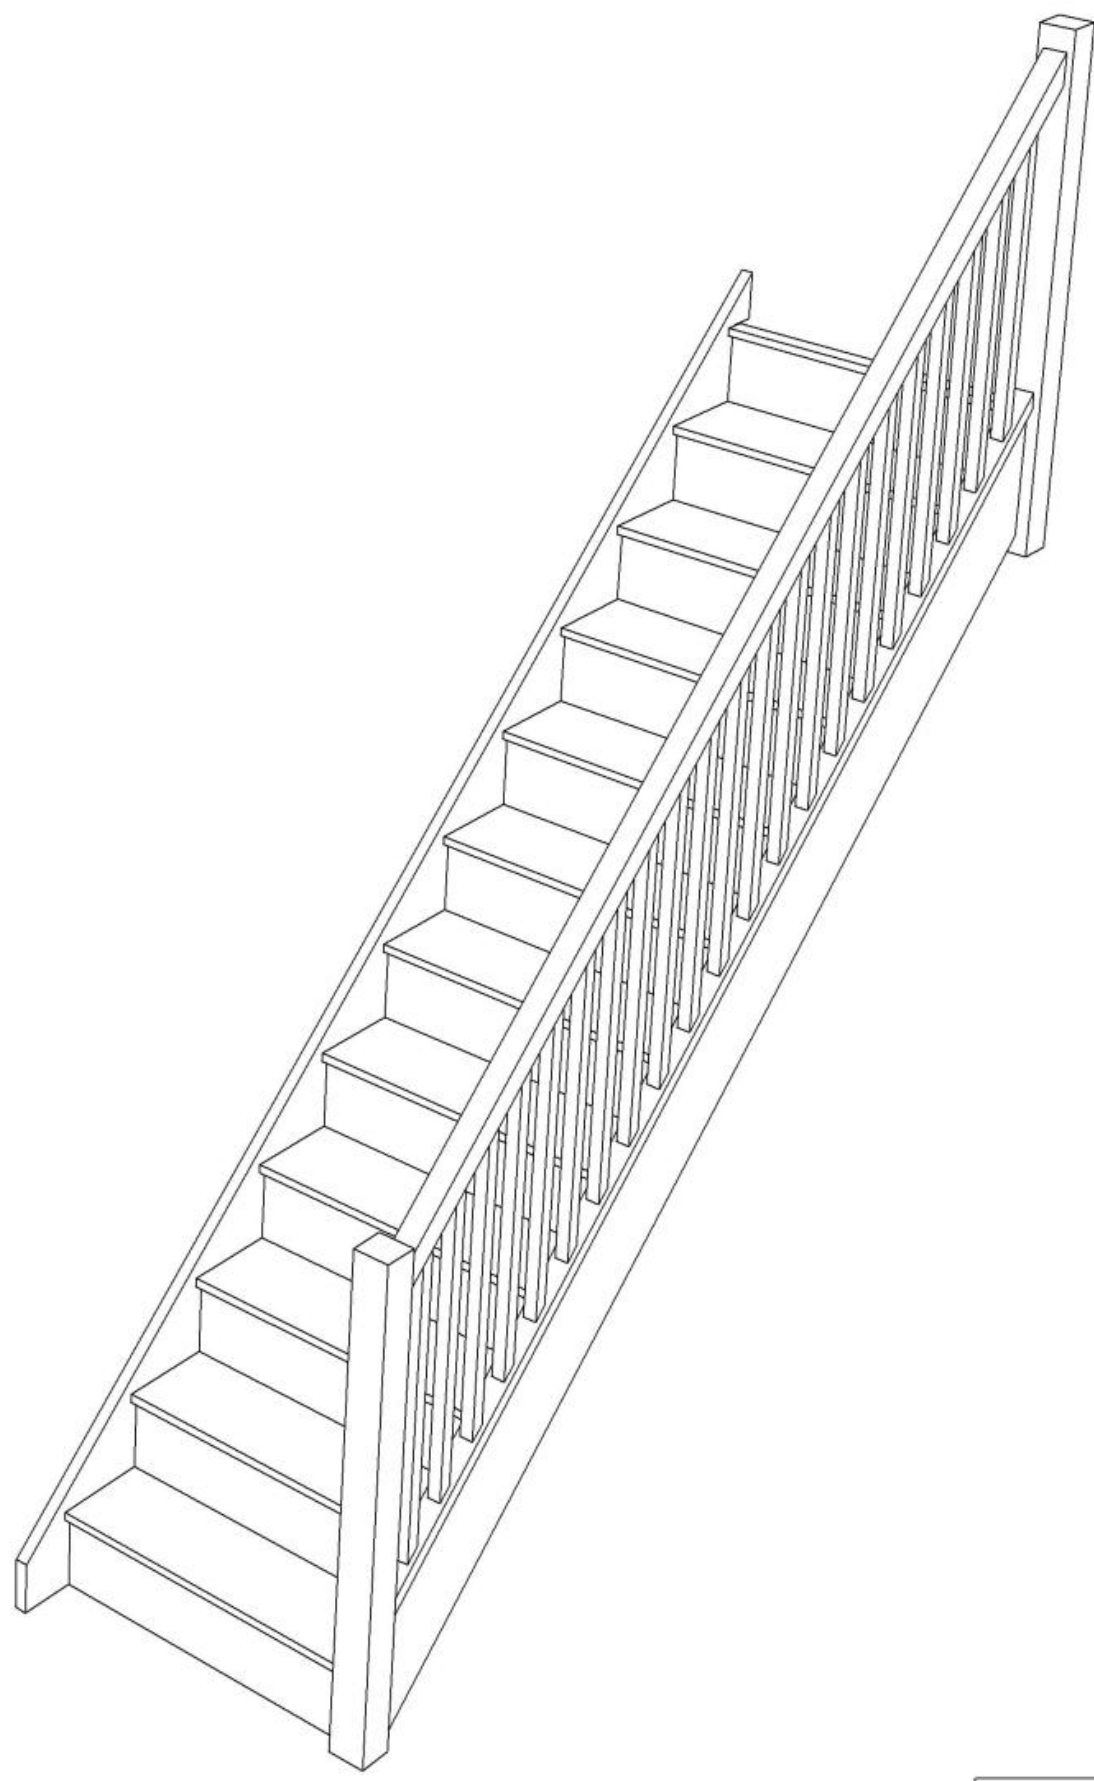

R-S10N-HR-RH

Stair:R-S10N-HR-RH

Floor to floor height

2200.000 mm

Stair Layouts-STR

R-S11N-HR-RH

Stair:R-S11N-HR-RH

Floor to floor height