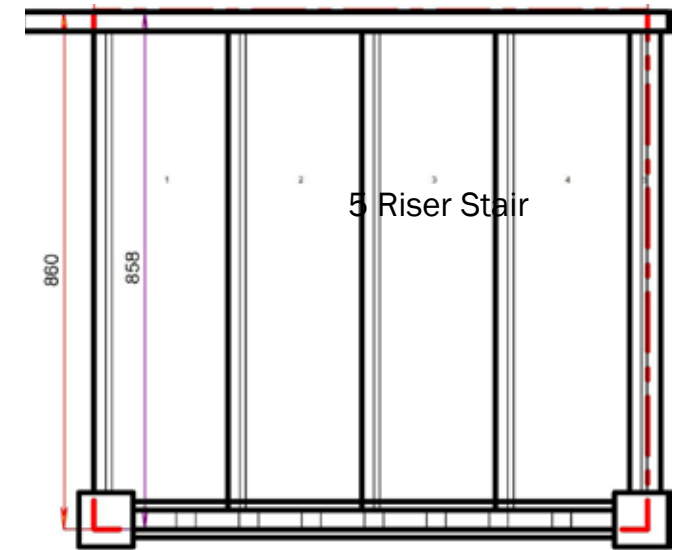

STAIRPLAN

Straight Staircases - Plan Layouts - Right Hand Handrails

2 Riser Stair

S1N-RH-HR

3 Riser Stair

S2N-RH-HR

4 Riser Stair

S3N-RH-HR

Stair:R-S5N-HR-RH

Floor to floor height

1200.000 mm

Stair Layouts-STR

R-S6N-HR-RH

Stair:R-S6N-HR-RH

Floor to floor height

1400.000 mm

Floor to floor height

1800.000 mm

Stair Layouts-STR

R-S9N-HR-RH

Stair:R-S9N-HR-RH

Floor to floor height

2000.000 mm

Stair Layouts-STR

2400.000 mm

Stair Layouts-STR

R-S12N-HR-RH

Stair:R-S12N-HR-RH

Floor to floor height

2600.000 mm

Stair Layouts-STR

R-S13N-HR-RH