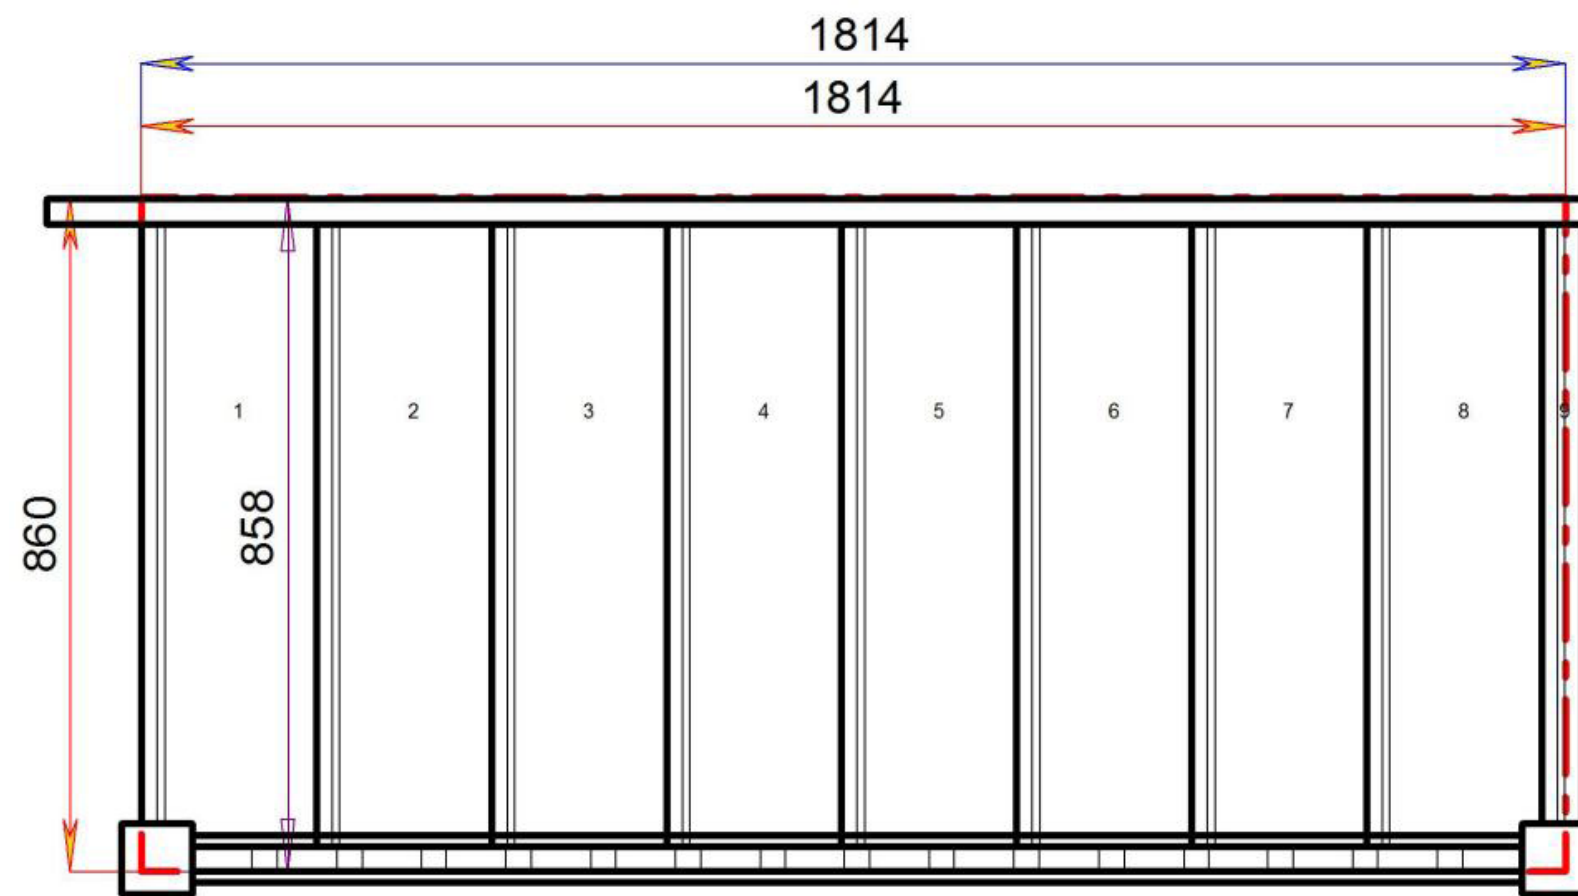

Stair:R-S5N-HR-RH

Floor to floor height

1200.000 mm

Stair Layouts-STR

R-S6N-HR-RH

Stair:R-S6N-HR-RH

Floor to floor height

1400.000 mm

Stair Layouts-STR

R-S7N-HR-RH

Stair:R-S7N-HR-RH

Floor to floor height

1600.000 mm

Stair Layouts-STR

R-S8N-HR-RH

Stair:R-S8N-HR-RH

Floor to floor height

1800.000 mm

Stair Layouts-STR

R-S9N-HR-RH

Stair:R-S9N-HR-RH

Floor to floor height

2000.000 mm

Stair Layouts-STR

R-S10N-HR-RH

Stair:R-S10N-HR-RH

Floor to floor height

2200.000 mm

Stair Layouts-STR

R-S11N-HR-RH

Stair:R-S11N-HR-RH

Floor to floor height