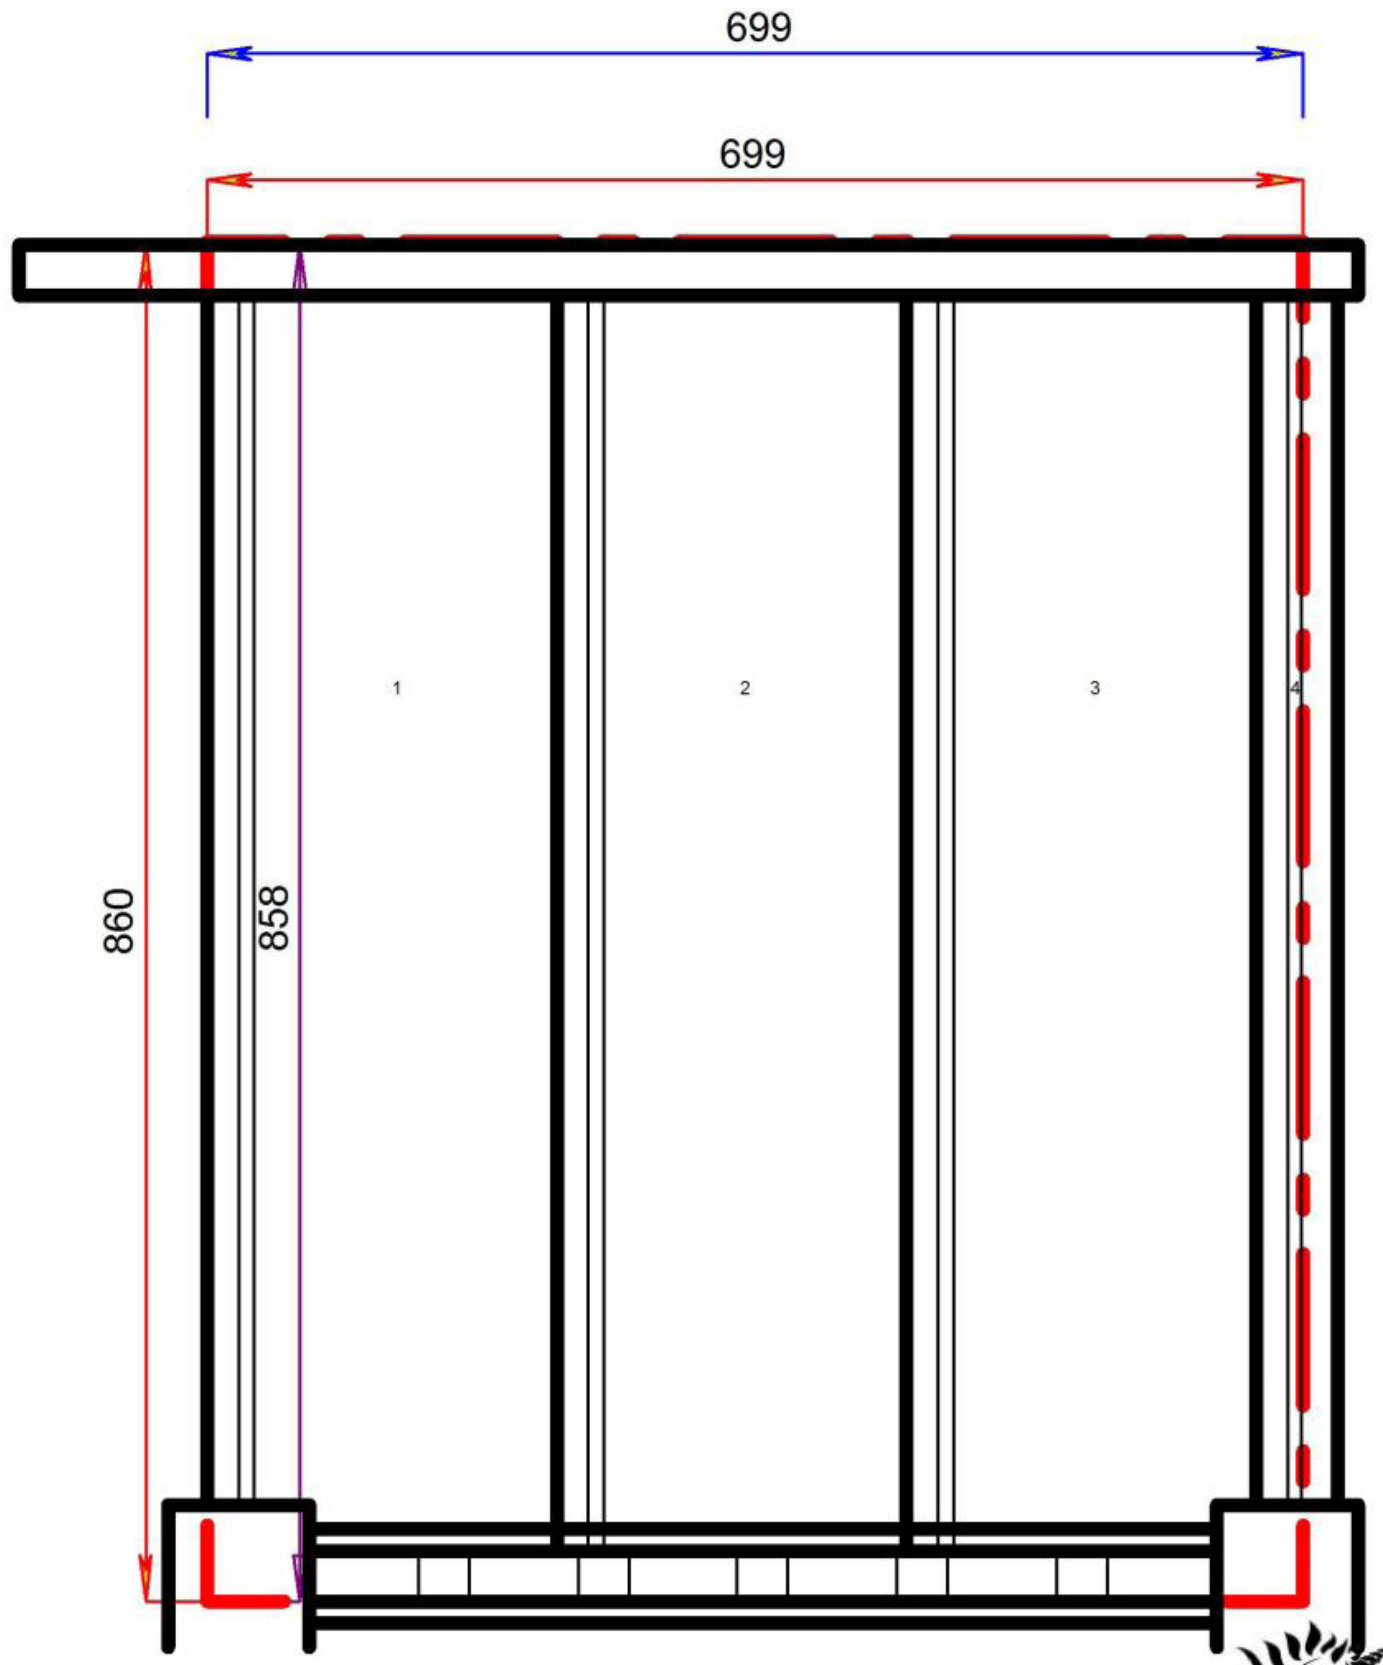

Stair:R-S2N-HR-RH

Floor to floor height

600.000 mm

STAIRPLAN

Stair:R-S3N-HR-RH

Stair Layouts-STR

R-S3N-HR-RH

Floor to floor height

800.000 mm

Stair:R-S4N-HR-RH

Stair Layouts-STR

R-S4N-HR-RH

Floor to floor height

1000.000 mm

Stair Layouts-STR

R-S5N-HR-RH

Stair:R-S5N-HR-RH

Floor to floor height

1200.000 mm

Stair Layouts-STR

R-S6N-HR-RH

Stair:R-S6N-HR-RH

Floor to floor height

1400.000 mm

Floor to floor height

1800.000 mm

Stair Layouts-STR

R-S9N-HR-RH

Stair:R-S9N-HR-RH

Floor to floor height

2000.000 mm

Stair Layouts-STR