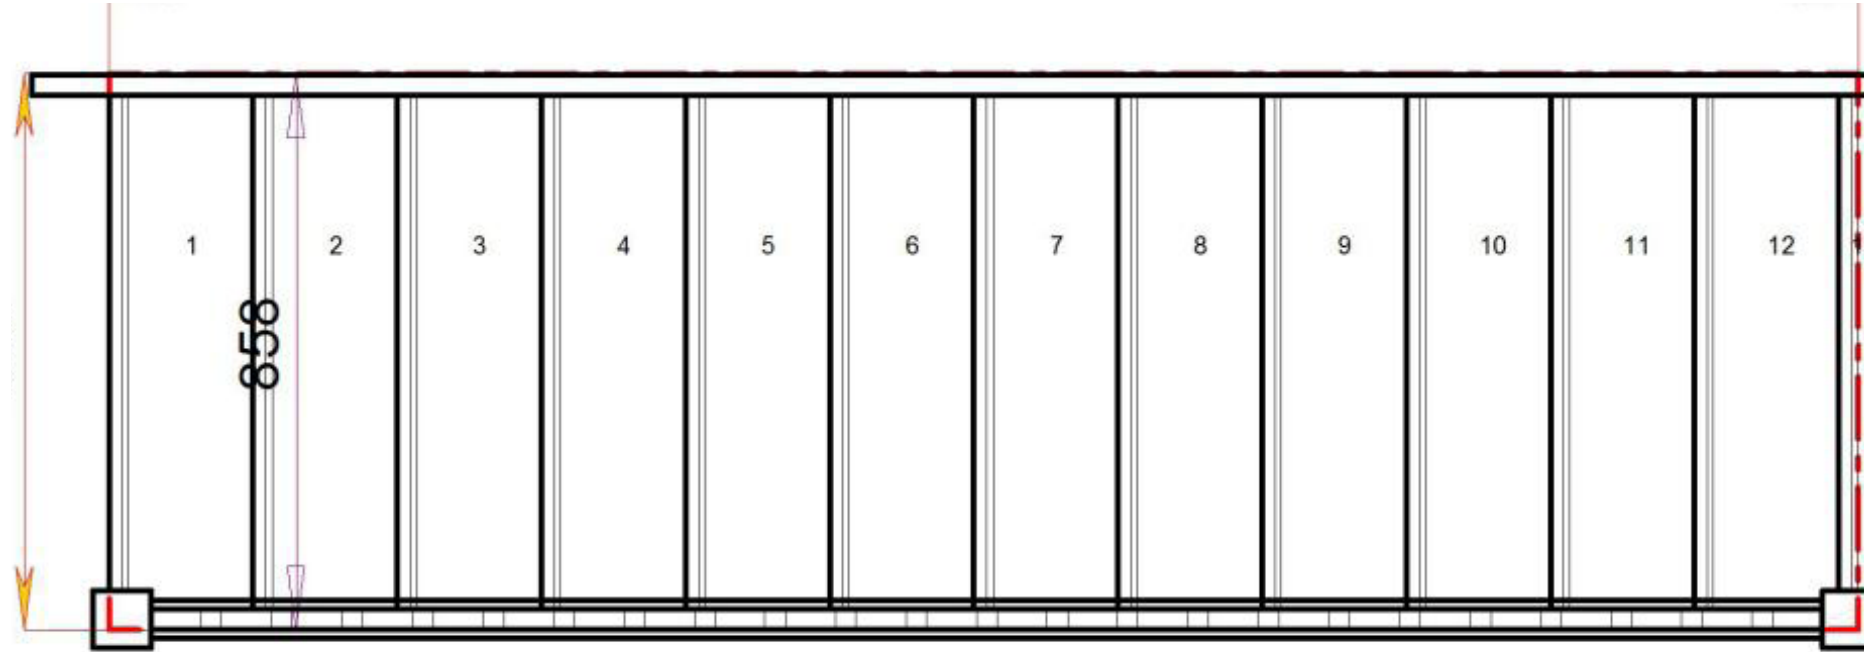

STAIRPLAN

Straight Staircases - Plan Layouts - Right Hand Handrails

S8N-RH-HR 9 Riser Stair

S9N-RH-HR 10 Riser Stair

S10N-RH-HR 11 Riser Stair

S11N-RH-HR 12 Riser Stair

STAIRPLAN

Straight Staircases - Plan Layouts - Right Hand Handrails

S12N-RH-HR 13 Riser Stair

S13N-RH-HR 14 Riser Stair

Getting a Quotation is Easy

Call us with the Plan Reference
Your Floor to Floor Height
Your Stairwell Opening Size

Staircases will be defaulted to 42°
Custom Going Dimensions available

Stair:R-S5N-HR-RH

Floor to floor height

1200.000 mm

Stair Layouts-STR

R-S6N-HR-RH

Stair:R-S6N-HR-RH

Floor to floor height

1400.000 mm

Floor to floor height

1800.000 mm

Stair Layouts-STR

R-S9N-HR-RH

Stair:R-S9N-HR-RH

Floor to floor height

2000.000 mm

Stair Layouts-STR