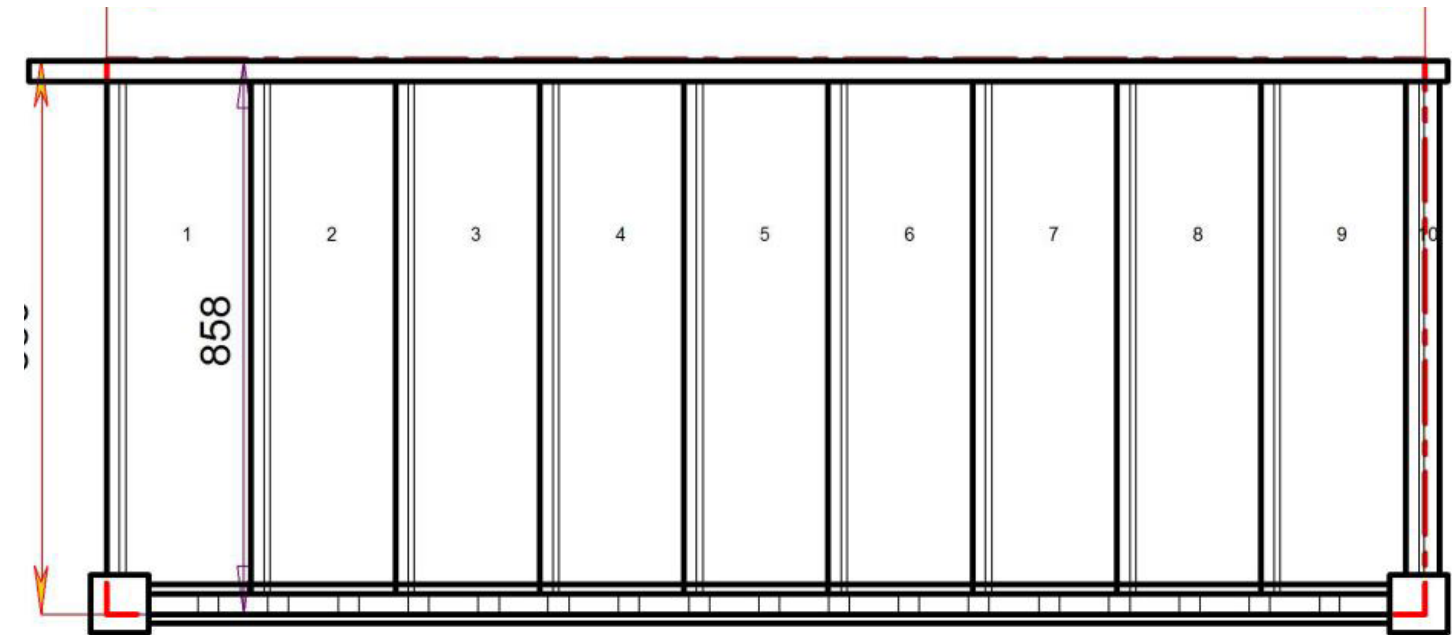

STAIRPLAN

Straight Staircases - Plan Layouts - Right Hand Handrails

S8N-RH-HR 9 Riser Stair

S9N-RH-HR 10 Riser Stair

S10N-RH-HR 11 Riser Stair

S11N-RH-HR 12 Riser Stair

STAIRPLAN

Straight Staircases - Plan Layouts - Right Hand Handrails

S12N-RH-HR 13 Riser Stair

S13N-RH-HR 14 Riser Stair

Getting a Quotation is Easy

Call us with the Plan Reference
Your Floor to Floor Height
Your Stairwell Opening Size

Staircases will be defaulted to 42°
Custom Going Dimensions available

Stair:R-S5N-HR-RH

Floor to floor height

1200.000 mm

Stair Layouts-STR

R-S6N-HR-RH

Stair:R-S6N-HR-RH

Floor to floor height

1400.000 mm

Floor to floor height

1800.000 mm

Stair Layouts-STR

R-S9N-HR-RH

Stair:R-S9N-HR-RH

Floor to floor height

2000.000 mm

Stair Layouts-STR