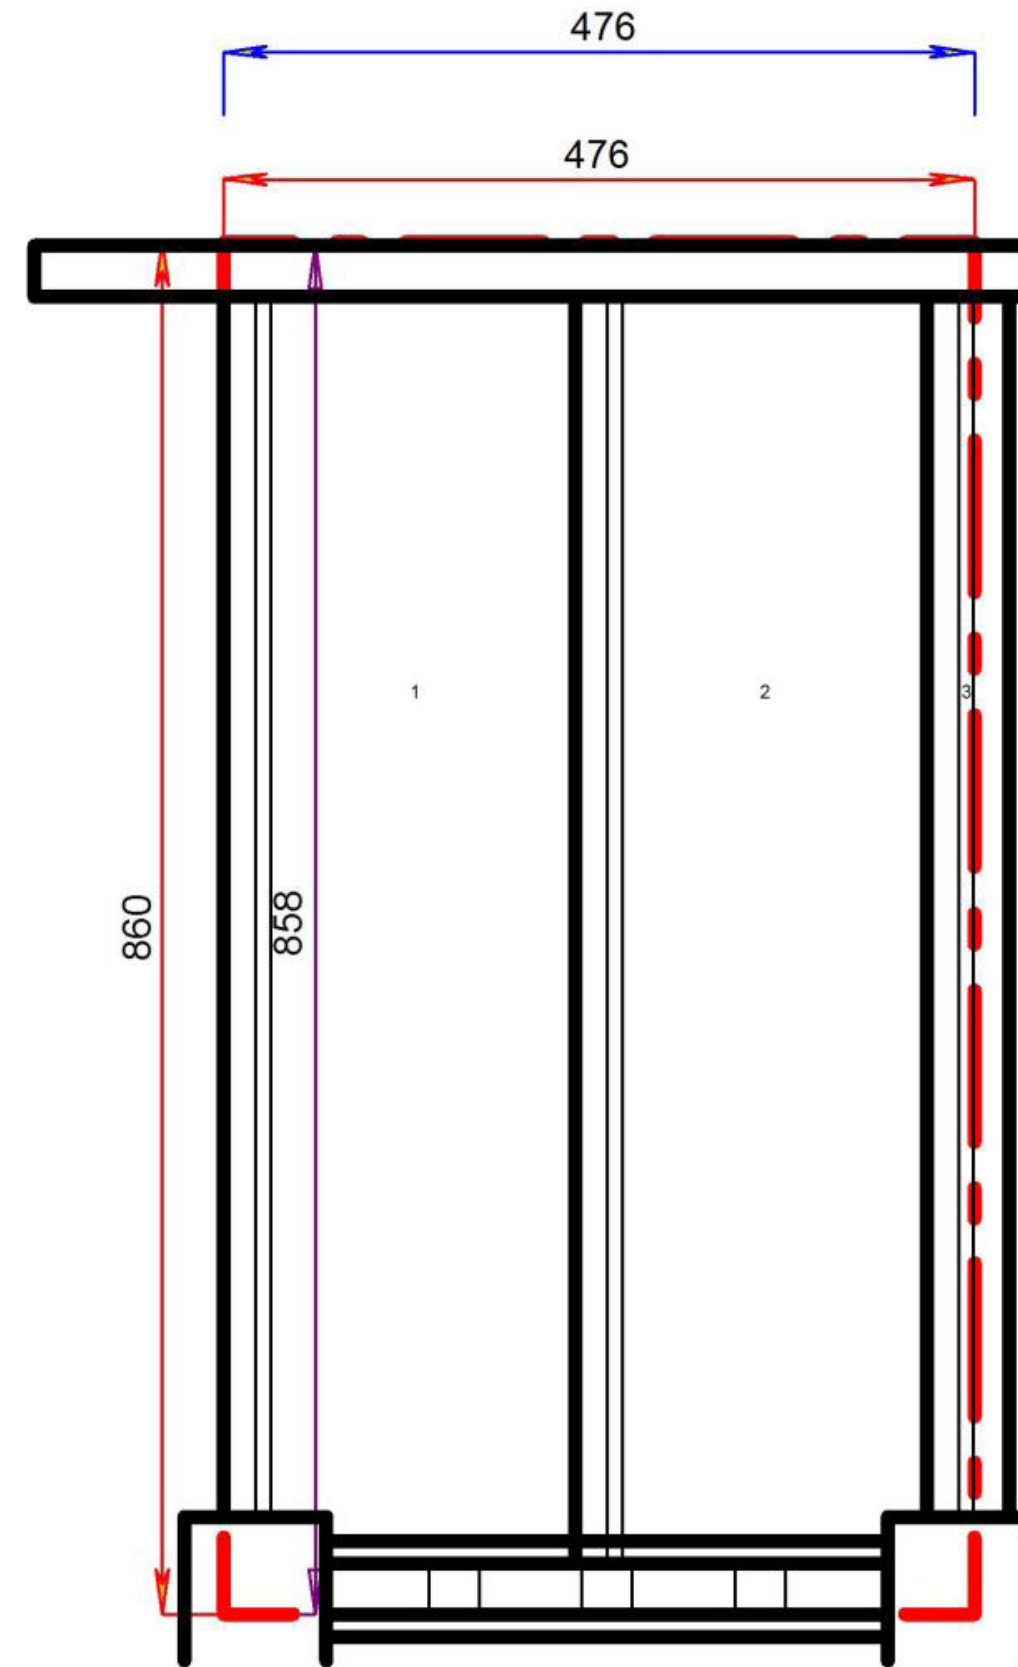

Stair:R-S1N-HR-RH

Stair Layouts-STR

R-S1N-HR-RH

Floor to floor height

400.000 mm

© 080906325/11035

Stair Layouts-STR

R-S2N-HR-RH

Stair:R-S2N-HR-RH

Floor to floor height

600.000 mm

STAIRPLAN

Stair:R-S3N-HR-RH

Stair Layouts-STR

R-S3N-HR-RH

Floor to floor height

800.000 mm

Stair:R-S4N-HR-RH

Stair Layouts-STR

R-S4N-HR-RH

Floor to floor height

1000.000 mm

Stair Layouts-STR

R-S5N-HR-RH

Stair:R-S5N-HR-RH

Floor to floor height

1200.000 mm

Stair Layouts-STR

R-S6N-HR-RH

Stair:R-S6N-HR-RH

Floor to floor height

1400.000 mm