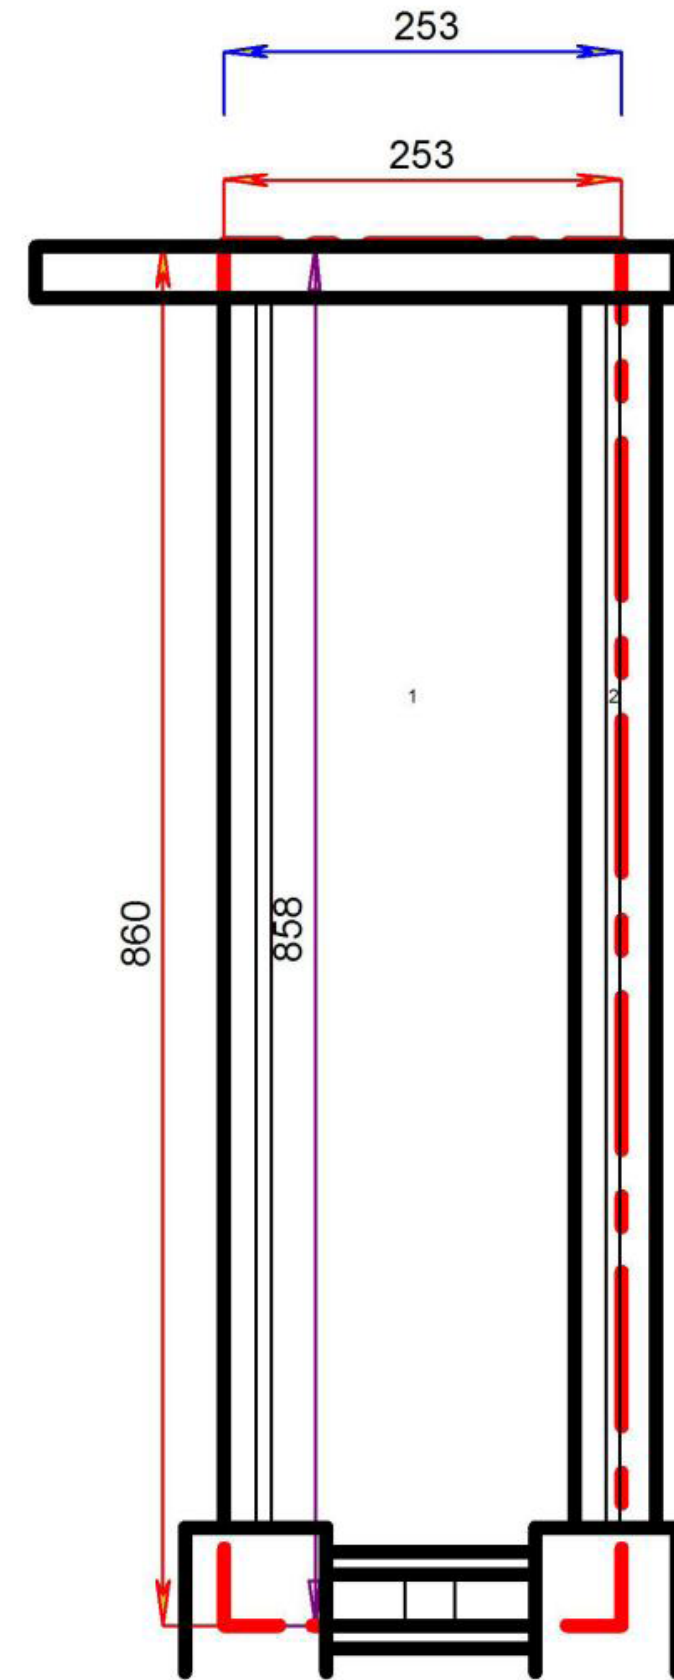

S12N-RH-HR 13 Riser Stair

S13N-RH-HR 14 Riser Stair

Getting a Quotation is Easy

Call us with the Plan Reference
Your Floor to Floor Height
Your Stairwell Opening Size

Staircases will be defaulted to 42°
Custom Going Dimensions available

Stair:R-S1N-HR-RH

Stair Layouts-STR

R-S1N-HR-RH

Floor to floor height

400.000 mm

© 080906325/11035

Stair Layouts-STR

R-S2N-HR-RH

Stair:R-S2N-HR-RH

Floor to floor height

600.000 mm

STAIRPLAN

Stair:R-S3N-HR-RH

Stair Layouts-STR

R-S3N-HR-RH

Floor to floor height

800.000 mm

Stair:R-S4N-HR-RH

Stair Layouts-STR

R-S4N-HR-RH

Floor to floor height

1000.000 mm

Stair Layouts-STR

R-S5N-HR-RH