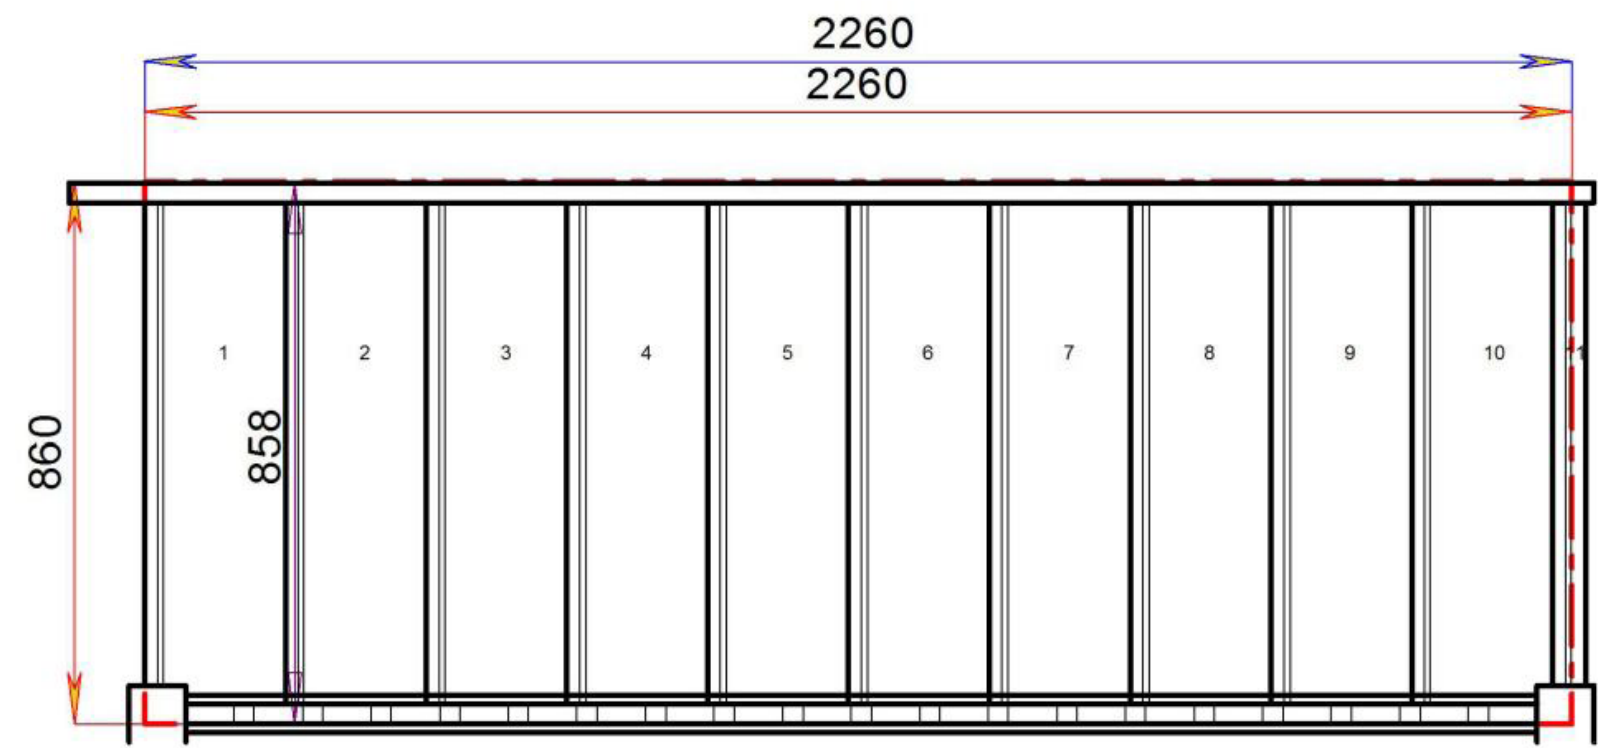

Stair Layouts-STR

R-S7N-HR-RH

Stair:R-S7N-HR-RH

Floor to floor height

1600.000 mm

Stair Layouts-STR

R-S8N-HR-RH

Stair:R-S8N-HR-RH

Floor to floor height

1800.000 mm

Stair Layouts-STR

R-S9N-HR-RH

Stair:R-S9N-HR-RH

Floor to floor height

2000.000 mm

Stair Layouts-STR

R-S10N-HR-RH

Stair:R-S10N-HR-RH

Floor to floor height

2200.000 mm

Stair Layouts-STR

R-S11N-HR-RH

Stair:R-S11N-HR-RH

Floor to floor height

2400.000 mm

Stair Layouts-STR

R-S12N-HR-RH

Stair:R-S12N-HR-RH

Floor to floor height

2600.000 mm

Stair Layouts-STR

R-S13N-HR-RH