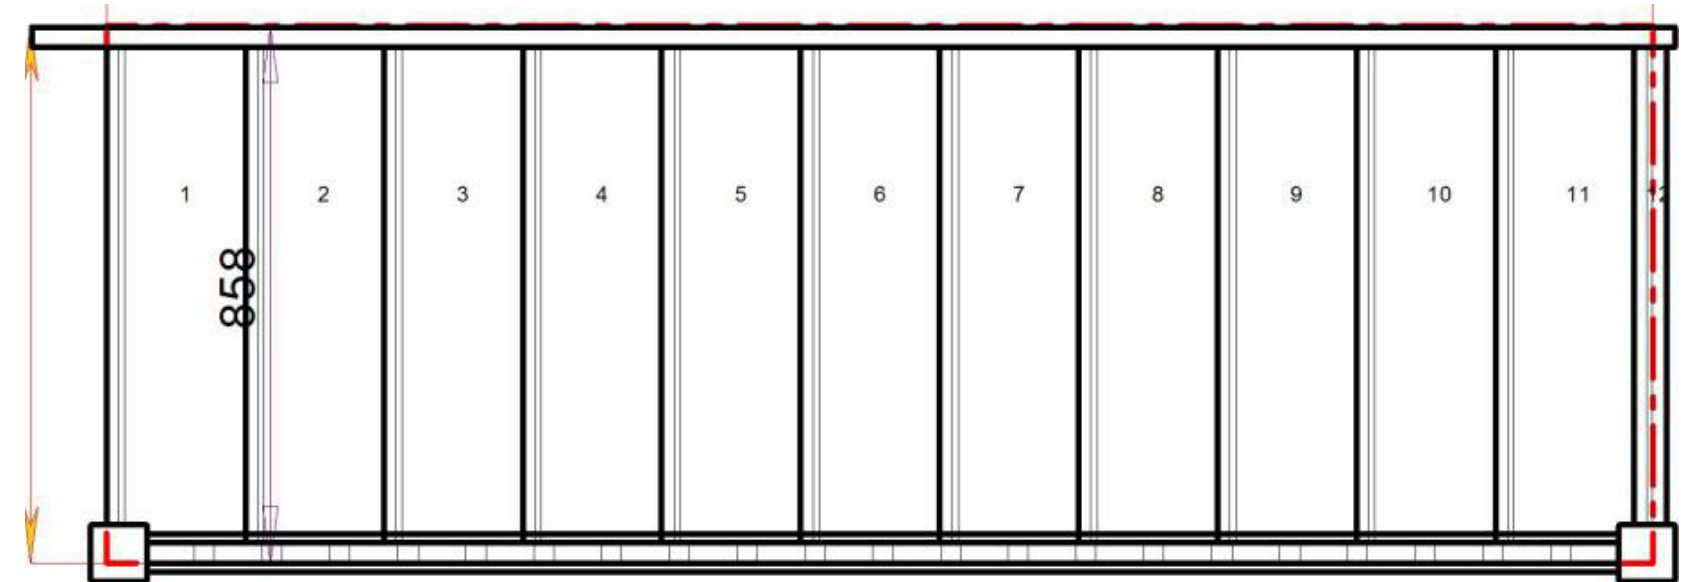

STAIRPLAN

Straight Staircases - Plan Layouts - Right Hand Handrails

S8N-RH-HR 9 Riser Stair

S9N-RH-HR 10 Riser Stair

S10N-RH-HR 11 Riser Stair

S11N-RH-HR 12 Riser Stair

STAIRPLAN

Straight Staircases - Plan Layouts - Right Hand Handrails

S12N-RH-HR 13 Riser Stair

S13N-RH-HR 14 Riser Stair

Getting a Quotation is Easy

Call us with the Plan Reference
Your Floor to Floor Height
Your Stairwell Opening Size

Staircases will be defaulted to 42°
Custom Going Dimensions available

Stair:R-S5N-HR-RH

Floor to floor height

1200.000 mm

Stair Layouts-STR

R-S6N-HR-RH

Stair:R-S6N-HR-RH

Floor to floor height

1400.000 mm

Floor to floor height

1800.000 mm

Stair Layouts-STR

R-S9N-HR-RH

Stair:R-S9N-HR-RH

Floor to floor height

2000.000 mm

Stair Layouts-STR