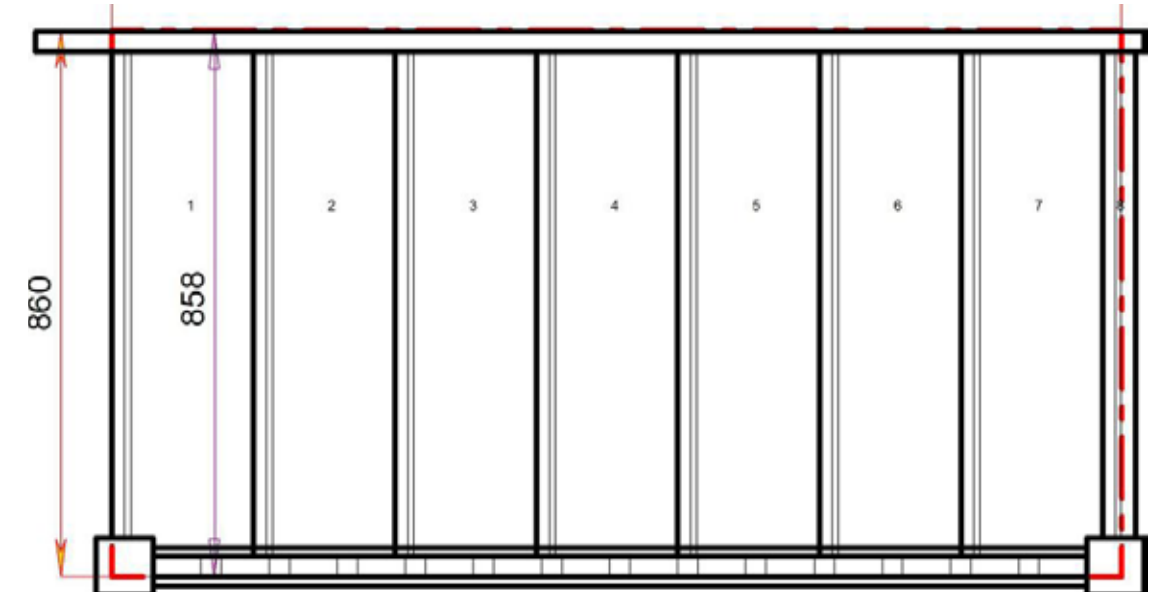

8 Riser Stair

S7N-RH-HR