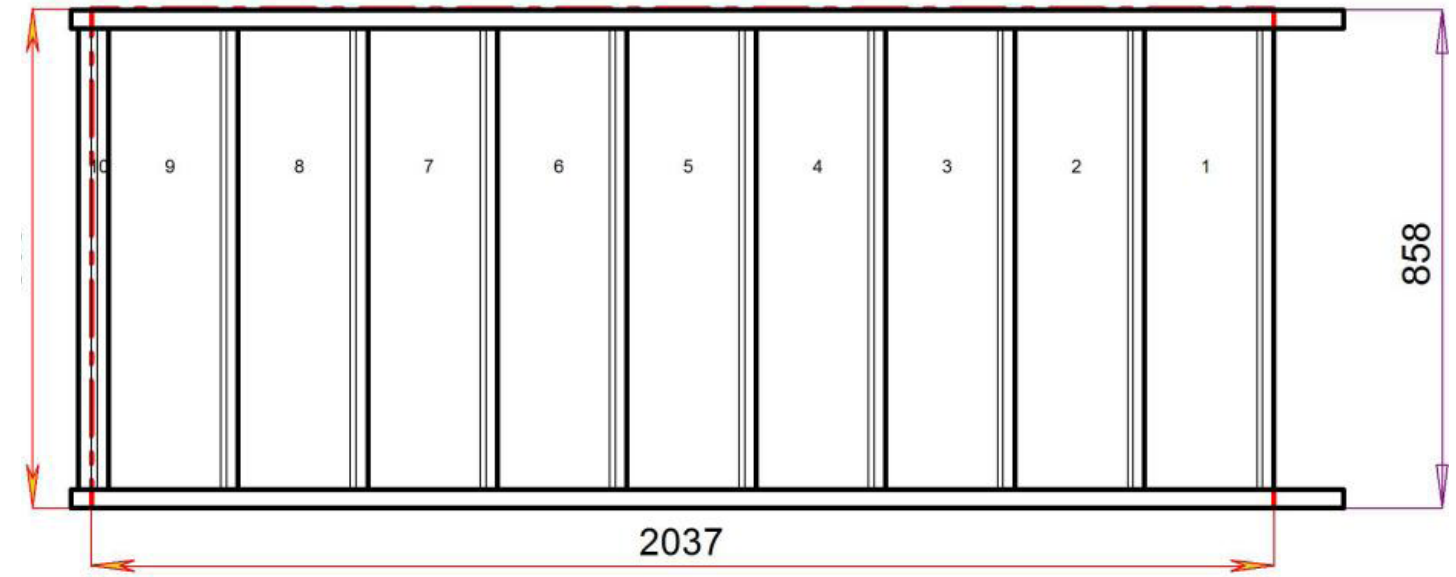

S7N

STAIR PLAN

Straight Staircases - Plan Layouts - No Handrails

S8N 9 Riser Stair

S9N 10 Riser Stair

S10N 11 Riser Stair

S11N 12 Riser Stair

STAIRPLAN

Floor to floor height

600.000 mm

Stair:S2N

Stair Layouts-STR

S3N

Stair:S3N

Stair Layouts-STR

S4N

Floor to floor height

1200.000 mm

© 08006328/11035

© 08006328/11035

Stair Layouts-STR

S6N

Stair:S6N

Floor to floor height

2600.000 mm

Stair Layouts-STR

S13N

Stair:S13N

Floor to floor height

2800.000 mm