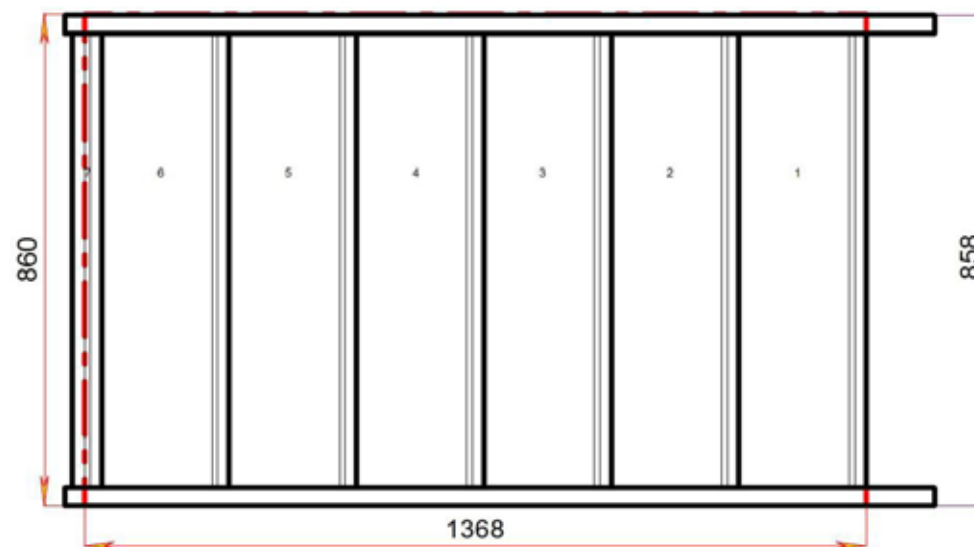

7 Riser Stair

S6N