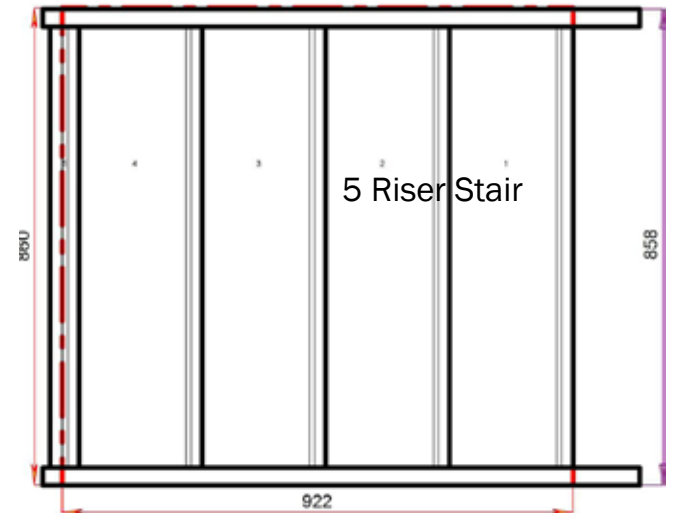

5 Riser Stair

S4N