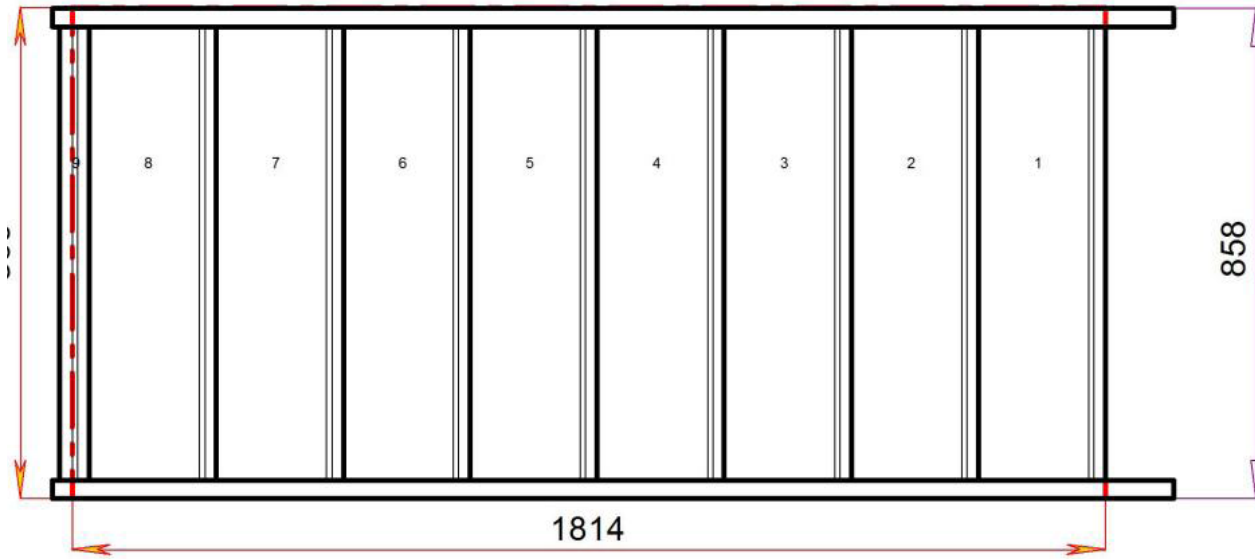

S7N

STAIR PLAN

Straight Staircases - Plan Layouts - No Handrails

S8N 9 Riser Stair

S9N 10 Riser Stair

S10N 11 Riser Stair

S11N 12 Riser Stair

STAIRPLAN

Floor to floor height

600.000 mm

Stair:S2N

Stair Layouts-STR

S3N

Stair:S3N

Stair Layouts-STR

S4N

Floor to floor height

1200.000 mm

© 08006328/11035

© 08006328/11035

Stair Layouts-STR

S6N

Stair:S6N

Floor to floor height

2600.000 mm

Stair Layouts-STR

S13N

Stair:S13N

Floor to floor height

2800.000 mm