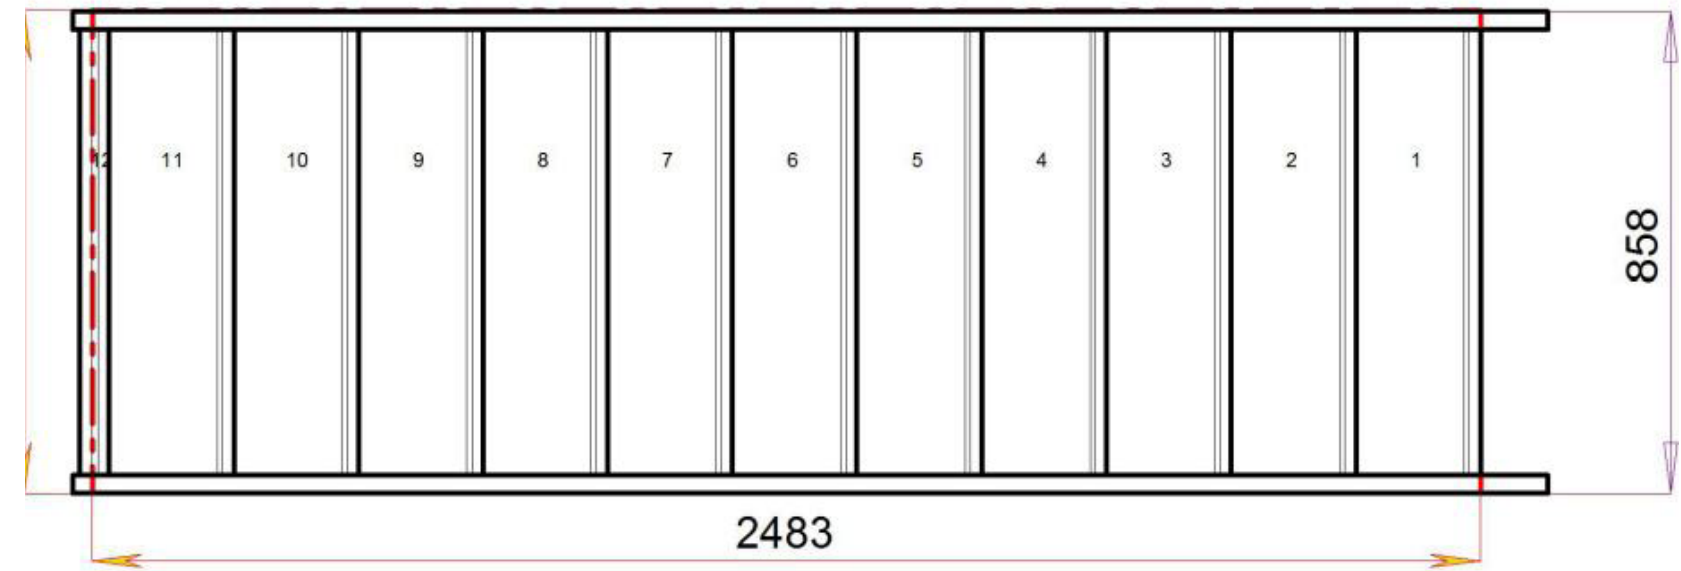

S7N

STAIR PLAN

Straight Staircases - Plan Layouts - No Handrails

S8N 9 Riser Stair

S9N 10 Riser Stair

S10N 11 Riser Stair

S11N 12 Riser Stair

STAIRPLAN

Straight Staircases - Plan Layouts - No Handrails

S12N 13 Riser Stair

S13N 14 Riser Stair

Getting a Quotation is Easy

Call us with the Plan Reference
Your Floor to Floor Height
Your Stairwell Opening Size

Floor to floor height

600.000 mm

Stair:S2N

Stair Layouts-STR

S3N

Stair:S3N

Stair Layouts-STR

S4N

2600.000 mm

Stair Layouts-STR

S13N

Stair:S13N

Floor to floor height

2800.000 mm