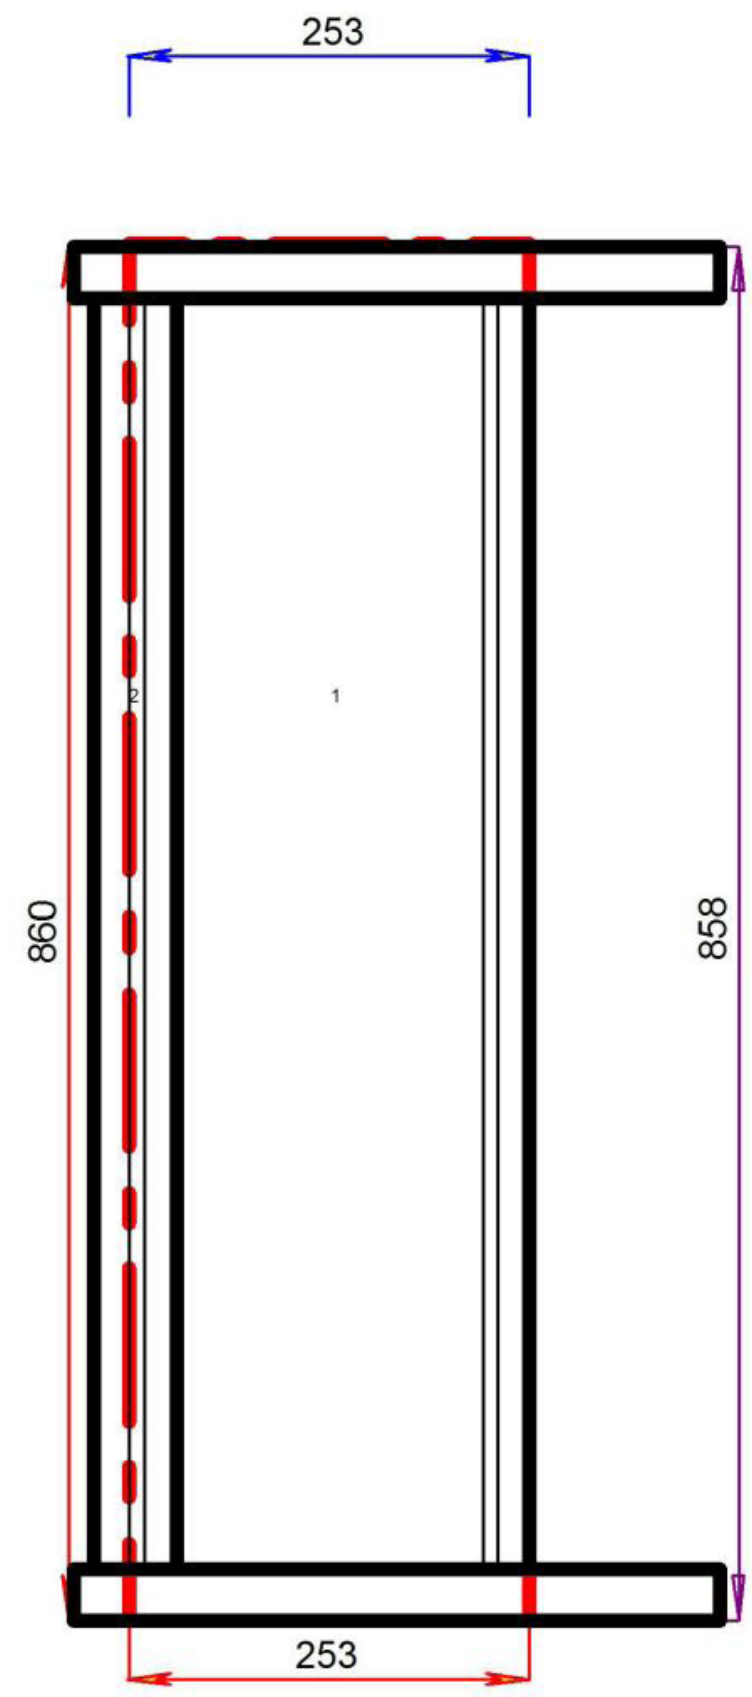

Staircases will be defaulted to 42°
Custom Going Dimensions available

Ask for a current model range to choose your style and materials.

Email : sales@stairplan.com
Phone 01952 608853

Order Online at TradeStairs.com

[Choose the style of staircase you want - Look at our Models Guide](#)

Stair Layouts-STR

S1N

Floor to floor height 400.000 mm

Stair:S1N

© 080906325/11035

Stair Layouts-STR

S2N

Floor to floor height

600.000 mm

Stair:S2N

Stair Layouts-STR

S3N

Stair:S3N

Stair Layouts-STR

S4N

Stair:S4N

Floor to floor height

1000.000 mm

© 08090632B/11035

© 08090632B/11035

Stair Layouts-STR

S5N

Stair:S5N