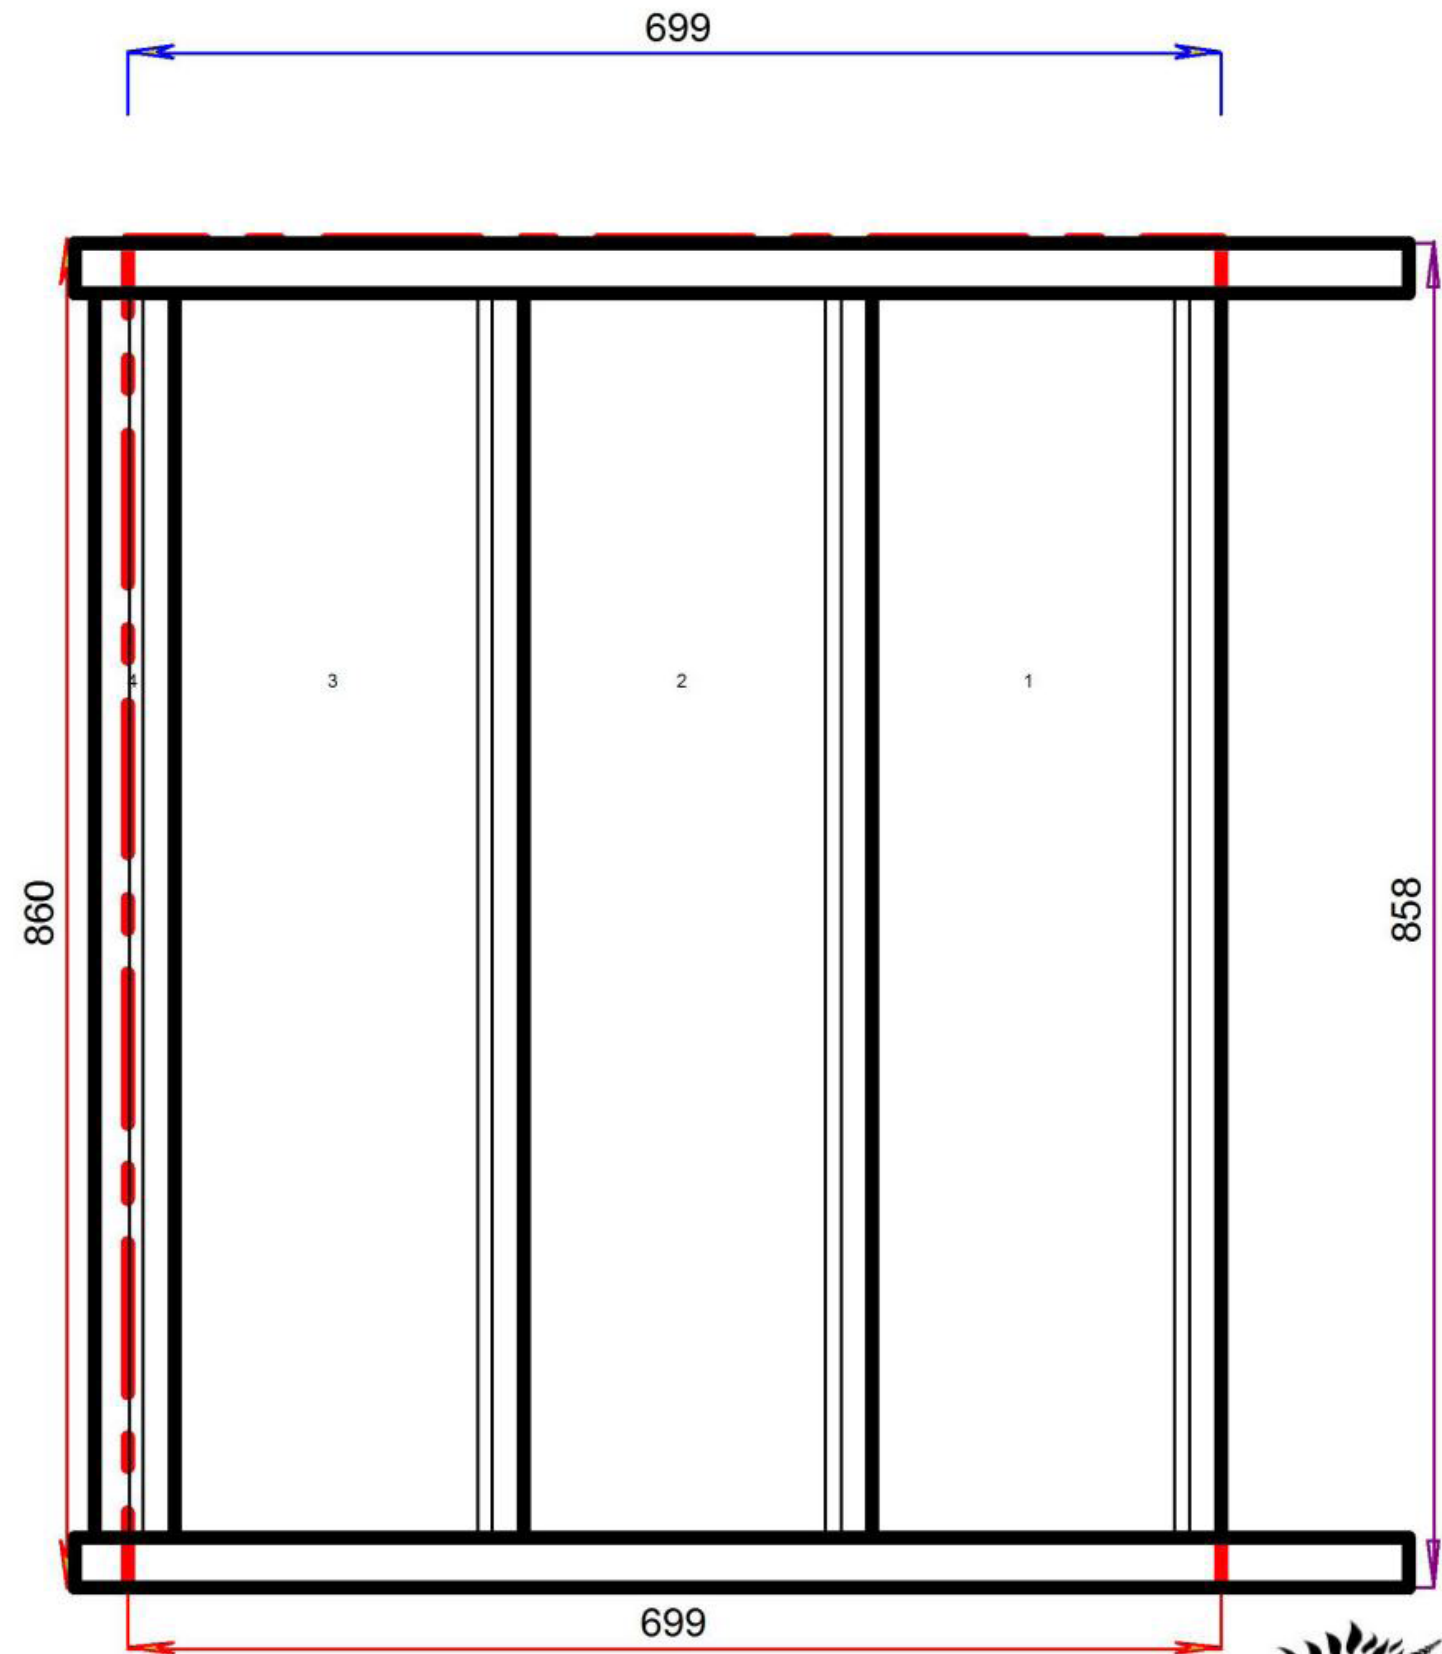

[Choose the style of staircase you want - Look at our Models Guide](#)

Stair Layouts-STR

S1N

Floor to floor height 400.000 mm

Stair:S1N

© 080906325/11035

Stair Layouts-STR

S2N

Floor to floor height

600.000 mm

Stair:S2N

Stair Layouts-STR

S3N

Stair:S3N

Stair Layouts-STR

S4N

Stair:S4N

Floor to floor height

1000.000 mm

© 08090632B/11035

© 08090632B/11035

Stair Layouts-STR

S5N

Stair:S5N

Floor to floor height

1200.000 mm

© 08006328/11035

© 08006328/11035

Stair Layouts-STR

S6N

Stair:S6N

Floor to floor height