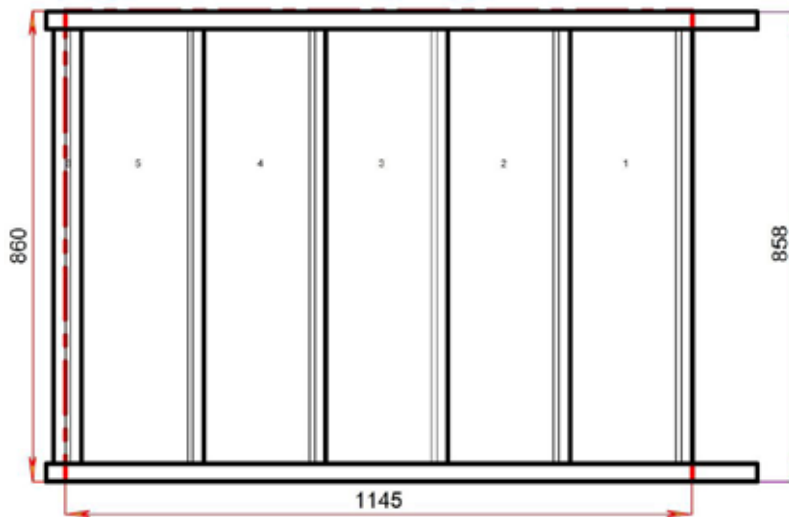

6 Riser Stair

S5N