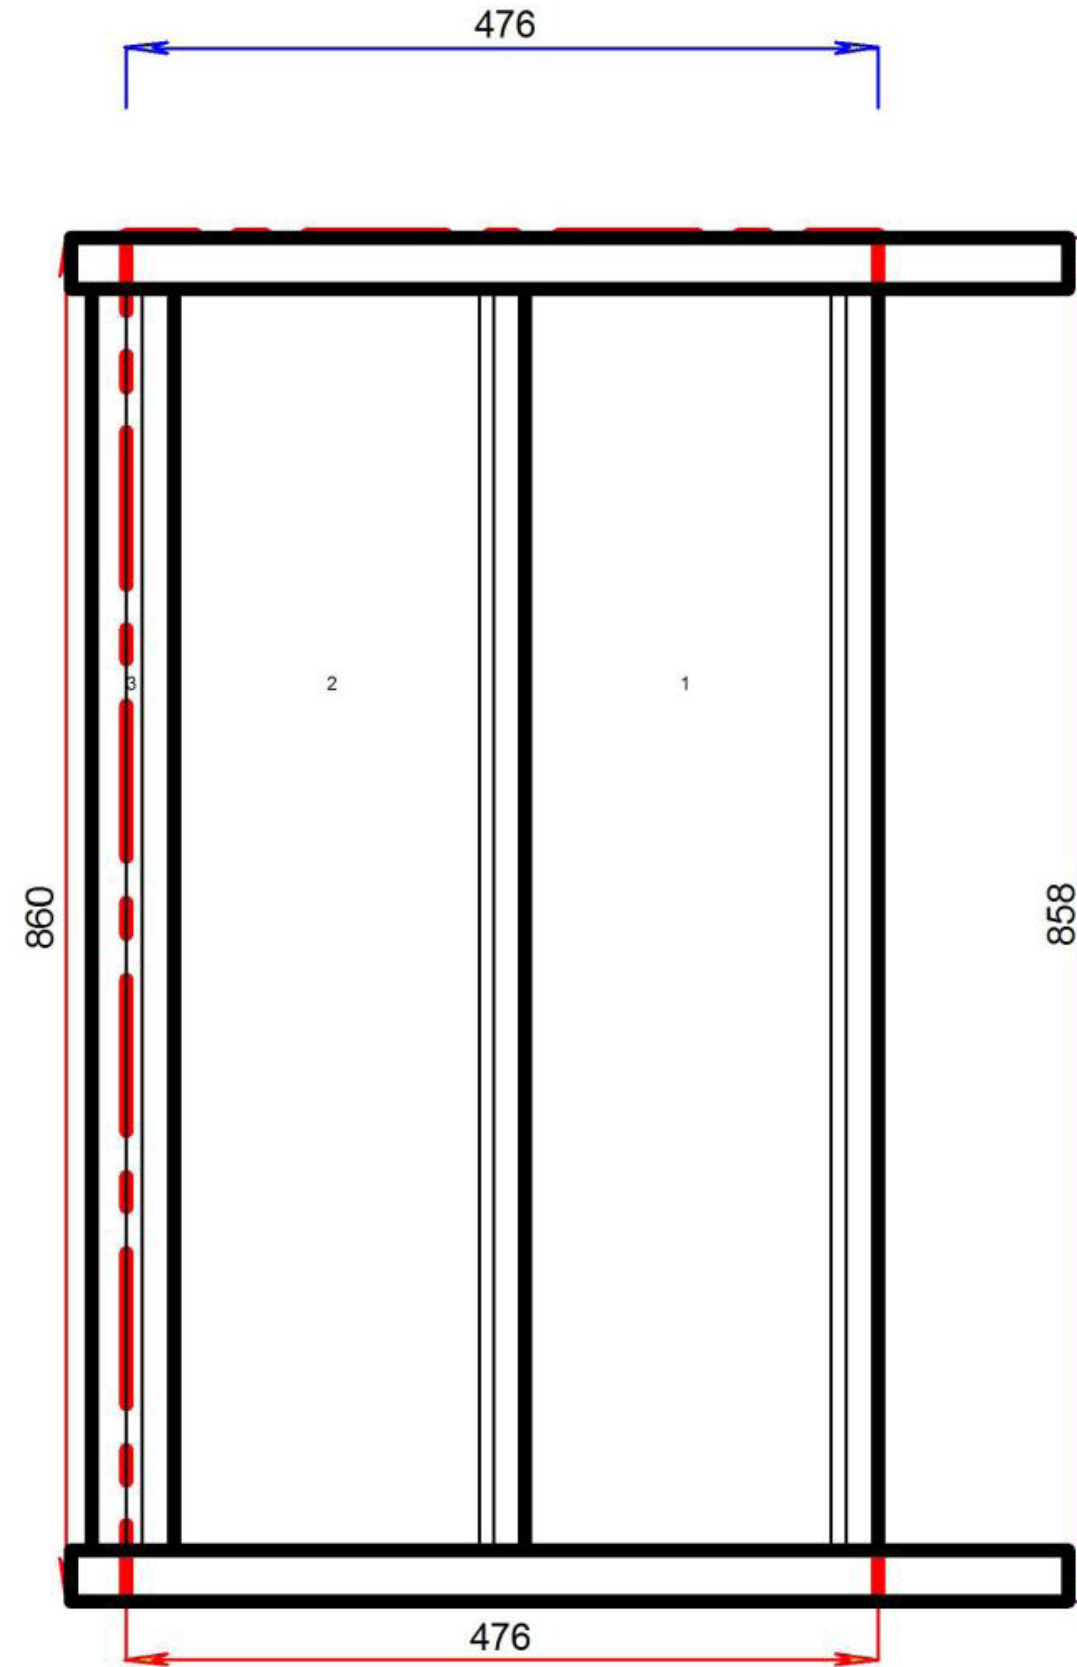

[Choose the style of staircase you want - Look at our Models Guide](#)

Stair Layouts-STR

S1N

Floor to floor height 400.000 mm

Stair:S1N

© 080906325/11035

Stair Layouts-STR

S2N

Floor to floor height

600.000 mm

Stair:S2N

Stair Layouts-STR

S3N

Stair:S3N

Stair Layouts-STR

S4N

Stair:S4N

Floor to floor height

1000.000 mm

© 08090632B/11035

© 08090632B/11035

Stair Layouts-STR

S5N

Stair:S5N

Floor to floor height

1200.000 mm

© 08006328/11035

© 08006328/11035

Stair Layouts-STR

S6N

Stair:S6N

Floor to floor height