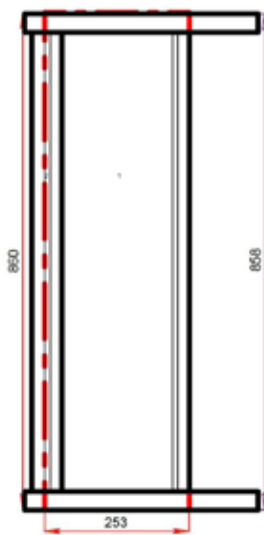

STAIRPLAN

*Craftsmans Pine Models
available to configure
and order online
Other Stair Models
contact us for a quote*

Straight Staircases - Plan Layouts - No Handrails

2 Riser Stair

S1N

3 Riser Stair

S2N

4 Riser Stair

Floor to floor height

600.000 mm

Stair:S2N

Stair Layouts-STR

S3N

Stair:S3N

Stair Layouts-STR

S4N

Floor to floor height

1200.000 mm

© 08006328/11035

© 08006328/11035

Stair Layouts-STR

S6N

Stair:S6N

Floor to floor height

1400.000 mm

© 08090632B/11035

© 08090632B/11035

Stair Layouts-STR

S7N

Stair:S7N

Floor to floor height

1600.000 mm