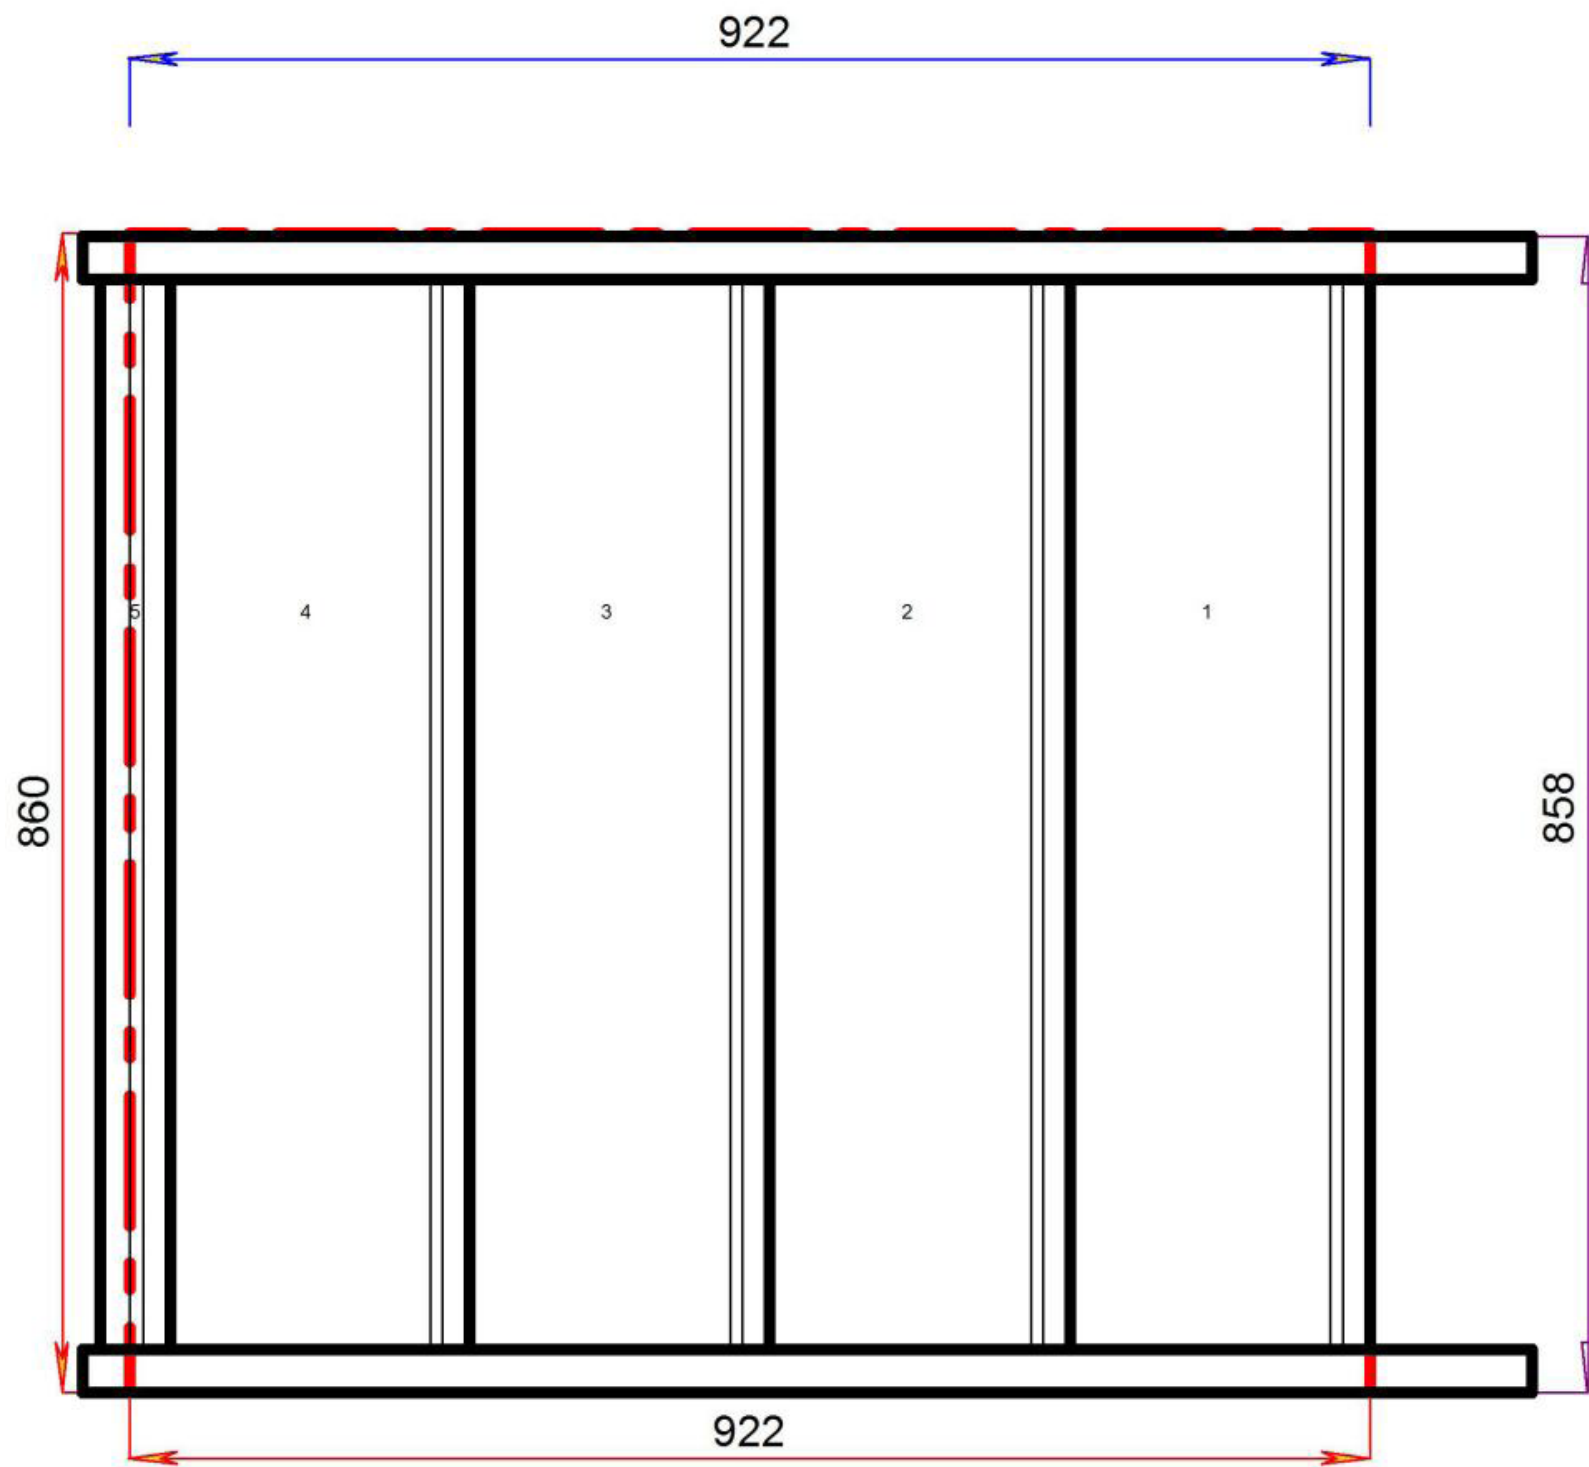

[Choose the style of staircase you want - Look at our Models Guide](#)

Stair Layouts-STR

S1N

Floor to floor height 400.000 mm

Stair:S1N

© 080906325/11035

Stair Layouts-STR

S2N

Floor to floor height

600.000 mm

Stair:S2N

Stair Layouts-STR

S3N

Stair:S3N

Stair Layouts-STR

S4N

Stair:S4N

Floor to floor height

1000.000 mm

© 08090632B/11035

© 08090632B/11035

Stair Layouts-STR

S5N

Stair:S5N

Floor to floor height

1200.000 mm

© 08006328/11035

© 08006328/11035

Stair Layouts-STR

S6N

Stair:S6N

Floor to floor height