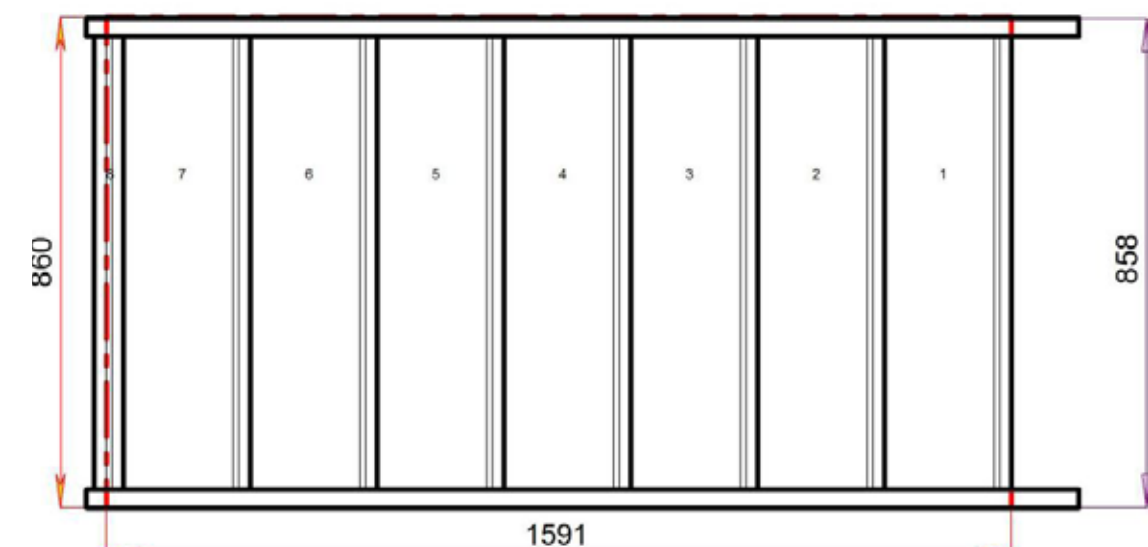

8 Riser Stair

S7N