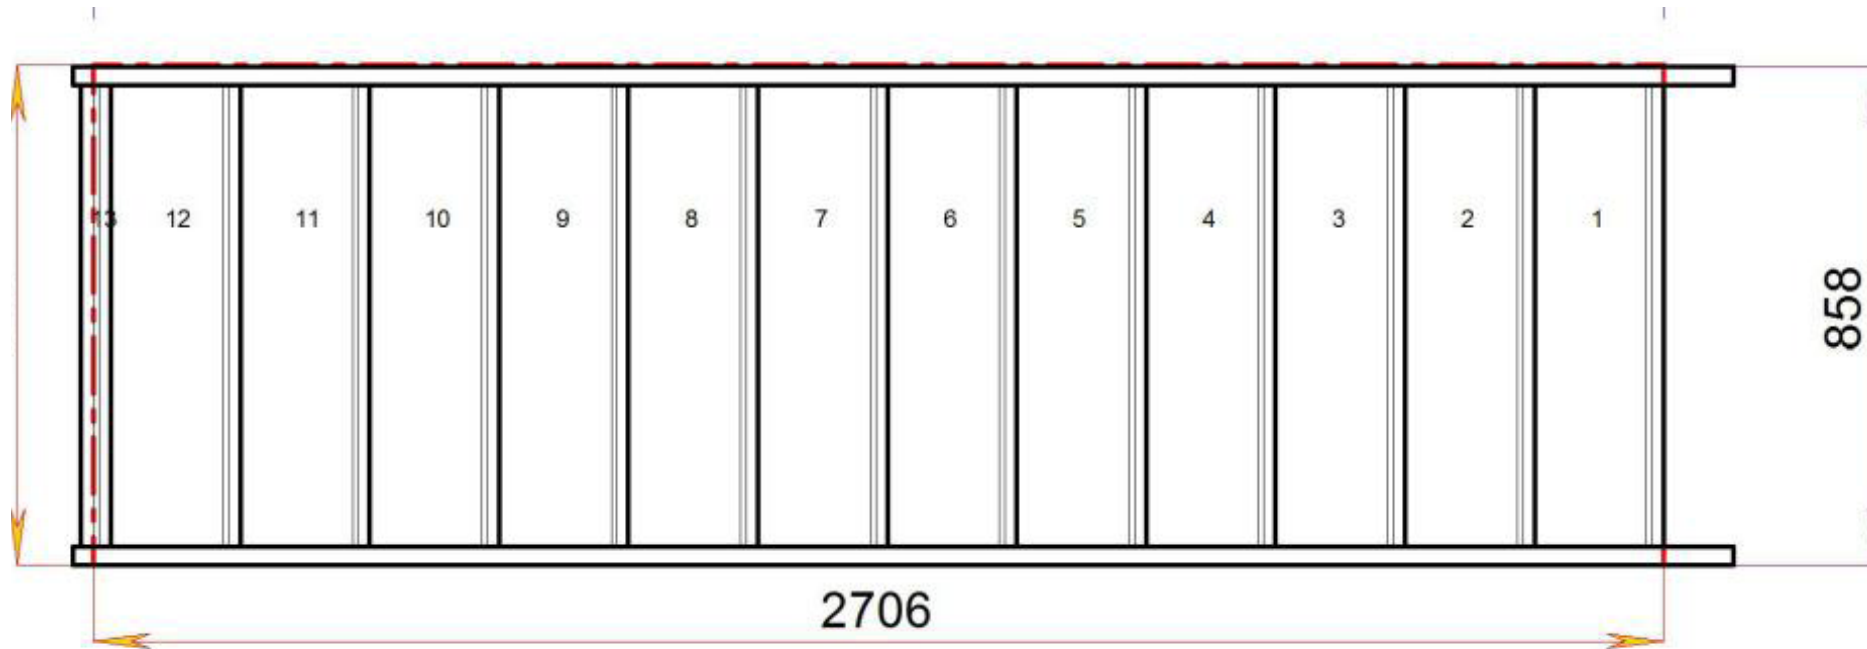

S7N

STAIR PLAN

Straight Staircases - Plan Layouts - No Handrails

S8N 9 Riser Stair

S9N 10 Riser Stair

S10N 11 Riser Stair

S11N 12 Riser Stair

STAIRPLAN

Straight Staircases - Plan Layouts - No Handrails

S12N 13 Riser Stair

S13N 14 Riser Stair

Getting a Quotation is Easy

Call us with the Plan Reference
Your Floor to Floor Height
Your Stairwell Opening Size

Floor to floor height

600.000 mm

Stair:S2N

Stair Layouts-STR

S3N

Stair:S3N

Stair Layouts-STR

S4N

2600.000 mm

Stair Layouts-STR

S13N

Stair:S13N

Floor to floor height

2800.000 mm