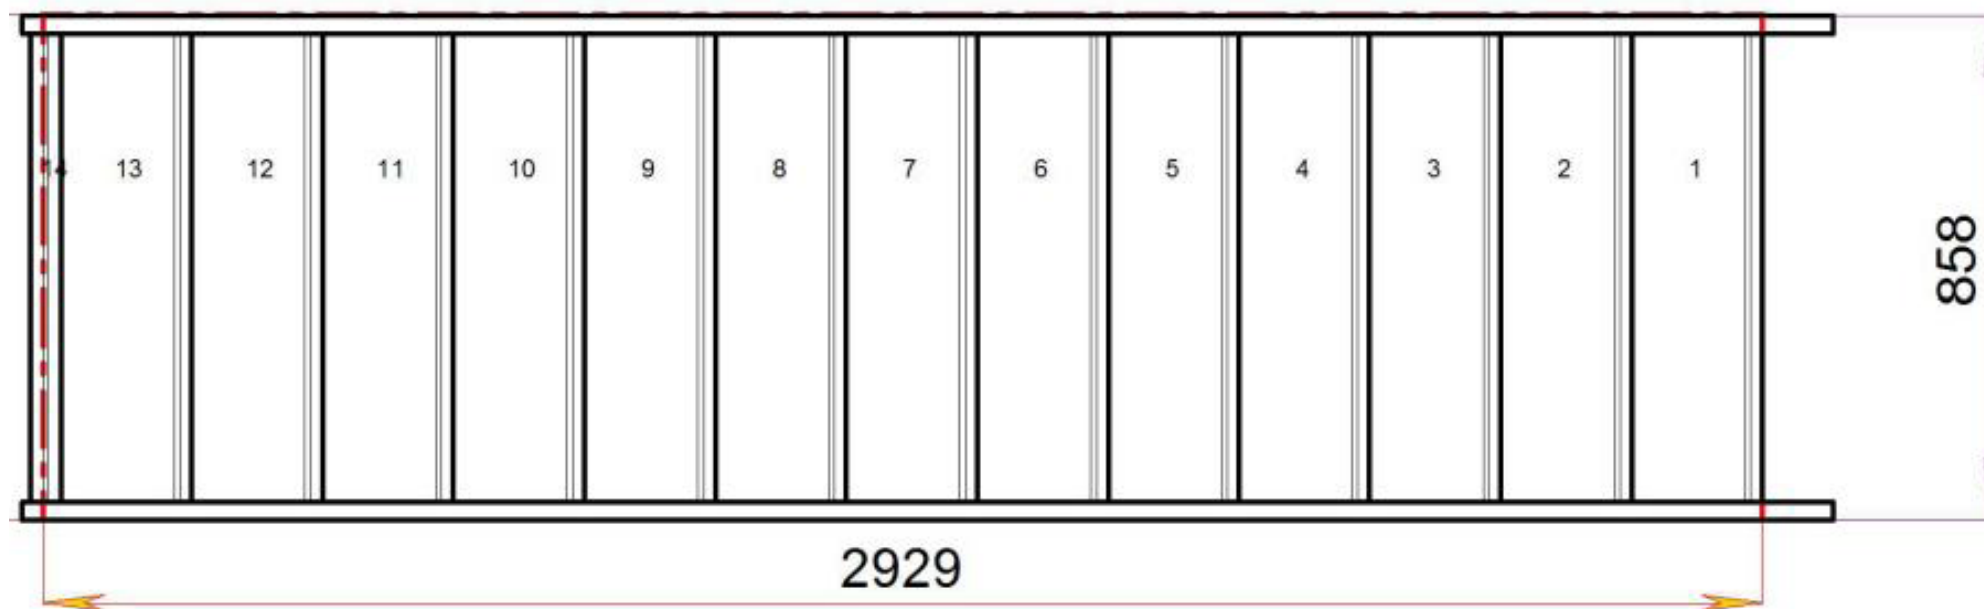

S7N

STAIR PLAN

Straight Staircases - Plan Layouts - No Handrails

S8N 9 Riser Stair

S9N 10 Riser Stair

S10N 11 Riser Stair

S11N 12 Riser Stair

STAIRPLAN

Straight Staircases - Plan Layouts - No Handrails

S12N 13 Riser Stair

S13N 14 Riser Stair

Getting a Quotation is Easy

Call us with the Plan Reference
Your Floor to Floor Height
Your Stairwell Opening Size

S11N

Stair:S11N

Floor to floor height

2400.000 mm

Stair Layouts-STR

S12N

Stair:S12N

Floor to floor height

2600.000 mm

Stair Layouts-STR

S13N

Stair:S13N

Floor to floor height

2800.000 mm