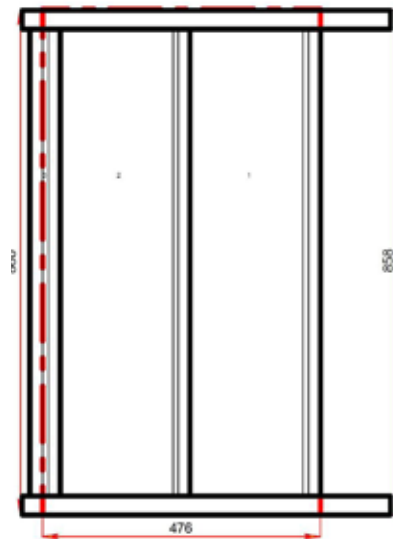

STAIRPLAN

*Craftsmans Pine Models
available to configure
and order online
Other Stair Models
contact us for a quote*

Straight Staircases - Plan Layouts - No Handrails

2 Riser Stair

S1N

3 Riser Stair

S2N

4 Riser Stair

Floor to floor height

1200.000 mm

© 08006328/11035

© 08006328/11035

Stair Layouts-STR

S6N

Stair:S6N

Floor to floor height

1400.000 mm

© 08090632B/11035

© 08090632B/11035

Stair Layouts-STR

S7N

Stair:S7N

Floor to floor height

1600.000 mm

2600.000 mm

Stair Layouts-STR

S13N

Stair:S13N

Floor to floor height

2800.000 mm