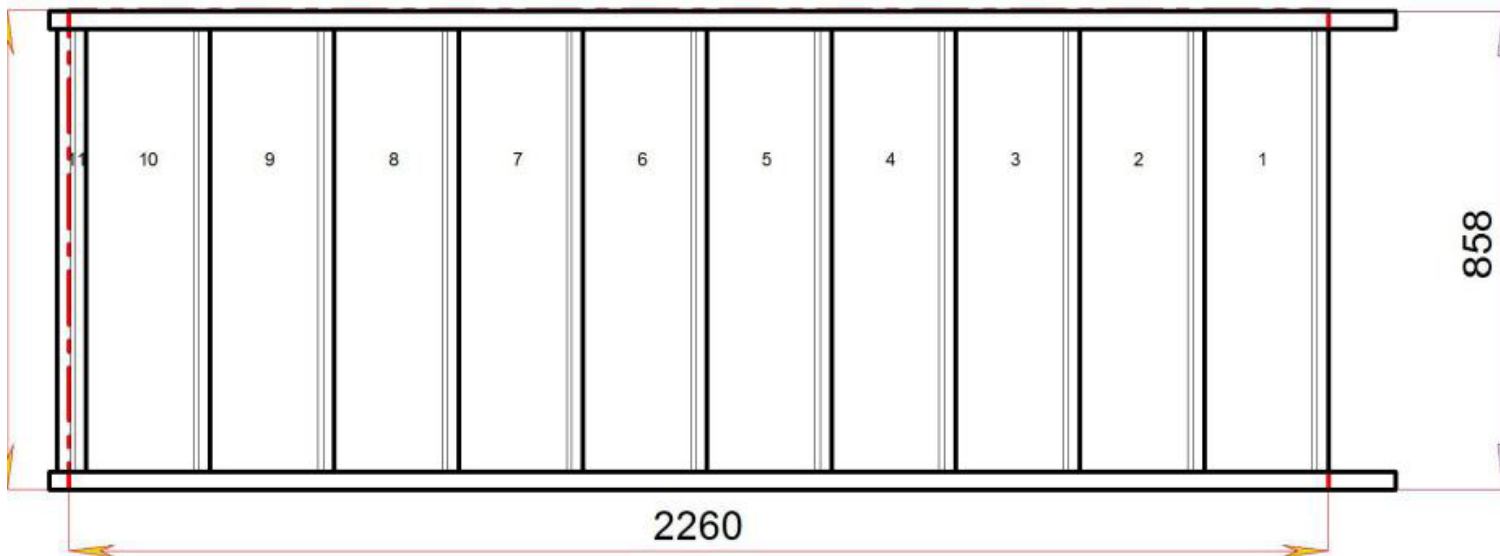

S7N

STAIR PLAN

Straight Staircases - Plan Layouts - No Handrails

S8N 9 Riser Stair

S9N 10 Riser Stair

S10N 11 Riser Stair

S11N 12 Riser Stair

STAIRPLAN

Straight Staircases - Plan Layouts - No Handrails

S12N 13 Riser Stair

S13N 14 Riser Stair

Getting a Quotation is Easy

Call us with the Plan Reference
Your Floor to Floor Height
Your Stairwell Opening Size

S11N

Stair:S11N

Floor to floor height

2400.000 mm

Stair Layouts-STR

S12N

Stair:S12N

Floor to floor height

2600.000 mm

Stair Layouts-STR

S13N

Stair:S13N

Floor to floor height

2800.000 mm