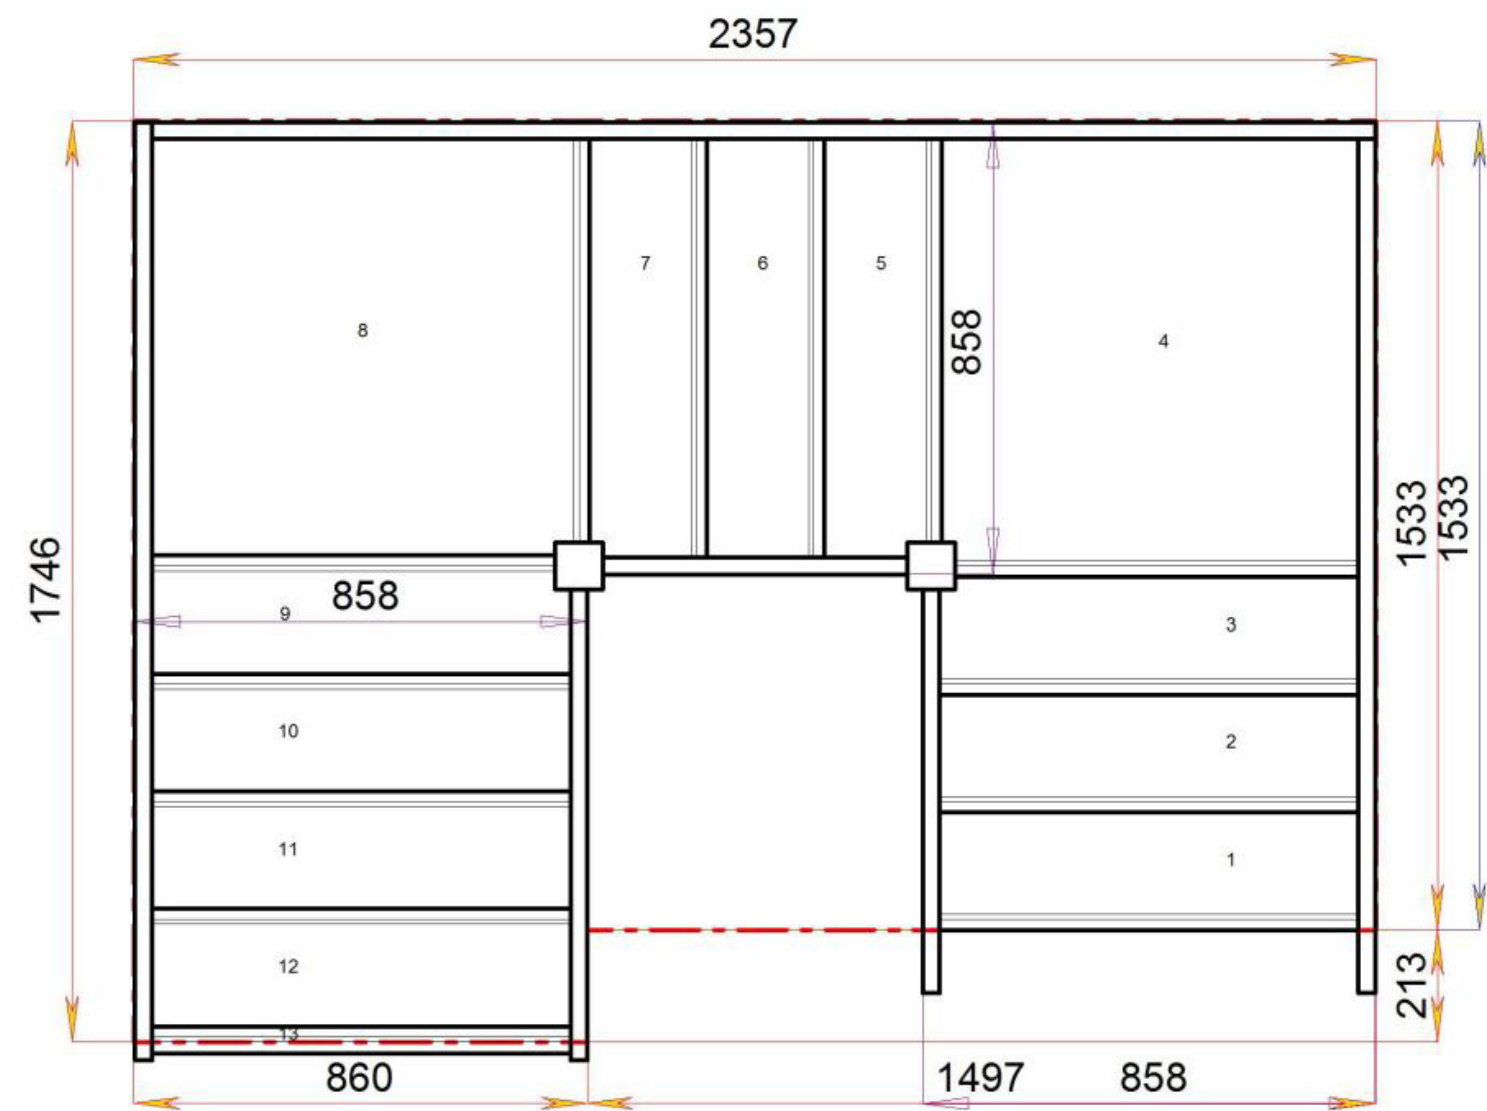

© 08090632B/11035

© 08090632B/11035

Stair Layouts-D QL

S3QL3QL4N-LH

Stair:S3QL3QL4N-LH

Floor to floor height

2600.000 mm