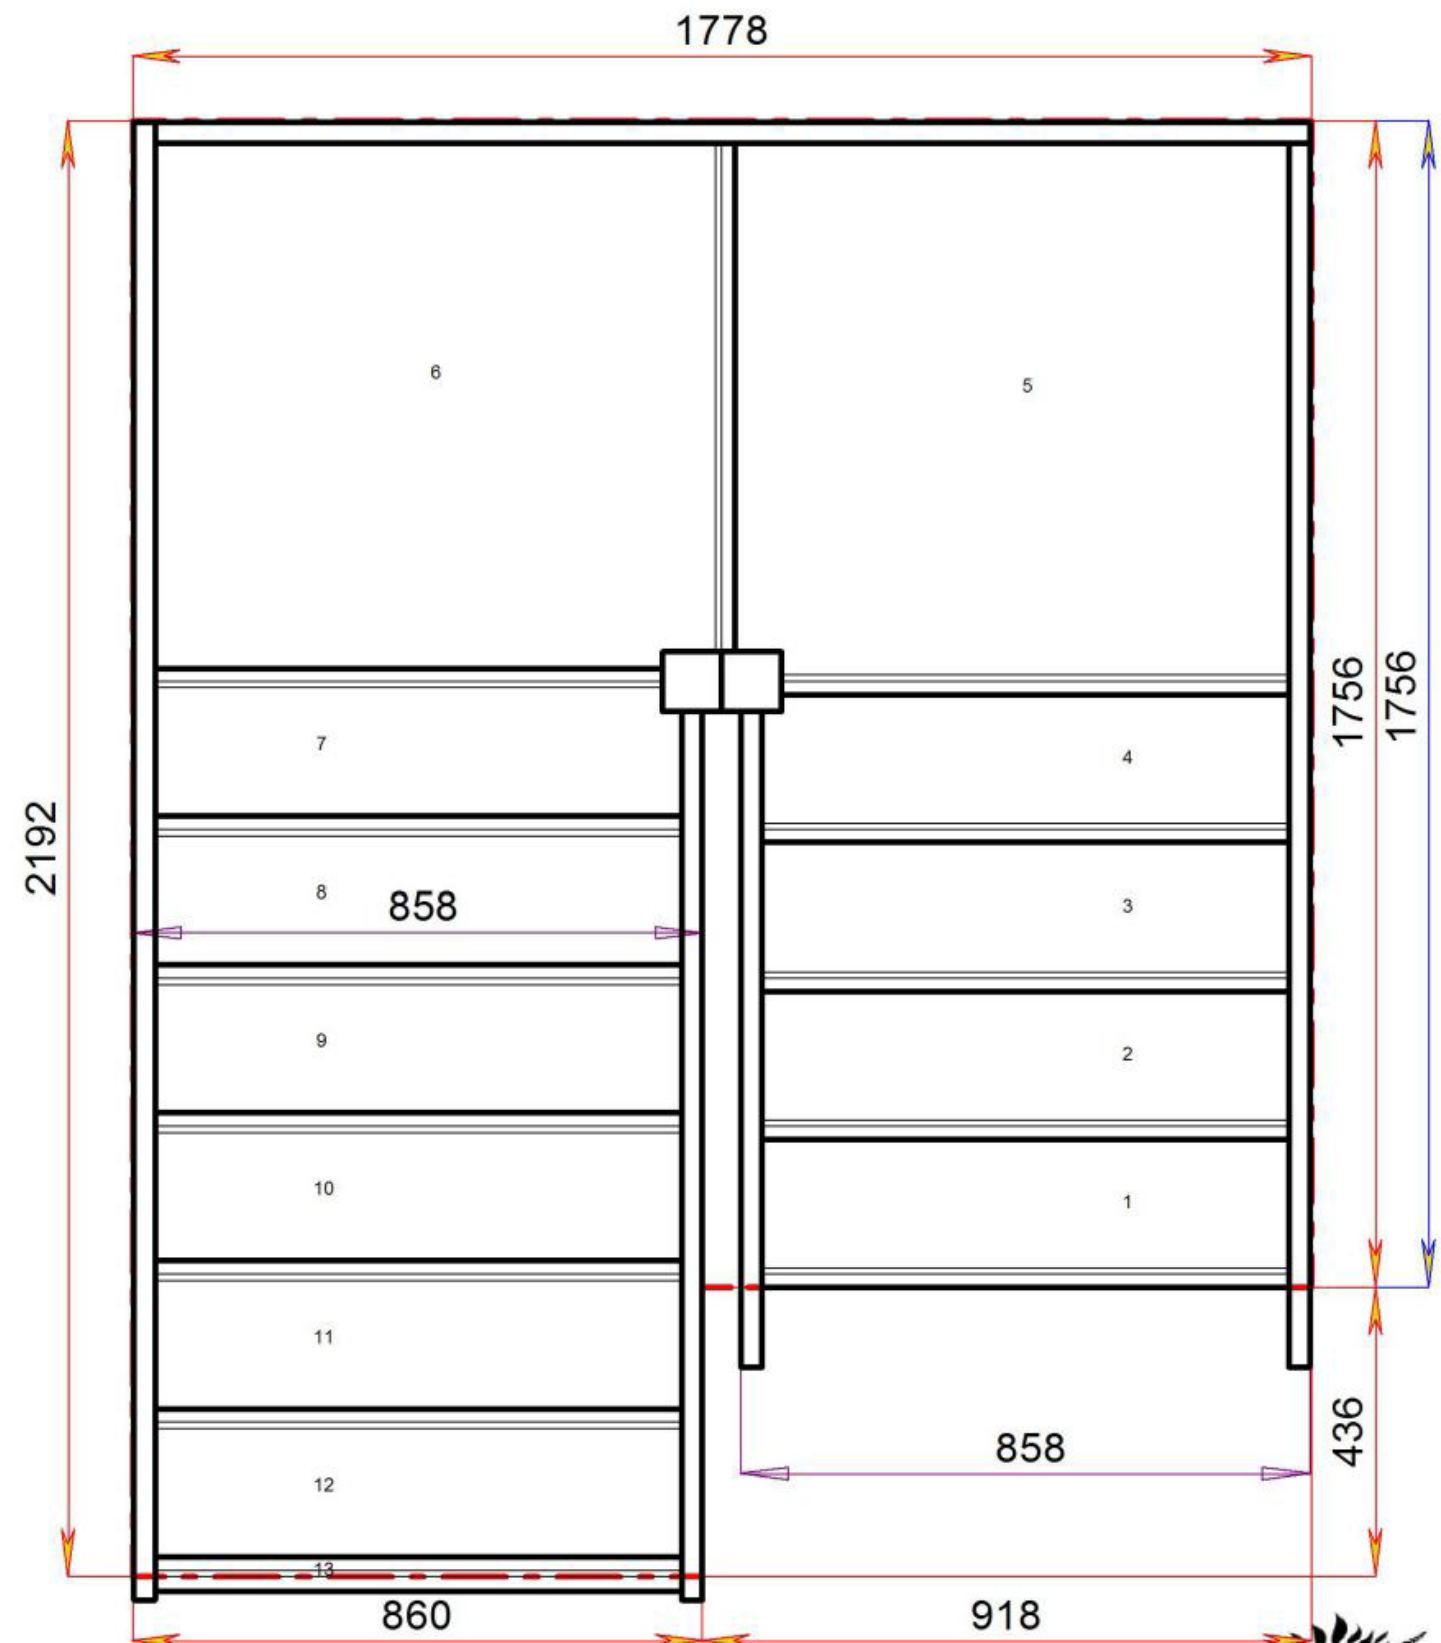

© 08090632B/11035

© 08090632B/11035

Stair Layouts-D QL

S4QLQL6N-LH

Stair:S4QLQL6N-LH

Floor to floor height 2600.000 mm