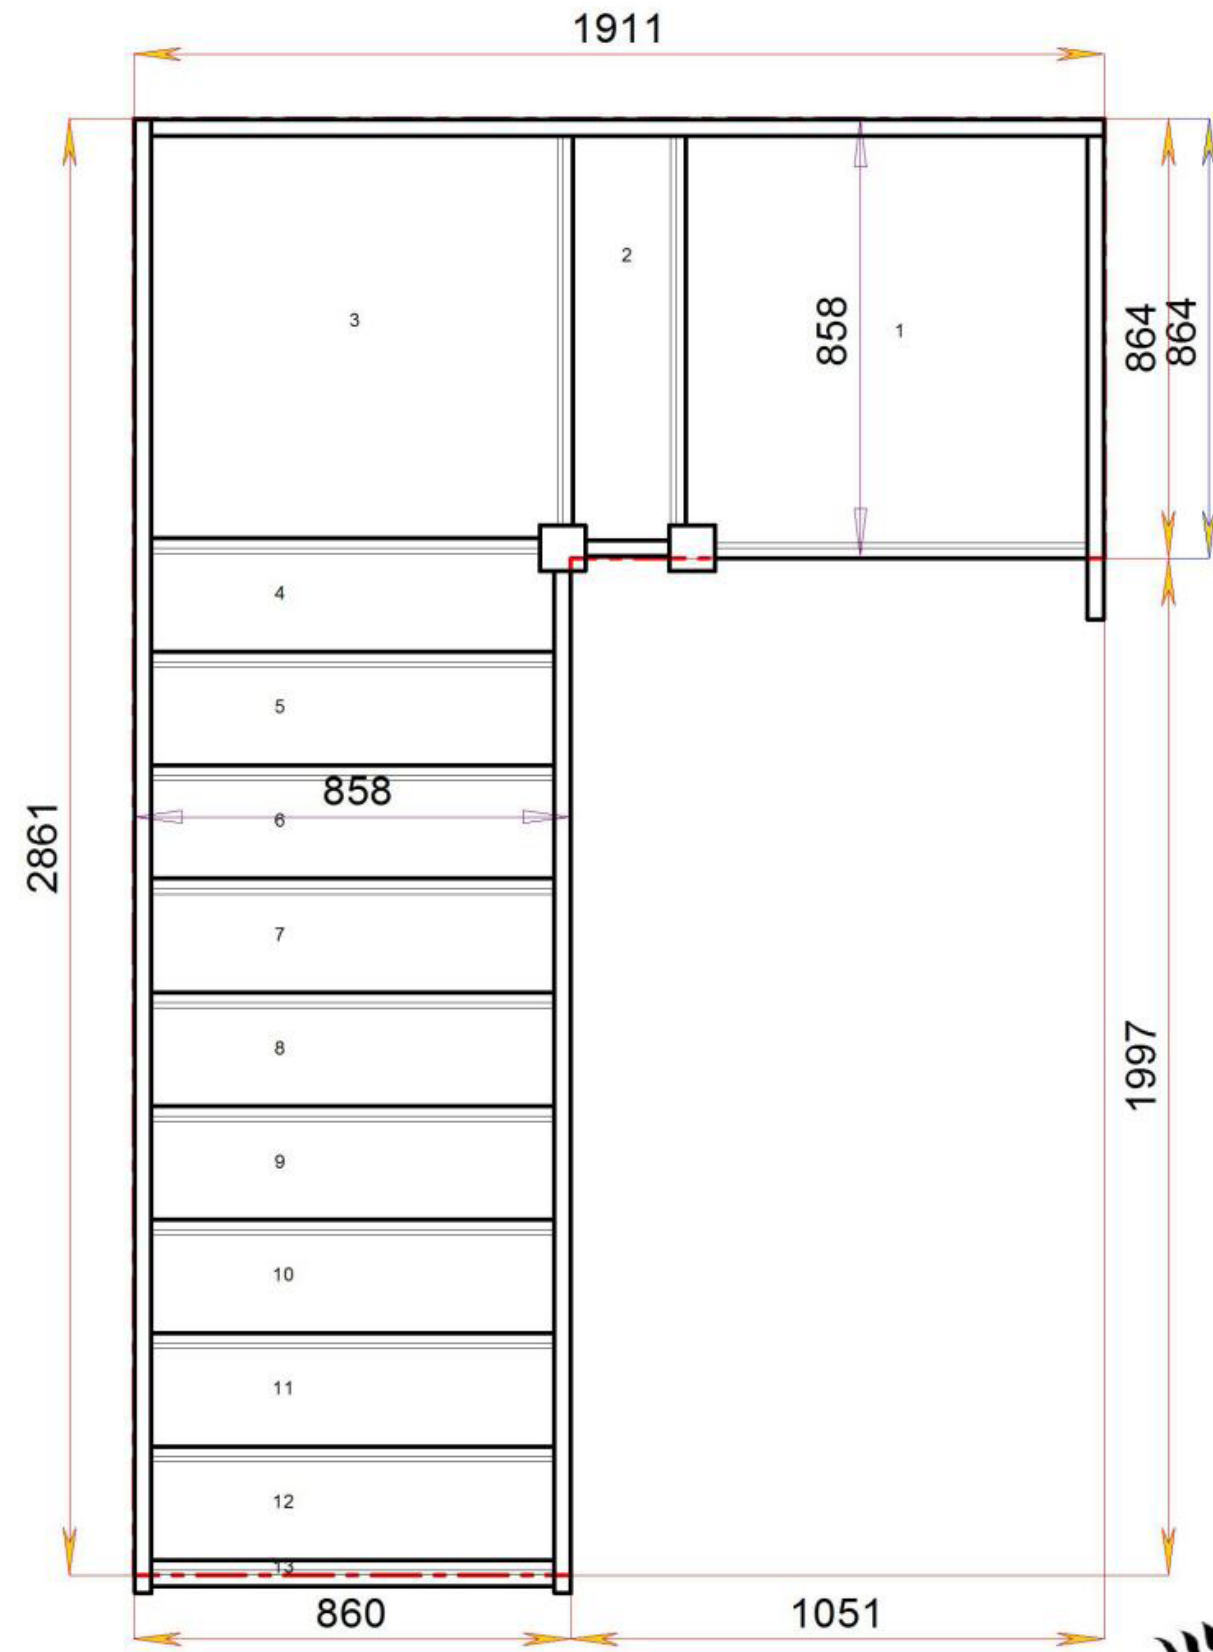

© 08090632B/11035

© 08090632B/11035

Stair Layouts-D QL

S2QL4QL4N-LH

Stair:S2QL4QL4N-LH

Floor to floor height 2600.000 mm

© 08090632B/11035

© 08090632B/11035

Stair Layouts-D QL

S9QL1QLN-LH

Floor to floor height

2600.000 mm

Stair:S9QLQL1N-LH

Stair Layouts-D QL

S9QLQL1N-LH

Floor to floor height

2600.000 mm

Stair Layouts-D QL

S10QLQLN-LH

Stair:S10QLQLN-LH

Floor to floor height

2600.000 mm

Stair Layouts-D QL

SQL1QL9N-LH

Stair:SQL1QL9N-LH

Floor to floor height

2600.000 mm

Stair Layouts-D QL

SQL2QL8N-LH

Stair:SQL2QL8N-LH

Floor to floor height

2600.000 mm