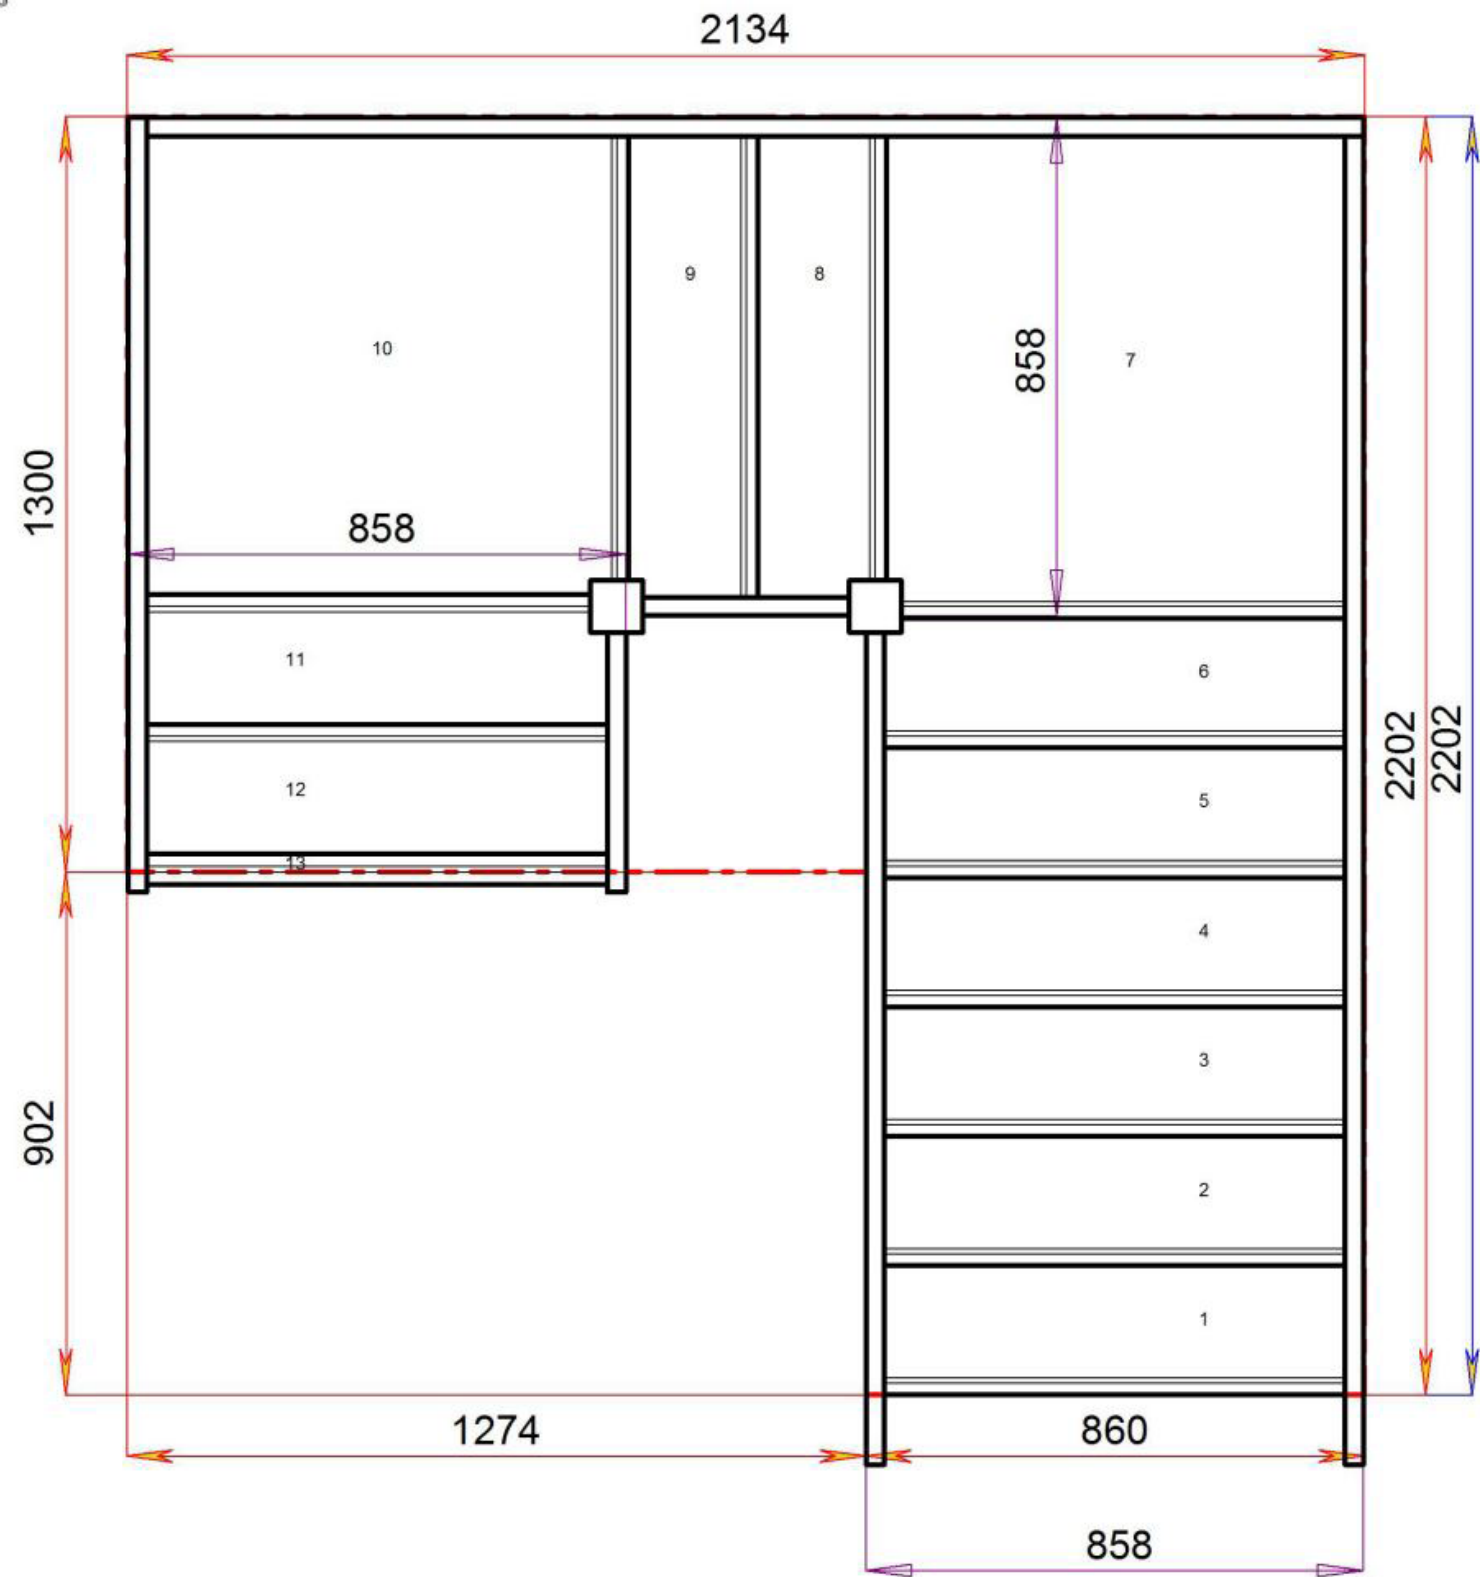

2600.000 mm

© 0800632811035

© 0800632811035

Stair Layouts-D QL

S1QL5QL4N-LH

Stair:S1QL5QL4N-LH

Floor to floor height

2600.000 mm

Stair Layouts-D QL

S6QL2QL2N-LH

Floor to floor height

2600.000 mm

STAIRPLAN

Stair Layouts-D QL

S6QL3QL1N-LH

Stair:S6QL3QL1N-LH