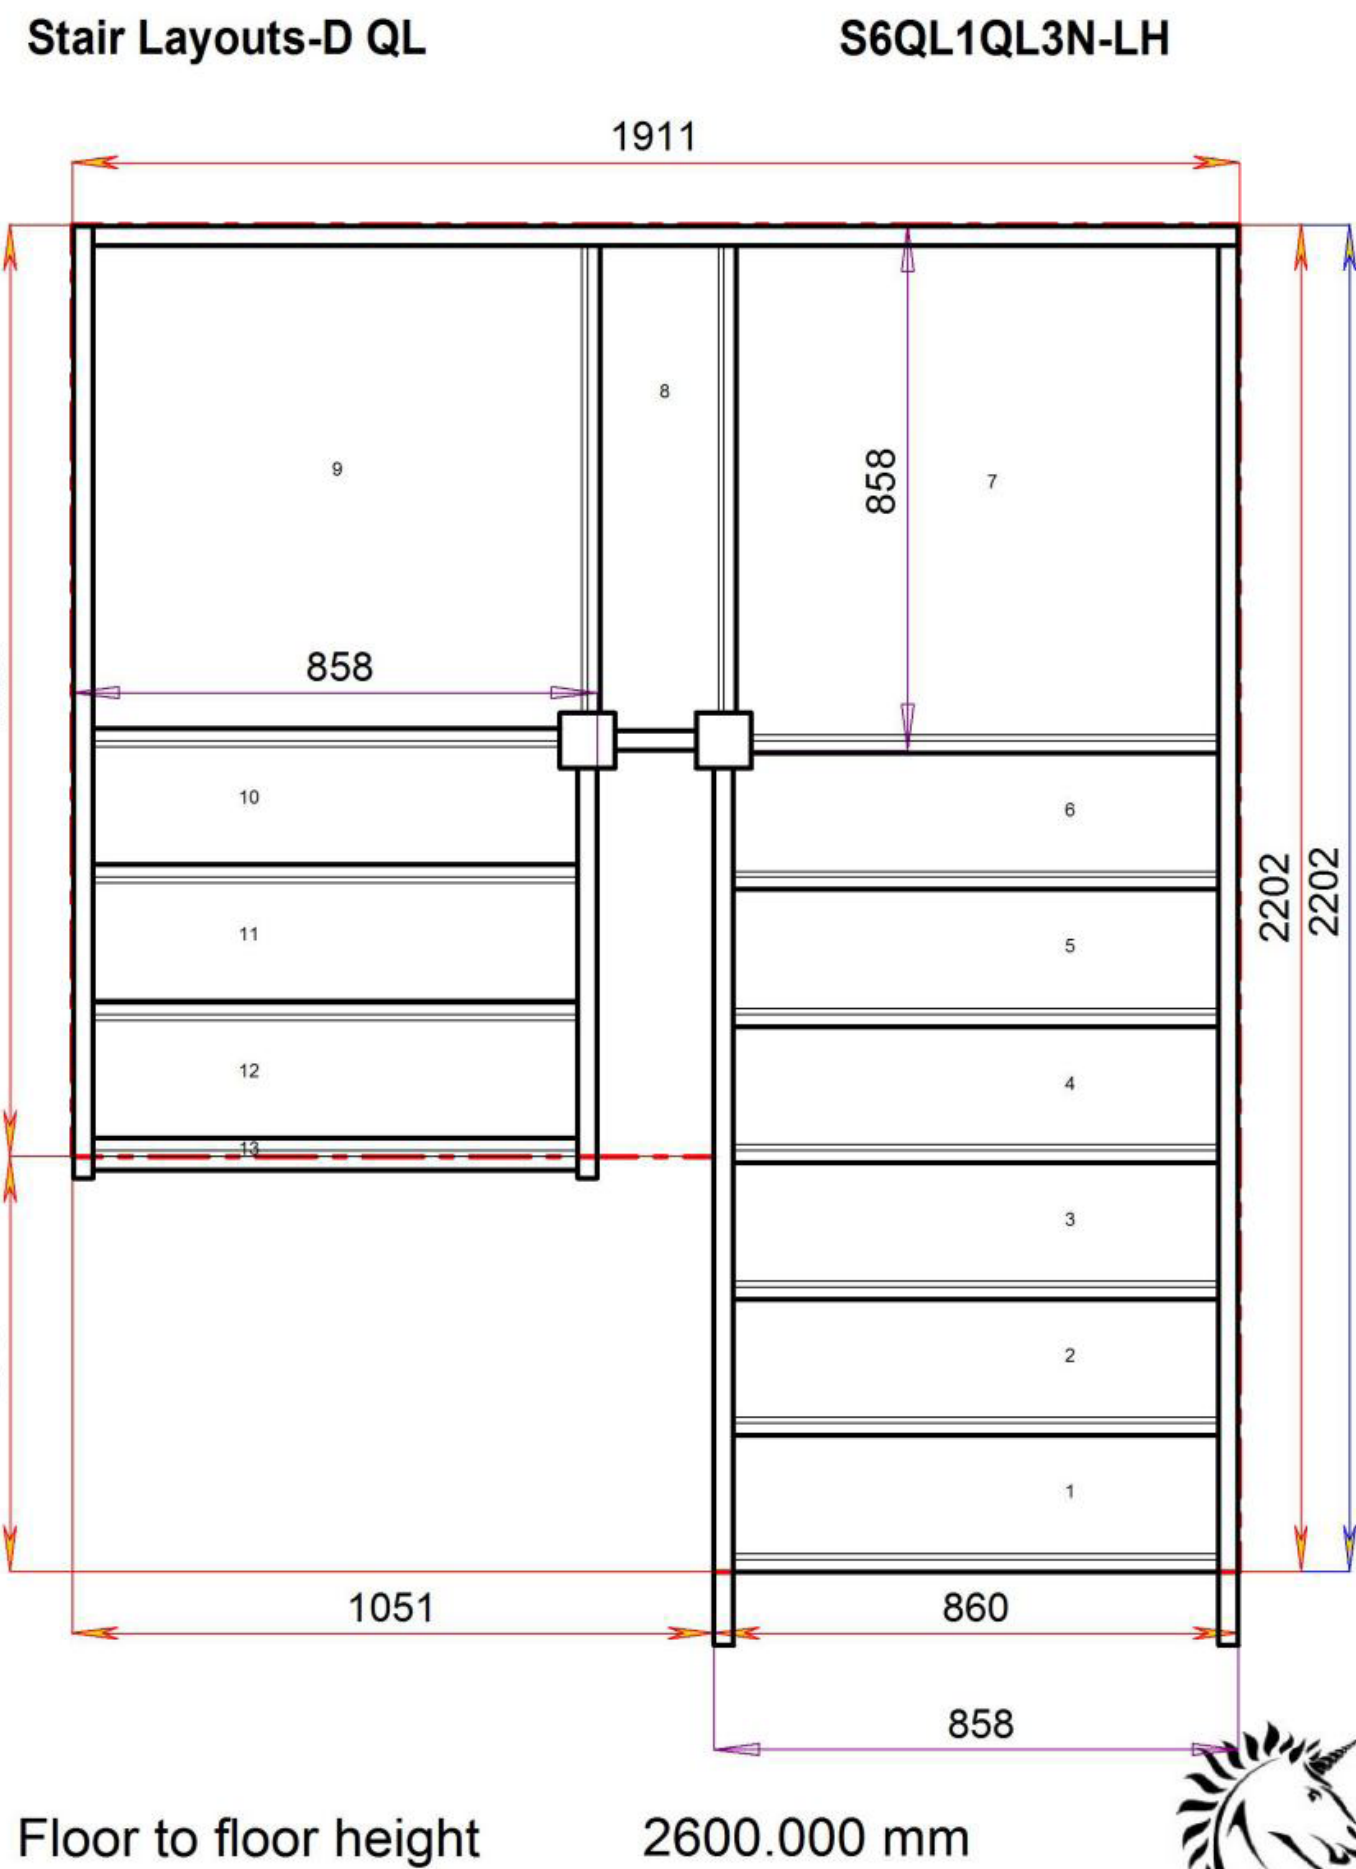

© 08090632B/11035