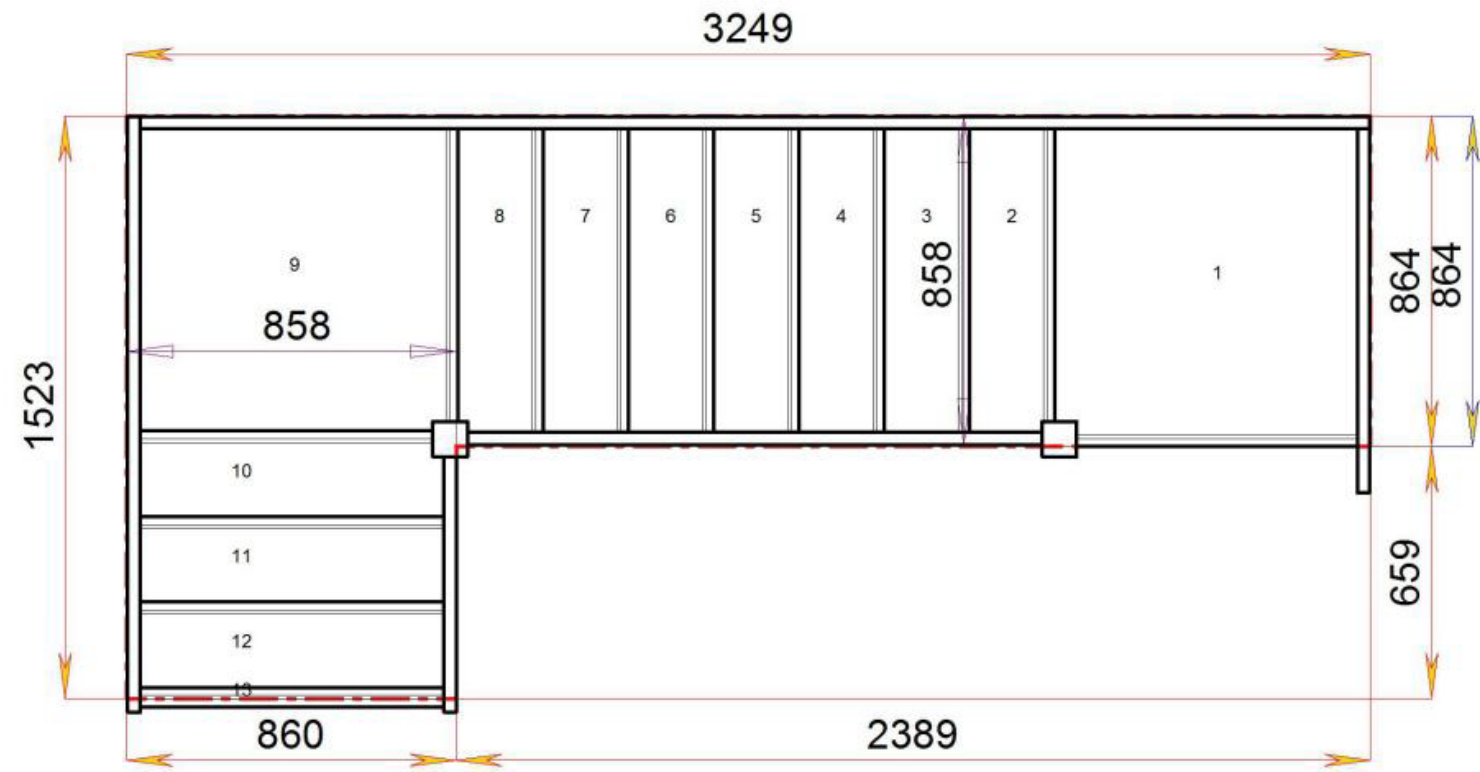

2600.000 mm

Stair Layouts-D QL

SQL5QL5N-LH

Stair:SQL5QL5N-LH

Floor to floor height

2600.000 mm

Stair Layouts-D QL

SQL6QL4N-LH

Stair:SQL6QL4N-LH

Floor to floor height

2600.000 mm

© 08090632B/11035

© 08090632B/11035

Stair Layouts-D QL

SQL7QL3N-LH

Stair:SQL7QL3N-LH

Floor to floor height

2600.000 mm

© 08090632B/11035

© 08090632B/11035

Stair Layouts-D QL

SQL8QL2N-LH

Stair:SQL8QL2N-LH

Floor to floor height