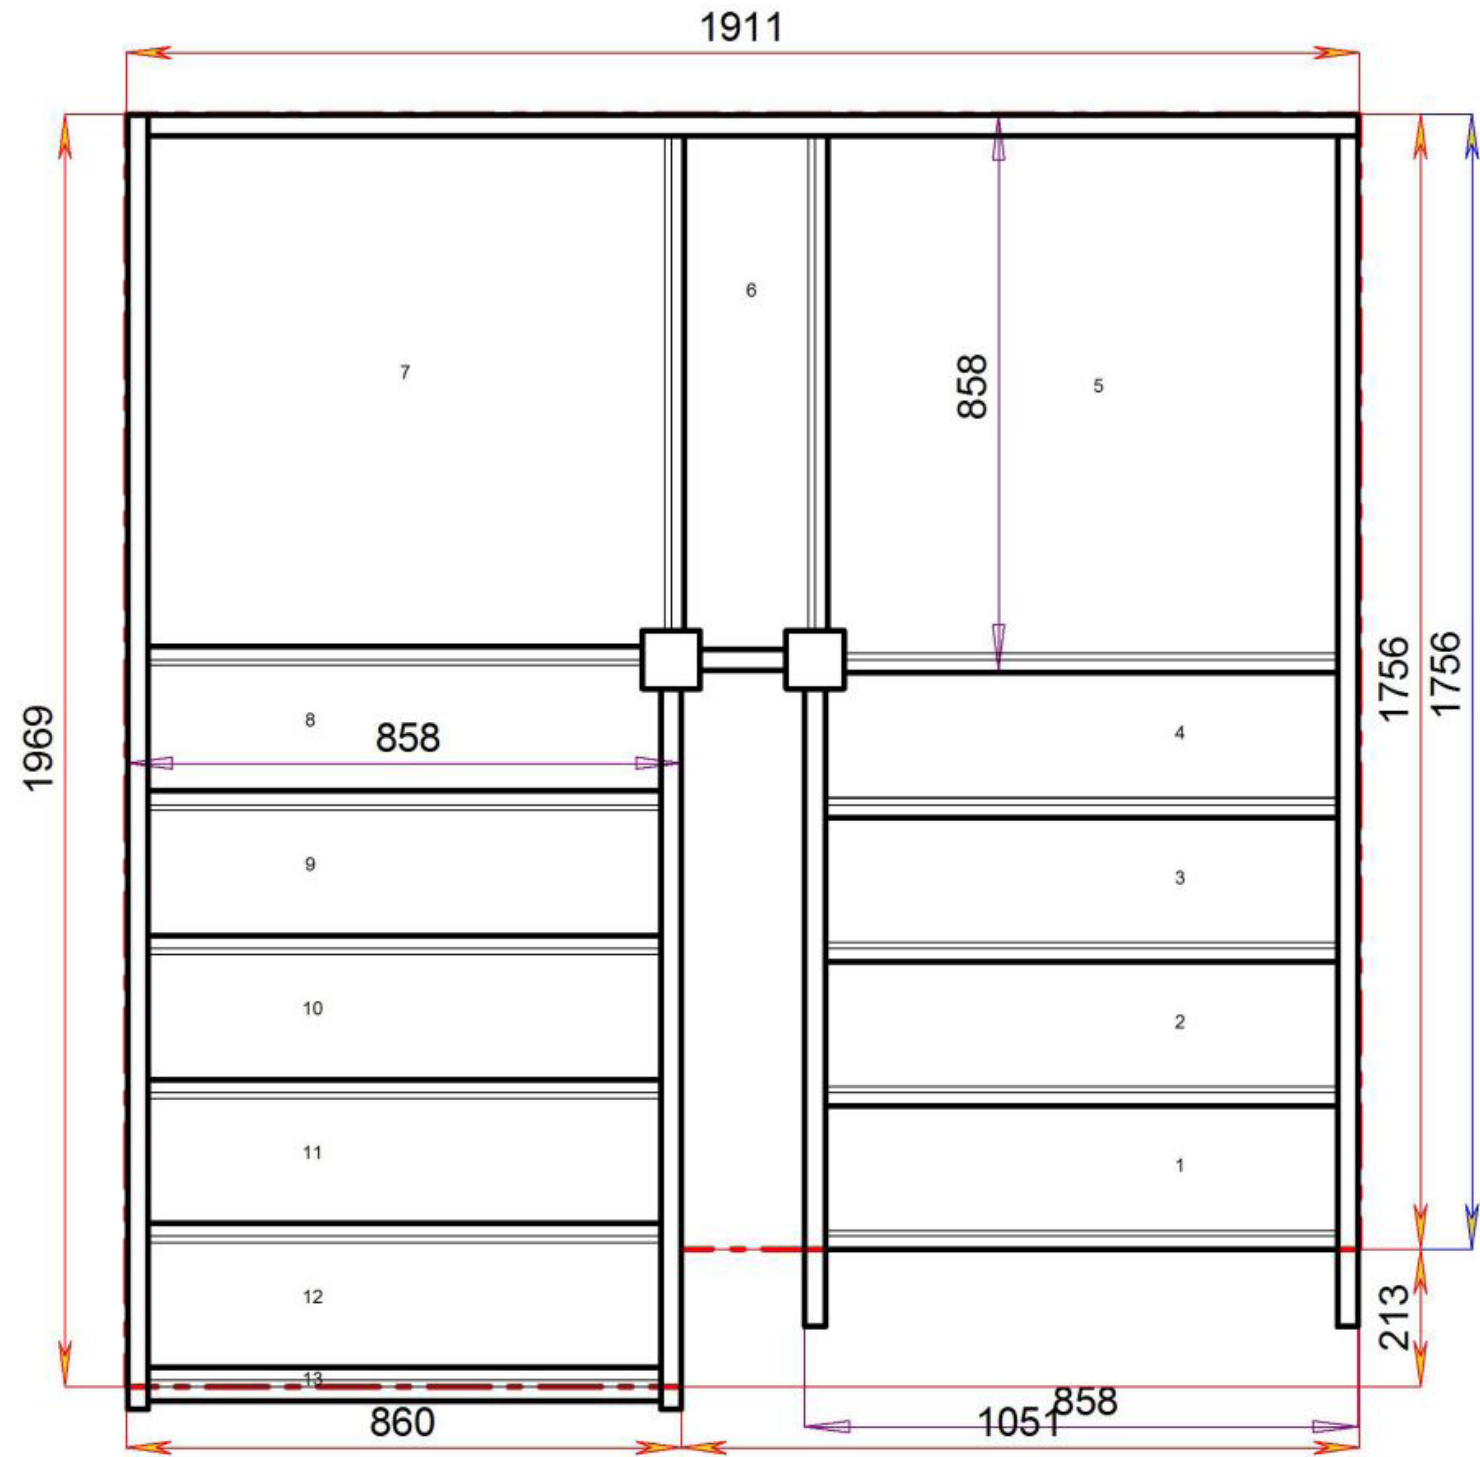

Stair-S5QL5QLN-LH

Stair-S5QLQL5N-LH

For a fully made to measure double Quarter Landing staircase with layouts like these contact us with the Plan reference number for a quotation.

We need to know which material specification you would like quoting in from our [model range](#) also.

2600.000 mm

© 0800632811035

© 0800632811035

Stair Layouts-D QL

S1QL5QL4N-LH

Stair:S1QL5QL4N-LH

Floor to floor height

2600.000 mm

2600.000 mm

Stair:S3QLQL7N-LH

© 08090632B/11035

Stair Layouts-D QL

S3QLQL7N-LH

Floor to floor height 2600.000 mm

© 08090632B/11035

© 08090632B/11035

Stair Layouts-D QL

S4QL1QL5N-LH

Stair:S4QL1QL5N-LH

Floor to floor height

2600.000 mm

© 08090632B/11035

© 08090632B/11035

Stair Layouts-D QL