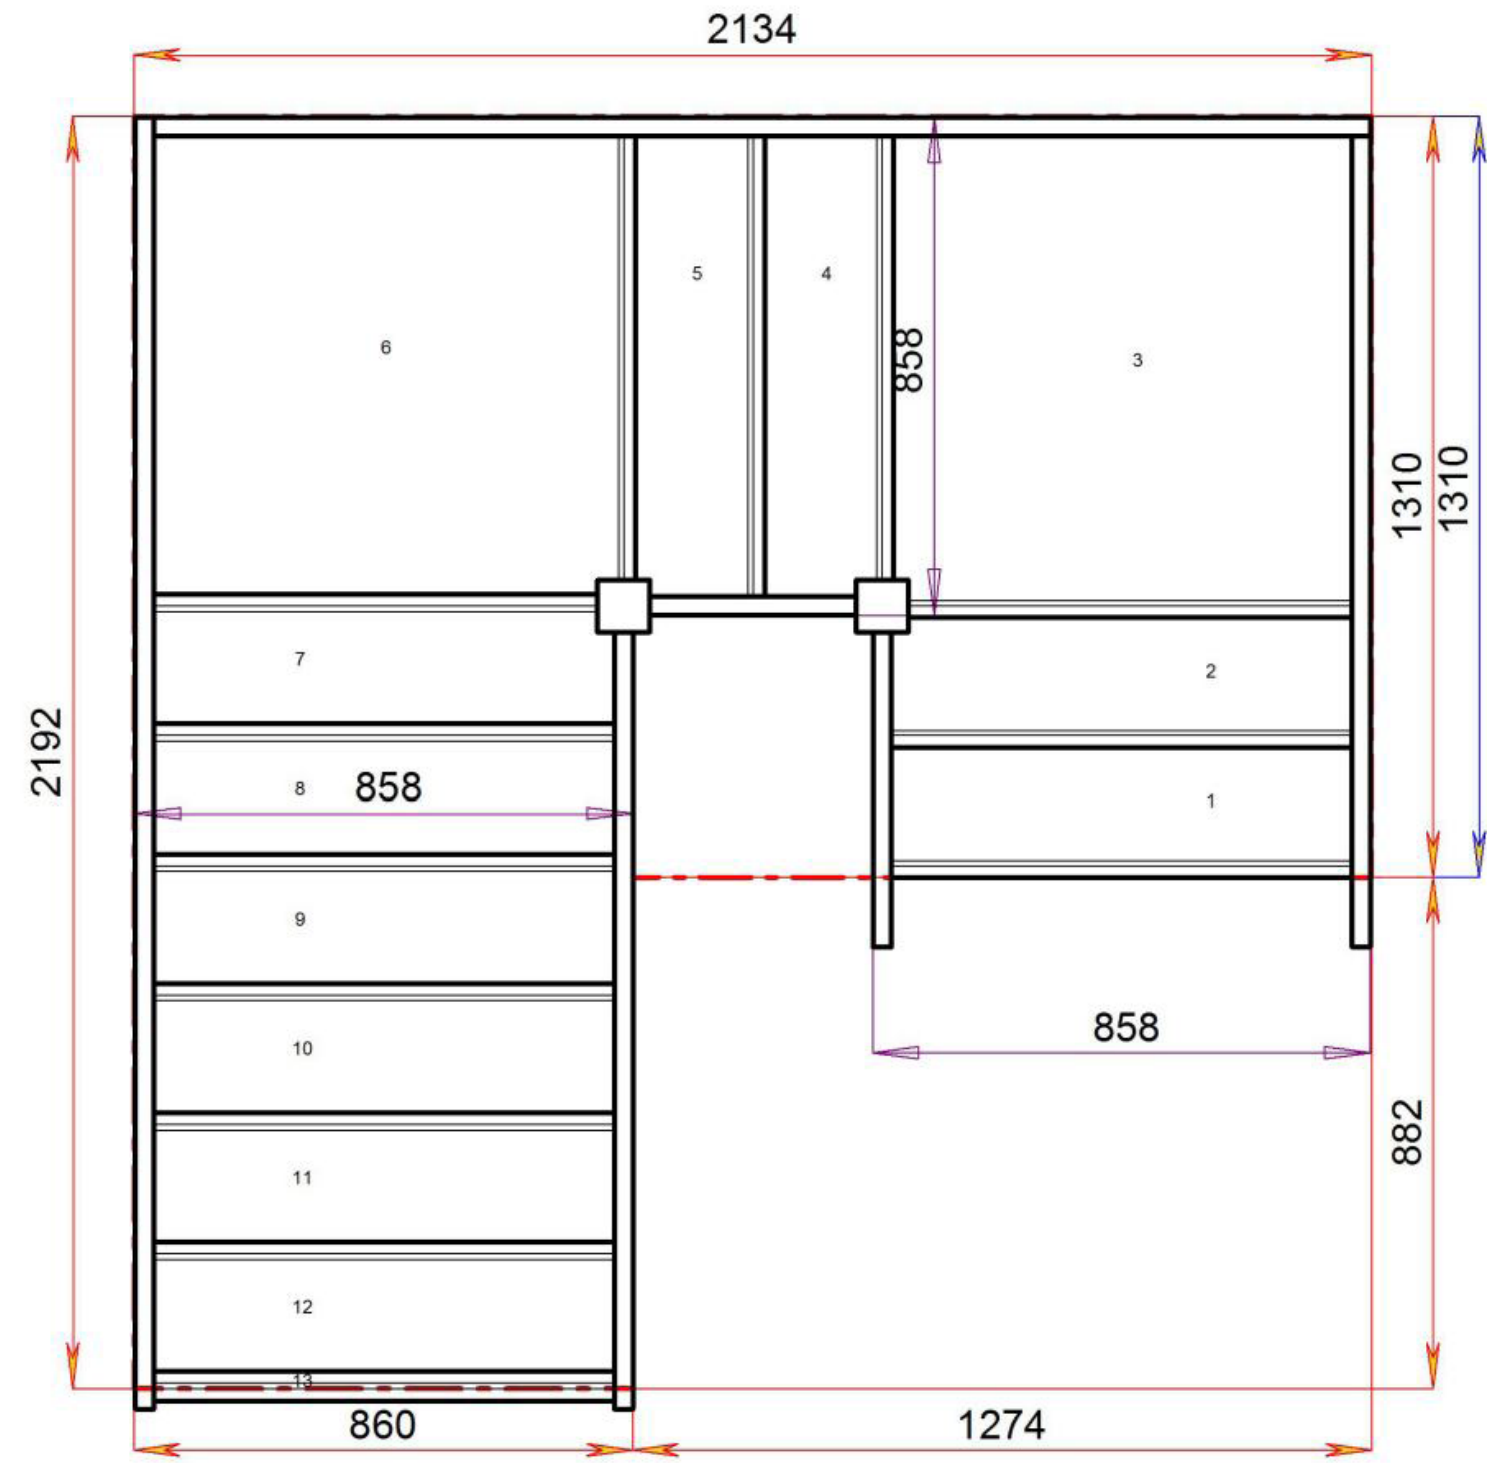

Stair-S1QL8QL1N-LH

Stair-S1QL9QLN-LH

Stair-S1QLQL9N-LH

Stair-S2QL1QL7N-LH

For a fully made to measure double Quarter Landing staircase with layouts like these contact us with the Plan reference number for a quotation.

S1QL9QLN-LH

Stair:S1QL9QLN-LH

Floor to floor height

2600.000 mm

Stair Layouts-D QL

S1QLQL9N-LH

Stair:S1QLQL9N-LH

Floor to floor height

2600.000 mm

Stair:S2QL1QL7N-LH

© 08090632B/11035

Floor to floor height 2600.000 mm

Stair Layouts-D QL

S2QL2QL6N-LH

Stair:S2QL2QL6N-LH

Floor to floor height

2600.000 mm

© 08090632B/11035

© 08090632B/11035

Stair Layouts-D QL

S2QL3QL5N-LH

Stair:S2QL3QL5N-LH

Floor to floor height

2600.000 mm