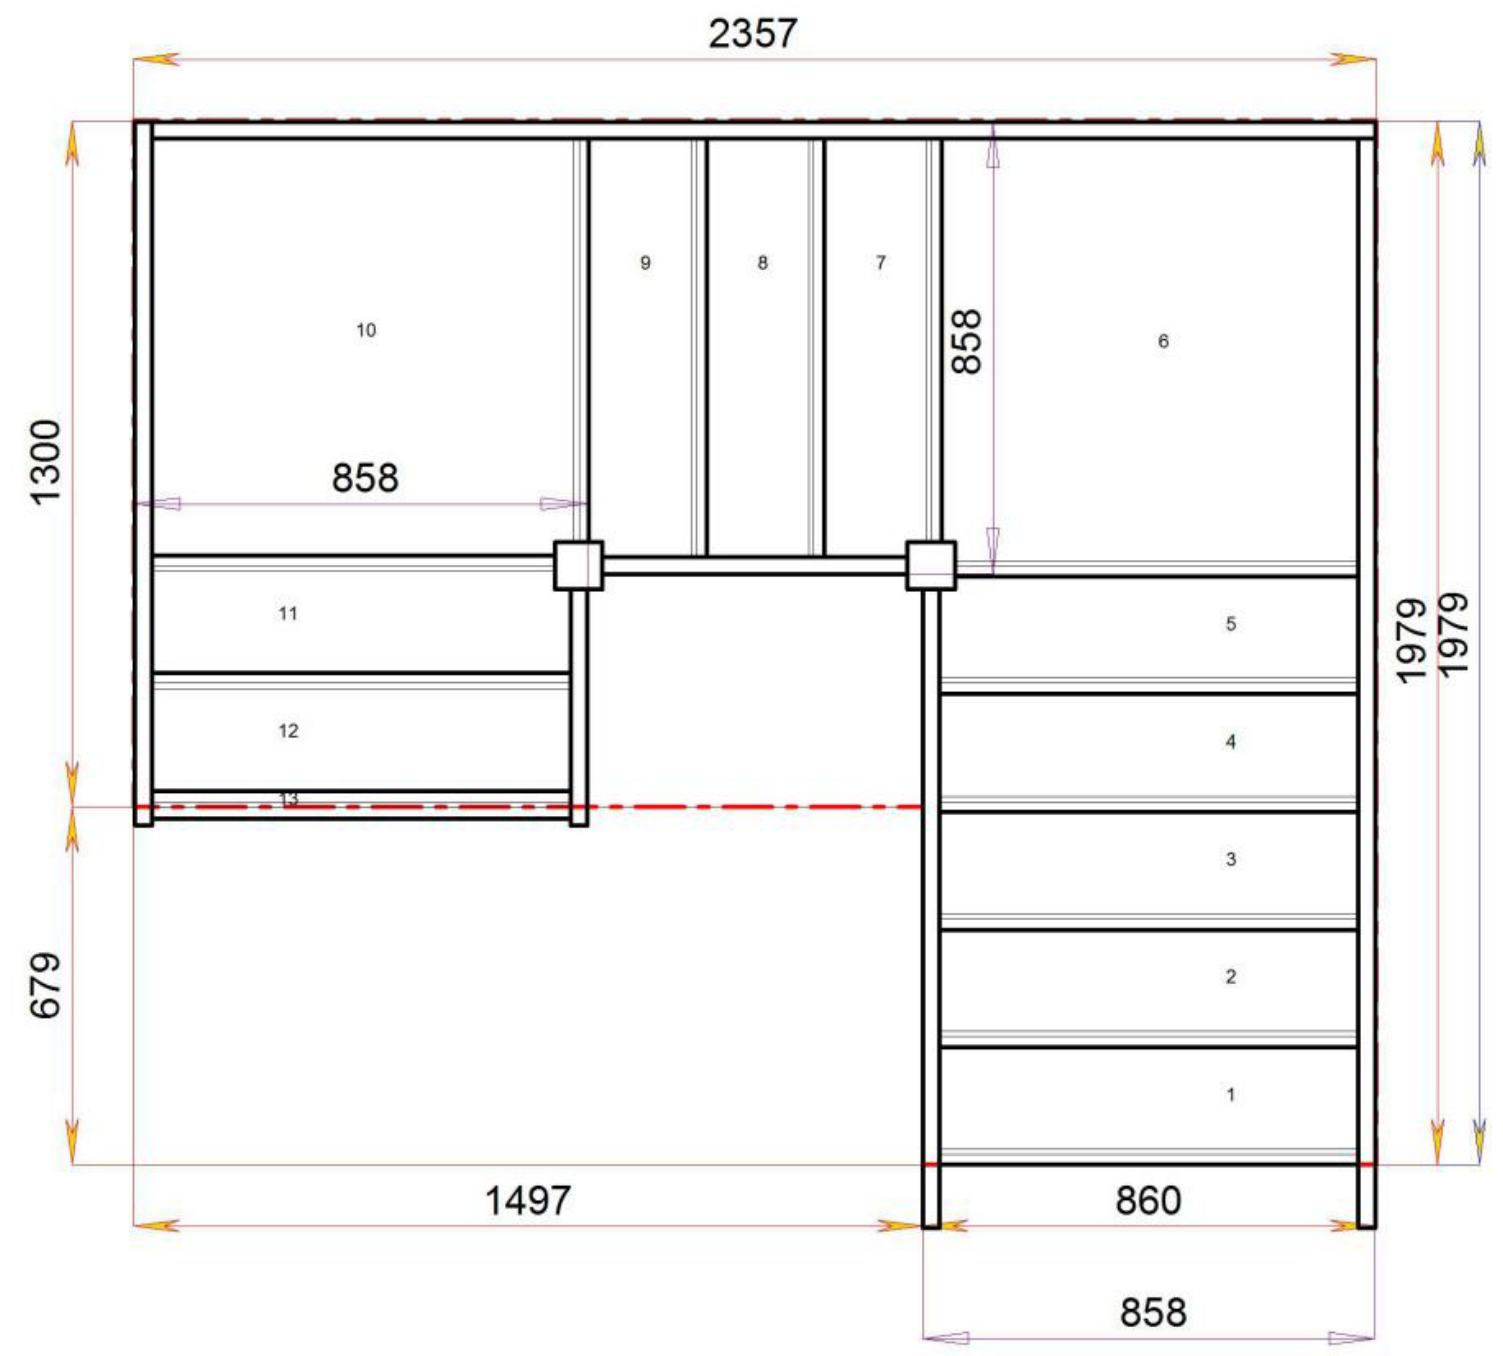

Stair-SQL4QL6N-LH

Stair-SQL5QL5N-LH

For a fully made to measure double Quarter Landing staircase with layouts like these contact us with the Plan reference number for a quotation.

We need to know which material specification you would like quoting in from our [model range](#) also.

2600.000 mm

© 0800632811035

© 0800632811035

Stair Layouts-D QL

S1QL5QL4N-LH

Stair:S1QL5QL4N-LH

Floor to floor height

2600.000 mm

Floor to floor height

2600.000 mm

© 08090632B/11035

© 08090632B/11035

Stair Layouts-D QL

S5QL3QL2N-LH

Stair:S5QL3QL2N-LH

Floor to floor height

2600.000 mm

© 08090632B/11035

© 08090632B/11035

Stair Layouts-D QL

S5QL4QL1N-LH

Stair:S5QL4QL1N-LH

Floor to floor height

2600.000 mm