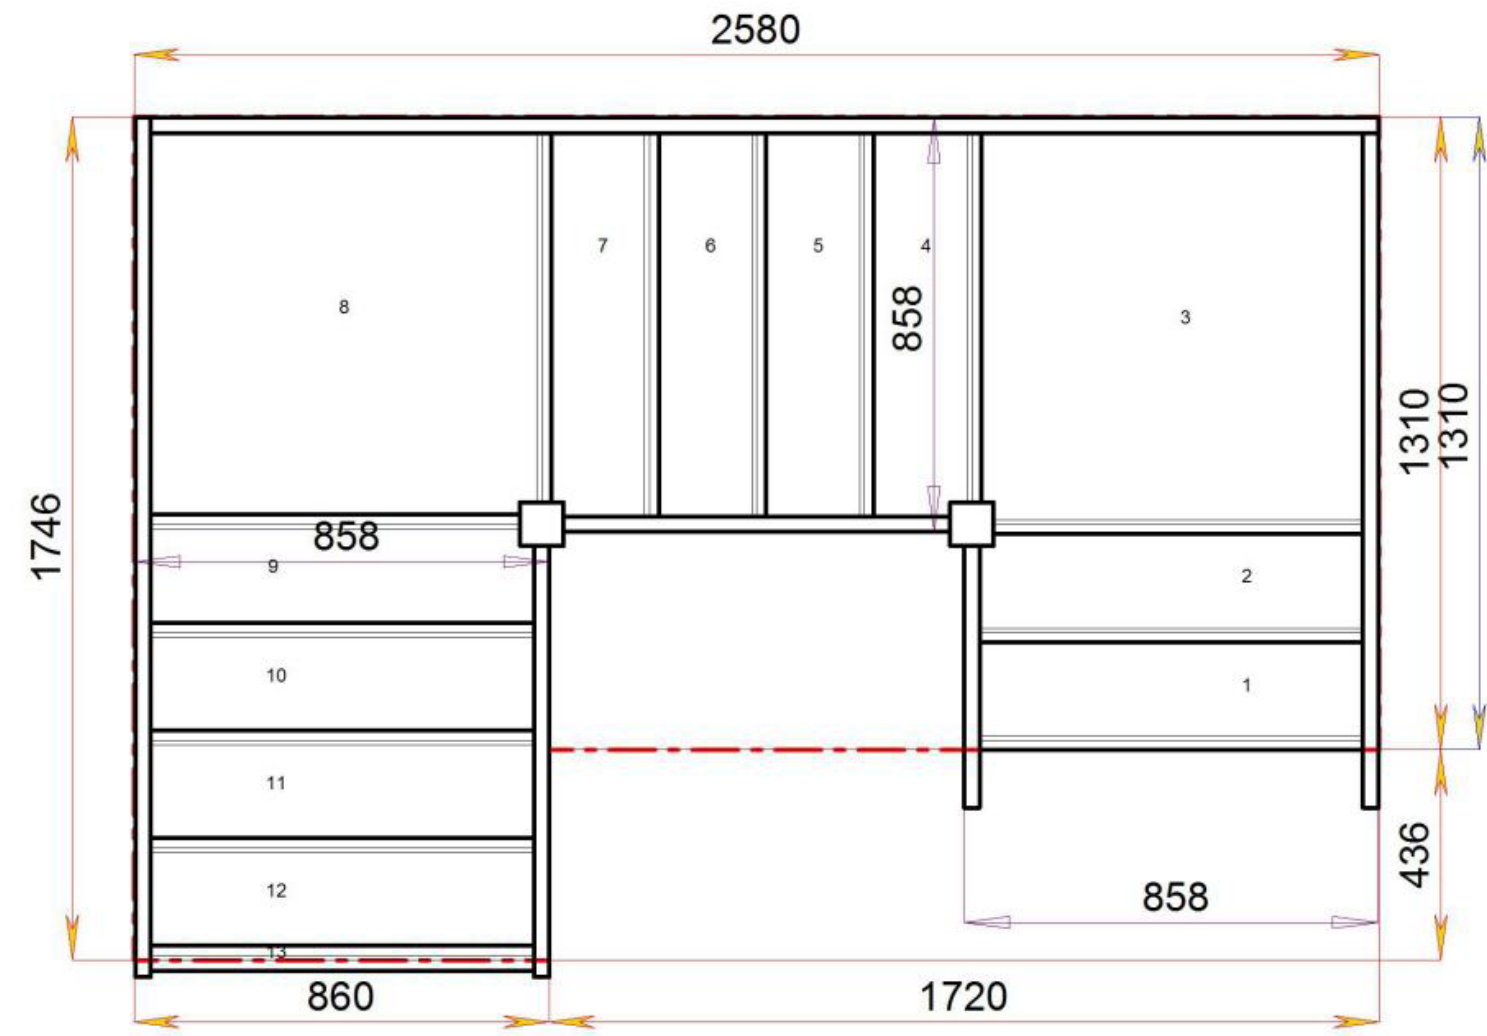

Stair-S1QL8QL1N-LH

Stair-S1QL9QLN-LH

Stair-S1QLQL9N-LH

Stair-S2QL1QL7N-LH

For a fully made to measure double Quarter Landing staircase with layouts like these contact us with the Plan reference number for a quotation.

Stair-S3QL1QL6N-LH

Stair-S3QL2QL5N-LH

For a fully made to measure double Quarter Landing staircase with layouts like these contact us with the Plan reference number for a quotation.

We need to know which material specification you would like quoting in from our [model range](#) also.

2600.000 mm

© 08090632B/11035

© 08090632B/11035

Stair Layouts-D QL

S2QL3QL5N-LH

Stair:S2QL3QL5N-LH

Floor to floor height

2600.000 mm

© 08090632B/11035

© 08090632B/11035

Stair Layouts-D QL

S2QL4QL4N-LH

Stair:S2QL4QL4N-LH

Floor to floor height 2600.000 mm

© 08090632B/11035

© 08090632B/11035