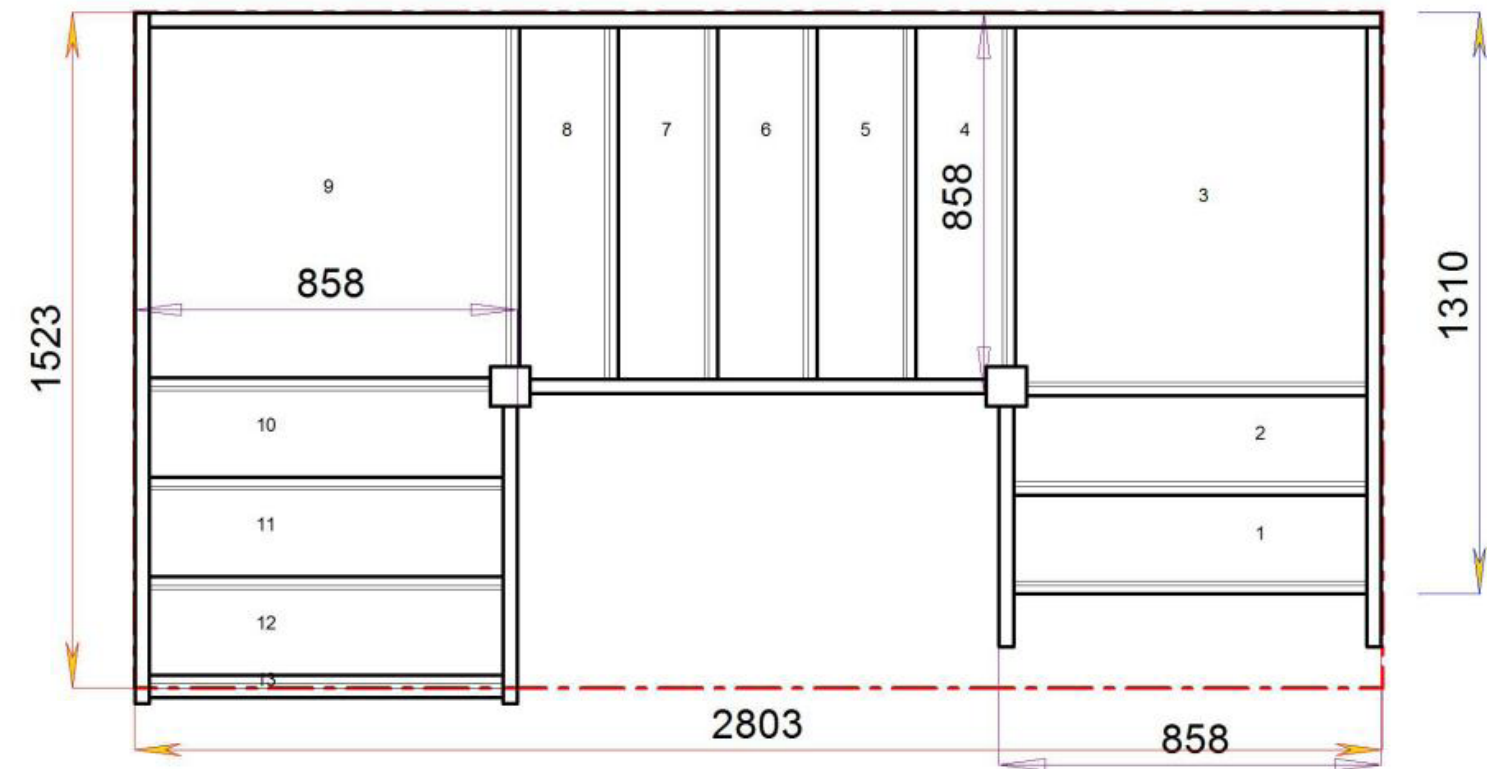

Stair-S1QL8QL1N-LH

Stair-S1QL9QLN-LH

Stair-S1QLQL9N-LH

Stair-S2QL1QL7N-LH

For a fully made to measure double Quarter Landing staircase with layouts like these contact us with the Plan reference number for a quotation.

2600.000 mm

© 08090632B/11035

© 08090632B/11035

Stair Layouts-D QL

S2QL3QL5N-LH

Stair:S2QL3QL5N-LH

Floor to floor height

2600.000 mm

© 08090632B/11035

© 08090632B/11035

Stair Layouts-D QL

S2QL4QL4N-LH

Stair:S2QL4QL4N-LH

Floor to floor height 2600.000 mm

© 08090632B/11035

© 08090632B/11035

Stair Layouts-D QL

S2QL5QL3N-LH

Stair:S2QL5QL3N-LH

Floor to floor height

2600.000 mm

© 08090632B/11035

Stair Layouts-D QL

S2QL6QL2N-LH