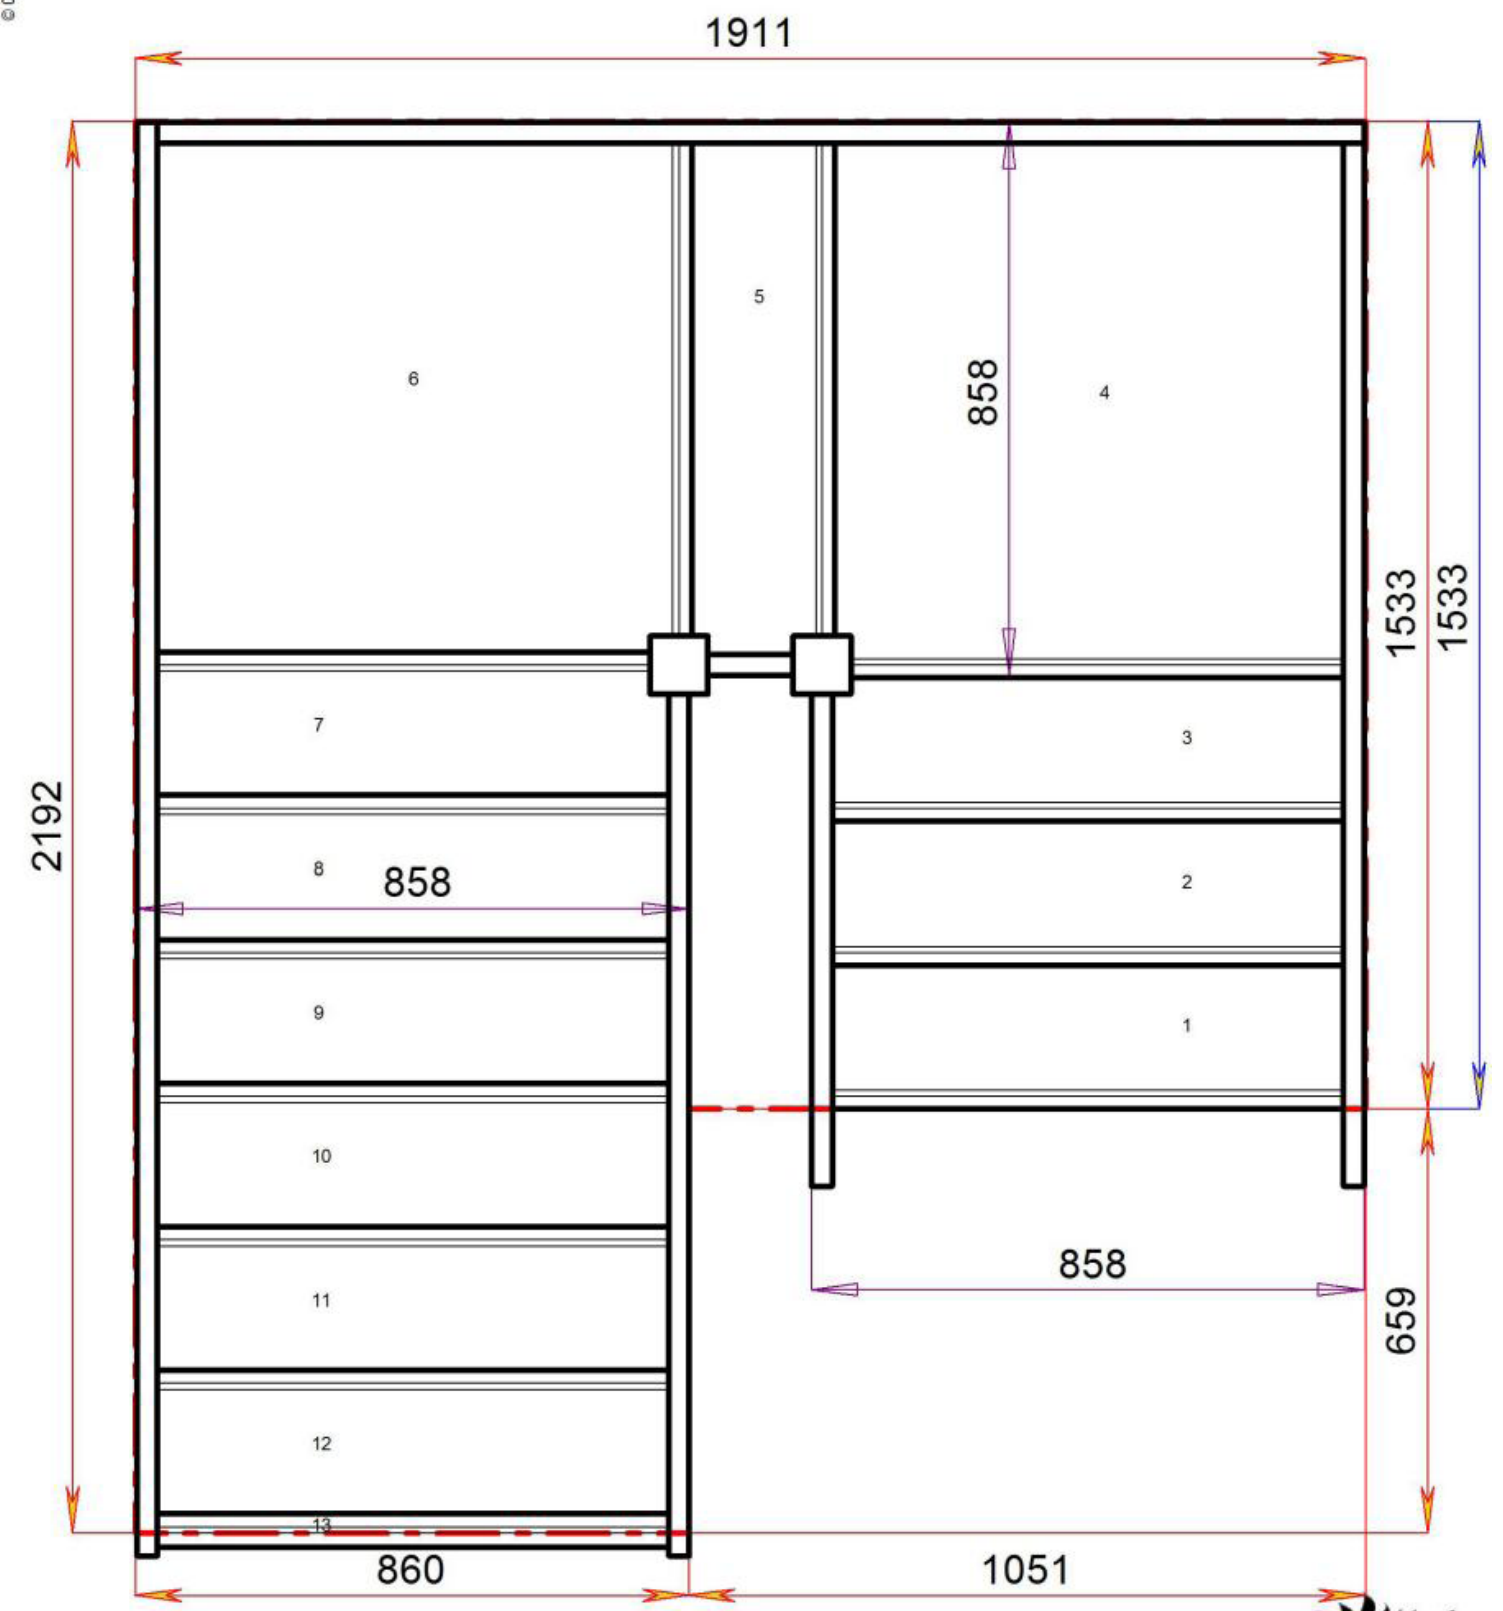

Stair-S1QL8QL1N-LH

Stair-S1QL9QLN-LH

Stair-S1QLQL9N-LH

Stair-S2QL1QL7N-LH

For a fully made to measure double Quarter Landing staircase with layouts like these contact us with the Plan reference number for a quotation.

Stair-S3QL1QL6N-LH

Stair-S3QL2QL5N-LH

For a fully made to measure double Quarter Landing staircase with layouts like these contact us with the Plan reference number for a quotation.

We need to know which material specification you would like quoting in from our [model range](#) also.

Stair-S5QL5QLN-LH

Stair-S5QLQL5N-LH

For a fully made to measure double Quarter Landing staircase with layouts like these contact us with the Plan reference number for a quotation.

We need to know which material specification you would like quoting in from our [model range](#) also.

2600.000 mm

Stair Layouts-D QL

S2QLQL8N-LH

Stair:S2QLQL8N-LH

Floor to floor height 2600.000 mm

Stair Layouts-D QL

S3QL1QL6N-LH

Stair:S3QL1QL6N-LH