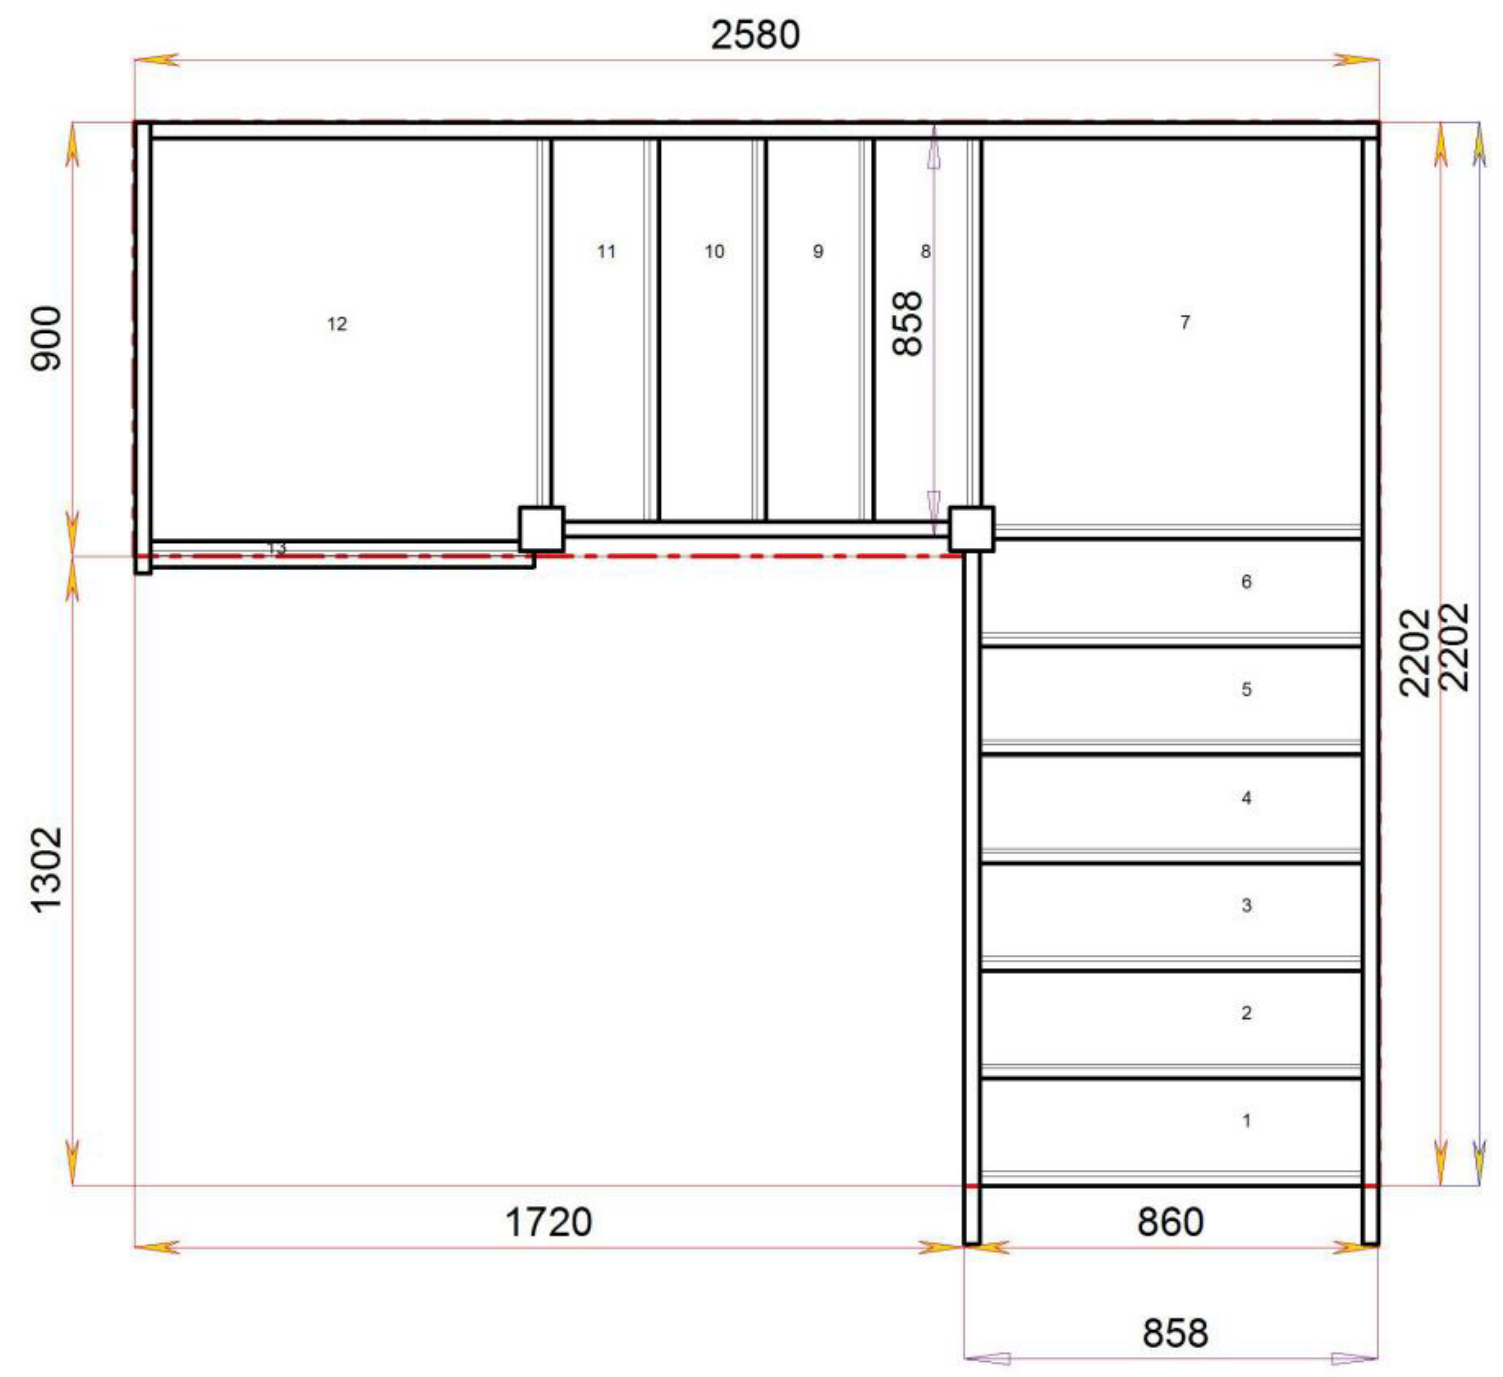

2600.000 mm

© 0800632811035

© 0800632811035

Stair Layouts-D QL

S1QL5QL4N-LH

Stair:S1QL5QL4N-LH

Floor to floor height

2600.000 mm

© 080906328/11035

Stair Layouts-D QL

S1QL7QL2N-LH

Stair:S1QL7QL2N-LH

Floor to floor height

2600.000 mm

© 080906328/11035

Stair:S1QL8QL1N-LH

Stair Layouts-D QL

S6QL2QL2N-LH

Floor to floor height

2600.000 mm

STAIRPLAN

Stair Layouts-D QL

S6QL3QL1N-LH

Stair:S6QL3QL1N-LH

Floor to floor height 2600.000 mm

Stair Layouts-D QL

S6QL4QLN-LH

Stair:S6QL4QLN-LH

Floor to floor height 2600.000 mm

© 08090632B/11035

Stair:S6QLQL4N-LH

© 08090632B/11035