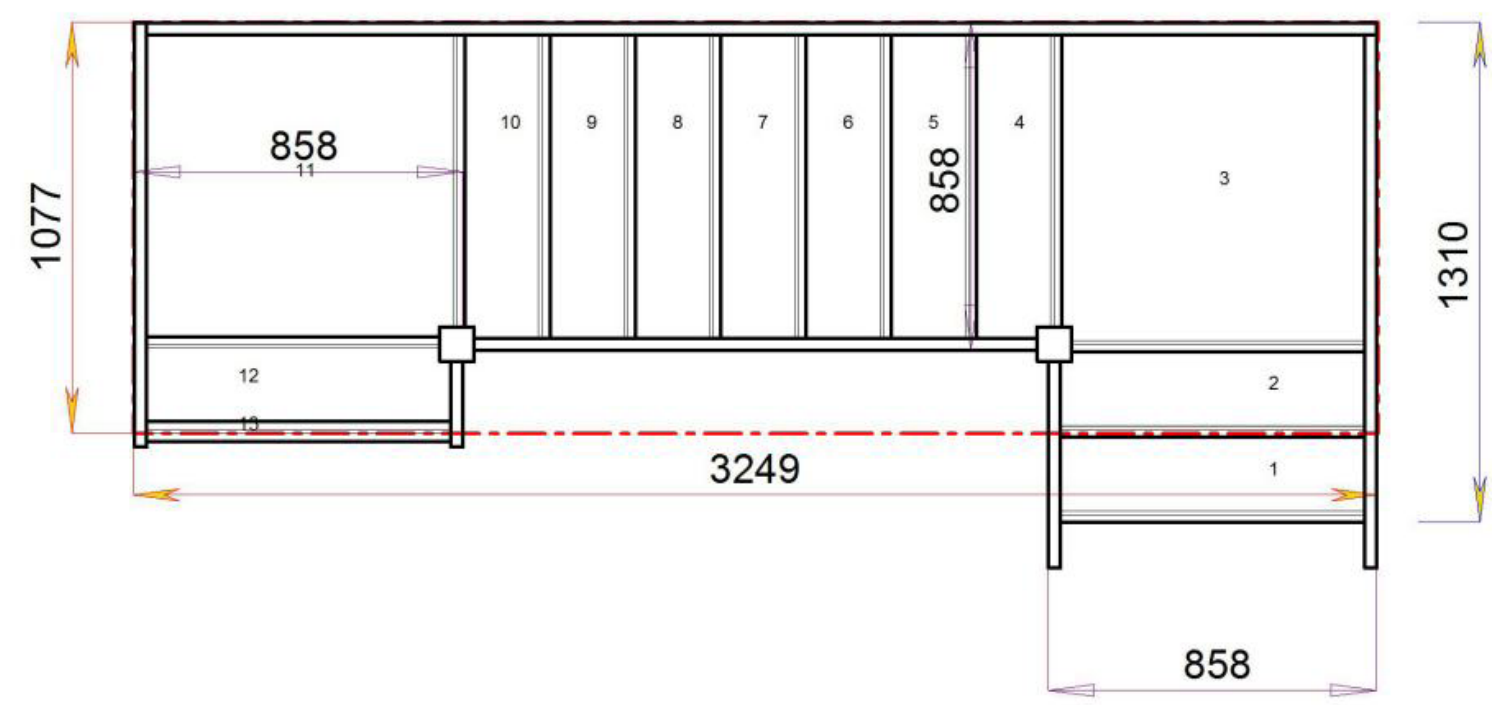

Stair-S3QL1QL6N-LH

Stair-S3QL2QL5N-LH

For a fully made to measure double Quarter Landing staircase with layouts like these contact us with the Plan reference number for a quotation.

We need to know which material specification you would like quoting in from our [model range](#) also.

Stair Layouts-D QL

S2QL5QL3N-LH

Stair:S2QL5QL3N-LH

Floor to floor height

2600.000 mm

© 08090632B/11035

Stair Layouts-D QL

S2QL6QL2N-LH

Stair:S2QL6QL2N-LH

Floor to floor height

2600.000 mm

© 08090632B/11035

© 08090632B/11035

Stair Layouts-D QL

S2QL7QL1N-LH

Stair:S2QL7QL1N-LH

Floor to floor height

2600.000 mm

© 08090632B/11035

© 08090632B/11035

Stair Layouts-D QL

S2QL8QLN-LH

Stair:S2QL8QLN-LH

Floor to floor height