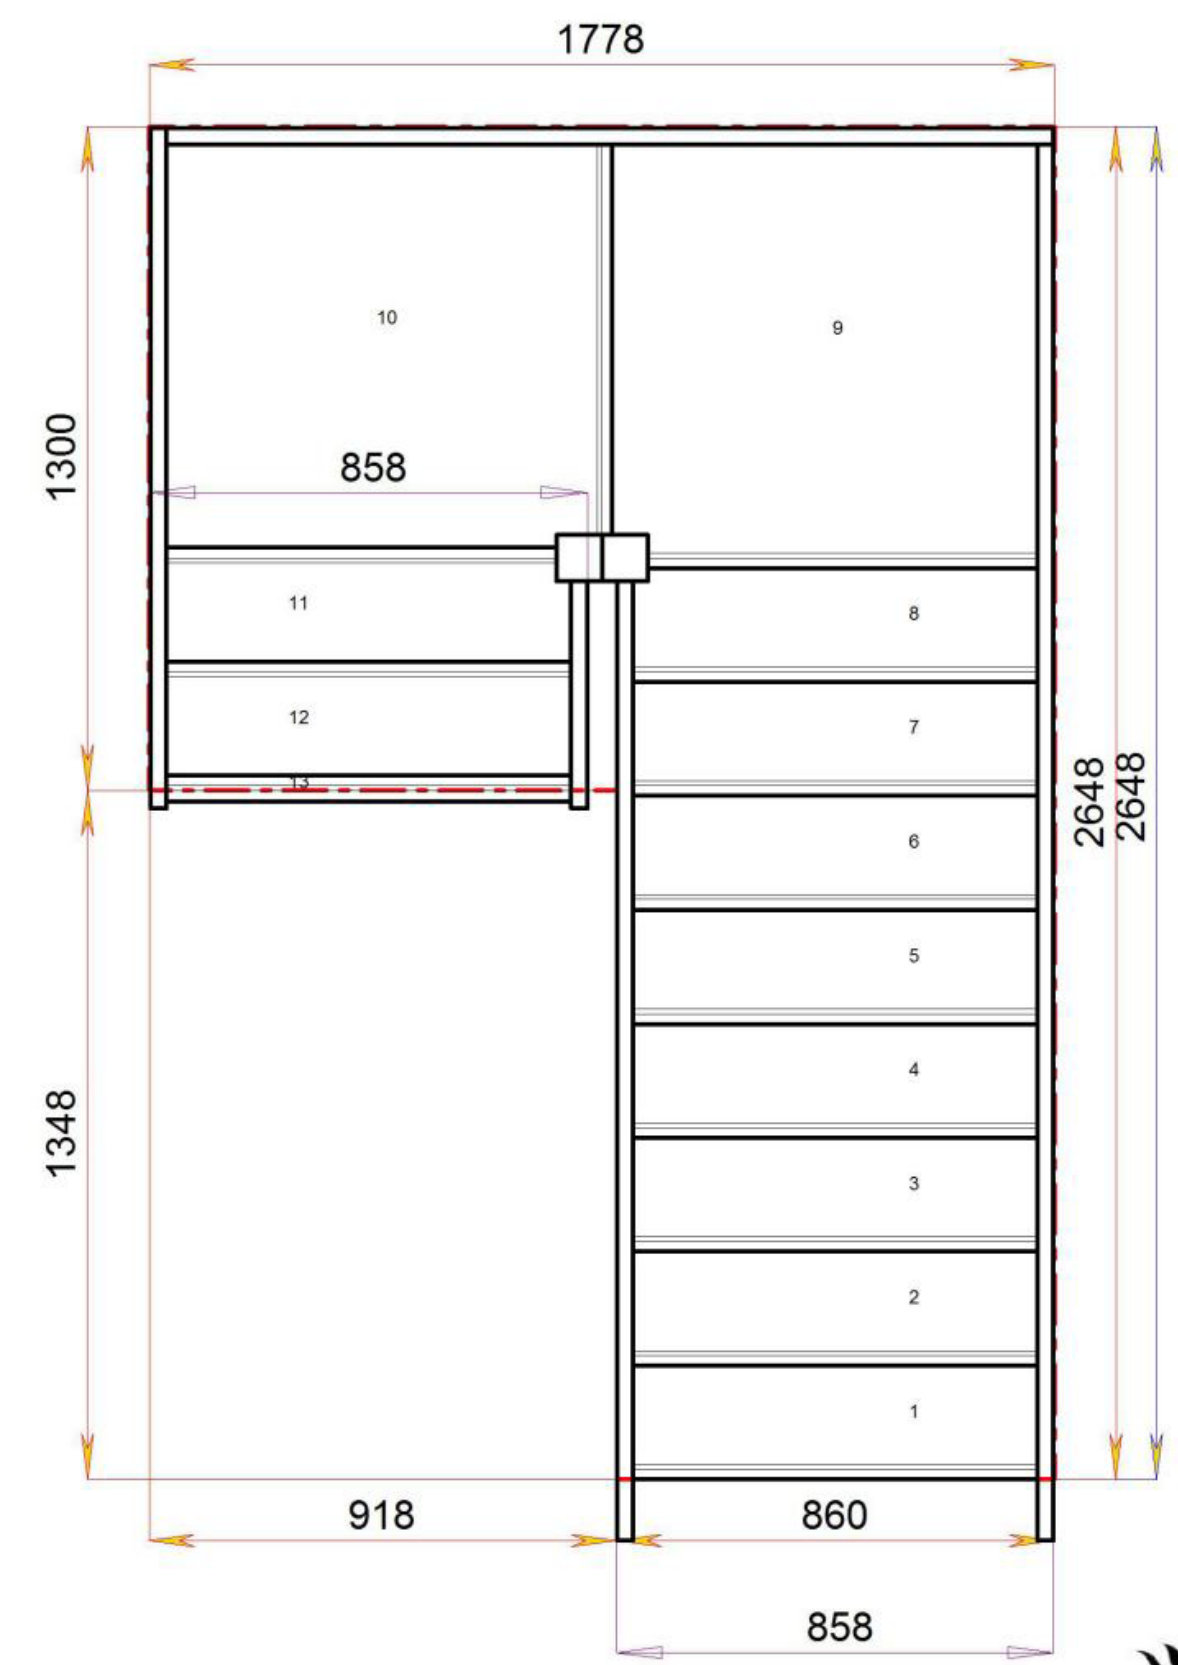

2600.000 mm

© 08090632B/11035

© 08090632B/11035

Stair Layouts-D QL

S2QL3QL5N-LH

Stair:S2QL3QL5N-LH

Floor to floor height

2600.000 mm

© 08090632B/11035

© 08090632B/11035

Stair Layouts-D QL

S2QL4QL4N-LH

Stair:S2QL4QL4N-LH

Floor to floor height 2600.000 mm

© 08090632B/11035

© 08090632B/11035

Floor to floor height

2600.000 mm

Stair:S8QLQL2N-LH

Stair Layouts-D QL

S8QLQL2N-LH

Floor to floor height

2600.000 mm

Stair:S9QL1QLN-LH

Stair Layouts-D QL

S9QL1QLN-LH

Floor to floor height

2600.000 mm

Stair:S9QLQL1N-LH

Stair Layouts-D QL

S9QLQL1N-LH

Floor to floor height