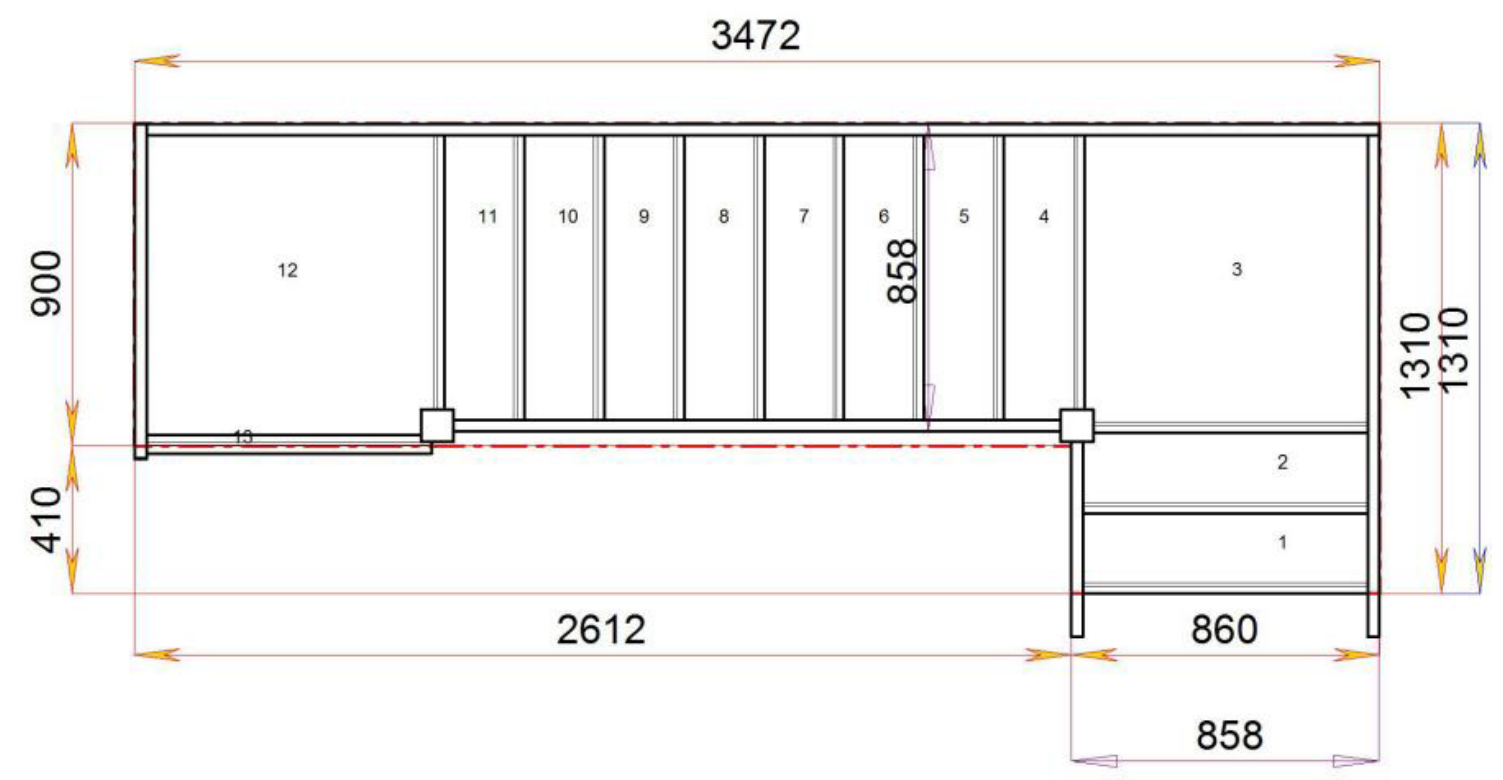

Stair-S1QL8QL1N-LH

Stair-S1QL9QLN-LH

Stair-S1QLQL9N-LH

Stair-S2QL1QL7N-LH

For a fully made to measure double Quarter Landing staircase with layouts like these contact us with the Plan reference number for a quotation.

Stair-S3QL1QL6N-LH

Stair-S3QL2QL5N-LH

For a fully made to measure double Quarter Landing staircase with layouts like these contact us with the Plan reference number for a quotation.

We need to know which material specification you would like quoting in from our [model range](#) also.

Floor to floor height

2600.000 mm

© 08090632B/11035

© 08090632B/11035

Stair Layouts-D QL

S2QL8QLN-LH

Stair:S2QL8QLN-LH

Floor to floor height

2600.000 mm

Stair Layouts-D QL

S2QLQL8N-LH

Stair:S2QLQL8N-LH

Floor to floor height 2600.000 mm

Stair Layouts-D QL

S3QL1QL6N-LH

Stair:S3QL1QL6N-LH