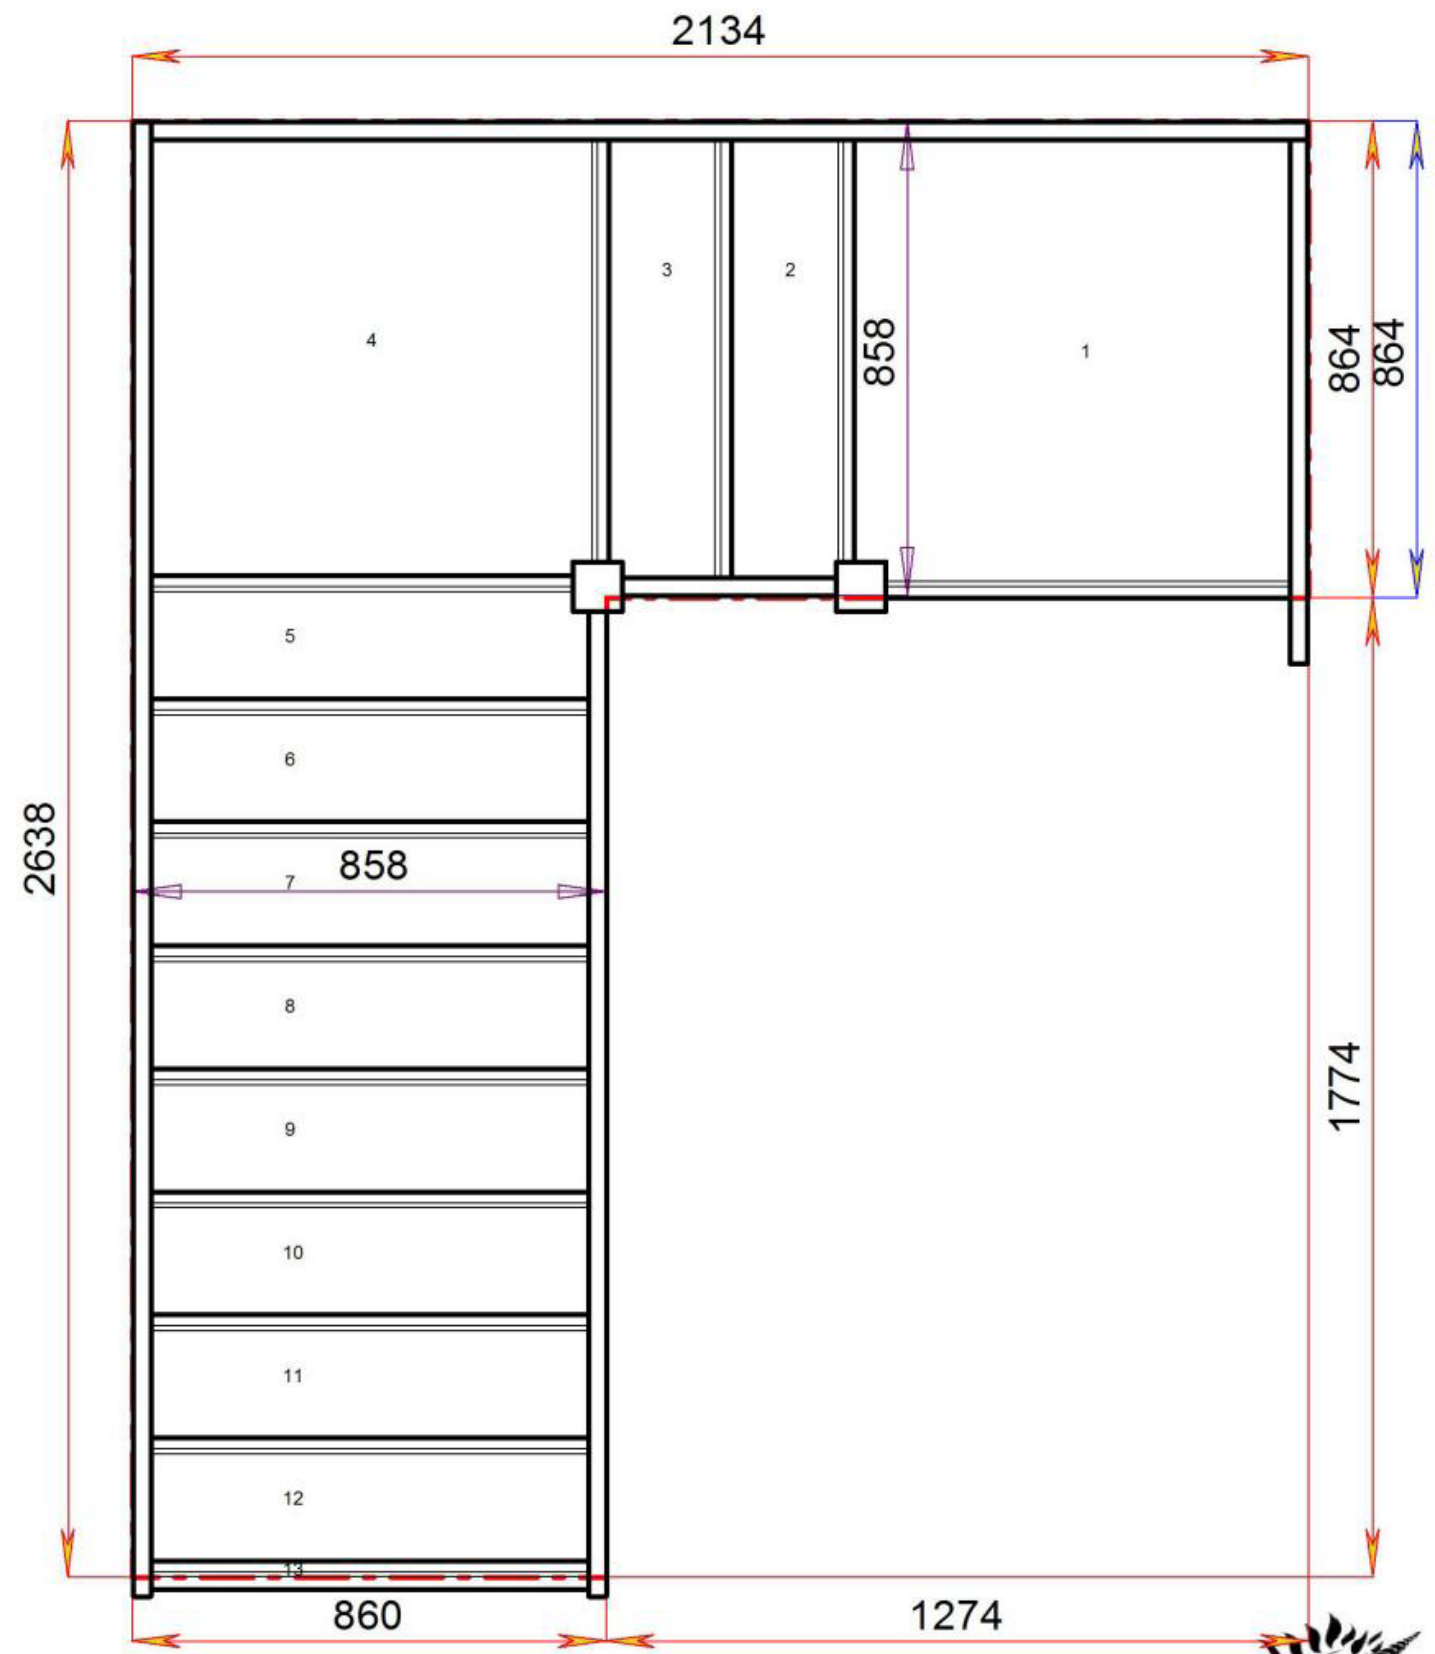

2600.000 mm

Stair Layouts-D QL

S10QLQLN-LH

Stair:S10QLQLN-LH

Floor to floor height

2600.000 mm

Stair Layouts-D QL

SQL1QL9N-LH

Stair:SQL1QL9N-LH

Floor to floor height

2600.000 mm

Stair Layouts-D QL

SQL2QL8N-LH

Stair:SQL2QL8N-LH

Floor to floor height

2600.000 mm

Stair Layouts-D QL

SQL3QL7N-LH

Stair:SQL3QL7N-LH

Floor to floor height 2600.000 mm

Stair Layouts-D QL

SQL4QL6N-LH

Stair:SQL4QL6N-LH

Floor to floor height