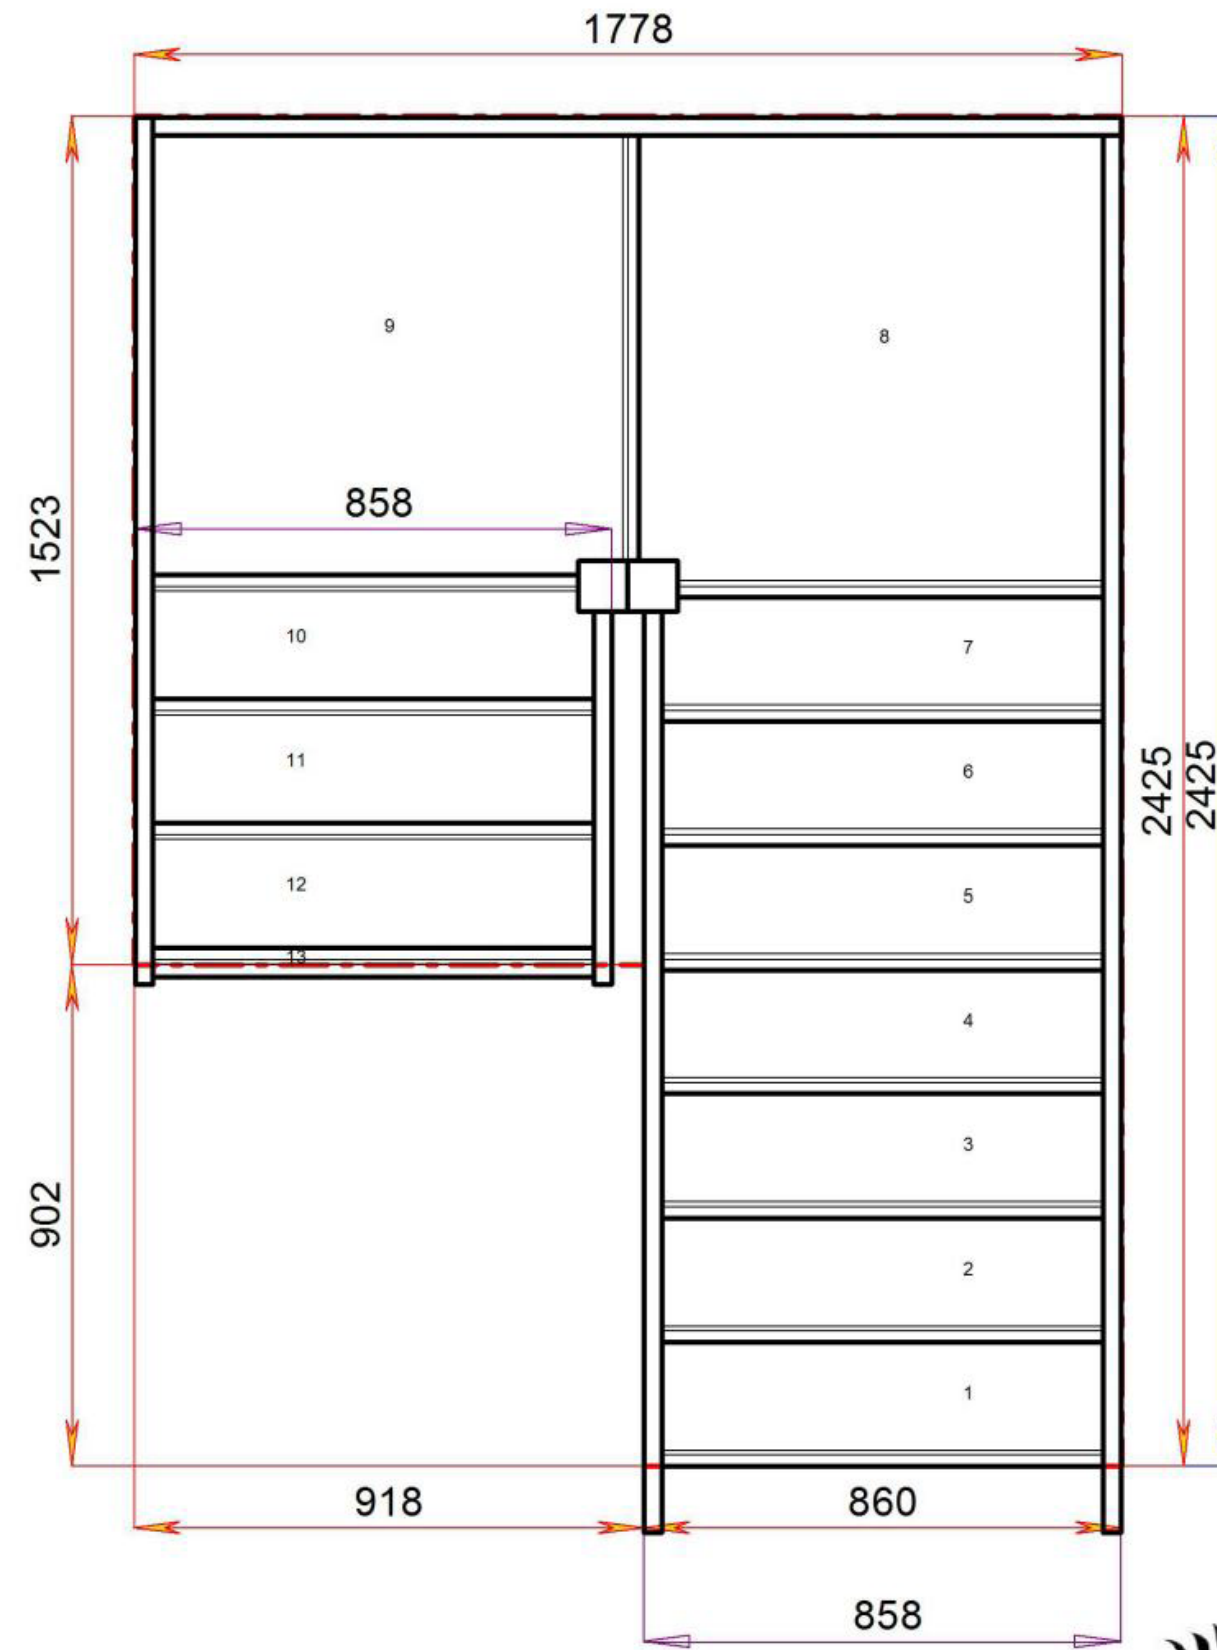

© 080906328/11035

Stair Layouts-D QL

S1QL8QL1N-LH

Floor to floor height

2600.000 mm

© 080906328/11035

© 080906328/11035

Stair Layouts-D QL

2600.000 mm

© 08090632B/11035

© 08090632B/11035

Stair Layouts-D QL

S2QL3QL5N-LH

Stair:S2QL3QL5N-LH

Floor to floor height

2600.000 mm

© 08090632B/11035

Stair:S7QLQL3N-LH

© 08090632B/11035

Stair Layouts-D QL

S7QLQL3N-LH

Floor to floor height

2600.000 mm

Stair:S8QL1QL1N-LH