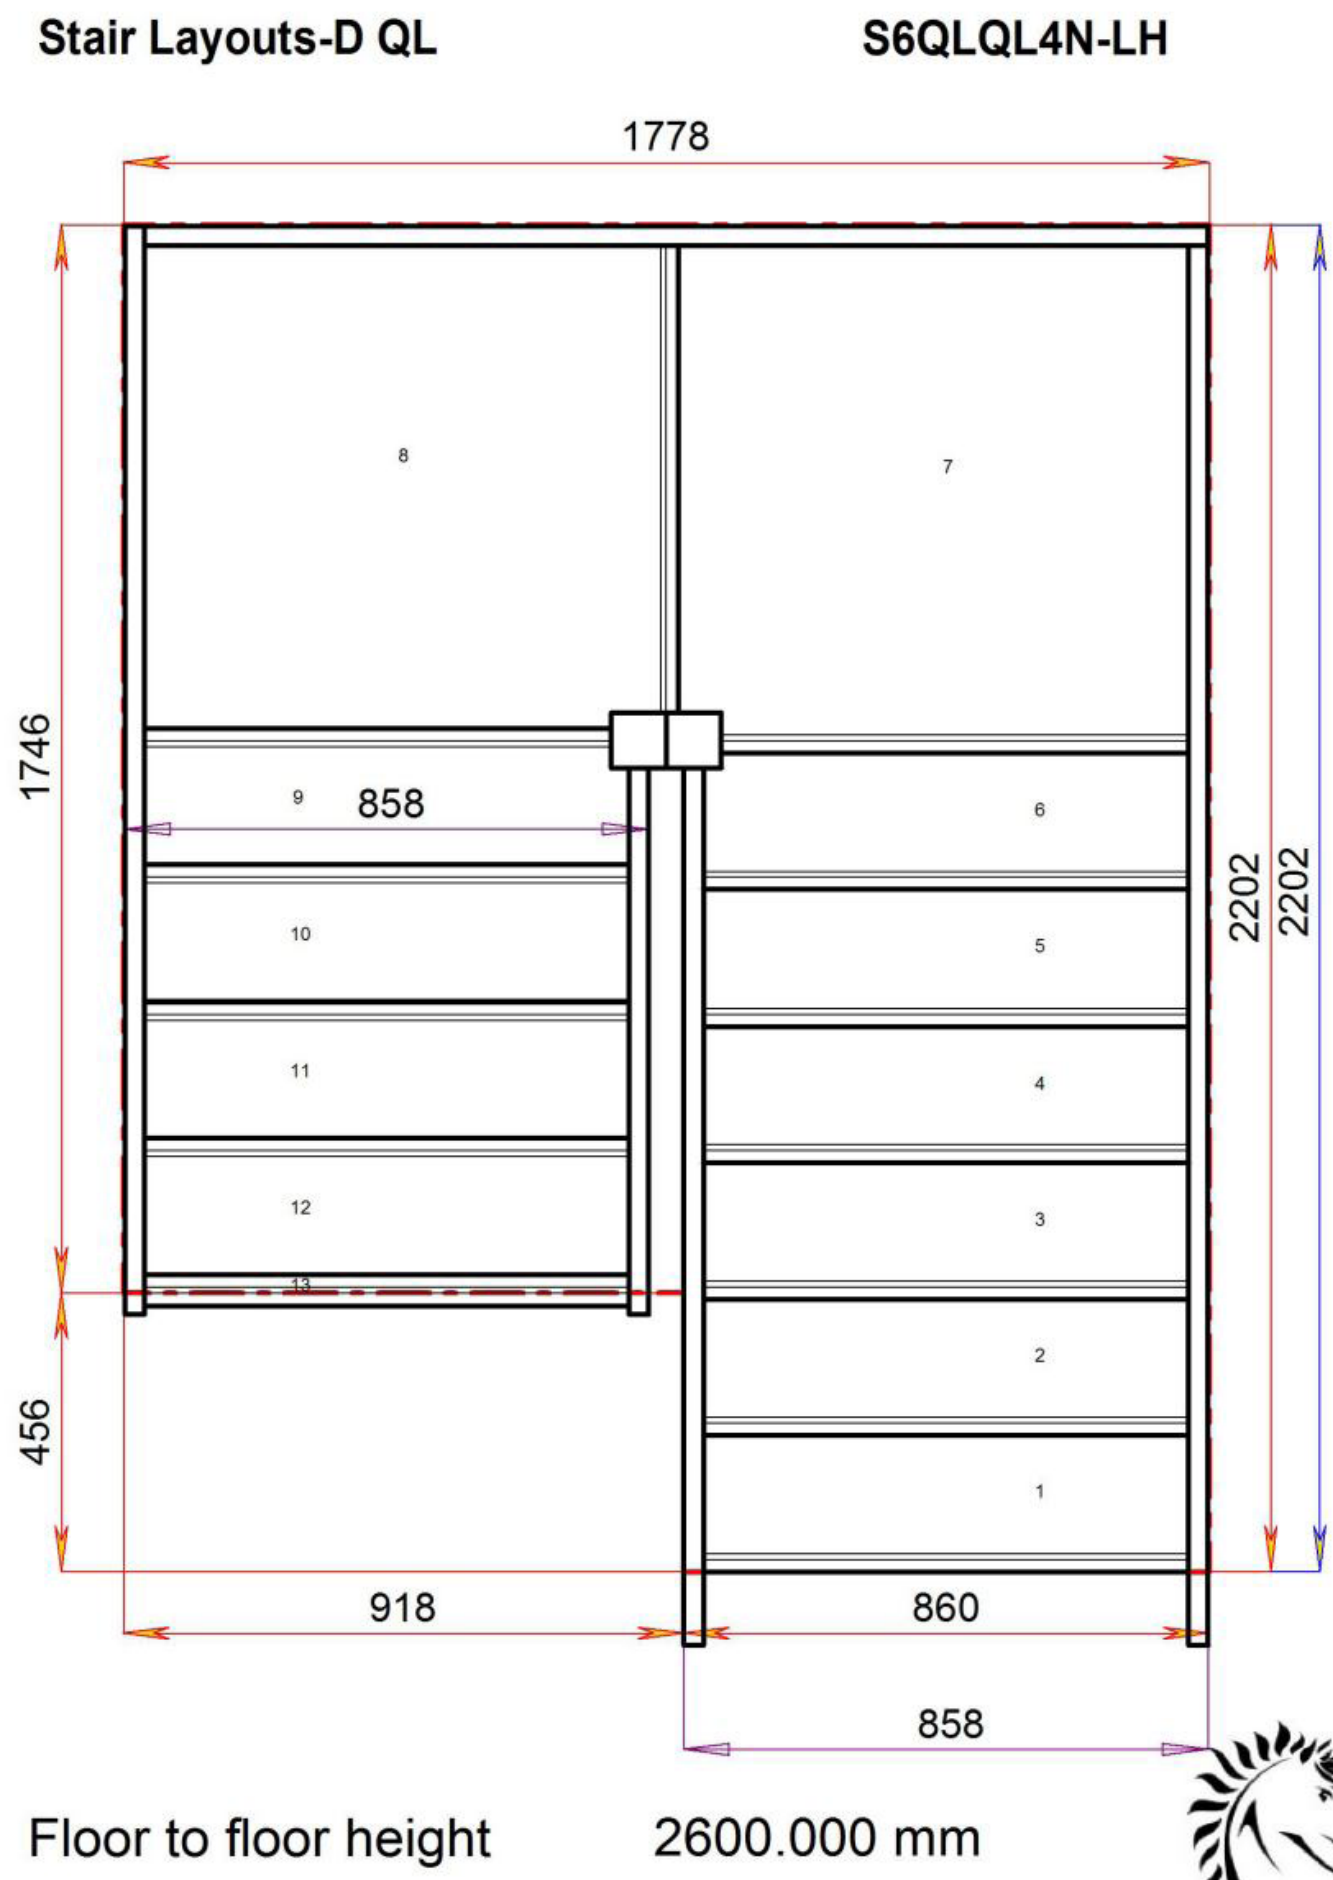

2600.000 mm

© 0800632811035

© 0800632811035

Stair Layouts-D QL

S1QL5QL4N-LH

Stair:S1QL5QL4N-LH

Floor to floor height

2600.000 mm

Stair Layouts-D QL

S6QL2QL2N-LH

Floor to floor height

2600.000 mm

STAIRPLAN

Stair Layouts-D QL

S6QL3QL1N-LH

Stair:S6QL3QL1N-LH

Floor to floor height 2600.000 mm

Stair Layouts-D QL

S6QL4QLN-LH

Stair:S6QL4QLN-LH

Floor to floor height 2600.000 mm

© 08090632B/11035

Stair:S6QLQL4N-LH

© 08090632B/11035

Floor to floor height 2600.000 mm

© 08090632B/11035

Stair:S7QL1QL2N-LH

© 08090632B/11035

Stair Layouts-D QL

S7QL1QL2N-LH

Floor to floor height

2600.000 mm