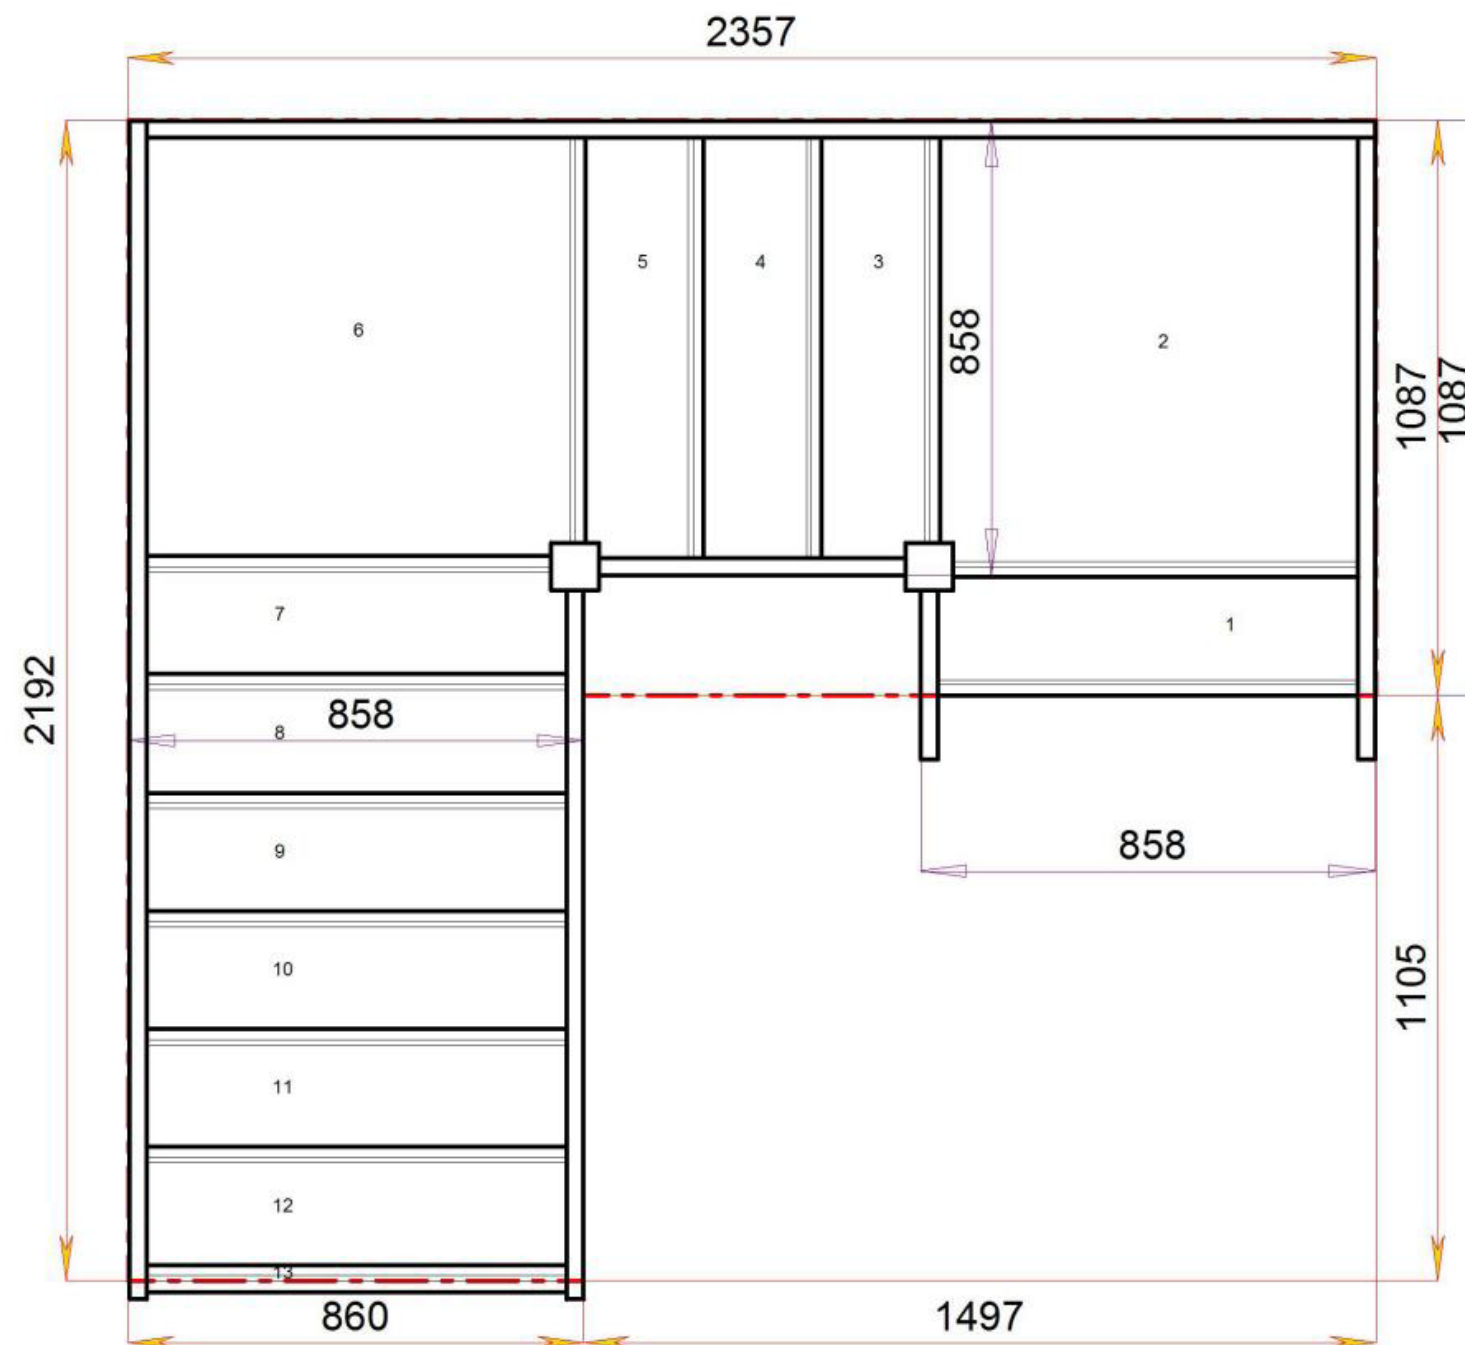

Stair-S1QL8QL1N-LH

Stair-S1QL9QLN-LH

Stair-S1QLQL9N-LH

Stair-S2QL1QL7N-LH

For a fully made to measure double Quarter Landing staircase with layouts like these contact us with the Plan reference number for a quotation.

sales@stairplan.com
01952 608853

Stair Layouts-D QL

S1QL2QL7N-LH

Stair:S1QL2QL7N-LH

Floor to floor height

2600.000 mm

© 080906328/11035

Stair Layouts-D QL

S1QL3QL6N-LH

Stair:S1QL3QL6N-LH

Floor to floor height

2600.000 mm

Stair Layouts-D QL

S1QL4QL5N-LH

Stair:S1QL4QL5N-LH

Floor to floor height

2600.000 mm

© 0800632811035

© 0800632811035

Stair Layouts-D QL

S1QL5QL4N-LH

Stair:S1QL5QL4N-LH

Floor to floor height

2600.000 mm