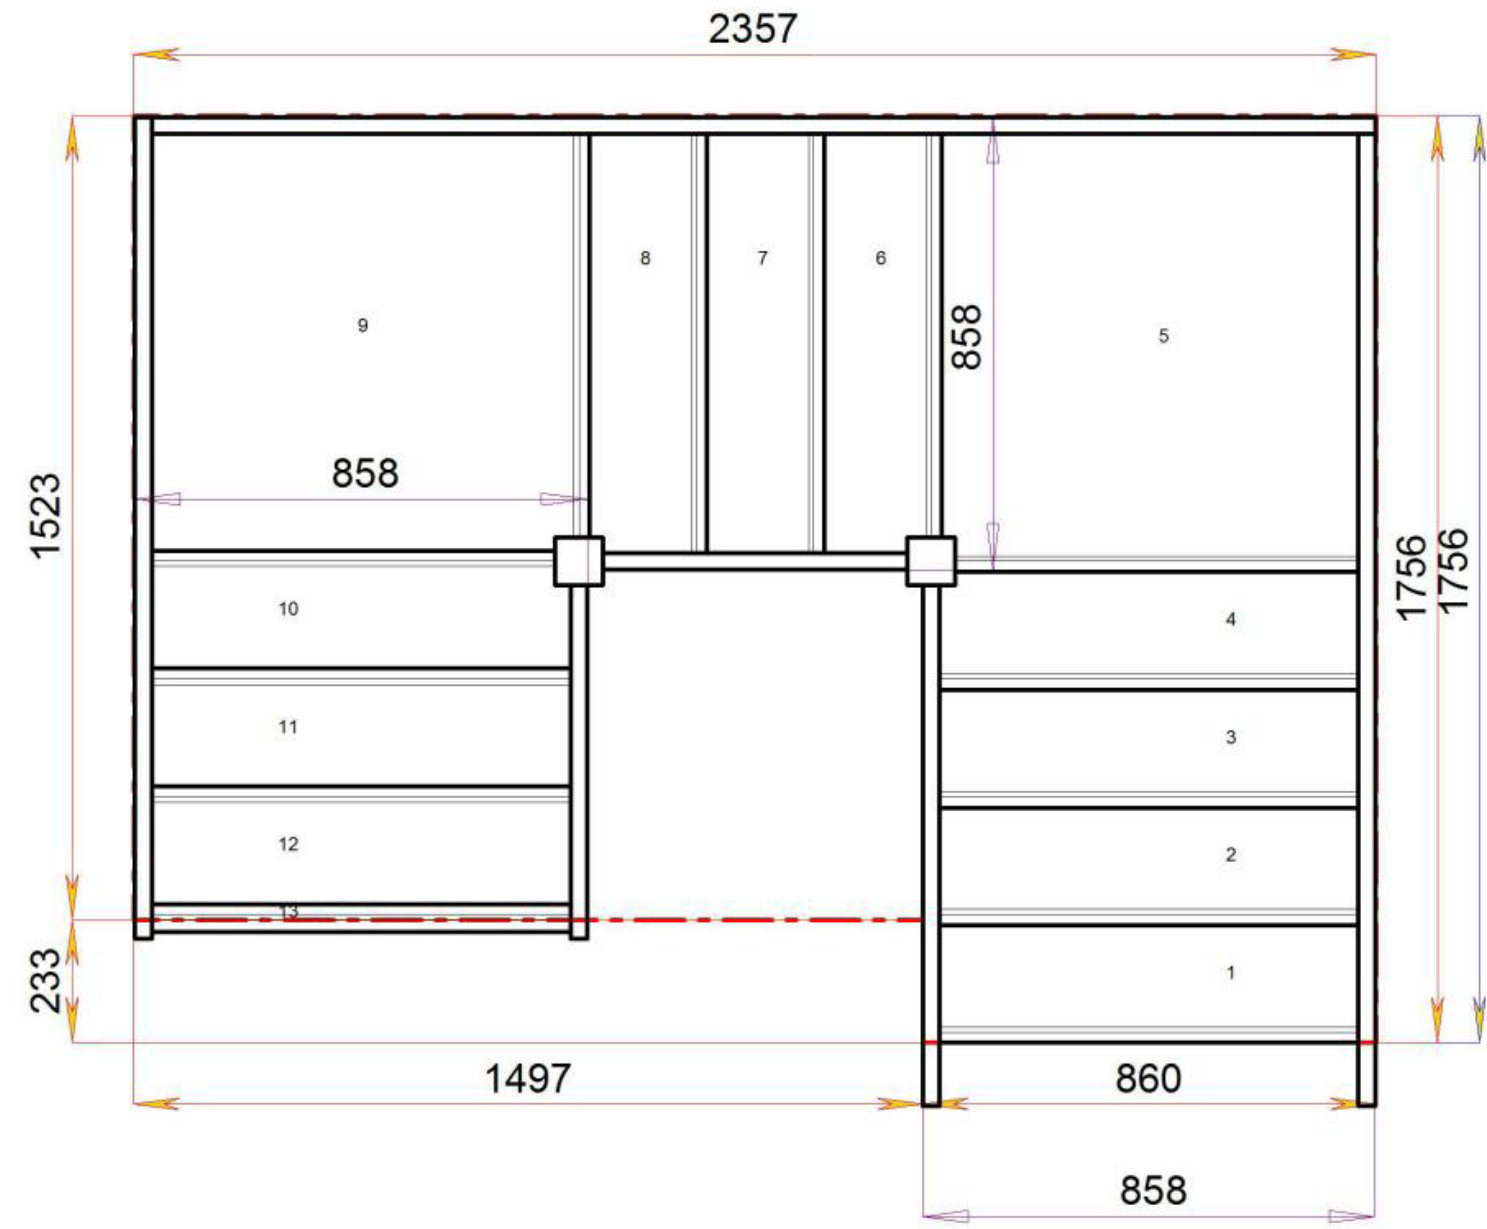

Stair-S5QL5QLN-LH

Stair-S5QLQL5N-LH

For a fully made to measure double Quarter Landing staircase with layouts like these contact us with the Plan reference number for a quotation.

We need to know which material specification you would like quoting in from our [model range](#) also.

2600.000 mm

© 0800632811035

© 0800632811035

Stair Layouts-D QL

S1QL5QL4N-LH

Stair:S1QL5QL4N-LH

Floor to floor height

2600.000 mm

Stair Layouts-D QL

S4QL1QL5N-LH

Stair:S4QL1QL5N-LH

Floor to floor height

2600.000 mm

© 08090632B/11035

© 08090632B/11035

Stair Layouts-D QL

S4QL2QL4N-LH

Stair:S4QL2QL4N-LH

Floor to floor height

2600.000 mm

© 08090632B/11035

© 08090632B/11035

Stair Layouts-D QL

S4QL3QL3N-LH