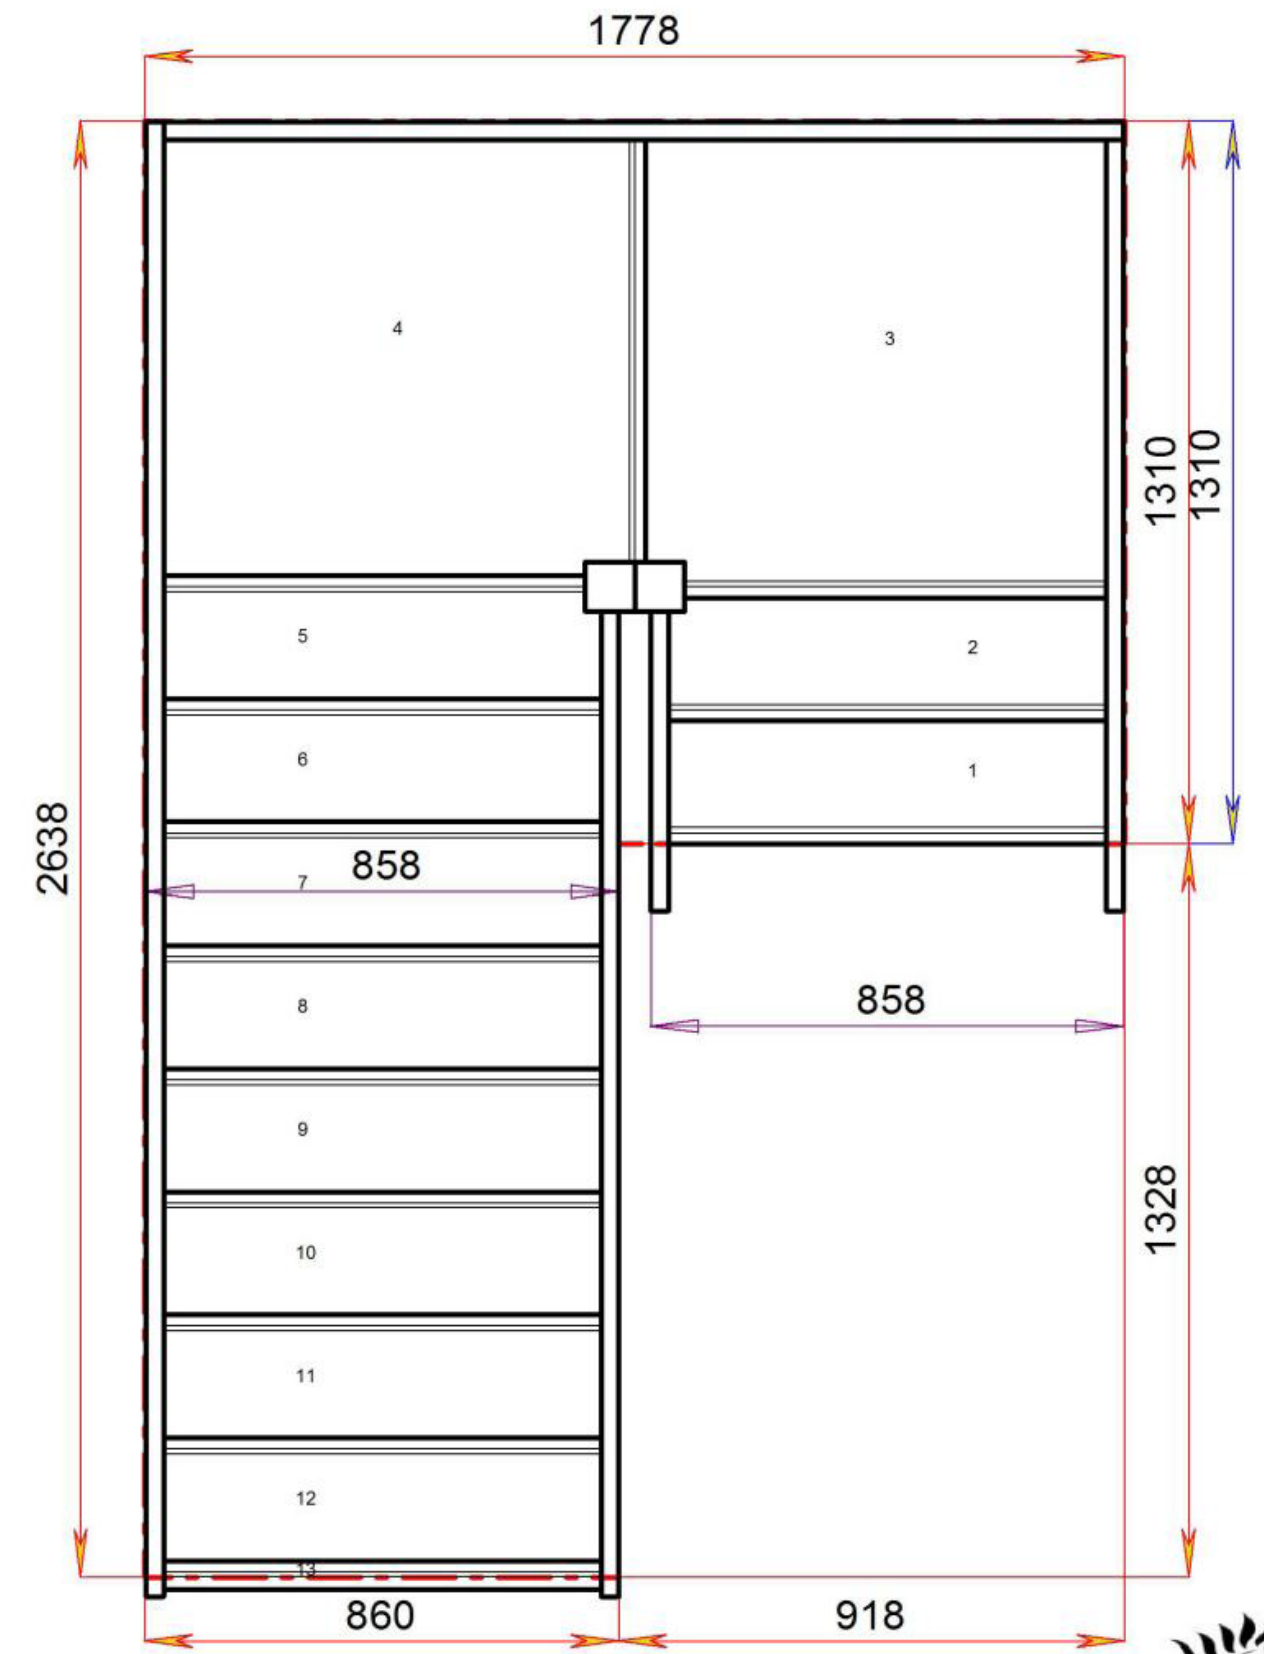

Stair-S1QL8QL1N-LH

Stair-S1QL9QLN-LH

Stair-S1QLQL9N-LH

Stair-S2QL1QL7N-LH

For a fully made to measure double Quarter Landing staircase with layouts like these contact us with the Plan reference number for a quotation.

Stair-S3QL1QL6N-LH

Stair-S3QL2QL5N-LH

For a fully made to measure double Quarter Landing staircase with layouts like these contact us with the Plan reference number for a quotation.

We need to know which material specification you would like quoting in from our [model range](#) also.

2600.000 mm

Stair Layouts-D QL

S2QLQL8N-LH

Stair:S2QLQL8N-LH

Floor to floor height 2600.000 mm

Stair Layouts-D QL

S3QL1QL6N-LH

Stair:S3QL1QL6N-LH

Floor to floor height 2600.000 mm

© 08090632B/11035

© 08090632B/11035

Stair Layouts-D QL

S3QL2QL5N-LH

Stair:S3QL2QL5N-LH

Floor to floor height

2600.000 mm