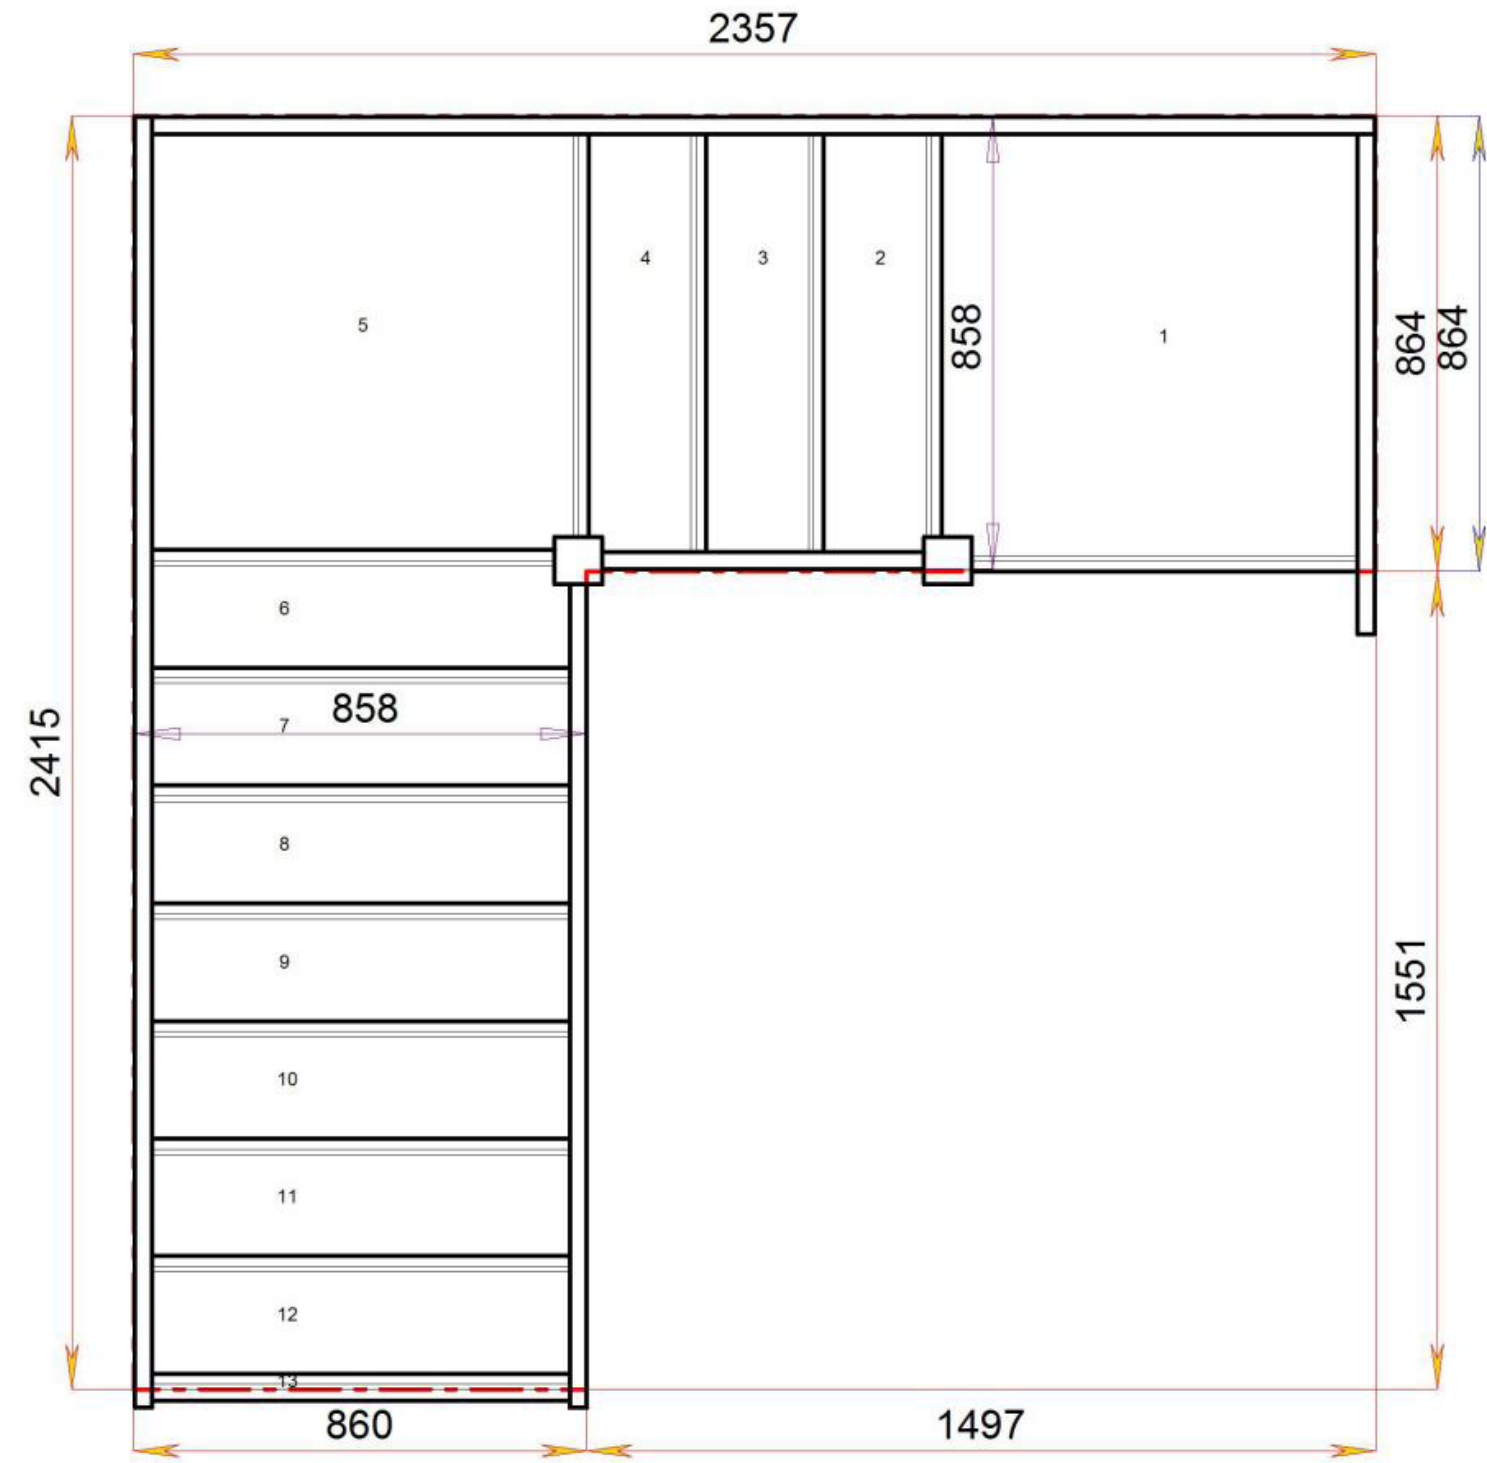

2600.000 mm

Stair Layouts-D QL

S10QLQLN-LH

Stair:S10QLQLN-LH

Floor to floor height

2600.000 mm

Stair Layouts-D QL

SQL1QL9N-LH

Stair:SQL1QL9N-LH

Floor to floor height

2600.000 mm

Stair Layouts-D QL

SQL2QL8N-LH

Stair:SQL2QL8N-LH

Floor to floor height

2600.000 mm

Stair Layouts-D QL

SQL3QL7N-LH

Stair:SQL3QL7N-LH

Floor to floor height 2600.000 mm

Stair Layouts-D QL

SQL4QL6N-LH

Stair:SQL4QL6N-LH

Floor to floor height

2600.000 mm

Stair Layouts-D QL

SQL5QL5N-LH

Stair:SQL5QL5N-LH

Floor to floor height

2600.000 mm

Stair Layouts-D QL

SQL6QL4N-LH