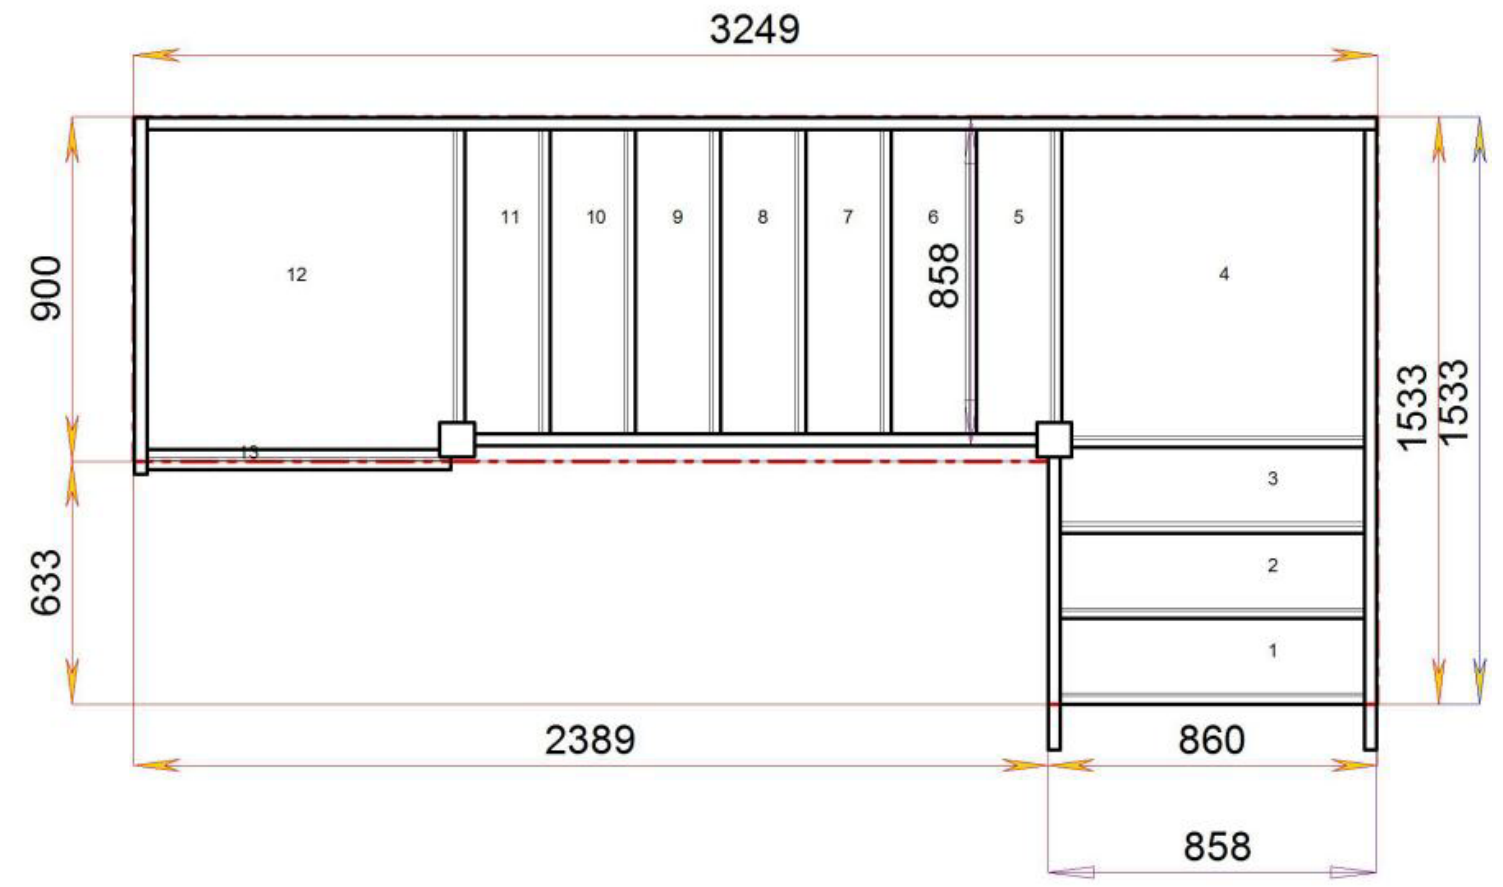

Stair-S5QL5QLN-LH

Stair-S5QLQL5N-LH

For a fully made to measure double Quarter Landing staircase with layouts like these contact us with the Plan reference number for a quotation.

We need to know which material specification you would like quoting in from our [model range](#) also.

Stair Layouts-D QL

S3QL5QL2N-LH

Stair:S3QL5QL2N-LH

Floor to floor height

2600.000 mm

© 08090632B/11035

© 08090632B/11035

Stair Layouts-D QL

S3QL6QL1N-LH

Stair:S3QL6QL1N-LH

Floor to floor height

2600.000 mm

Stair Layouts-D QL

S3QL7QLN-LH

Stair:S3QL7QLN-LH

Floor to floor height