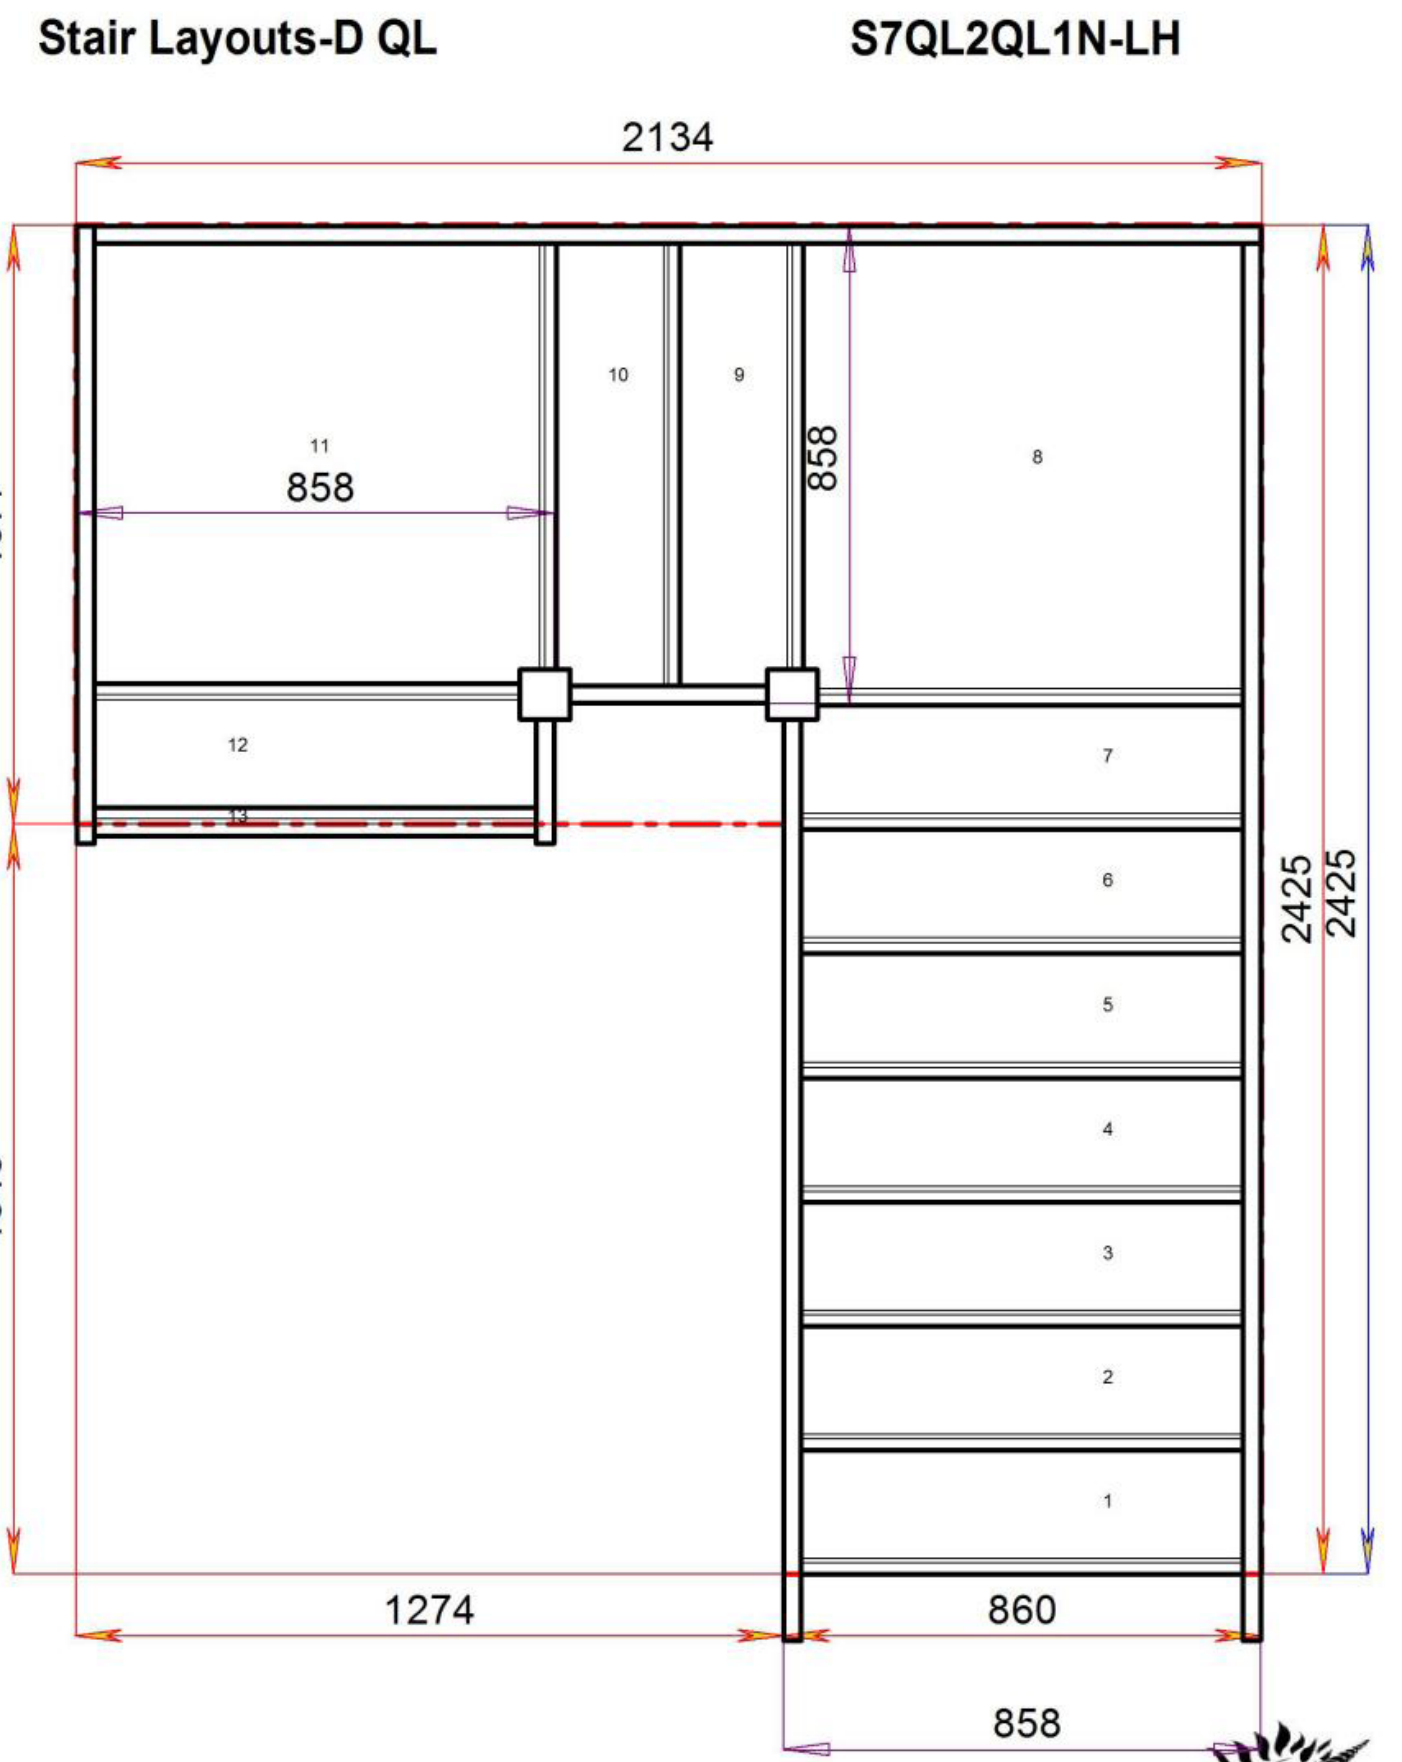

Floor to floor height 2600.000 mm