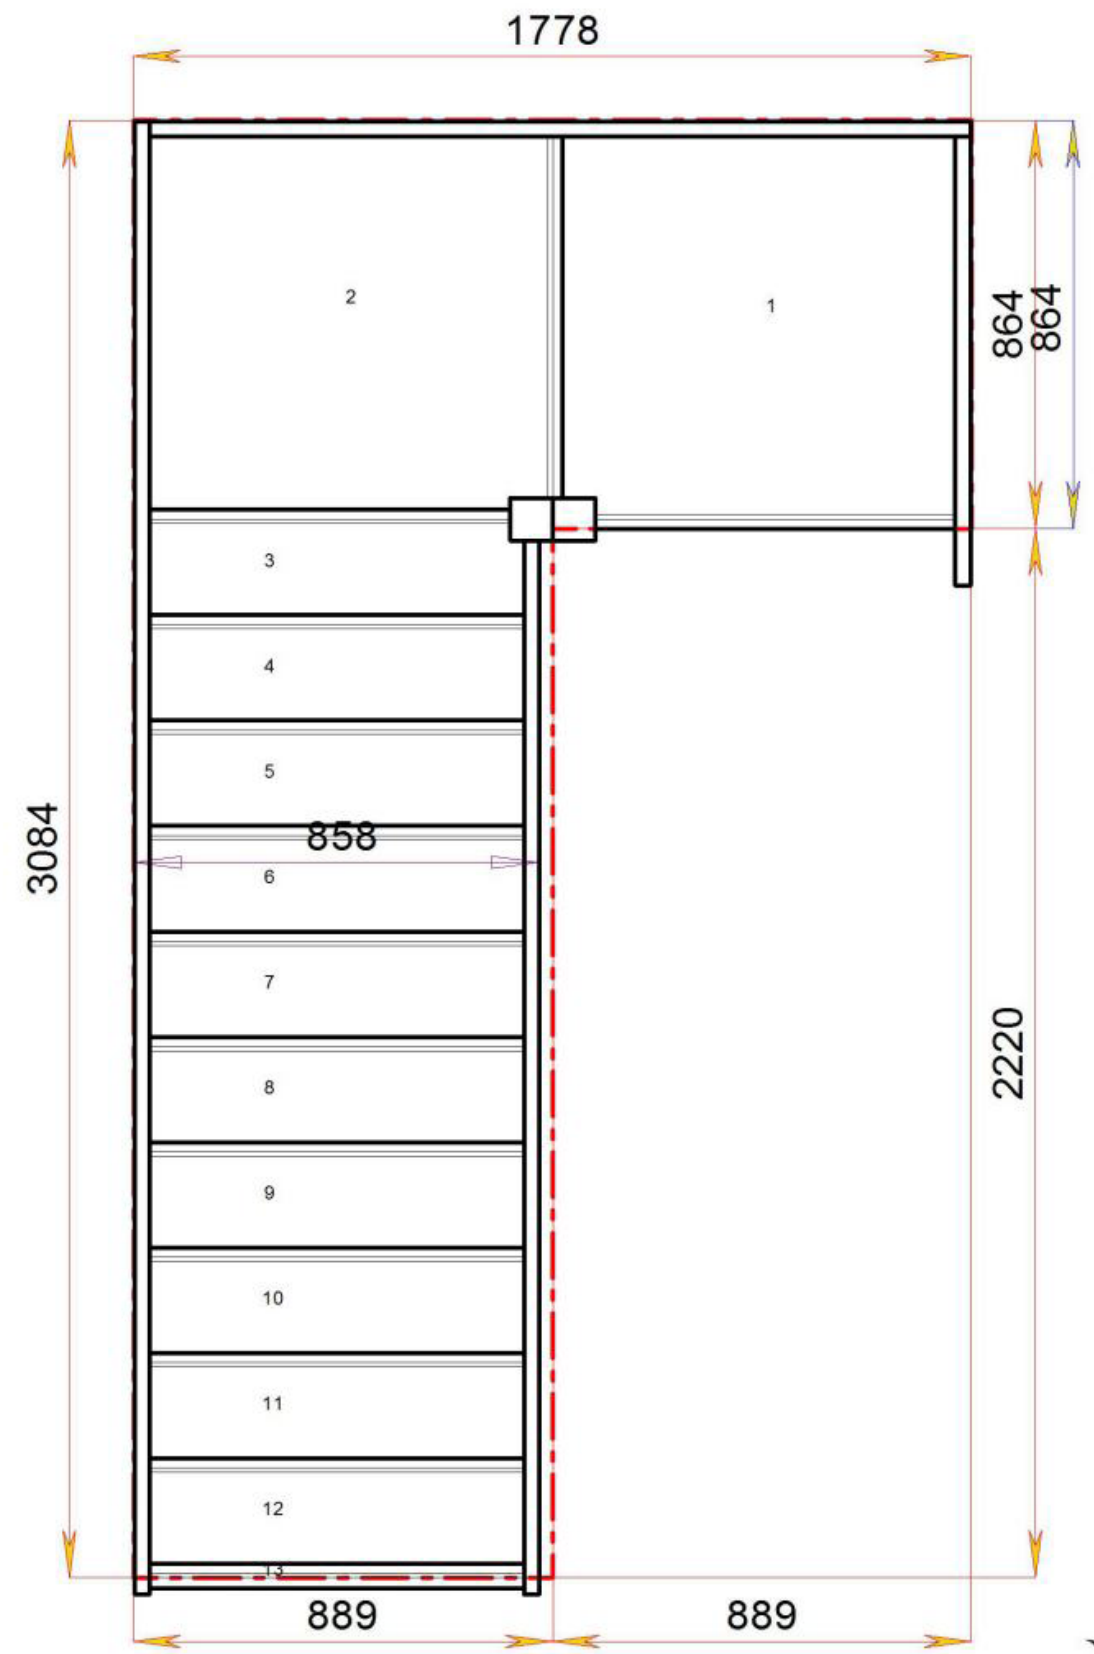

© 080906328/11035

Stair Layouts-D QL

SQL10QLN-LH

Floor to floor height

2600.000 mm

Stair Layouts-D QL

SQLQL10N-LH

Stair:SQLQL10N-LH