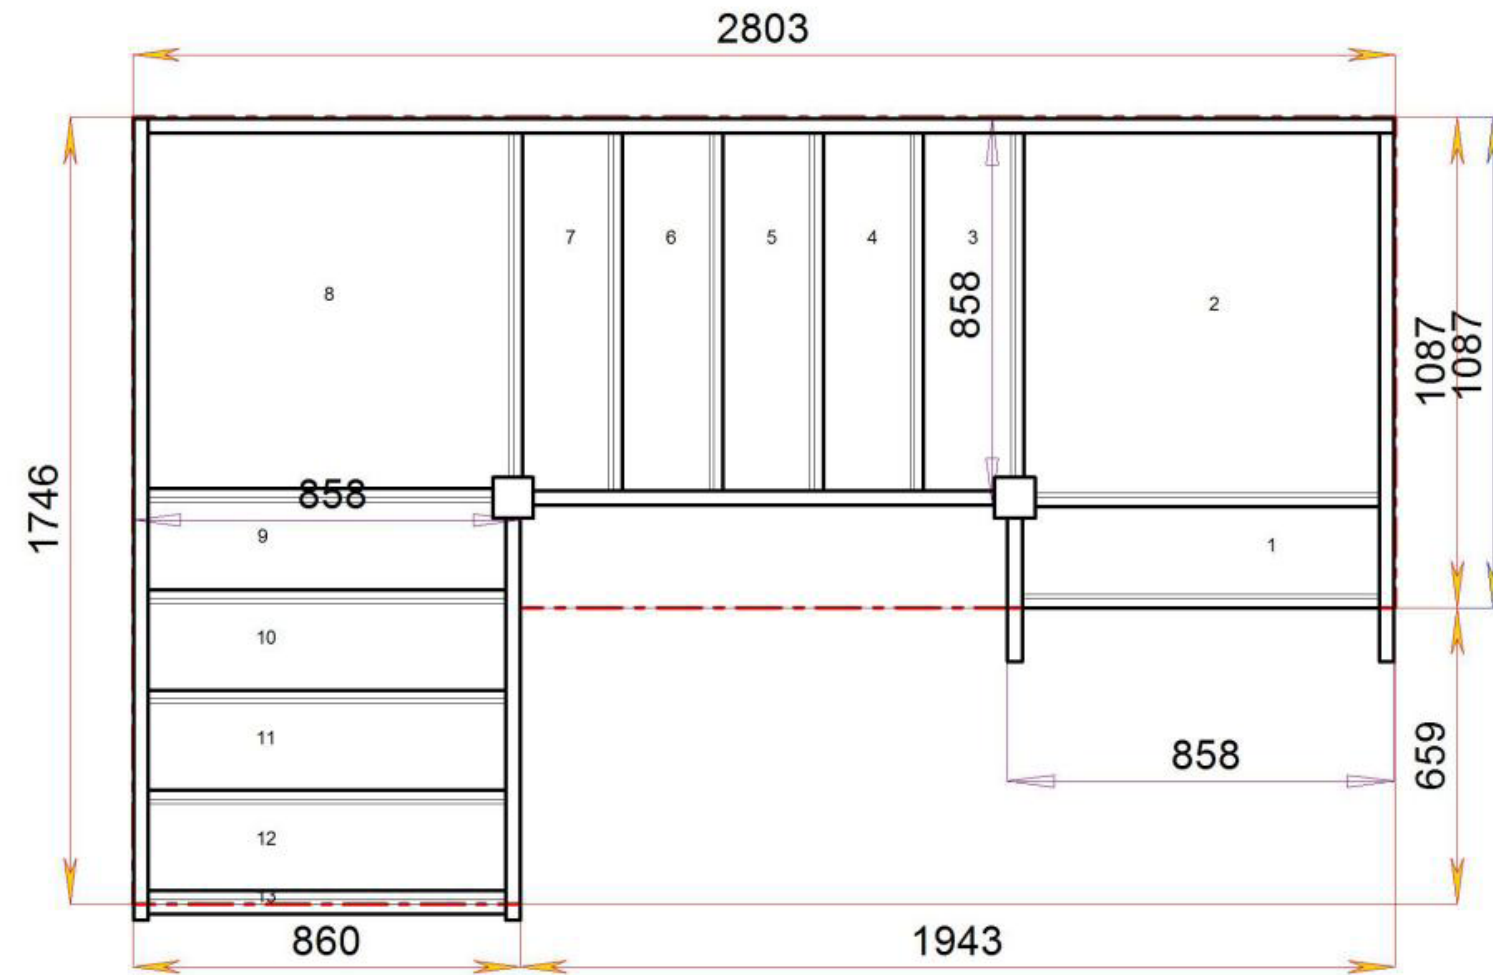

sales@stairplan.com
01952 608853

Stair Layouts-D QL

S1QL2QL7N-LH

Stair:S1QL2QL7N-LH

Floor to floor height

2600.000 mm

© 080906328/11035

Stair Layouts-D QL

S1QL3QL6N-LH

Stair:S1QL3QL6N-LH

Floor to floor height

2600.000 mm

Stair Layouts-D QL

S1QL4QL5N-LH

Stair:S1QL4QL5N-LH

Floor to floor height

2600.000 mm

© 0800632811035

© 0800632811035

Stair Layouts-D QL

S1QL5QL4N-LH

Stair:S1QL5QL4N-LH

Floor to floor height

2600.000 mm

© 0800632811035

© 0800632811035

Stair Layouts-D QL

S1QL6QL3N-LH

Stair:S1QL6QL3N-LH

Floor to floor height

2600.000 mm

© 080906328/11035