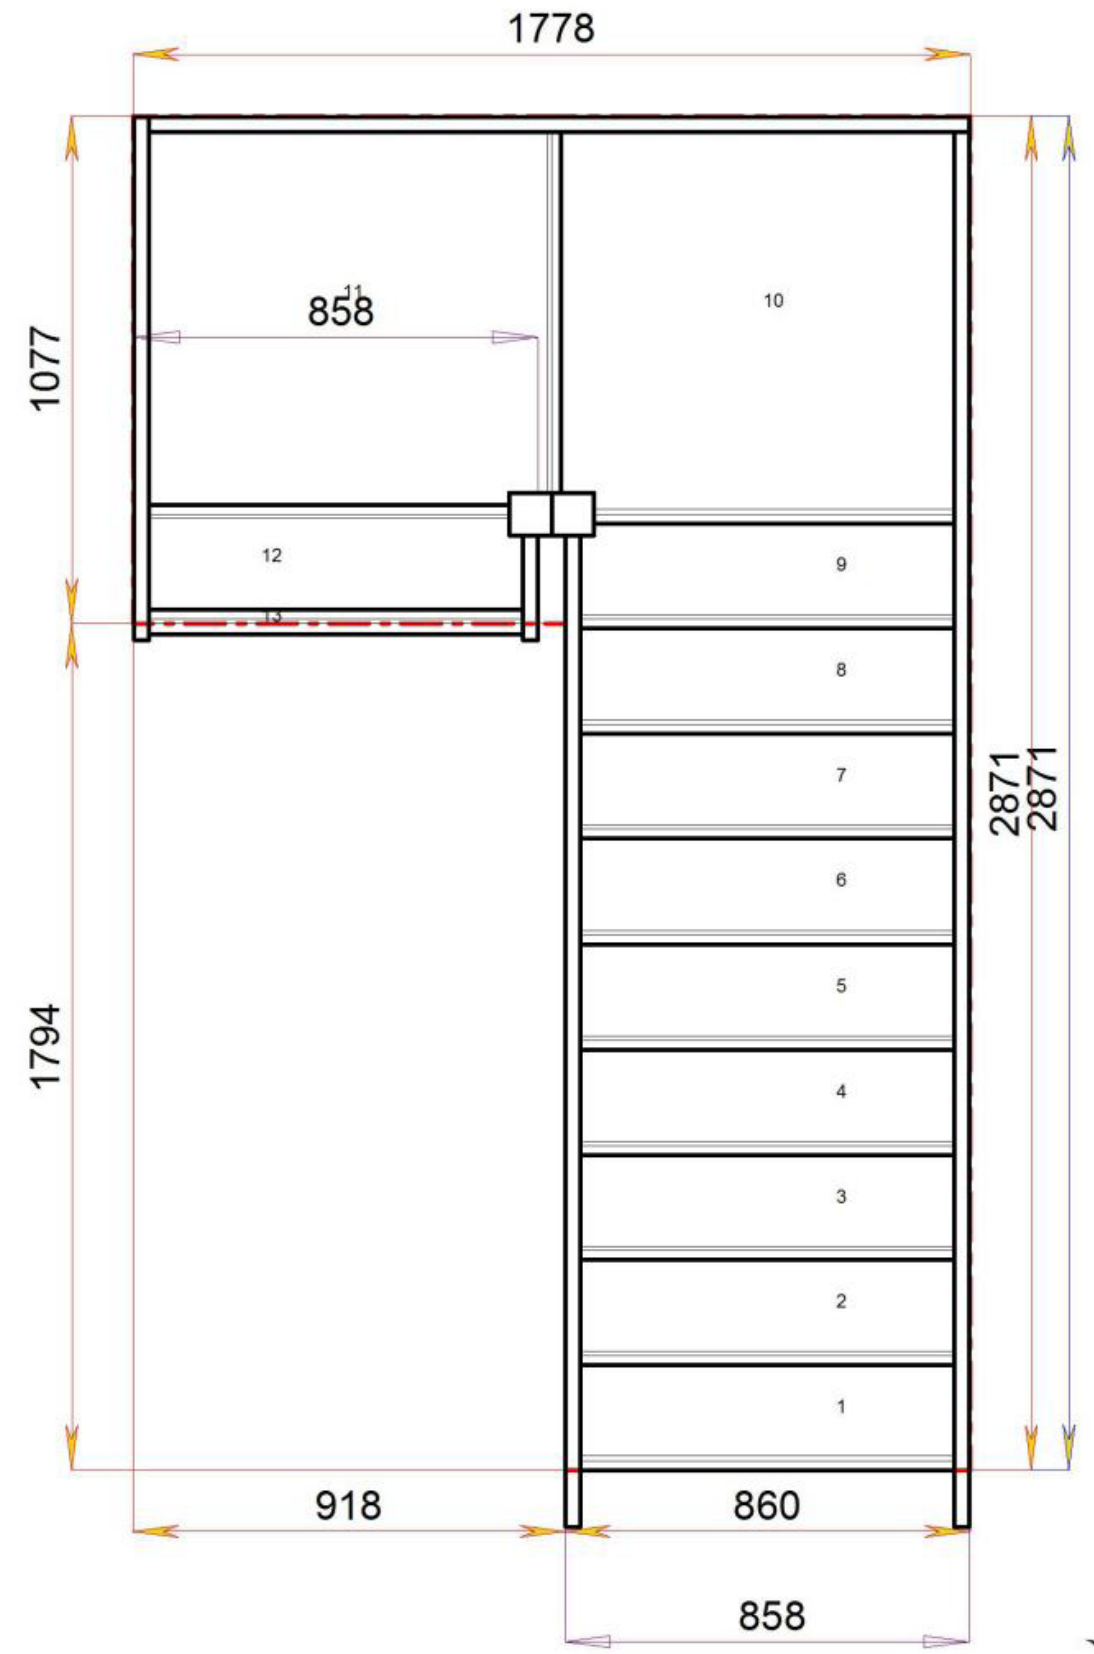

2600.000 mm

© 08090632B/11035

© 08090632B/11035

Stair Layouts-D QL

S2QL3QL5N-LH

Stair:S2QL3QL5N-LH

Floor to floor height

2600.000 mm

© 08090632B/11035

© 08090632B/11035

Stair Layouts-D QL

S2QL4QL4N-LH

Stair:S2QL4QL4N-LH

Floor to floor height 2600.000 mm

© 08090632B/11035

© 08090632B/11035

Stair Layouts-D QL

S9QL1QLN-LH

Floor to floor height

2600.000 mm

Stair:S9QLQL1N-LH

Stair Layouts-D QL

S9QLQL1N-LH

Floor to floor height

2600.000 mm

Stair Layouts-D QL

S10QLQLN-LH

Stair:S10QLQLN-LH

Floor to floor height

2600.000 mm

Stair Layouts-D QL

SQL1QL9N-LH