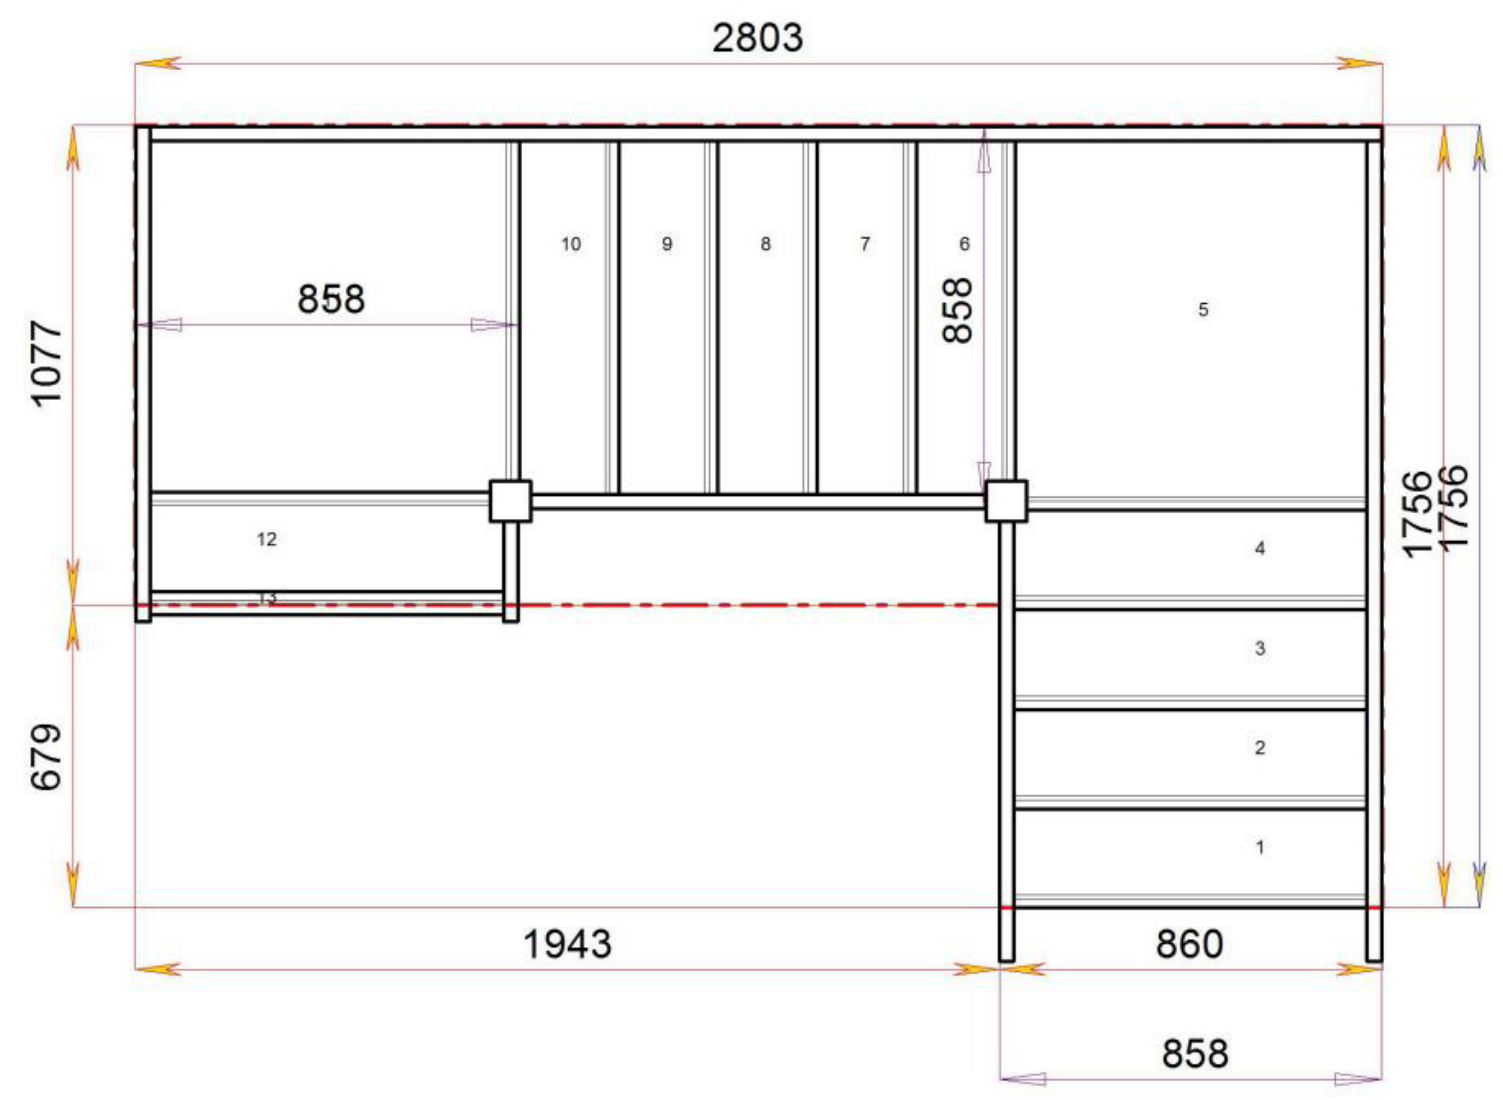

2600.000 mm

© 0800632811035

© 0800632811035

Stair Layouts-D QL

S1QL5QL4N-LH

Stair:S1QL5QL4N-LH

Floor to floor height

2600.000 mm

Stair:S4QL3QL3N-LH

Floor to floor height

2600.000 mm

© 08090632B/11035

© 08090632B/11035

Stair Layouts-D QL

S4QL4QL2N-LH

Stair:S4QL4QL2N-LH

Floor to floor height

2600.000 mm

Stair Layouts-D QL

S4QL5QL1N-LH

Stair:S4QL5QL1N-LH

Floor to floor height

2600.000 mm

© 08090632B/11035

© 08090632B/11035

Stair Layouts-D QL

S4QL6QLN-LH

Stair:S4QL6QLN-LH

Floor to floor height

2600.000 mm

© 08090632B/11035

© 08090632B/11035