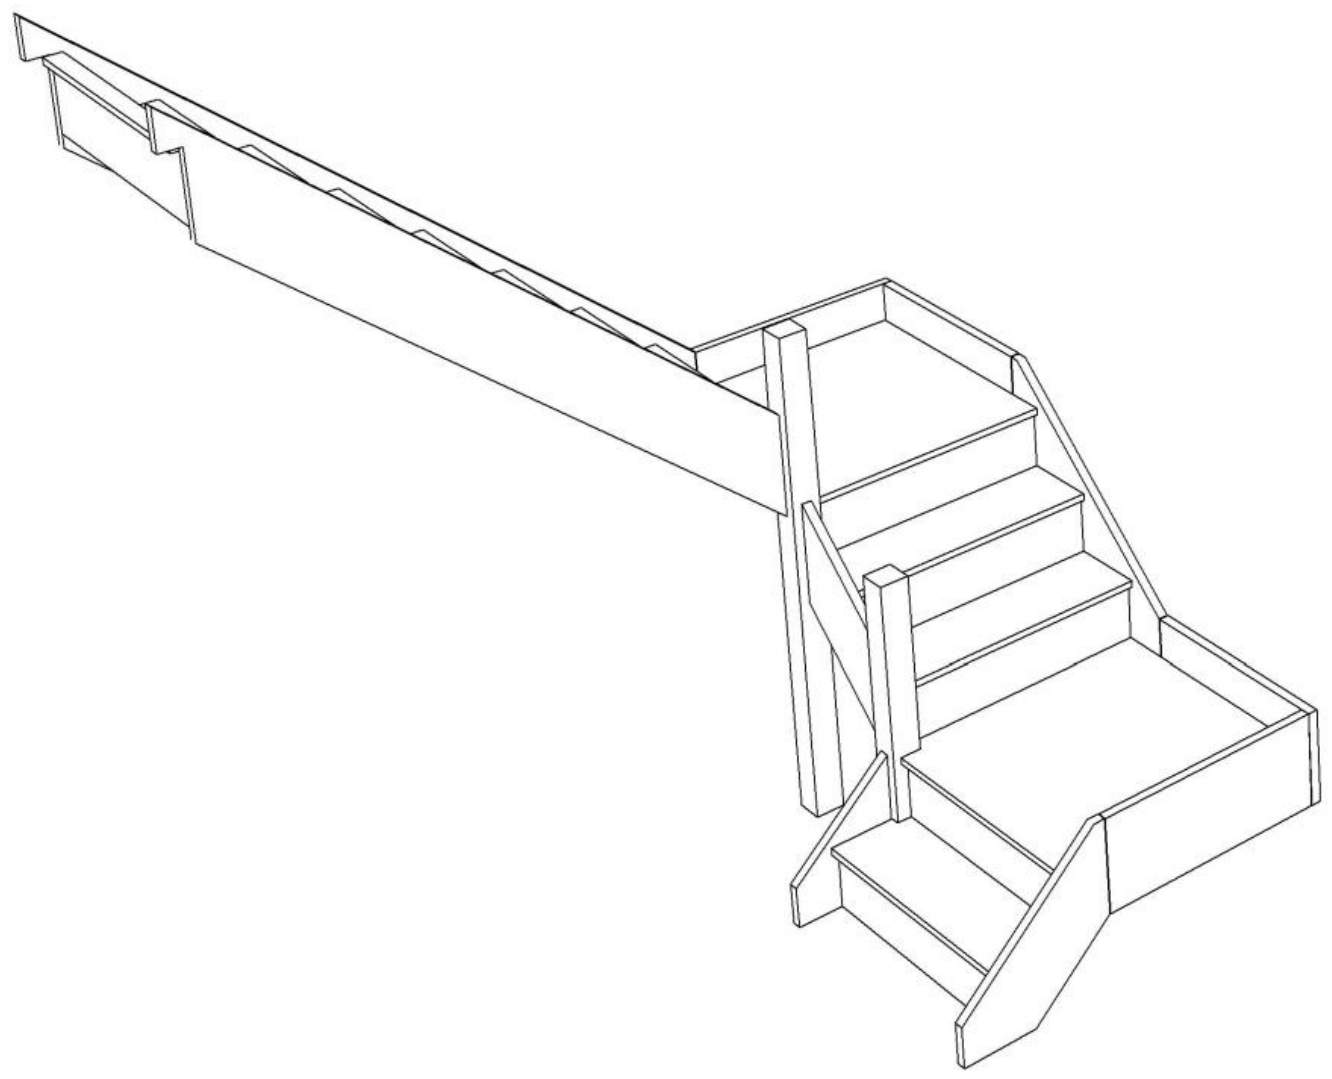

Stair:SQLQL10N-LH

For a fully made to measure double Quarter Landing staircase with layouts like these contact us with the Plan reference number for a quotation.

We need to know which material specification you would like quoting in from our [model range](#) also.

sales@stairplan.com
01952 608853

Stair Layouts-D QL

S1QL2QL7N-LH

Stair:S1QL2QL7N-LH

Floor to floor height

2600.000 mm

© 080906328/11035

Stair Layouts-D QL