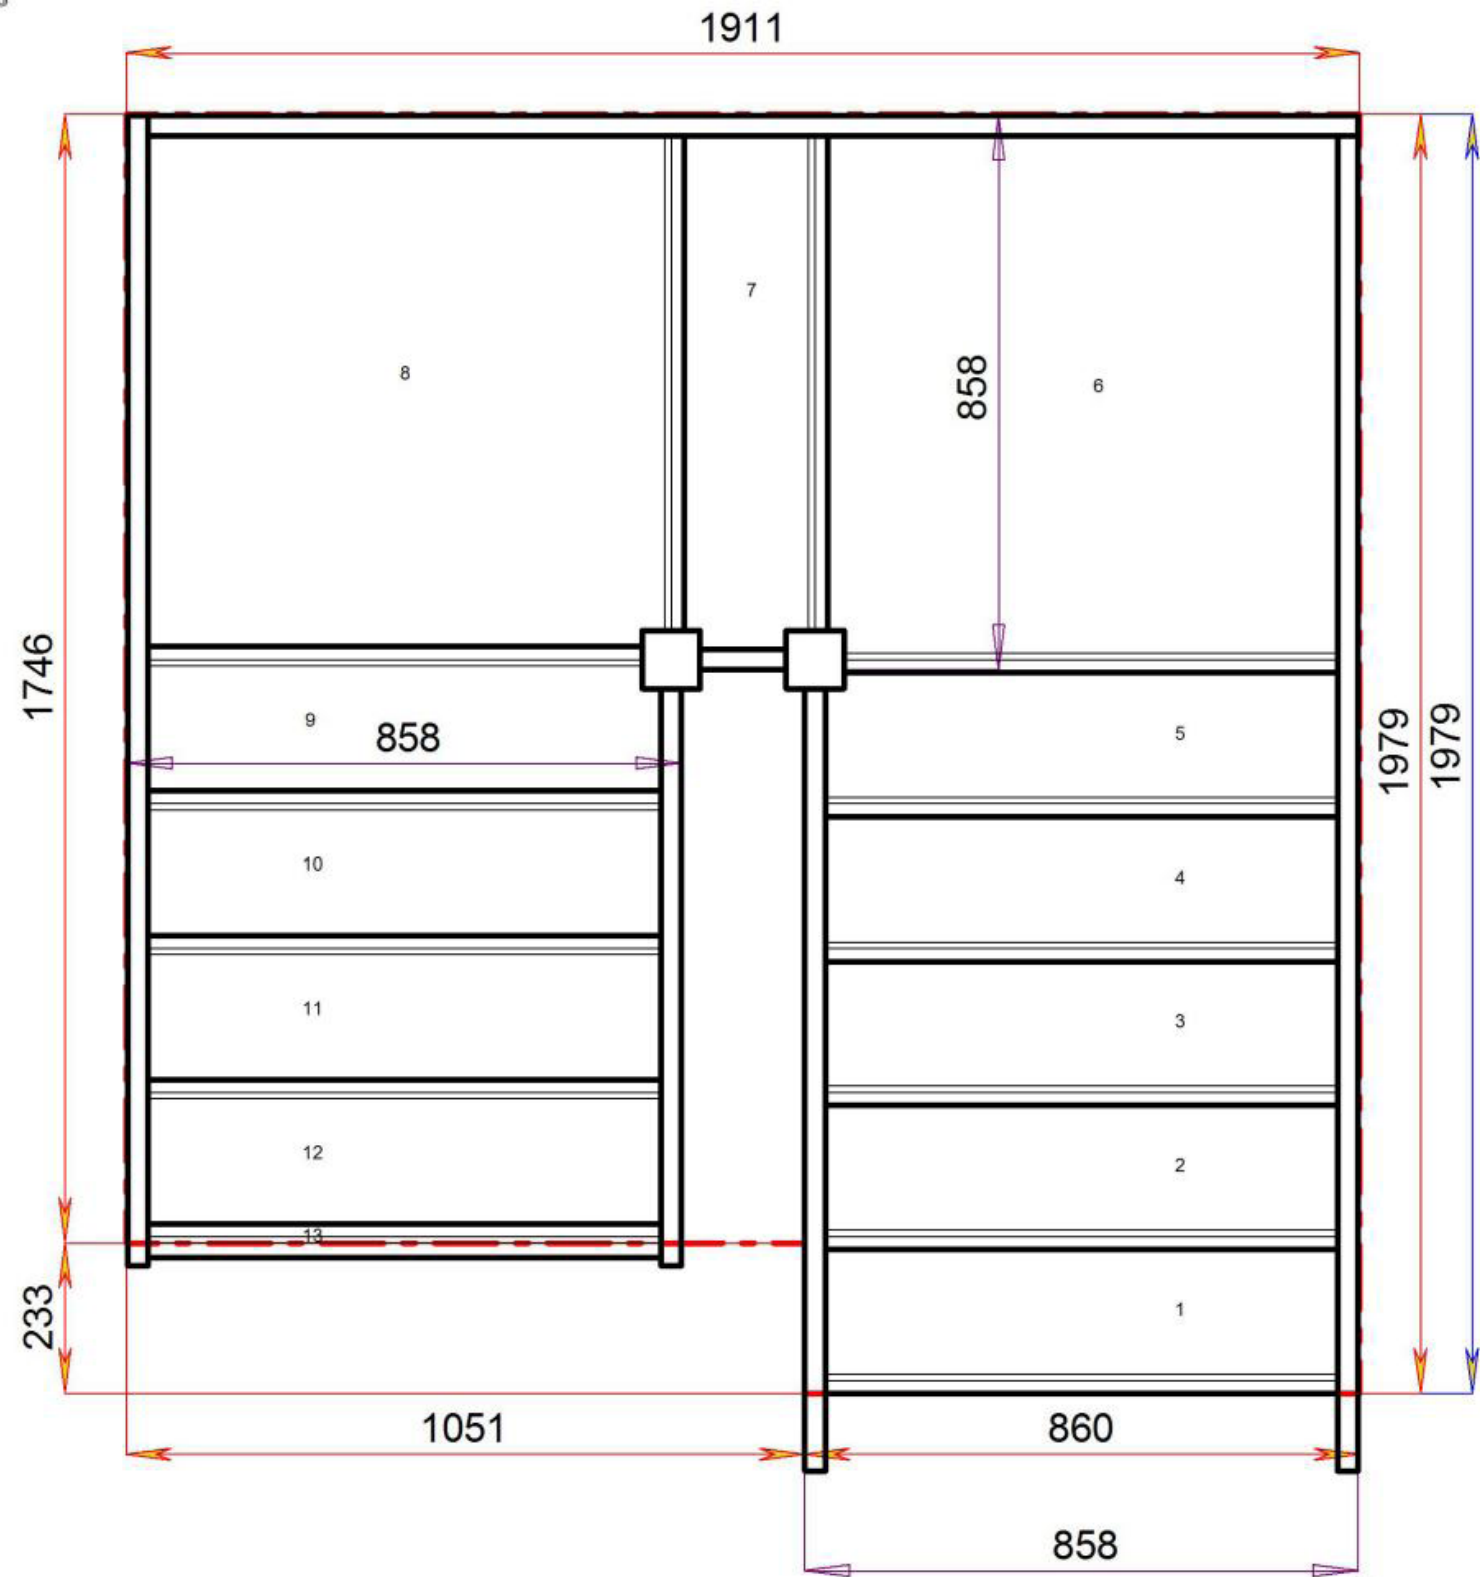

Stair Layouts-D QL

S5QL1QL4N-LH

Floor to floor height

2600.000 mm