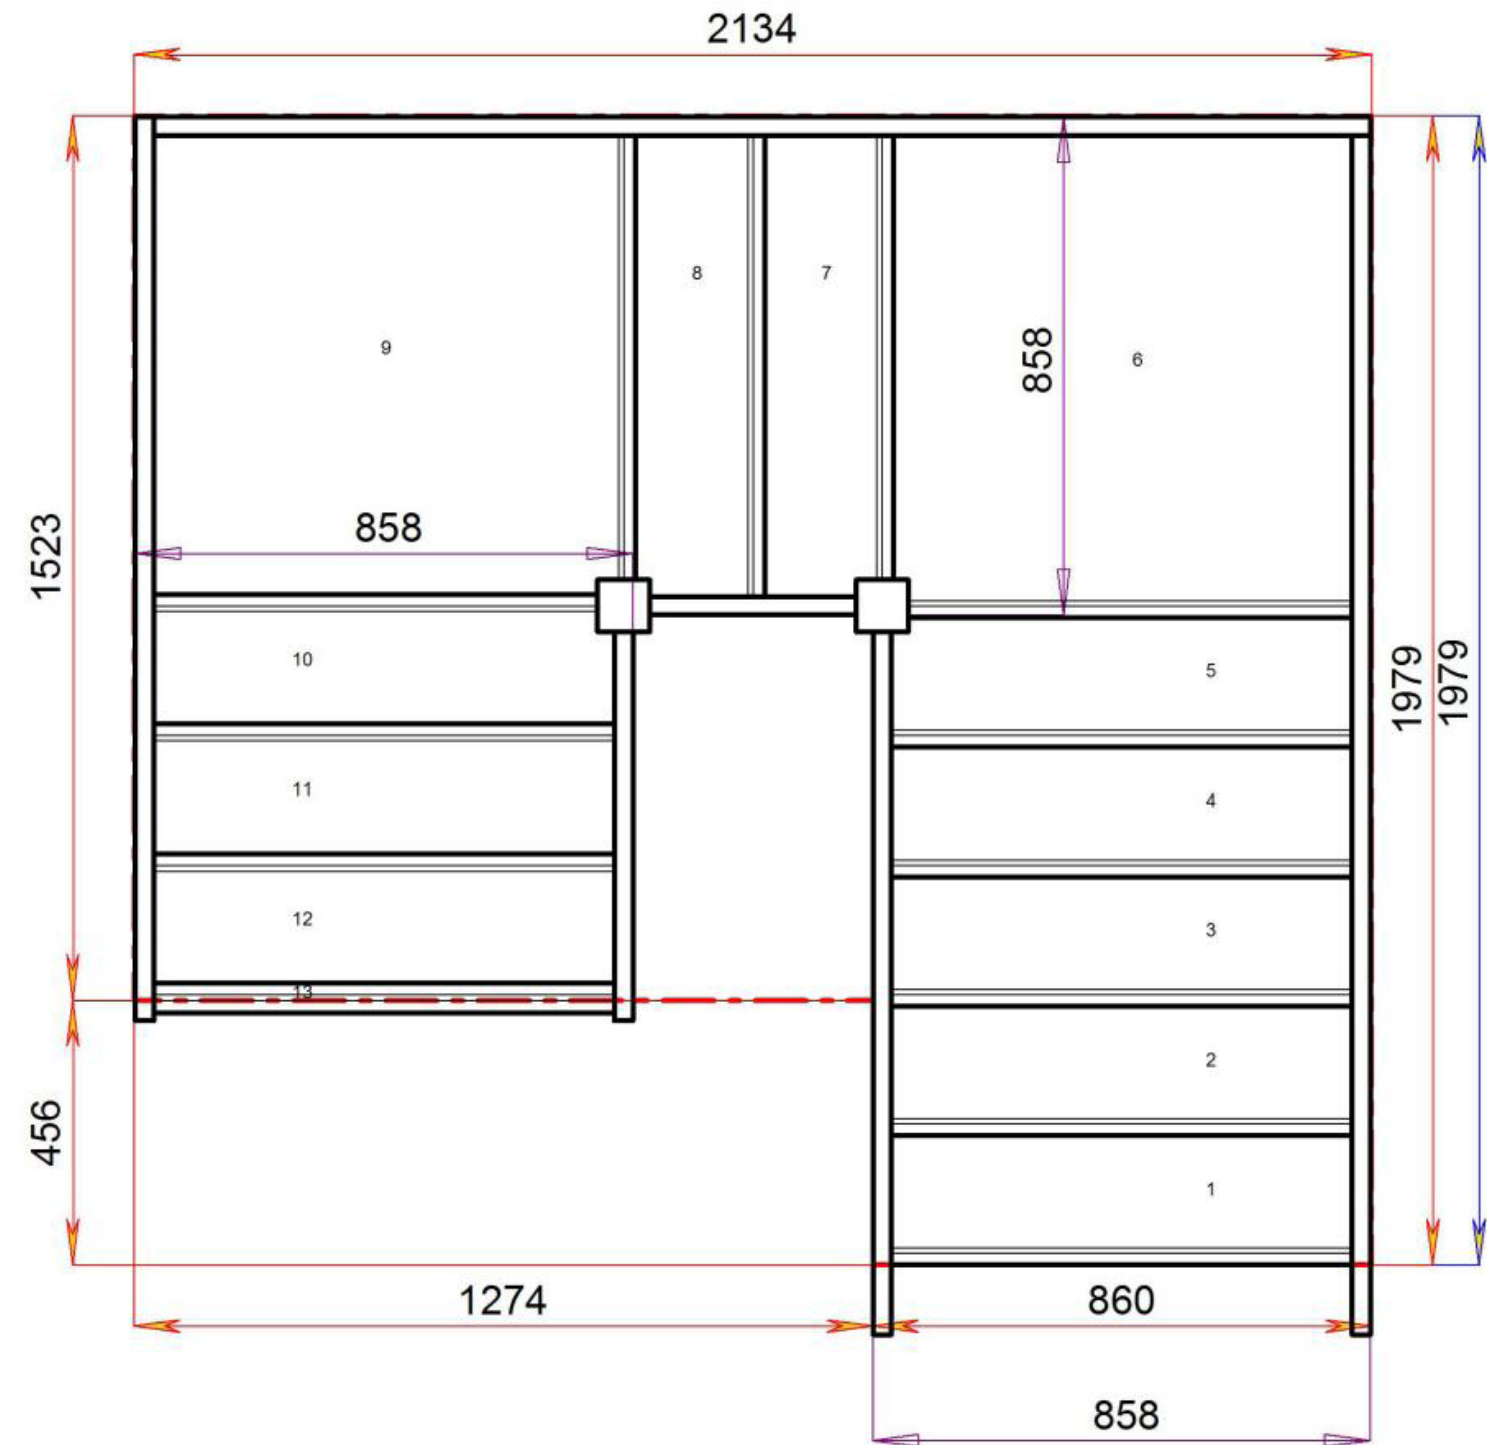

Stair-SQL4QL6N-LH

Stair-SQL5QL5N-LH

For a fully made to measure double Quarter Landing staircase with layouts like these contact us with the Plan reference number for a quotation.

We need to know which material specification you would like quoting in from our [model range](#) also.

2600.000 mm

© 0800632811035

© 0800632811035

Stair Layouts-D QL

S1QL5QL4N-LH

Stair:S1QL5QL4N-LH

Floor to floor height

2600.000 mm

S5QL1QL4N-LH

Floor to floor height

2600.000 mm

© 08090632B/11035

© 08090632B/11035

Stair Layouts-D QL

S5QL2QL3N-LH

Stair:S5QL2QL3N-LH

Floor to floor height

2600.000 mm

© 08090632B/11035

© 08090632B/11035

Stair Layouts-D QL

S5QL3QL2N-LH

Stair:S5QL3QL2N-LH

Floor to floor height