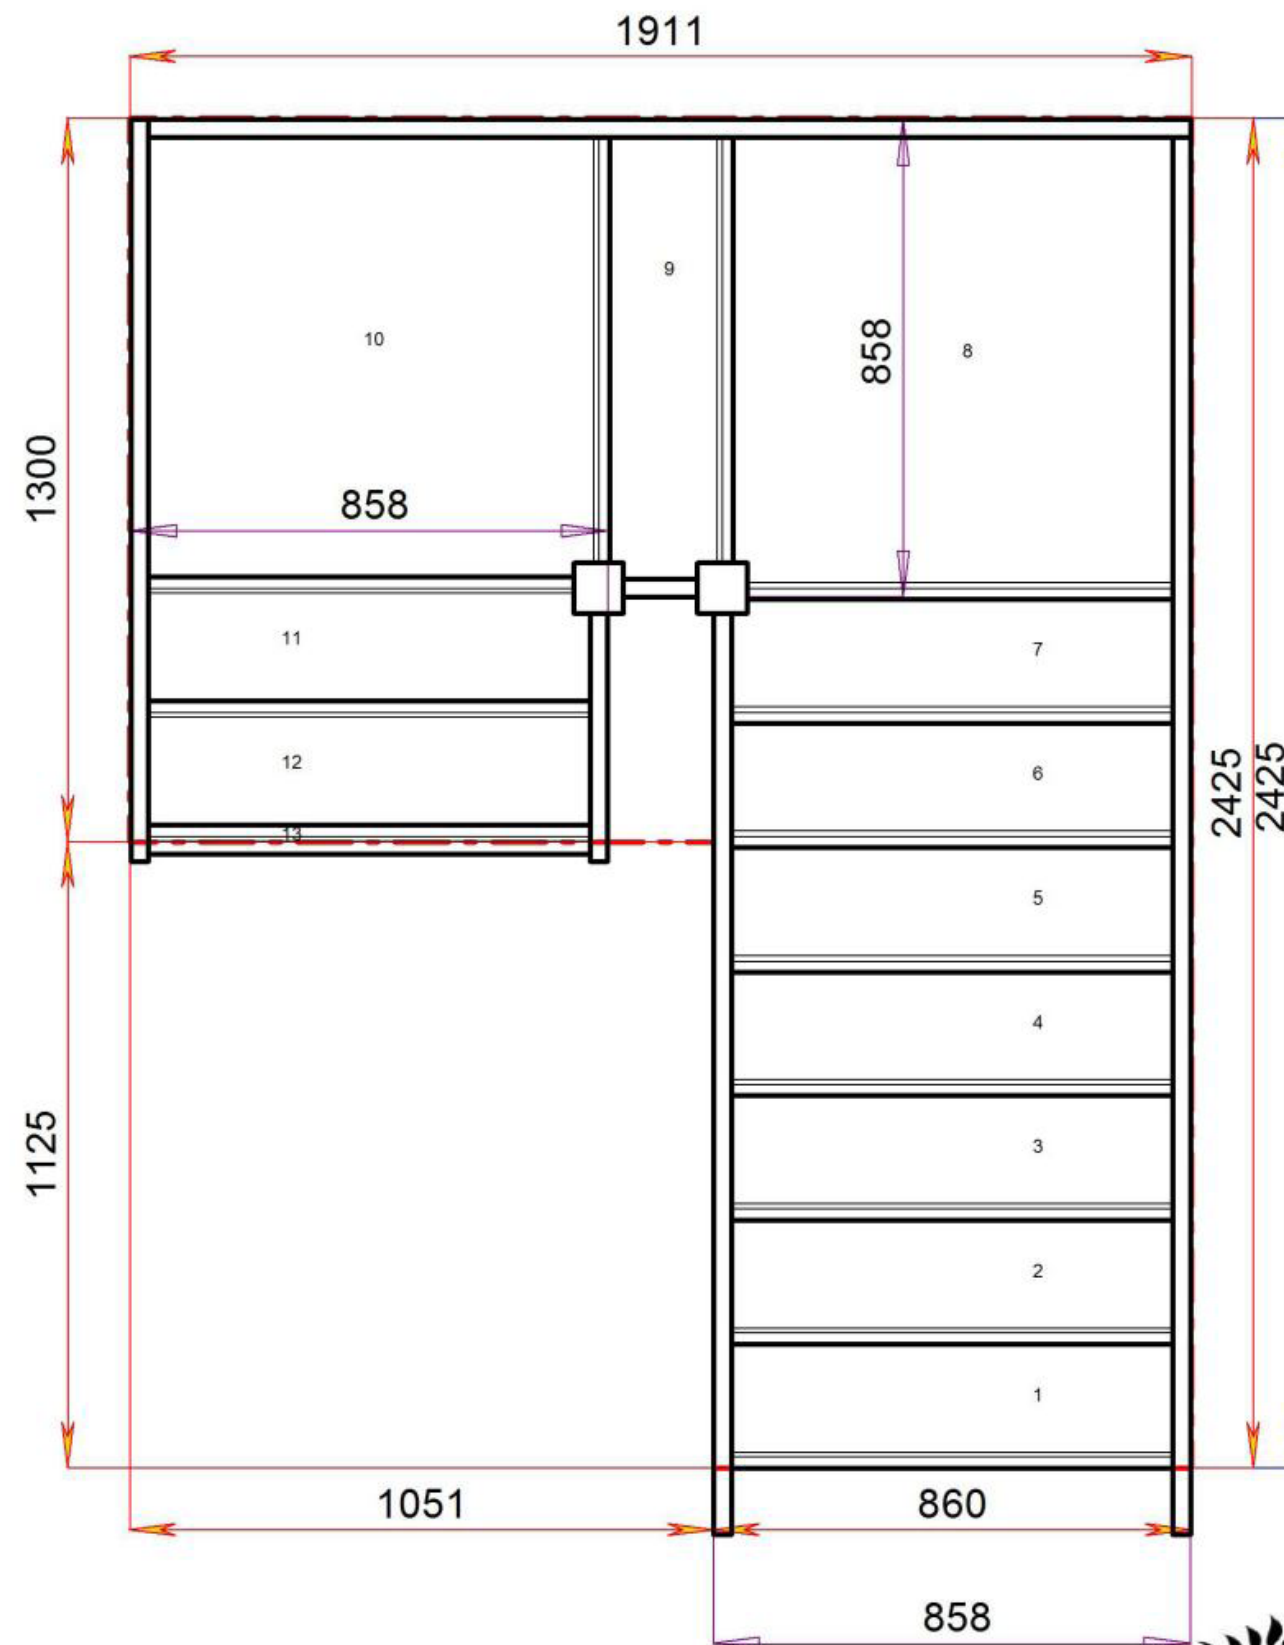

© 080906328/11035

Stair Layouts-D QL

S1QL7QL2N-LH

Stair:S1QL7QL2N-LH

Floor to floor height

2600.000 mm

© 080906328/11035

Stair:S1QL8QL1N-LH

© 080906328/11035

Stair Layouts-D QL

S1QL8QL1N-LH

Floor to floor height

2600.000 mm

© 080906328/11035

© 080906328/11035

Stair Layouts-D QL

2600.000 mm

© 08090632B/11035

© 08090632B/11035

Stair Layouts-D QL

S2QL3QL5N-LH

Stair:S2QL3QL5N-LH

Floor to floor height

2600.000 mm

Floor to floor height 2600.000 mm

© 08090632B/11035

Stair:S7QL1QL2N-LH

© 08090632B/11035

Stair Layouts-D QL

S7QL1QL2N-LH

Floor to floor height

2600.000 mm