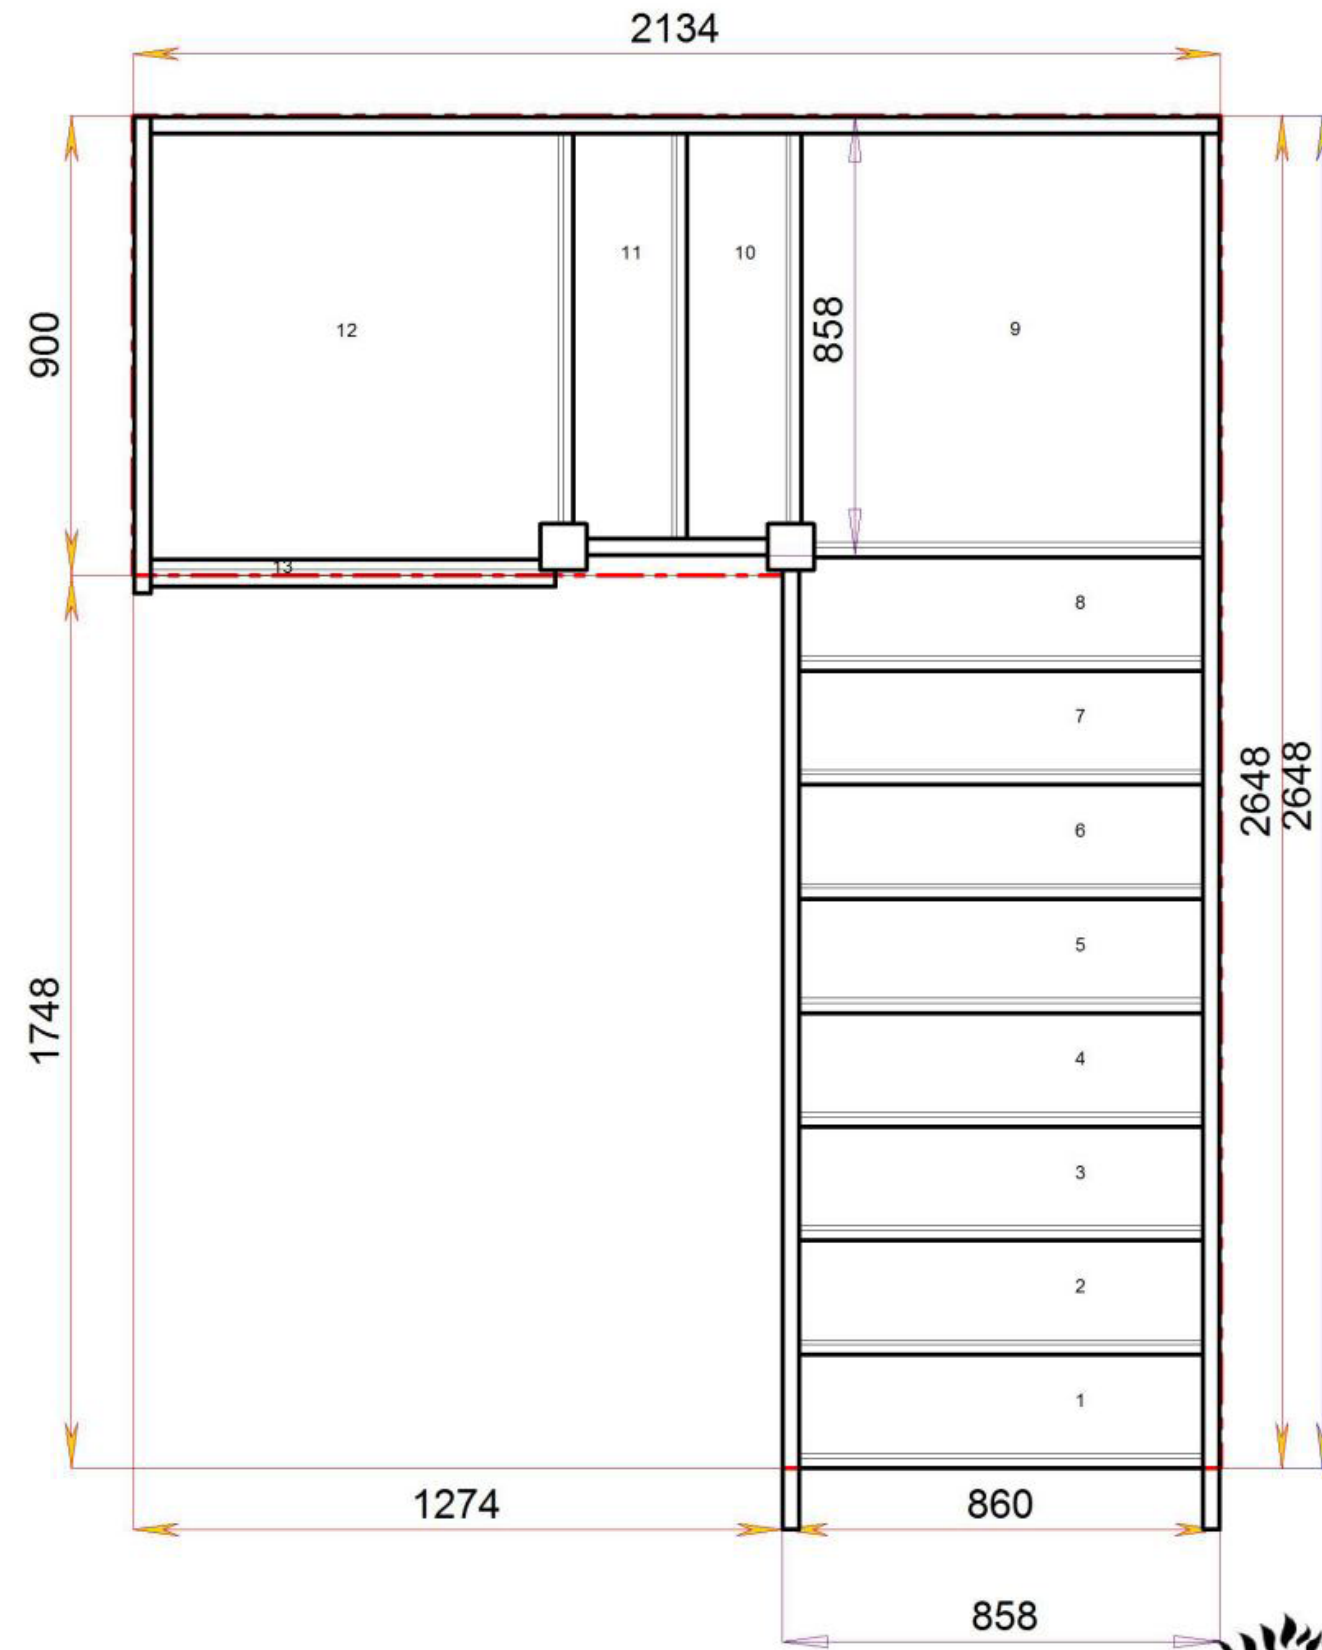

2600.000 mm

© 08090632B/11035

© 08090632B/11035

Stair Layouts-D QL

S2QL3QL5N-LH

Stair:S2QL3QL5N-LH

Floor to floor height

2600.000 mm

© 08090632B/11035

© 08090632B/11035

Stair Layouts-D QL

S2QL4QL4N-LH

Stair:S2QL4QL4N-LH

Floor to floor height 2600.000 mm

© 08090632B/11035

© 08090632B/11035

Stair Layouts-D QL

S8QL1QL1N-LH

Floor to floor height

2600.000 mm

Stair:S8QL2QLN-LH

© 08090632B/11035

Stair Layouts-D QL

S8QL2QLN-LH