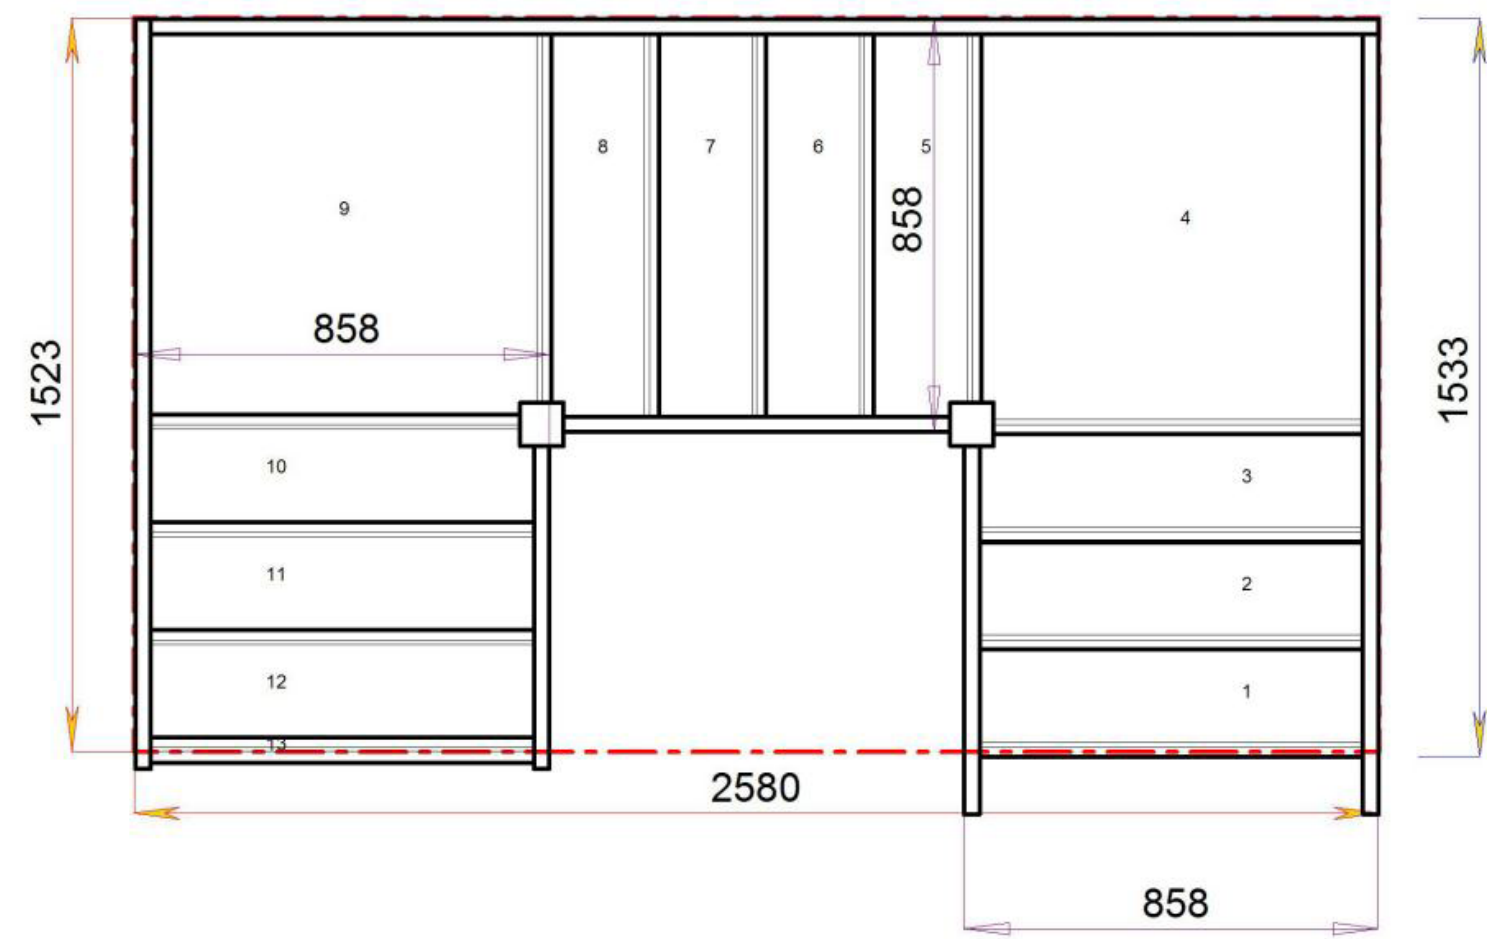

Stair-S3QL1QL6N-LH

Stair-S3QL2QL5N-LH

For a fully made to measure double Quarter Landing staircase with layouts like these contact us with the Plan reference number for a quotation.

We need to know which material specification you would like quoting in from our [model range](#) also.

Floor to floor height 2600.000 mm

© 08090632B/11035

© 08090632B/11035

Stair Layouts-D QL

S3QL2QL5N-LH

Stair:S3QL2QL5N-LH

Floor to floor height

2600.000 mm

© 08090632B/11035

© 08090632B/11035

Stair Layouts-D QL

S3QL3QL4N-LH

Stair:S3QL3QL4N-LH

Floor to floor height

2600.000 mm

© 08090632B/11035

© 08090632B/11035

Stair Layouts-D QL

S3QL4QL3N-LH

Stair:S3QL4QL3N-LH

Floor to floor height

2600.000 mm

© 08090632B/11035

© 08090632B/11035