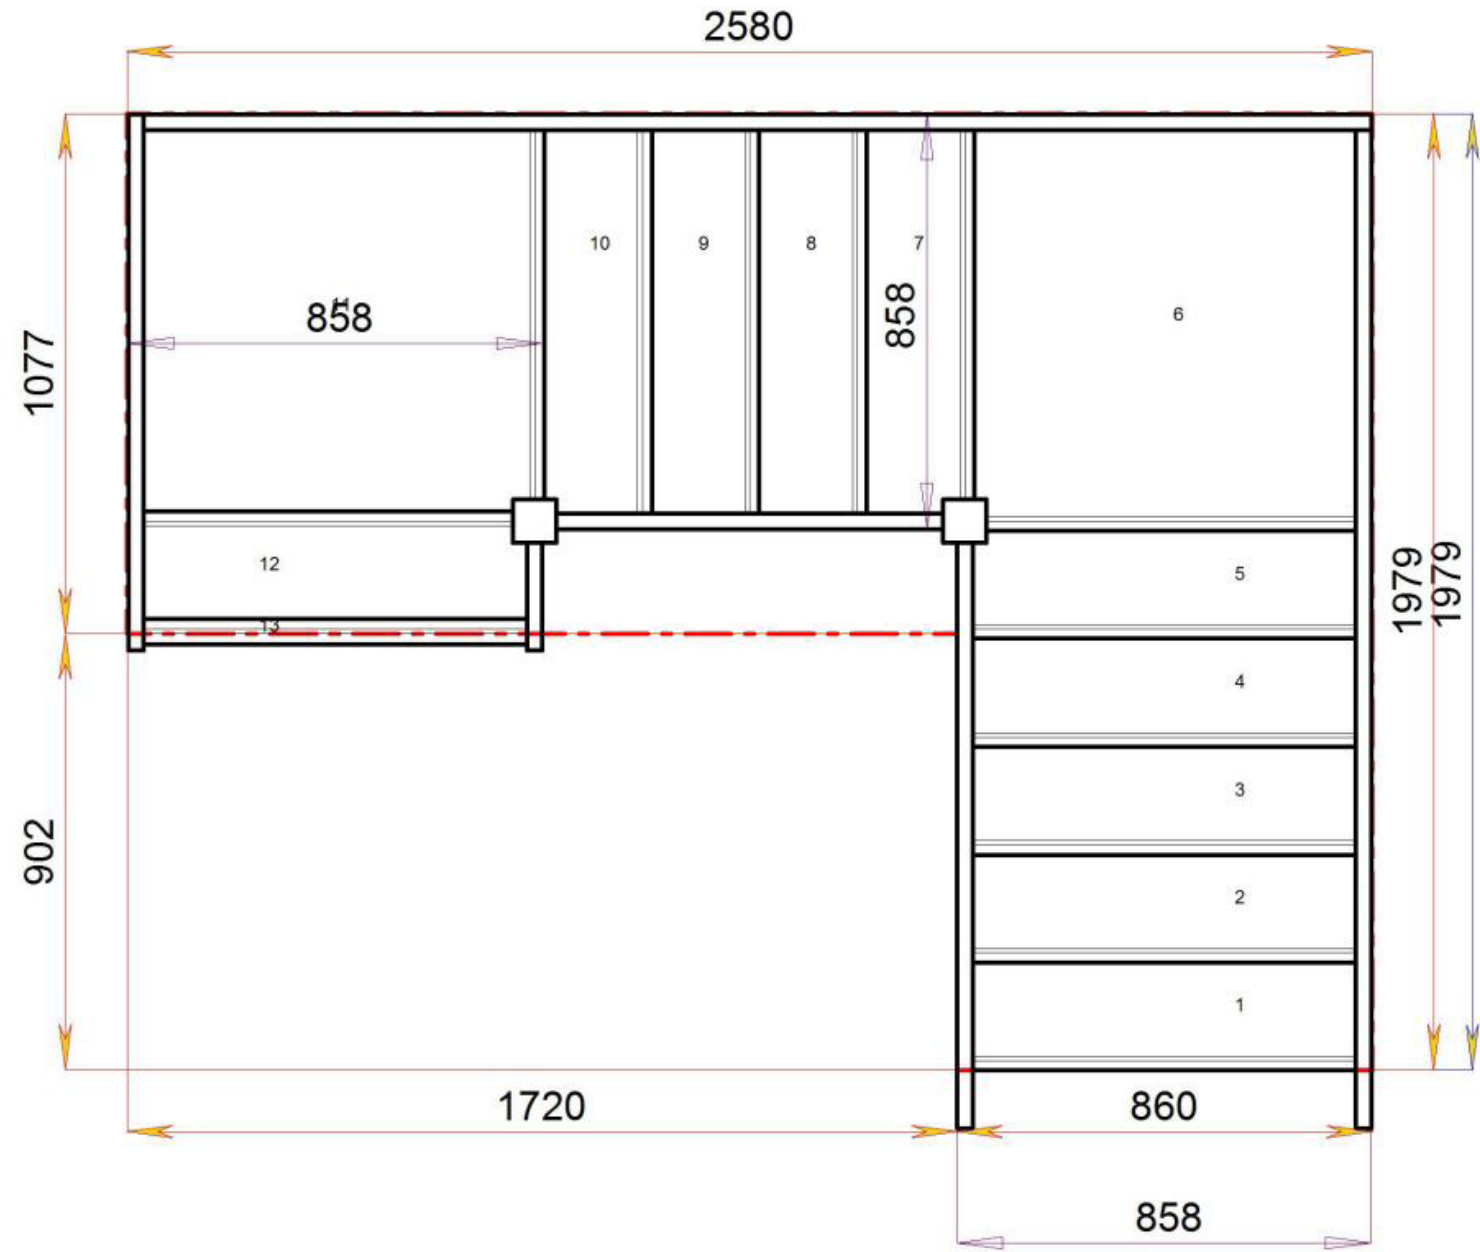

Stair:SQLQL10N-LH

For a fully made to measure double Quarter Landing staircase with layouts like these contact us with the Plan reference number for a quotation.

We need to know which material specification you would like quoting in from our [model range](#) also.

2600.000 mm

© 0800632811035

© 0800632811035

Stair Layouts-D QL

S1QL5QL4N-LH

Stair:S1QL5QL4N-LH

Floor to floor height

2600.000 mm

2600.000 mm

© 08090632B/11035

© 08090632B/11035

Stair Layouts-D QL

S5QL4QL1N-LH

Stair:S5QL4QL1N-LH

Floor to floor height

2600.000 mm

Stair Layouts-D QL

S5QL5QLN-LH

Stair:S5QL5QLN-LH

Floor to floor height 2600.000 mm

© 08090632B/11035

Stair:S5QLQL5N-LH

© 08090632B/11035

Stair Layouts-D QL