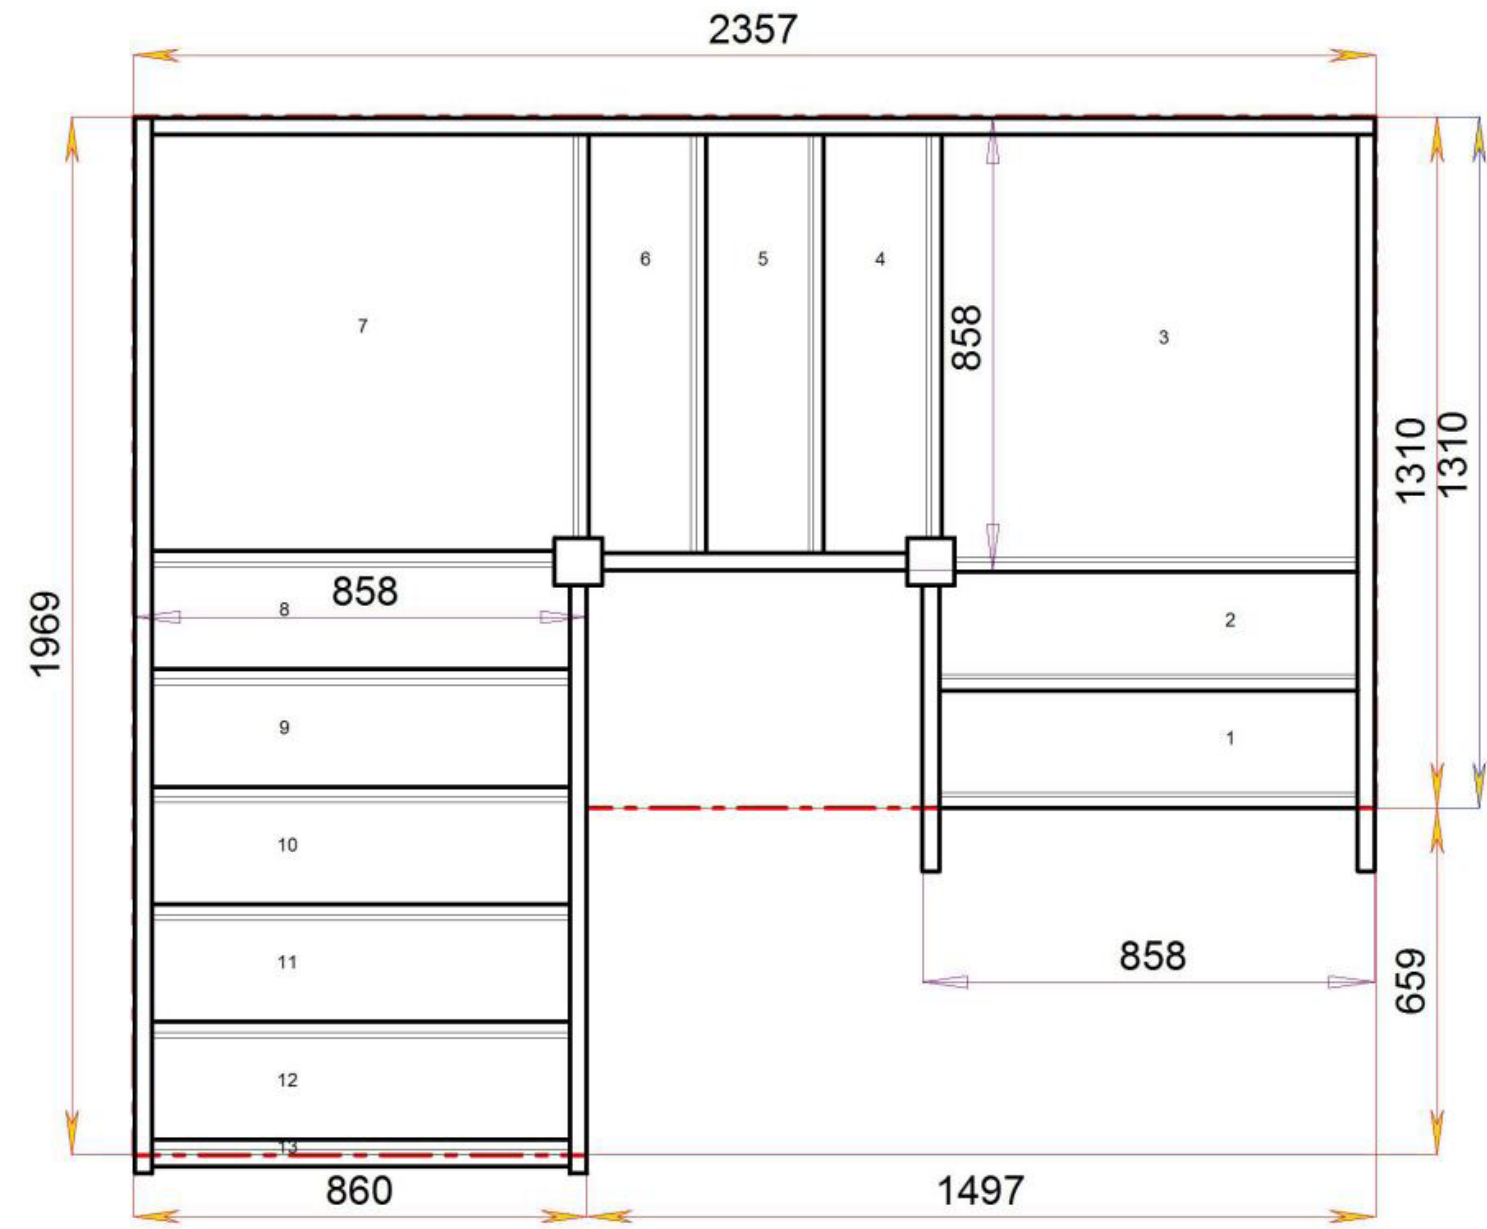

Stair-S1QL8QL1N-LH

Stair-S1QL9QLN-LH

Stair-S1QLQL9N-LH

Stair-S2QL1QL7N-LH

For a fully made to measure double Quarter Landing staircase with layouts like these contact us with the Plan reference number for a quotation.

Stair-S3QL1QL6N-LH

Stair-S3QL2QL5N-LH

For a fully made to measure double Quarter Landing staircase with layouts like these contact us with the Plan reference number for a quotation.

We need to know which material specification you would like quoting in from our [model range](#) also.

2600.000 mm

© 08090632B/11035

© 08090632B/11035

Stair Layouts-D QL

S2QL3QL5N-LH

Stair:S2QL3QL5N-LH

Floor to floor height

2600.000 mm

© 08090632B/11035

© 08090632B/11035

Stair Layouts-D QL

S2QL4QL4N-LH

Stair:S2QL4QL4N-LH

Floor to floor height 2600.000 mm

© 08090632B/11035

© 08090632B/11035