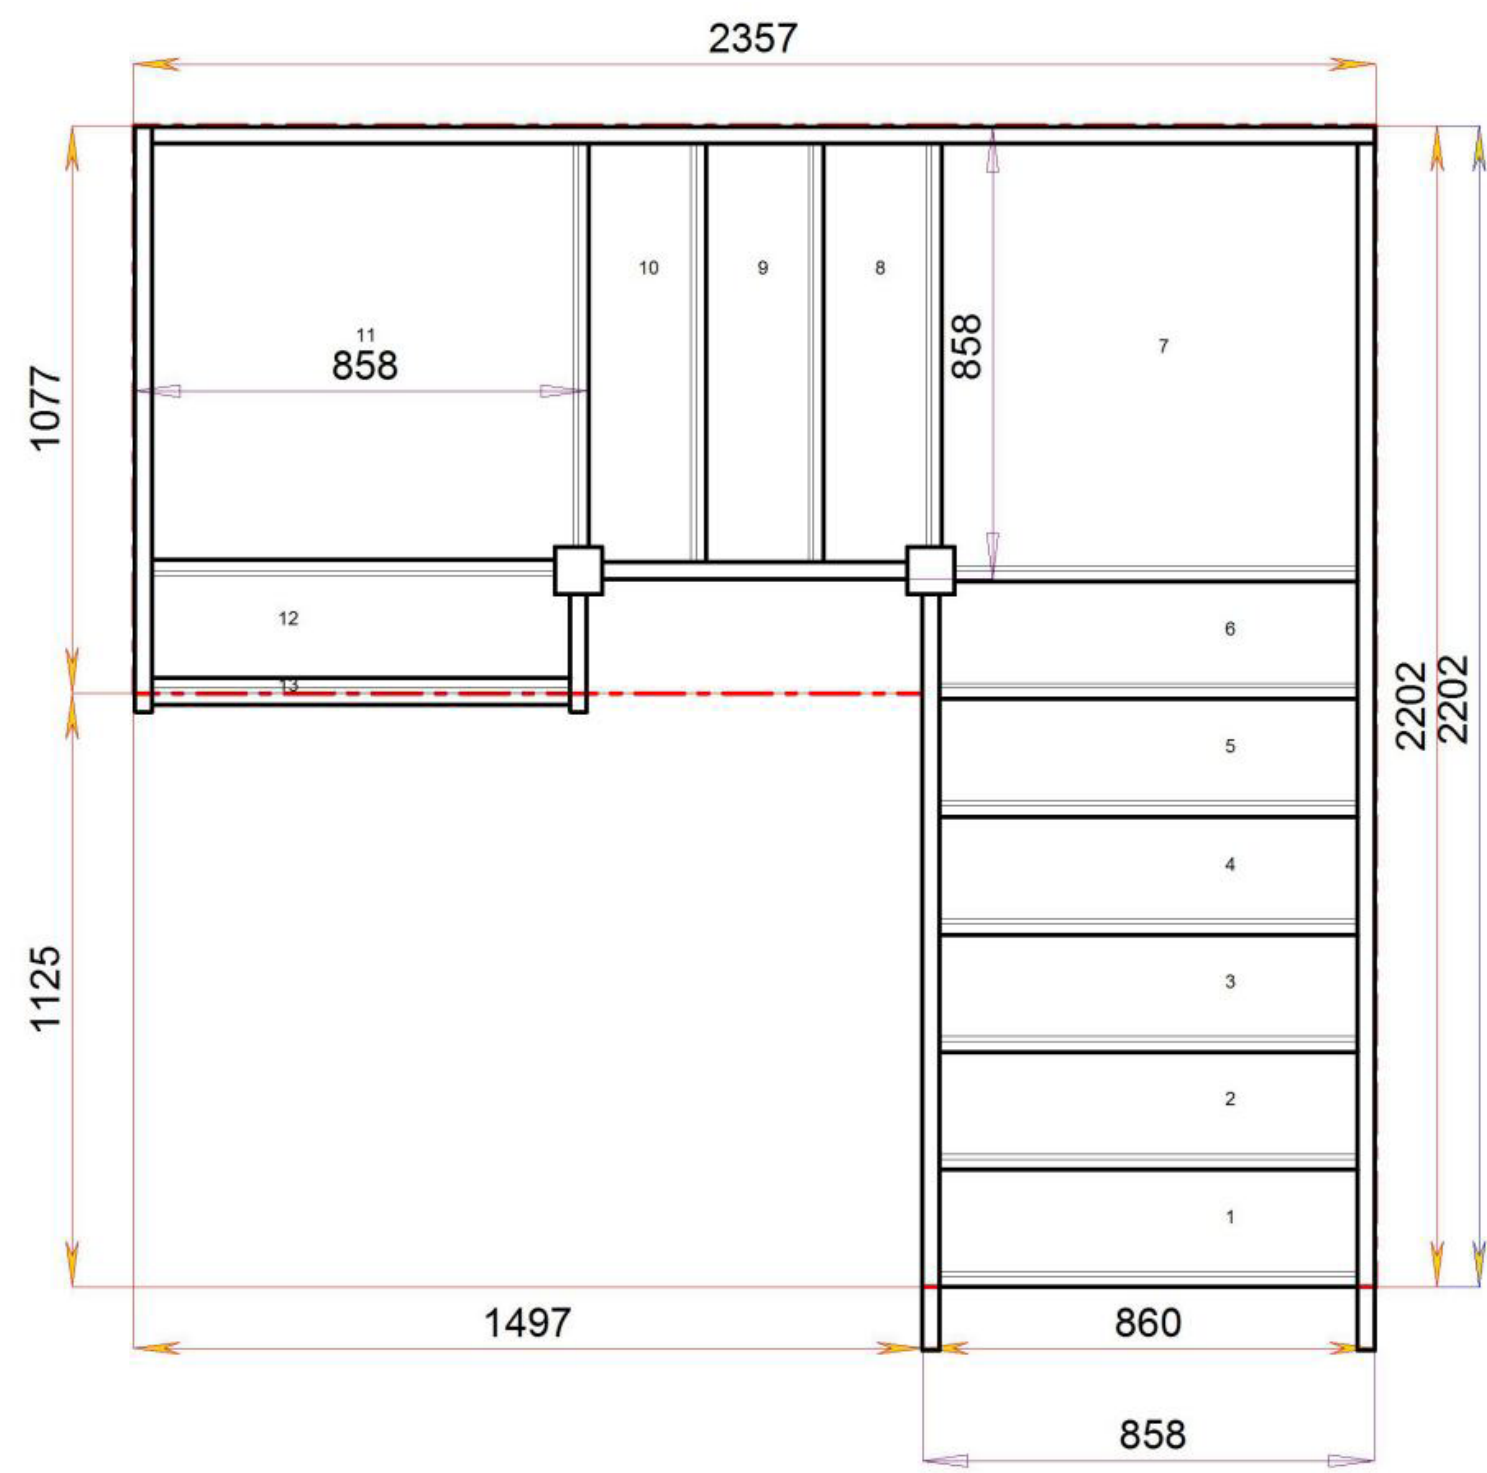

2600.000 mm

© 0800632811035

© 0800632811035

Stair Layouts-D QL

S1QL5QL4N-LH

Stair:S1QL5QL4N-LH

Floor to floor height

2600.000 mm

© 080906328/11035

Stair Layouts-D QL

S1QL7QL2N-LH

Stair:S1QL7QL2N-LH

Floor to floor height

2600.000 mm

© 080906328/11035

Stair:S1QL8QL1N-LH

Stair Layouts-D QL

S6QL2QL2N-LH

Floor to floor height

2600.000 mm

STAIRPLAN

Stair Layouts-D QL

S6QL3QL1N-LH

Stair:S6QL3QL1N-LH

Floor to floor height 2600.000 mm

Stair Layouts-D QL

S6QL4QLN-LH

Stair:S6QL4QLN-LH

Floor to floor height 2600.000 mm

© 08090632B/11035

Stair:S6QLQL4N-LH

© 08090632B/11035