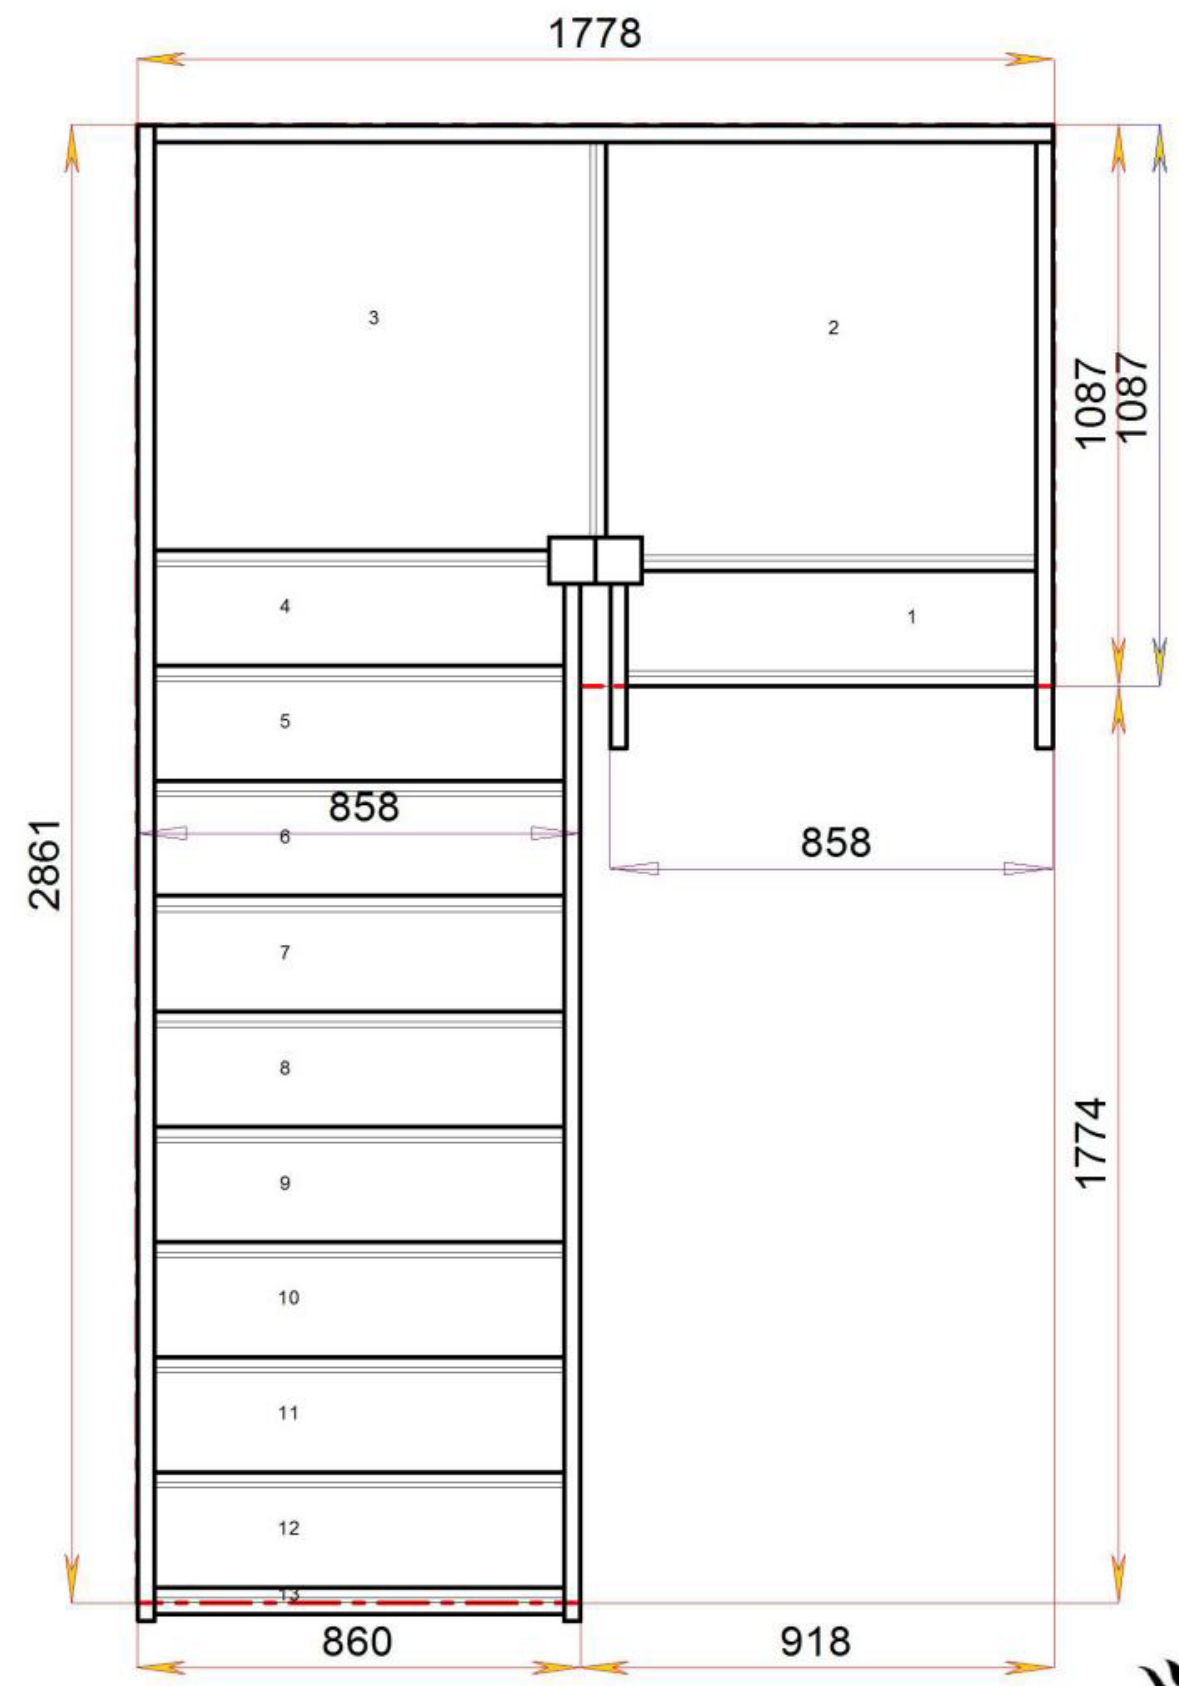

Stair-S1QL8QL1N-LH

Stair-S1QL9QLN-LH

Stair-S1QLQL9N-LH

Stair-S2QL1QL7N-LH

For a fully made to measure double Quarter Landing staircase with layouts like these contact us with the Plan reference number for a quotation.

Stair-S3QL1QL6N-LH

Stair-S3QL2QL5N-LH

For a fully made to measure double Quarter Landing staircase with layouts like these contact us with the Plan reference number for a quotation.

We need to know which material specification you would like quoting in from our [model range](#) also.

S1QL9QLN-LH

Stair:S1QL9QLN-LH

Floor to floor height

2600.000 mm

Stair Layouts-D QL

S1QLQL9N-LH

Stair:S1QLQL9N-LH

Floor to floor height

2600.000 mm

Stair:S2QL1QL7N-LH

© 08090632B/11035

Floor to floor height 2600.000 mm

Stair Layouts-D QL

S2QL2QL6N-LH

Stair:S2QL2QL6N-LH

Floor to floor height