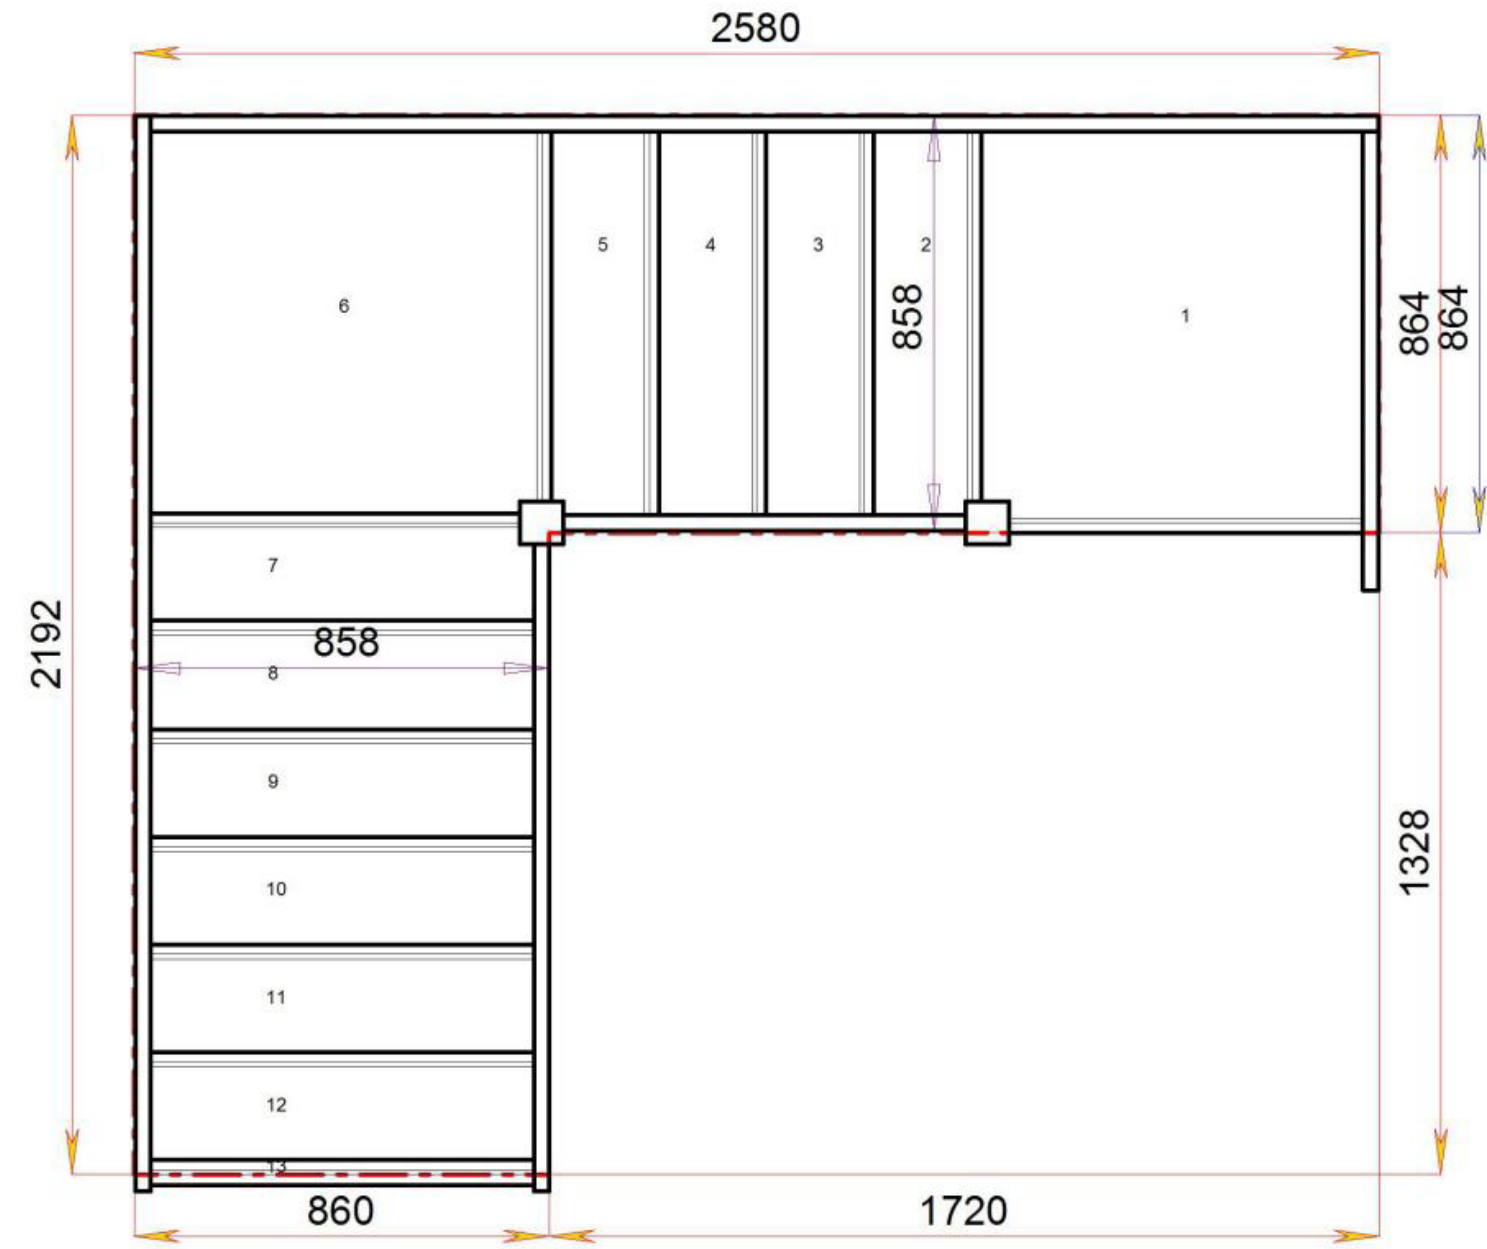

Stair:SQL1QL9N-LH

Floor to floor height

2600.000 mm

Stair Layouts-D QL

SQL2QL8N-LH

Stair:SQL2QL8N-LH

Floor to floor height

2600.000 mm

Stair Layouts-D QL

SQL3QL7N-LH

Stair:SQL3QL7N-LH

Floor to floor height 2600.000 mm

Stair Layouts-D QL

SQL4QL6N-LH

Stair:SQL4QL6N-LH

Floor to floor height

2600.000 mm

Stair Layouts-D QL

SQL5QL5N-LH

Stair:SQL5QL5N-LH

Floor to floor height

2600.000 mm

Stair Layouts-D QL

SQL6QL4N-LH