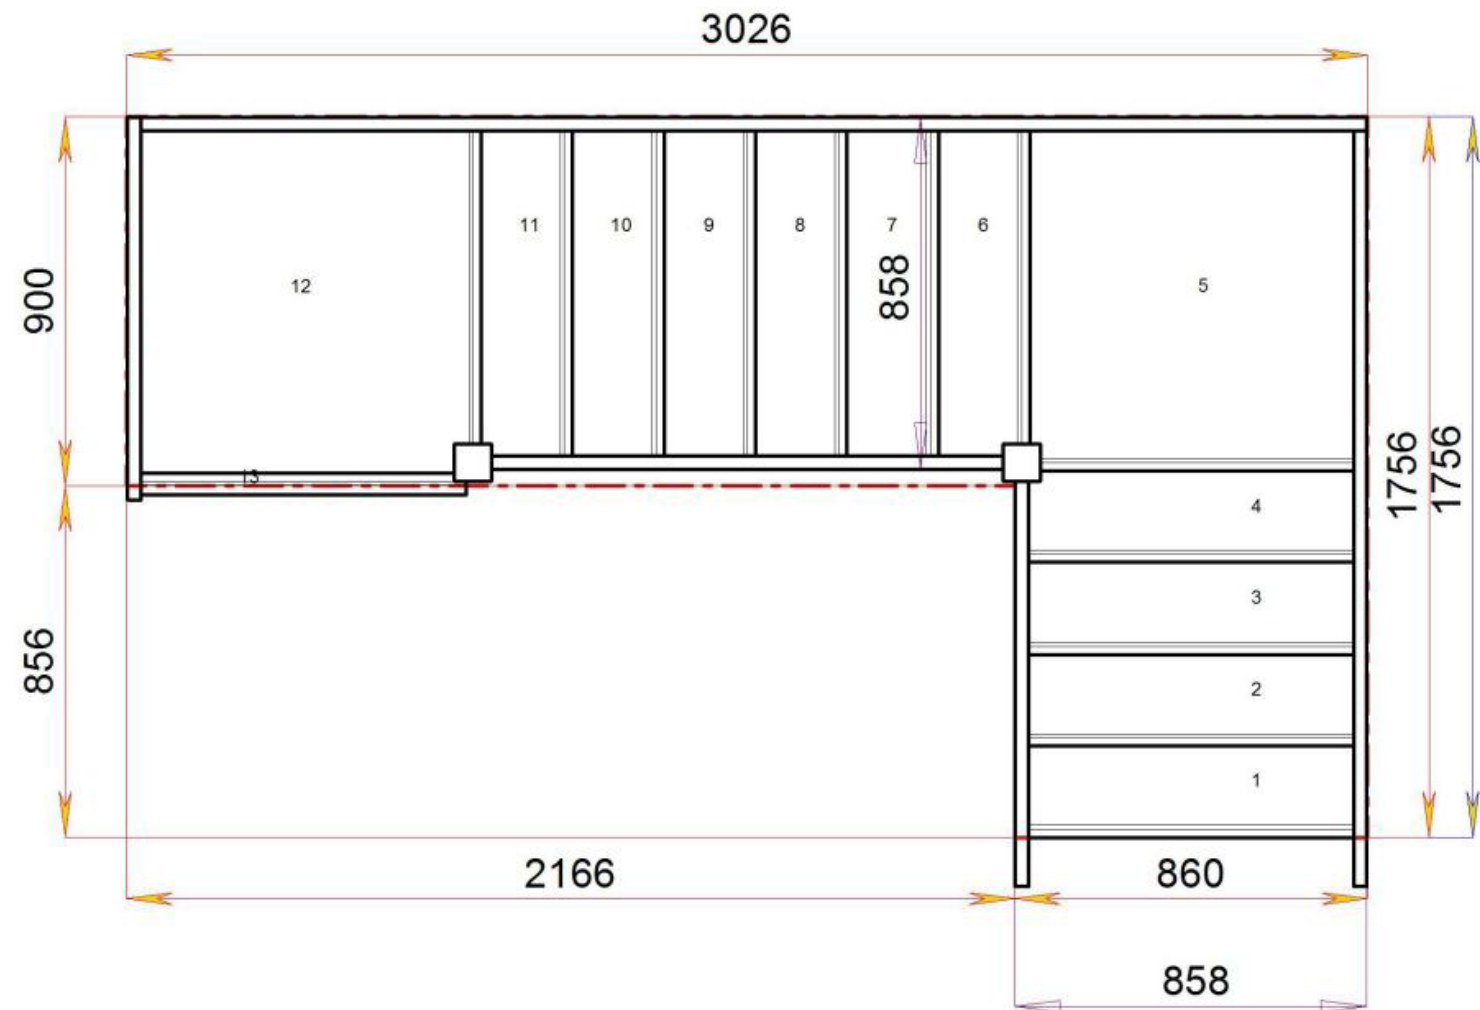

2600.000 mm

© 0800632811035

© 0800632811035

Stair Layouts-D QL

S1QL5QL4N-LH

Stair:S1QL5QL4N-LH

Floor to floor height

2600.000 mm

Floor to floor height

2600.000 mm

Stair Layouts-D QL

S4QL5QL1N-LH

Stair:S4QL5QL1N-LH

Floor to floor height

2600.000 mm

© 08090632B/11035

© 08090632B/11035

Stair Layouts-D QL

S4QL6QLN-LH

Stair:S4QL6QLN-LH

Floor to floor height

2600.000 mm

© 08090632B/11035

© 08090632B/11035