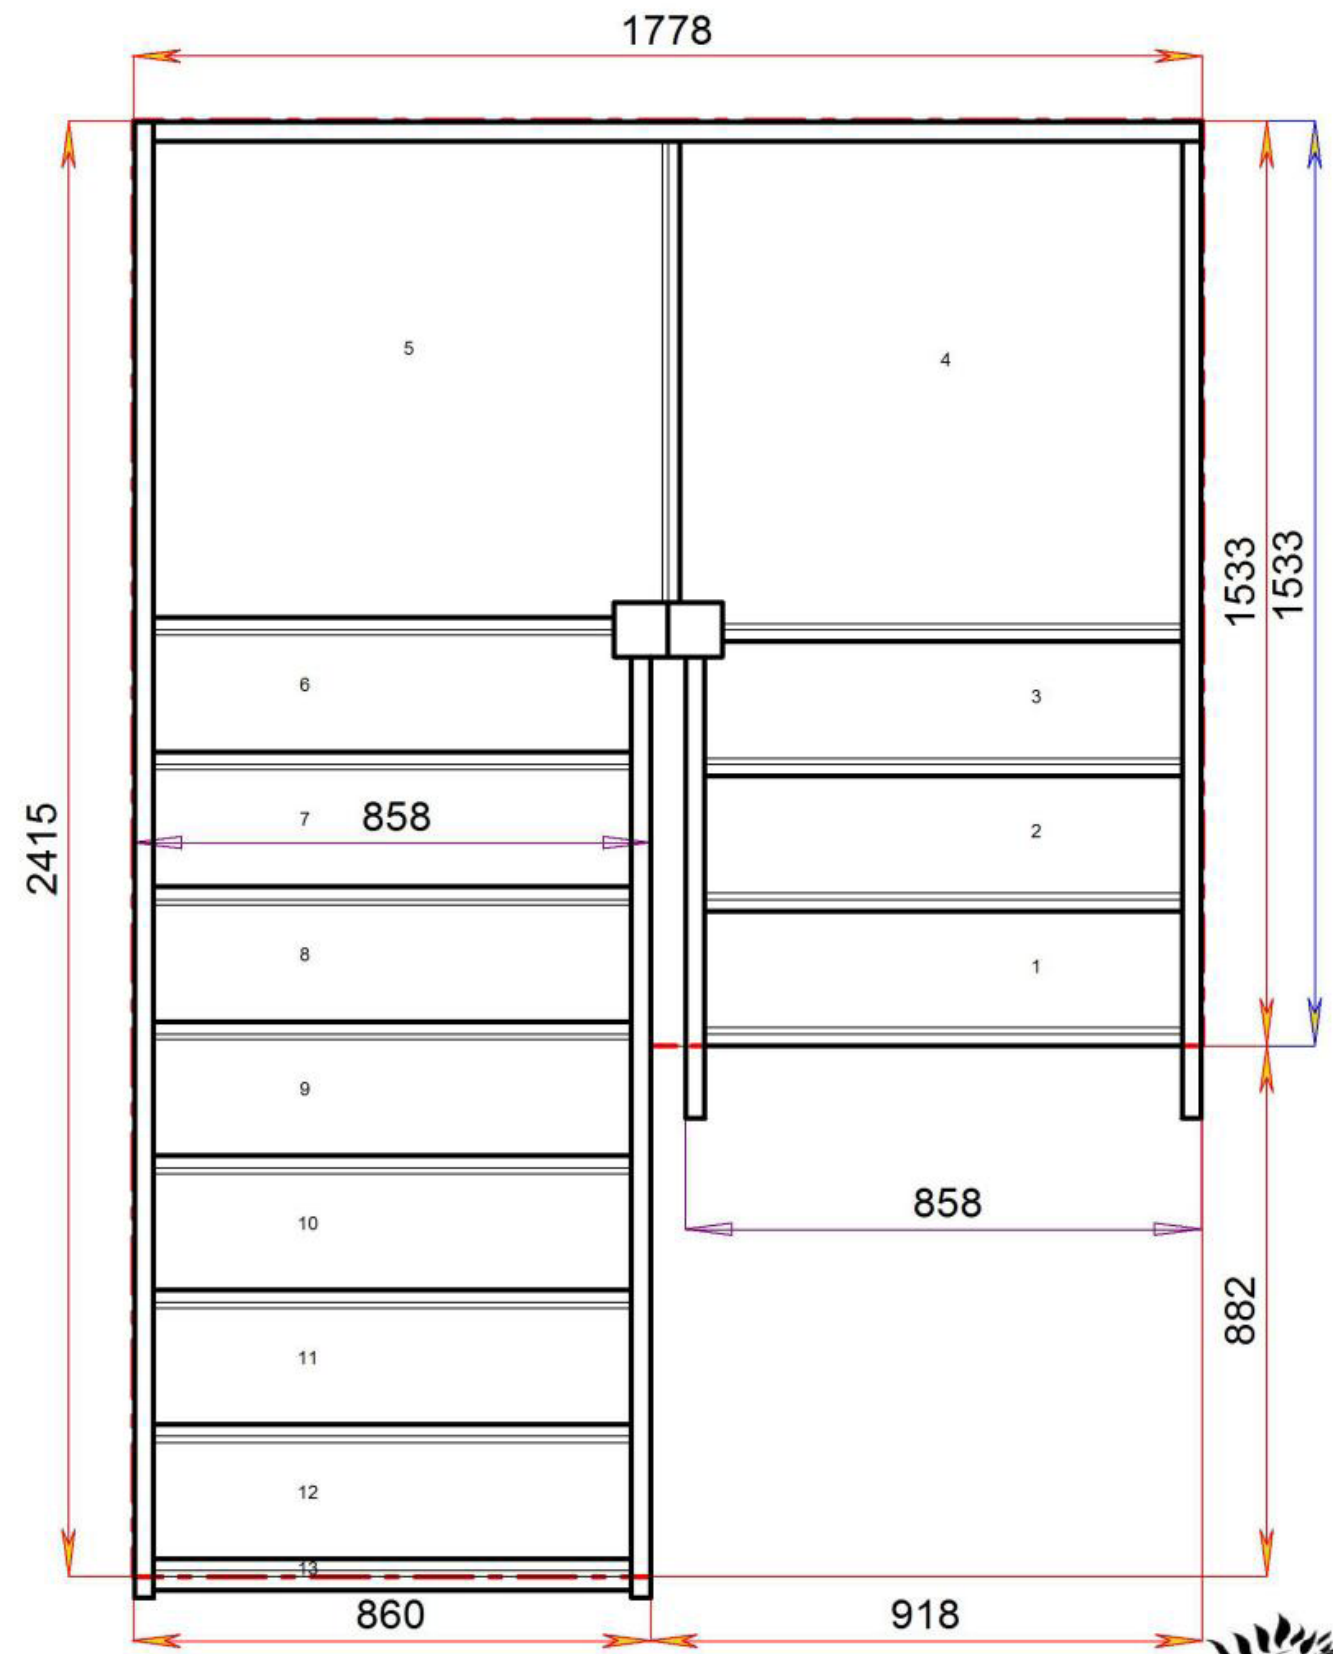

Stair Layouts-D QL

S3QLQL7N-LH

Floor to floor height 2600.000 mm