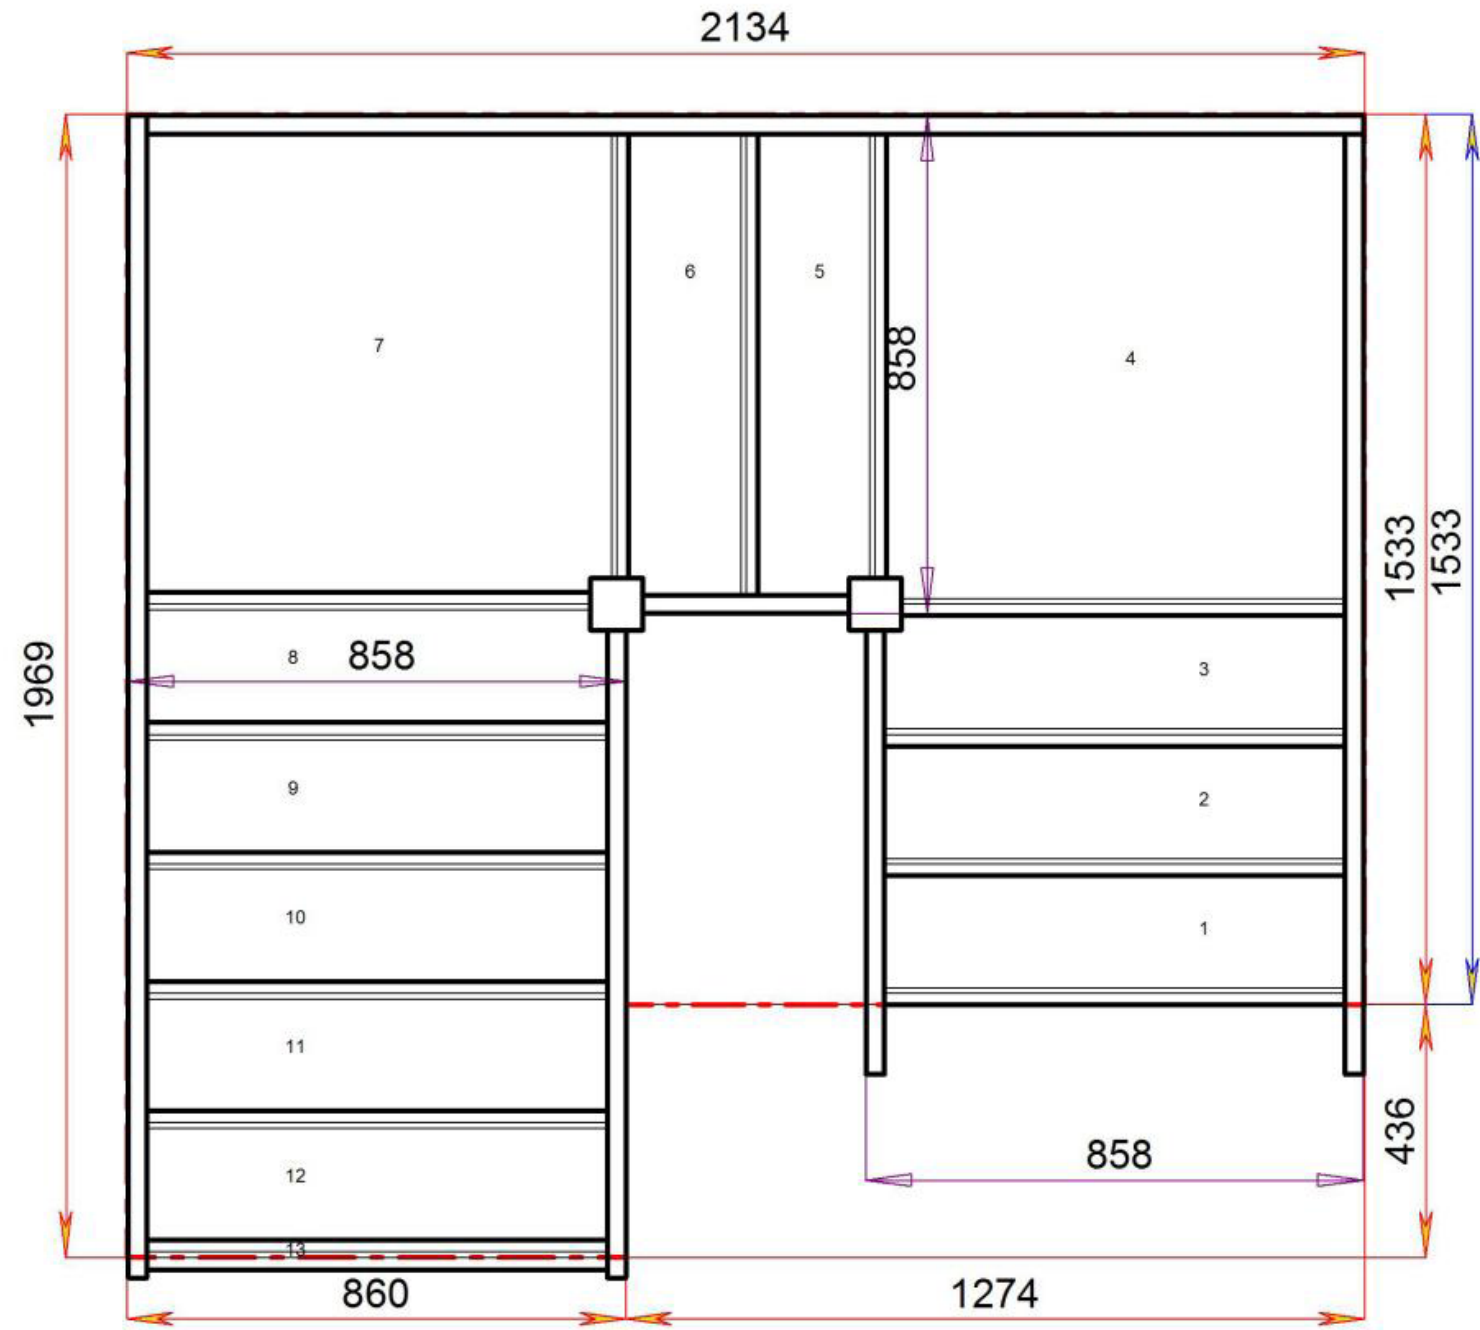

Stair-S1QL8QL1N-LH

Stair-S1QL9QLN-LH

Stair-S1QLQL9N-LH

Stair-S2QL1QL7N-LH

For a fully made to measure double Quarter Landing staircase with layouts like these contact us with the Plan reference number for a quotation.

Stair-S3QL1QL6N-LH

Stair-S3QL2QL5N-LH

For a fully made to measure double Quarter Landing staircase with layouts like these contact us with the Plan reference number for a quotation.

We need to know which material specification you would like quoting in from our [model range](#) also.

Stair-S5QL5QLN-LH

Stair-S5QLQL5N-LH

For a fully made to measure double Quarter Landing staircase with layouts like these contact us with the Plan reference number for a quotation.

We need to know which material specification you would like quoting in from our [model range](#) also.

Floor to floor height 2600.000 mm

© 08090632B/11035

© 08090632B/11035

Stair Layouts-D QL

S3QL2QL5N-LH

Stair:S3QL2QL5N-LH

Floor to floor height

2600.000 mm