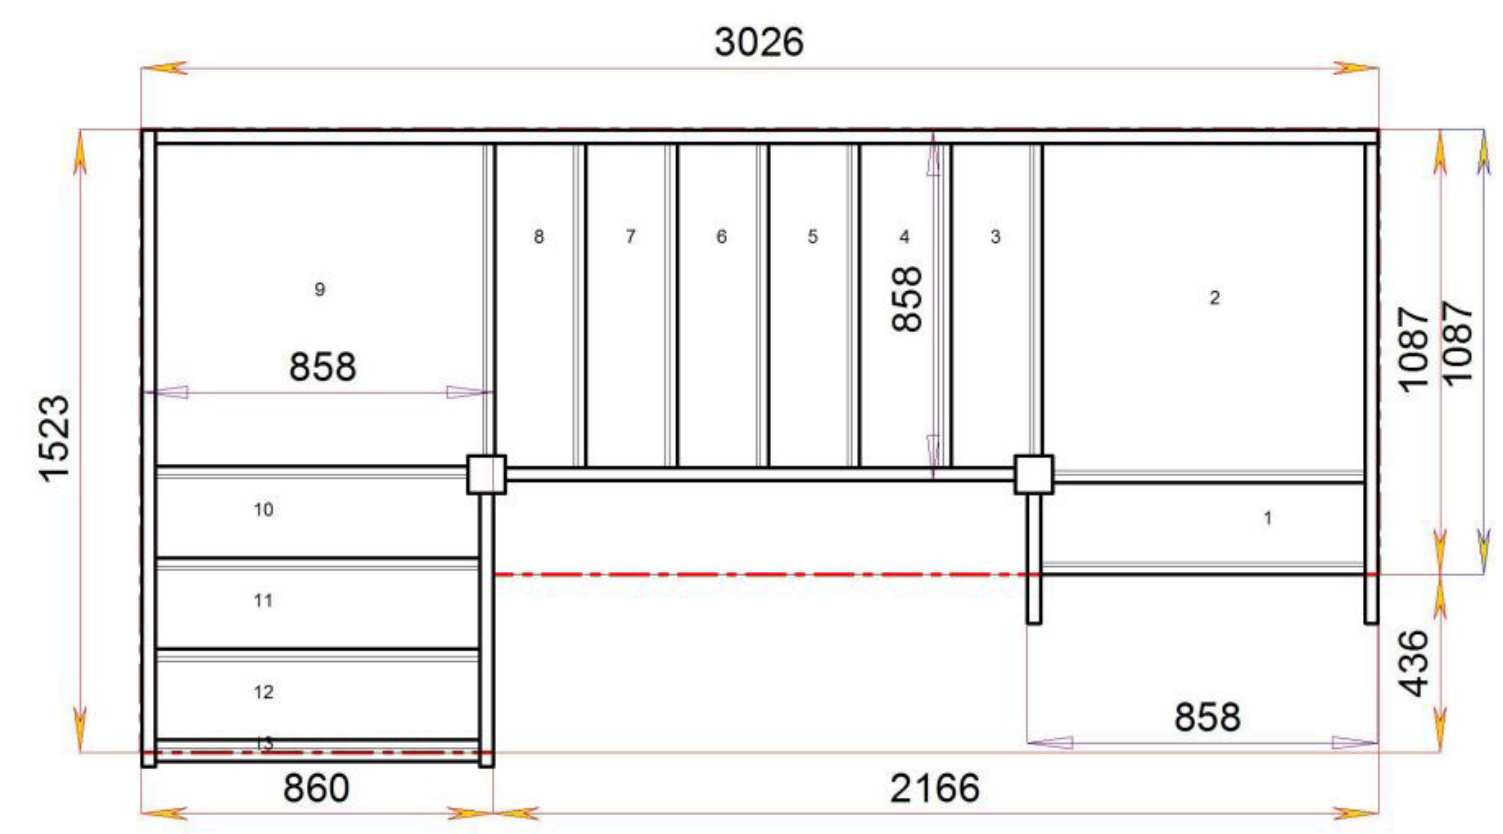

sales@stairplan.com
01952 608853

Stair Layouts-D QL

S1QL2QL7N-LH

Stair:S1QL2QL7N-LH

Floor to floor height

2600.000 mm

© 080906328/11035

Stair Layouts-D QL

S1QL3QL6N-LH

Stair:S1QL3QL6N-LH

Floor to floor height

2600.000 mm

Stair Layouts-D QL

S1QL4QL5N-LH

Stair:S1QL4QL5N-LH

Floor to floor height

2600.000 mm

© 0800632811035

© 0800632811035

Stair Layouts-D QL

S1QL5QL4N-LH

Stair:S1QL5QL4N-LH

Floor to floor height

2600.000 mm

© 0800632811035

© 0800632811035

Stair Layouts-D QL

S1QL6QL3N-LH

Stair:S1QL6QL3N-LH

Floor to floor height

2600.000 mm

© 080906328/11035