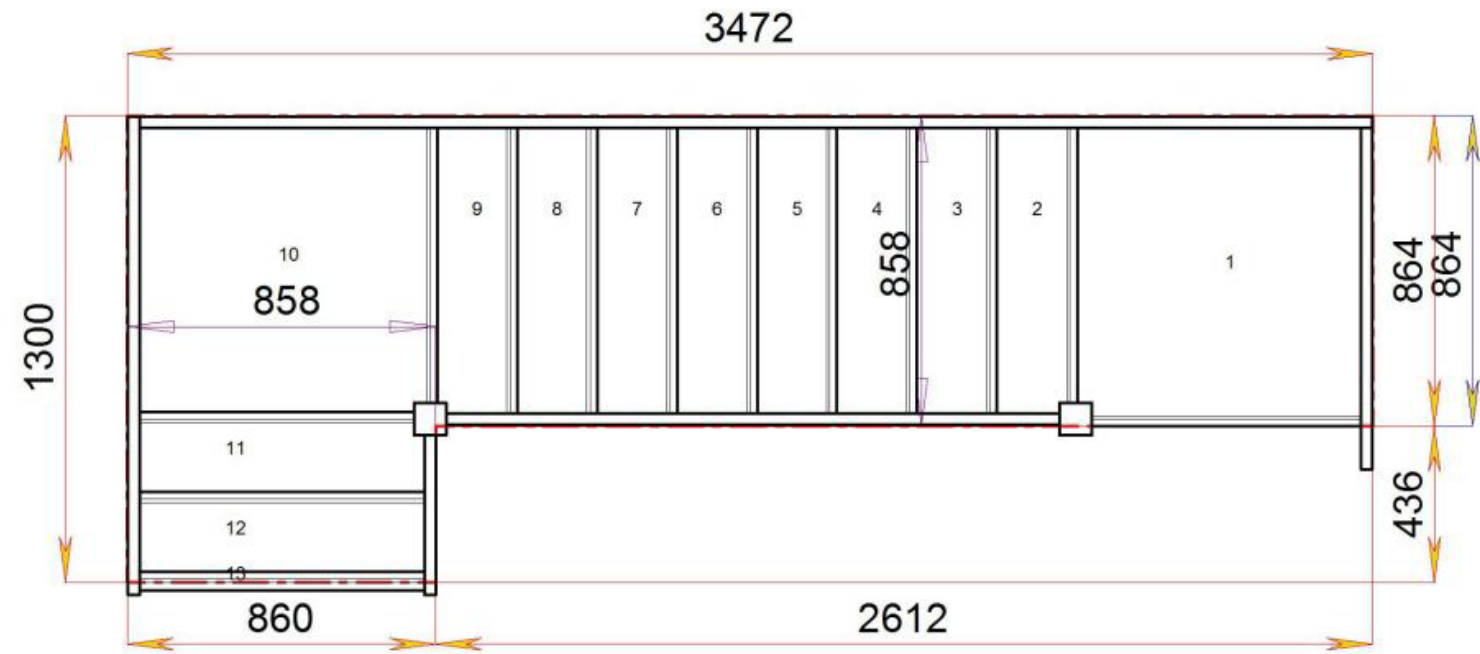

Floor to floor height

2600.000 mm

© 08090632B/11035

© 08090632B/11035

Stair Layouts-D QL

SQL8QL2N-LH

Stair:SQL8QL2N-LH

Floor to floor height