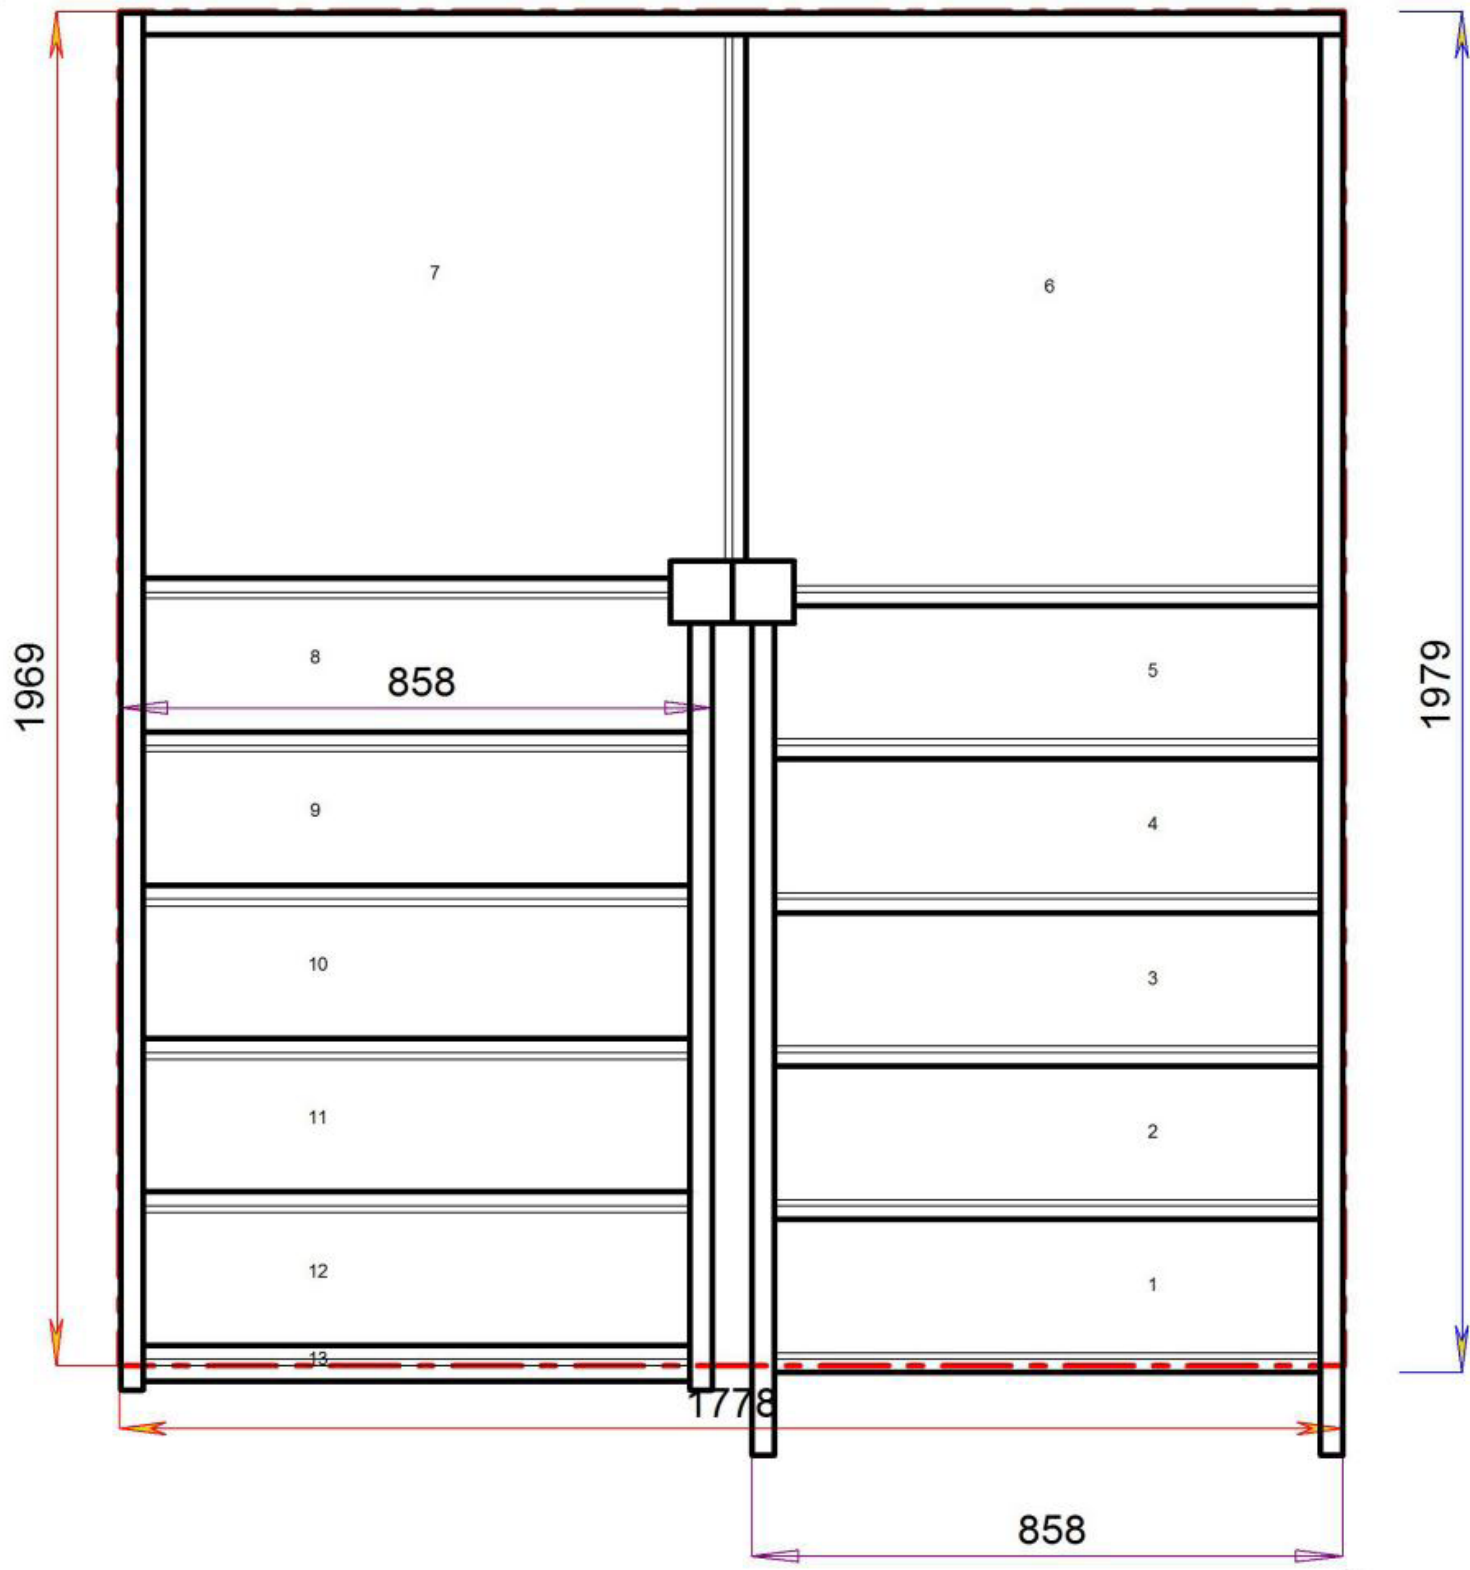

Stair Layouts-D QL

S5QLQL5N-LH

Floor to floor height 2600.000 mm