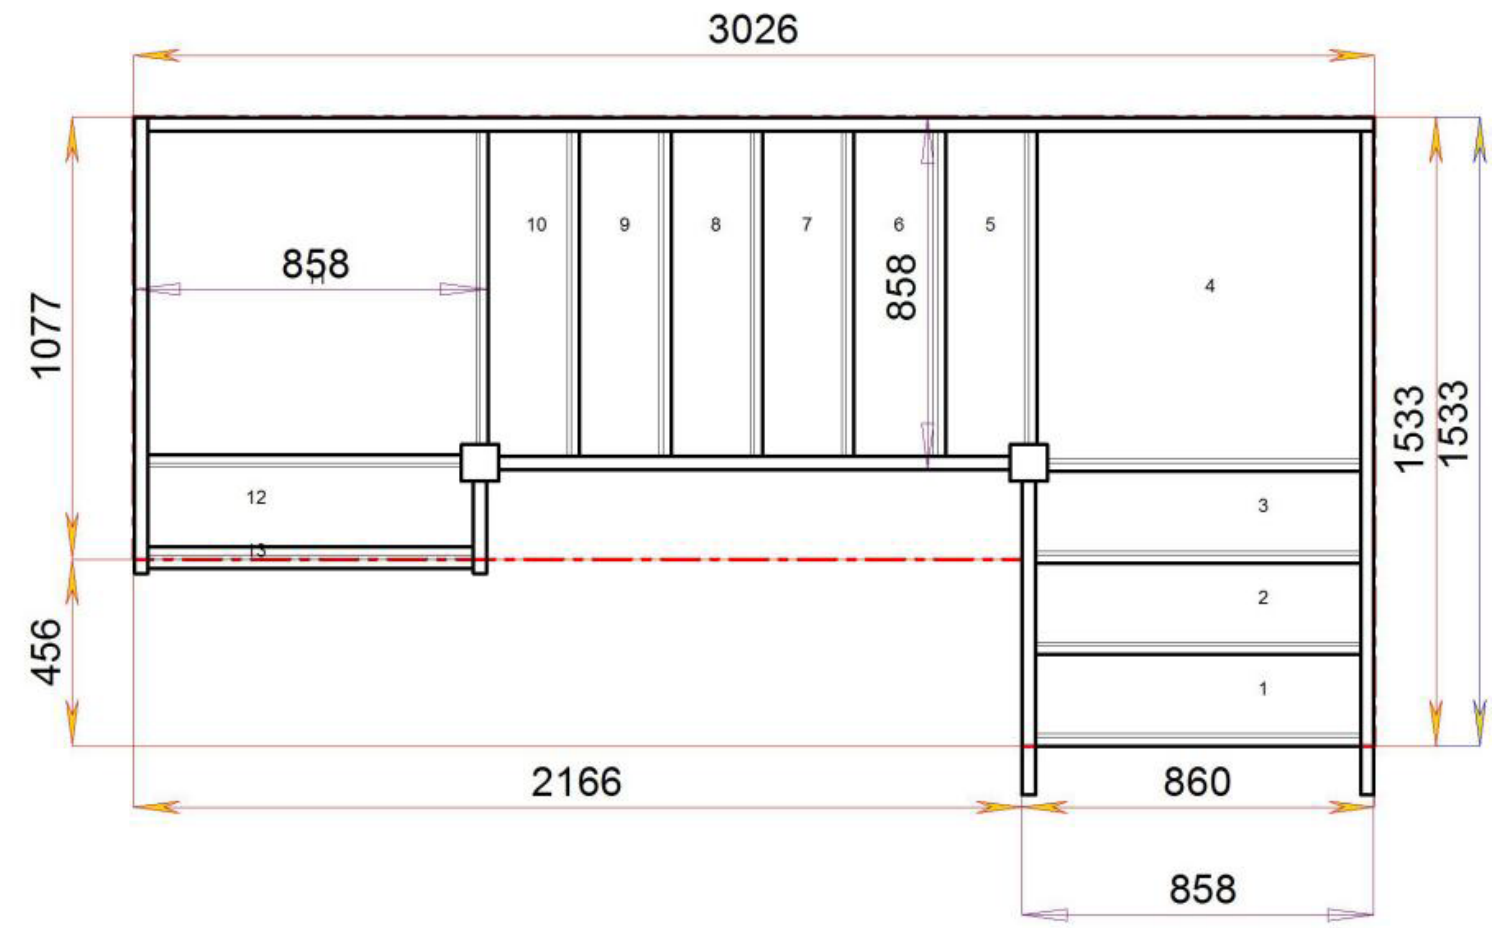

Stair-S3QL1QL6N-LH

Stair-S3QL2QL5N-LH

For a fully made to measure double Quarter Landing staircase with layouts like these contact us with the Plan reference number for a quotation.

We need to know which material specification you would like quoting in from our [model range](#) also.

Stair-S5QL5QLN-LH

Stair-S5QLQL5N-LH

For a fully made to measure double Quarter Landing staircase with layouts like these contact us with the Plan reference number for a quotation.

We need to know which material specification you would like quoting in from our [model range](#) also.

Stair Layouts-D QL

S3QL5QL2N-LH

Stair:S3QL5QL2N-LH

Floor to floor height

2600.000 mm

© 08090632B/11035

© 08090632B/11035

Stair Layouts-D QL

S3QL6QL1N-LH

Stair:S3QL6QL1N-LH

Floor to floor height

2600.000 mm

Stair Layouts-D QL

S3QL7QLN-LH

Stair:S3QL7QLN-LH

Floor to floor height