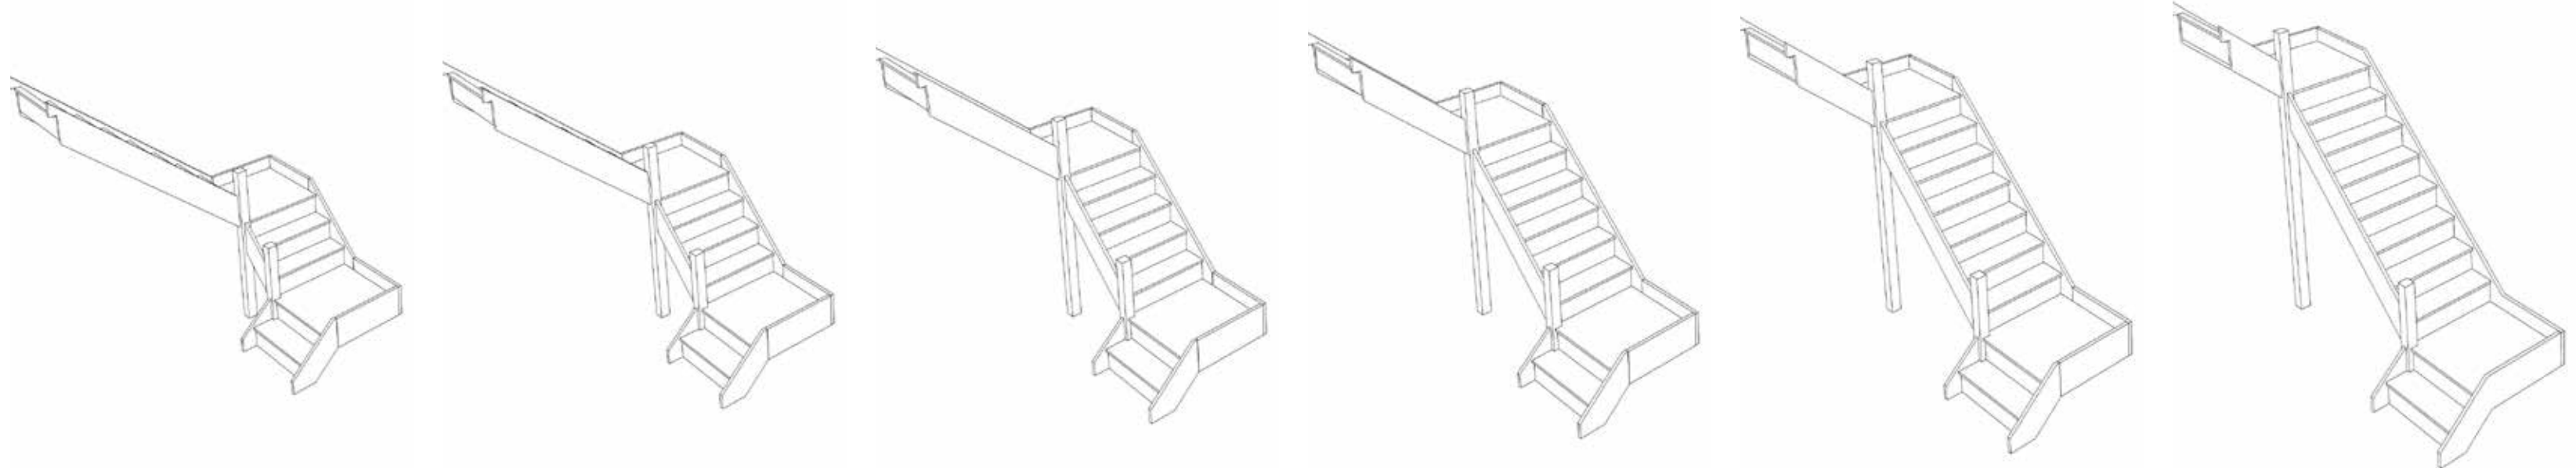

STAIRPLAN

Left Hand Double Quarter Landing Staircases - Plan Layouts - No Handrails

Stair-S1QL2QL7N-LH

Stair-S1QL3QL6N-LH

Stair-S1QL4QL5N-LH

Stair-S1QL5QL4N-LH

Stair-S1QL6QL3N-LH

Stair-S1QL7QL2N-LH

Stair-S1QL8QL1N-LH

Stair-S1QL9QLN-LH

Stair-S1QLQL9N-LH

Stair-S2QL1QL7N-LH

For a fully made to measure double Quarter Landing staircase with layouts like these contact us with the Plan reference number for a quotation.