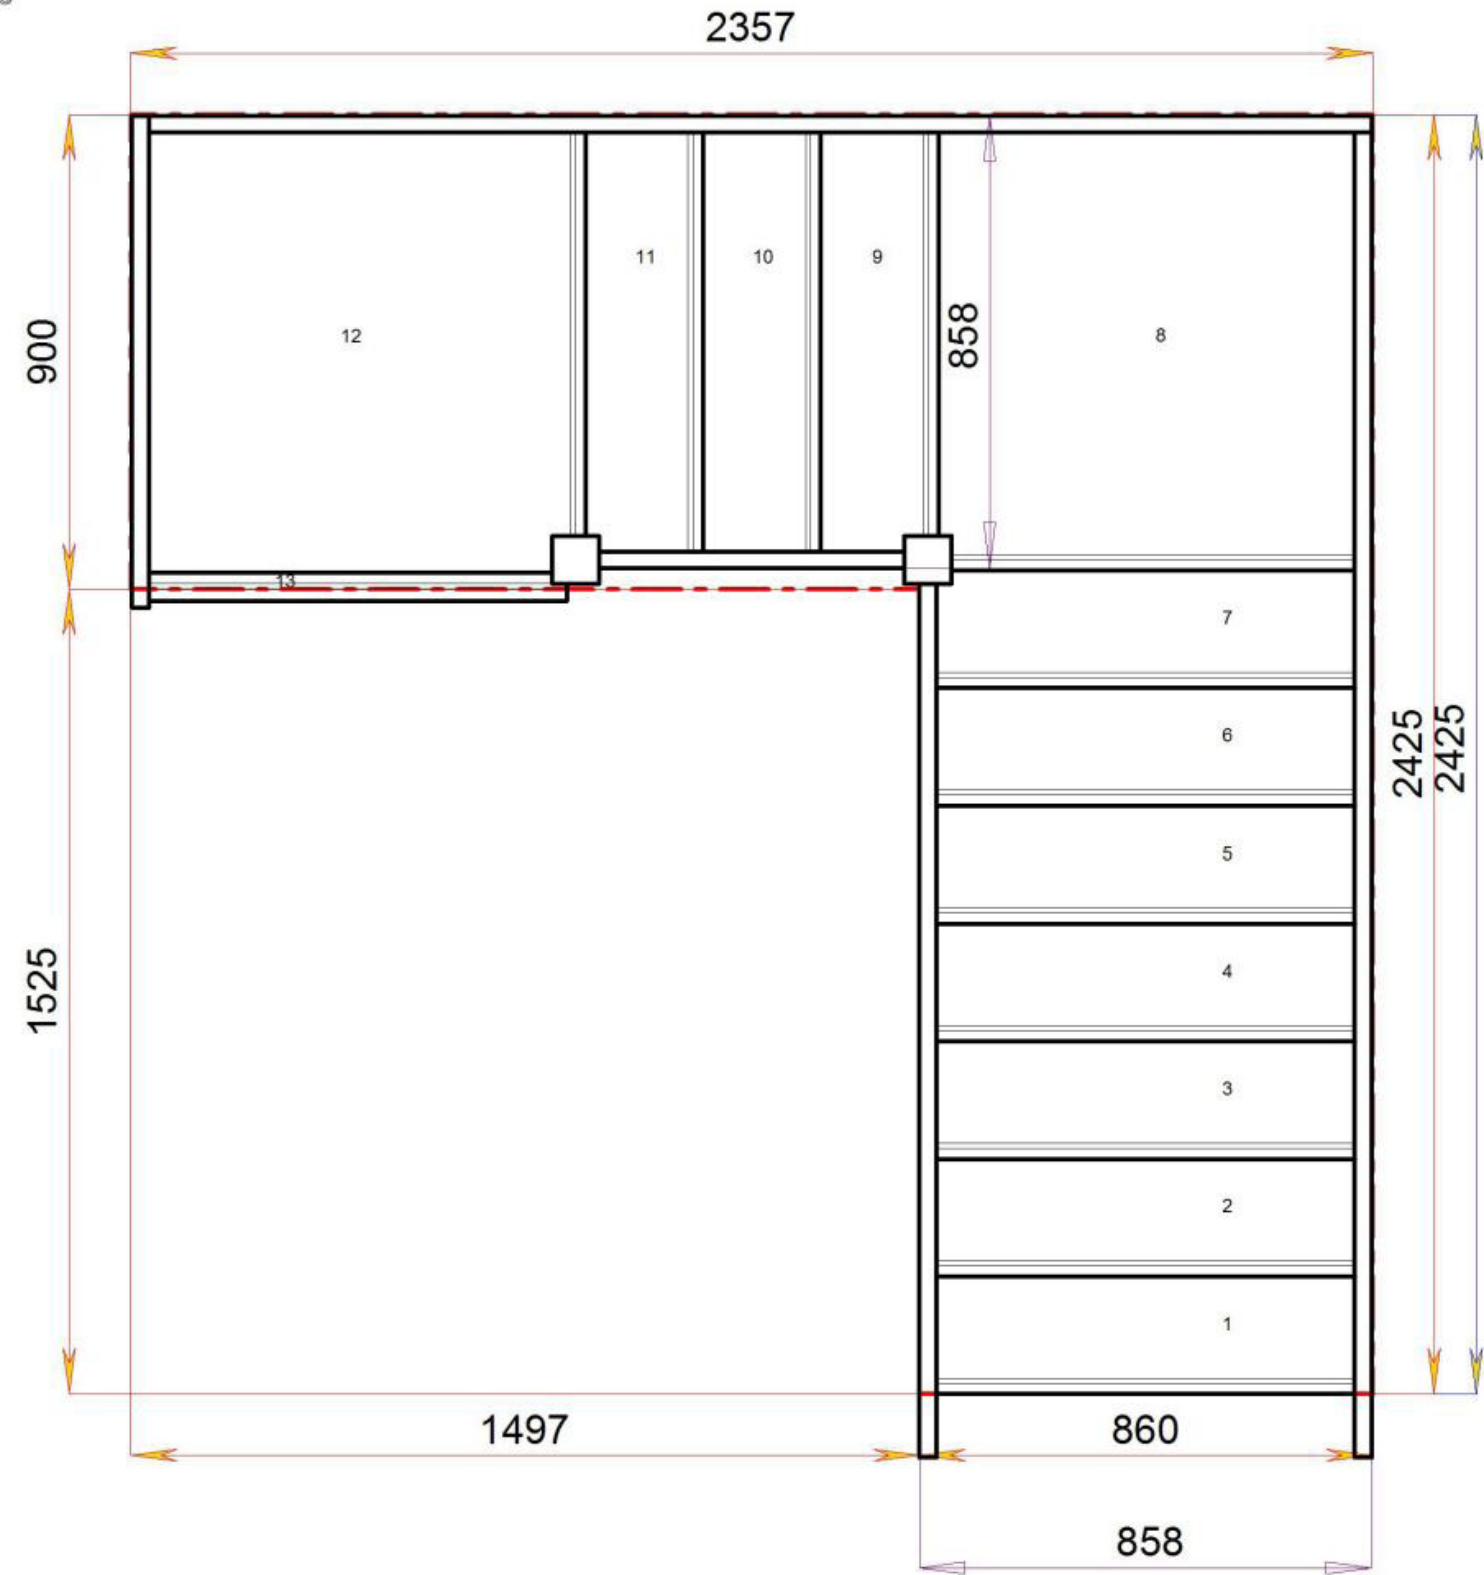

© 080906328/11035

Stair Layouts-D QL

S1QL7QL2N-LH

Stair:S1QL7QL2N-LH

Floor to floor height

2600.000 mm

© 080906328/11035

Stair:S1QL8QL1N-LH

© 080906328/11035

Stair Layouts-D QL

S1QL8QL1N-LH

Floor to floor height

2600.000 mm

© 080906328/11035

© 080906328/11035

Stair Layouts-D QL

Stair:S7QL2QL1N-LH

Floor to floor height 2600.000 mm

Stair:S7QL3QLN-LH

© 08090632B/11035

Stair Layouts-D QL

S7QL3QLN-LH

Floor to floor height

2600.000 mm