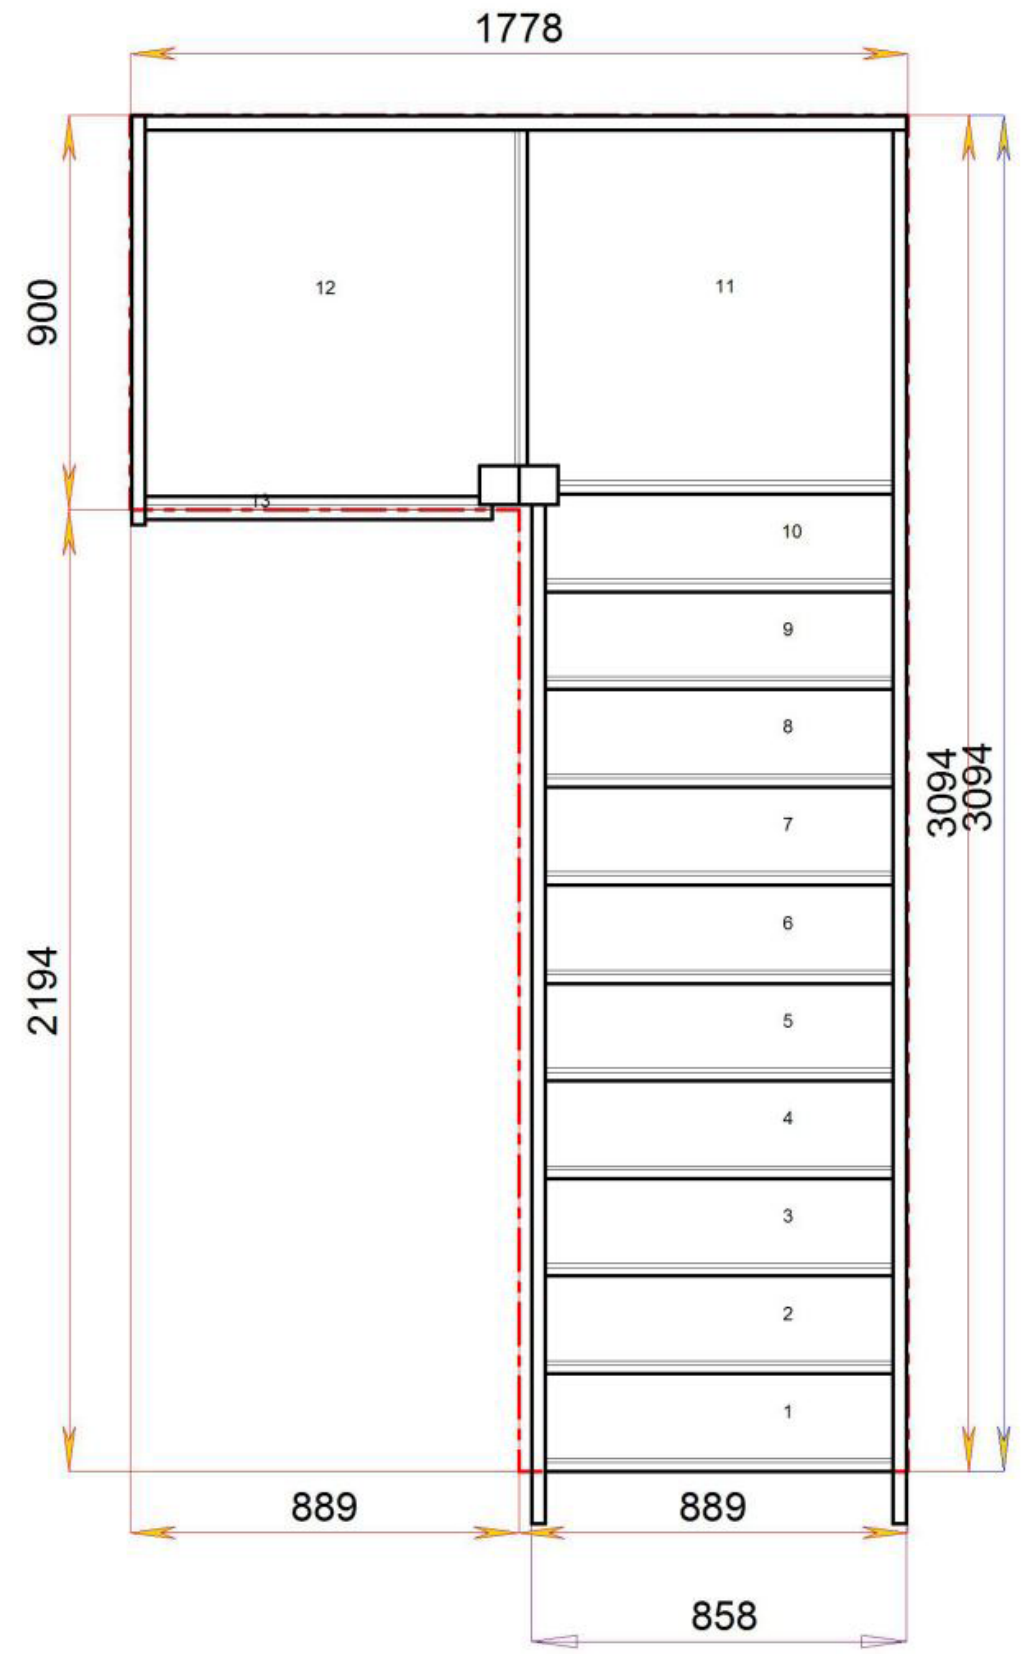

© 08090632B/11035

© 08090632B/11035

Stair Layouts-D QL

S2QL4QL4N-LH

Stair:S2QL4QL4N-LH

Floor to floor height 2600.000 mm

© 08090632B/11035

© 08090632B/11035

Stair Layouts-D QL

S9QL1QLN-LH

Floor to floor height

2600.000 mm

Stair:S9QLQL1N-LH

Stair Layouts-D QL

S9QLQL1N-LH

Floor to floor height

2600.000 mm

Stair Layouts-D QL

S10QLQLN-LH

Stair:S10QLQLN-LH

Floor to floor height

2600.000 mm

Stair Layouts-D QL

SQL1QL9N-LH

Stair:SQL1QL9N-LH

Floor to floor height

2600.000 mm

Stair Layouts-D QL

SQL2QL8N-LH

Stair:SQL2QL8N-LH

Floor to floor height

2600.000 mm