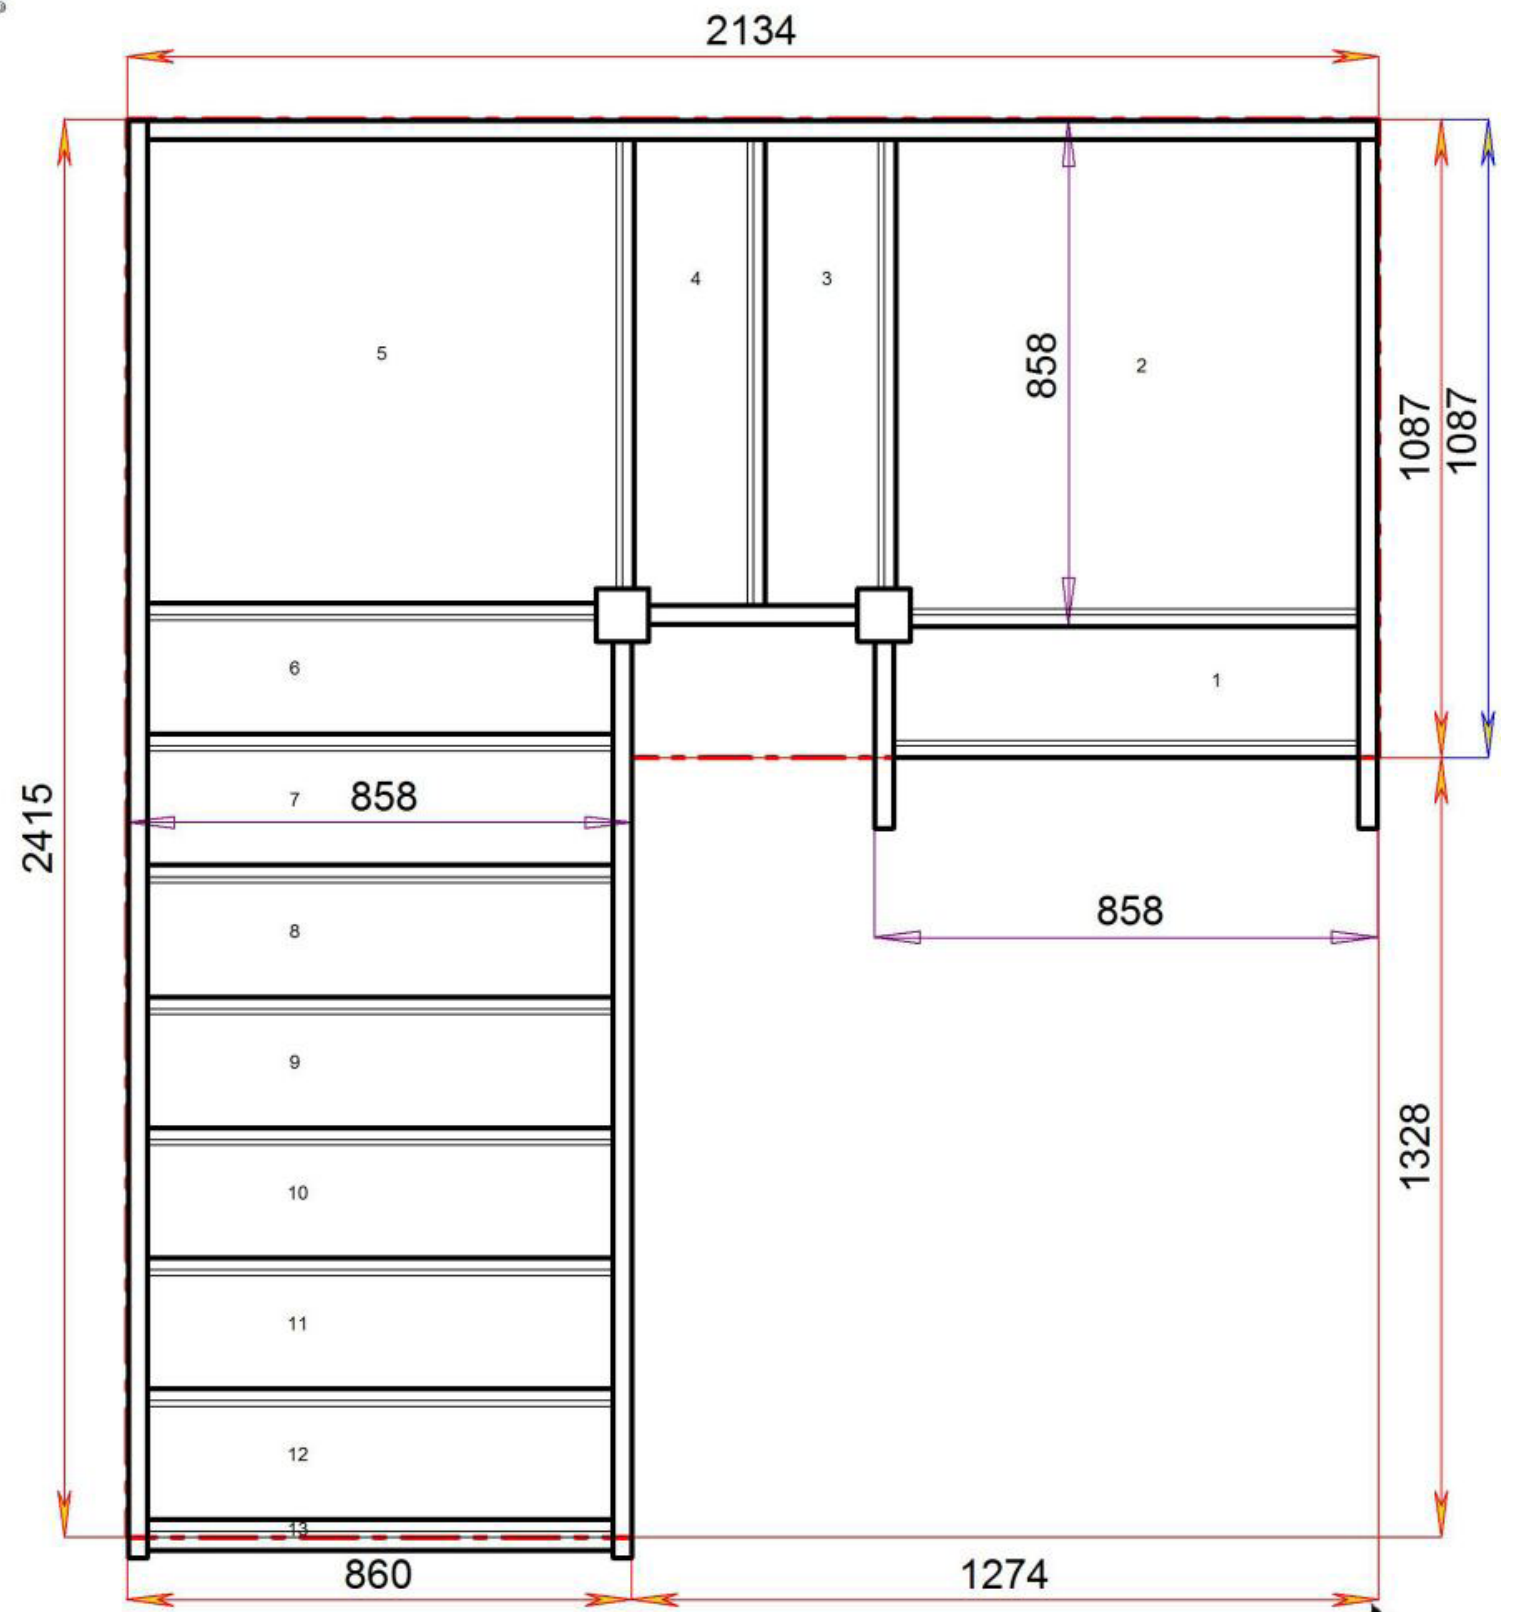

Stair:SQLQL10N-LH

For a fully made to measure double Quarter Landing staircase with layouts like these contact us with the Plan reference number for a quotation.

We need to know which material specification you would like quoting in from our [model range](#) also.

sales@stairplan.com
01952 608853

Stair Layouts-D QL

S1QL2QL7N-LH

Stair:S1QL2QL7N-LH

Floor to floor height

2600.000 mm

© 080906328/11035

Stair Layouts-D QL

S1QL3QL6N-LH

Stair:S1QL3QL6N-LH

Floor to floor height

2600.000 mm

Stair Layouts-D QL

S1QL4QL5N-LH

Stair:S1QL4QL5N-LH

Floor to floor height

2600.000 mm

© 0800632811035

© 0800632811035

Stair Layouts-D QL

S1QL5QL4N-LH

Stair:S1QL5QL4N-LH

Floor to floor height

2600.000 mm