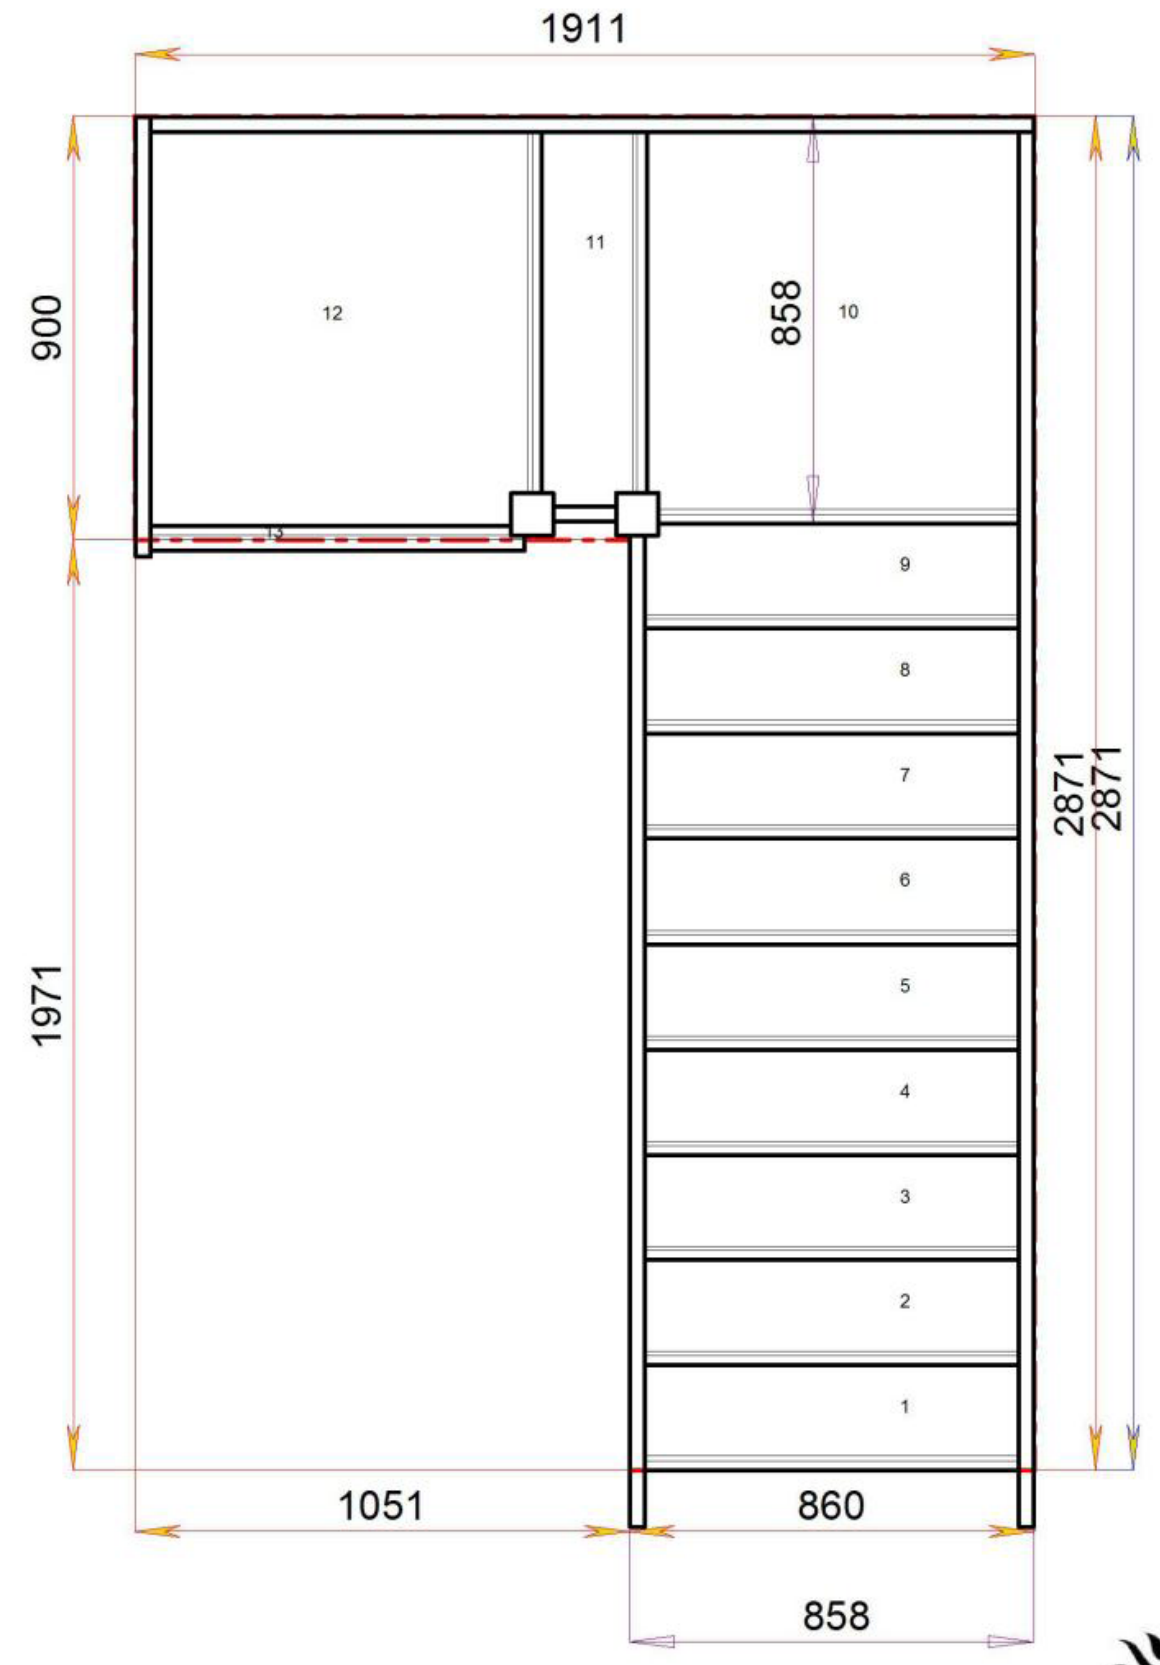

Floor to floor height

2600.000 mm

Stair:S8QLQL2N-LH

Stair Layouts-D QL

S8QLQL2N-LH

Floor to floor height

2600.000 mm

Stair:S9QL1QLN-LH

Stair Layouts-D QL

S9QL1QLN-LH

Floor to floor height

2600.000 mm

Stair:S9QLQL1N-LH

Stair Layouts-D QL

S9QLQL1N-LH

Floor to floor height