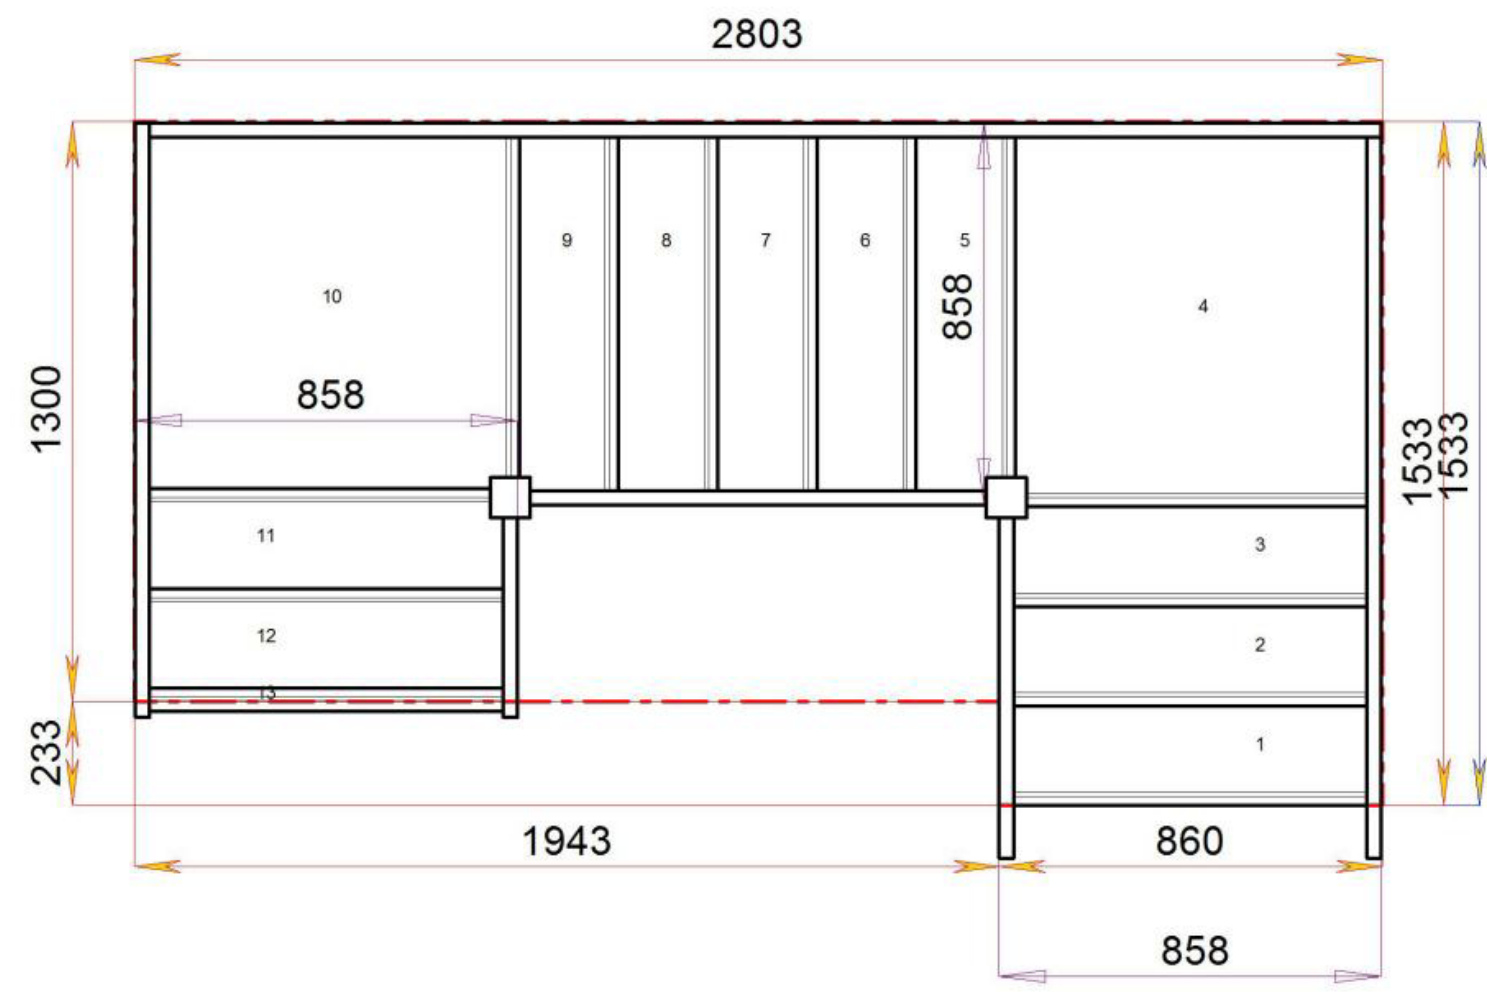

Stair-S3QL1QL6N-LH

Stair-S3QL2QL5N-LH

For a fully made to measure double Quarter Landing staircase with layouts like these contact us with the Plan reference number for a quotation.

We need to know which material specification you would like quoting in from our [model range](#) also.

Stair-S5QL5QLN-LH

Stair-S5QLQL5N-LH

For a fully made to measure double Quarter Landing staircase with layouts like these contact us with the Plan reference number for a quotation.

We need to know which material specification you would like quoting in from our [model range](#) also.

© 08090632B/11035

Stair Layouts-D QL

S3QL4QL3N-LH

Stair:S3QL4QL3N-LH

Floor to floor height

2600.000 mm

© 08090632B/11035

© 08090632B/11035

Stair Layouts-D QL

S3QL5QL2N-LH

Stair:S3QL5QL2N-LH

Floor to floor height

2600.000 mm

© 08090632B/11035

© 08090632B/11035

Stair Layouts-D QL