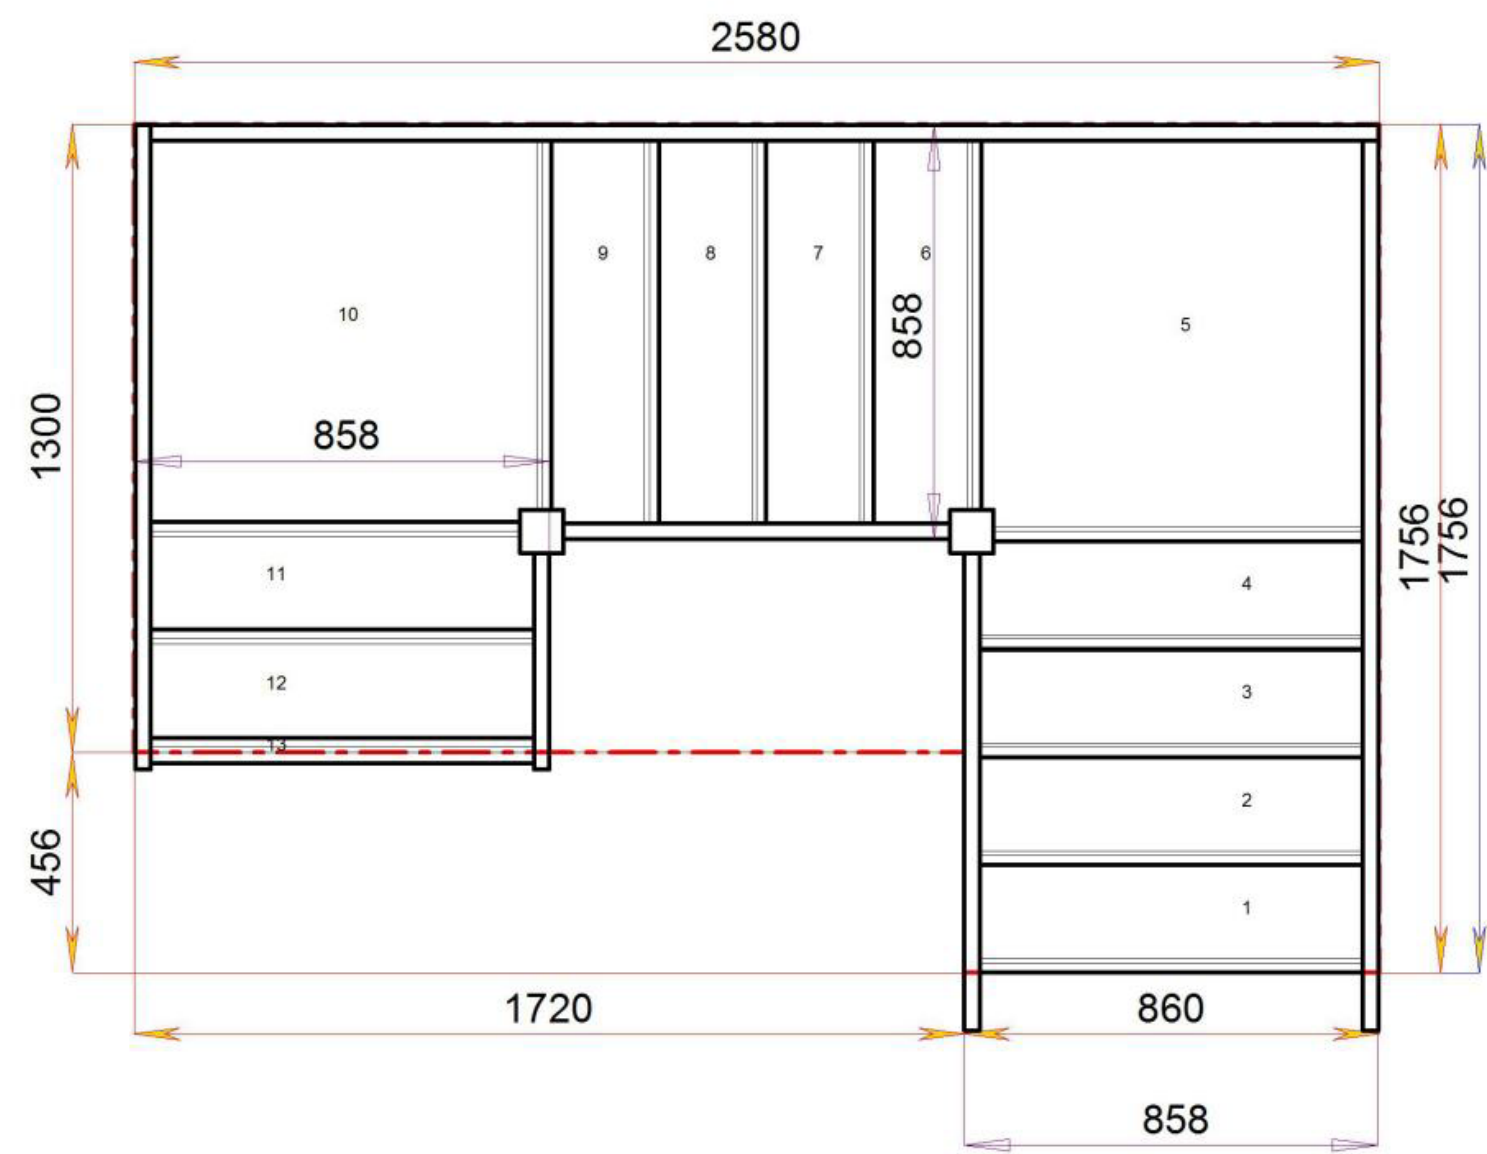

Stair-S5QL5QLN-LH

Stair-S5QLQL5N-LH

For a fully made to measure double Quarter Landing staircase with layouts like these contact us with the Plan reference number for a quotation.

We need to know which material specification you would like quoting in from our [model range](#) also.

2600.000 mm

© 0800632811035

© 0800632811035

Stair Layouts-D QL

S1QL5QL4N-LH

Stair:S1QL5QL4N-LH

Floor to floor height

2600.000 mm

Stair:S4QL3QL3N-LH

Floor to floor height

2600.000 mm

© 08090632B/11035

© 08090632B/11035

Stair Layouts-D QL

S4QL4QL2N-LH

Stair:S4QL4QL2N-LH

Floor to floor height

2600.000 mm

Stair Layouts-D QL

S4QL5QL1N-LH

Stair:S4QL5QL1N-LH

Floor to floor height

2600.000 mm

© 08090632B/11035