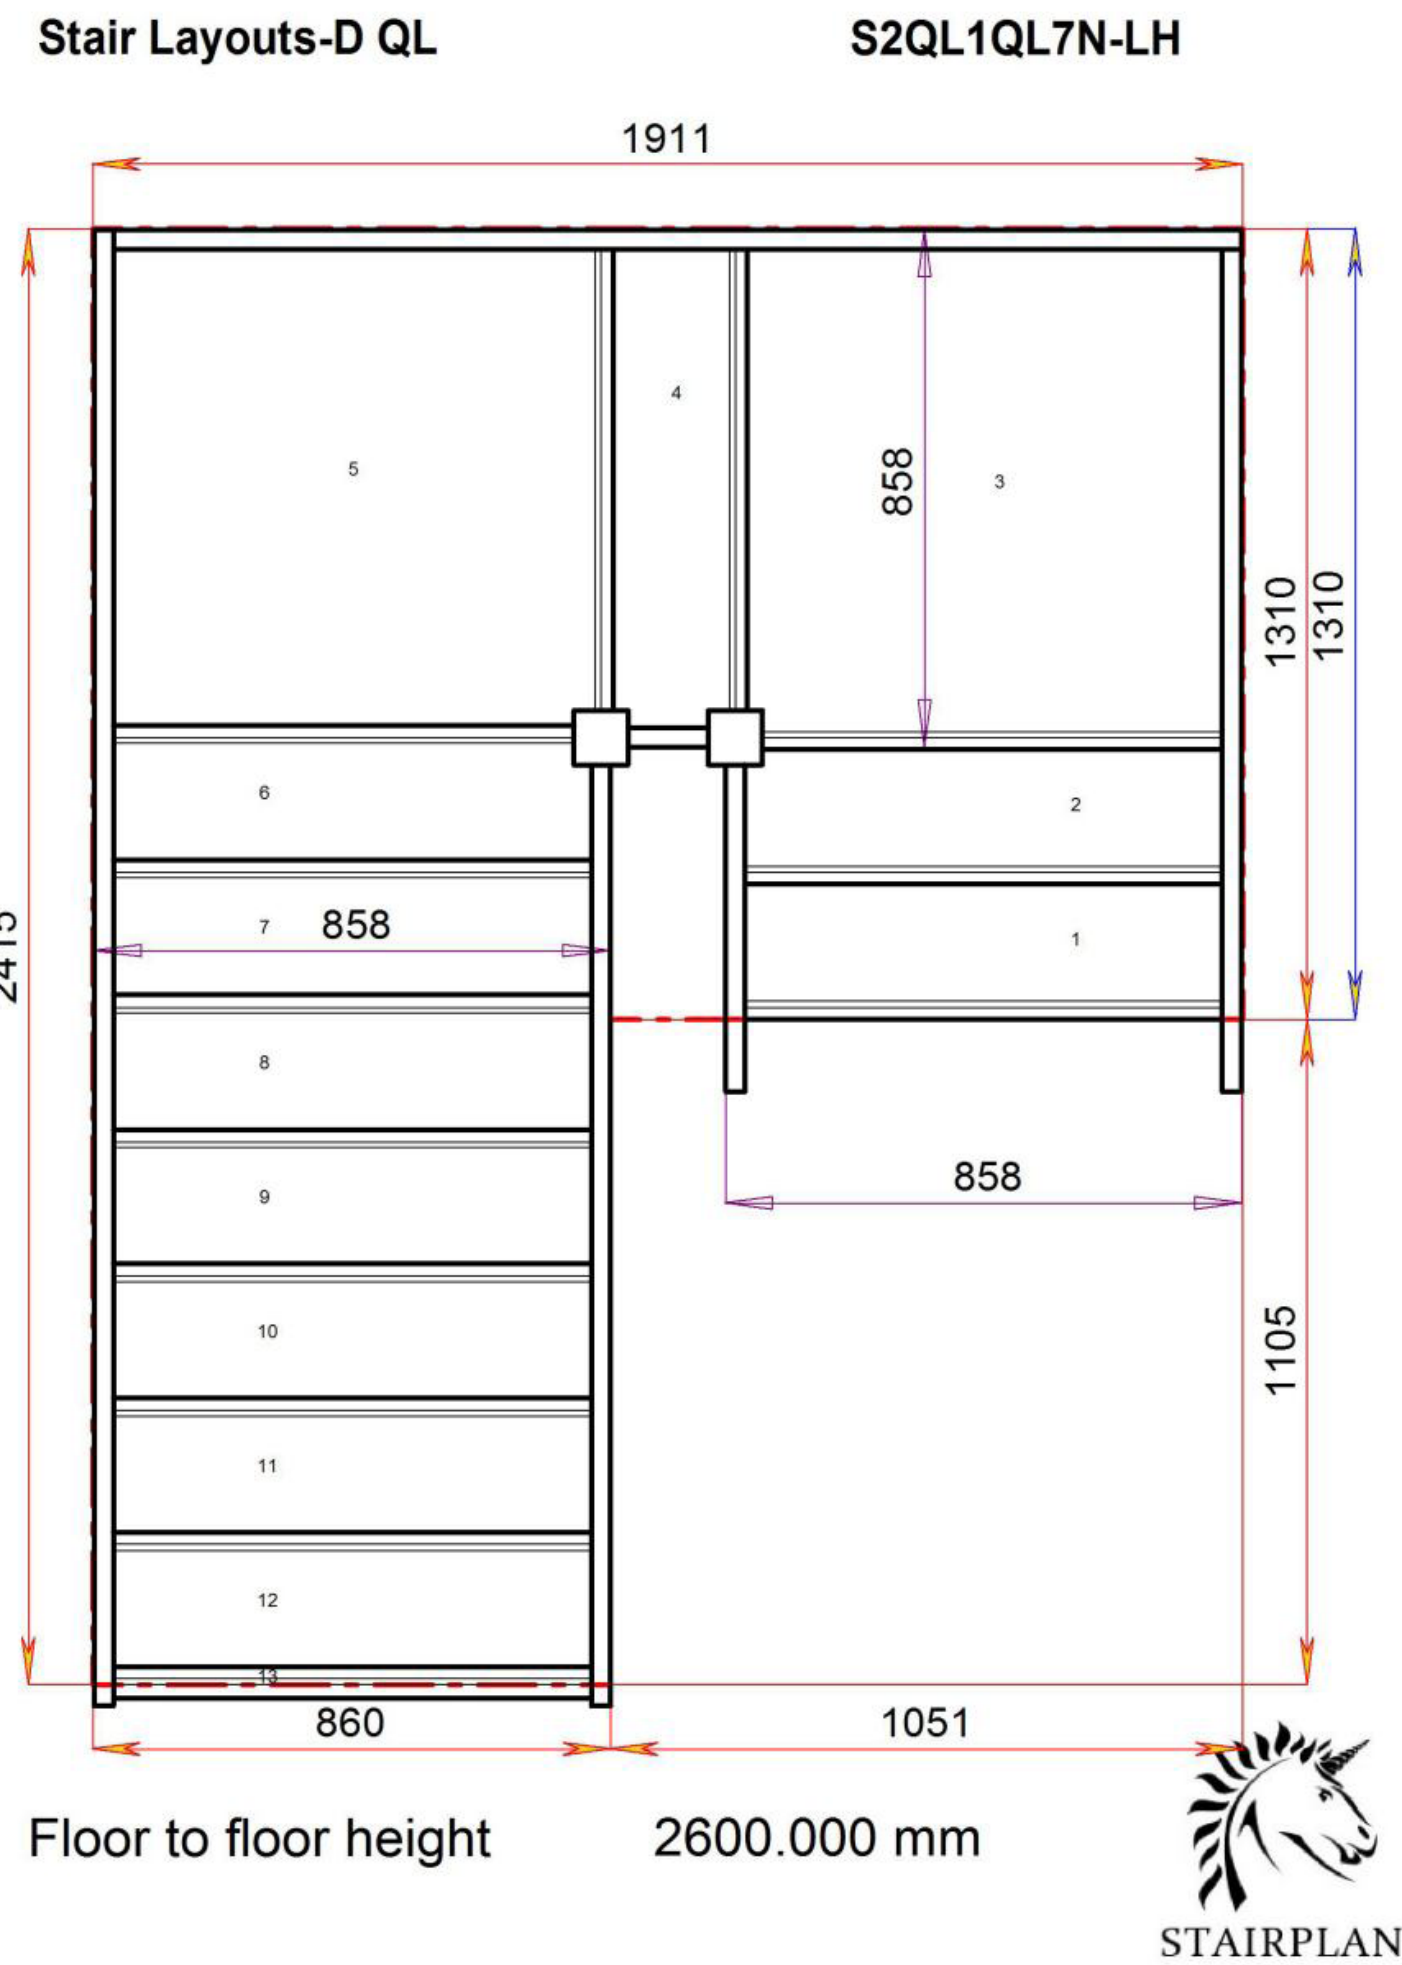

Stair-S1QL8QL1N-LH

Stair-S1QL9QLN-LH

Stair-S1QLQL9N-LH

Stair-S2QL1QL7N-LH

For a fully made to measure double Quarter Landing staircase with layouts like these contact us with the Plan reference number for a quotation.

S1QL9QLN-LH

Stair:S1QL9QLN-LH

Floor to floor height

2600.000 mm

Stair Layouts-D QL

S1QLQL9N-LH

Stair:S1QLQL9N-LH

Floor to floor height

2600.000 mm

Stair:S2QL1QL7N-LH

© 08090632B/11035

Floor to floor height 2600.000 mm

Stair Layouts-D QL

S2QL2QL6N-LH

Stair:S2QL2QL6N-LH

Floor to floor height

2600.000 mm

© 08090632B/11035

© 08090632B/11035

Stair Layouts-D QL

S2QL3QL5N-LH

Stair:S2QL3QL5N-LH

Floor to floor height

2600.000 mm