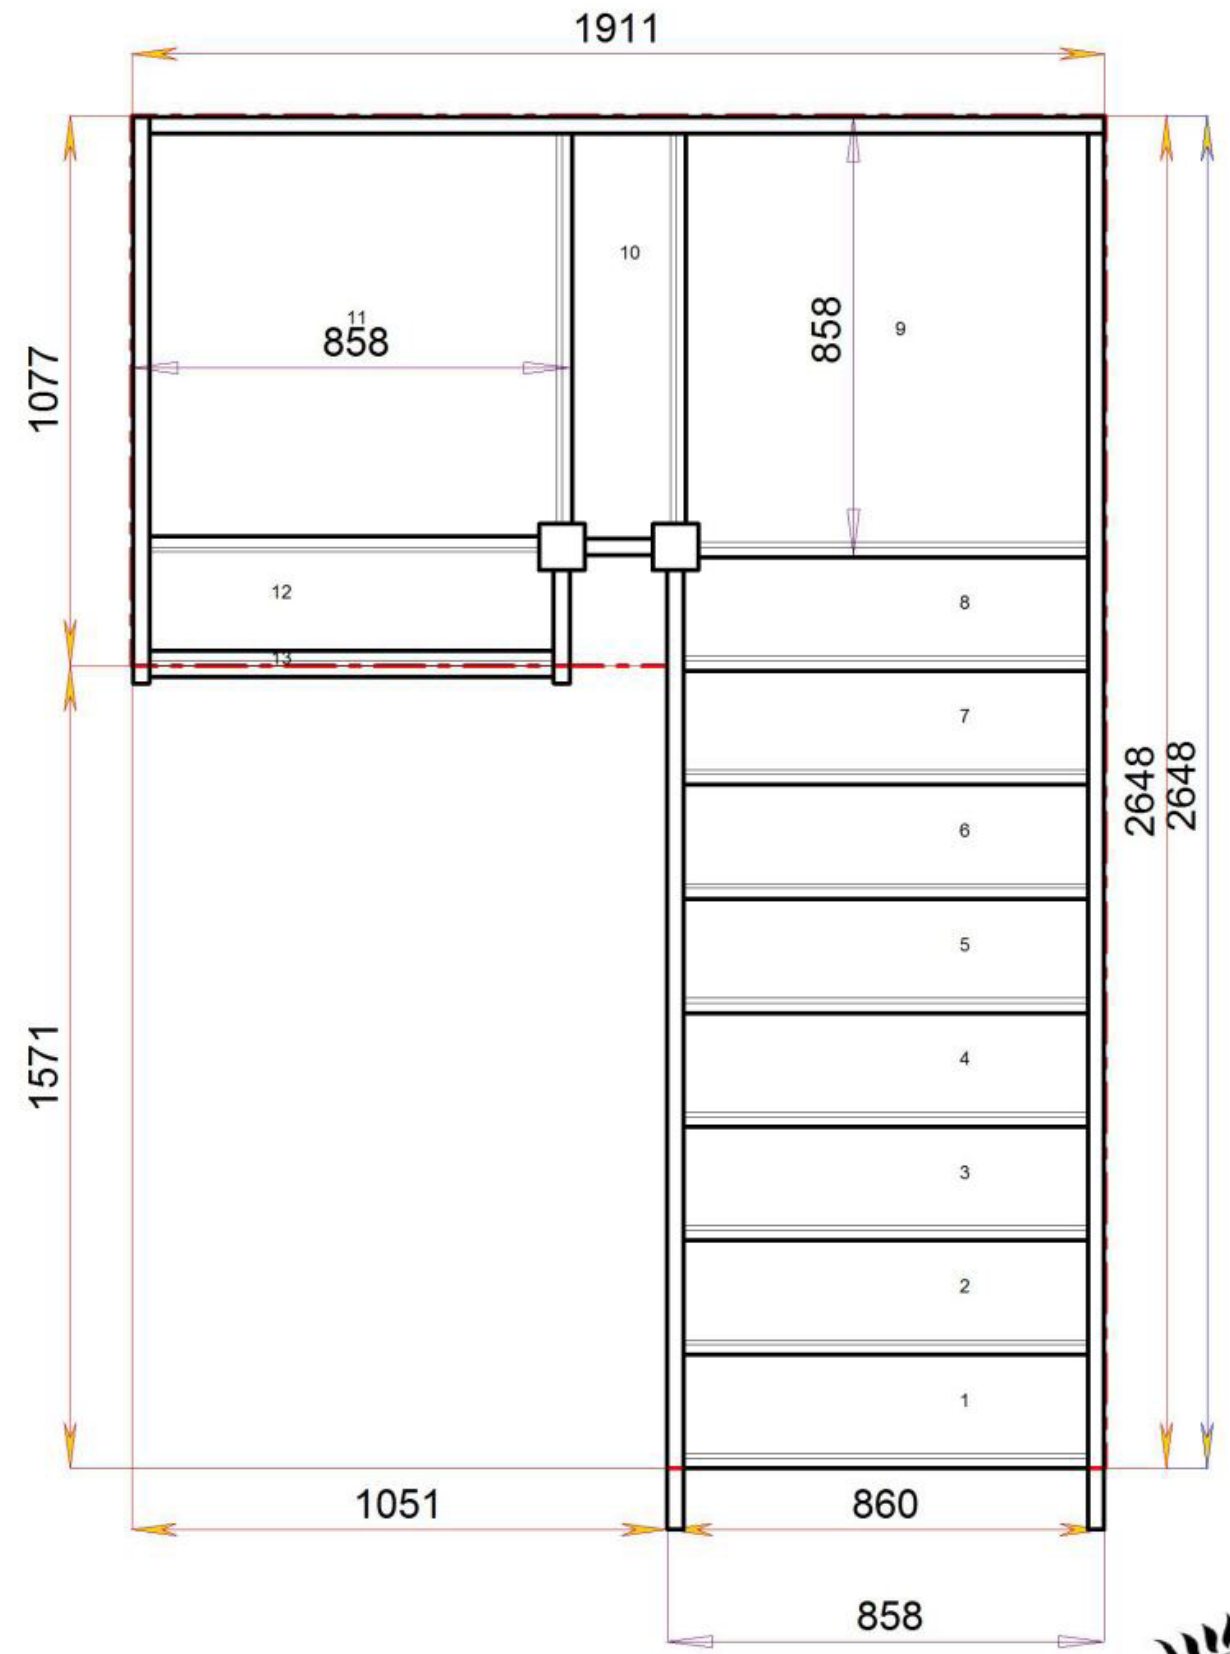

Stair Layouts-D QL

S8QL1QL1N-LH

Floor to floor height

2600.000 mm