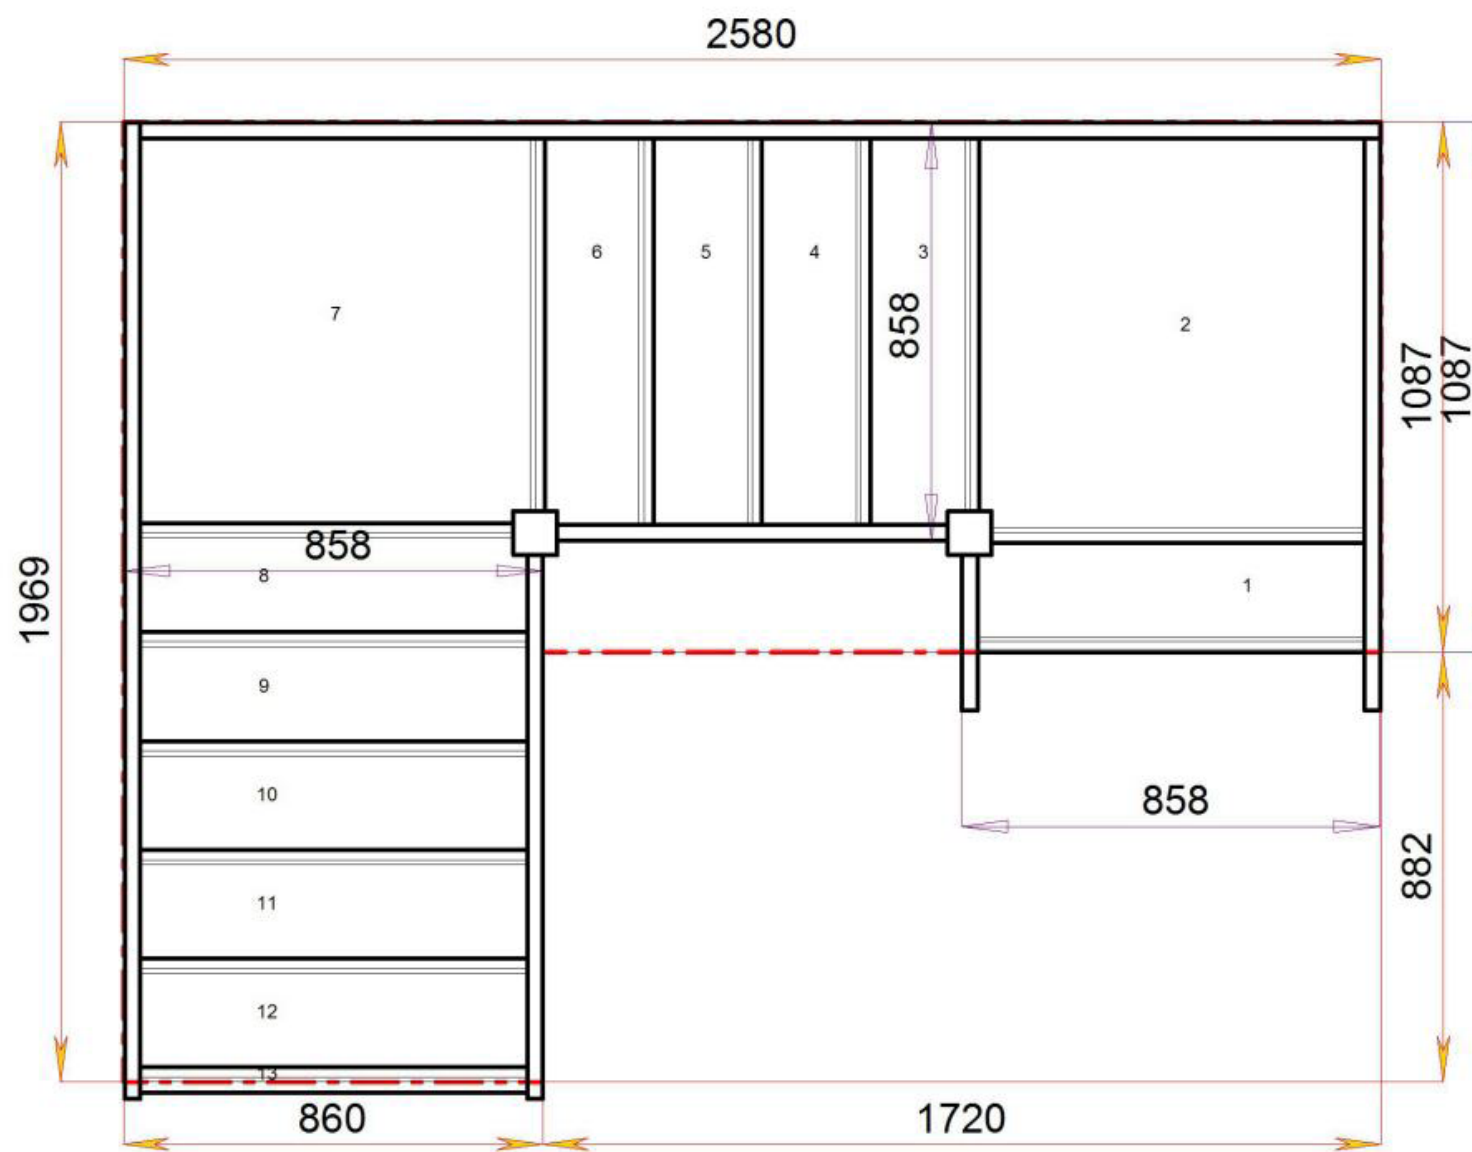

sales@stairplan.com
01952 608853

Stair Layouts-D QL

S1QL2QL7N-LH

Stair:S1QL2QL7N-LH

Floor to floor height

2600.000 mm

© 080906328/11035

Stair Layouts-D QL

S1QL3QL6N-LH

Stair:S1QL3QL6N-LH

Floor to floor height

2600.000 mm

Stair Layouts-D QL

S1QL4QL5N-LH

Stair:S1QL4QL5N-LH

Floor to floor height

2600.000 mm

© 0800632811035

© 0800632811035

Stair Layouts-D QL

S1QL5QL4N-LH

Stair:S1QL5QL4N-LH

Floor to floor height

2600.000 mm

© 0800632811035

© 0800632811035

Stair Layouts-D QL

S1QL6QL3N-LH

Stair:S1QL6QL3N-LH

Floor to floor height

2600.000 mm

© 080906328/11035