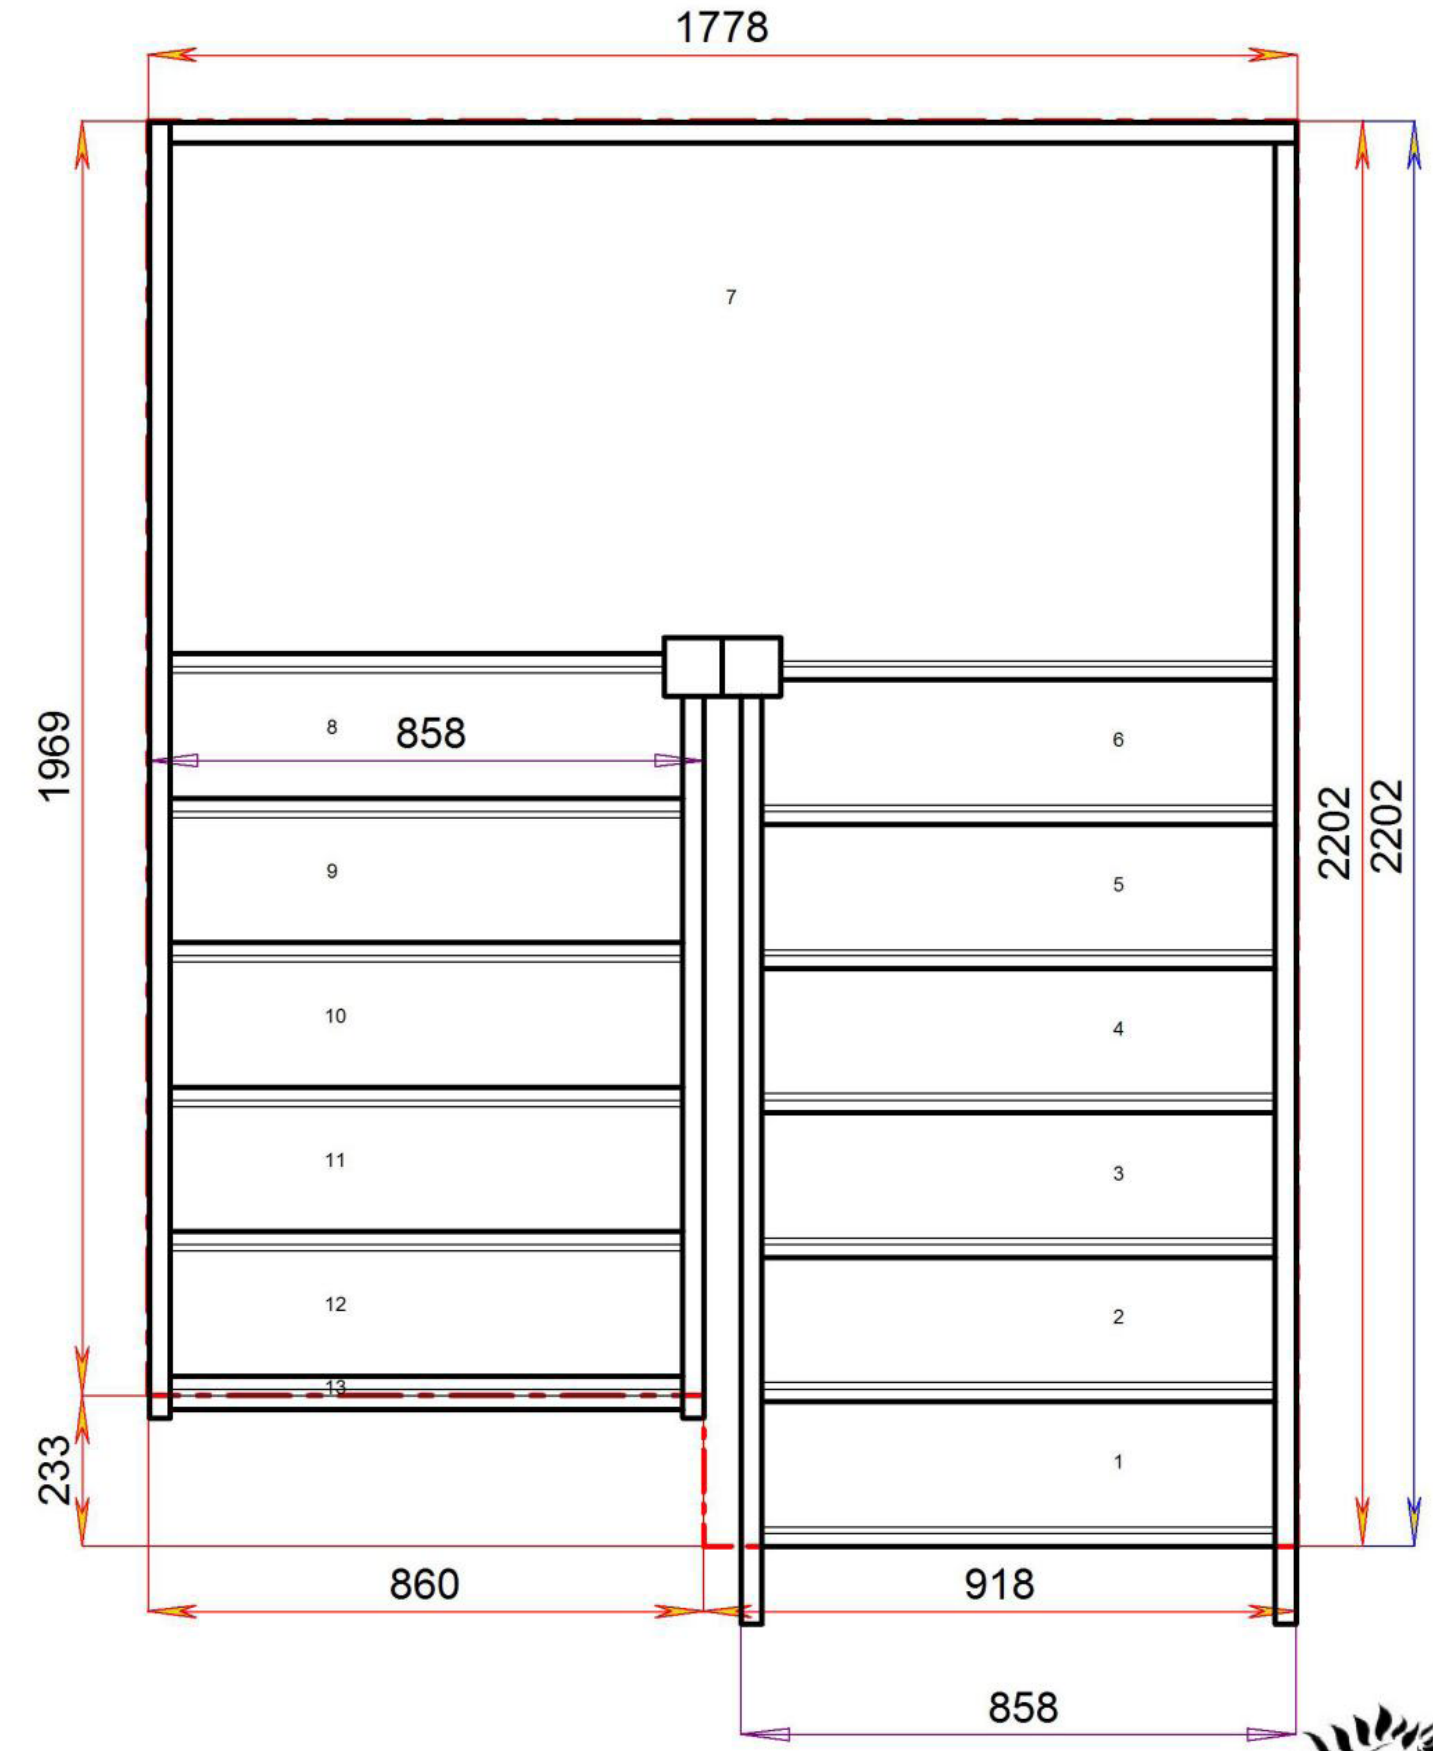

Stair Layouts-HL

S6HL5N-LH

Floor to floor height

2600.000 mm