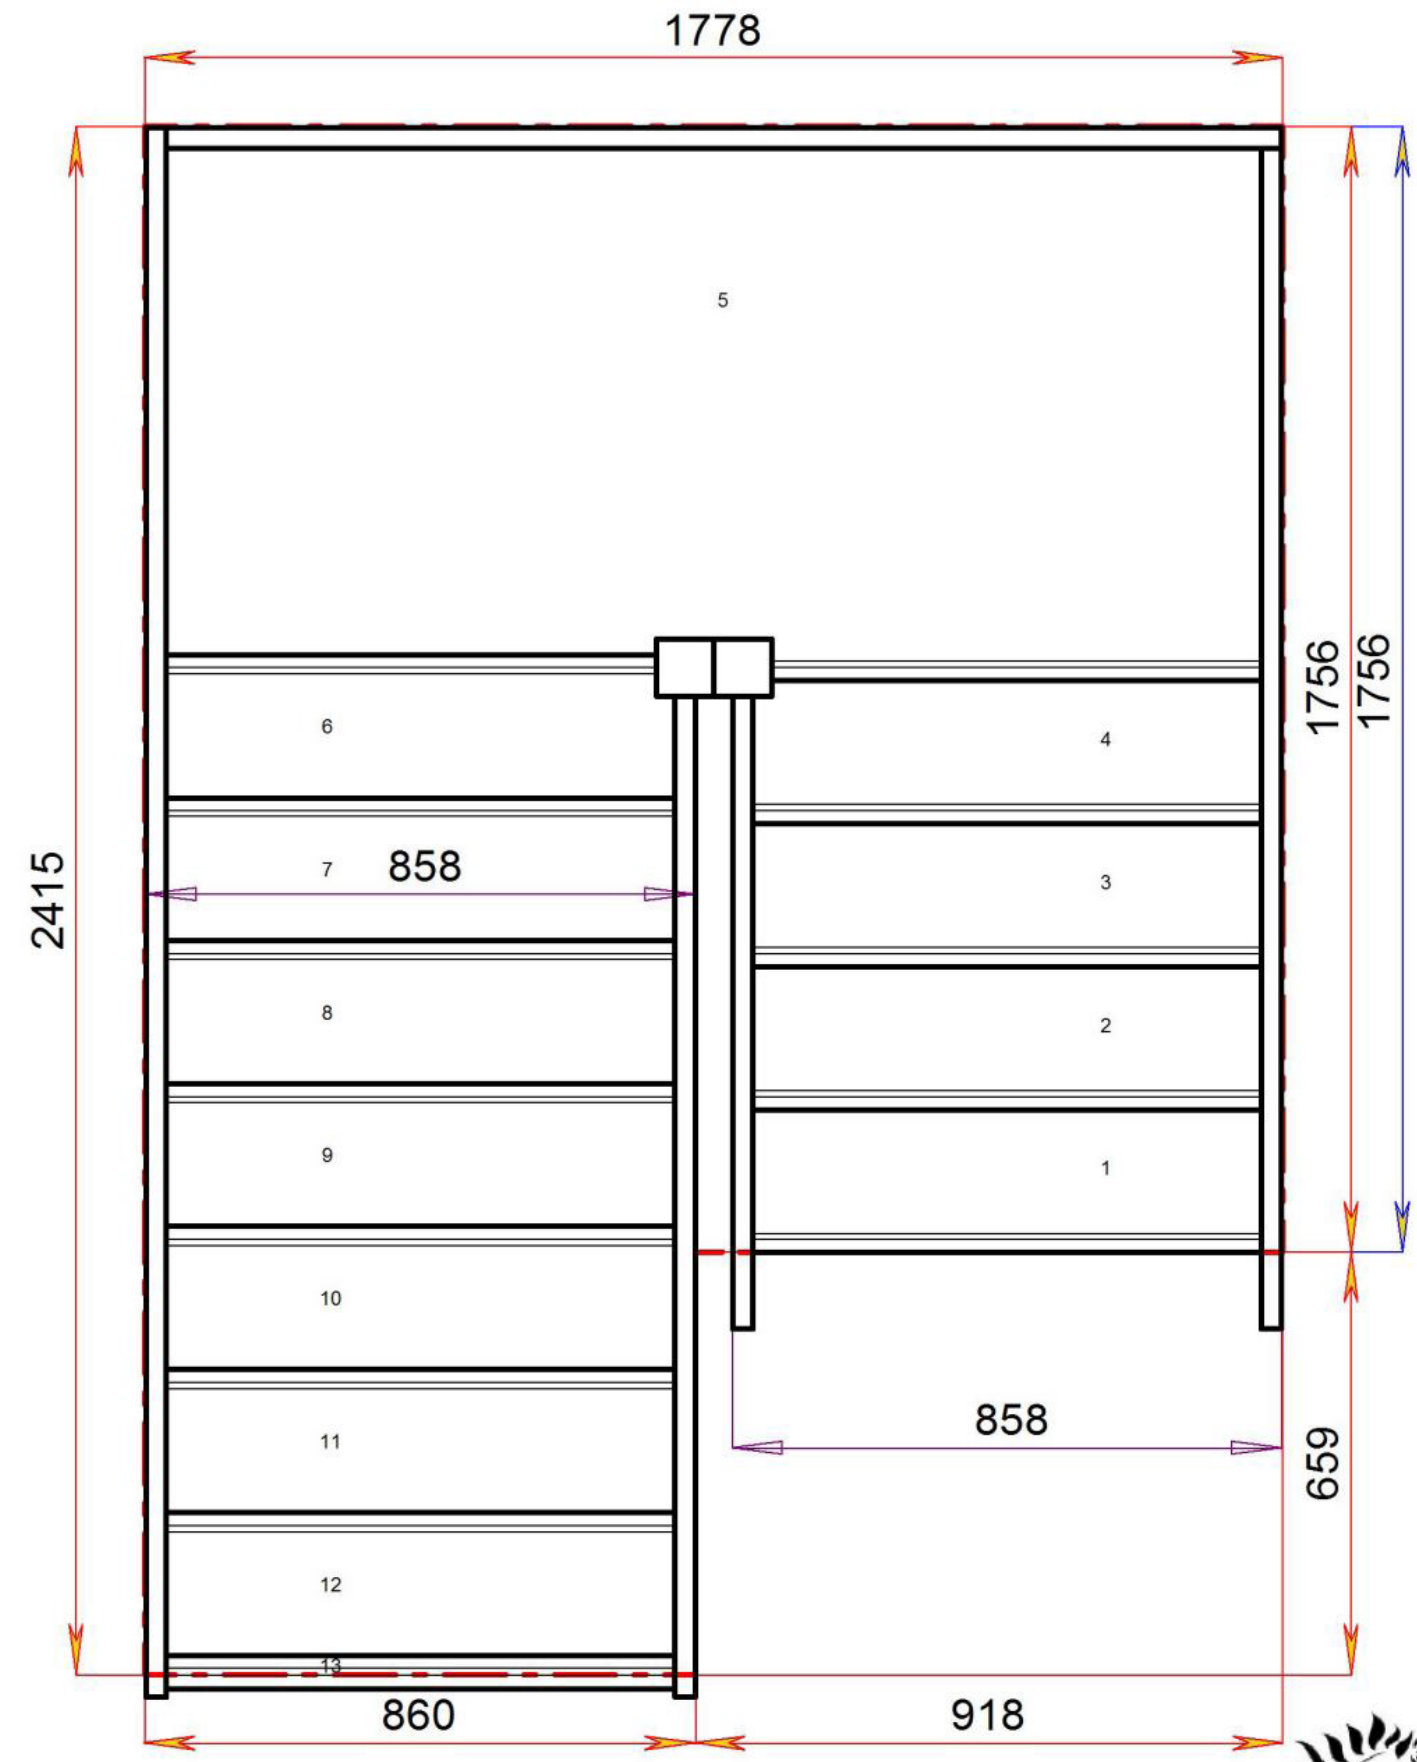

# S1HL10N-LH

Stair:S1HL10N-LH

Floor to floor height 2600.000 mm

### Stair Layouts-HL

### S3HL8N-LH

Floor to floor height 2600.000 mm

# S4HL7N-LH

Stair:S4HL7N-LH

Floor to floor height 2600.000 mm

**Most Popular Layout**

Stair:S5HL6N-LH

**Stair Layouts-HL**

**S5HL6N-LH**

© 080606328/11035