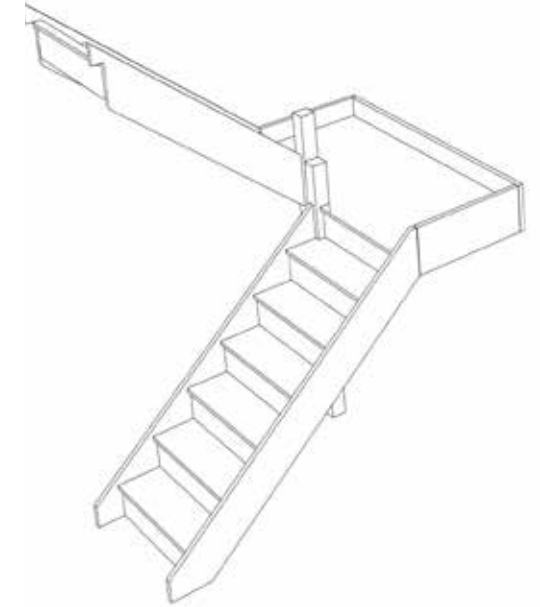

## Left Hand Half Landing Staircases - Plan Layouts - No Handrails

Stair:S1HL10N-LH

Stair:S2HL9N-LH

Stair:S3HL8N-LH

Stair:S4HL7N-LH

Stair:S5HL6N-LH

Stair:S6HL5N-LH

Stair:S7HL4N-LH

Stair:S8HL3N-LH

Stair:S9HL2N-LH

Stair:S10HL1N-LH

Call or Email us with the Plan Reference for a quotation

Full choice of [Model/Specifications](#) available

All Sizes can be customised let us have your floor to floor height and stairwell opening dimensions