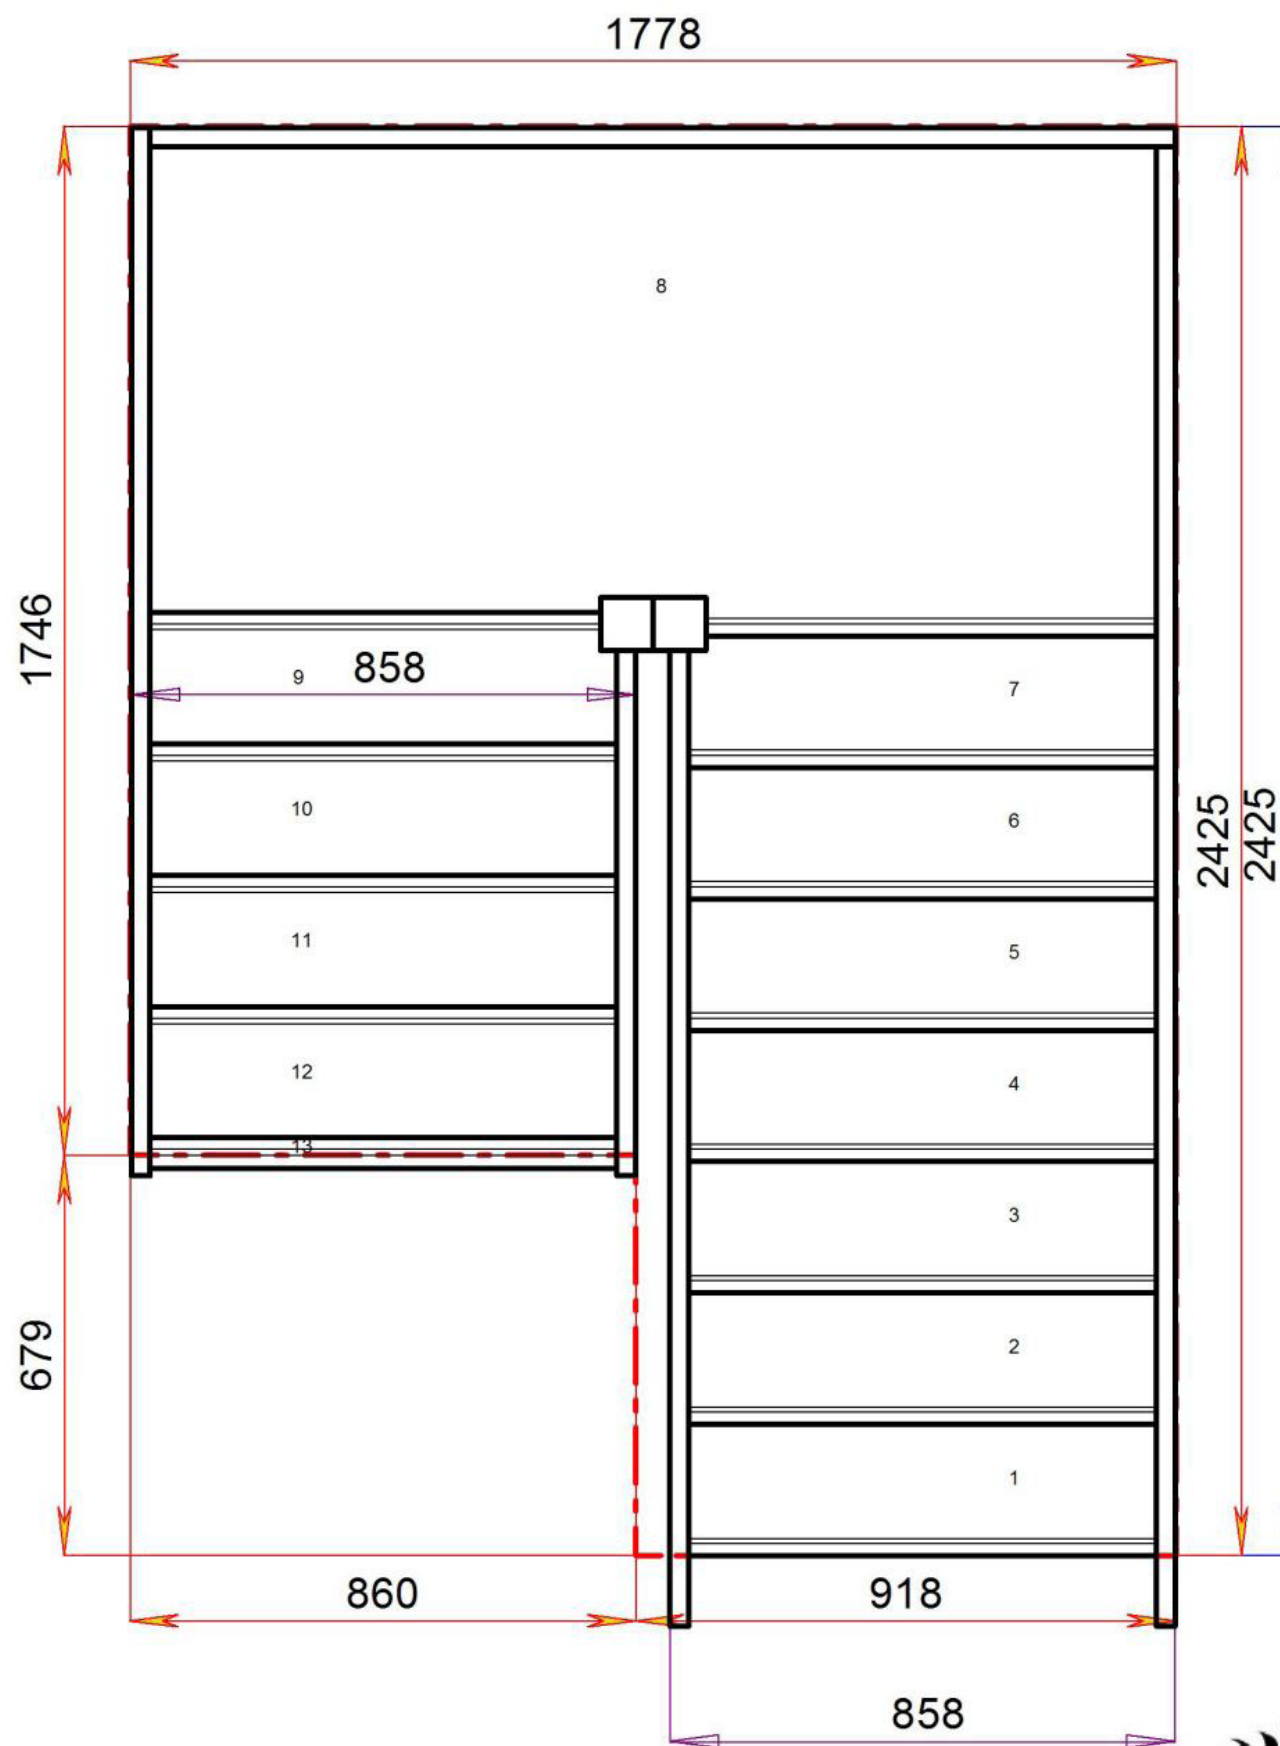

Stair Layouts-HL

S7HL4N-LH

Floor to floor height

2600.000 mm