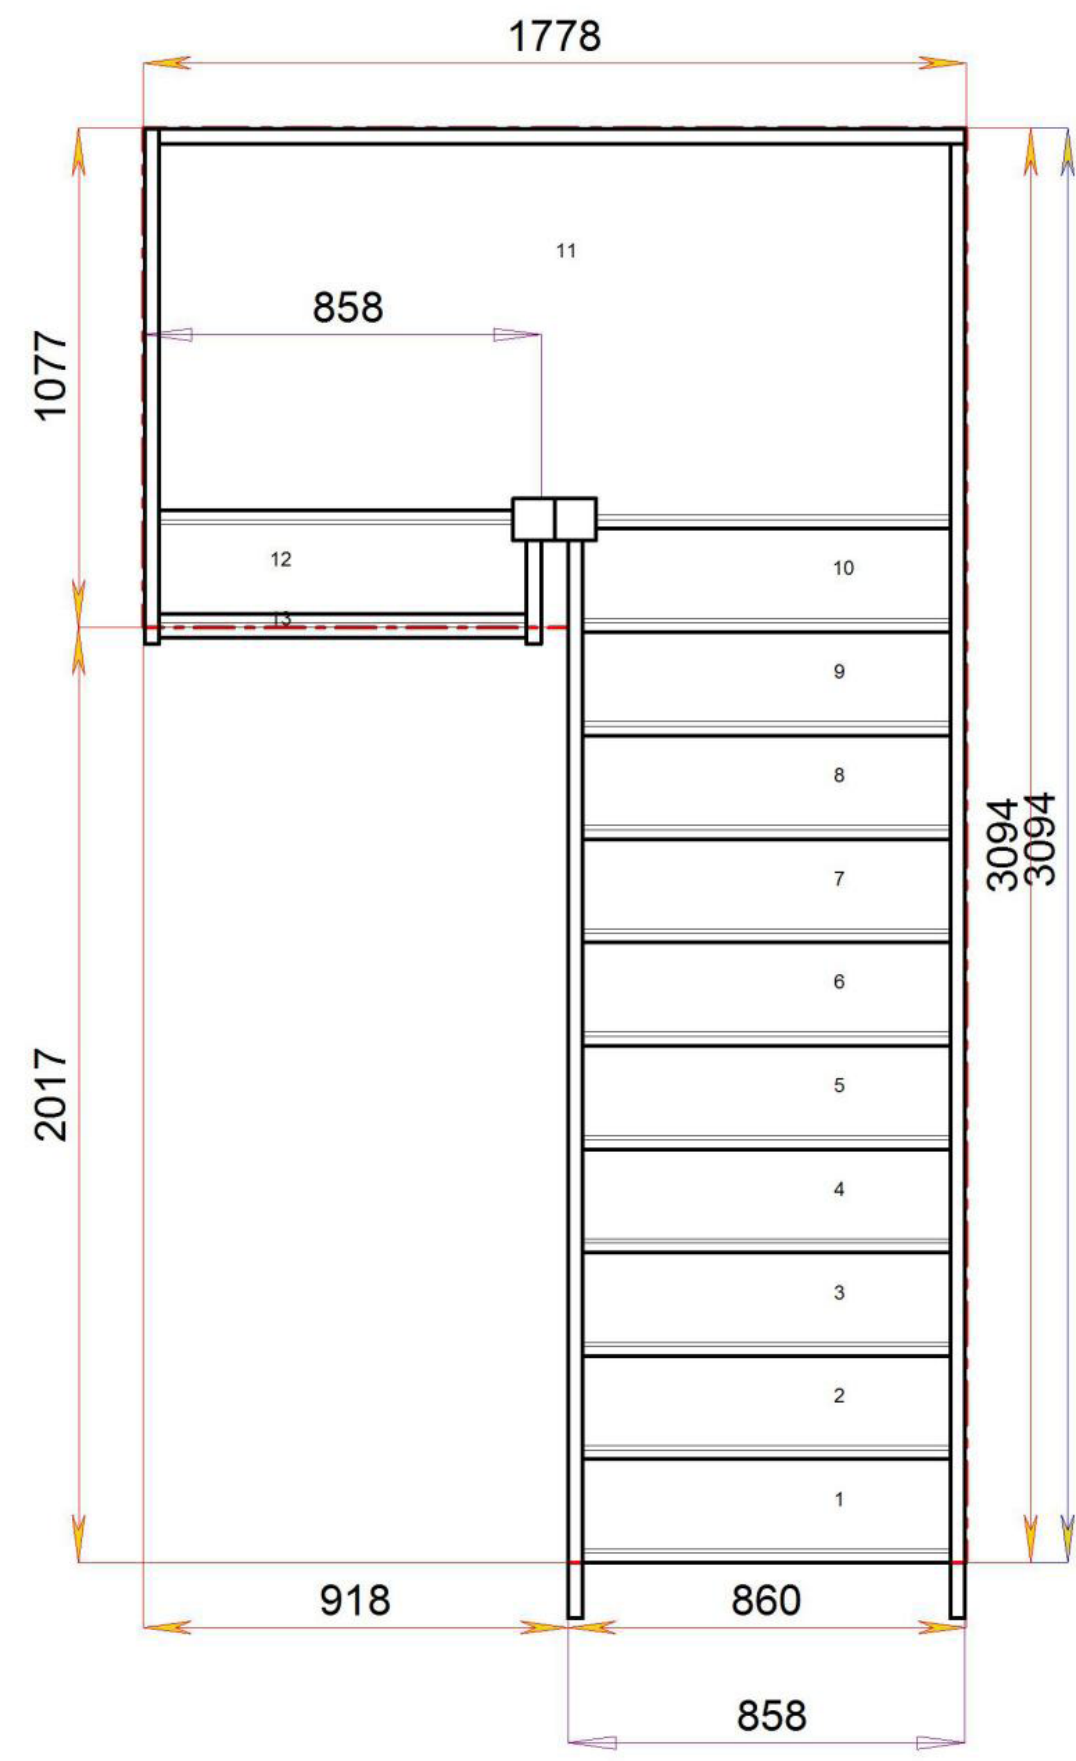

Floor to floor height 2600.000 mm