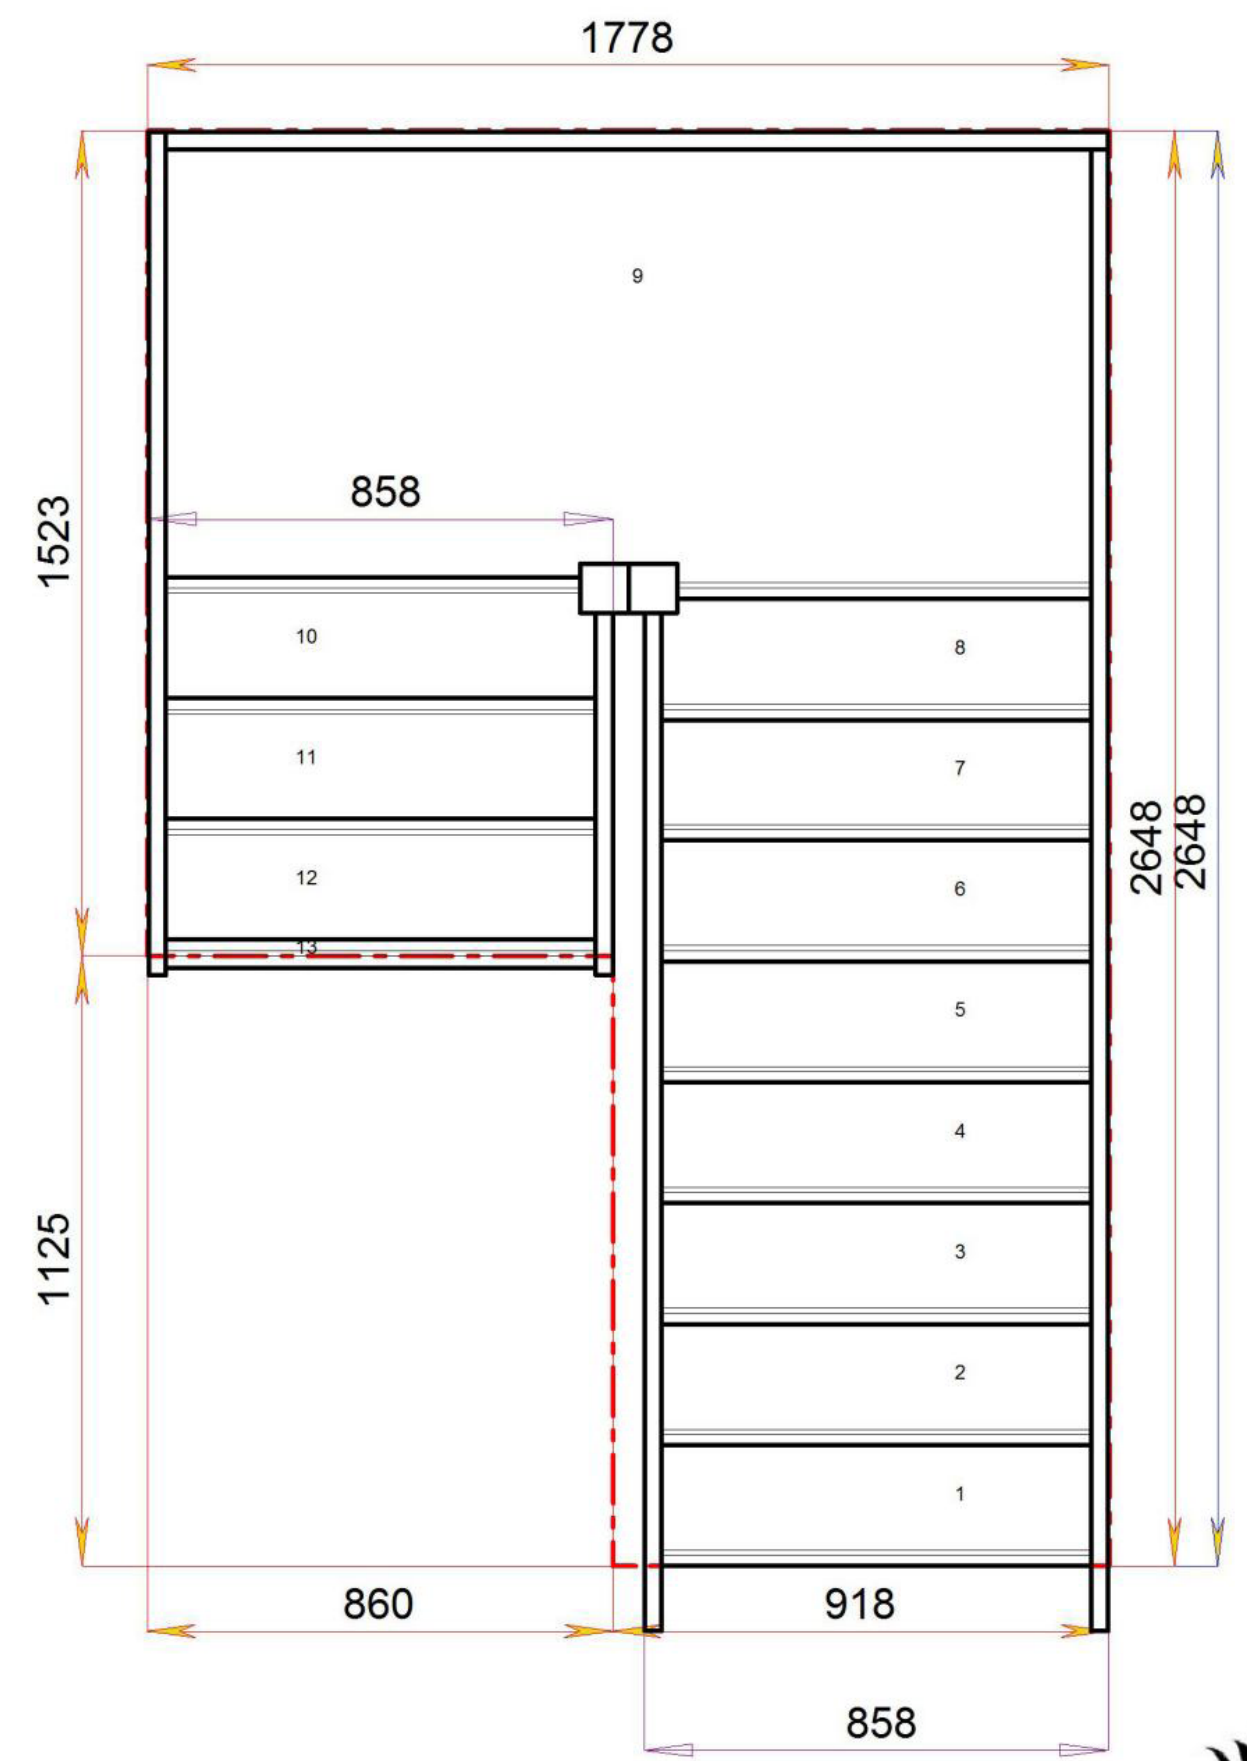

Stair Layouts-HL

S8HL3N-LH

Floor to floor height

2600.000 mm

Back to Stairplan.com - Plans are for Guide Purposes only and can be Fully customised Call sales On 01952 608853 - [Choice of Materials and Styles](#)