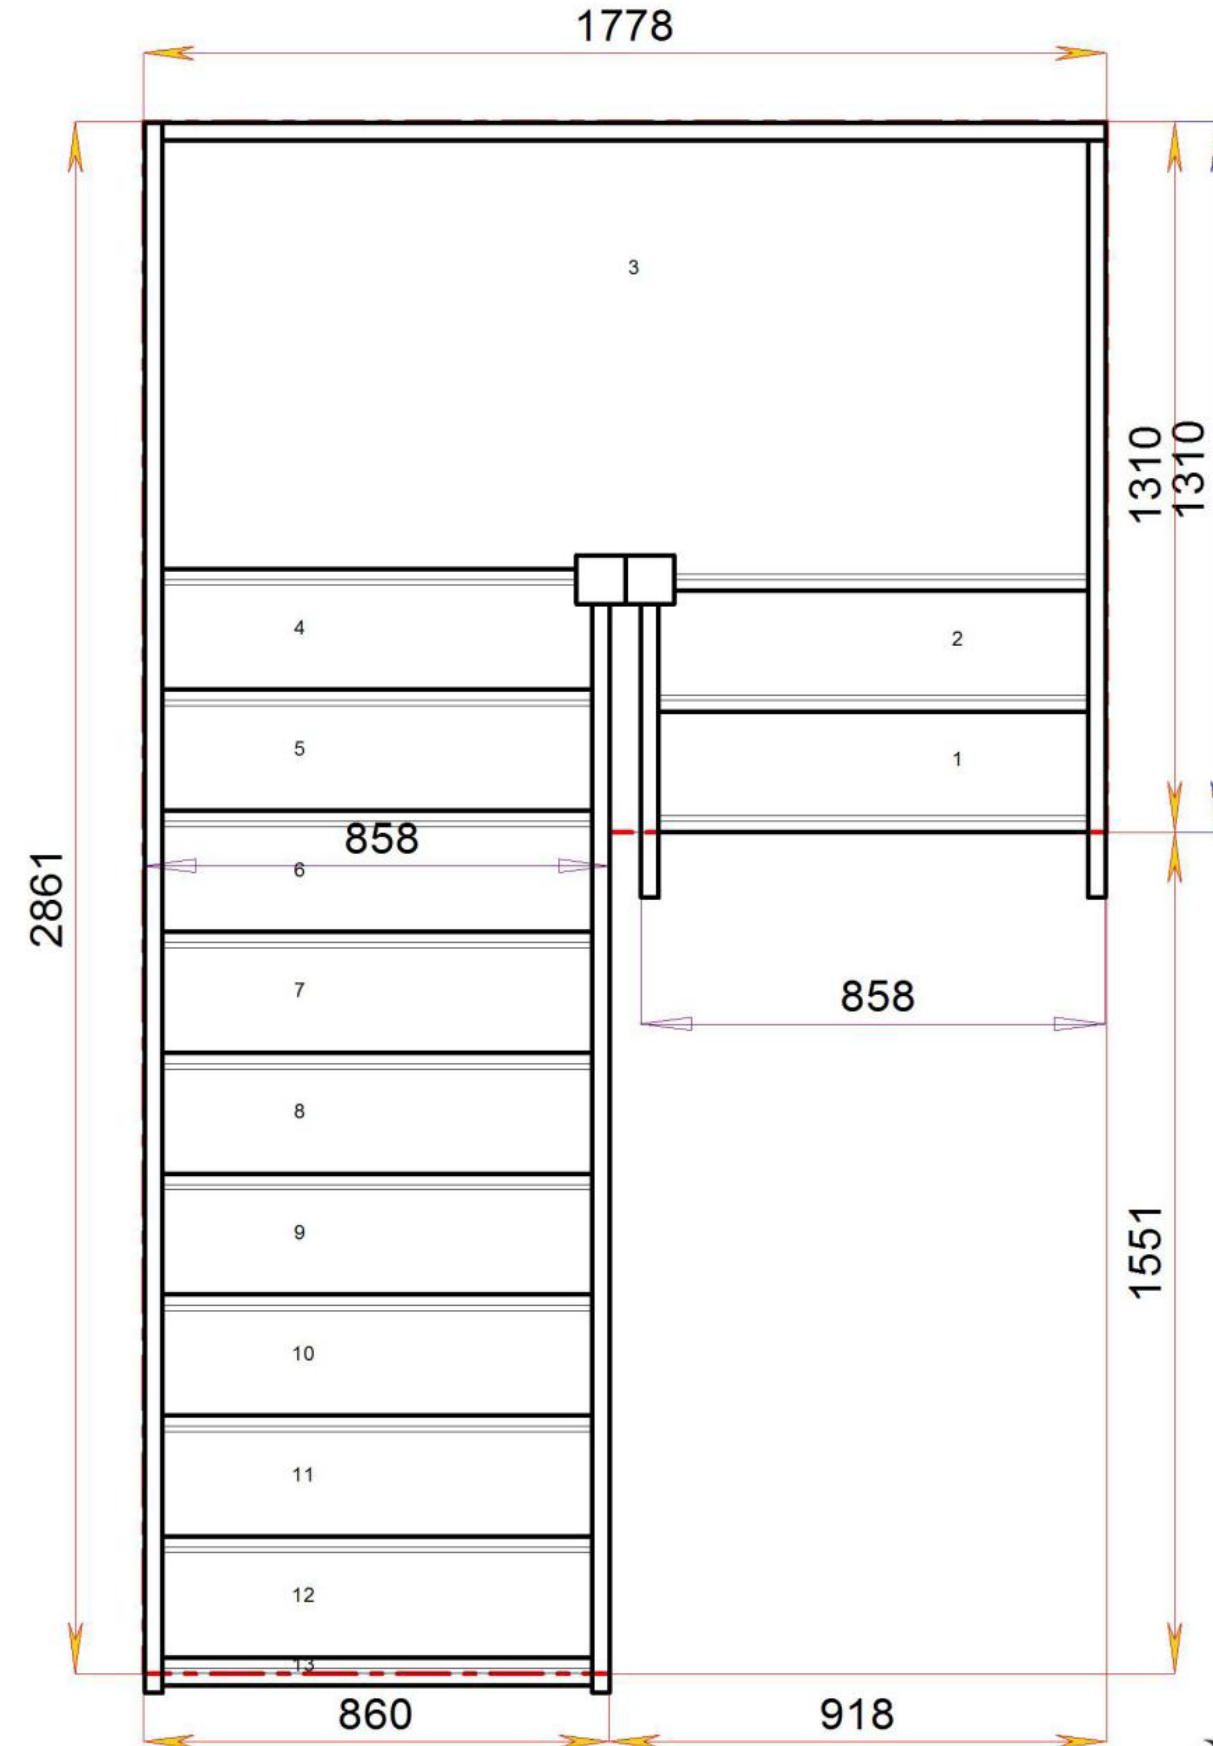

# S1HL10N-LH

Stair:S1HL10N-LH

Floor to floor height 2600.000 mm

# Stair Layouts-HL

# S2HL9N-LH

Stair:S2HL9N-LH

Floor to floor height 2600.000 mm

Stair:S3HL8N-LH

### S3HL8N-LH

Floor to floor height 2600.000 mm