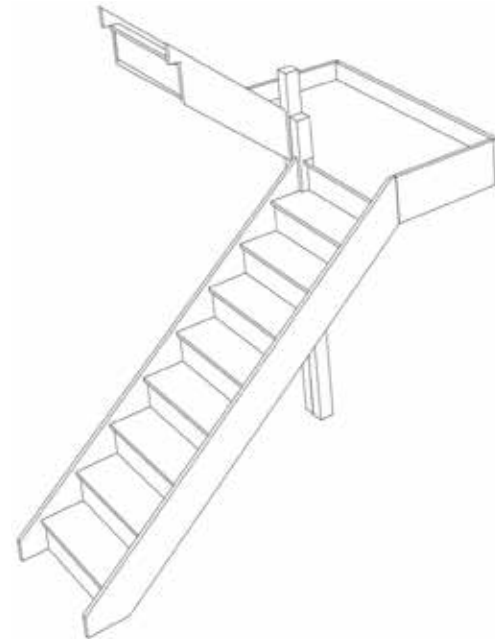

## Left Hand Half Landing Staircases - Plan Layouts - No Handrails

Stair:S1HL10N-LH

Stair:S2HL9N-LH

Stair:S3HL8N-LH

Stair:S4HL7N-LH

Stair:S5HL6N-LH

Stair:S6HL5N-LH

Stair:S7HL4N-LH

Stair:S8HL3N-LH

Stair:S9HL2N-LH

Stair:S10HL1N-LH

Call or Email us with the Plan Reference for a quotation

Full choice of [Model/Specifications](#) available

All Sizes can be customised let us have your floor to floor height and stairwell opening dimensions