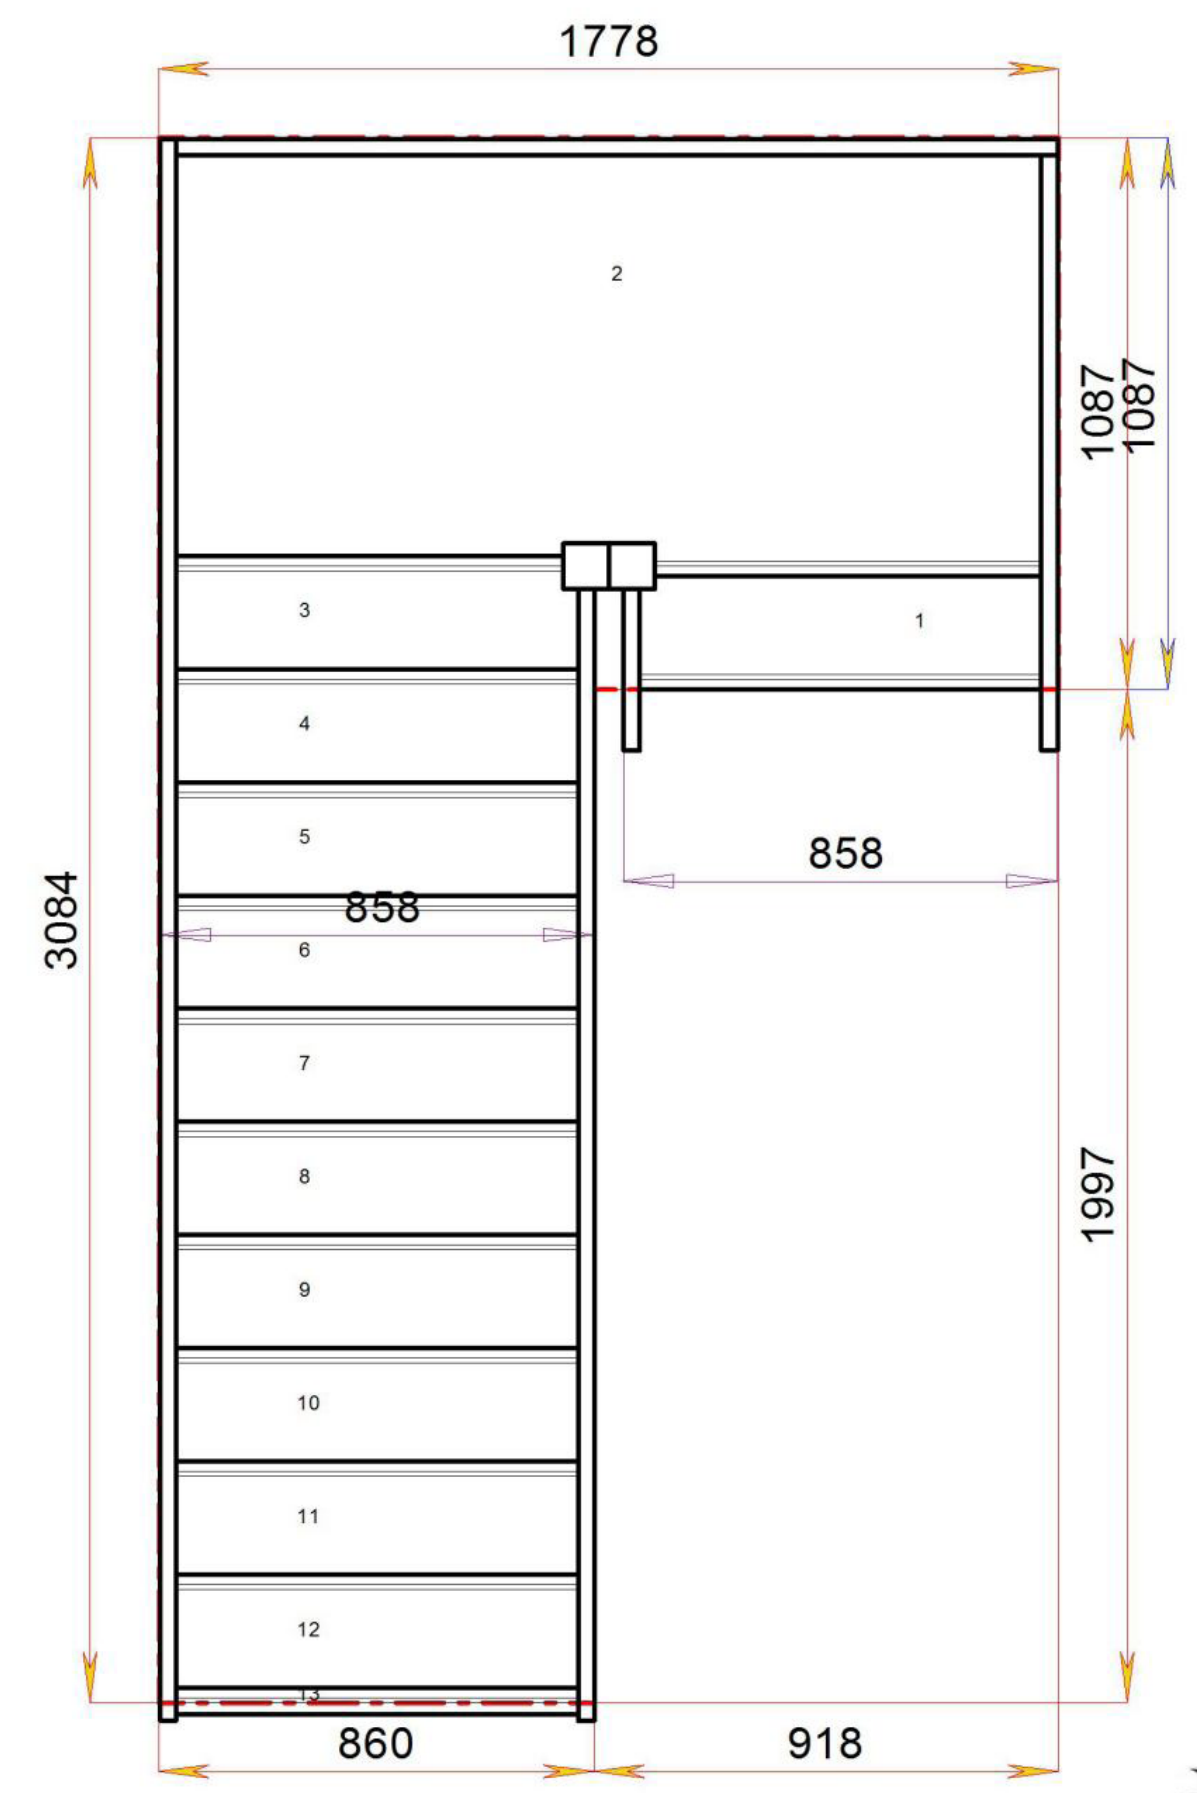

## Left Hand Half Landing Staircases - Plan Layouts - No Handrails

Stair:S1HL10N-LH

Stair:S2HL9N-LH

Stair:S3HL8N-LH

Stair:S4HL7N-LH

Stair:S5HL6N-LH

Stair:S6HL5N-LH

Stair:S7HL4N-LH

Stair:S8HL3N-LH

Stair:S9HL2N-LH

Stair:S10HL1N-LH

Call or Email us with the Plan Reference for a quotation

Full choice of [Model/Specifications](#) available

All Sizes can be customised let us have your floor to floor height and stairwell opening dimensions

# S1HL10N-LH

Stair:S1HL10N-LH

Floor to floor height 2600.000 mm

# S4HL7N-LH

Stair:S4HL7N-LH

Floor to floor height 2600.000 mm

**Most Popular Layout**

Stair:S5HL6N-LH

**Stair Layouts-HL**

**S5HL6N-LH**

© 080606328/11035