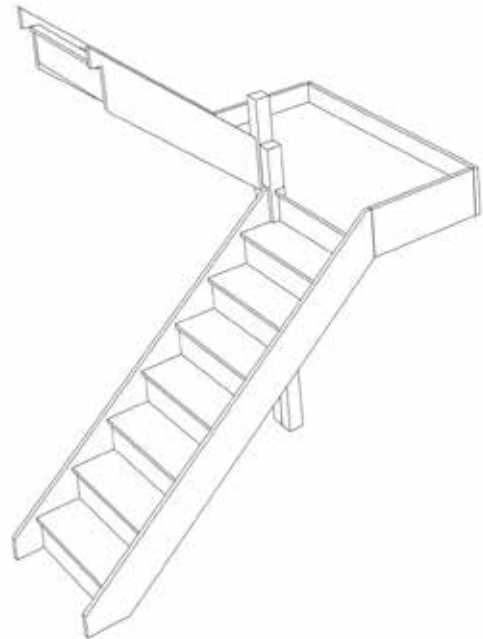

## Left Hand Half Landing Staircases - Plan Layouts - No Handrails

Stair:S1HL10N-LH

Stair:S2HL9N-LH

Stair:S3HL8N-LH

Stair:S4HL7N-LH

Stair:S5HL6N-LH

Stair:S6HL5N-LH

Stair:S7HL4N-LH

Stair:S8HL3N-LH

Stair:S9HL2N-LH

Stair:S10HL1N-LH

Call or Email us with the Plan Reference for a quotation

Full choice of [Model/Specifications](#) available

All Sizes can be customised let us have your floor to floor height and stairwell opening dimensions