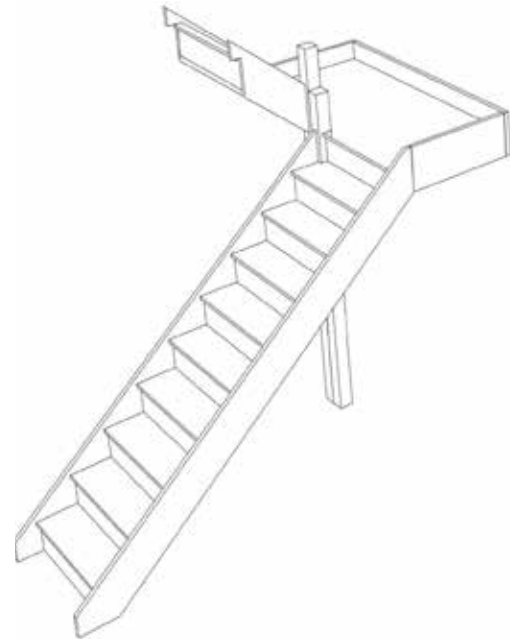

## Left Hand Half Landing Staircases - Plan Layouts - No Handrails

Stair:S1HL10N-LH

Stair:S2HL9N-LH

Stair:S3HL8N-LH

Stair:S4HL7N-LH

Stair:S5HL6N-LH

Stair:S6HL5N-LH

Stair:S7HL4N-LH

Stair:S8HL3N-LH

Stair:S9HL2N-LH

Stair:S10HL1N-LH

Call or Email us with the Plan Reference for a quotation

Full choice of [Model/Specifications](#) available

All Sizes can be customised let us have your floor to floor height and stairwell opening dimensions