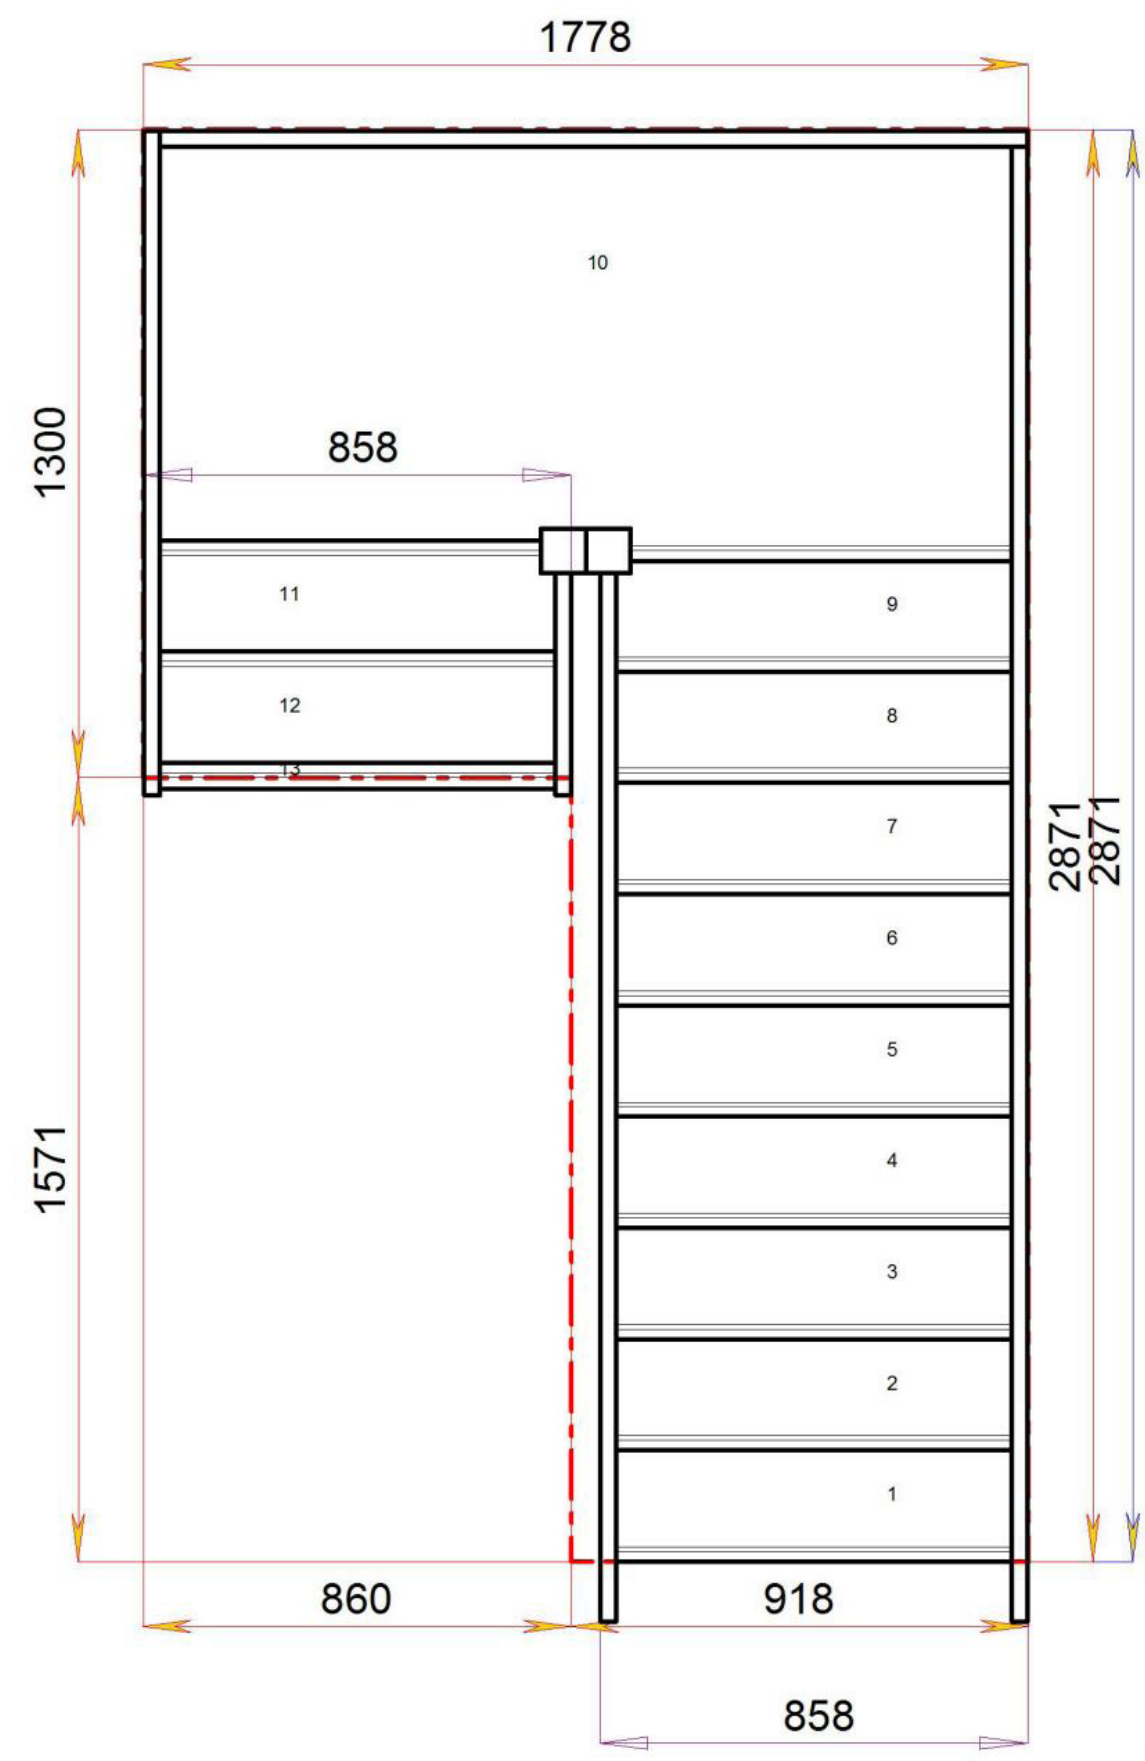

Stair Layouts-HL

S9HL2N-LH

Floor to floor height 2600.000 mm