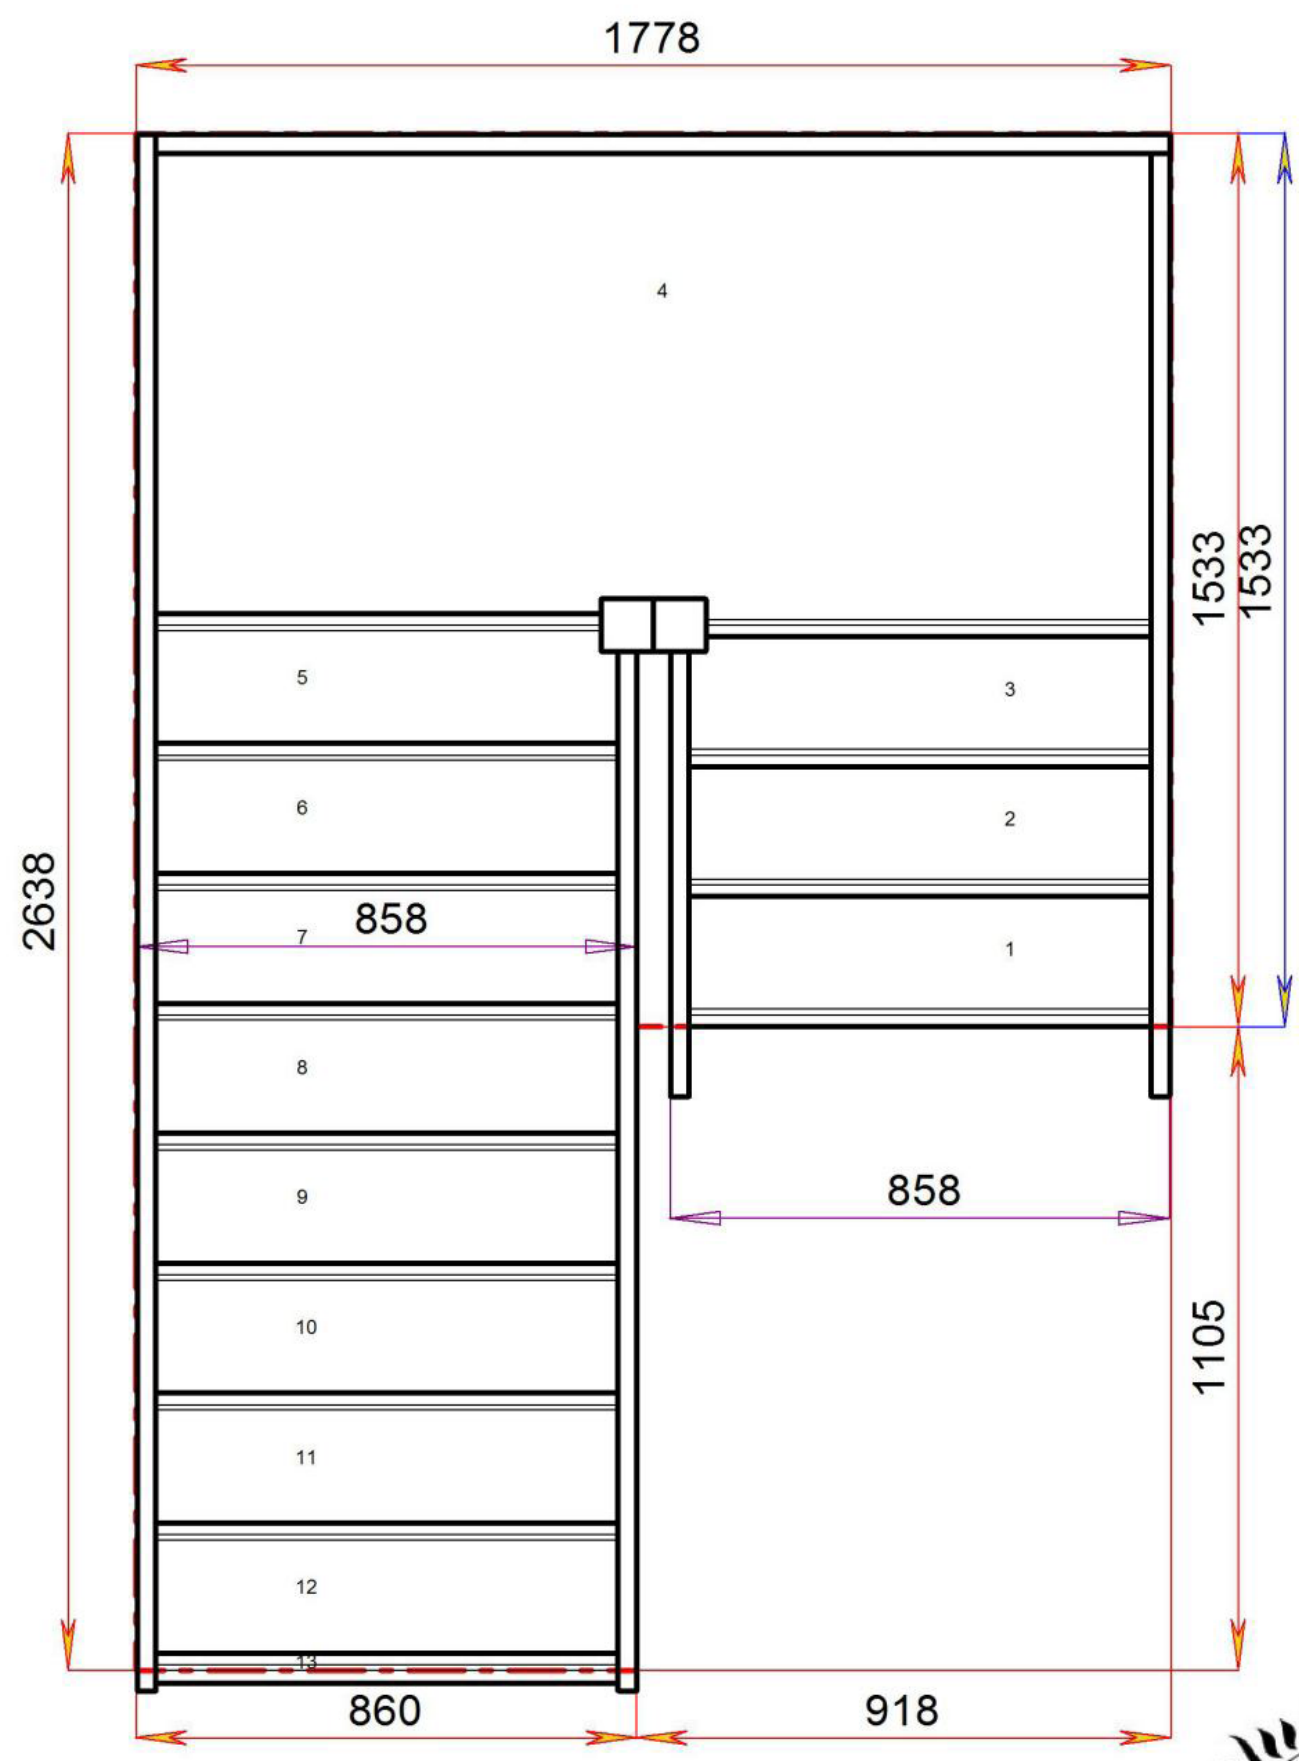

# S1HL10N-LH

Stair:S1HL10N-LH

Floor to floor height 2600.000 mm

# S2HL9N-LH

Stair:S2HL9N-LH

Floor to floor height 2600.000 mm

Stair:S3HL8N-LH

### Stair Layouts-HL

### S3HL8N-LH

Floor to floor height 2600.000 mm