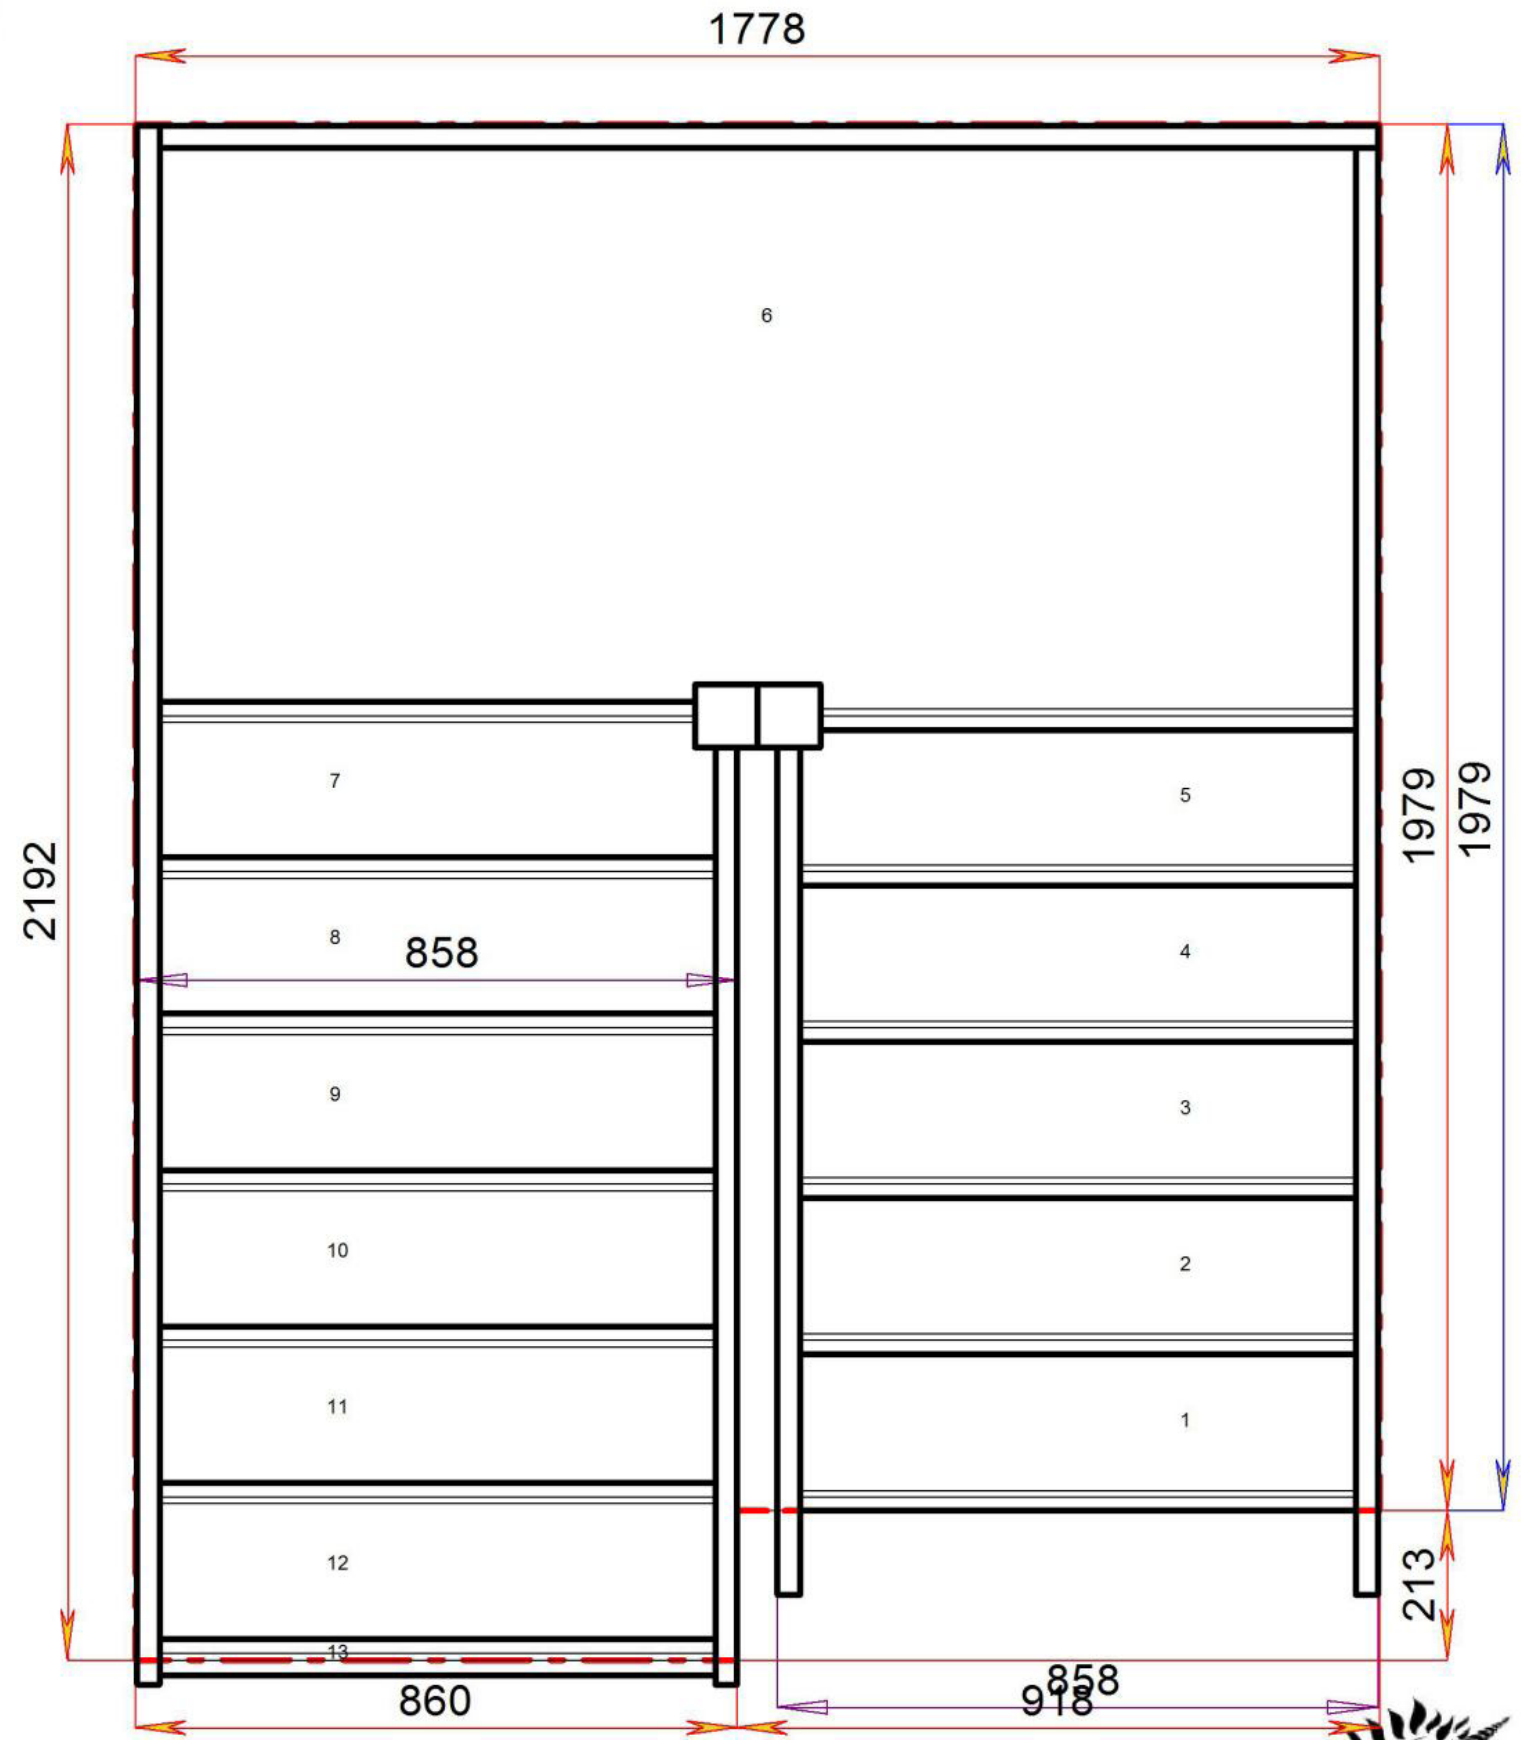

# S1HL10N-LH

Stair:S1HL10N-LH

Floor to floor height 2600.000 mm

### S3HL8N-LH

Floor to floor height 2600.000 mm

# S4HL7N-LH

Stair:S4HL7N-LH

Floor to floor height 2600.000 mm

**Most Popular Layout**

Stair:S5HL6N-LH

**Stair Layouts-HL**

**S5HL6N-LH**

© 080606328/11035

Floor to floor height

2600.000 mm

© 060906328/11035

Stair:S6HL5N-LH

© 060906328/11035