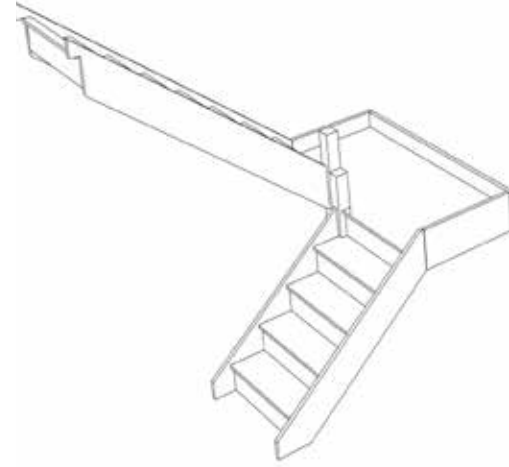

## Left Hand Half Landing Staircases - Plan Layouts - No Handrails

Stair:S1HL10N-LH

Stair:S2HL9N-LH

Stair:S3HL8N-LH

Stair:S4HL7N-LH

Stair:S5HL6N-LH

Stair:S6HL5N-LH

Stair:S7HL4N-LH

Stair:S8HL3N-LH

Stair:S9HL2N-LH

Stair:S10HL1N-LH

Call or Email us with the Plan Reference for a quotation

Full choice of [Model/Specifications](#) available

All Sizes can be customised let us have your floor to floor height and stairwell opening dimensions