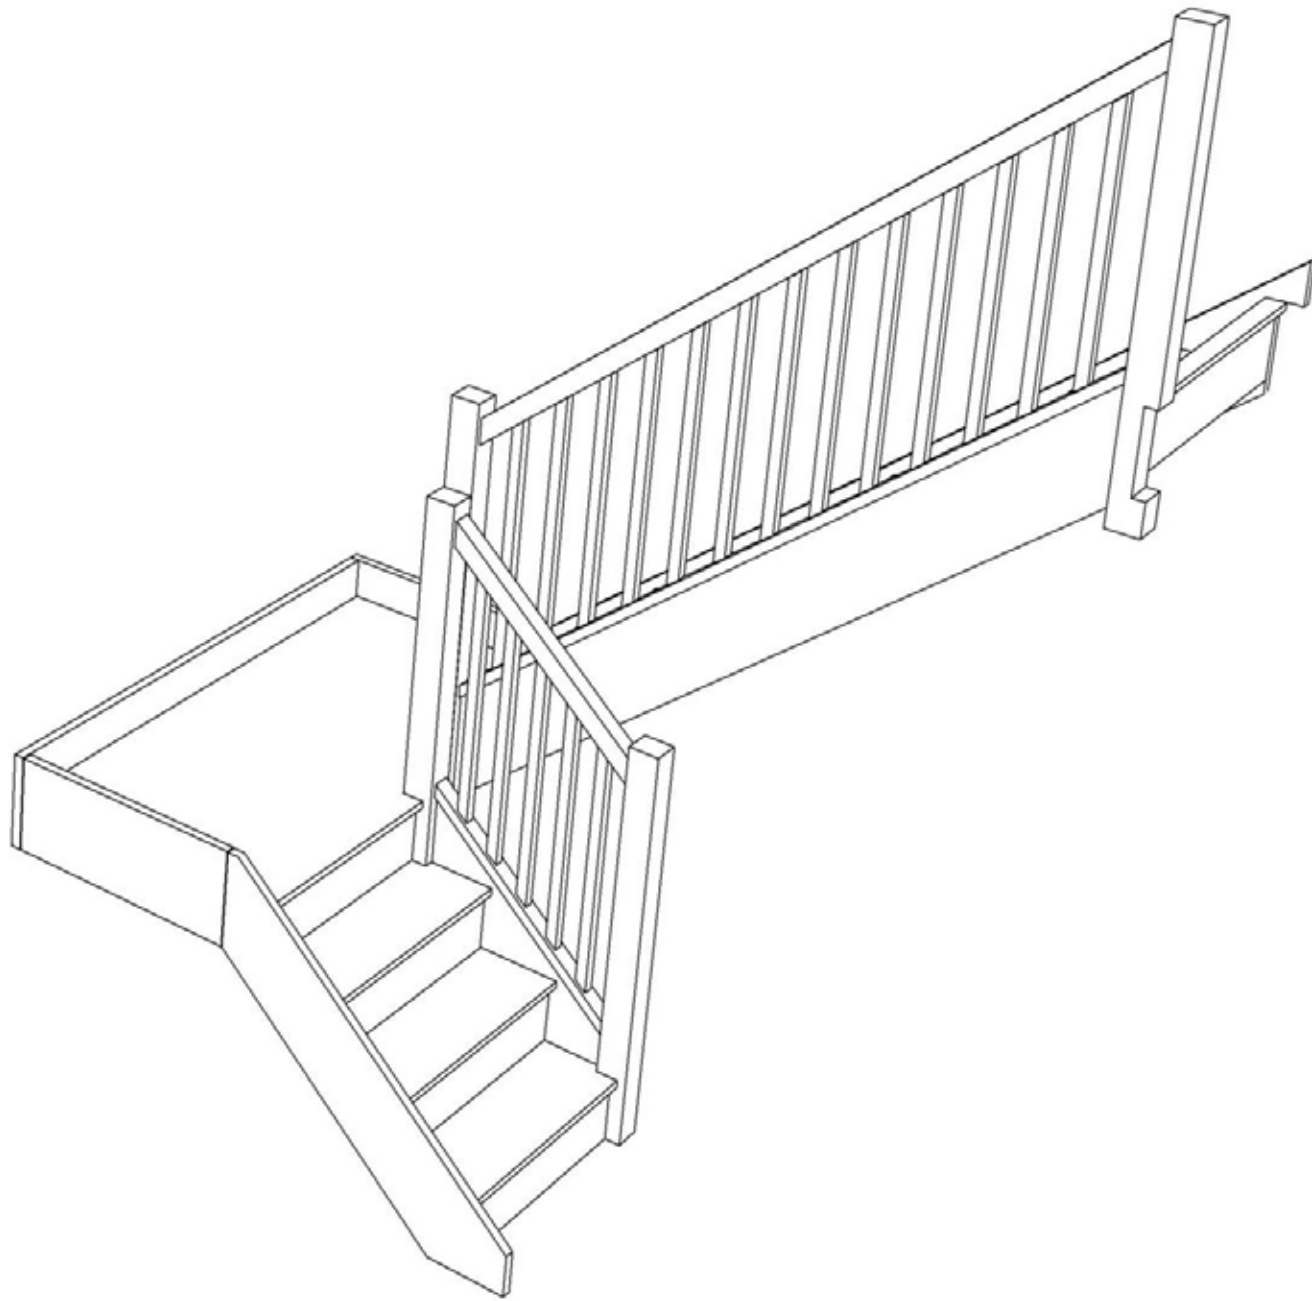

### S1HL10N-LH-HR

Stair:S1HL10N-LH-HR

Floor to floor height

2600.000 mm

### Stair Layouts-HL

### S2HL9N-LH-HR

Stair:S2HL9N-LH-HR

Floor to floor height

2600.000 mm

STAIRPLAN

Note R/H Drawing shown

Stair:S3HL8N-RH-HR

© 08090632B 11035