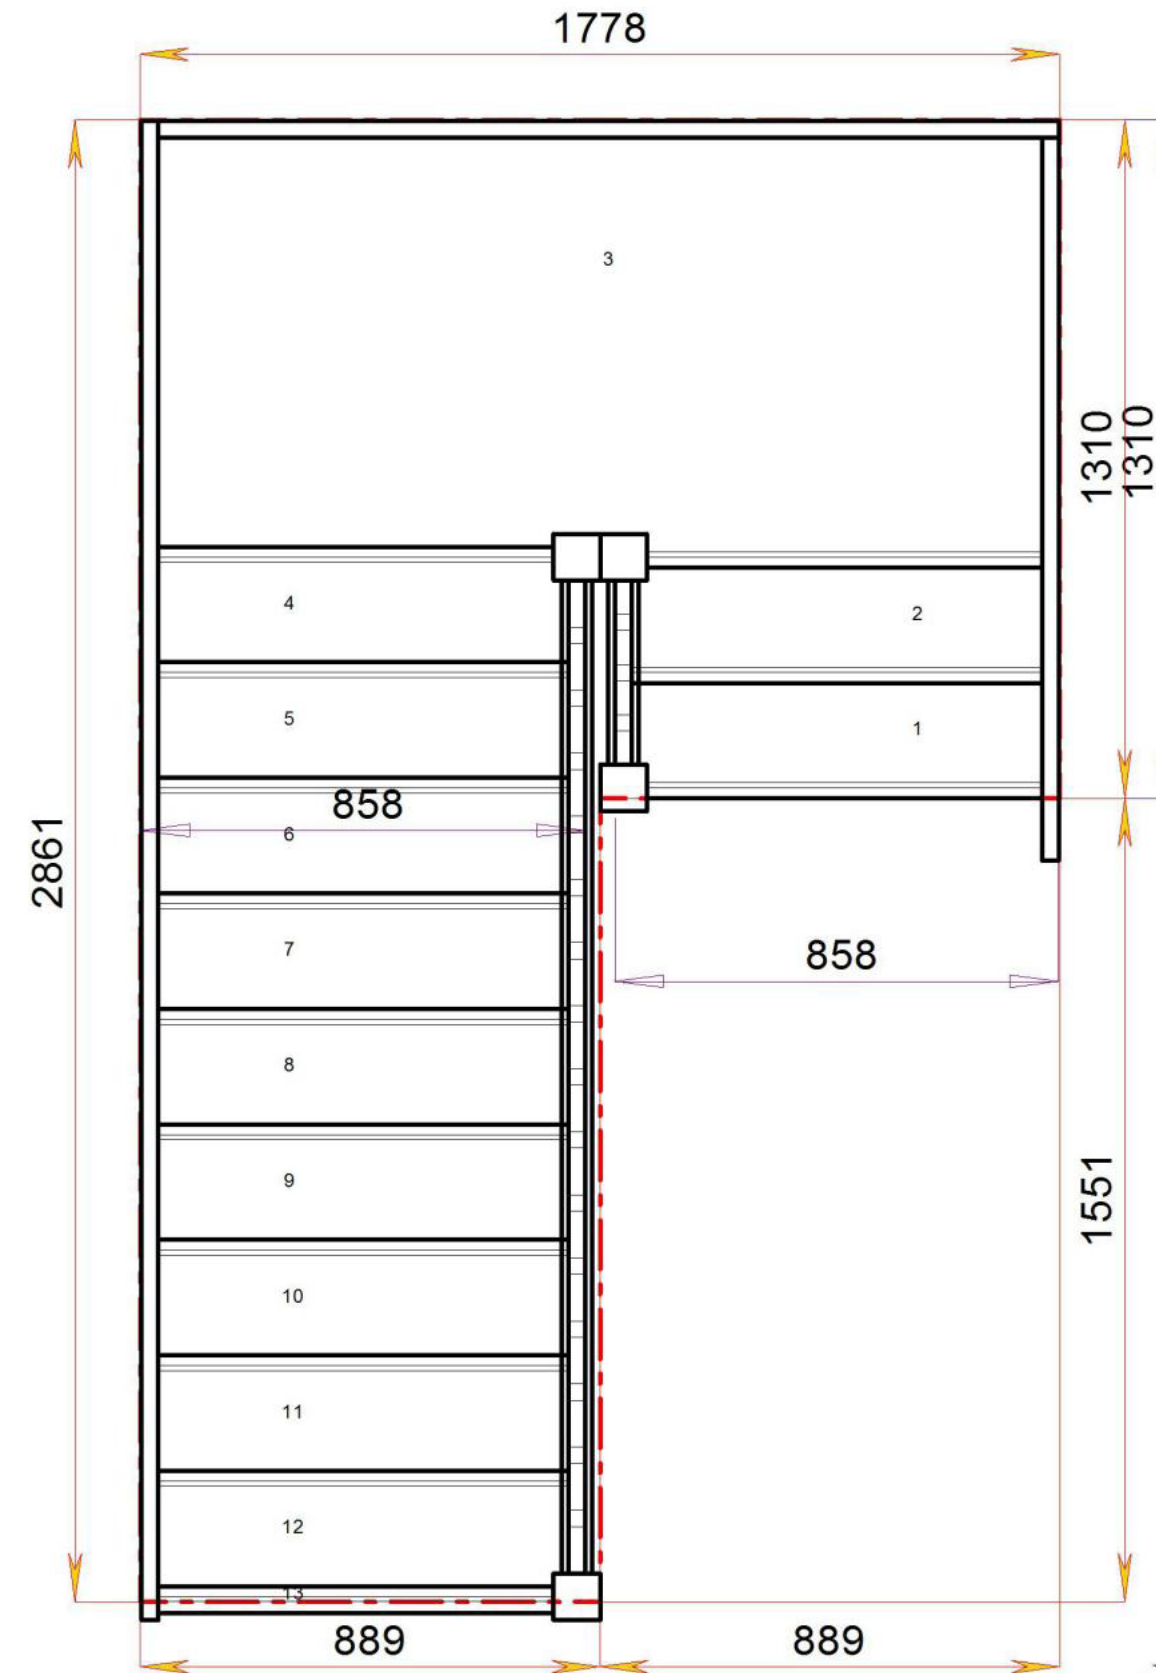

### Stair Layouts-HL

### S1HL10N-LH-HR

Stair:S1HL10N-LH-HR

Floor to floor height

2600.000 mm

### S2HL9N-LH-HR

Stair:S2HL9N-LH-HR

Floor to floor height

2600.000 mm

STAIRPLAN

Note R/H Drawing shown

Stair:S3HL8N-RH-HR

© 08090632B 11035