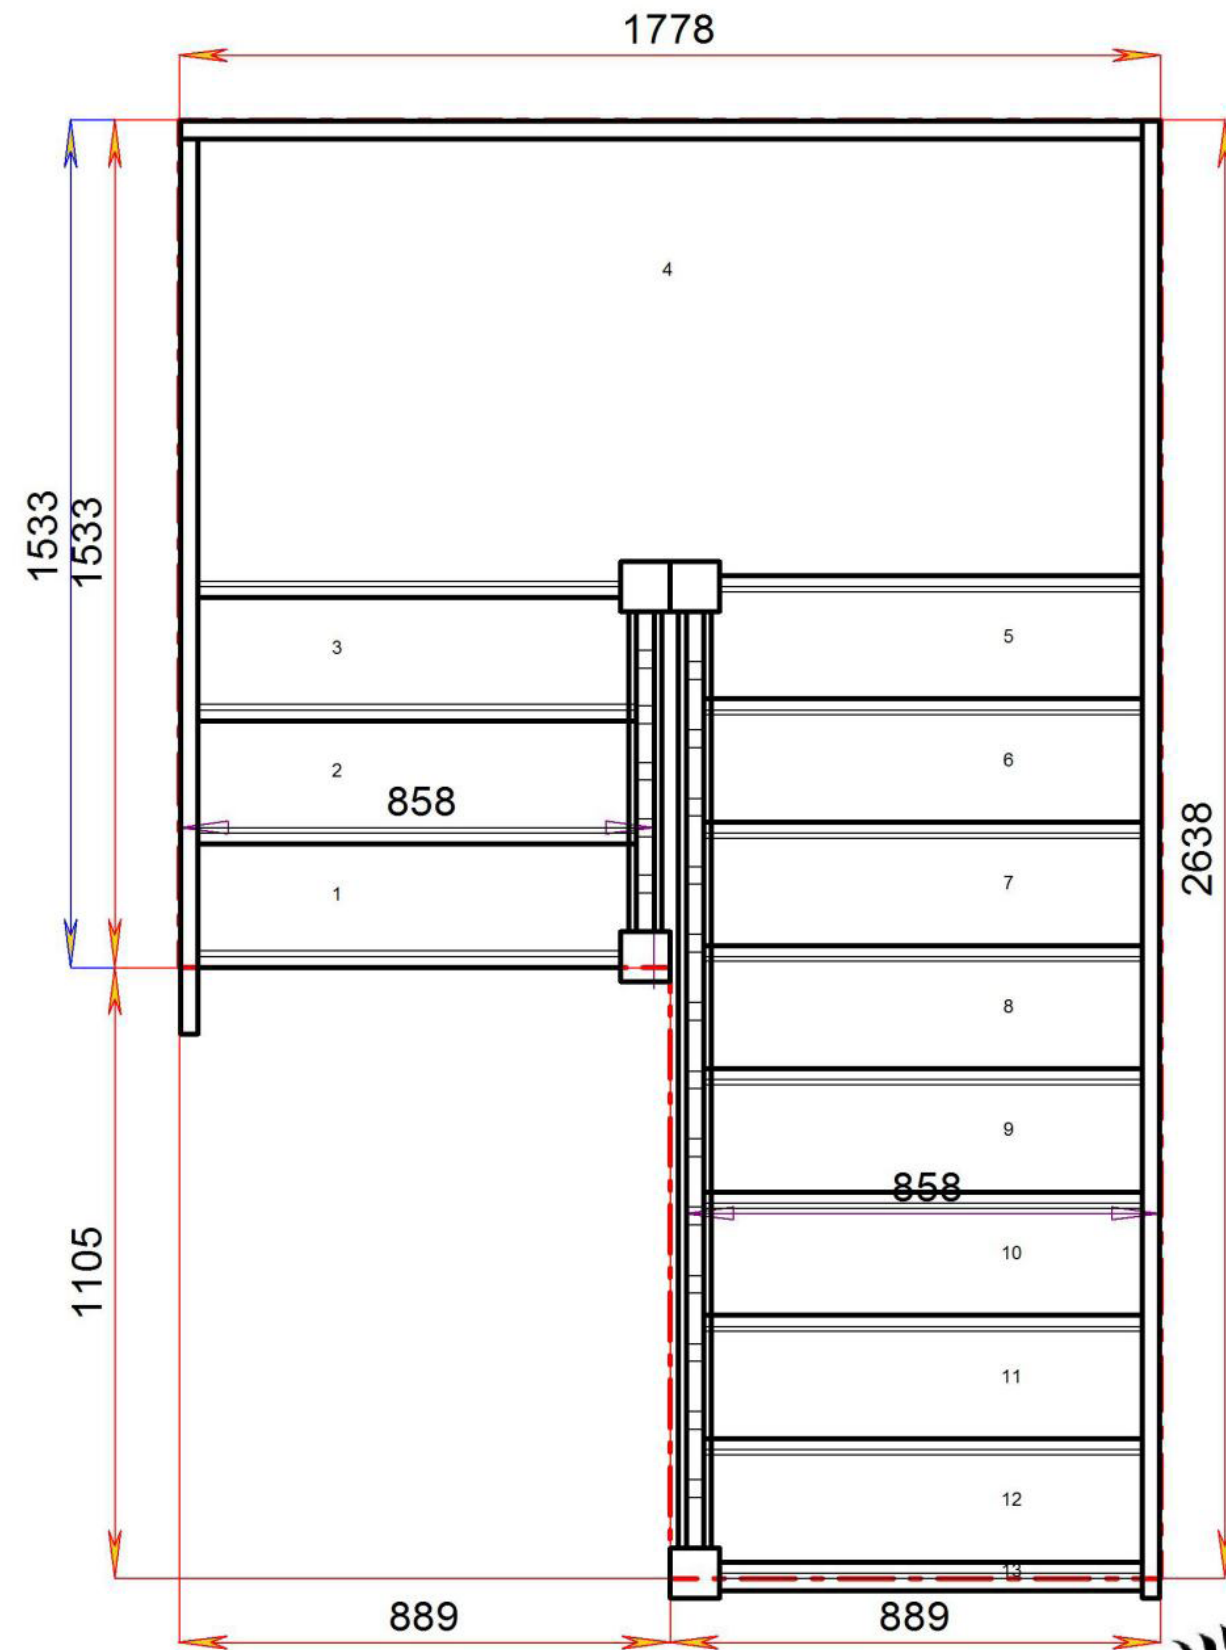

Stair Layouts-HL

S3HL8N-RH-HR

Floor to floor height

2600.000 mm