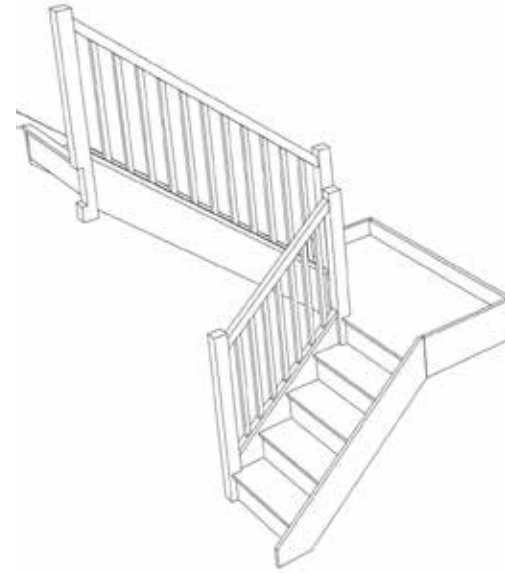

## Left Hand Half Landing Staircases - Plan Layouts - With Handrails

(R/H Drawing)

Stair:S1HL10N-LH-HR

Stair:S2HL9N-LH-HR

Stair:S3HL8N-LH-HR

Stair:S4HL7N-LH-HR

Stair:S5HL6N-LH-HR

Stair:S6HL5N-LH-HR

Stair:S7HL4N-LH-HR

Stair:S8HL3N-LH-HR

Stair:S9HL2N-LH-HR

Stair:S10HL1N-LH-HR

Call or Email us with the Plan Reference for a quotation

Full choice of [Model/Specifications](#) available

All Sizes can be customised let us have your floor to floor height and stairwell opening dimensions