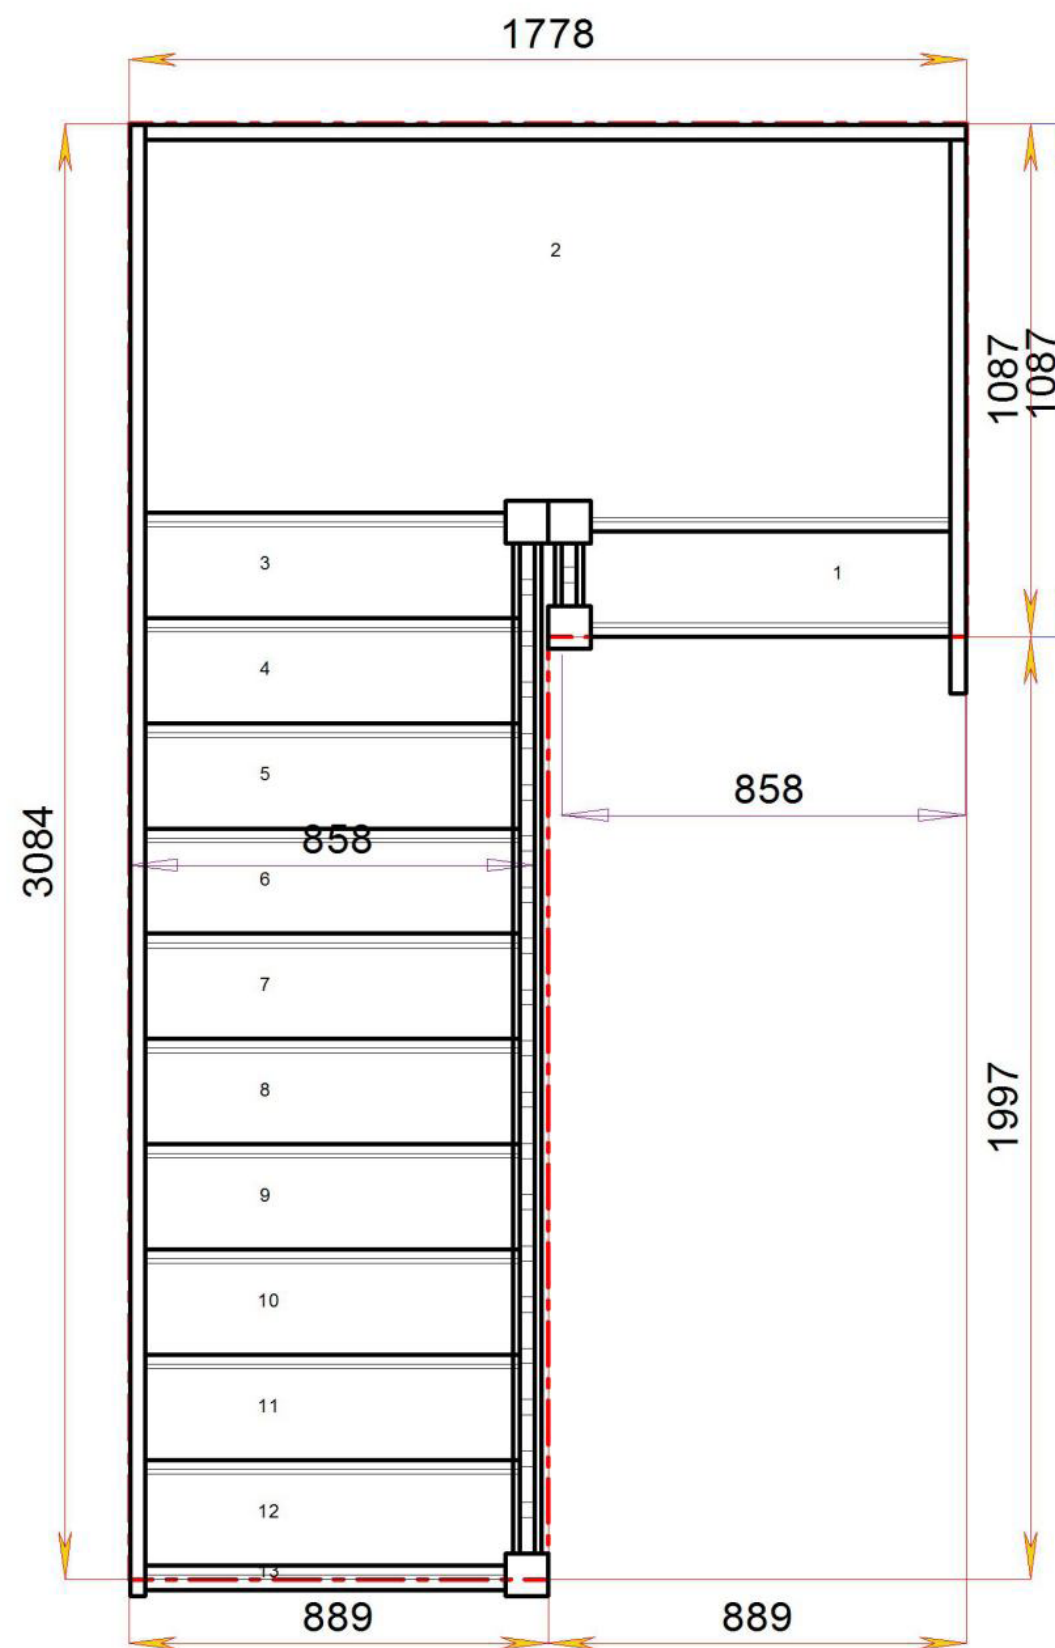

## Left Hand Half Landing Staircases - Plan Layouts - With Handrails

(R/H Drawing)

Stair:S1HL10N-LH-HR

Stair:S2HL9N-LH-HR

Stair:S3HL8N-LH-HR

Stair:S4HL7N-LH-HR

Stair:S5HL6N-LH-HR

Stair:S6HL5N-LH-HR

Stair:S7HL4N-LH-HR

Stair:S8HL3N-LH-HR

Stair:S9HL2N-LH-HR

Stair:S10HL1N-LH-HR

Call or Email us with the Plan Reference for a quotation

Full choice of [Model/Specifications](#) available

All Sizes can be customised let us have your floor to floor height and stairwell opening dimensions

### S1HL10N-LH-HR

Stair:S1HL10N-LH-HR

Floor to floor height

2600.000 mm

### S2HL9N-LH-HR

Stair:S2HL9N-LH-HR

Floor to floor height

2600.000 mm

STAIRPLAN

Note R/H Drawing shown

Stair:S3HL8N-RH-HR

© 08090632B 11035