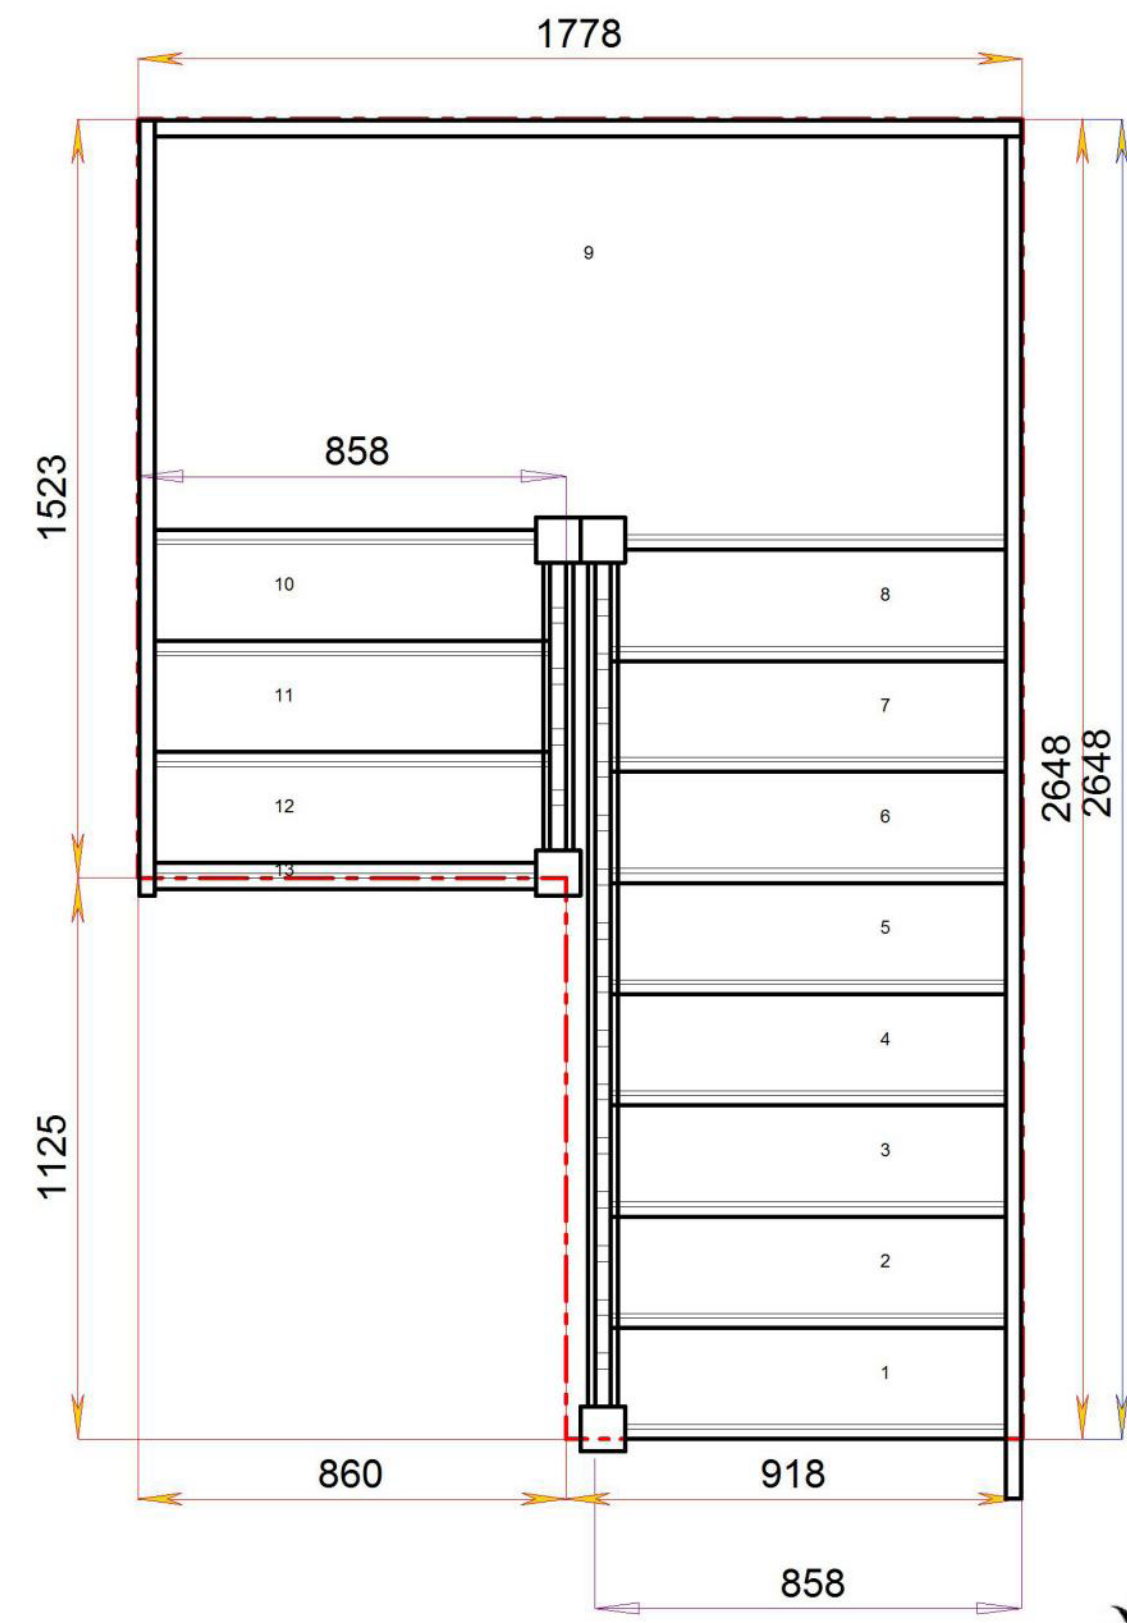

Floor to floor height

2600.000 mm