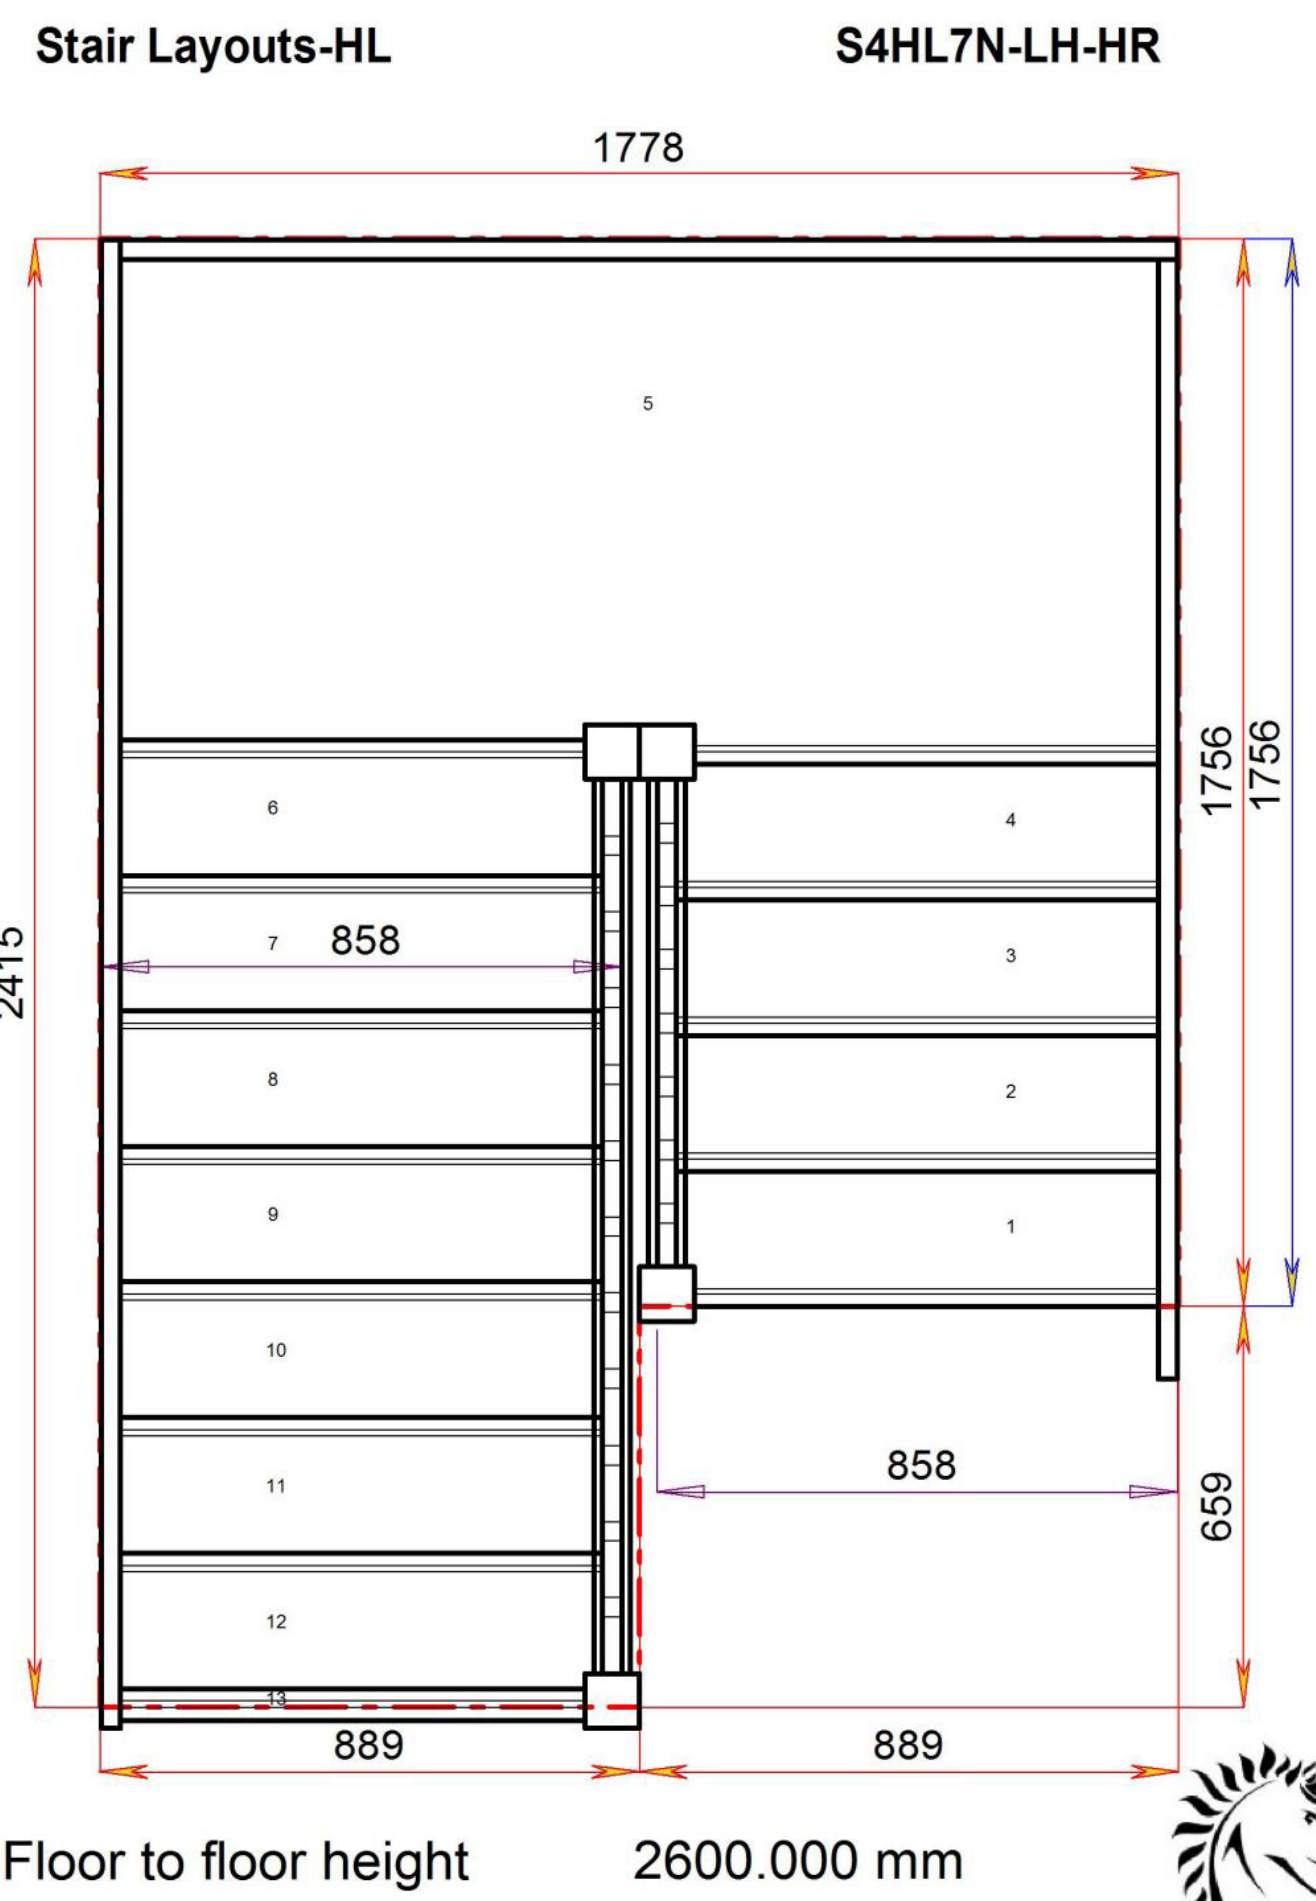

### S1HL10N-LH-HR

Stair:S1HL10N-LH-HR

Floor to floor height

2600.000 mm

### S2HL9N-LH-HR

Stair:S2HL9N-LH-HR

Floor to floor height

2600.000 mm

STAIRPLAN

Note R/H Drawing shown

Stair:S3HL8N-RH-HR

© 08090632B 11035

### S3HL8N-RH-HR

Floor to floor height

2600.000 mm

© 080906328 11035

Stair:S4HL7N-LH-HR

© 080906328 11035

Floor to floor height

2600.000 mm

### S7HL4N-LH-HR

Floor to floor height

2600.000 mm