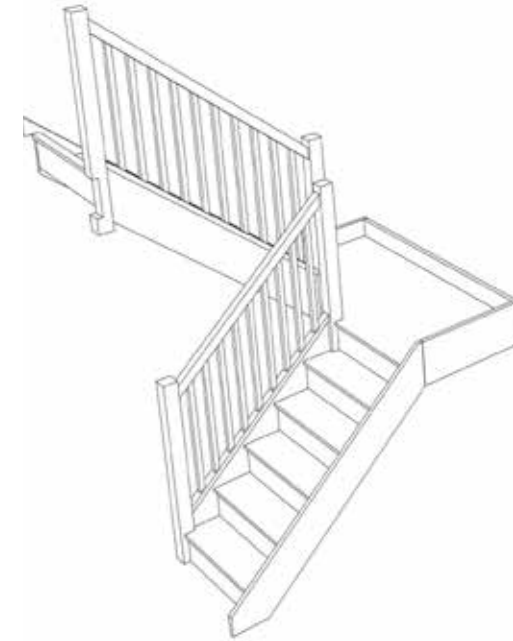

## Left Hand Half Landing Staircases - Plan Layouts - With Handrails

(R/H Drawing)

Stair:S1HL10N-LH-HR

Stair:S2HL9N-LH-HR

Stair:S3HL8N-LH-HR

Stair:S4HL7N-LH-HR

Stair:S5HL6N-LH-HR

Stair:S6HL5N-LH-HR

Stair:S7HL4N-LH-HR

Stair:S8HL3N-LH-HR

Stair:S9HL2N-LH-HR

Stair:S10HL1N-LH-HR

Call or Email us with the Plan Reference for a quotation

Full choice of [Model/Specifications](#) available

All Sizes can be customised let us have your floor to floor height and stairwell opening dimensions