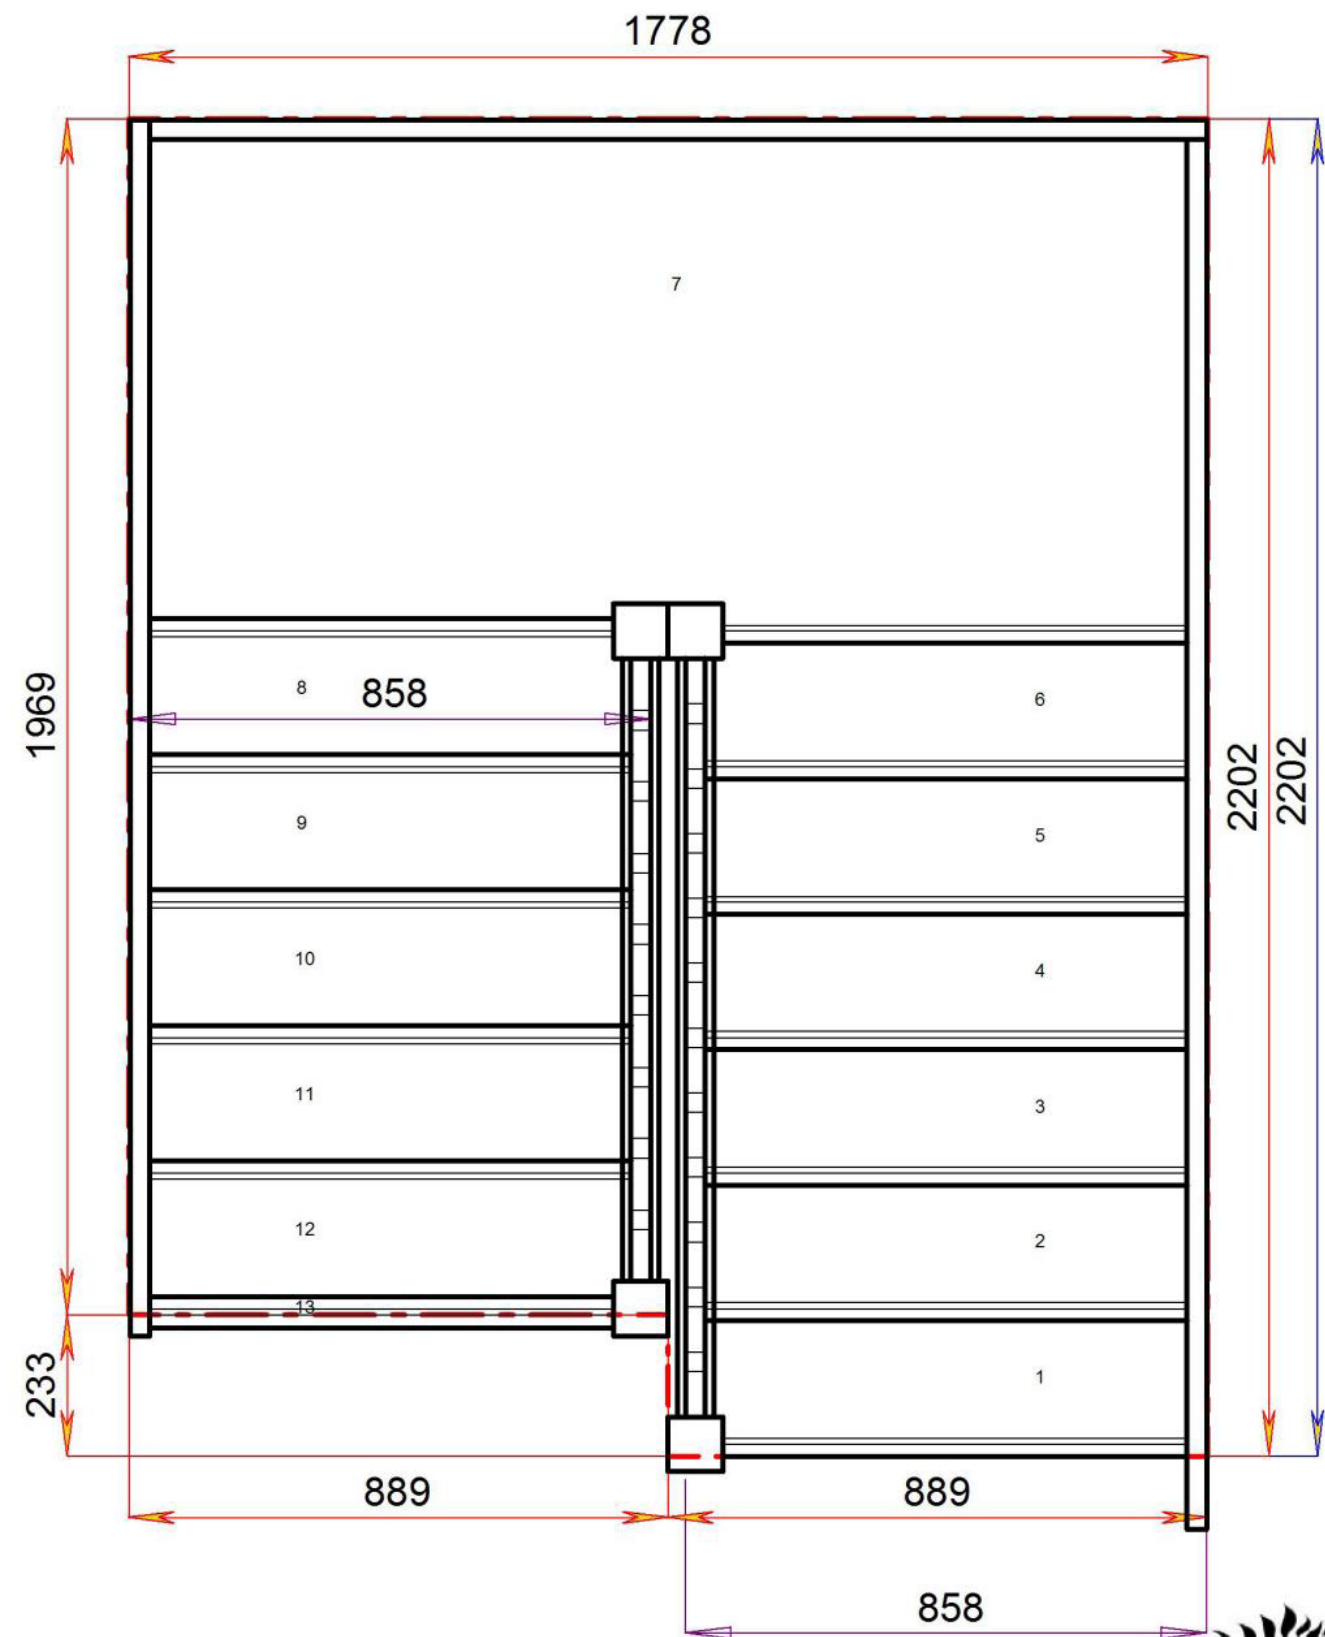

### Stair Layouts-HL

### S6HL5N-LH-HR

Floor to floor height

2600.000 mm

Stair:S7HL4N-LH-HR

### S7HL4N-LH-HR

Floor to floor height

2600.000 mm