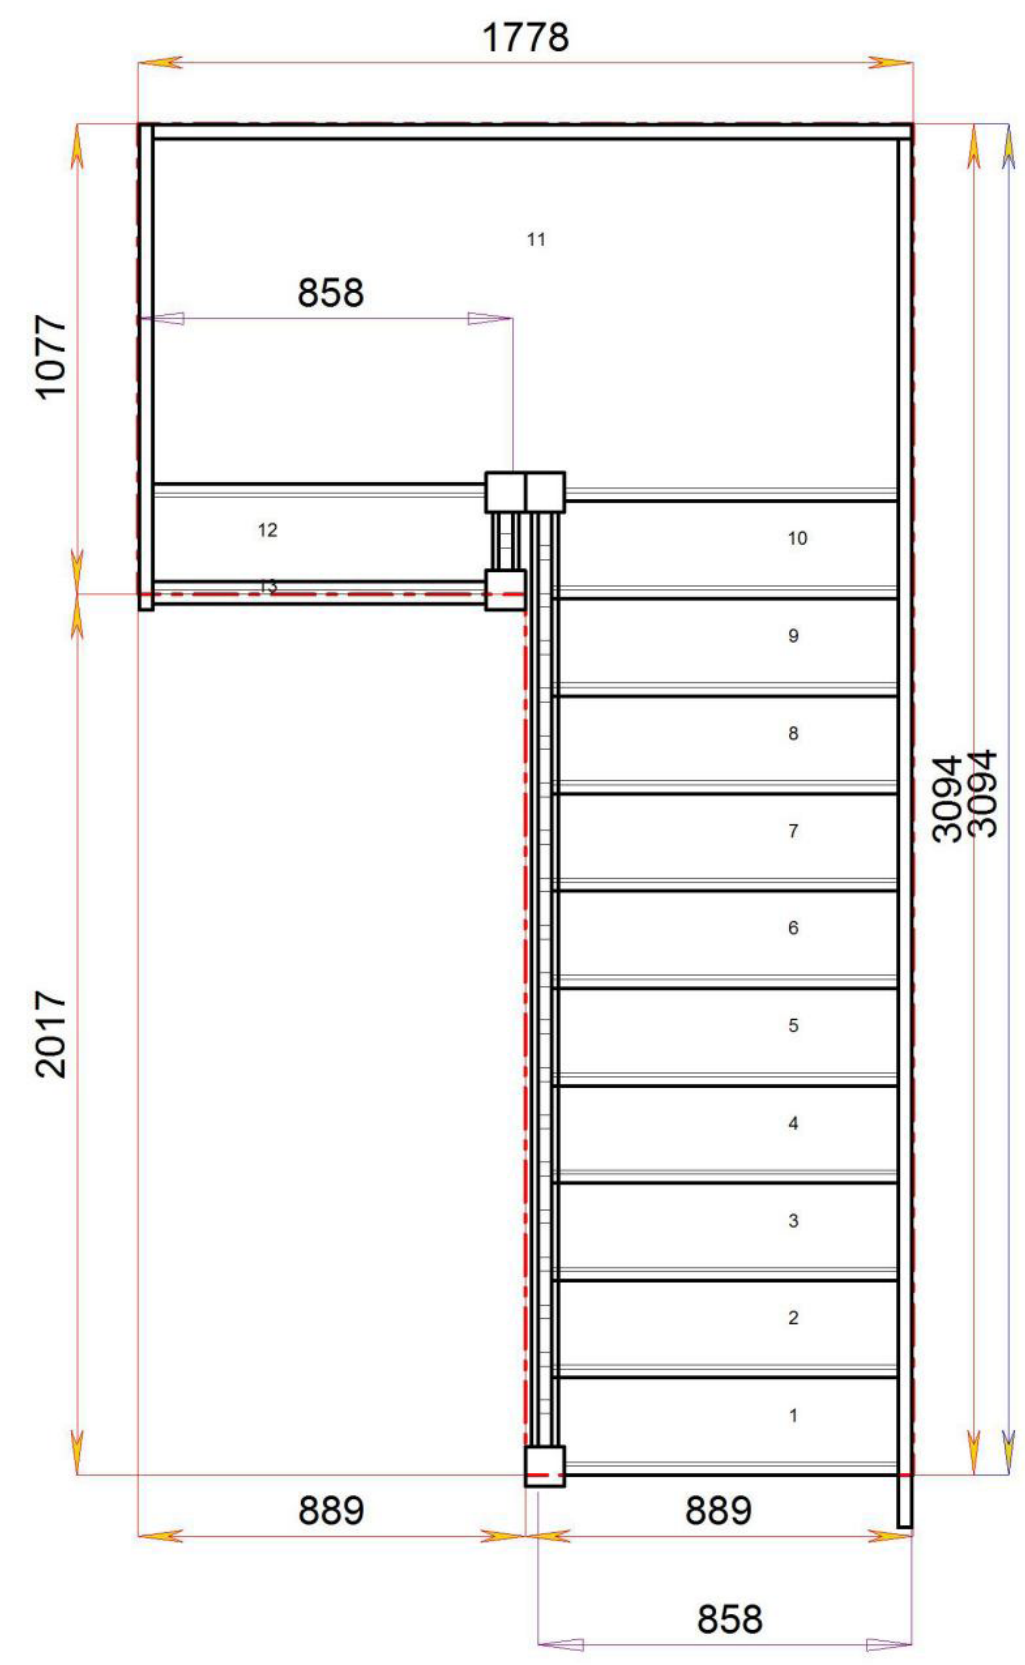

### S1HL10N-LH-HR

Stair:S1HL10N-LH-HR

Floor to floor height

2600.000 mm

### S7HL4N-LH-HR

Floor to floor height

2600.000 mm

### S9HL2N-LH-HR

Floor to floor height

2600.000 mm

Stair:S10HL1N-LH-HR

### S10HL1N-LH-HR

Floor to floor height

2600.000 mm