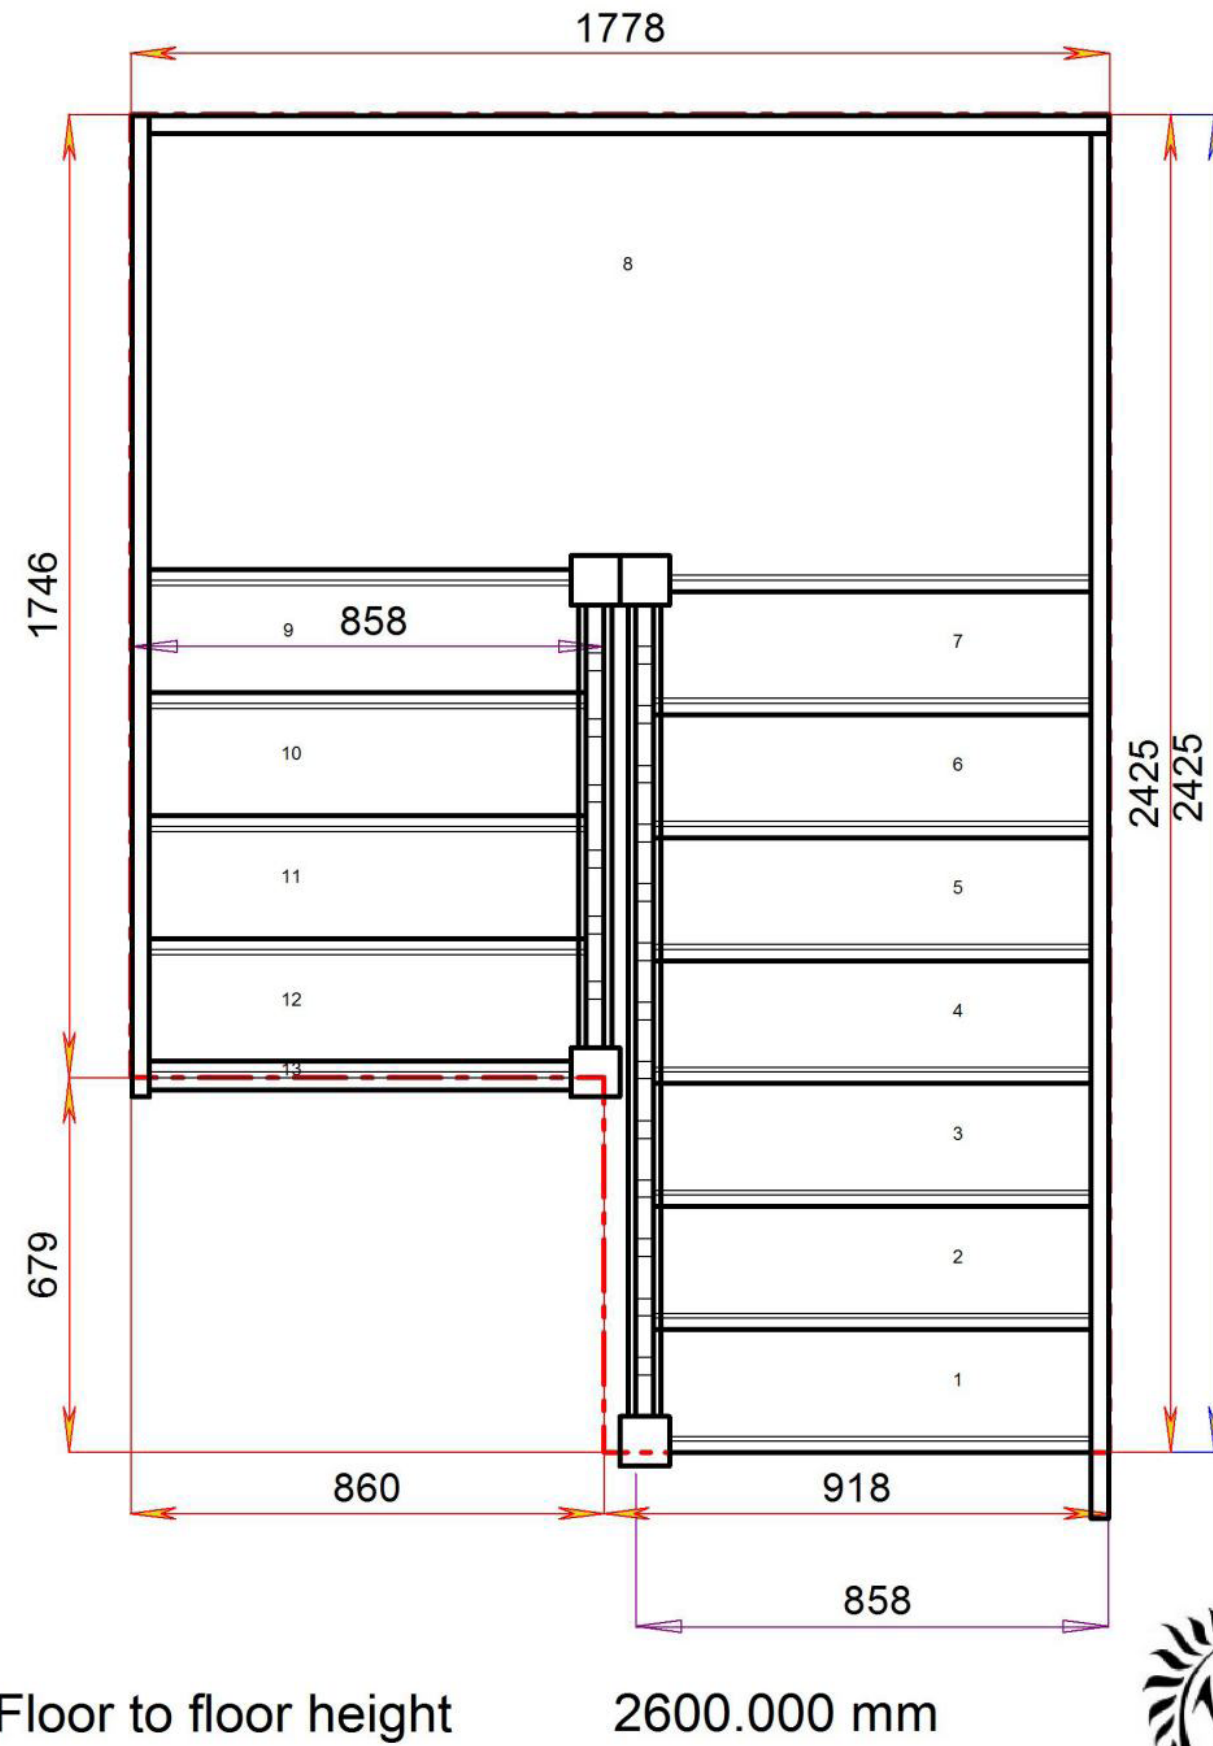

### S1HL10N-LH-HR

Stair:S1HL10N-LH-HR

Floor to floor height

2600.000 mm

### Stair Layouts-HL

### S6HL5N-LH-HR

Floor to floor height

2600.000 mm

Stair:S7HL4N-LH-HR

### S7HL4N-LH-HR

Floor to floor height

2600.000 mm