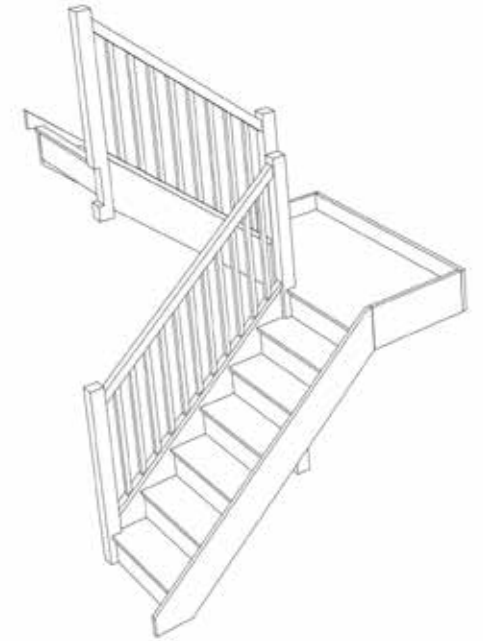

## Left Hand Half Landing Staircases - Plan Layouts - With Handrails

(R/H Drawing)

Stair:S1HL10N-LH-HR

Stair:S2HL9N-LH-HR

Stair:S3HL8N-LH-HR

Stair:S4HL7N-LH-HR

Stair:S5HL6N-LH-HR

Stair:S6HL5N-LH-HR

Stair:S7HL4N-LH-HR

Stair:S8HL3N-LH-HR

Stair:S9HL2N-LH-HR

Stair:S10HL1N-LH-HR

Call or Email us with the Plan Reference for a quotation

Full choice of [Model/Specifications](#) available

All Sizes can be customised let us have your floor to floor height and stairwell opening dimensions