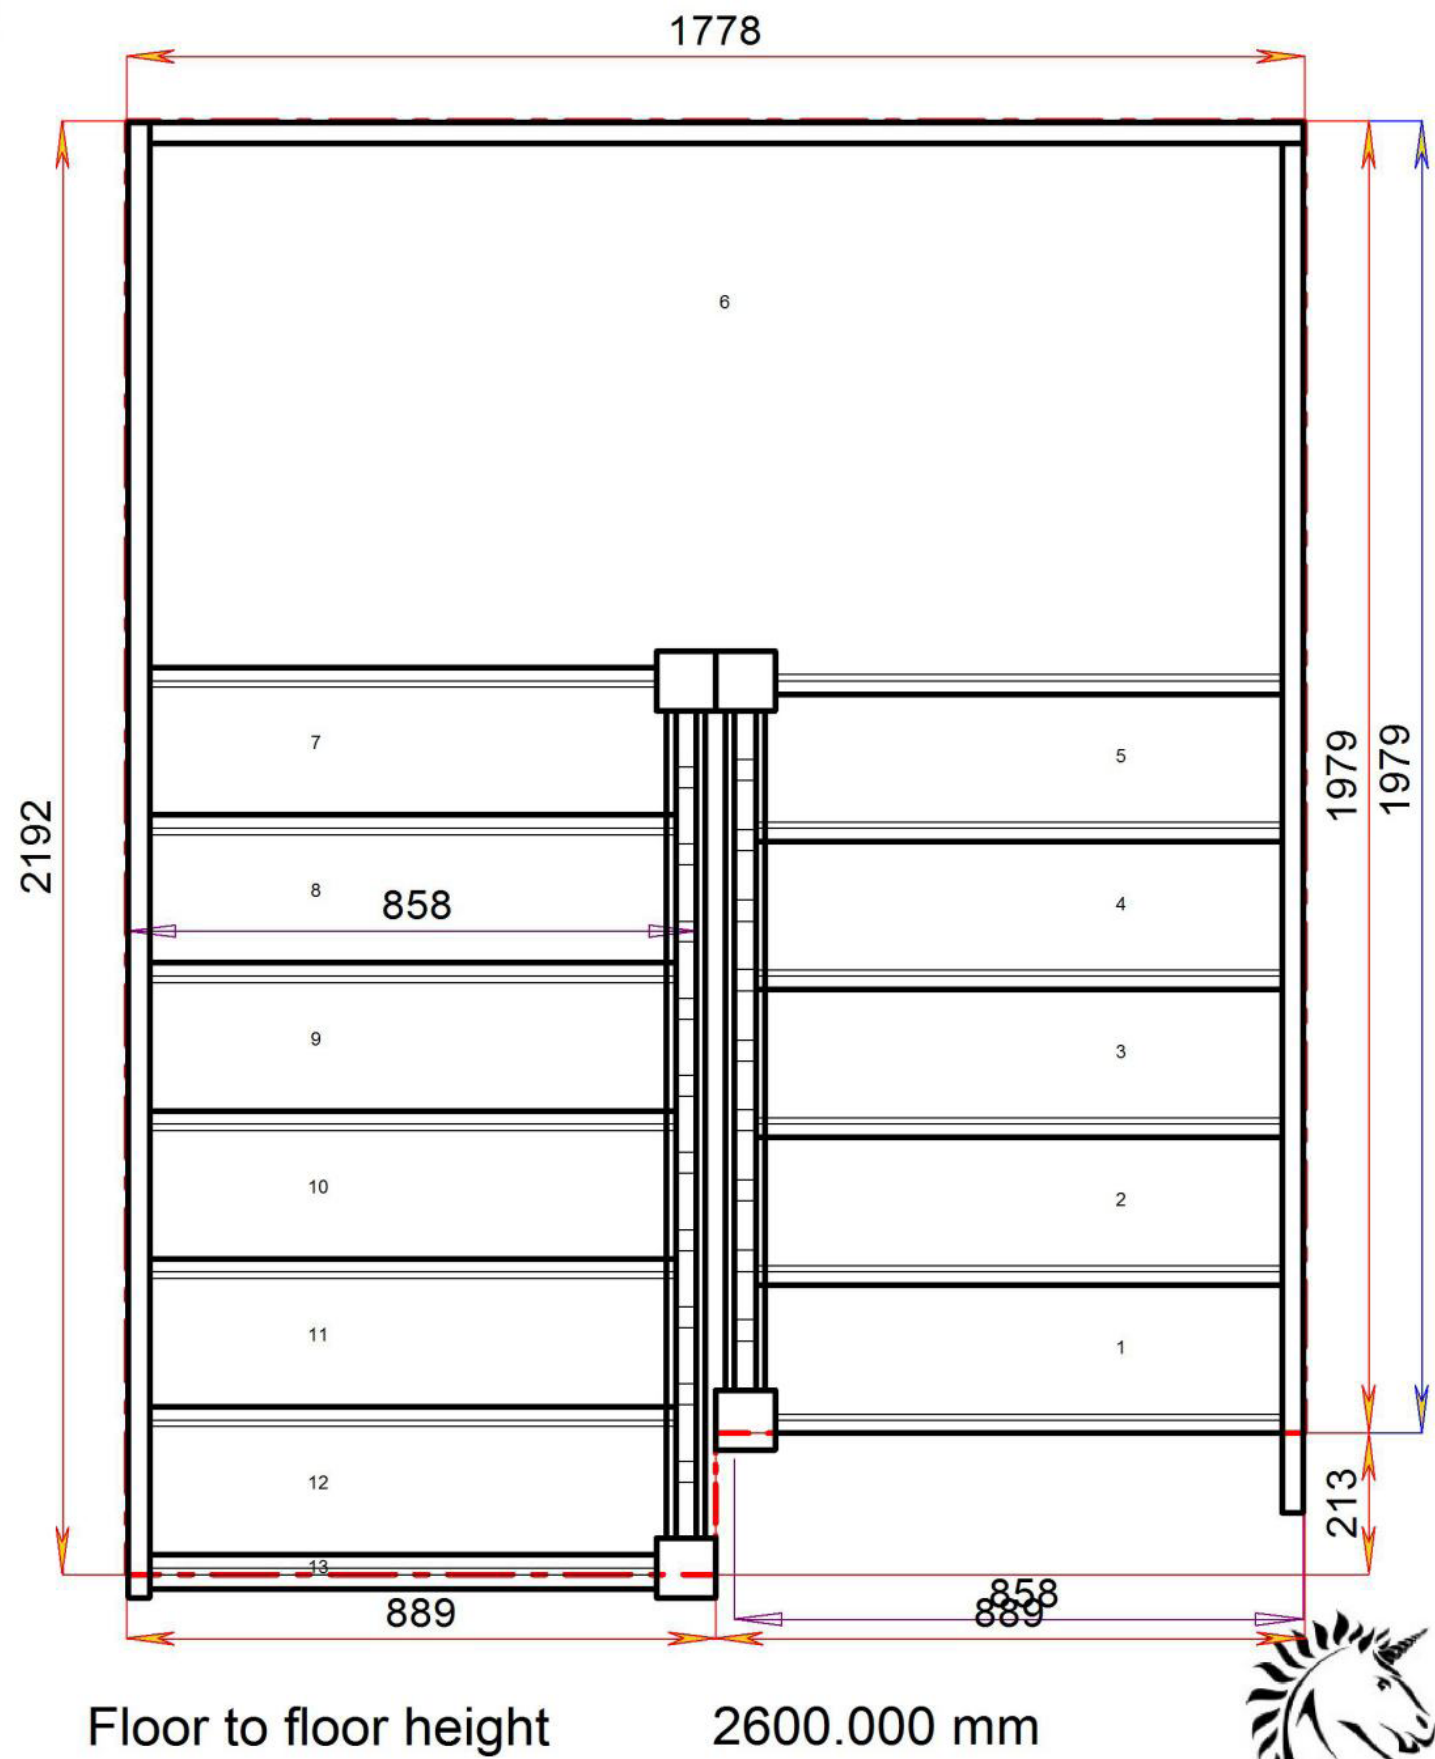

Stair Layouts-HL

S5HL6N-LH-HR