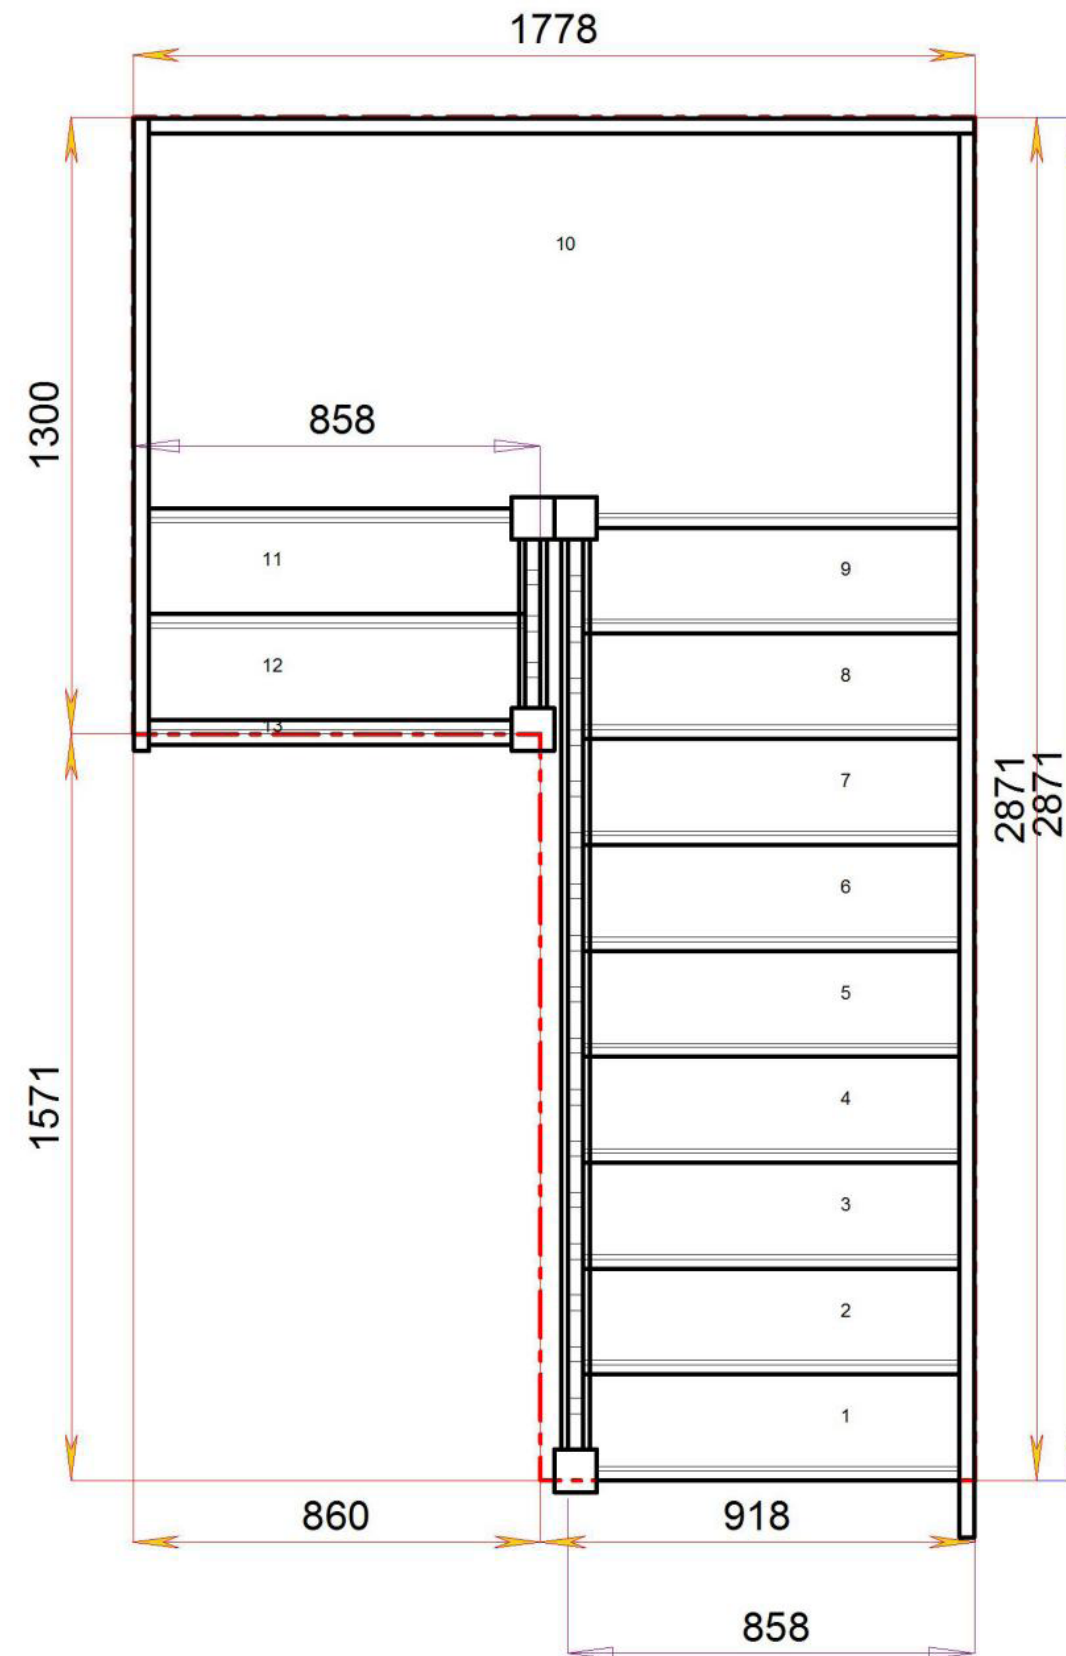

Stair Layouts-HL

S9HL2N-LH-HR

Floor to floor height

2600.000 mm