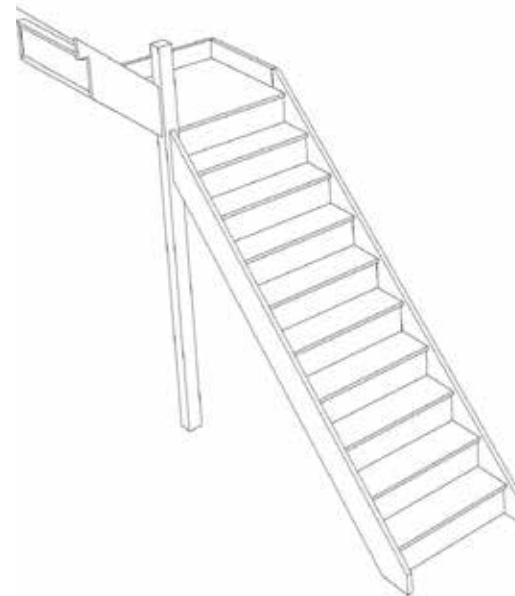

STAIRPLAN

Left Hand Quarter Landing Staircases - Plan Layouts - No Handrails

Stair:SQL11N-LH

Stair:S1QL10N-LH

Stair:S2QL9N-LH

Stair:S3QL8N-LH

Stair:S4QL7N-LH

Stair:S5QL6N-LH

Stair:S6QL5N-LH

Stair:S7QL4N-LH

Stair:S8QL3N-LH

Stair:S9QL2N-LH

Stair:S10QL1N-LH

Stair:S11QLN-LH

© 08090632B/11035

© 08090632B/11035

Stair Layouts-QL

SQL11N-LH

Stair:SQL11N-LH

Floor to floor height

2600.000 mm

Stair Layouts-QL

S1QL10N-LH

© 080906325/11035

Stair:S1QL10N-LH

Floor to floor height

2600.000 mm

Back to Stairplan.com - Plans are for Guide Purposes only and can be Fully customised Call sales On 01952 608853 - [Choice of Materials and Styles](#)

Stair Layouts-QL