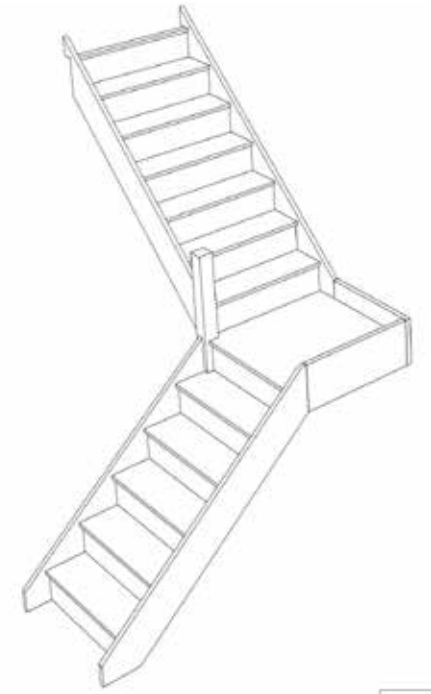

STAIRPLAN

Left Hand Quarter Landing Staircases - Plan Layouts - No Handrails

Stair:SQL11N-LH

Stair:S1QL10N-LH

Stair:S2QL9N-LH

Stair:S3QL8N-LH

Stair:S4QL7N-LH

Stair:S5QL6N-LH

Stair:S6QL5N-LH

Stair:S7QL4N-LH

Stair:S8QL3N-LH

Stair:S9QL2N-LH

Stair:S10QL1N-LH

Stair:S11QLN-LH

© 08090632B/11035

© 08090632B/11035

Stair Layouts-QL

SQL11N-LH

Stair:SQL11N-LH

Floor to floor height

2600.000 mm

Stair Layouts-QL

S1QL10N-LH

© 080906325/11035

Stair:S1QL10N-LH

Floor to floor height

2600.000 mm

Back to Stairplan.com - Plans are for Guide Purposes only and can be Fully customised Call sales On 01952 608853 - [Choice of Materials and Styles](#)

Stair Layouts-QL