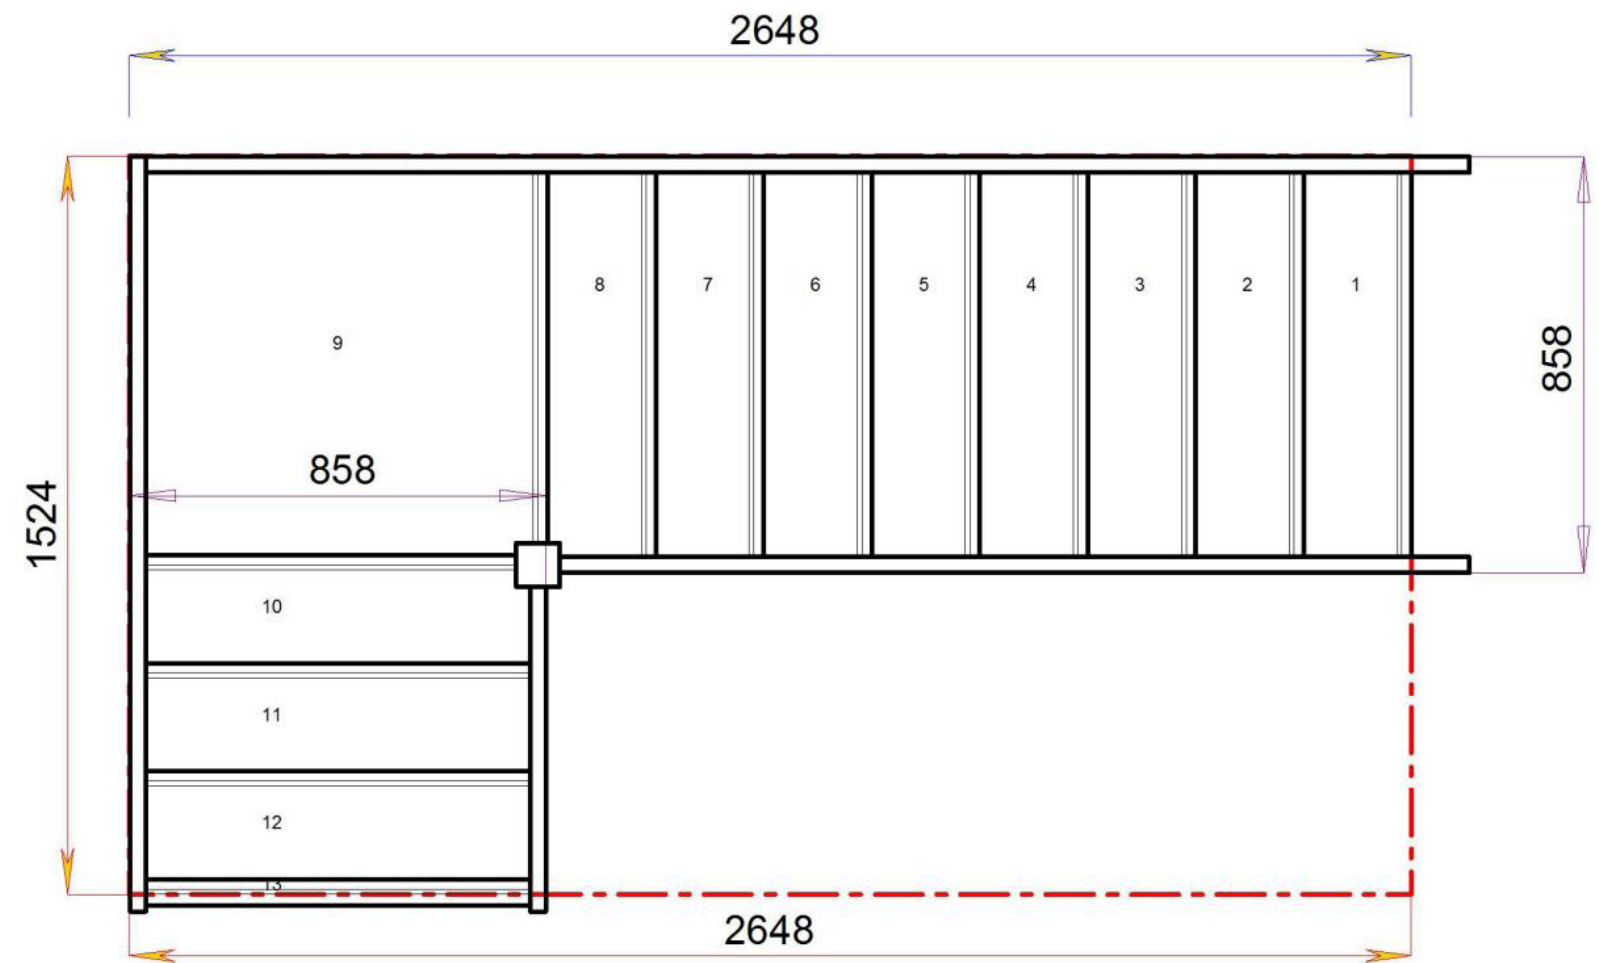

Stair:S5QL6N-LH

Floor to floor height

2600.000 mm

Stair Layouts-QL

S6QL5N-LH

Stair:S6QL5N-LH

Floor to floor height

2600.000 mm

Stair Layouts-QL

S7QL4N-LH

Stair:S7QL4N-LH

Floor to floor height

2600.000 mm

© 08090632B/11035

© 08090632B/11035

Stair Layouts-QL

S8QL3N-LH

Stair:S8QL3N-LH

Floor to floor height

2600.000 mm

© 08090632B/11035

© 08090632B/11035

Stair Layouts-QL

S9QL2N-LH

Stair:S9QL2N-LH

Floor to floor height

2600.000 mm

© 08090632B/11035

Stair Layouts-QL

S10QL1N-LH

Stair:S10QL1N-LH

Floor to floor height