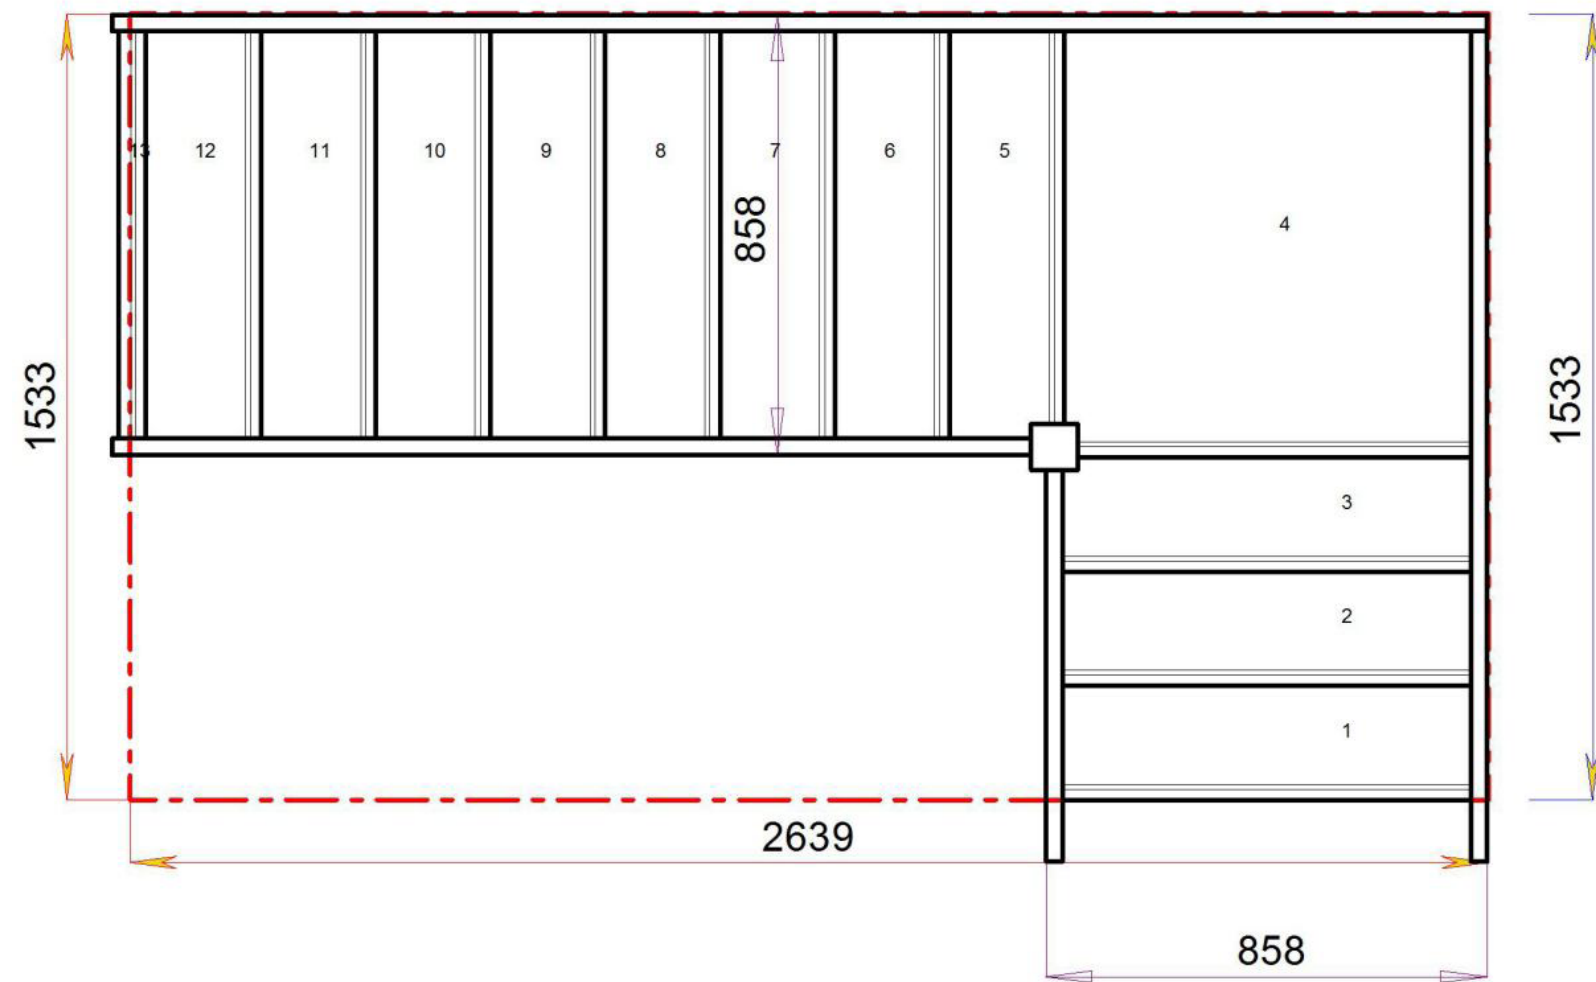

Stair:S1QL10N-LH

Floor to floor height

2600.000 mm

Back to Stairplan.com - Plans are for Guide Purposes only and can be Fully customised Call sales On 01952 608853 - [Choice of Materials and Styles](#)

Stair Layouts-QL

S2QL9N-LH

Stair:S2QL9N-LH

Floor to floor height

2600.000 mm

Stair Layouts-QL

S3QL8N-LH

Stair:S3QL8N-LH

Floor to floor height

2600.000 mm

Stair Layouts-QL

S4QL7N-LH

Stair:S4QL7N-LH

Floor to floor height

2600.000 mm

Stair Layouts-QL

S5QL6N-LH

Stair:S5QL6N-LH

Floor to floor height

2600.000 mm

Stair Layouts-QL

S6QL5N-LH

Stair:S6QL5N-LH

Floor to floor height

2600.000 mm