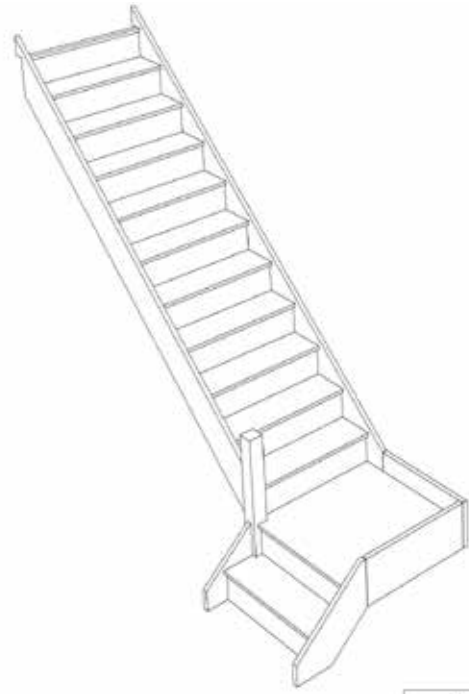

STAIRPLAN

Left Hand Quarter Landing Staircases - Plan Layouts - No Handrails

Stair:SQL11N-LH

Stair:S1QL10N-LH

Stair:S2QL9N-LH

Stair:S3QL8N-LH

Stair:S4QL7N-LH

Stair:S5QL6N-LH

Stair:S6QL5N-LH

Stair:S7QL4N-LH

Stair:S8QL3N-LH

Stair:S9QL2N-LH

Stair:S10QL1N-LH

Stair:S11QLN-LH

© 08090632B/11035

© 08090632B/11035

Stair Layouts-QL

SQL11N-LH

Stair:SQL11N-LH

Floor to floor height

2600.000 mm

Stair Layouts-QL

S1QL10N-LH

© 080906325/11035

Stair:S1QL10N-LH

Floor to floor height

2600.000 mm

Back to Stairplan.com - Plans are for Guide Purposes only and can be Fully customised Call sales On 01952 608853 - [Choice of Materials and Styles](#)

Stair Layouts-QL