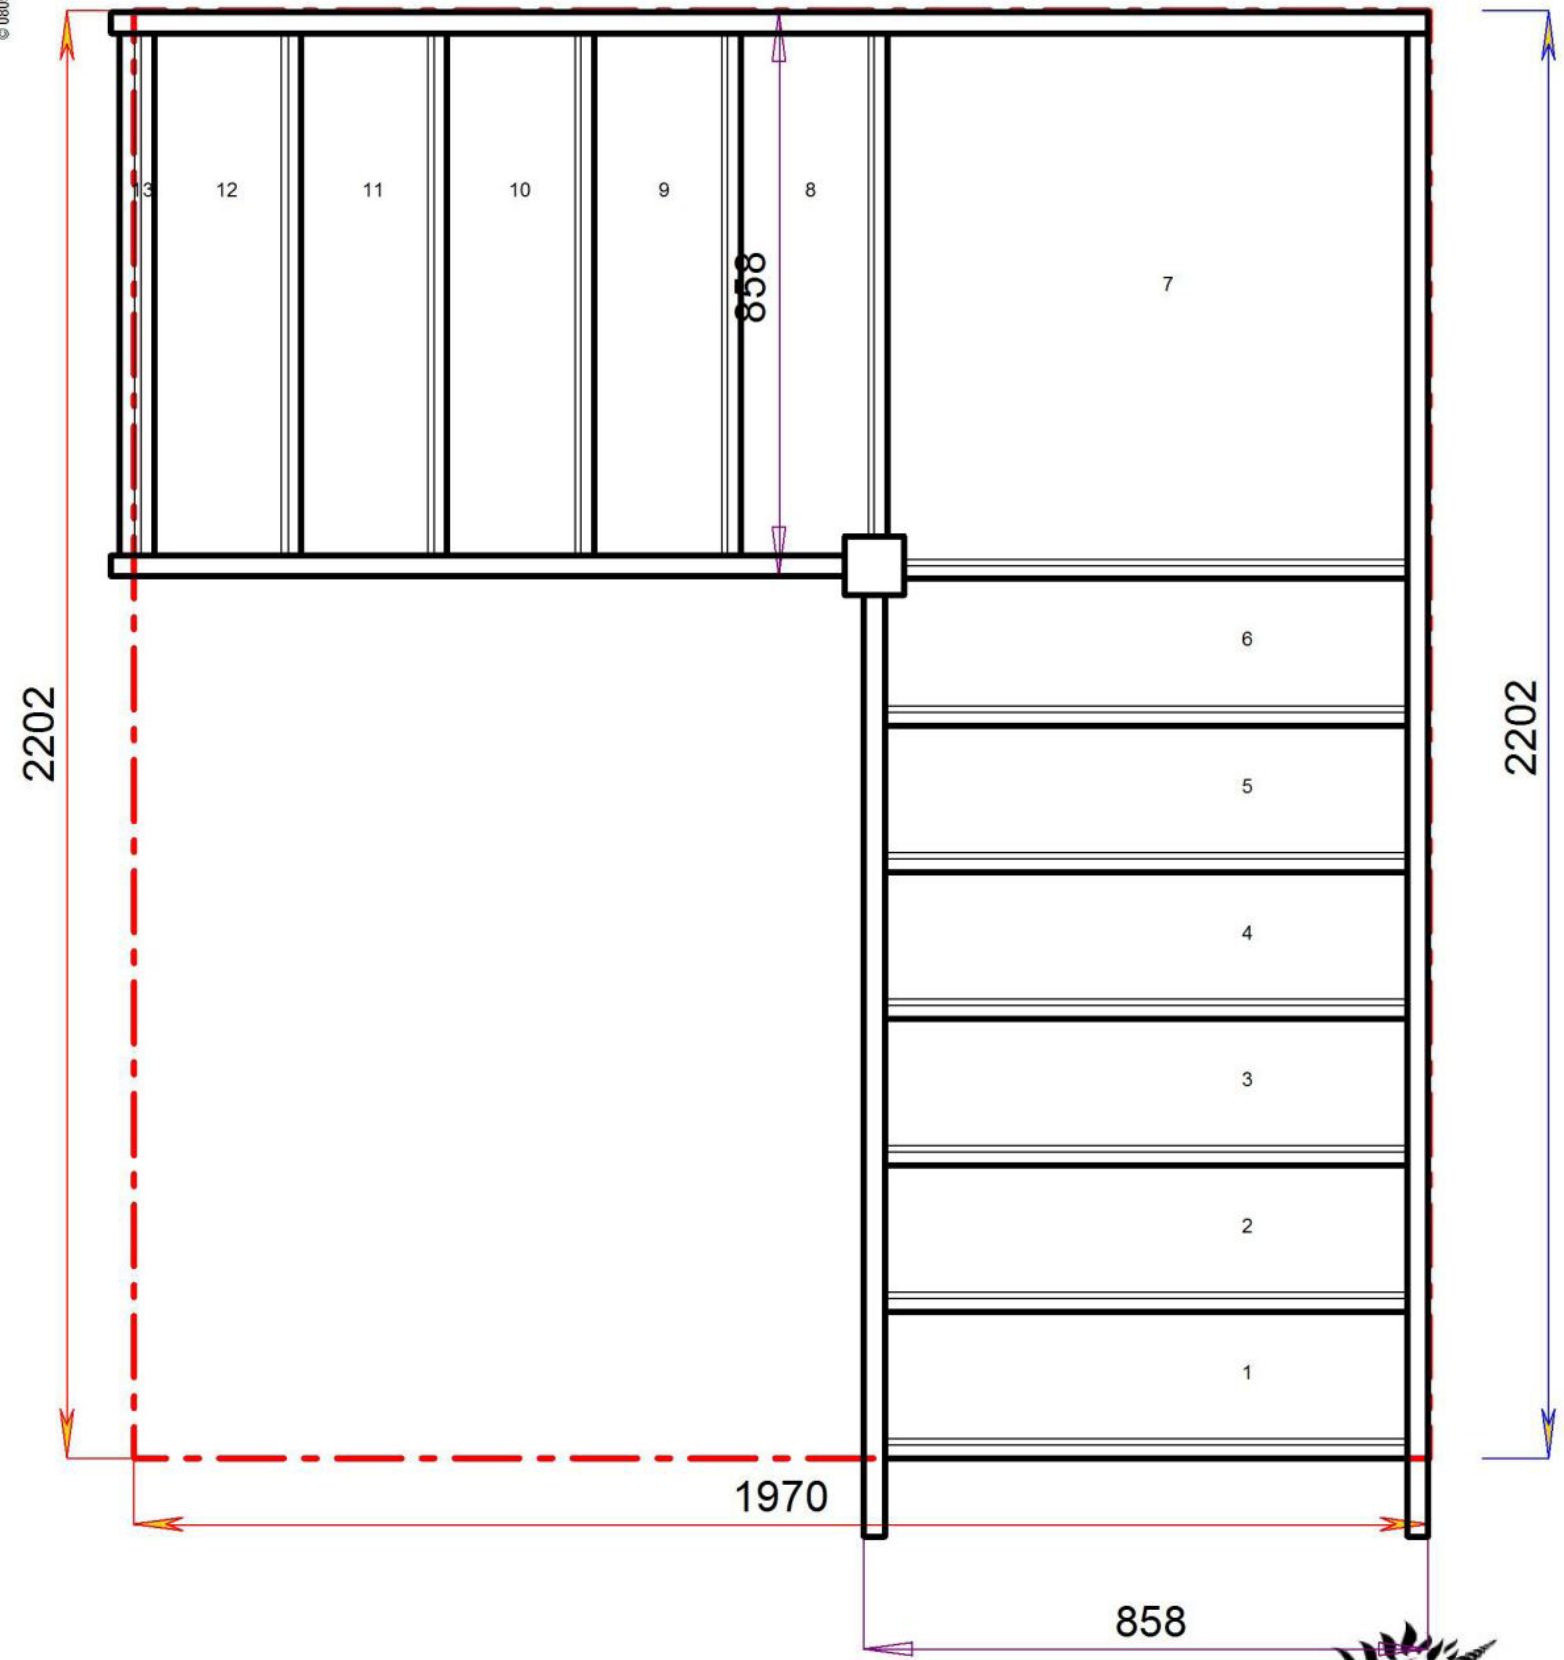

2600.000 mm

Stair Layouts-QL

S4QL7N-LH

Stair:S4QL7N-LH

Floor to floor height

2600.000 mm

Stair Layouts-QL

S5QL6N-LH

Stair:S5QL6N-LH

Floor to floor height

2600.000 mm

Stair Layouts-QL

S6QL5N-LH

Stair:S6QL5N-LH

Floor to floor height

2600.000 mm

Stair Layouts-QL

S7QL4N-LH

Stair:S7QL4N-LH

Floor to floor height

2600.000 mm

© 08090632B/11035

© 08090632B/11035

Stair Layouts-QL

Stair:S9QL2N-LH

Floor to floor height

2600.000 mm

© 08090632B/11035

Stair Layouts-QL

S10QL1N-LH

Stair:S10QL1N-LH

Floor to floor height