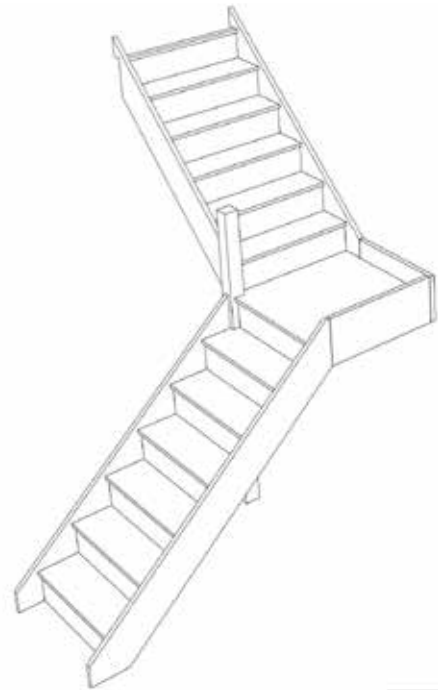

STAIRPLAN

Left Hand Quarter Landing Staircases - Plan Layouts - No Handrails

Stair:SQL11N-LH

Stair:S1QL10N-LH

Stair:S2QL9N-LH

Stair:S3QL8N-LH

Stair:S4QL7N-LH

Stair:S5QL6N-LH

Stair:S6QL5N-LH

Stair:S7QL4N-LH

Stair:S8QL3N-LH

Stair:S9QL2N-LH

Stair:S10QL1N-LH

Stair:S11QLN-LH

© 08090632B/11035

© 08090632B/11035

Stair Layouts-QL

SQL11N-LH

Stair:SQL11N-LH

Floor to floor height

2600.000 mm

Stair Layouts-QL

S1QL10N-LH

© 080906325/11035

Stair:S1QL10N-LH

Floor to floor height

2600.000 mm

Back to Stairplan.com - Plans are for Guide Purposes only and can be Fully customised Call sales On 01952 608853 - [Choice of Materials and Styles](#)

Stair Layouts-QL