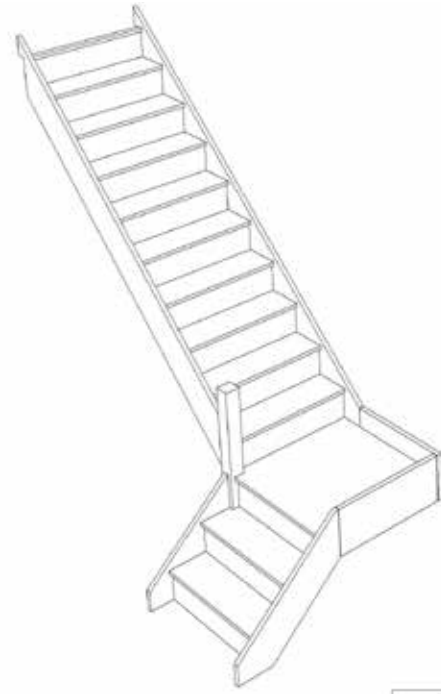

STAIRPLAN

Left Hand Quarter Landing Staircases - Plan Layouts - No Handrails

Stair:SQL11N-LH

Stair:S1QL10N-LH

Stair:S2QL9N-LH

Stair:S3QL8N-LH

Stair:S4QL7N-LH

Stair:S5QL6N-LH

Stair:S6QL5N-LH

Stair:S7QL4N-LH

Stair:S8QL3N-LH

Stair:S9QL2N-LH

Stair:S10QL1N-LH

Stair:S11QLN-LH

© 08090632B/11035

© 08090632B/11035

Stair Layouts-QL

SQL11N-LH

Stair:SQL11N-LH

Floor to floor height

2600.000 mm

Stair Layouts-QL

S1QL10N-LH

© 080906325/11035

Stair:S1QL10N-LH

Floor to floor height

2600.000 mm

Back to Stairplan.com - Plans are for Guide Purposes only and can be Fully customised Call sales On 01952 608853 - [Choice of Materials and Styles](#)

Stair Layouts-QL