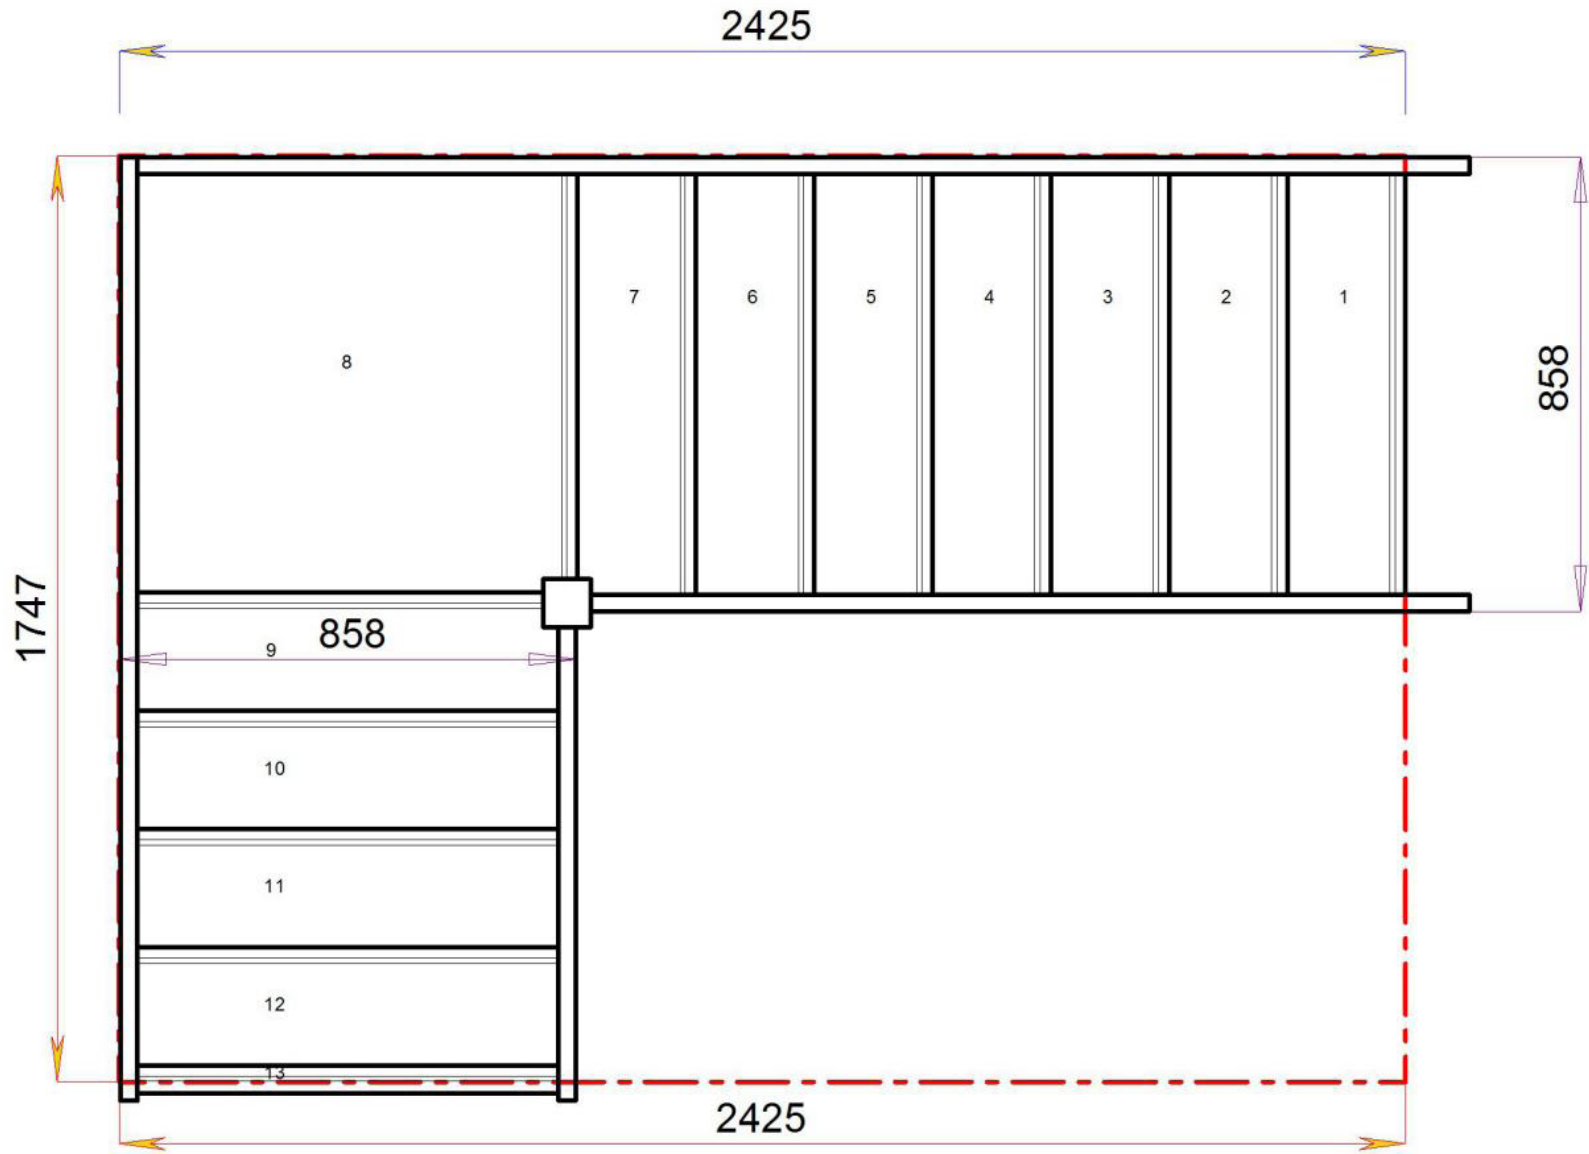

Stair:S1QL10N-LH

Floor to floor height

2600.000 mm

Back to Stairplan.com - Plans are for Guide Purposes only and can be Fully customised Call sales On 01952 608853 - [Choice of Materials and Styles](#)

Stair Layouts-QL

2600.000 mm

Stair Layouts-QL

S4QL7N-LH

Stair:S4QL7N-LH

Floor to floor height

2600.000 mm

Stair Layouts-QL

S5QL6N-LH

Stair:S5QL6N-LH

Floor to floor height

2600.000 mm

Stair Layouts-QL

S6QL5N-LH

Stair:S6QL5N-LH

Floor to floor height

2600.000 mm

Stair Layouts-QL

S7QL4N-LH

Stair:S7QL4N-LH

Floor to floor height

2600.000 mm

© 08090632B/11035

© 08090632B/11035

Stair Layouts-QL