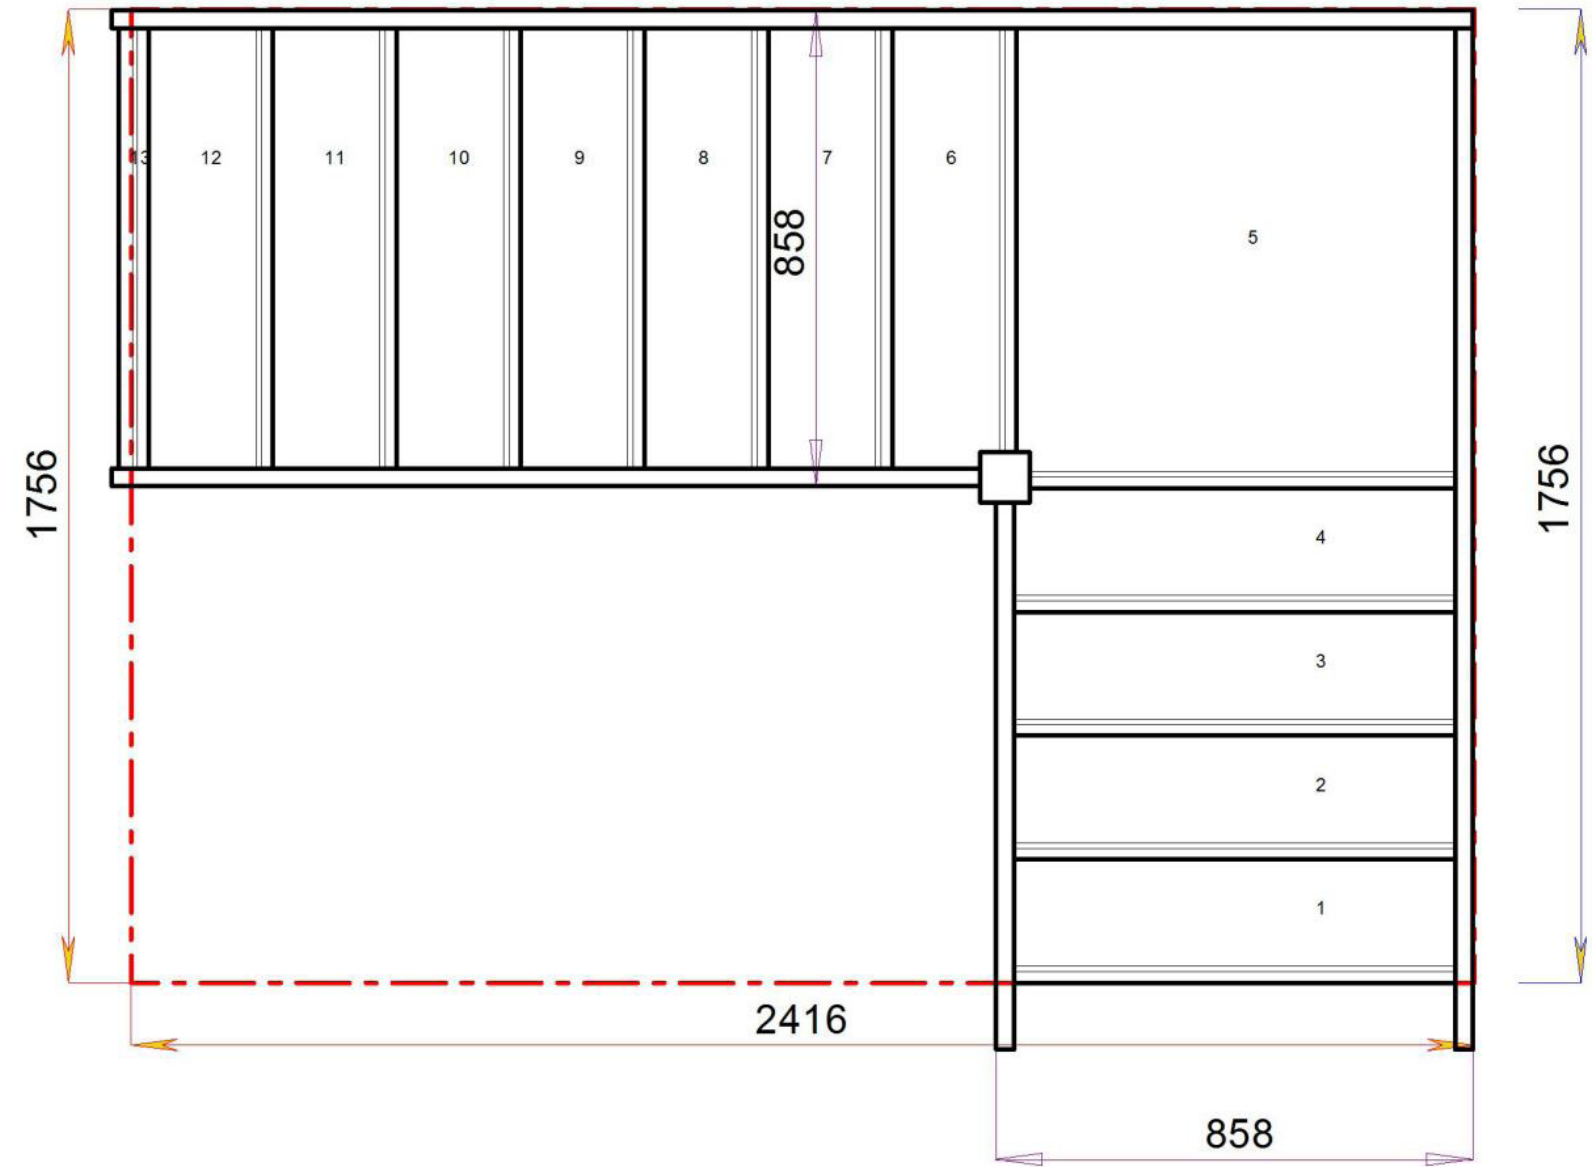

Stair:S1QL10N-LH

Floor to floor height

2600.000 mm

Back to Stairplan.com - Plans are for Guide Purposes only and can be Fully customised Call sales On 01952 608853 - [Choice of Materials and Styles](#)

Stair Layouts-QL

S2QL9N-LH

Stair:S2QL9N-LH

Floor to floor height

2600.000 mm

Stair Layouts-QL

S3QL8N-LH

Stair:S3QL8N-LH

Floor to floor height

2600.000 mm

Stair Layouts-QL

S4QL7N-LH

Stair:S4QL7N-LH

Floor to floor height

2600.000 mm

Stair Layouts-QL

S5QL6N-LH

Stair:S5QL6N-LH

Floor to floor height

2600.000 mm

Stair Layouts-QL

S6QL5N-LH

Stair:S6QL5N-LH

Floor to floor height

2600.000 mm