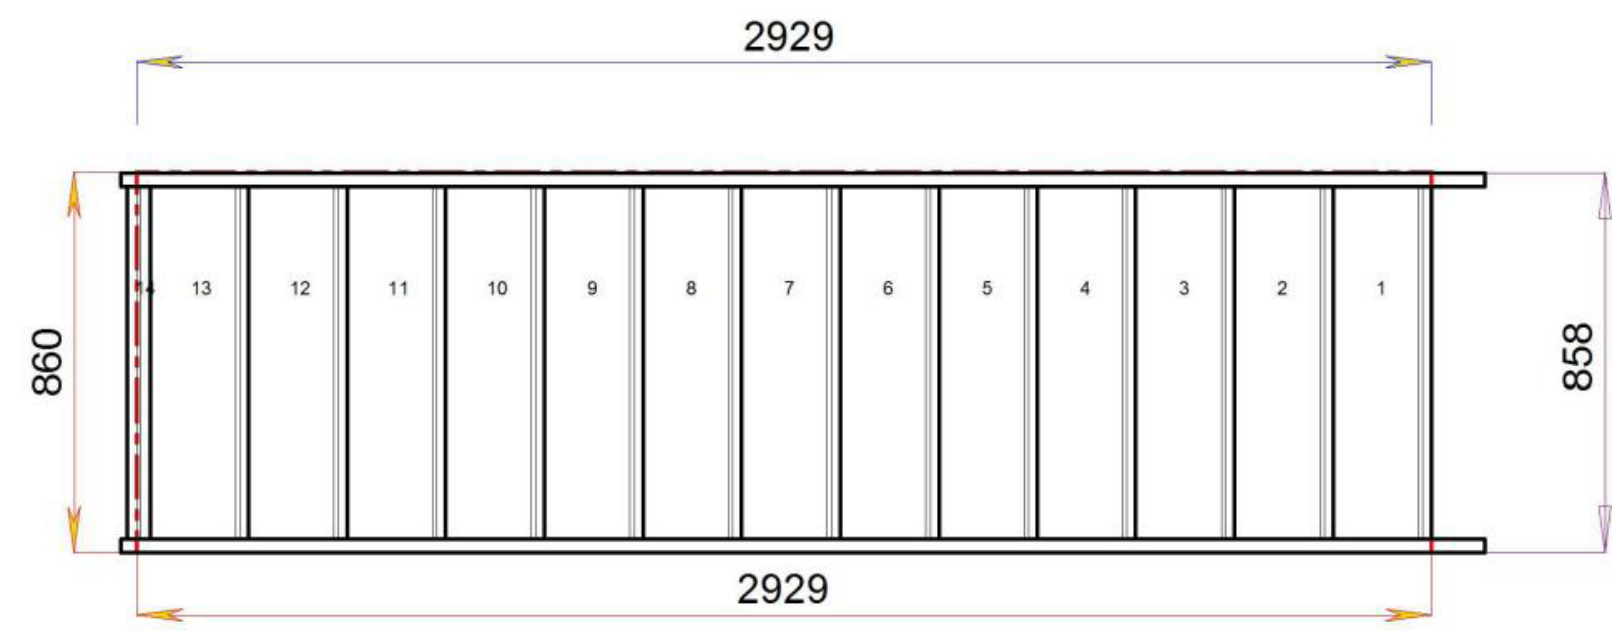

Stair:S9QL2N-LH

Floor to floor height

2600.000 mm

© 08090632B/11035

Stair Layouts-QL

S10QL1N-LH

Stair:S10QL1N-LH

Floor to floor height

2600.000 mm

© 08090632E/11035

Stair Layouts-QL

S11QLN-LH

Stair:S11QLN-LH

Floor to floor height

2600.000 mm

© 08090632B/11035

© 08090632B/11035

Stair Layouts-STR

S13N

Stair:S13N

Floor to floor height

2800.000 mm