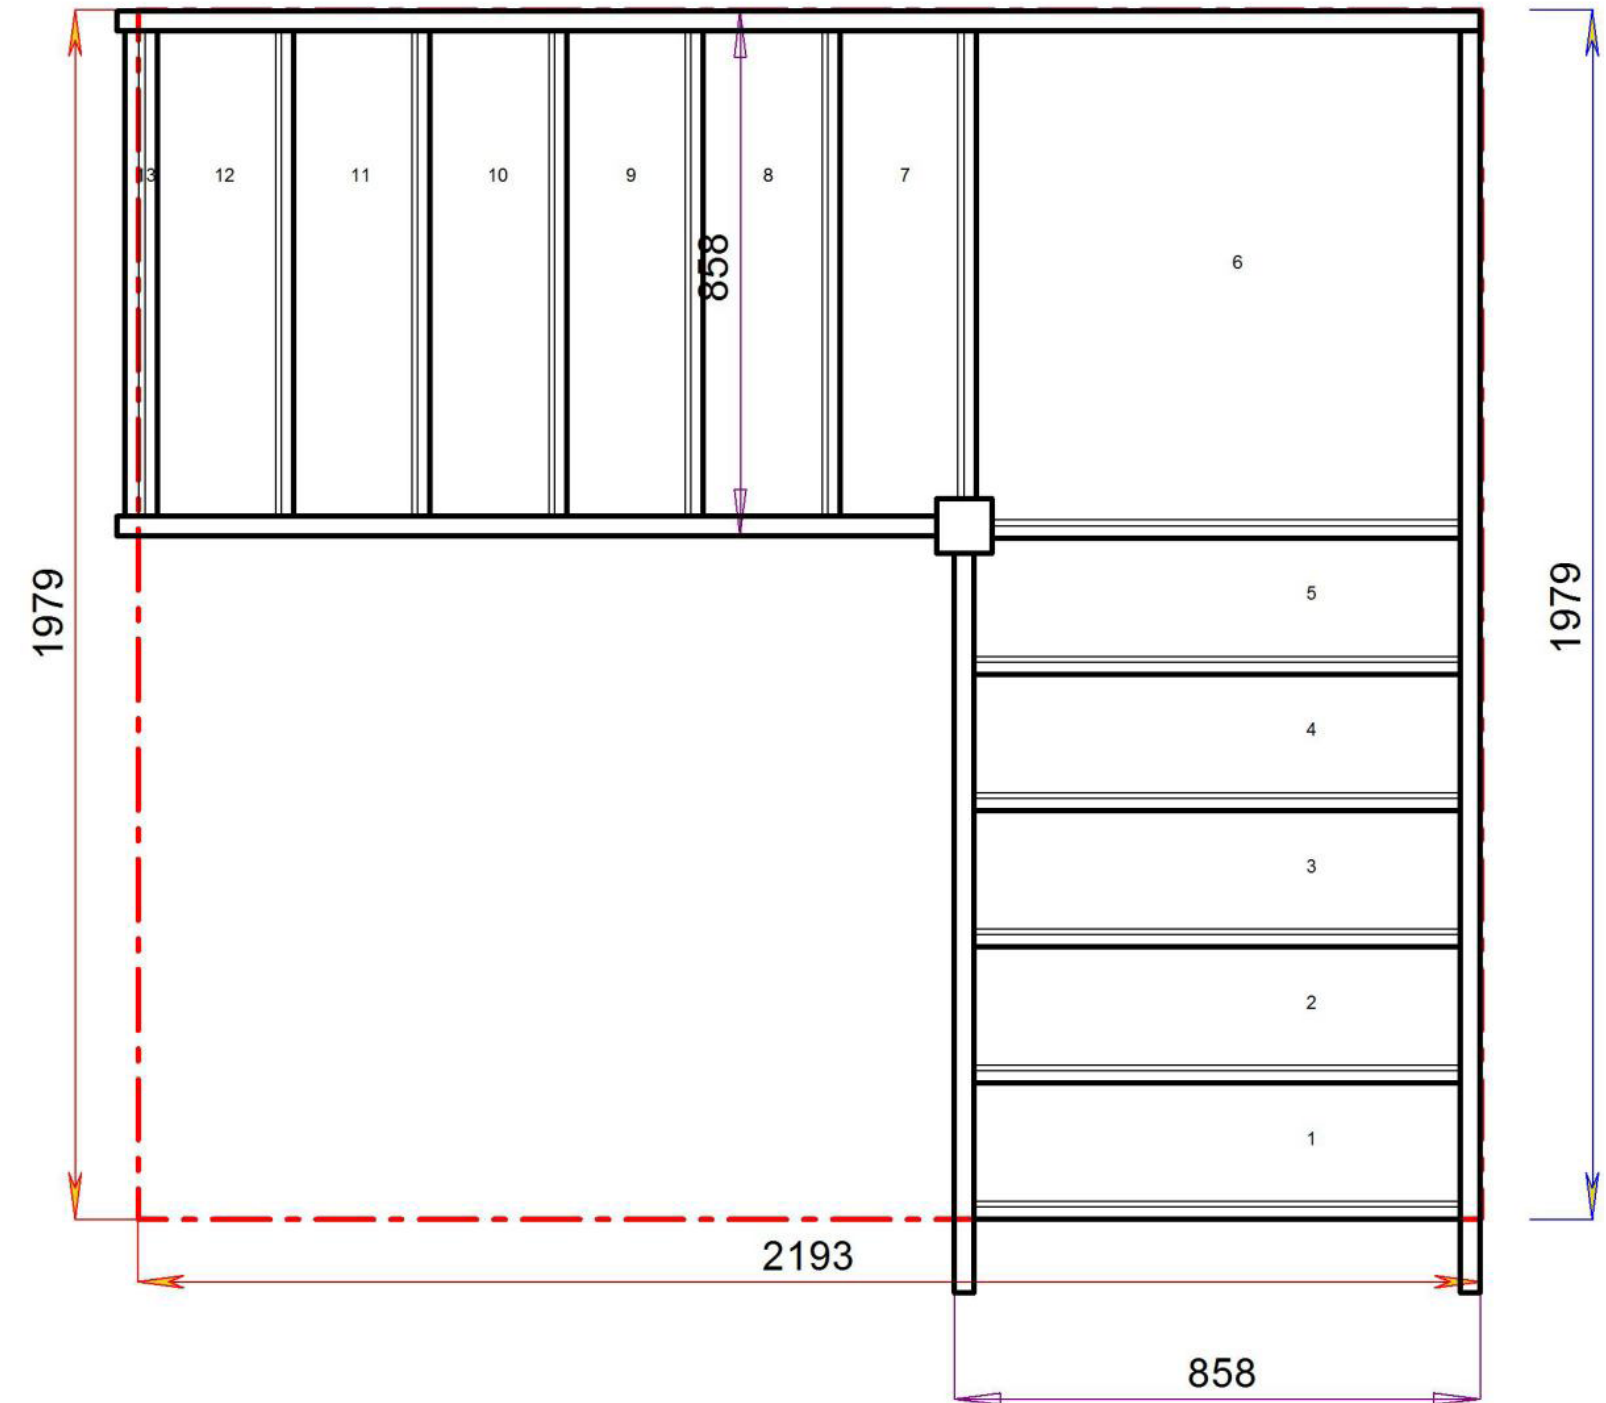

Stair:S1QL10N-LH

Floor to floor height

2600.000 mm

Back to Stairplan.com - Plans are for Guide Purposes only and can be Fully customised Call sales On 01952 608853 - [Choice of Materials and Styles](#)

Stair Layouts-QL

S2QL9N-LH

Stair:S2QL9N-LH

Floor to floor height

2600.000 mm

Stair Layouts-QL

S3QL8N-LH

Stair:S3QL8N-LH

Floor to floor height

2600.000 mm

Stair Layouts-QL

S4QL7N-LH

Stair:S4QL7N-LH

Floor to floor height

2600.000 mm

Stair Layouts-QL

S5QL6N-LH

Stair:S5QL6N-LH

Floor to floor height

2600.000 mm

Stair Layouts-QL

S6QL5N-LH

Stair:S6QL5N-LH

Floor to floor height

2600.000 mm