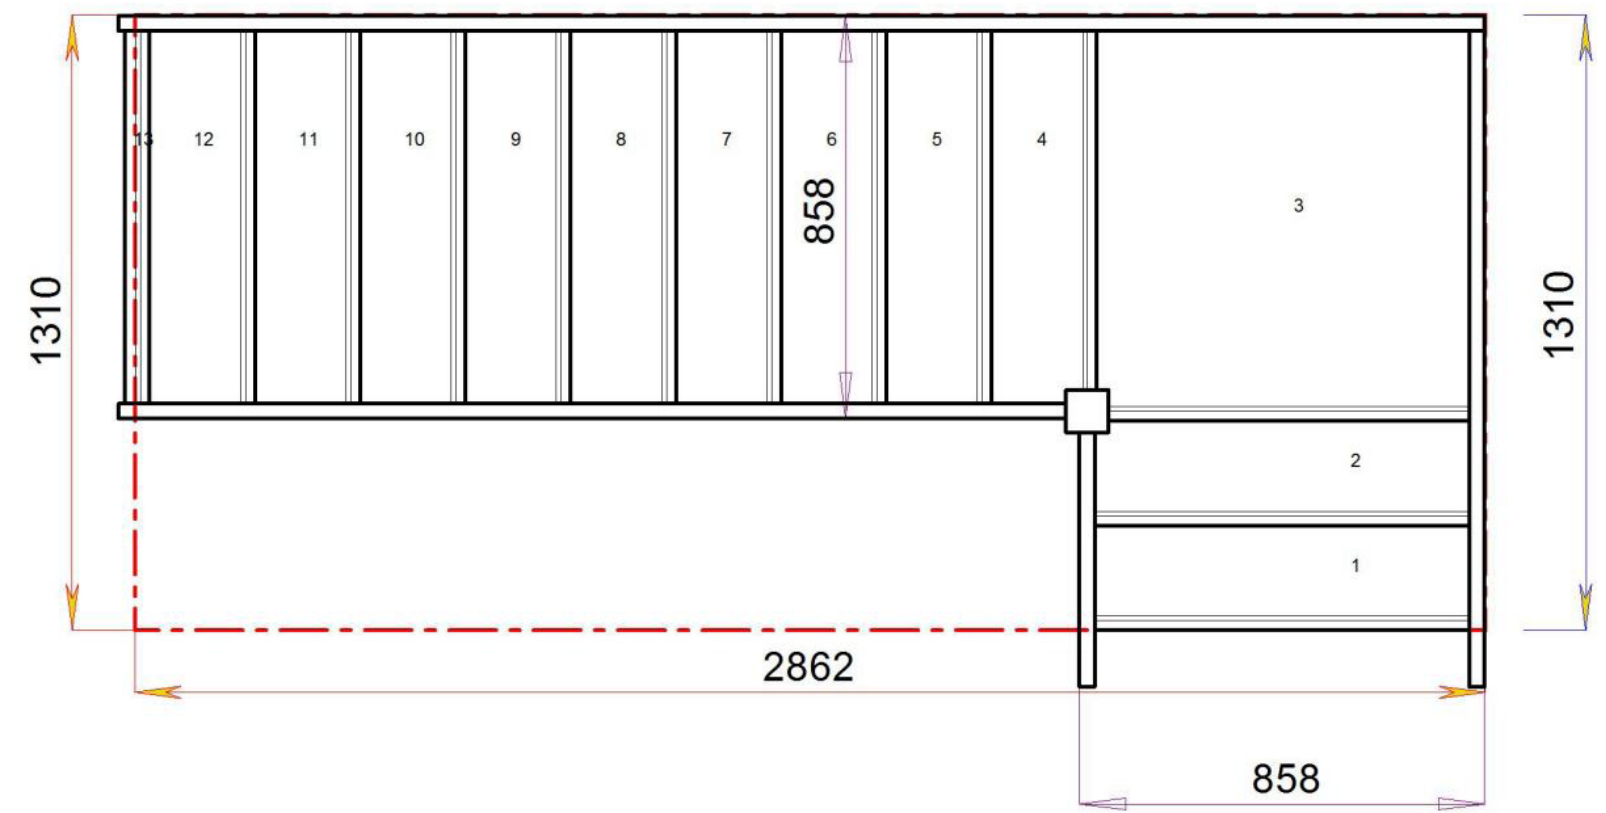

Stair Layouts-QL

SQL11N-LH

Stair:SQL11N-LH

Floor to floor height

2600.000 mm

Stair Layouts-QL

S1QL10N-LH

© 080906325/11035

Stair:S1QL10N-LH

Floor to floor height

2600.000 mm

Back to Stairplan.com - Plans are for Guide Purposes only and can be Fully customised Call sales On 01952 608853 - [Choice of Materials and Styles](#)

Stair Layouts-QL

S2QL9N-LH

Stair:S2QL9N-LH

Floor to floor height

2600.000 mm

Stair Layouts-QL

S3QL8N-LH

Stair:S3QL8N-LH

Floor to floor height

2600.000 mm

Stair Layouts-QL

S4QL7N-LH

Stair:S4QL7N-LH

Floor to floor height

2600.000 mm

Stair Layouts-QL

S5QL6N-LH