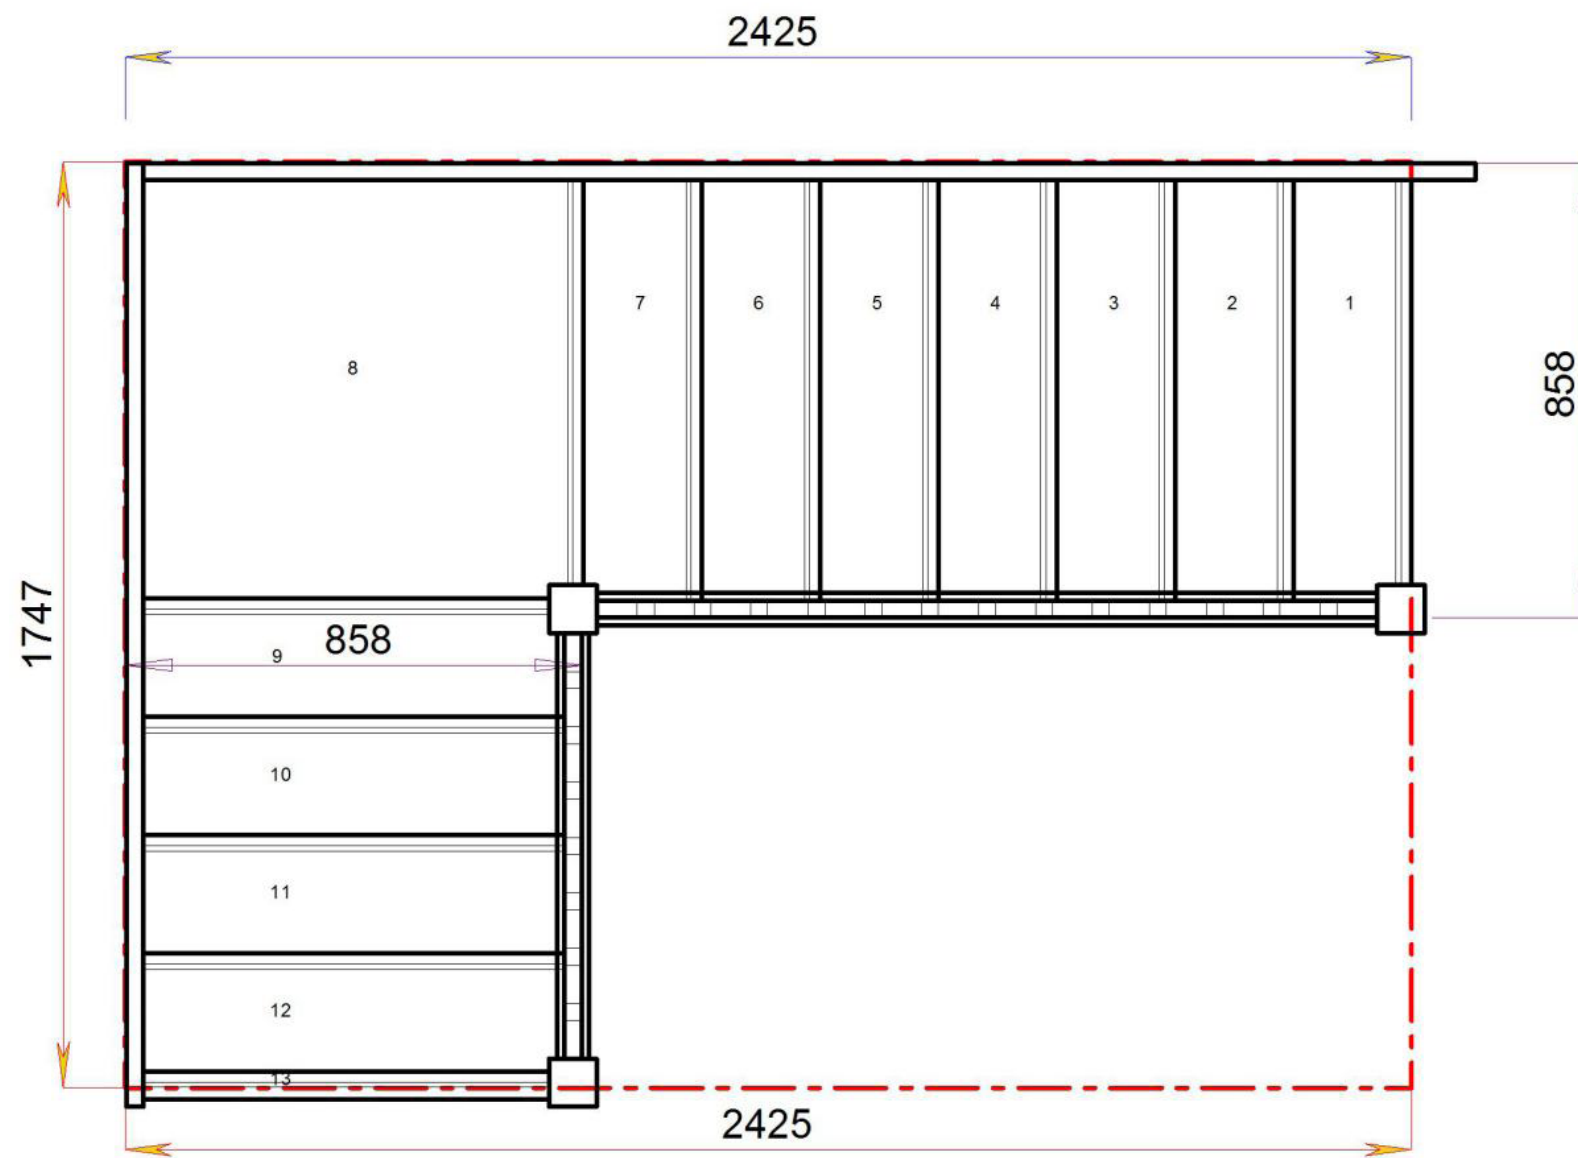

S4QL7N-LH-HR

Stair:S4QL7N-LH-HR

Floor to floor height

2600.000 mm

Stair Layouts-QL

S5QL6N-LH-HR

Stair:S5QL6N-LH-HR

Floor to floor height

2600.000 mm

Stair Layouts-QL

S6QL5N-LH-HR

Stair:S6QL5N-LH-HR

Floor to floor height

2600.000 mm

Stair Layouts-QL

S7QL4N-LH-HR

Stair:S7QL4N-LH-HR

Floor to floor height

2600.000 mm

© 08090632B/11035

© 08090632B/11035

Stair Layouts-QL

S8QL3N-LH-HR

Stair:S8QL3N-LH-HR

Floor to floor height

2600.000 mm

Back to Stairplan.com - Plans are for Guide Purposes only and can be Fully customised Call sales On 01952 608853 - [Choice of Materials and Styles](#)

© 08090632B/11035

© 08090632B/11035