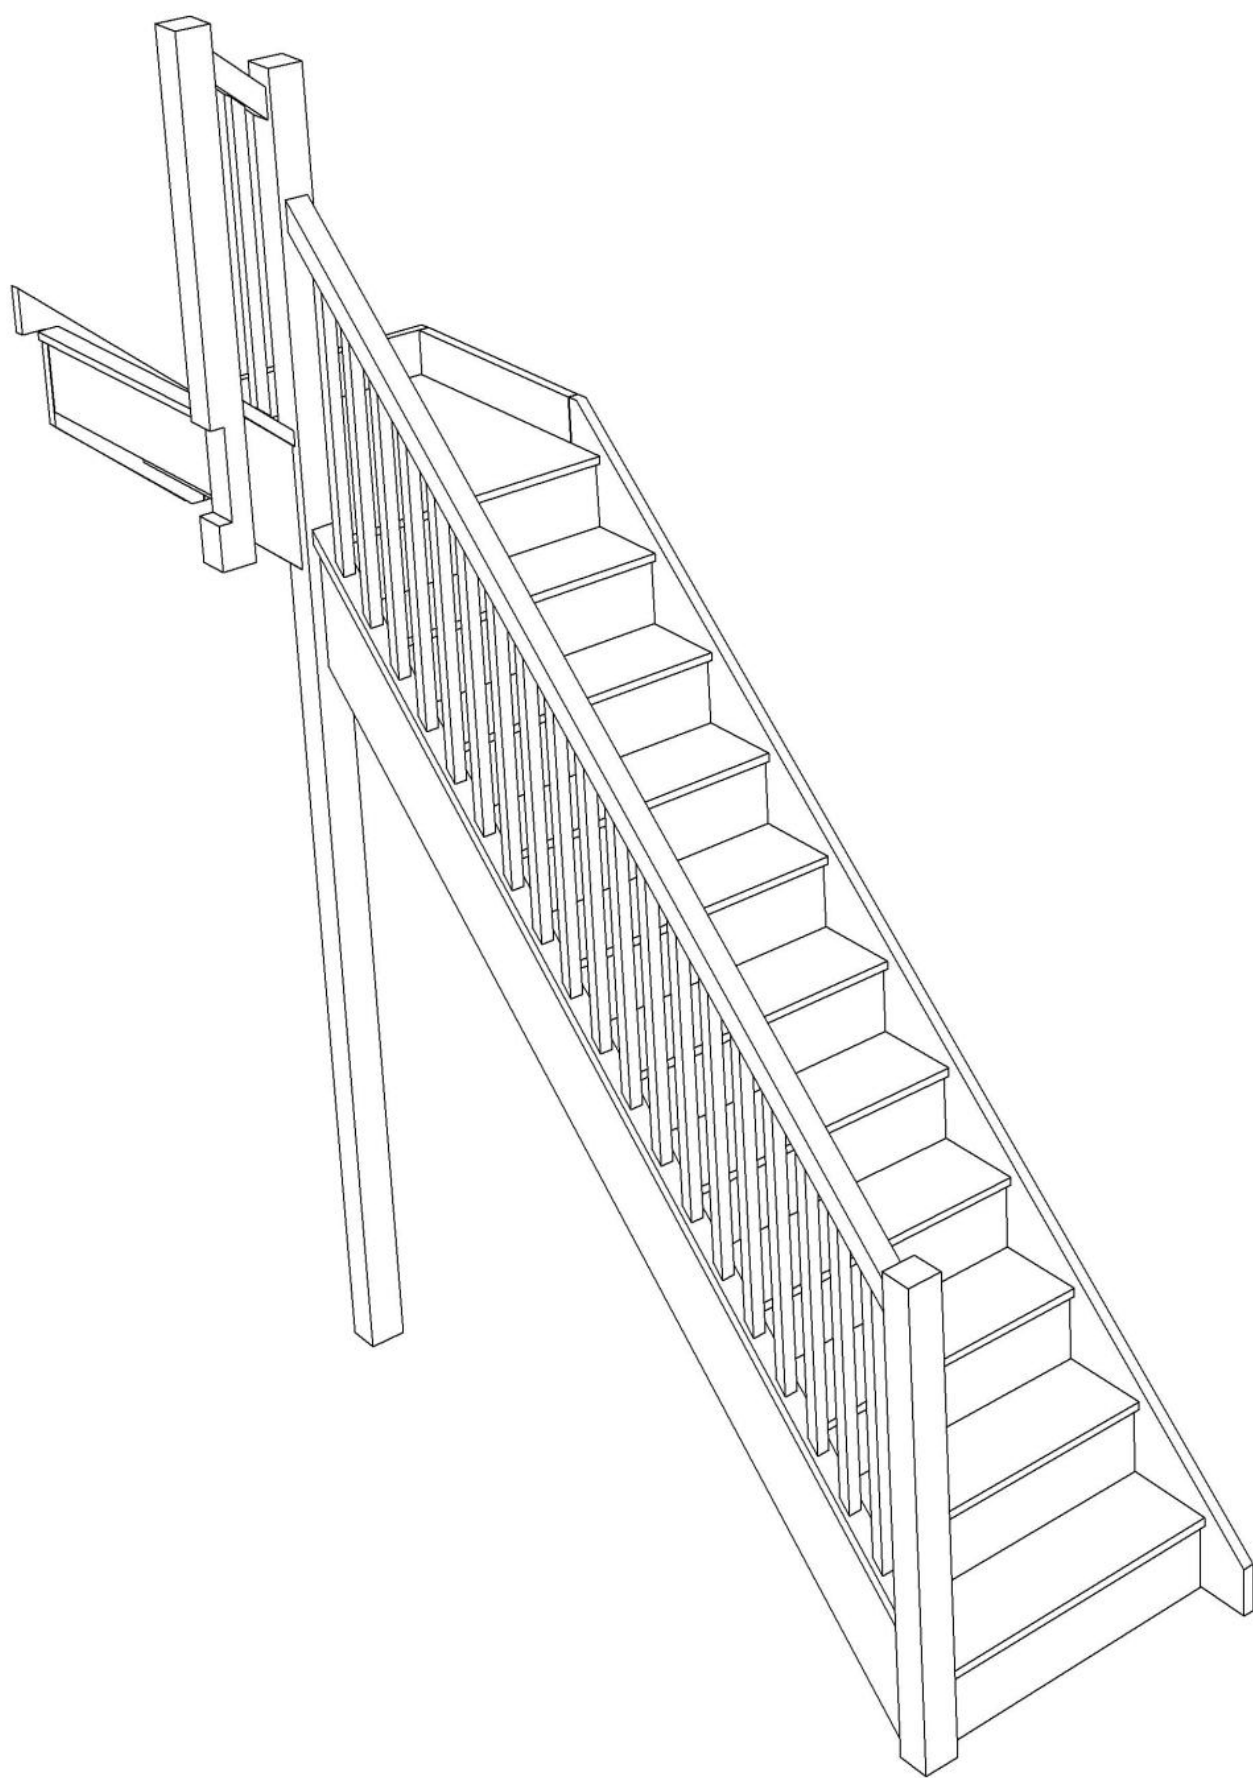

STAIRPLAN

Left Hand Quarter Landing Staircases - Plan Layouts - With Handrails

Stair:SQL11N-LH-HR

Stair:S1QL10N-LH-HR

Stair:S2QL9N-LH-HR

Stair:S3QL8N-LH-HR

Stair:S4QL7N-LH-HR

Stair:S5QL6N-LH-HR

Stair Layouts-QL

S9QL2N-LH-HR

Stair:S9QL2N-LH-HR

Floor to floor height

2600.000 mm

Stair Layouts-QL

S10QL1N-LH-HR

Stair:S10QL1N-LH-HR

Floor to floor height

2600.000 mm

Stair Layouts-QL

S11QLN-LH-HR

Stair:S11QLN-LH-HR

Floor to floor height

2600.000 mm