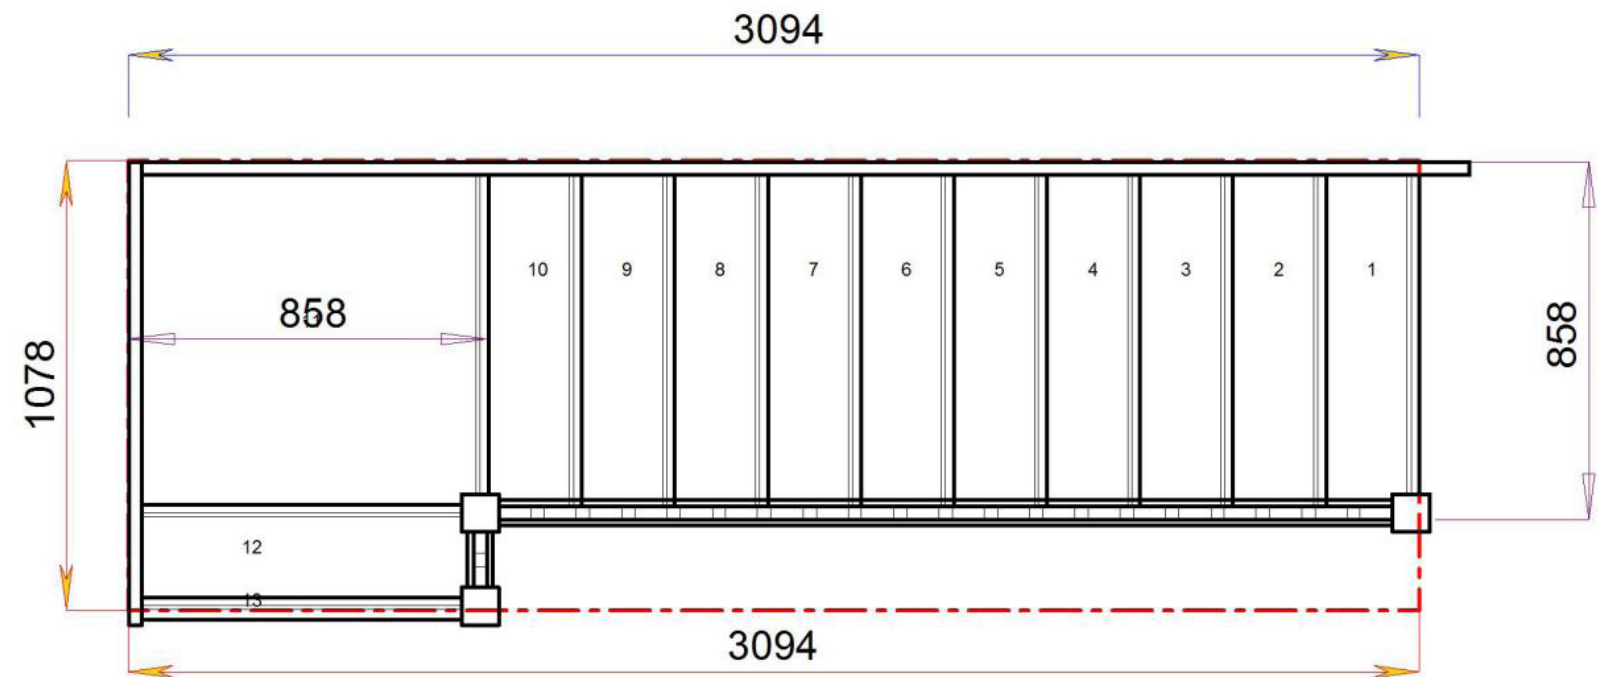

2600.000 mm

Stair Layouts-QL

S6QL5N-LH-HR

Stair:S6QL5N-LH-HR

Floor to floor height

2600.000 mm

Stair Layouts-QL

S7QL4N-LH-HR

Floor to floor height

2600.000 mm

Back to Stairplan.com - Plans are for Guide Purposes only and can be Fully customised Call sales On 01952 608853 - [Choice of Materials and Styles](#)

© 08090632B/11035

© 08090632B/11035

Stair Layouts-QL

S9QL2N-LH-HR

Stair:S9QL2N-LH-HR

Floor to floor height

2600.000 mm

Stair Layouts-QL

S10QL1N-LH-HR

Stair:S10QL1N-LH-HR

Floor to floor height

2600.000 mm

Stair Layouts-QL

S11QLN-LH-HR

Stair:S11QLN-LH-HR

Floor to floor height

2600.000 mm