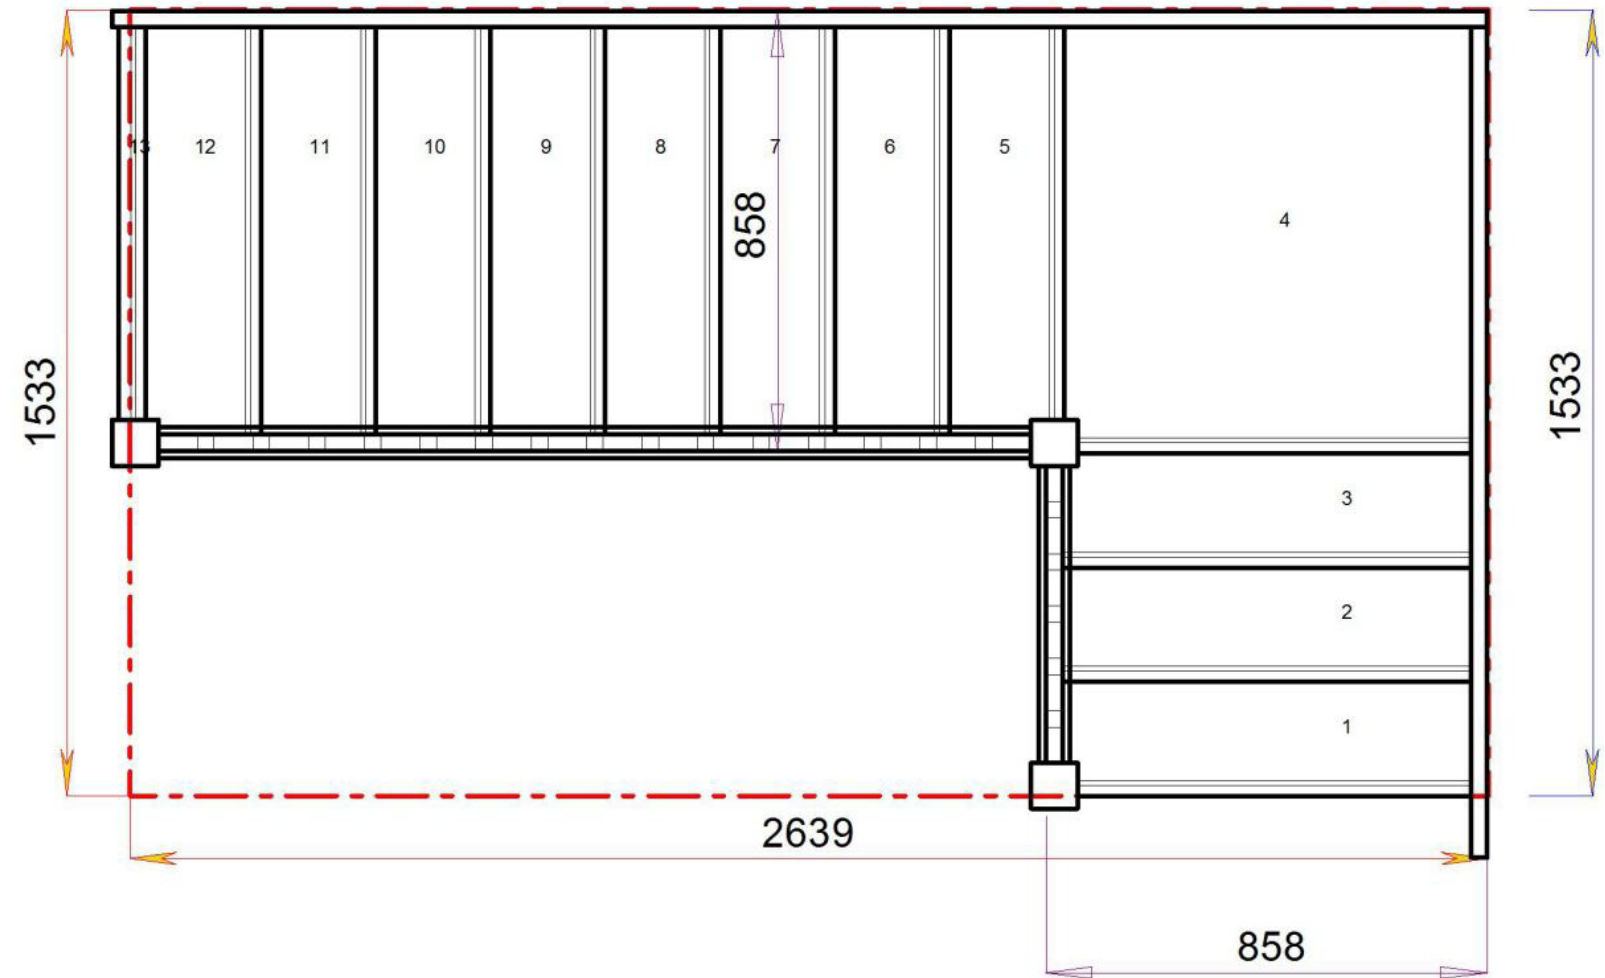

Stair:SQL11N-LH-HR

Floor to floor height

2600.000 mm

© 080906325/11035

Stair Layouts-QL

S1QL10N-LH-HR

Stair:S1QL10N-LH-HR

Floor to floor height

2600.000 mm

Back to Stairplan.com - Plans are for Guide Purposes only and can be Fully customised Call sales On 01952 608853 - [Choice of Materials and Styles](#)

Stair Layouts-QL

S2QL9N-LH-HR

Stair:S2QL9N-LH-HR

Floor to floor height

2600.000 mm

Stair Layouts-QL

S3QL8N-LH-HR

Stair:S3QL8N-LH-HR

Floor to floor height

2600.000 mm

Stair Layouts-QL

S4QL7N-LH-HR

Stair:S4QL7N-LH-HR

Floor to floor height

2600.000 mm

Stair Layouts-QL

S5QL6N-LH-HR

Stair:S5QL6N-LH-HR

Floor to floor height