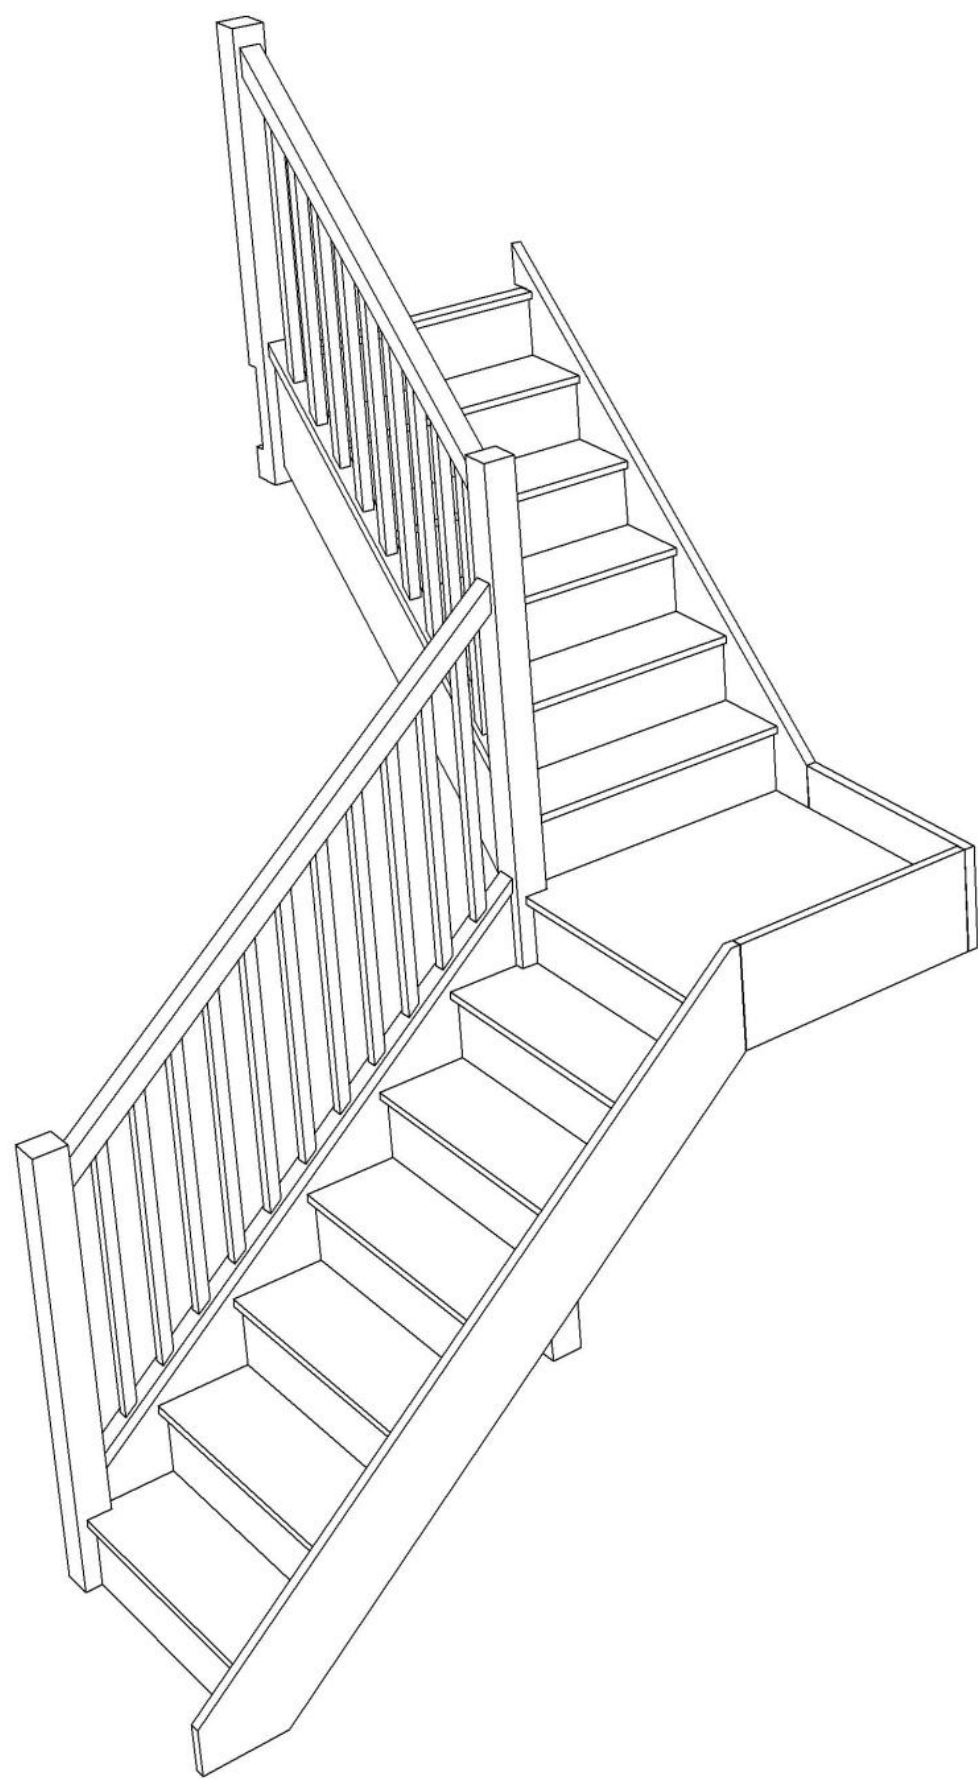

Stair Layouts-QL

S6QL5N-LH-HR

Stair:S6QL5N-LH-HR

Floor to floor height

2600.000 mm