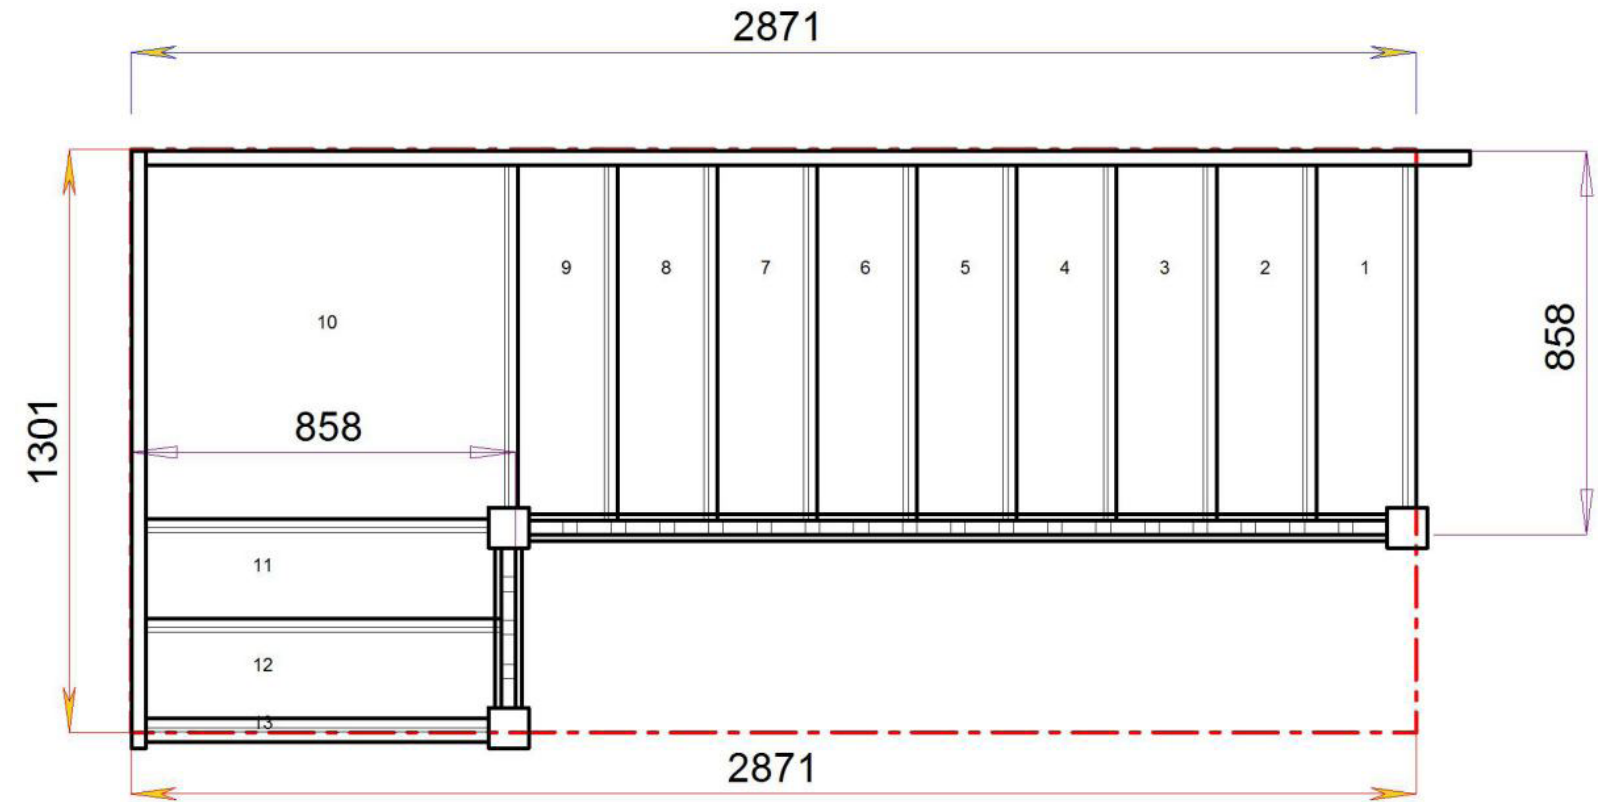

Stair:S7QL4N-LH-HR

Floor to floor height

2600.000 mm

© 08090632B/11035

© 08090632B/11035

Stair Layouts-QL

S8QL3N-LH-HR

Stair:S8QL3N-LH-HR

Floor to floor height

2600.000 mm

Back to Stairplan.com - Plans are for Guide Purposes only and can be Fully customised Call sales On 01952 608853 - [Choice of Materials and Styles](#)

© 08090632B/11035

© 08090632B/11035

Stair Layouts-QL

S9QL2N-LH-HR

Stair:S9QL2N-LH-HR

Floor to floor height

2600.000 mm

Stair Layouts-QL

S10QL1N-LH-HR

Stair:S10QL1N-LH-HR

Floor to floor height

2600.000 mm

Stair Layouts-QL

S11QLN-LH-HR

Stair:S11QLN-LH-HR

Floor to floor height

2600.000 mm