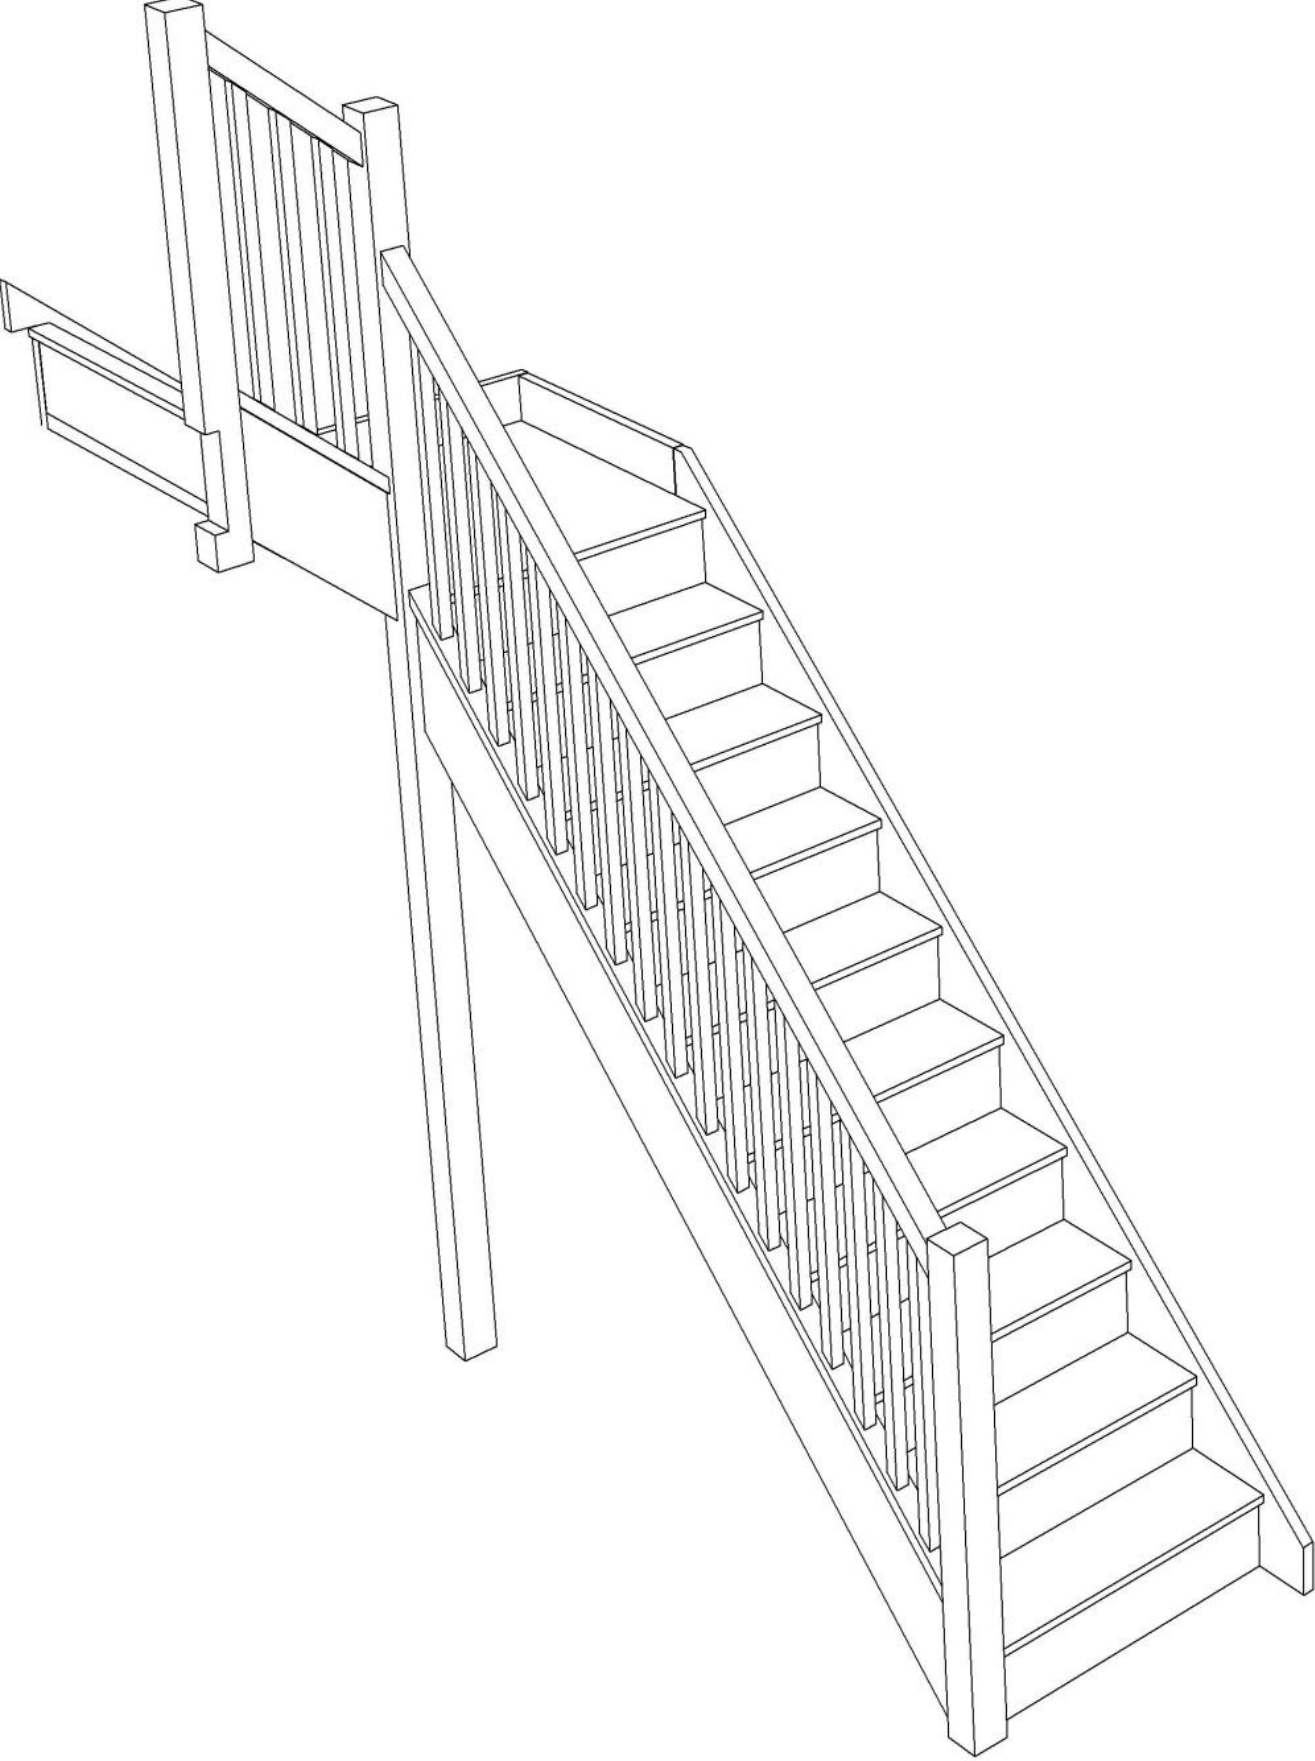

STAIRPLAN

Left Hand Quarter Landing Staircases - Plan Layouts - With Handrails

Stair:SQL11N-LH-HR

Stair:S1QL10N-LH-HR

Stair:S2QL9N-LH-HR

Stair:S3QL8N-LH-HR

Stair:S4QL7N-LH-HR

Stair:S5QL6N-LH-HR

Floor to floor height

2600.000 mm

Back to Stairplan.com - Plans are for Guide Purposes only and can be Fully customised Call sales On 01952 608853 - [Choice of Materials and Styles](#)

© 08090632B/11035

© 08090632B/11035

Stair Layouts-QL

S9QL2N-LH-HR

Stair:S9QL2N-LH-HR

Floor to floor height

2600.000 mm

Stair Layouts-QL

S10QL1N-LH-HR

Stair:S10QL1N-LH-HR