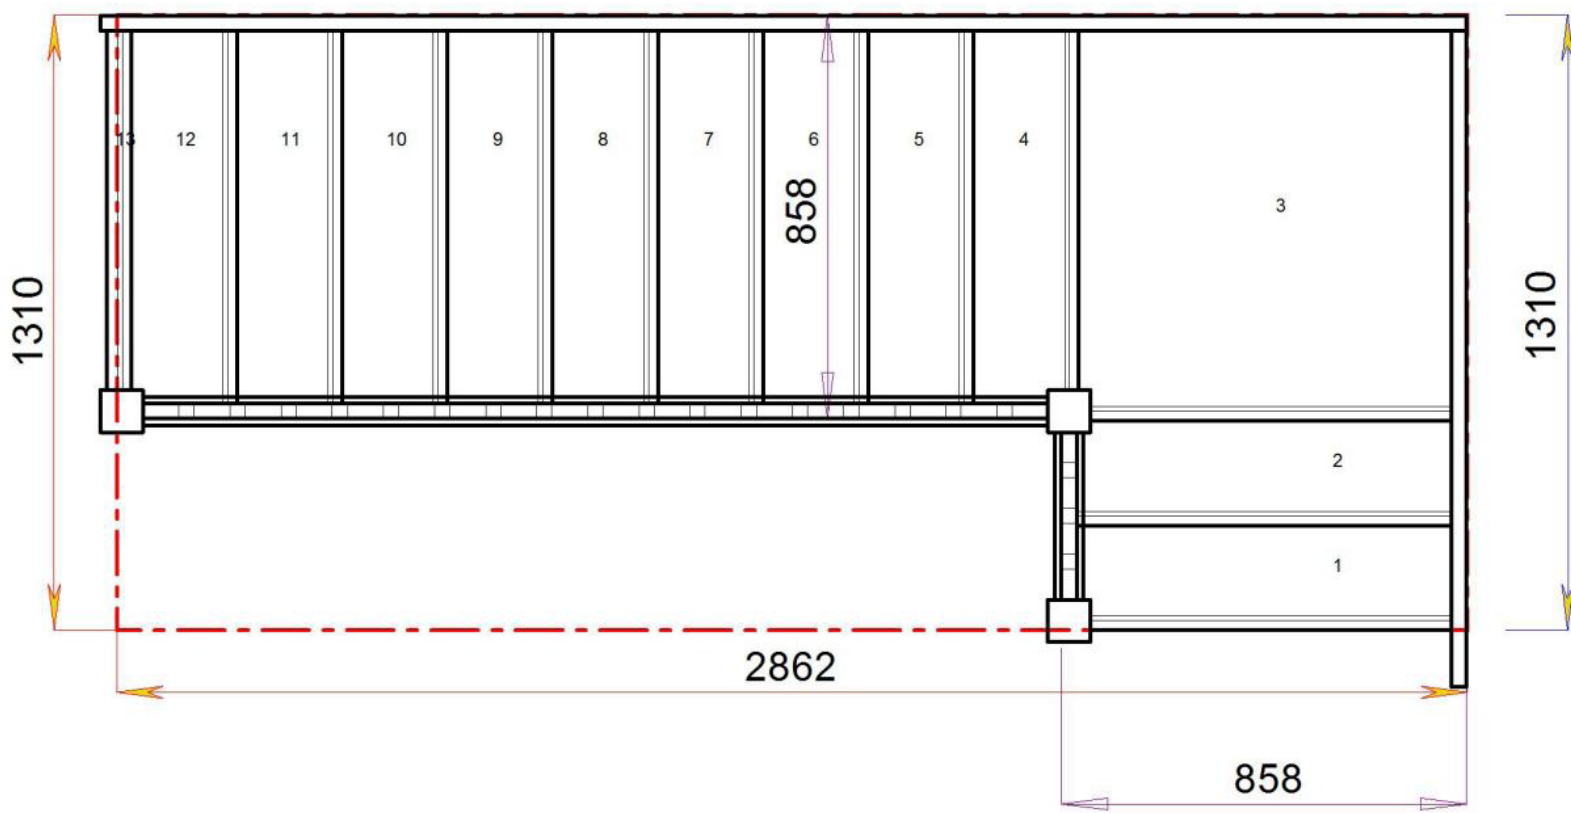

Stair:SQL11N-LH-HR

Floor to floor height

2600.000 mm

© 080906325/11035

Stair Layouts-QL

S1QL10N-LH-HR

Stair:S1QL10N-LH-HR

Floor to floor height

2600.000 mm

Back to Stairplan.com - Plans are for Guide Purposes only and can be Fully customised Call sales On 01952 608853 - [Choice of Materials and Styles](#)

Stair Layouts-QL

S2QL9N-LH-HR

Stair:S2QL9N-LH-HR

Floor to floor height

2600.000 mm

Stair Layouts-QL

S3QL8N-LH-HR

Stair:S3QL8N-LH-HR

Floor to floor height

2600.000 mm

Stair Layouts-QL

S4QL7N-LH-HR

Stair:S4QL7N-LH-HR

Floor to floor height

2600.000 mm

Stair Layouts-QL

S5QL6N-LH-HR

Stair:S5QL6N-LH-HR

Floor to floor height