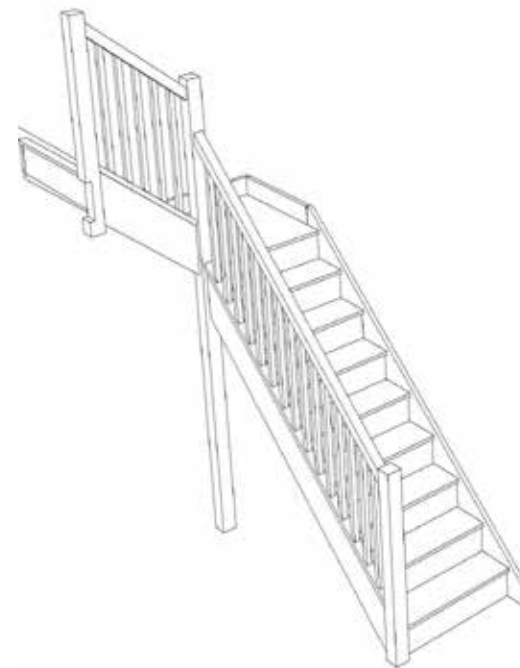

STAIRPLAN

Left Hand Quarter Landing Staircases - Plan Layouts - With Handrails

Stair:SQL11N-LH-HR

Stair:S1QL10N-LH-HR

Stair:S2QL9N-LH-HR

Stair:S3QL8N-LH-HR

Stair:S4QL7N-LH-HR

Stair:S5QL6N-LH-HR

Stair:S6QL5N-LH-HR

Stair:S7QL4N-LH-HR

Stair:S8QL3N-LH-HR

Stair:S9QL2N-LH-HR

Stair:S10QL1N-LH-HR

Stair:S11QLN-LH-HR

Stair Layouts-QL

SQL11N-LH-HR

Stair:SQL11N-LH-HR

Floor to floor height

2600.000 mm

© 080906325/11035

Stair Layouts-QL

S1QL10N-LH-HR

Stair:S1QL10N-LH-HR

Floor to floor height