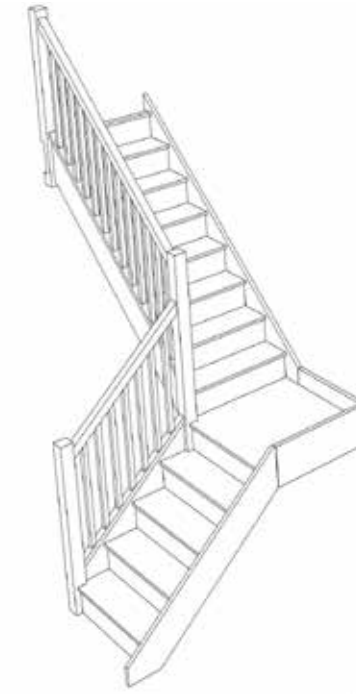

STAIRPLAN

Left Hand Quarter Landing Staircases - Plan Layouts - With Handrails

Stair:SQL11N-LH-HR

Stair:S1QL10N-LH-HR

Stair:S2QL9N-LH-HR

Stair:S3QL8N-LH-HR

Stair:S4QL7N-LH-HR

Stair:S5QL6N-LH-HR

Stair:S6QL5N-LH-HR

Stair:S7QL4N-LH-HR

Stair:S8QL3N-LH-HR

Stair:S9QL2N-LH-HR

Stair:S10QL1N-LH-HR

Stair:S11QLN-LH-HR

Stair Layouts-QL

SQL11N-LH-HR

Stair:SQL11N-LH-HR

Floor to floor height

2600.000 mm

© 080906325/11035

Stair Layouts-QL

S1QL10N-LH-HR

Stair:S1QL10N-LH-HR

Floor to floor height