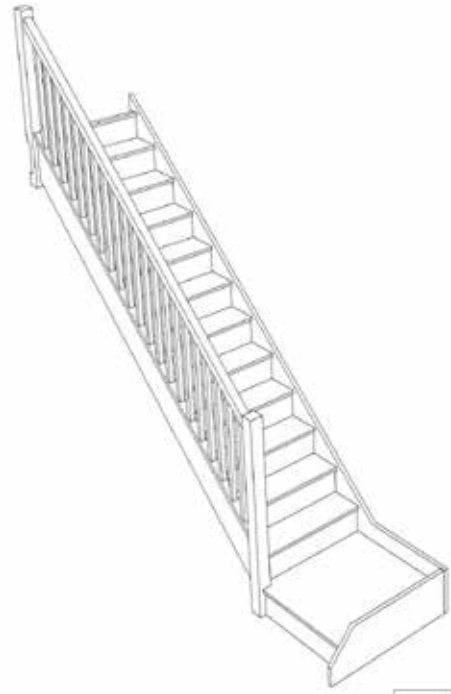

STAIRPLAN

Left Hand Quarter Landing Staircases - Plan Layouts - With Handrails

Stair:SQL11N-LH-HR

Stair:S1QL10N-LH-HR

Stair:S2QL9N-LH-HR

Stair:S3QL8N-LH-HR

Stair:S4QL7N-LH-HR

Stair:S5QL6N-LH-HR

Stair:S6QL5N-LH-HR

Stair:S7QL4N-LH-HR

Stair:S8QL3N-LH-HR

Stair:S9QL2N-LH-HR

Stair:S10QL1N-LH-HR

Stair:S11QLN-LH-HR

Stair Layouts-QL

SQL11N-LH-HR

Stair:SQL11N-LH-HR

Floor to floor height

2600.000 mm

© 080906325/11035

Stair Layouts-QL

S1QL10N-LH-HR

Stair:S1QL10N-LH-HR

Floor to floor height

Floor to floor height

2600.000 mm

Stair Layouts-QL

S3QL8N-LH-HR

Stair:S3QL8N-LH-HR

Floor to floor height

2600.000 mm

Stair Layouts-QL