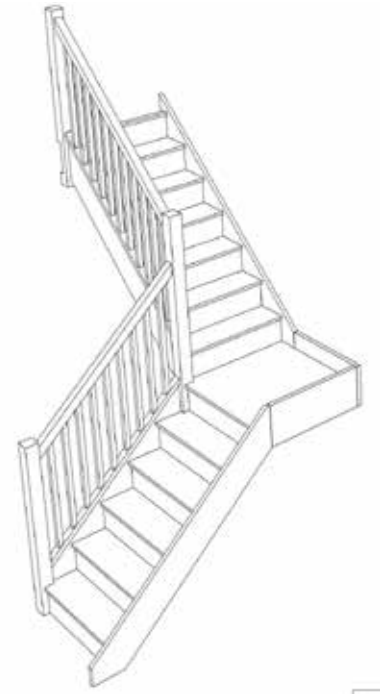

STAIRPLAN

Left Hand Quarter Landing Staircases - Plan Layouts - With Handrails

Stair:SQL11N-LH-HR

Stair:S1QL10N-LH-HR

Stair:S2QL9N-LH-HR

Stair:S3QL8N-LH-HR

Stair:S4QL7N-LH-HR

Stair:S5QL6N-LH-HR

Stair:S6QL5N-LH-HR

Stair:S7QL4N-LH-HR

Stair:S8QL3N-LH-HR

Stair:S9QL2N-LH-HR

Stair:S10QL1N-LH-HR

Stair:S11QLN-LH-HR

Stair Layouts-QL

SQL11N-LH-HR

Stair:SQL11N-LH-HR

Floor to floor height

2600.000 mm

© 080906325/11035

Stair Layouts-QL

S1QL10N-LH-HR

Stair:S1QL10N-LH-HR

Floor to floor height