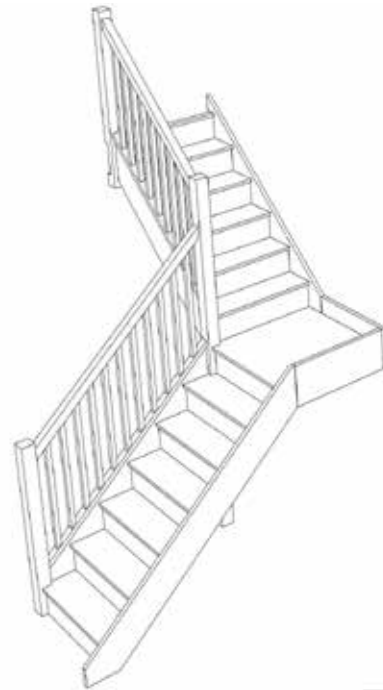

STAIRPLAN

Left Hand Quarter Landing Staircases - Plan Layouts - With Handrails

Stair:SQL11N-LH-HR

Stair:S1QL10N-LH-HR

Stair:S2QL9N-LH-HR

Stair:S3QL8N-LH-HR

Stair:S4QL7N-LH-HR

Stair:S5QL6N-LH-HR

Stair:S6QL5N-LH-HR

Stair:S7QL4N-LH-HR

Stair:S8QL3N-LH-HR

Stair:S9QL2N-LH-HR

Stair:S10QL1N-LH-HR

Stair:S11QLN-LH-HR

Stair Layouts-QL

SQL11N-LH-HR

Stair:SQL11N-LH-HR

Floor to floor height

2600.000 mm

© 080906325/11035

Stair Layouts-QL

S1QL10N-LH-HR

Stair:S1QL10N-LH-HR

Floor to floor height