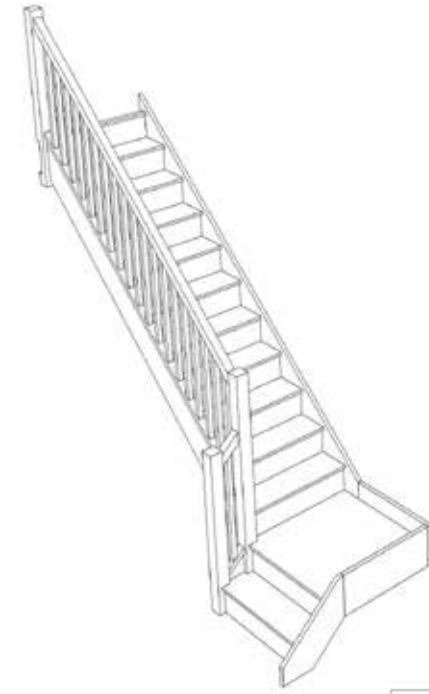

STAIRPLAN

Left Hand Quarter Landing Staircases - Plan Layouts - With Handrails

Stair:SQL11N-LH-HR

Stair:S1QL10N-LH-HR

Stair:S2QL9N-LH-HR

Stair:S3QL8N-LH-HR

Stair:S4QL7N-LH-HR

Stair:S5QL6N-LH-HR

Stair:S6QL5N-LH-HR

Stair:S7QL4N-LH-HR

Stair:S8QL3N-LH-HR

Stair:S9QL2N-LH-HR

Stair:S10QL1N-LH-HR

Stair:S11QLN-LH-HR

Stair Layouts-QL

SQL11N-LH-HR

Stair:SQL11N-LH-HR

Floor to floor height

2600.000 mm

© 080906325/11035

Stair Layouts-QL

S1QL10N-LH-HR

Stair:S1QL10N-LH-HR

Floor to floor height

Floor to floor height

2600.000 mm

Stair Layouts-QL

S3QL8N-LH-HR

Stair:S3QL8N-LH-HR

Floor to floor height

2600.000 mm

Stair Layouts-QL