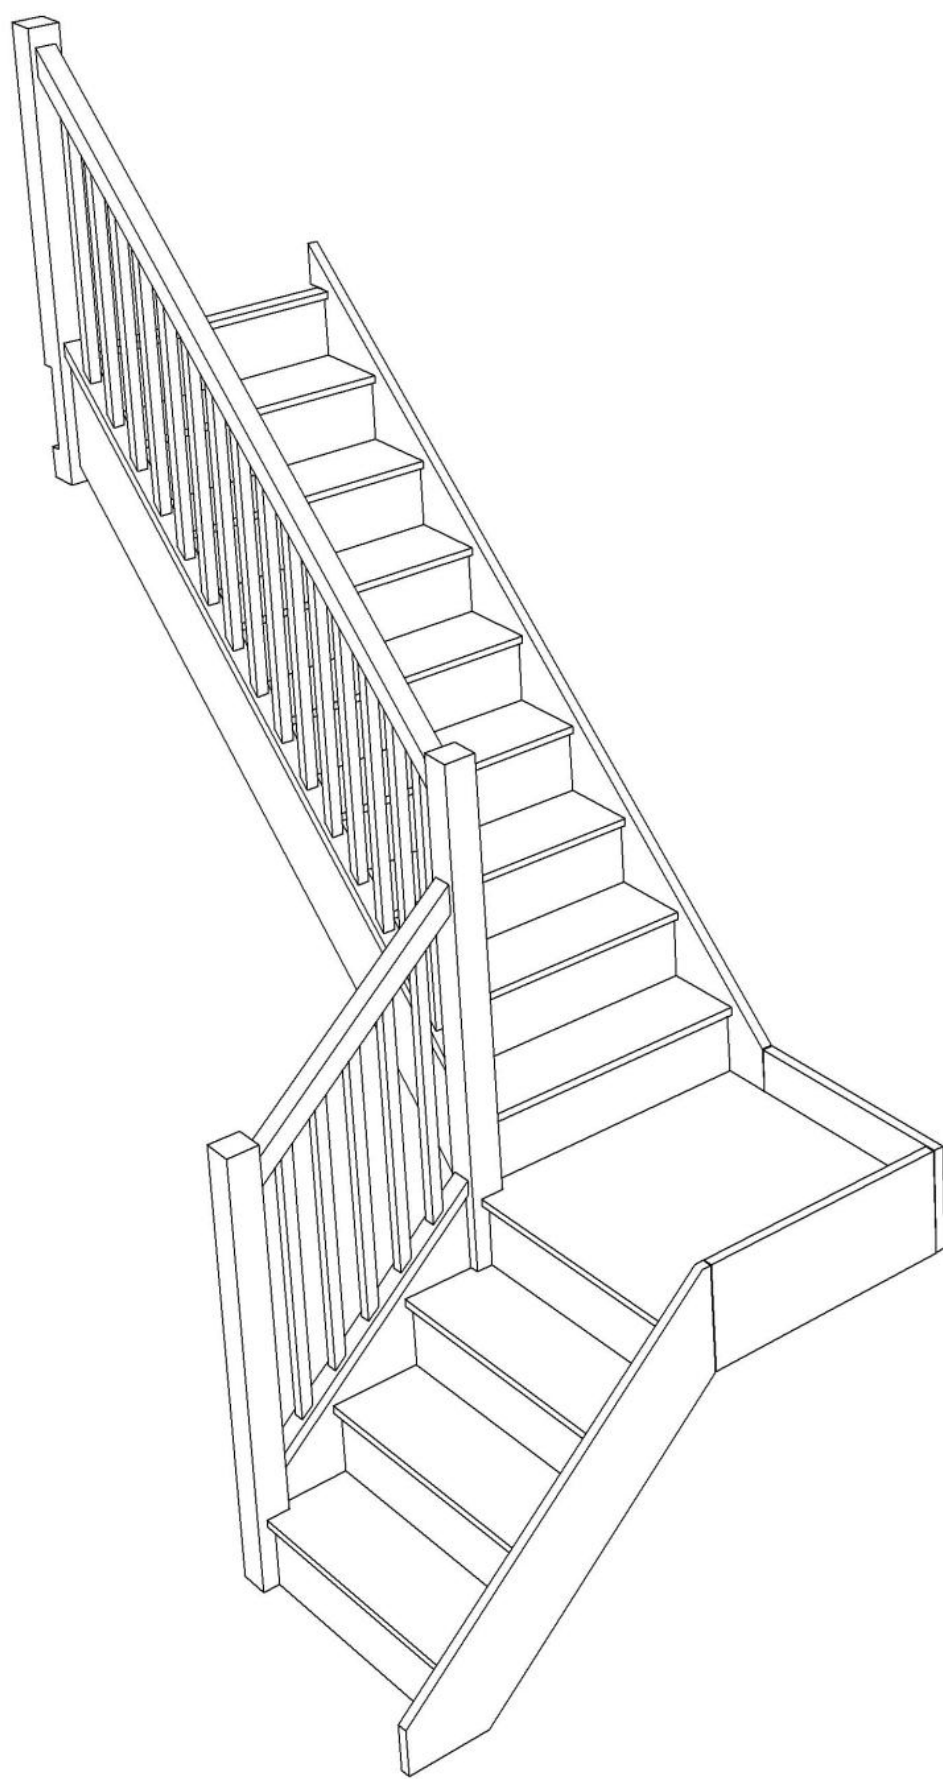

STAIRPLAN

Left Hand Quarter Landing Staircases - Plan Layouts - With Handrails

Stair:SQL11N-LH-HR

Stair:S1QL10N-LH-HR

Stair:S2QL9N-LH-HR

Stair:S3QL8N-LH-HR

Stair:S4QL7N-LH-HR

Stair:S5QL6N-LH-HR

Stair:SQL11N-LH-HR

Floor to floor height

2600.000 mm

© 080906325/11035

Stair Layouts-QL

S1QL10N-LH-HR

Stair:S1QL10N-LH-HR

Floor to floor height

2600.000 mm

Back to Stairplan.com - Plans are for Guide Purposes only and can be Fully customised Call sales On 01952 608853 - [Choice of Materials and Styles](#)

Stair Layouts-QL

S2QL9N-LH-HR

Stair:S2QL9N-LH-HR

Floor to floor height

2600.000 mm

Stair Layouts-QL

S3QL8N-LH-HR

Stair:S3QL8N-LH-HR

Floor to floor height

2600.000 mm

Stair Layouts-QL