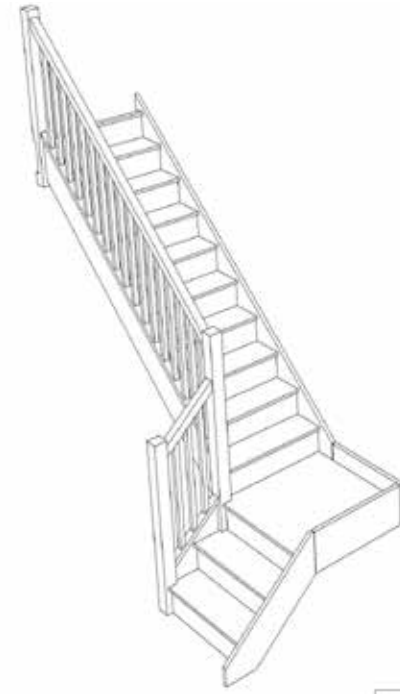

STAIRPLAN

Left Hand Quarter Landing Staircases - Plan Layouts - With Handrails

Stair:SQL11N-LH-HR

Stair:S1QL10N-LH-HR

Stair:S2QL9N-LH-HR

Stair:S3QL8N-LH-HR

Stair:S4QL7N-LH-HR

Stair:S5QL6N-LH-HR

Stair:S6QL5N-LH-HR

Stair:S7QL4N-LH-HR

Stair:S8QL3N-LH-HR

Stair:S9QL2N-LH-HR

Stair:S10QL1N-LH-HR

Stair:S11QLN-LH-HR

Stair Layouts-QL

SQL11N-LH-HR

Stair:SQL11N-LH-HR

Floor to floor height

2600.000 mm

© 080906325/11035

Stair Layouts-QL

S1QL10N-LH-HR

Stair:S1QL10N-LH-HR

Floor to floor height