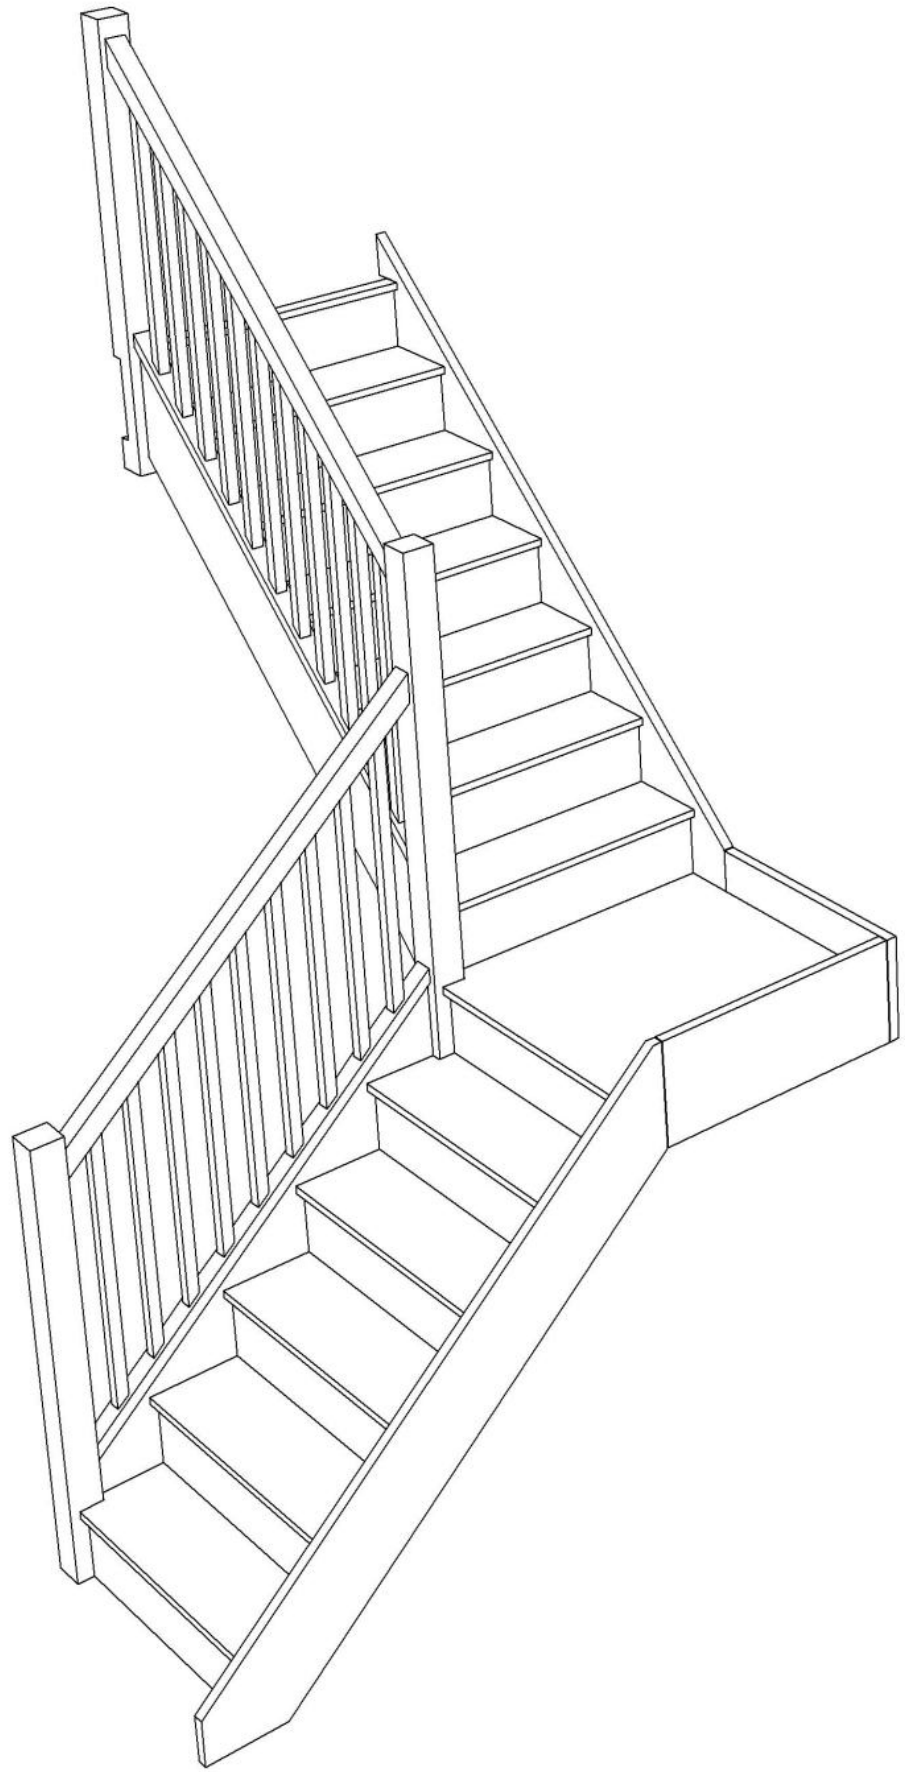

STAIRPLAN

Left Hand Quarter Landing Staircases - Plan Layouts - With Handrails

Stair:SQL11N-LH-HR

Stair:S1QL10N-LH-HR

Stair:S2QL9N-LH-HR

Stair:S3QL8N-LH-HR

Stair:S4QL7N-LH-HR

Stair:S5QL6N-LH-HR

Stair:SQL11N-LH-HR

Floor to floor height

2600.000 mm

© 080906325/11035

Stair Layouts-QL

S1QL10N-LH-HR

Stair:S1QL10N-LH-HR

Floor to floor height

S4QL7N-LH-HR

Stair:S4QL7N-LH-HR

Floor to floor height

2600.000 mm

Stair Layouts-QL

S5QL6N-LH-HR

Stair:S5QL6N-LH-HR

Floor to floor height

2600.000 mm

Stair Layouts-QL

S6QL5N-LH-HR

Stair:S6QL5N-LH-HR

Floor to floor height

2600.000 mm

Stair Layouts-QL

S7QL4N-LH-HR