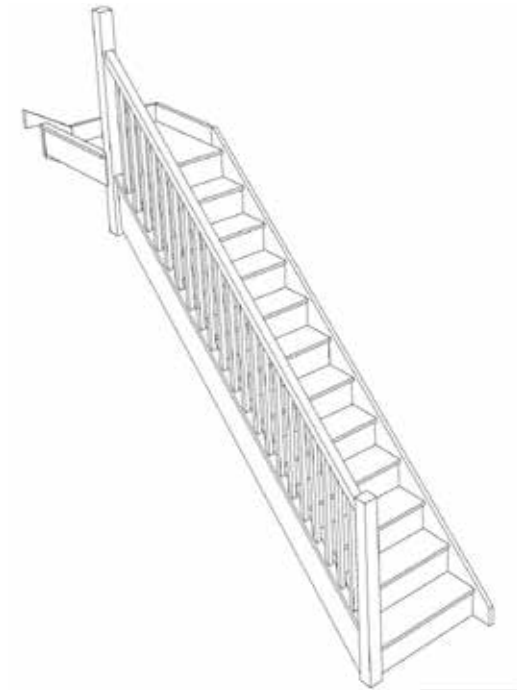

STAIRPLAN

Left Hand Quarter Landing Staircases - Plan Layouts - With Handrails

Stair:SQL11N-LH-HR

Stair:S1QL10N-LH-HR

Stair:S2QL9N-LH-HR

Stair:S3QL8N-LH-HR

Stair:S4QL7N-LH-HR

Stair:S5QL6N-LH-HR

Stair:S6QL5N-LH-HR

Stair:S7QL4N-LH-HR

Stair:S8QL3N-LH-HR

Stair:S9QL2N-LH-HR

Stair:S10QL1N-LH-HR

Stair:S11QLN-LH-HR

Stair Layouts-QL

SQL11N-LH-HR

Stair:SQL11N-LH-HR

Floor to floor height

2600.000 mm

© 080906325/11035

Stair Layouts-QL

S1QL10N-LH-HR

Stair:S1QL10N-LH-HR

Floor to floor height

Floor to floor height

2600.000 mm

Stair Layouts-QL

S3QL8N-LH-HR

Stair:S3QL8N-LH-HR

Floor to floor height

2600.000 mm

Stair Layouts-QL