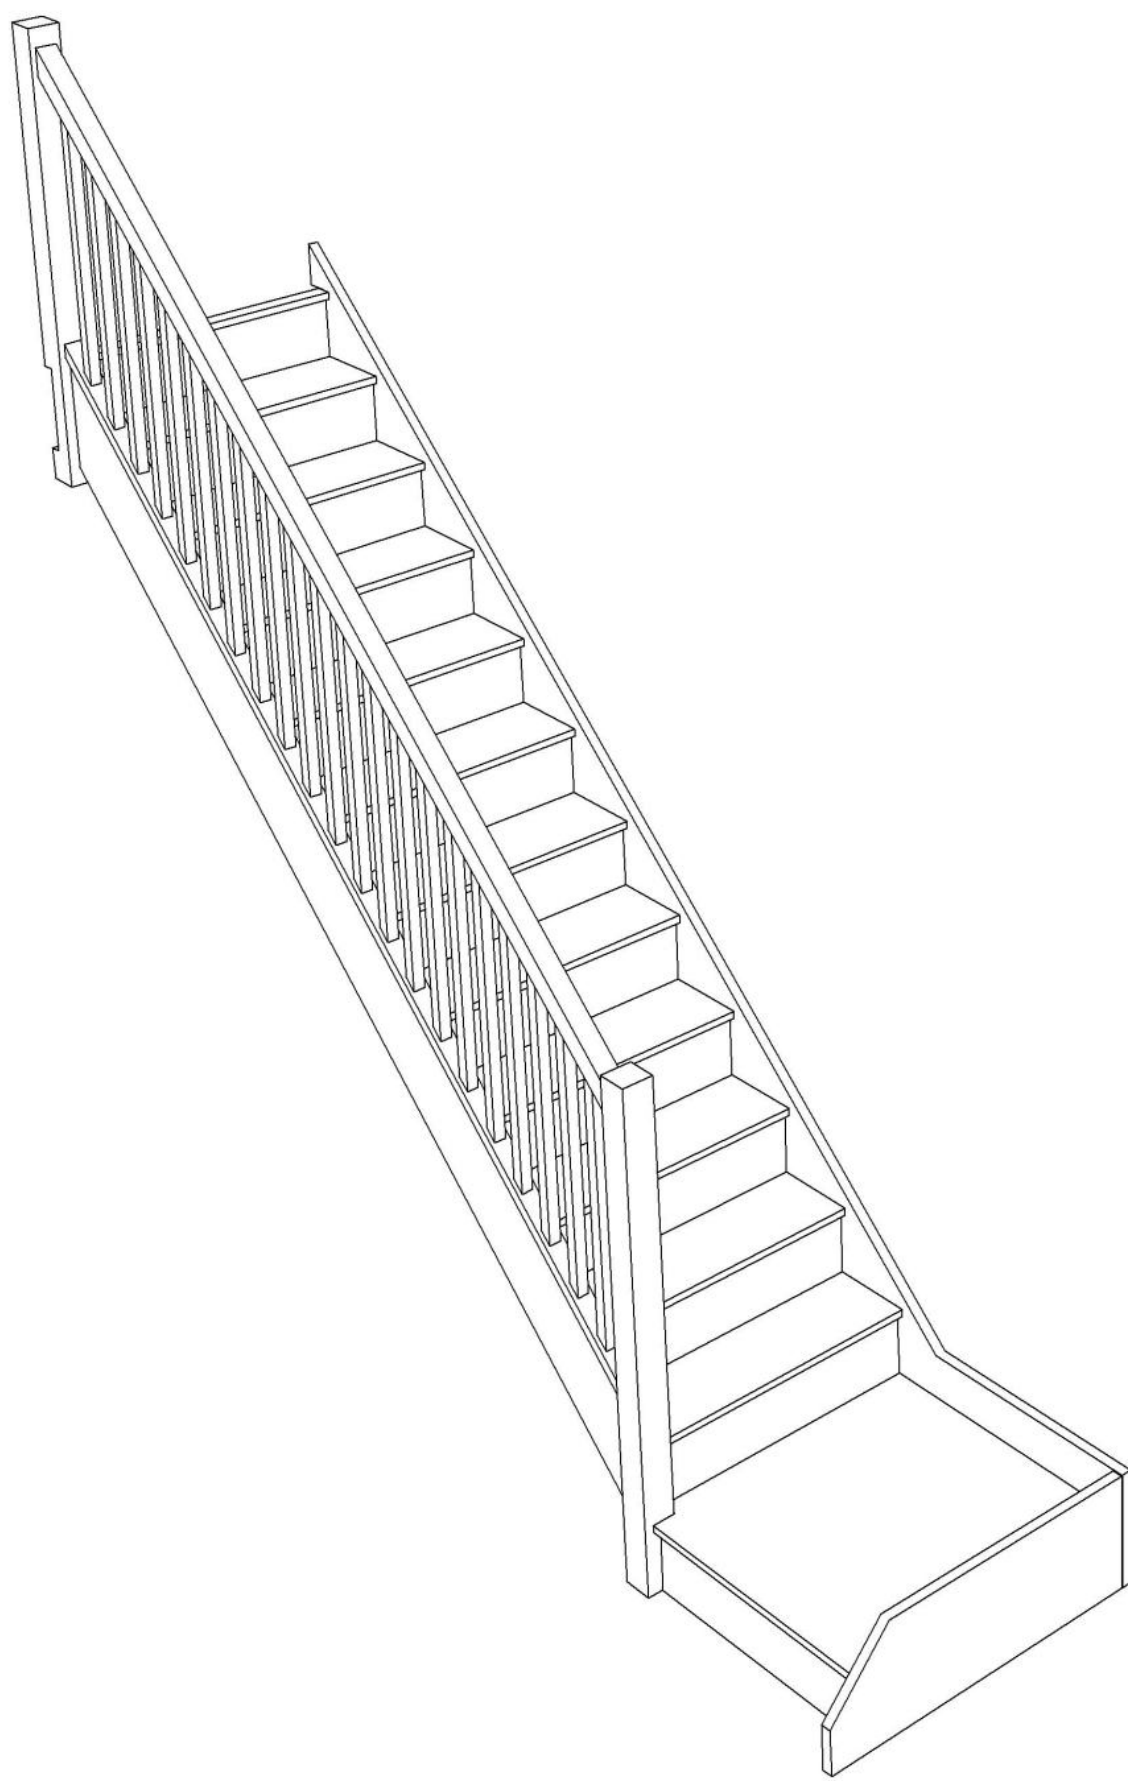

STAIRPLAN

Left Hand Quarter Landing Staircases - Plan Layouts - With Handrails

Stair:SQL11N-LH-HR

Stair:S1QL10N-LH-HR

Stair:S2QL9N-LH-HR

Stair:S3QL8N-LH-HR

Stair:S4QL7N-LH-HR

Stair:S5QL6N-LH-HR

Stair:S6QL5N-LH-HR

Stair:S7QL4N-LH-HR

Stair:S8QL3N-LH-HR

Stair:S9QL2N-LH-HR

Stair:S10QL1N-LH-HR

Stair:S11QLN-LH-HR

Stair Layouts-QL

SQL11N-LH-HR

Stair:SQL11N-LH-HR

Floor to floor height

2600.000 mm

© 080906325/11035

Stair Layouts-QL

S1QL10N-LH-HR

Stair:S1QL10N-LH-HR

Floor to floor height