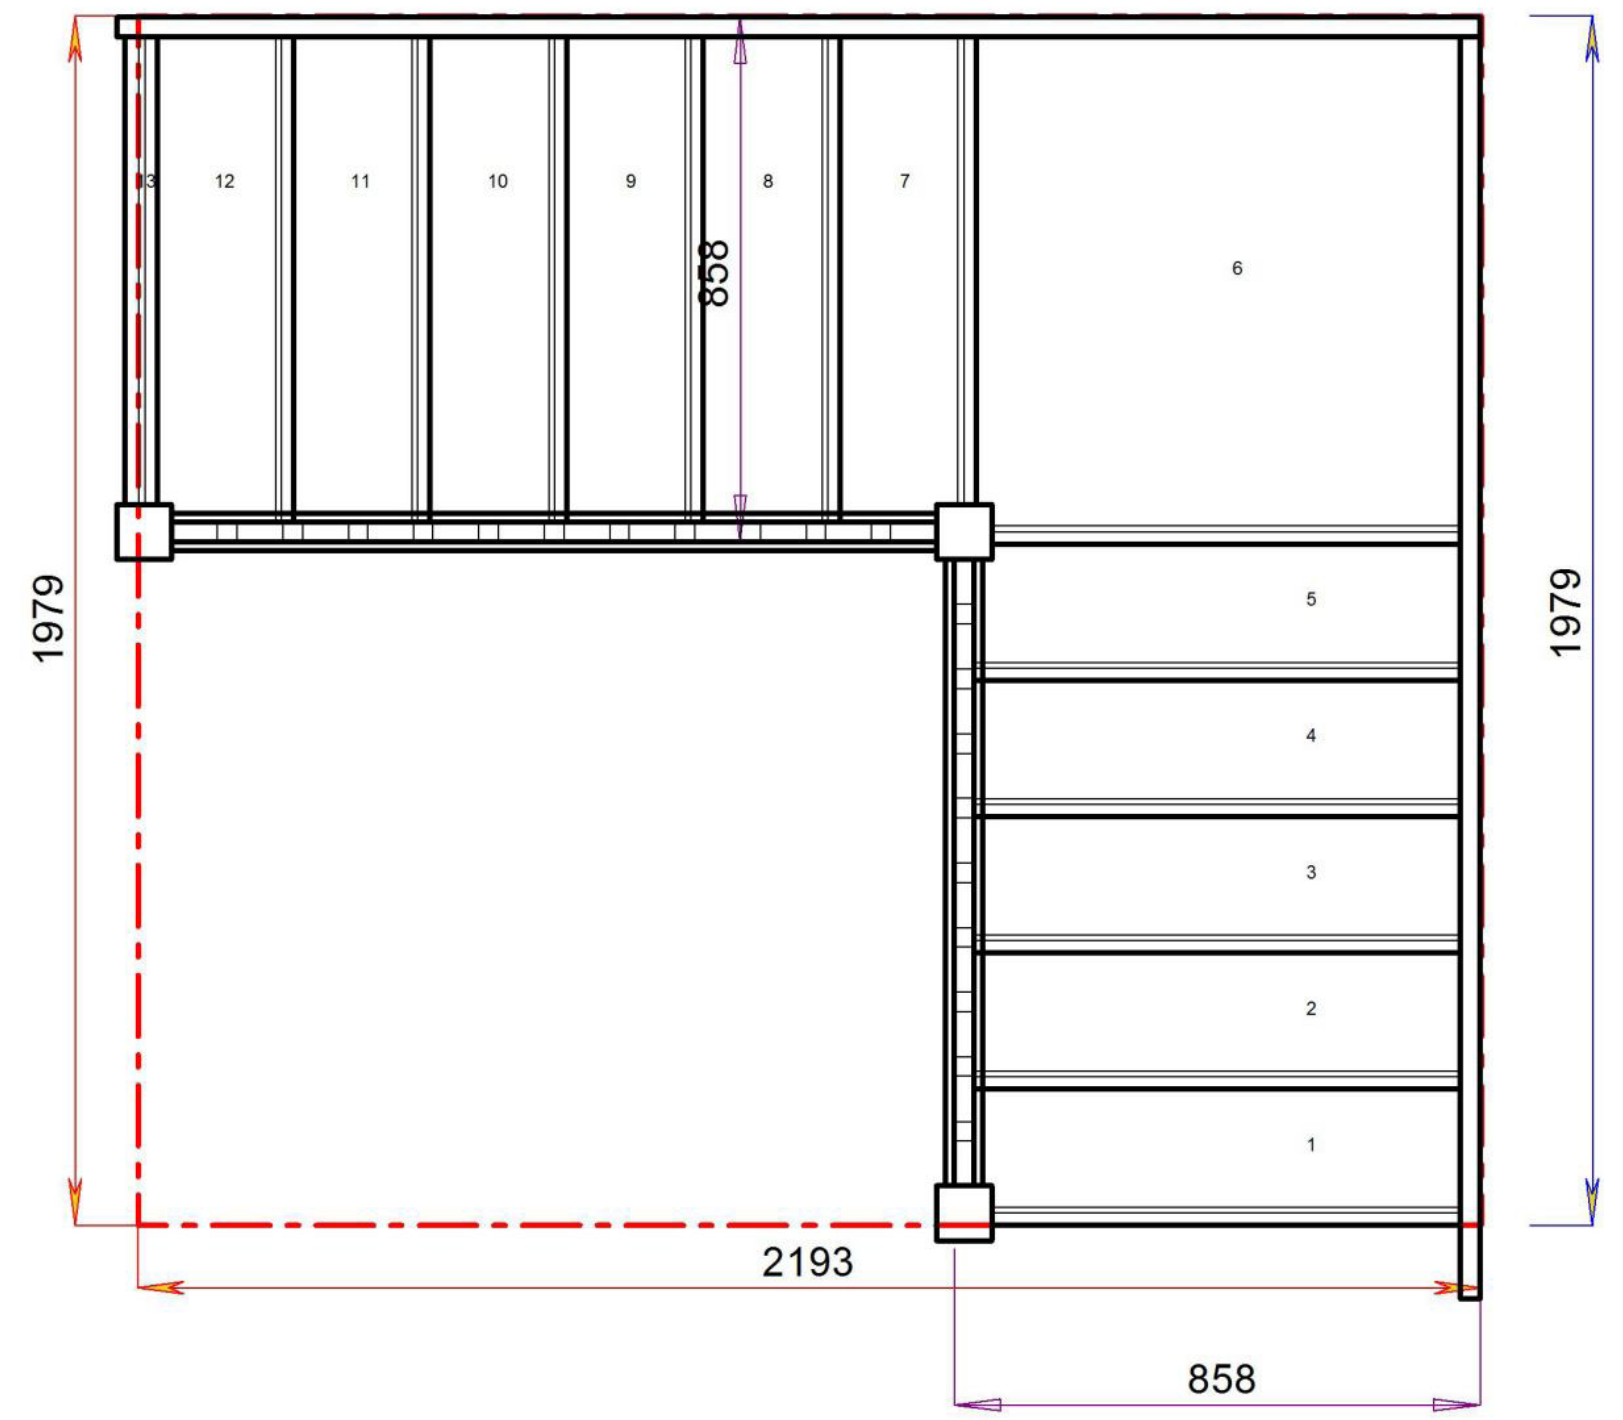

Stair:SQL11N-LH-HR

Floor to floor height

2600.000 mm

© 080906325/11035

Stair Layouts-QL

S1QL10N-LH-HR

Stair:S1QL10N-LH-HR

Floor to floor height

Floor to floor height

2600.000 mm

Stair Layouts-QL

S3QL8N-LH-HR

Stair:S3QL8N-LH-HR

Floor to floor height

2600.000 mm

Stair Layouts-QL

S4QL7N-LH-HR

Stair:S4QL7N-LH-HR

Floor to floor height

2600.000 mm

Stair Layouts-QL

S5QL6N-LH-HR

Stair:S5QL6N-LH-HR

Floor to floor height

2600.000 mm

Stair Layouts-QL

S6QL5N-LH-HR

Stair:S6QL5N-LH-HR

Floor to floor height

2600.000 mm

Stair Layouts-QL

S7QL4N-LH-HR