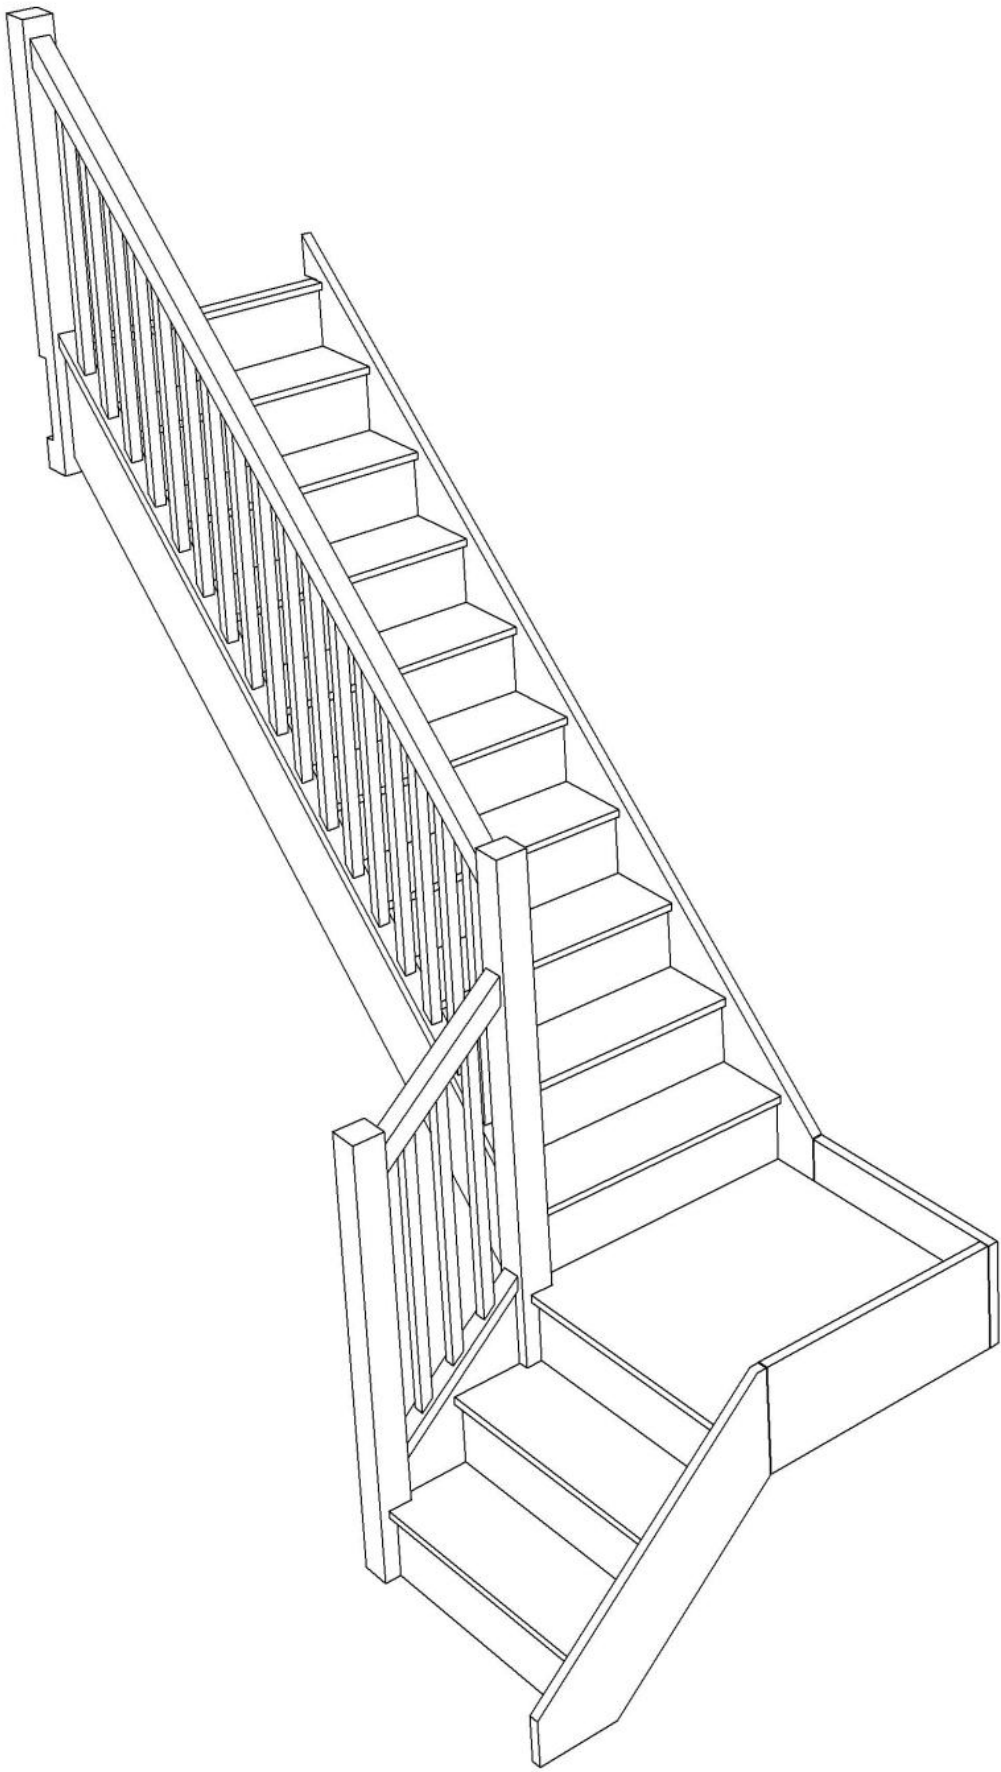

Stair Layouts-QL

S2QL9N-LH-HR

Stair:S2QL9N-LH-HR

Floor to floor height

2600.000 mm