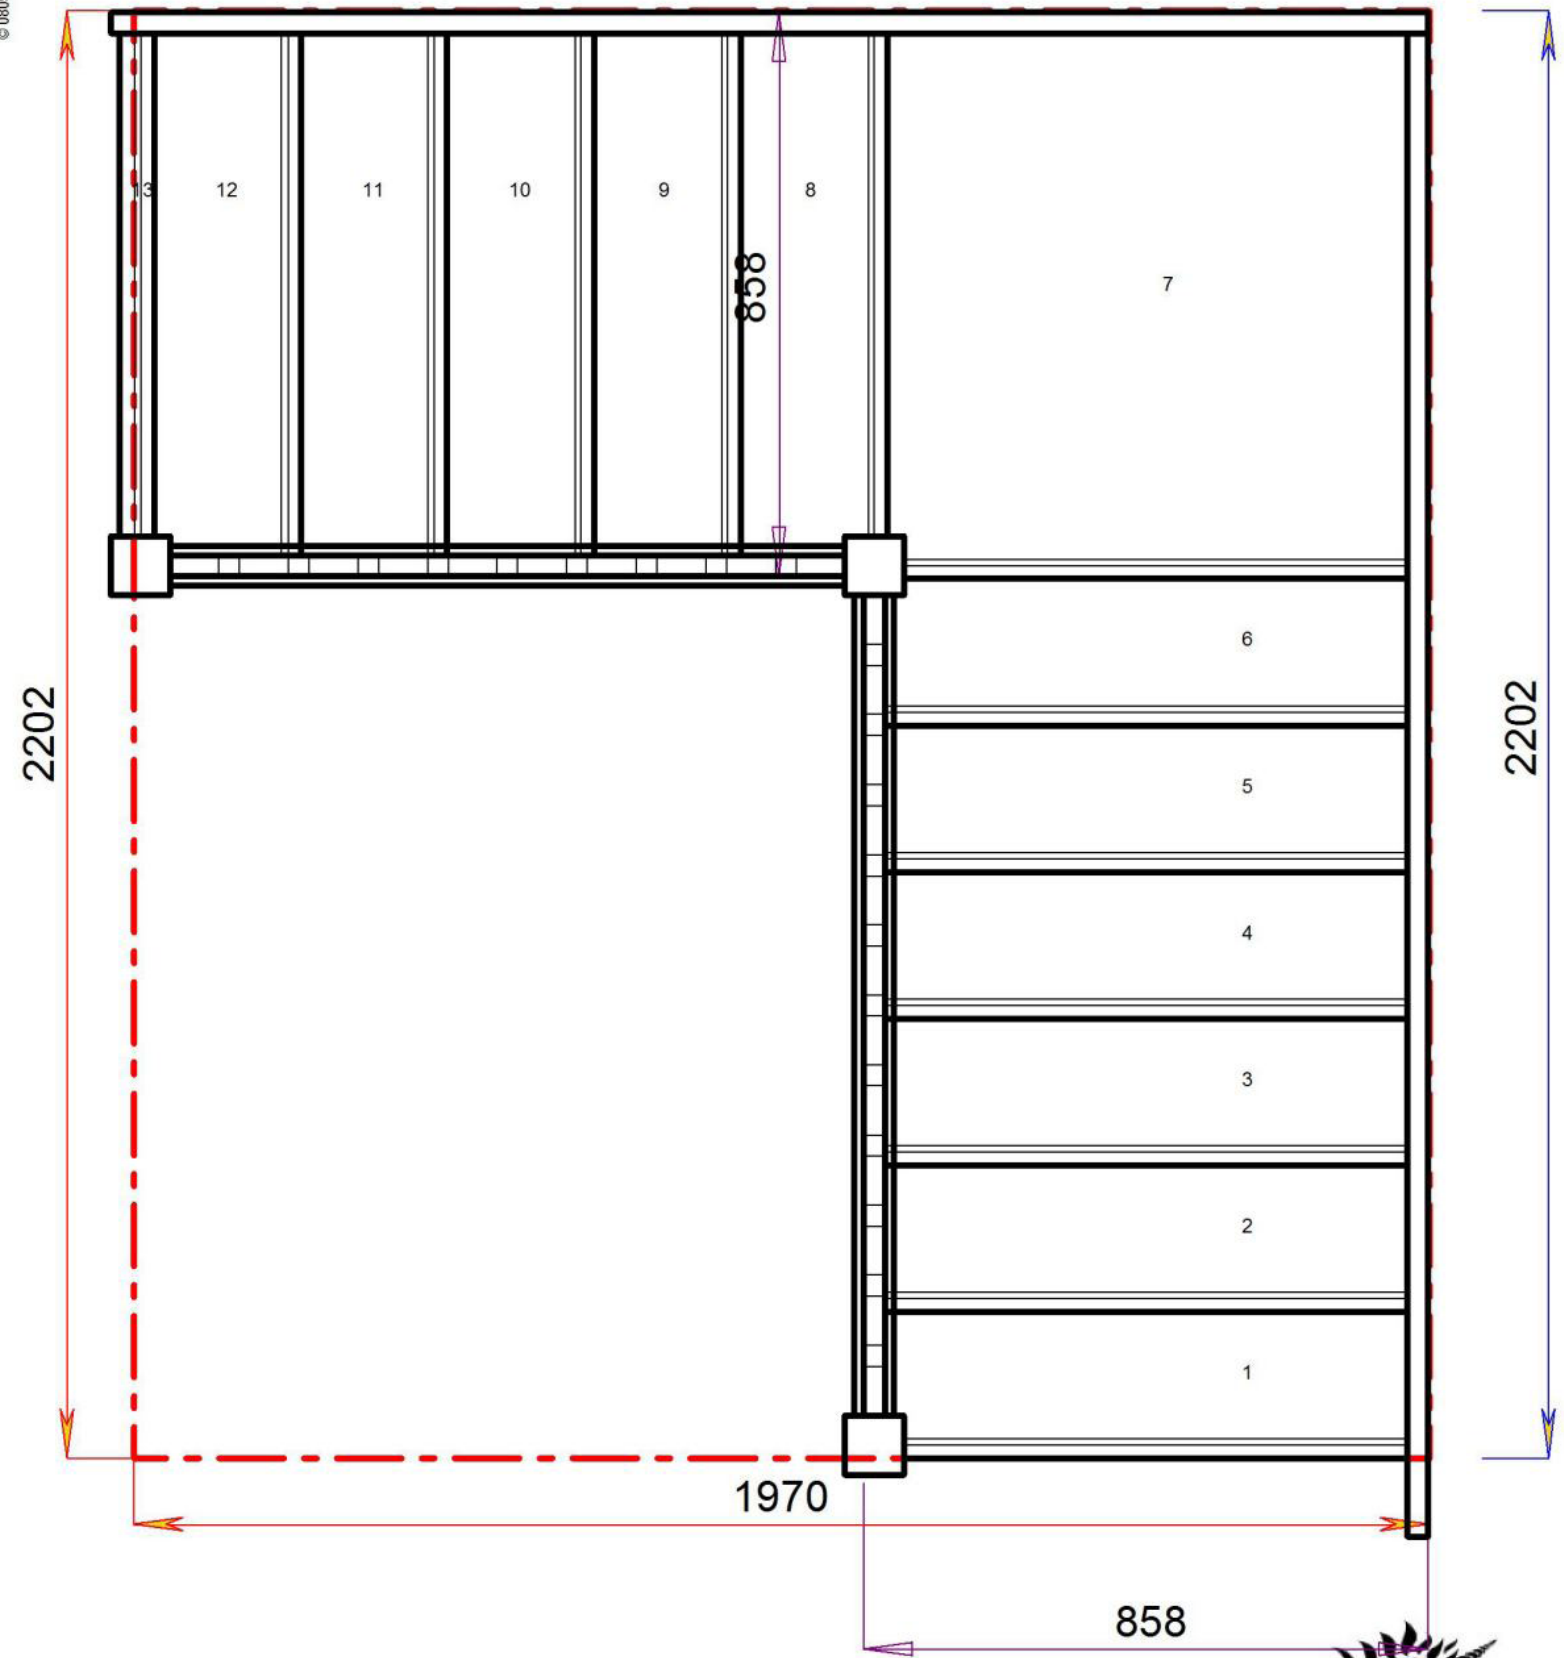

Stair:SQL11N-LH-HR

Floor to floor height

2600.000 mm

© 080906325/11035

Stair Layouts-QL

S1QL10N-LH-HR

Stair:S1QL10N-LH-HR

Floor to floor height

Floor to floor height

2600.000 mm

Stair Layouts-QL

S3QL8N-LH-HR

Stair:S3QL8N-LH-HR

Floor to floor height

2600.000 mm

Stair Layouts-QL

S4QL7N-LH-HR

Stair:S4QL7N-LH-HR

Floor to floor height

2600.000 mm

Stair Layouts-QL

S5QL6N-LH-HR

Stair:S5QL6N-LH-HR

Floor to floor height

2600.000 mm

Stair Layouts-QL

S6QL5N-LH-HR

Stair:S6QL5N-LH-HR

Floor to floor height

2600.000 mm

Stair Layouts-QL

S7QL4N-LH-HR