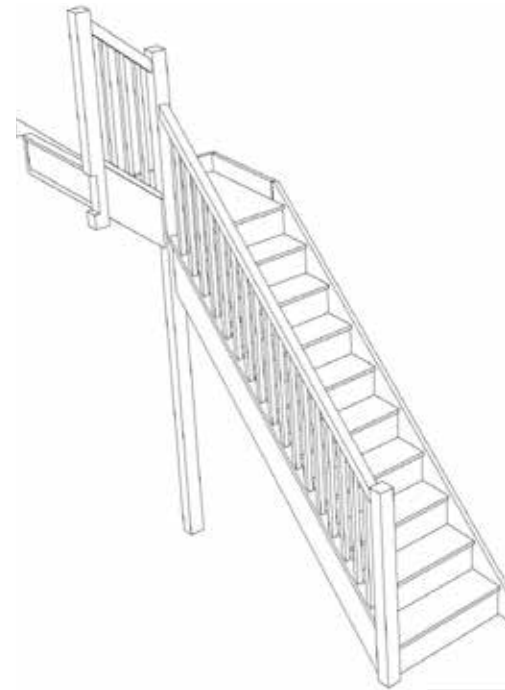

STAIRPLAN

Left Hand Quarter Landing Staircases - Plan Layouts - With Handrails

Stair:SQL11N-LH-HR

Stair:S1QL10N-LH-HR

Stair:S2QL9N-LH-HR

Stair:S3QL8N-LH-HR

Stair:S4QL7N-LH-HR

Stair:S5QL6N-LH-HR

Stair:S6QL5N-LH-HR

Stair:S7QL4N-LH-HR

Stair:S8QL3N-LH-HR

Stair:S9QL2N-LH-HR

Stair:S10QL1N-LH-HR

Stair:S11QLN-LH-HR

Stair Layouts-QL

SQL11N-LH-HR

Stair:SQL11N-LH-HR

Floor to floor height

2600.000 mm

© 080906325/11035

Stair Layouts-QL

S1QL10N-LH-HR

Stair:S1QL10N-LH-HR

Floor to floor height