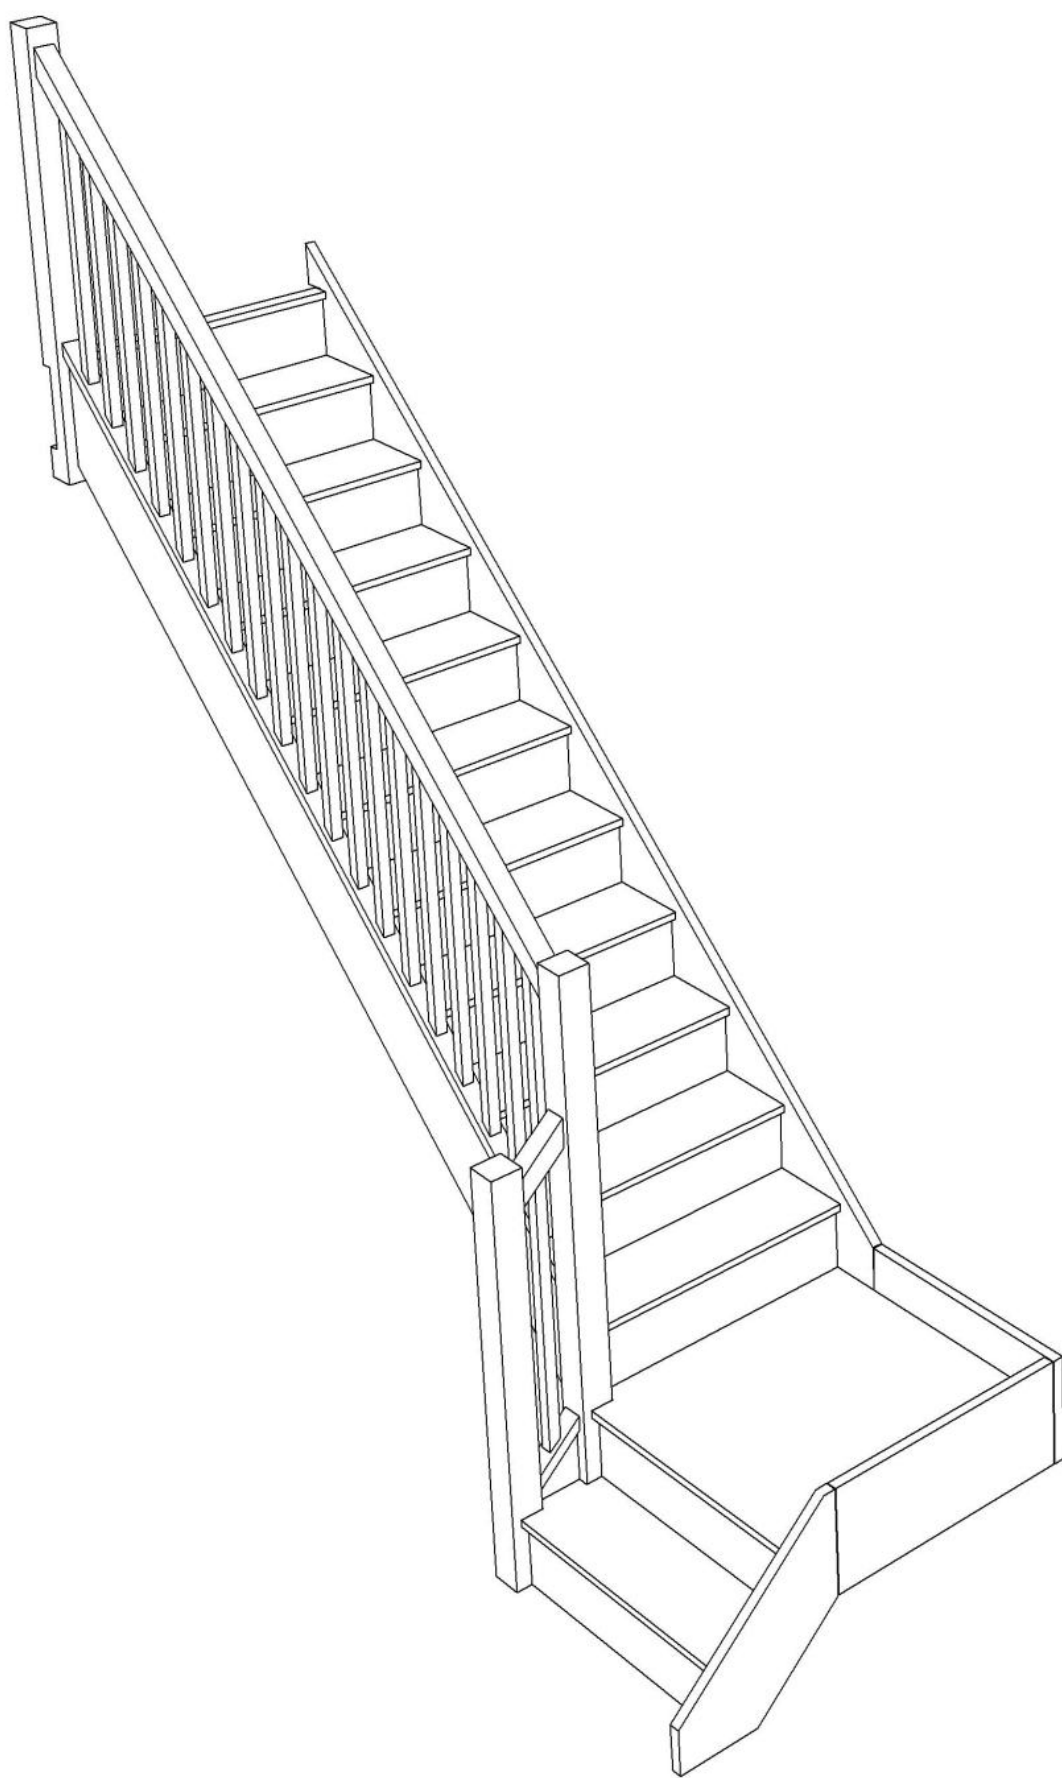

STAIRPLAN

Left Hand Quarter Landing Staircases - Plan Layouts - With Handrails

Stair:SQL11N-LH-HR

Stair:S1QL10N-LH-HR

Stair:S2QL9N-LH-HR

Stair:S3QL8N-LH-HR

Stair:S4QL7N-LH-HR

Stair:S5QL6N-LH-HR

Stair:S6QL5N-LH-HR

Stair:S7QL4N-LH-HR

Stair:S8QL3N-LH-HR

Stair:S9QL2N-LH-HR

Stair:S10QL1N-LH-HR

Stair:S11QLN-LH-HR

Stair Layouts-QL

SQL11N-LH-HR

Stair:SQL11N-LH-HR

Floor to floor height

2600.000 mm

© 080906325/11035

Stair Layouts-QL

S1QL10N-LH-HR

Stair:S1QL10N-LH-HR

Floor to floor height