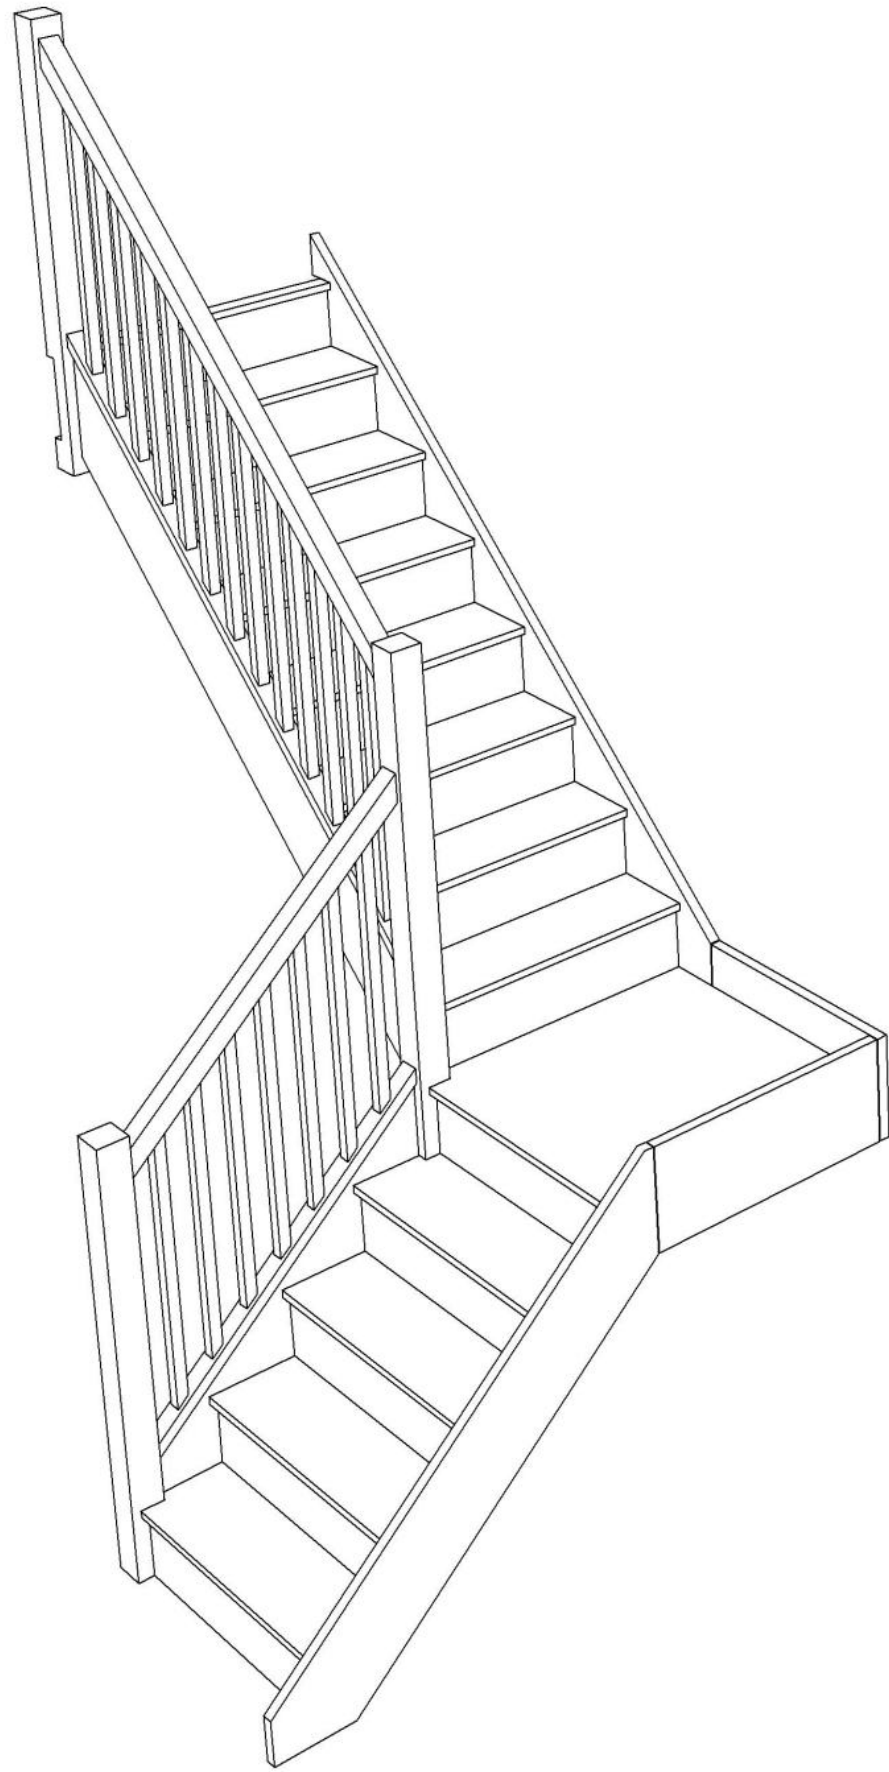

STAIRPLAN

Left Hand Quarter Landing Staircases - Plan Layouts - With Handrails

Stair:SQL11N-LH-HR

Stair:S1QL10N-LH-HR

Stair:S2QL9N-LH-HR

Stair:S3QL8N-LH-HR

Stair:S4QL7N-LH-HR

Stair:S5QL6N-LH-HR

Stair:SQL11N-LH-HR

Floor to floor height

2600.000 mm

© 080906325/11035

Stair Layouts-QL

S1QL10N-LH-HR

Stair:S1QL10N-LH-HR

Floor to floor height

Floor to floor height

2600.000 mm

Stair Layouts-QL

S3QL8N-LH-HR

Stair:S3QL8N-LH-HR

Floor to floor height

2600.000 mm

Stair Layouts-QL

S4QL7N-LH-HR

Stair:S4QL7N-LH-HR

Floor to floor height

2600.000 mm

Stair Layouts-QL

S5QL6N-LH-HR

Stair:S5QL6N-LH-HR

Floor to floor height