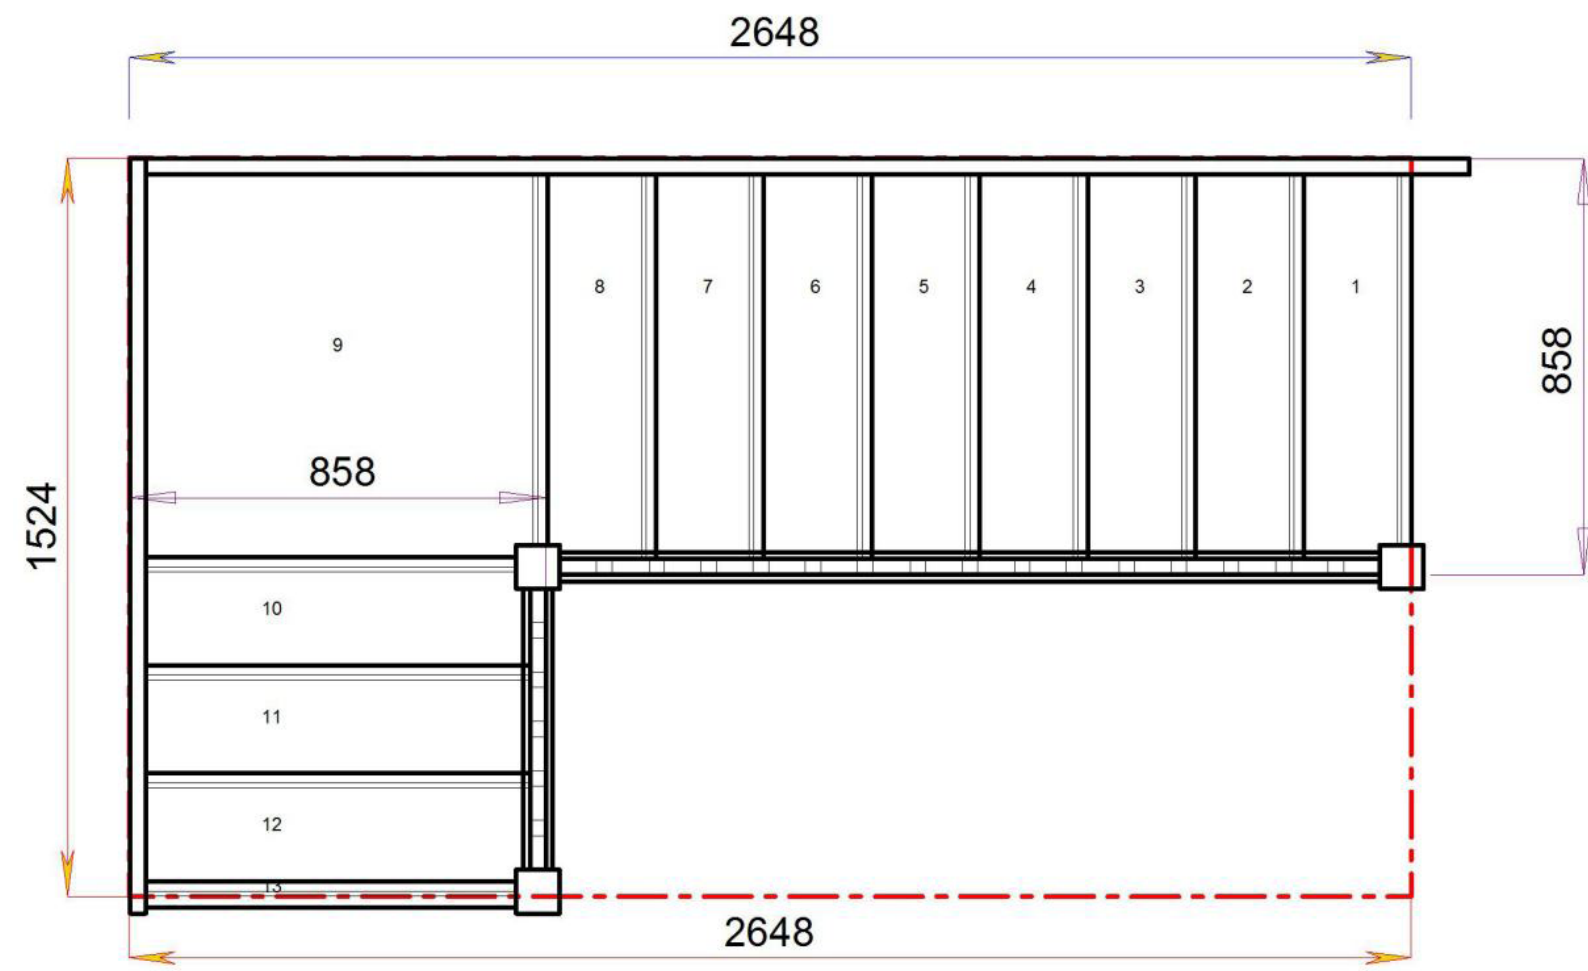

S4QL7N-LH-HR

Stair:S4QL7N-LH-HR

Floor to floor height

2600.000 mm

Stair Layouts-QL

S5QL6N-LH-HR

Stair:S5QL6N-LH-HR

Floor to floor height

2600.000 mm

Stair Layouts-QL

S6QL5N-LH-HR

Stair:S6QL5N-LH-HR

Floor to floor height

2600.000 mm

Stair Layouts-QL

S7QL4N-LH-HR

Stair:S7QL4N-LH-HR

Floor to floor height

2600.000 mm

© 08090632B/11035

© 08090632B/11035

Stair Layouts-QL

S8QL3N-LH-HR

Stair:S8QL3N-LH-HR

Floor to floor height

2600.000 mm

Back to Stairplan.com - Plans are for Guide Purposes only and can be Fully customised Call sales On 01952 608853 - [Choice of Materials and Styles](#)

© 08090632B/11035

© 08090632B/11035