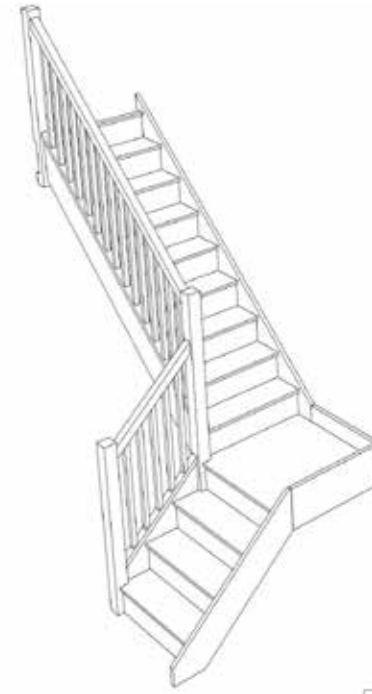

STAIRPLAN

Left Hand Quarter Landing Staircases - Plan Layouts - With Handrails

Stair:SQL11N-LH-HR

Stair:S1QL10N-LH-HR

Stair:S2QL9N-LH-HR

Stair:S3QL8N-LH-HR

Stair:S4QL7N-LH-HR

Stair:S5QL6N-LH-HR

Stair:S6QL5N-LH-HR

Stair:S7QL4N-LH-HR

Stair:S8QL3N-LH-HR

Stair:S9QL2N-LH-HR

Stair:S10QL1N-LH-HR

Stair:S11QLN-LH-HR

Stair Layouts-QL

SQL11N-LH-HR

Stair:SQL11N-LH-HR

Floor to floor height

2600.000 mm

© 080906325/11035

Stair Layouts-QL

S1QL10N-LH-HR

Stair:S1QL10N-LH-HR

Floor to floor height