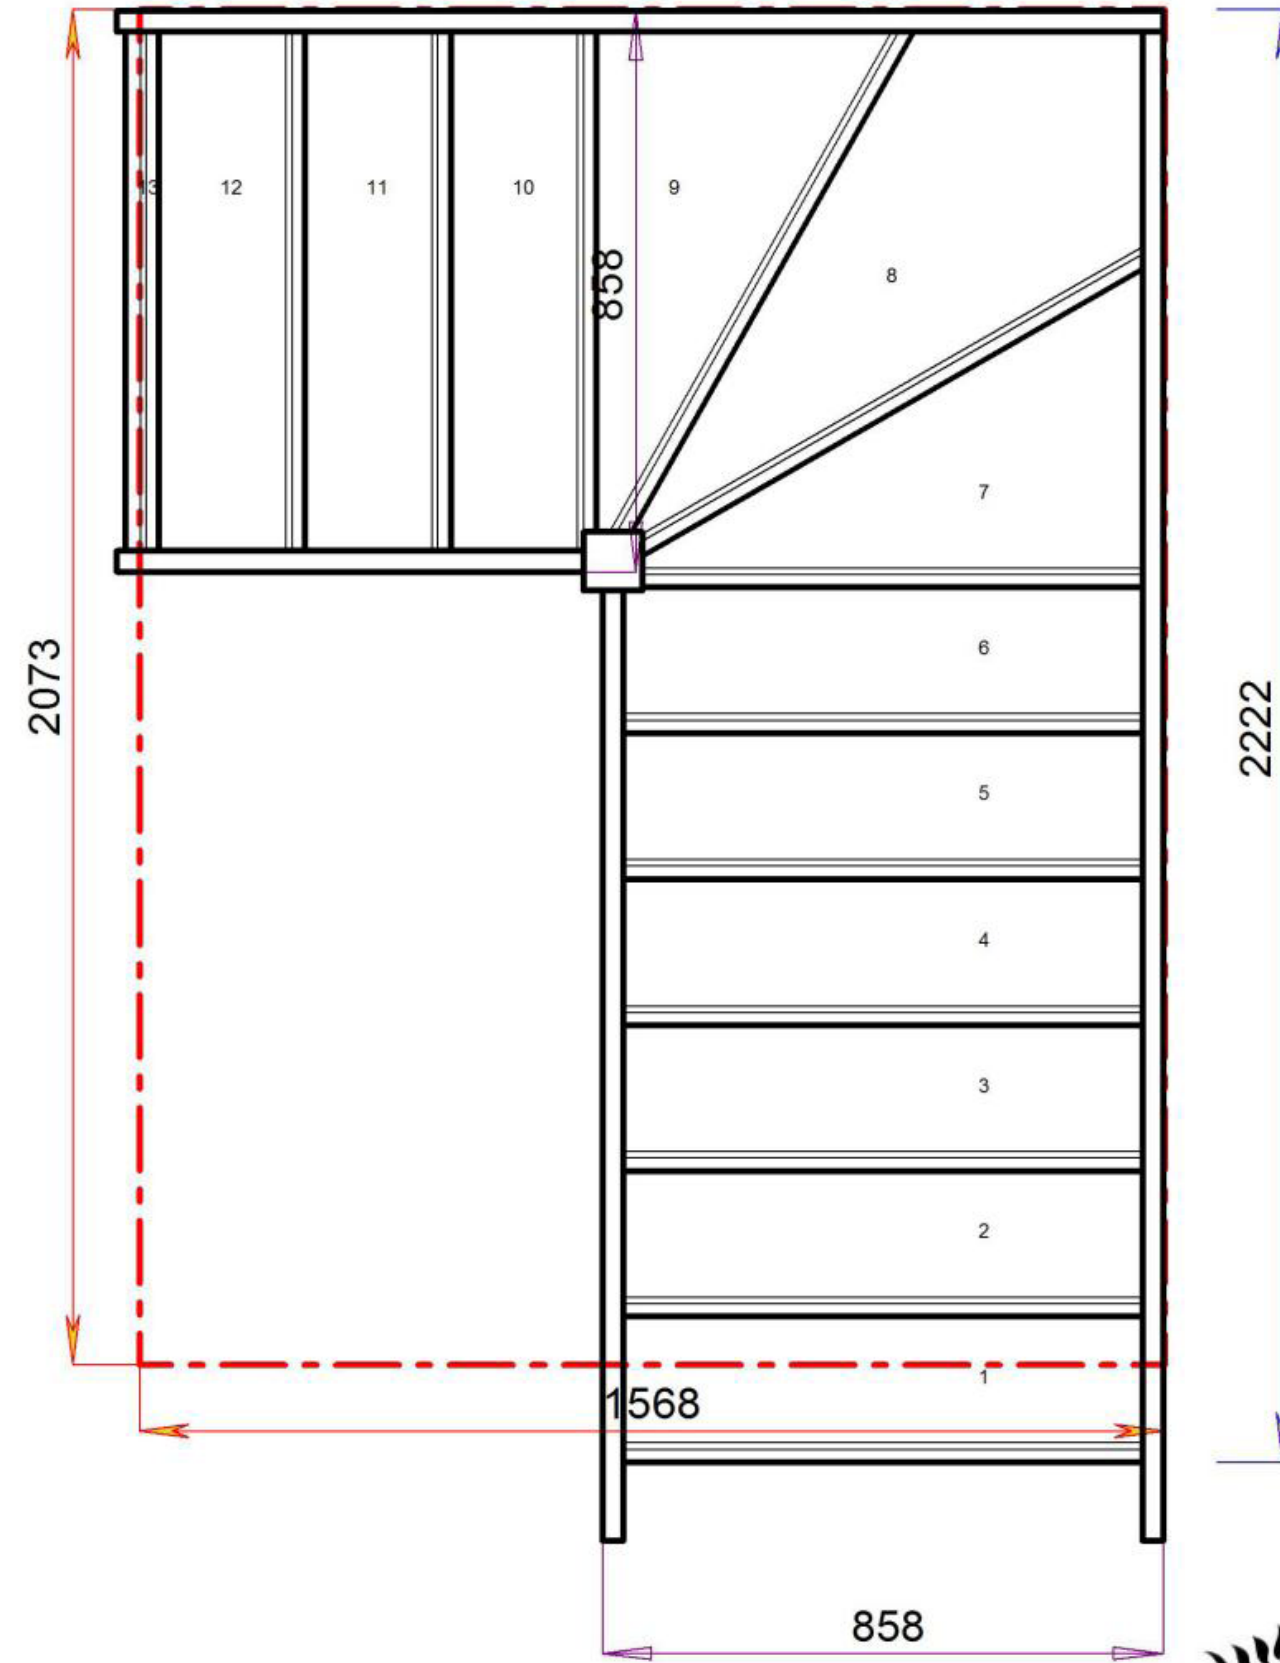

S4W35N-LH

Stair:S4W35N-LH

Floor to floor height

2600.000 mm

© 0809632B/11035

Stair:S5W34N-LH

Stair Layouts-SW-13

S5W34N-LH

© 0809632B/11035

Floor to floor height

2600.000 mm

Stair Layouts-SW-13

S6W33N-LH

Stair:S6W33N-LH

STAIRPLAN

STAIRPLAN

Floor to floor height

2600.000 mm

© 0809632B/11035

© 0809632B/11035

Stair Layouts-SW-13

S7W32N-LH

Floor to floor height

2600.000 mm

Floor to floor height

2600.000 mm

Stair:S9W3N-LH