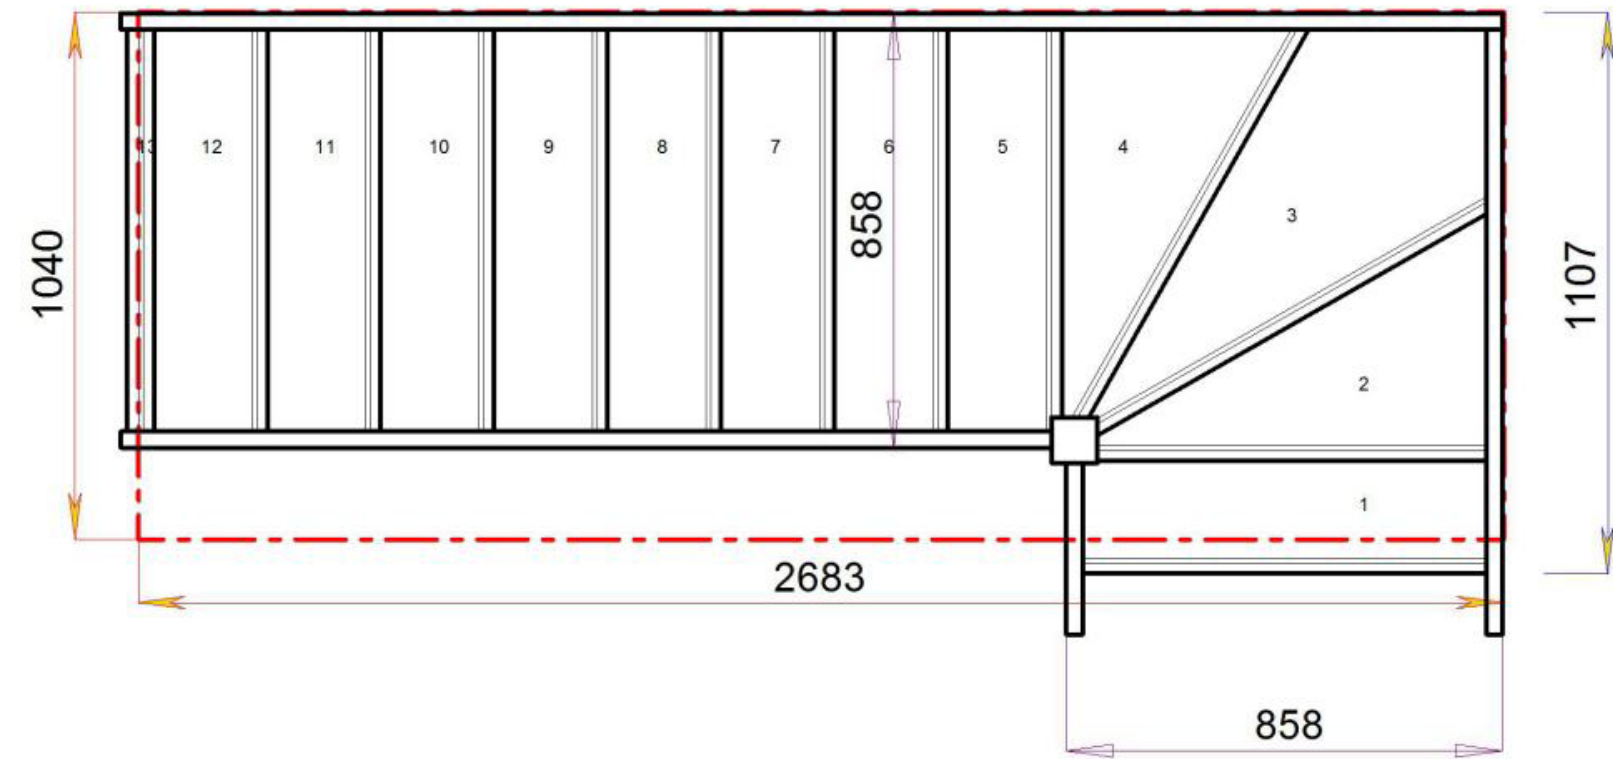

© 08090632B/11035

© 08090632B/11035

Stair Layouts-SW-13

SW39N-LH

Stair:SW39N-LH

Floor to floor height

2600.000 mm

Stair Layouts-SW-13

S1W38N-LH

© 080906325/11035

Stair:S1W38N-LH

Floor to floor height

2600.000 mm

Stair Layouts-SW-13

S2W37N-LH

Stair:S2W37N-LH

Floor to floor height

2600.000 mm

Stair Layouts-SW-13

S3W36N-LH

Stair:S3W36N-LH

Floor to floor height

2600.000 mm

Stair Layouts-SW-13

Floor to floor height

2600.000 mm

Stair:S9W3N-LH