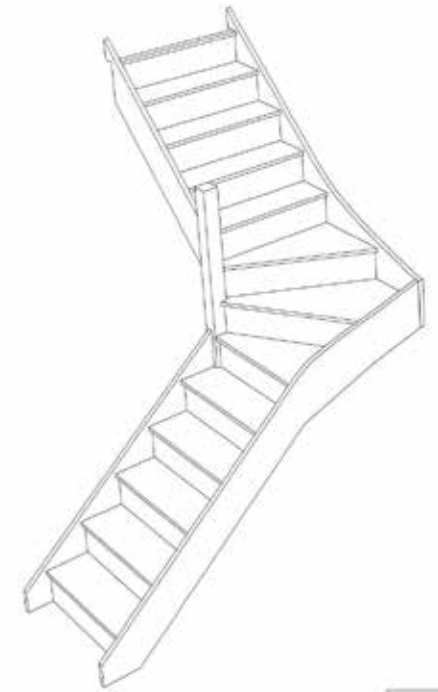

STAIRPLAN

Left Hand Single Winder Staircases - Plan Layouts - No Handrails (3 Kite Winder)

Stair:SW39N-LH

Stair:S1W38N-LH

Stair:S2W37N-LH

Stair:S3W36N-LH

Stair:S4W35N-LH

Stair:S5W34N-LH

Stair:S6W33N-LH

Stair:S7W32N-LH

Stair:S8W31N-LH

Stair:S9W3N-LH

Standard Width Trade Range Models can be [ordered online](#), for all other [stair models](#) and custom sizing contact us for a quotation.

sales@stairplan.com
01952 608853

© 08090632B/11035

© 08090632B/11035

Stair Layouts-SW-13

SW39N-LH

Stair:SW39N-LH

Floor to floor height

2600.000 mm

Stair Layouts-SW-13