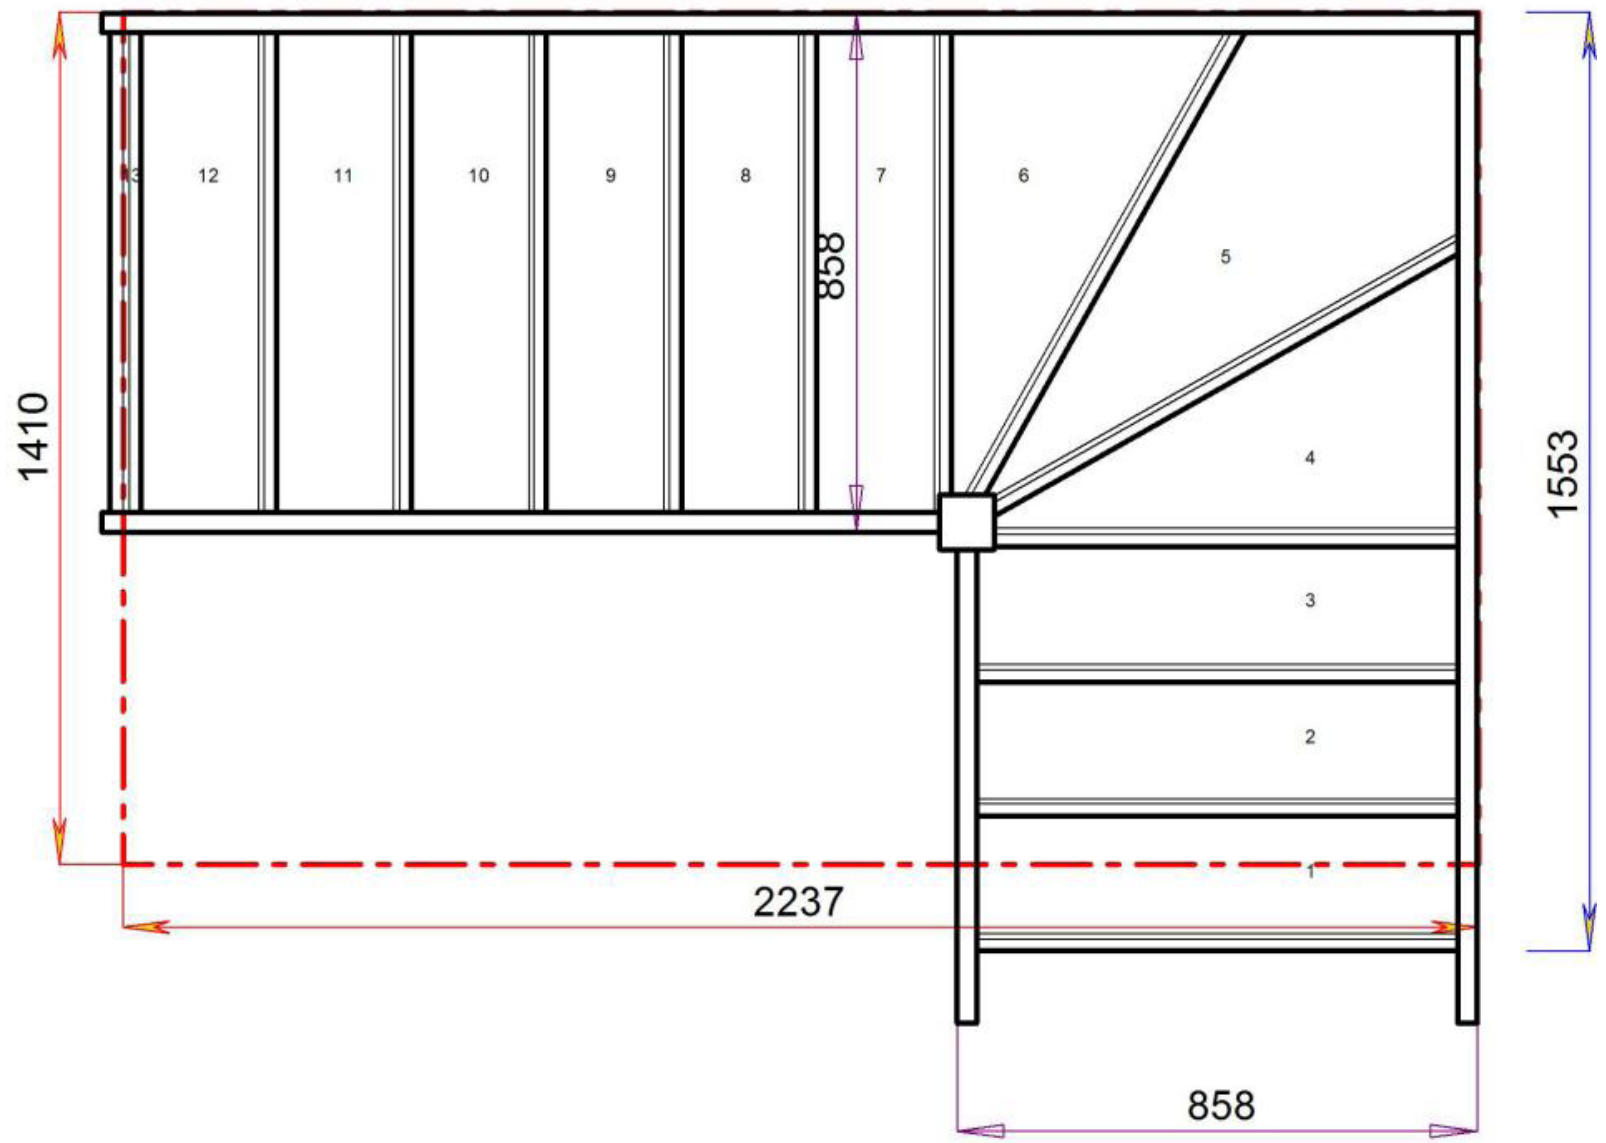

© 08090632B/11035

© 08090632B/11035

Stair Layouts-SW-13

SW39N-LH

Stair:SW39N-LH

Floor to floor height

2600.000 mm

Stair Layouts-SW-13

S1W38N-LH

© 080906325/11035

Stair:S1W38N-LH

Floor to floor height

2600.000 mm

Stair Layouts-SW-13

S2W37N-LH

Stair:S2W37N-LH

Floor to floor height

2600.000 mm

Stair Layouts-SW-13

S3W36N-LH

Stair:S3W36N-LH

Floor to floor height

2600.000 mm

Stair Layouts-SW-13

S4W35N-LH

Stair:S4W35N-LH

Floor to floor height

2600.000 mm

© 0809632B/11035

Stair:S5W34N-LH

Stair Layouts-SW-13

S5W34N-LH