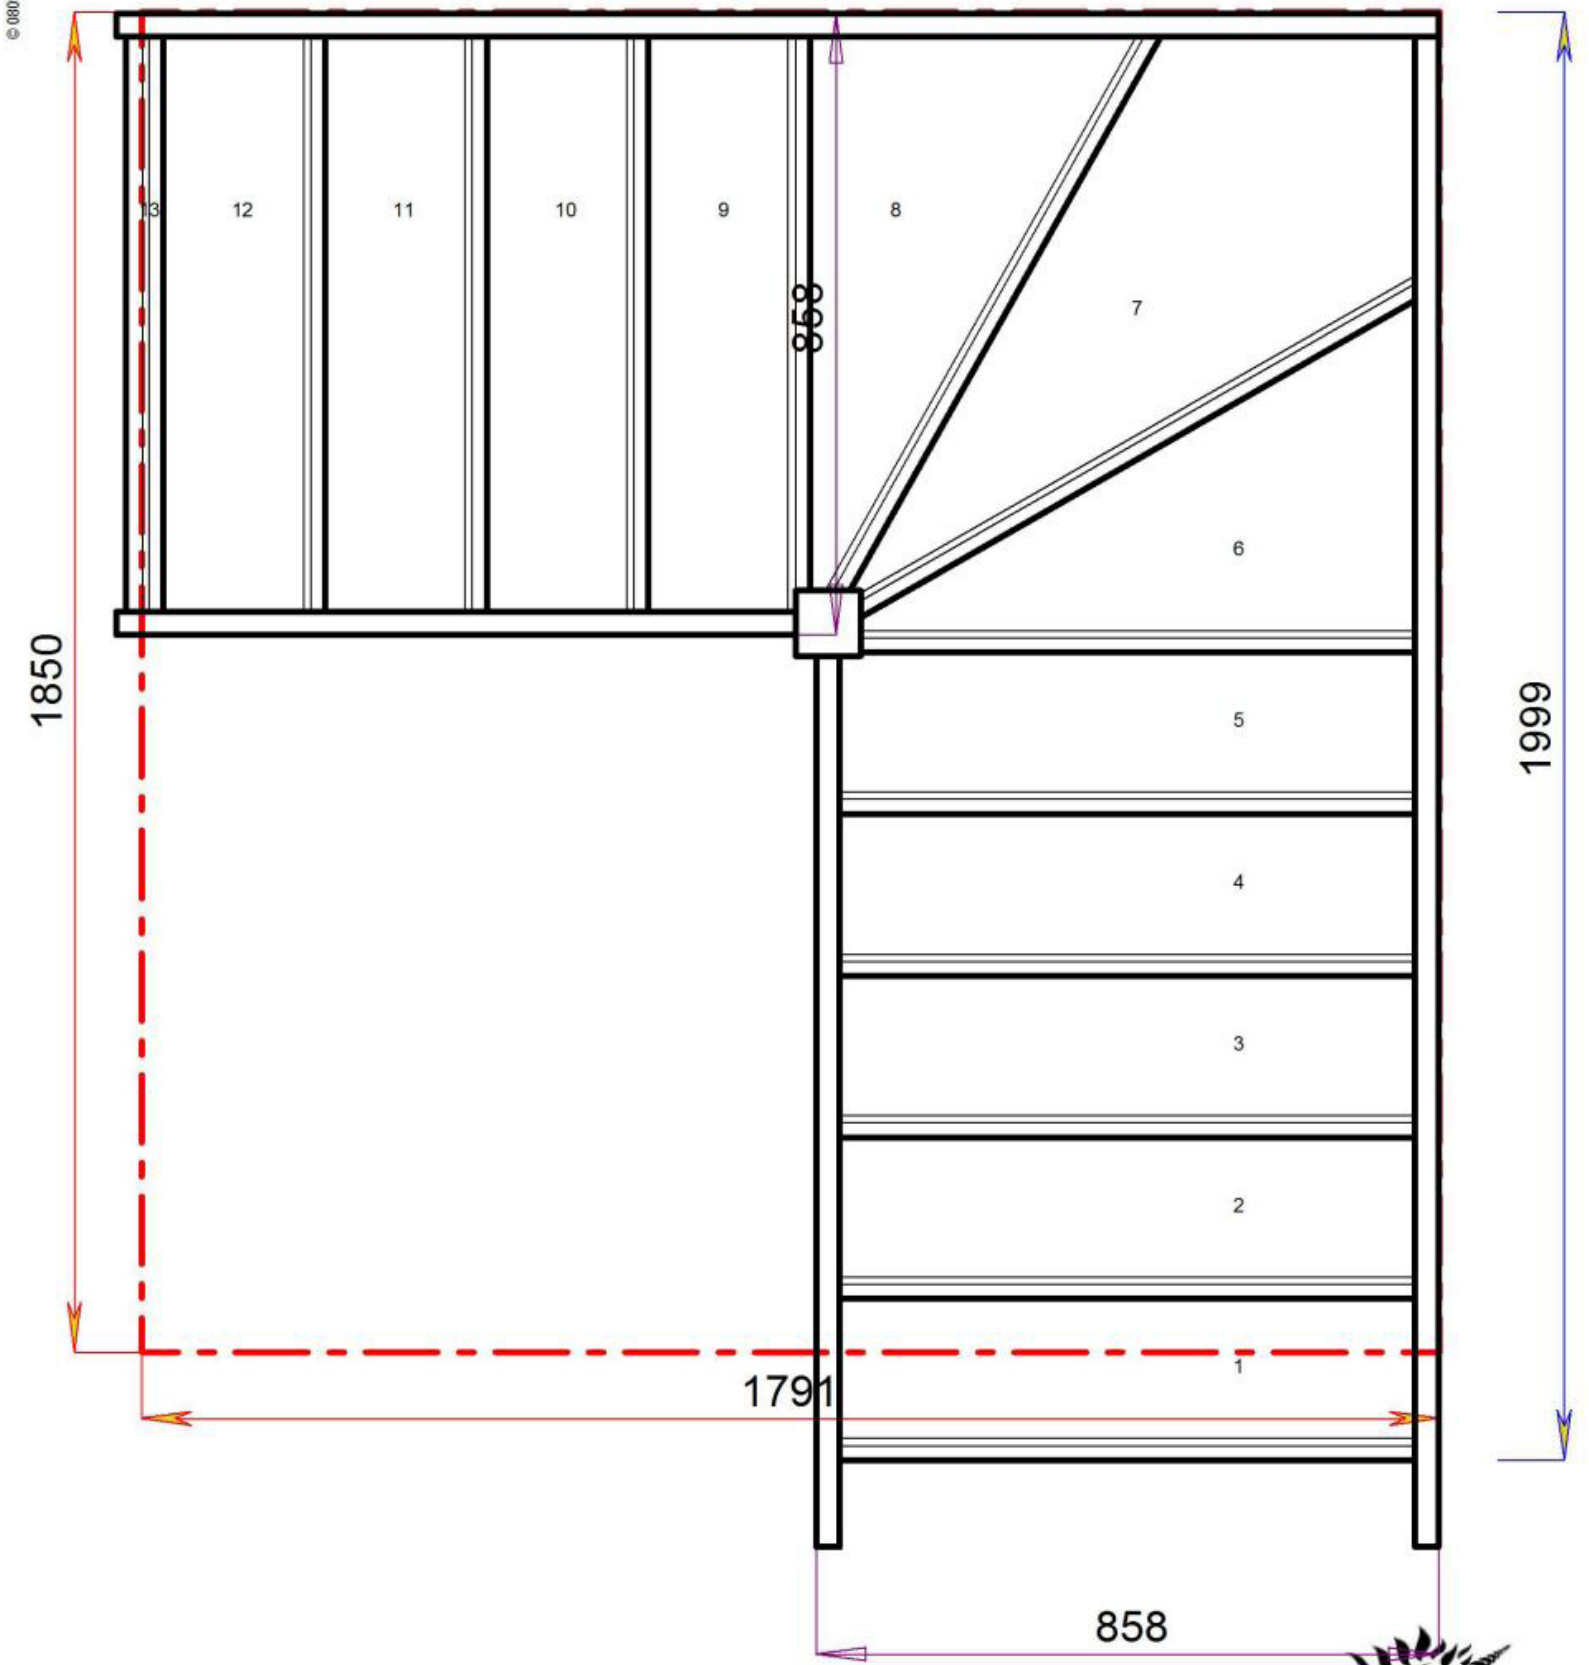

Floor to floor height

2600.000 mm

Stair Layouts-SW-13

S3W36N-LH

Stair:S3W36N-LH

Floor to floor height

2600.000 mm

Stair Layouts-SW-13

S4W35N-LH

Stair:S4W35N-LH

Floor to floor height

2600.000 mm

© 0809632B/11035

Stair:S5W34N-LH

Stair Layouts-SW-13

S5W34N-LH

© 0809632B/11035

Floor to floor height

2600.000 mm

Stair Layouts-SW-13

S6W33N-LH

Stair:S6W33N-LH

STAIRPLAN

STAIRPLAN

Floor to floor height

2600.000 mm

Stair:S9W3N-LH