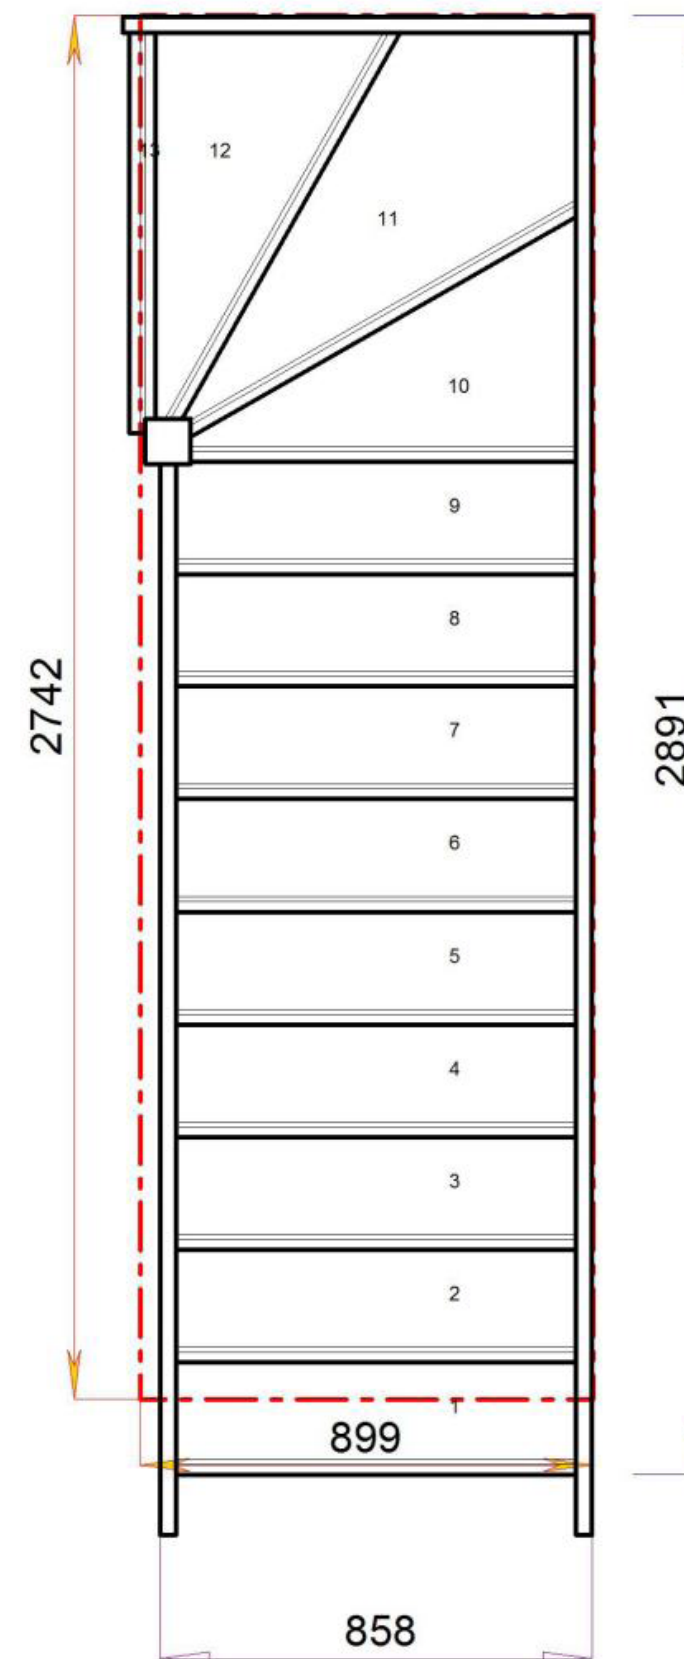

S4W35N-LH

Stair:S4W35N-LH

Floor to floor height

2600.000 mm

© 0809632B/11035

Stair:S5W34N-LH

Stair Layouts-SW-13

S5W34N-LH

Floor to floor height

2600.000 mm

© 0809632B/11035

© 0809632B/11035

Stair Layouts-SW-13

S7W32N-LH

Floor to floor height

2600.000 mm

Stair:S7W32N-LH

Stair Layouts-SW-13

S8W31N-LH

Floor to floor height

2600.000 mm

Stair:S8W31N-LH

Stair Layouts-SW-13

S9W3N-LH

Floor to floor height

2600.000 mm

Stair:S9W3N-LH