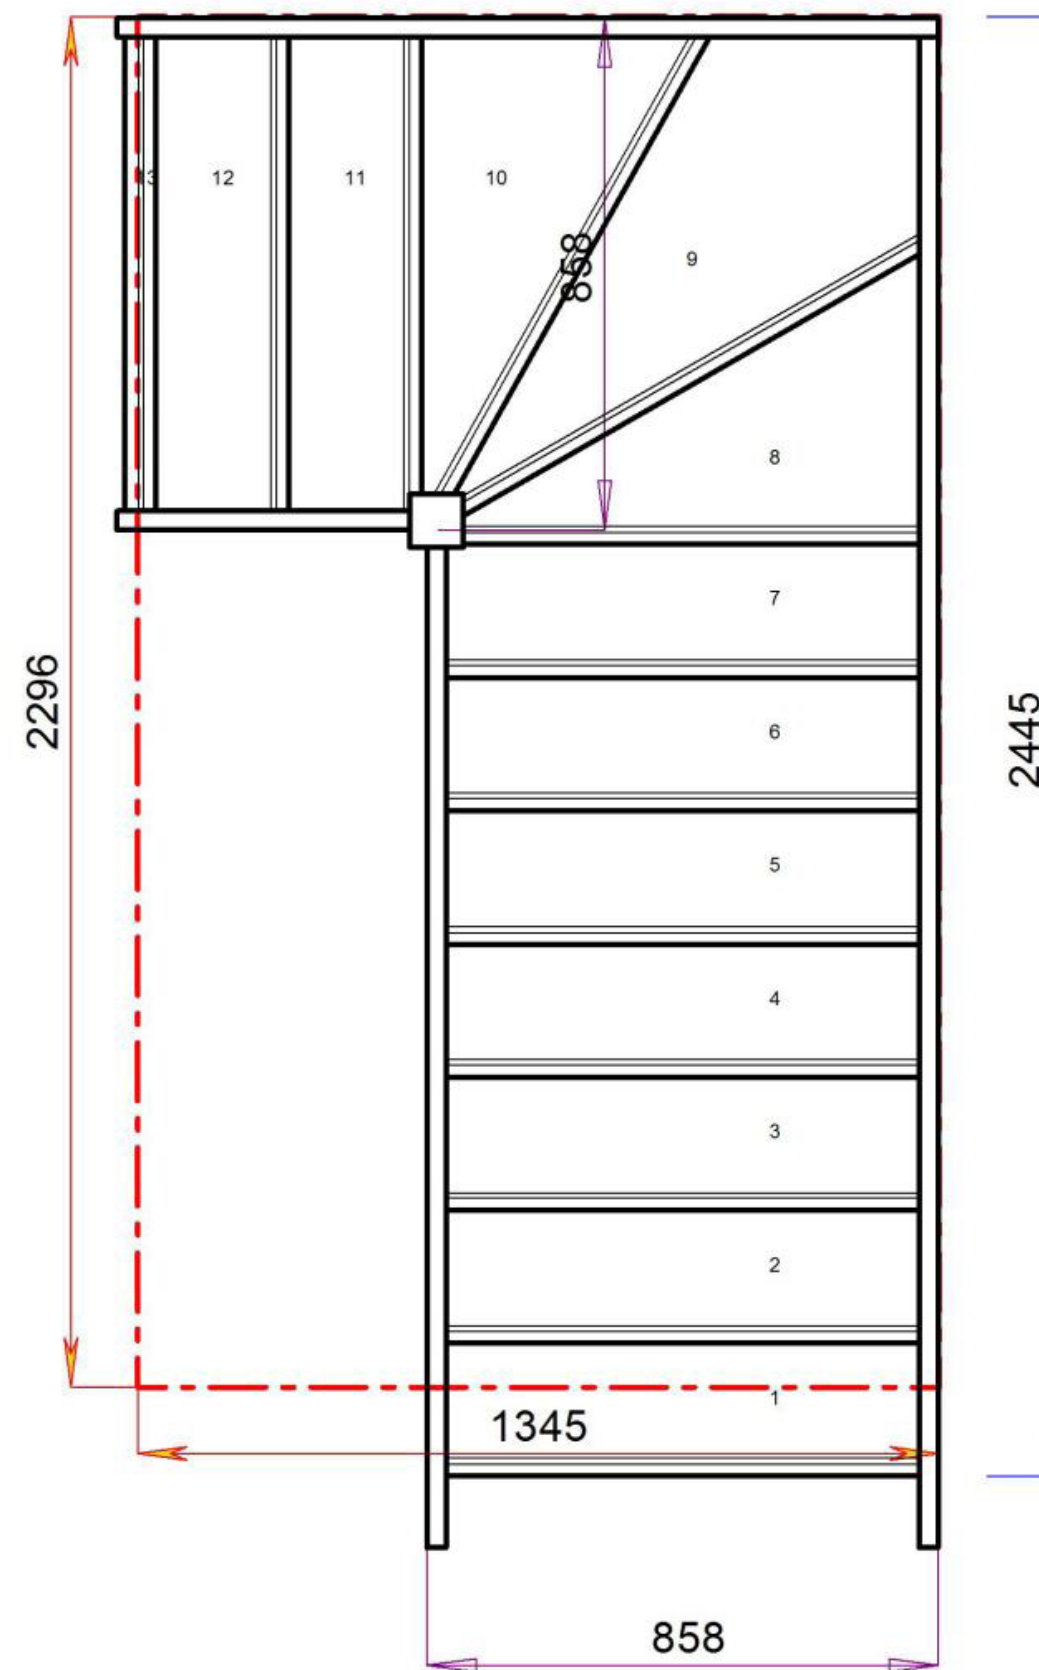

© 0809632B/11035

Floor to floor height

2600.000 mm

Stair Layouts-SW-13

S6W33N-LH

Stair:S6W33N-LH

STAIRPLAN

STAIRPLAN

Floor to floor height

2600.000 mm

© 0809632B/11035

© 0809632B/11035

Stair Layouts-SW-13

S7W32N-LH

Floor to floor height

2600.000 mm

Stair:S7W32N-LH

Stair Layouts-SW-13

S8W31N-LH

Floor to floor height

2600.000 mm

Stair:S8W31N-LH

Stair Layouts-SW-13

S9W3N-LH

Floor to floor height

2600.000 mm

Stair:S9W3N-LH