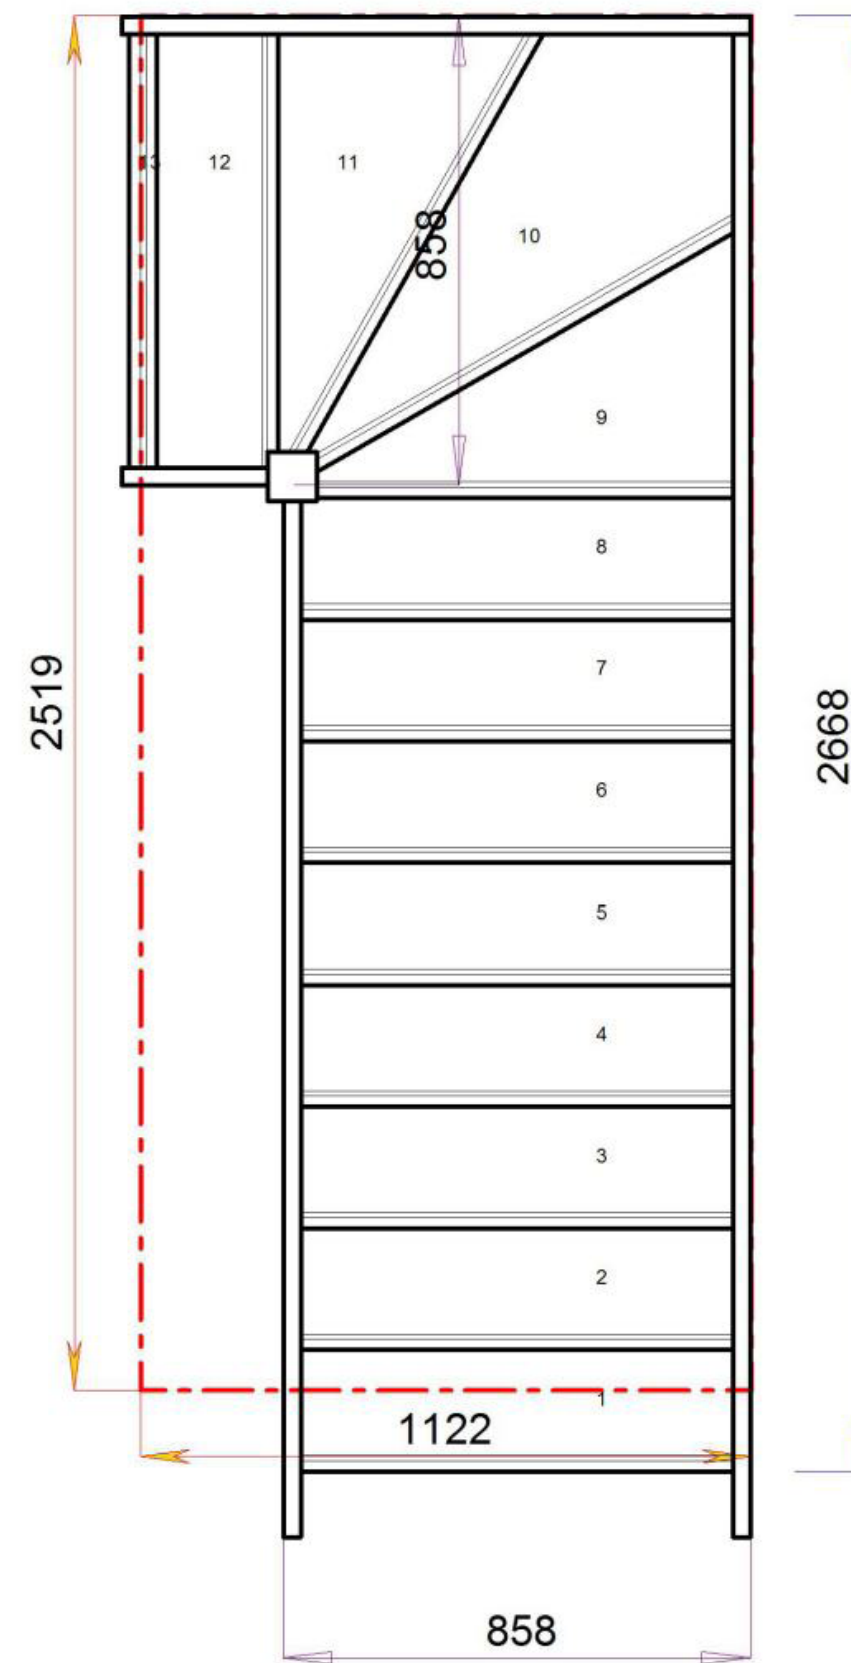

© 0809632B/11035

Floor to floor height

2600.000 mm

Stair Layouts-SW-13

S6W33N-LH

Stair:S6W33N-LH

STAIRPLAN

STAIRPLAN

Floor to floor height

2600.000 mm

© 0809632B/11035

© 0809632B/11035

Stair Layouts-SW-13

S7W32N-LH

Floor to floor height

2600.000 mm

Stair:S7W32N-LH

Stair Layouts-SW-13

S8W31N-LH

Floor to floor height

2600.000 mm

Stair:S8W31N-LH

Stair Layouts-SW-13

S9W3N-LH

Floor to floor height

2600.000 mm

Stair:S9W3N-LH