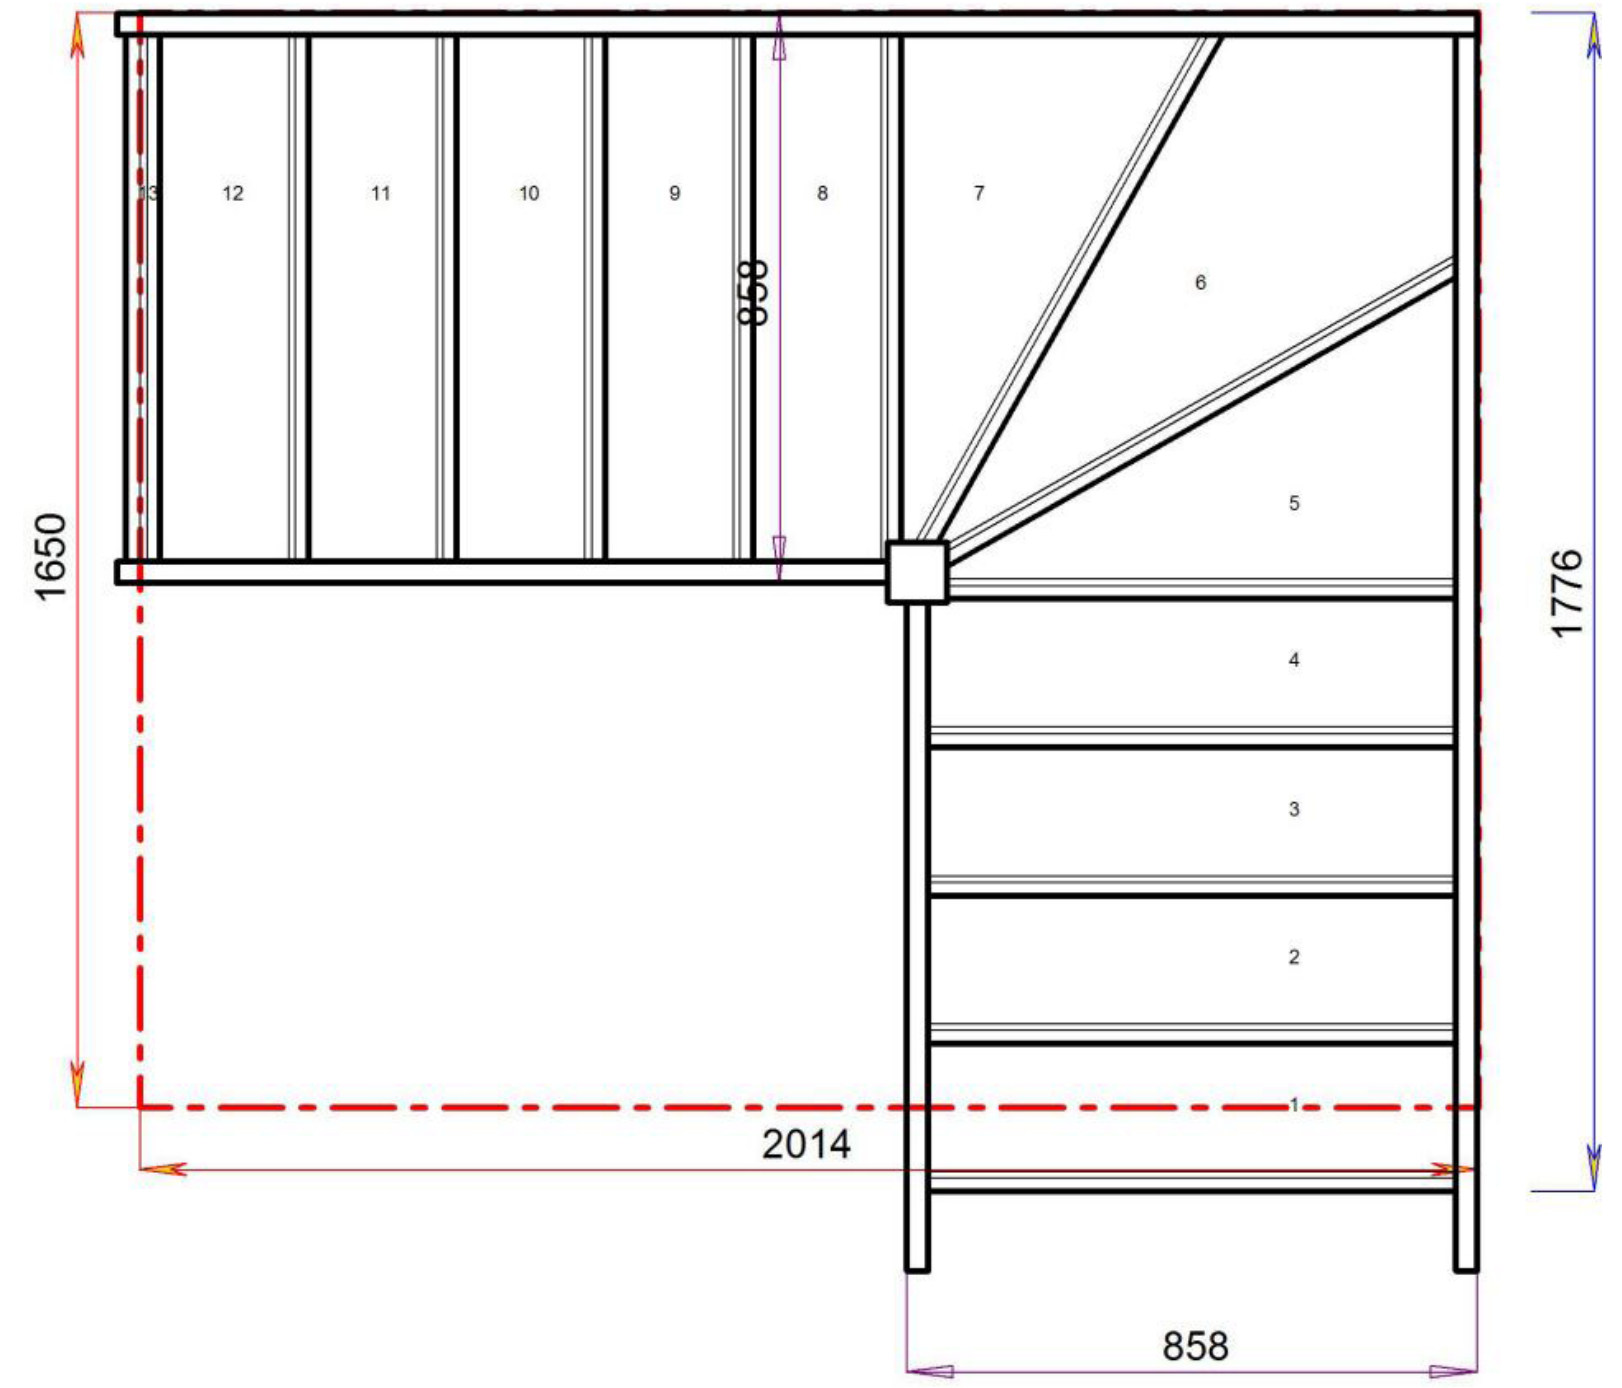

Floor to floor height

2600.000 mm

Stair Layouts-SW-13

S3W36N-LH

Stair:S3W36N-LH

Floor to floor height

2600.000 mm

Stair Layouts-SW-13

S4W35N-LH

Stair:S4W35N-LH

Floor to floor height

2600.000 mm

© 0809632B/11035

Stair:S5W34N-LH

Stair Layouts-SW-13

S5W34N-LH

© 0809632B/11035

Floor to floor height

2600.000 mm

Stair Layouts-SW-13

S6W33N-LH

Stair:S6W33N-LH

STAIRPLAN

STAIRPLAN

Floor to floor height

2600.000 mm

Stair:S9W3N-LH