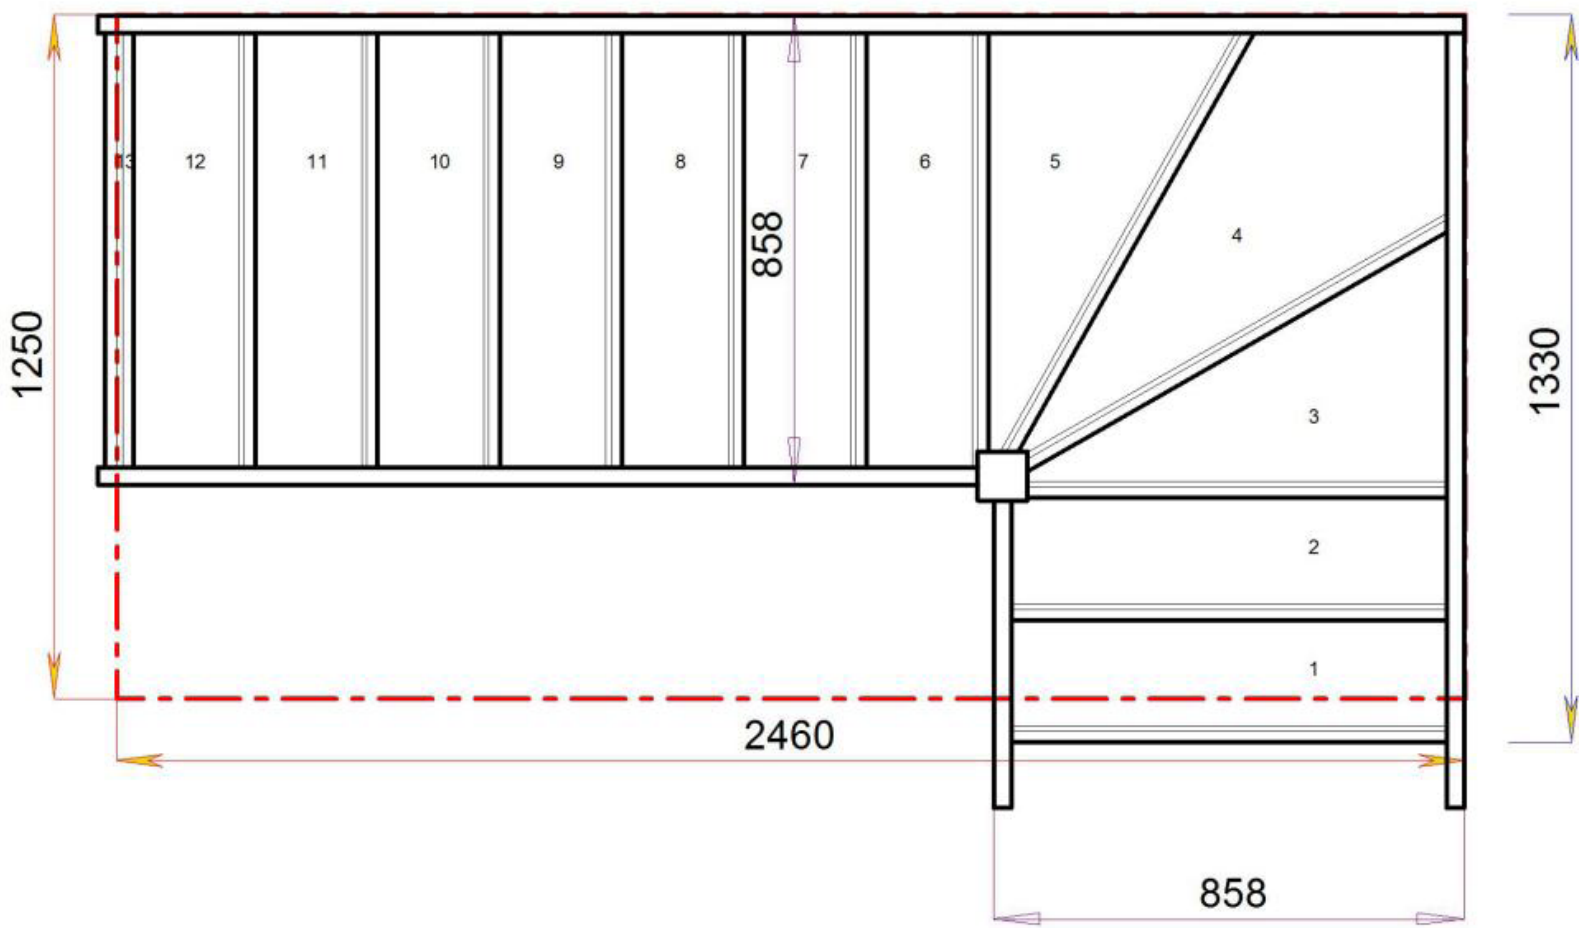

S1W38N-LH

© 080906325/11035

Stair:S1W38N-LH

Floor to floor height

2600.000 mm

Stair Layouts-SW-13

S2W37N-LH

Stair:S2W37N-LH

Floor to floor height

2600.000 mm

Stair Layouts-SW-13

S3W36N-LH

Stair:S3W36N-LH

Floor to floor height

2600.000 mm

Stair Layouts-SW-13

© 0809632B/11035

Floor to floor height

2600.000 mm

Stair Layouts-SW-13

S6W33N-LH

Stair:S6W33N-LH

STAIRPLAN

STAIRPLAN

Floor to floor height

2600.000 mm

Stair:S9W3N-LH