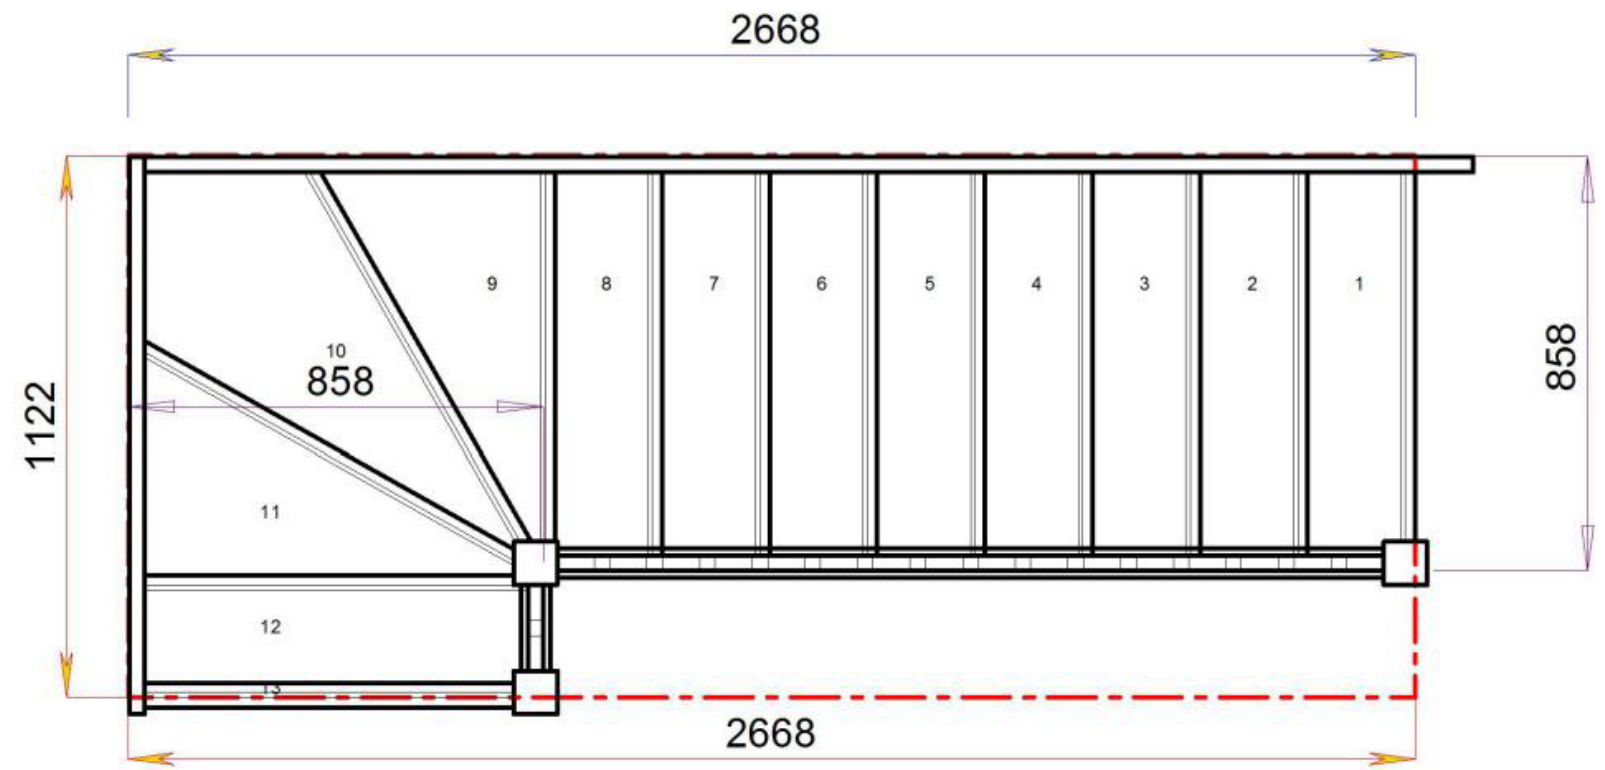

Stair:S4W35N-LH-HR

Floor to floor height

2600.000 mm

Stair:S5W34N-LH-HR

Stair Layouts-SW-13

S5W34N-LH-HR

Floor to floor height

2600.000 mm

© 08090632B/11035

© 08090632B/11035

Stair Layouts-SW-13

S6W33N-LH-HR

Stair:S6W33N-LH-HR

Floor to floor height

2600.000 mm

© 08090632B/11035

© 08090632B/11035

Stair Layouts-SW-13

S7W32N-LH-HR

Stair:S7W32N-LH-HR

Floor to floor height

2600.000 mm

Stair Layouts-SW-13

S8W31N-LH-HR

Stair:S8W31N-LH-HR

Floor to floor height

2600.000 mm

Stair Layouts-SW-13

S9W3N-LH-HR

Stair:S9W3N-LH-HR

Floor to floor height

2600.000 mm