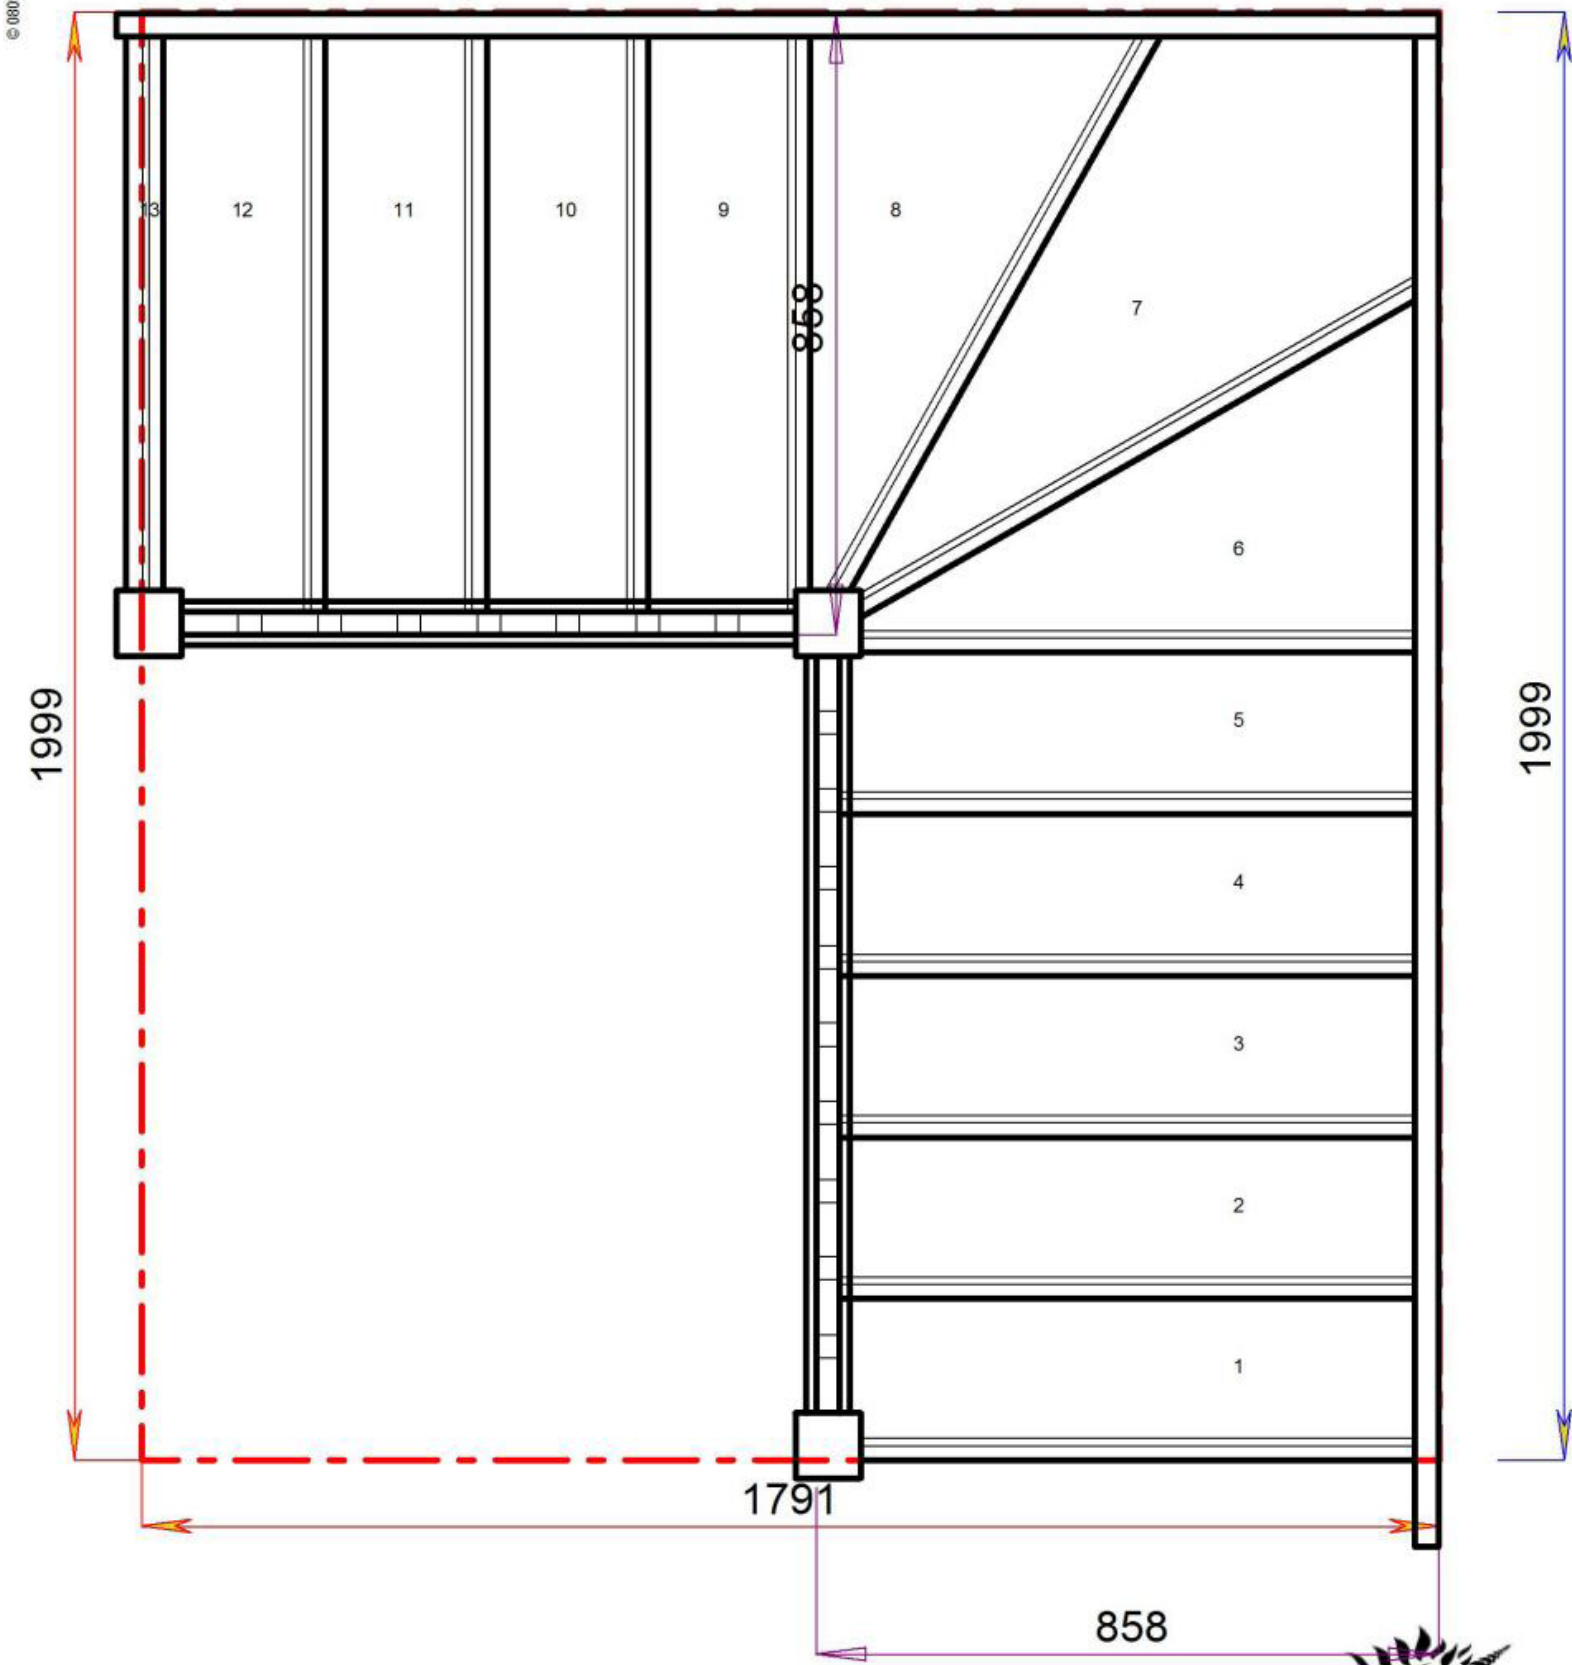

2600.000 mm

Stair Layouts-SW-13

S3W36N-LH-HR

Stair:S3W36N-LH-HR

Floor to floor height

2600.000 mm

Stair Layouts-SW-13

S4W35N-LH-HR

Stair:S4W35N-LH-HR

Floor to floor height

2600.000 mm

Stair:S5W34N-LH-HR

Stair Layouts-SW-13

S5W34N-LH-HR

Floor to floor height

2600.000 mm

© 08090632B/11035

© 08090632B/11035

Stair Layouts-SW-13

S6W33N-LH-HR

Stair:S6W33N-LH-HR

Floor to floor height

2600.000 mm

© 08090632B/11035

Stair:S8W31N-LH-HR

Floor to floor height

2600.000 mm

Stair Layouts-SW-13

S9W3N-LH-HR

Stair:S9W3N-LH-HR

Floor to floor height

2600.000 mm