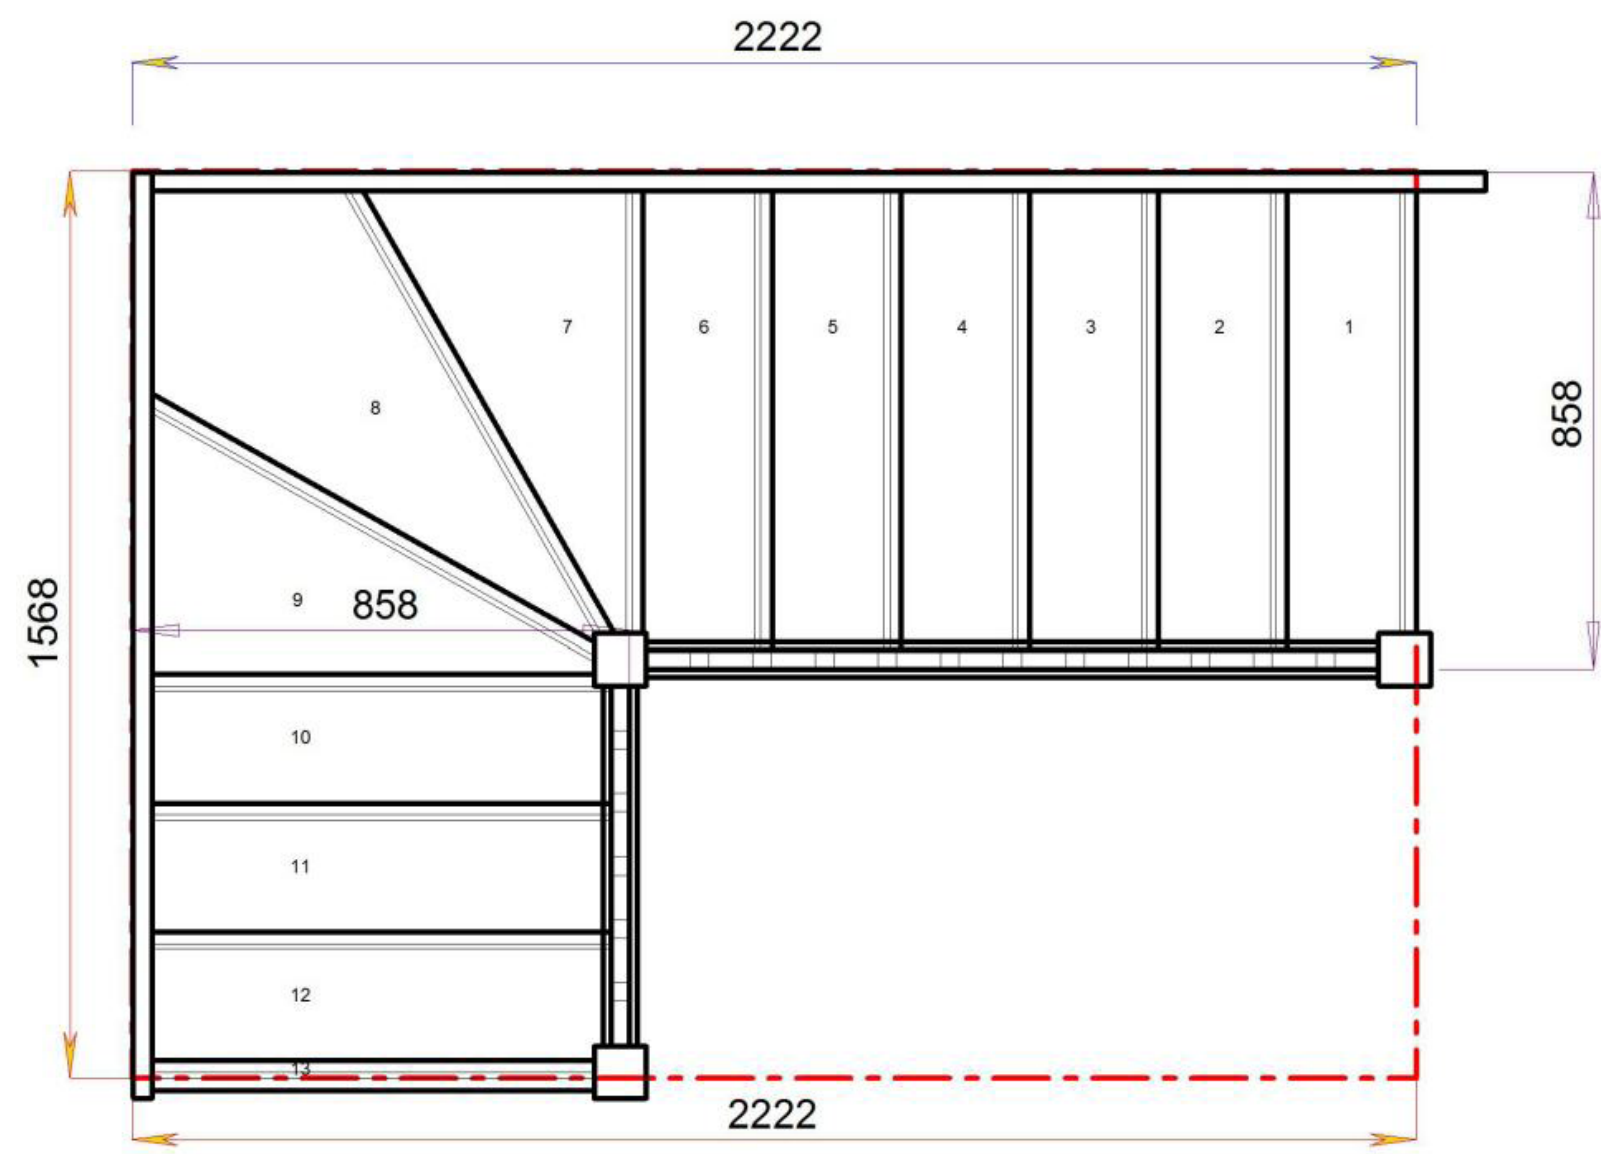

2600.000 mm

Stair Layouts-SW-13

S3W36N-LH-HR

Stair:S3W36N-LH-HR

Floor to floor height

2600.000 mm

Stair Layouts-SW-13

S4W35N-LH-HR

Stair:S4W35N-LH-HR

Floor to floor height

2600.000 mm

Stair:S5W34N-LH-HR

Stair Layouts-SW-13

S5W34N-LH-HR

Floor to floor height

2600.000 mm

© 08090632B/11035

© 08090632B/11035

Stair Layouts-SW-13

S6W33N-LH-HR

Stair:S6W33N-LH-HR

Floor to floor height

2600.000 mm

© 08090632B/11035

Stair:S8W31N-LH-HR

Floor to floor height

2600.000 mm

Stair Layouts-SW-13

S9W3N-LH-HR

Stair:S9W3N-LH-HR

Floor to floor height

2600.000 mm