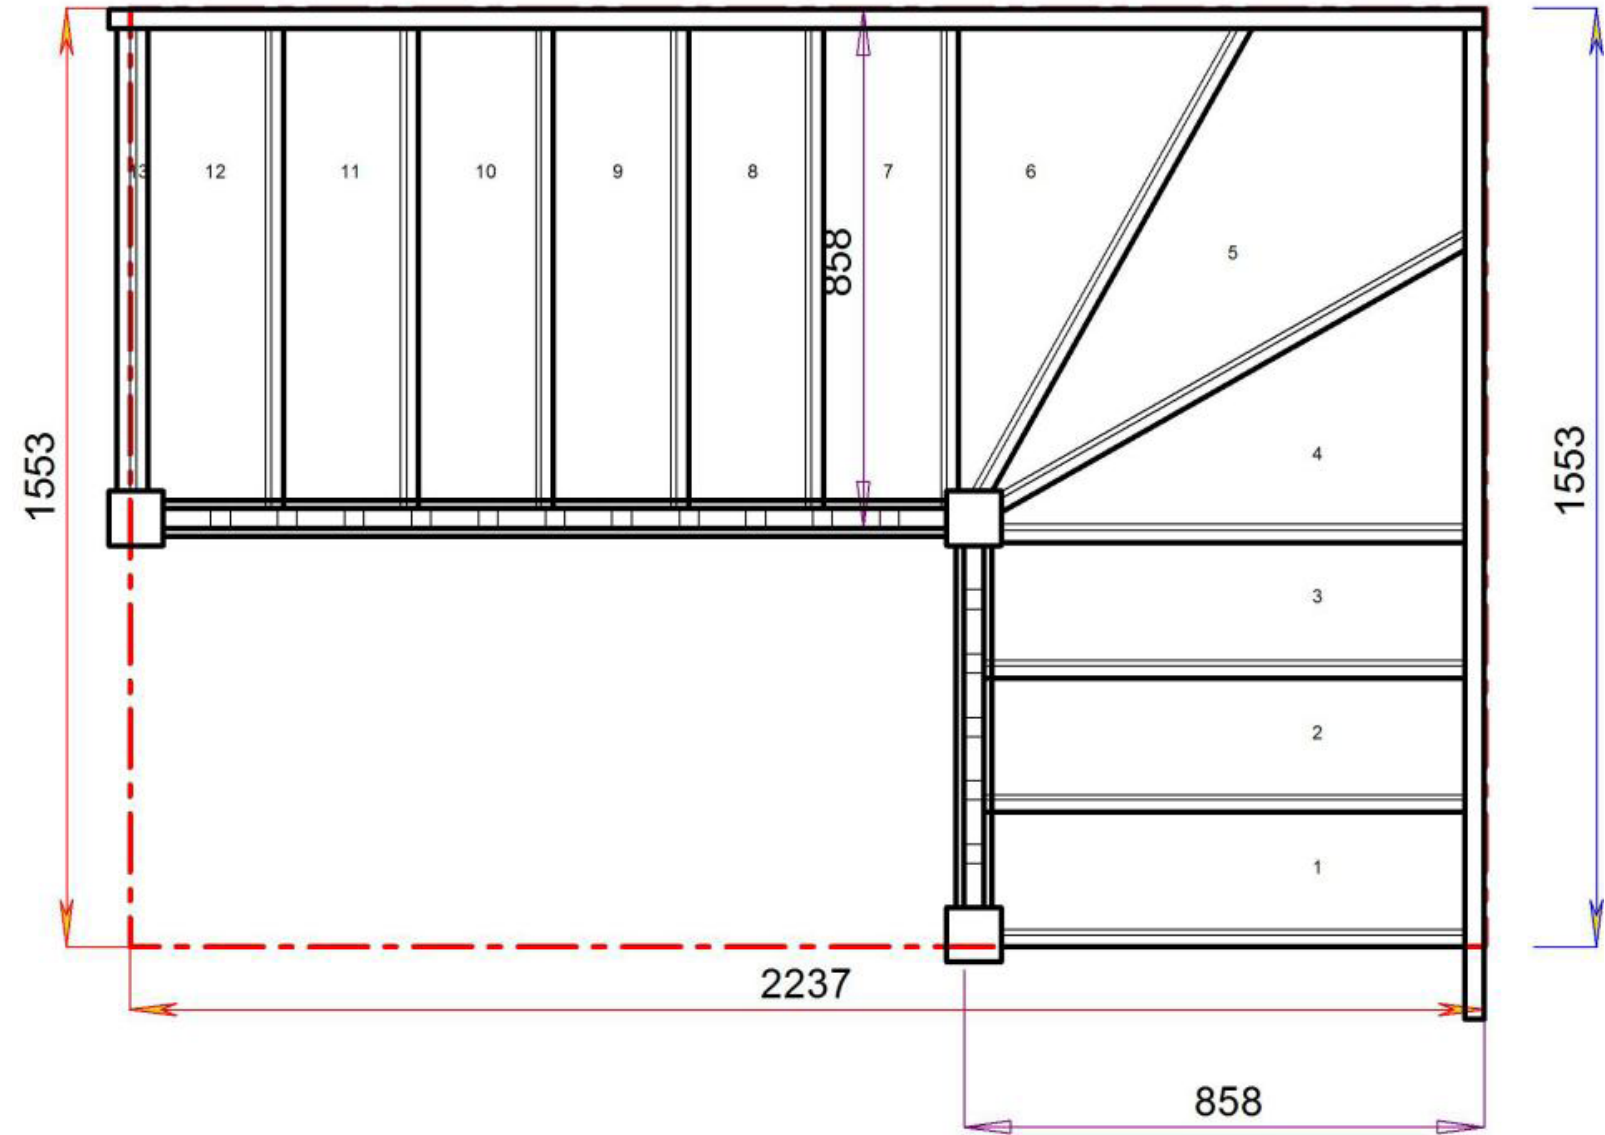

sales@stairplan.com
01952 608853

Stair Layouts-SW-13

SW39N-LH-HR

Stair:SW39N-LH-HR

Floor to floor height

2600.000 mm

© 080906325/11035

Stair Layouts-SW-13

S1W38N-LH-HR

Stair:S1W38N-LH-HR

Floor to floor height

2600.000 mm

Stair Layouts-SW-13

S2W37N-LH-HR

Stair:S2W37N-LH-HR

Floor to floor height

2600.000 mm

Stair Layouts-SW-13

S3W36N-LH-HR

Stair:S3W36N-LH-HR

Floor to floor height

2600.000 mm

Stair Layouts-SW-13

S4W35N-LH-HR

Stair:S4W35N-LH-HR

Floor to floor height

2600.000 mm

Stair:S5W34N-LH-HR

Stair Layouts-SW-13

S5W34N-LH-HR

Floor to floor height

2600.000 mm