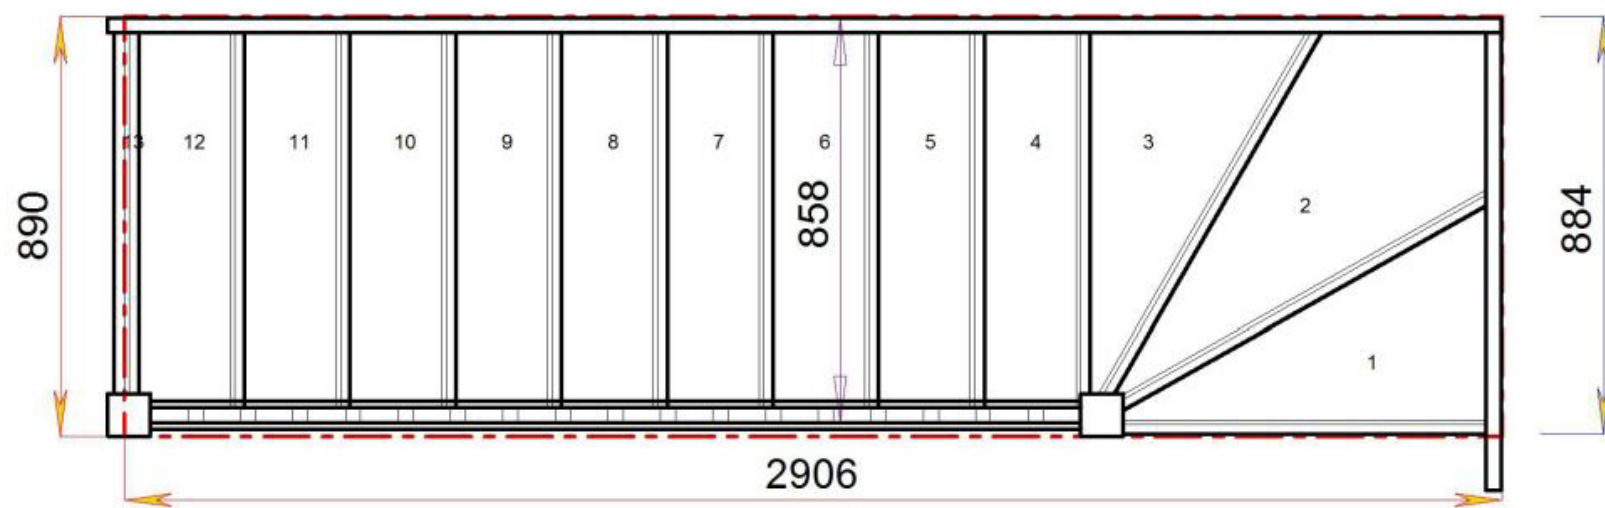

Stair:S6W33N-LH-HR

Stair:S7W32N-LH-HR

Stair:S8W31N-LH-HR

Stair:S9W3N-LH-HR

Standard Width Trade Range Models can be [ordered online](#), for all other [stair models](#) and custom sizing contact us for a quotation.

sales@stairplan.com
01952 608853

Stair Layouts-SW-13

SW39N-LH-HR

Stair:SW39N-LH-HR

Floor to floor height

2600.000 mm

© 080906325/11035

Stair Layouts-SW-13

S1W38N-LH-HR

Stair:S1W38N-LH-HR

Floor to floor height

2600.000 mm

Stair Layouts-SW-13

S2W37N-LH-HR

Stair:S2W37N-LH-HR

Floor to floor height

Stair:S4W35N-LH-HR

Floor to floor height

2600.000 mm

Stair:S5W34N-LH-HR

Stair Layouts-SW-13

S5W34N-LH-HR

Floor to floor height

2600.000 mm