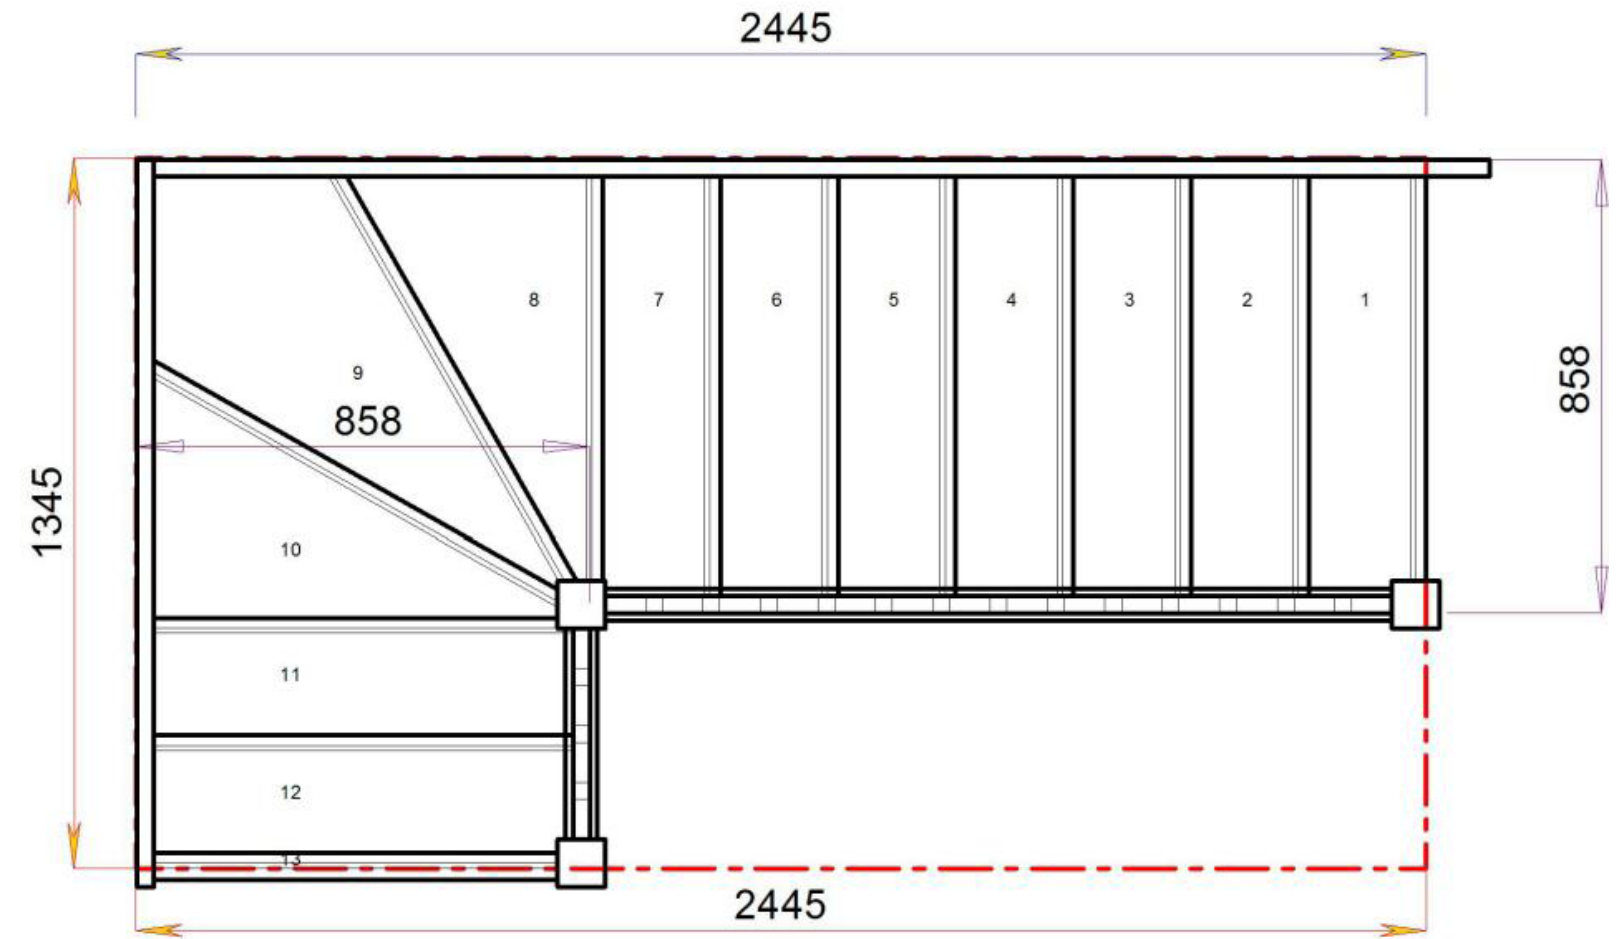

Stair:S4W35N-LH-HR

Floor to floor height

2600.000 mm

Stair:S5W34N-LH-HR

Stair Layouts-SW-13

S5W34N-LH-HR

Floor to floor height

2600.000 mm

© 08090632B/11035

© 08090632B/11035

Stair Layouts-SW-13

S6W33N-LH-HR

Stair:S6W33N-LH-HR

Floor to floor height

2600.000 mm

© 08090632B/11035

© 08090632B/11035

Stair Layouts-SW-13

S7W32N-LH-HR

Stair:S7W32N-LH-HR

Floor to floor height

2600.000 mm

Stair Layouts-SW-13

S8W31N-LH-HR

Stair:S8W31N-LH-HR

Floor to floor height

2600.000 mm

Stair Layouts-SW-13

S9W3N-LH-HR

Stair:S9W3N-LH-HR

Floor to floor height

2600.000 mm