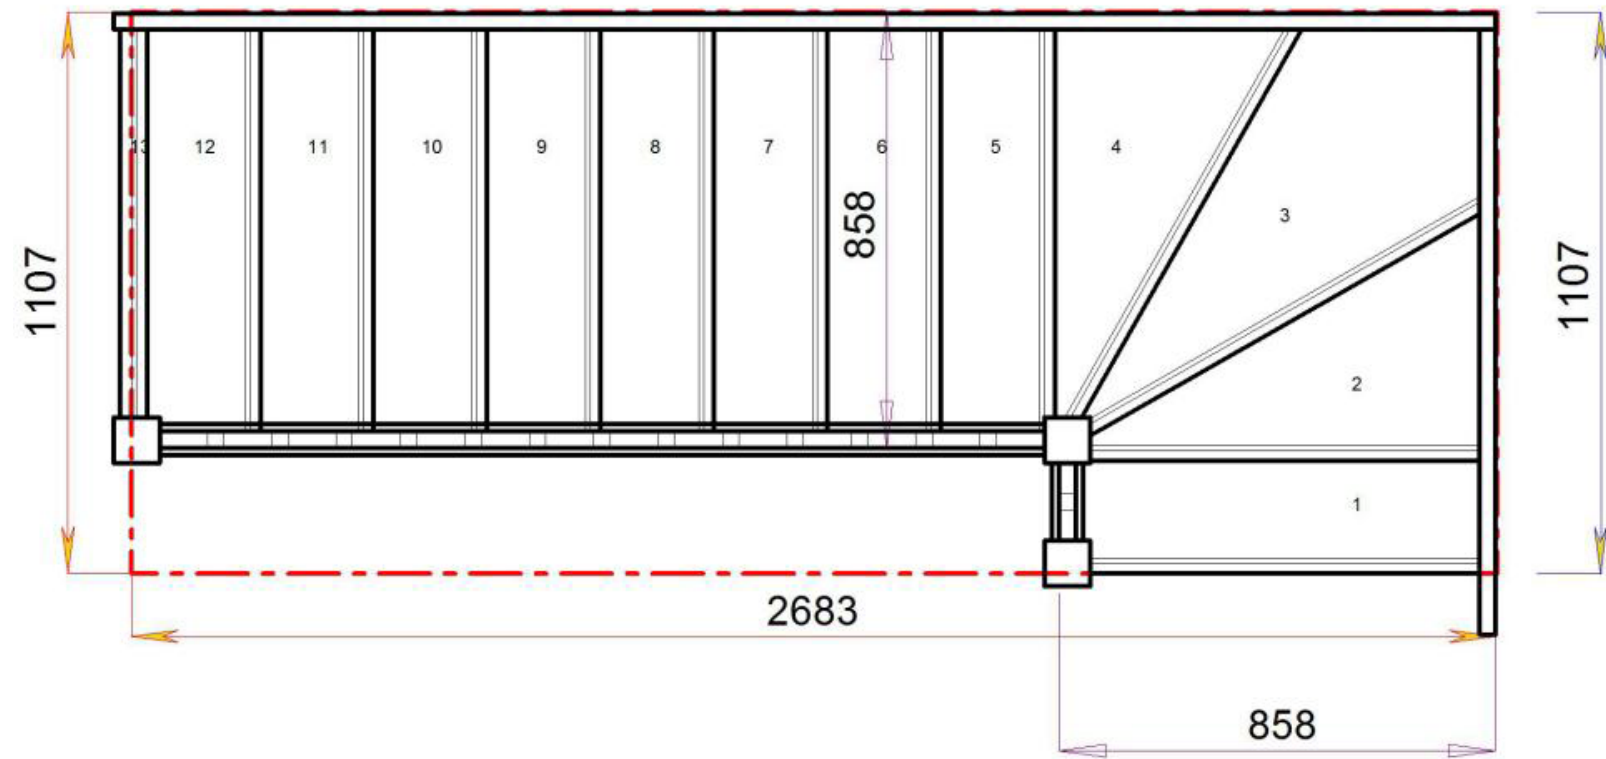

sales@stairplan.com
01952 608853

Stair Layouts-SW-13

SW39N-LH-HR

Stair:SW39N-LH-HR

Floor to floor height

2600.000 mm

© 080906325/11035

Stair Layouts-SW-13

S1W38N-LH-HR

Stair:S1W38N-LH-HR

Floor to floor height

2600.000 mm

Stair Layouts-SW-13

S2W37N-LH-HR

Stair:S2W37N-LH-HR

Floor to floor height

2600.000 mm

Stair Layouts-SW-13

S3W36N-LH-HR

Stair:S3W36N-LH-HR

Floor to floor height

2600.000 mm

Stair Layouts-SW-13

S4W35N-LH-HR

Stair:S4W35N-LH-HR

Floor to floor height

2600.000 mm

Stair:S5W34N-LH-HR

Stair Layouts-SW-13

S5W34N-LH-HR

Floor to floor height

2600.000 mm