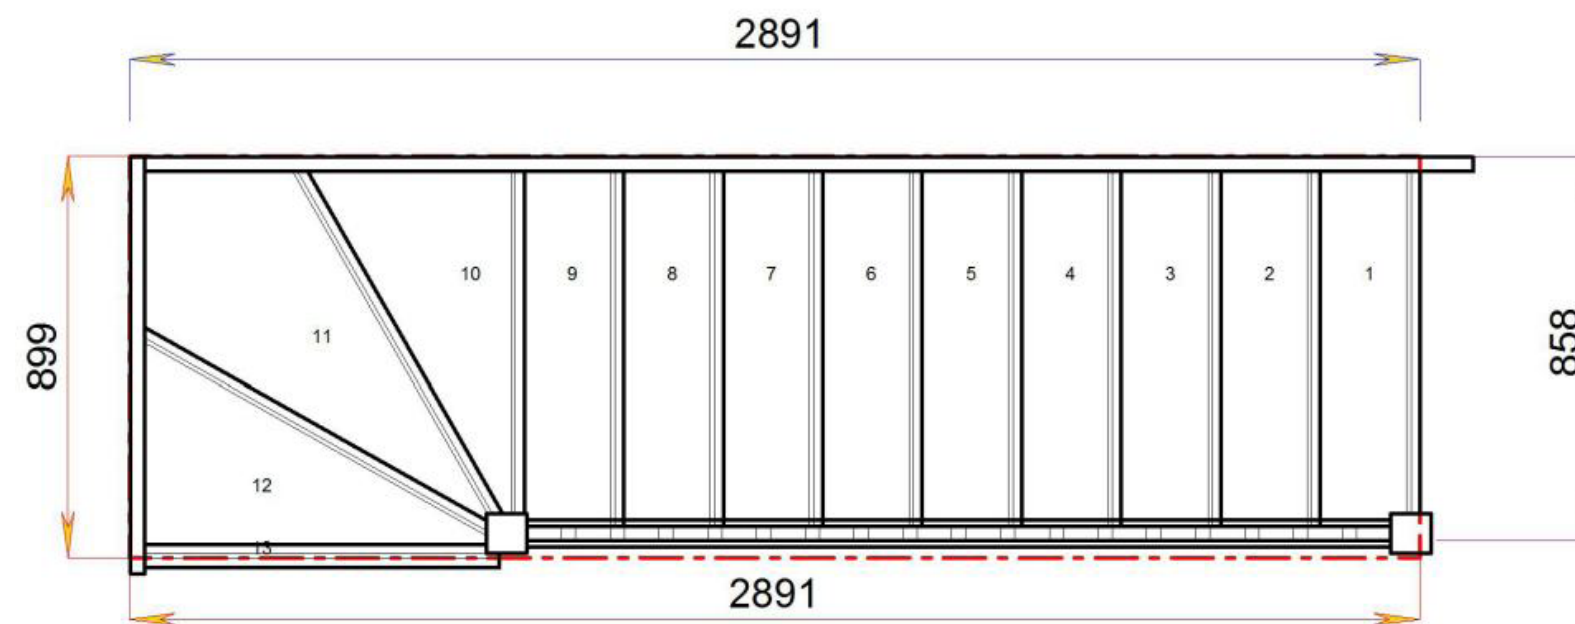

Stair:S4W35N-LH-HR

Floor to floor height

2600.000 mm

Stair:S5W34N-LH-HR

Stair Layouts-SW-13

S5W34N-LH-HR

Floor to floor height

2600.000 mm

© 08090632B/11035

© 08090632B/11035

Stair Layouts-SW-13

S6W33N-LH-HR

Stair:S6W33N-LH-HR

Floor to floor height

2600.000 mm

© 08090632B/11035

© 08090632B/11035

Stair Layouts-SW-13

S7W32N-LH-HR

Stair:S7W32N-LH-HR

Floor to floor height

2600.000 mm

Stair Layouts-SW-13

S8W31N-LH-HR

Stair:S8W31N-LH-HR

Floor to floor height

2600.000 mm

Stair Layouts-SW-13

S9W3N-LH-HR

Stair:S9W3N-LH-HR

Floor to floor height

2600.000 mm