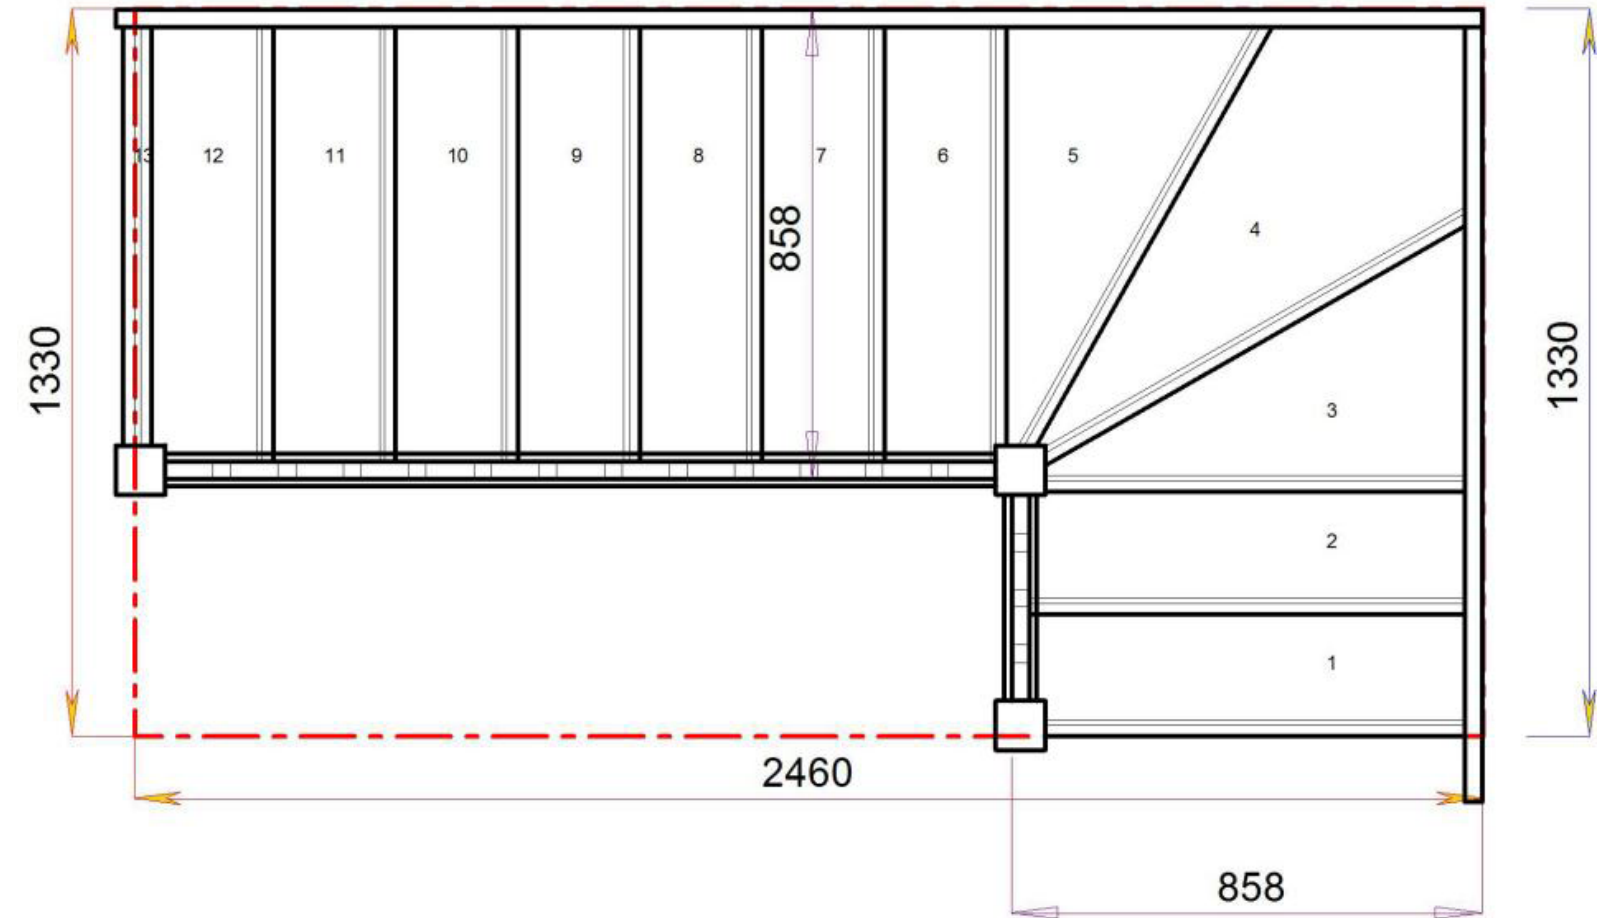

sales@stairplan.com
01952 608853

Stair Layouts-SW-13

SW39N-LH-HR

Stair:SW39N-LH-HR

Floor to floor height

2600.000 mm

© 080906325/11035

Stair Layouts-SW-13

S1W38N-LH-HR

Stair:S1W38N-LH-HR

Floor to floor height

2600.000 mm

Stair Layouts-SW-13

S2W37N-LH-HR

Stair:S2W37N-LH-HR

Floor to floor height

2600.000 mm

Stair Layouts-SW-13

S3W36N-LH-HR

Stair:S3W36N-LH-HR

Floor to floor height

2600.000 mm

Stair Layouts-SW-13

S4W35N-LH-HR

Stair:S4W35N-LH-HR

Floor to floor height

2600.000 mm

Stair:S5W34N-LH-HR

Stair Layouts-SW-13

S5W34N-LH-HR

Floor to floor height

2600.000 mm