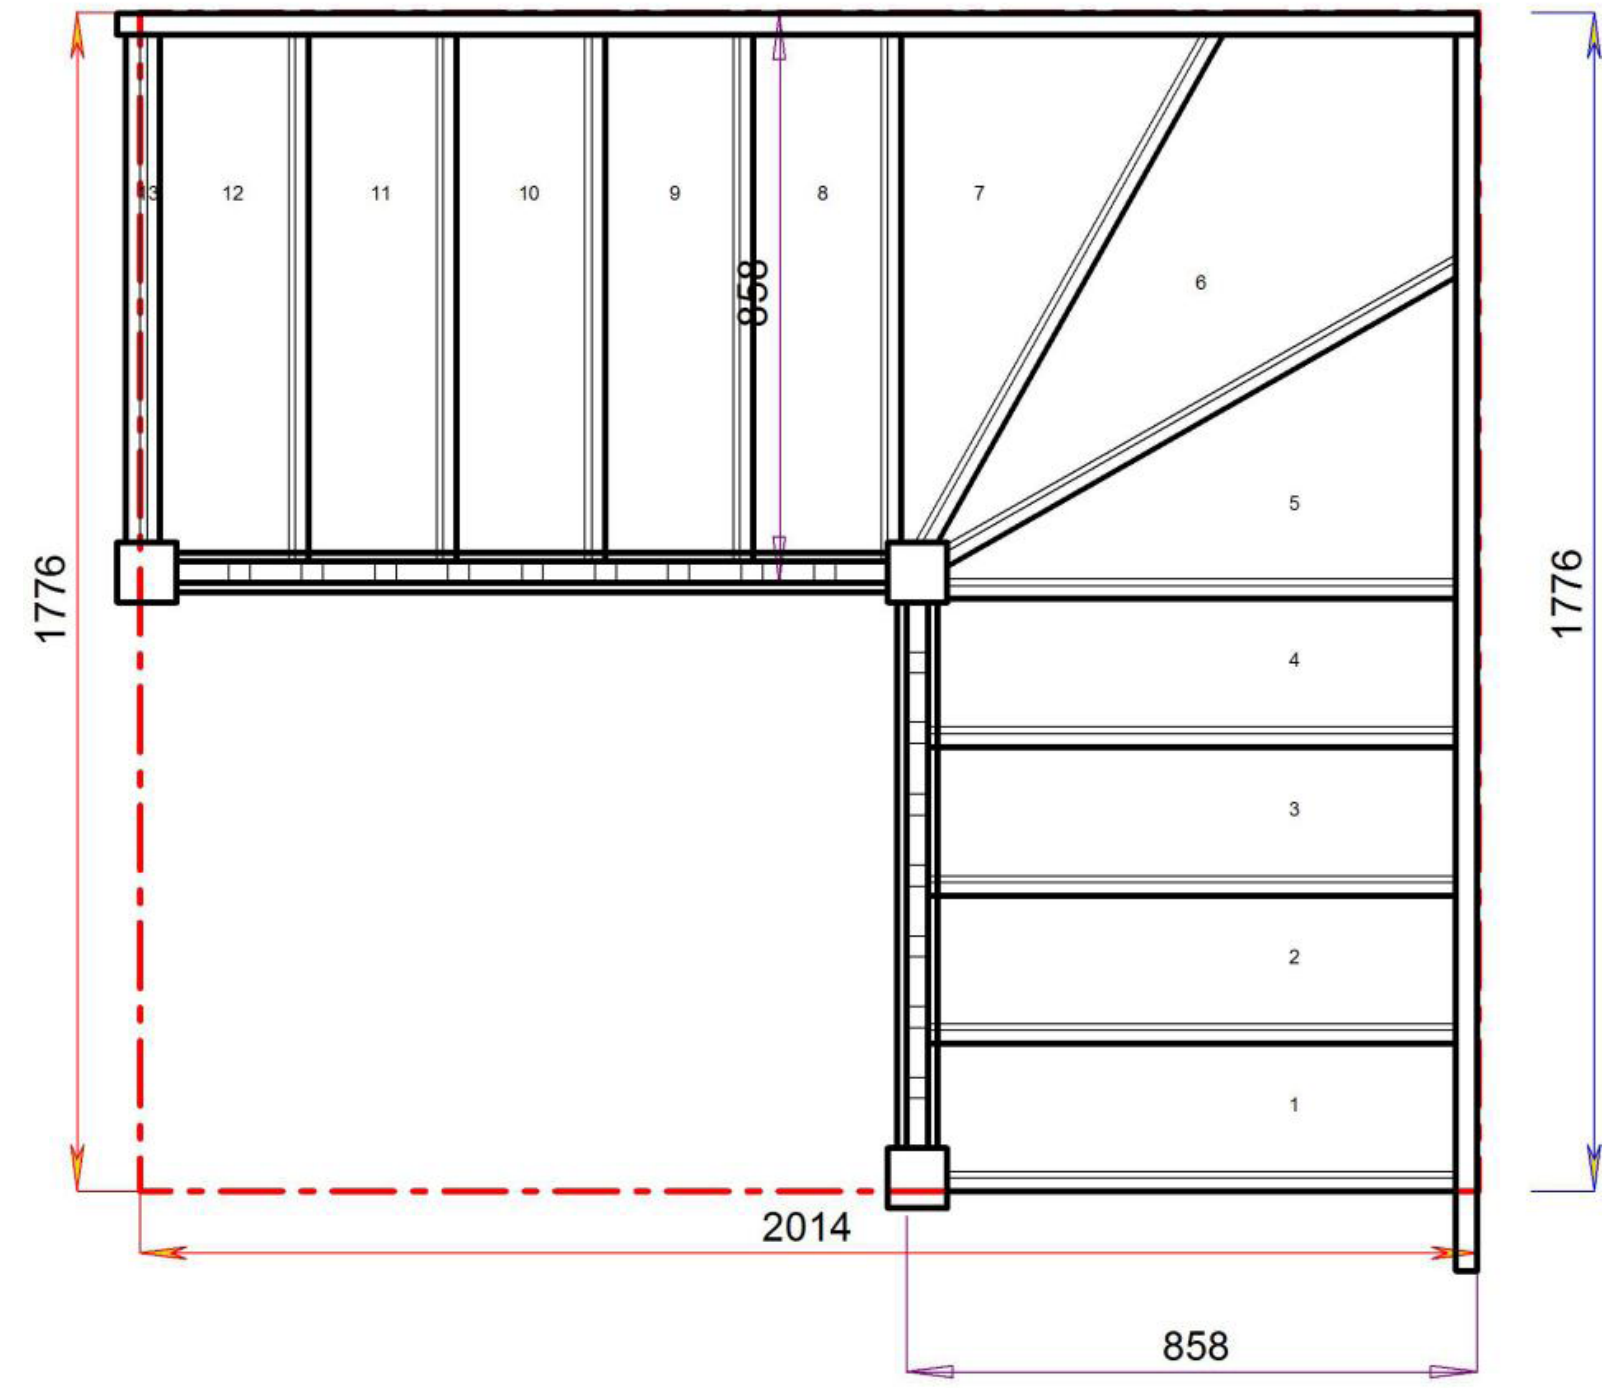

S1W38N-LH-HR

Stair:S1W38N-LH-HR

Floor to floor height

2600.000 mm

Stair Layouts-SW-13

S2W37N-LH-HR

Stair:S2W37N-LH-HR

Floor to floor height

2600.000 mm

Stair Layouts-SW-13

S3W36N-LH-HR

Stair:S3W36N-LH-HR

Floor to floor height

2600.000 mm

Stair Layouts-SW-13

S4W35N-LH-HR

Stair:S4W35N-LH-HR

Floor to floor height

2600.000 mm

Stair:S5W34N-LH-HR

Stair Layouts-SW-13

S5W34N-LH-HR

Floor to floor height

2600.000 mm

© 08090632B/11035

© 08090632B/11035

Stair Layouts-SW-13

S6W33N-LH-HR

Stair:S6W33N-LH-HR

Floor to floor height

2600.000 mm

© 08090632B/11035