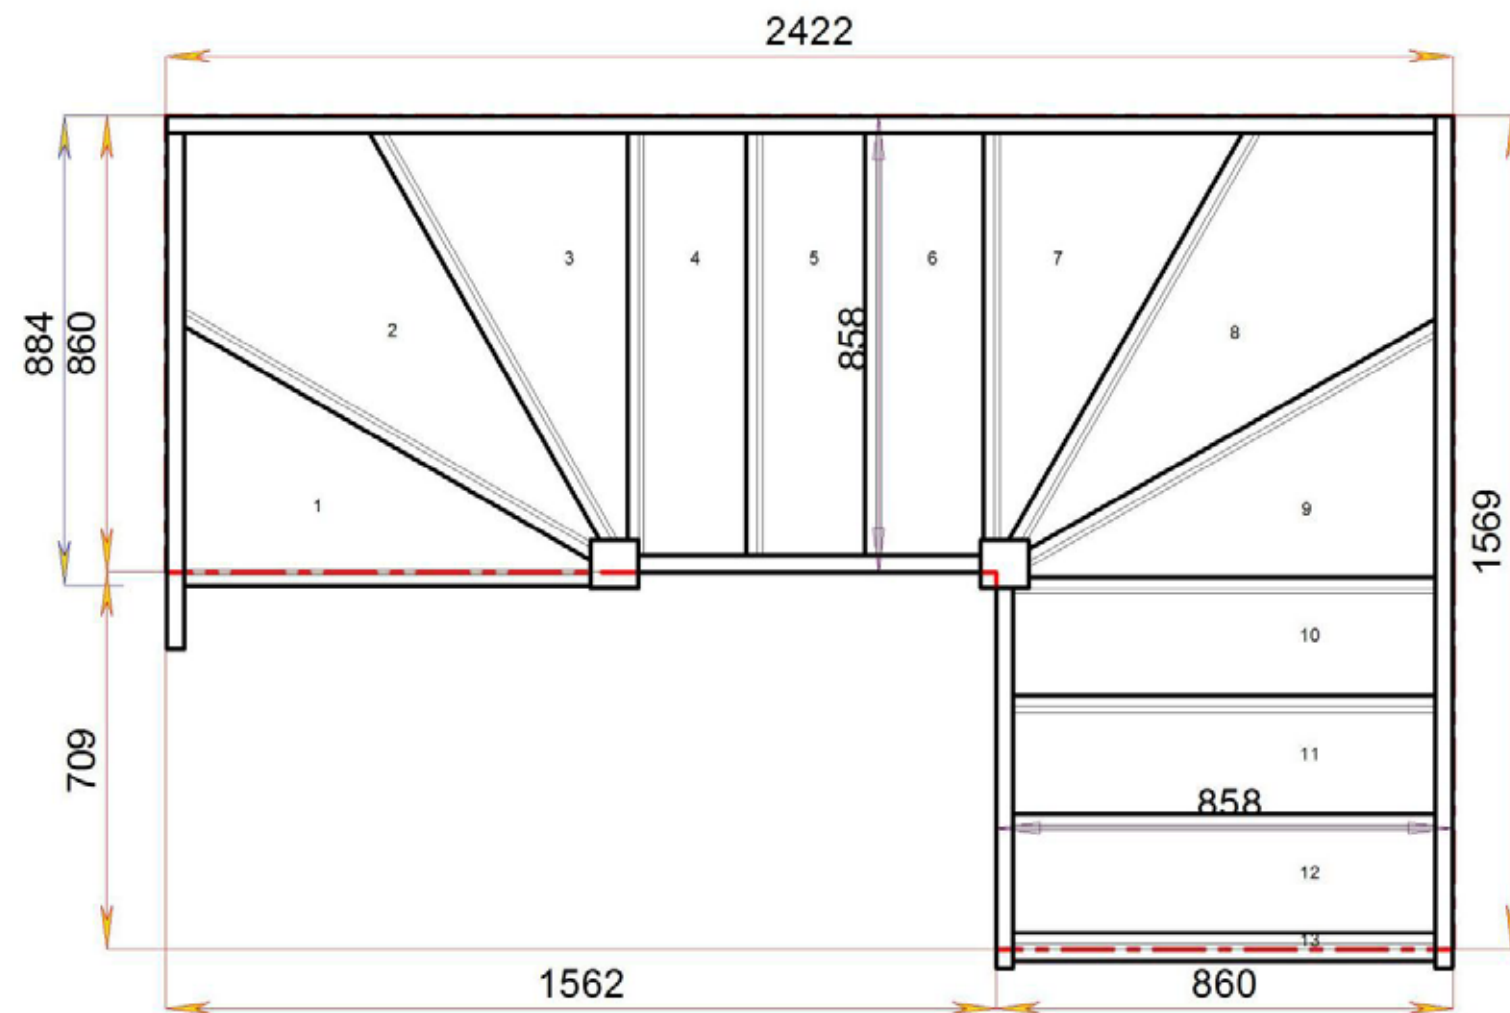

sales@stairplan.com
01952 608853

Very Popular Layout
[Standard Size available to order online](#)

Stair Layouts-DW-13

SW36W3N-RH

Floor to floor height

2600.000 mm

STAIRPLAN

Stair:SW36W3N-RH

STAIRPLAN

© 00050532B 11005

Stair Layouts-DW-13

SW35W31N-RH

Floor to floor height

2600.000 mm

Stair:SW35W31N-RH

Stair Layouts-DW-13

SW34W32N-RH

Floor to floor height 2600.000 mm

Stair:SW34W32N-RH

Stair Layouts-DW-13

SW33W33N-RH

Floor to floor height

2600.000 mm

STAIRPLAN

STAIRPLAN

Stair:SW33W33N-RH

Stair Layouts-DW-13

SW32W34N-RH

Floor to floor height

2600.000 mm

Stair:SW32W34N-RH

Floor to floor height 2600.000 mm