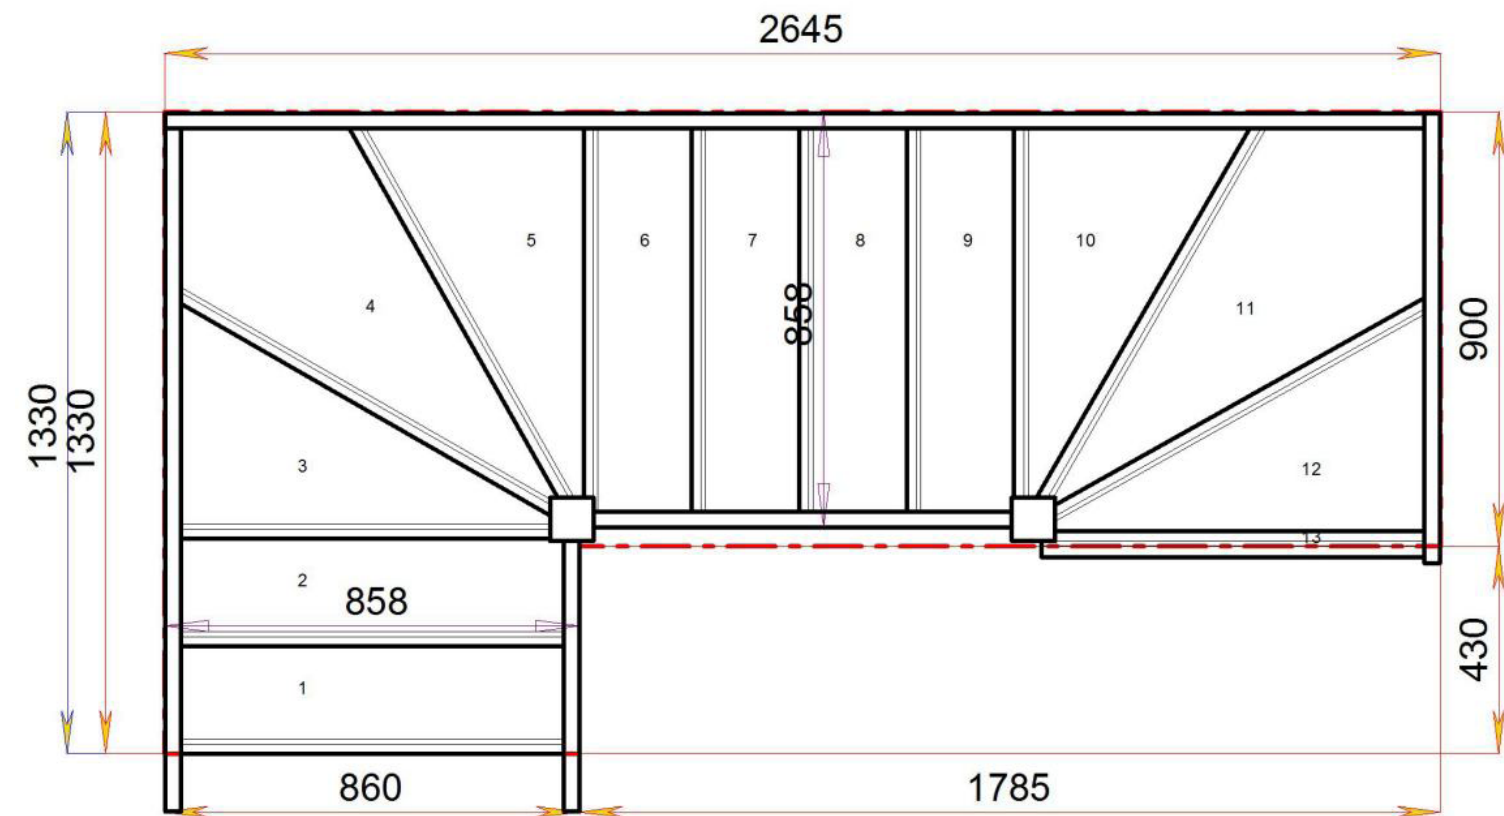

Floor to floor height

2600.000 mm

STAIRPLAN

STAIRPLAN

Stair:S3W32W31N-RH

Stair Layouts-DW-13

S3W31W32N-RH

Floor to floor height 2600.000 mm

Stair:S3W31W32N-RH

Very Popular Layout
[Standard Size available to order online](#)

Stair Layouts-DW-13

S3W3W33N-RH

Floor to floor height 2600.000 mm

Stair:S3W3W33N-RH

Stair Layouts-DW-13

S2W34W3N-RH

Floor to floor height

2600.000 mm

STAIRPLAN

STAIRPLAN

Stair:S2W34W3N-RH

Stair Layouts-DW-13

S2W33W31N-RH

Floor to floor height

2600.000 mm

STAIRPLAN

STAIRPLAN

Stair:S2W33W31N-RH

Stair Layouts-DW-13

S2W32W32N-RH

Floor to floor height

2600.000 mm