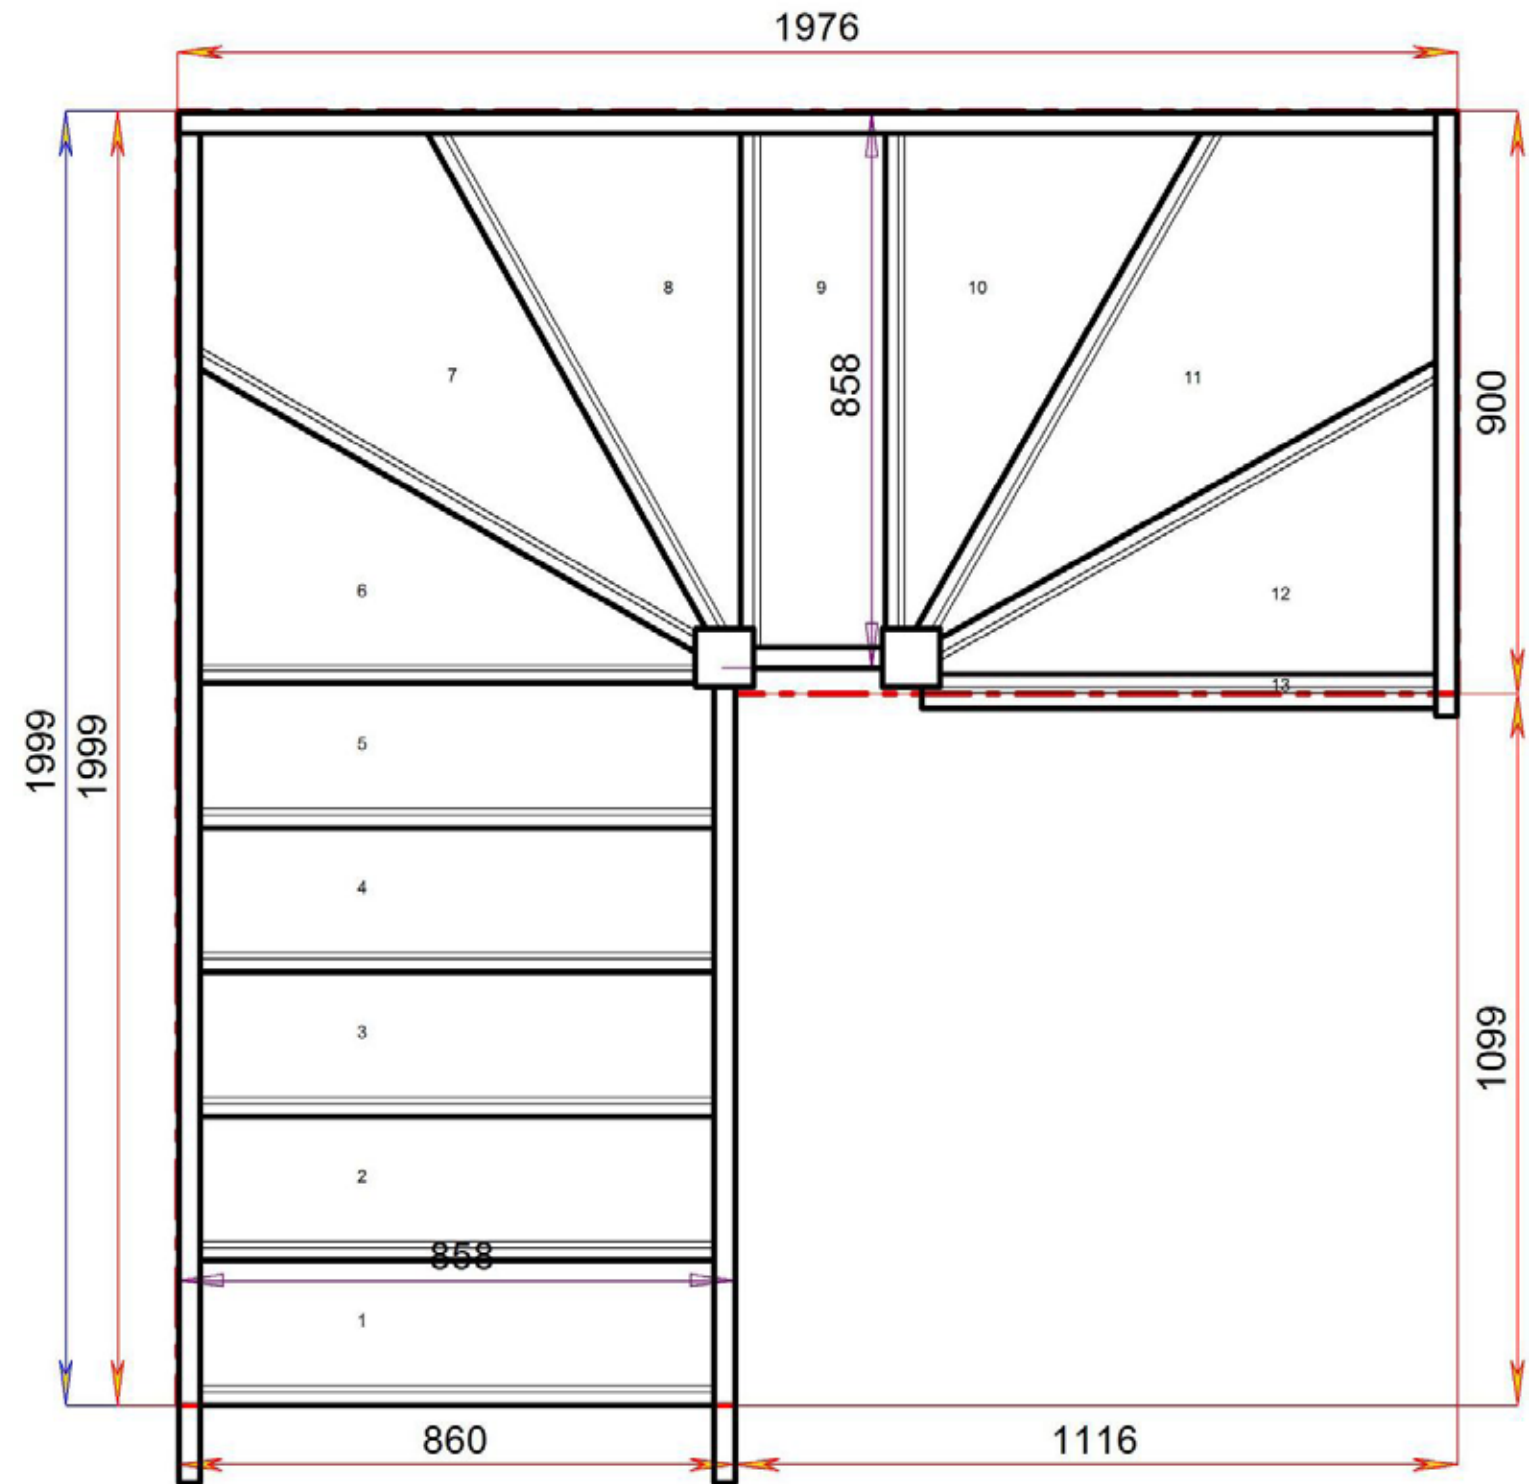

SW34W32N-RH

Floor to floor height 2600.000 mm

Stair:SW34W32N-RH

Stair Layouts-DW-13

SW33W33N-RH

Floor to floor height

2600.000 mm

STAIRPLAN

STAIRPLAN

Stair:SW33W33N-RH

Stair Layouts-DW-13

SW32W34N-RH

Floor to floor height

2600.000 mm

Stair:SW32W34N-RH

Floor to floor height 2600.000 mm

Stair Layouts-DW-13

S6W3W3N-RH

Stair:S6W3W3N-RH

Stair Layouts-DW-13

S5W31W3N-RH

Floor to floor height

2600.000 mm

Stair:S5W31W3N-RH

Stair Layouts-DW-13

S5W3W31N-RH

STAIRPLAN

STAIRPLAN

Stair:S5W3W31N-RH

Stair Layouts-DW-13

S4W32W3N-RH

Floor to floor height