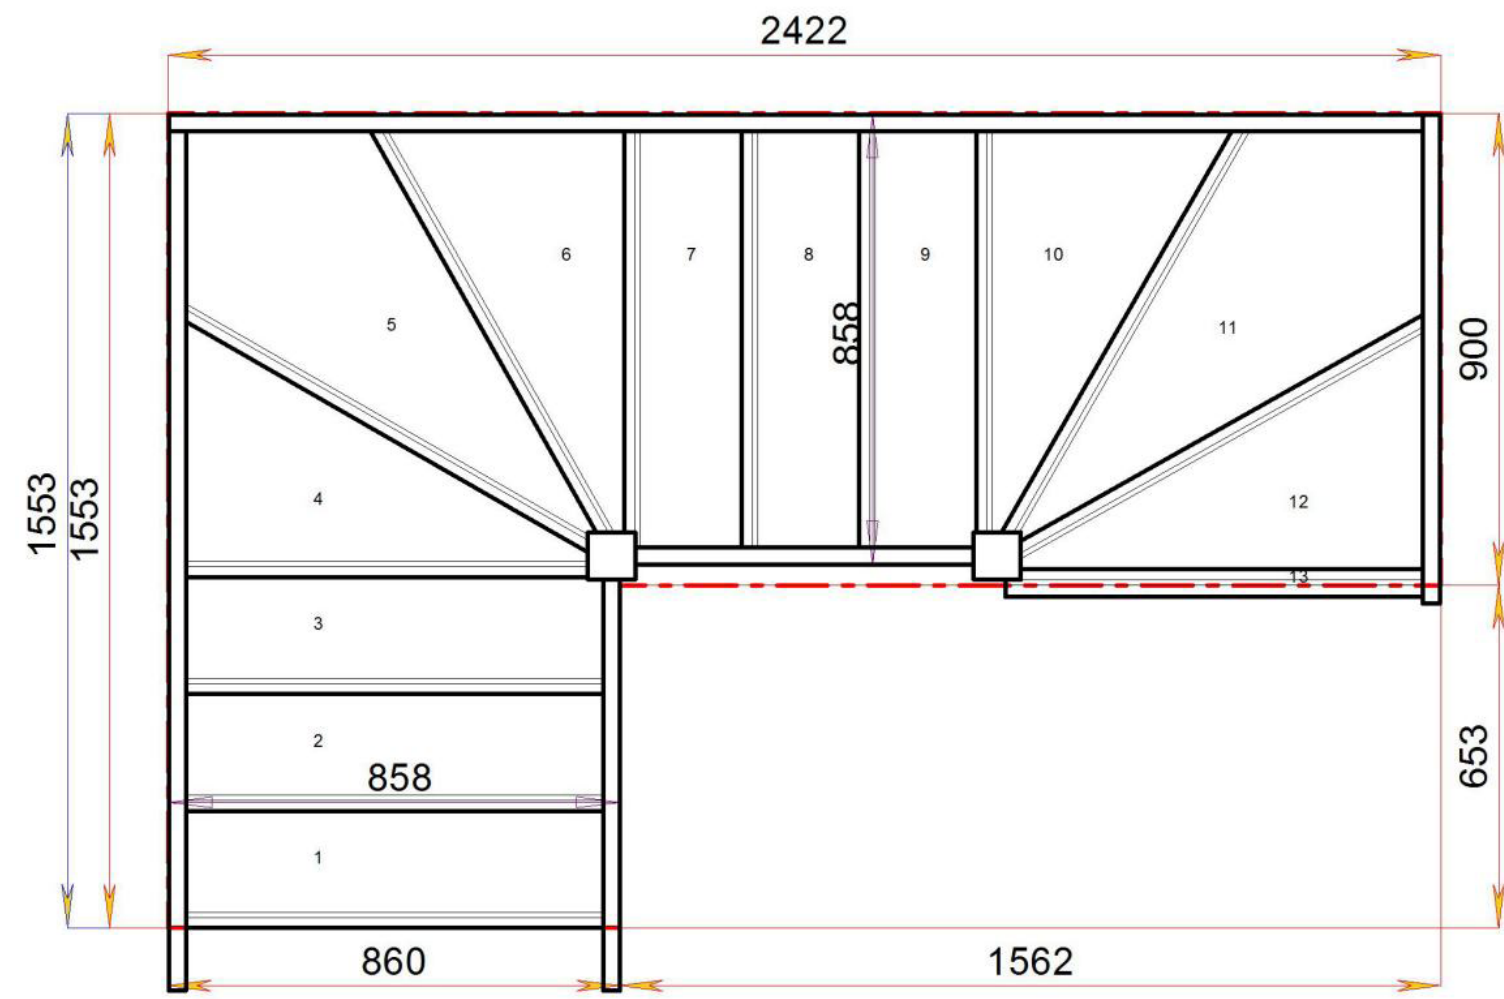

Stair Layouts-DW-13

S5W3W31N-RH

STAIRPLAN

STAIRPLAN

Stair:S5W3W31N-RH

Stair Layouts-DW-13

S4W32W3N-RH

Floor to floor height

2600.000 mm

Stair:S4W32W3N-RH

Stair Layouts-DW-13

S4W31W31N-RH

Floor to floor height 2600.000 mm

Stair:S4W31W31N-RH

Stair Layouts-DW-13

S4W3W32N-RH

Floor to floor height 2600.000 mm

Stair:S4W3W32N-RH

Stair Layouts-DW-13

S3W33W3N-RH

Floor to floor height 2600.000 mm

Stair:S3W33W3N-RH

Stair Layouts-DW-13

S3W32W31N-RH

Floor to floor height

2600.000 mm

STAIRPLAN

STAIRPLAN

Stair:S3W32W31N-RH

Stair Layouts-DW-13

S3W31W32N-RH

Floor to floor height 2600.000 mm