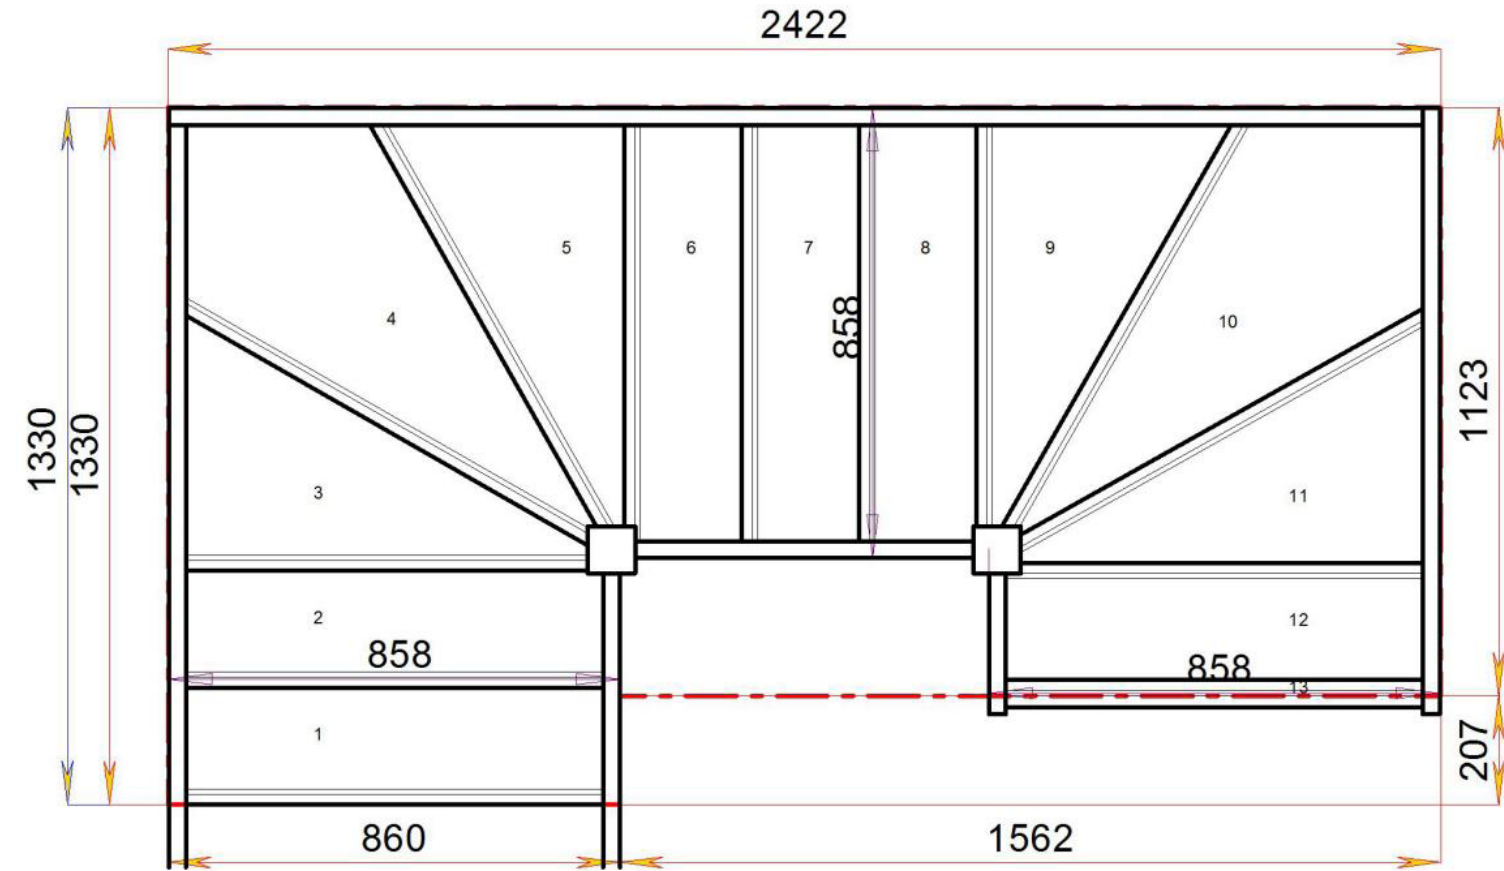

Stair:S3W31W32N-RH

Very Popular Layout
[Standard Size available to order online](#)

Stair Layouts-DW-13

S3W3W33N-RH

Floor to floor height 2600.000 mm

Stair:S3W3W33N-RH

Stair Layouts-DW-13

S2W34W3N-RH

Floor to floor height

2600.000 mm

STAIRPLAN

STAIRPLAN

Stair:S2W34W3N-RH

Stair Layouts-DW-13

S2W33W31N-RH

Floor to floor height

2600.000 mm

STAIRPLAN

STAIRPLAN

Stair:S2W33W31N-RH

Stair Layouts-DW-13

S2W32W32N-RH

Floor to floor height

2600.000 mm

Stair Layouts-DW-13

S2W3W34N-RH

Floor to floor height 2600.000 mm

Stair:S2W3W34N-RH

Popular Layout

[Standard Size available to order online](#)

Floor to floor height

2600.000 mm