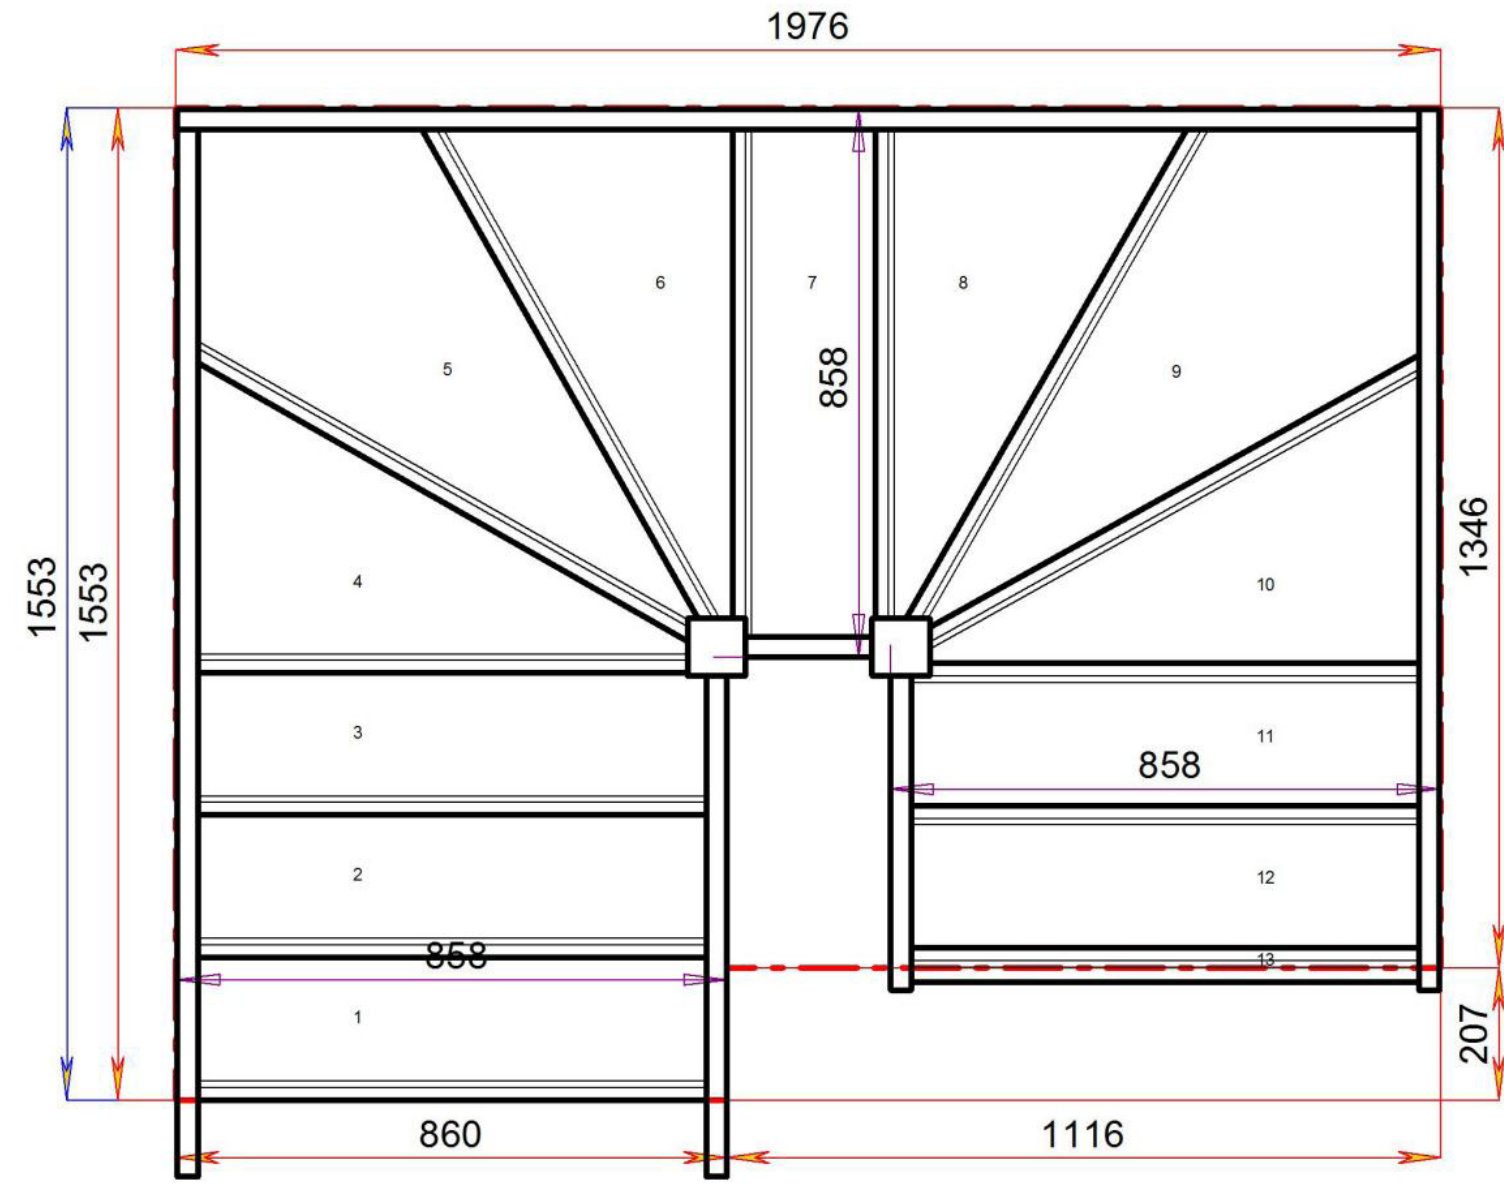

Floor to floor height 2600.000 mm

Stair:S4W3W32N-RH

Stair Layouts-DW-13

S3W33W3N-RH

Floor to floor height 2600.000 mm

Stair:S3W33W3N-RH

Stair Layouts-DW-13

S3W32W31N-RH

Floor to floor height

2600.000 mm

STAIRPLAN

STAIRPLAN

Stair:S3W32W31N-RH

Stair Layouts-DW-13

S3W31W32N-RH

Floor to floor height 2600.000 mm

Stair:S3W31W32N-RH

Very Popular Layout
[Standard Size available to order online](#)

Stair Layouts-DW-13

S3W3W33N-RH

Floor to floor height 2600.000 mm

Stair:S3W3W33N-RH

Stair Layouts-DW-13

S2W34W3N-RH

Floor to floor height

2600.000 mm

STAIRPLAN

STAIRPLAN

Stair:S2W34W3N-RH

Stair Layouts-DW-13

S2W33W31N-RH

Floor to floor height