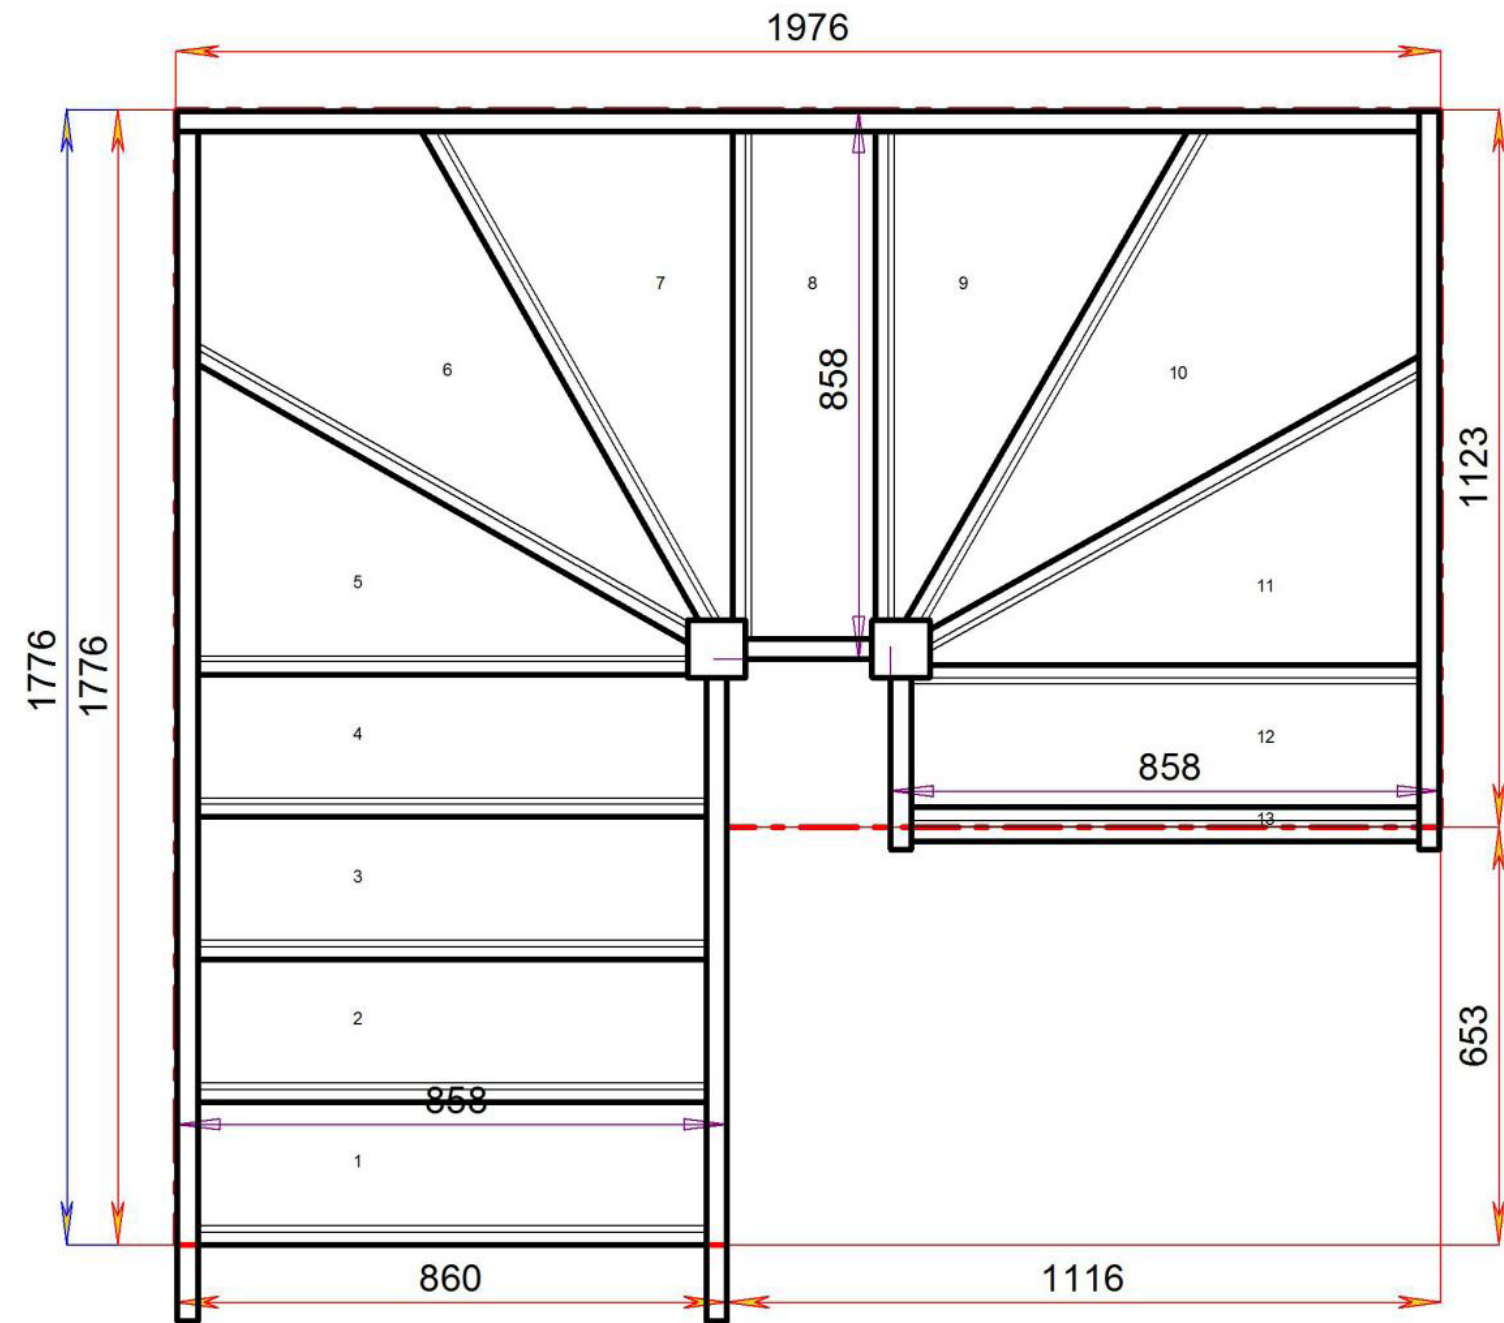

sales@stairplan.com
01952 608853

Very Popular Layout
[Standard Size available to order online](#)

Stair Layouts-DW-13

SW36W3N-RH

Floor to floor height

2600.000 mm

STAIRPLAN

Stair:SW36W3N-RH

2600.000 mm

Stair:S4W32W3N-RH

Stair Layouts-DW-13

S4W31W31N-RH

Floor to floor height 2600.000 mm

Stair:S4W31W31N-RH

Stair Layouts-DW-13

S4W3W32N-RH

Floor to floor height 2600.000 mm

Stair:S4W3W32N-RH

Stair Layouts-DW-13

S3W33W3N-RH

Floor to floor height 2600.000 mm

Stair:S3W33W3N-RH

Stair Layouts-DW-13

S3W32W31N-RH

Floor to floor height

2600.000 mm

STAIRPLAN

STAIRPLAN

Stair:S3W32W31N-RH

Stair Layouts-DW-13

S3W31W32N-RH

Floor to floor height 2600.000 mm