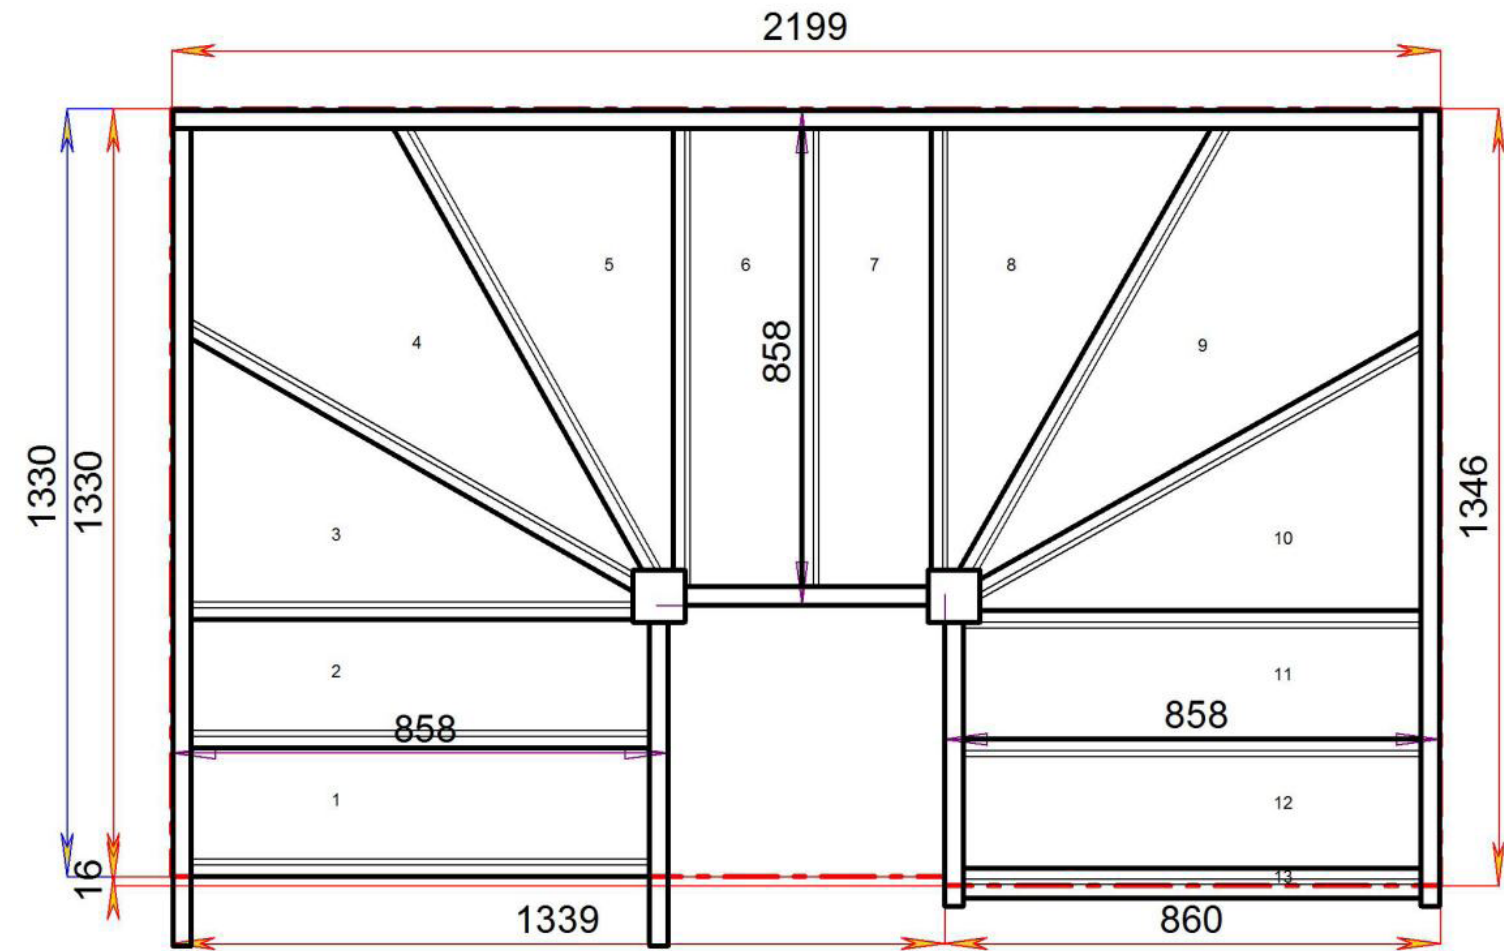

Floor to floor height

2600.000 mm

STAIRPLAN

STAIRPLAN

Stair:S2W34W3N-RH

Stair Layouts-DW-13

S2W33W31N-RH

Floor to floor height

2600.000 mm

STAIRPLAN

STAIRPLAN

Stair:S2W33W31N-RH

Stair Layouts-DW-13

S2W32W32N-RH

Floor to floor height

2600.000 mm

STAIRPLAN

STAIRPLAN

Stair:S2W32W32N-RH

Stair Layouts-DW-13

S2W31W33N-RH

Floor to floor height

2600.000 mm

Stair:S2W31W33N-RH

Stair Layouts-DW-13

S2W3W34N-RH

Floor to floor height 2600.000 mm

Stair:S2W3W34N-RH

Popular Layout

[Standard Size available to order online](#)

Floor to floor height

2600.000 mm