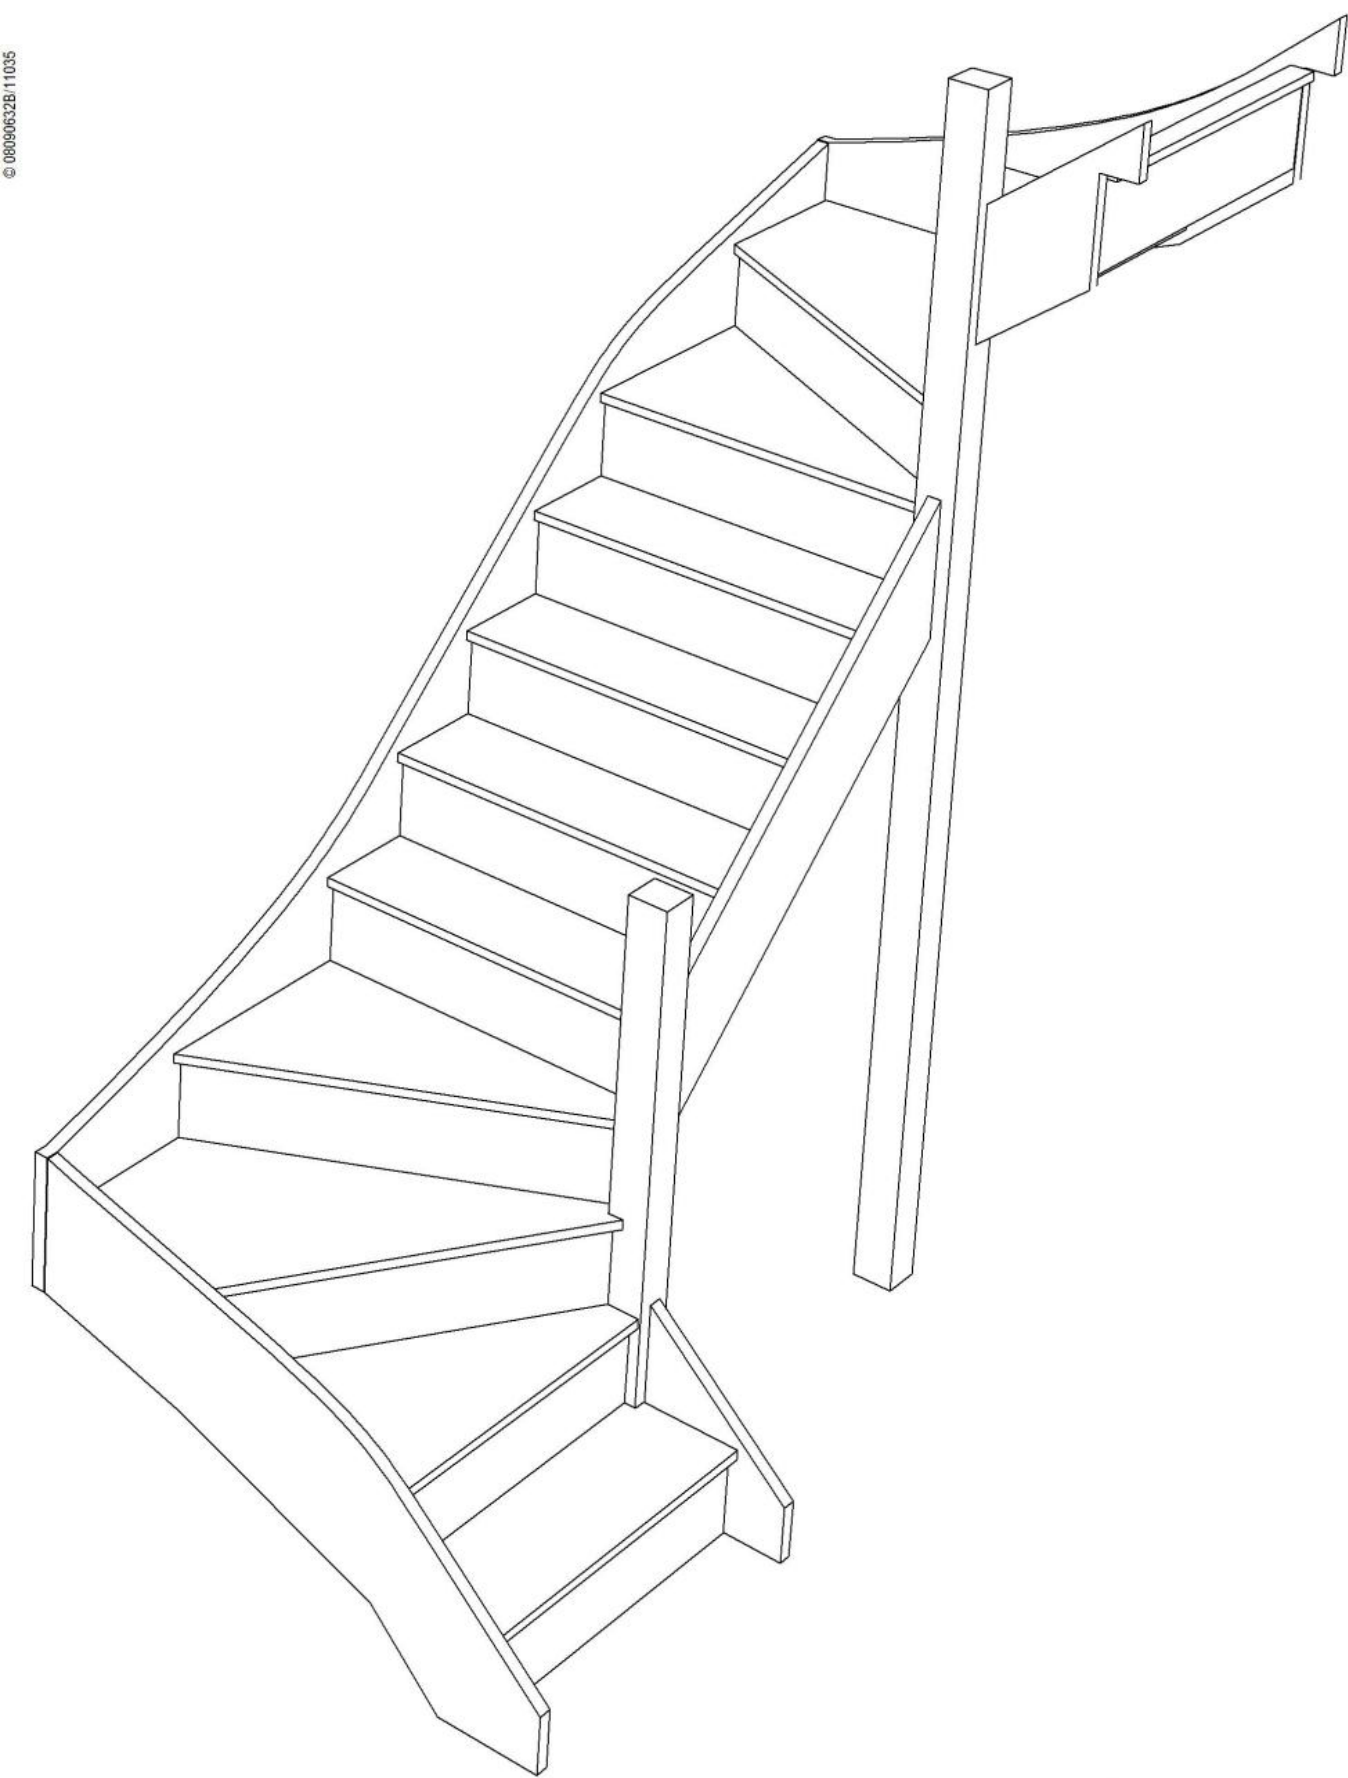

STAIRPLAN

STAIRPLAN

Stair:S1W35W3N-RH

Stair Layouts-DW-13

S1W34W31N-RH

Floor to floor height

2600.000 mm

STAIRPLAN