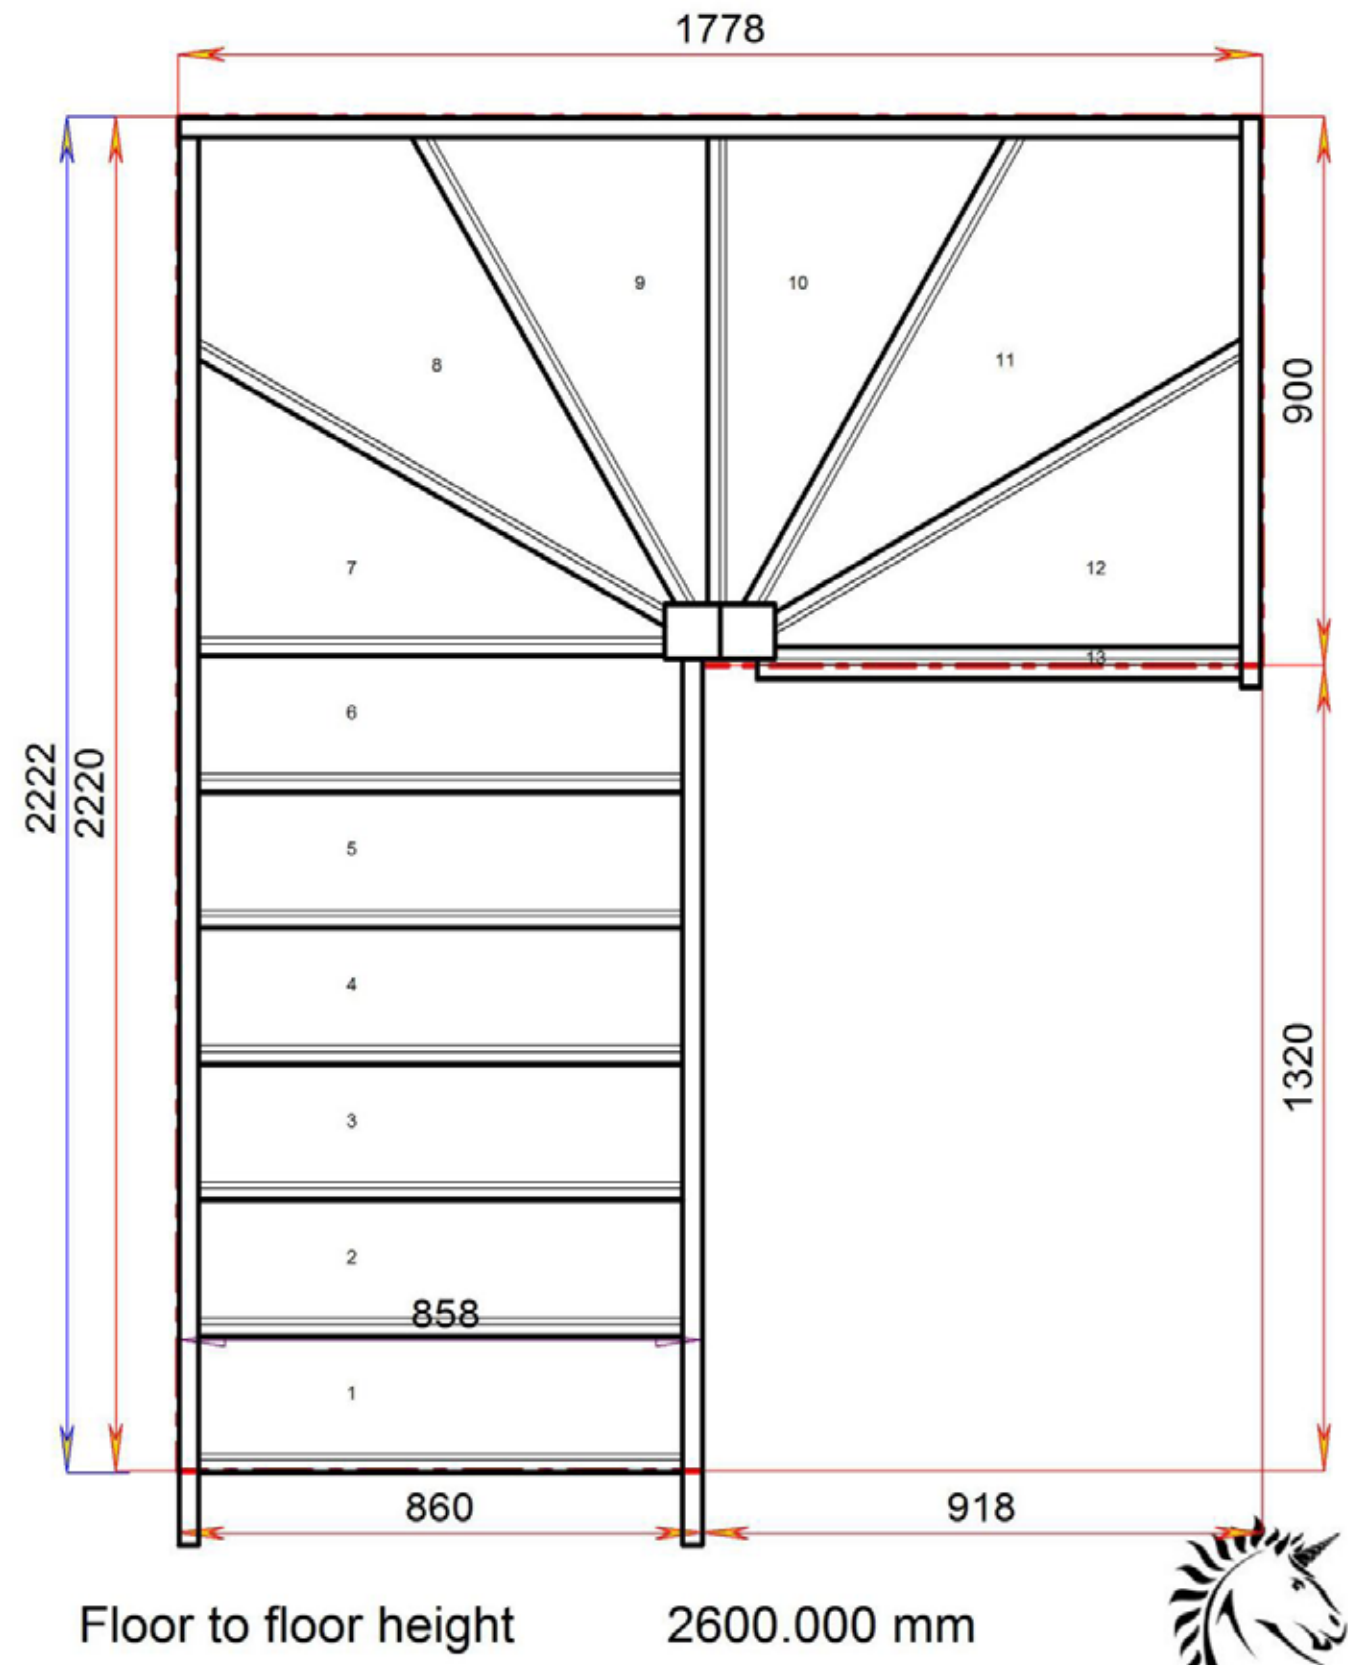

sales@stairplan.com
01952 608853

Very Popular Layout
[Standard Size available to order online](#)

Stair Layouts-DW-13

SW36W3N-RH

Floor to floor height

2600.000 mm

STAIRPLAN

Stair:SW36W3N-RH

SW34W32N-RH

Floor to floor height 2600.000 mm

Stair:SW34W32N-RH

Stair Layouts-DW-13

SW33W33N-RH

Floor to floor height

2600.000 mm

STAIRPLAN

STAIRPLAN

Stair:SW33W33N-RH

Stair Layouts-DW-13

SW32W34N-RH

Floor to floor height

2600.000 mm

Stair:SW32W34N-RH

Floor to floor height 2600.000 mm

Stair Layouts-DW-13

S6W3W3N-RH

Stair:S6W3W3N-RH

Stair Layouts-DW-13

S5W31W3N-RH

Floor to floor height

2600.000 mm

Stair:S5W31W3N-RH