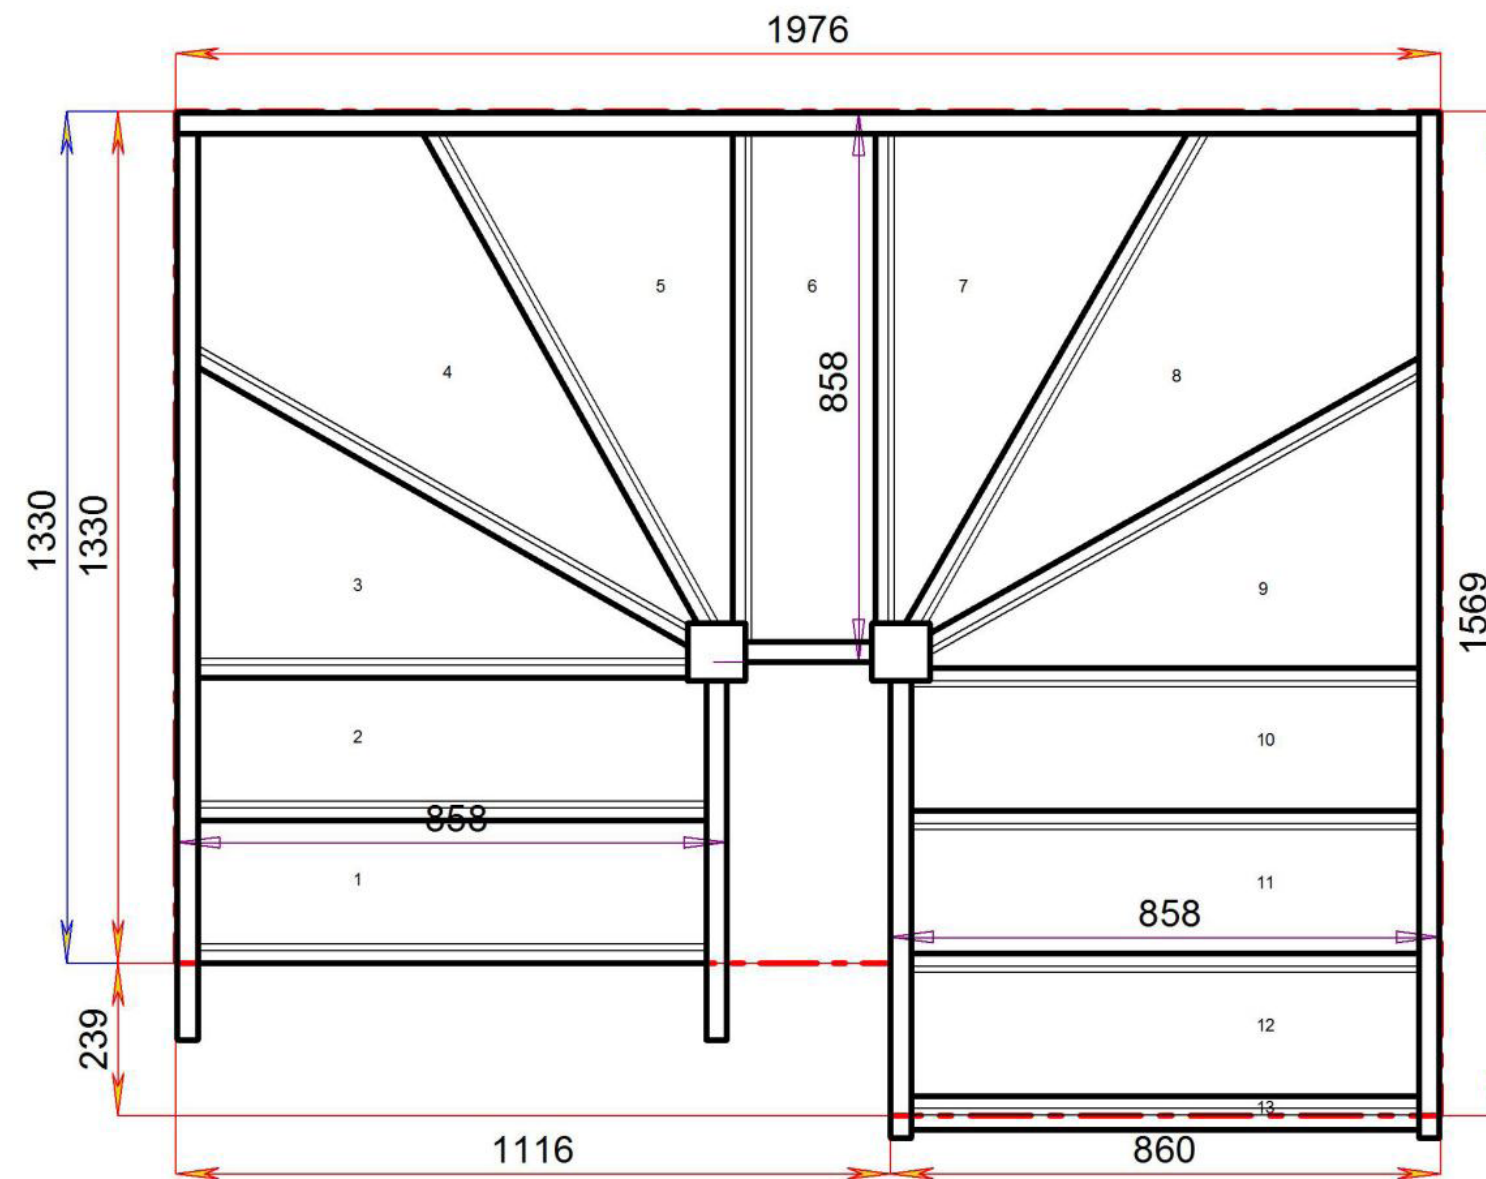

Floor to floor height

2600.000 mm

STAIRPLAN

STAIRPLAN

Stair:S2W34W3N-RH

Stair Layouts-DW-13

S2W33W31N-RH

Floor to floor height

2600.000 mm

STAIRPLAN

STAIRPLAN

Stair:S2W33W31N-RH

Stair Layouts-DW-13

S2W32W32N-RH

Floor to floor height

2600.000 mm

STAIRPLAN

STAIRPLAN

Stair:S2W32W32N-RH

Stair Layouts-DW-13

S2W31W33N-RH

Floor to floor height

2600.000 mm

Stair:S2W31W33N-RH

Stair Layouts-DW-13

S2W3W34N-RH

Floor to floor height 2600.000 mm

Stair:S2W3W34N-RH

Popular Layout

[Standard Size available to order online](#)

Floor to floor height

2600.000 mm