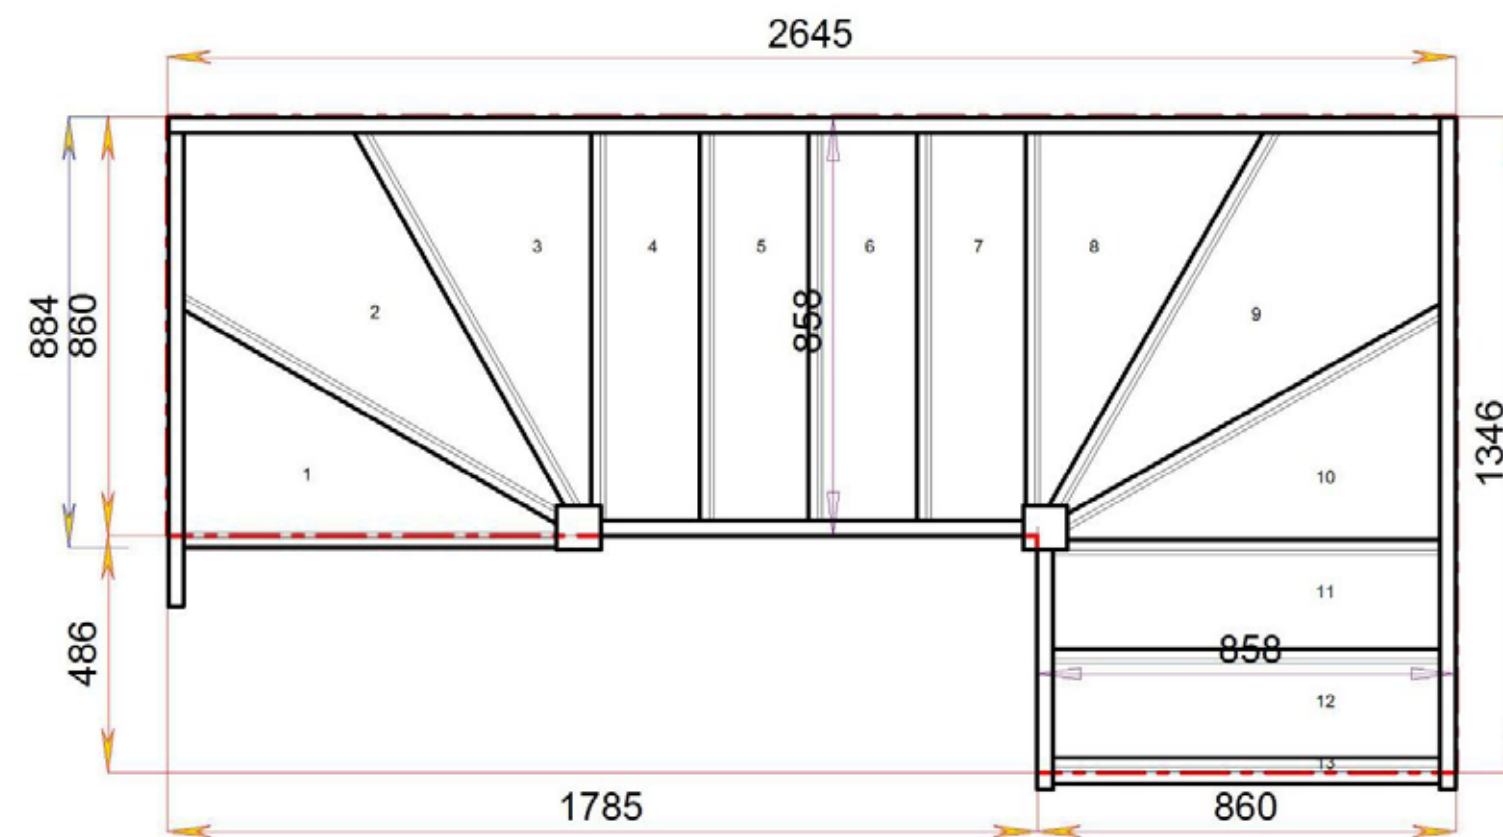

sales@stairplan.com
01952 608853

Very Popular Layout
[Standard Size available to order online](#)

Stair Layouts-DW-13

SW36W3N-RH

Floor to floor height

2600.000 mm

STAIRPLAN

Stair:SW36W3N-RH

STAIRPLAN

© 00050532B 11005

Stair Layouts-DW-13

SW35W31N-RH

Floor to floor height

2600.000 mm

Stair:SW35W31N-RH

Stair Layouts-DW-13

SW34W32N-RH

Floor to floor height 2600.000 mm

Stair:SW34W32N-RH

Stair Layouts-DW-13

SW33W33N-RH

Floor to floor height

2600.000 mm

STAIRPLAN

STAIRPLAN

Stair:SW33W33N-RH

Stair Layouts-DW-13

SW32W34N-RH

Floor to floor height

2600.000 mm

Stair:SW32W34N-RH

Floor to floor height 2600.000 mm