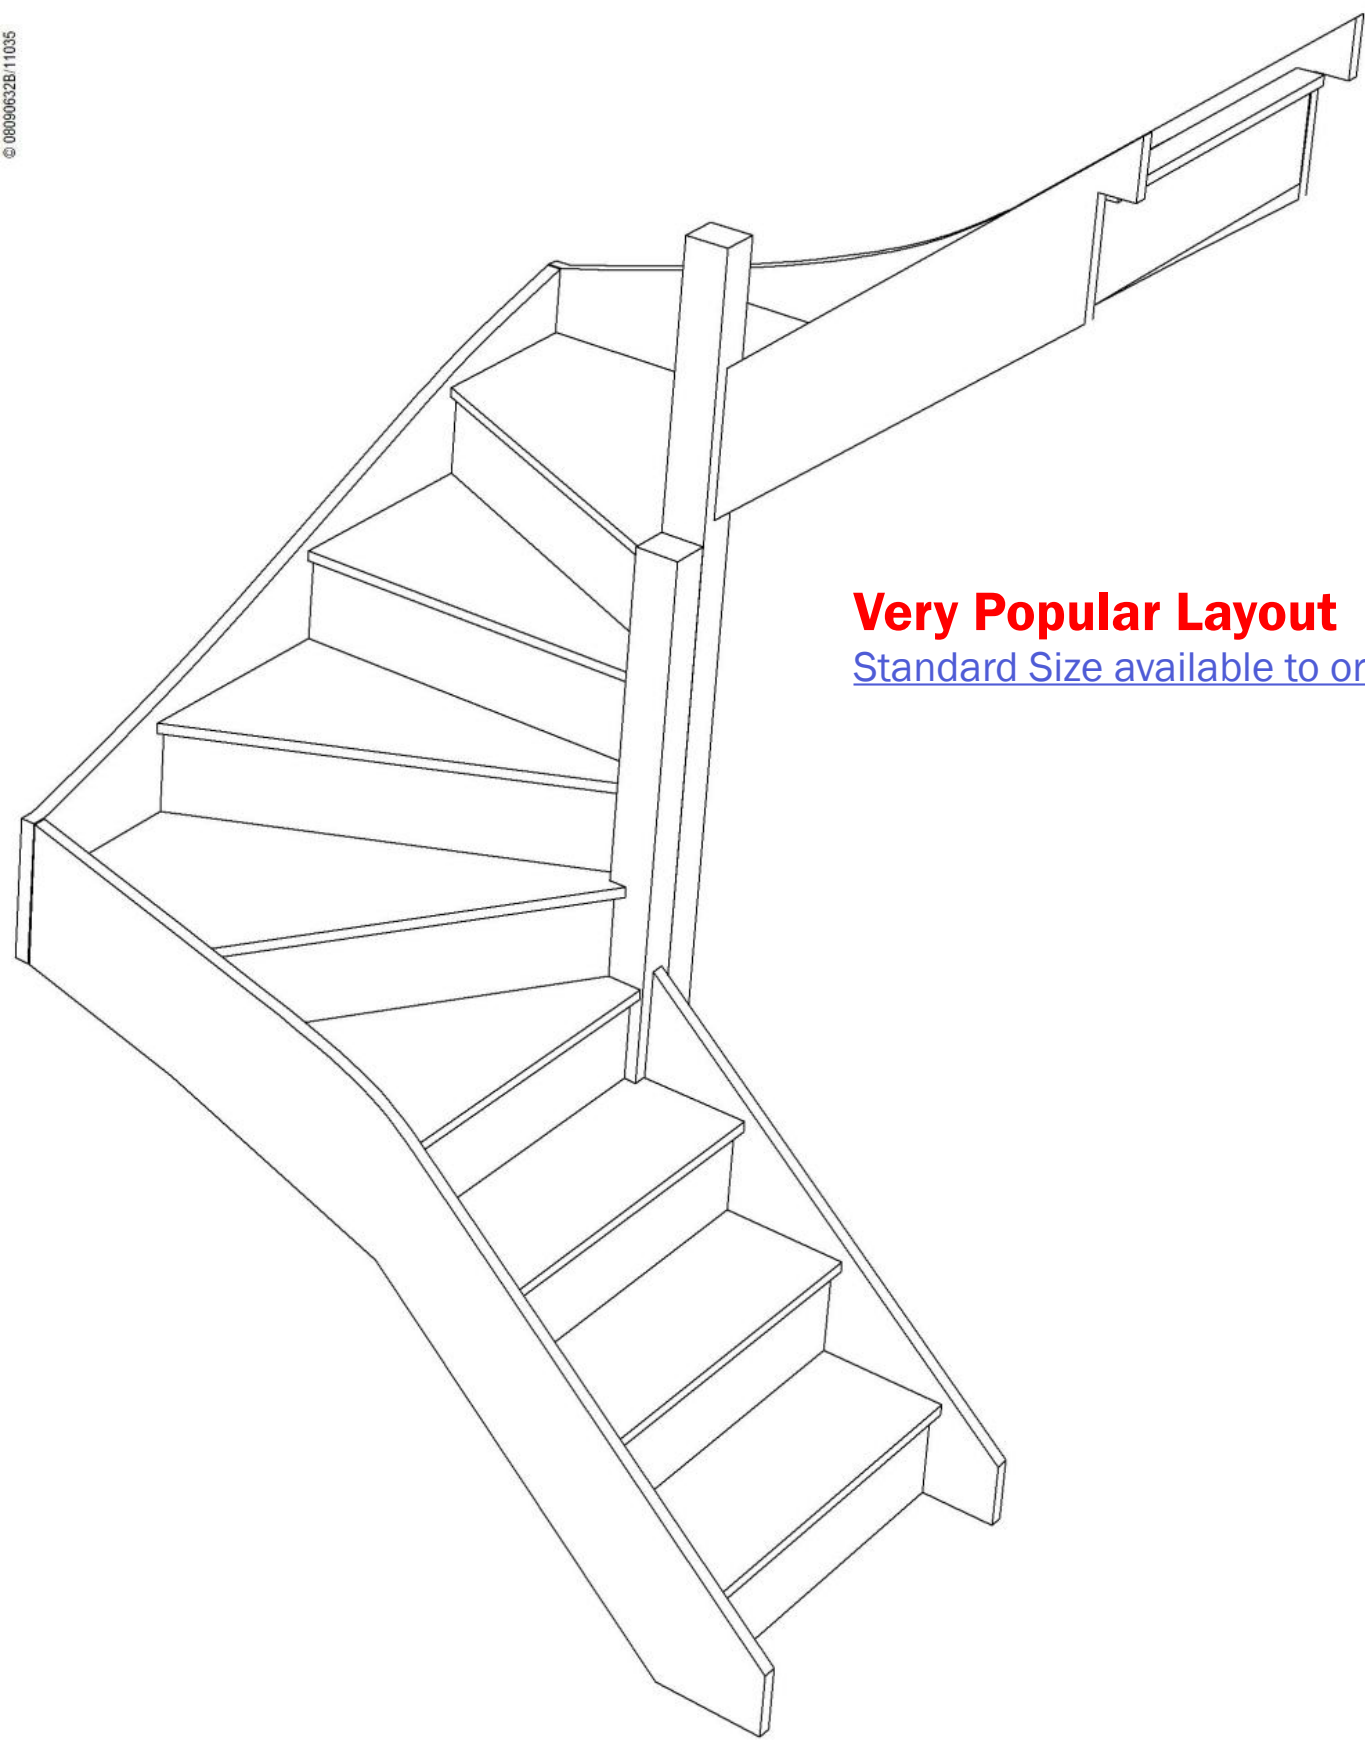

Floor to floor height

2600.000 mm

STAIRPLAN

STAIRPLAN

Stair:S3W32W31N-RH

Stair Layouts-DW-13

S3W31W32N-RH

Floor to floor height 2600.000 mm

Stair:S3W31W32N-RH

Very Popular Layout
[Standard Size available to order online](#)

Stair Layouts-DW-13

S3W3W33N-RH

Floor to floor height 2600.000 mm

Stair:S3W3W33N-RH

Stair Layouts-DW-13

S2W34W3N-RH