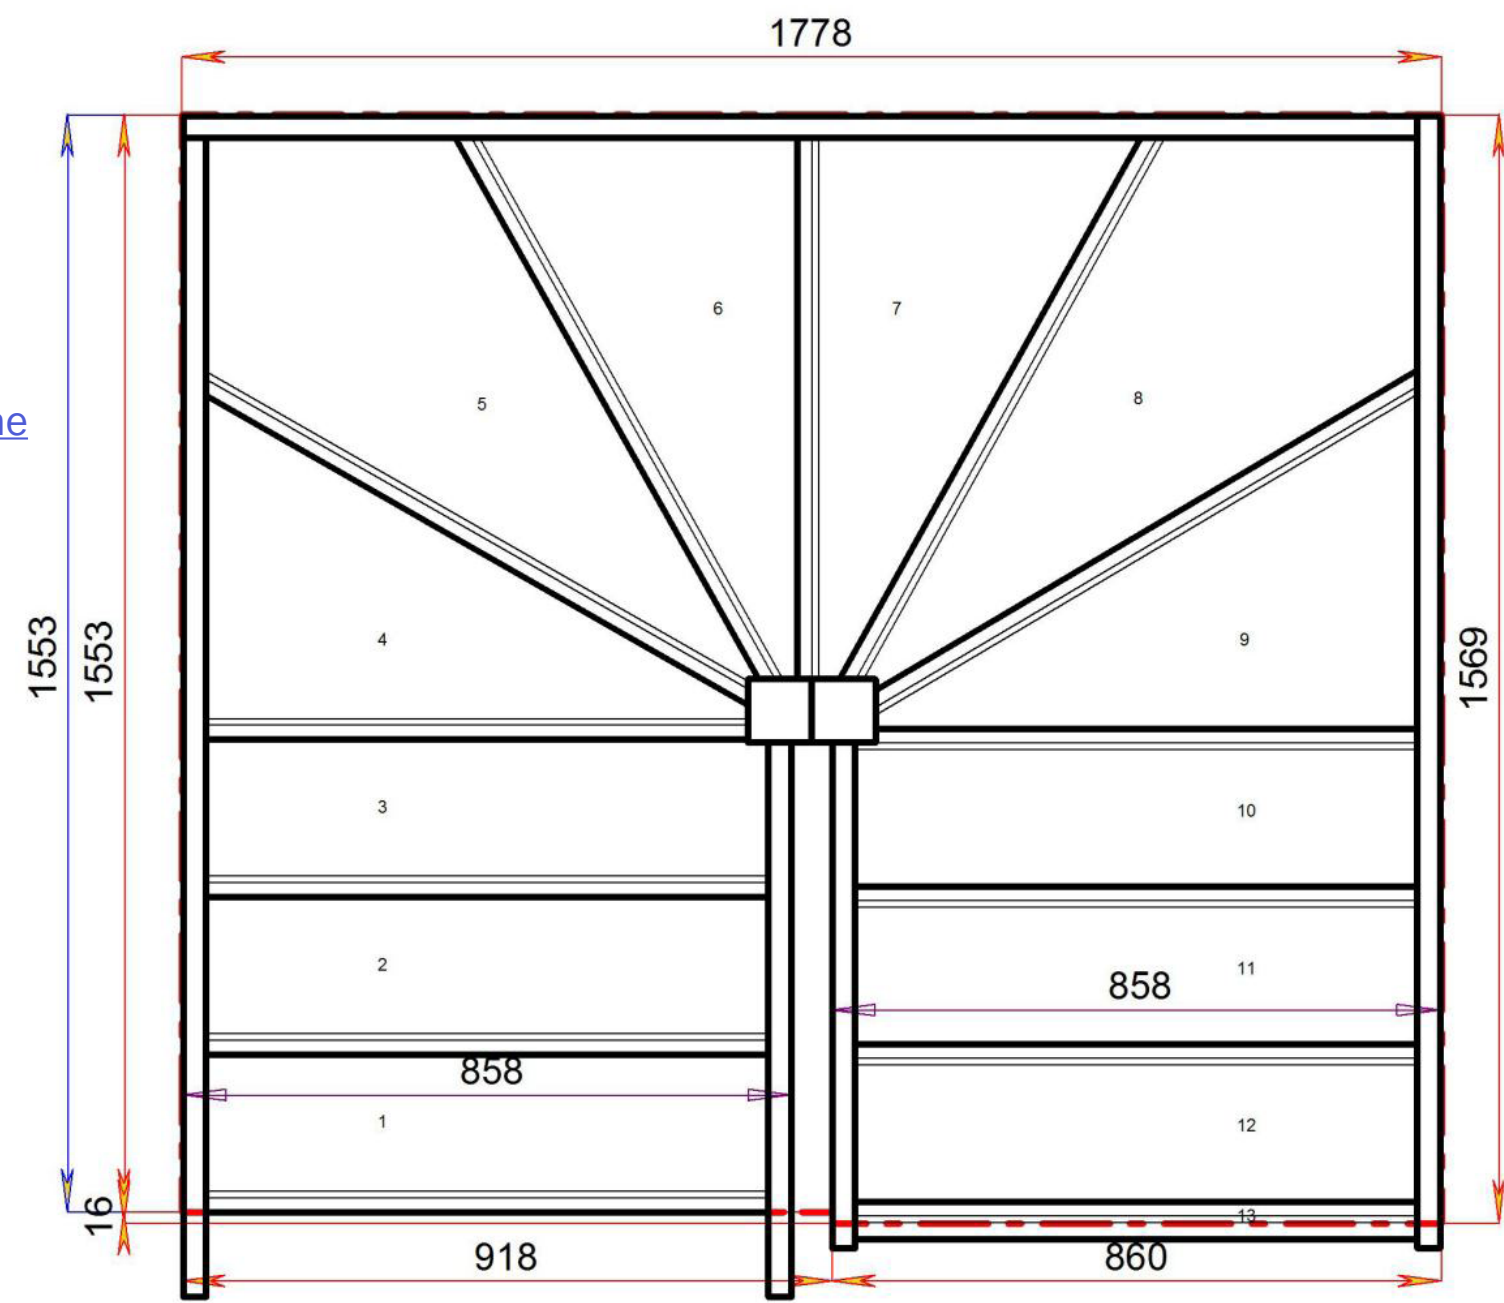

Floor to floor height

2600.000 mm

STAIRPLAN

STAIRPLAN

Stair:S3W32W31N-RH

Stair Layouts-DW-13

S3W31W32N-RH

Floor to floor height 2600.000 mm

Stair:S3W31W32N-RH

Very Popular Layout
[Standard Size available to order online](#)

Stair Layouts-DW-13

S3W3W33N-RH

Floor to floor height 2600.000 mm

Stair:S3W3W33N-RH

Stair Layouts-DW-13

S2W34W3N-RH

Floor to floor height

2600.000 mm

STAIRPLAN

STAIRPLAN

Stair:S2W34W3N-RH

Stair Layouts-DW-13

S2W33W31N-RH

Floor to floor height

2600.000 mm

STAIRPLAN

STAIRPLAN

Stair:S2W33W31N-RH

Stair Layouts-DW-13

S2W32W32N-RH

Floor to floor height

2600.000 mm