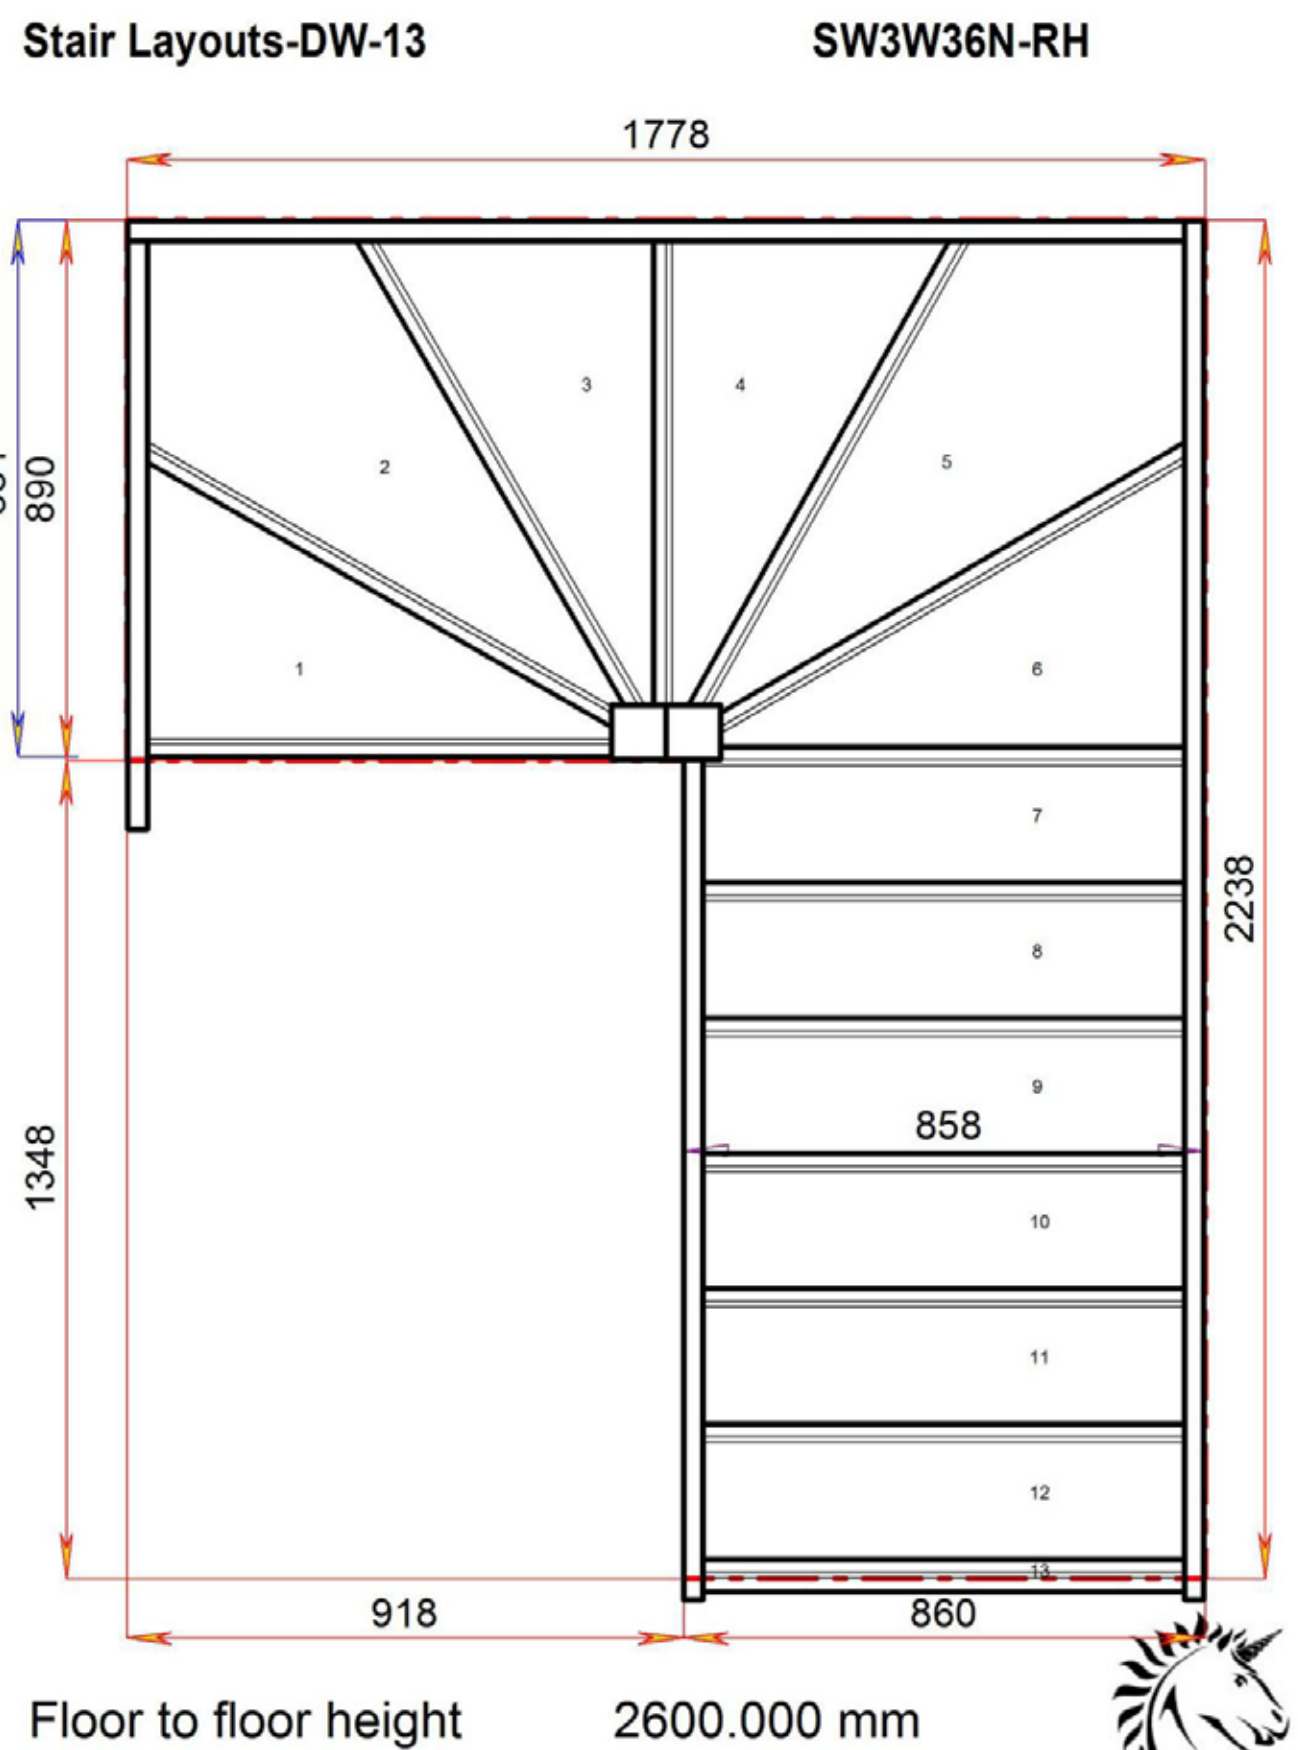

Note - R/H Drawing Shown

Stair:SW3W36N-RH

Back to Stairplan.com - Plans are for Guide Purposes only and can be Fully customised Call sales On 01952 608853 - [Choice of Materials and Styles](#)