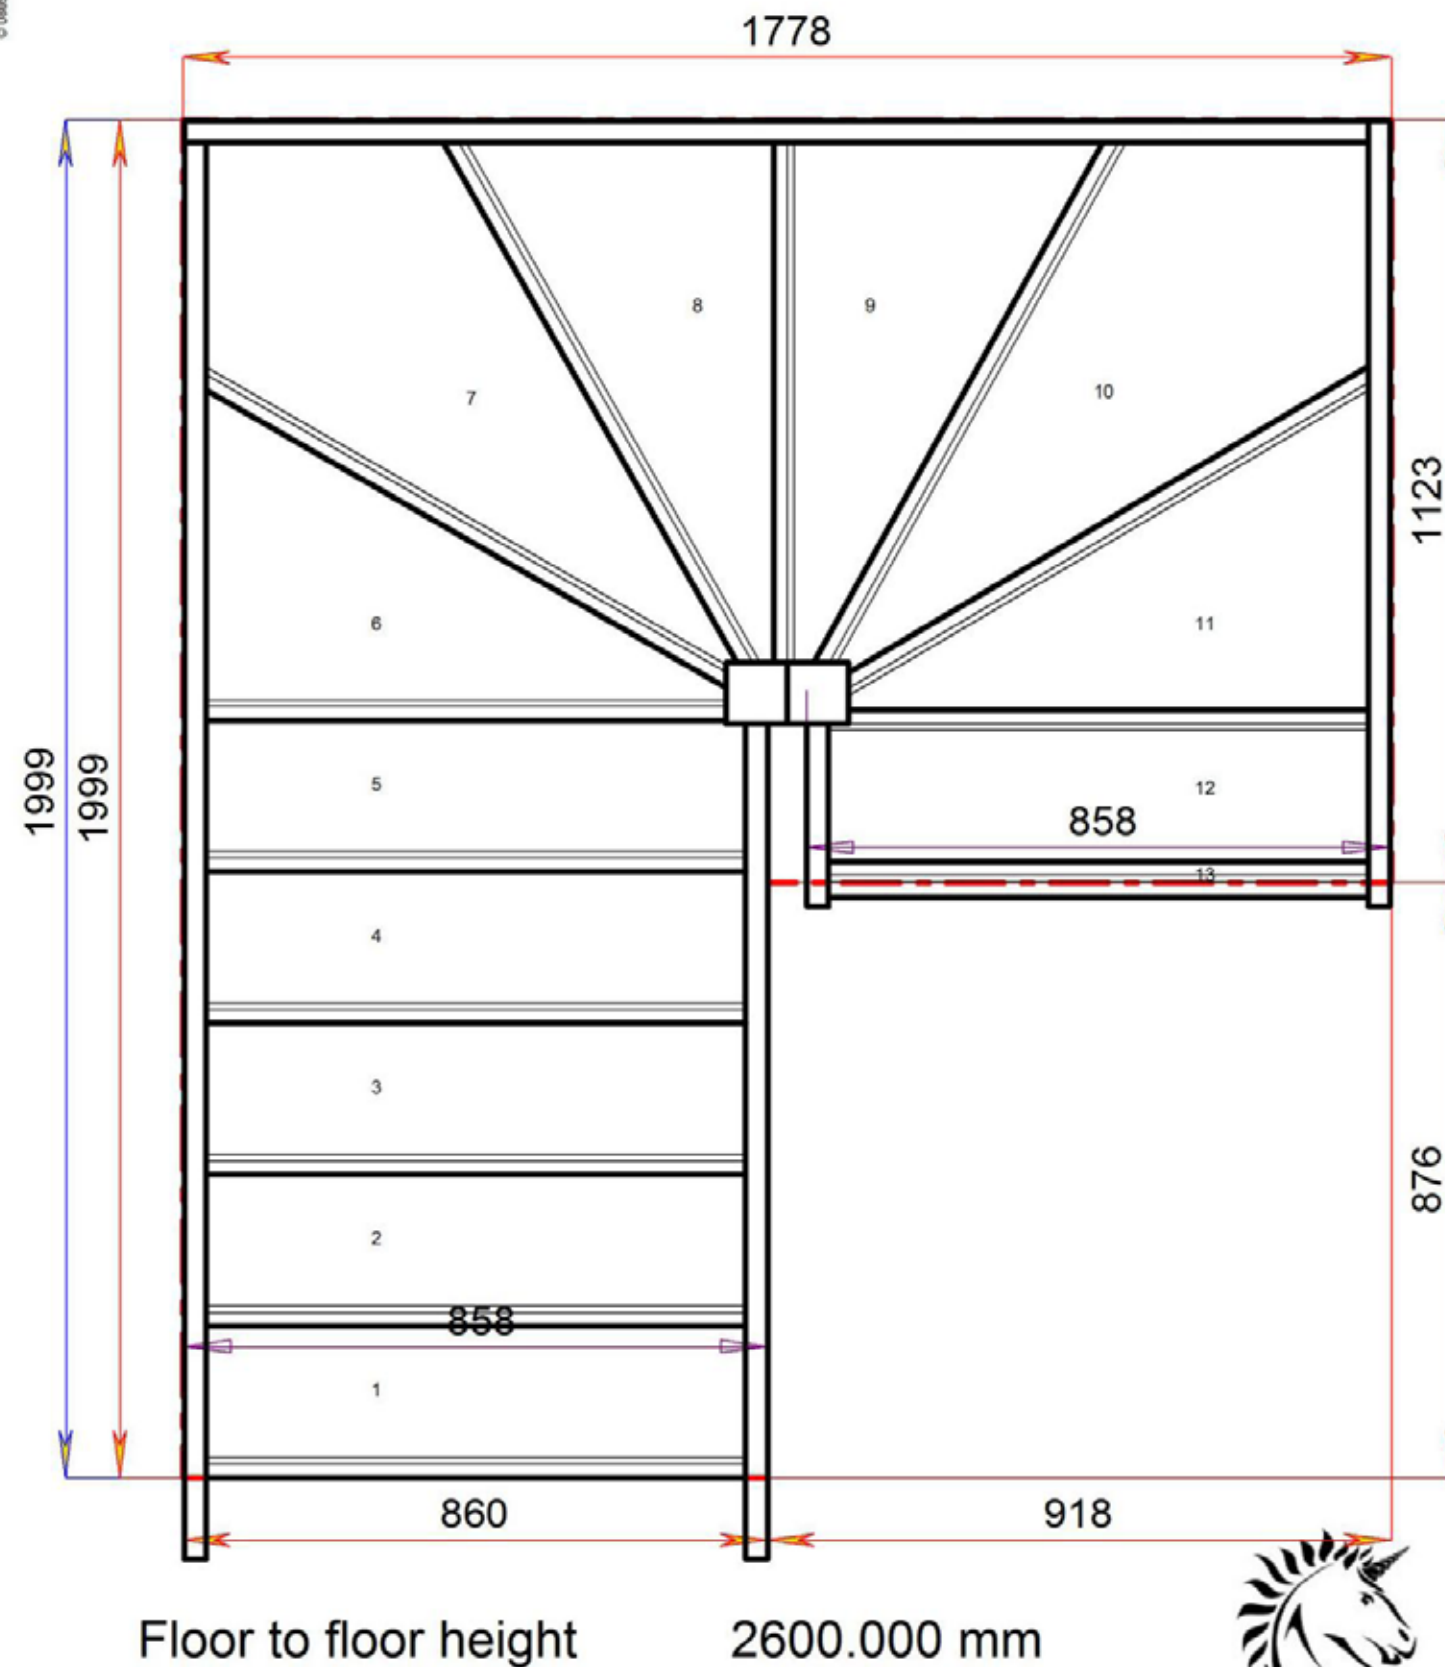

STAIRPLAN

Stair:SW33W33N-RH

Stair Layouts-DW-13

SW32W34N-RH

Floor to floor height

2600.000 mm

Stair:SW32W34N-RH

Floor to floor height 2600.000 mm

Stair Layouts-DW-13

S6W3W3N-RH

Stair:S6W3W3N-RH

Stair Layouts-DW-13

S5W31W3N-RH

Floor to floor height

2600.000 mm

Stair:S5W31W3N-RH

Stair Layouts-DW-13

S5W3W31N-RH

STAIRPLAN

STAIRPLAN

Stair:S5W3W31N-RH

Stair Layouts-DW-13

S4W32W3N-RH

Floor to floor height

2600.000 mm

Stair:S4W32W3N-RH

Stair Layouts-DW-13

S4W31W31N-RH

Floor to floor height 2600.000 mm

Stair:S4W31W31N-RH

Stair Layouts-DW-13

S4W3W32N-RH