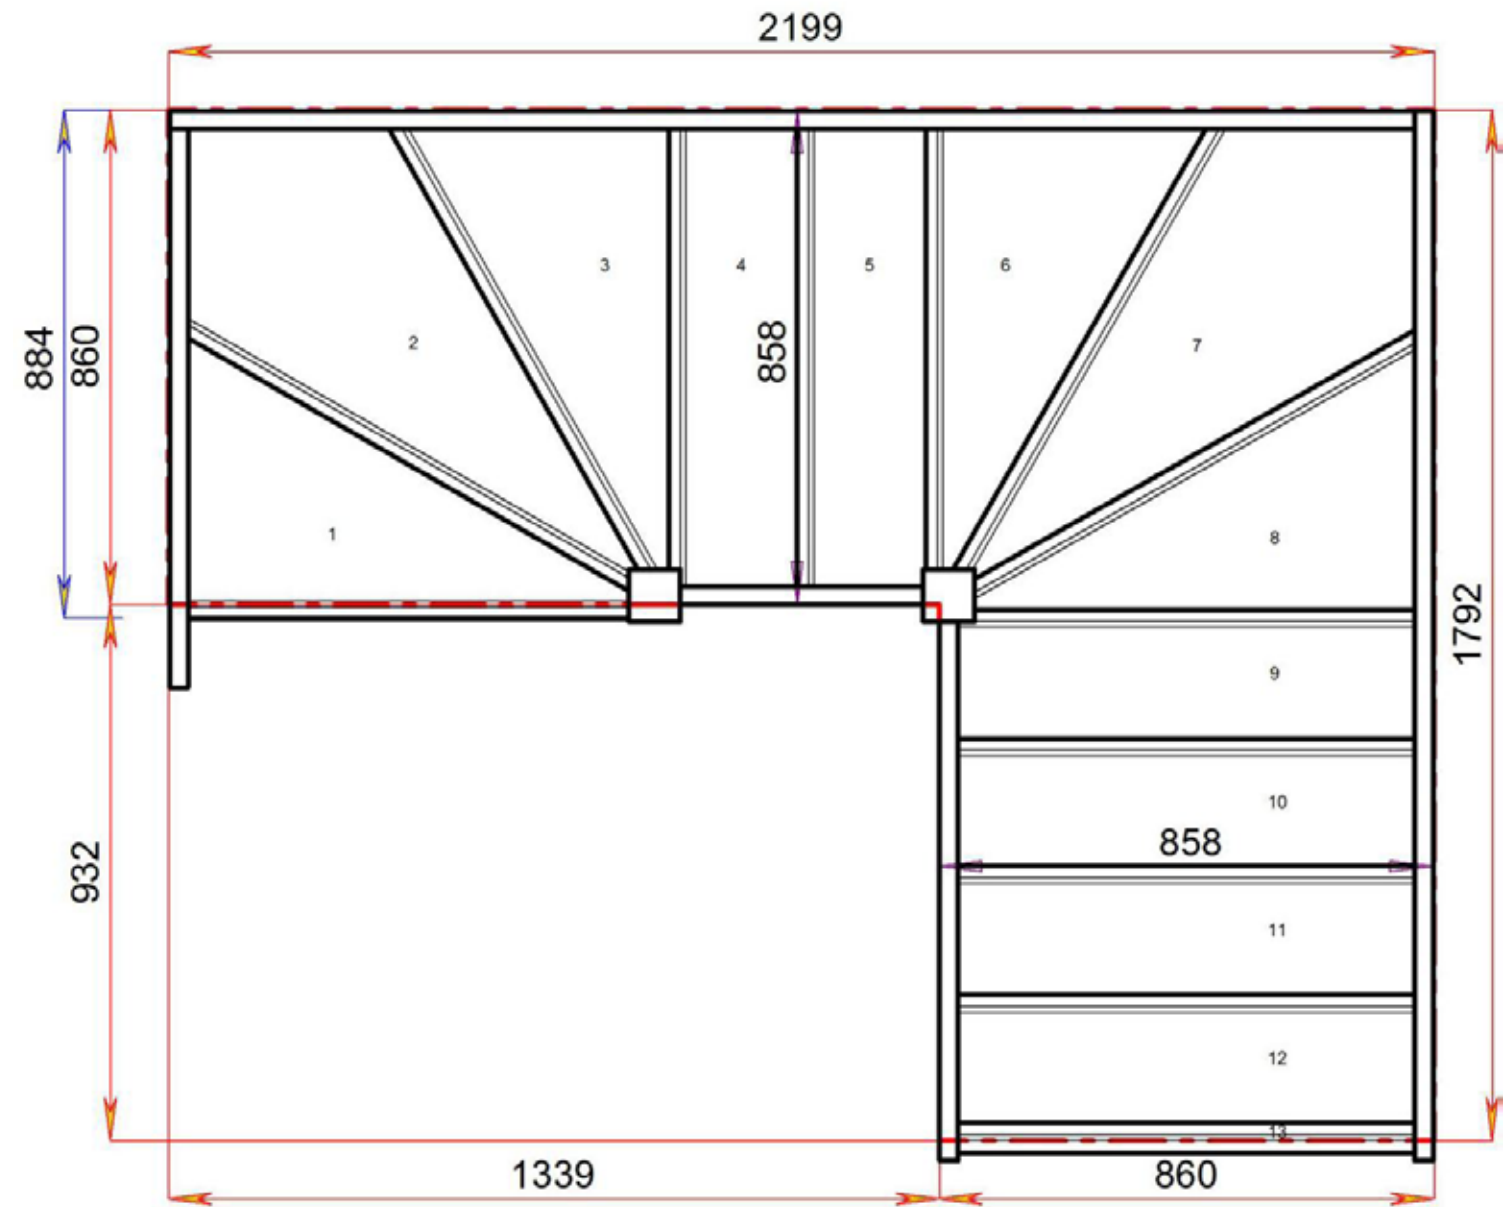

sales@stairplan.com
01952 608853

Very Popular Layout
[Standard Size available to order online](#)

Stair Layouts-DW-13

SW36W3N-RH

Floor to floor height

2600.000 mm

STAIRPLAN

Stair:SW36W3N-RH

STAIRPLAN

© 00050532B 11005

Stair Layouts-DW-13

SW35W31N-RH

Floor to floor height

2600.000 mm

Stair:SW35W31N-RH

Stair Layouts-DW-13

SW34W32N-RH

Floor to floor height 2600.000 mm

Stair:SW34W32N-RH

Stair Layouts-DW-13

SW33W33N-RH

Floor to floor height

2600.000 mm

STAIRPLAN

STAIRPLAN

Stair:SW33W33N-RH

Stair Layouts-DW-13

SW32W34N-RH

Floor to floor height

2600.000 mm

Stair:SW32W34N-RH

Floor to floor height 2600.000 mm