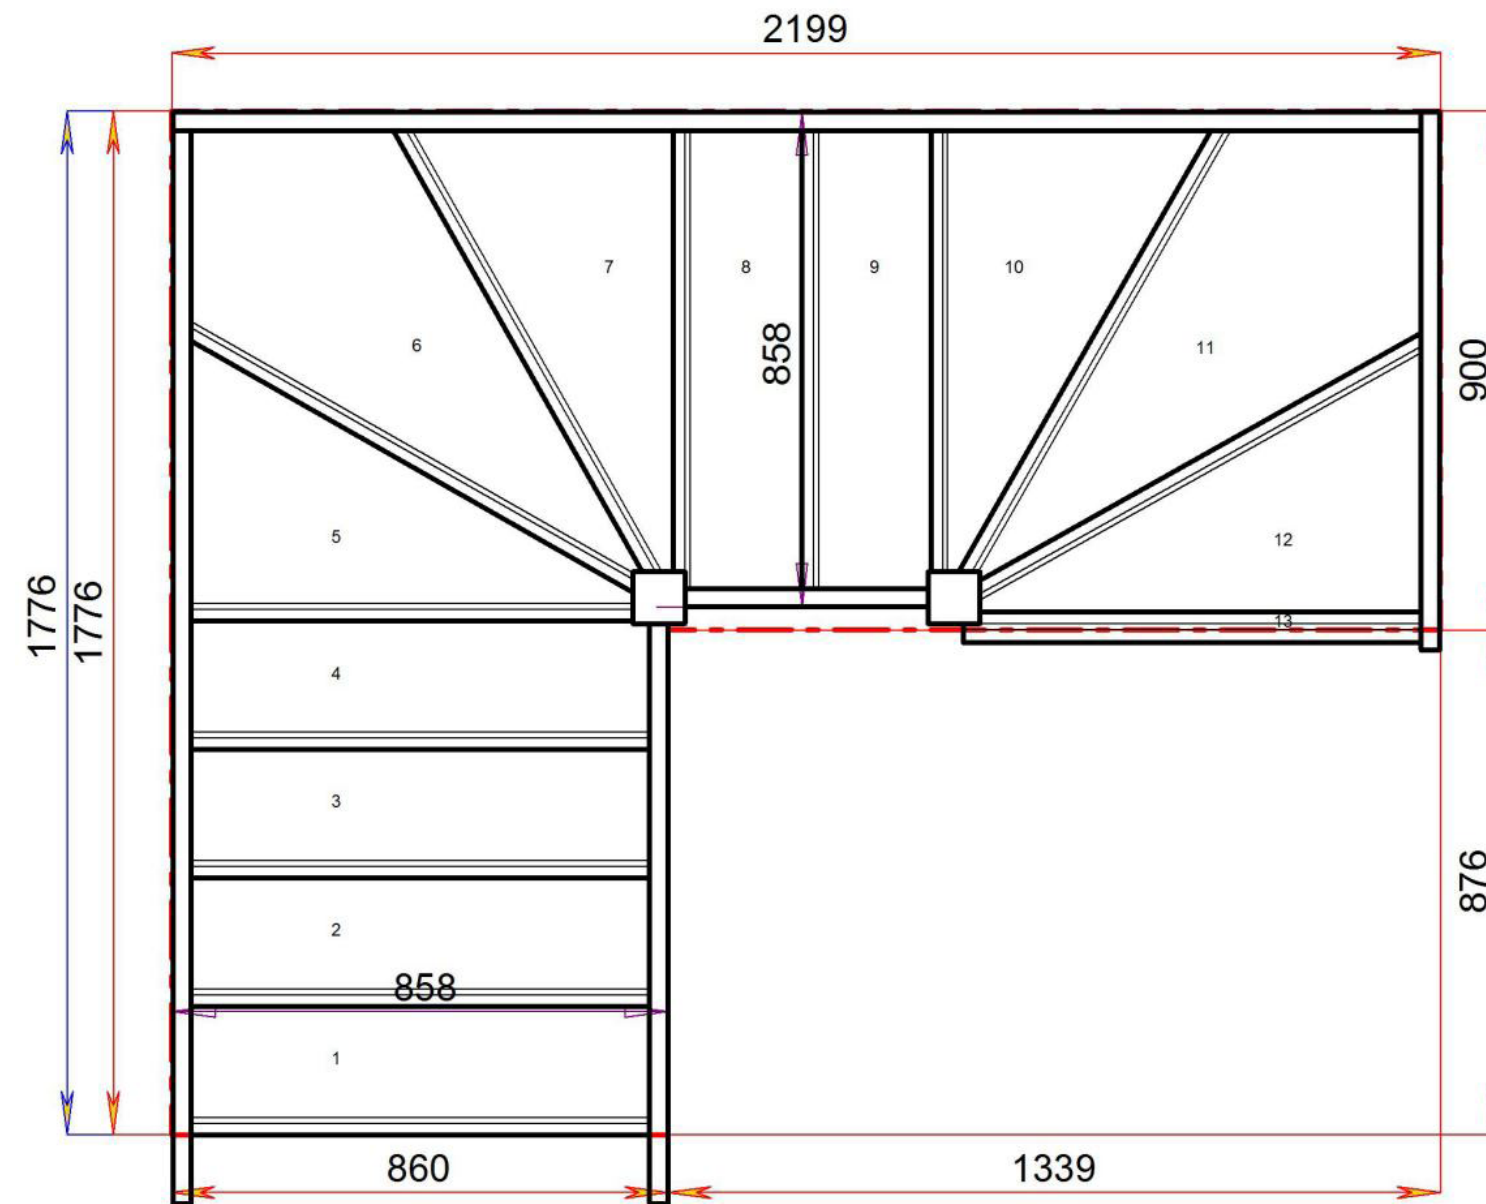

Stair Layouts-DW-13

S6W3W3N-RH

Stair:S6W3W3N-RH

Stair Layouts-DW-13

S5W31W3N-RH

Floor to floor height

2600.000 mm

Stair:S5W31W3N-RH

Stair Layouts-DW-13

S5W3W31N-RH

STAIRPLAN

STAIRPLAN

Stair:S5W3W31N-RH

Stair Layouts-DW-13

S4W32W3N-RH

Floor to floor height

2600.000 mm

Stair:S4W32W3N-RH

Stair Layouts-DW-13

S4W31W31N-RH

Floor to floor height 2600.000 mm

Stair:S4W31W31N-RH

Stair Layouts-DW-13

S4W3W32N-RH

Floor to floor height 2600.000 mm

Stair:S4W3W32N-RH

Stair Layouts-DW-13

S3W33W3N-RH

Floor to floor height 2600.000 mm

Stair:S3W33W3N-RH

Stair Layouts-DW-13

S3W32W31N-RH