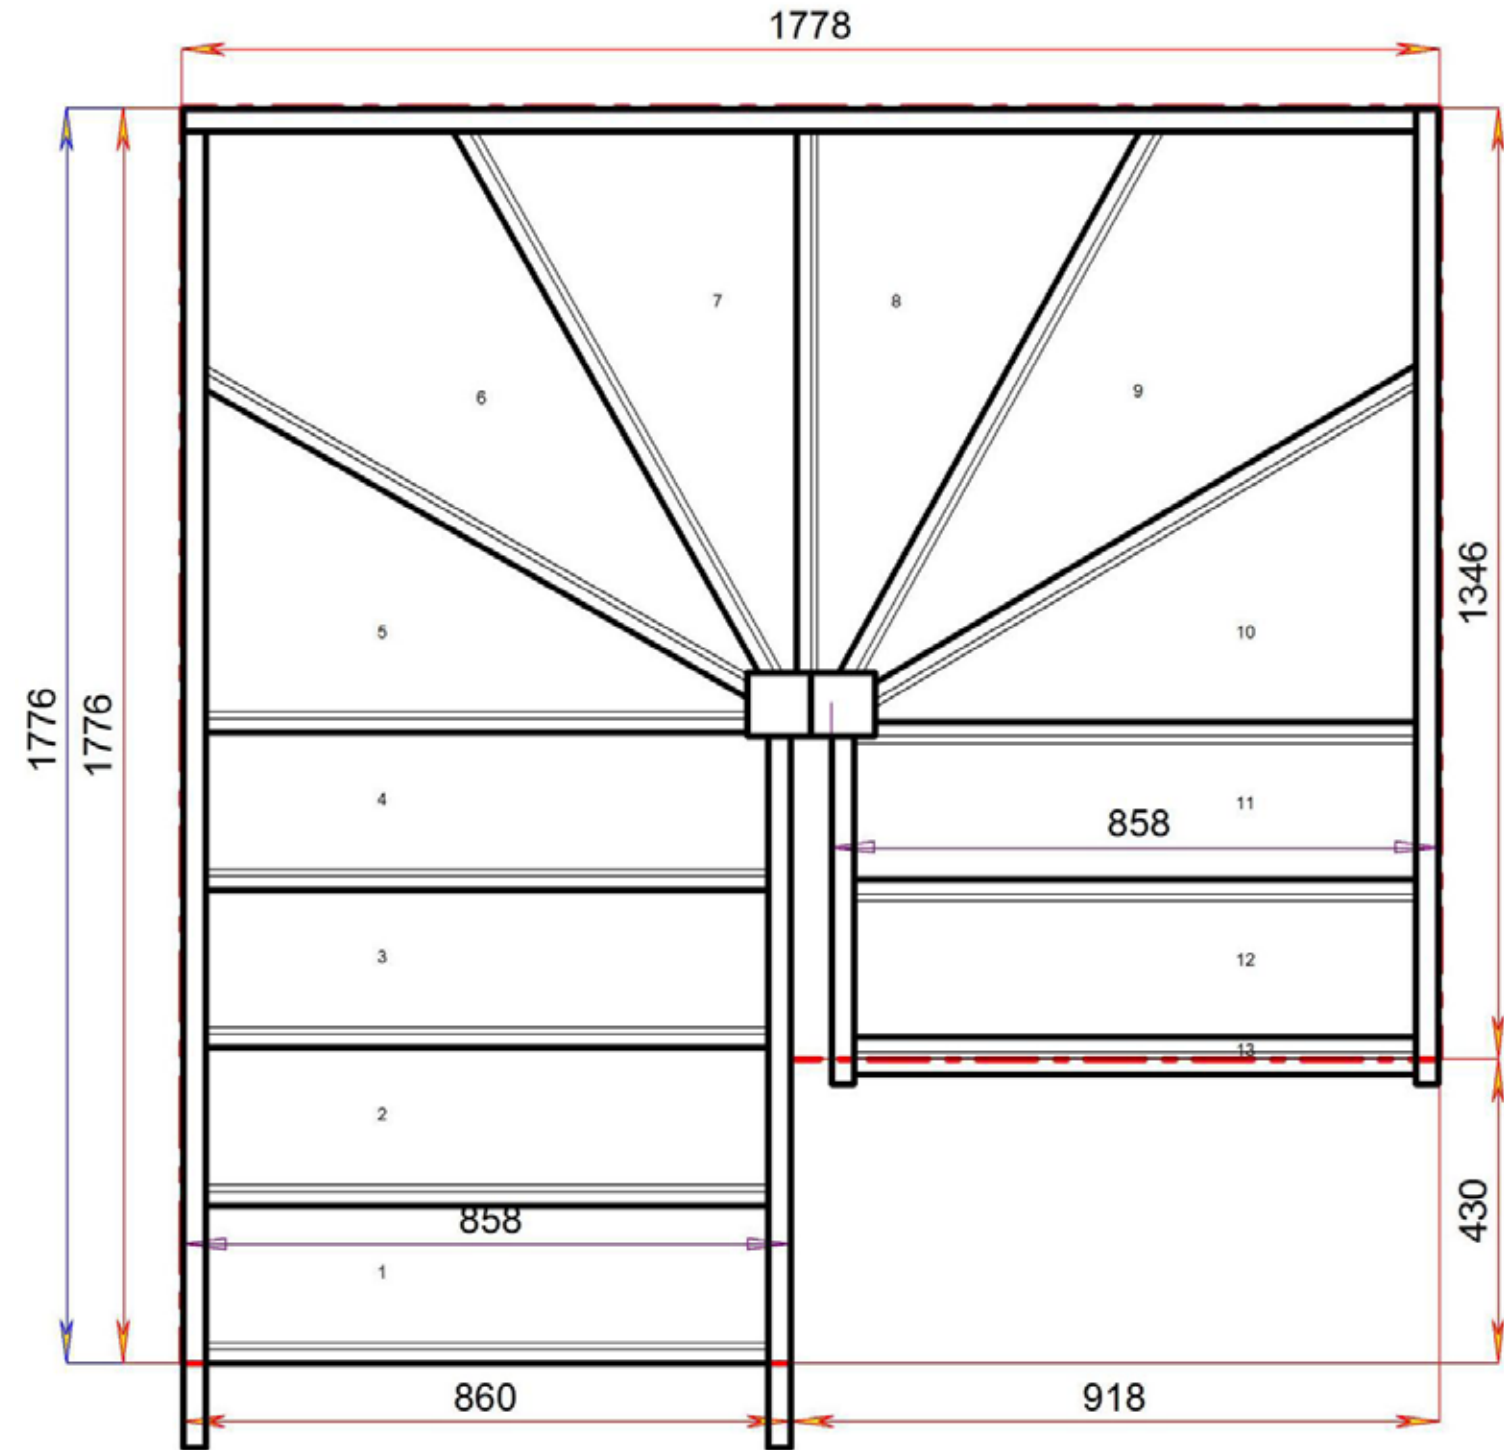

2600.000 mm

Stair:S4W32W3N-RH

Stair Layouts-DW-13

S4W31W31N-RH

Floor to floor height 2600.000 mm

Stair:S4W31W31N-RH

Stair Layouts-DW-13

S4W3W32N-RH

Floor to floor height 2600.000 mm

Stair:S4W3W32N-RH

Stair Layouts-DW-13

S3W33W3N-RH

Floor to floor height 2600.000 mm

Stair:S3W33W3N-RH

Stair Layouts-DW-13

S3W32W31N-RH

Floor to floor height

2600.000 mm

STAIRPLAN

STAIRPLAN

Stair:S3W32W31N-RH

Stair Layouts-DW-13

S3W31W32N-RH

Floor to floor height 2600.000 mm