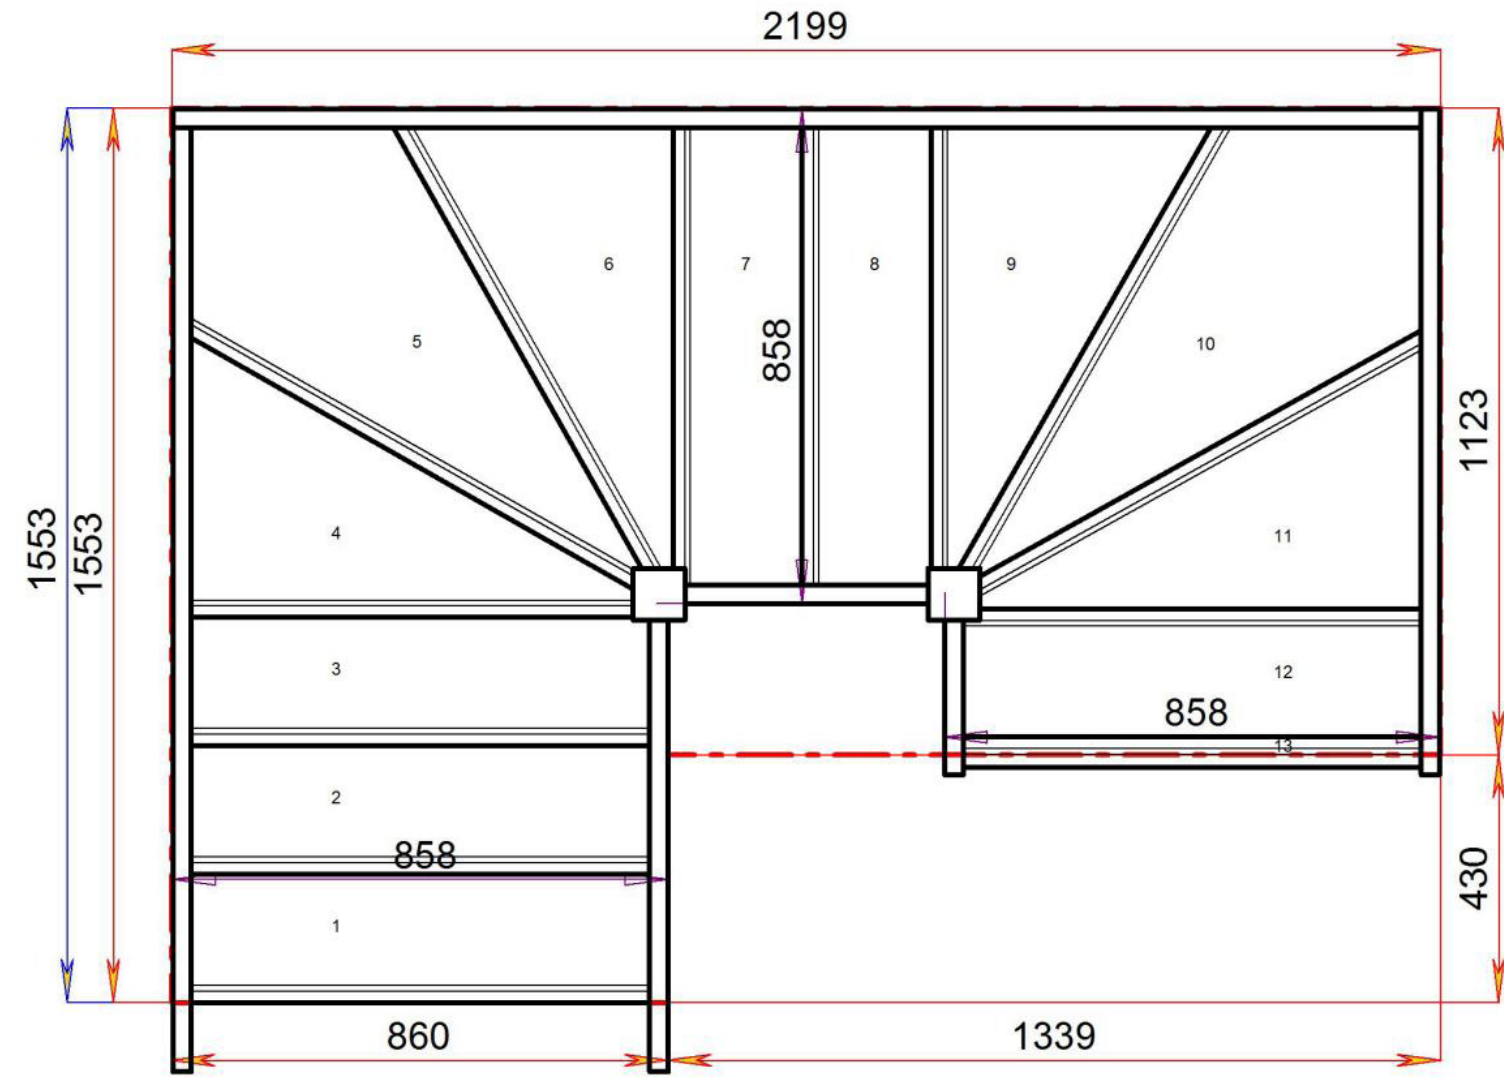

Floor to floor height 2600.000 mm

Stair:S4W3W32N-RH

Stair Layouts-DW-13

S3W33W3N-RH

Floor to floor height 2600.000 mm

Stair:S3W33W3N-RH

Stair Layouts-DW-13

S3W32W31N-RH

Floor to floor height

2600.000 mm

STAIRPLAN

STAIRPLAN

Stair:S3W32W31N-RH

Stair Layouts-DW-13

S3W31W32N-RH

Floor to floor height 2600.000 mm

Stair:S3W31W32N-RH

Very Popular Layout
[Standard Size available to order online](#)

Stair Layouts-DW-13

S3W3W33N-RH

Floor to floor height 2600.000 mm

Stair:S3W3W33N-RH

Stair Layouts-DW-13

S2W34W3N-RH

Floor to floor height

2600.000 mm

STAIRPLAN

STAIRPLAN

Stair:S2W34W3N-RH

Stair Layouts-DW-13

S2W33W31N-RH

Floor to floor height