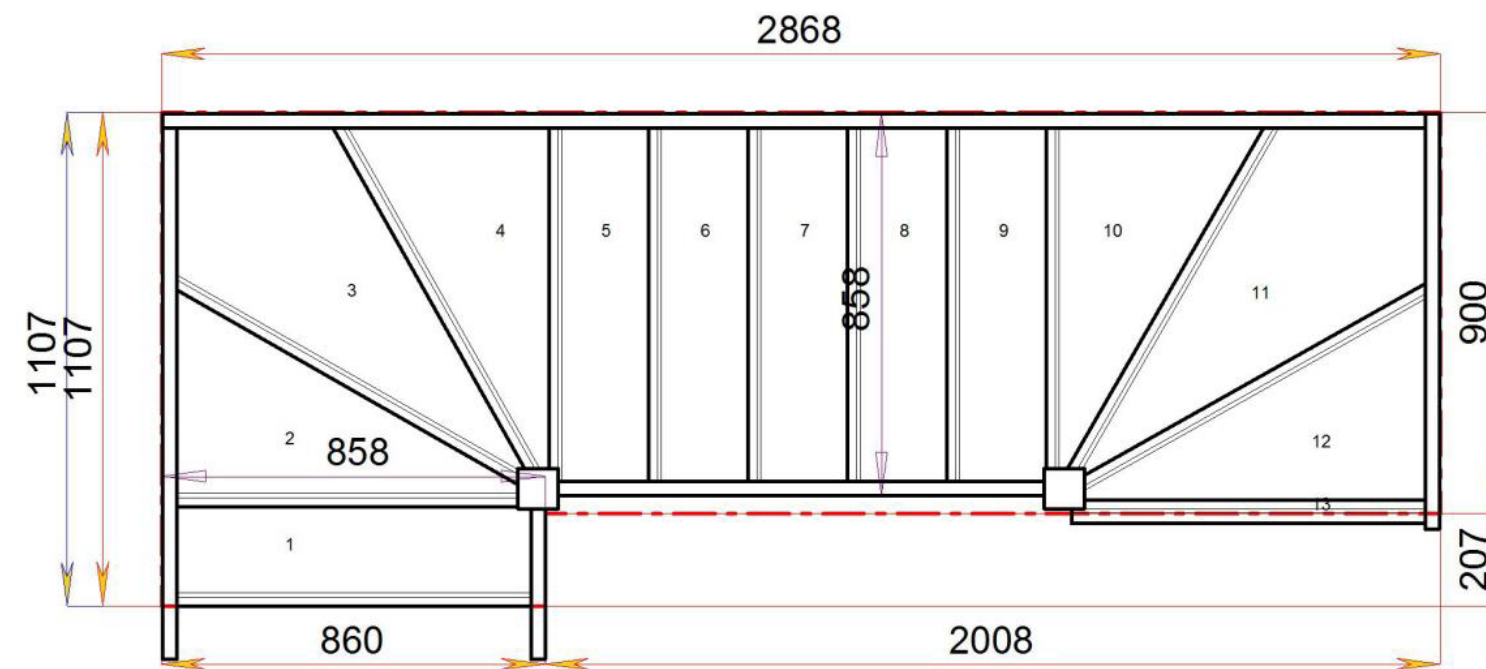

2600.000 mm

STAIRPLAN

STAIRPLAN

Stair:S2W33W31N-RH

Stair Layouts-DW-13

S2W32W32N-RH

Floor to floor height

2600.000 mm

STAIRPLAN

STAIRPLAN

Stair:S2W32W32N-RH

Stair Layouts-DW-13

S2W31W33N-RH

Floor to floor height

2600.000 mm

Stair:S2W31W33N-RH

Stair Layouts-DW-13

S2W3W34N-RH

Floor to floor height 2600.000 mm

Stair:S2W3W34N-RH

Popular Layout

[Standard Size available to order online](#)

Floor to floor height

2600.000 mm

STAIRPLAN

STAIRPLAN

Stair:S1W35W3N-RH

Stair Layouts-DW-13

S1W34W31N-RH

Floor to floor height

2600.000 mm

STAIRPLAN