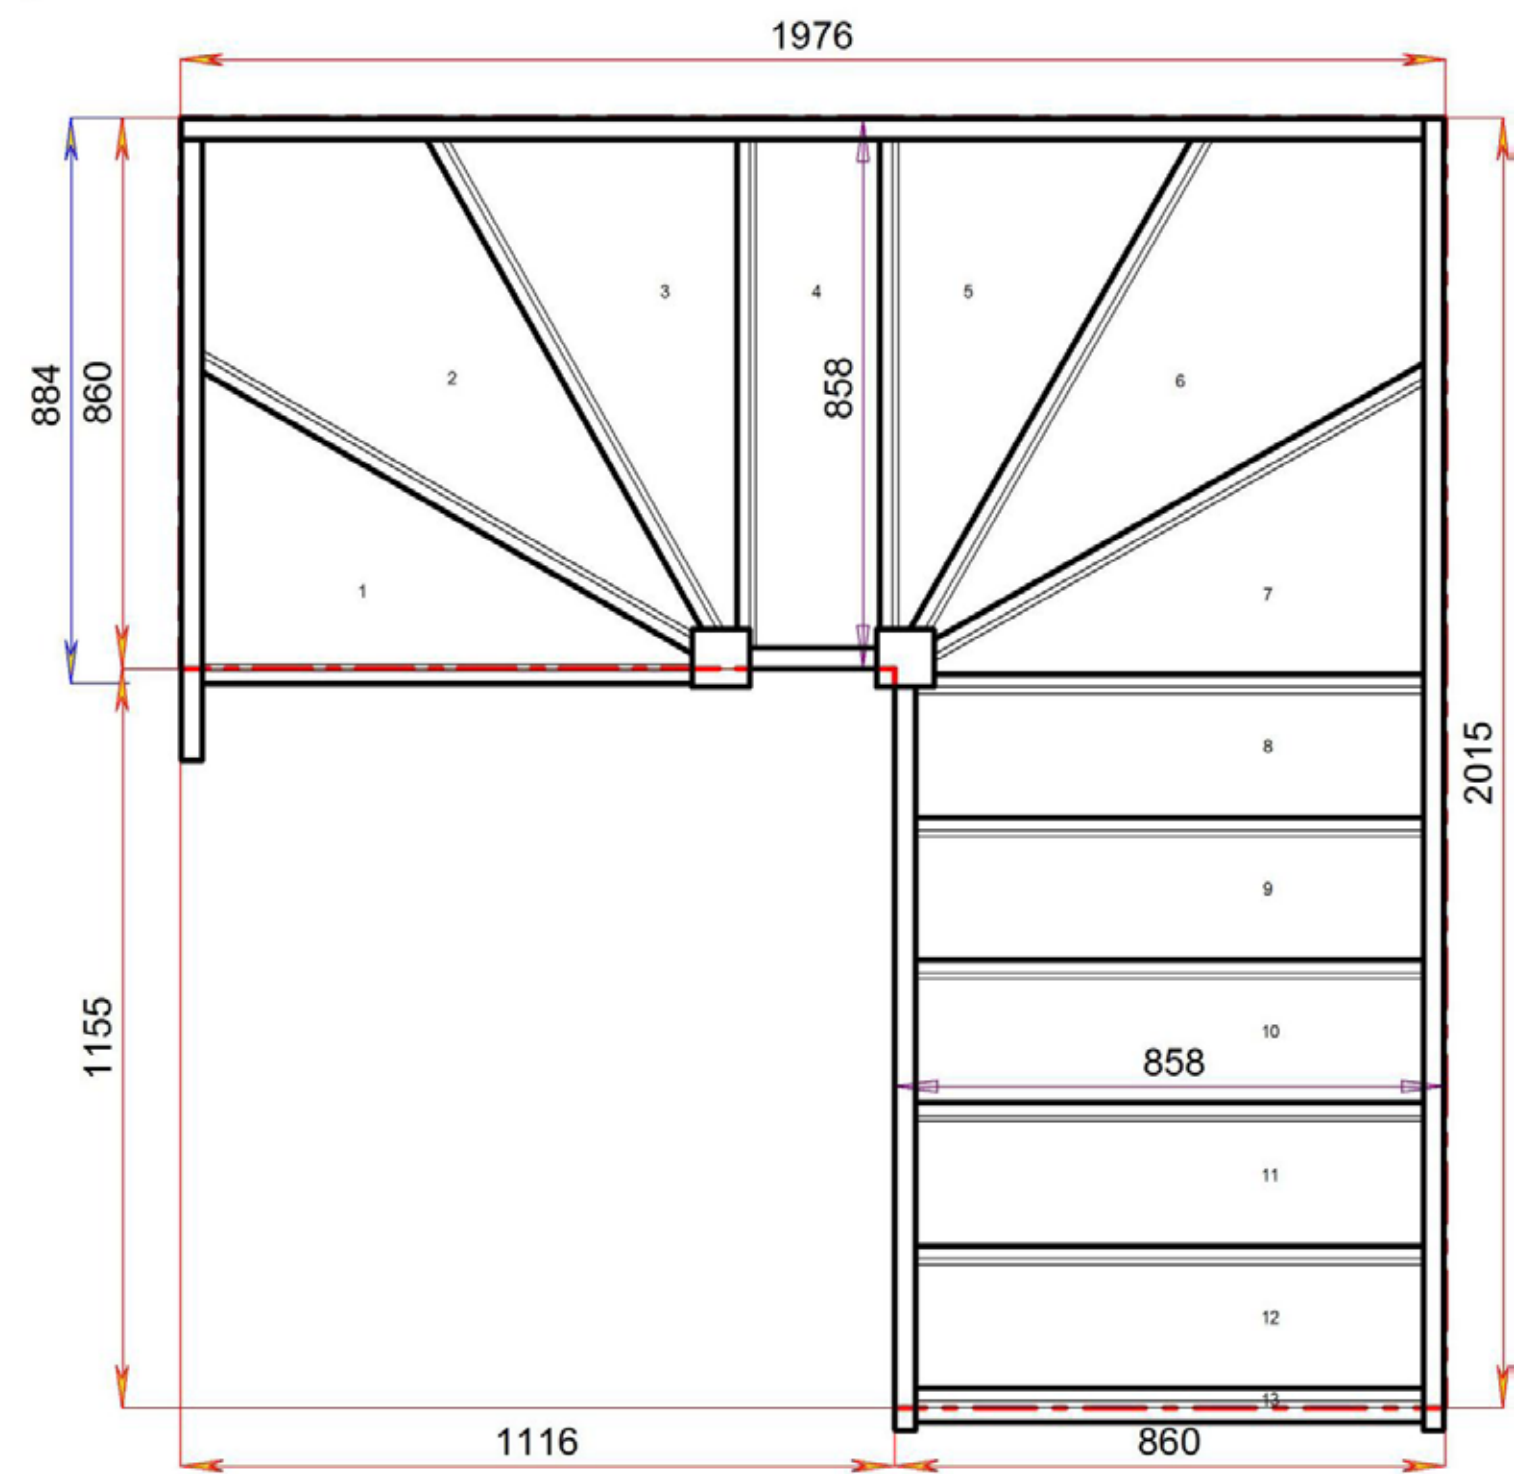

STAIRPLAN

© 00050532B 11005

Stair Layouts-DW-13

SW35W31N-RH

Floor to floor height

2600.000 mm

Stair:SW35W31N-RH

Stair Layouts-DW-13

SW34W32N-RH

Floor to floor height 2600.000 mm

Stair:SW34W32N-RH

Stair Layouts-DW-13

SW33W33N-RH

Floor to floor height

2600.000 mm

STAIRPLAN

STAIRPLAN

Stair:SW33W33N-RH

Stair Layouts-DW-13

SW32W34N-RH

Floor to floor height

2600.000 mm

Stair:SW32W34N-RH

Floor to floor height 2600.000 mm

Stair Layouts-DW-13

S6W3W3N-RH

Stair:S6W3W3N-RH

Stair Layouts-DW-13

S5W31W3N-RH

Floor to floor height

2600.000 mm

Stair:S5W31W3N-RH