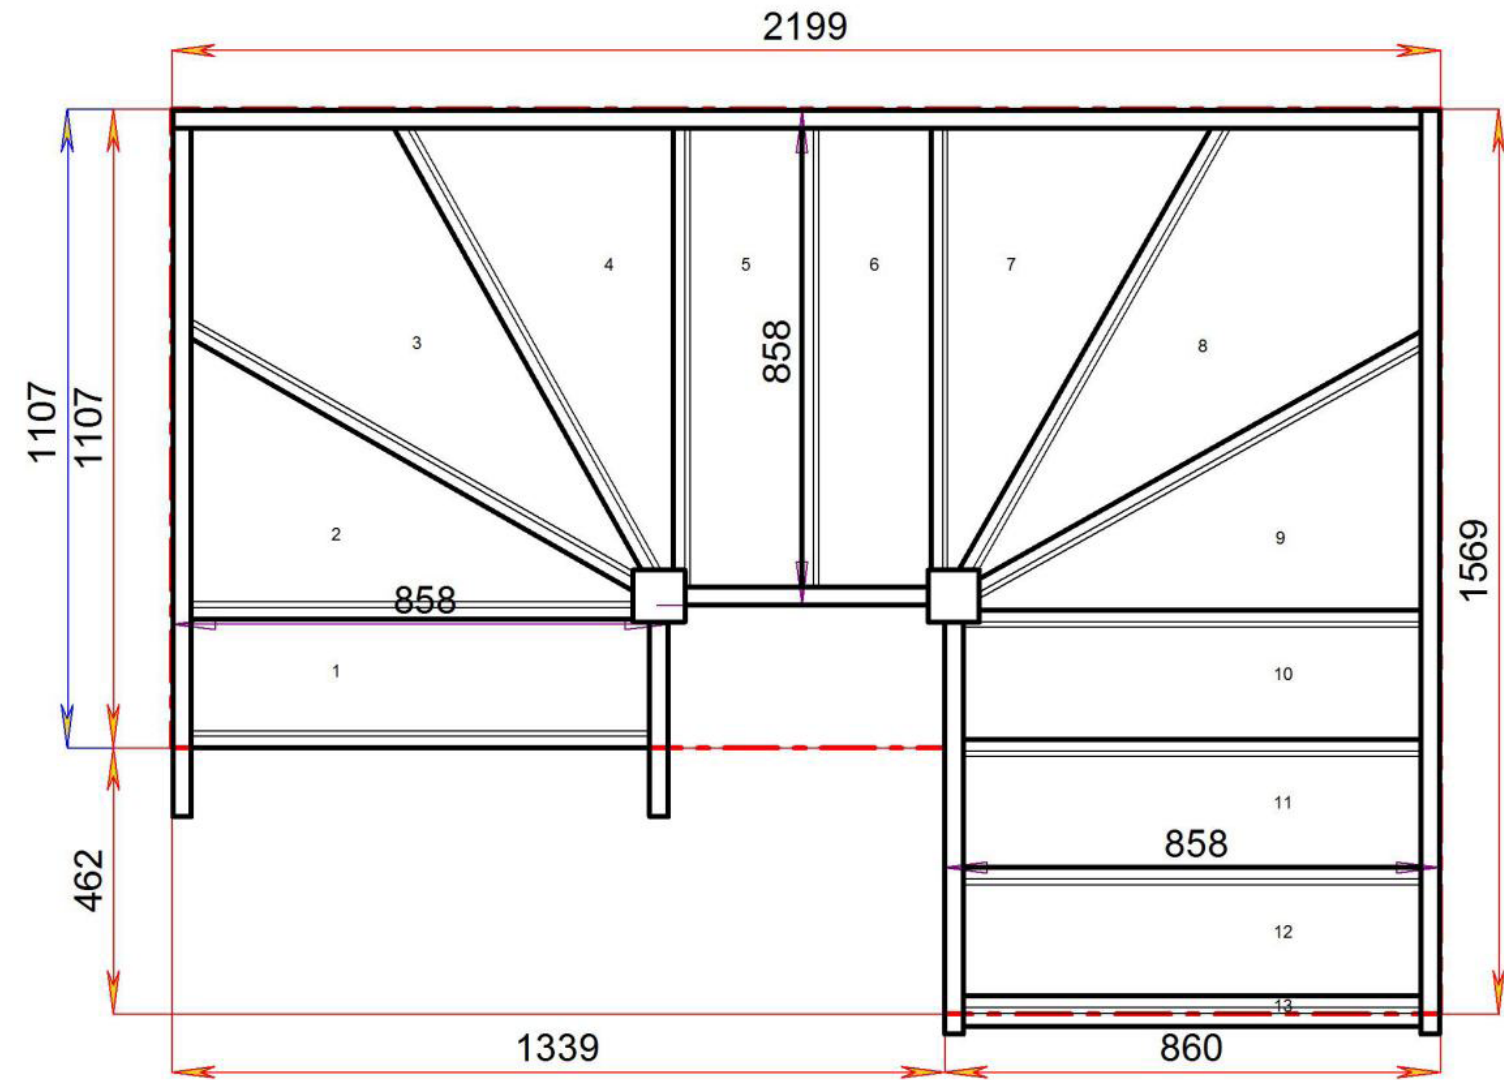

Stair Layouts-DW-13

S2W3W34N-RH

Floor to floor height 2600.000 mm

Stair:S2W3W34N-RH

Popular Layout

[Standard Size available to order online](#)

Floor to floor height

2600.000 mm

STAIRPLAN

STAIRPLAN

Stair:S1W35W3N-RH

Stair Layouts-DW-13

S1W34W31N-RH

Floor to floor height

2600.000 mm

STAIRPLAN

STAIRPLAN

Stair:S1W34W31N-RH

Stair Layouts-DW-13

S1W33W32N-RH

Floor to floor height

2600.000 mm

STAIRPLAN

STAIRPLAN

Stair:S1W33W32N-RH

Stair Layouts-DW-13

S1W32W33N-RH

Floor to floor height

2600.000 mm

Stair:S1W32W33N-RH

Stair Layouts-DW-13

S1W31W34N-RH