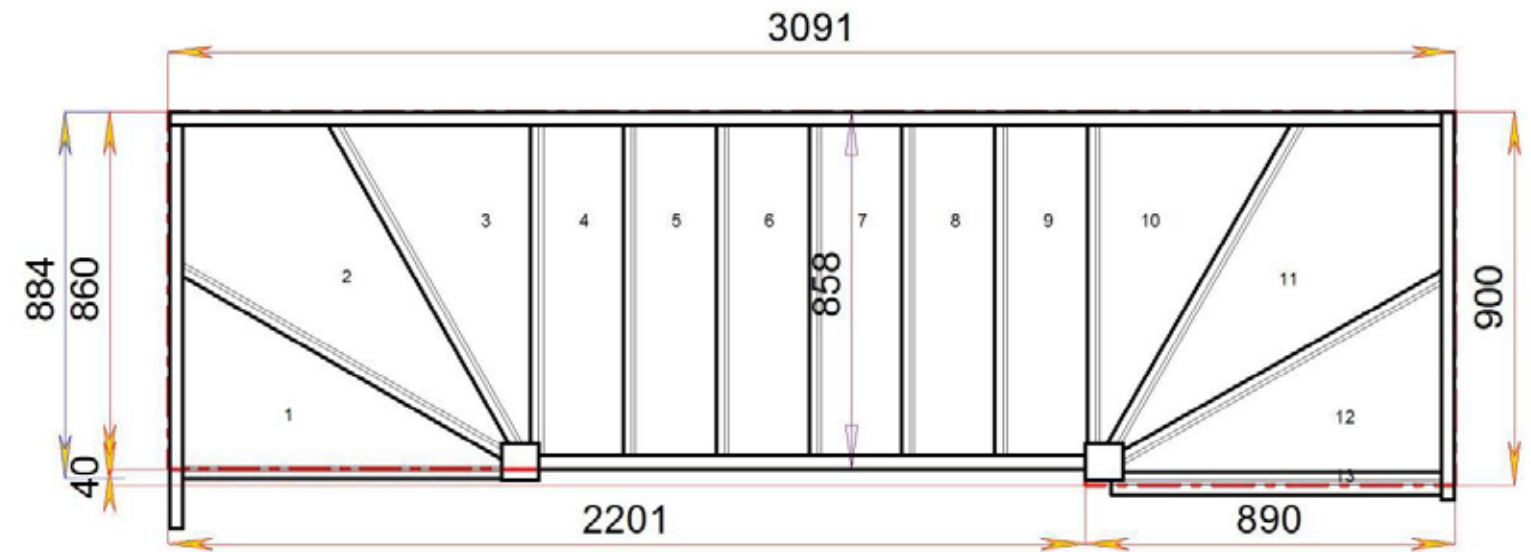

Stair:S1W31W34N-RH

Stair:S1W3W35N-RH

For a fully made to measure double winder staircase with layouts like these contact us with the Plan reference number for a quotation.

We need to know which material specification you would like quoting in from our [model range](#) also.

sales@stairplan.com
01952 608853

Very Popular Layout
[Standard Size available to order online](#)

Stair Layouts-DW-13

SW36W3N-RH

Floor to floor height

2600.000 mm

STAIRPLAN

Stair:SW36W3N-RH

STAIRPLAN

© 00050532B 11005

Stair Layouts-DW-13

SW35W31N-RH

Floor to floor height

2600.000 mm

Stair:SW35W31N-RH

Stair Layouts-DW-13