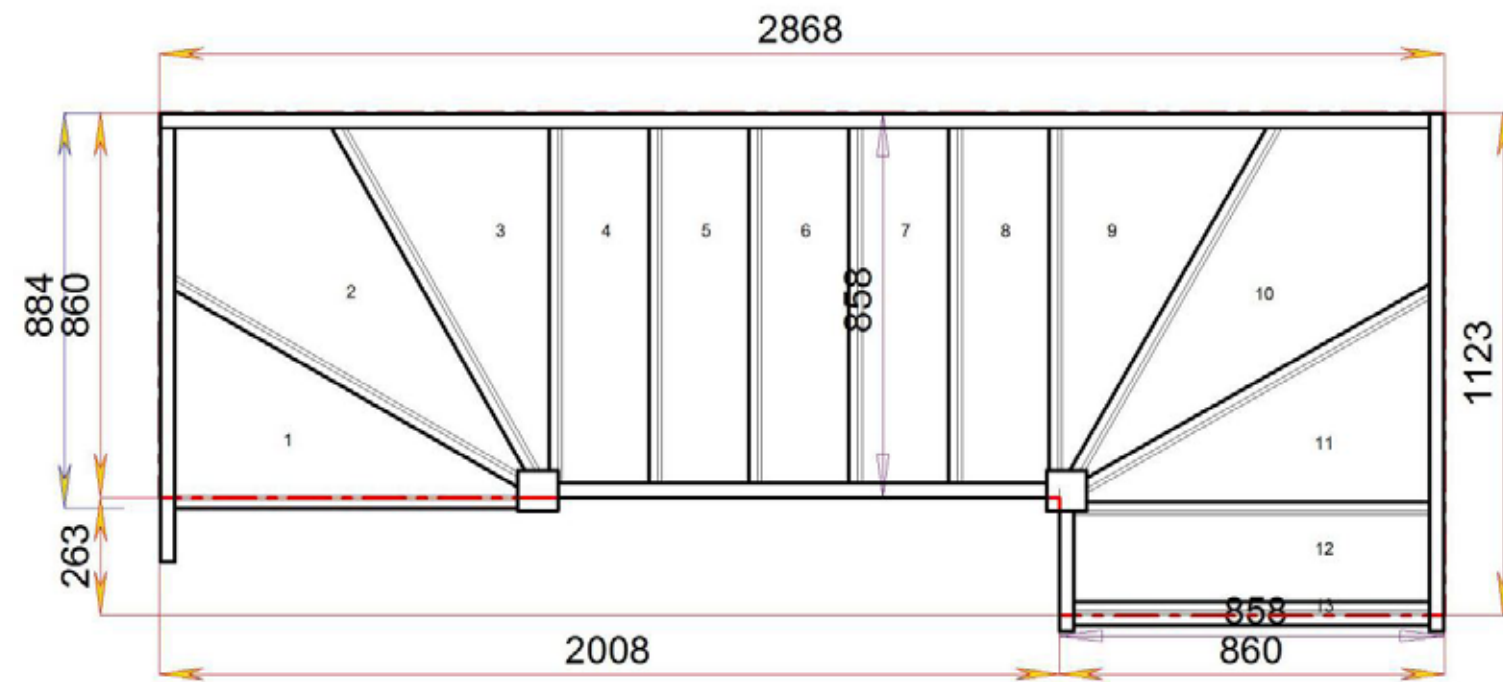

Stair:S1W31W34N-RH

Stair:S1W3W35N-RH

For a fully made to measure double winder staircase with layouts like these contact us with the Plan reference number for a quotation.

We need to know which material specification you would like quoting in from our [model range](#) also.

sales@stairplan.com
01952 608853

Very Popular Layout
[Standard Size available to order online](#)

Stair Layouts-DW-13

SW36W3N-RH

Floor to floor height

2600.000 mm

STAIRPLAN

Stair:SW36W3N-RH

STAIRPLAN

© 00050532B 11005

Stair Layouts-DW-13

SW35W31N-RH

Floor to floor height

2600.000 mm

Stair:SW35W31N-RH

Stair Layouts-DW-13

SW34W32N-RH

Floor to floor height 2600.000 mm

Stair:SW34W32N-RH

Stair Layouts-DW-13

SW33W33N-RH

Floor to floor height

2600.000 mm

STAIRPLAN