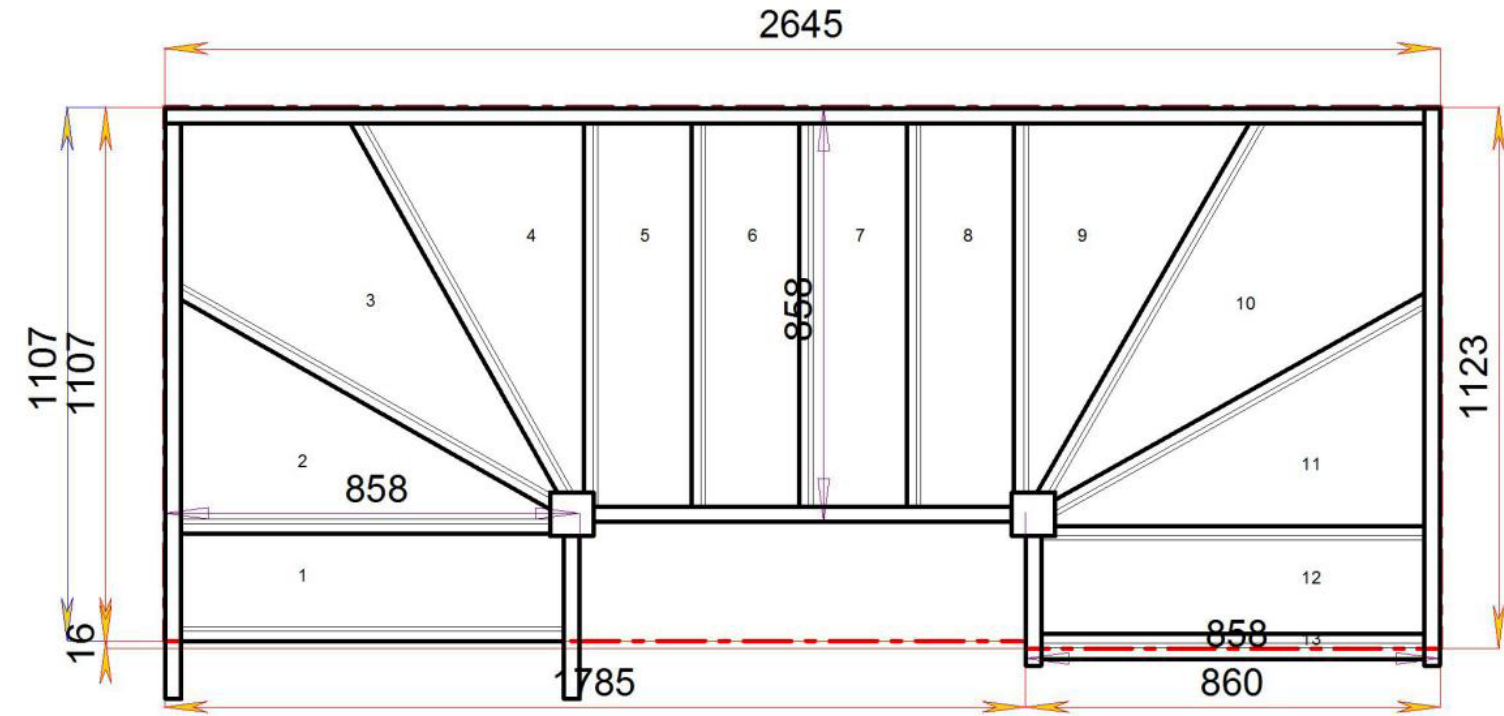

Floor to floor height

2600.000 mm

STAIRPLAN

STAIRPLAN

Stair:S2W34W3N-RH

Stair Layouts-DW-13

S2W33W31N-RH

Floor to floor height

Stair Layouts-DW-13

S2W3W34N-RH

Floor to floor height 2600.000 mm

Stair:S2W3W34N-RH

Popular Layout

[Standard Size available to order online](#)

Floor to floor height

2600.000 mm

STAIRPLAN

STAIRPLAN

Stair:S1W35W3N-RH

Stair Layouts-DW-13

S1W34W31N-RH

Floor to floor height

2600.000 mm

STAIRPLAN

STAIRPLAN

Stair:S1W34W31N-RH

Stair Layouts-DW-13

S1W33W32N-RH

Floor to floor height

2600.000 mm

STAIRPLAN

STAIRPLAN