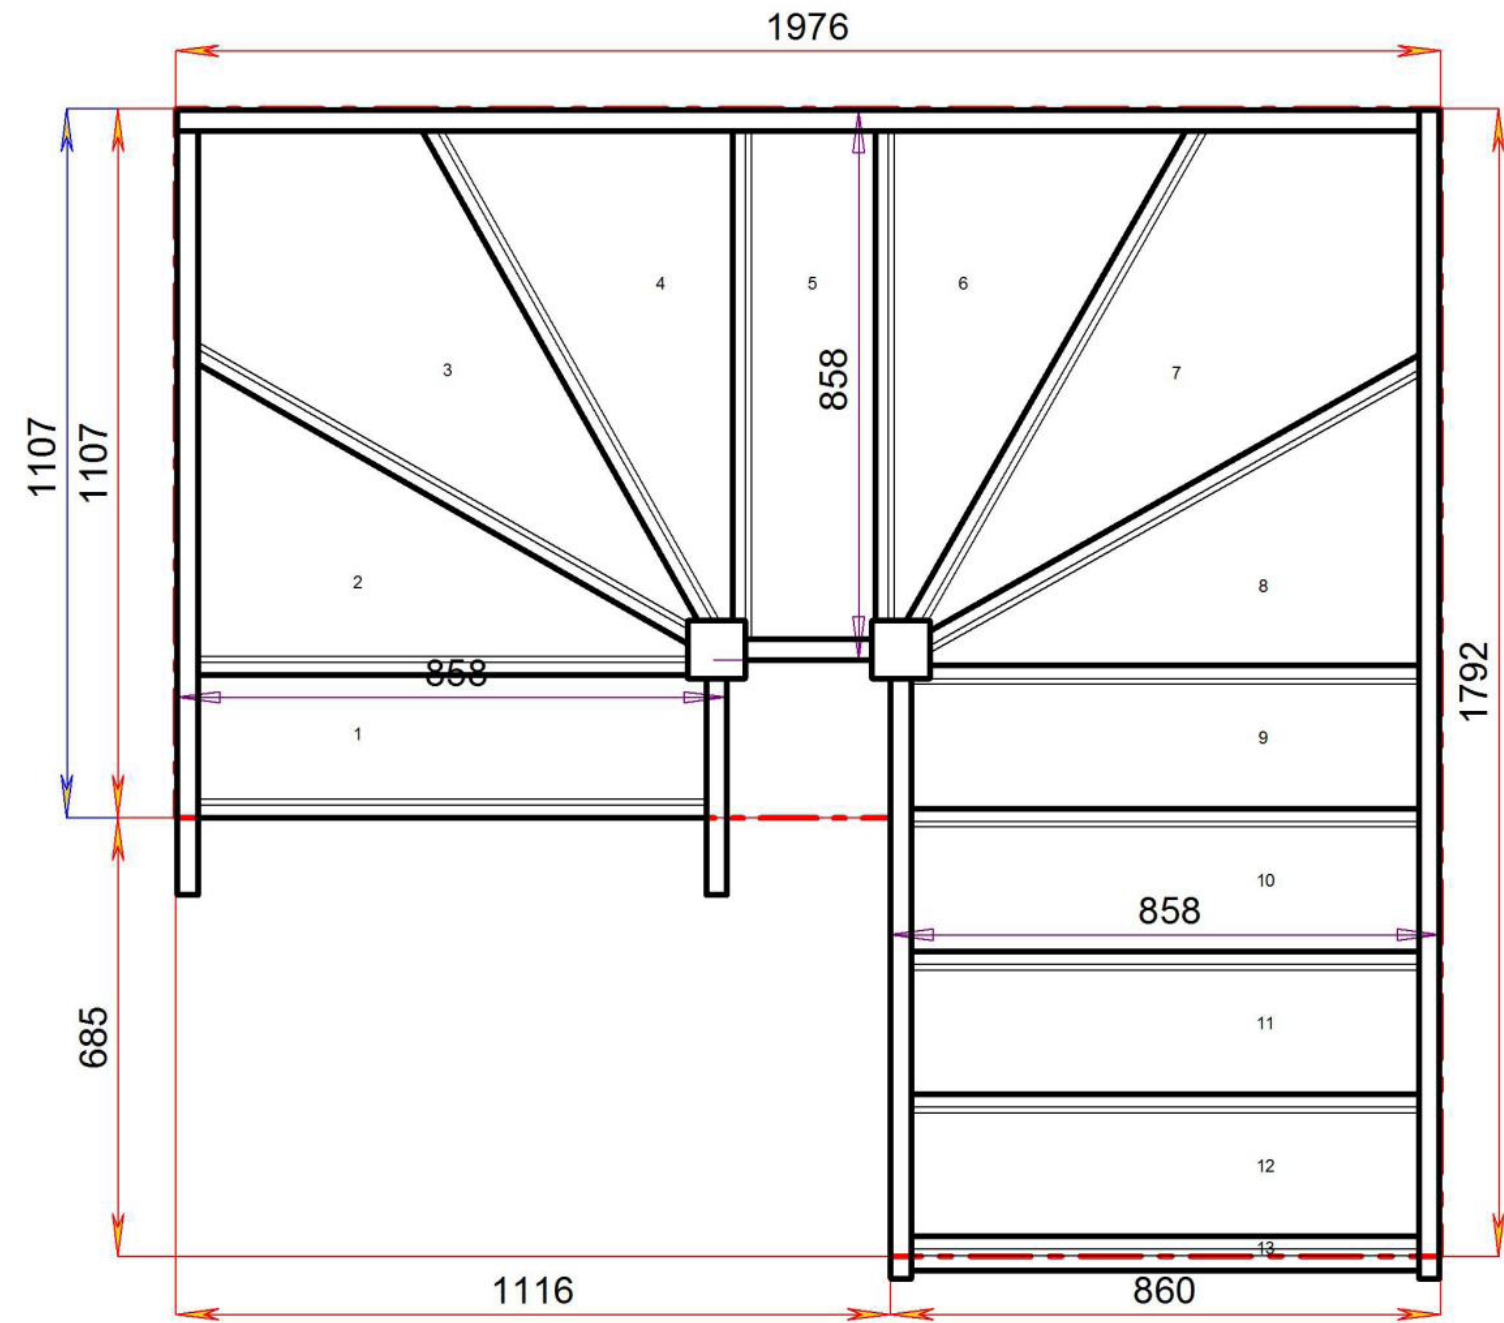

Stair Layouts-DW-13

S2W3W34N-RH

Floor to floor height 2600.000 mm

Stair:S2W3W34N-RH

Popular Layout

[Standard Size available to order online](#)

Floor to floor height

2600.000 mm

STAIRPLAN

Stair:S1W34W31N-RH

Stair Layouts-DW-13

S1W33W32N-RH

Floor to floor height

2600.000 mm

STAIRPLAN

STAIRPLAN

Stair:S1W33W32N-RH

Stair Layouts-DW-13

S1W32W33N-RH

Floor to floor height

2600.000 mm

Stair:S1W32W33N-RH

Stair Layouts-DW-13

S1W31W34N-RH

Floor to floor height 2600.000 mm

STAIRPLAN

STAIRPLAN

Stair:S1W31W34N-RH

Stair Layouts-DW-13

S1W3W35N-RH

Stair:S1W3W35N-RH