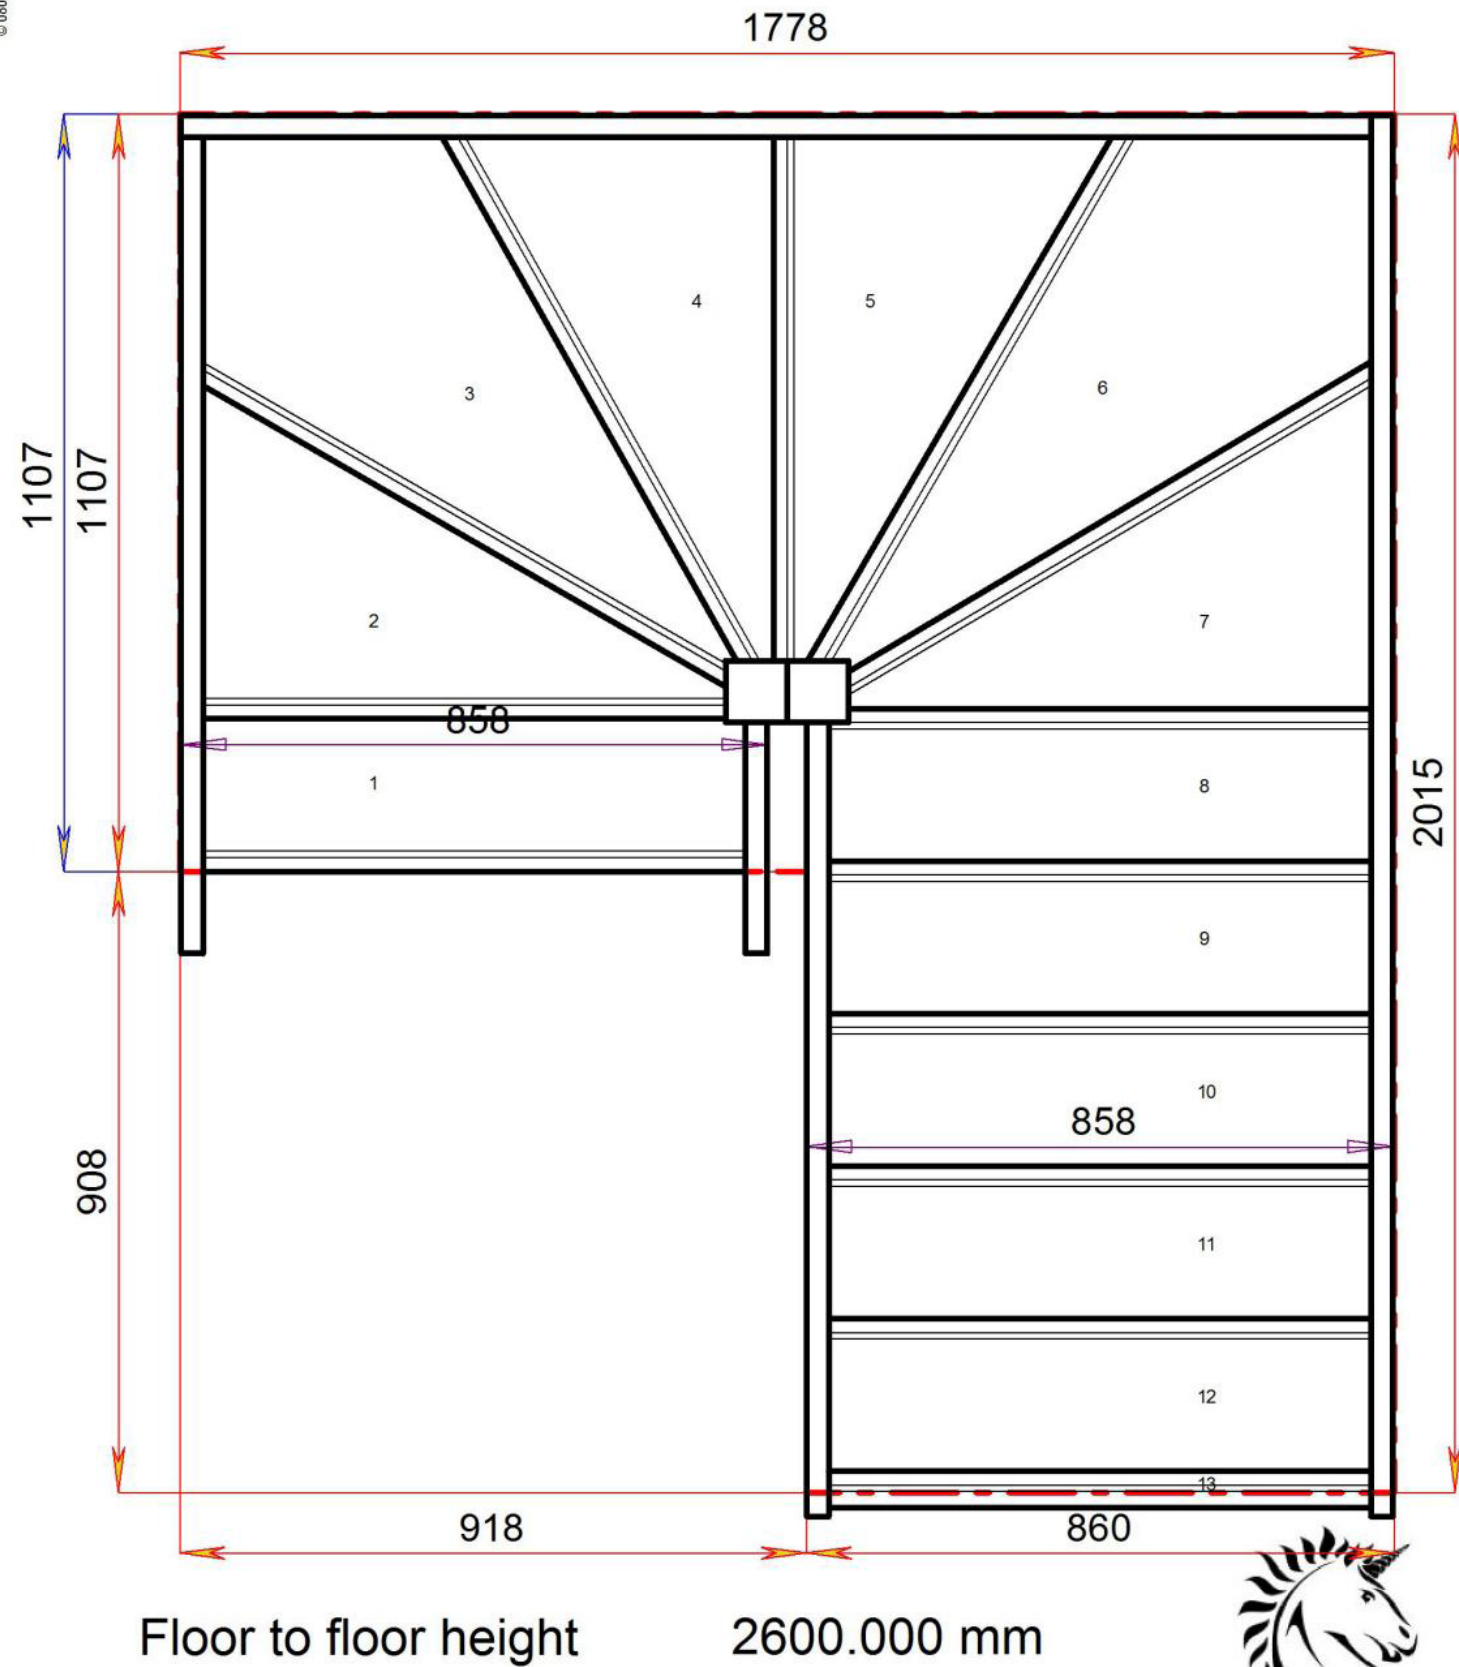

Stair Layouts-DW-13

S2W3W34N-RH

Floor to floor height 2600.000 mm

Stair:S2W3W34N-RH

Popular Layout

[Standard Size available to order online](#)

Floor to floor height

2600.000 mm

STAIRPLAN

Stair:S1W34W31N-RH

Stair Layouts-DW-13

S1W33W32N-RH

Floor to floor height

2600.000 mm

STAIRPLAN

STAIRPLAN

Stair:S1W33W32N-RH

Stair Layouts-DW-13

S1W32W33N-RH

Floor to floor height

2600.000 mm

Stair:S1W32W33N-RH

Stair Layouts-DW-13

S1W31W34N-RH

Floor to floor height 2600.000 mm

STAIRPLAN

STAIRPLAN

Stair:S1W31W34N-RH

Stair Layouts-DW-13

S1W3W35N-RH

Stair:S1W3W35N-RH