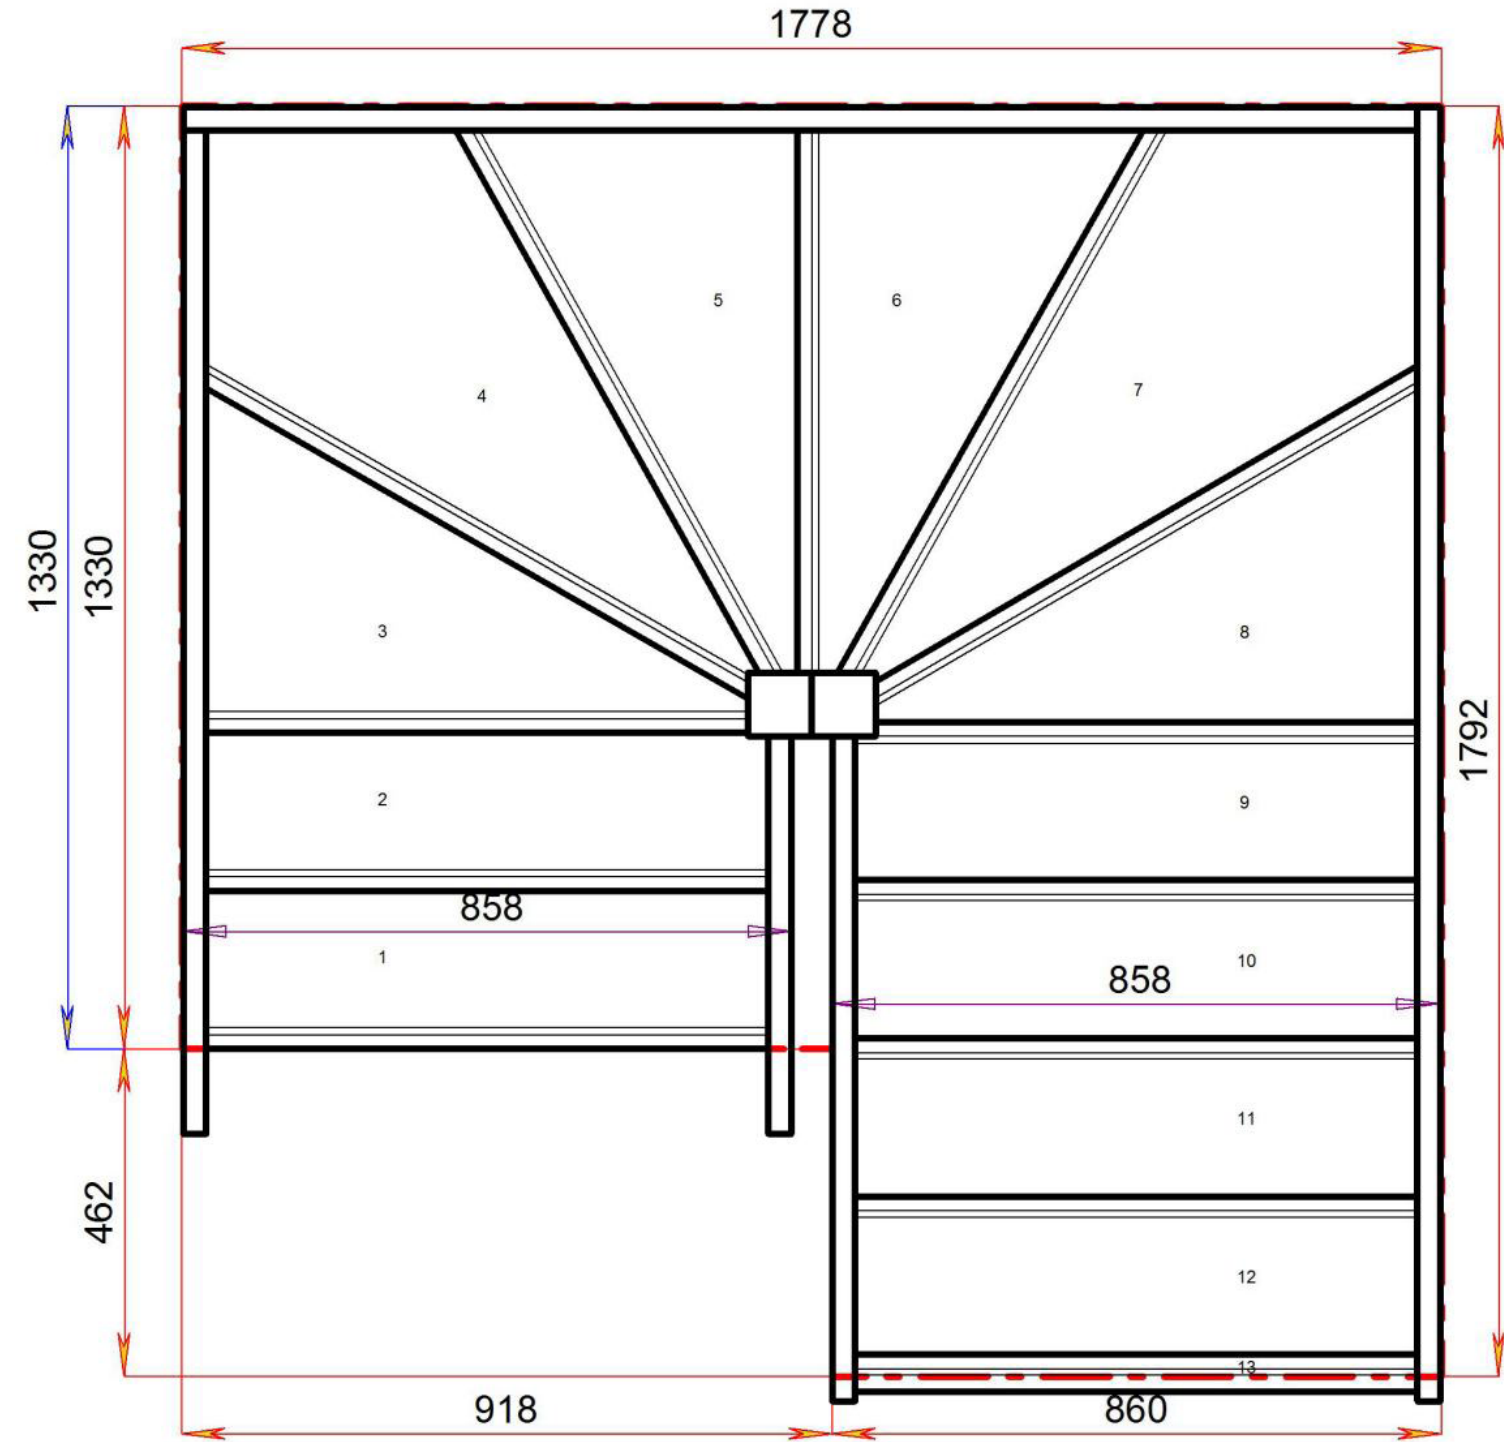

Floor to floor height

2600.000 mm

STAIRPLAN

STAIRPLAN

Stair:S2W34W3N-RH

Stair Layouts-DW-13

S2W33W31N-RH

Floor to floor height

2600.000 mm

STAIRPLAN

STAIRPLAN

Stair:S2W33W31N-RH

Stair Layouts-DW-13

S2W32W32N-RH

Floor to floor height

2600.000 mm

STAIRPLAN

STAIRPLAN

Stair:S2W32W32N-RH

Stair Layouts-DW-13

S2W31W33N-RH

Floor to floor height

2600.000 mm

Stair:S2W31W33N-RH

Stair Layouts-DW-13

S2W3W34N-RH

Floor to floor height 2600.000 mm

Stair:S2W3W34N-RH

Popular Layout

[Standard Size available to order online](#)

Floor to floor height

2600.000 mm