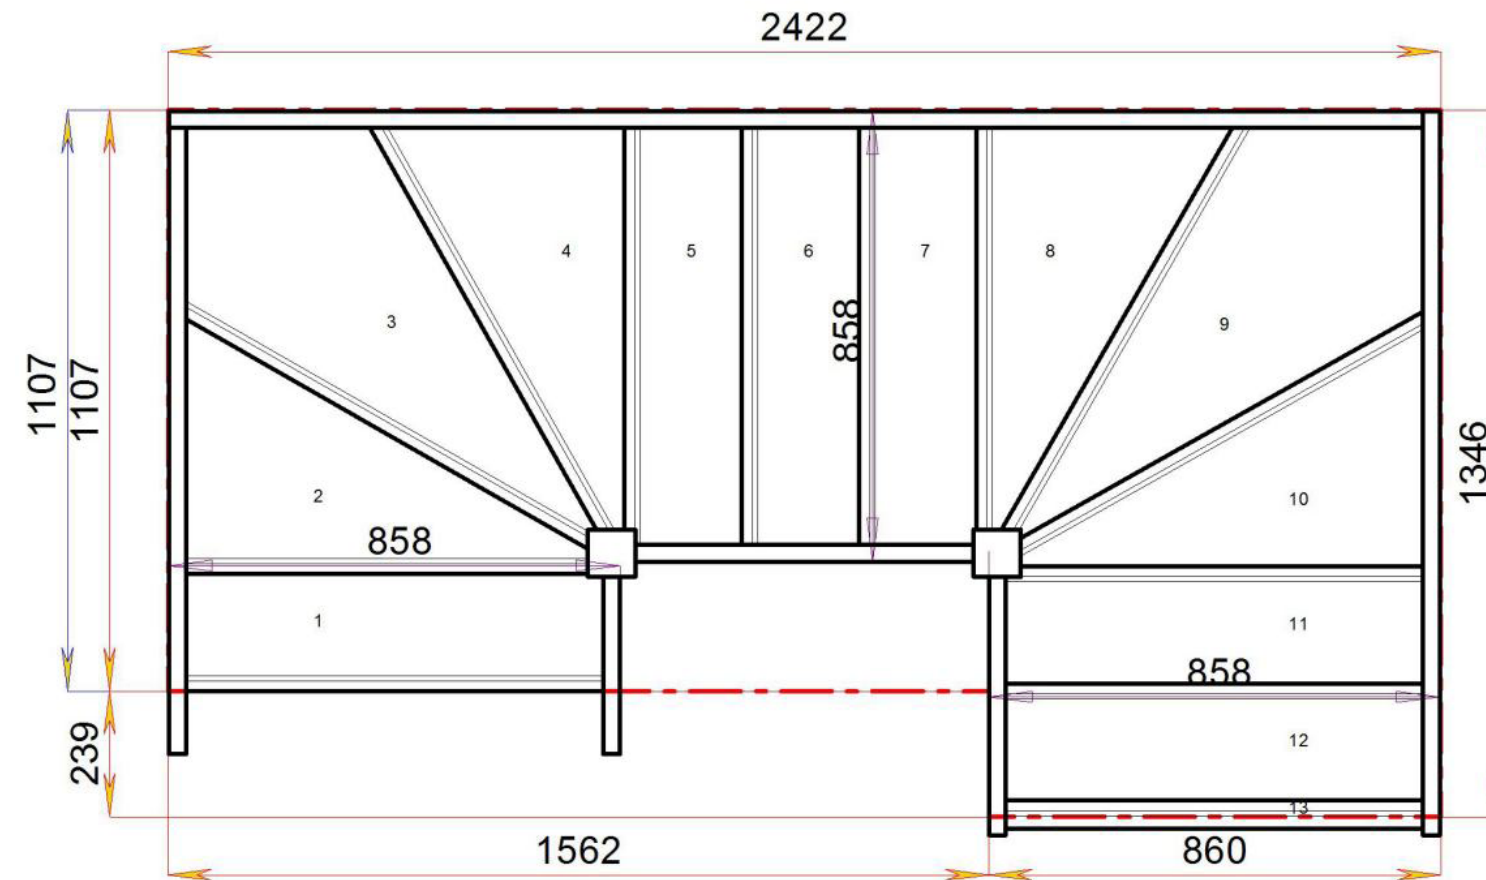

Stair Layouts-DW-13

S2W3W34N-RH

Floor to floor height 2600.000 mm

Stair:S2W3W34N-RH

Popular Layout

[Standard Size available to order online](#)

Floor to floor height

2600.000 mm

STAIRPLAN

STAIRPLAN

Stair:S1W35W3N-RH

Stair Layouts-DW-13

S1W34W31N-RH

Floor to floor height

2600.000 mm

STAIRPLAN

STAIRPLAN

Stair:S1W34W31N-RH

Stair Layouts-DW-13

S1W33W32N-RH

Floor to floor height

2600.000 mm

STAIRPLAN

STAIRPLAN

Stair:S1W33W32N-RH

Stair Layouts-DW-13

S1W32W33N-RH

Floor to floor height

2600.000 mm

Stair:S1W32W33N-RH

Stair Layouts-DW-13

S1W31W34N-RH