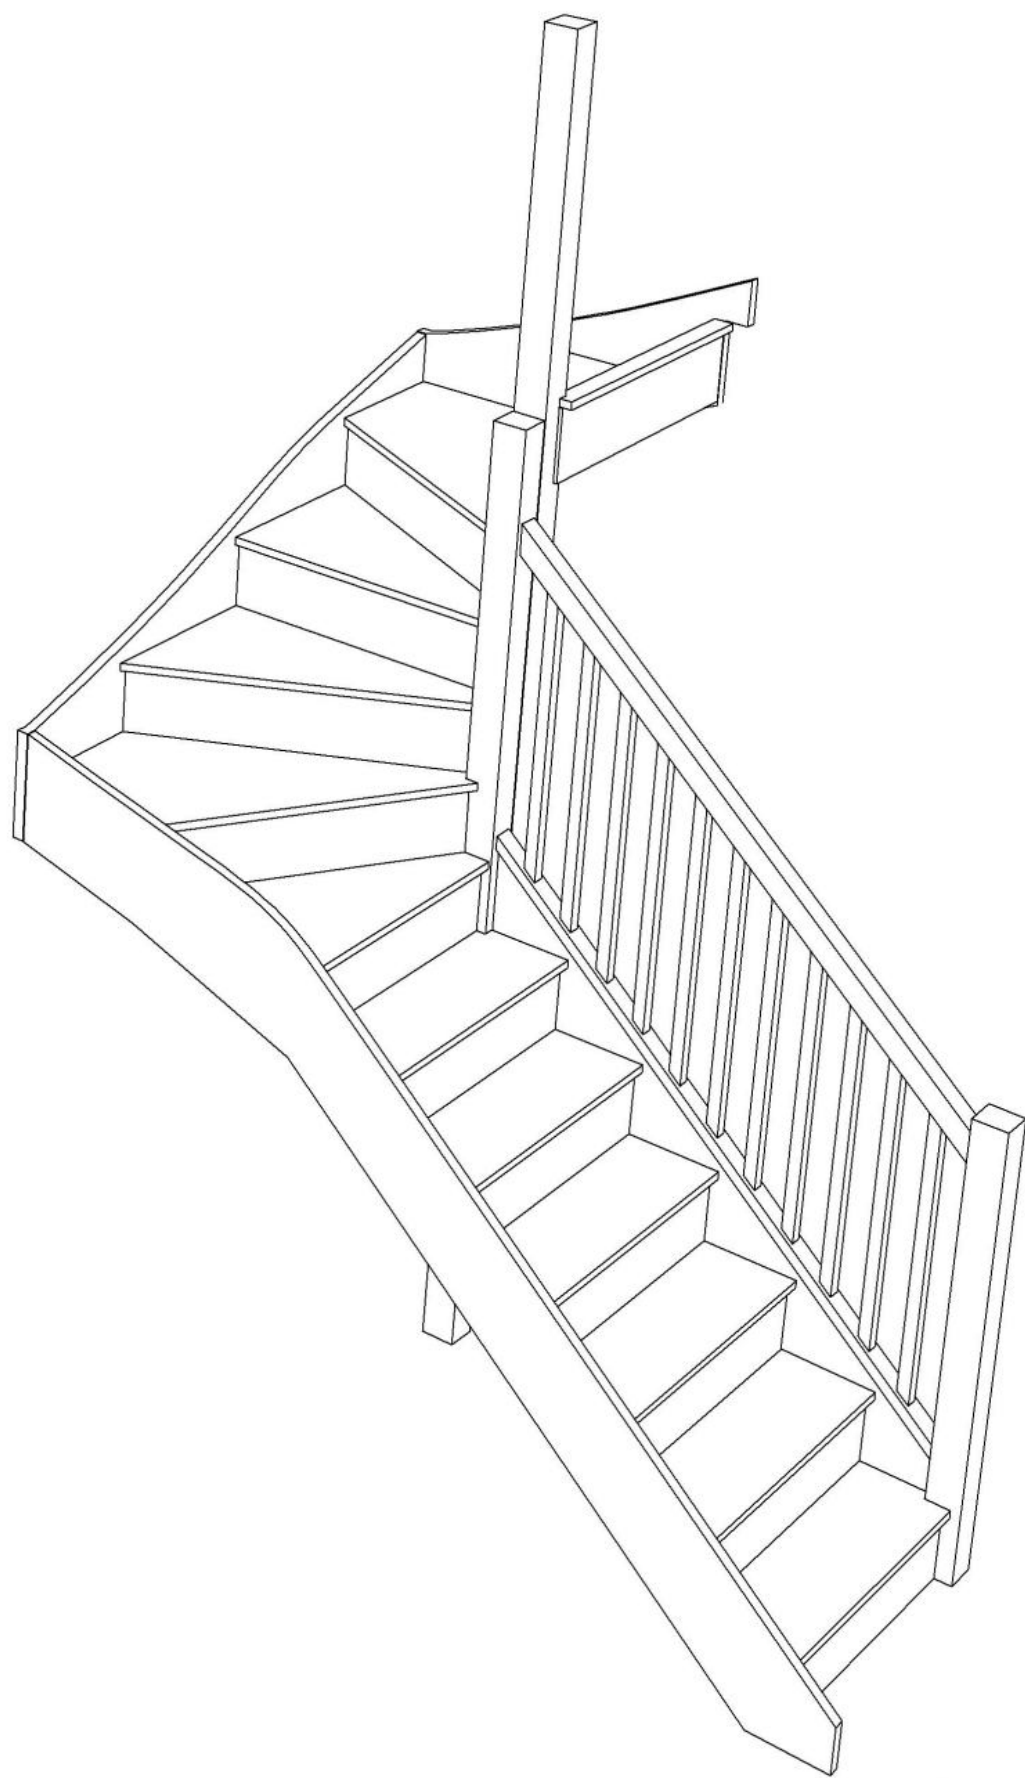

Stair:SW32W34N-RH-HR

Floor to floor height 2600.000 mm

Stair:SW31W35N-RH-HR

Note - R/H Drawing Shown

Stair Layouts-DW-13 SW3W36N-RH-HR

Stair:SW3W36N-RH-HR

Stair Layouts-DW-13

S6W3W3N-RH-HR