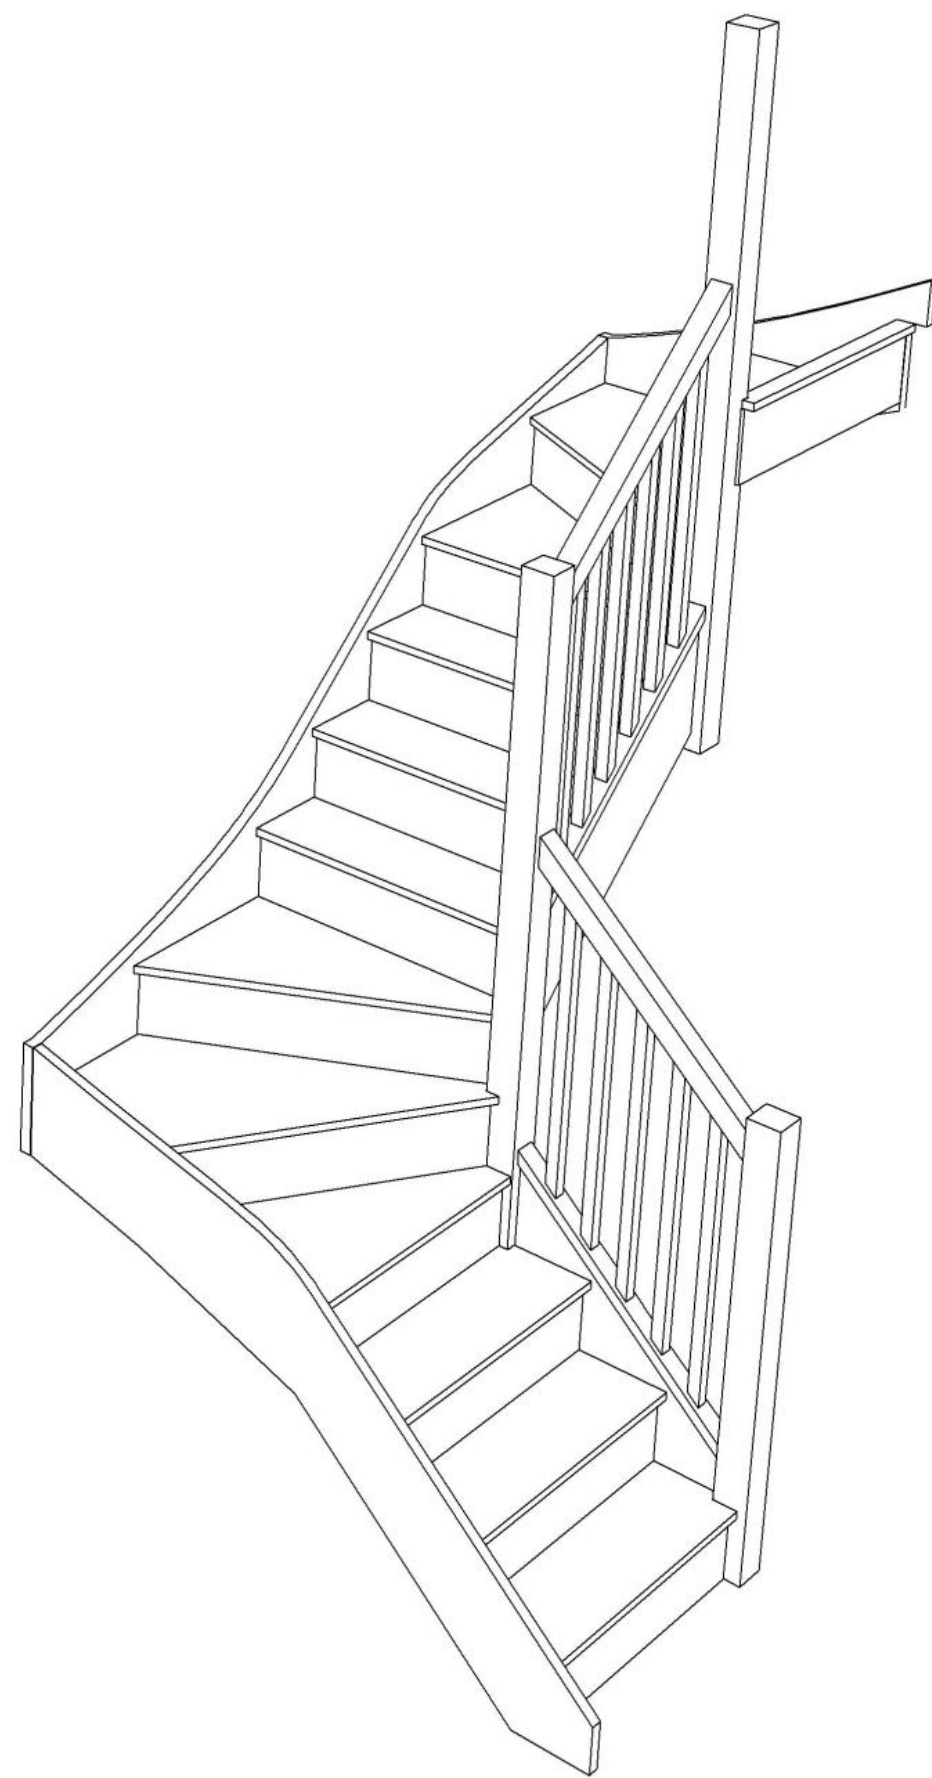

Floor to floor height

2600.000 mm

Stair:S4W3W32N-RH-HR

Stair Layouts-DW-13

S3W33W3N-RH-HR

Floor to floor height

2600.000 mm

STAIRPLAN