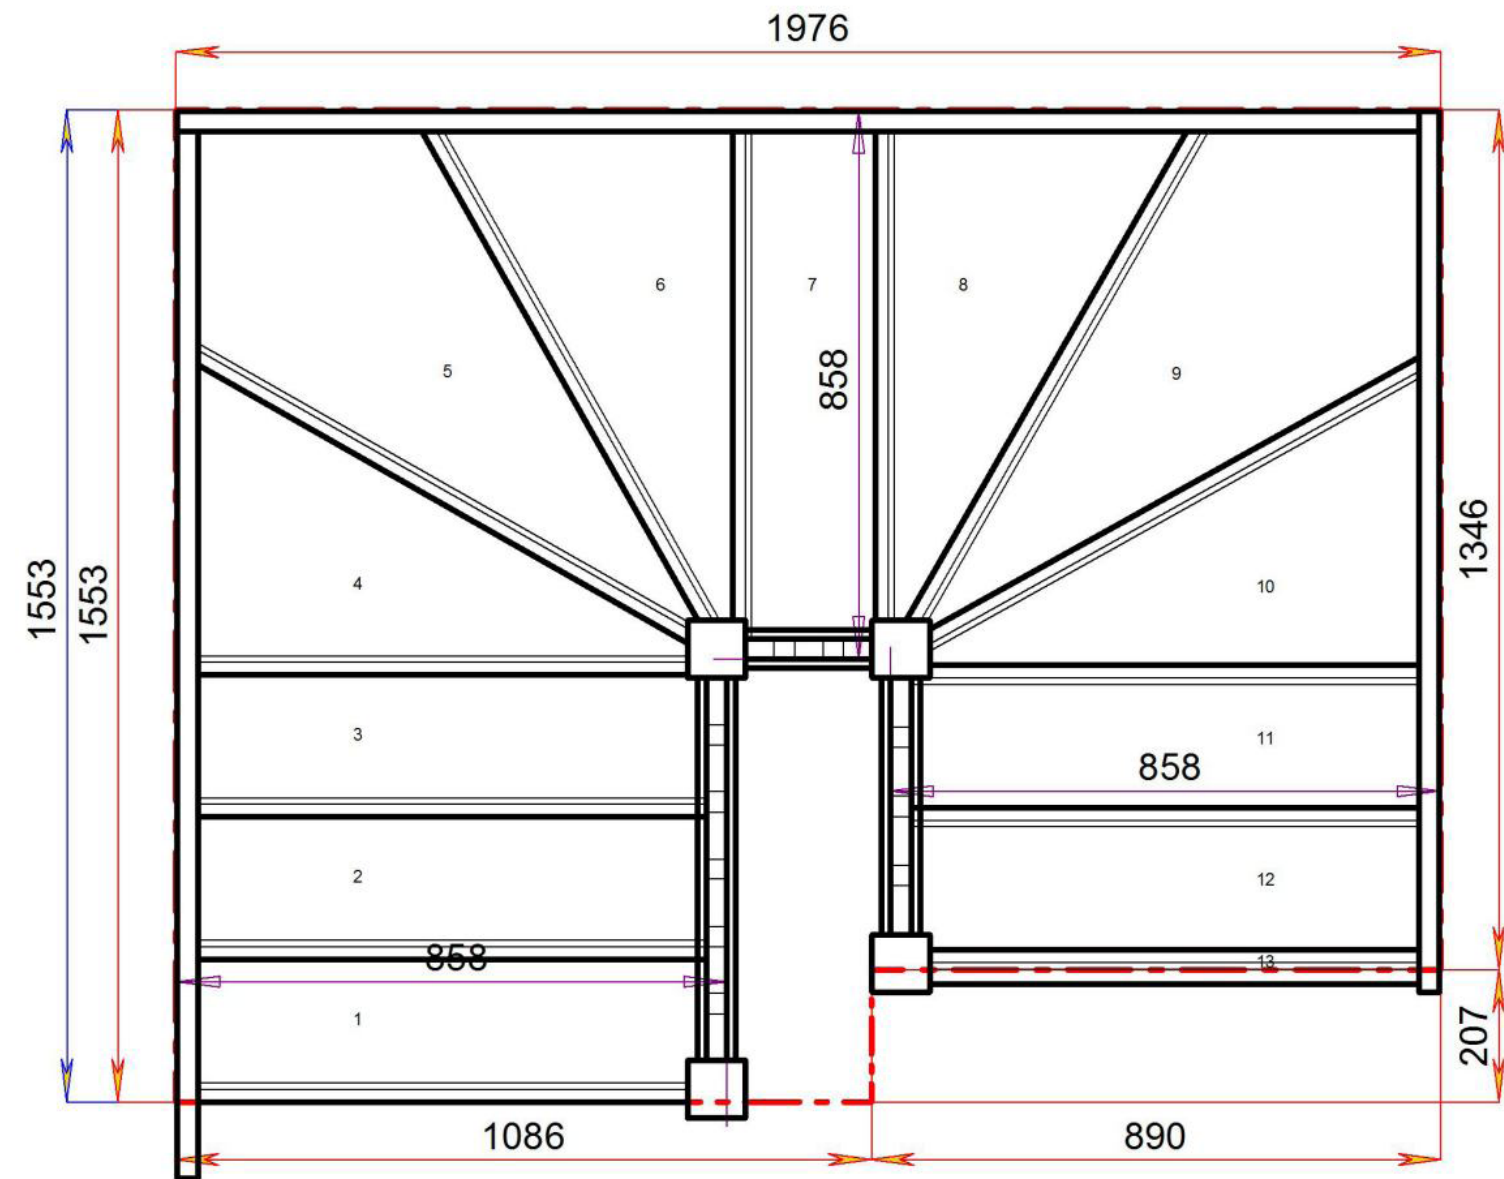

Floor to floor height

2600.000 mm

Stair:S4W3W32N-RH-HR

Stair Layouts-DW-13

S3W33W3N-RH-HR

Floor to floor height

2600.000 mm

STAIRPLAN

STAIRPLAN

Stair:S3W33W3N-RH-HR

Stair Layouts-DW-13

S3W32W31N-RH-HR

Floor to floor height 2600.000 mm

Stair:S3W32W31N-RH-HR

Stair Layouts-DW-13

S3W31W32N-RH-HR

Floor to floor height

2600.000 mm

STAIRPLAN

STAIRPLAN

Stair:S3W31W32N-RH-HR

© 0800632B/11035

Note - Right Hand Drawing Shown

Very Popular Layout
Standard Size available to order online

© 0800632B/11035

Stair Layouts-DW-13

S3W3W33N-RH-HR

Floor to floor height 2600.000 mm

STAIRPLAN

Stair:S3W3W33N-RH-HR

STAIRPLAN

Stair Layouts-DW-13