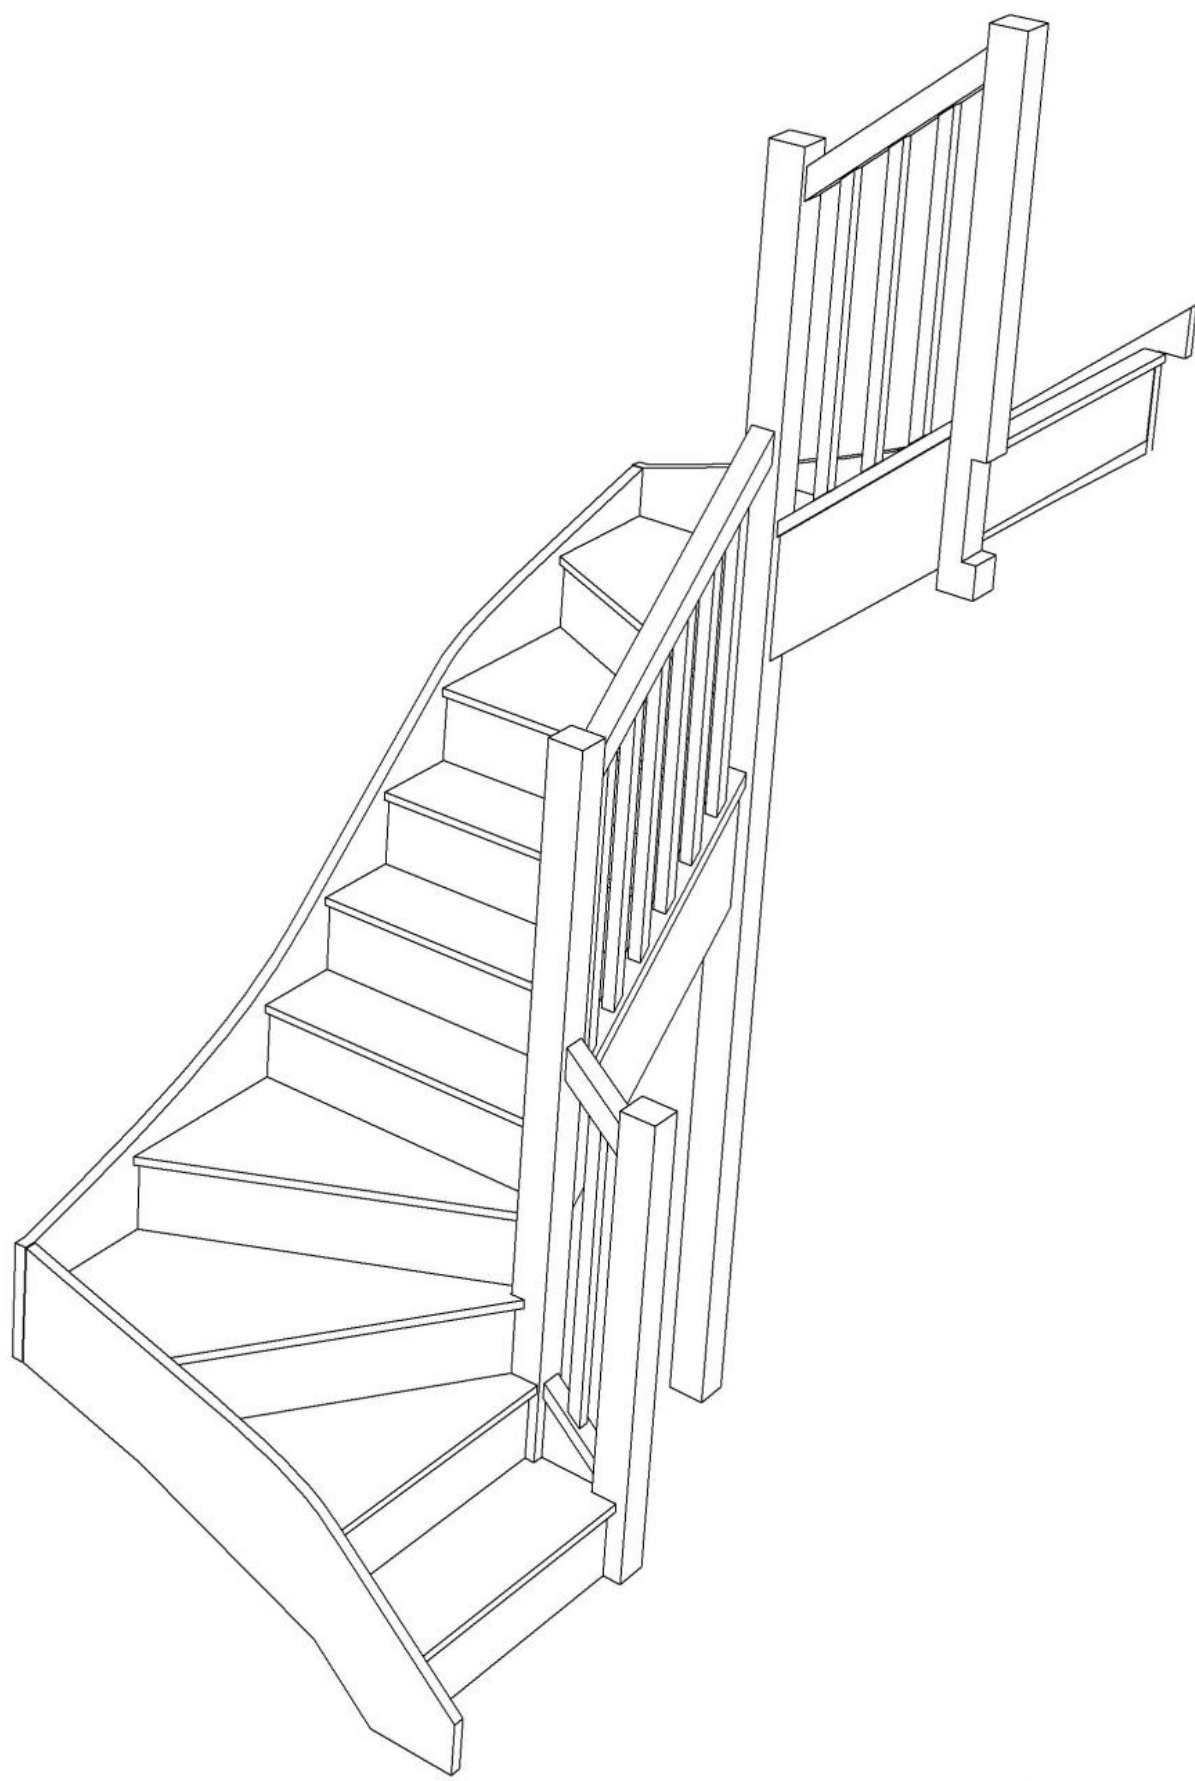

Stair Layouts-DW-13

S1W34W31N-RH-HR

Floor to floor height

2600.000 mm

Stair:S1W34W31N-RH-HR

Stair Layouts-DW-13

S1W33W32N-RH-HR

Floor to floor height 2600.000 mm