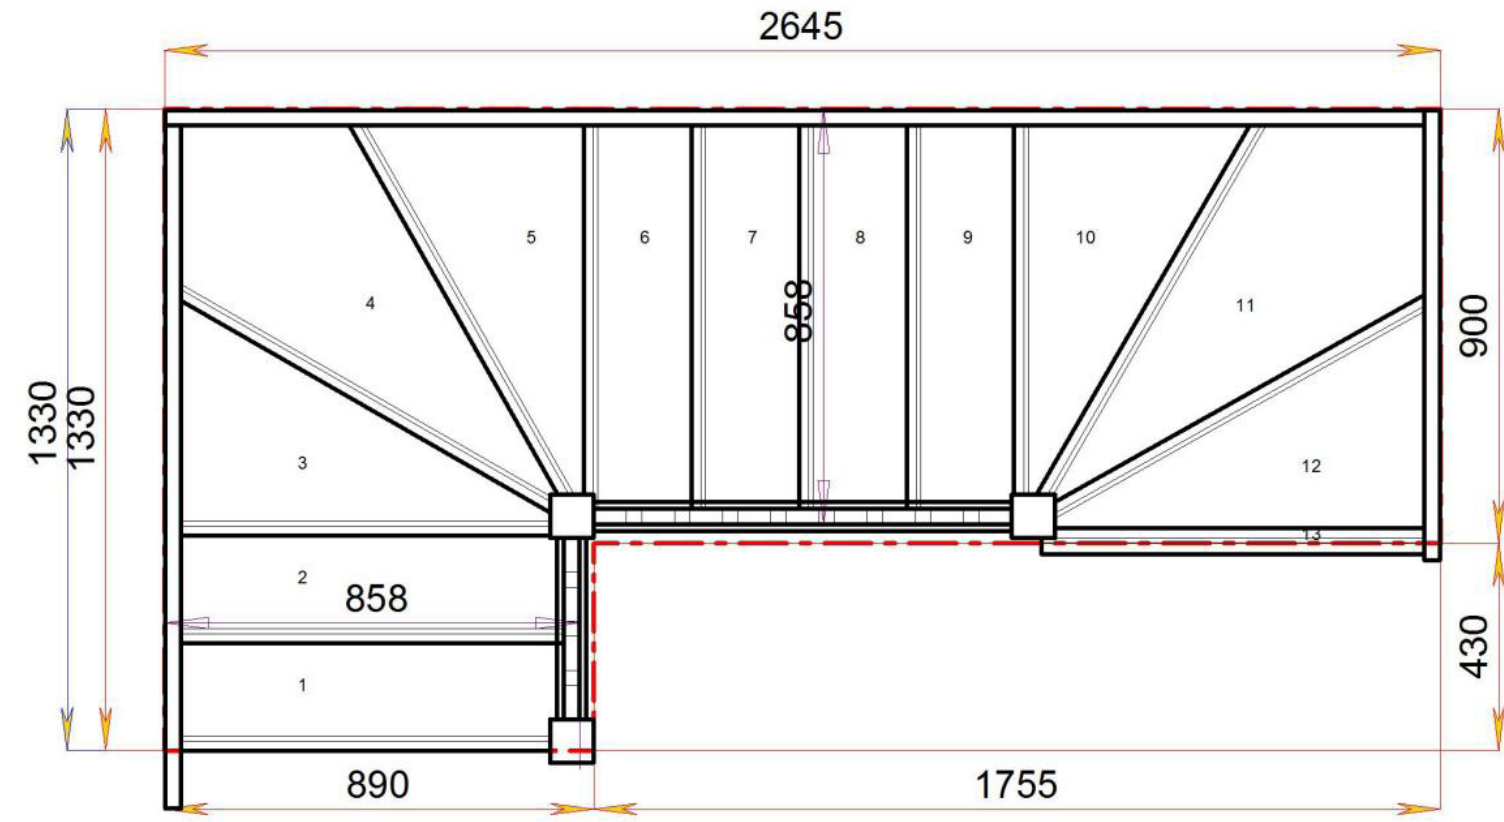

Floor to floor height

2600.000 mm

STAIRPLAN

STAIRPLAN

Stair:S3W31W32N-RH-HR

© 0800632B/11035

Note - Right Hand Drawing Shown

Very Popular Layout
Standard Size available to order online

© 0800632B/11035

Stair Layouts-DW-13

S3W3W33N-RH-HR

Floor to floor height 2600.000 mm

STAIRPLAN

Stair:S3W3W33N-RH-HR

STAIRPLAN

Stair Layouts-DW-13

S2W34W3N-RH-HR

Floor to floor height

2600.000 mm

STAIRPLAN

STAIRPLAN

Stair:S2W34W3N-RH-HR

Stair Layouts-DW-13

S2W33W31N-RH-HR

Floor to floor height

2600.000 mm

Stair:S2W33W31N-RH-HR

Stair Layouts-DW-13

S2W32W32N-RH-HR

Floor to floor height

2600.000 mm

STAIRPLAN