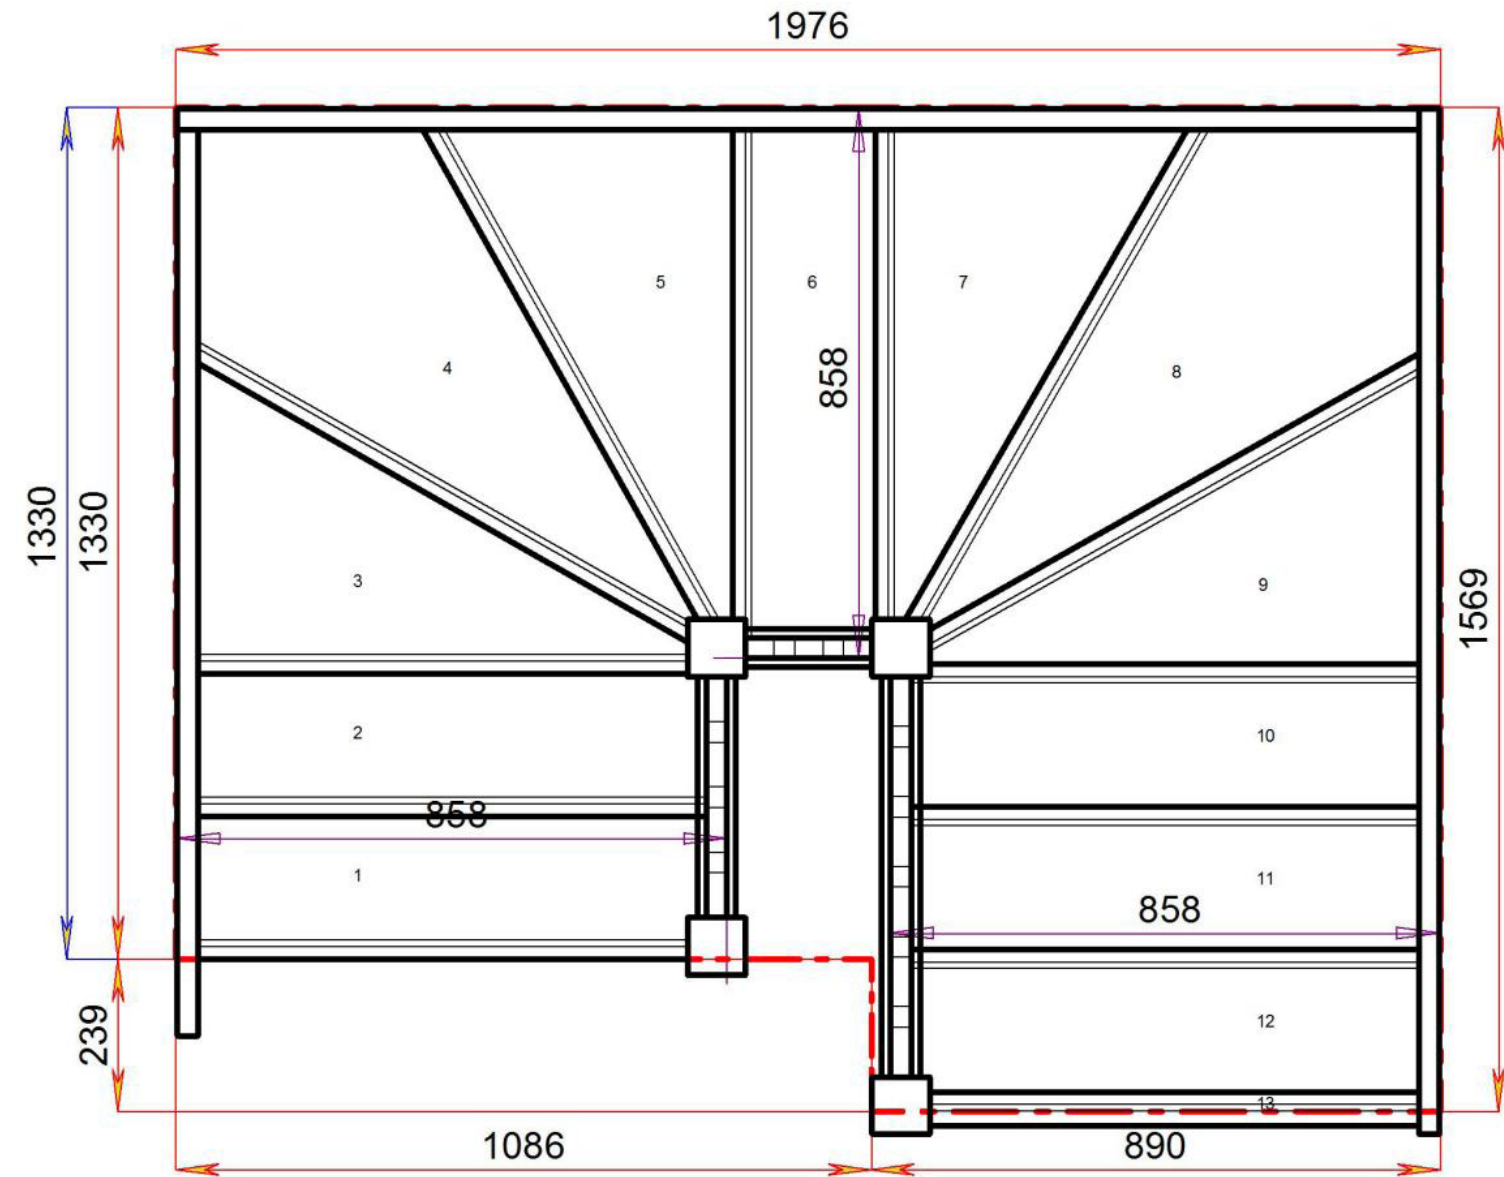

S2W34W3N-RH-HR

Floor to floor height

2600.000 mm

STAIRPLAN

STAIRPLAN

Stair:S2W34W3N-RH-HR

Stair Layouts-DW-13

S2W33W31N-RH-HR

Floor to floor height

2600.000 mm

Stair:S2W33W31N-RH-HR

Stair Layouts-DW-13

S2W32W32N-RH-HR

Floor to floor height

2600.000 mm

STAIRPLAN

STAIRPLAN

Stair:S2W32W32N-RH-HR

Stair Layouts-DW-13

S2W31W33N-RH-HR

Floor to floor height

2600.000 mm

STAIRPLAN

Stair:S2W31W33N-RH-HR

STAIRPLAN

© 0800632B/11035

© 0800632B/11035

Stair Layouts-DW-13

S2W3W34N-RH-HR

Floor to floor height 2600.000 mm

Stair:S2W3W34N-RH-HR

Stair Layouts-DW-13