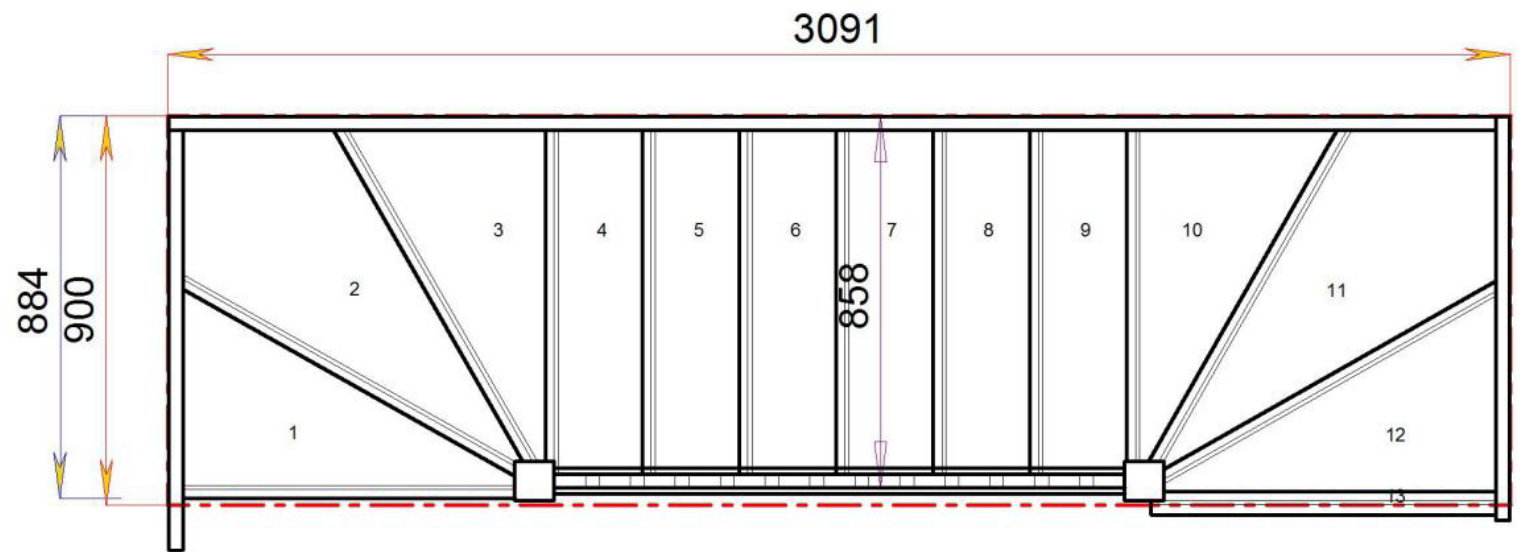

Stair:S1W33W32N-RH-HR

Stair:S1W32W33N-RH-HR

Stair:S1W31W34N-RH-HR

Stair:S1W3W35N-RH-HR

For a fully made to measure double winder staircase with layouts like these contact us with the Plan reference number for a quotation.

We need to know which material specification you would like quoting in from our [model range](#) also.

sales@stairplan.com
01952 608853

Stair Layouts-DW-13

SW36W3N-RH-HR

Very Popular Layout

[Standard Size available to order online](#)

Floor to floor height

2600.000 mm

STAIRPLAN

Stair:SW36W3N-RH-HR

STAIRPLAN

© 00050532B:1:005

Floor to floor height

2600.000 mm