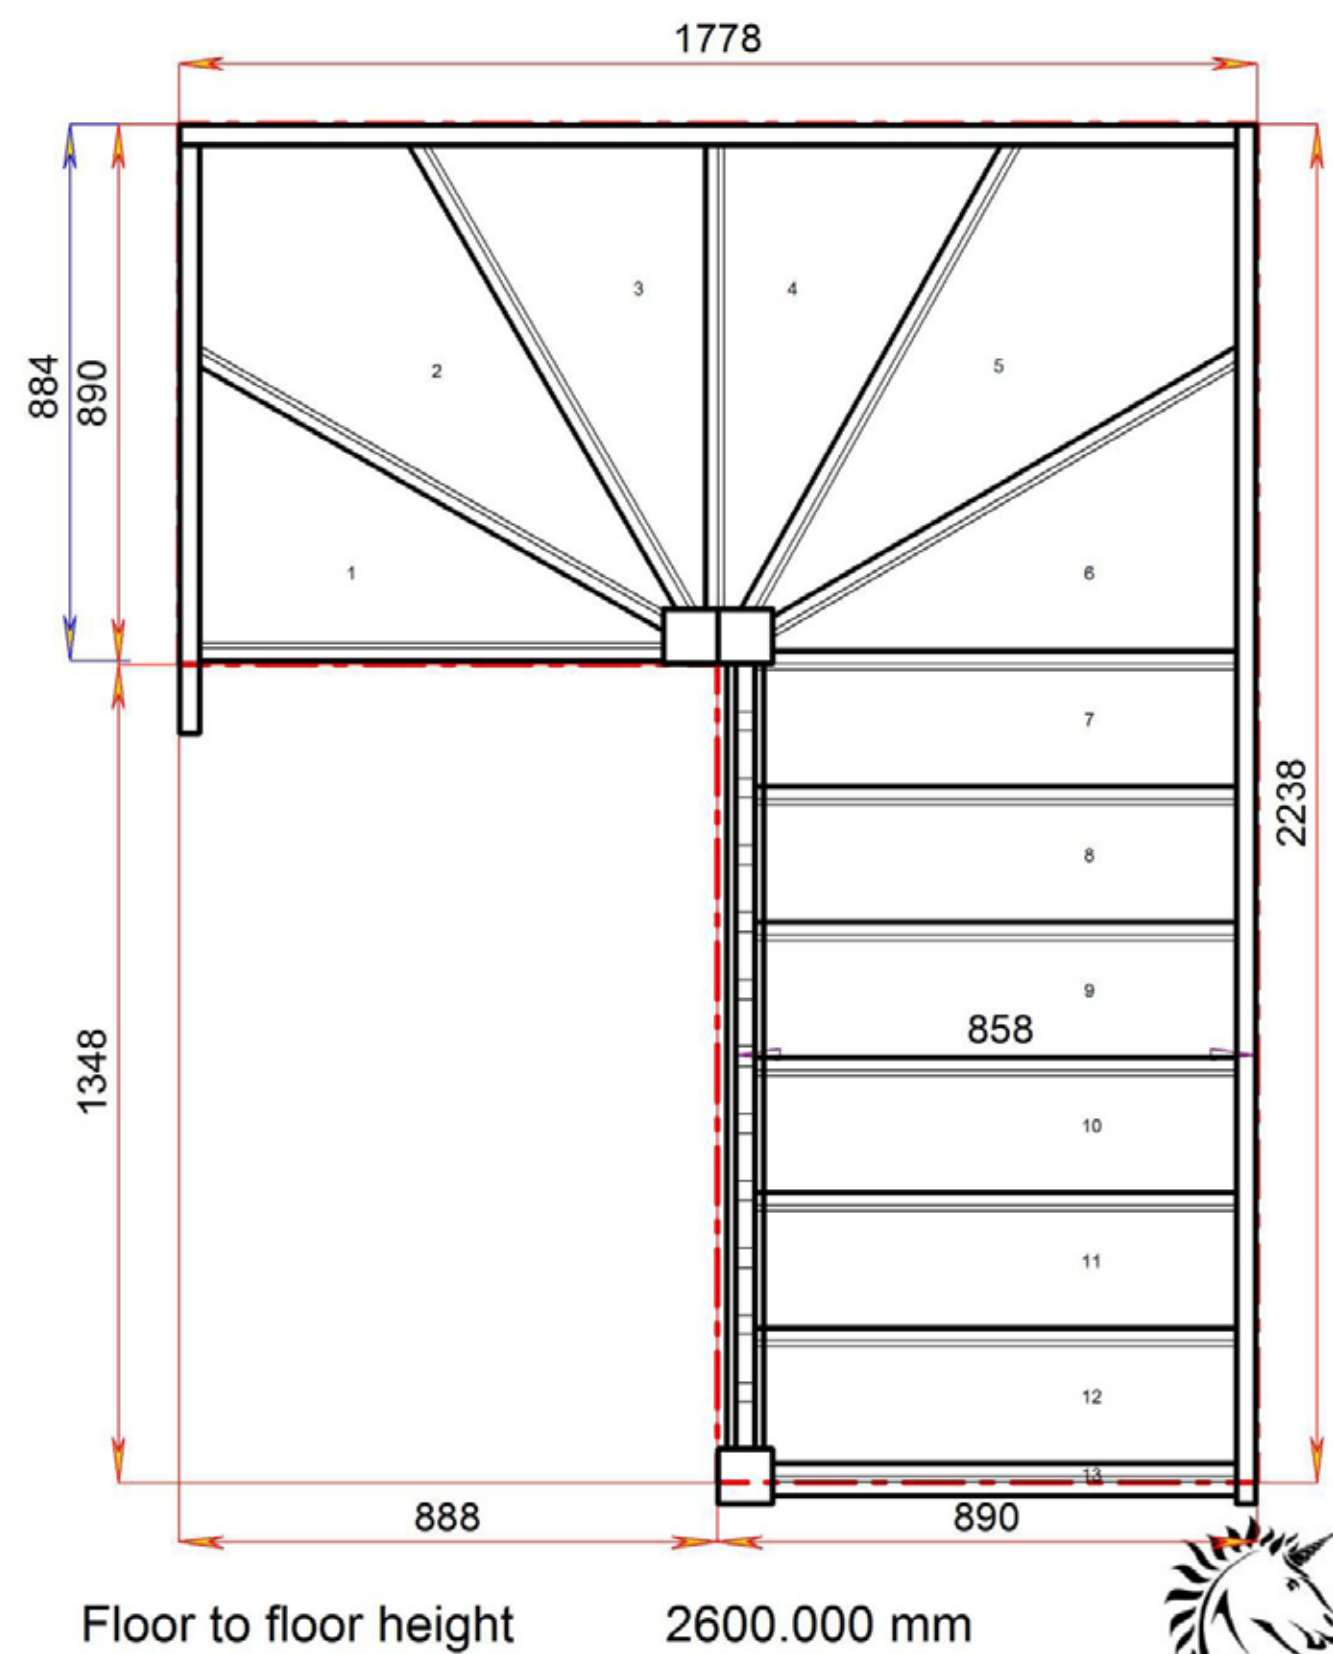

Floor to floor height 2600.000 mm

Stair:SW33W33N-RH-HR

Stair Layouts-DW-13

SW32W34N-RH-HR

Floor to floor height

2600.000 mm

STAIRPLAN

STAIRPLAN

Stair:SW32W34N-RH-HR

Floor to floor height 2600.000 mm

Stair:SW31W35N-RH-HR

Note - R/H Drawing Shown

Stair Layouts-DW-13 SW3W36N-RH-HR

Stair:SW3W36N-RH-HR

Stair Layouts-DW-13

S6W3W3N-RH-HR

Stair:S6W3W3N-RH-HR

Stair Layouts-DW-13

S5W31W3N-RH-HR

Floor to floor height

2600.000 mm

STAIRPLAN

Stair:S5W31W3N-RH-HR

STAIRPLAN

Stair Layouts-DW-13

S5W3W31N-RH-HR

Floor to floor height

2600.000 mm

Stair:S5W3W31N-RH-HR

Stair Layouts-DW-13

S4W32W3N-RH-HR

Floor to floor height