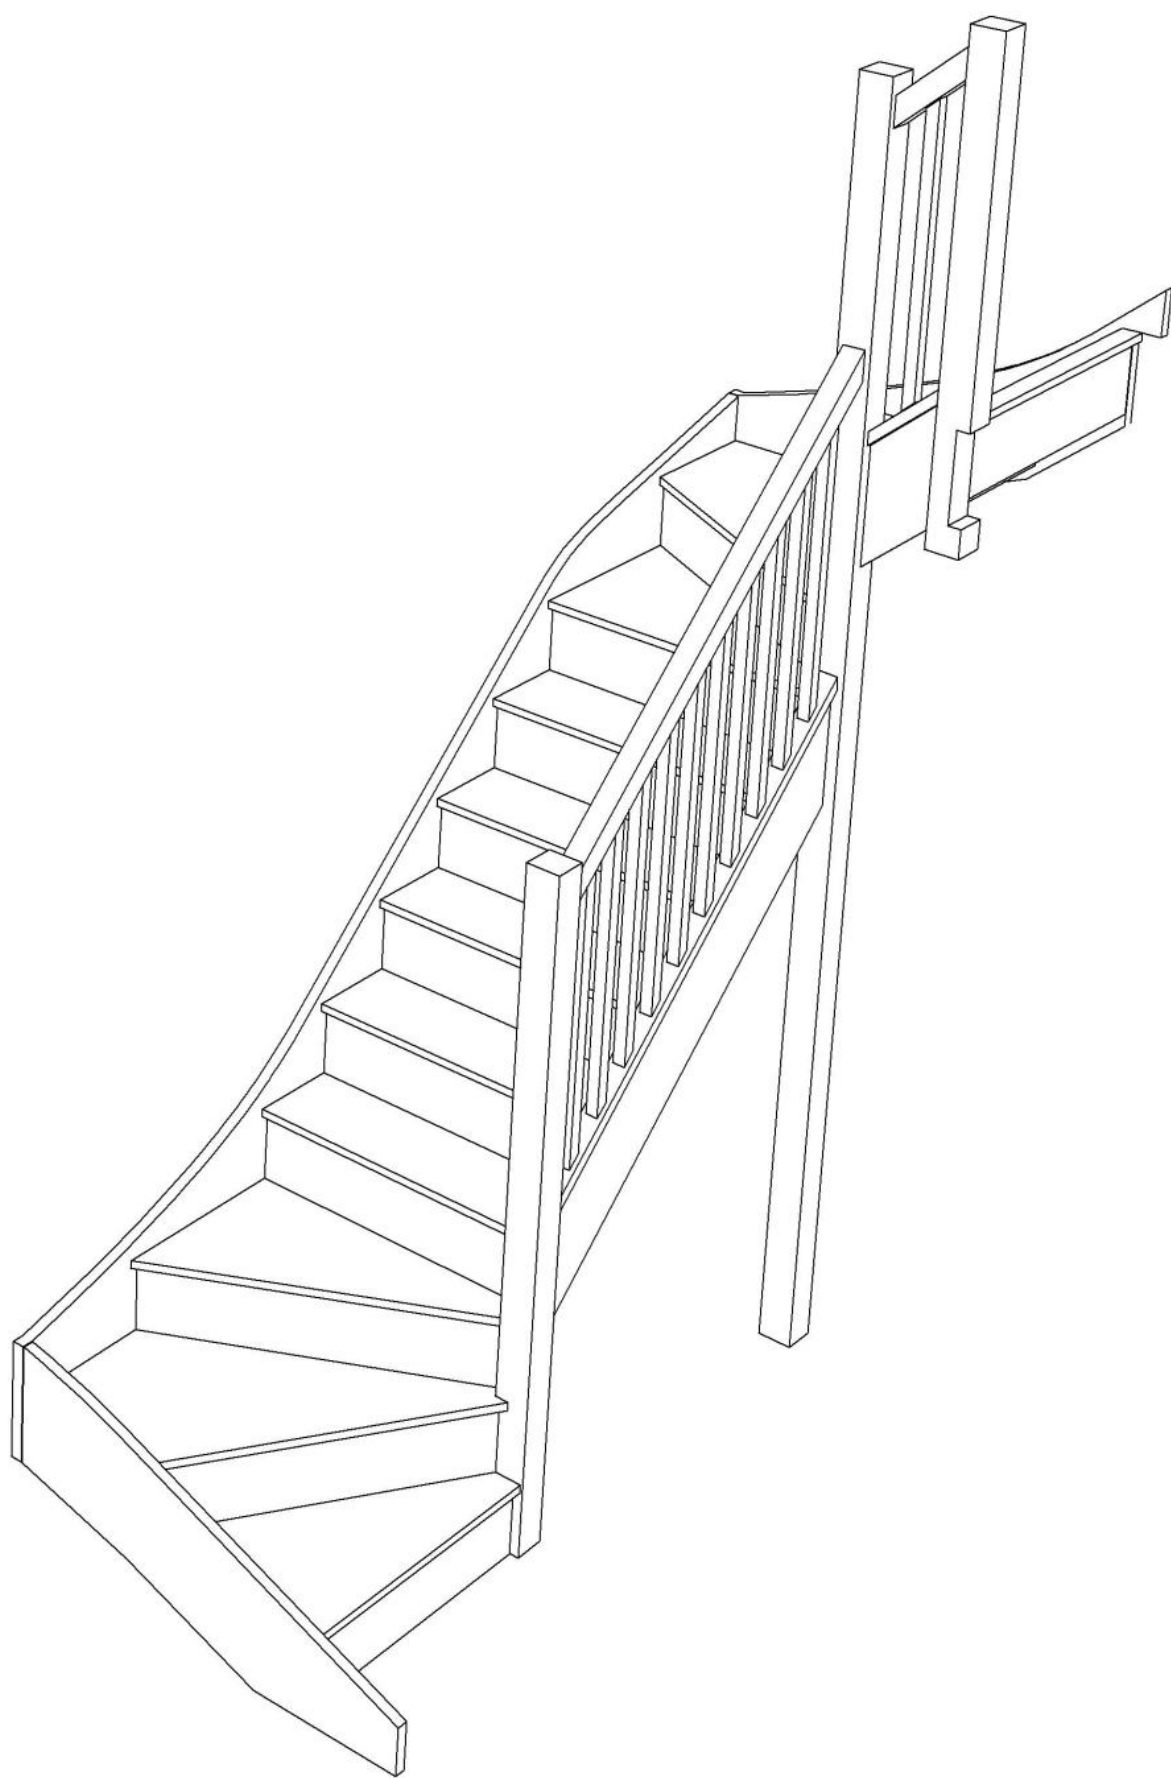

Floor to floor height

2600.000 mm

STAIRPLAN

Stair:SW36W3N-RH-HR

STAIRPLAN

© 00050532B:1:005

Floor to floor height

2600.000 mm