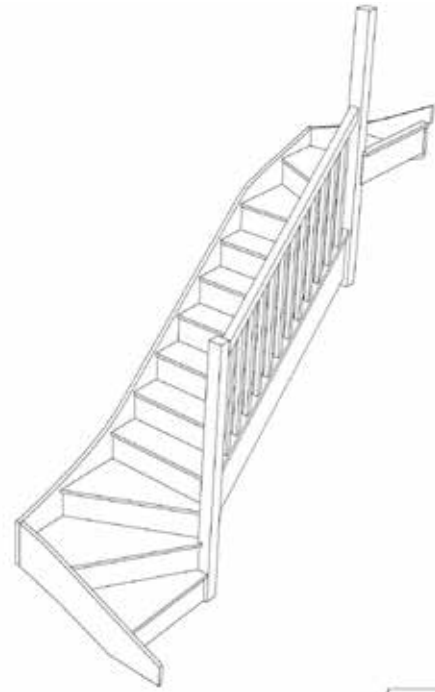

STAIRPLAN

Right Hand Double Winder Staircases - Plan Layouts - With Handrails (3 Kite Winder)

Stair:SW36W3N-RH-HR

Stair:SW35W31N-RH-HR

Stair:SW34W32N-RH-HR

Stair:SW33W33N-RH-HR

Stair:SW32W34N-RH-HR

Stair:SW31W35N-RH-HR

Stair:SW3W36N-RH-HR

Stair:S6W3W3N-RH-HR

Stair:S5W31W3N-RH-HR

Stair:S5W3W31N-RH-HR

For a fully made to measure double winder staircase with layouts like these contact us with the Plan reference number for a quotation.