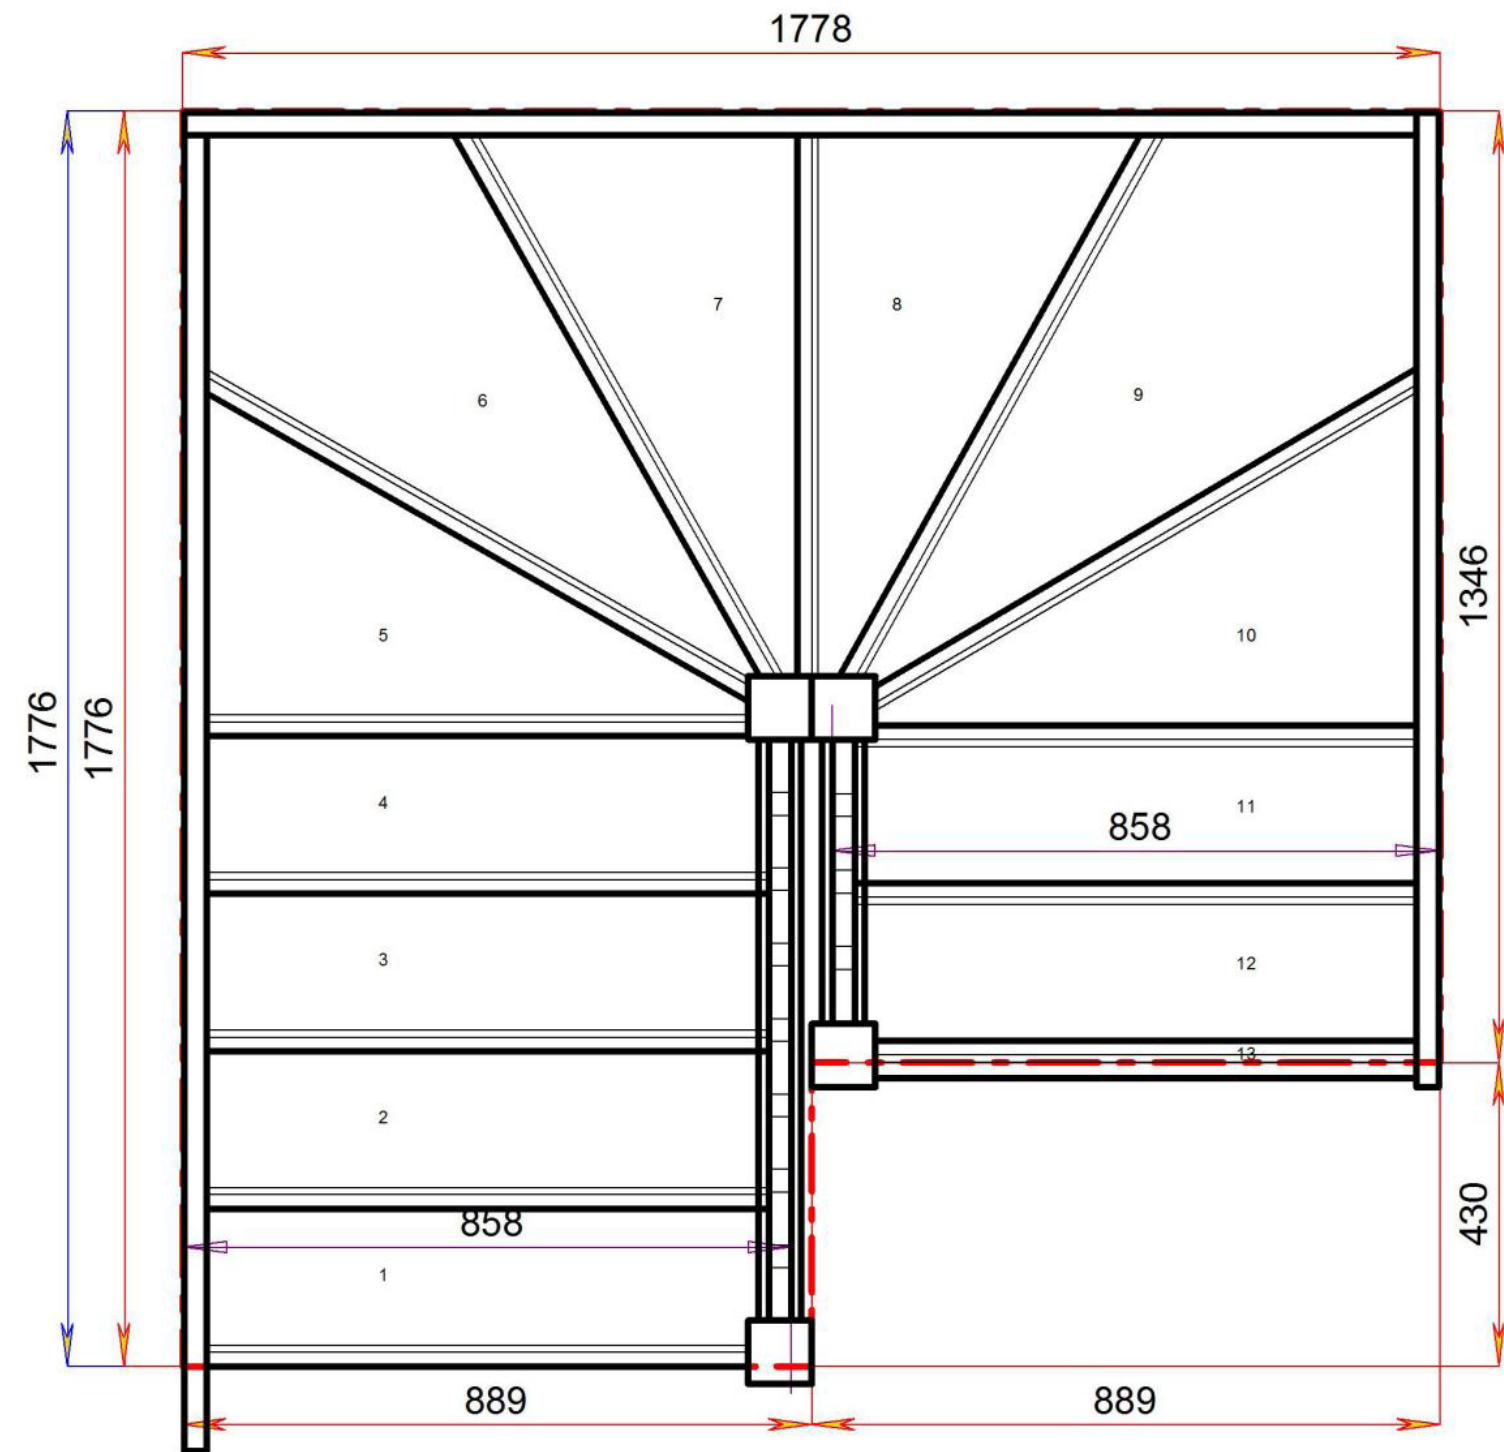

Floor to floor height 2600.000 mm

Stair:SW33W33N-RH-HR

Stair Layouts-DW-13

SW32W34N-RH-HR

Floor to floor height

2600.000 mm

STAIRPLAN

STAIRPLAN

Stair Layouts-DW-13

S5W3W31N-RH-HR

Floor to floor height

2600.000 mm

Stair:S5W3W31N-RH-HR

Stair Layouts-DW-13

S4W32W3N-RH-HR

Floor to floor height

2600.000 mm

Stair:S4W32W3N-RH-HR

Stair Layouts-DW-13

S4W31W31N-RH-HR

Floor to floor height 2600.000 mm

Stair:S4W31W31N-RH-HR

Stair Layouts-DW-13

S4W3W32N-RH-HR

Floor to floor height

2600.000 mm

Stair:S4W3W32N-RH-HR

Stair Layouts-DW-13

S3W33W3N-RH-HR

Floor to floor height

2600.000 mm

STAIRPLAN