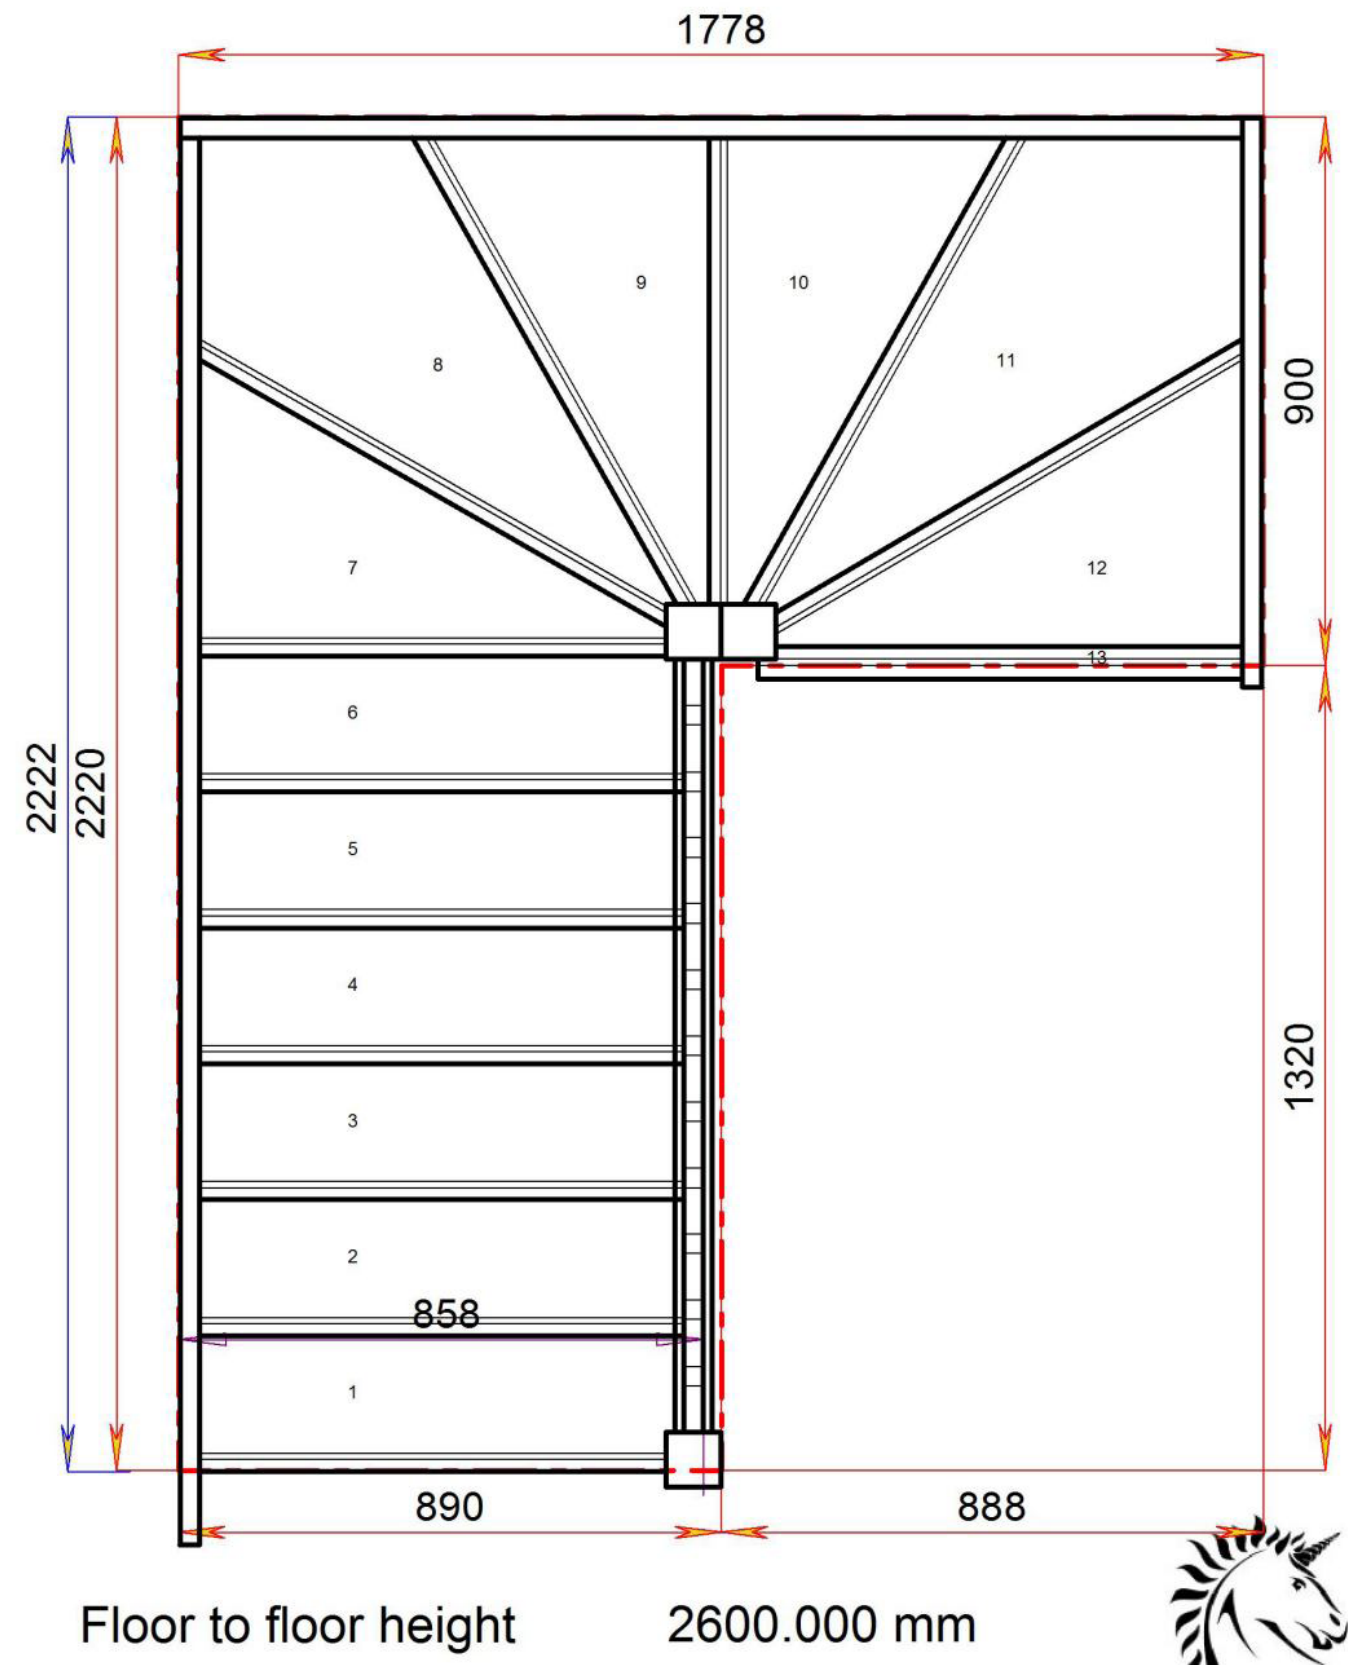

Floor to floor height 2600.000 mm

Stair:SW33W33N-RH-HR

Stair Layouts-DW-13

SW32W34N-RH-HR

Floor to floor height

2600.000 mm

STAIRPLAN

STAIRPLAN

Stair:SW32W34N-RH-HR

Floor to floor height 2600.000 mm

Stair:SW31W35N-RH-HR

Note - R/H Drawing Shown

Stair Layouts-DW-13 SW3W36N-RH-HR

Stair:SW3W36N-RH-HR

Stair Layouts-DW-13

S6W3W3N-RH-HR

Stair:S6W3W3N-RH-HR

Stair Layouts-DW-13

S5W31W3N-RH-HR

Floor to floor height

2600.000 mm

STAIRPLAN

Stair:S5W31W3N-RH-HR

STAIRPLAN

Stair Layouts-DW-13

S5W3W31N-RH-HR

Floor to floor height

2600.000 mm

Stair:S5W3W31N-RH-HR

Stair Layouts-DW-13

S4W32W3N-RH-HR

Floor to floor height