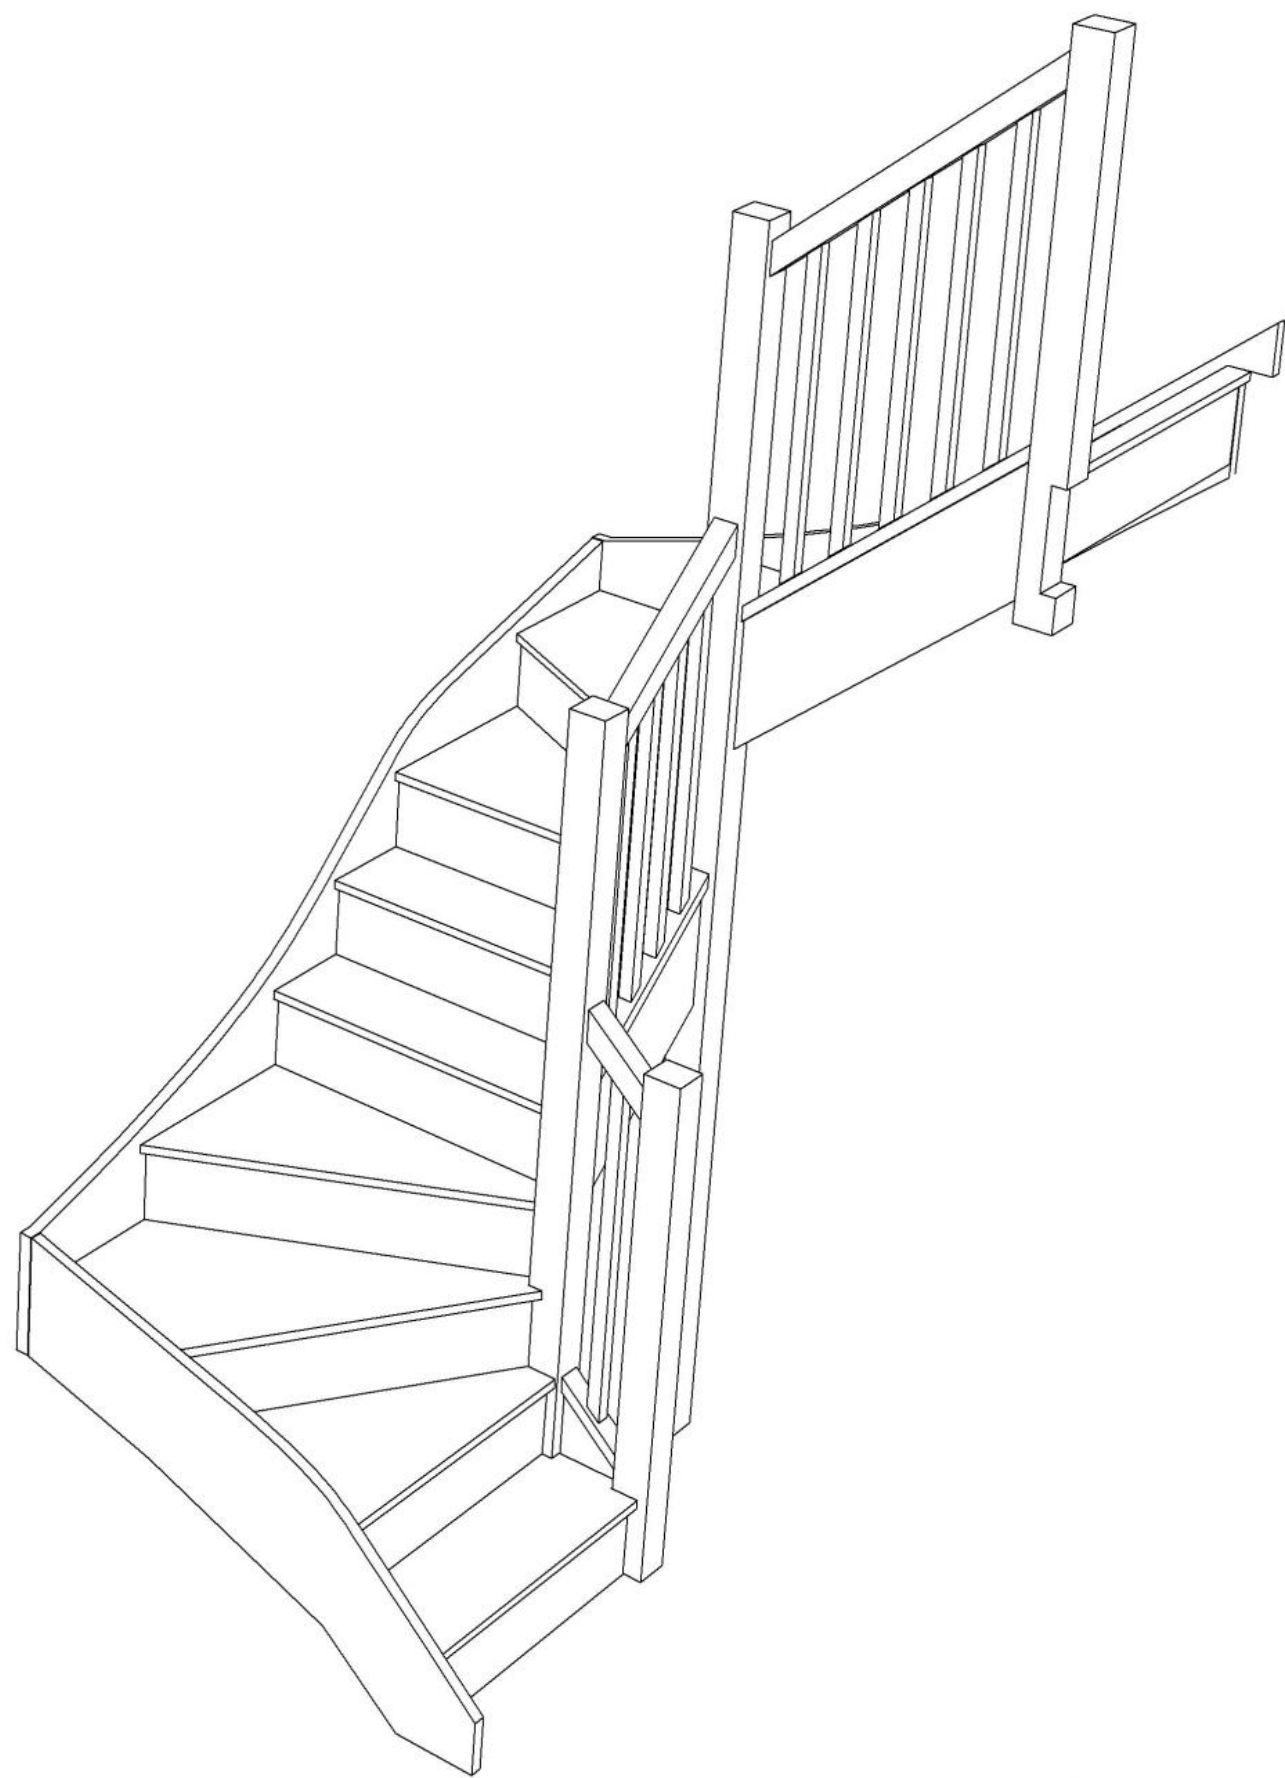

Stair Layouts-DW-13

S1W32W33N-RH-HR

Floor to floor height

2600.000 mm

STAIRPLAN

STAIRPLAN

Stair:S1W32W33N-RH-HR