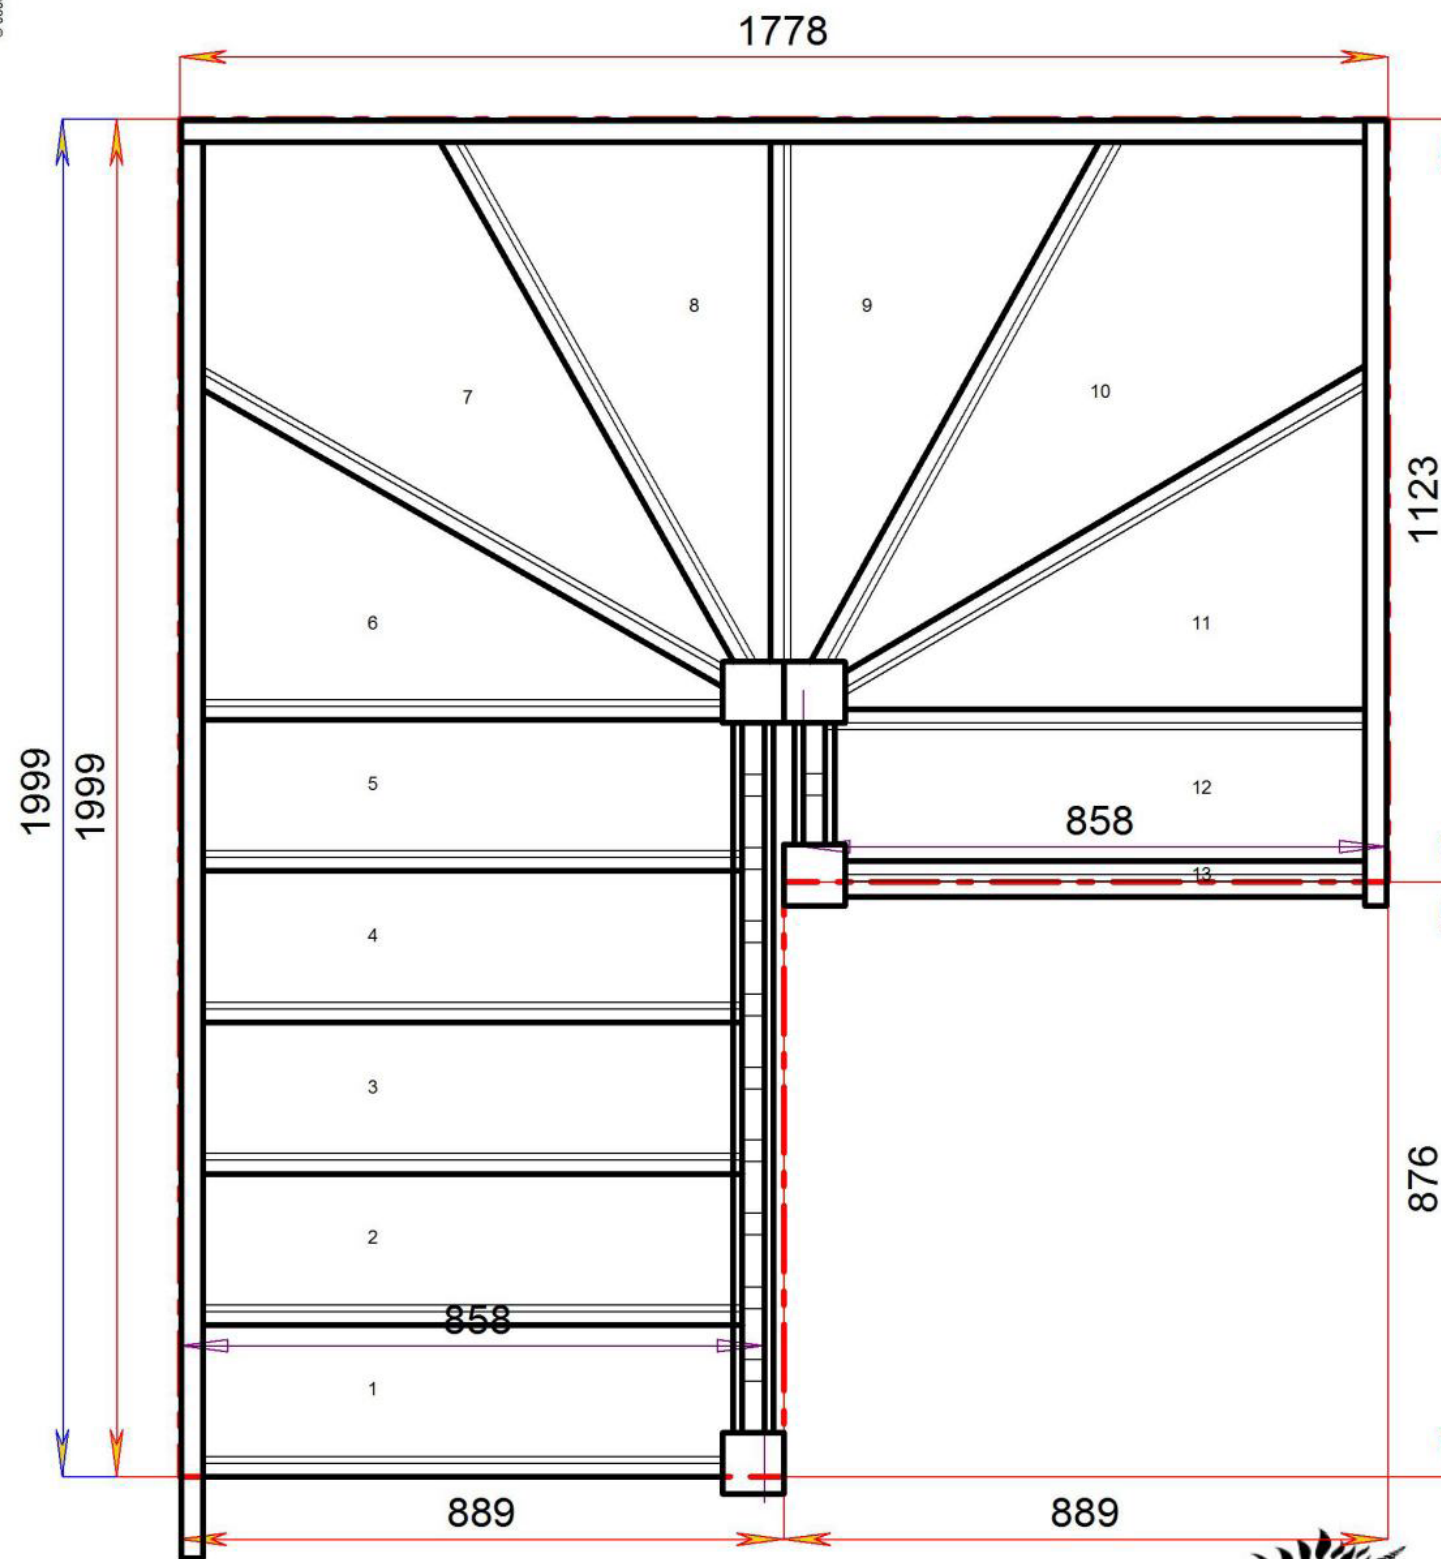

Floor to floor height 2600.000 mm

Stair:SW33W33N-RH-HR

Stair Layouts-DW-13

SW32W34N-RH-HR

Floor to floor height

2600.000 mm

STAIRPLAN

STAIRPLAN

Stair:SW32W34N-RH-HR

Floor to floor height 2600.000 mm

Stair:SW31W35N-RH-HR

Note - R/H Drawing Shown

Stair Layouts-DW-13 SW3W36N-RH-HR

Stair:SW3W36N-RH-HR

Stair Layouts-DW-13

S6W3W3N-RH-HR

Stair:S6W3W3N-RH-HR

Stair Layouts-DW-13

S5W31W3N-RH-HR

Floor to floor height

2600.000 mm

STAIRPLAN

Stair:S5W31W3N-RH-HR

STAIRPLAN

Stair Layouts-DW-13

S5W3W31N-RH-HR

Floor to floor height

2600.000 mm

Stair:S5W3W31N-RH-HR

Stair Layouts-DW-13

S4W32W3N-RH-HR

Floor to floor height