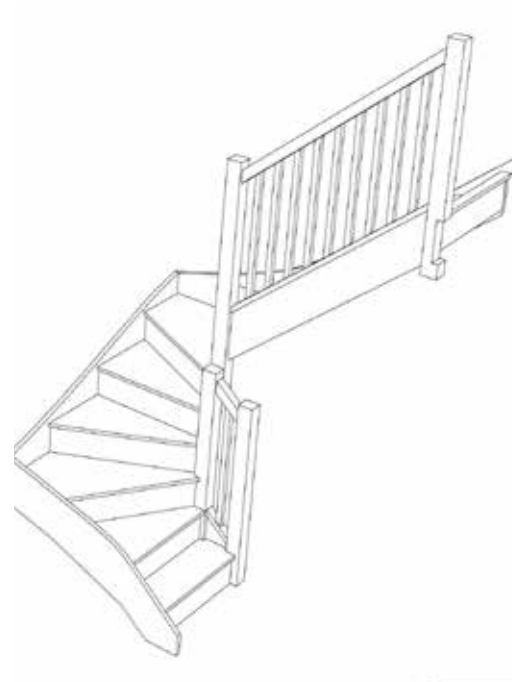

Stair:S1W3W35N-RH-HR

For a fully made to measure double winder staircase with layouts like these contact us with the Plan reference number for a quotation.

We need to know which material specification you would like quoting in from our [model range](#) also.

sales@stairplan.com
01952 608853