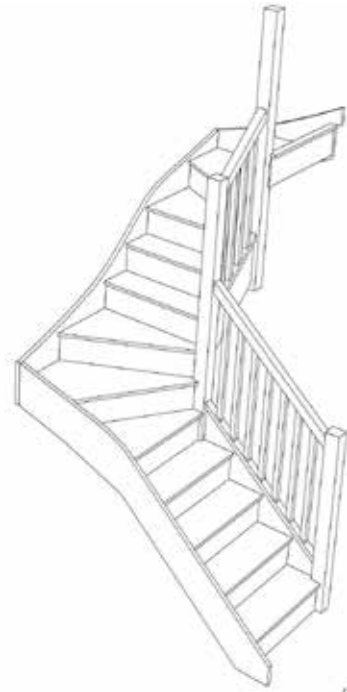

STAIRPLAN

Right Hand Double Winder Staircases - Plan Layouts - With Handrails (3 Kite Winder)

Stair:SW36W3N-RH-HR

Stair:SW35W31N-RH-HR

Stair:SW34W32N-RH-HR

Stair:SW33W33N-RH-HR

Stair:SW32W34N-RH-HR

Stair:SW31W35N-RH-HR

Stair:SW3W36N-RH-HR

Stair:S6W3W3N-RH-HR

Stair:S5W31W3N-RH-HR

Stair:S5W3W31N-RH-HR

For a fully made to measure double winder staircase with layouts like these contact us with the Plan reference number for a quotation.

We need to know which material specification you would like quoting in from our [model range](#) also.

sales@stairplan.com
01952 608853

STAIRPLAN

Right Hand Double Winder Staircases - Plan Layouts - With Handrails (3 Kite Winder)