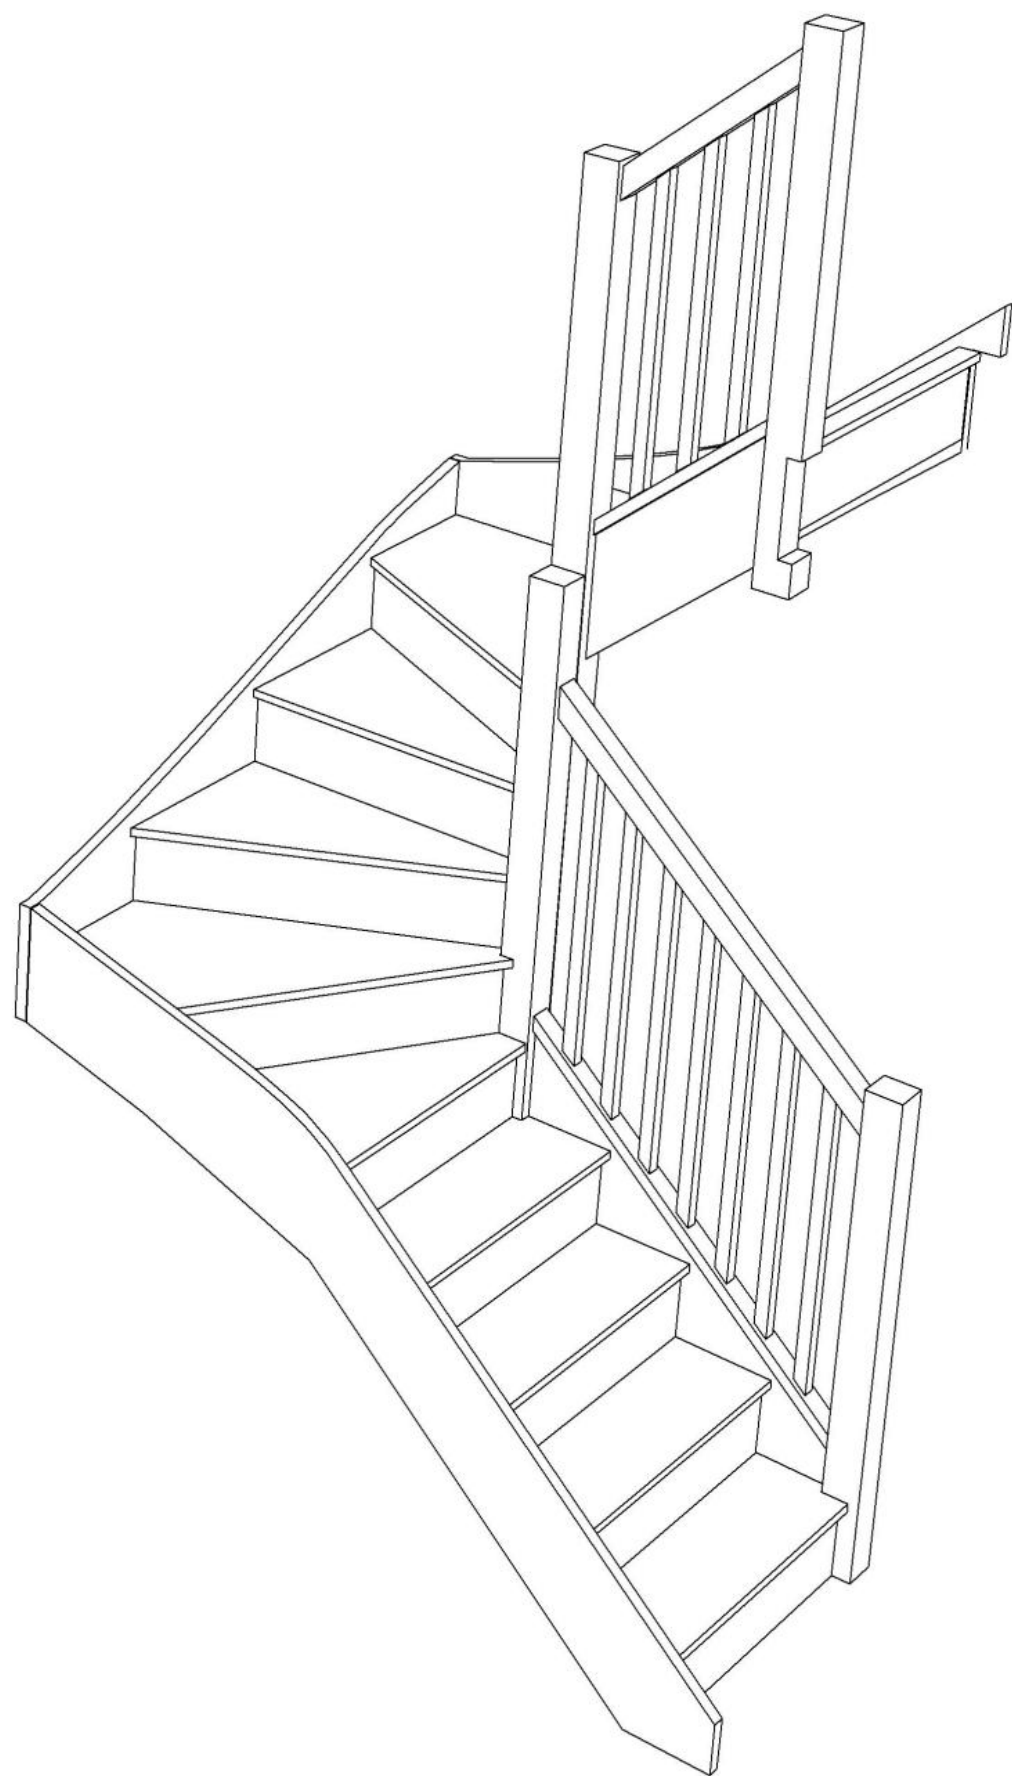

2600.000 mm

Stair:S4W32W3N-RH-HR

Stair Layouts-DW-13

S4W31W31N-RH-HR

Floor to floor height 2600.000 mm

Stair:S4W31W31N-RH-HR

Stair Layouts-DW-13

S4W3W32N-RH-HR