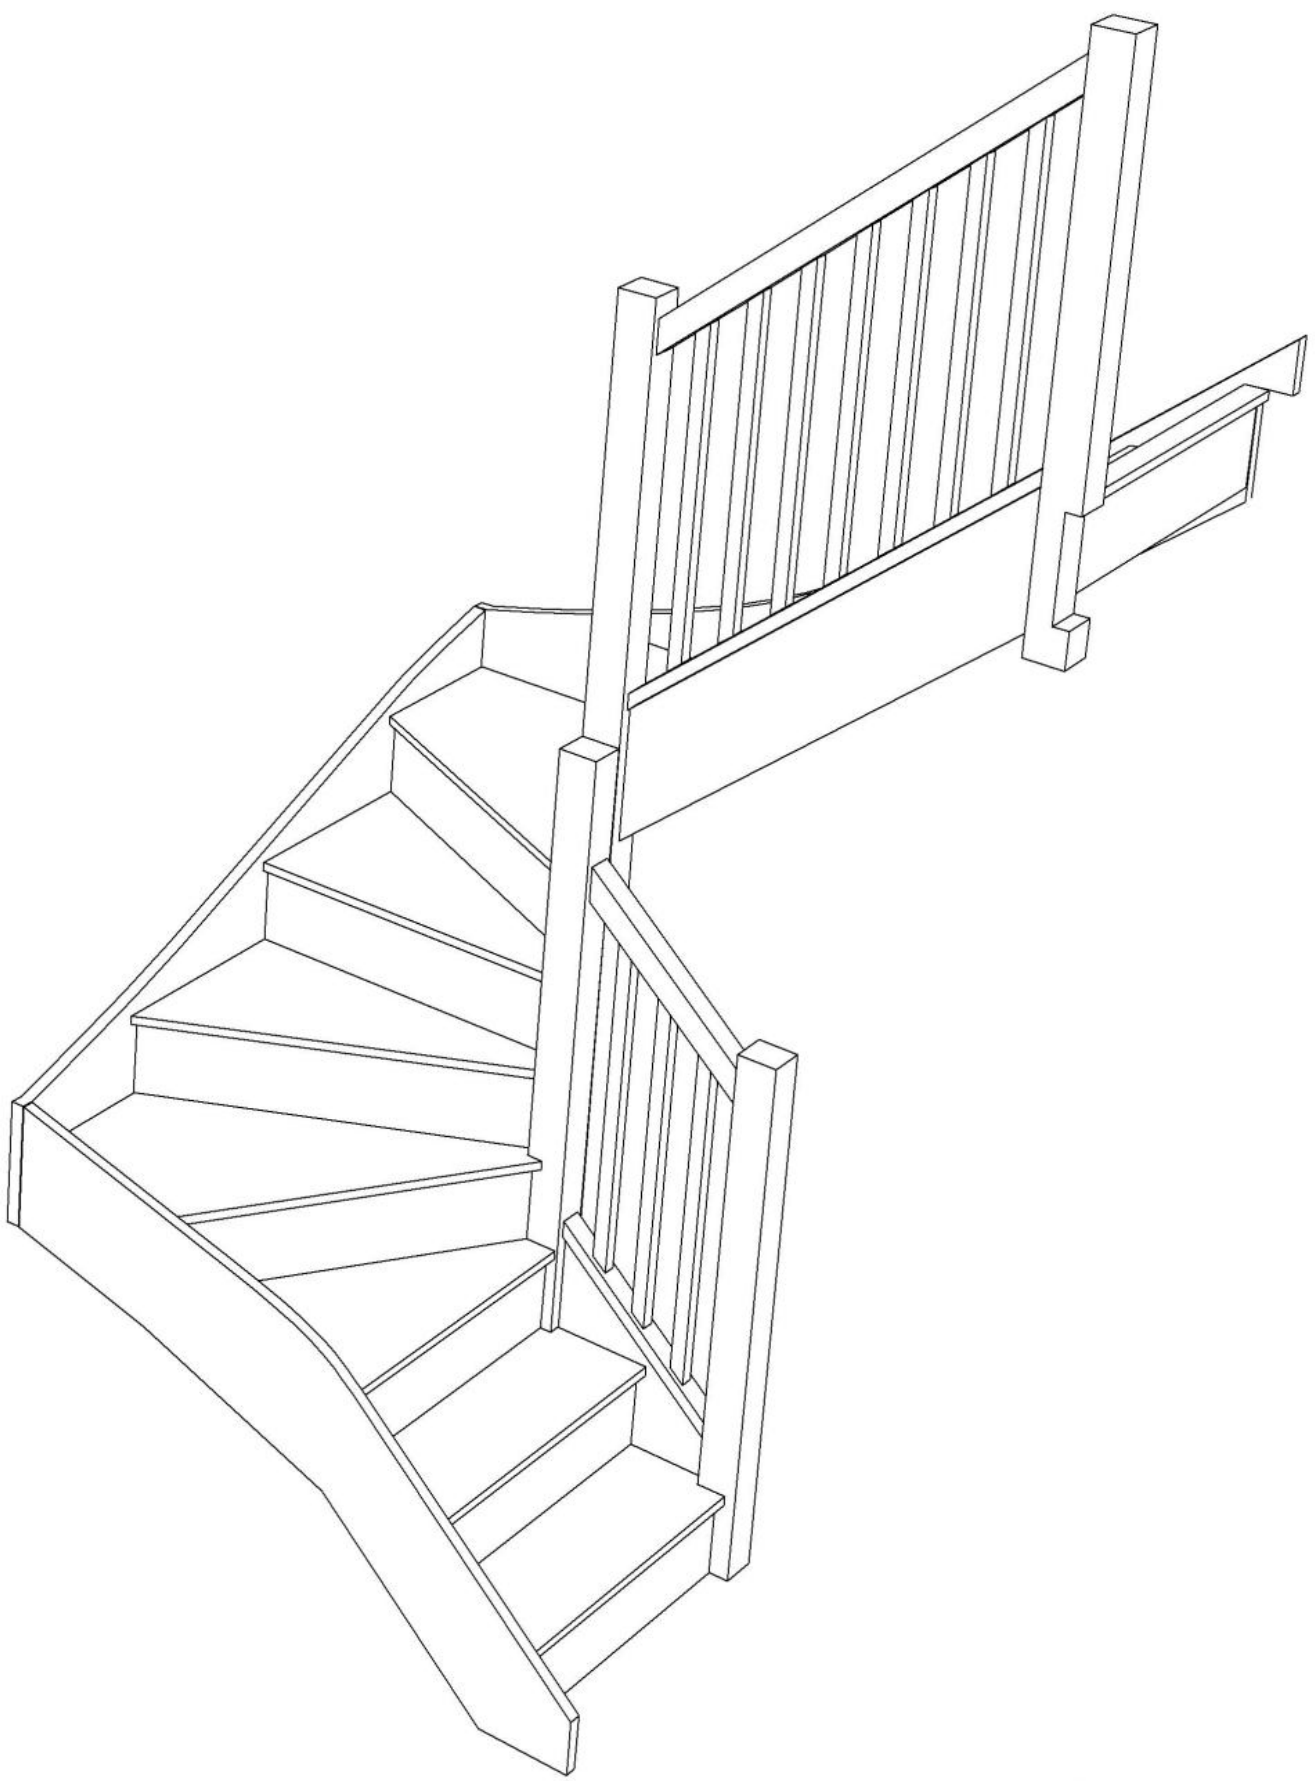

© 0800632B/11035

© 0800632B/11035