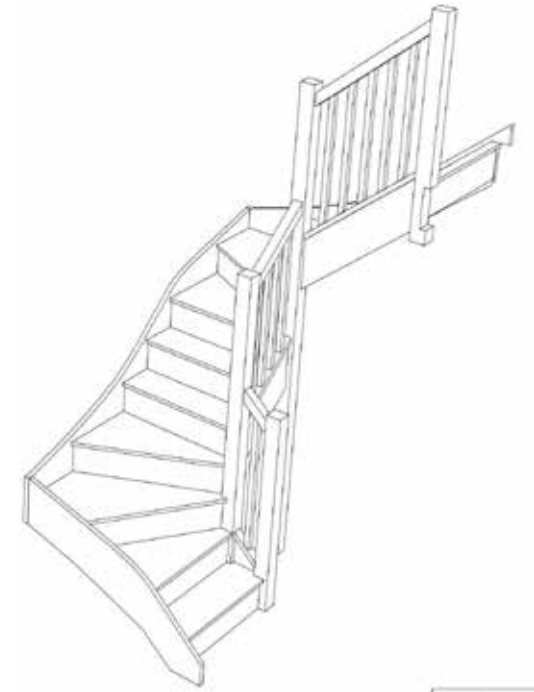

Stair:S1W32W33N-RH-HR