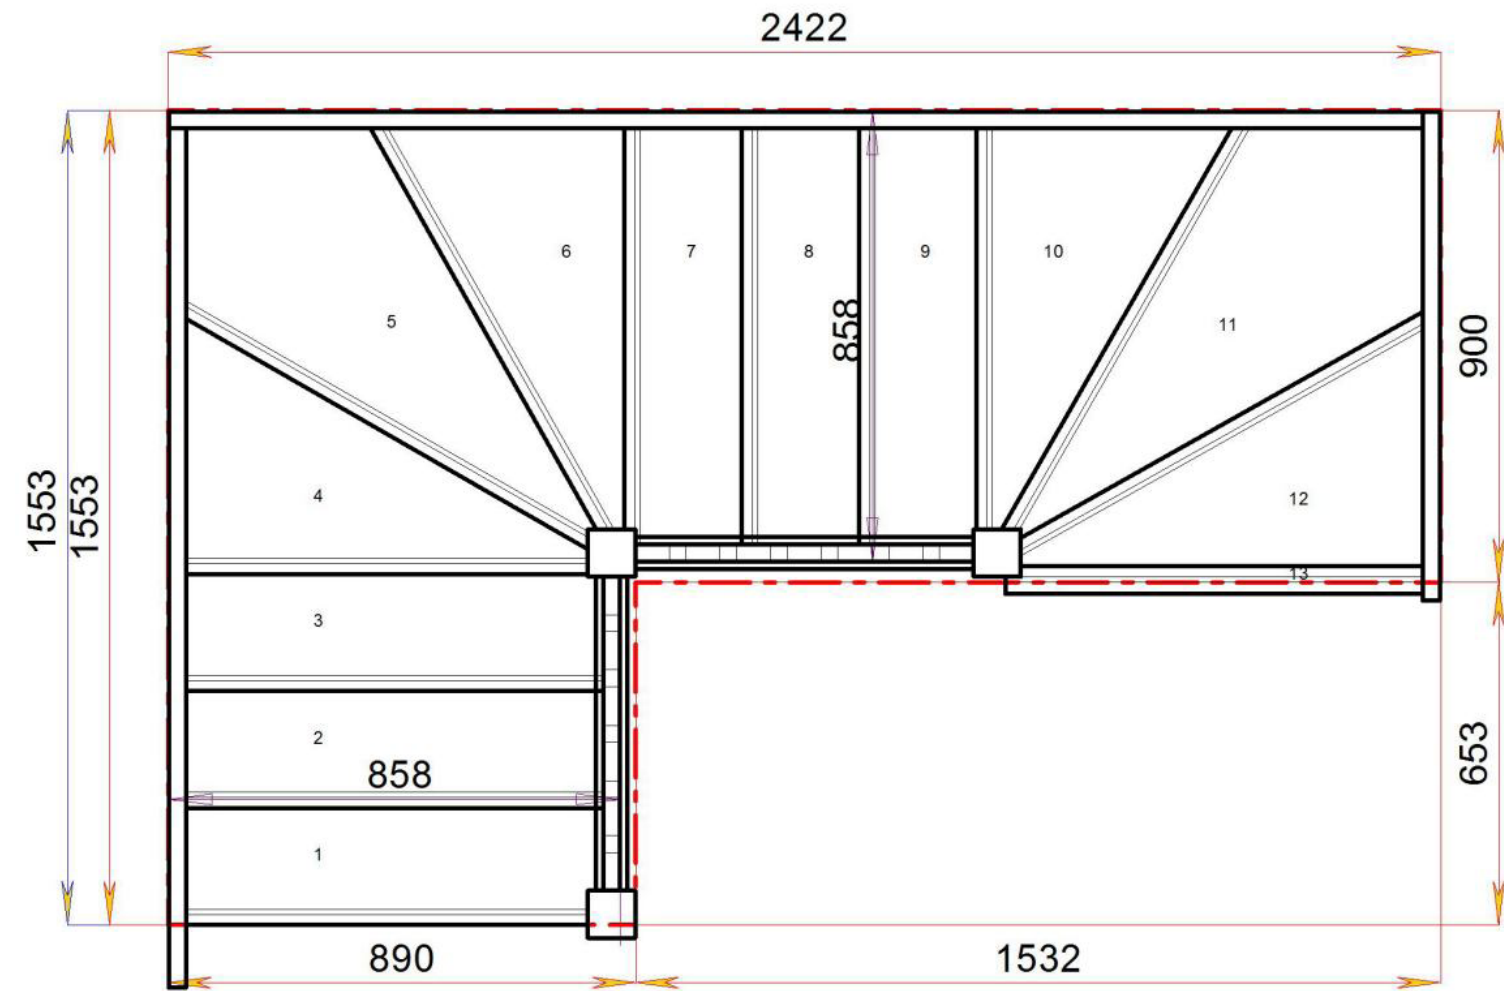

2600.000 mm

Stair:S4W32W3N-RH-HR

Stair Layouts-DW-13

S4W31W31N-RH-HR

Floor to floor height 2600.000 mm

Stair:S4W31W31N-RH-HR

Stair Layouts-DW-13

S4W3W32N-RH-HR

Floor to floor height

2600.000 mm

Stair:S4W3W32N-RH-HR

Stair Layouts-DW-13

S3W33W3N-RH-HR

Floor to floor height

2600.000 mm

STAIRPLAN

STAIRPLAN

Stair:S3W33W3N-RH-HR

Stair Layouts-DW-13

S3W32W31N-RH-HR

Floor to floor height 2600.000 mm

Stair:S3W32W31N-RH-HR

Stair Layouts-DW-13

S3W31W32N-RH-HR

Floor to floor height

2600.000 mm

STAIRPLAN

STAIRPLAN

Stair:S3W31W32N-RH-HR

© 0800632B/11035

Note - Right Hand Drawing Shown

Very Popular Layout
Standard Size available to order online