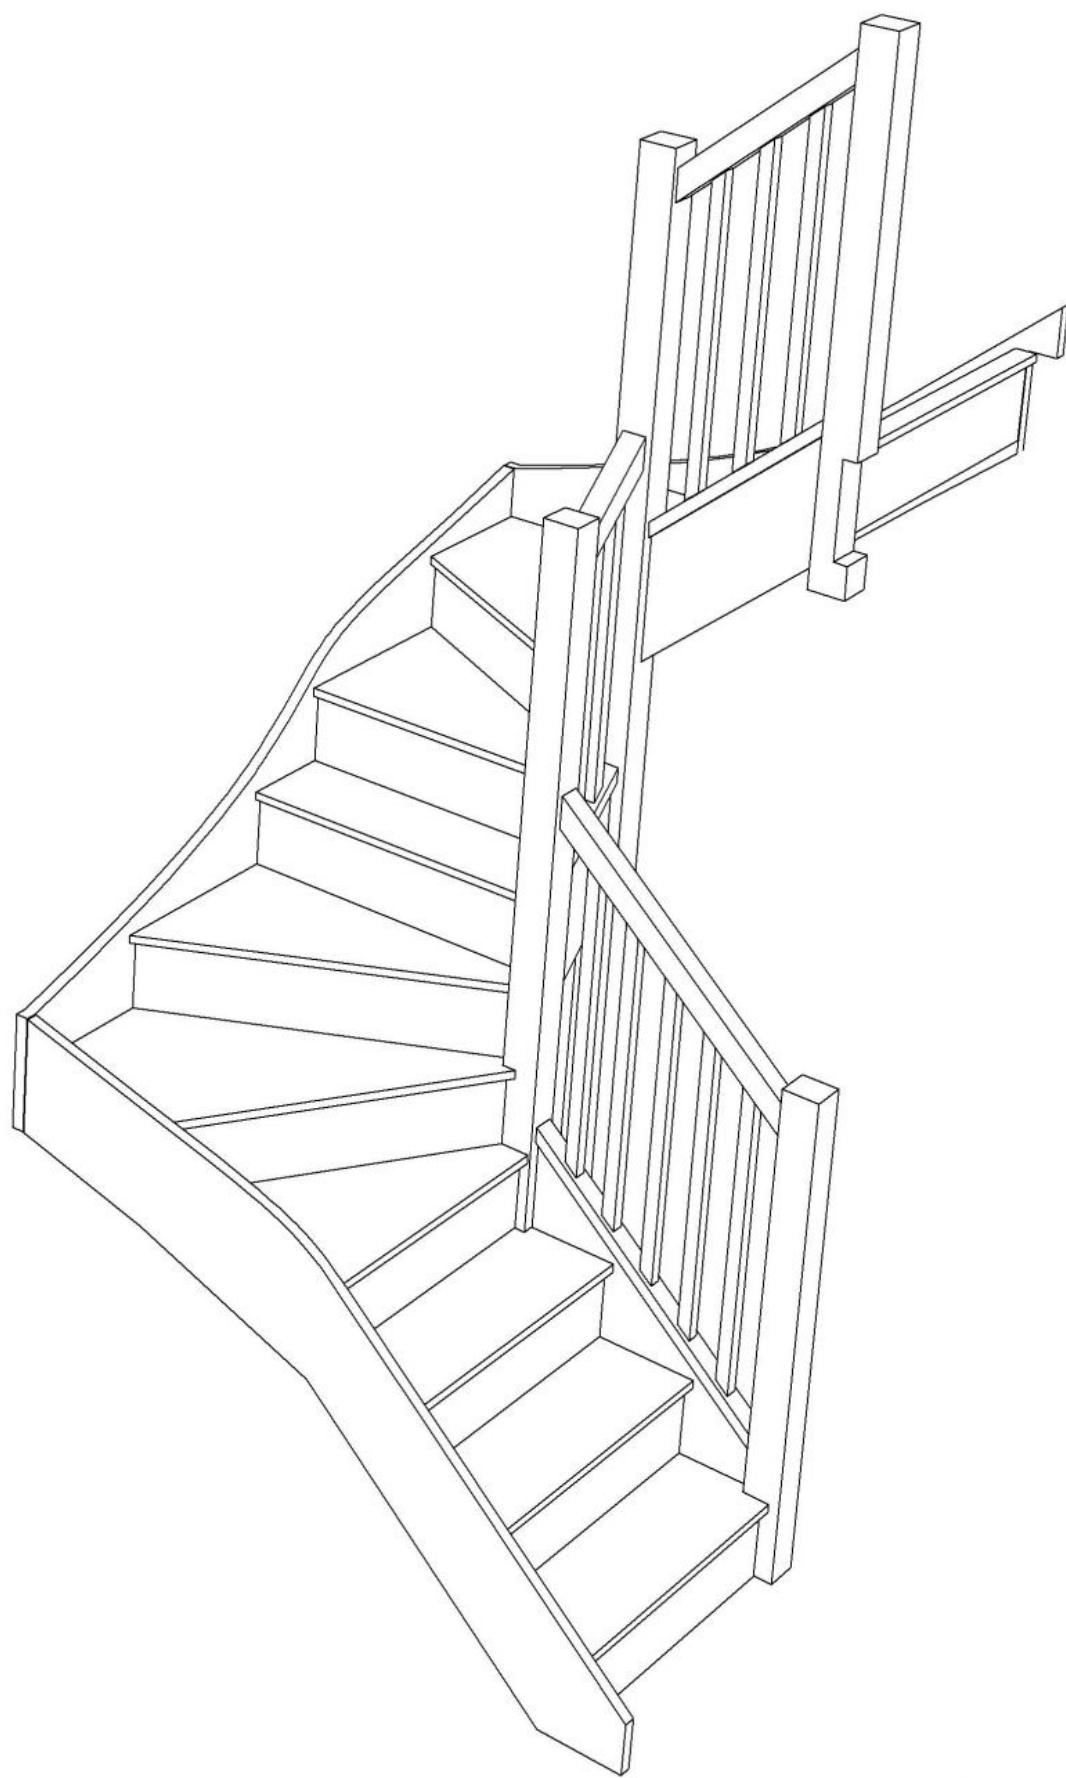

STAIRPLAN

Stair:S3W33W3N-RH-HR

Stair Layouts-DW-13

S3W32W31N-RH-HR

Floor to floor height 2600.000 mm

Stair:S3W32W31N-RH-HR

Stair Layouts-DW-13

S3W31W32N-RH-HR