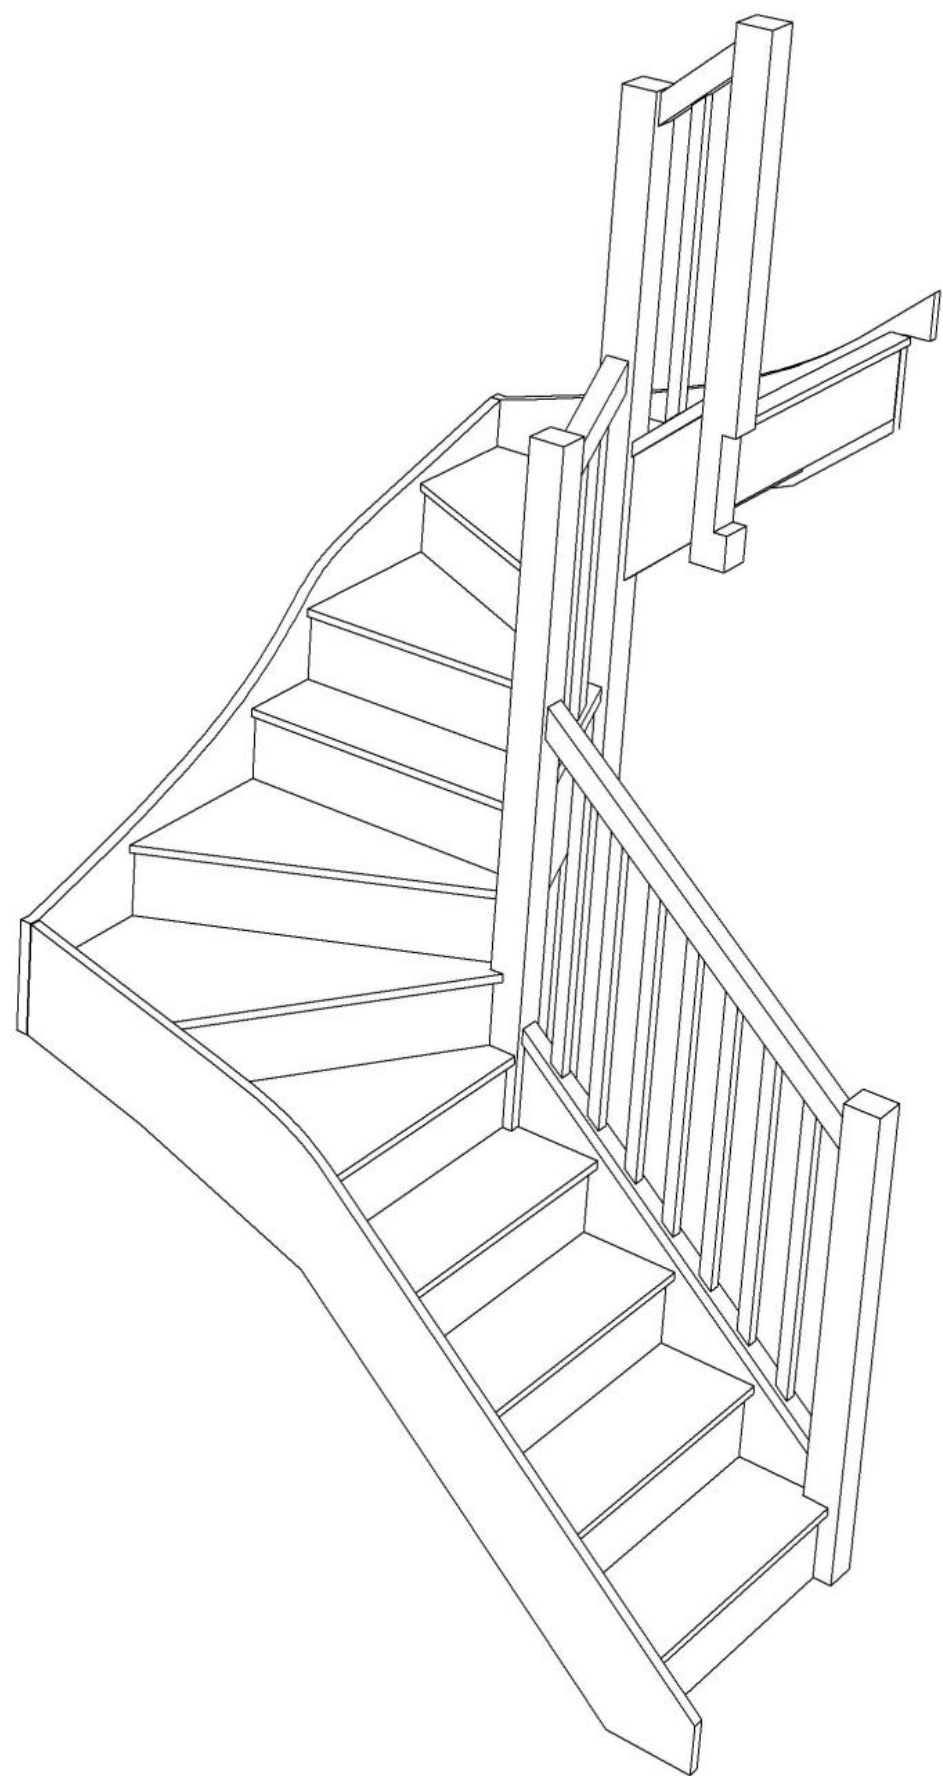

2600.000 mm

Stair:S4W32W3N-RH-HR

Stair Layouts-DW-13

S4W31W31N-RH-HR

Floor to floor height 2600.000 mm

Stair:S4W31W31N-RH-HR

Stair Layouts-DW-13

S4W3W32N-RH-HR