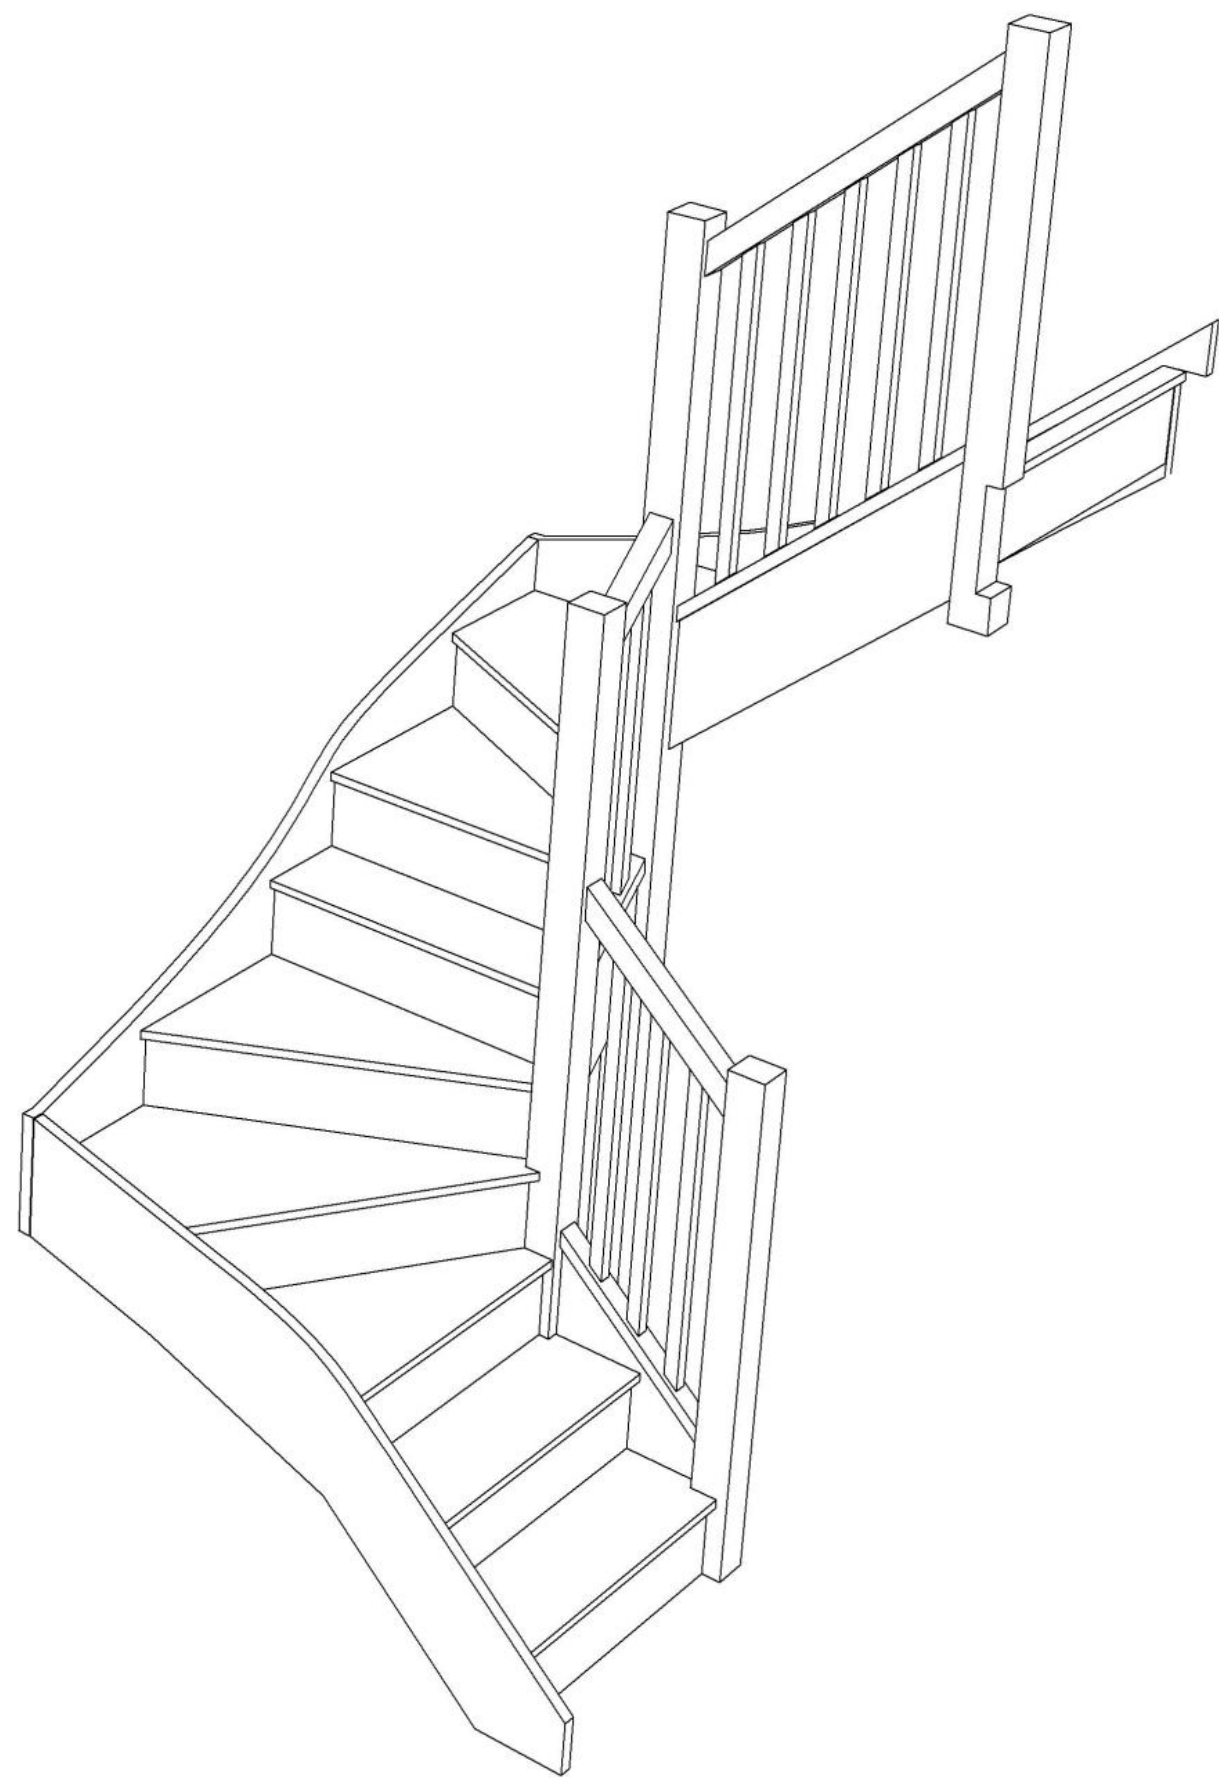

Stair Layouts-DW-13

S2W31W33N-RH-HR

Floor to floor height

2600.000 mm

STAIRPLAN

Stair:S2W31W33N-RH-HR

STAIRPLAN