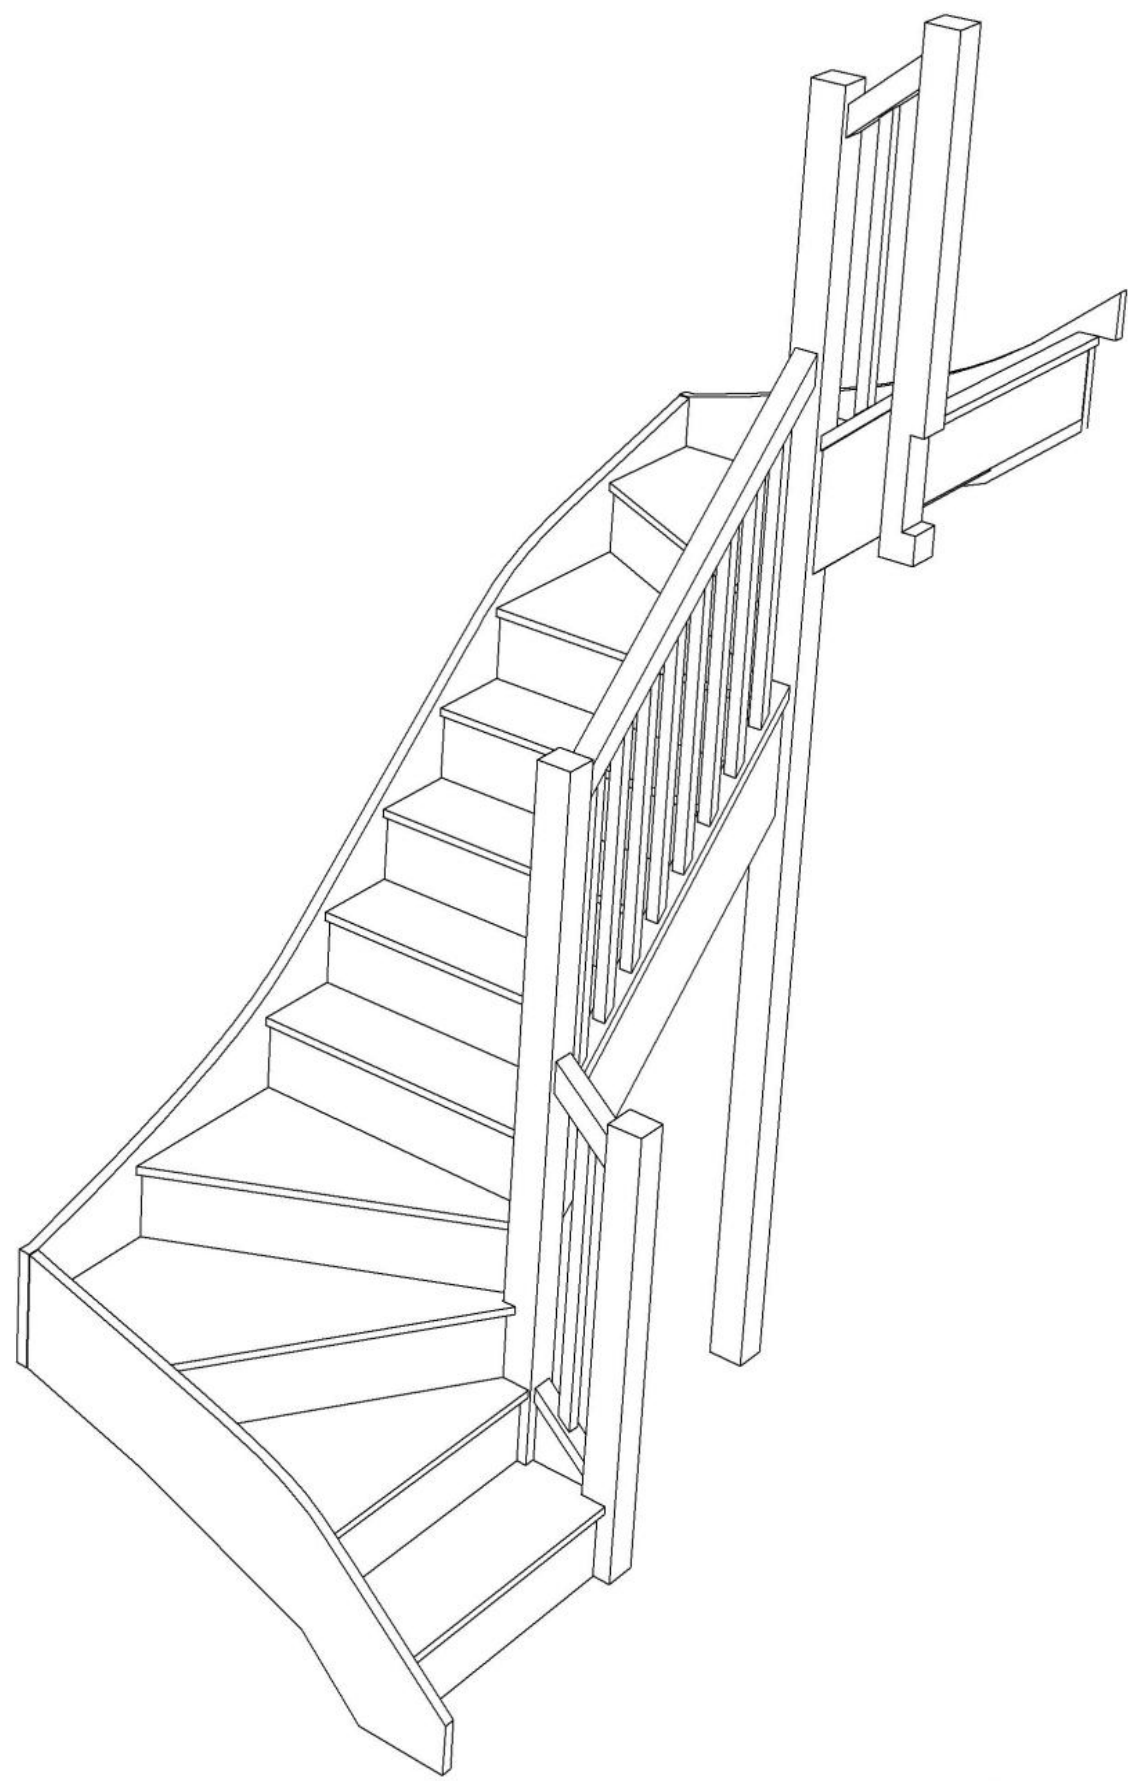

S1W35W3N-RH-HR

Popular Layout

[Standard Size available to order online](#)

Floor to floor height

2600.000 mm

STAIRPLAN

STAIRPLAN

Stair:S1W35W3N-RH-HR