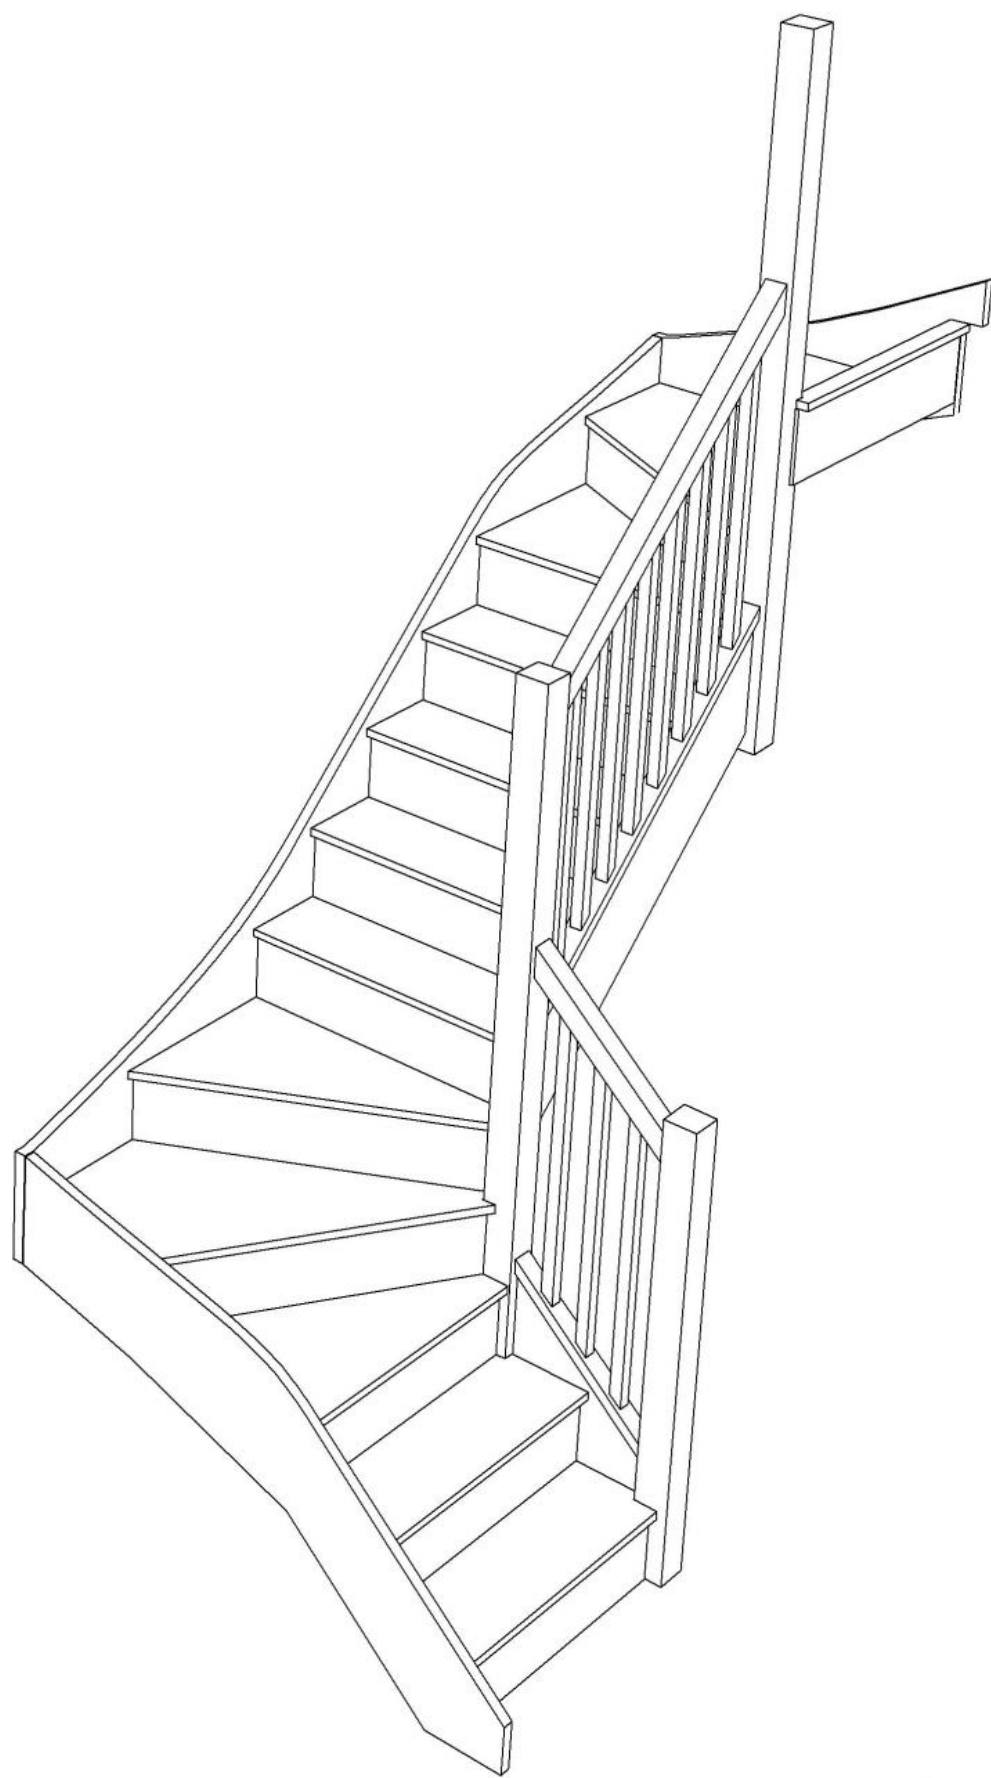

Stair Layouts-DW-13

S2W34W3N-RH-HR

Floor to floor height

2600.000 mm

STAIRPLAN

STAIRPLAN

Stair:S2W34W3N-RH-HR