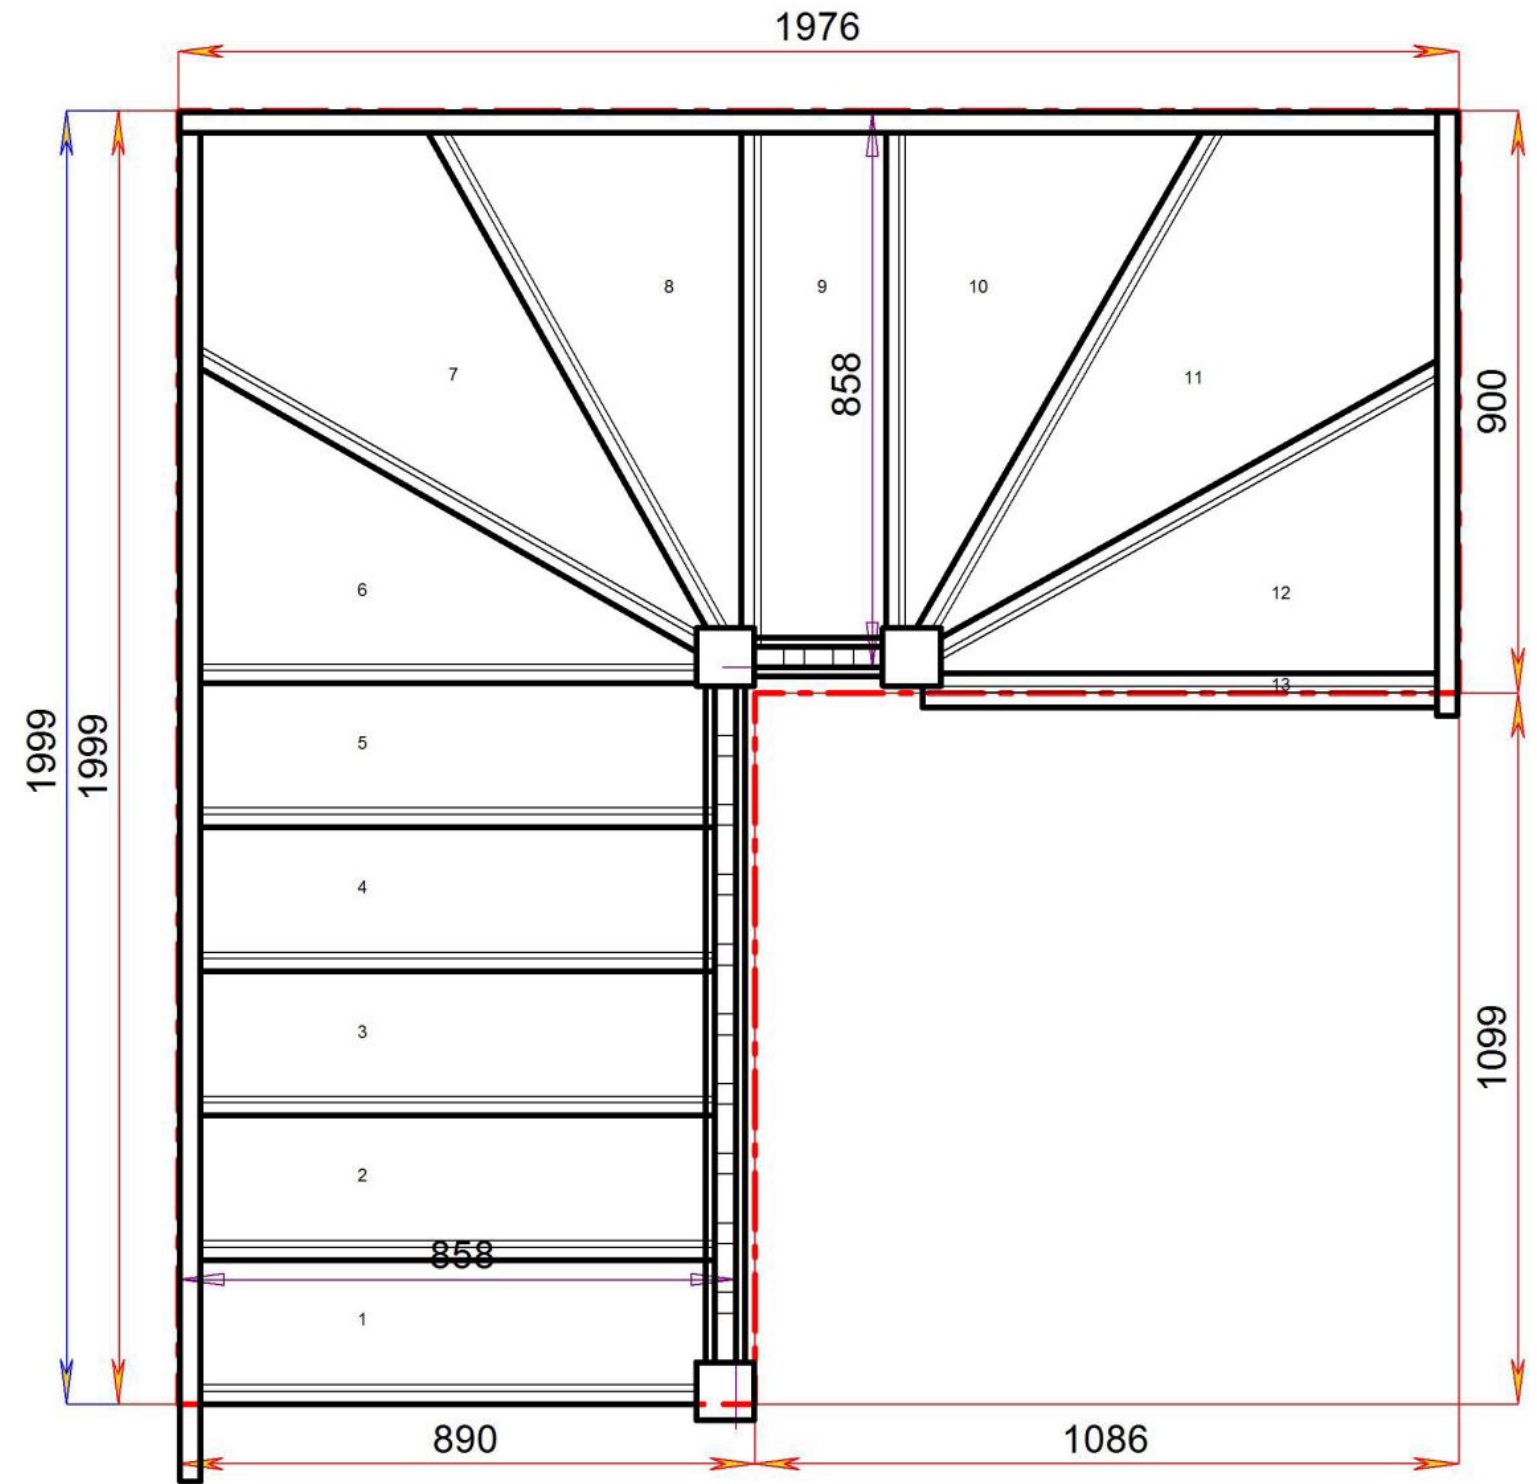

Floor to floor height 2600.000 mm

Stair:SW33W33N-RH-HR

Stair Layouts-DW-13

SW32W34N-RH-HR

Floor to floor height

2600.000 mm

STAIRPLAN

STAIRPLAN

Stair:SW32W34N-RH-HR

Floor to floor height 2600.000 mm

Stair:SW31W35N-RH-HR

Note - R/H Drawing Shown

Stair Layouts-DW-13 SW3W36N-RH-HR

Stair:SW3W36N-RH-HR

Stair Layouts-DW-13

S6W3W3N-RH-HR

Stair:S6W3W3N-RH-HR

Stair Layouts-DW-13

S5W31W3N-RH-HR

Floor to floor height

2600.000 mm

STAIRPLAN

Stair:S5W31W3N-RH-HR

STAIRPLAN

Stair Layouts-DW-13

S5W3W31N-RH-HR

Floor to floor height

2600.000 mm

Stair:S5W3W31N-RH-HR

Stair Layouts-DW-13

S4W32W3N-RH-HR

Floor to floor height