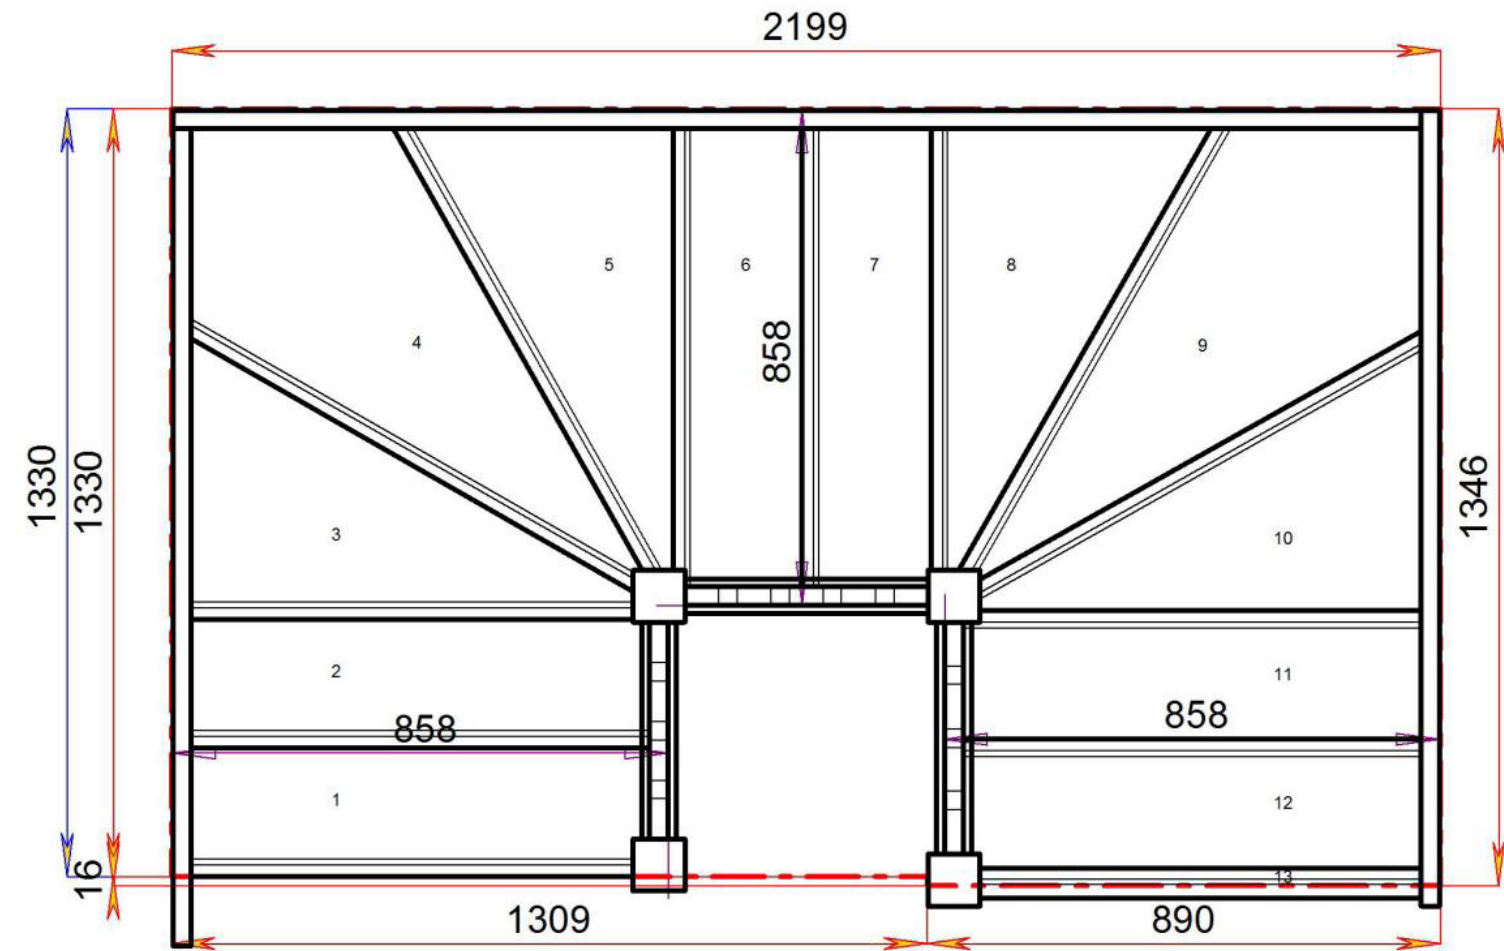

S2W34W3N-RH-HR

Floor to floor height

2600.000 mm

STAIRPLAN

STAIRPLAN

Stair:S2W34W3N-RH-HR

Stair Layouts-DW-13

S2W33W31N-RH-HR

Floor to floor height

2600.000 mm

Stair:S2W33W31N-RH-HR

Stair Layouts-DW-13

S2W32W32N-RH-HR

Floor to floor height

2600.000 mm

STAIRPLAN

STAIRPLAN

Stair:S2W32W32N-RH-HR

Stair Layouts-DW-13

S2W31W33N-RH-HR

Floor to floor height

2600.000 mm

STAIRPLAN

Stair:S2W31W33N-RH-HR

STAIRPLAN

© 0800632B/11035

© 0800632B/11035

Stair Layouts-DW-13

S2W3W34N-RH-HR

Floor to floor height 2600.000 mm

Stair:S2W3W34N-RH-HR

Stair Layouts-DW-13