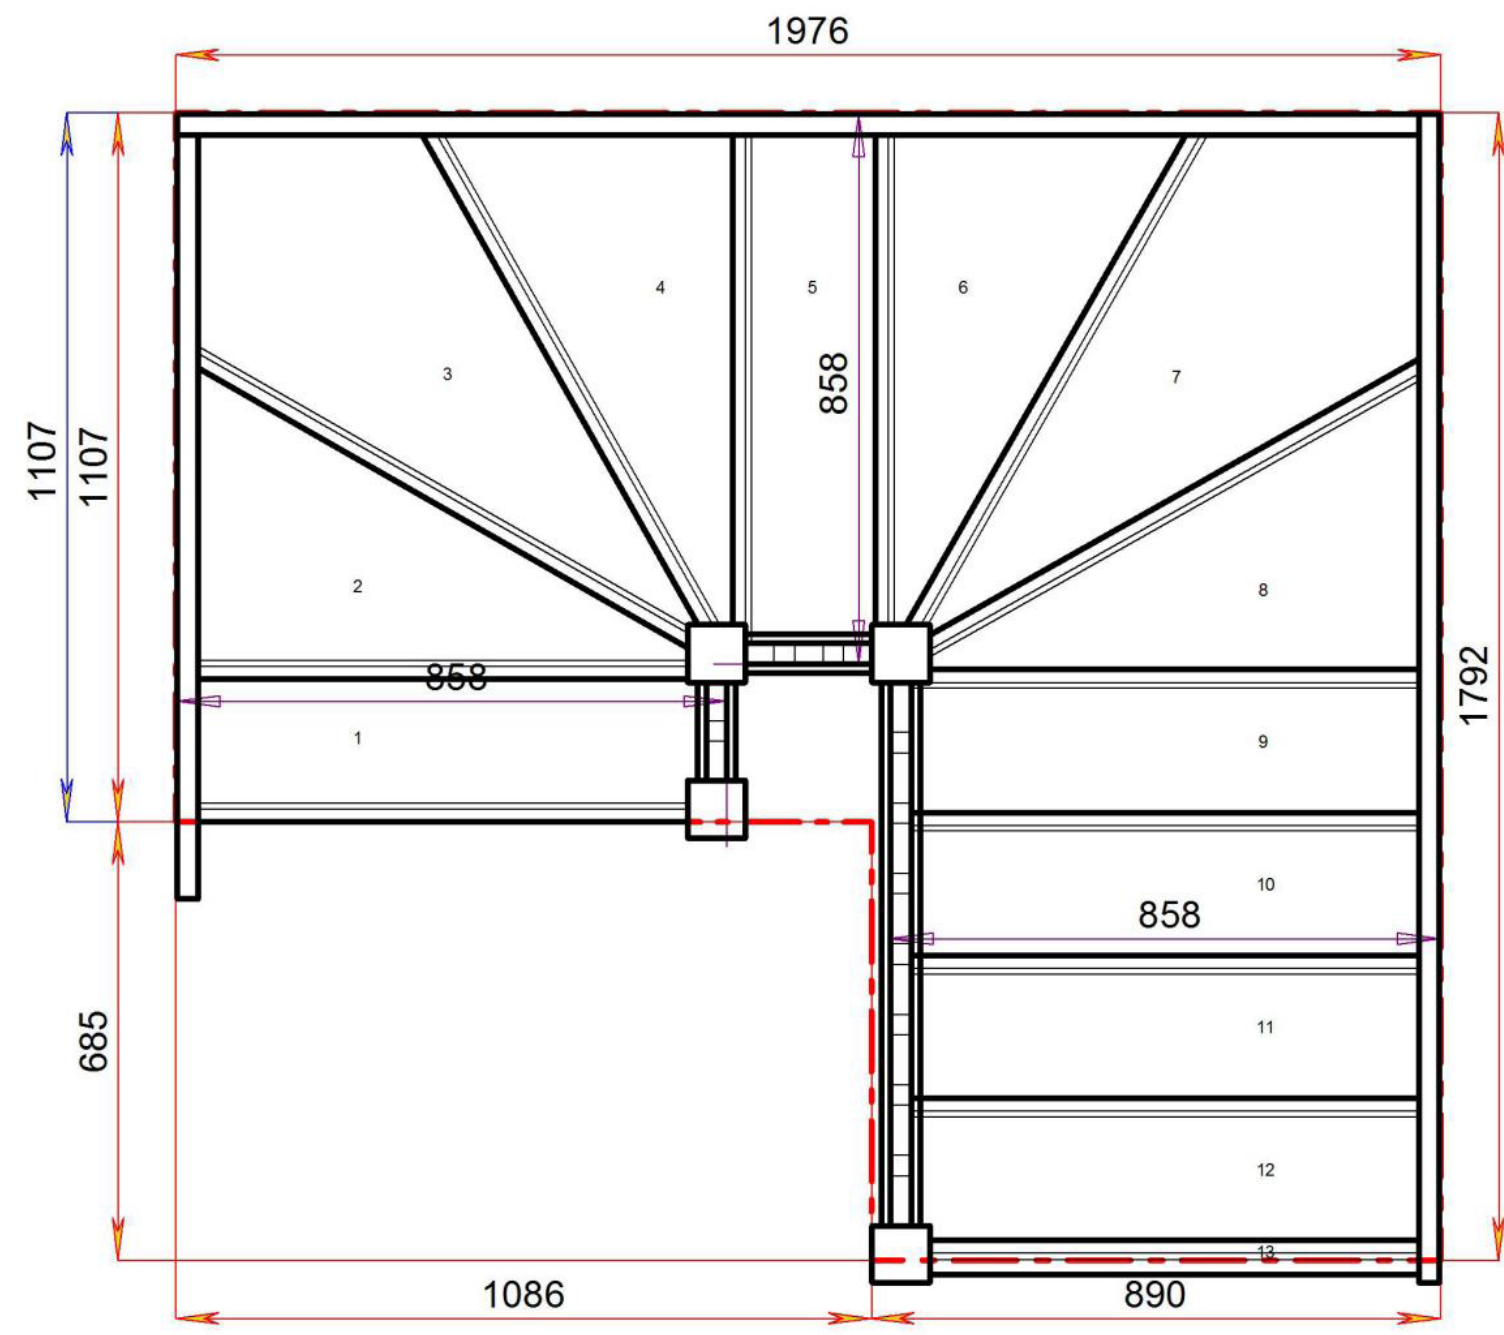

S1W35W3N-RH-HR

Popular Layout

[Standard Size available to order online](#)

Floor to floor height

2600.000 mm

STAIRPLAN

STAIRPLAN

Stair:S1W35W3N-RH-HR

Stair Layouts-DW-13

S1W34W31N-RH-HR

Floor to floor height

2600.000 mm

Stair:S1W34W31N-RH-HR

Stair Layouts-DW-13

S1W33W32N-RH-HR

Floor to floor height 2600.000 mm

Stair:S1W33W32N-RH-HR

Stair Layouts-DW-13

S1W32W33N-RH-HR

Floor to floor height

2600.000 mm

STAIRPLAN

STAIRPLAN

Stair:S1W32W33N-RH-HR

Stair Layouts-DW-13

S1W31W34N-RH-HR

Floor to floor height 2600.000 mm

Stair:S1W31W34N-RH-HR

Stair Layouts-DW-13

S1W3W35N-RH-HR

Floor to floor height

2600.000 mm