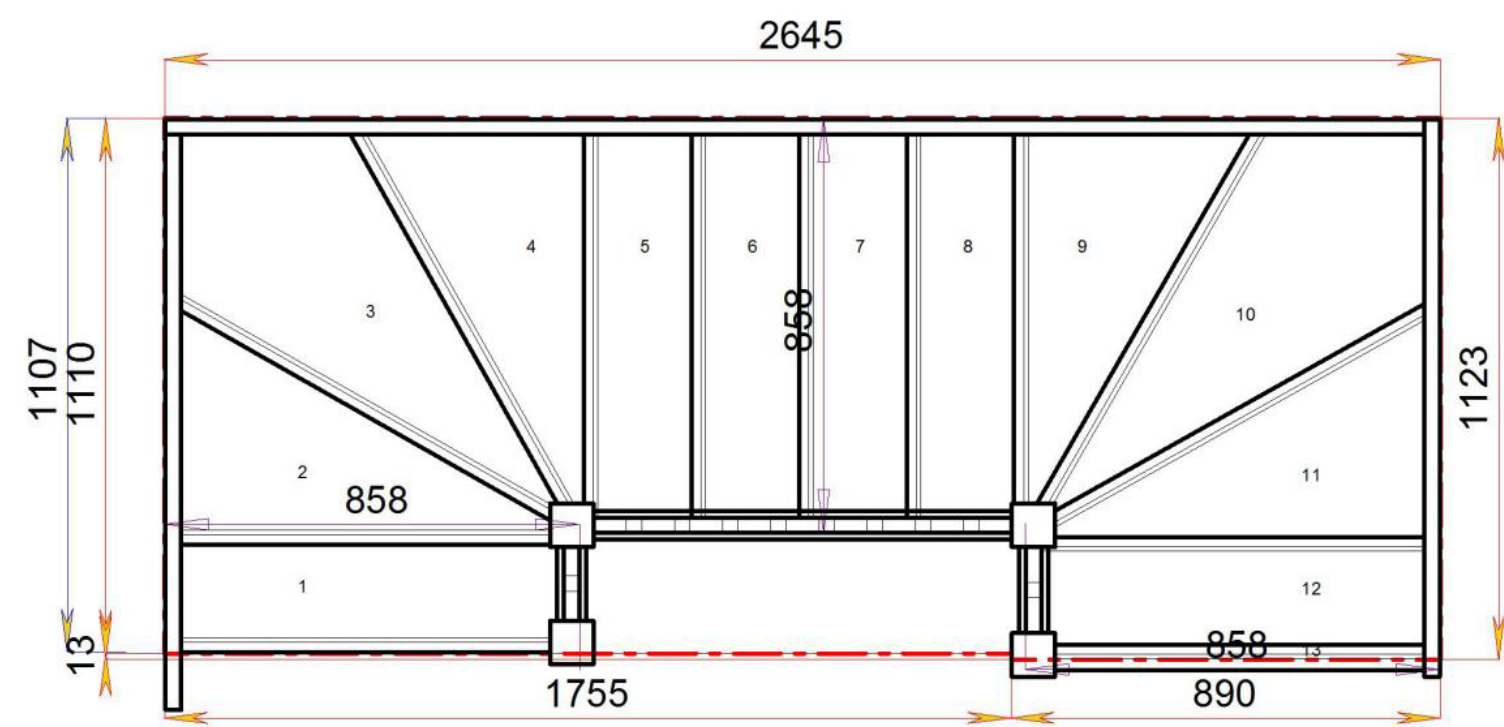

STAIRPLAN

© 0800632B/11035

© 0800632B/11035

Stair Layouts-DW-13

S2W3W34N-RH-HR

Floor to floor height 2600.000 mm

Stair:S2W3W34N-RH-HR

Stair Layouts-DW-13

S1W35W3N-RH-HR

Popular Layout

[Standard Size available to order online](#)

Floor to floor height

2600.000 mm

STAIRPLAN

STAIRPLAN

Stair:S1W35W3N-RH-HR

Stair Layouts-DW-13

S1W34W31N-RH-HR

Floor to floor height

2600.000 mm

Stair:S1W34W31N-RH-HR

Stair Layouts-DW-13

S1W33W32N-RH-HR

Floor to floor height 2600.000 mm

Stair:S1W33W32N-RH-HR

Stair Layouts-DW-13

S1W32W33N-RH-HR

Floor to floor height

2600.000 mm

STAIRPLAN

STAIRPLAN

Stair:S1W32W33N-RH-HR