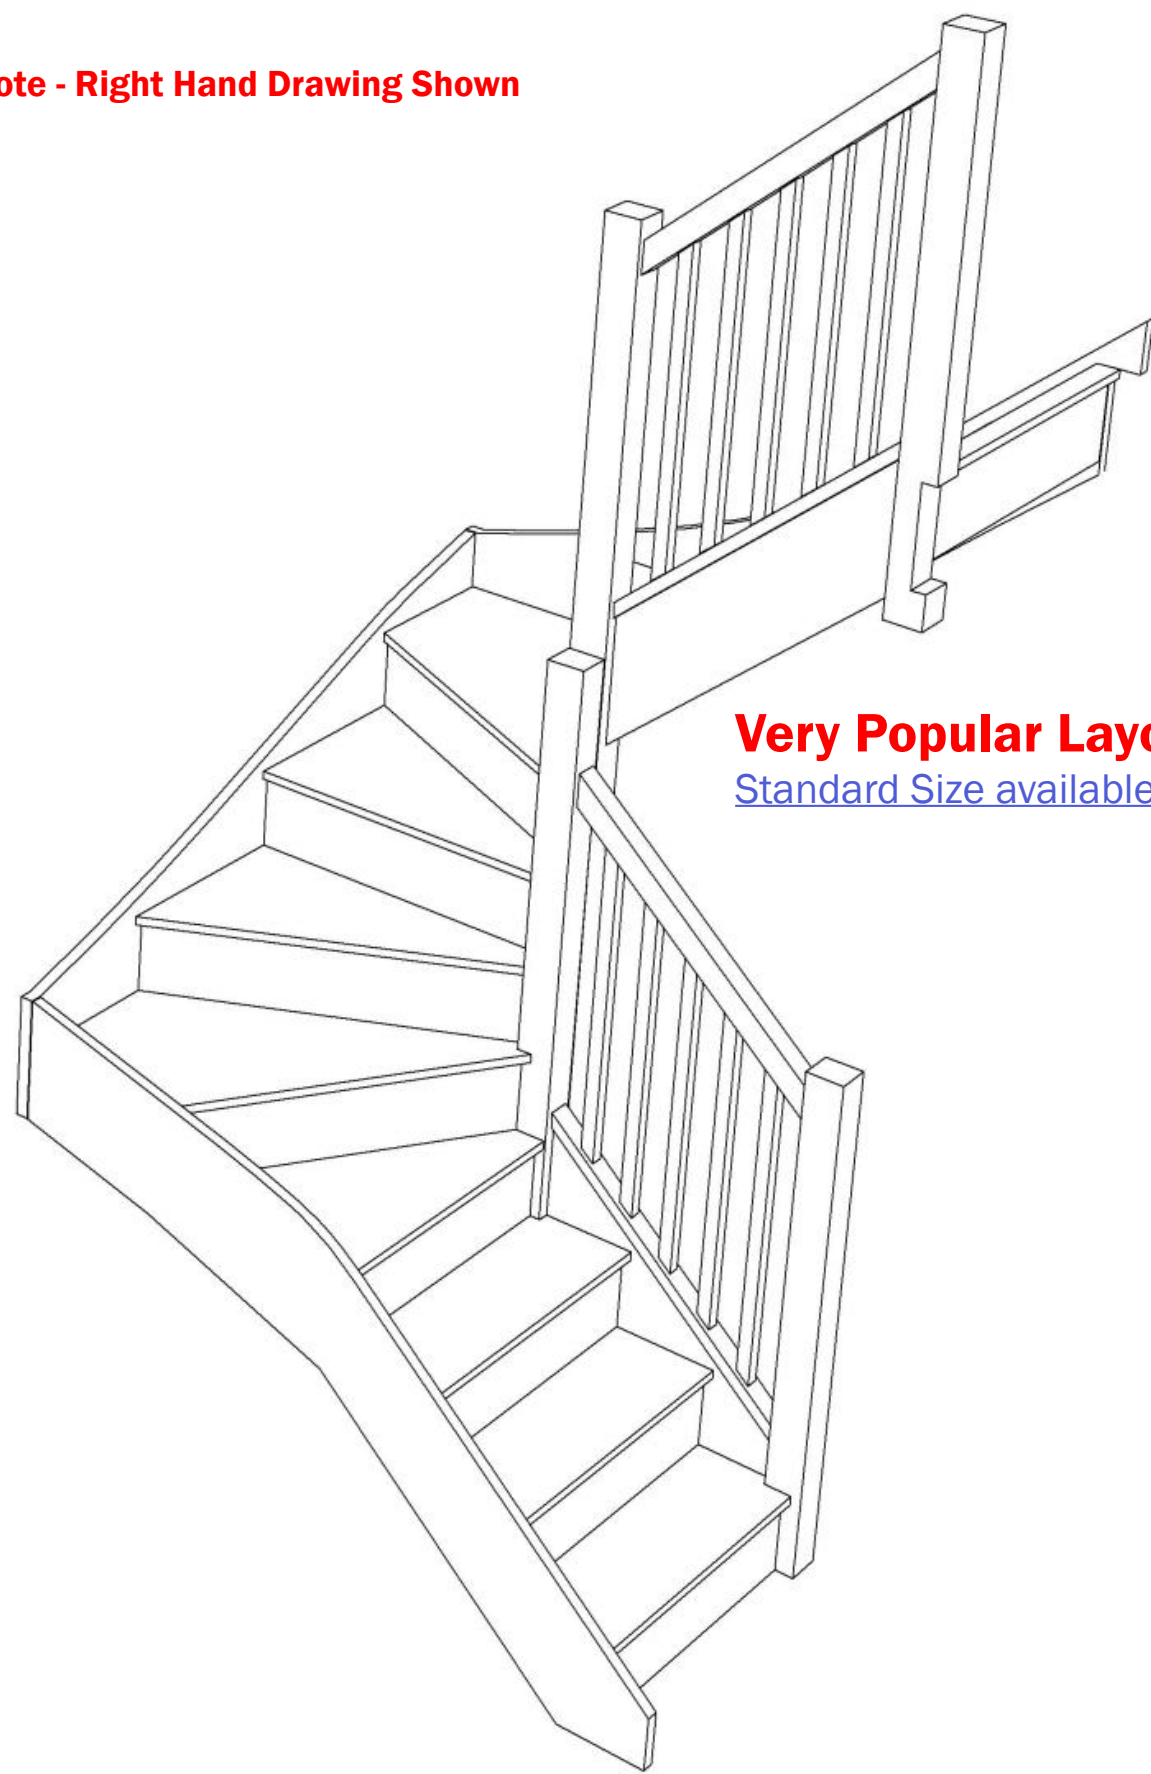

Floor to floor height

2600.000 mm

STAIRPLAN

STAIRPLAN

Stair:S3W31W32N-RH-HR

© 0800632B/11035

Note - Right Hand Drawing Shown

Very Popular Layout
Standard Size available to order online