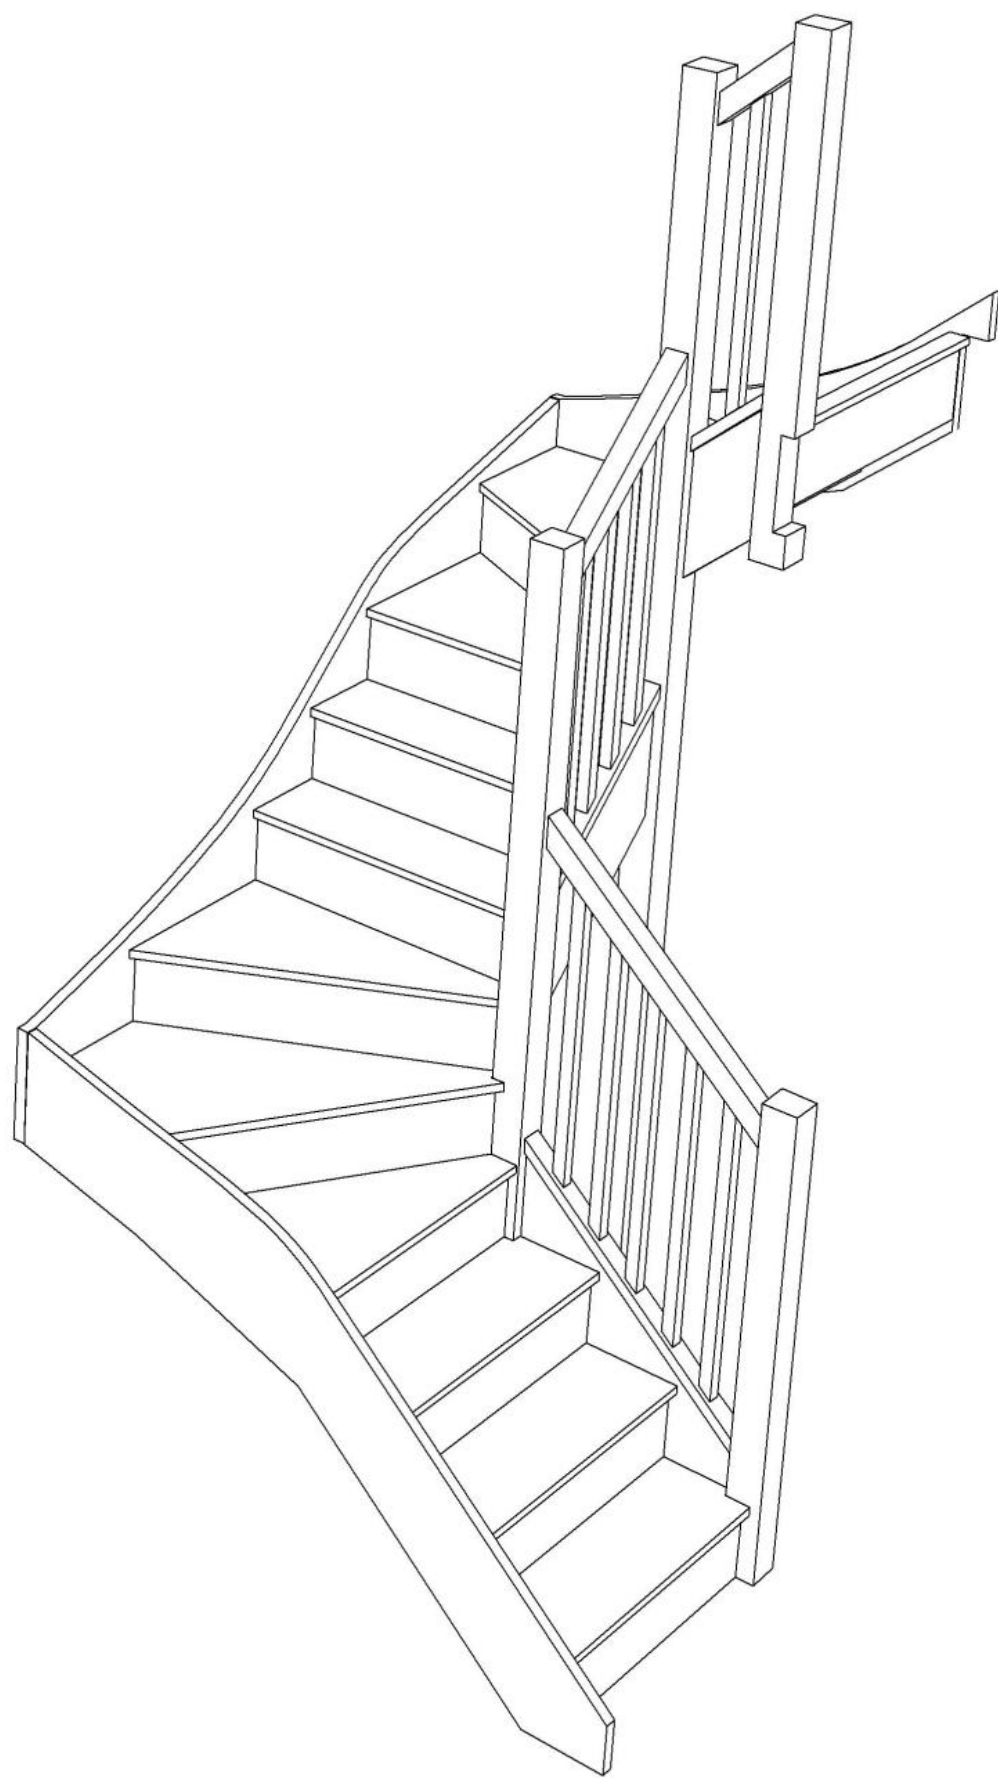

Stair Layouts-DW-13

S3W32W31N-RH-HR

Floor to floor height 2600.000 mm

Stair:S3W32W31N-RH-HR