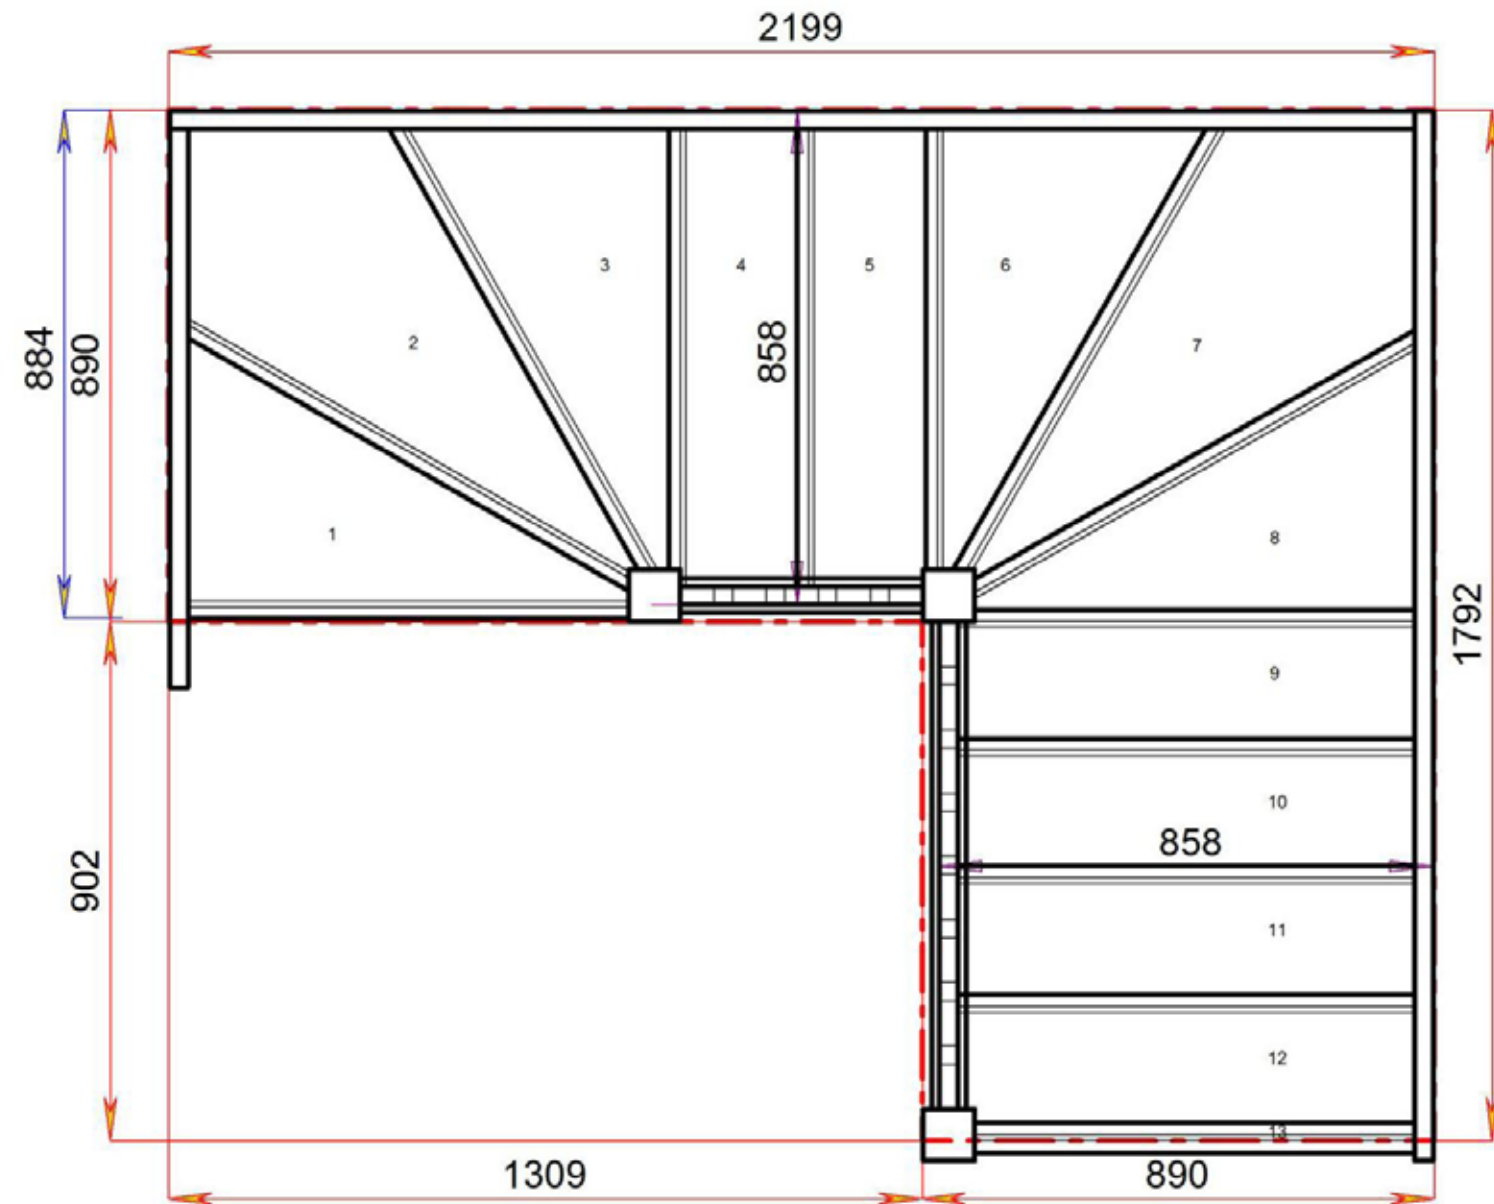

Floor to floor height

2600.000 mm

STAIRPLAN

Stair:SW36W3N-RH-HR

STAIRPLAN

© 00050532B:1:005

Floor to floor height

2600.000 mm

Floor to floor height 2600.000 mm

Stair:SW33W33N-RH-HR

Stair Layouts-DW-13

SW32W34N-RH-HR

Floor to floor height

2600.000 mm

STAIRPLAN

STAIRPLAN

Stair:SW32W34N-RH-HR

Floor to floor height 2600.000 mm

Stair:SW31W35N-RH-HR

Note - R/H Drawing Shown

Stair Layouts-DW-13 SW3W36N-RH-HR

Stair:SW3W36N-RH-HR

Stair Layouts-DW-13

S6W3W3N-RH-HR

Stair:S6W3W3N-RH-HR

Stair Layouts-DW-13

S5W31W3N-RH-HR

Floor to floor height

2600.000 mm

STAIRPLAN

Stair:S5W31W3N-RH-HR

STAIRPLAN