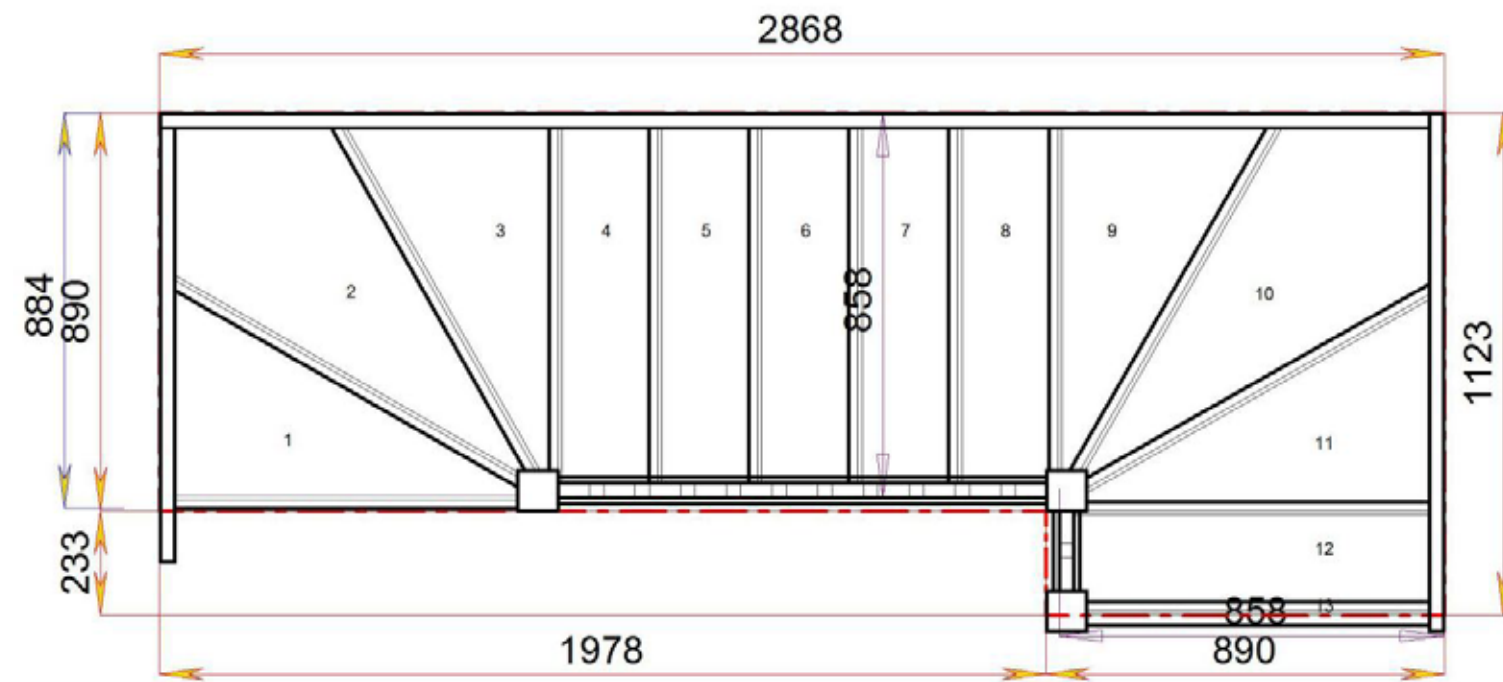

We need to know which material specification you would like quoting in from our [model range](#) also.

sales@stairplan.com
01952 608853

Stair Layouts-DW-13

SW36W3N-RH-HR

Very Popular Layout

[Standard Size available to order online](#)

Floor to floor height

2600.000 mm

STAIRPLAN

Stair:SW36W3N-RH-HR

STAIRPLAN

© 00050532B:1:005

Floor to floor height

2600.000 mm

Stair:SW35W31N-RH-HR

Stair Layouts-DW-13

SW34W32N-RH-HR

Floor to floor height

2600.000 mm

Stair:SW34W32N-RH-HR

Stair Layouts-DW-13

SW33W33N-RH-HR

Floor to floor height 2600.000 mm

Stair:SW33W33N-RH-HR

Stair Layouts-DW-13

SW32W34N-RH-HR

Floor to floor height

2600.000 mm

STAIRPLAN

STAIRPLAN