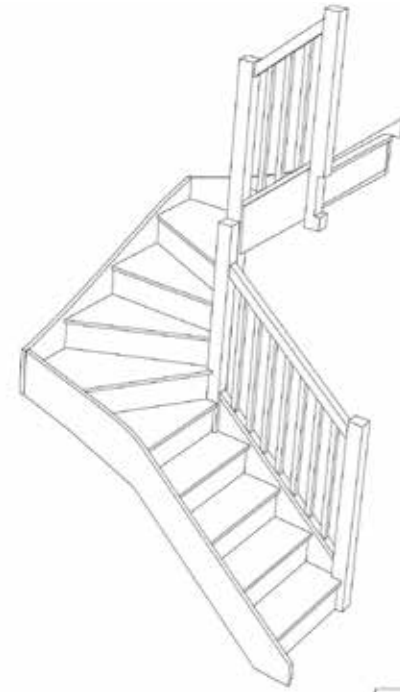

Stair:SW3W36N-RH-HR

Stair:S6W3W3N-RH-HR

Stair:S5W31W3N-RH-HR

Stair:S5W3W31N-RH-HR

For a fully made to measure double winder staircase with layouts like these contact us with the Plan reference number for a quotation.

We need to know which material specification you would like quoting in from our [model range](#) also.

sales@stairplan.com
01952 608853

STAIRPLAN

Right Hand Double Winder Staircases - Plan Layouts - With Handrails (3 Kite Winder)

Stair:S4W32W3N-RH-HR

Stair:S4W31W31N-RH-HR

Stair:S4W3W32N-RH-HR

Stair:S3W33W3N-RH-HR

Stair:S3W32W31N-RH-HR

Stair:S3W31W32N-RH-HR

Stair:S3W3W33N-RH-HR

Stair:S2W34W3N-RH-HR