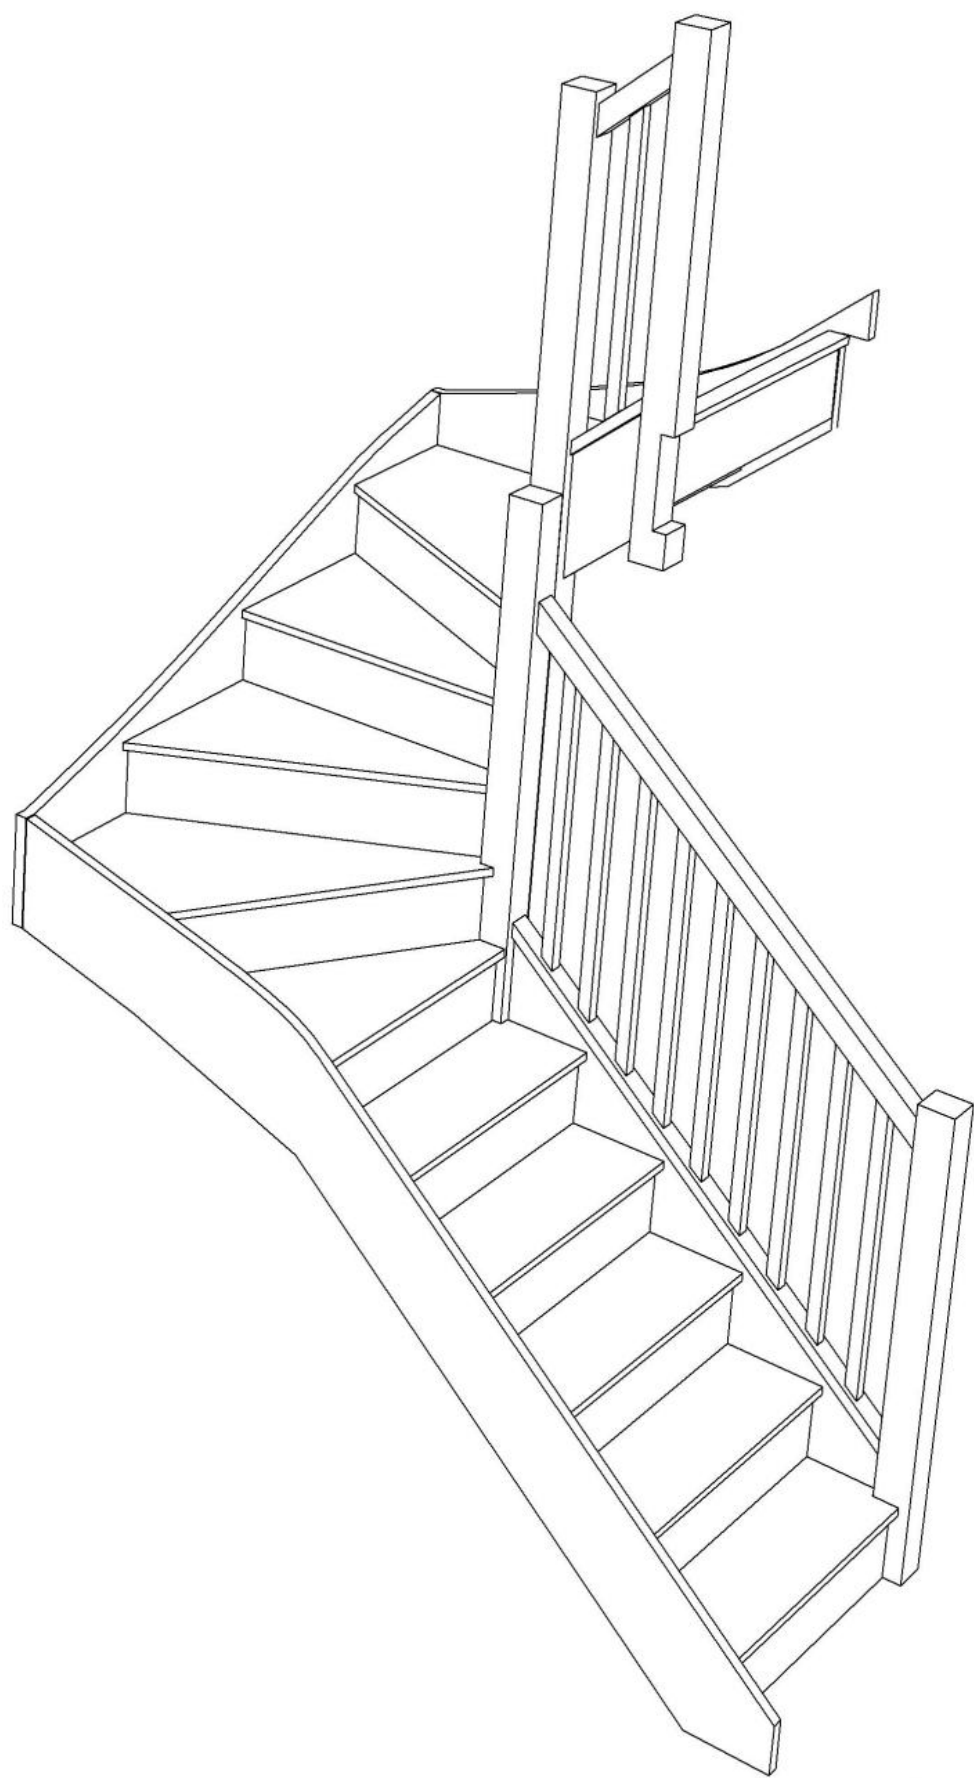

Stair:S6W3W3N-RH-HR

Stair Layouts-DW-13

S5W31W3N-RH-HR

Floor to floor height

2600.000 mm

STAIRPLAN

Stair:S5W31W3N-RH-HR

STAIRPLAN