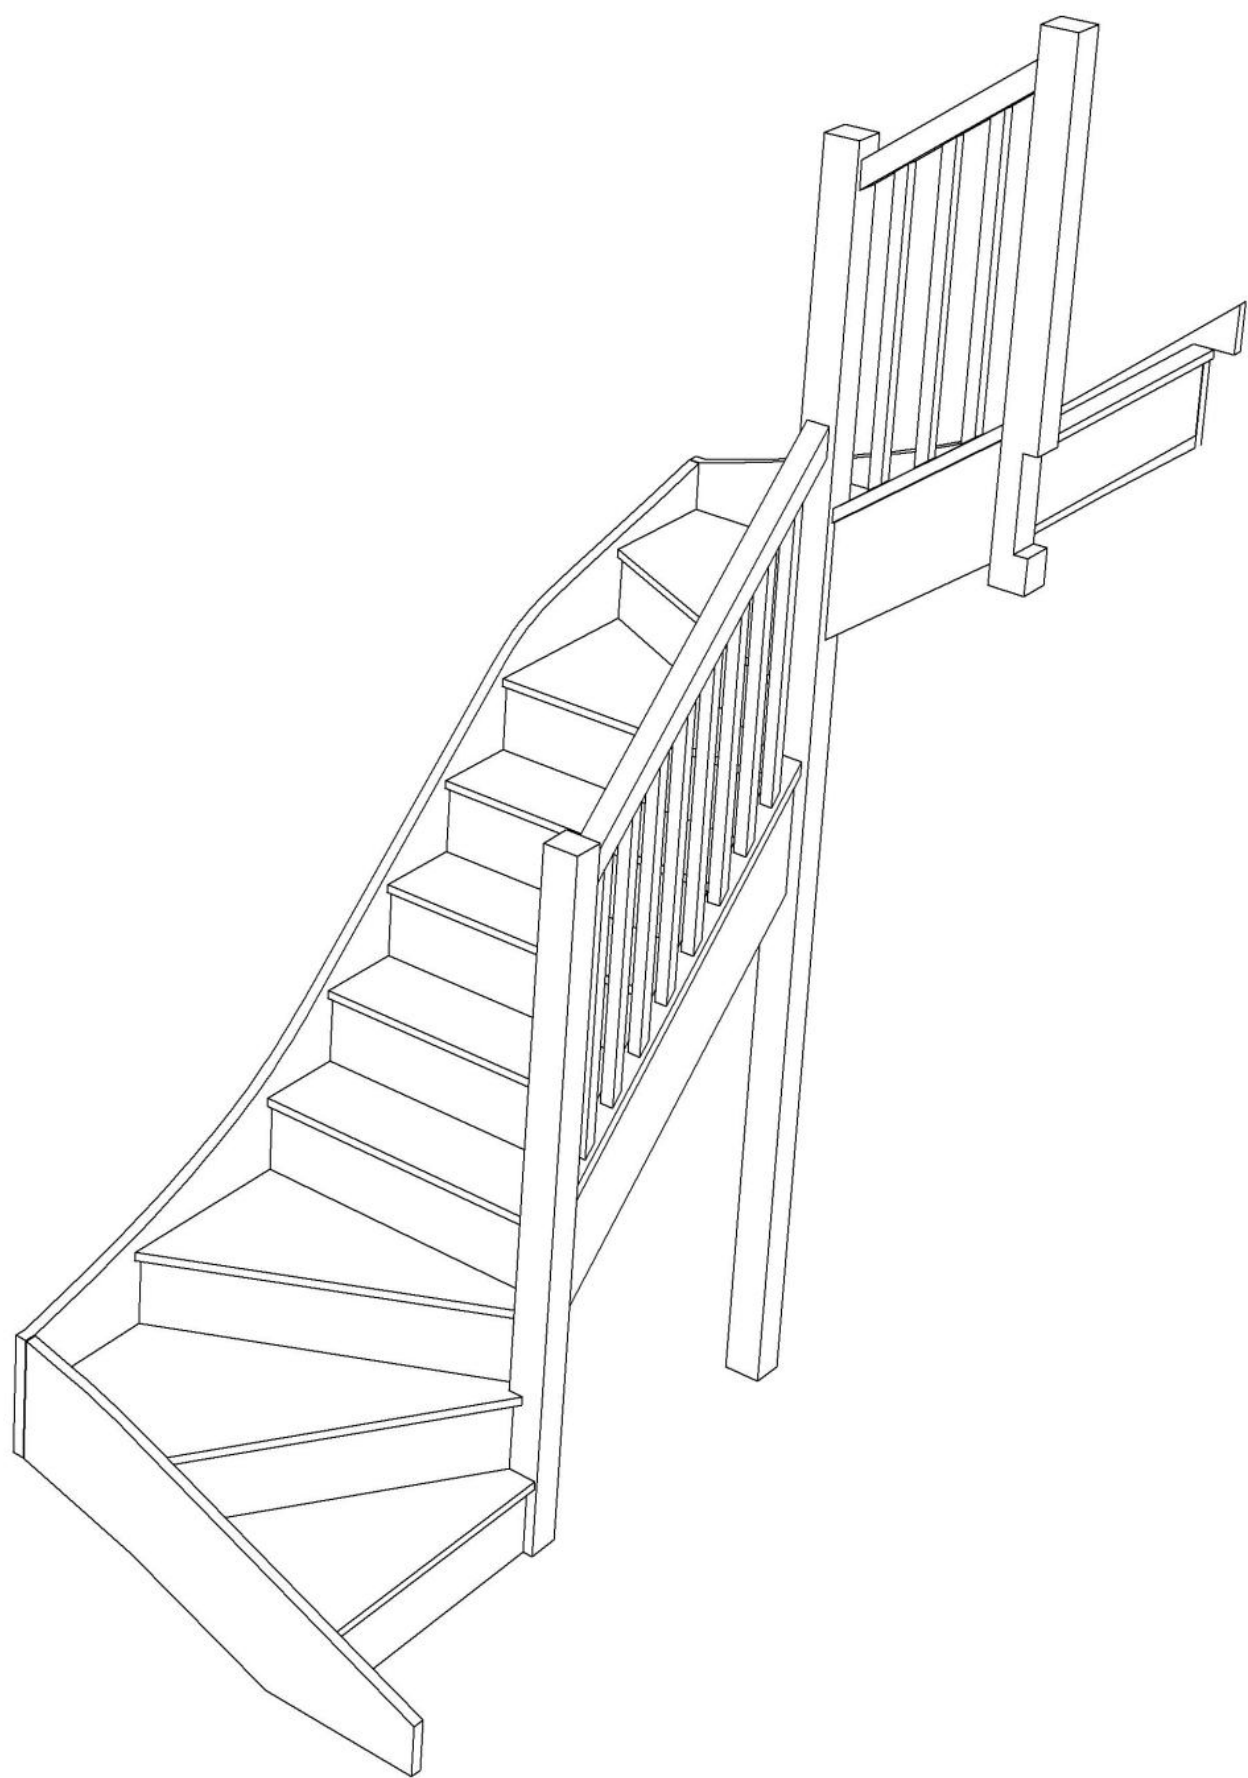

Stair Layouts-DW-13

SW34W32N-RH-HR