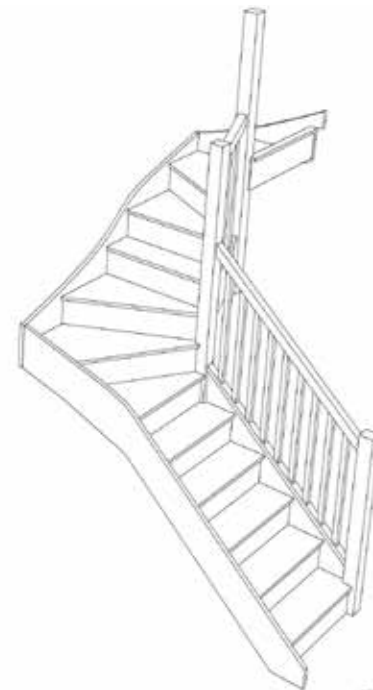

STAIRPLAN

Right Hand Double Winder Staircases - Plan Layouts - With Handrails (3 Kite Winder)

Stair:SW36W3N-RH-HR

Stair:SW35W31N-RH-HR

Stair:SW34W32N-RH-HR

Stair:SW33W33N-RH-HR

Stair:SW32W34N-RH-HR

Stair:SW31W35N-RH-HR

Stair:SW3W36N-RH-HR

Stair:S6W3W3N-RH-HR

Stair:S5W31W3N-RH-HR

Stair:S5W3W31N-RH-HR

For a fully made to measure double winder staircase with layouts like these contact us with the Plan reference number for a quotation.