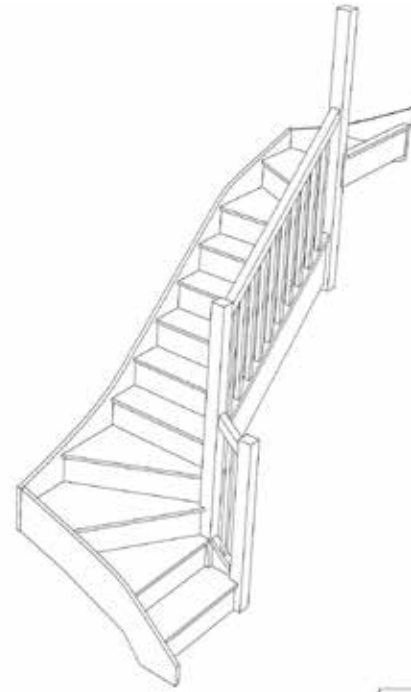

sales@stairplan.com
01952 608853

STAIRPLAN

Right Hand Double Winder Staircases - Plan Layouts - With Handrails (3 Kite Winder)

Stair:S2W31W33N-RH-HR

Stair:S2W3W34N-RH-HR

Stair:S1W35W3N-RH-HR

Stair:S1W34W31N-RH-HR

Stair:S1W33W32N-RH-HR

Stair:S1W32W33N-RH-HR

Stair:S1W31W34N-RH-HR

Stair:S1W3W35N-RH-HR

For a fully made to measure double winder staircase with layouts like these contact us with the Plan reference number for a quotation.