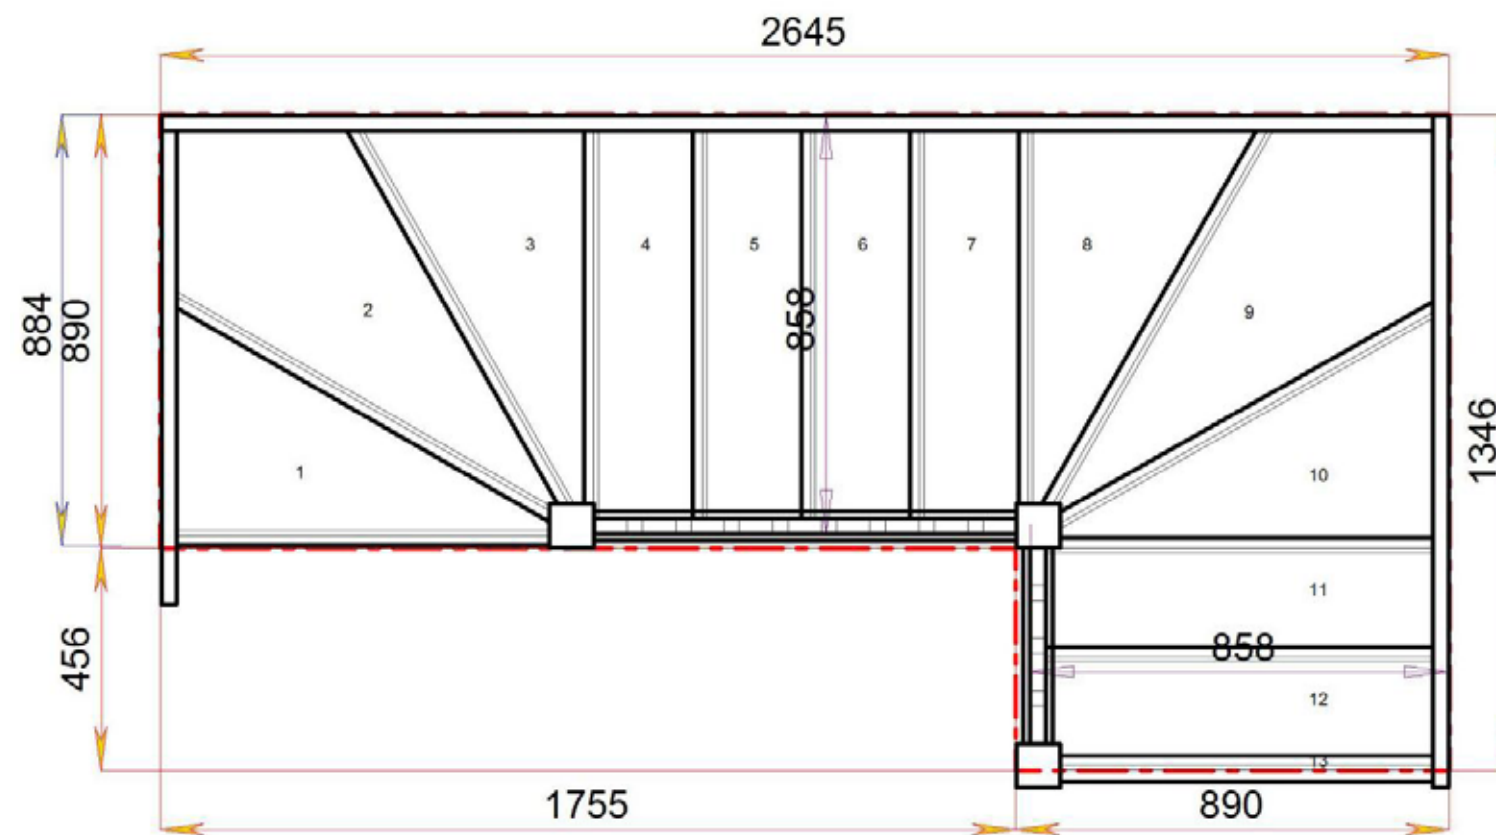

We need to know which material specification you would like quoting in from our [model range](#) also.

sales@stairplan.com
01952 608853

Stair Layouts-DW-13

SW36W3N-RH-HR

Very Popular Layout

[Standard Size available to order online](#)

Floor to floor height

2600.000 mm

STAIRPLAN

Stair:SW36W3N-RH-HR

STAIRPLAN

© 00050532B:1:005

Floor to floor height

2600.000 mm

Stair:SW35W31N-RH-HR

Stair Layouts-DW-13

SW34W32N-RH-HR

Floor to floor height

2600.000 mm

Stair:SW34W32N-RH-HR

Stair Layouts-DW-13

SW33W33N-RH-HR

Floor to floor height 2600.000 mm

Stair:SW33W33N-RH-HR

Stair Layouts-DW-13

SW32W34N-RH-HR

Floor to floor height

2600.000 mm

STAIRPLAN

STAIRPLAN