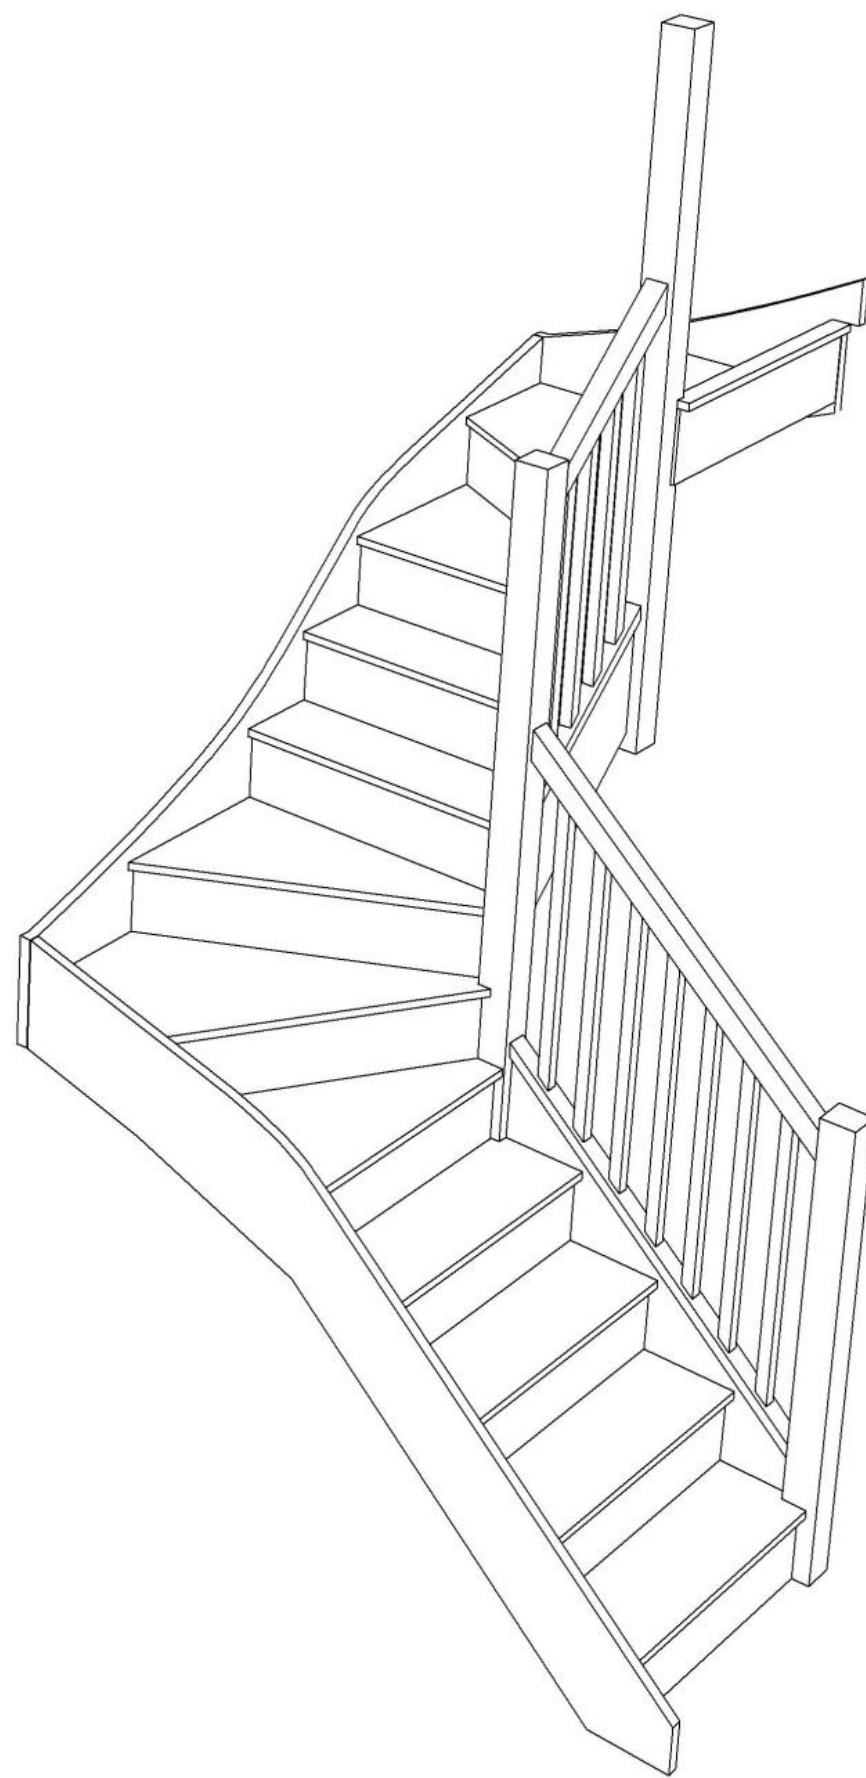

Stair Layouts-DW-13

S5W3W31N-RH-HR

Floor to floor height

2600.000 mm

Stair:S5W3W31N-RH-HR

Stair Layouts-DW-13

S4W32W3N-RH-HR

Floor to floor height