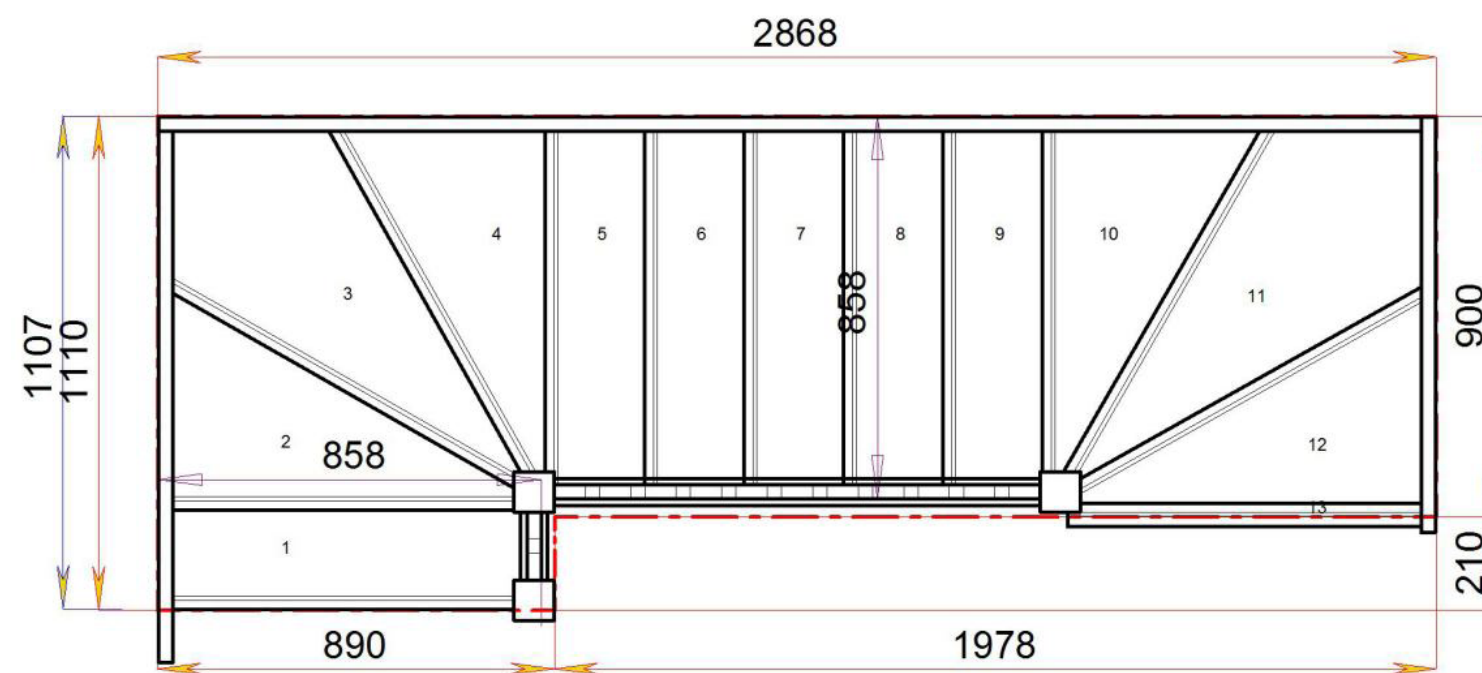

STAIRPLAN

Stair:S2W32W32N-RH-HR

Stair Layouts-DW-13

S2W31W33N-RH-HR

Floor to floor height

2600.000 mm

STAIRPLAN

Stair:S2W31W33N-RH-HR

STAIRPLAN

© 0800632B/11035

© 0800632B/11035

Stair Layouts-DW-13

S2W3W34N-RH-HR

Floor to floor height 2600.000 mm

Stair:S2W3W34N-RH-HR

Stair Layouts-DW-13

S1W35W3N-RH-HR

Popular Layout

[Standard Size available to order online](#)

Floor to floor height

2600.000 mm

STAIRPLAN

STAIRPLAN

Stair:S1W35W3N-RH-HR

Stair Layouts-DW-13

S1W34W31N-RH-HR

Floor to floor height

2600.000 mm

Stair:S1W34W31N-RH-HR

Stair Layouts-DW-13

S1W33W32N-RH-HR

Floor to floor height 2600.000 mm