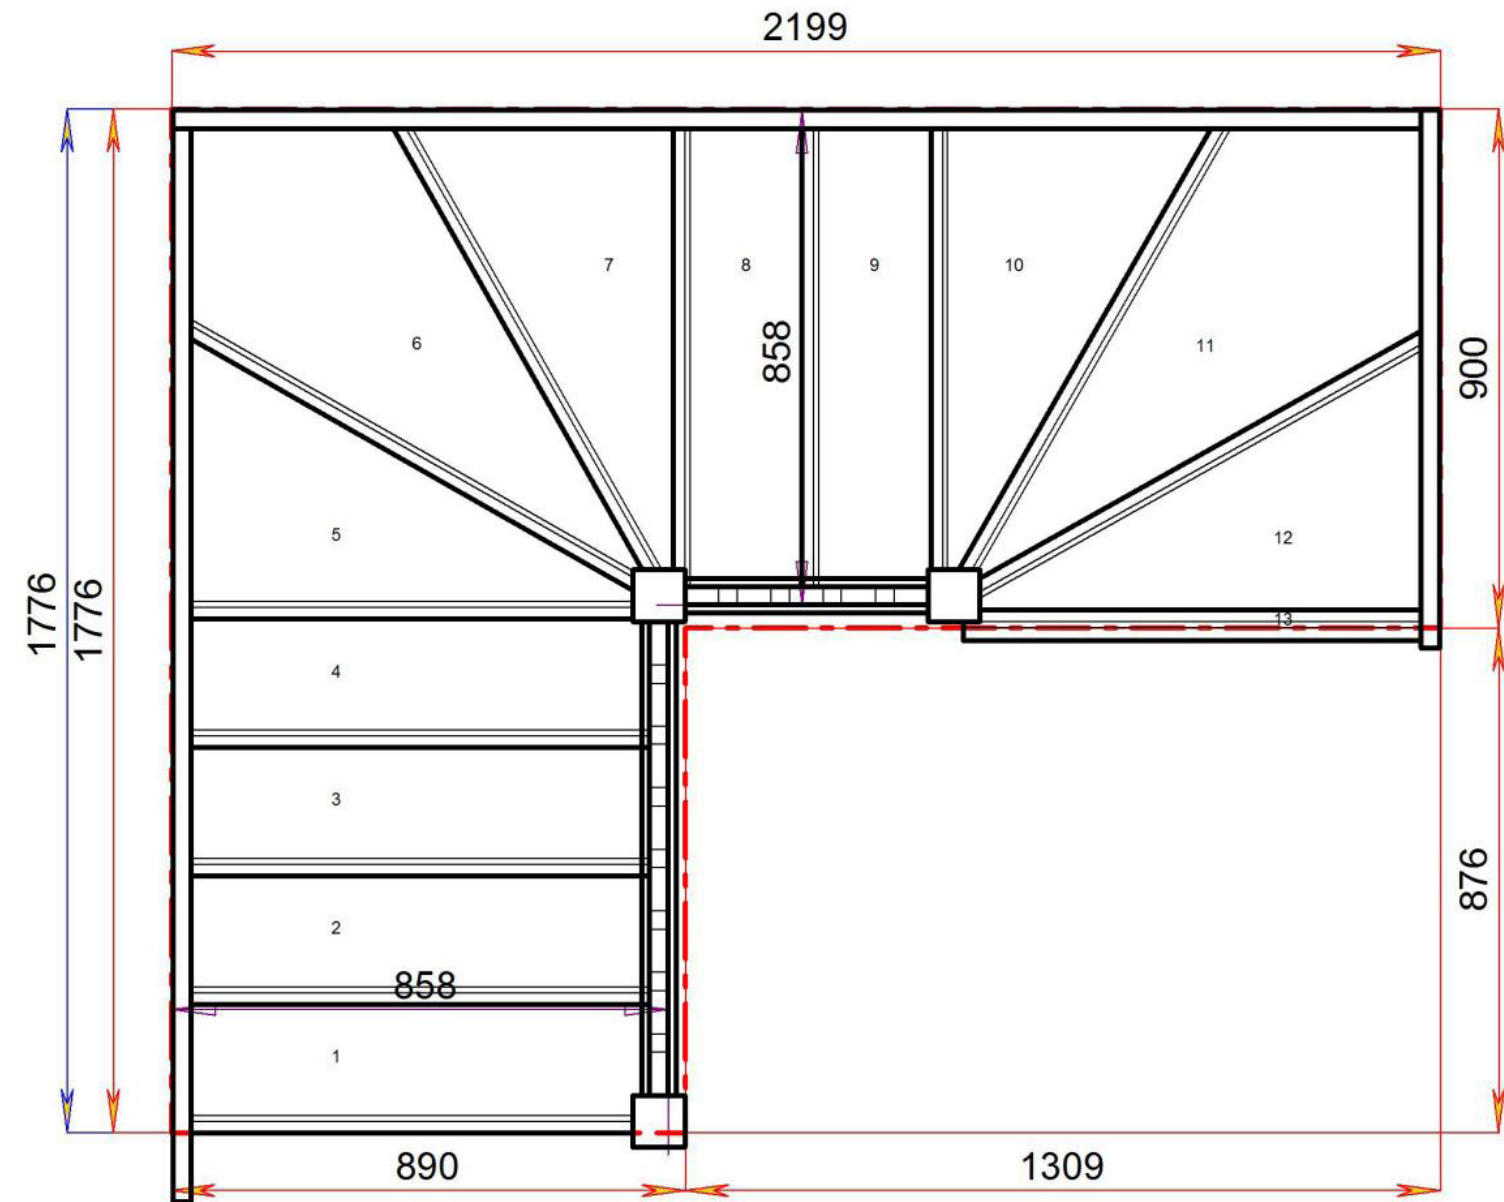

Stair:S6W3W3N-RH-HR

Stair Layouts-DW-13

S5W31W3N-RH-HR

Floor to floor height

2600.000 mm

STAIRPLAN

Stair:S5W31W3N-RH-HR

STAIRPLAN

Stair Layouts-DW-13

S5W3W31N-RH-HR

Floor to floor height

2600.000 mm

Stair:S5W3W31N-RH-HR

Stair Layouts-DW-13

S4W32W3N-RH-HR

Floor to floor height

2600.000 mm

Stair:S4W32W3N-RH-HR

Stair Layouts-DW-13

S4W31W31N-RH-HR

Floor to floor height 2600.000 mm

Stair:S4W31W31N-RH-HR

Stair Layouts-DW-13

S4W3W32N-RH-HR

Floor to floor height

2600.000 mm

Stair:S4W3W32N-RH-HR

Stair Layouts-DW-13

S3W33W3N-RH-HR

Floor to floor height

2600.000 mm

STAIRPLAN