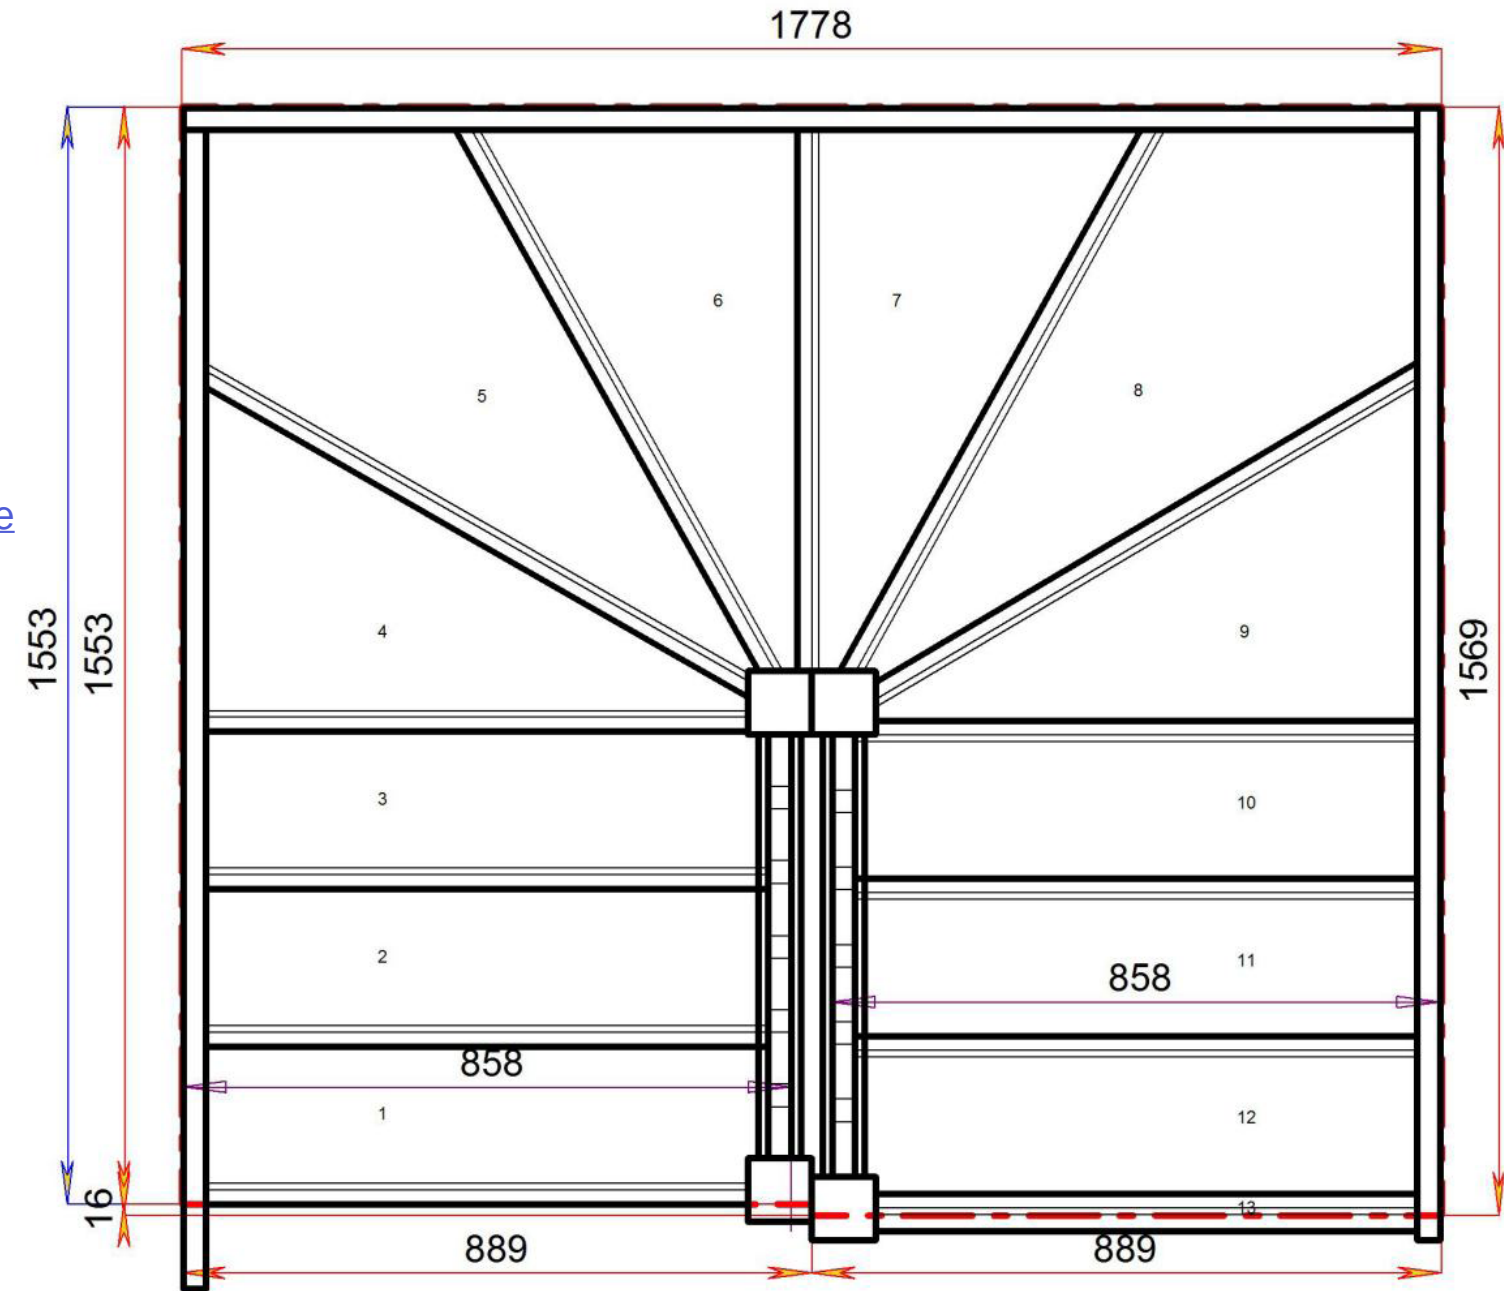

STAIRPLAN

Stair:S3W33W3N-RH-HR

Stair Layouts-DW-13

S3W32W31N-RH-HR

Floor to floor height 2600.000 mm

Stair:S3W32W31N-RH-HR

Stair Layouts-DW-13

S3W31W32N-RH-HR

Floor to floor height

2600.000 mm

STAIRPLAN

STAIRPLAN

Stair:S3W31W32N-RH-HR

© 0800632B/11035

Note - Right Hand Drawing Shown

Very Popular Layout
Standard Size available to order online

© 0800632B/11035

Stair Layouts-DW-13

S3W3W33N-RH-HR

Floor to floor height 2600.000 mm

STAIRPLAN

Stair:S3W3W33N-RH-HR

STAIRPLAN

Stair Layouts-DW-13

S2W34W3N-RH-HR

Floor to floor height

2600.000 mm

STAIRPLAN

STAIRPLAN

Stair:S2W34W3N-RH-HR

Stair Layouts-DW-13

S2W33W31N-RH-HR