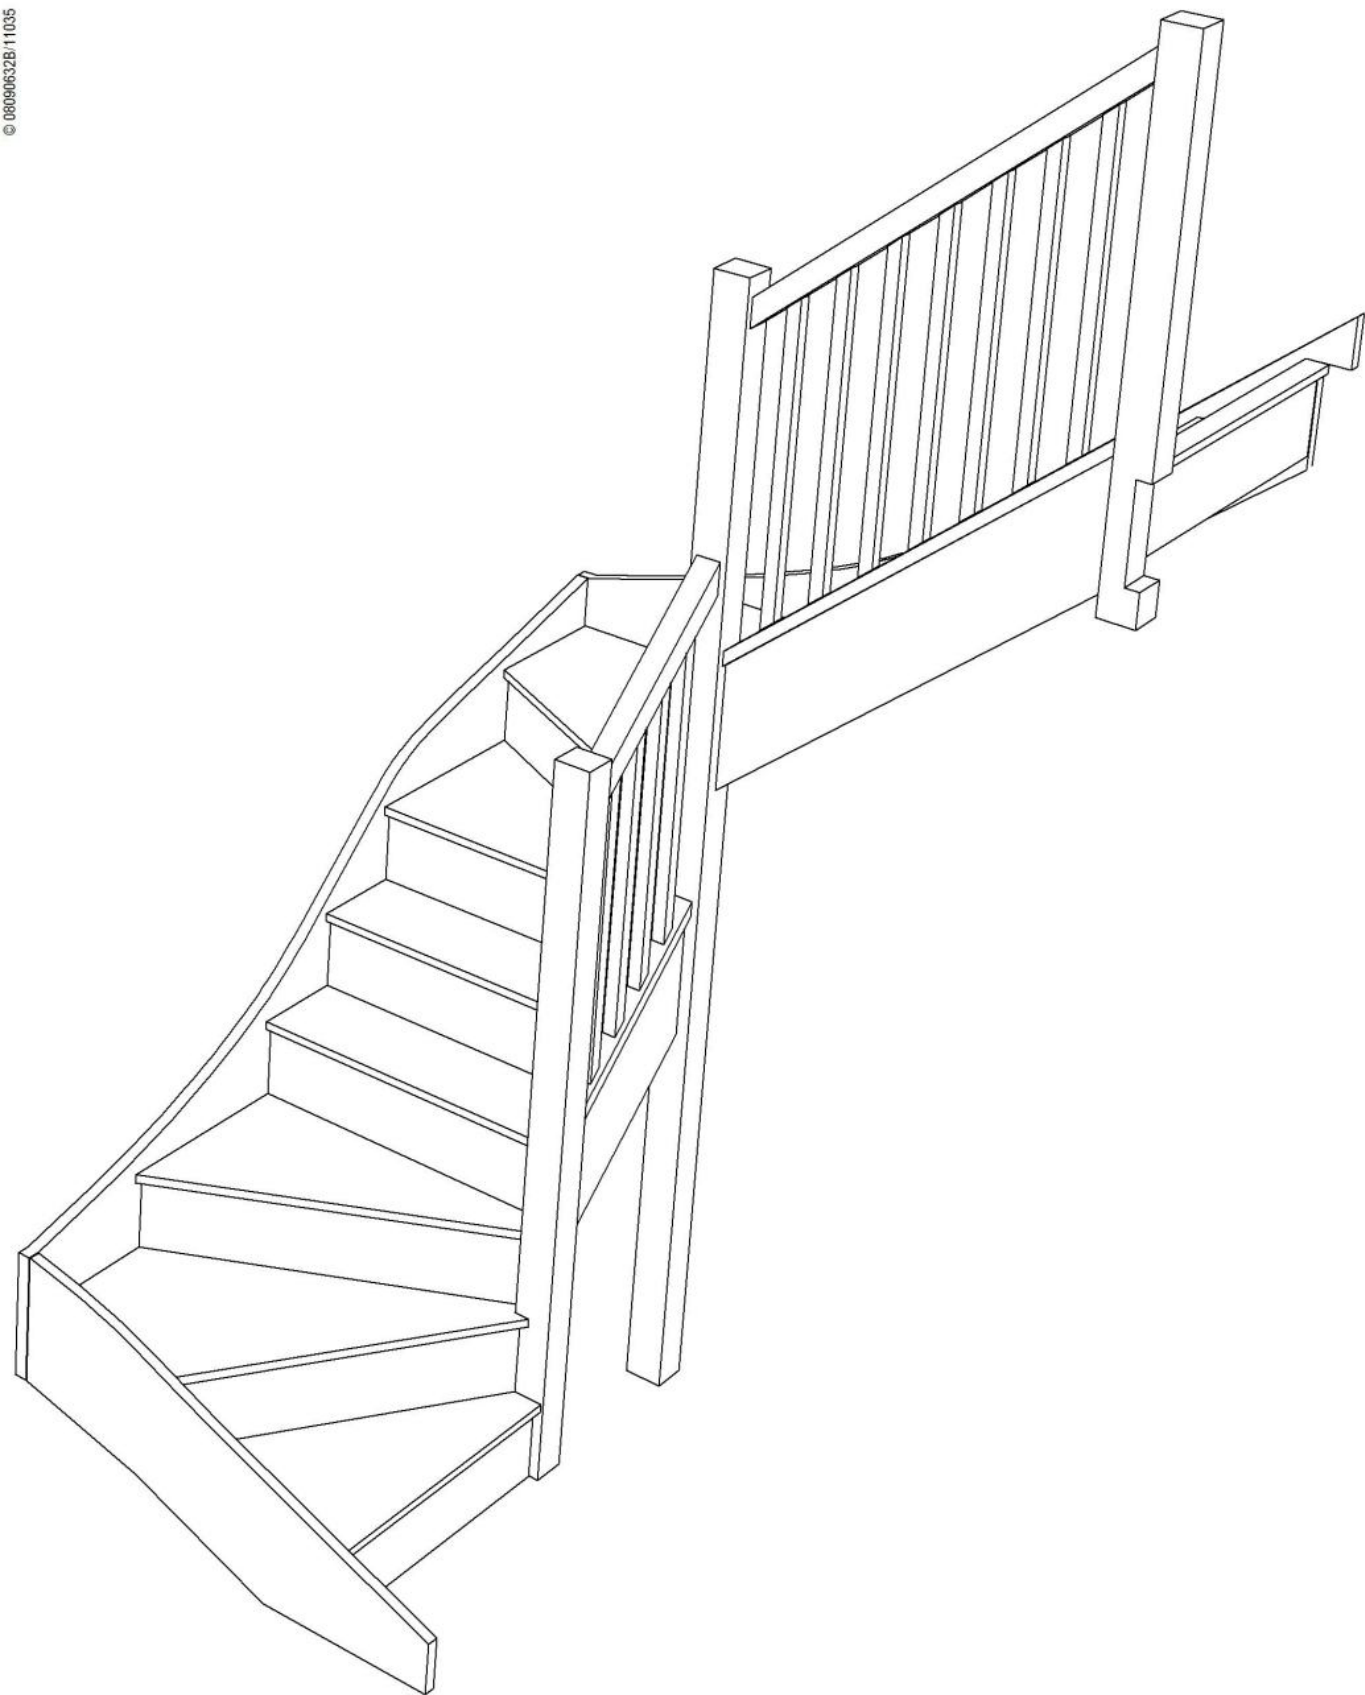

Stair Layouts-DW-13

SW32W34N-RH-HR

Floor to floor height

2600.000 mm

STAIRPLAN

STAIRPLAN

Stair:SW32W34N-RH-HR