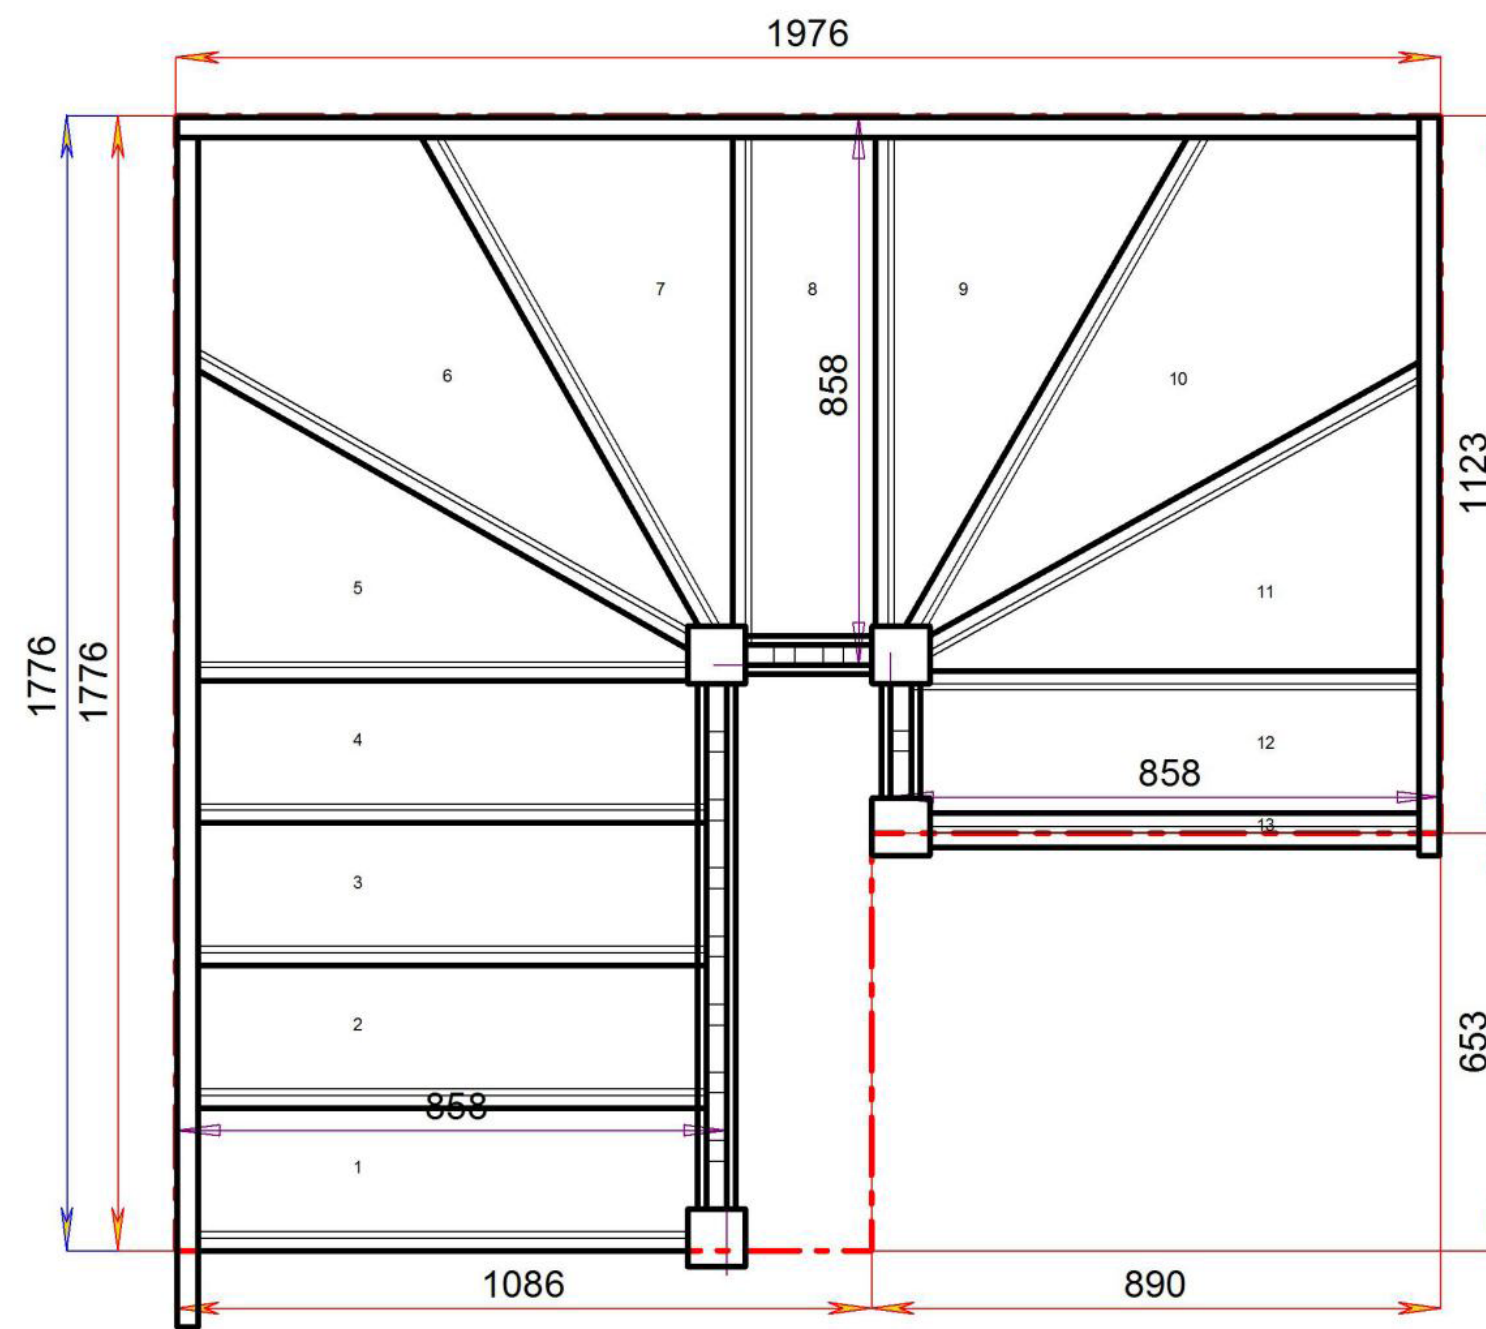

Floor to floor height 2600.000 mm

Stair:SW33W33N-RH-HR

Stair Layouts-DW-13

SW32W34N-RH-HR

Floor to floor height

2600.000 mm

STAIRPLAN

STAIRPLAN

Stair Layouts-DW-13

S5W3W31N-RH-HR

Floor to floor height

2600.000 mm

Stair:S5W3W31N-RH-HR

Stair Layouts-DW-13

S4W32W3N-RH-HR

Floor to floor height

2600.000 mm

Stair:S4W32W3N-RH-HR

Stair Layouts-DW-13

S4W31W31N-RH-HR

Floor to floor height 2600.000 mm

Stair:S4W31W31N-RH-HR

Stair Layouts-DW-13

S4W3W32N-RH-HR

Floor to floor height

2600.000 mm

Stair:S4W3W32N-RH-HR

Stair Layouts-DW-13

S3W33W3N-RH-HR

Floor to floor height

2600.000 mm

STAIRPLAN