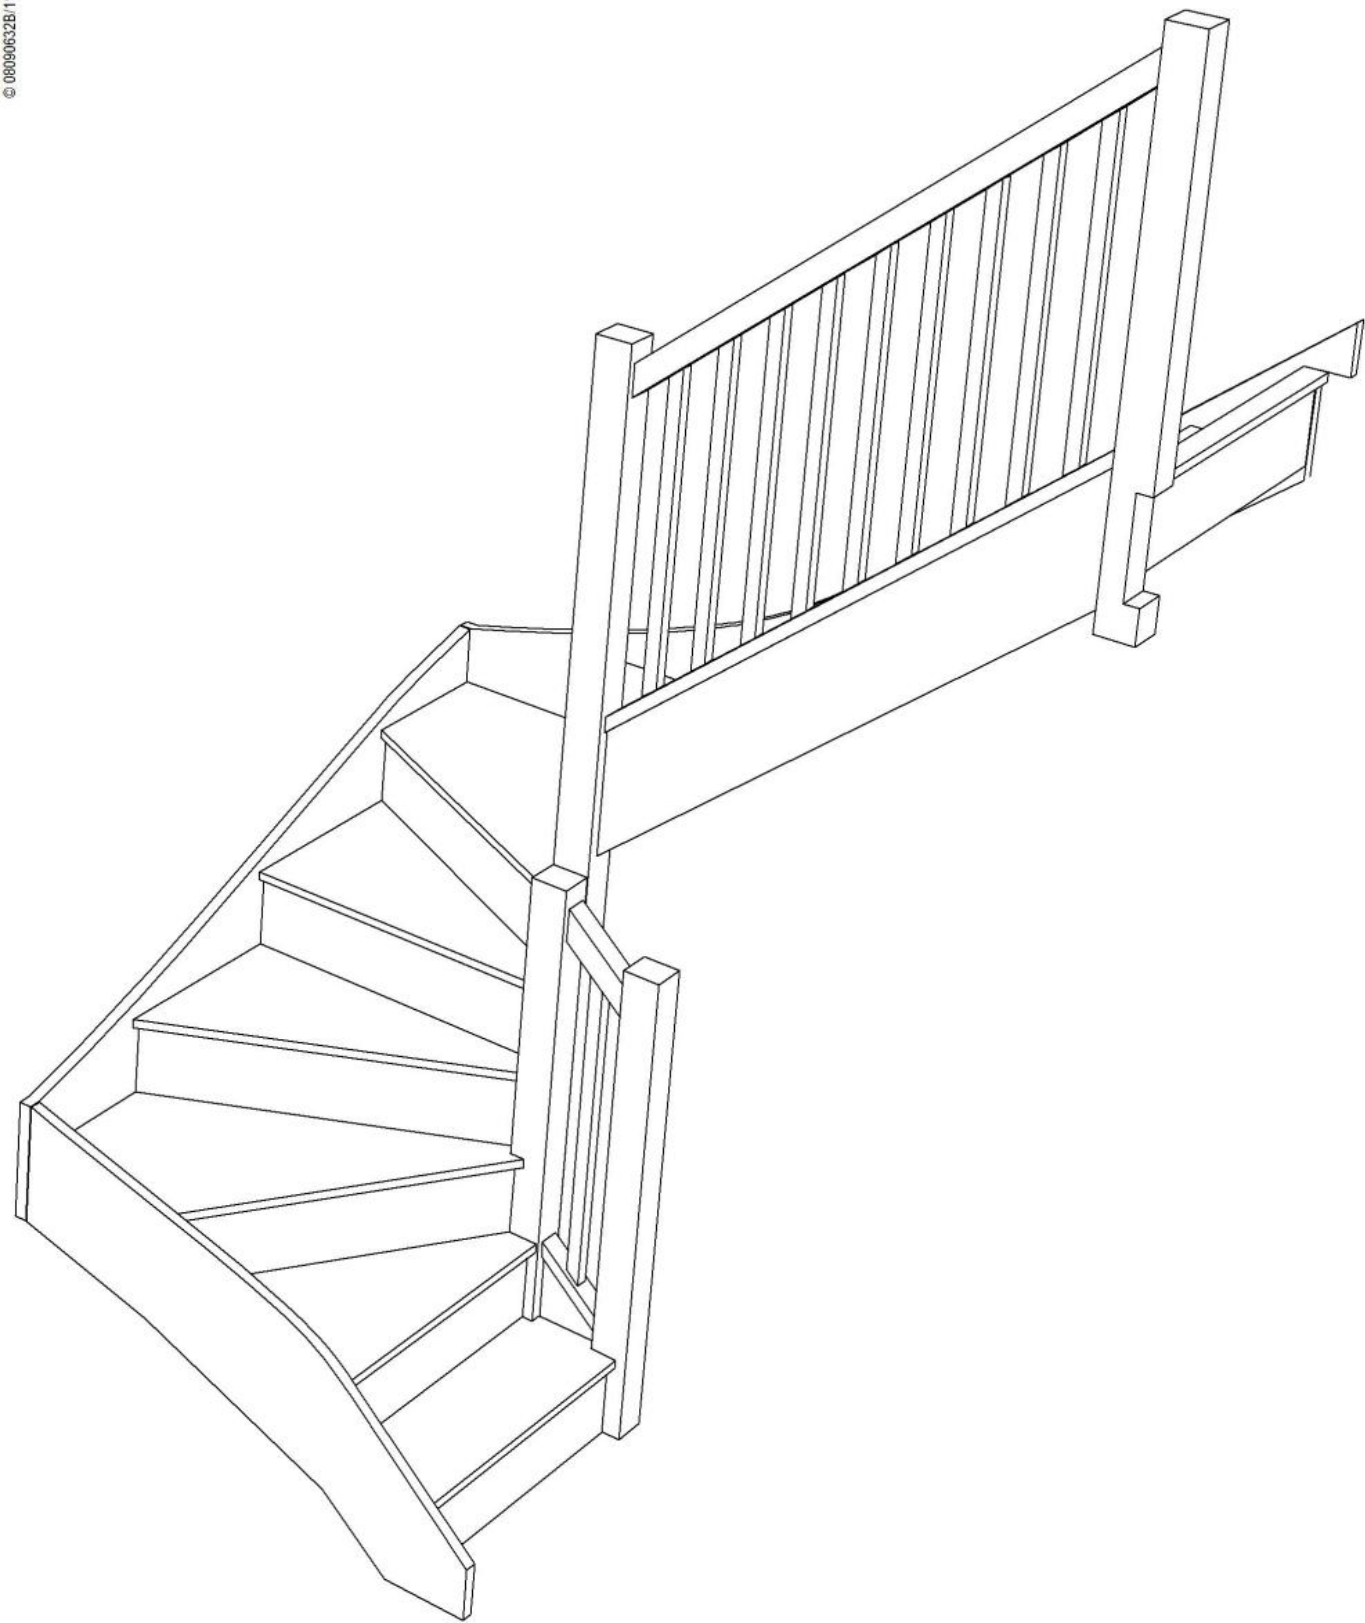

Stair Layouts-DW-13

S1W31W34N-RH-HR

Floor to floor height 2600.000 mm

Stair:S1W31W34N-RH-HR

Stair Layouts-DW-13

S1W3W35N-RH-HR

Floor to floor height

2600.000 mm