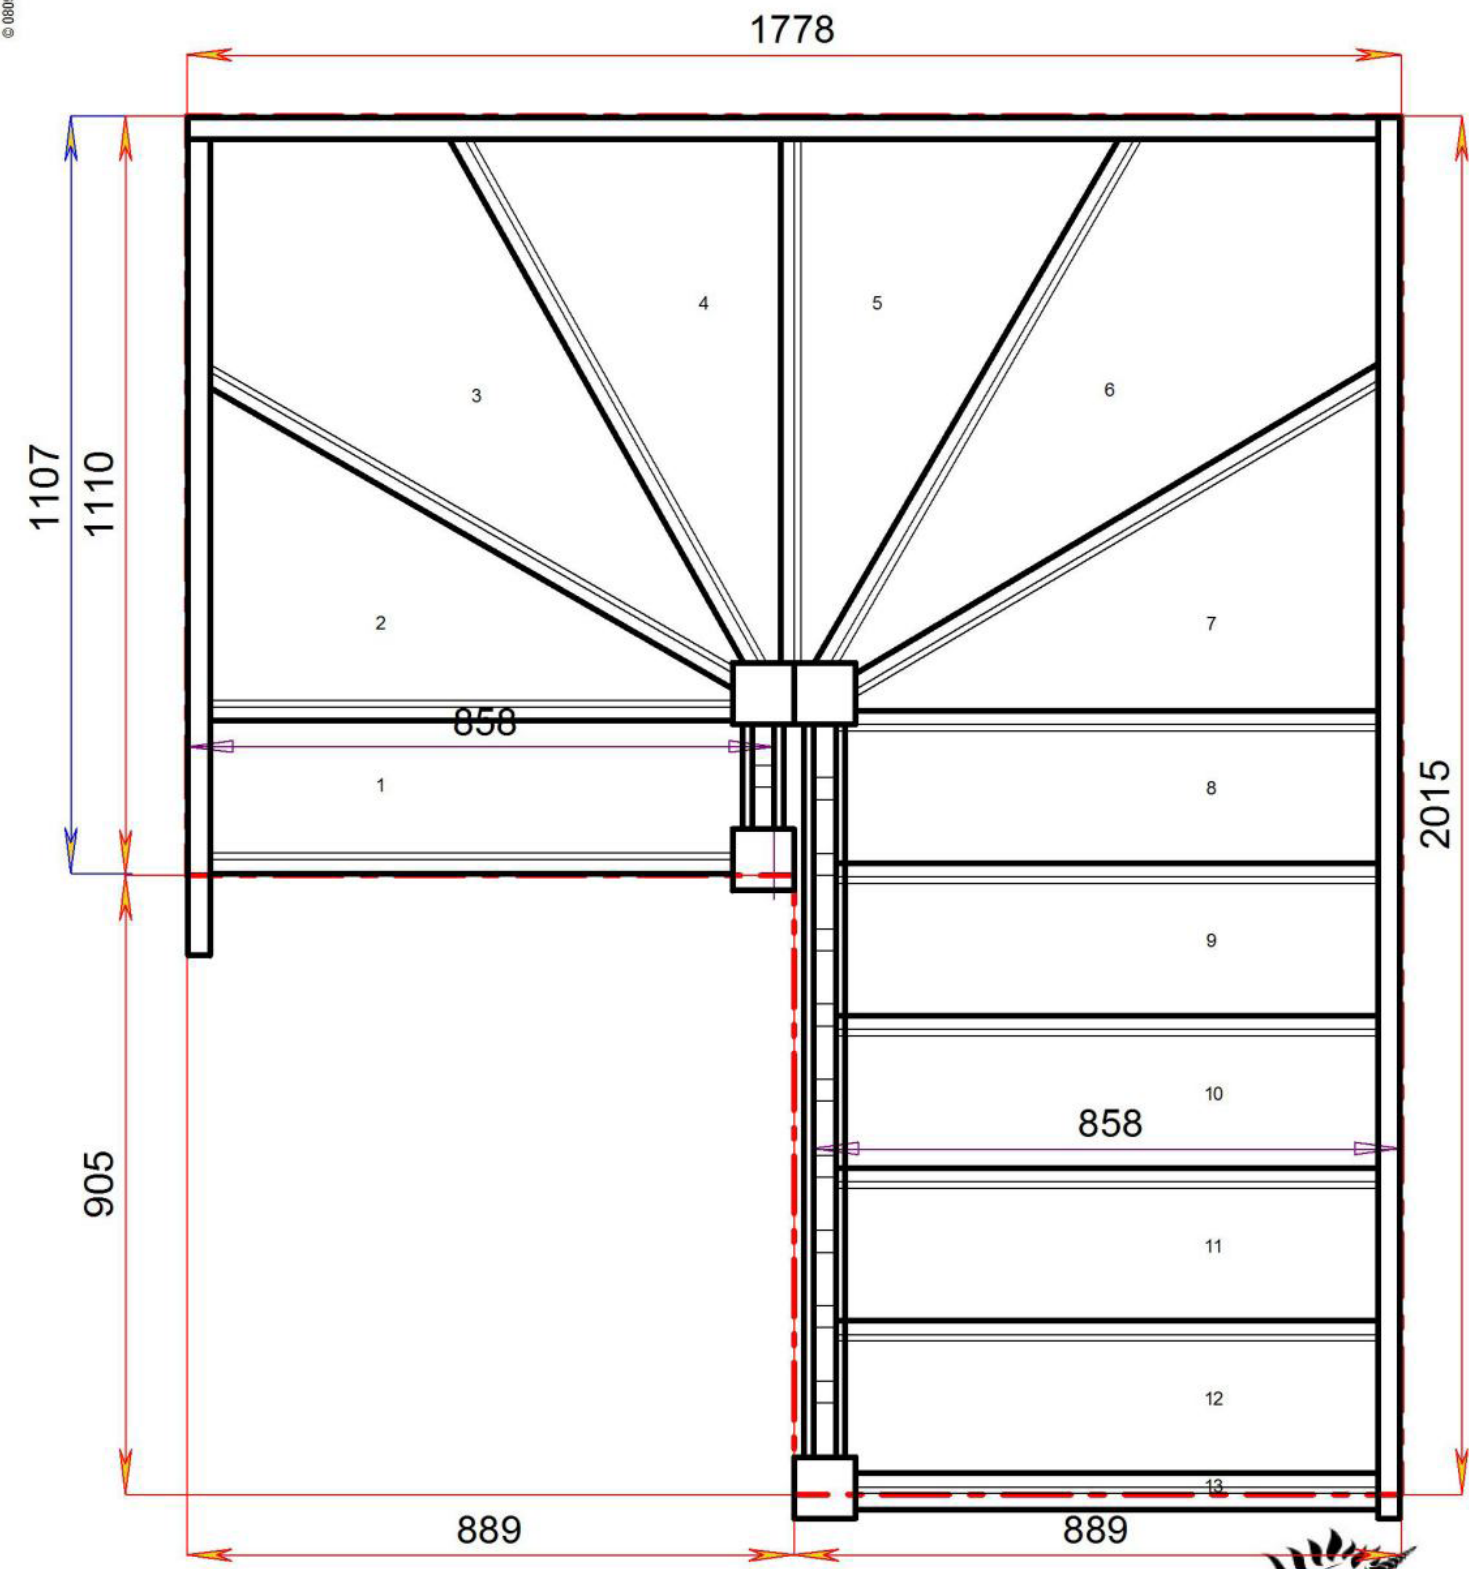

Stair:S2W33W31N-RH-HR

Stair:S2W32W32N-RH-HR

For a fully made to measure double winder staircase with layouts like these contact us with the Plan reference number for a quotation.

We need to know which material specification you would like quoting in from our [model range](#) also.

S1W35W3N-RH-HR

Popular Layout

[Standard Size available to order online](#)

Floor to floor height

2600.000 mm

STAIRPLAN

STAIRPLAN

Stair:S1W35W3N-RH-HR

Stair:S1W33W32N-RH-HR

Stair Layouts-DW-13

S1W32W33N-RH-HR

Floor to floor height

2600.000 mm

STAIRPLAN

STAIRPLAN

Stair:S1W32W33N-RH-HR

Stair Layouts-DW-13

S1W31W34N-RH-HR

Floor to floor height 2600.000 mm

Stair:S1W31W34N-RH-HR

Stair Layouts-DW-13

S1W3W35N-RH-HR

Floor to floor height

2600.000 mm