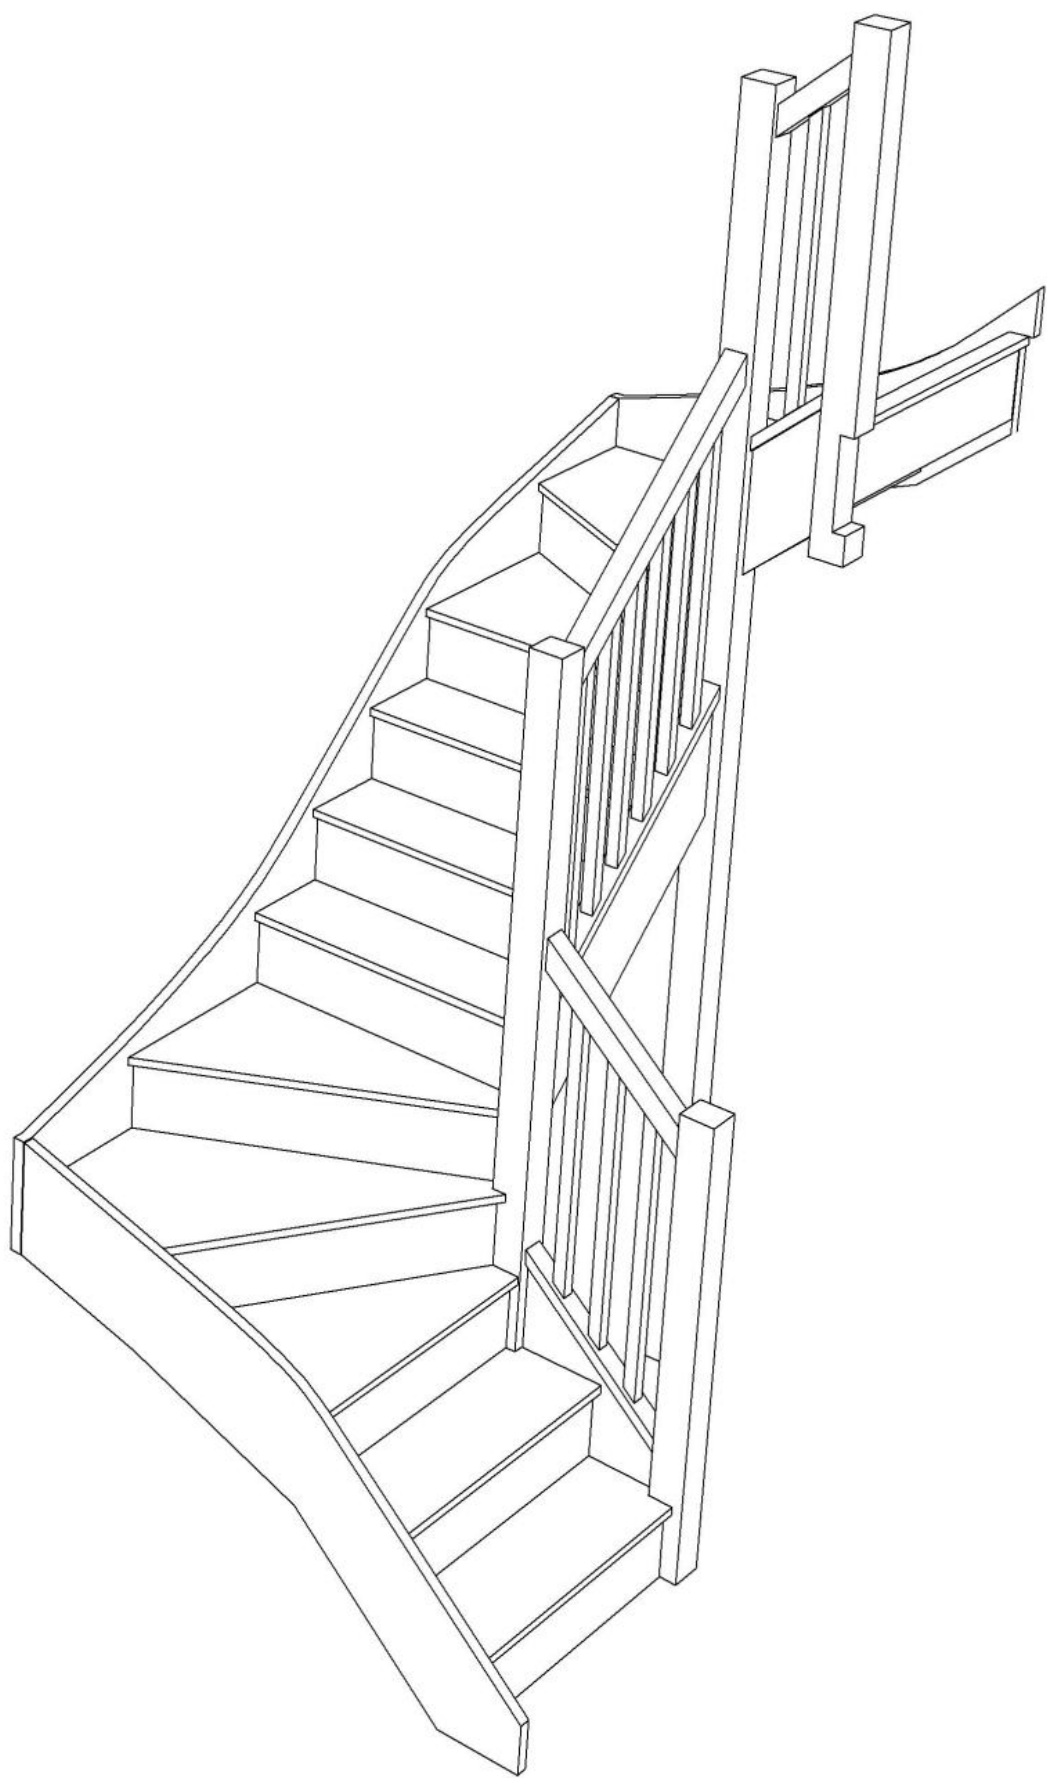

S2W34W3N-RH-HR

Floor to floor height

2600.000 mm

STAIRPLAN

STAIRPLAN

Stair:S2W34W3N-RH-HR

Stair Layouts-DW-13

S2W33W31N-RH-HR