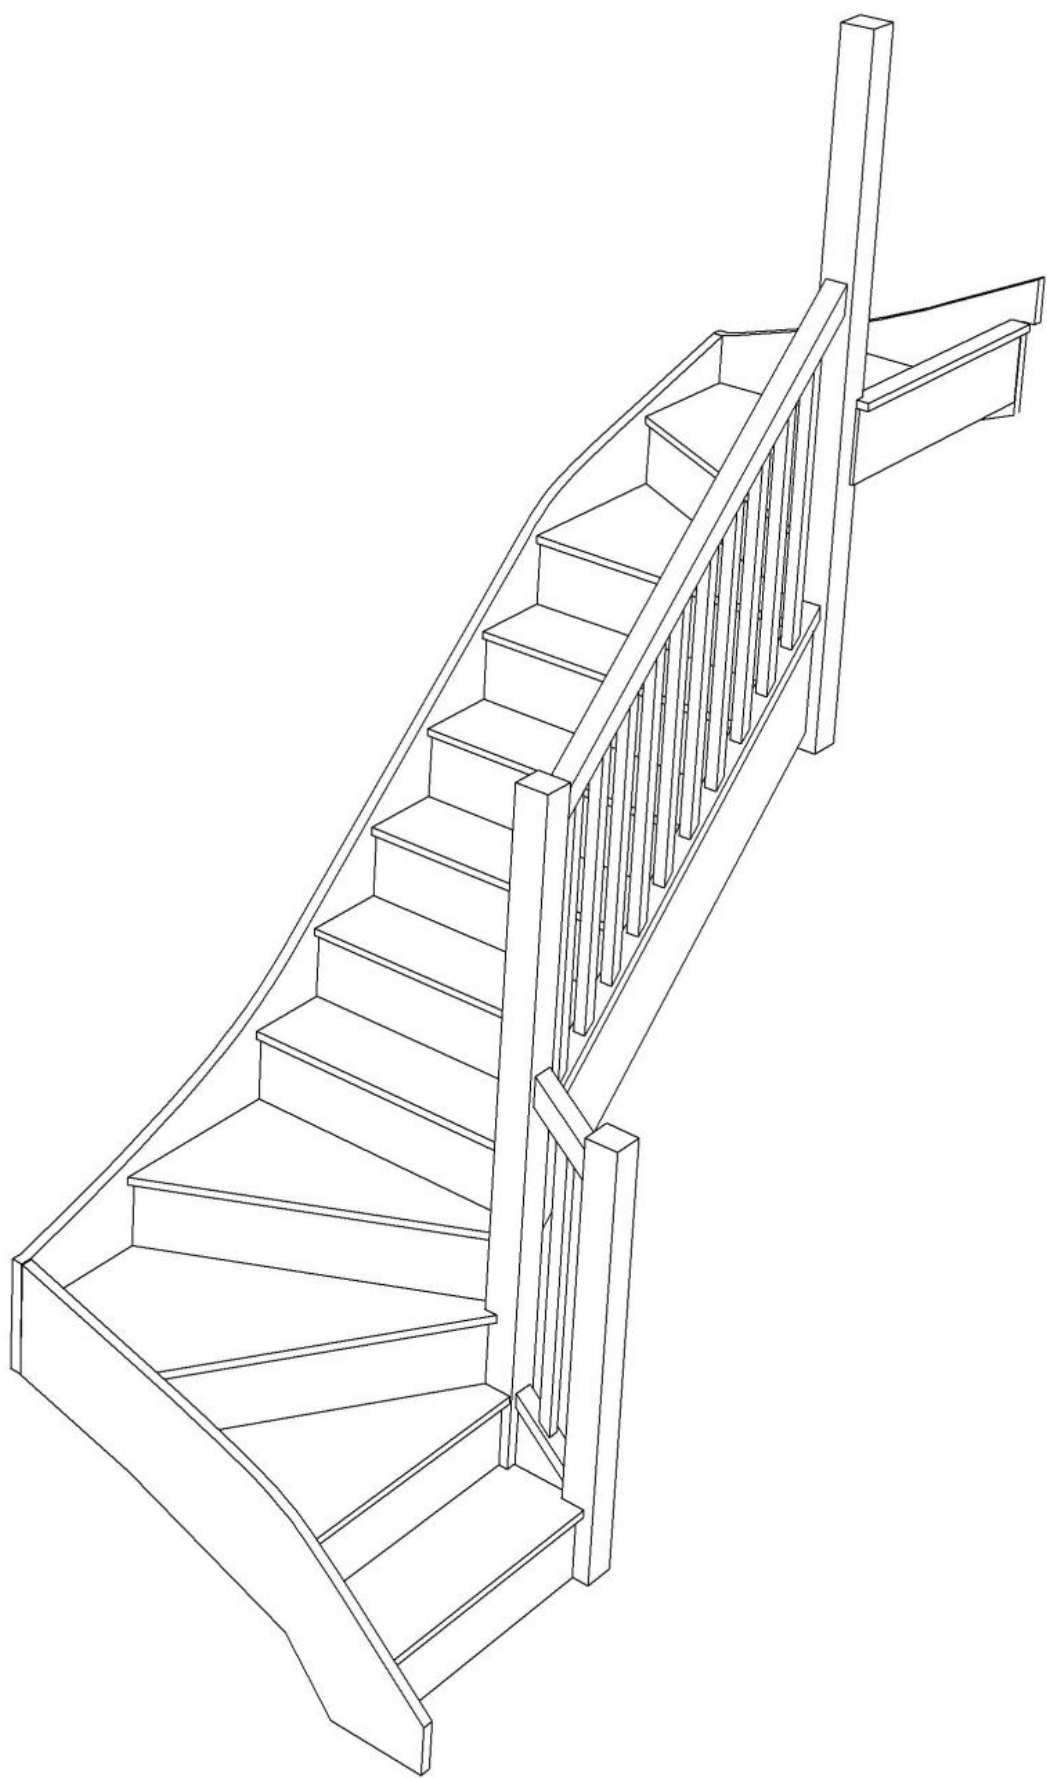

STAIRPLAN

© 0800632B/11035

© 0800632B/11035

Stair Layouts-DW-13

S2W3W34N-RH-HR

Floor to floor height 2600.000 mm

Stair:S2W3W34N-RH-HR

Stair Layouts-DW-13