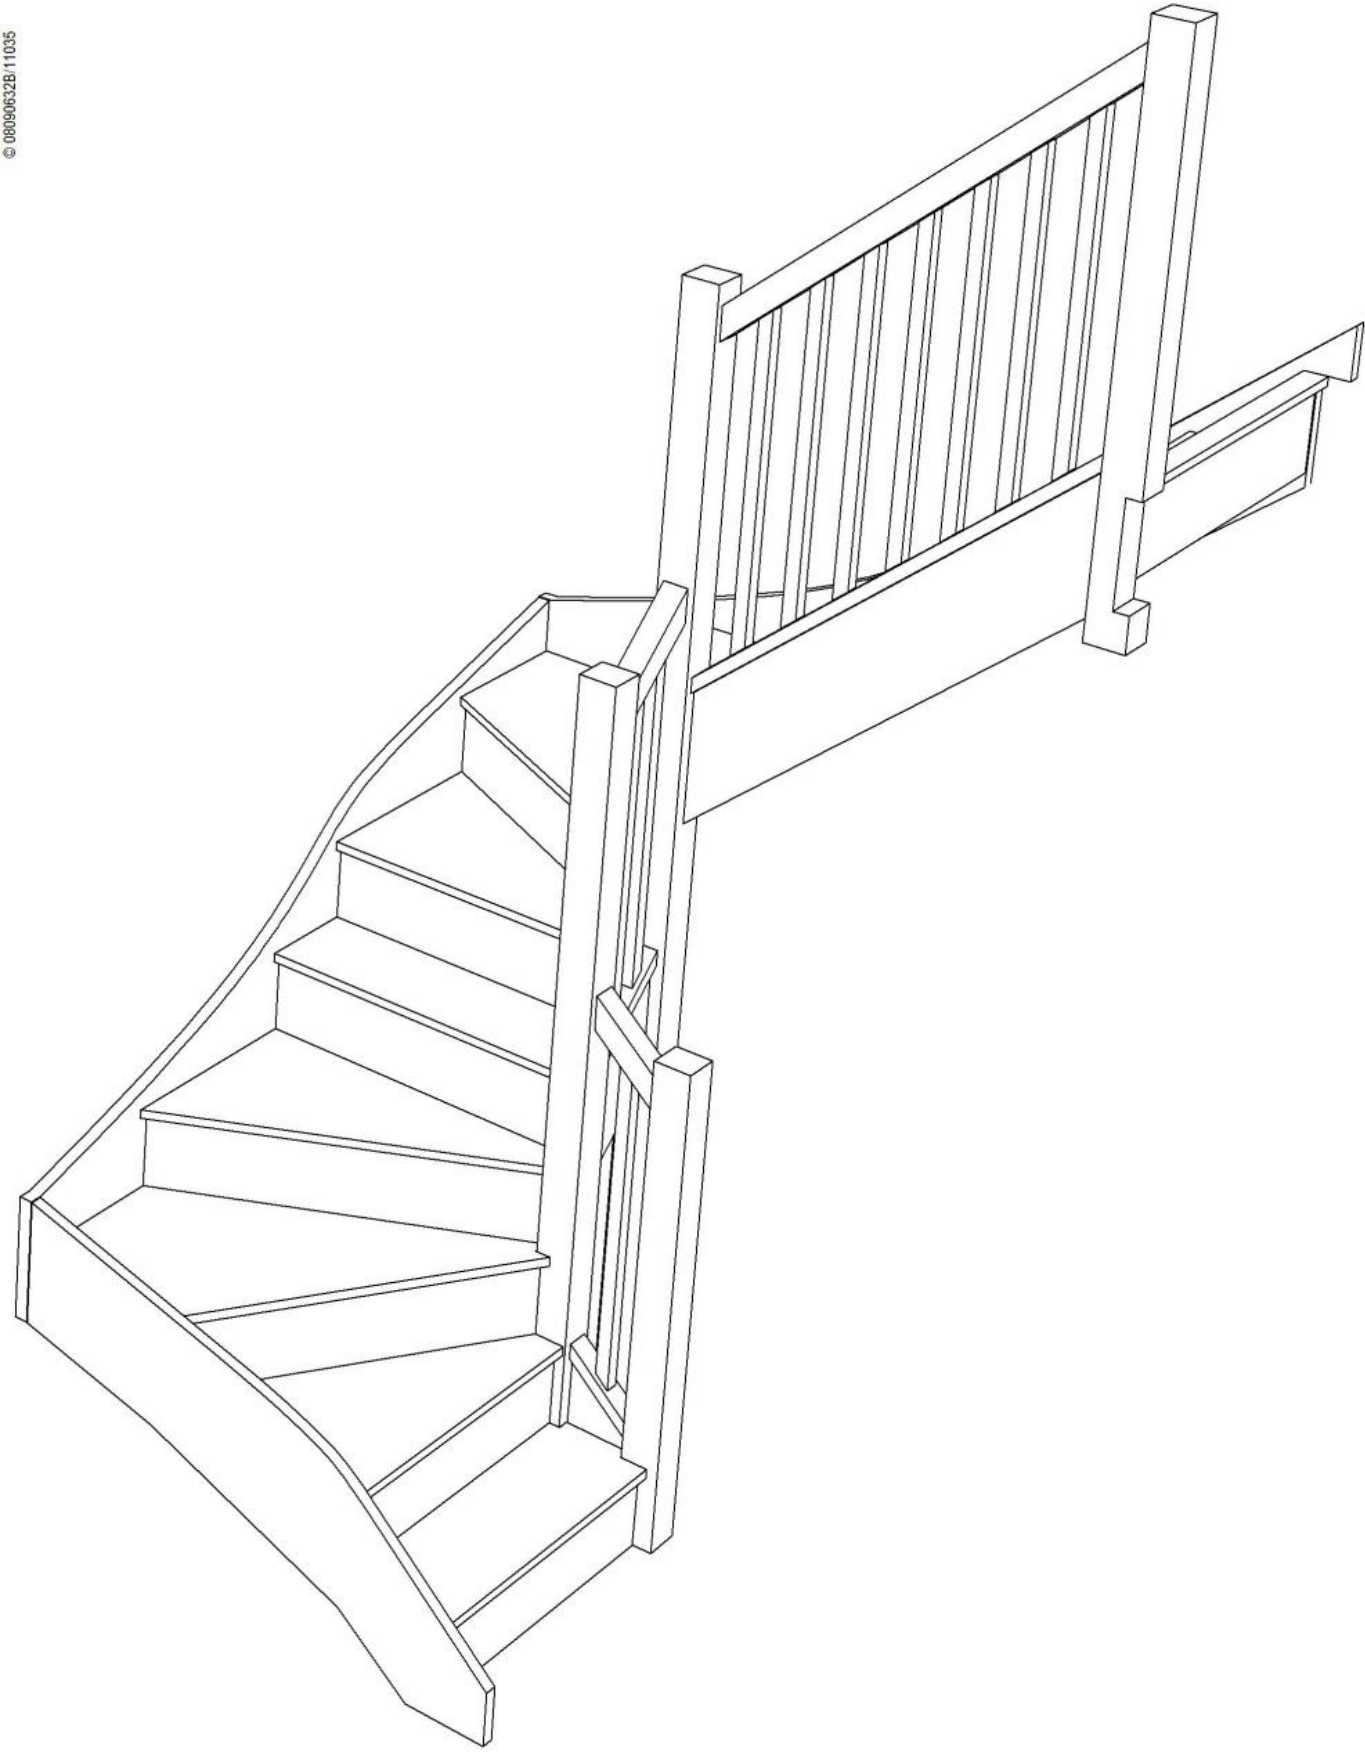

Stair:S1W33W32N-RH-HR

Stair Layouts-DW-13

S1W32W33N-RH-HR

Floor to floor height

2600.000 mm

STAIRPLAN

STAIRPLAN

Stair:S1W32W33N-RH-HR