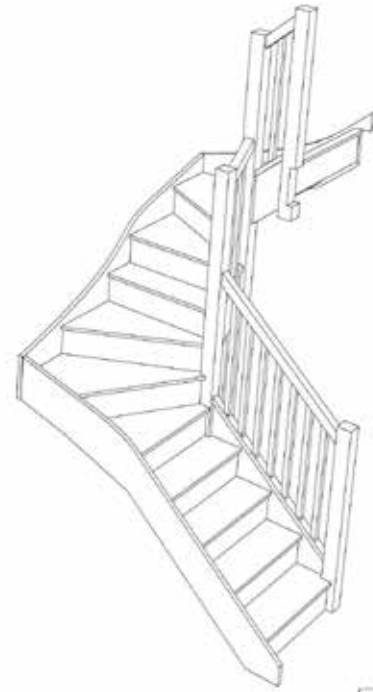

Stair:SW3W36N-RH-HR

Stair:S6W3W3N-RH-HR

Stair:S5W31W3N-RH-HR

Stair:S5W3W31N-RH-HR

For a fully made to measure double winder staircase with layouts like these contact us with the Plan reference number for a quotation.

We need to know which material specification you would like quoting in from our [model range](#) also.

sales@stairplan.com
01952 608853

STAIRPLAN

Right Hand Double Winder Staircases - Plan Layouts - With Handrails (3 Kite Winder)

Stair:S4W32W3N-RH-HR

Stair:S4W31W31N-RH-HR

Stair:S4W3W32N-RH-HR

Stair:S3W33W3N-RH-HR

Stair:S3W32W31N-RH-HR

Stair:S3W31W32N-RH-HR

Stair:S3W3W33N-RH-HR

Stair:S2W34W3N-RH-HR