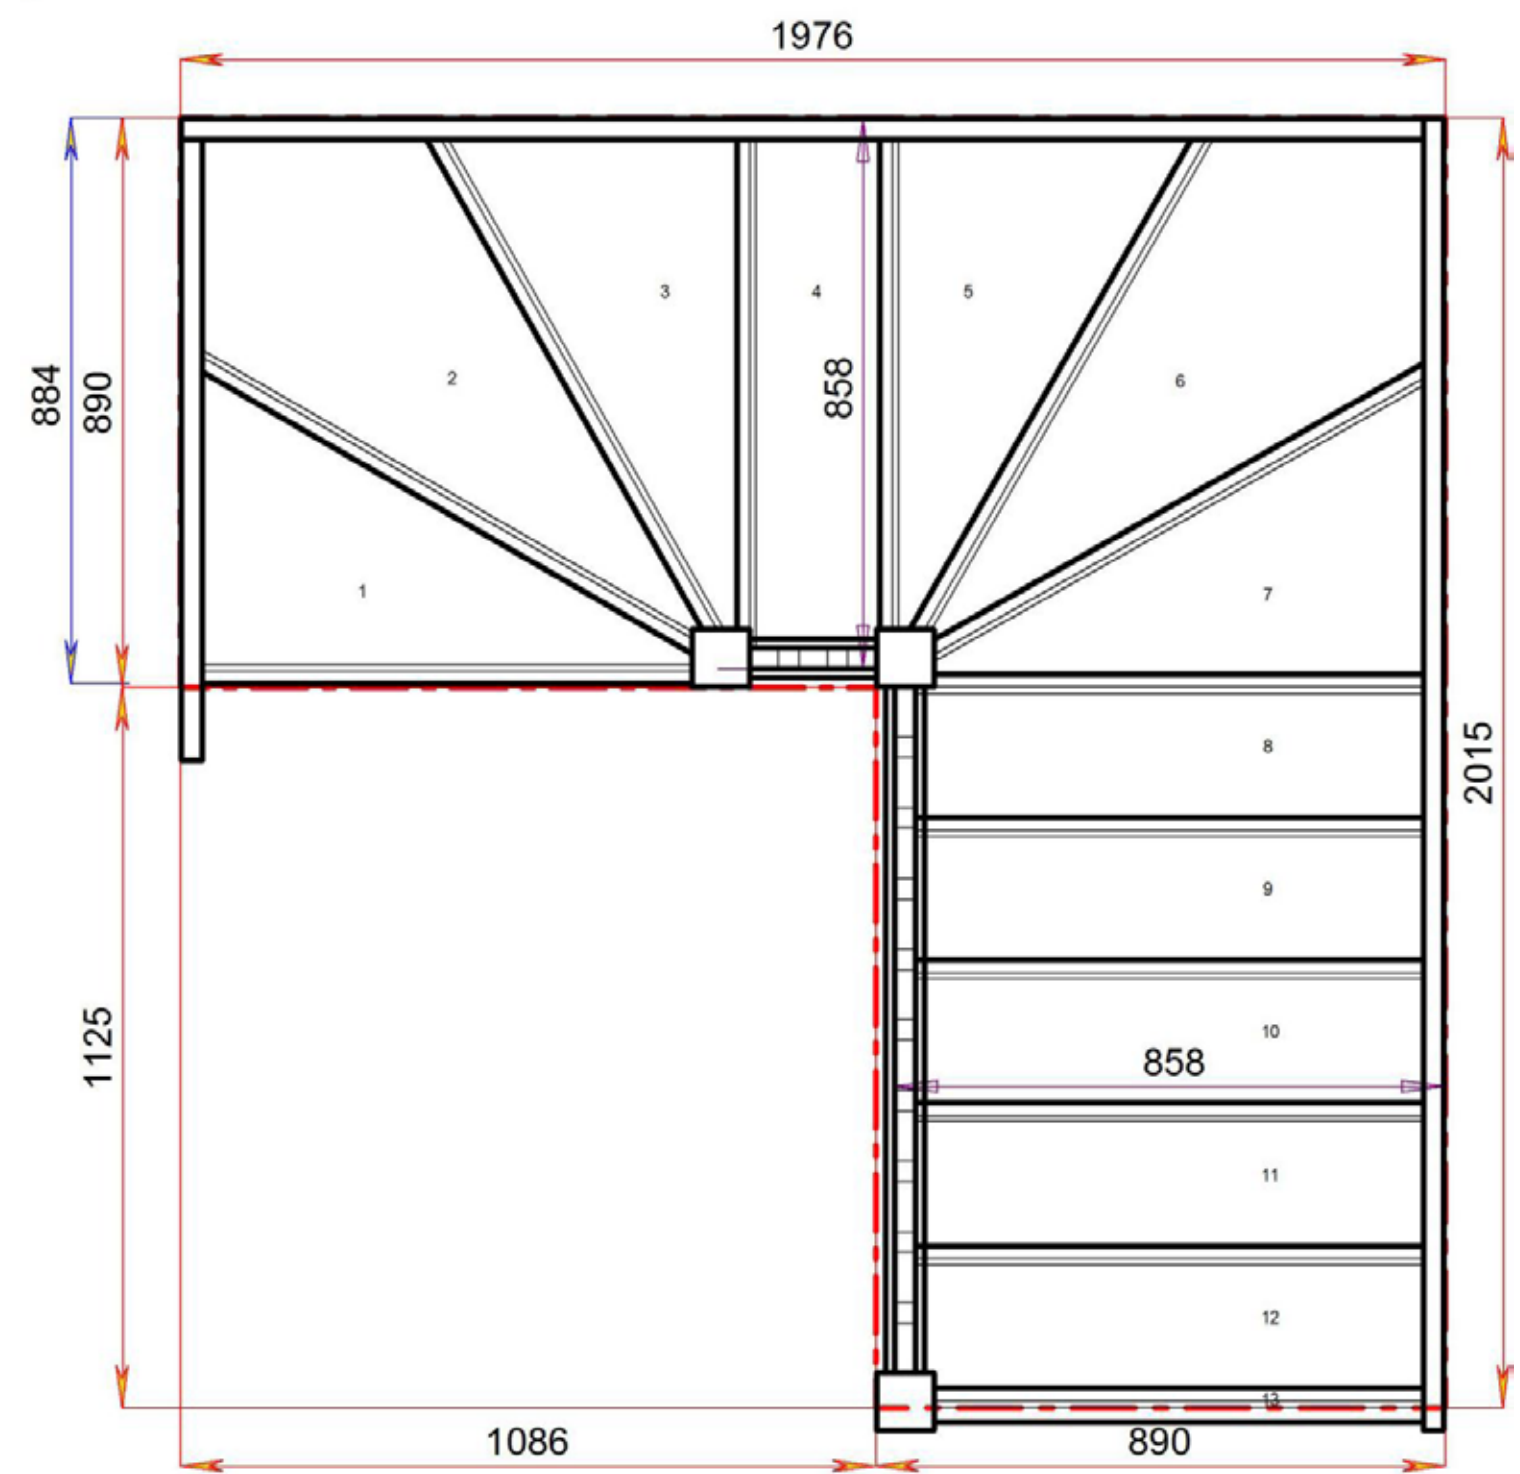

Floor to floor height

2600.000 mm

STAIRPLAN

Stair:SW36W3N-RH-HR

STAIRPLAN

© 00050532B:1:005

Floor to floor height

2600.000 mm

Floor to floor height 2600.000 mm

Stair:SW33W33N-RH-HR

Stair Layouts-DW-13

SW32W34N-RH-HR

Floor to floor height

2600.000 mm

STAIRPLAN

STAIRPLAN

Stair:SW32W34N-RH-HR

Floor to floor height 2600.000 mm

Stair:SW31W35N-RH-HR

Note - R/H Drawing Shown

Stair Layouts-DW-13 SW3W36N-RH-HR

Stair:SW3W36N-RH-HR

Stair Layouts-DW-13

S6W3W3N-RH-HR

Stair:S6W3W3N-RH-HR

Stair Layouts-DW-13

S5W31W3N-RH-HR

Floor to floor height

2600.000 mm

STAIRPLAN

Stair:S5W31W3N-RH-HR

STAIRPLAN