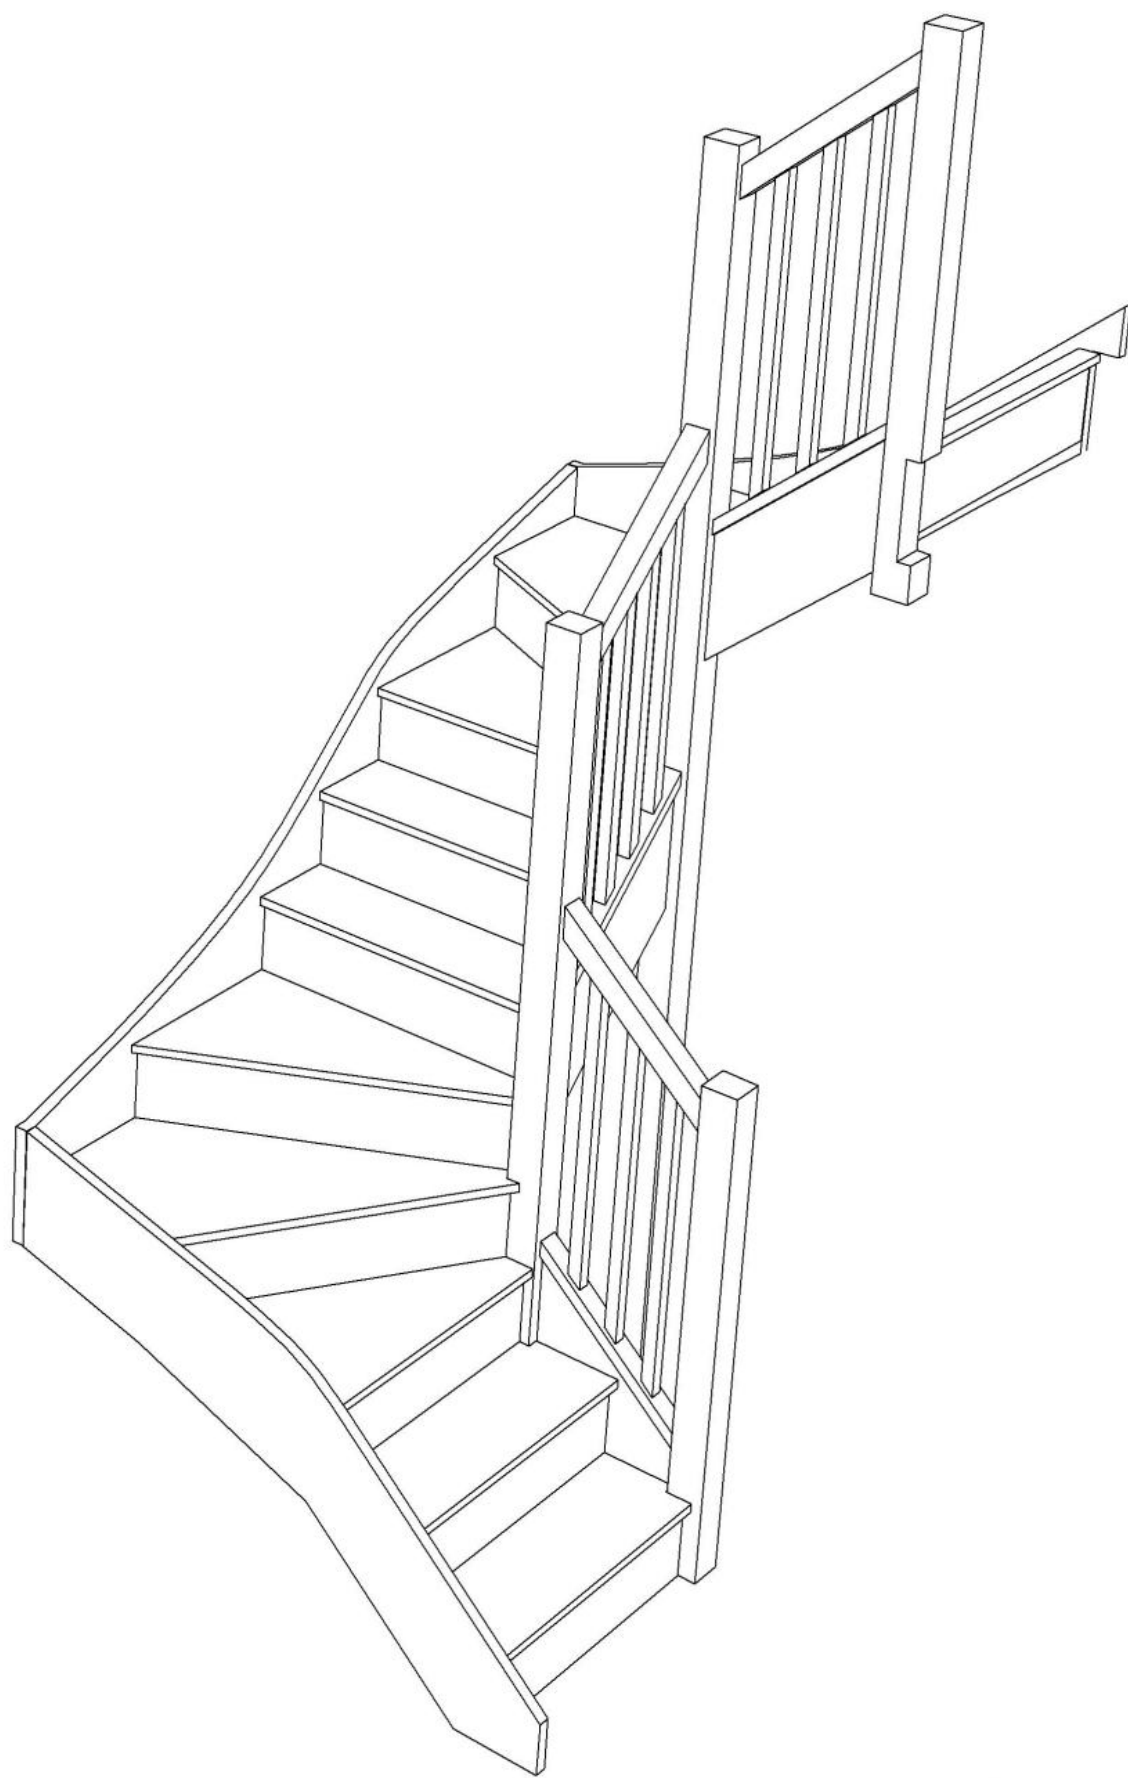

Stair Layouts-DW-13

S2W32W32N-RH-HR

Floor to floor height

2600.000 mm

STAIRPLAN

STAIRPLAN

Stair:S2W32W32N-RH-HR