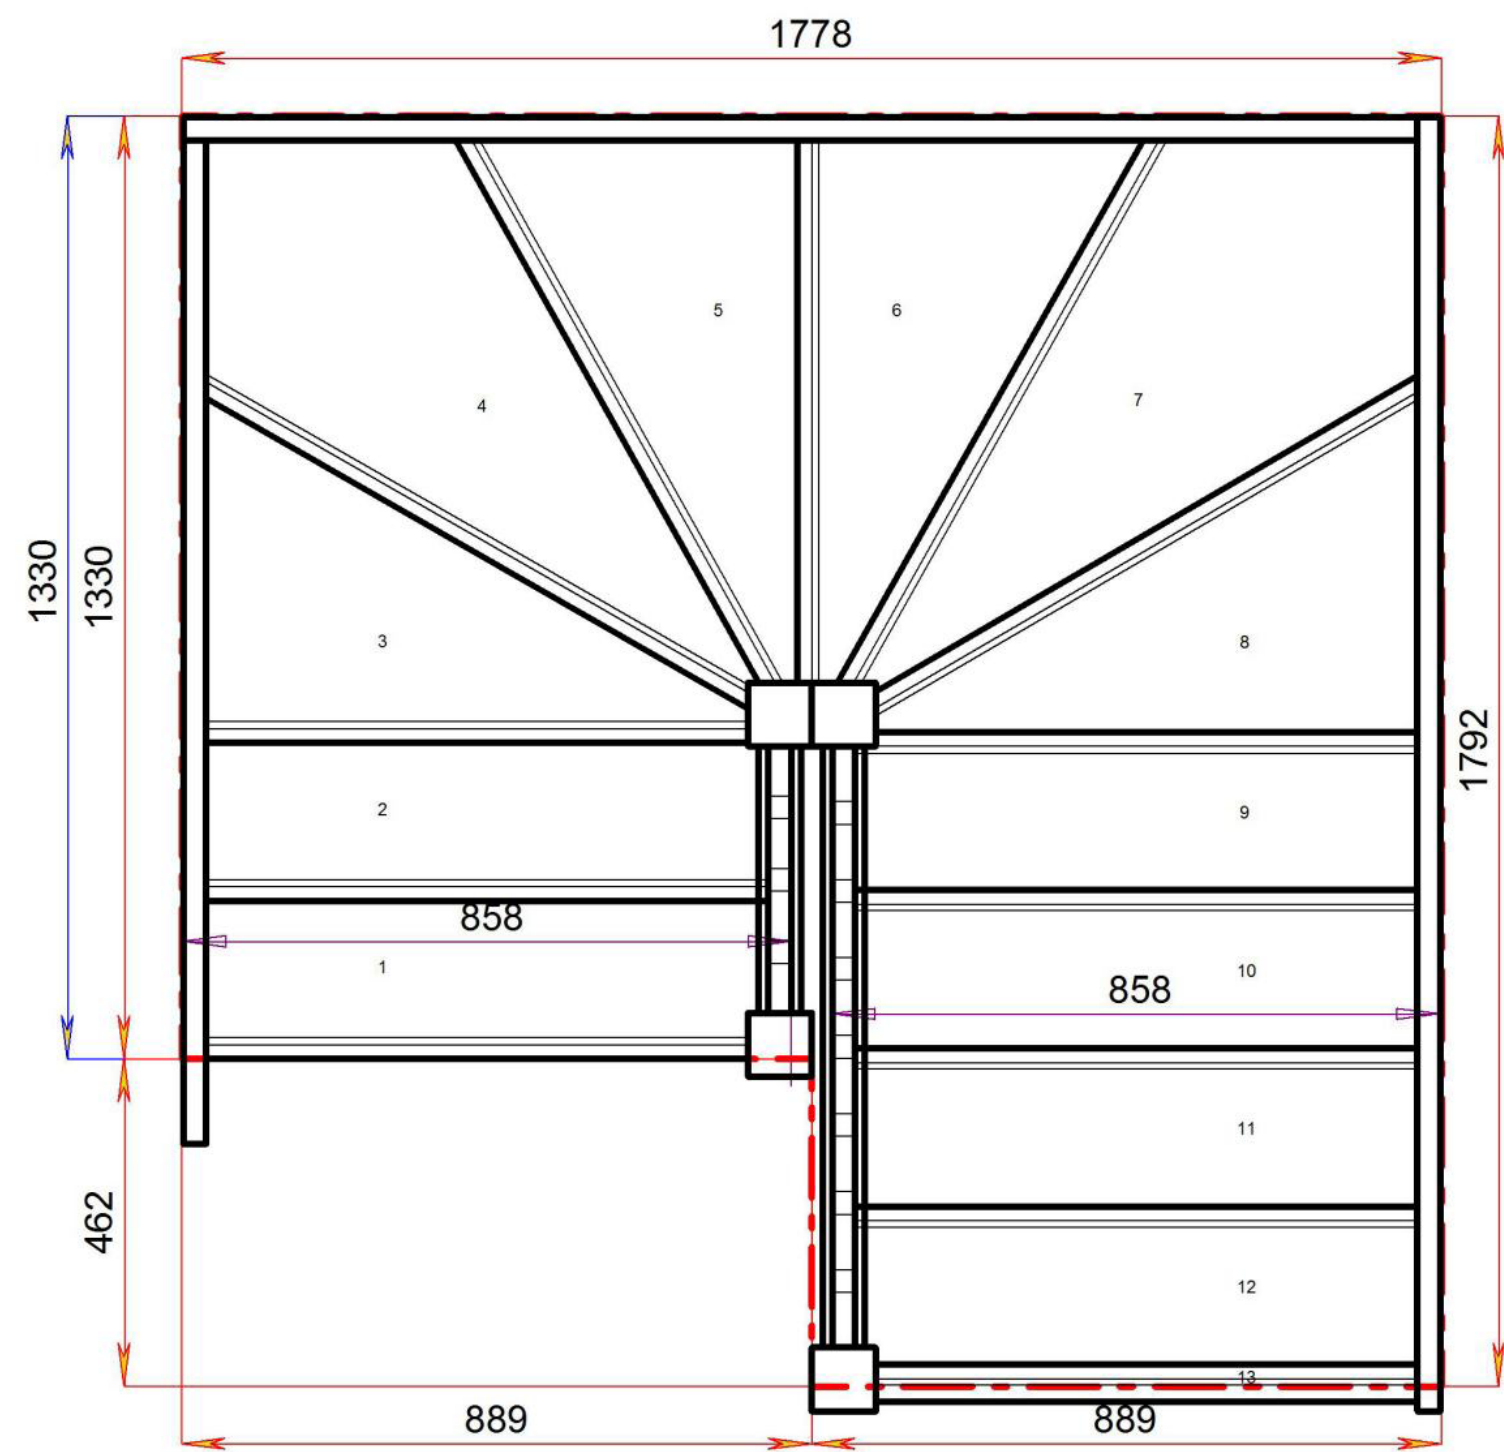

STAIRPLAN

Stair:S2W32W32N-RH-HR

Stair Layouts-DW-13

S2W31W33N-RH-HR

Floor to floor height

2600.000 mm

STAIRPLAN

Stair:S2W31W33N-RH-HR

STAIRPLAN

© 0800632B/11035

© 0800632B/11035

Stair Layouts-DW-13

S2W3W34N-RH-HR

Floor to floor height 2600.000 mm

Stair:S2W3W34N-RH-HR

Stair Layouts-DW-13

S1W35W3N-RH-HR

Popular Layout

[Standard Size available to order online](#)

Floor to floor height

2600.000 mm

STAIRPLAN

STAIRPLAN

Stair:S1W35W3N-RH-HR

Stair Layouts-DW-13

S1W34W31N-RH-HR

Floor to floor height

2600.000 mm

Stair:S1W34W31N-RH-HR

Stair Layouts-DW-13

S1W33W32N-RH-HR

Floor to floor height 2600.000 mm