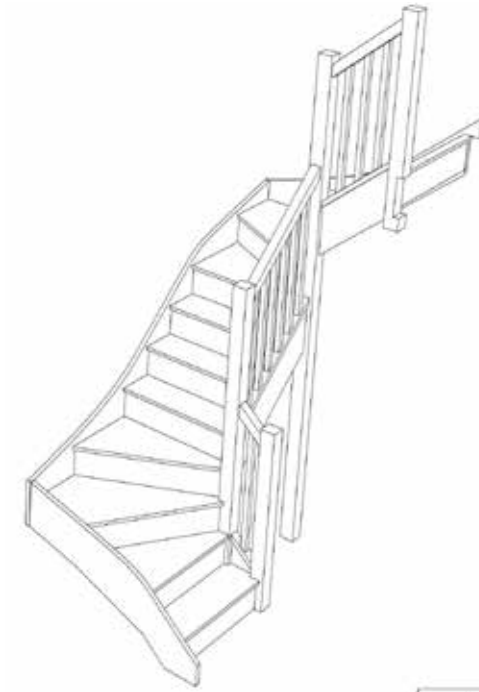

sales@stairplan.com
01952 608853

STAIRPLAN

Right Hand Double Winder Staircases - Plan Layouts - With Handrails (3 Kite Winder)

Stair:S2W31W33N-RH-HR

Stair:S2W3W34N-RH-HR

Stair:S1W35W3N-RH-HR

Stair:S1W34W31N-RH-HR