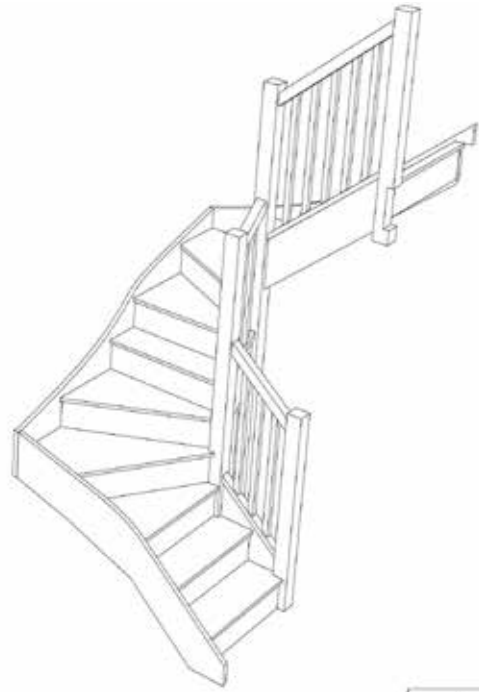

STAIRPLAN

Right Hand Double Winder Staircases - Plan Layouts - With Handrails (3 Kite Winder)

Stair:S2W31W33N-RH-HR