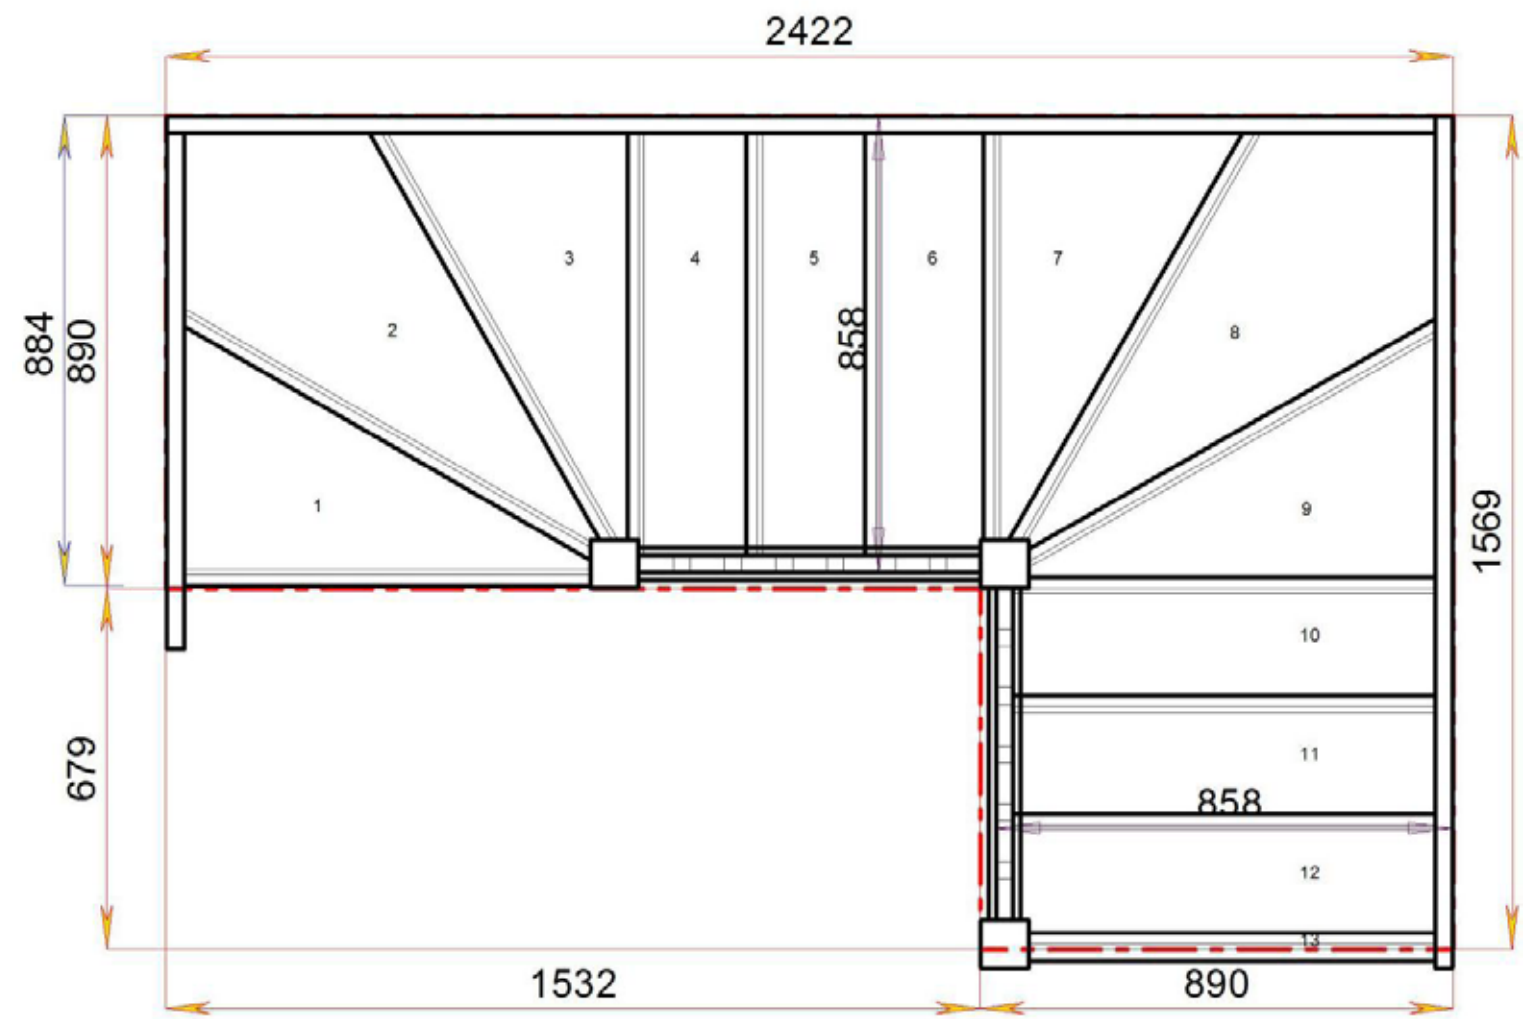

Floor to floor height

2600.000 mm

STAIRPLAN

Stair:SW36W3N-RH-HR

STAIRPLAN

© 00050532B:1:005

Floor to floor height

2600.000 mm

Stair:SW35W31N-RH-HR

Stair Layouts-DW-13

SW34W32N-RH-HR

Floor to floor height

2600.000 mm

Stair:SW34W32N-RH-HR

Stair Layouts-DW-13

SW33W33N-RH-HR

Floor to floor height 2600.000 mm

Stair:SW33W33N-RH-HR

Stair Layouts-DW-13

SW32W34N-RH-HR

Floor to floor height

2600.000 mm

STAIRPLAN

STAIRPLAN

Stair:SW32W34N-RH-HR

Floor to floor height 2600.000 mm

Stair:SW31W35N-RH-HR

Note - R/H Drawing Shown

Stair Layouts-DW-13 SW3W36N-RH-HR

Stair:SW3W36N-RH-HR

Stair Layouts-DW-13

S6W3W3N-RH-HR