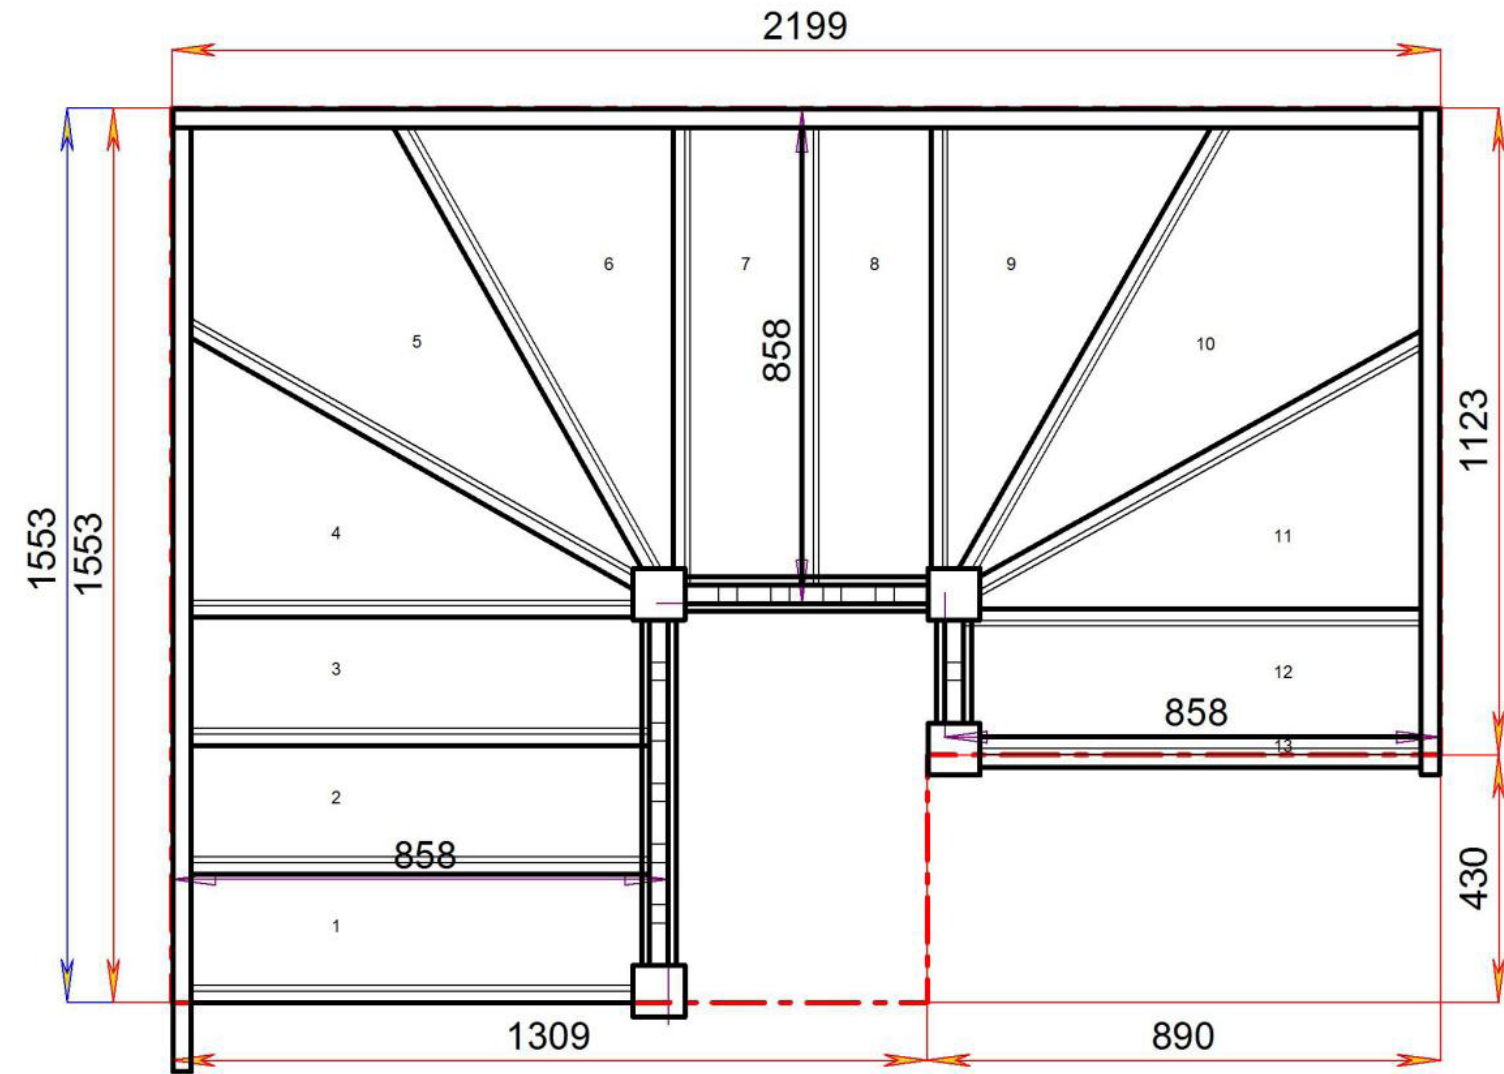

2600.000 mm

Stair:S4W32W3N-RH-HR

Stair Layouts-DW-13

S4W31W31N-RH-HR

Floor to floor height 2600.000 mm

Stair:S4W31W31N-RH-HR

Stair Layouts-DW-13

S4W3W32N-RH-HR

Floor to floor height

2600.000 mm

Stair:S4W3W32N-RH-HR

Stair Layouts-DW-13

S3W33W3N-RH-HR

Floor to floor height

2600.000 mm

STAIRPLAN

STAIRPLAN

Stair:S3W33W3N-RH-HR

Stair Layouts-DW-13

S3W32W31N-RH-HR

Floor to floor height 2600.000 mm

Stair:S3W32W31N-RH-HR

Stair Layouts-DW-13

S3W31W32N-RH-HR

Floor to floor height

2600.000 mm

STAIRPLAN

STAIRPLAN

Stair:S3W31W32N-RH-HR

© 0800632B/11035

Note - Right Hand Drawing Shown

Very Popular Layout
Standard Size available to order online