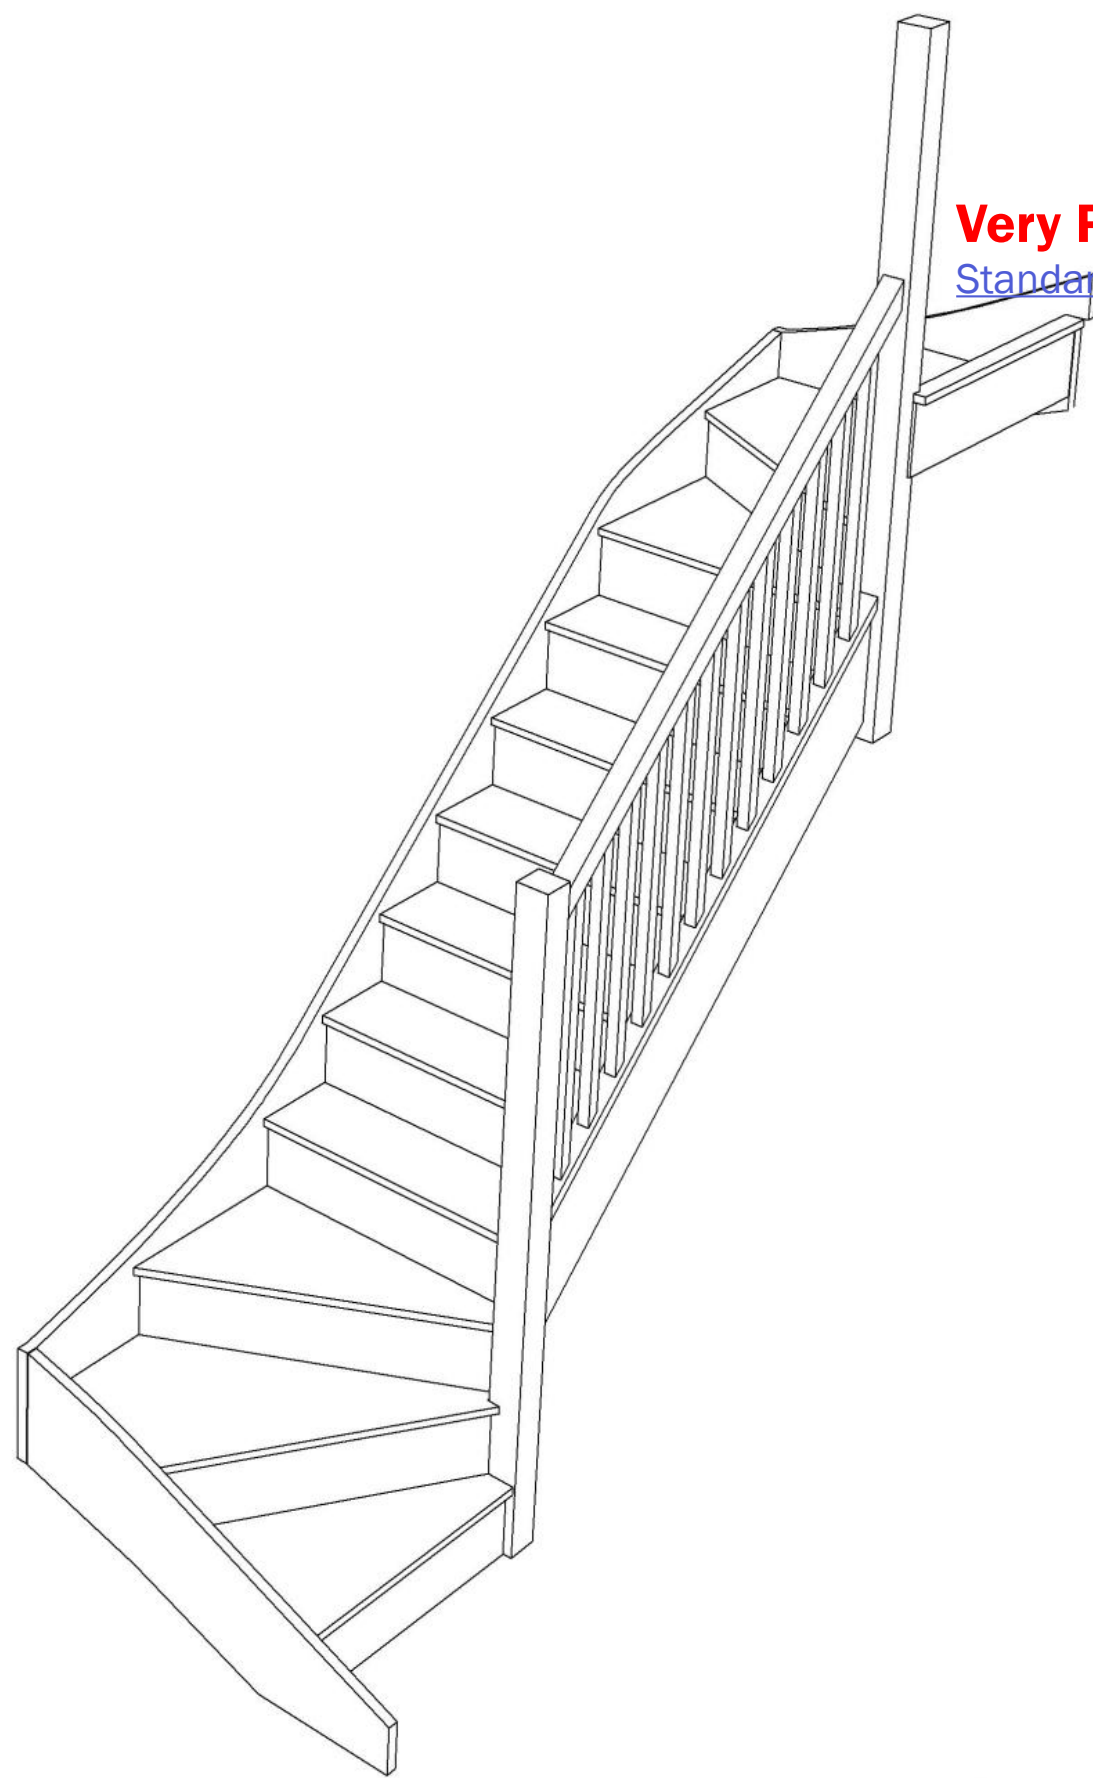

Floor to floor height

2600.000 mm

STAIRPLAN

Stair:SW36W3N-RH-HR

STAIRPLAN

© 00050532B:1:005

Floor to floor height

2600.000 mm