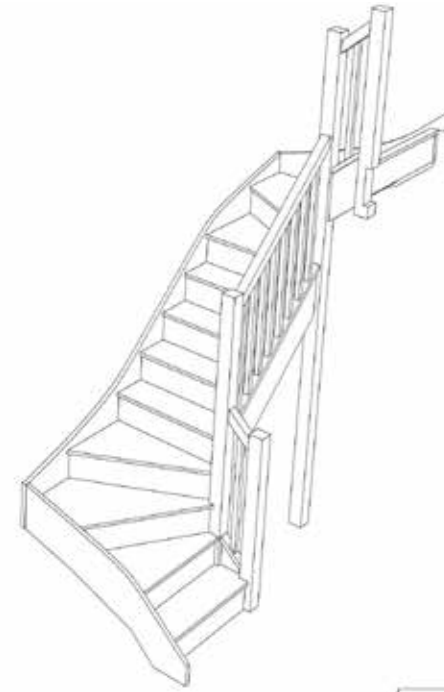

sales@stairplan.com
01952 608853

STAIRPLAN

Right Hand Double Winder Staircases - Plan Layouts - With Handrails (3 Kite Winder)

Stair:S2W31W33N-RH-HR

Stair:S2W3W34N-RH-HR

Stair:S1W35W3N-RH-HR

Stair:S1W34W31N-RH-HR

Stair:S1W33W32N-RH-HR

Stair:S1W32W33N-RH-HR

Stair:S1W31W34N-RH-HR

Stair:S1W3W35N-RH-HR

For a fully made to measure double winder staircase with layouts like these contact us with the Plan reference number for a quotation.