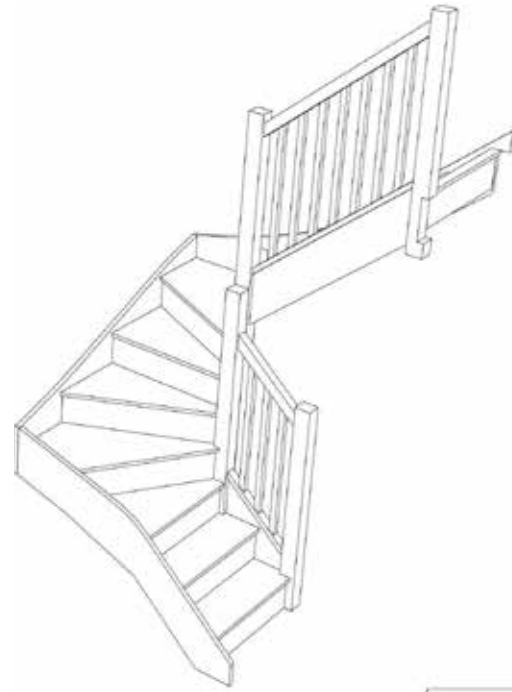

Stair:S2W3W34N-RH-HR