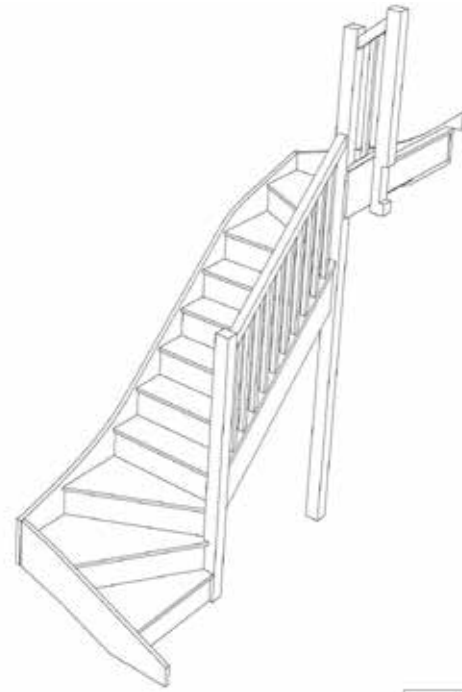

STAIRPLAN

Right Hand Double Winder Staircases - Plan Layouts - With Handrails (3 Kite Winder)

Stair:SW36W3N-RH-HR

Stair:SW35W31N-RH-HR

Stair:SW34W32N-RH-HR

Stair:SW33W33N-RH-HR

Stair:SW32W34N-RH-HR

Stair:SW31W35N-RH-HR

Stair:SW3W36N-RH-HR

Stair:S6W3W3N-RH-HR

Stair:S5W31W3N-RH-HR

Stair:S5W3W31N-RH-HR

For a fully made to measure double winder staircase with layouts like these contact us with the Plan reference number for a quotation.