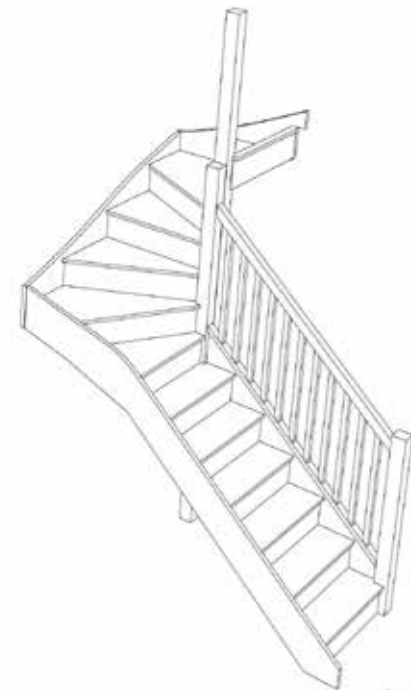

STAIRPLAN

Right Hand Double Winder Staircases - Plan Layouts - With Handrails (3 Kite Winder)

Stair:SW36W3N-RH-HR

Stair:SW35W31N-RH-HR

Stair:SW34W32N-RH-HR

Stair:SW33W33N-RH-HR

Stair:SW32W34N-RH-HR

Stair:SW31W35N-RH-HR

Stair:SW3W36N-RH-HR

Stair:S6W3W3N-RH-HR

Stair:S5W31W3N-RH-HR

Stair:S5W3W31N-RH-HR

For a fully made to measure double winder staircase with layouts like these contact us with the Plan reference number for a quotation.