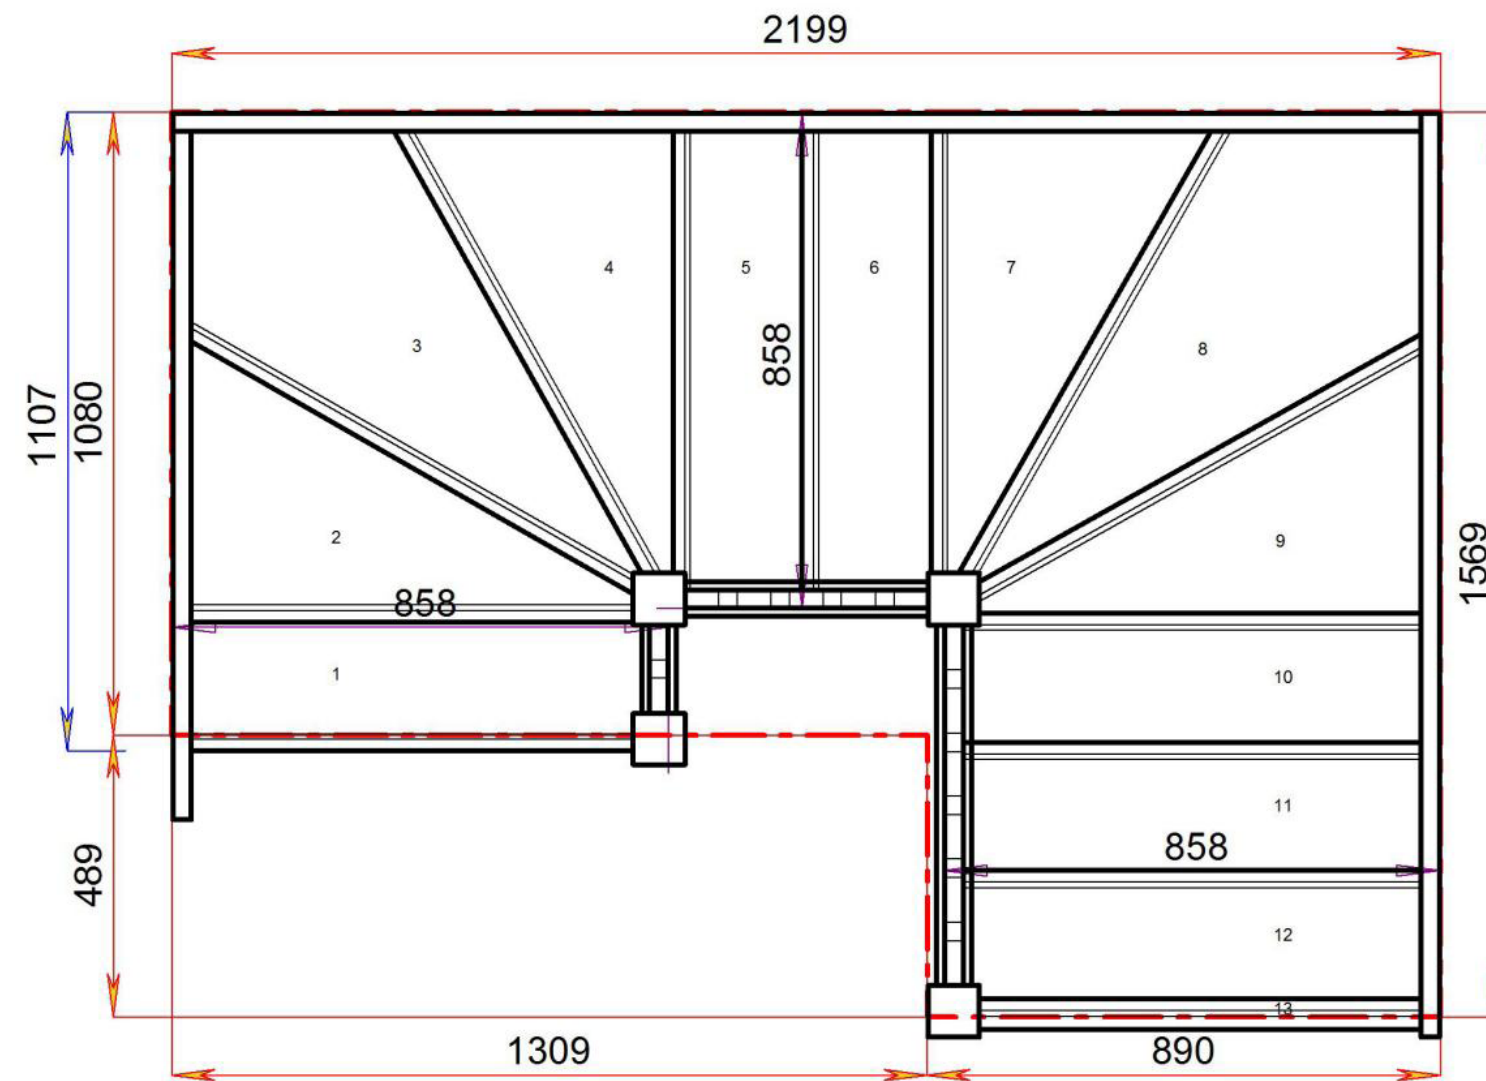

S1W35W3N-RH-HR

Popular Layout

[Standard Size available to order online](#)

Floor to floor height

2600.000 mm

STAIRPLAN

STAIRPLAN

Stair:S1W35W3N-RH-HR

Stair Layouts-DW-13

S1W34W31N-RH-HR

Floor to floor height

2600.000 mm

Stair:S1W34W31N-RH-HR

Stair Layouts-DW-13

S1W33W32N-RH-HR

Floor to floor height 2600.000 mm

Stair:S1W33W32N-RH-HR

Stair Layouts-DW-13

S1W32W33N-RH-HR

Floor to floor height

2600.000 mm

STAIRPLAN

STAIRPLAN

Stair:S1W32W33N-RH-HR

Stair Layouts-DW-13

S1W31W34N-RH-HR

Floor to floor height 2600.000 mm

Stair:S1W31W34N-RH-HR

Stair Layouts-DW-13

S1W3W35N-RH-HR

Floor to floor height

2600.000 mm