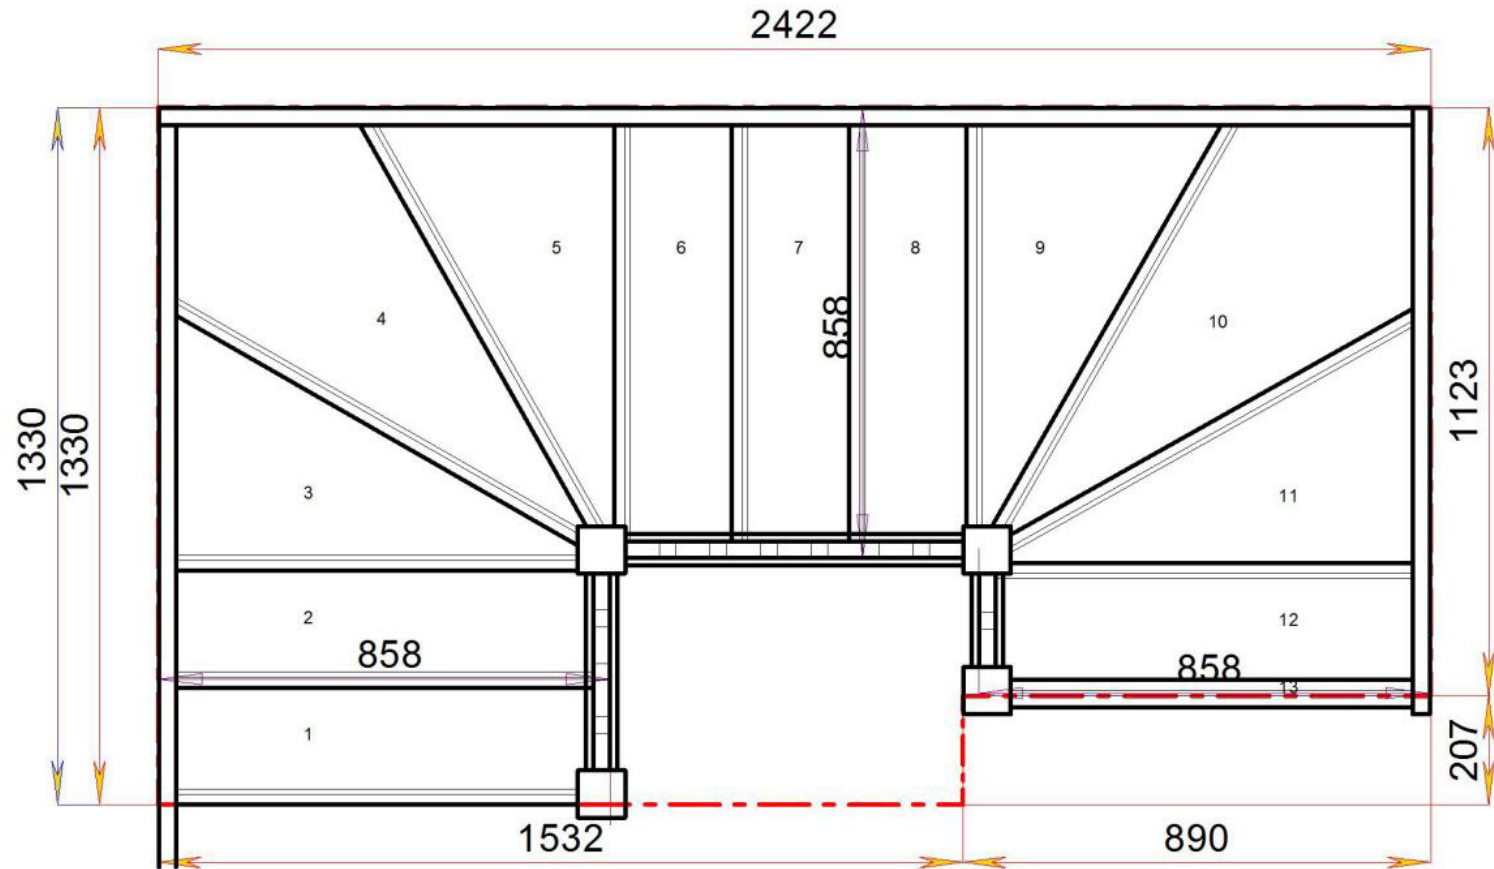

© 0800632B/11035

Stair Layouts-DW-13

S3W3W33N-RH-HR

Floor to floor height 2600.000 mm

STAIRPLAN

Stair:S3W3W33N-RH-HR

STAIRPLAN

Stair Layouts-DW-13

S2W34W3N-RH-HR

Floor to floor height

2600.000 mm

STAIRPLAN

STAIRPLAN

Stair:S2W34W3N-RH-HR

Stair Layouts-DW-13

S2W33W31N-RH-HR

Floor to floor height

2600.000 mm

Stair:S2W33W31N-RH-HR

Stair Layouts-DW-13

S2W32W32N-RH-HR

Floor to floor height

2600.000 mm

STAIRPLAN

STAIRPLAN

Stair:S2W32W32N-RH-HR

Stair Layouts-DW-13

S2W31W33N-RH-HR

Floor to floor height

2600.000 mm

STAIRPLAN

Stair:S2W31W33N-RH-HR