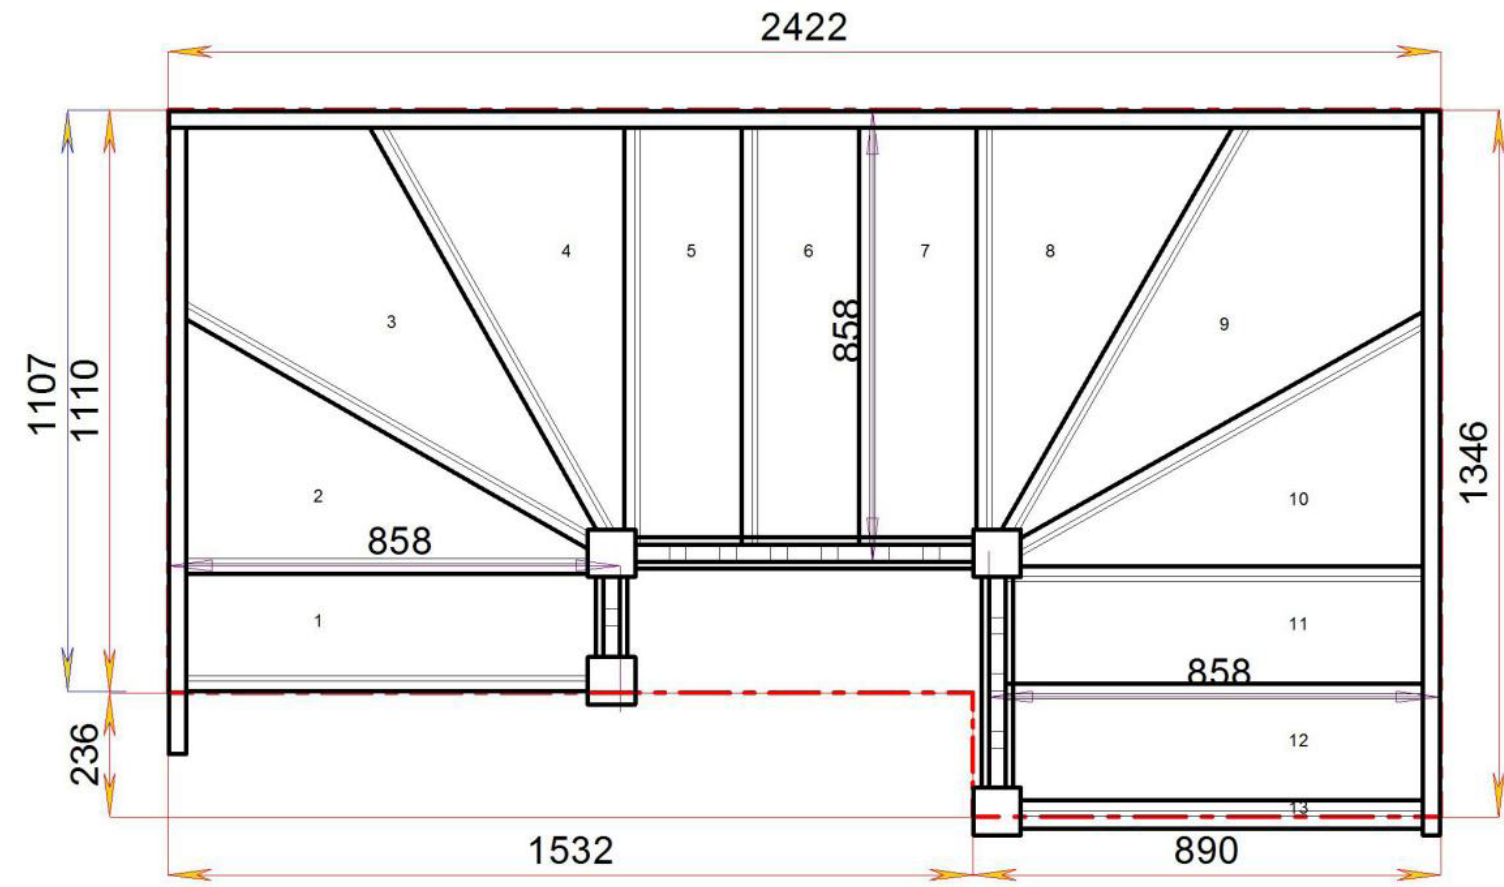

S1W35W3N-RH-HR

Popular Layout

[Standard Size available to order online](#)

Floor to floor height

2600.000 mm

STAIRPLAN

STAIRPLAN

Stair:S1W35W3N-RH-HR

Stair Layouts-DW-13

S1W34W31N-RH-HR

Floor to floor height

2600.000 mm

Stair:S1W34W31N-RH-HR

Stair Layouts-DW-13

S1W33W32N-RH-HR

Floor to floor height 2600.000 mm

Stair:S1W33W32N-RH-HR

Stair Layouts-DW-13

S1W32W33N-RH-HR

Floor to floor height

2600.000 mm

STAIRPLAN

STAIRPLAN

Stair:S1W32W33N-RH-HR

Stair Layouts-DW-13

S1W31W34N-RH-HR

Floor to floor height 2600.000 mm

Stair:S1W31W34N-RH-HR

Stair Layouts-DW-13

S1W3W35N-RH-HR

Floor to floor height

2600.000 mm