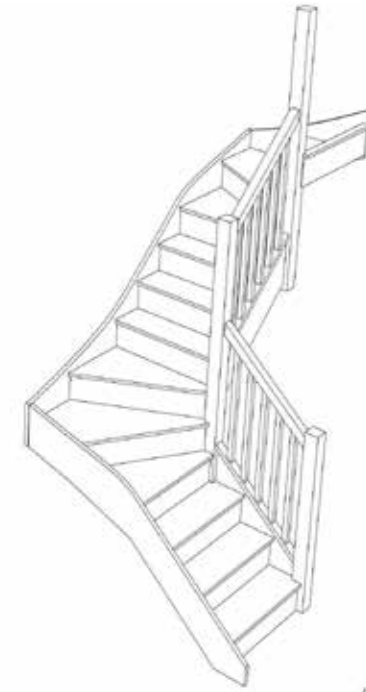

We need to know which material specification you would like quoting in from our [model range](#) also.

sales@stairplan.com
01952 608853

STAIRPLAN

Right Hand Double Winder Staircases - Plan Layouts - With Handrails (3 Kite Winder)

Stair:S4W32W3N-RH-HR

Stair:S4W31W31N-RH-HR

Stair:S4W3W32N-RH-HR

Stair:S3W33W3N-RH-HR

Stair:S3W32W31N-RH-HR

Stair:S3W31W32N-RH-HR

Stair:S3W3W33N-RH-HR

Stair:S2W34W3N-RH-HR