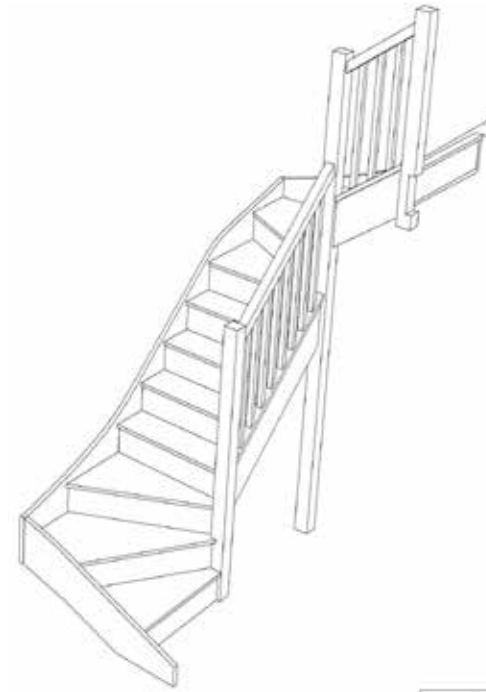

STAIRPLAN

Right Hand Double Winder Staircases - Plan Layouts - With Handrails (3 Kite Winder)

Stair:SW36W3N-RH-HR

Stair:SW35W31N-RH-HR

Stair:SW34W32N-RH-HR

Stair:SW33W33N-RH-HR

Stair:SW32W34N-RH-HR

Stair:SW31W35N-RH-HR

Stair:SW3W36N-RH-HR

Stair:S6W3W3N-RH-HR

Stair:S5W31W3N-RH-HR

Stair:S5W3W31N-RH-HR

For a fully made to measure double winder staircase with layouts like these contact us with the Plan reference number for a quotation.