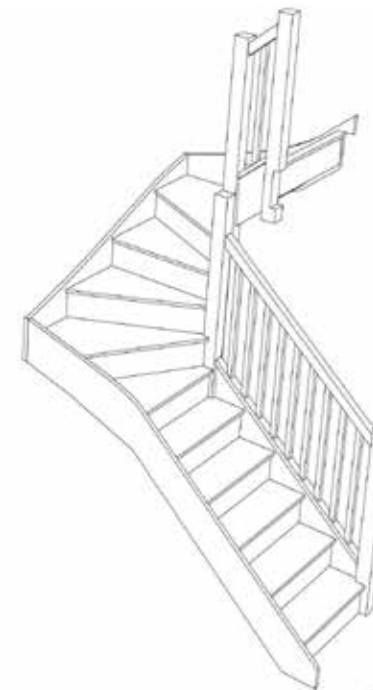

STAIRPLAN

Right Hand Double Winder Staircases - Plan Layouts - With Handrails (3 Kite Winder)

Stair:SW36W3N-RH-HR

Stair:SW35W31N-RH-HR

Stair:SW34W32N-RH-HR

Stair:SW33W33N-RH-HR

Stair:SW32W34N-RH-HR

Stair:SW31W35N-RH-HR

Stair:SW3W36N-RH-HR

Stair:S6W3W3N-RH-HR

Stair:S5W31W3N-RH-HR

Stair:S5W3W31N-RH-HR

For a fully made to measure double winder staircase with layouts like these contact us with the Plan reference number for a quotation.