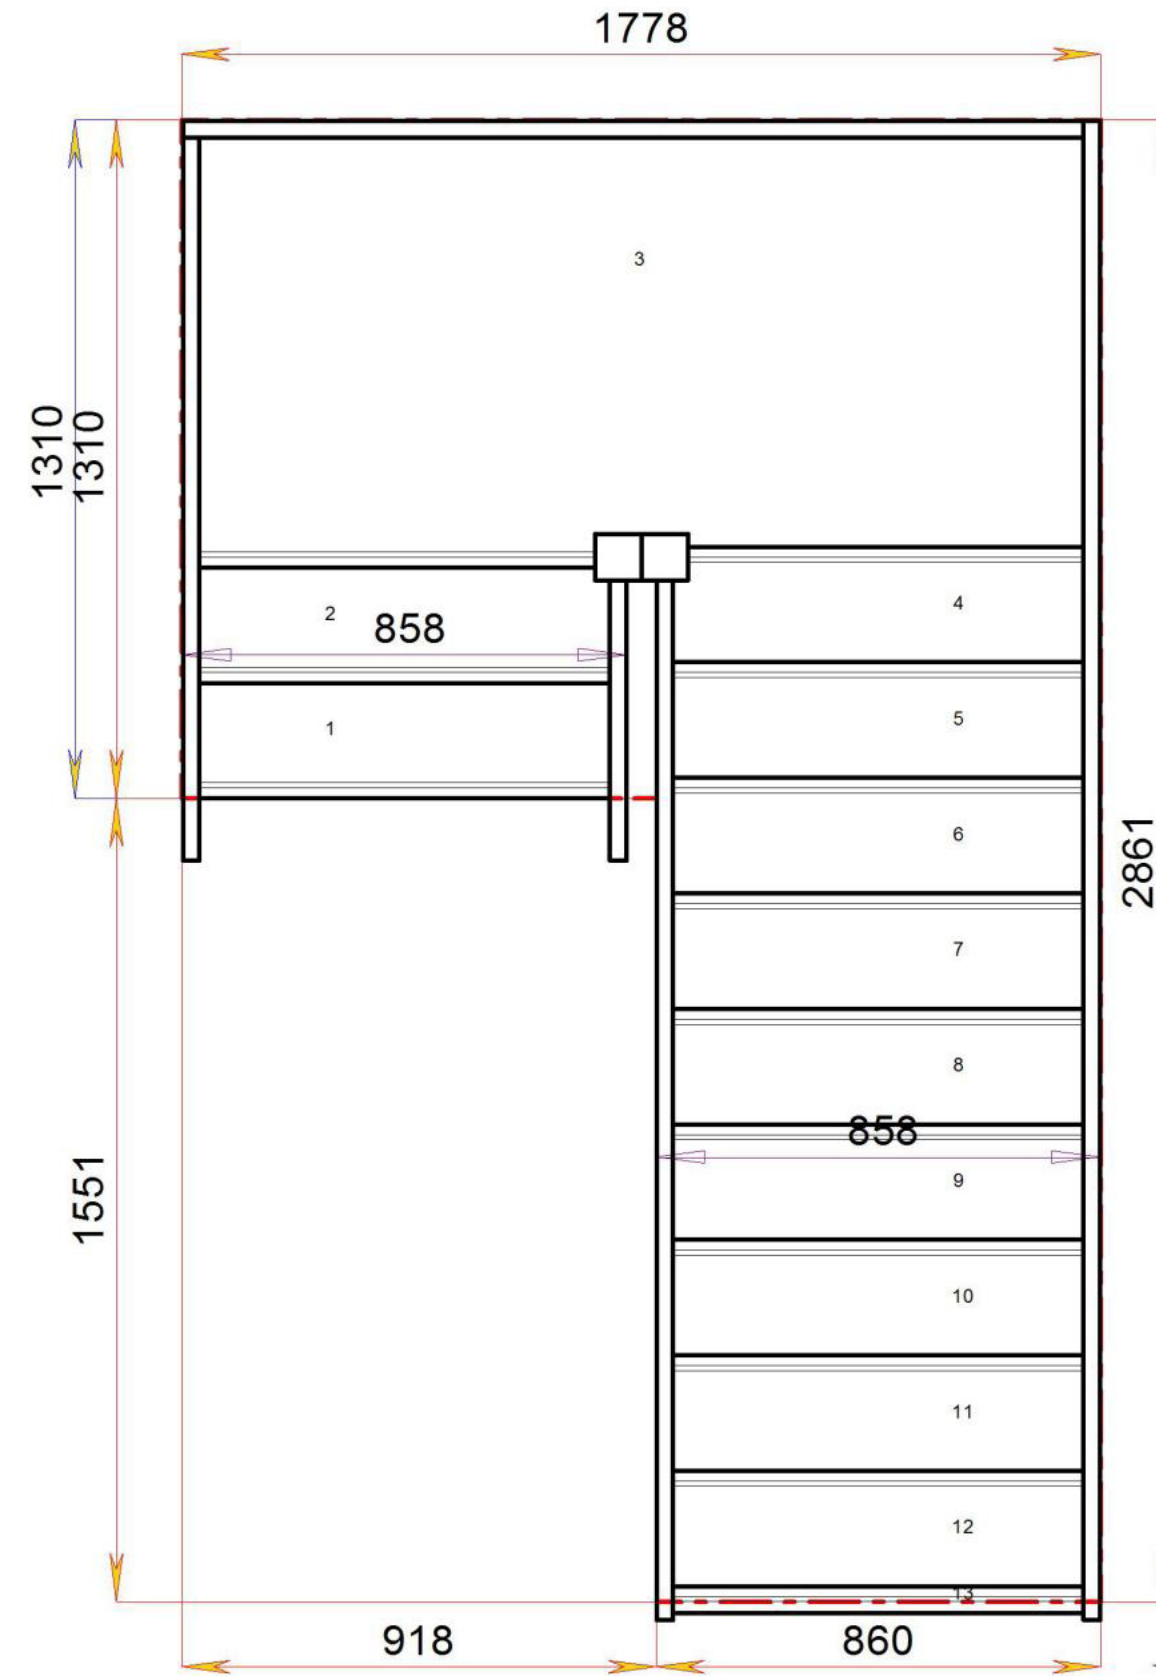

### Stair Layouts-HL

### S1HL10N-RH

Stair:S1HL10N-RH

Floor to floor height

2600.000 mm

### S2HL9N-RH

Stair:S2HL9N-RH

Floor to floor height

2600.000 mm

STAIRPLAN

Stair:S3HL8N-RH