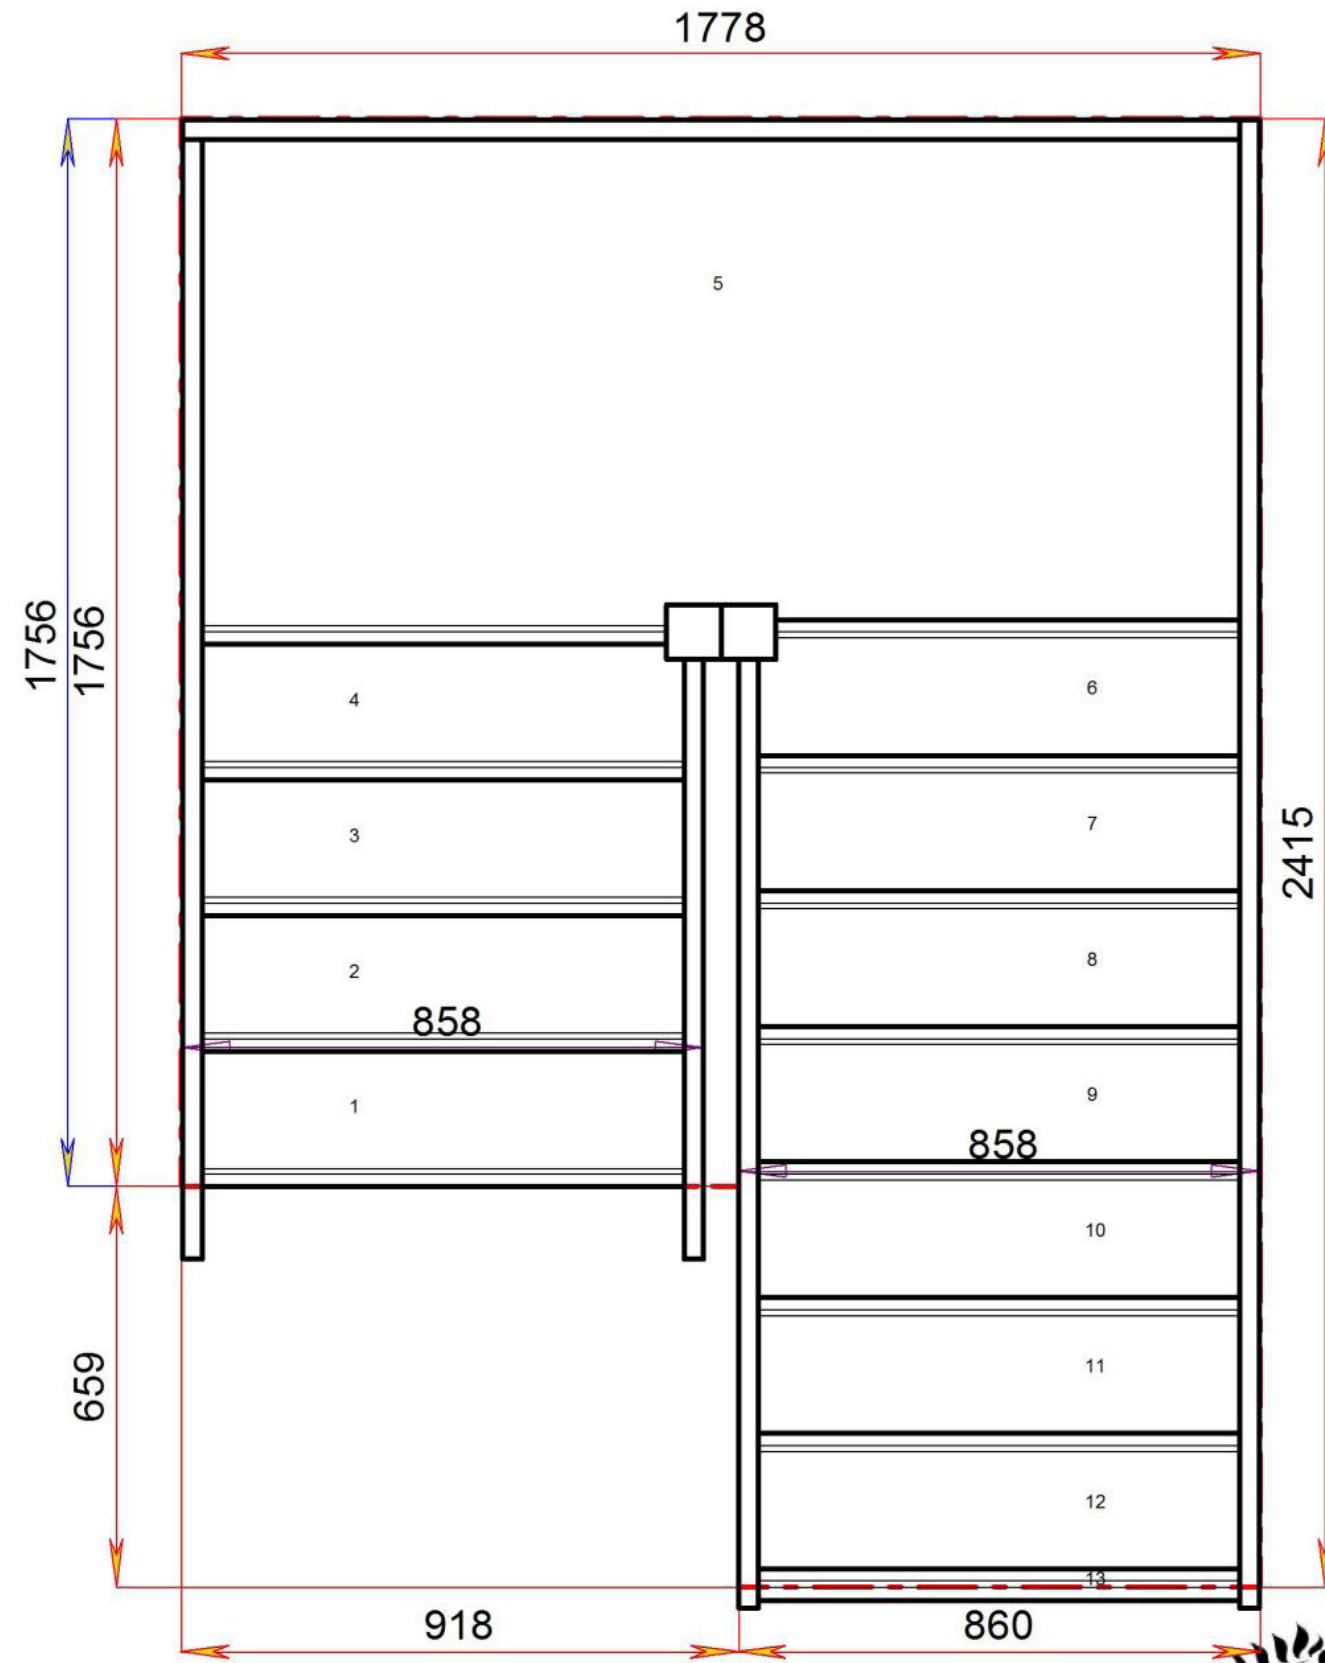

### Stair Layouts-HL

### S3HL8N-RH

Floor to floor height

2600.000 mm

### S4HL7N-RH

Stair:S4HL7N-RH

Floor to floor height

2600.000 mm

**Most Popular Layout**

Stair:S5HL6N-RH

© 08006328 11035

**Stair Layouts-HL**