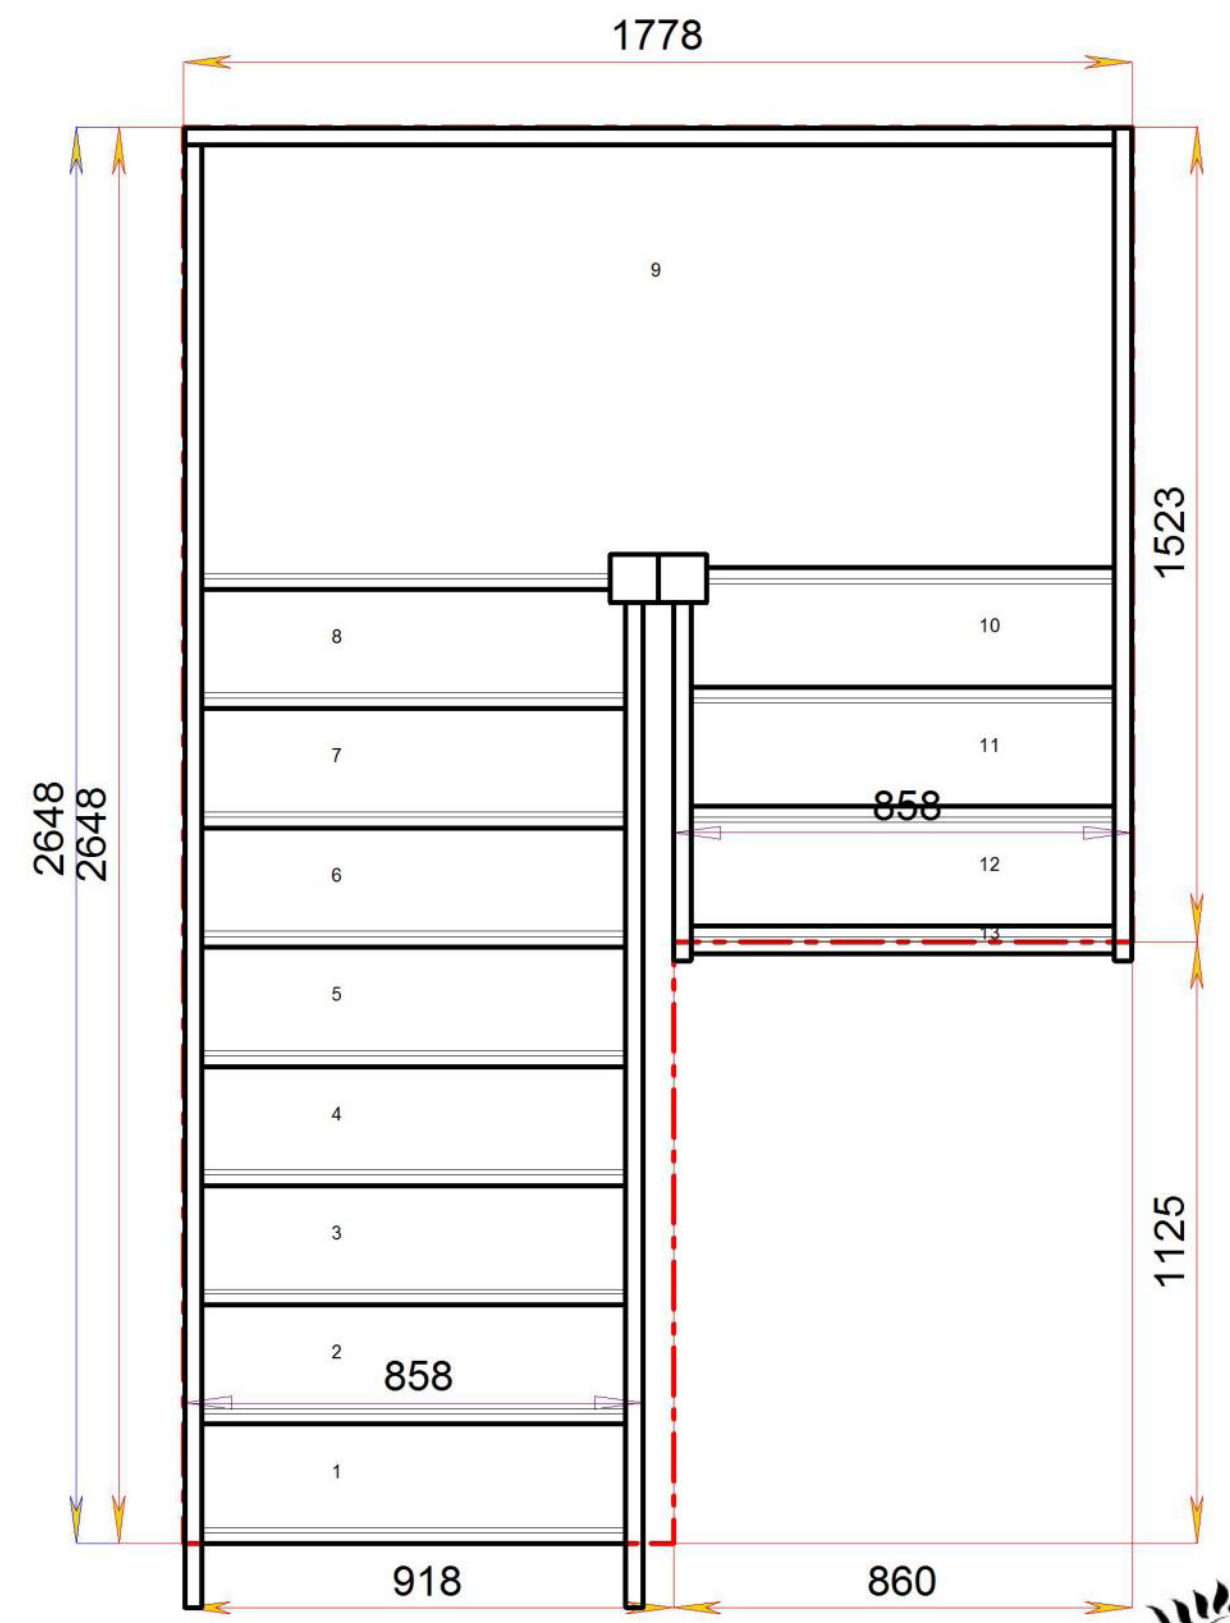

Stair Layouts-HL

S8HL3N-RH

Floor to floor height

2600.000 mm