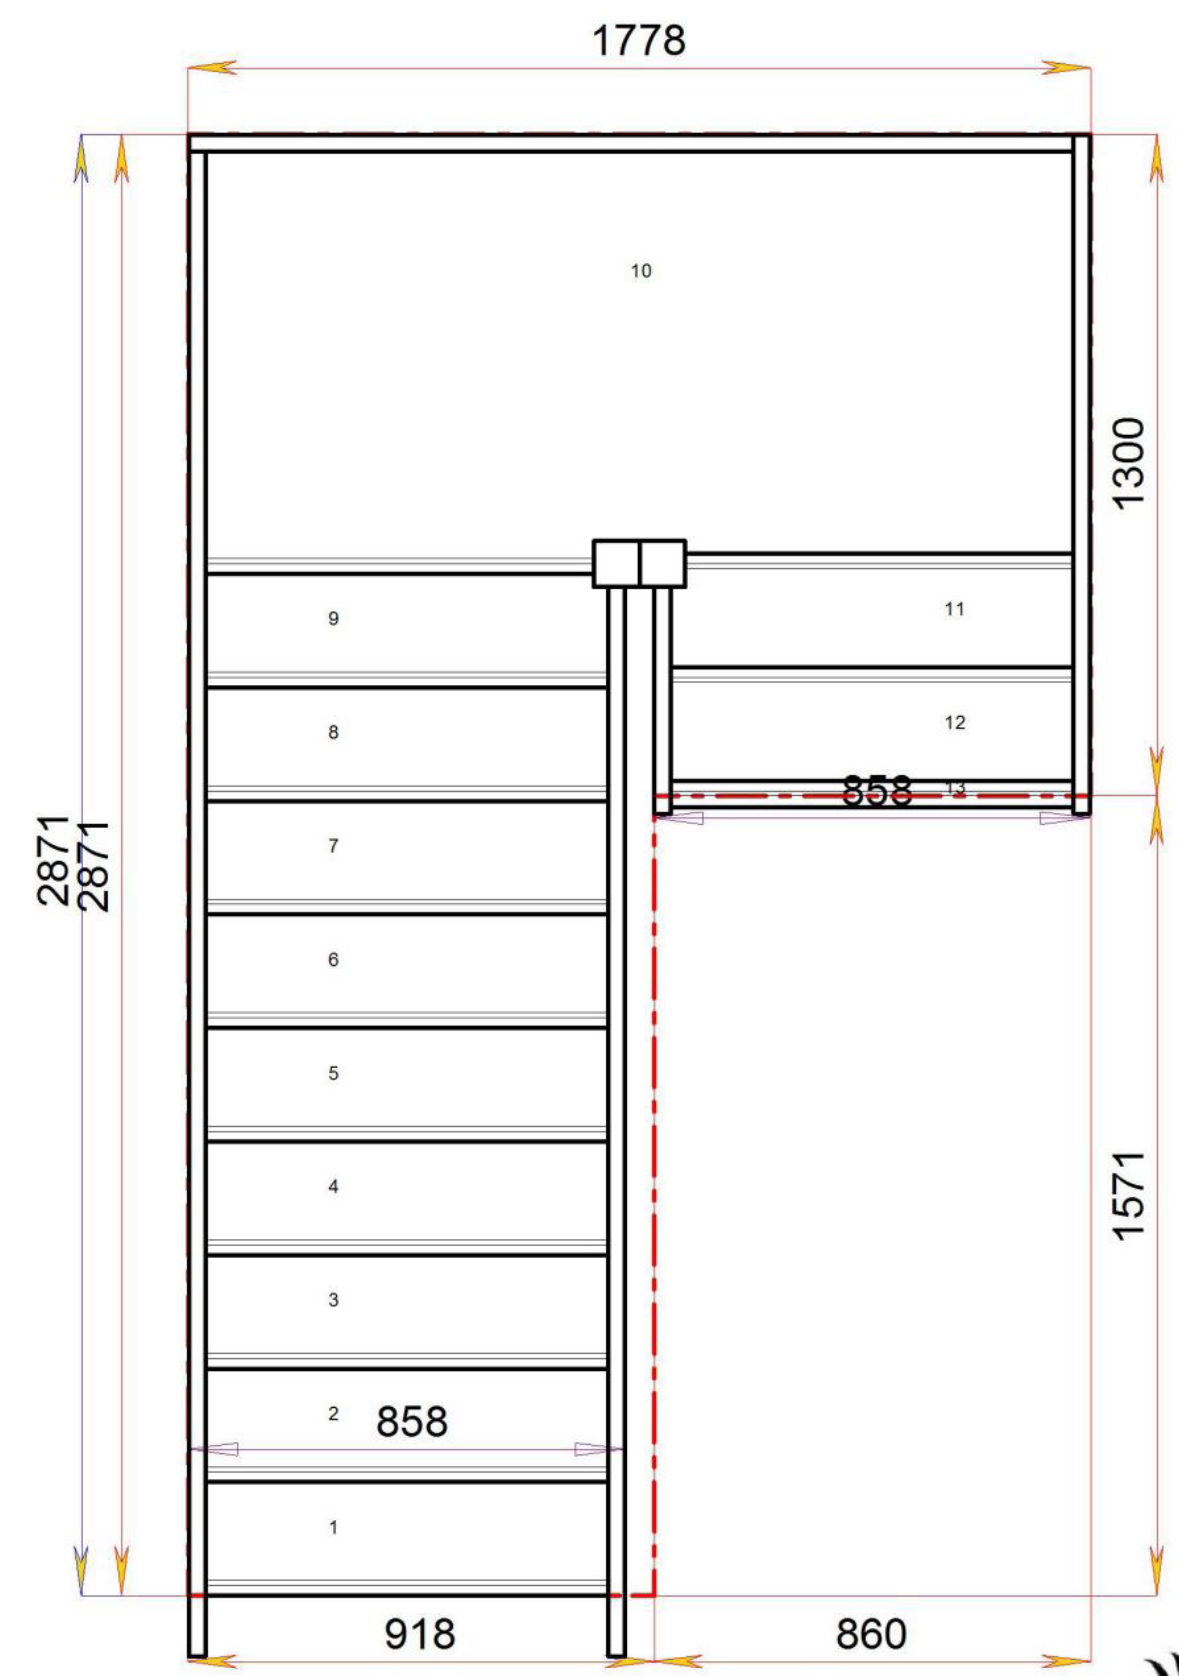

Stair Layouts-HL

S9HL2N-RH

Floor to floor height

2600.000 mm