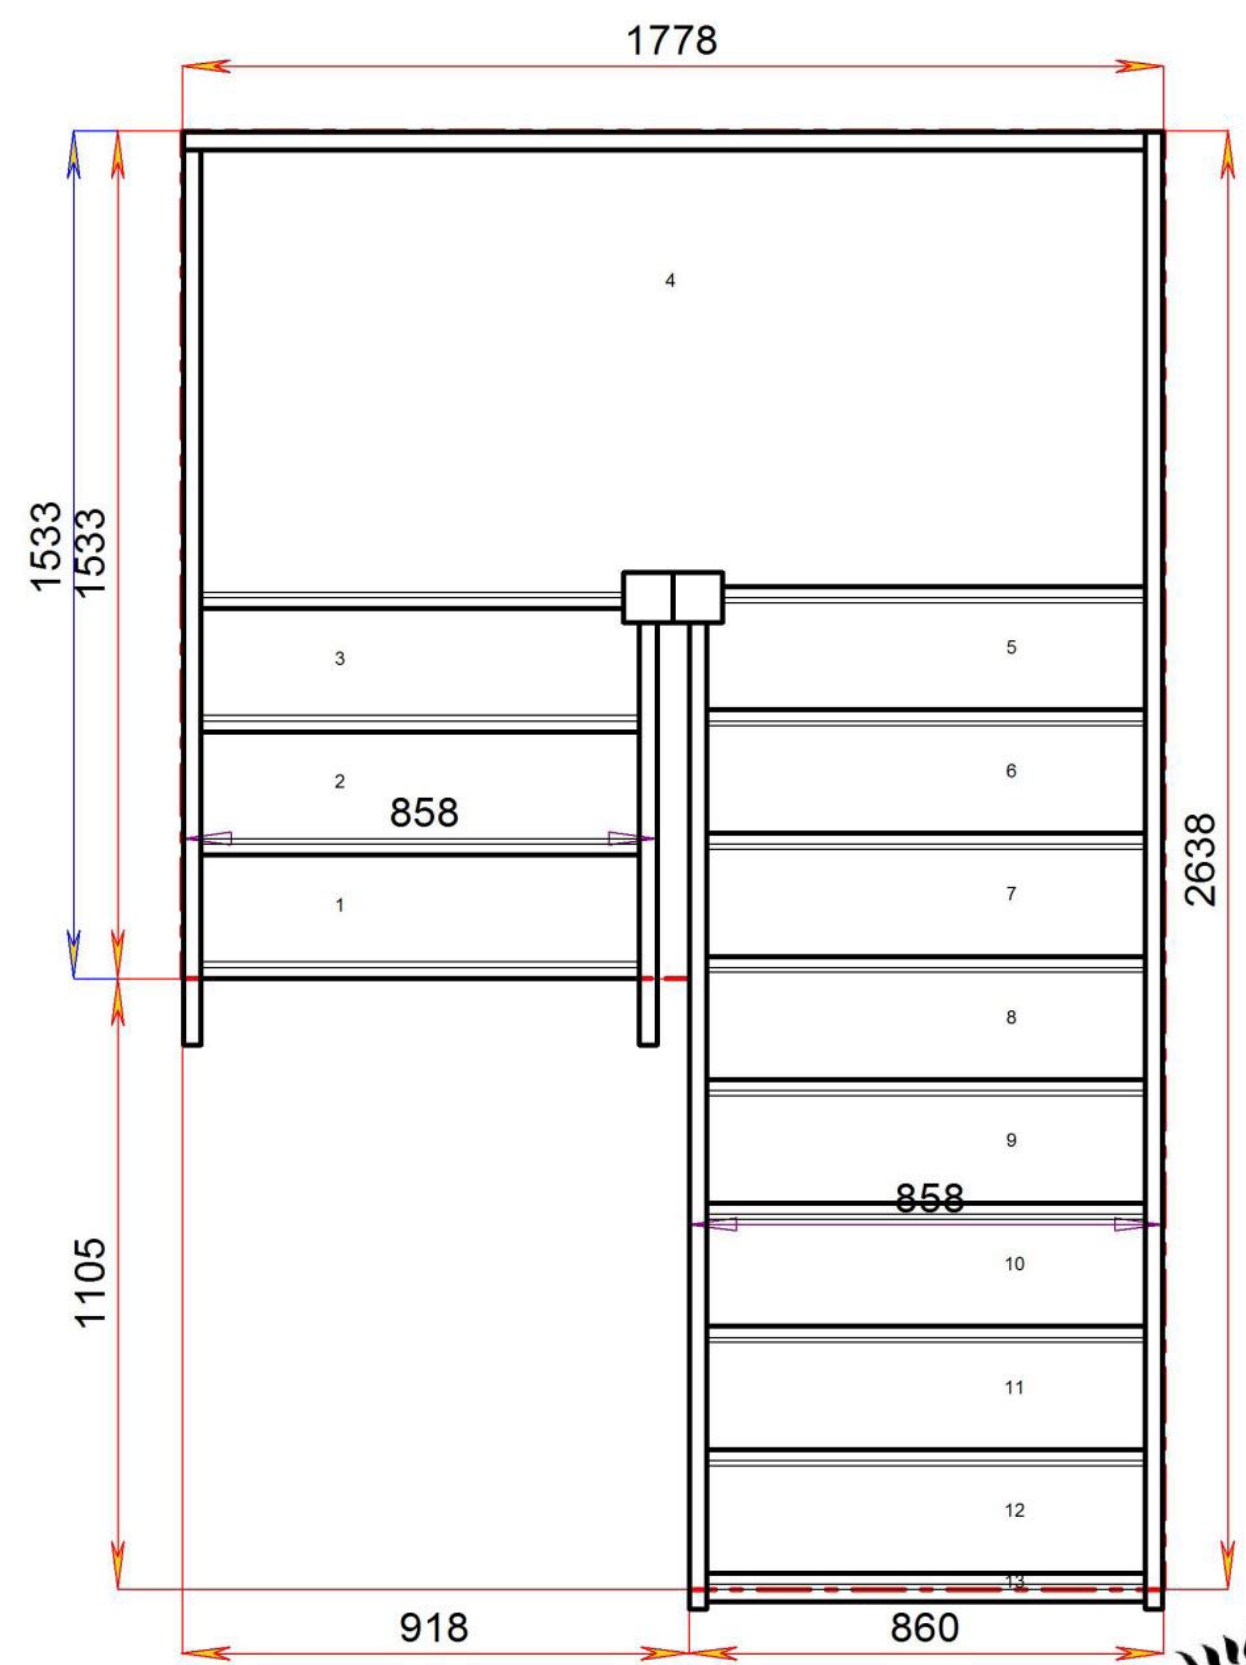

Stair Layouts-HL

S3HL8N-RH

Floor to floor height

2600.000 mm