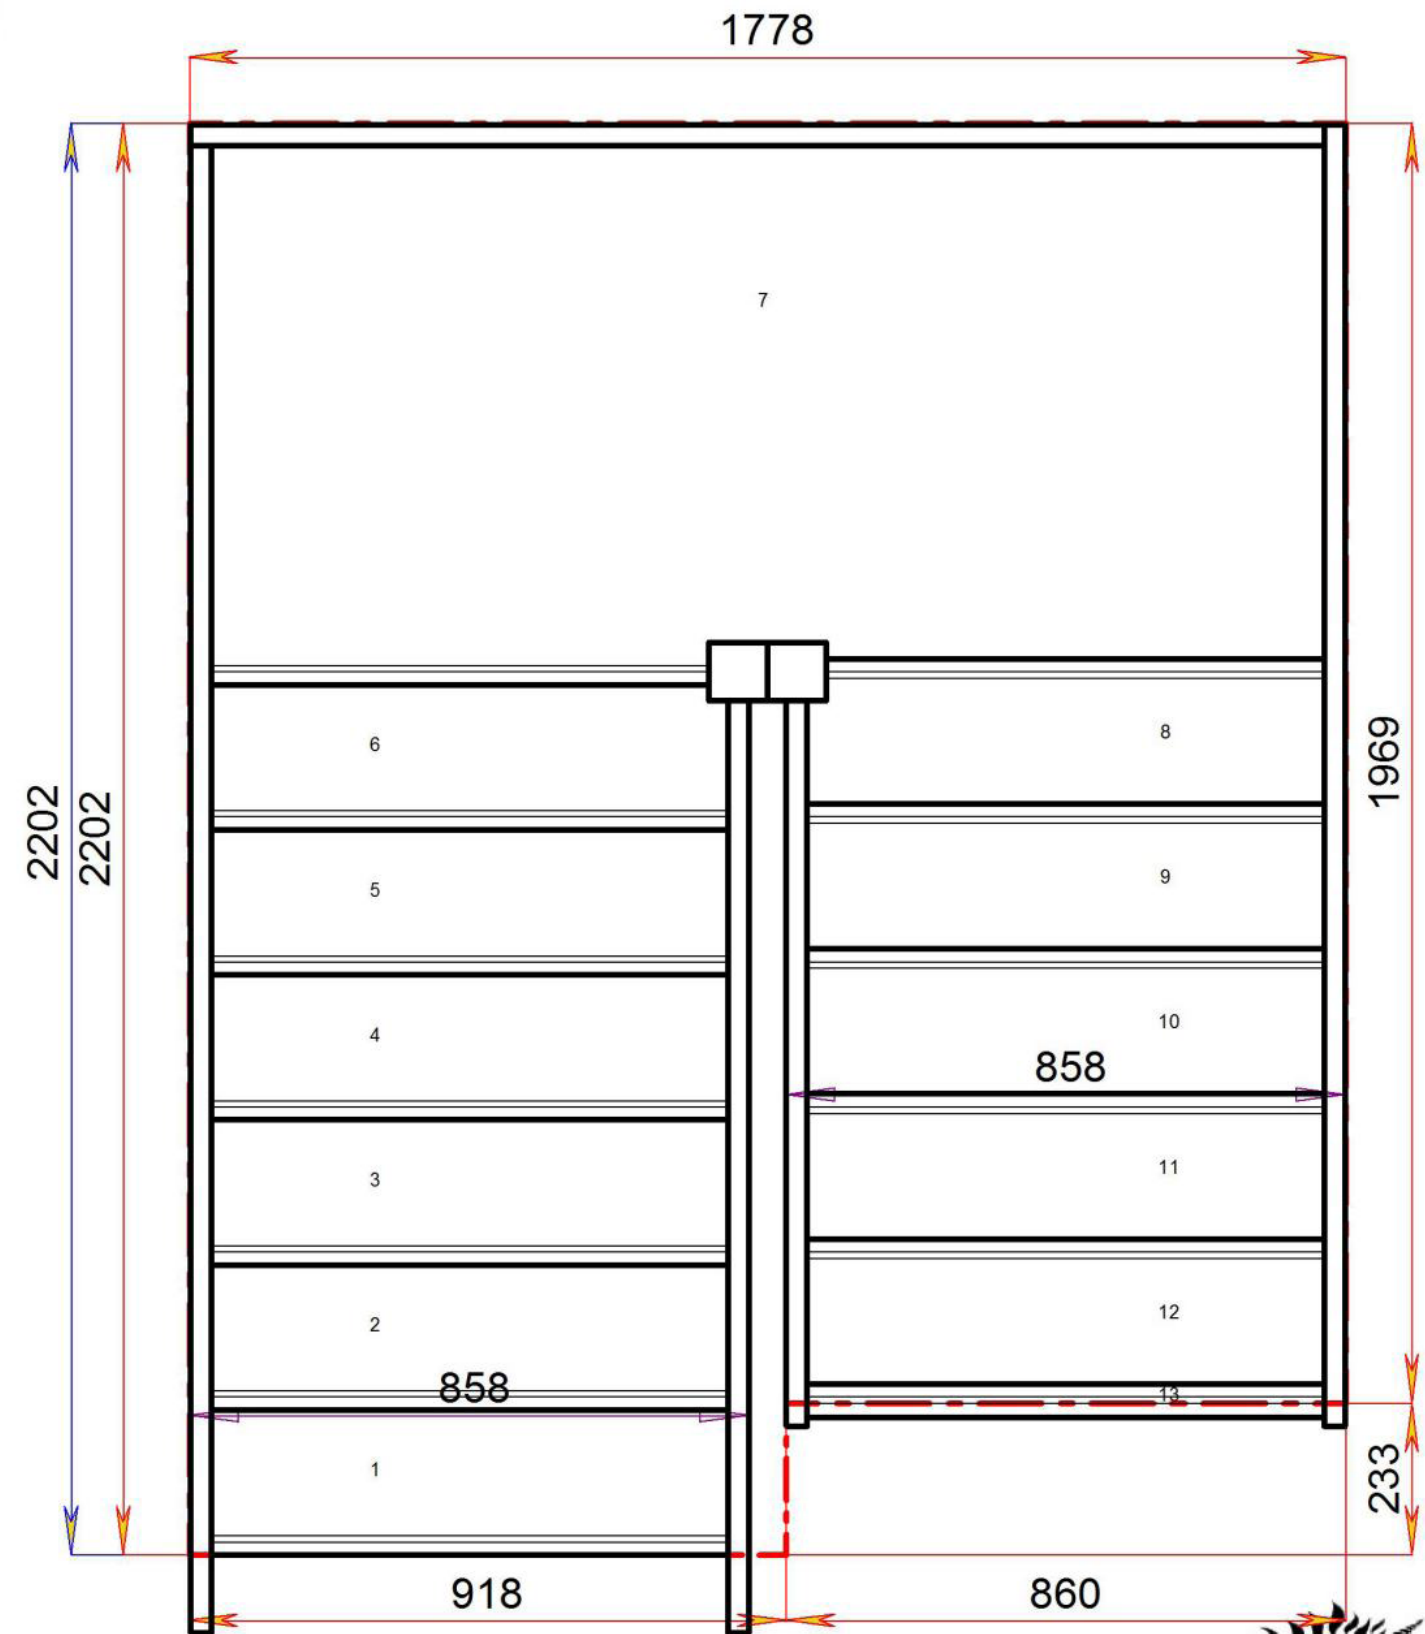

### S4HL7N-RH

Stair:S4HL7N-RH

Floor to floor height

2600.000 mm

**Most Popular Layout**

Stair:S5HL6N-RH

© 08006328 11035

**Stair Layouts-HL**

**S5HL6N-RH**

Floor to floor height

2600.000 mm

© 080006328/11035

Stair:S6HL5N-RH

© 080006328/11035

### Stair Layouts-HL

### S6HL5N-RH

Floor to floor height

2600.000 mm

Stair:S7HL4N-RH