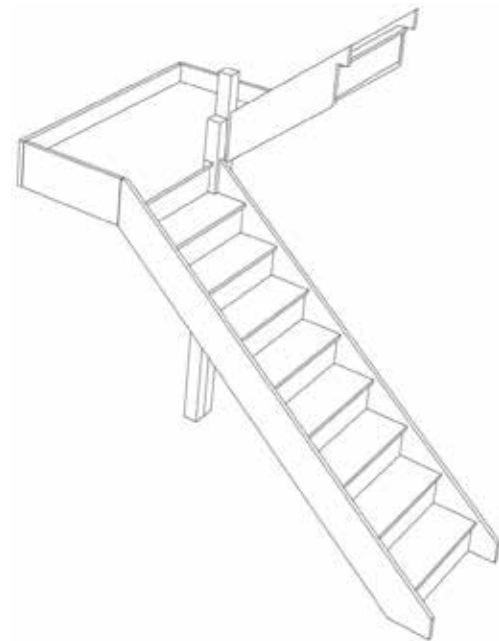

## Right Hand Half Landing Staircases - Plan Layouts - No Handrails

Stair:S1HL10N-RH

Stair:S2HL9N-RH

Stair:S3HL8N-RH

Stair:S4HL7N-RH

Stair:S5HL6N-RH

Stair:S6HL5N-RH

Stair:S7HL4N-RH

Stair:S8HL3N-RH

Stair:S9HL2N-RH

Stair:S10HL1N-RH

Call or Email us with the Plan Reference for a quotation

Full choice of [Model/Specifications](#) available

All Sizes can be customised let us have your floor to floor height and stairwell opening dimensions