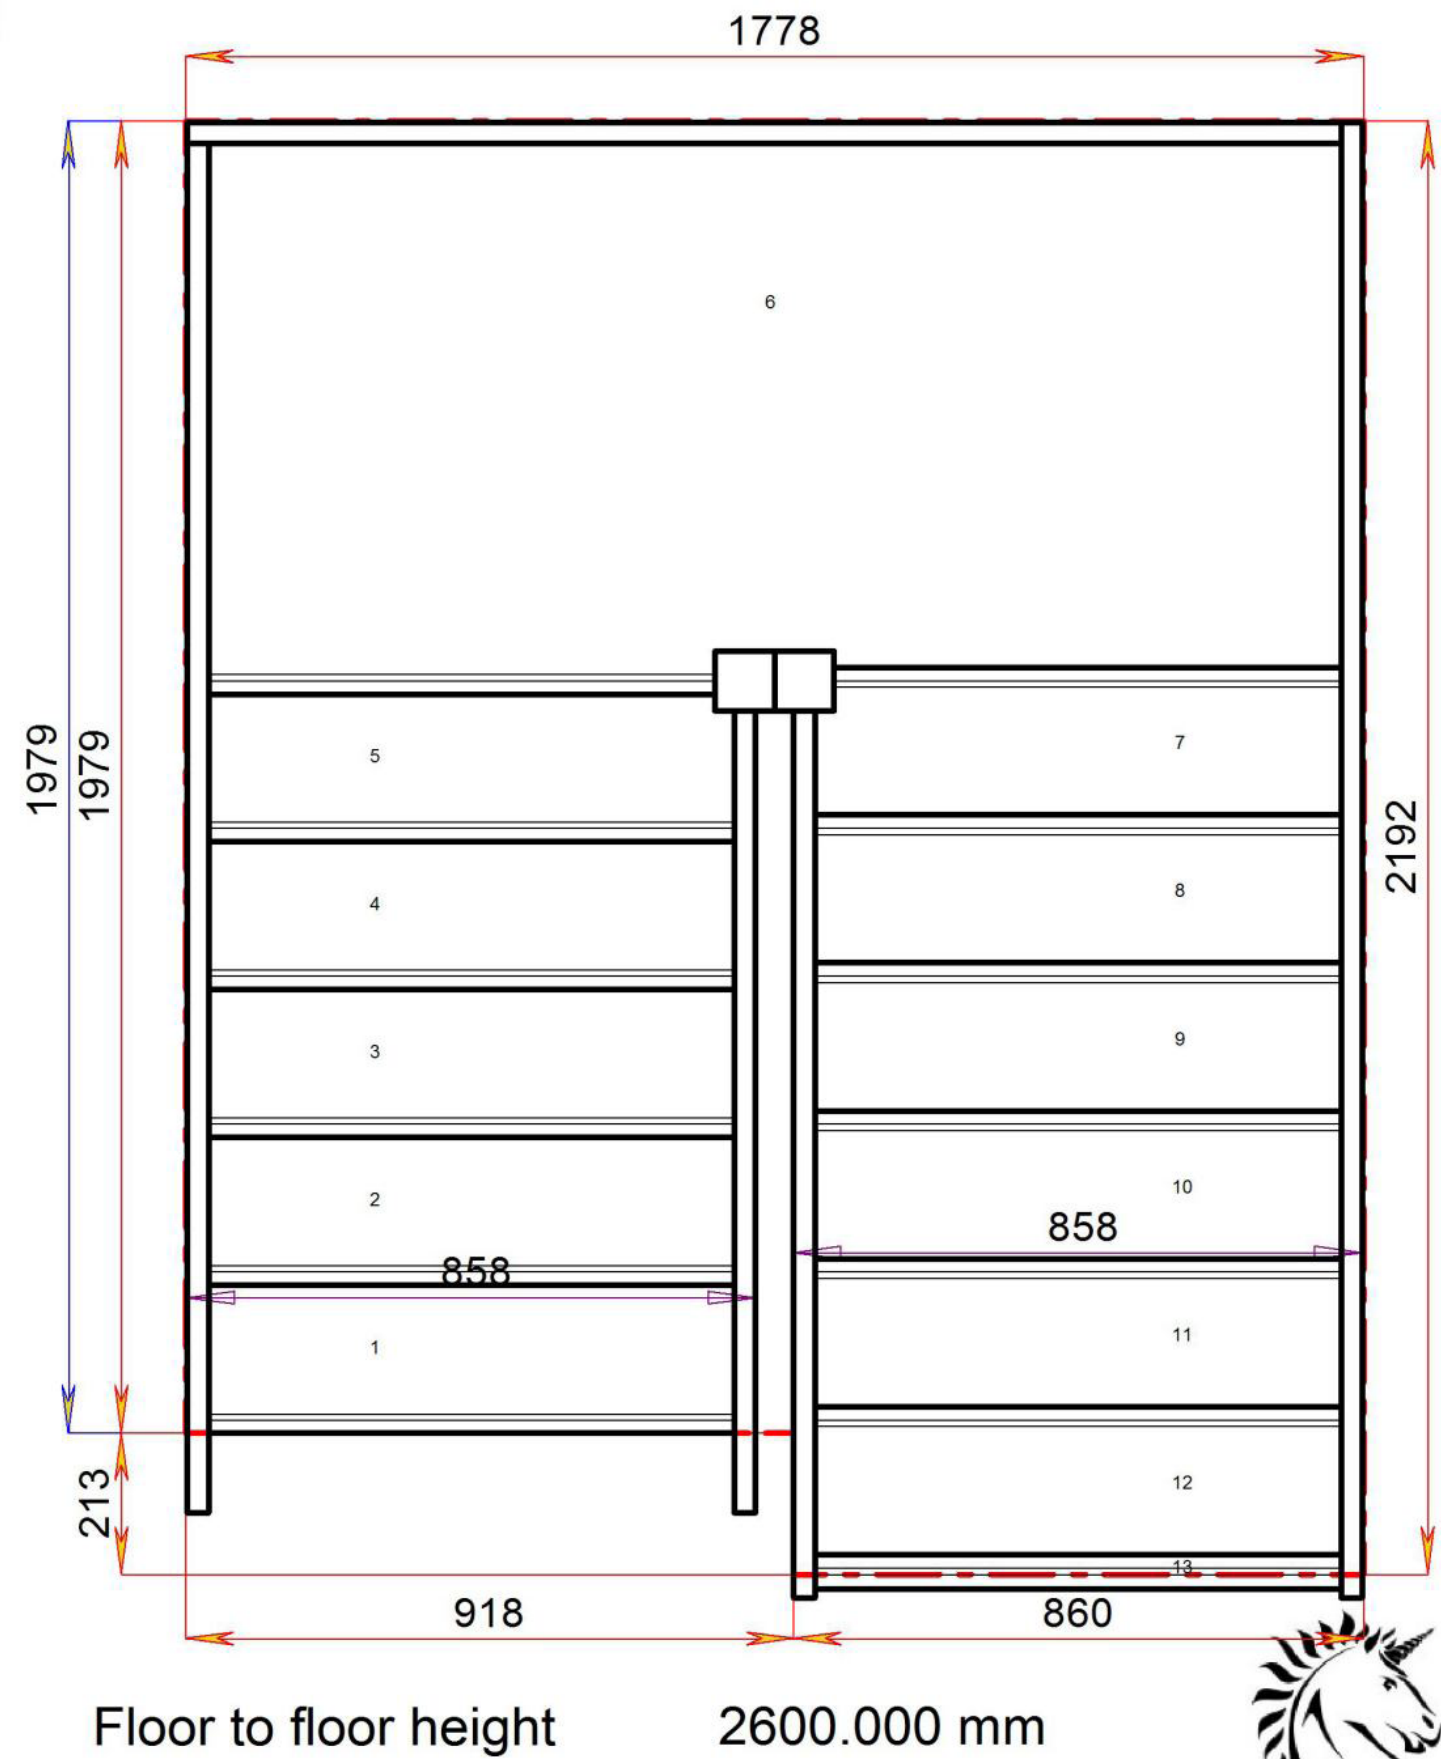

### S3HL8N-RH

Floor to floor height

2600.000 mm

### Stair Layouts-HL

### S4HL7N-RH

Stair:S4HL7N-RH

Floor to floor height

2600.000 mm

**Most Popular Layout**

Stair:S5HL6N-RH

© 08006328 11035

**Stair Layouts-HL**

**S5HL6N-RH**

Floor to floor height

2600.000 mm

© 080006328/11035

Stair:S6HL5N-RH

© 080006328/11035