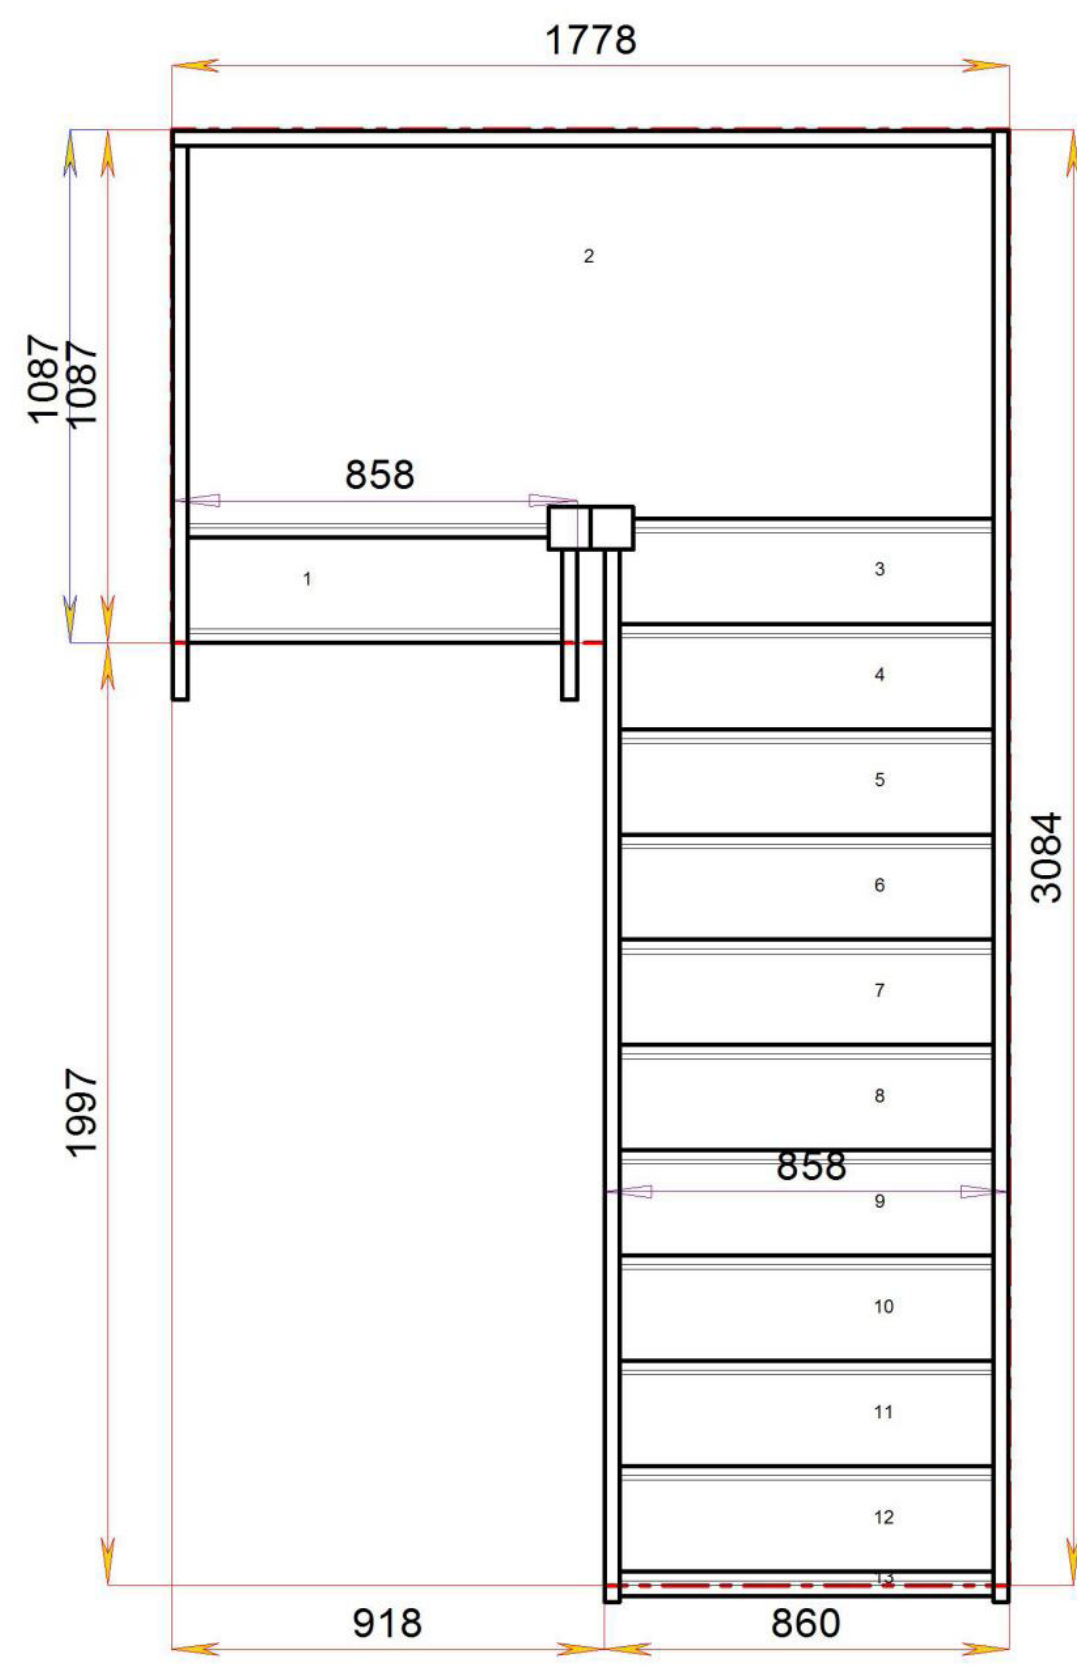

## Right Hand Half Landing Staircases - Plan Layouts - No Handrails

Stair:S1HL10N-RH

Stair:S2HL9N-RH

Stair:S3HL8N-RH

Stair:S4HL7N-RH

Stair:S5HL6N-RH

Stair:S6HL5N-RH

Stair:S7HL4N-RH

Stair:S8HL3N-RH

Stair:S9HL2N-RH

Stair:S10HL1N-RH

Call or Email us with the Plan Reference for a quotation

Full choice of [Model/Specifications](#) available

All Sizes can be customised let us have your floor to floor height and stairwell opening dimensions

### S1HL10N-RH

Stair:S1HL10N-RH

Floor to floor height

2600.000 mm

### S4HL7N-RH

Stair:S4HL7N-RH

Floor to floor height

2600.000 mm

**Most Popular Layout**

Stair:S5HL6N-RH

© 08006328 11035

**Stair Layouts-HL**