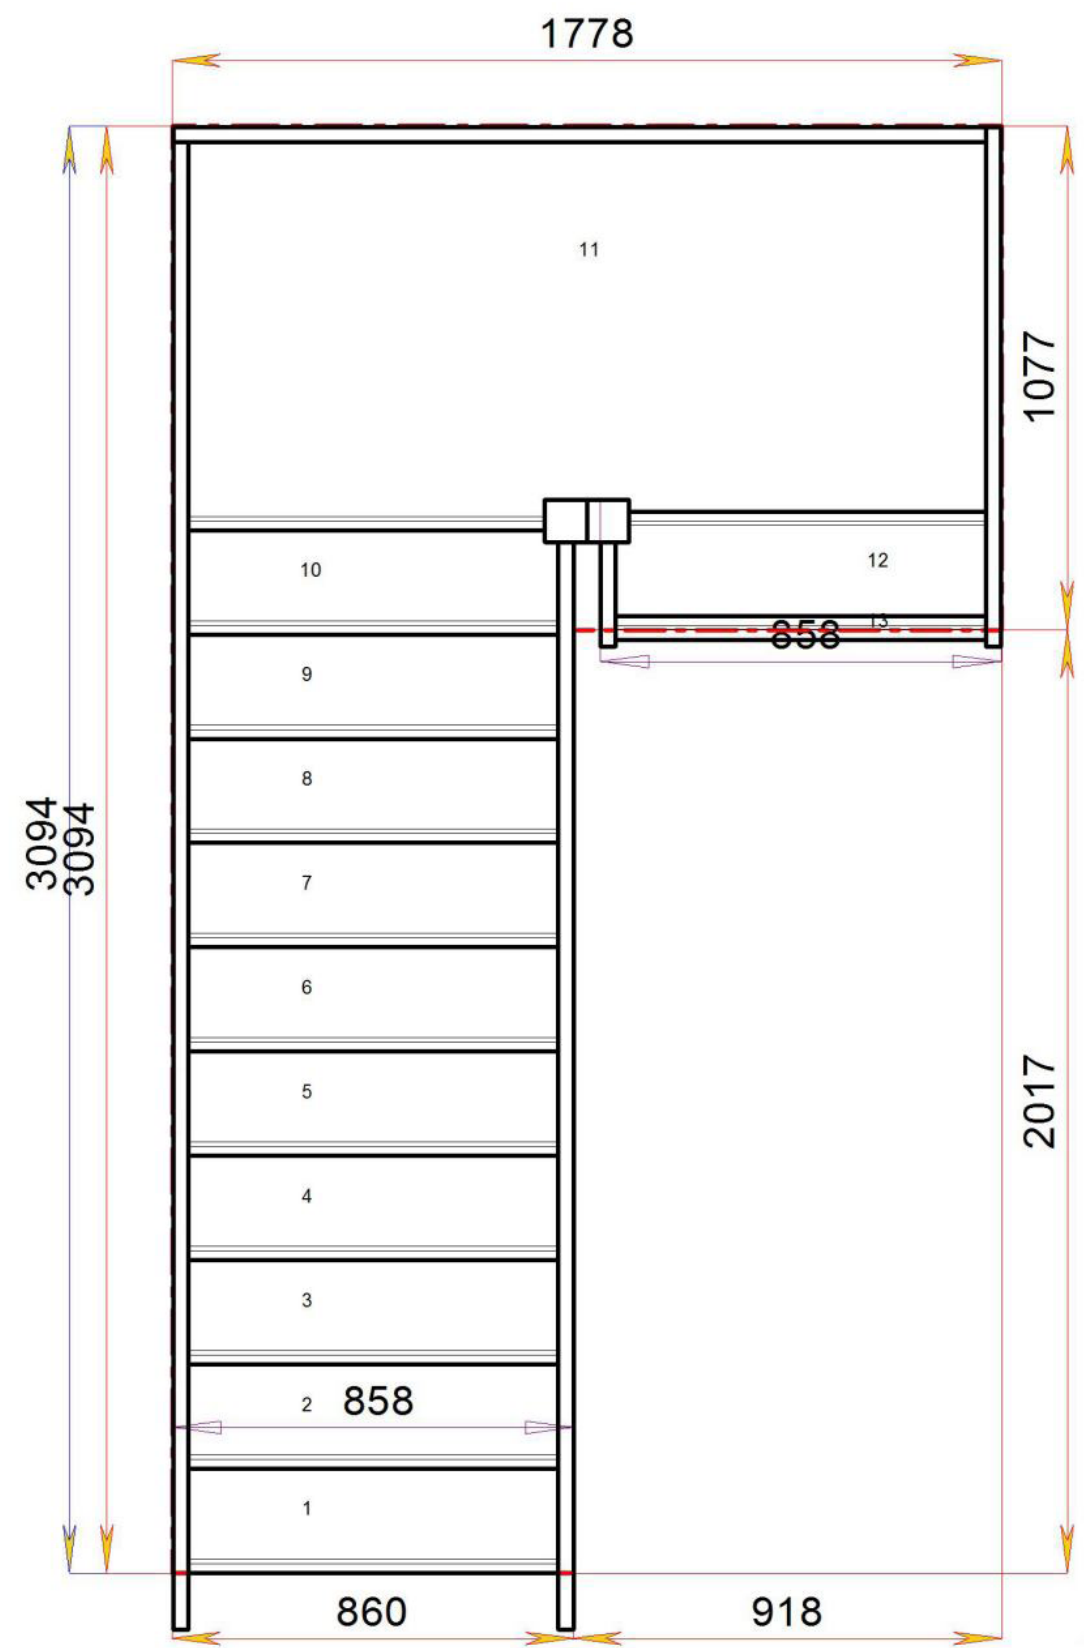

### S1HL10N-RH

Stair:S1HL10N-RH

Floor to floor height

2600.000 mm

### Stair Layouts-HL

### S9HL2N-RH

Floor to floor height

2600.000 mm

© 080906328 11035

Stair:S10HL1N-RH

© 080906328 11035

### S10HL1N-RH

Floor to floor height

2600.000 mm