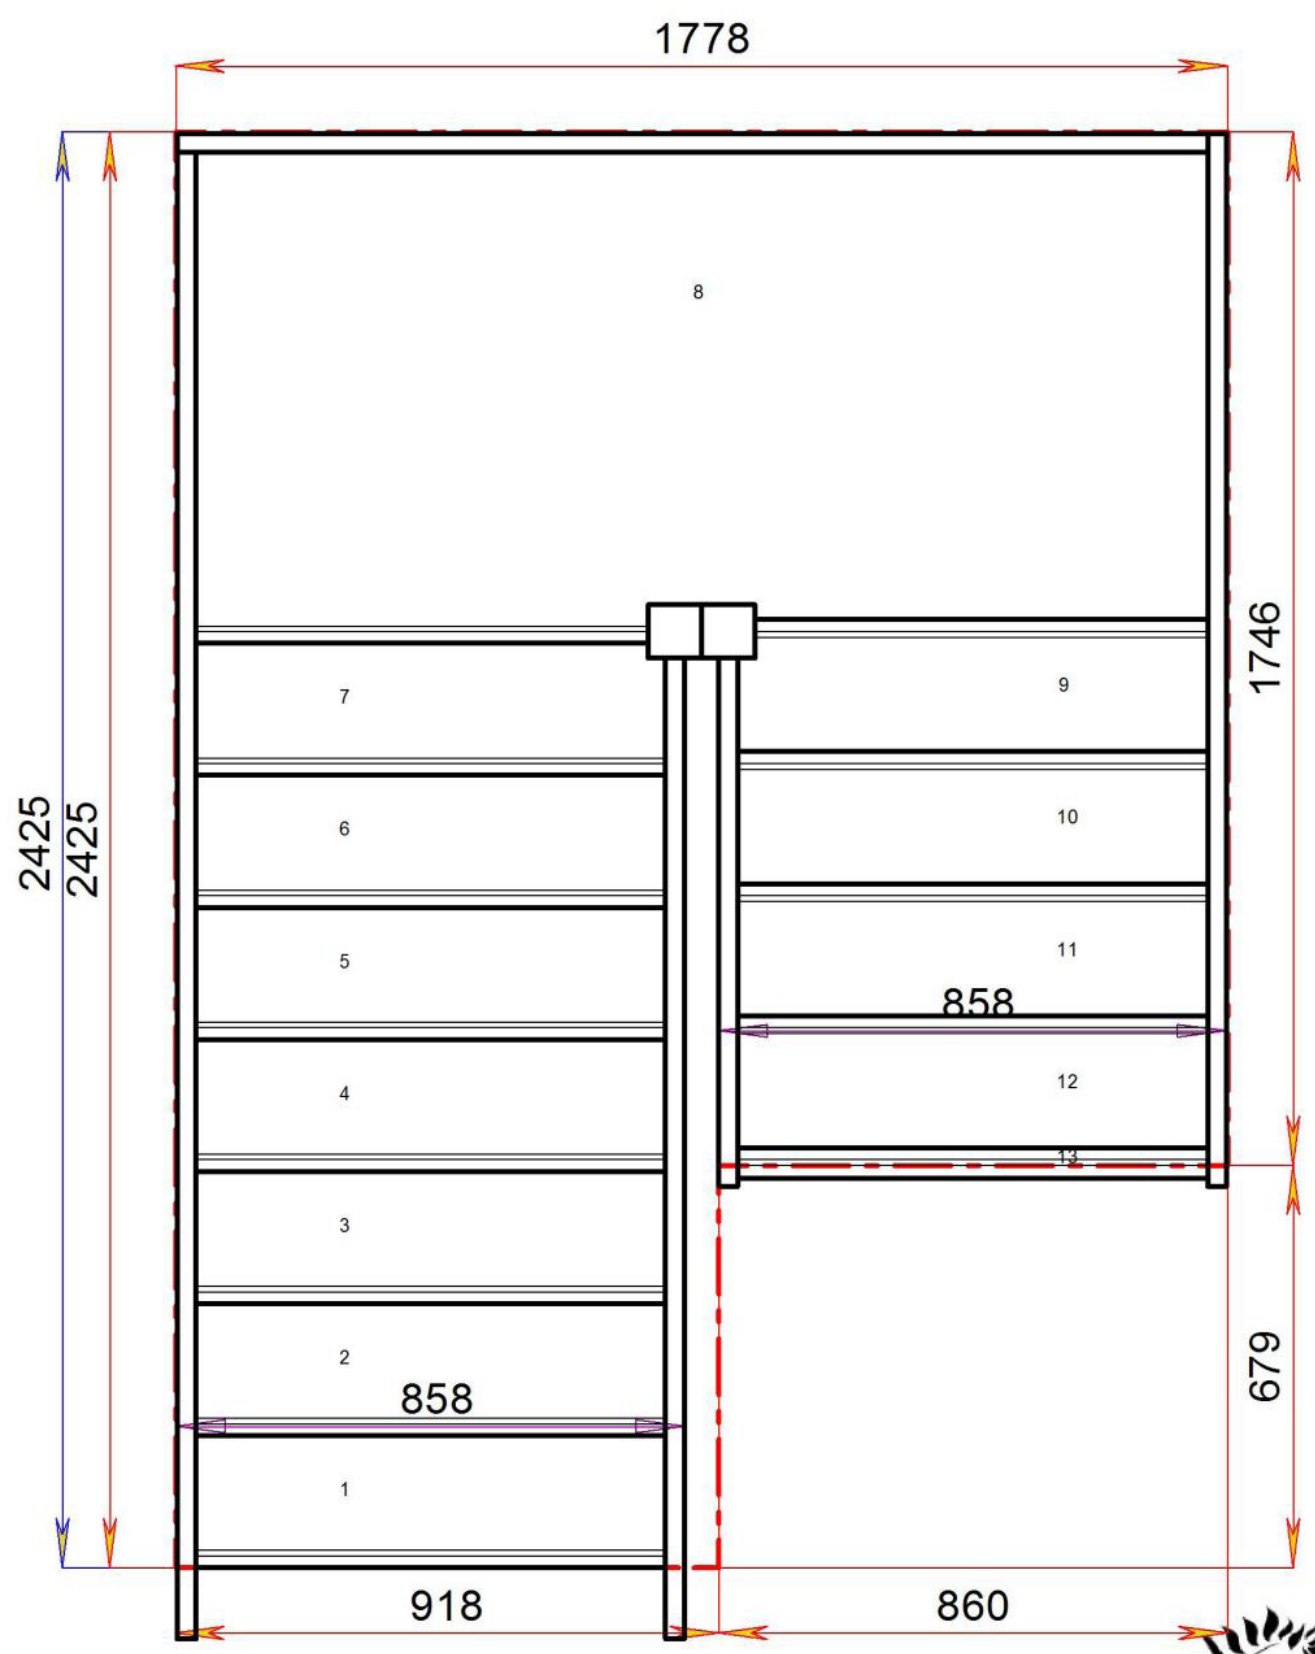

Stair Layouts-HL

S7HL4N-RH

Floor to floor height

2600.000 mm