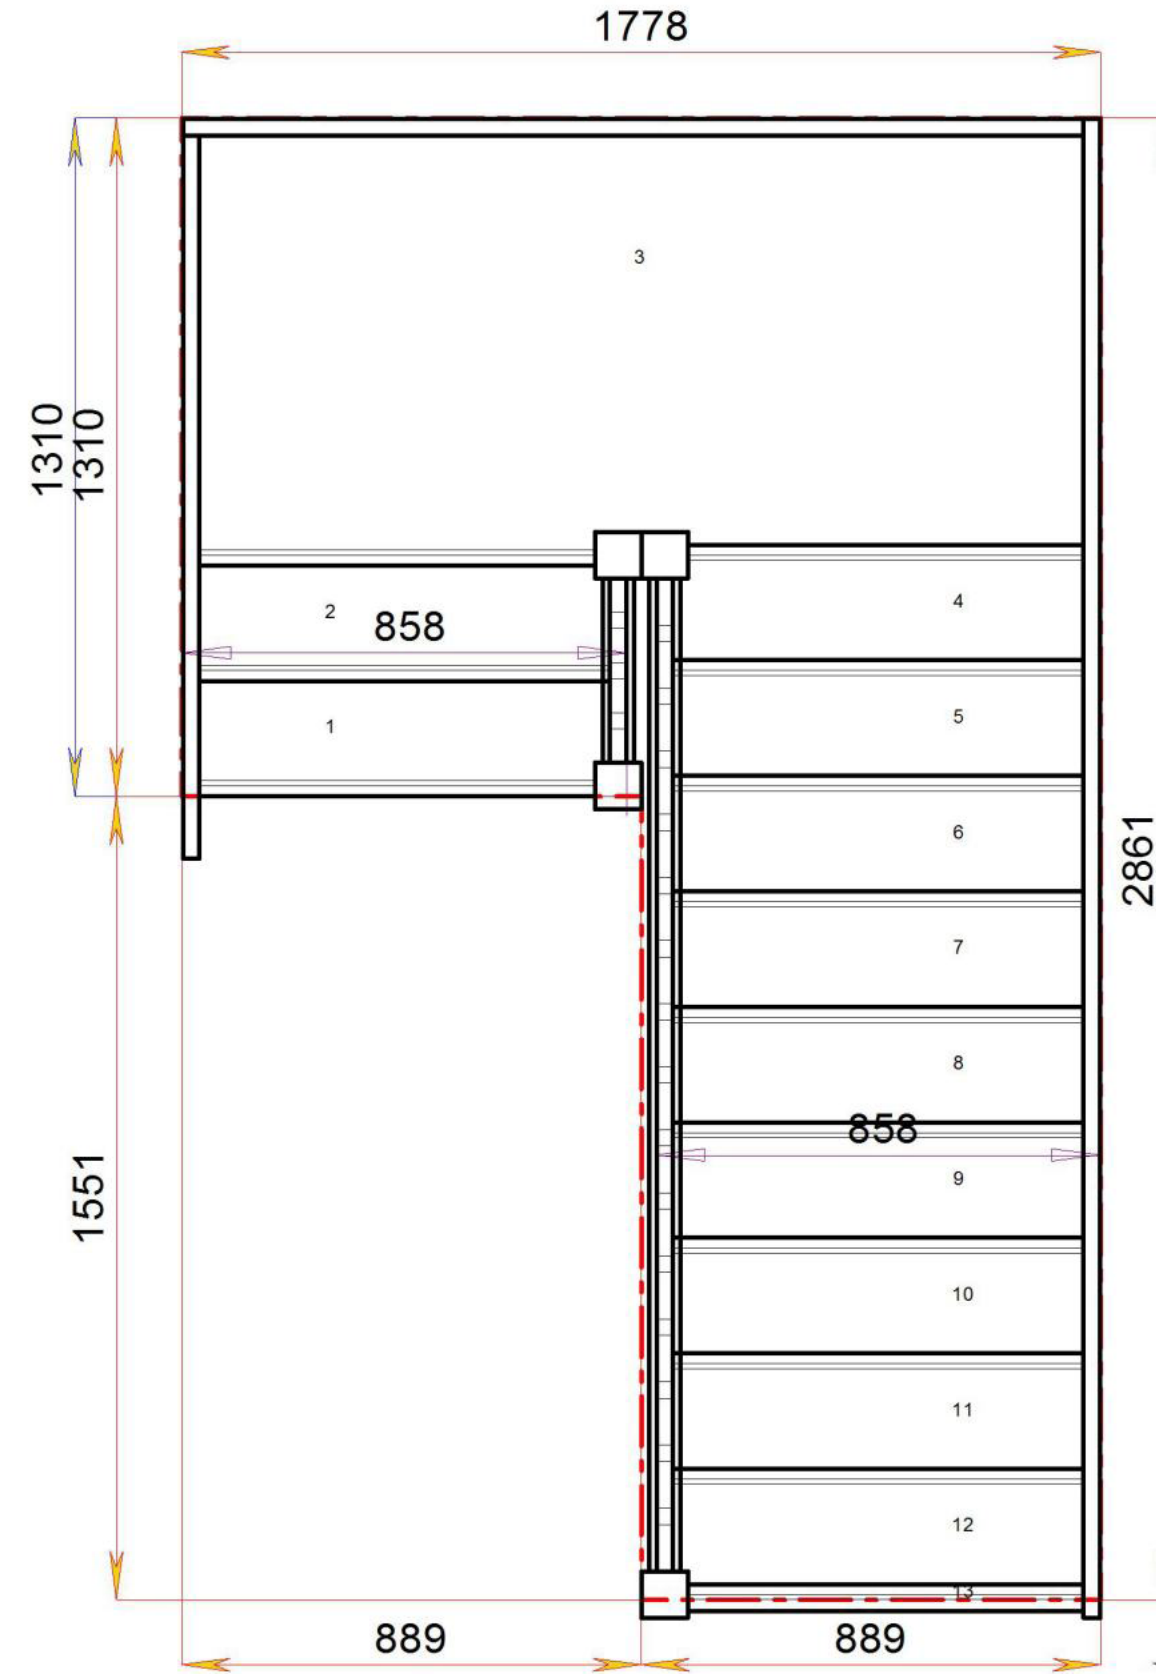

01952 608853
sales@stairplan.com

© 08006328 11035

© 08006328 11035

Stair Layouts-HL

S1HL10N-RH-HR

Stair:S1HL10N-RH-HR

Floor to floor height

2600.000 mm

Stair Layouts-HL

S2HL9N-RH-HR

Stair:S2HL9N-RH-HR

Floor to floor height

2600.000 mm

STAIRPLAN

Stair:S3HL8N-RH-HR

Stair Layouts-HL

S3HL8N-RH-HR

Floor to floor height

2600.000 mm

Stair Layouts-HL

S4HL7N-RH-HR

Stair:S4HL7N-RH-HR

Floor to floor height

2600.000 mm

© 08006328 11035

Most Popular Layout

Stair:S5HL6N-RH-HR

© 08006328 11035

Stair Layouts-HL

S5HL6N-RH-HR

Floor to floor height

2600.000 mm