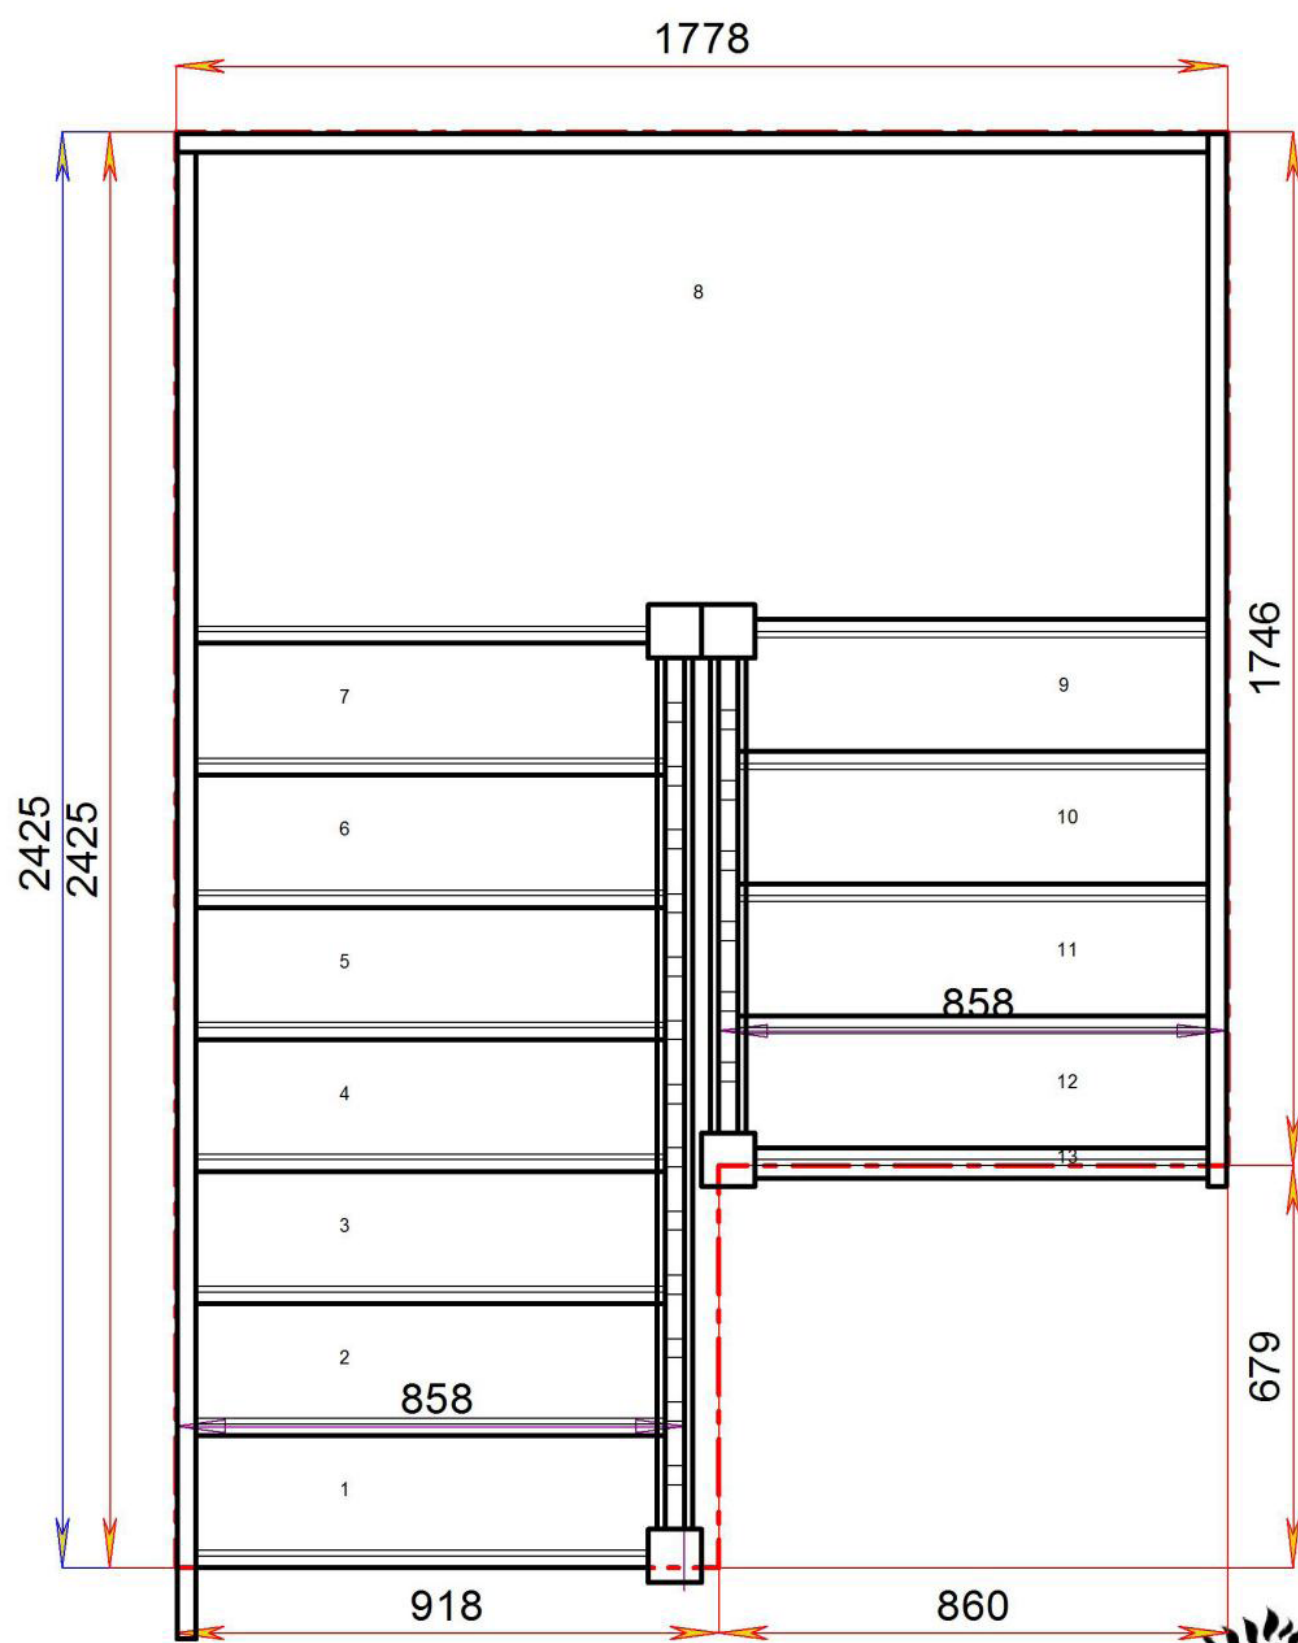

© 08006328 11035

Most Popular Layout

Stair:S5HL6N-RH-HR

© 08006328 11035

Stair Layouts-HL

S5HL6N-RH-HR

Floor to floor height

2600.000 mm

Stair:S6HL5N-RH-HR

Stair Layouts-HL

S6HL5N-RH-HR

Floor to floor height

2600.000 mm

Stair:S7HL4N-RH-HR

Stair Layouts-HL

S7HL4N-RH-HR

Floor to floor height

2600.000 mm

Stair:S8HL3N-RH-HR

Stair Layouts-HL

S8HL3N-RH-HR

Floor to floor height

2600.000 mm

Stair:S9HL2N-RH-HR

S10HL1N-RH-HR

Floor to floor height

2600.000 mm