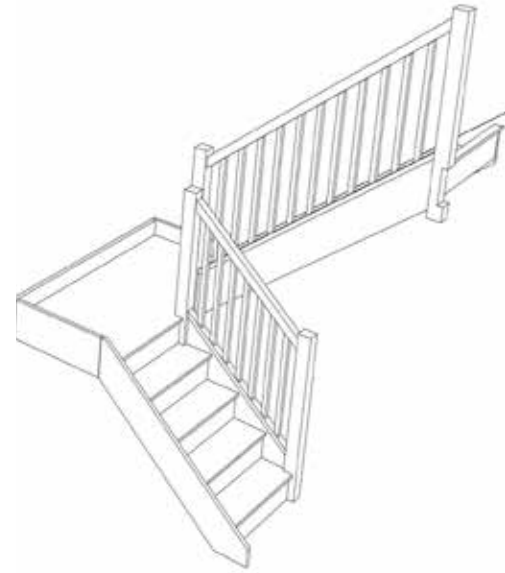

STAIRPLAN

Right Hand Half Landing Staircases - Plan Layouts - With Handrails

Stair:S1HL10N-RH-HR

Stair:S2HL9N-RH-HR

Stair:S3HL8N-RH-HR

Stair:S4HL7N-RH-HR

Stair:S5HL6N-RH-HR

Stair:S6HL5N-RH-HR

Stair:S7HL4N-RH-HR

Stair:S8HL3N-RH-HR

Stair:S9HL2N-RH-HR

Stair:S10HL1N-RH-HR

Call or Email us with the Plan Reference for a quotation

Full choice of [Model/Specifications](#) available

All Sizes can be customised let us have your floor to floor height and stairwell opening dimensions

01952 608853
sales@stairplan.com

© 08006328 11035

© 08006328 11035

Stair Layouts-HL

S1HL10N-RH-HR

Stair:S1HL10N-RH-HR

Floor to floor height

2600.000 mm