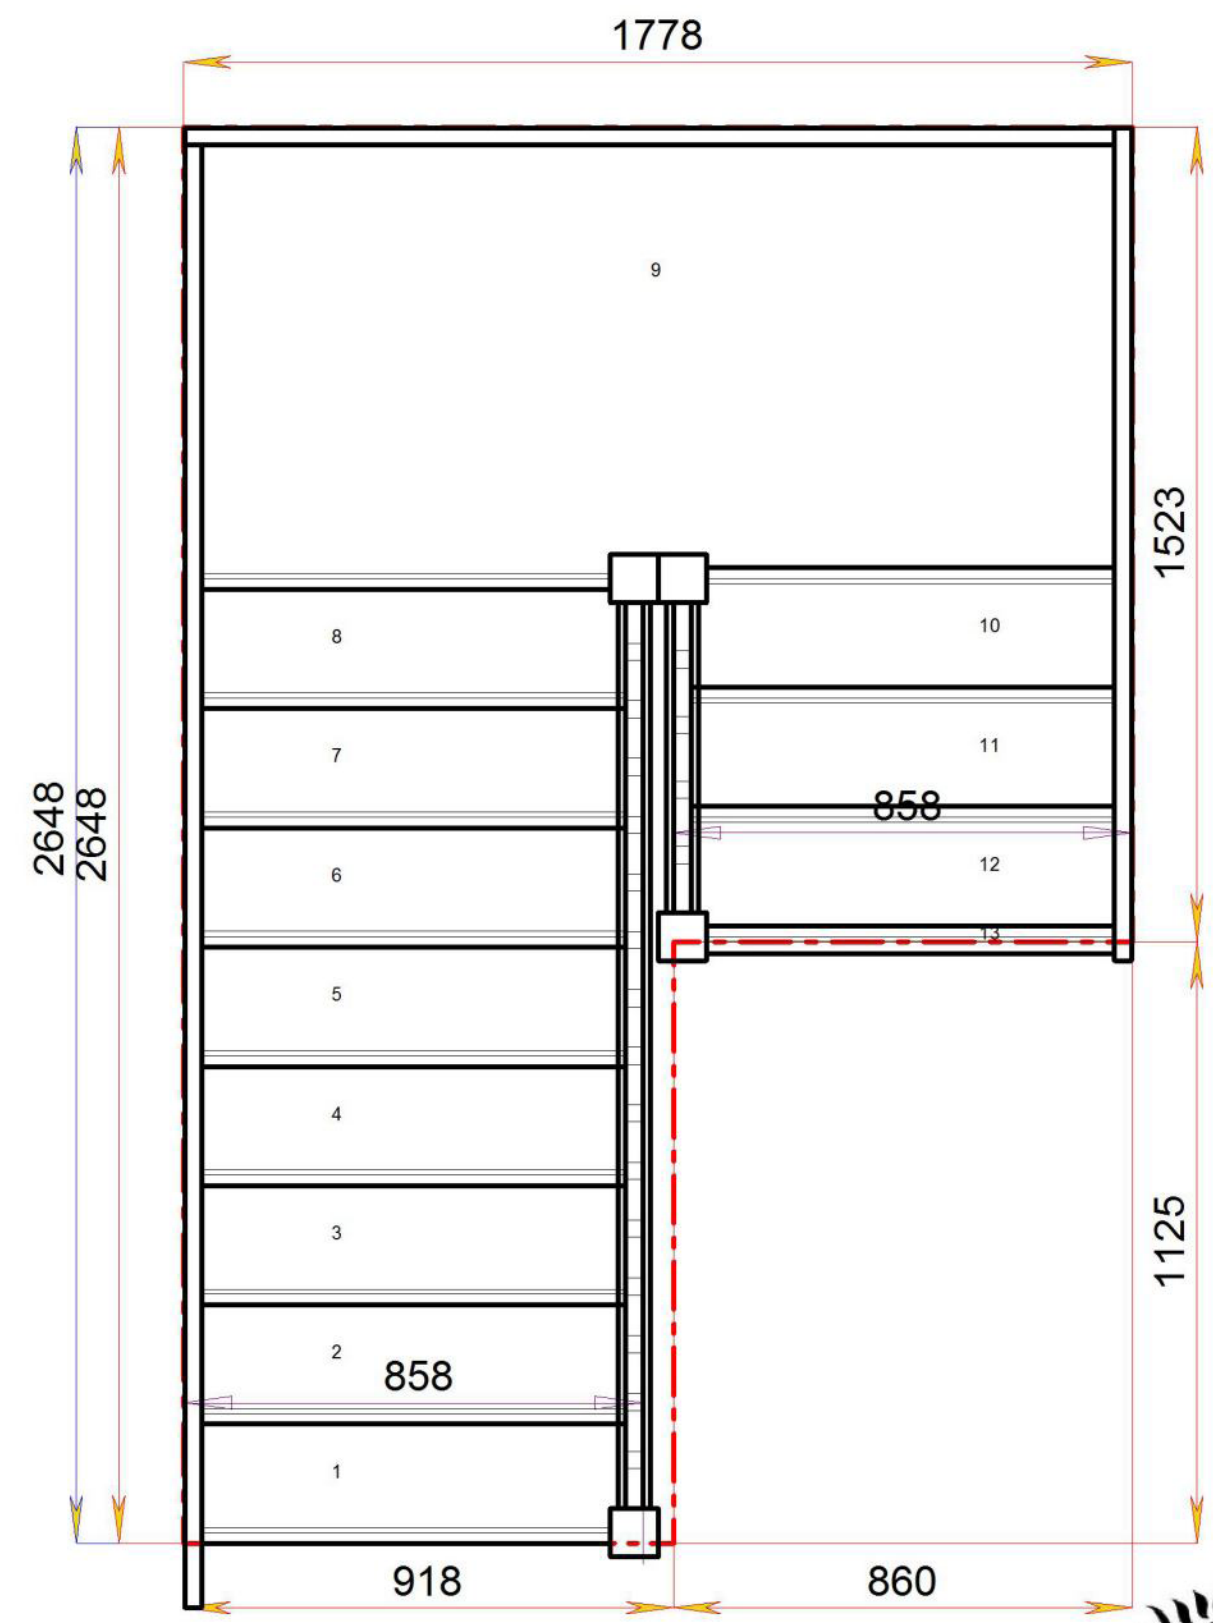

Stair:S6HL5N-RH-HR

Stair Layouts-HL

S6HL5N-RH-HR

Floor to floor height

2600.000 mm

Stair:S7HL4N-RH-HR

Stair Layouts-HL

S7HL4N-RH-HR

Floor to floor height

2600.000 mm

Stair:S8HL3N-RH-HR

Stair Layouts-HL

S8HL3N-RH-HR

Floor to floor height

2600.000 mm

Stair:S9HL2N-RH-HR

Stair Layouts-HL

S9HL2N-RH-HR

Floor to floor height

2600.000 mm

© 080906328 11035

Stair:S10HL1N-RH-HR

© 080906328 11035

Stair Layouts-HL

S10HL1N-RH-HR

Floor to floor height

2600.000 mm