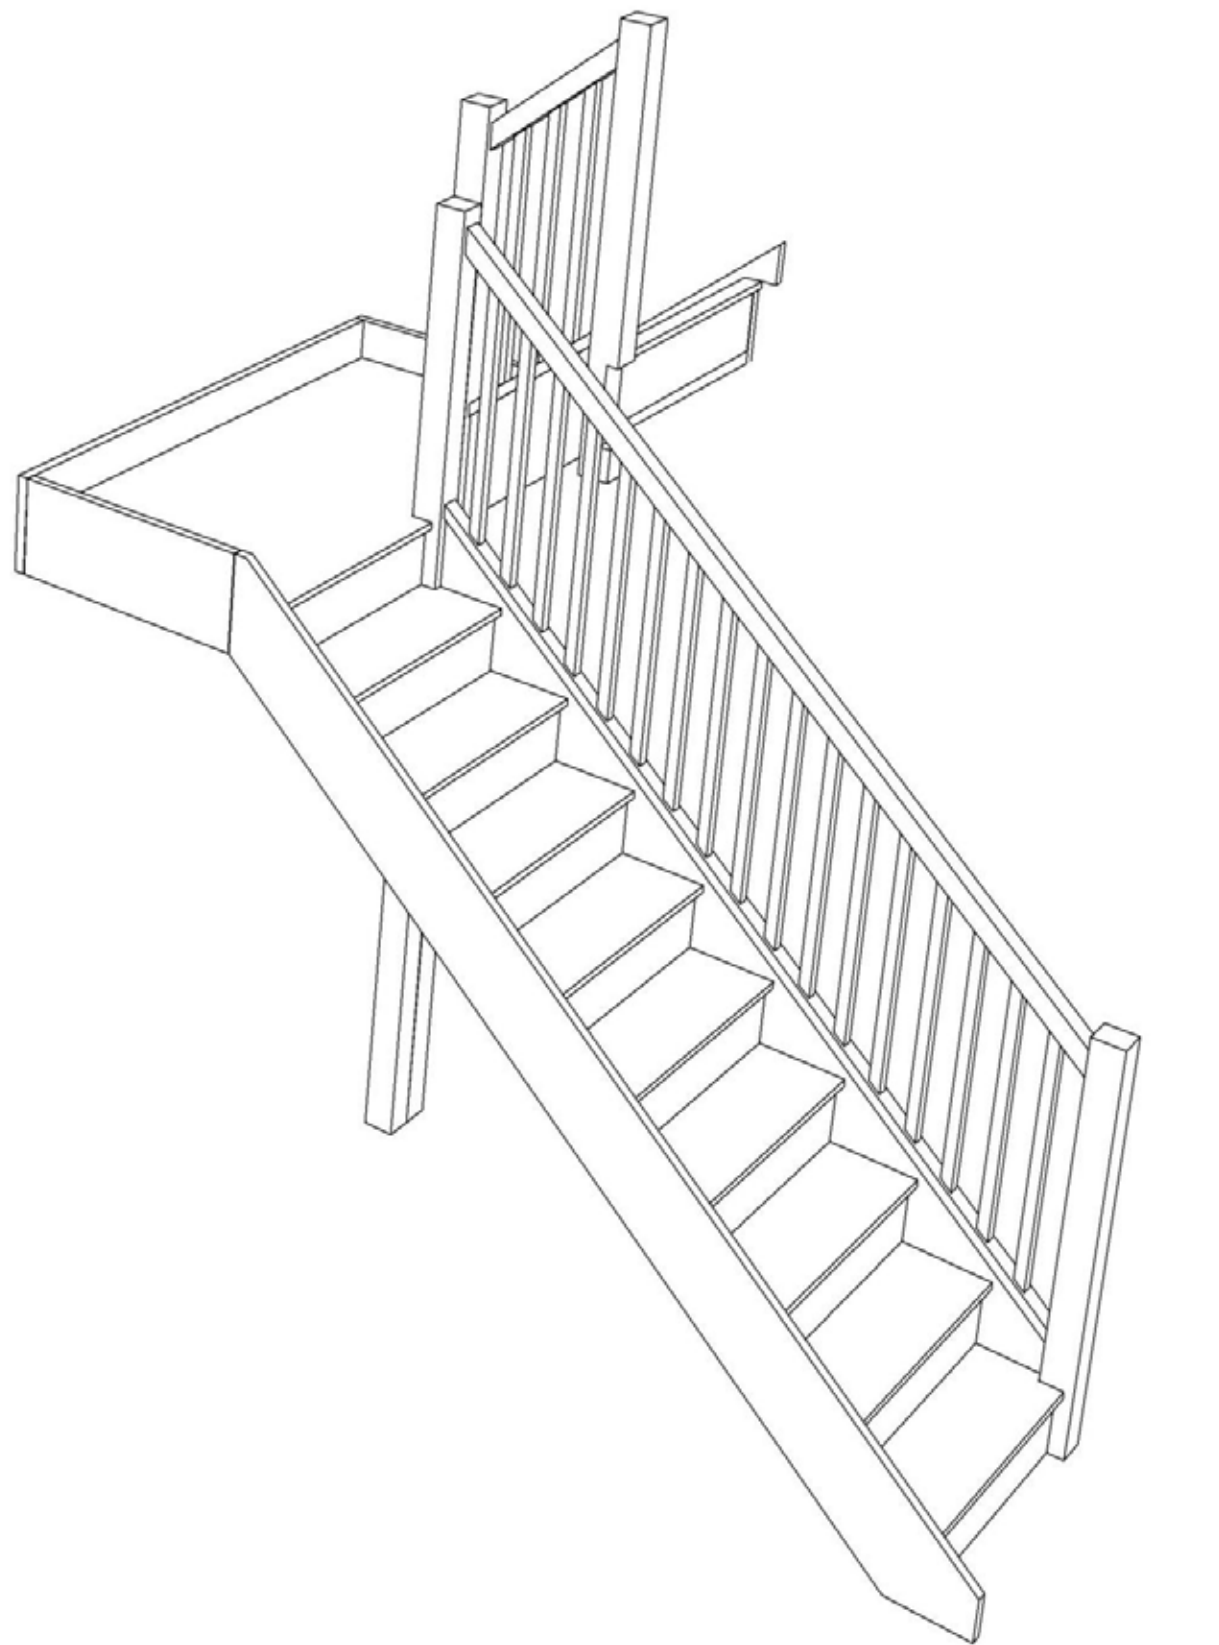

STAIRPLAN

Right Hand Half Landing Staircases - Plan Layouts - With Handrails

Stair:S1HL10N-RH-HR

Stair:S2HL9N-RH-HR

Stair:S3HL8N-RH-HR

Stair:S4HL7N-RH-HR

Stair:S5HL6N-RH-HR

Stair:S6HL5N-RH-HR

Floor to floor height

2600.000 mm

Stair:S8HL3N-RH-HR

Stair Layouts-HL

S8HL3N-RH-HR

Floor to floor height

2600.000 mm

Stair:S9HL2N-RH-HR