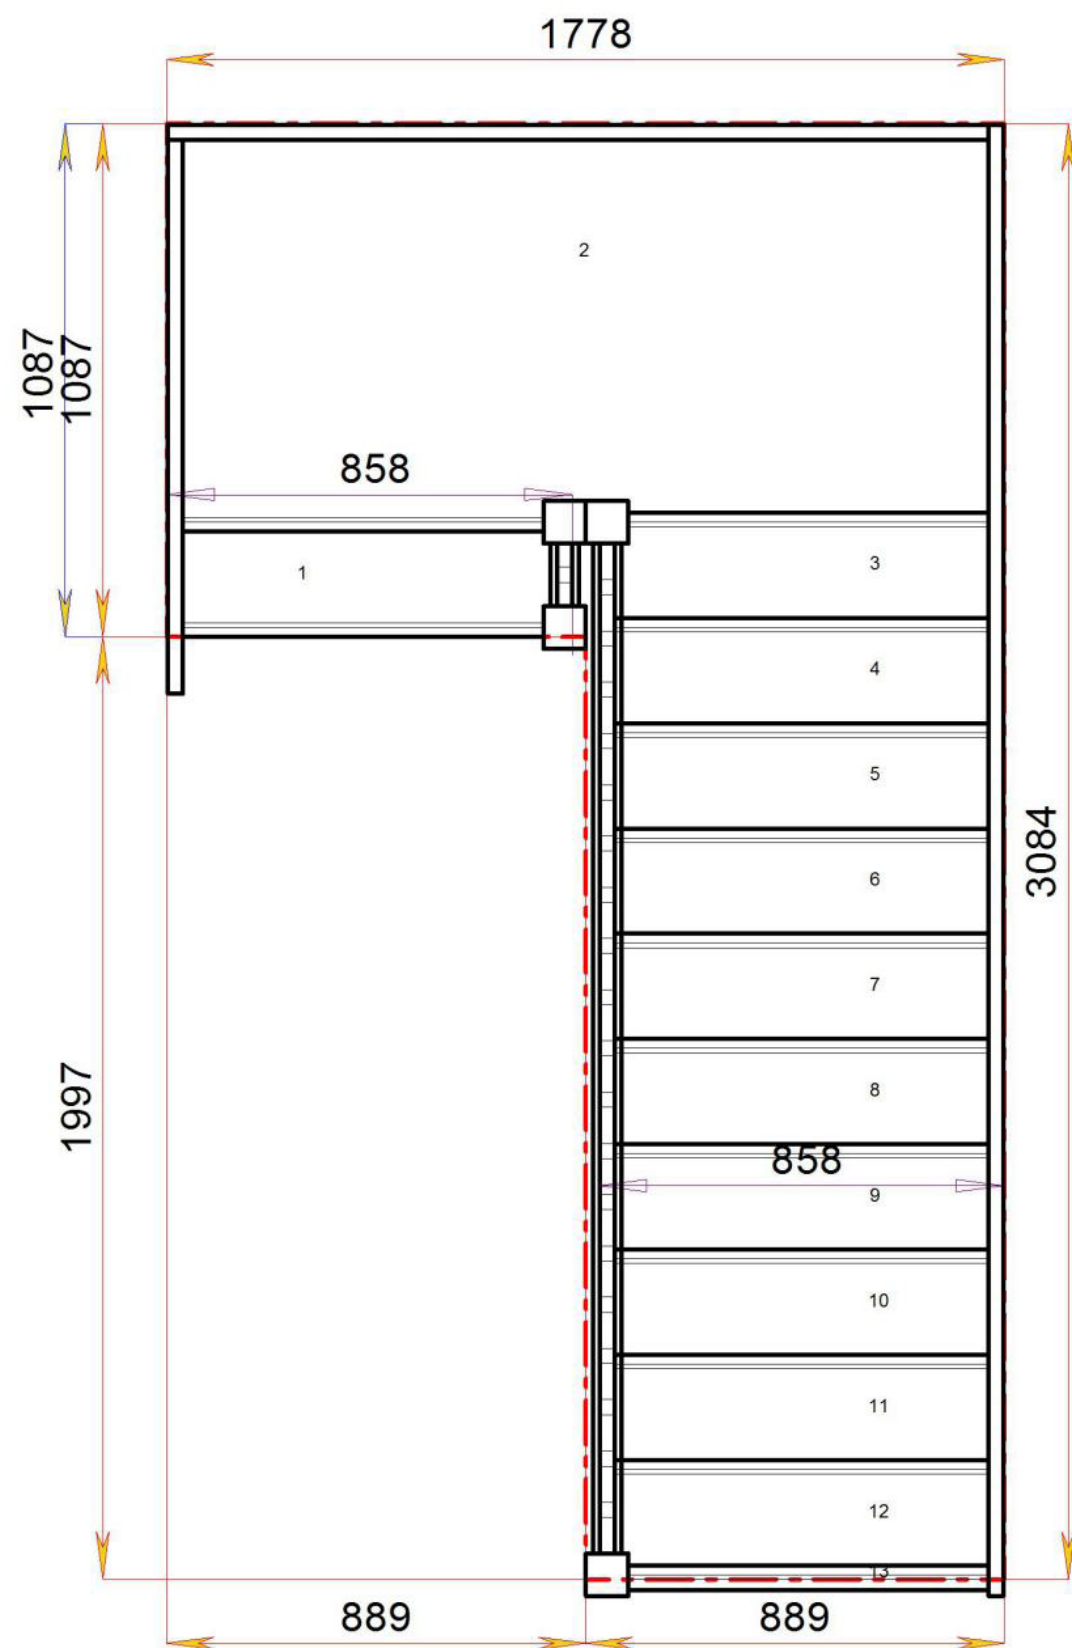

01952 608853
sales@stairplan.com

© 08006328 11035

© 08006328 11035

Stair Layouts-HL

S1HL10N-RH-HR

Stair:S1HL10N-RH-HR

Floor to floor height

2600.000 mm

Stair Layouts-HL

S2HL9N-RH-HR

Stair:S2HL9N-RH-HR

Floor to floor height

2600.000 mm

STAIRPLAN

Stair:S3HL8N-RH-HR

Stair Layouts-HL

S3HL8N-RH-HR

Floor to floor height

2600.000 mm

Stair Layouts-HL

S4HL7N-RH-HR

Stair:S4HL7N-RH-HR

Floor to floor height

2600.000 mm

S10HL1N-RH-HR

Floor to floor height

2600.000 mm