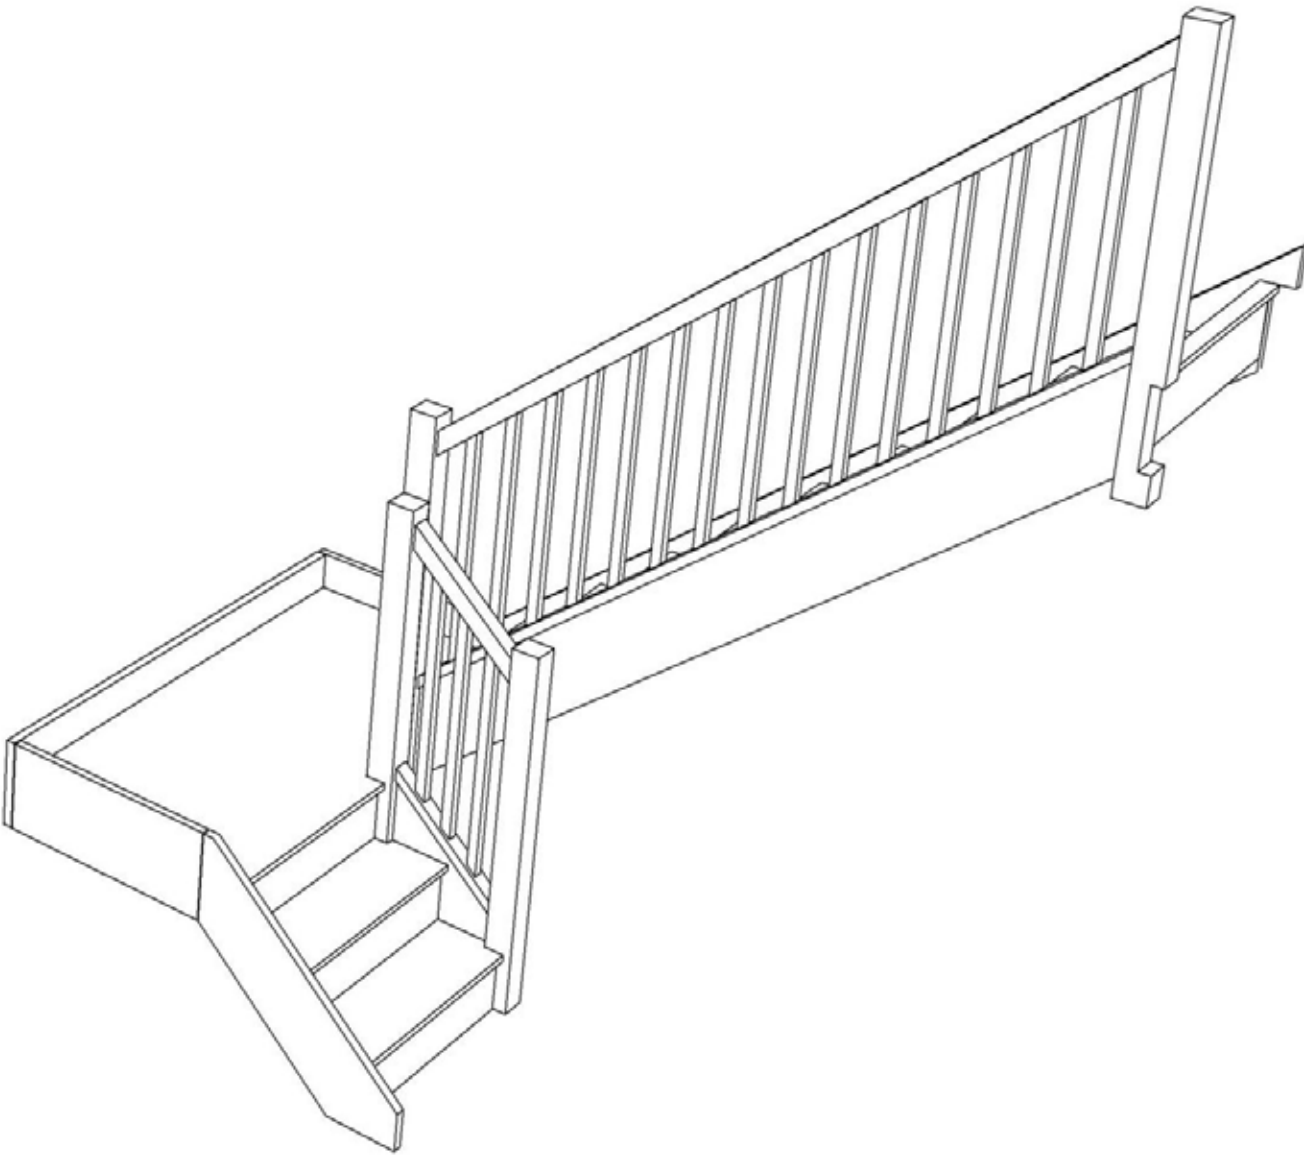

STAIRPLAN

Right Hand Half Landing Staircases - Plan Layouts - With Handrails

Stair:S1HL10N-RH-HR

Stair:S2HL9N-RH-HR

Stair:S3HL8N-RH-HR

Stair:S4HL7N-RH-HR

Stair:S5HL6N-RH-HR

Stair:S6HL5N-RH-HR

01952 608853
sales@stairplan.com

© 08006328 11035

© 08006328 11035

Stair Layouts-HL

S1HL10N-RH-HR

Stair:S1HL10N-RH-HR

Floor to floor height

2600.000 mm

Stair Layouts-HL

S2HL9N-RH-HR

Stair:S2HL9N-RH-HR

Floor to floor height

2600.000 mm

STAIRPLAN

Stair:S3HL8N-RH-HR

Stair Layouts-HL