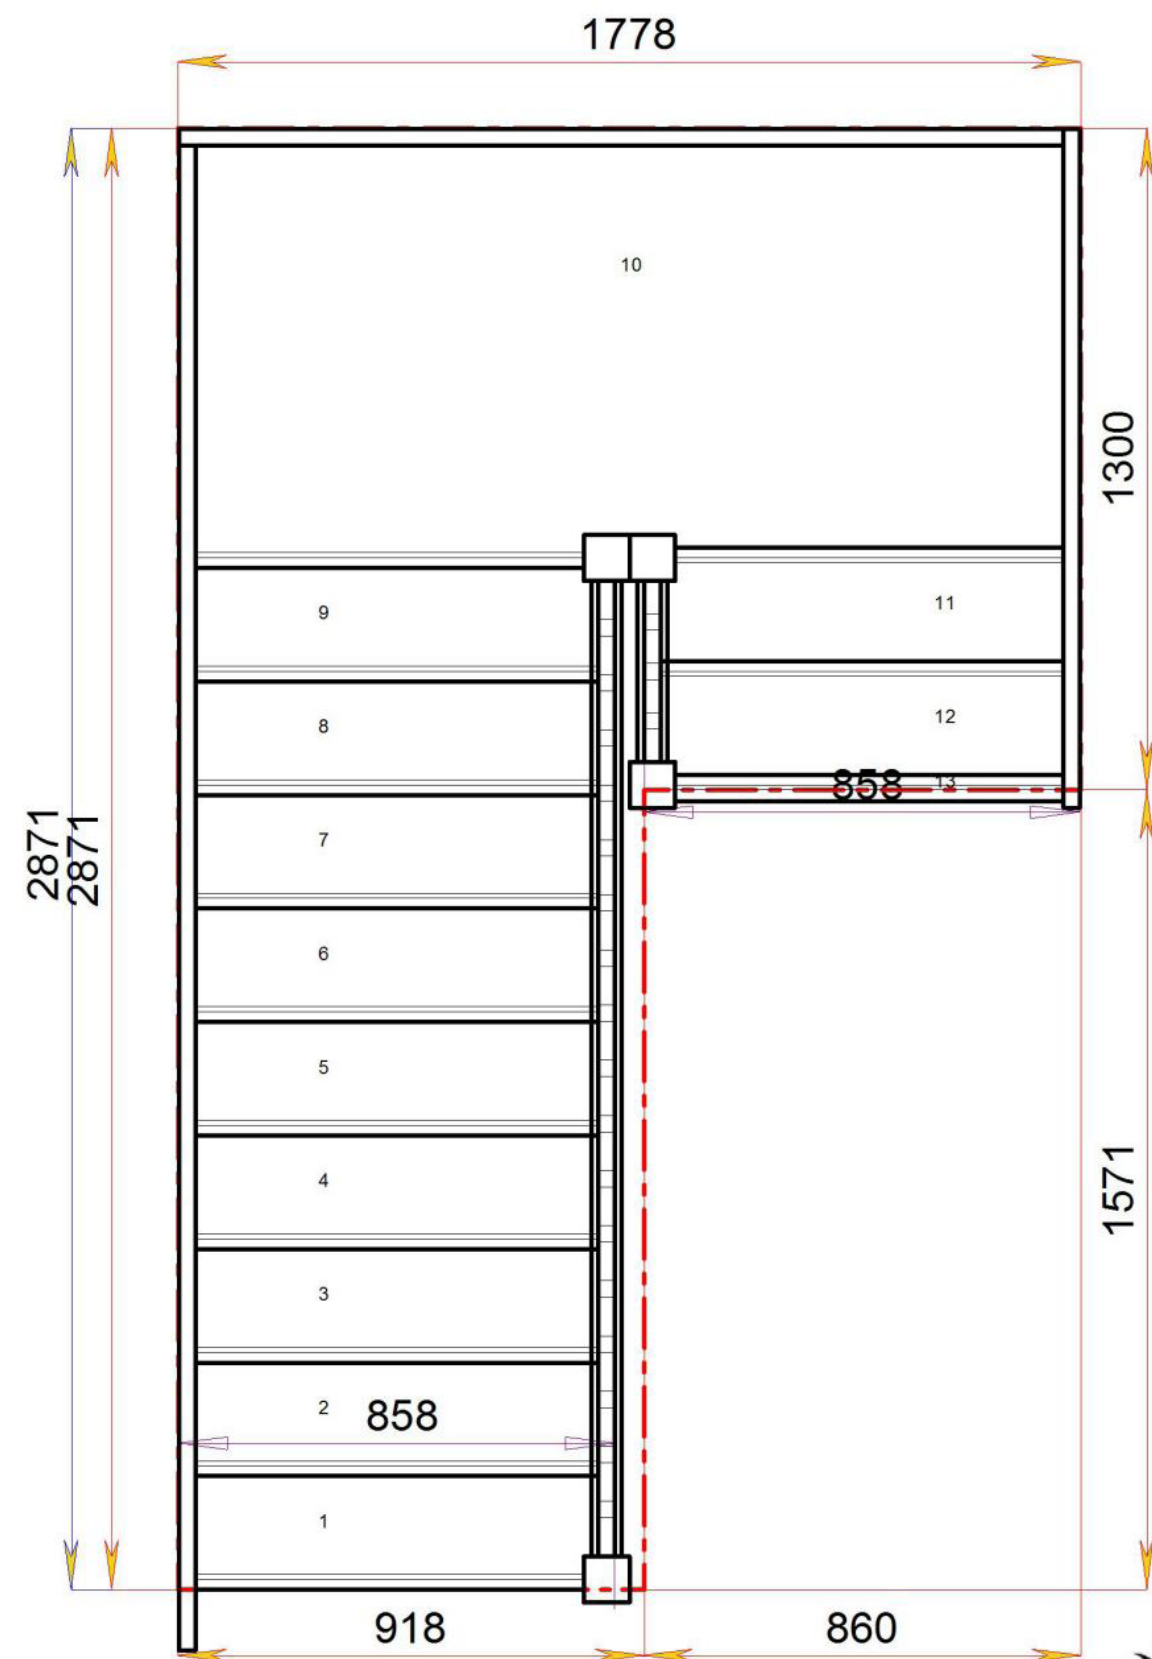

Stair:S6HL5N-RH-HR

Stair Layouts-HL

S6HL5N-RH-HR

Floor to floor height

2600.000 mm

Stair:S7HL4N-RH-HR

Stair Layouts-HL

S7HL4N-RH-HR

Floor to floor height

2600.000 mm

Stair:S8HL3N-RH-HR

Stair Layouts-HL

S8HL3N-RH-HR

Floor to floor height

2600.000 mm

Stair:S9HL2N-RH-HR

Stair Layouts-HL

S9HL2N-RH-HR

Floor to floor height

2600.000 mm

© 080906328 11035

Stair:S10HL1N-RH-HR

© 080906328 11035

Stair Layouts-HL

S10HL1N-RH-HR

Floor to floor height

2600.000 mm