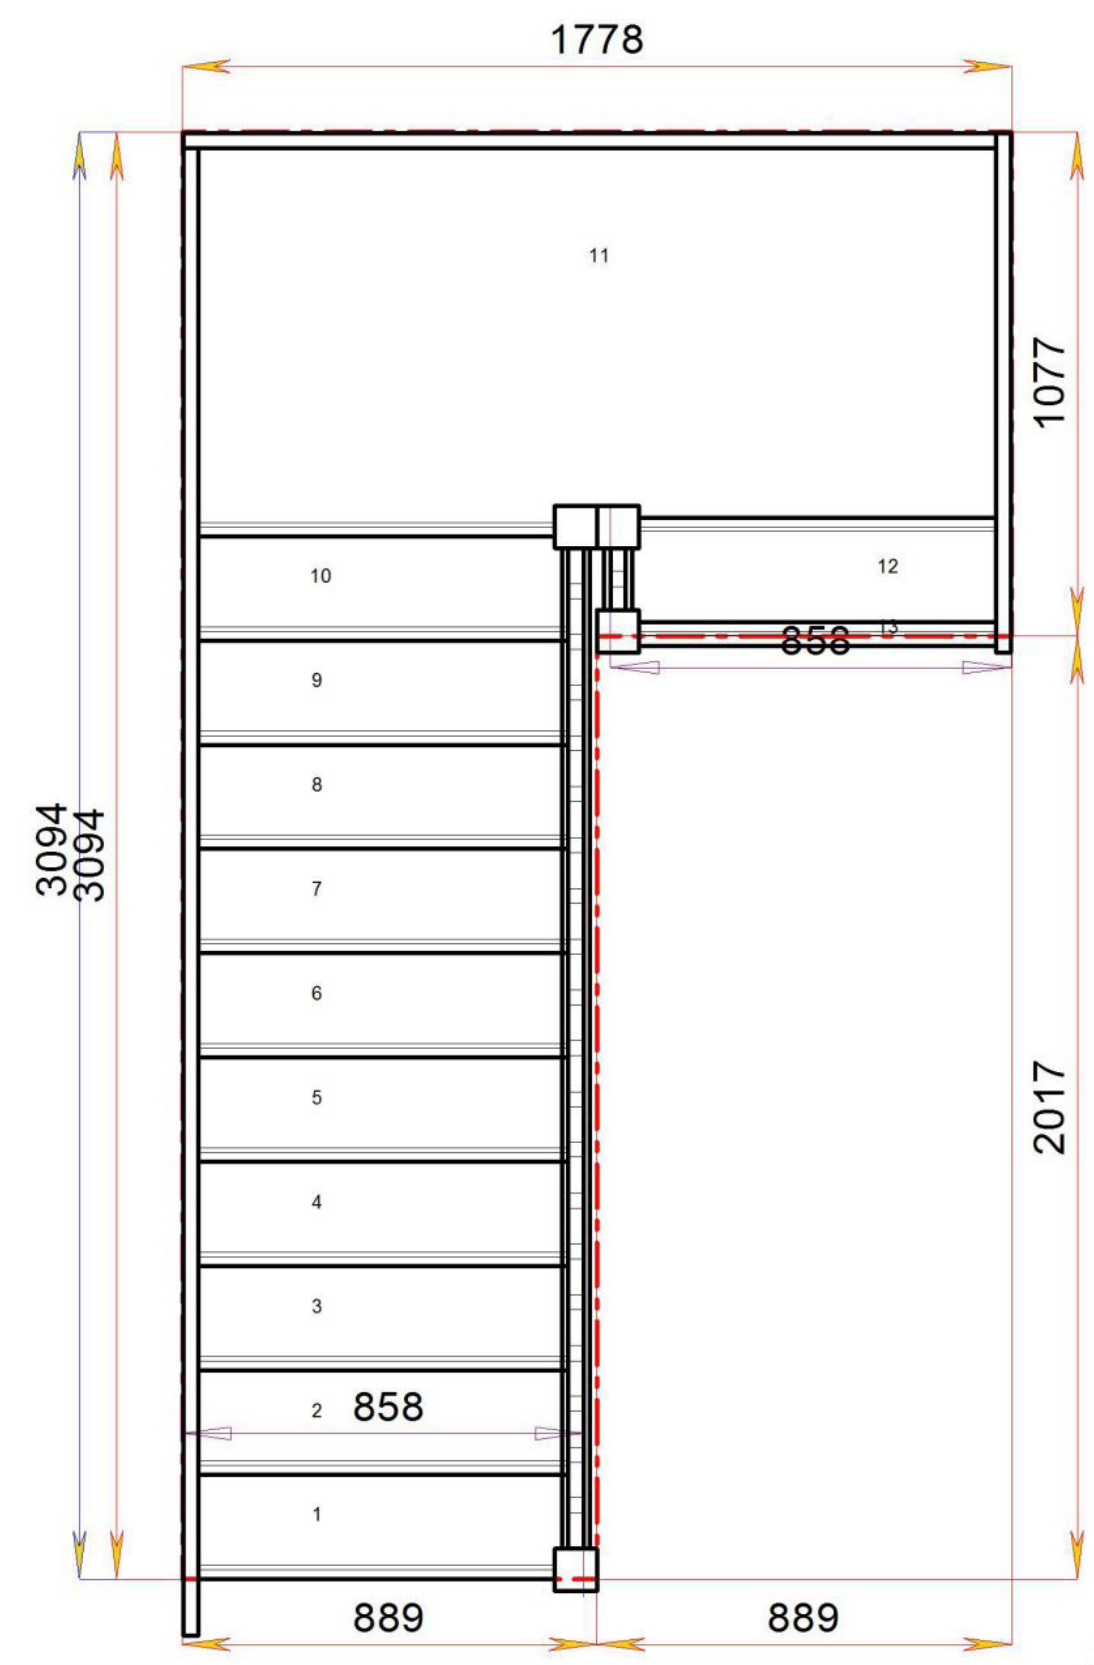

Stair:S6HL5N-RH-HR

Stair Layouts-HL

S6HL5N-RH-HR

Floor to floor height

2600.000 mm

Stair:S7HL4N-RH-HR

Stair Layouts-HL

S7HL4N-RH-HR

Floor to floor height

2600.000 mm

Stair:S8HL3N-RH-HR

Stair Layouts-HL

S8HL3N-RH-HR

Floor to floor height

2600.000 mm

Stair:S9HL2N-RH-HR

Stair Layouts-HL

S9HL2N-RH-HR

Floor to floor height

2600.000 mm

© 080906328 11035

Stair:S10HL1N-RH-HR

© 080906328 11035

Stair Layouts-HL

S10HL1N-RH-HR

Floor to floor height

2600.000 mm