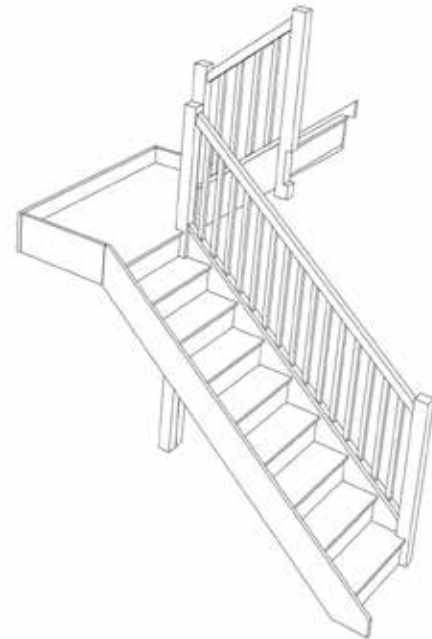

STAIRPLAN

Right Hand Half Landing Staircases - Plan Layouts - With Handrails

Stair:S1HL10N-RH-HR

Stair:S2HL9N-RH-HR

Stair:S3HL8N-RH-HR

Stair:S4HL7N-RH-HR

Stair:S5HL6N-RH-HR

Stair:S6HL5N-RH-HR

Stair:S7HL4N-RH-HR

Stair:S8HL3N-RH-HR

Stair:S9HL2N-RH-HR

Stair:S10HL1N-RH-HR

Call or Email us with the Plan Reference for a quotation

Full choice of [Model/Specifications](#) available

All Sizes can be customised let us have your floor to floor height and stairwell opening dimensions

01952 608853
sales@stairplan.com

© 08006328 11035

© 08006328 11035

Stair Layouts-HL

S1HL10N-RH-HR

Stair:S1HL10N-RH-HR

Floor to floor height

2600.000 mm