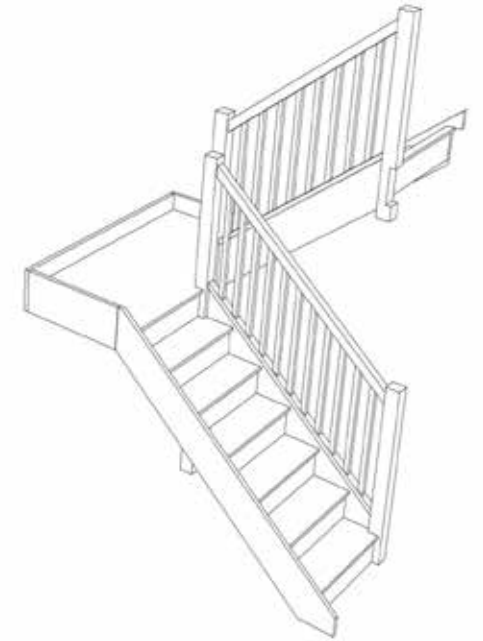

STAIRPLAN

Right Hand Half Landing Staircases - Plan Layouts - With Handrails

Stair:S1HL10N-RH-HR

Stair:S2HL9N-RH-HR

Stair:S3HL8N-RH-HR

Stair:S4HL7N-RH-HR

Stair:S5HL6N-RH-HR

Stair:S6HL5N-RH-HR

Stair:S7HL4N-RH-HR

Stair:S8HL3N-RH-HR

Stair:S9HL2N-RH-HR

Stair:S10HL1N-RH-HR

Call or Email us with the Plan Reference for a quotation

Full choice of [Model/Specifications](#) available

All Sizes can be customised let us have your floor to floor height and stairwell opening dimensions

01952 608853
sales@stairplan.com

© 08006328 11035

© 08006328 11035

Stair Layouts-HL

S1HL10N-RH-HR

Stair:S1HL10N-RH-HR

Floor to floor height

2600.000 mm