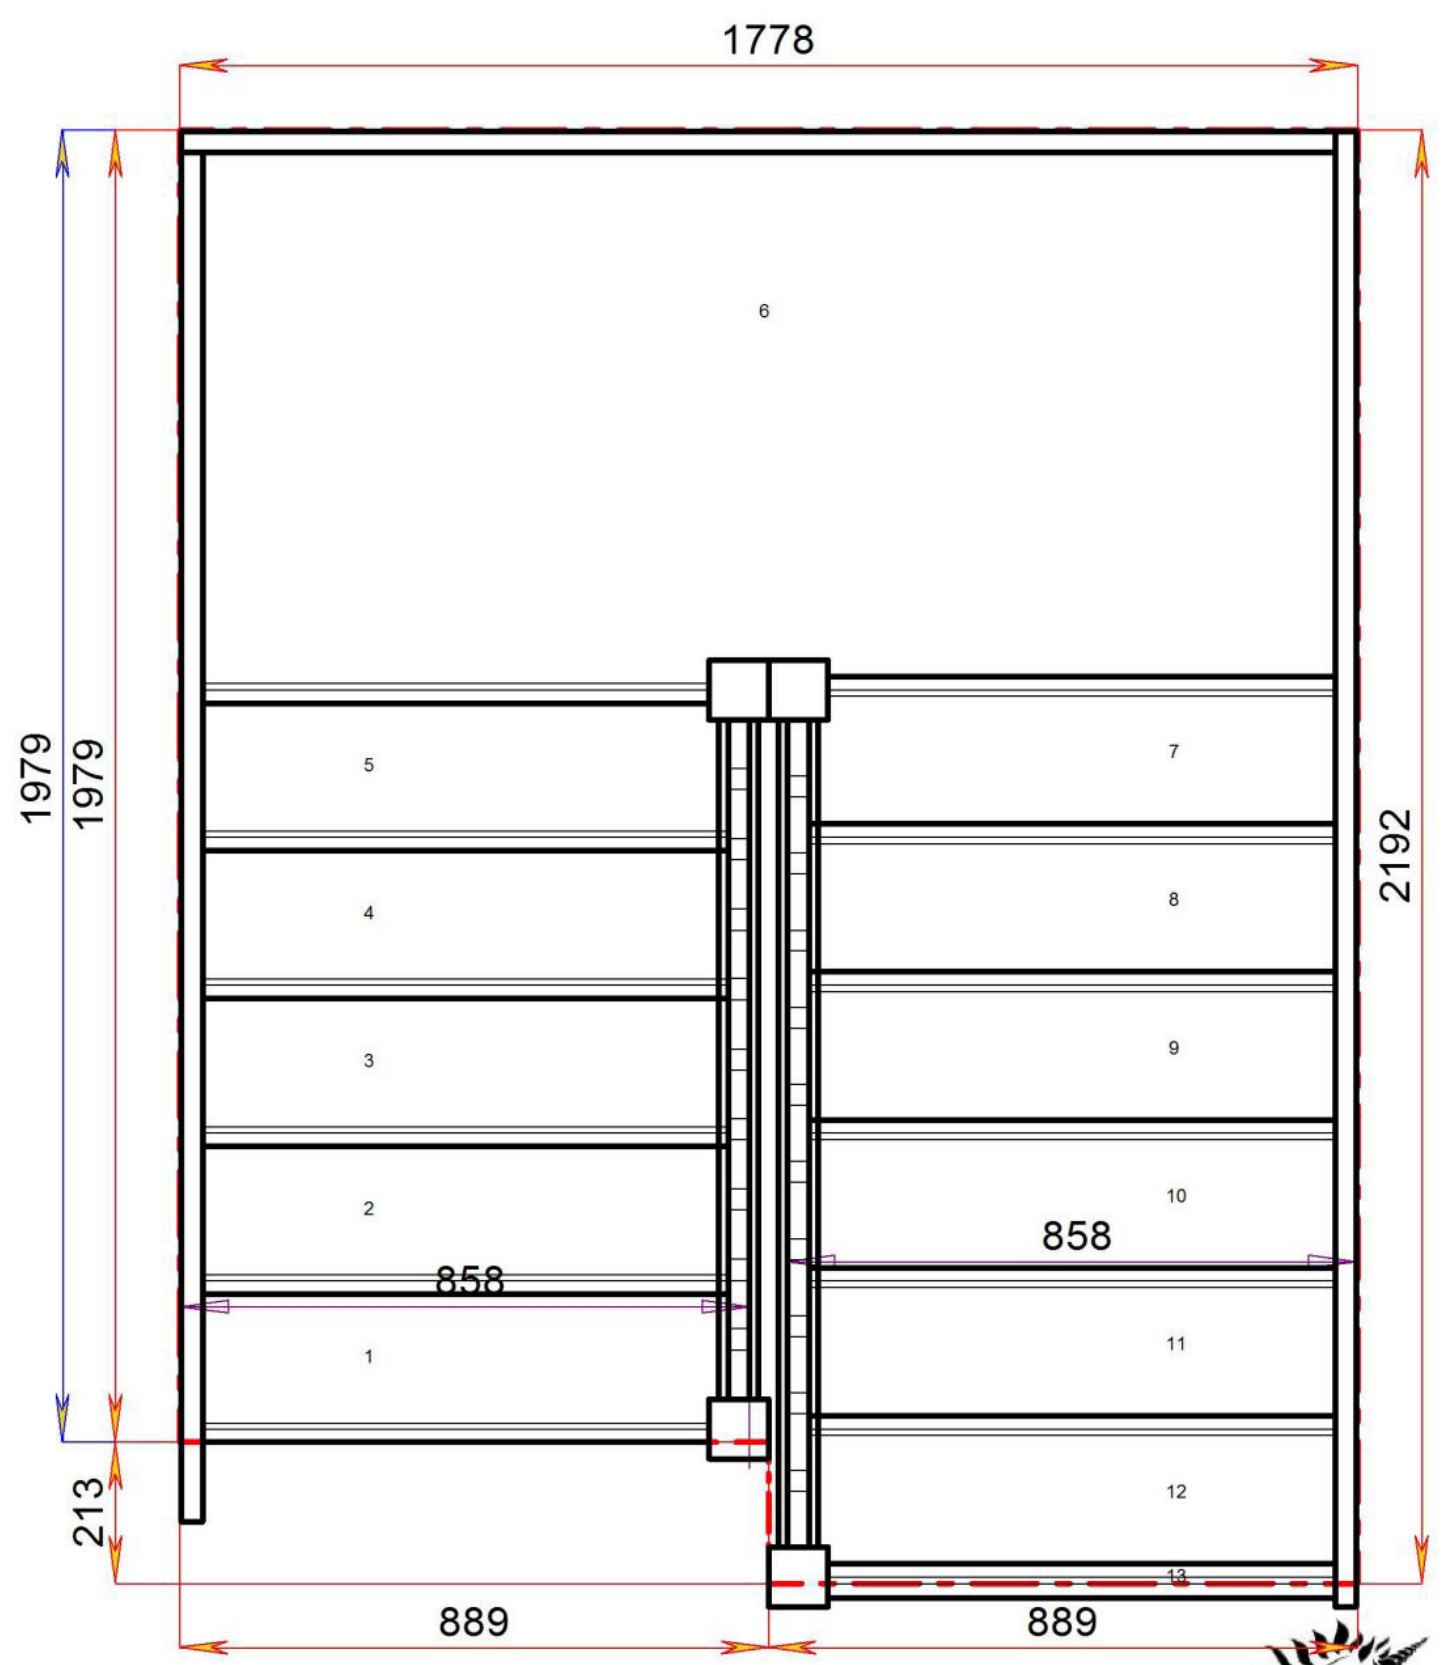

S3HL8N-RH-HR

Floor to floor height

2600.000 mm

Stair Layouts-HL

S4HL7N-RH-HR

Stair:S4HL7N-RH-HR

Floor to floor height

2600.000 mm

© 08006328 11035

Most Popular Layout

Stair:S5HL6N-RH-HR

© 08006328 11035

Stair Layouts-HL

S5HL6N-RH-HR

Floor to floor height

2600.000 mm

Stair:S6HL5N-RH-HR

Stair Layouts-HL

S6HL5N-RH-HR

Floor to floor height

2600.000 mm

Stair:S7HL4N-RH-HR

Stair Layouts-HL

S7HL4N-RH-HR

S10HL1N-RH-HR

Floor to floor height

2600.000 mm