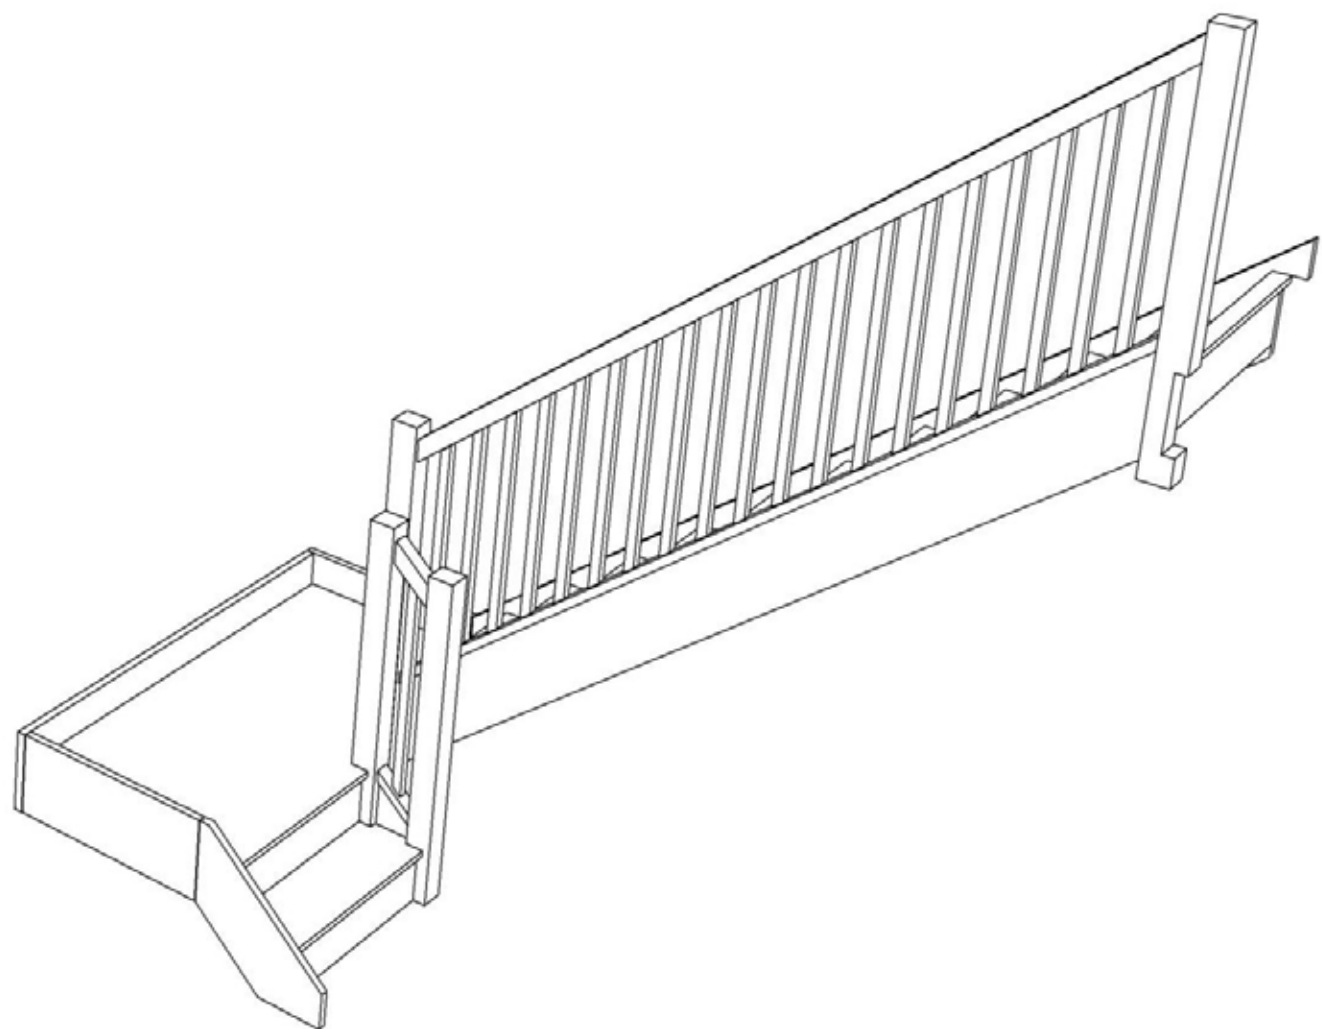

STAIRPLAN

Right Hand Half Landing Staircases - Plan Layouts - With Handrails

Stair:S1HL10N-RH-HR

Stair:S2HL9N-RH-HR

Stair:S3HL8N-RH-HR

Stair:S4HL7N-RH-HR

Stair:S5HL6N-RH-HR

Stair:S6HL5N-RH-HR

Stair:S7HL4N-RH-HR

Stair:S8HL3N-RH-HR

Stair:S9HL2N-RH-HR

Stair:S10HL1N-RH-HR

Call or Email us with the Plan Reference for a quotation

Full choice of [Model/Specifications](#) available

All Sizes can be customised let us have your floor to floor height and stairwell opening dimensions

01952 608853
sales@stairplan.com

© 08006328 11035

© 08006328 11035

Stair Layouts-HL

S1HL10N-RH-HR

Stair:S1HL10N-RH-HR

Floor to floor height

2600.000 mm