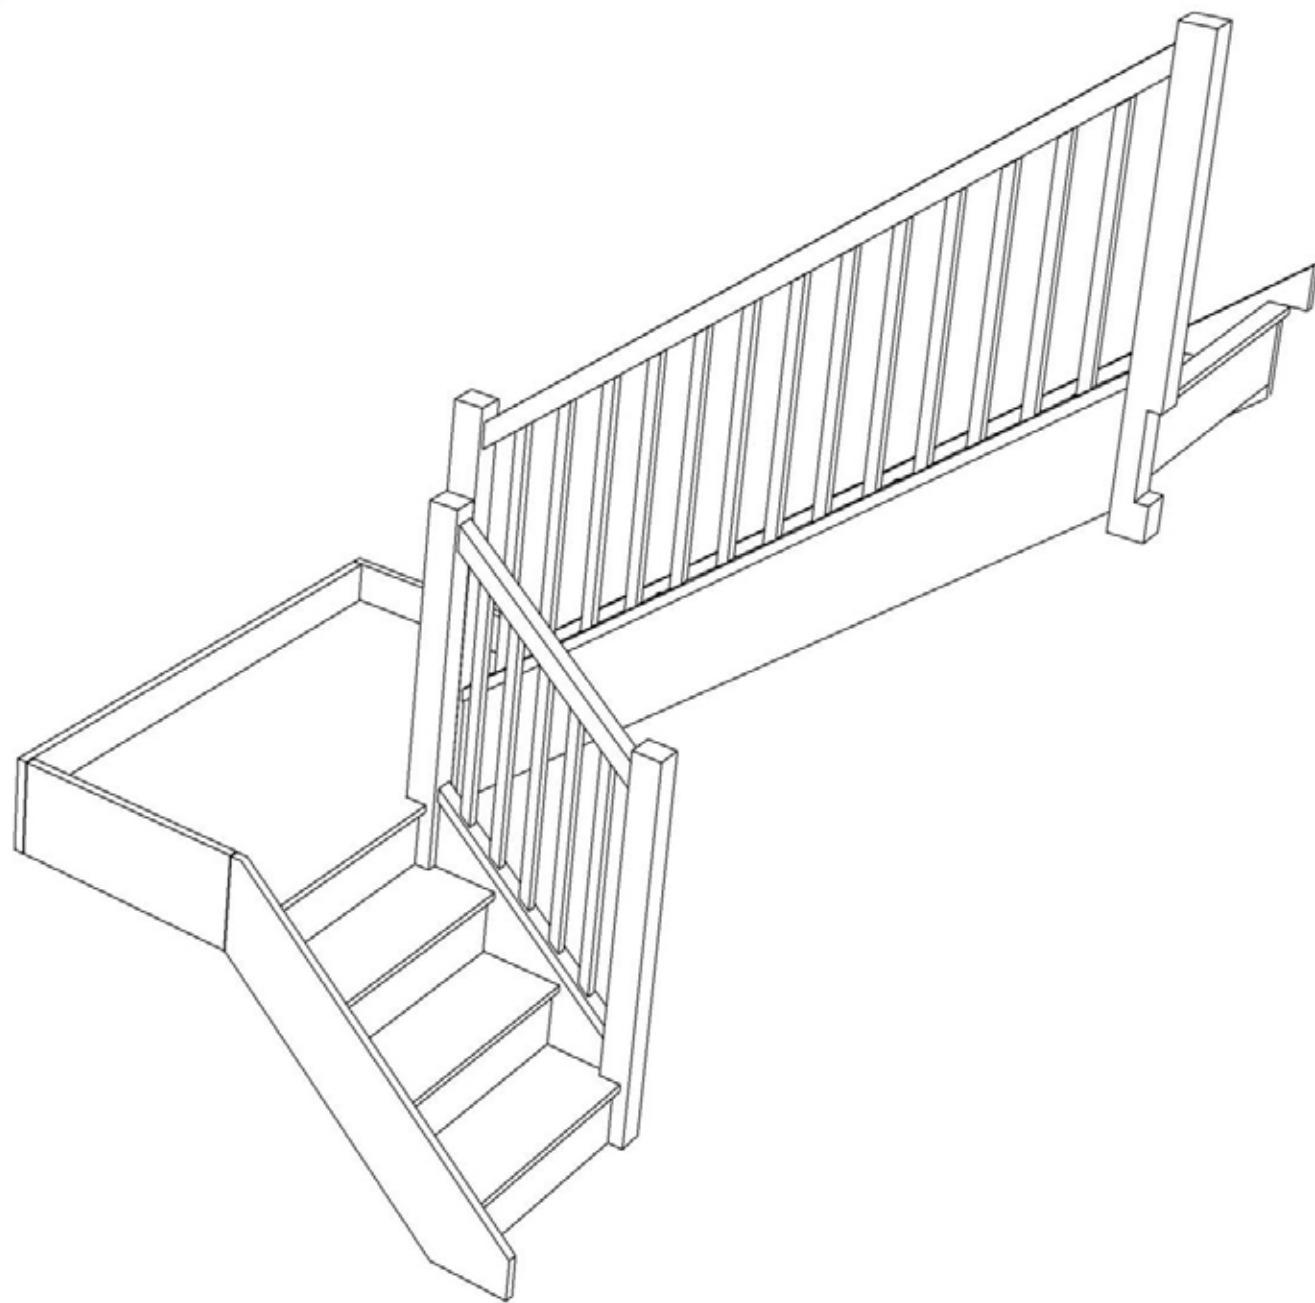

STAIRPLAN

Right Hand Half Landing Staircases - Plan Layouts - With Handrails

Stair:S1HL10N-RH-HR

Stair:S2HL9N-RH-HR

Stair:S3HL8N-RH-HR

Stair:S4HL7N-RH-HR

Stair:S5HL6N-RH-HR

Stair:S6HL5N-RH-HR

01952 608853
sales@stairplan.com

© 08006328 11035

© 08006328 11035

Stair Layouts-HL

S1HL10N-RH-HR

Stair:S1HL10N-RH-HR

Floor to floor height

2600.000 mm

Stair Layouts-HL

S2HL9N-RH-HR

Stair:S2HL9N-RH-HR

Floor to floor height

2600.000 mm

STAIRPLAN

Stair:S3HL8N-RH-HR

Stair Layouts-HL

S3HL8N-RH-HR

Floor to floor height

2600.000 mm

Stair Layouts-HL

S4HL7N-RH-HR

Stair:S4HL7N-RH-HR

Floor to floor height

2600.000 mm