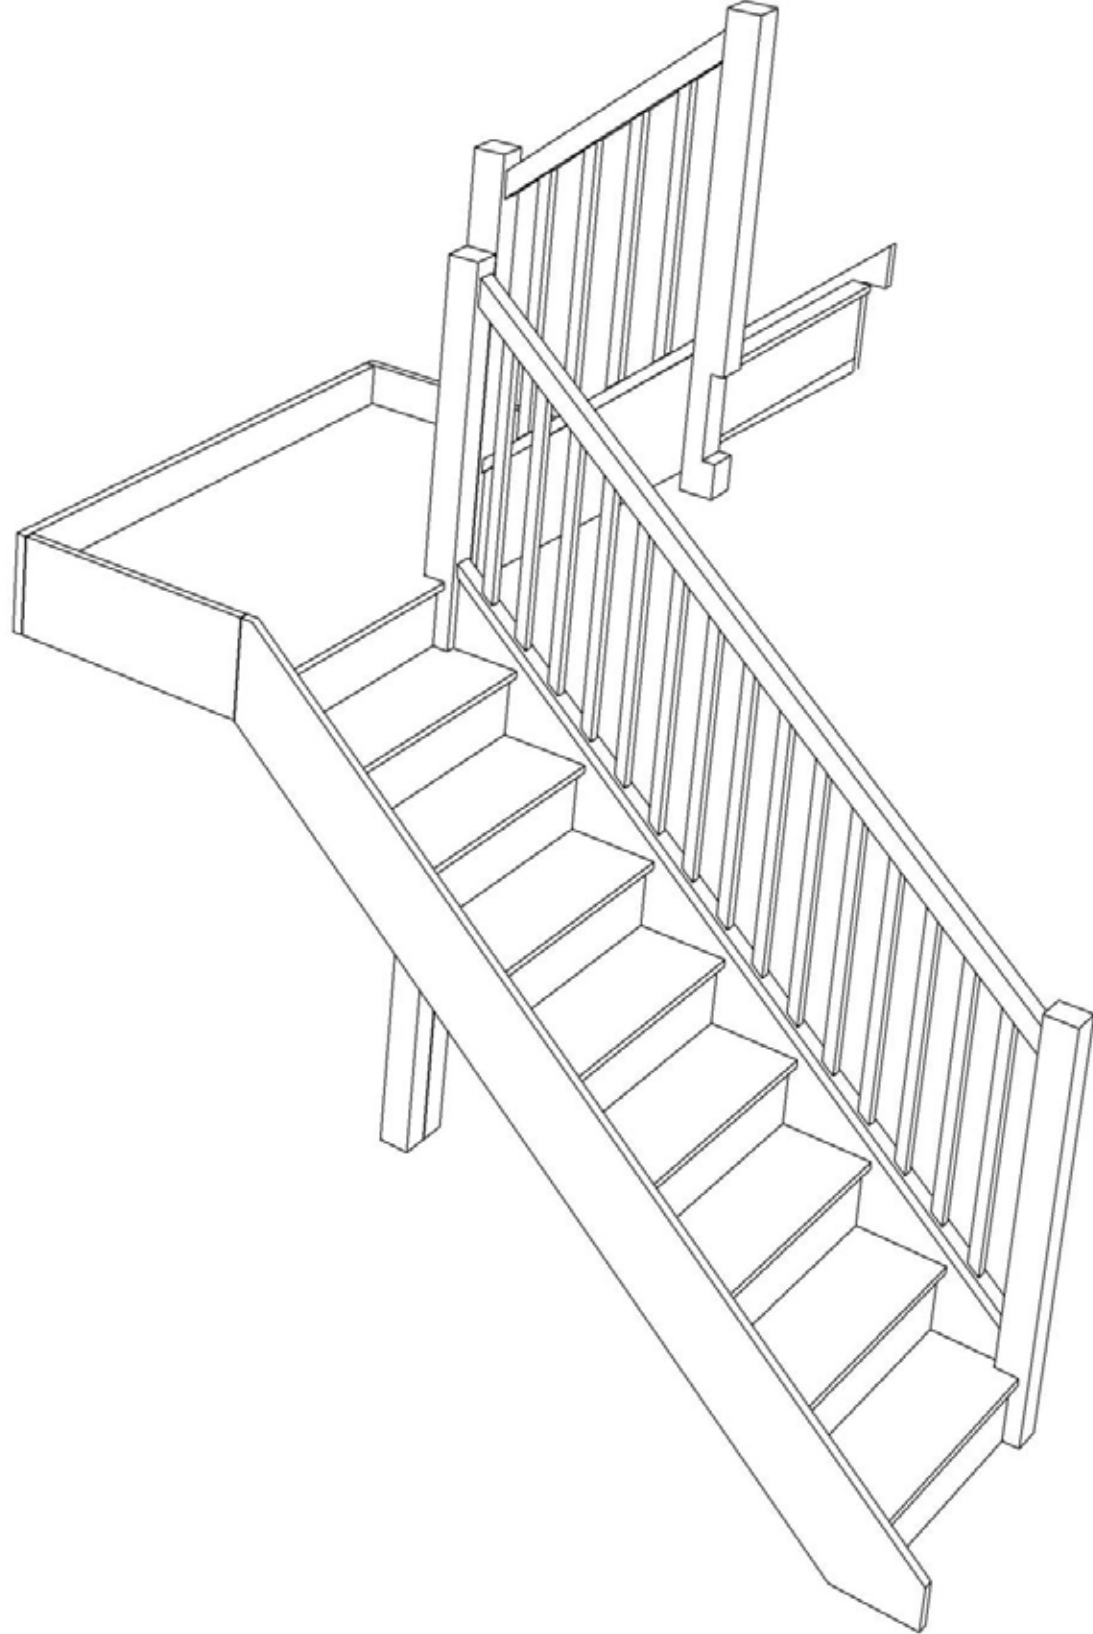

Stair:S8HL3N-RH-HR