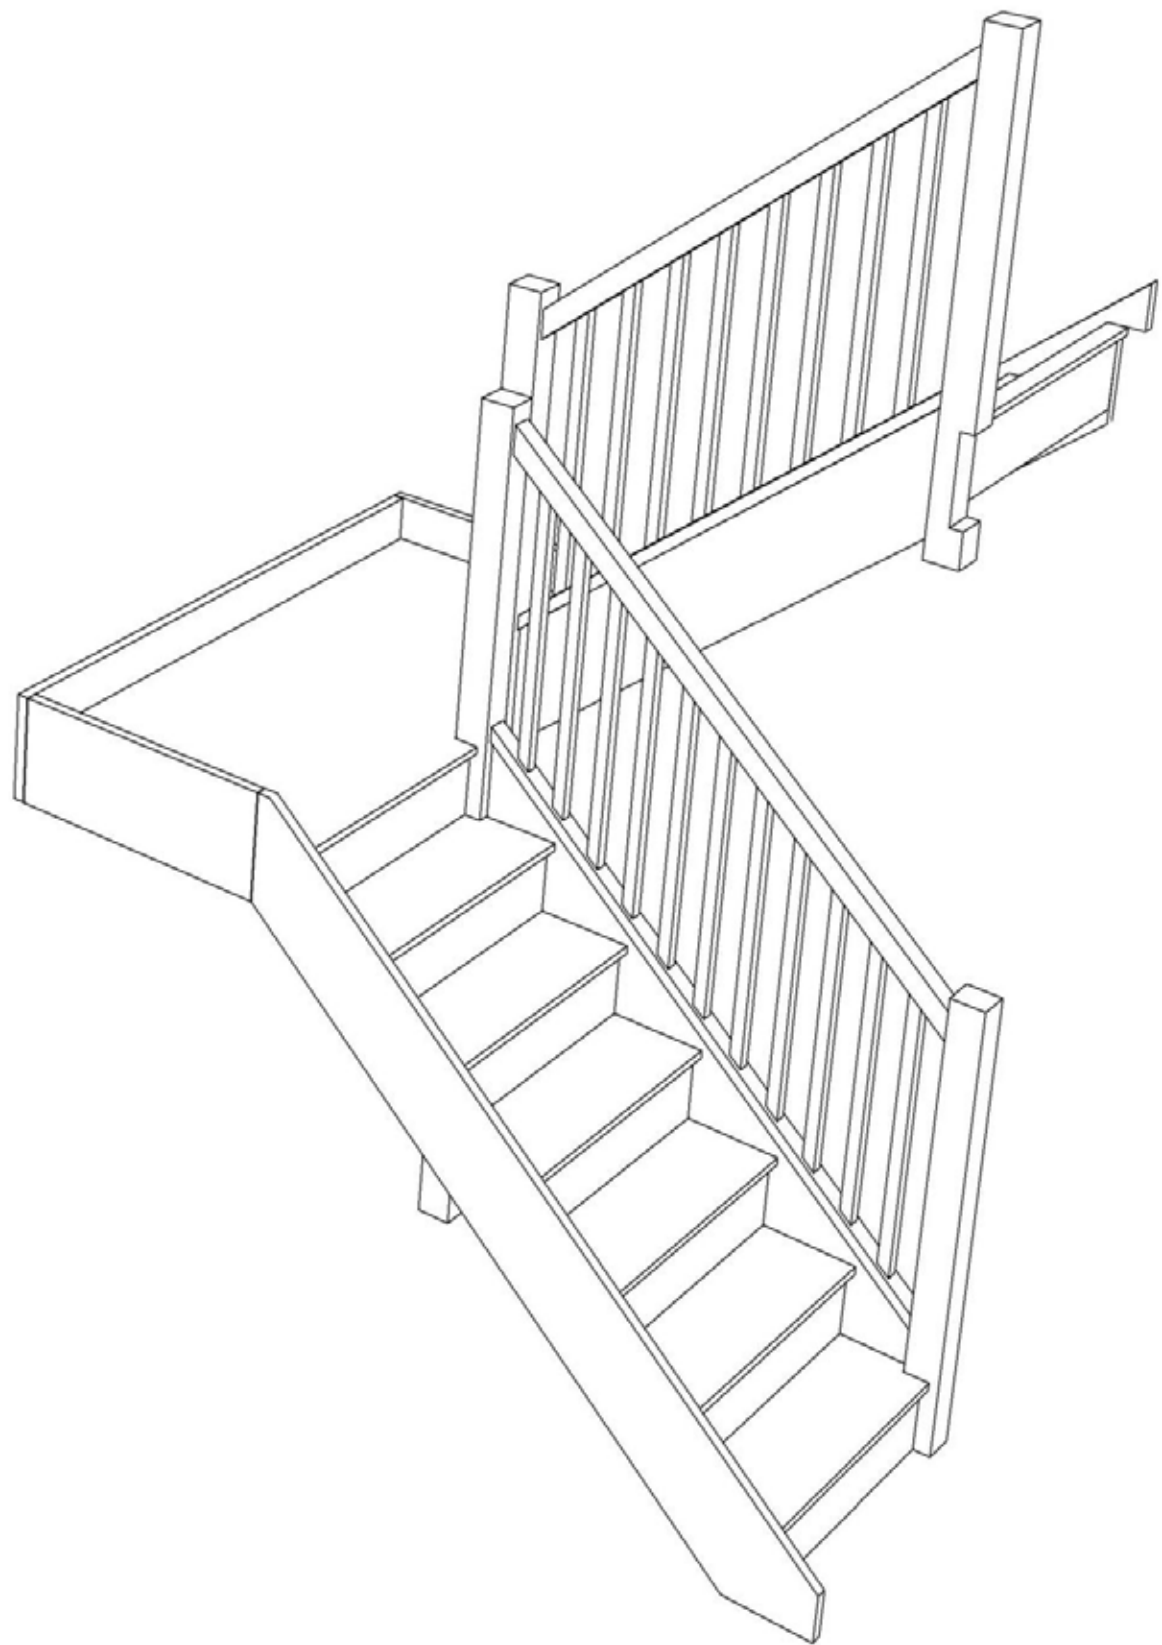

STAIRPLAN

Right Hand Half Landing Staircases - Plan Layouts - With Handrails

Stair:S1HL10N-RH-HR

Stair:S2HL9N-RH-HR

Stair:S3HL8N-RH-HR

Stair:S4HL7N-RH-HR

Stair:S5HL6N-RH-HR

Stair:S6HL5N-RH-HR

S3HL8N-RH-HR

Floor to floor height

2600.000 mm

Stair Layouts-HL

S4HL7N-RH-HR

Stair:S4HL7N-RH-HR

Floor to floor height

2600.000 mm

© 08006328 11035

Most Popular Layout

Stair:S5HL6N-RH-HR

© 08006328 11035

Stair Layouts-HL

S5HL6N-RH-HR

Floor to floor height

2600.000 mm

Stair:S6HL5N-RH-HR

Stair Layouts-HL

S6HL5N-RH-HR

Floor to floor height

2600.000 mm

Stair:S7HL4N-RH-HR

Stair Layouts-HL

S7HL4N-RH-HR