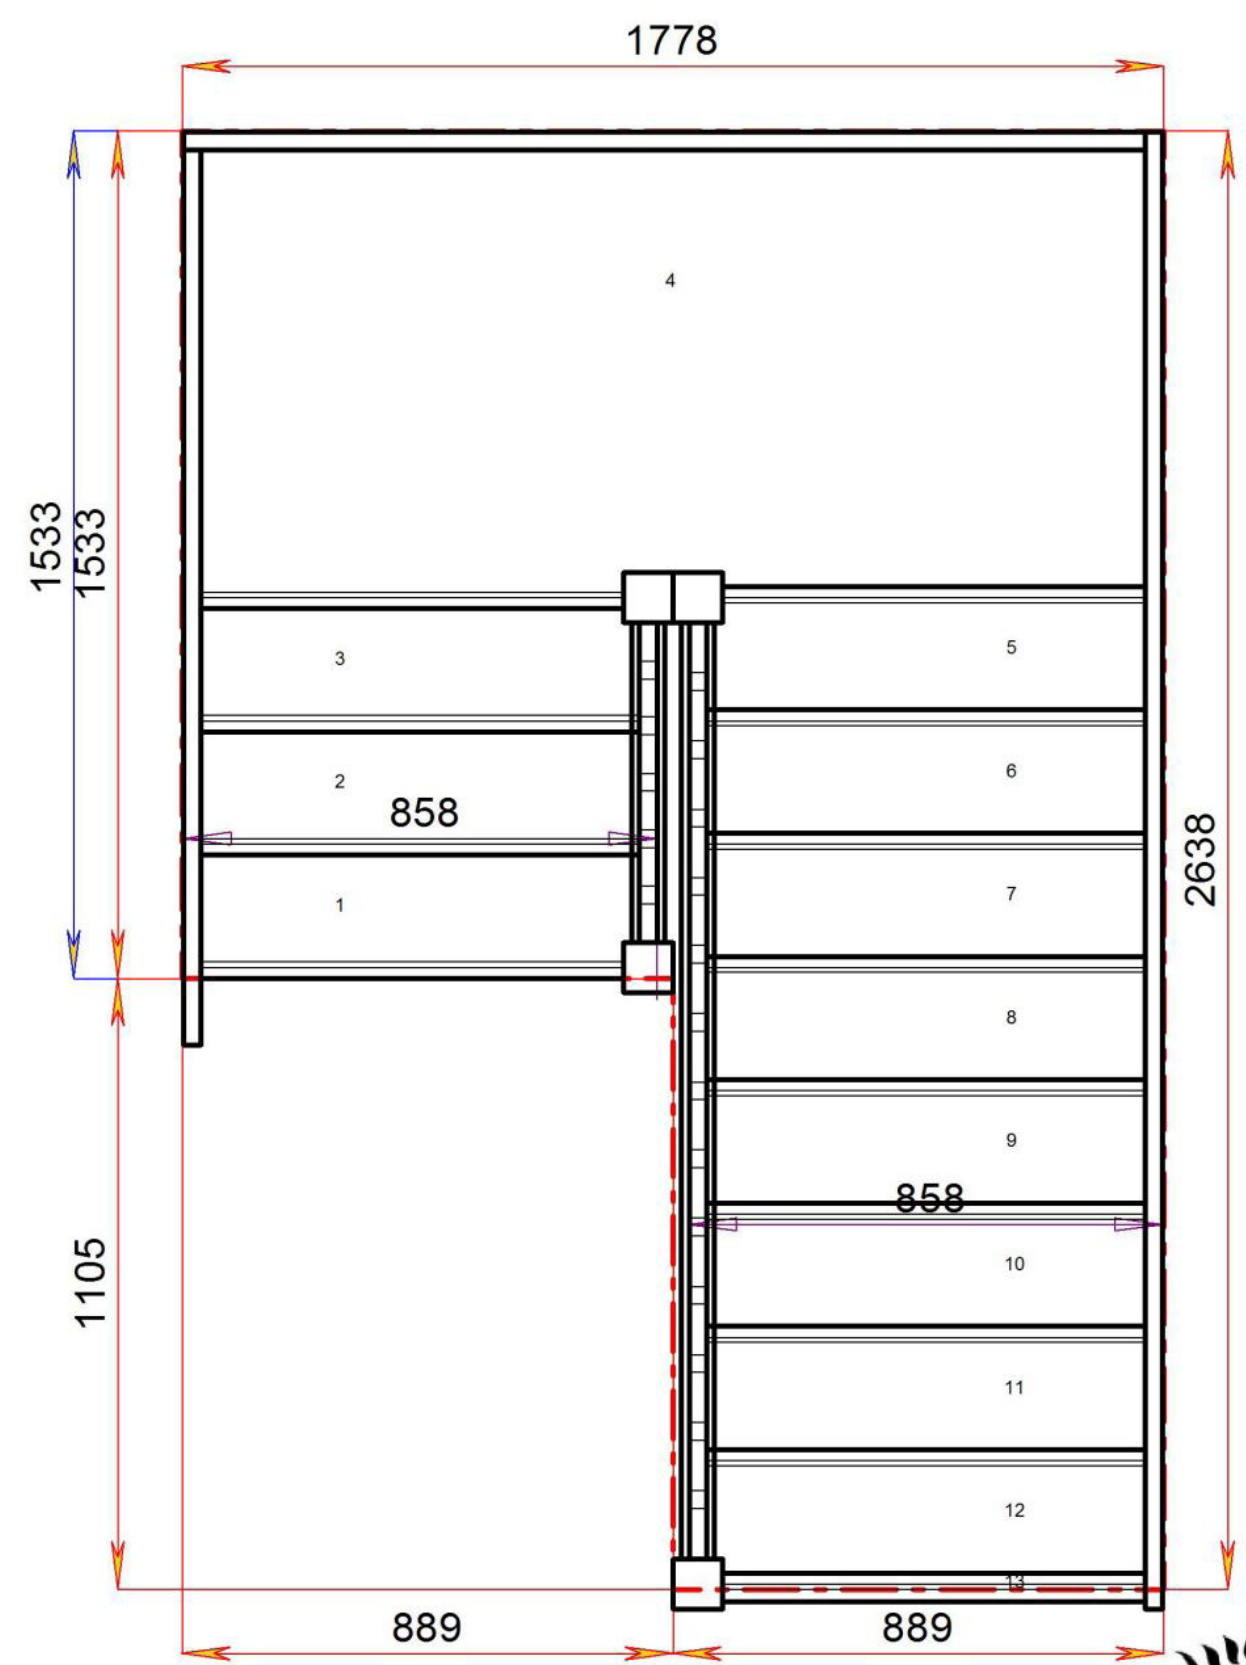

01952 608853
sales@stairplan.com

© 08006328 11035

© 08006328 11035

Stair Layouts-HL

S1HL10N-RH-HR

Stair:S1HL10N-RH-HR

Floor to floor height

2600.000 mm

Stair Layouts-HL

S2HL9N-RH-HR

Stair:S2HL9N-RH-HR

Floor to floor height

2600.000 mm

STAIRPLAN

Stair:S3HL8N-RH-HR

Stair Layouts-HL

S3HL8N-RH-HR

Floor to floor height

2600.000 mm

Stair Layouts-HL

S4HL7N-RH-HR

Stair:S4HL7N-RH-HR

Floor to floor height

2600.000 mm

© 08006328 11035

Most Popular Layout

Stair:S5HL6N-RH-HR

© 08006328 11035

Stair Layouts-HL

S5HL6N-RH-HR

Floor to floor height

2600.000 mm