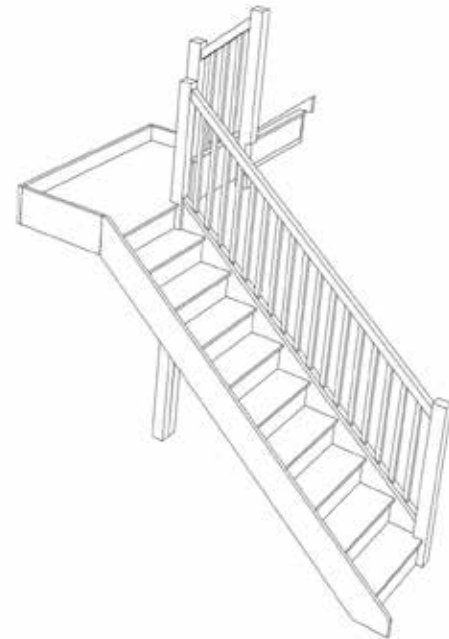

STAIRPLAN

Right Hand Half Landing Staircases - Plan Layouts - With Handrails

Stair:S1HL10N-RH-HR

Stair:S2HL9N-RH-HR

Stair:S3HL8N-RH-HR

Stair:S4HL7N-RH-HR

Stair:S5HL6N-RH-HR

Stair:S6HL5N-RH-HR

Stair:S7HL4N-RH-HR

Stair:S8HL3N-RH-HR

Stair:S9HL2N-RH-HR

Stair:S10HL1N-RH-HR

Call or Email us with the Plan Reference for a quotation

Full choice of [Model/Specifications](#) available

All Sizes can be customised let us have your floor to floor height and stairwell opening dimensions

01952 608853
sales@stairplan.com

© 08006328 11035

© 08006328 11035

Stair Layouts-HL

S1HL10N-RH-HR

Stair:S1HL10N-RH-HR

Floor to floor height

2600.000 mm