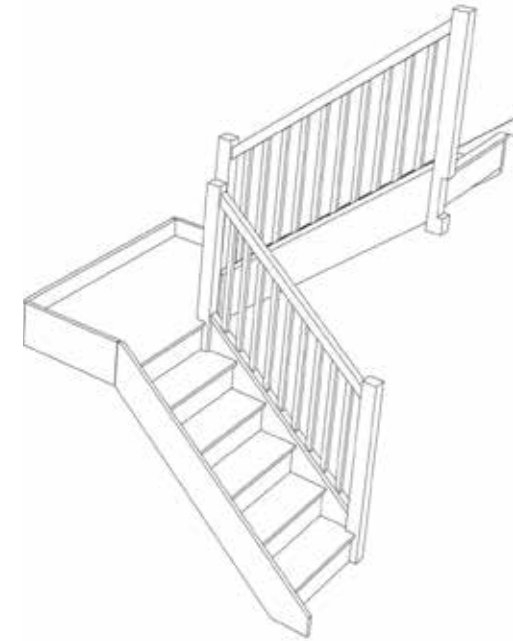

STAIRPLAN

Right Hand Half Landing Staircases - Plan Layouts - With Handrails

Stair:S1HL10N-RH-HR

Stair:S2HL9N-RH-HR

Stair:S3HL8N-RH-HR

Stair:S4HL7N-RH-HR

Stair:S5HL6N-RH-HR

Stair:S6HL5N-RH-HR

Stair:S7HL4N-RH-HR

Stair:S8HL3N-RH-HR

Stair:S9HL2N-RH-HR

Stair:S10HL1N-RH-HR

Call or Email us with the Plan Reference for a quotation

Full choice of [Model/Specifications](#) available

All Sizes can be customised let us have your floor to floor height and stairwell opening dimensions

01952 608853
sales@stairplan.com

© 08006328 11035

© 08006328 11035

Stair Layouts-HL

S1HL10N-RH-HR

Stair:S1HL10N-RH-HR

Floor to floor height

2600.000 mm