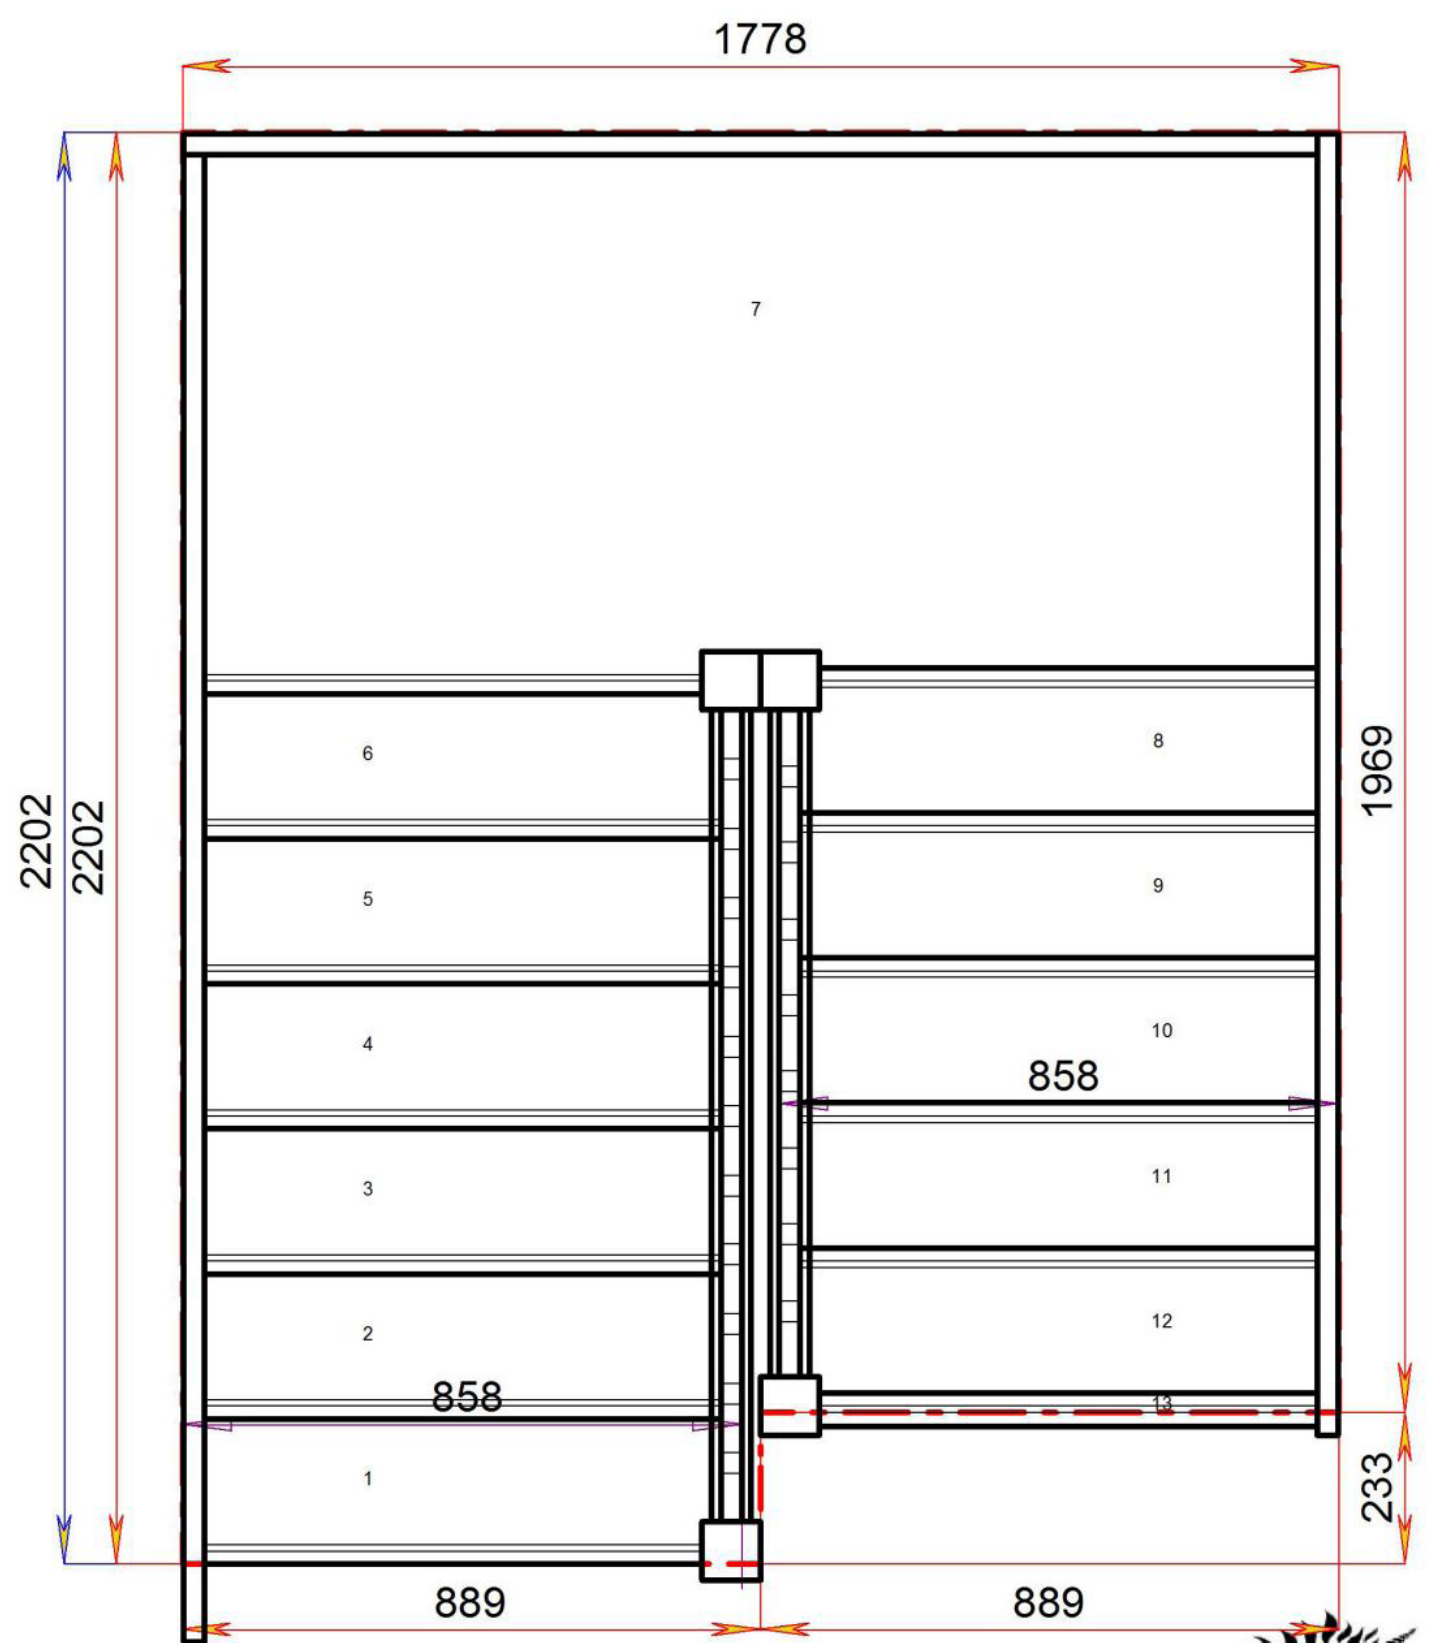

S3HL8N-RH-HR

Floor to floor height

2600.000 mm

Stair Layouts-HL

S4HL7N-RH-HR

Stair:S4HL7N-RH-HR

Floor to floor height

2600.000 mm

© 08006328 11035

Most Popular Layout

Stair:S5HL6N-RH-HR

© 08006328 11035

Stair Layouts-HL

S5HL6N-RH-HR

Floor to floor height

2600.000 mm

Stair:S6HL5N-RH-HR

Stair Layouts-HL

S6HL5N-RH-HR

Floor to floor height

2600.000 mm

Stair:S7HL4N-RH-HR

Stair Layouts-HL

S7HL4N-RH-HR

S10HL1N-RH-HR

Floor to floor height

2600.000 mm