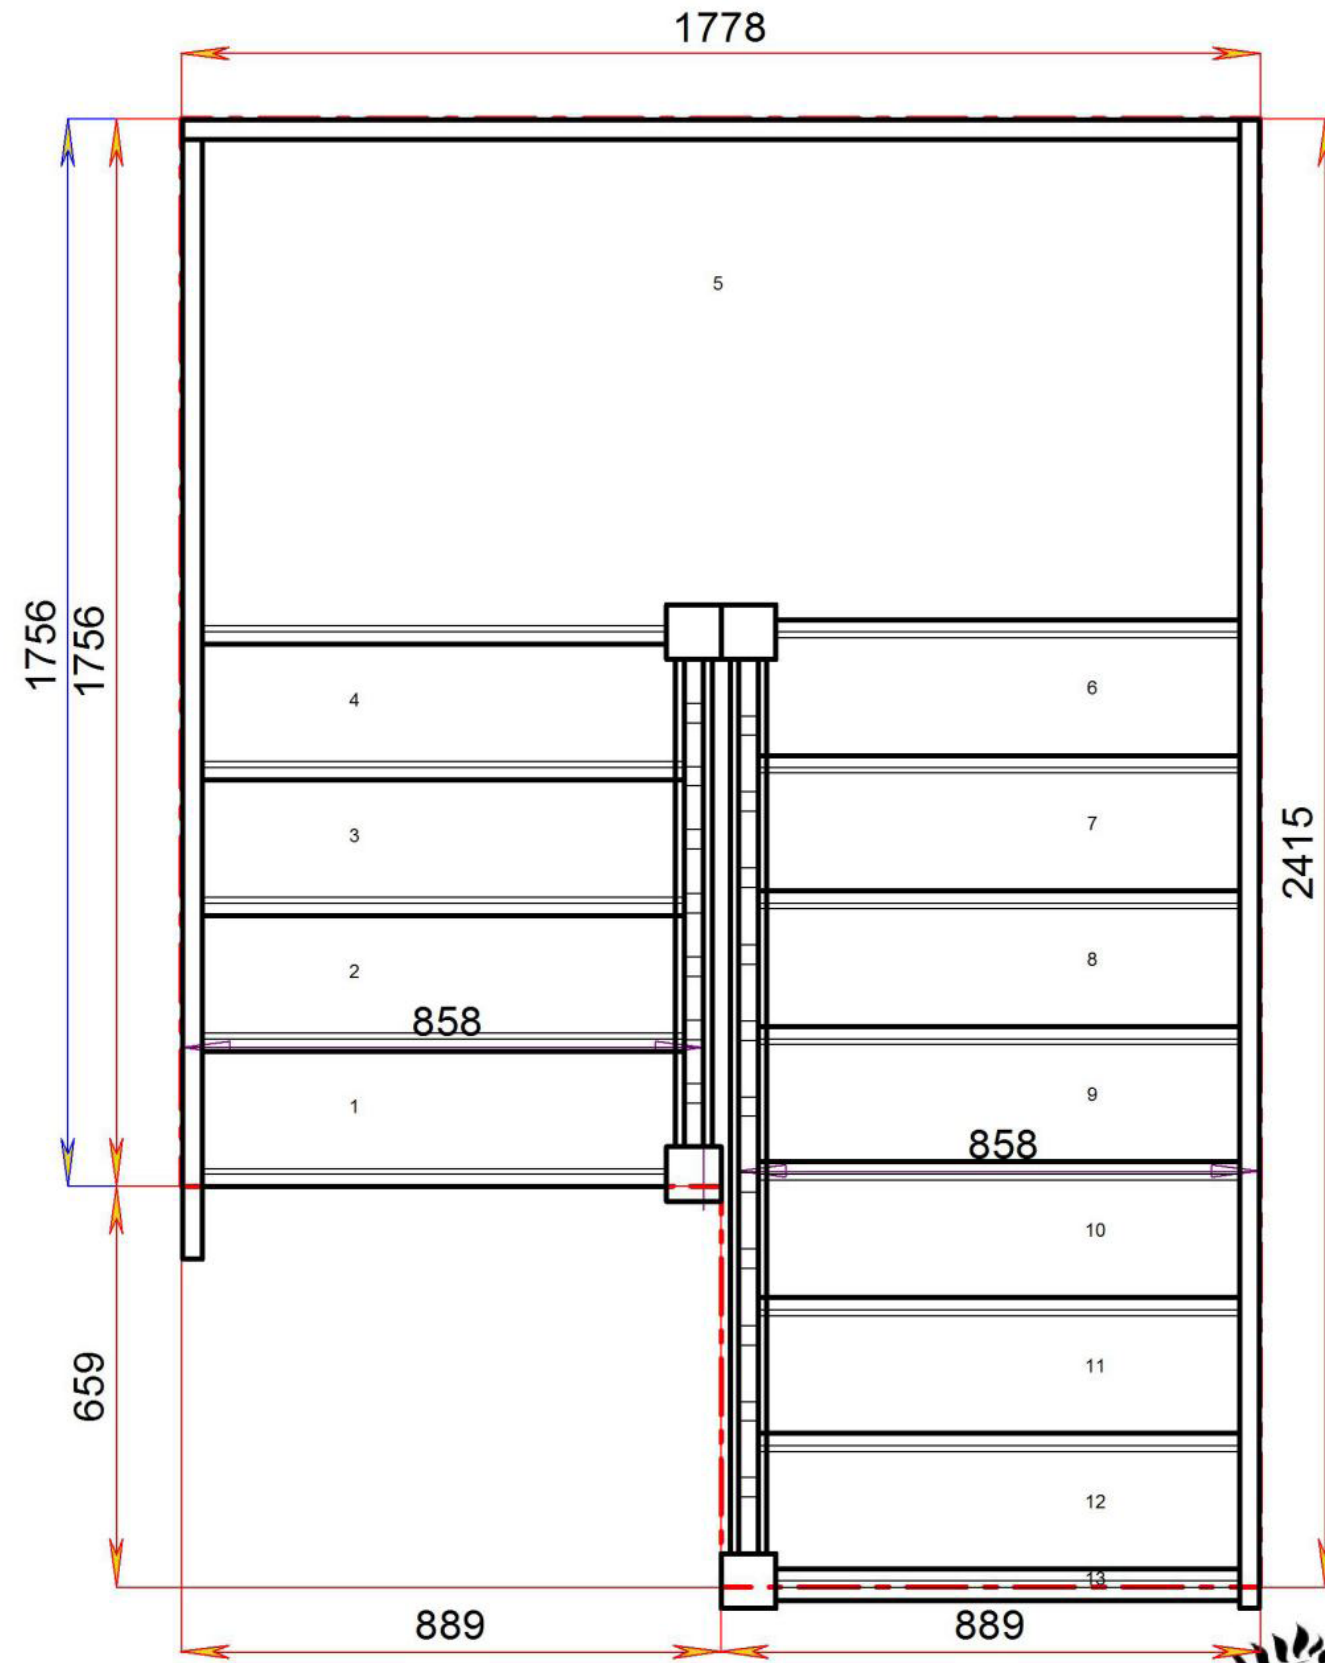

01952 608853
sales@stairplan.com

© 08006328 11035

© 08006328 11035

Stair Layouts-HL

S1HL10N-RH-HR

Stair:S1HL10N-RH-HR

Floor to floor height

2600.000 mm

Stair Layouts-HL

S2HL9N-RH-HR

Stair:S2HL9N-RH-HR

Floor to floor height

2600.000 mm

STAIRPLAN

Stair:S3HL8N-RH-HR

Stair Layouts-HL

S3HL8N-RH-HR

Floor to floor height

2600.000 mm

Stair Layouts-HL

S4HL7N-RH-HR

Stair:S4HL7N-RH-HR

Floor to floor height

2600.000 mm

© 08006328 11035

Most Popular Layout

Stair:S5HL6N-RH-HR

© 08006328 11035

Stair Layouts-HL

S5HL6N-RH-HR

Floor to floor height

2600.000 mm