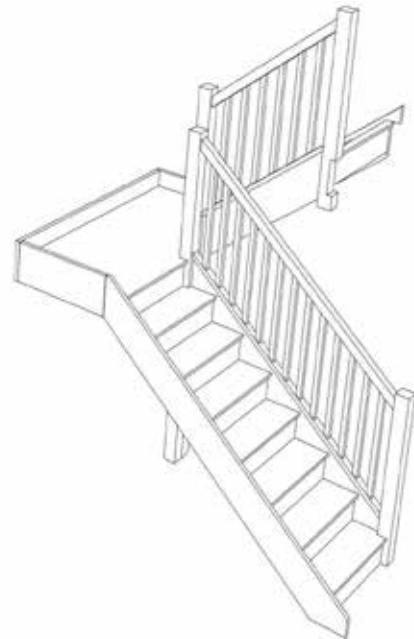

STAIRPLAN

Right Hand Half Landing Staircases - Plan Layouts - With Handrails

Stair:S1HL10N-RH-HR

Stair:S2HL9N-RH-HR

Stair:S3HL8N-RH-HR

Stair:S4HL7N-RH-HR

Stair:S5HL6N-RH-HR

Stair:S6HL5N-RH-HR

Stair:S7HL4N-RH-HR

Stair:S8HL3N-RH-HR

Stair:S9HL2N-RH-HR

Stair:S10HL1N-RH-HR

Call or Email us with the Plan Reference for a quotation

Full choice of [Model/Specifications](#) available

All Sizes can be customised let us have your floor to floor height and stairwell opening dimensions

01952 608853
sales@stairplan.com

© 08006328 11035

© 08006328 11035

Stair Layouts-HL

S1HL10N-RH-HR

Stair:S1HL10N-RH-HR

Floor to floor height

2600.000 mm