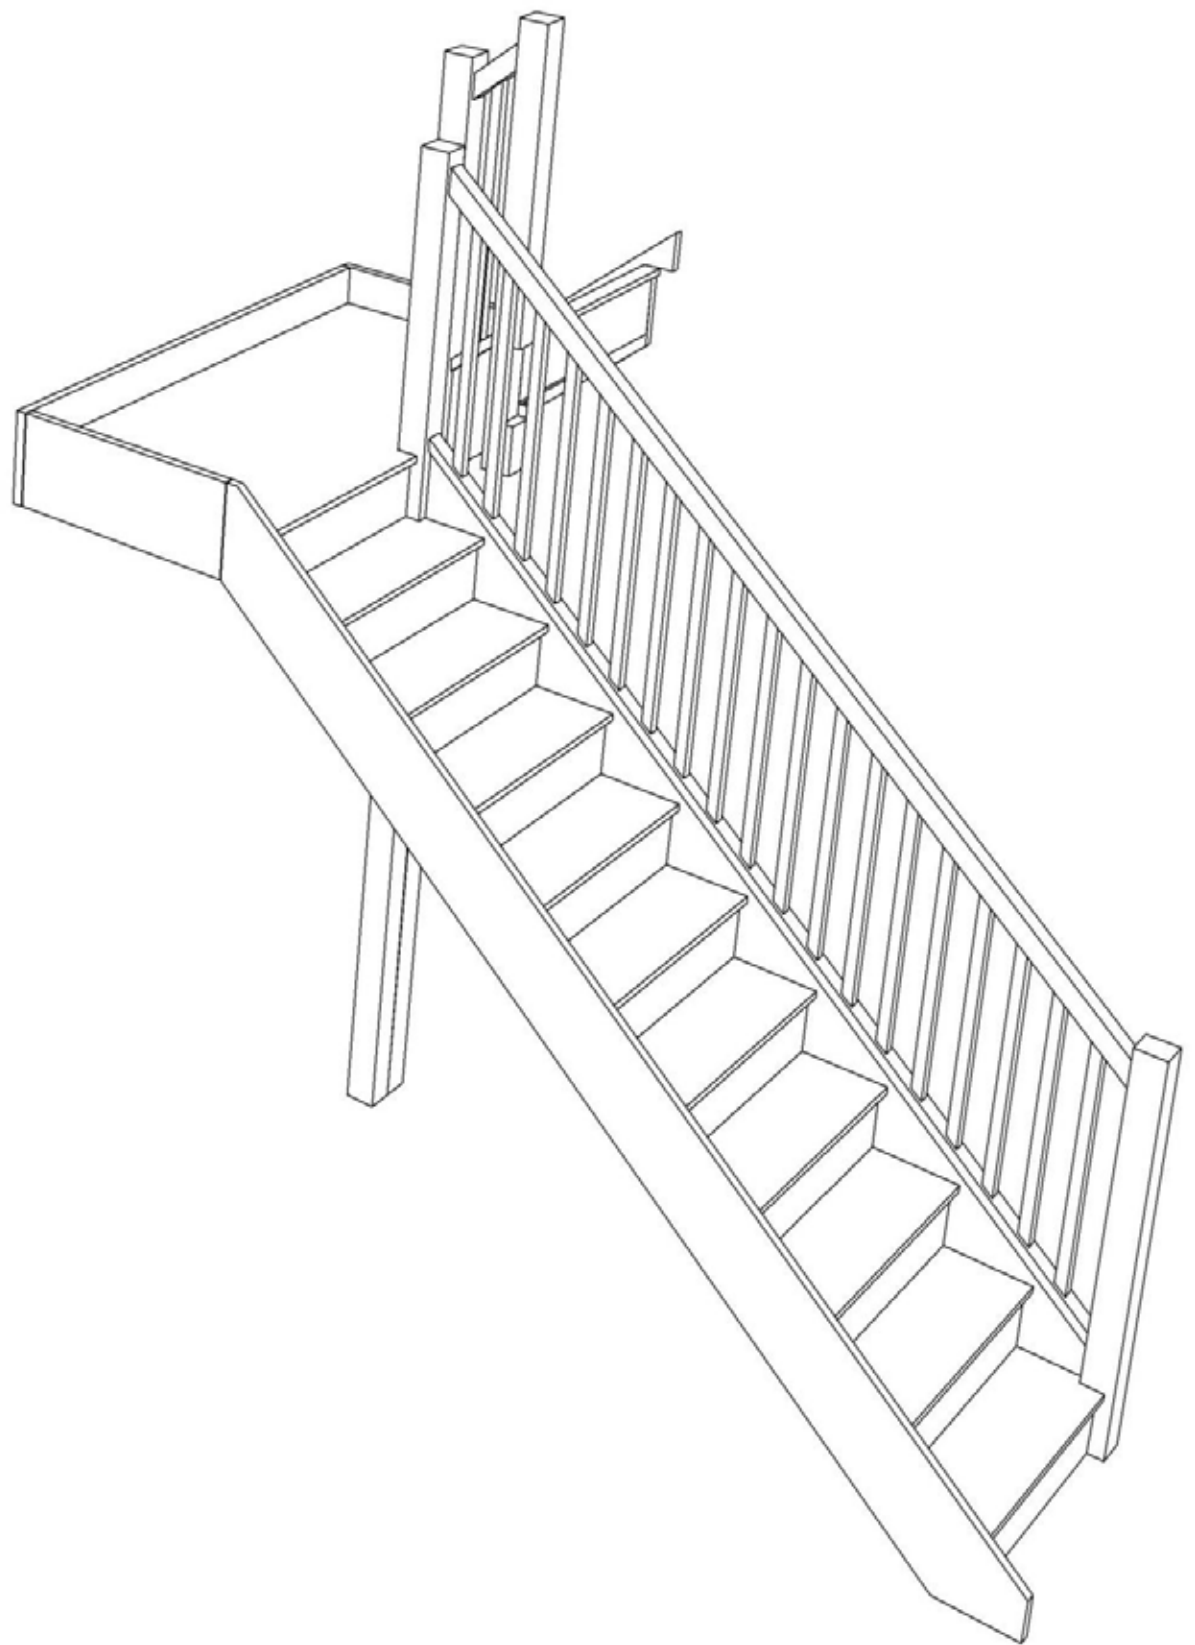

STAIRPLAN

Right Hand Half Landing Staircases - Plan Layouts - With Handrails

Stair:S1HL10N-RH-HR

Stair:S2HL9N-RH-HR

Stair:S3HL8N-RH-HR

Stair:S4HL7N-RH-HR

Stair:S5HL6N-RH-HR

Stair:S6HL5N-RH-HR

Stair Layouts-HL

S9HL2N-RH-HR

Floor to floor height

2600.000 mm

© 080906328 11035

Stair:S10HL1N-RH-HR

© 080906328 11035

Stair Layouts-HL