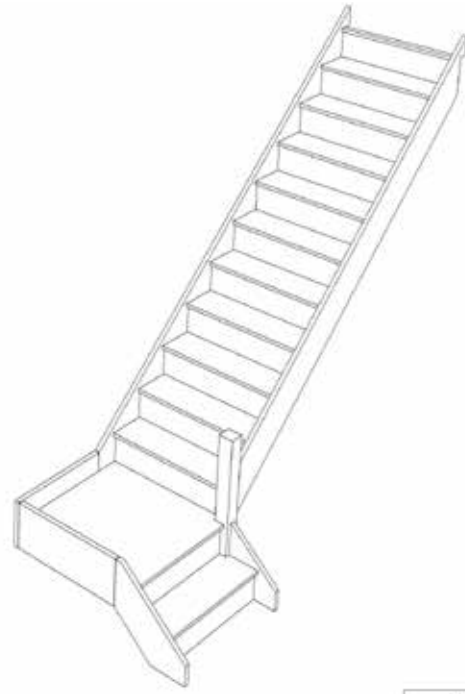

STAIRPLAN

Right Hand Quarter Landing Staircases - Plan Layouts - No Handrails

Stair:SQL11N-RH

Stair:S1QL10N-RH

Stair:S2QL9N-RH

Stair:S3QL8N-RH

Stair:S4QL7N-RH

Stair:S5QL6N-RH

Stair:SQL11N-RH

Floor to floor height

2600.000 mm

Stair Layouts-QL

S1QL10N-RH

© 080906325/11035

Stair:S1QL10N-RH

Floor to floor height