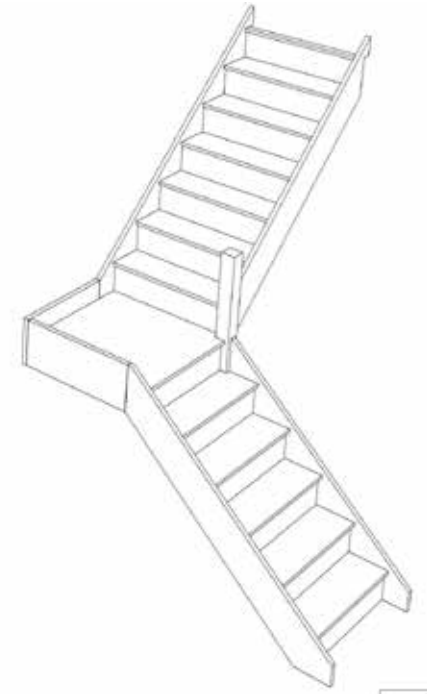

STAIRPLAN

Right Hand Quarter Landing Staircases - Plan Layouts - No Handrails

Stair:SQL11N-RH

Stair:S1QL10N-RH

Stair:S2QL9N-RH

Stair:S3QL8N-RH

Stair:S4QL7N-RH

Stair:S5QL6N-RH

Stair:S6QL5N-RH

Stair:S7QL4N-RH

Stair:S8QL3N-RH

Stair:S9QL2N-RH

Stair:S10QL1N-RH

Stair:S11QLN-RH

Stair Layouts-QL

SQL11N-RH

Stair:SQL11N-RH

Floor to floor height

2600.000 mm

Stair Layouts-QL

S1QL10N-RH

© 080906325/11035

Stair:S1QL10N-RH

Floor to floor height

2600.000 mm

Stair Layouts-QL

S2QL9N-RH

Stair:S2QL9N-RH

Floor to floor height

2600.000 mm

Stair Layouts-QL

S3QL8N-RH