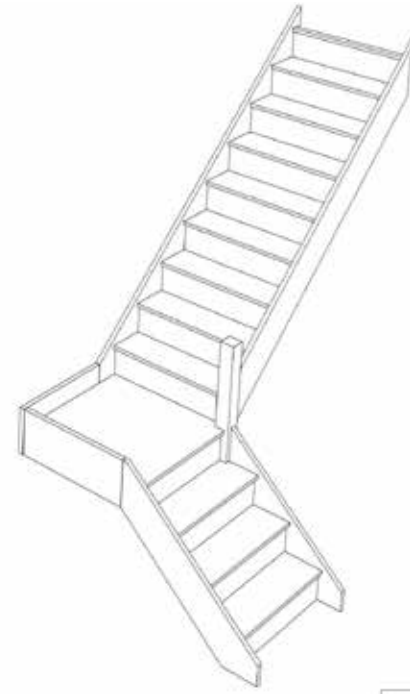

STAIRPLAN

Right Hand Quarter Landing Staircases - Plan Layouts - No Handrails

Stair:SQL11N-RH

Stair:S1QL10N-RH

Stair:S2QL9N-RH

Stair:S3QL8N-RH

Stair:S4QL7N-RH

Stair:S5QL6N-RH

Stair:S6QL5N-RH

Stair:S7QL4N-RH

Stair:S8QL3N-RH

Stair:S9QL2N-RH

Stair:S10QL1N-RH

Stair:S11QLN-RH

Stair Layouts-QL

SQL11N-RH

Stair:SQL11N-RH

Floor to floor height

2600.000 mm

Stair Layouts-QL

S1QL10N-RH

© 080906325/11035

Stair:S1QL10N-RH

Floor to floor height

2600.000 mm

Stair Layouts-QL

S2QL9N-RH

Stair:S2QL9N-RH

Floor to floor height

2600.000 mm

Stair Layouts-QL

S3QL8N-RH