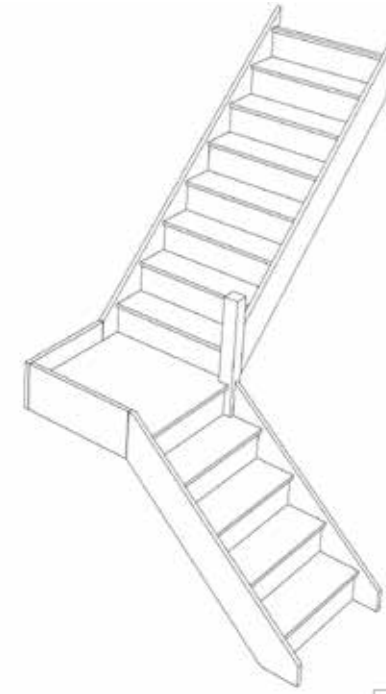

STAIRPLAN

Right Hand Quarter Landing Staircases - Plan Layouts - No Handrails

Stair:SQL11N-RH

Stair:S1QL10N-RH

Stair:S2QL9N-RH

Stair:S3QL8N-RH

Stair:S4QL7N-RH

Stair:S5QL6N-RH

Stair:S6QL5N-RH

Stair:S7QL4N-RH

Stair:S8QL3N-RH

Stair:S9QL2N-RH

Stair:S10QL1N-RH

Stair:S11QLN-RH

Stair Layouts-QL

SQL11N-RH

Stair:SQL11N-RH

Floor to floor height

2600.000 mm

Stair Layouts-QL

S1QL10N-RH

© 080906325/11035

Stair:S1QL10N-RH

Floor to floor height