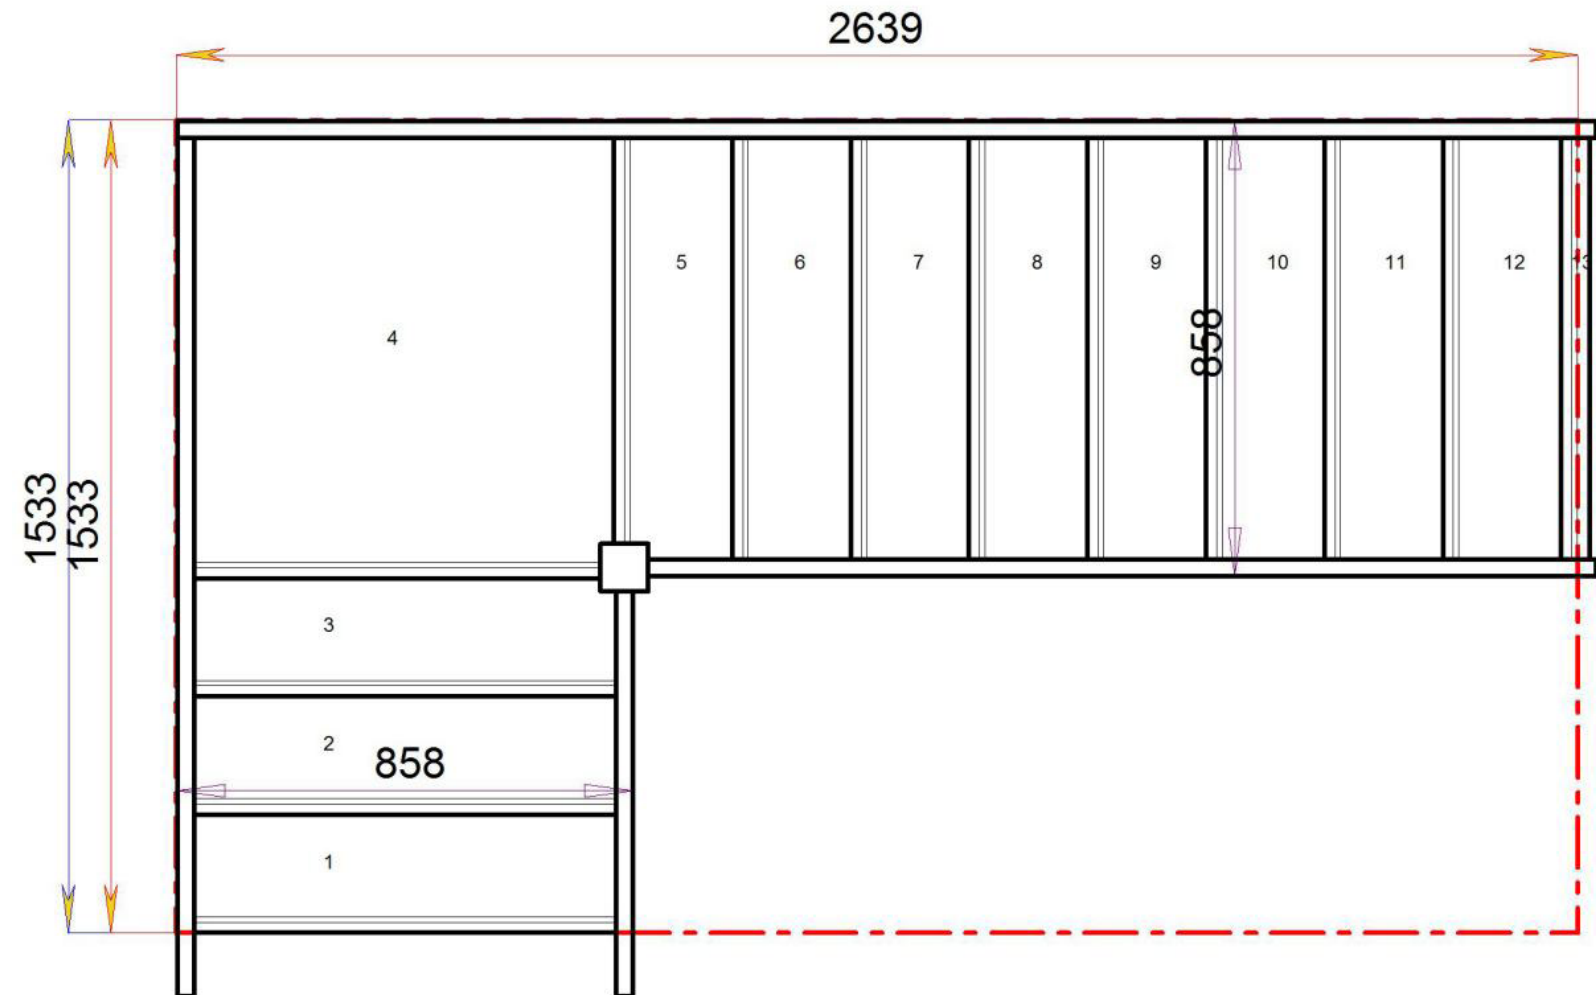

Stair:SQL11N-RH

Floor to floor height

2600.000 mm

Stair Layouts-QL

S1QL10N-RH

© 080906325/11035

Stair:S1QL10N-RH

Floor to floor height

2600.000 mm

Stair Layouts-QL

S2QL9N-RH

Stair:S2QL9N-RH

Floor to floor height

2600.000 mm

Stair Layouts-QL

S3QL8N-RH

Stair:S3QL8N-RH

Floor to floor height

2600.000 mm

Stair Layouts-QL

S4QL7N-RH

Stair:S4QL7N-RH

Floor to floor height

2600.000 mm

Floor to floor height

2800.000 mm