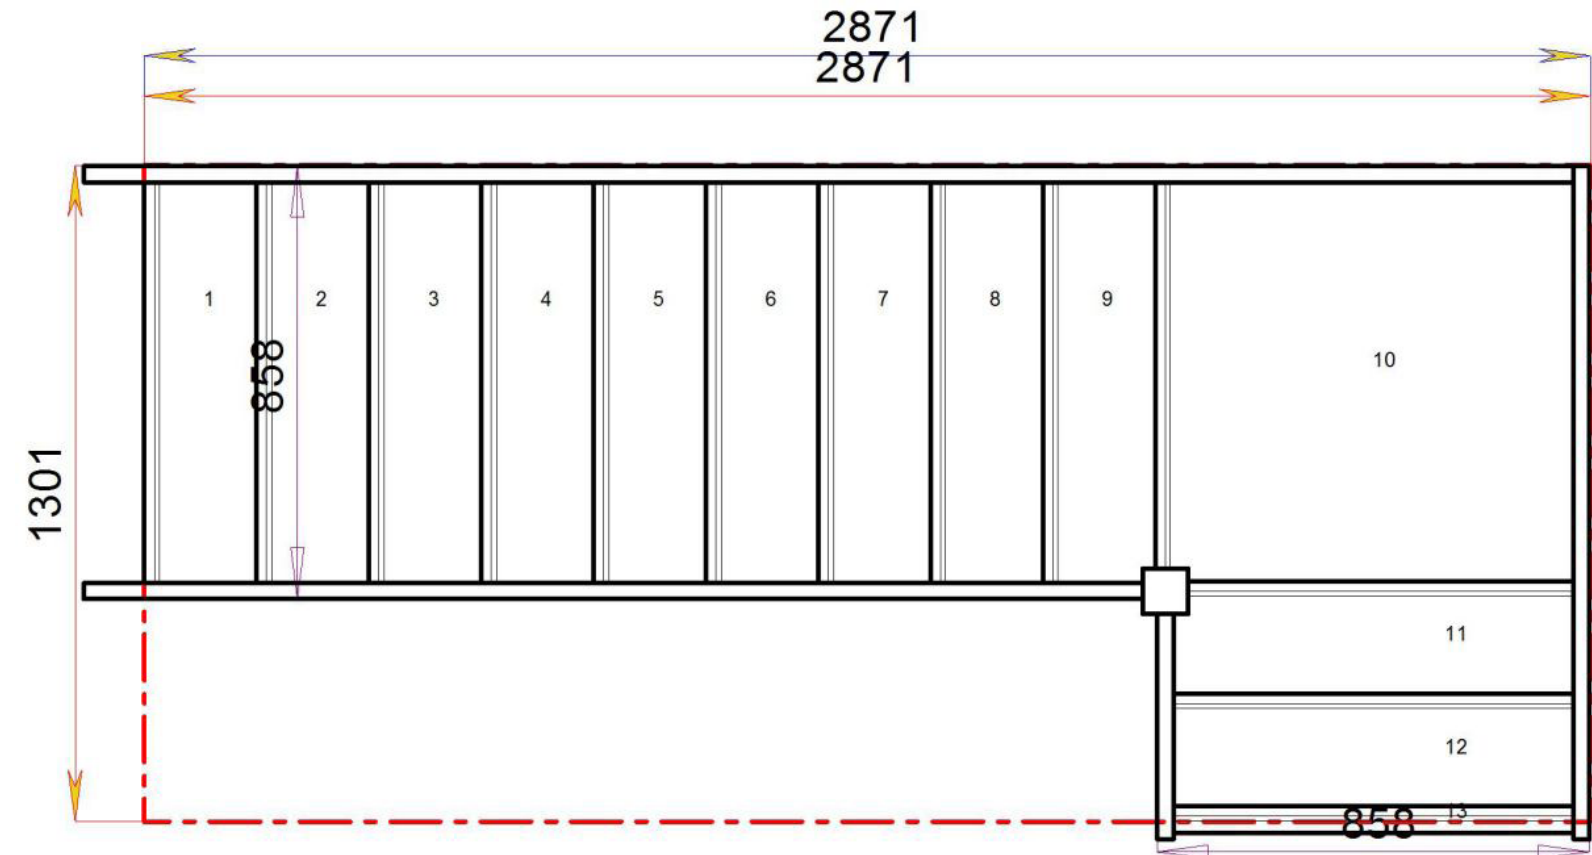

2600.000 mm

Stair:S6QL5N-RH

Stair Layouts-QL

S7QL4N-RH

Stair:S7QL4N-RH

Floor to floor height

2600.000 mm

Stair Layouts-QL

S8QL3N-RH

Stair:S8QL3N-RH

Floor to floor height

2600.000 mm

Stair Layouts-QL

S9QL2N-RH

Stair:S9QL2N-RH

Floor to floor height

2600.000 mm

Stair Layouts-QL

S10QL1N-RH

Stair:S10QL1N-RH

Floor to floor height

2600.000 mm

Stair Layouts-QL

S11QLN-RH

Floor to floor height

2800.000 mm