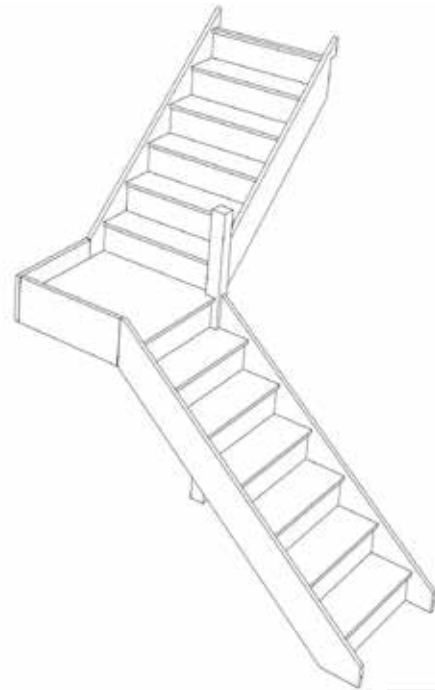

STAIRPLAN

Right Hand Quarter Landing Staircases - Plan Layouts - No Handrails

Stair:SQL11N-RH

Stair:S1QL10N-RH

Stair:S2QL9N-RH

Stair:S3QL8N-RH

Stair:S4QL7N-RH

Stair:S5QL6N-RH

Stair:S6QL5N-RH

Stair:S7QL4N-RH

Stair:S8QL3N-RH

Stair:S9QL2N-RH

Stair:S10QL1N-RH

Stair:S11QLN-RH

Stair Layouts-QL

SQL11N-RH

Stair:SQL11N-RH

Floor to floor height

2600.000 mm

Stair Layouts-QL

S1QL10N-RH

© 080906325/11035

Stair:S1QL10N-RH

Floor to floor height