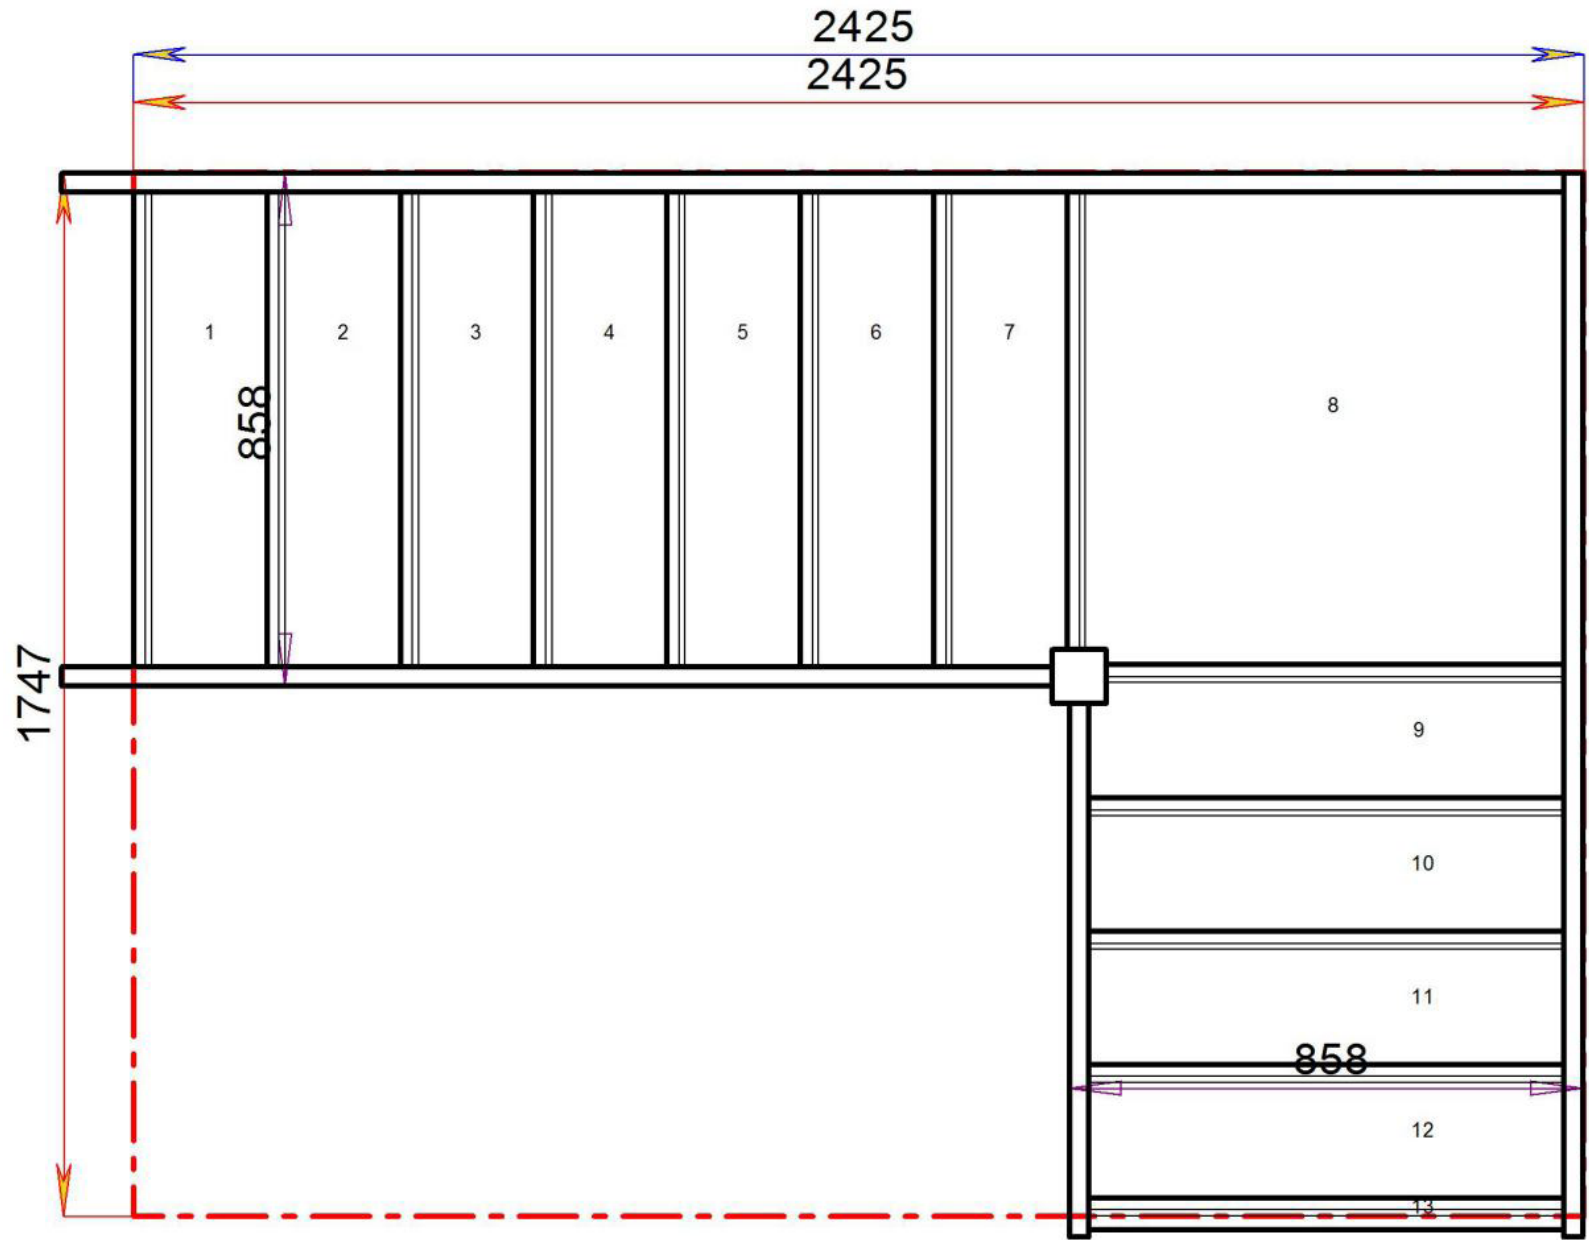

Stair:S3QL8N-RH

Floor to floor height

2600.000 mm

Stair Layouts-QL

S4QL7N-RH

Stair:S4QL7N-RH

Floor to floor height

2600.000 mm

Stair Layouts-QL

S5QL6N-RH

Stair:S5QL6N-RH

Floor to floor height

2600.000 mm

Stair Layouts-QL

S6QL5N-RH

Floor to floor height

2600.000 mm

Stair:S6QL5N-RH

Stair Layouts-QL

S7QL4N-RH

Stair:S7QL4N-RH

Floor to floor height

2600.000 mm

Stair Layouts-QL

Floor to floor height

2800.000 mm