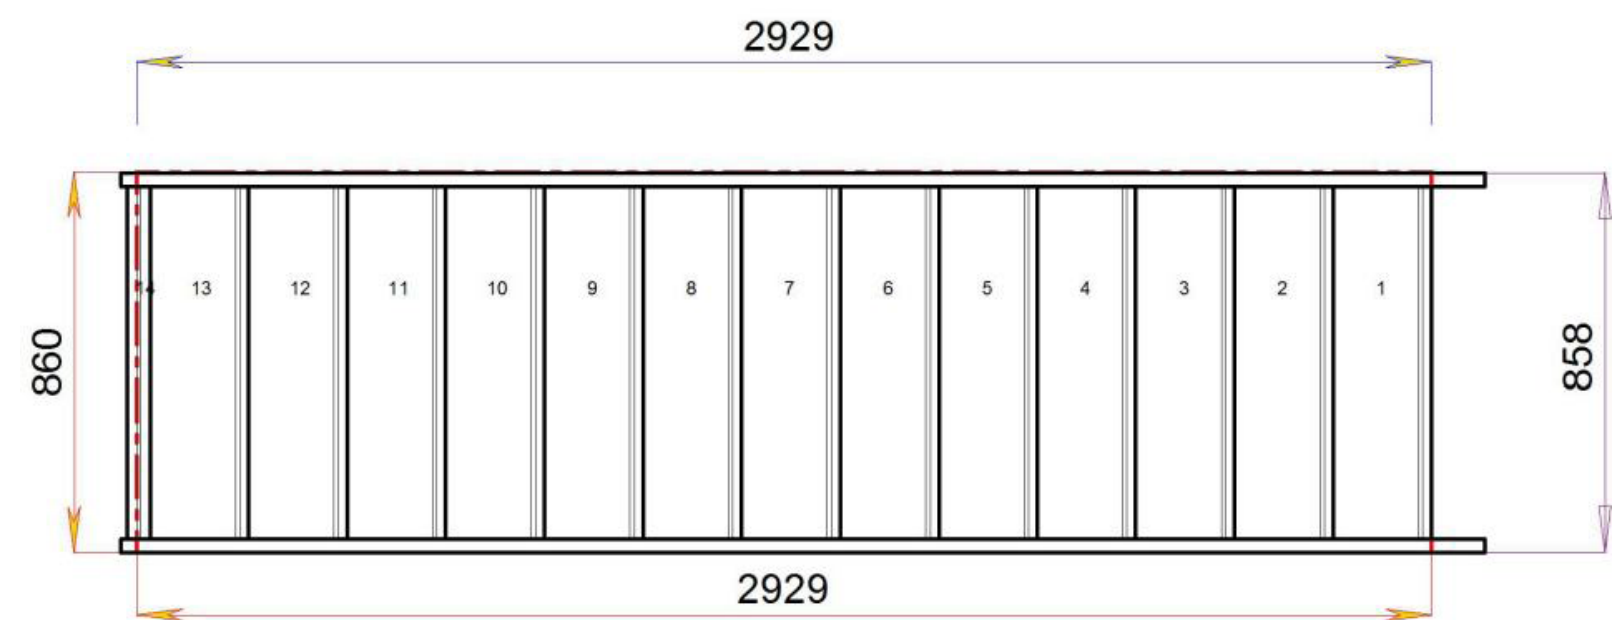

2600.000 mm

Stair Layouts-QL

S10QL1N-RH

Stair:S10QL1N-RH

Floor to floor height

2600.000 mm

Stair Layouts-QL

S11QLN-RH

Stair:S11QLN-RH

Floor to floor height

2600.000 mm

© 08090632B/11035

© 08090632B/11035

Stair Layouts-STR

S13N

Stair:S13N

Floor to floor height

2800.000 mm