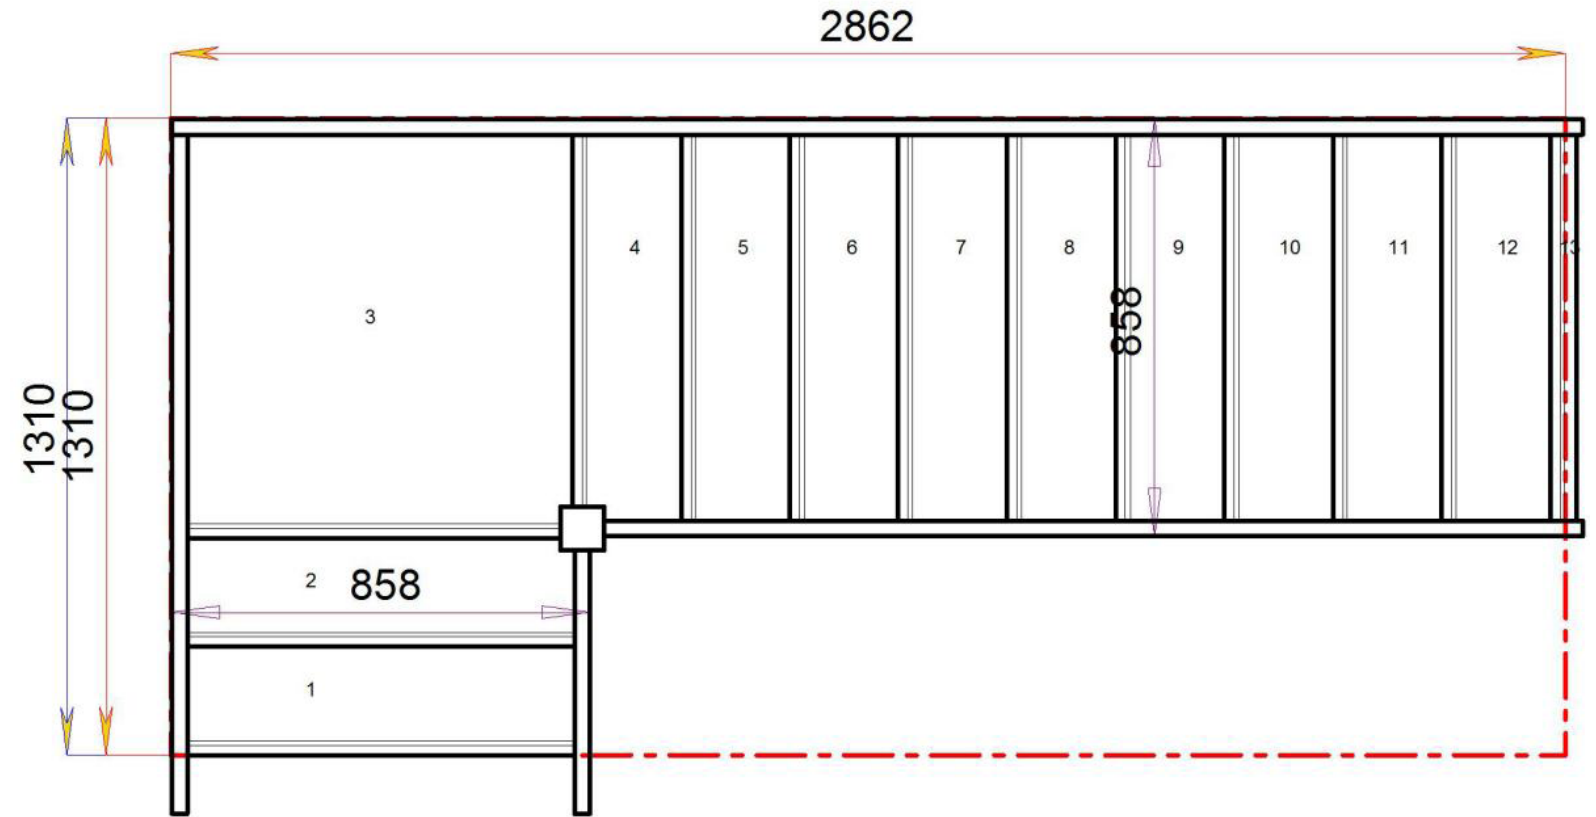

Stair:SQL11N-RH

Floor to floor height

2600.000 mm

Stair Layouts-QL

S1QL10N-RH

© 080906325/11035

Stair:S1QL10N-RH

Floor to floor height

2600.000 mm

Stair Layouts-QL

S2QL9N-RH

Stair:S2QL9N-RH

Floor to floor height

2600.000 mm

Stair Layouts-QL

S3QL8N-RH

Stair:S3QL8N-RH

Floor to floor height

2600.000 mm

Stair Layouts-QL

S4QL7N-RH

Stair:S4QL7N-RH

Floor to floor height

2600.000 mm

Floor to floor height

2800.000 mm