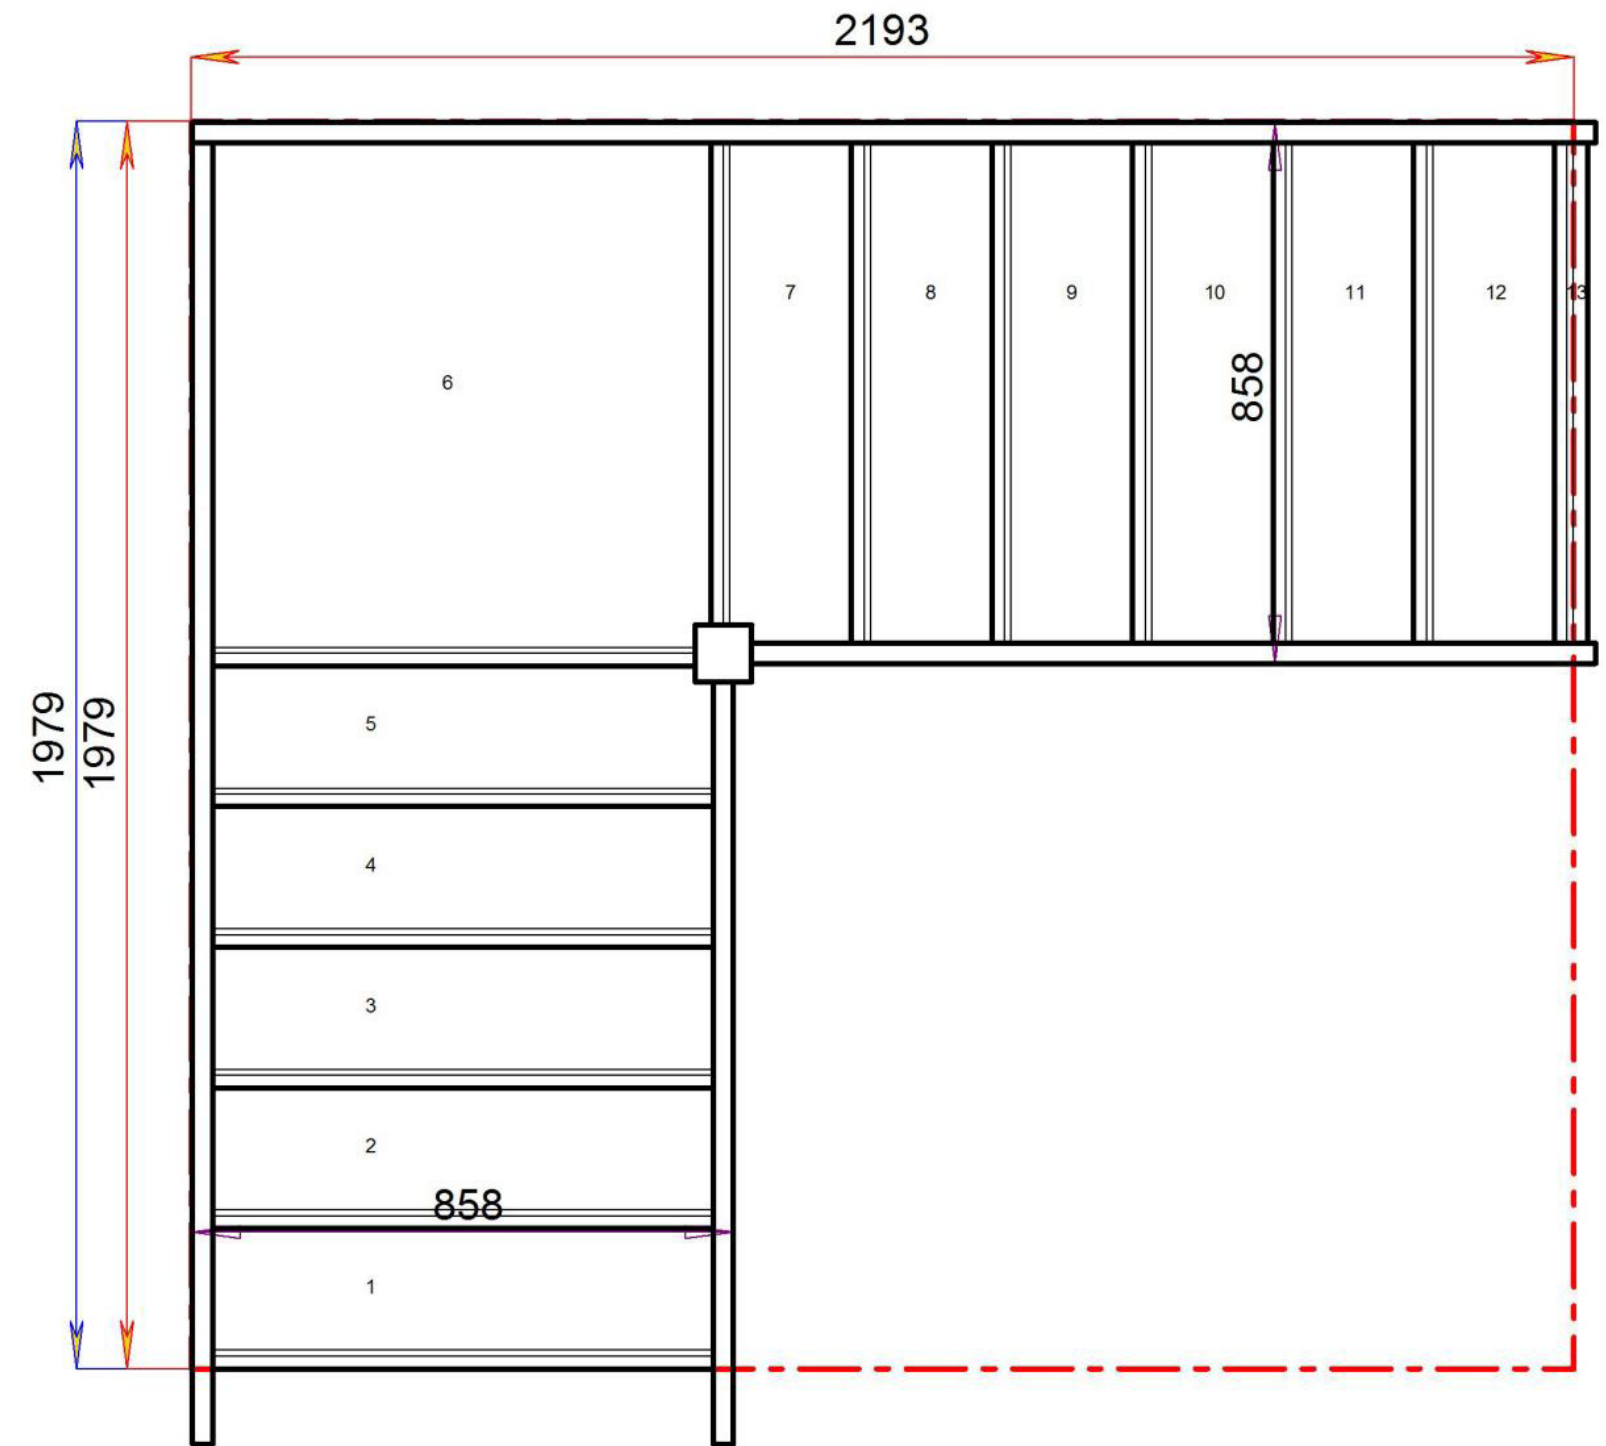

2600.000 mm

Stair Layouts-QL

S2QL9N-RH

Stair:S2QL9N-RH

Floor to floor height

2600.000 mm

Stair Layouts-QL

S3QL8N-RH

Stair:S3QL8N-RH

Floor to floor height

2600.000 mm

Stair Layouts-QL

S4QL7N-RH

Stair:S4QL7N-RH

Floor to floor height

2600.000 mm

Stair Layouts-QL

S5QL6N-RH

Stair:S5QL6N-RH

Floor to floor height

2600.000 mm

Stair Layouts-QL

S6QL5N-RH

Floor to floor height

Floor to floor height

2800.000 mm