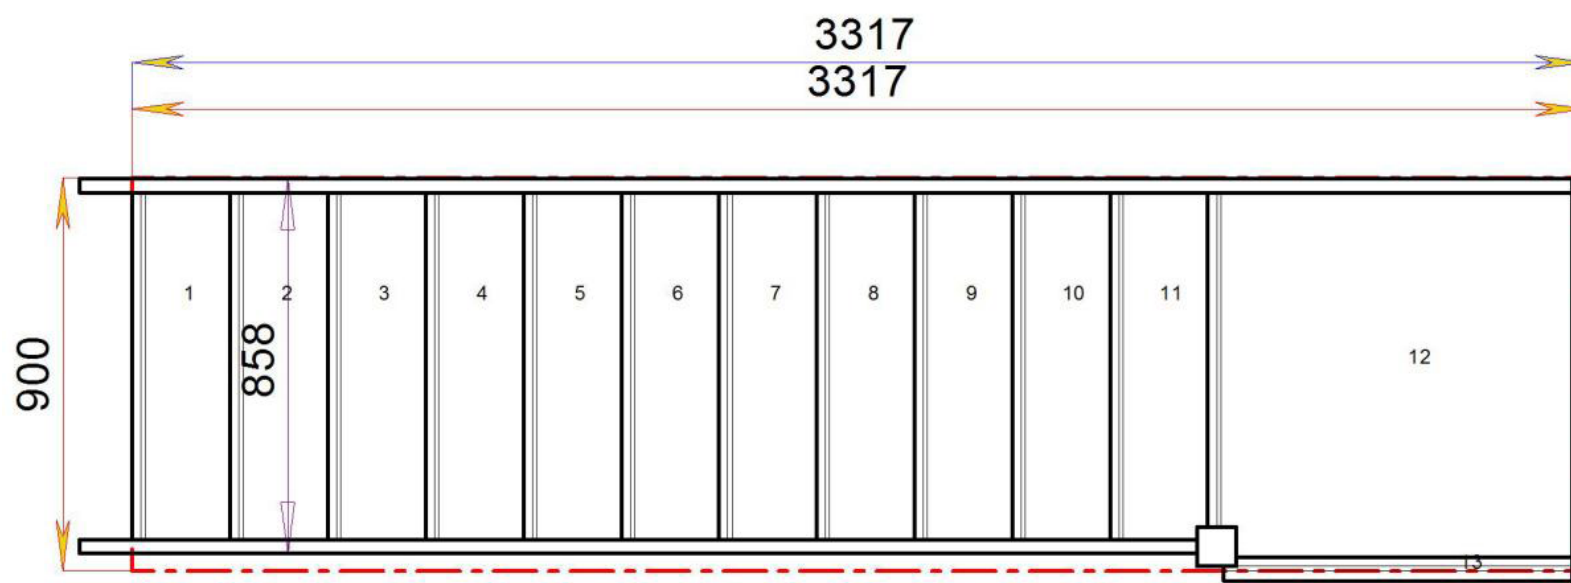

S8QL3N-RH

Stair:S8QL3N-RH

Floor to floor height

2600.000 mm

Stair Layouts-QL

S9QL2N-RH

Stair:S9QL2N-RH

Floor to floor height

2600.000 mm

Stair Layouts-QL

S10QL1N-RH

Stair:S10QL1N-RH

Floor to floor height

2600.000 mm

Stair Layouts-QL

S11QLN-RH

Stair:S11QLN-RH

Floor to floor height

2600.000 mm

© 08090632B/11035

© 08090632B/11035

Stair Layouts-STR

S13N

Stair:S13N

Floor to floor height

2800.000 mm