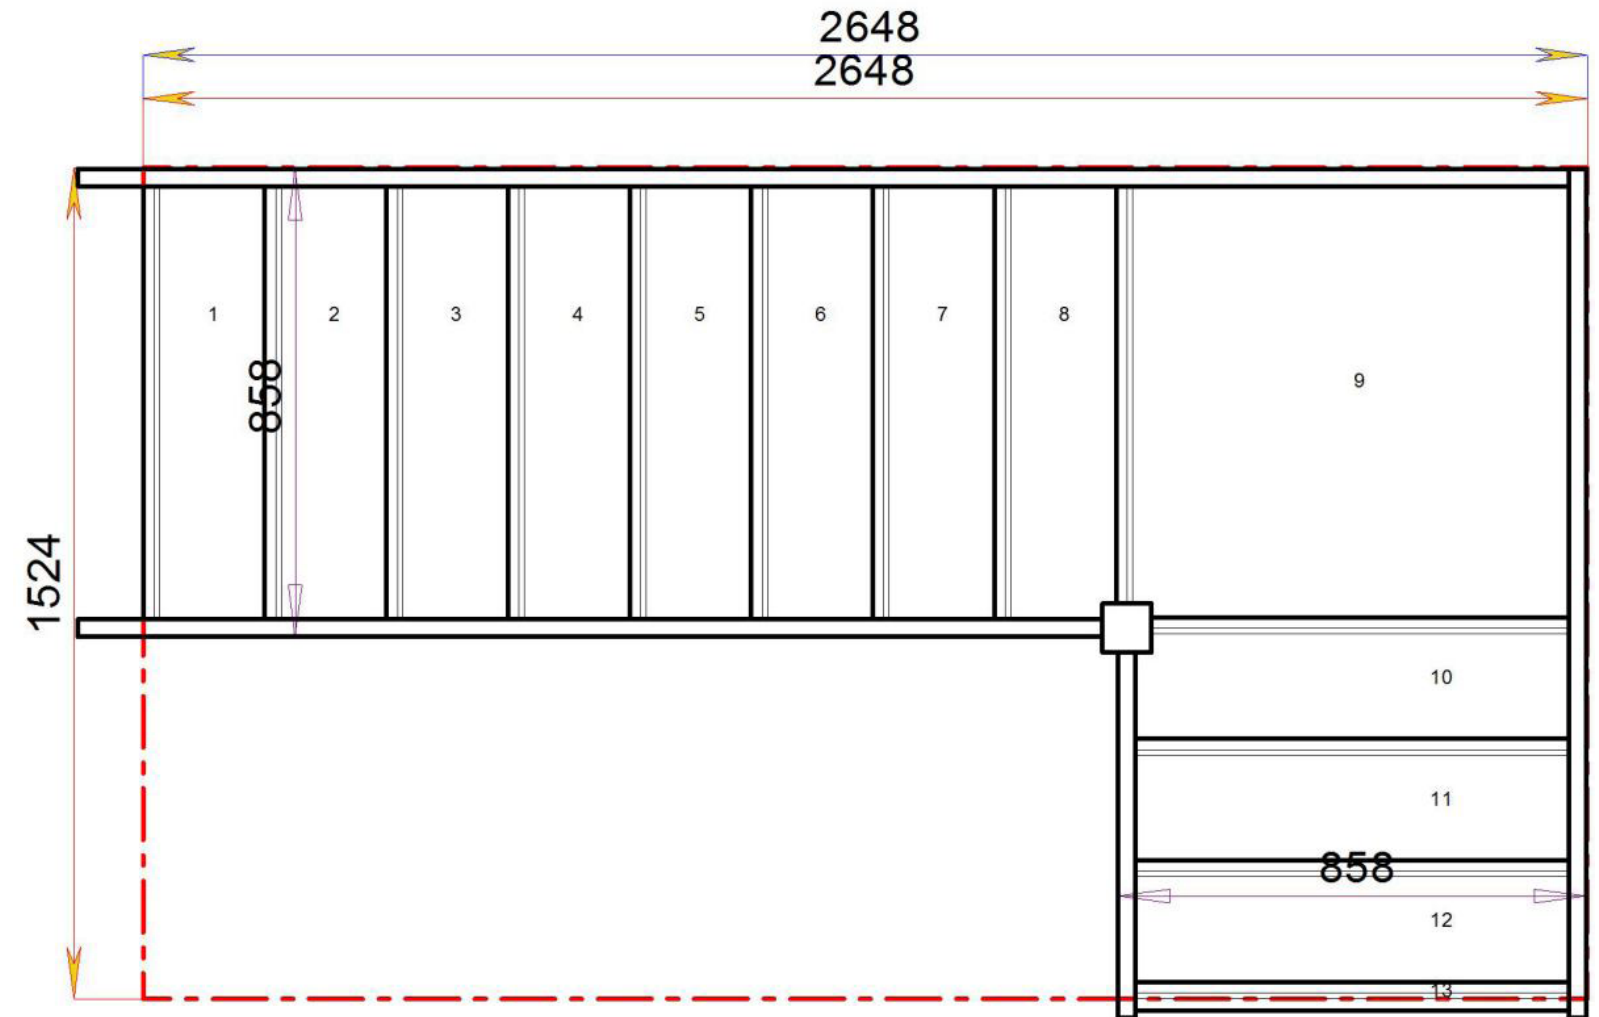

Stair Layouts-QL

S5QL6N-RH

Stair:S5QL6N-RH

Floor to floor height

2600.000 mm

Stair Layouts-QL

S6QL5N-RH

Floor to floor height

2600.000 mm

Stair:S6QL5N-RH

Stair Layouts-QL

S7QL4N-RH

Stair:S7QL4N-RH

Floor to floor height

2600.000 mm

Stair Layouts-QL

S8QL3N-RH

Stair:S8QL3N-RH

Floor to floor height

2600.000 mm

Stair Layouts-QL

S9QL2N-RH

Stair:S9QL2N-RH

Floor to floor height

Floor to floor height

2800.000 mm