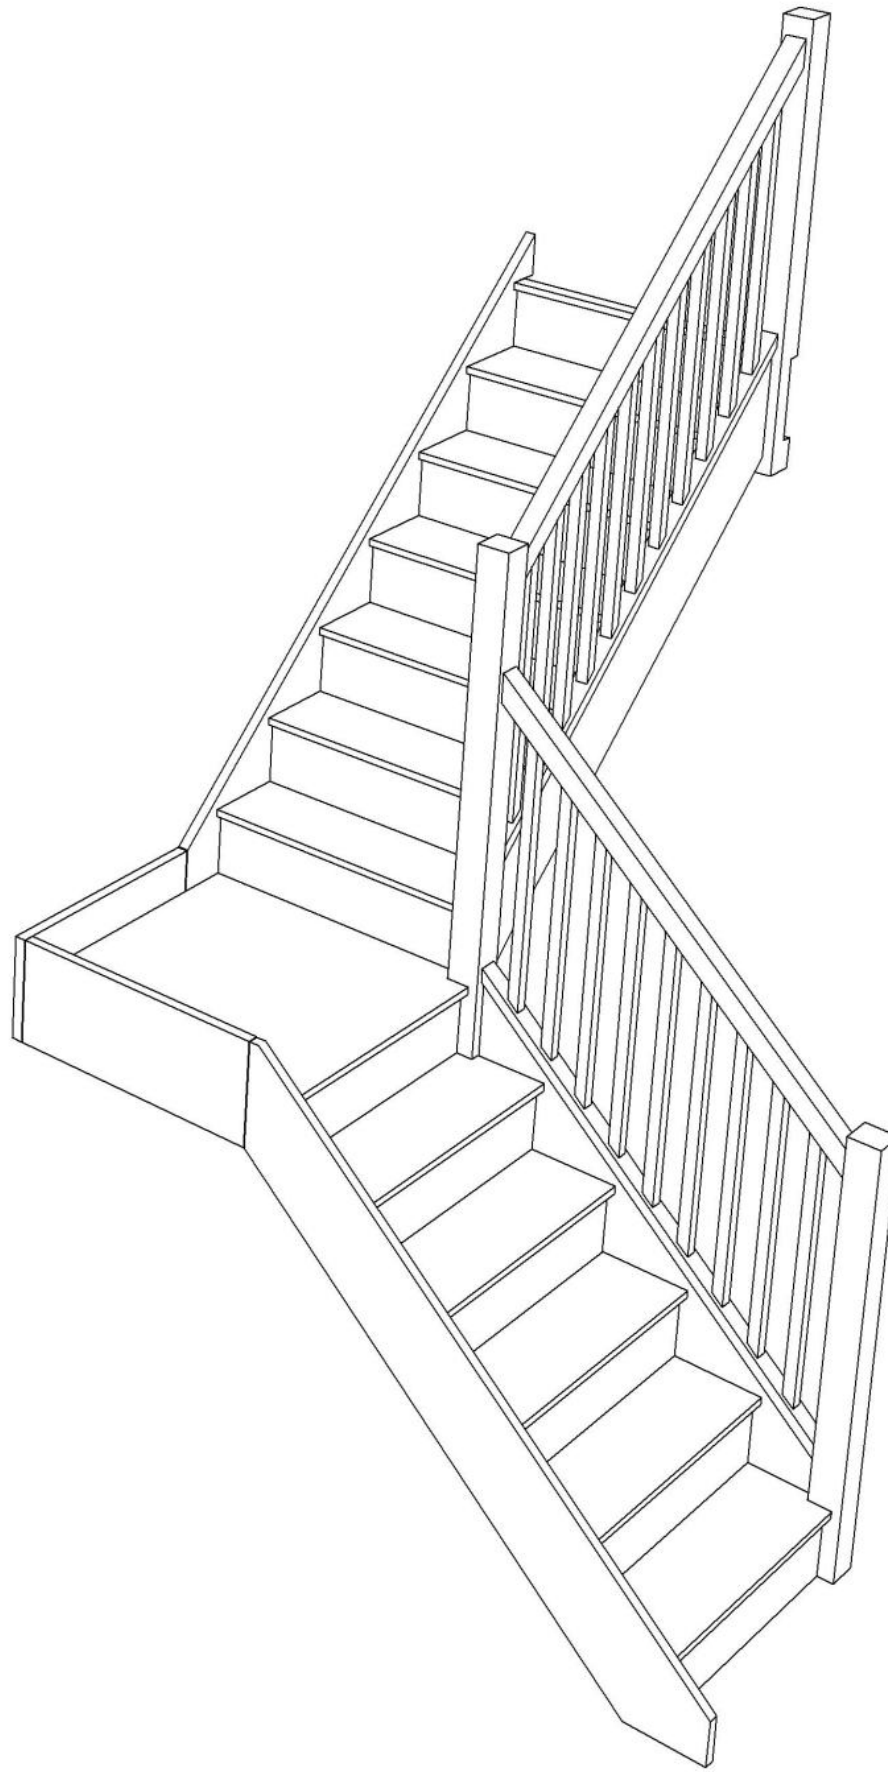

STAIRPLAN

Right Hand Quarter Landing Staircases - Plan Layouts - With Handrails

Stair:SQL11N-RH-HR

Stair:S1QL10N-RH-HR

Stair:S2QL9N-RH-HR

Stair:S3QL8N-RH-HR

Stair:S4QL7N-RH-HR

Stair:S5QL6N-RH-HR

Stair:SQL11N-RH-HR

Floor to floor height

2600.000 mm

Stair Layouts-QL

S1QL10N-RH-HR

© 080906325/11035

Stair:S1QL10N-RH-HR

Floor to floor height

Stair:S3QL8N-RH-HR

Floor to floor height

2600.000 mm

Stair Layouts-QL

S4QL7N-RH-HR

Stair:S4QL7N-RH-HR

Floor to floor height

2600.000 mm

Stair Layouts-QL

S5QL6N-RH-HR

Floor to floor height

2600.000 mm

Stair:S5QL6N-RH-HR

Stair Layouts-QL

S6QL5N-RH-HR

Floor to floor height