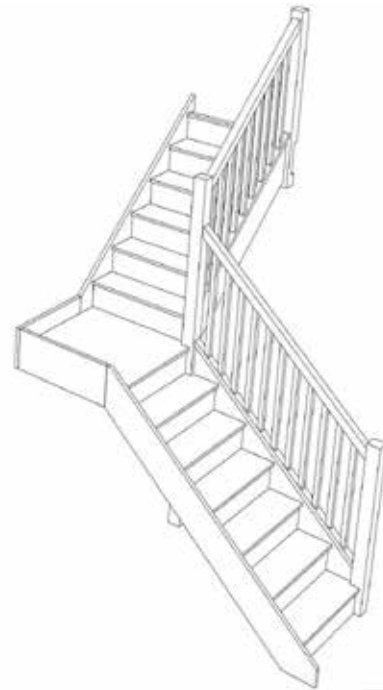

STAIRPLAN

Right Hand Quarter Landing Staircases - Plan Layouts - With Handrails

Stair:SQL11N-RH-HR

Stair:S1QL10N-RH-HR

Stair:S2QL9N-RH-HR

Stair:S3QL8N-RH-HR

Stair:S4QL7N-RH-HR

Stair:S5QL6N-RH-HR

Stair:S6QL5N-RH-HR

Stair:S7QL4N-RH-HR

Stair:S8QL3N-RH-HR

Stair:S9QL2N-RH-HR

Stair:S10QL1N-RH-HR

Stair:S11QLN-RH-HR

Stair Layouts-QL

SQL11N-RH-HR

Stair:SQL11N-RH-HR

Floor to floor height

2600.000 mm

Stair Layouts-QL

S1QL10N-RH-HR

© 080906325/11035

Stair:S1QL10N-RH-HR

Floor to floor height