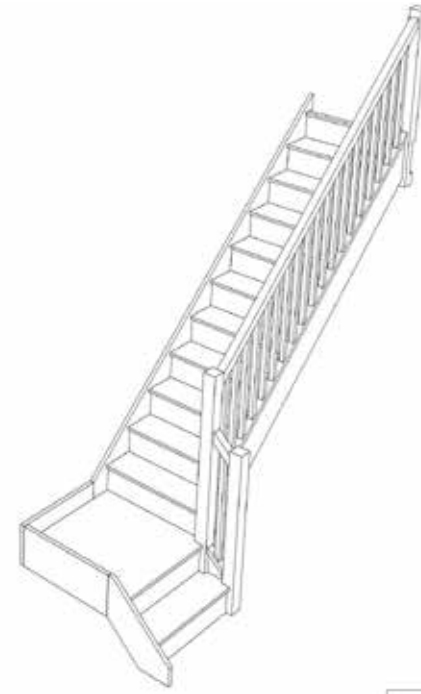

STAIRPLAN

Right Hand Quarter Landing Staircases - Plan Layouts - With Handrails

Stair:SQL11N-RH-HR

Stair:S1QL10N-RH-HR

Stair:S2QL9N-RH-HR

Stair:S3QL8N-RH-HR

Stair:S4QL7N-RH-HR

Stair:S5QL6N-RH-HR

Stair:S6QL5N-RH-HR

Stair:S7QL4N-RH-HR

Stair:S8QL3N-RH-HR

Stair:S9QL2N-RH-HR

Stair:S10QL1N-RH-HR

Stair:S11QLN-RH-HR

Stair Layouts-QL

SQL11N-RH-HR

Stair:SQL11N-RH-HR

Floor to floor height

2600.000 mm

Stair Layouts-QL

S1QL10N-RH-HR

© 080906325/11035

Stair:S1QL10N-RH-HR

Floor to floor height

2600.000 mm

Stair Layouts-QL

S2QL9N-RH-HR

Stair:S2QL9N-RH-HR

Floor to floor height

2600.000 mm

Stair Layouts-QL

S3QL8N-RH-HR