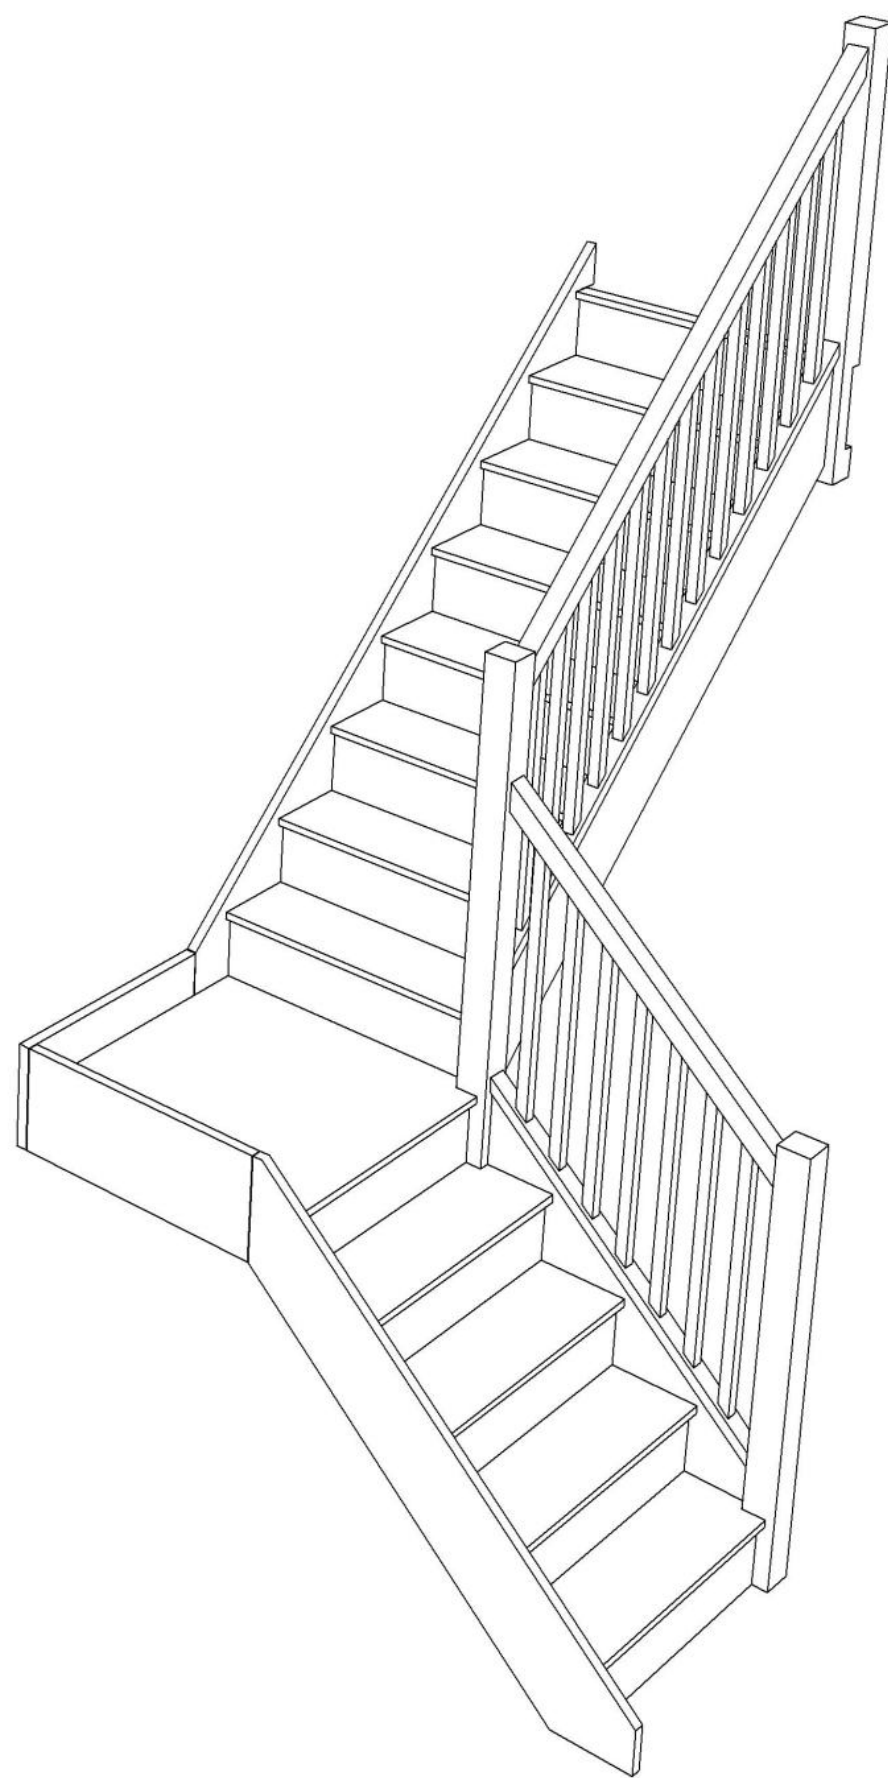

STAIRPLAN

Right Hand Quarter Landing Staircases - Plan Layouts - With Handrails

Stair:SQL11N-RH-HR

Stair:S1QL10N-RH-HR

Stair:S2QL9N-RH-HR

Stair:S3QL8N-RH-HR

Stair:S4QL7N-RH-HR

Stair:S5QL6N-RH-HR

Stair:SQL11N-RH-HR

Floor to floor height

2600.000 mm

Stair Layouts-QL

S1QL10N-RH-HR

© 080906325/11035

Stair:S1QL10N-RH-HR

Floor to floor height

2600.000 mm

Stair Layouts-QL

S2QL9N-RH-HR

Stair:S2QL9N-RH-HR

Floor to floor height

2600.000 mm

Stair Layouts-QL

S3QL8N-RH-HR

Stair:S3QL8N-RH-HR

Floor to floor height

2600.000 mm

Stair Layouts-QL

S4QL7N-RH-HR

Stair:S4QL7N-RH-HR

Floor to floor height

2600.000 mm