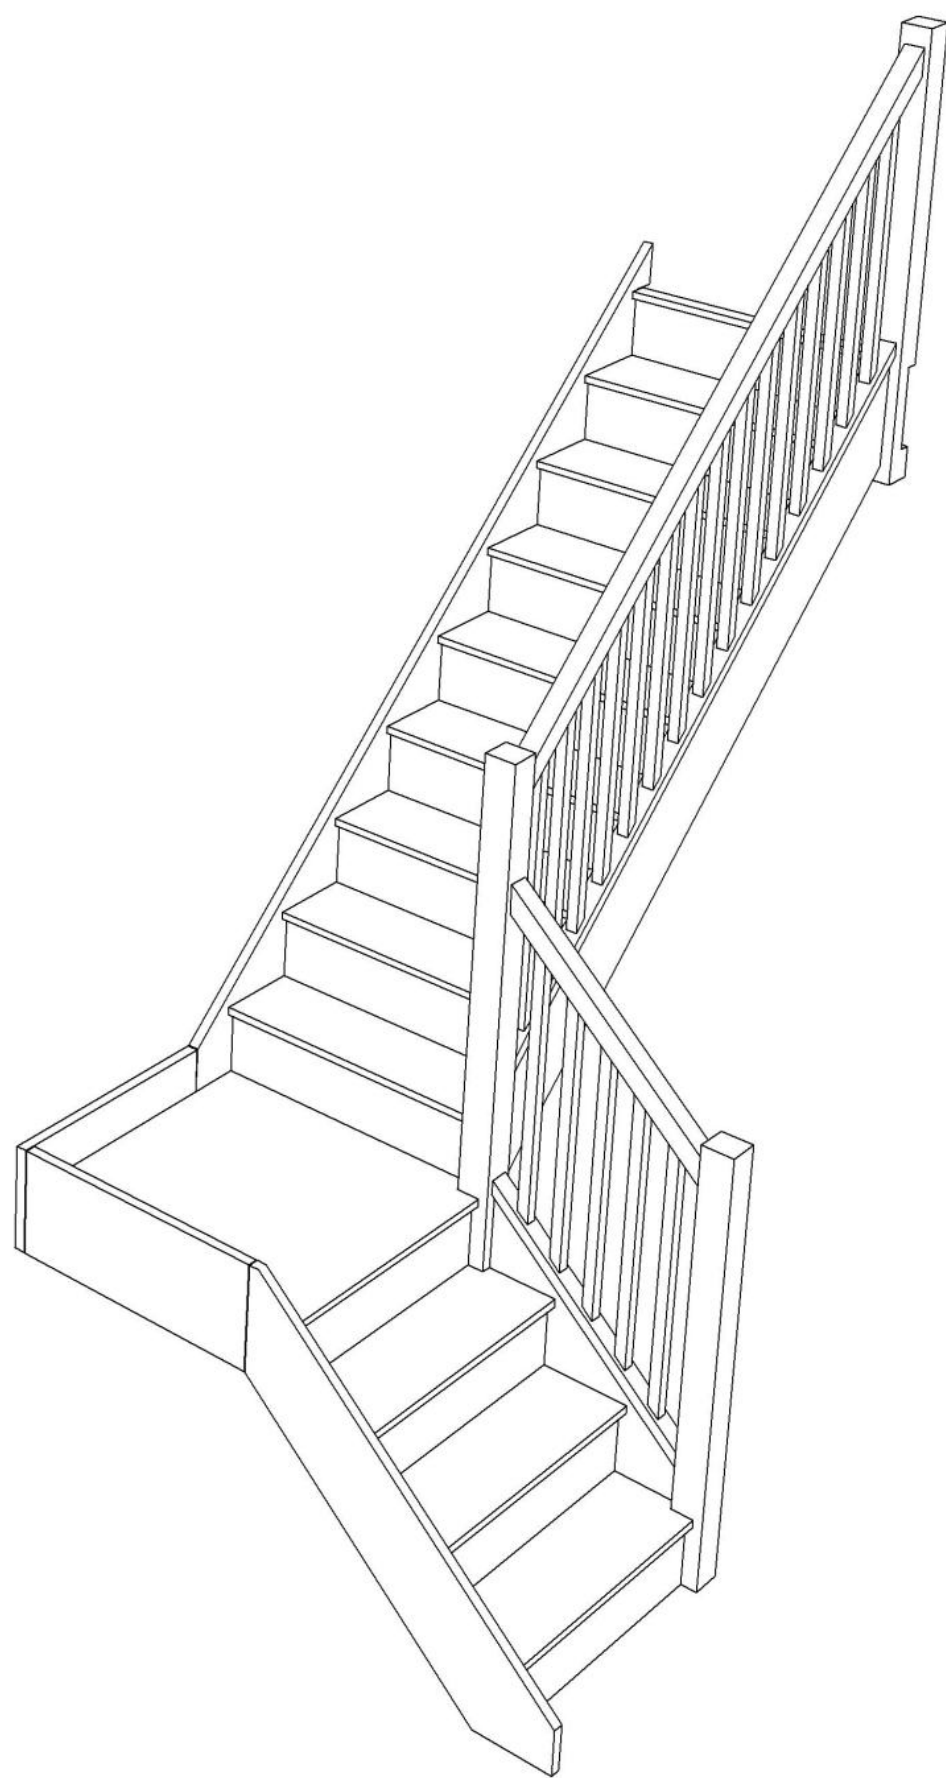

STAIRPLAN

Right Hand Quarter Landing Staircases - Plan Layouts - With Handrails

Stair:SQL11N-RH-HR

Stair:S1QL10N-RH-HR

Stair:S2QL9N-RH-HR

Stair:S3QL8N-RH-HR

Stair:S4QL7N-RH-HR

Stair:S5QL6N-RH-HR

Stair:SQL11N-RH-HR

Floor to floor height

2600.000 mm

Stair Layouts-QL

S1QL10N-RH-HR

© 080906325/11035

Stair:S1QL10N-RH-HR

Floor to floor height

2600.000 mm

Stair Layouts-QL

S2QL9N-RH-HR

Stair:S2QL9N-RH-HR

Floor to floor height

2600.000 mm

Stair Layouts-QL

S3QL8N-RH-HR

Stair:S3QL8N-RH-HR

Floor to floor height

2600.000 mm

Stair Layouts-QL

S4QL7N-RH-HR

Stair:S4QL7N-RH-HR

Floor to floor height

2600.000 mm