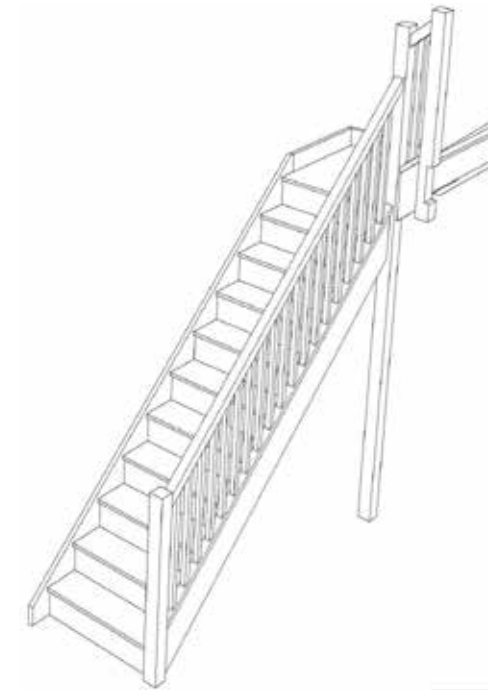

STAIRPLAN

Right Hand Quarter Landing Staircases - Plan Layouts - With Handrails

Stair:SQL11N-RH-HR

Stair:S1QL10N-RH-HR

Stair:S2QL9N-RH-HR

Stair:S3QL8N-RH-HR

Stair:S4QL7N-RH-HR

Stair:S5QL6N-RH-HR

Stair:S6QL5N-RH-HR

Stair:S7QL4N-RH-HR

Stair:S8QL3N-RH-HR

Stair:S9QL2N-RH-HR

Stair:S10QL1N-RH-HR

Stair:S11QLN-RH-HR

Stair Layouts-QL

SQL11N-RH-HR

Stair:SQL11N-RH-HR

Floor to floor height

2600.000 mm

Stair Layouts-QL

S1QL10N-RH-HR

© 080906325/11035

Stair:S1QL10N-RH-HR

Floor to floor height

2600.000 mm

Stair Layouts-QL

S2QL9N-RH-HR

Stair:S2QL9N-RH-HR

Floor to floor height

2600.000 mm

Stair Layouts-QL

S3QL8N-RH-HR