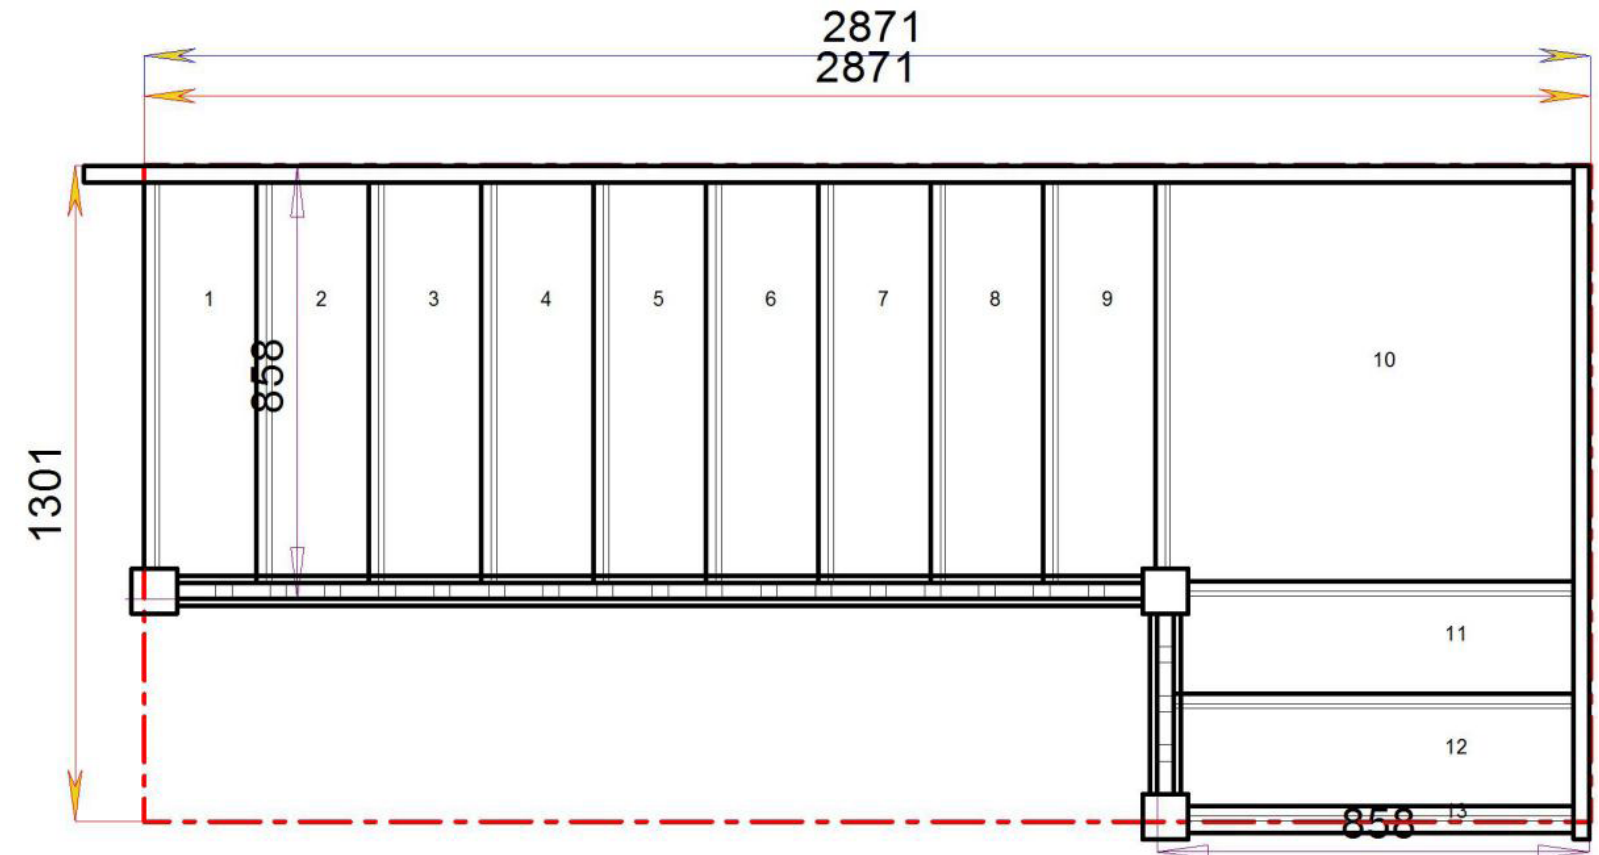

2600.000 mm

Stair:S6QL5N-RH-HR

Stair Layouts-QL

S7QL4N-RH-HR

Stair:S7QL4N-RH-HR

Floor to floor height

2600.000 mm

Stair Layouts-QL

S8QL3N-RH-HR

Stair:S8QL3N-RH-HR

Floor to floor height

2600.000 mm

Stair Layouts-QL

S9QL2N-RH-HR

Stair:S9QL2N-RH-HR

Floor to floor height

2600.000 mm

Stair Layouts-QL

S10QL1N-RH-HR

Stair:S10QL1N-RH-HR

Floor to floor height

2600.000 mm

Stair Layouts-QL

S11QLN-RH-HR

Stair:S11QLN-RH-HR

Floor to floor height

2600.000 mm