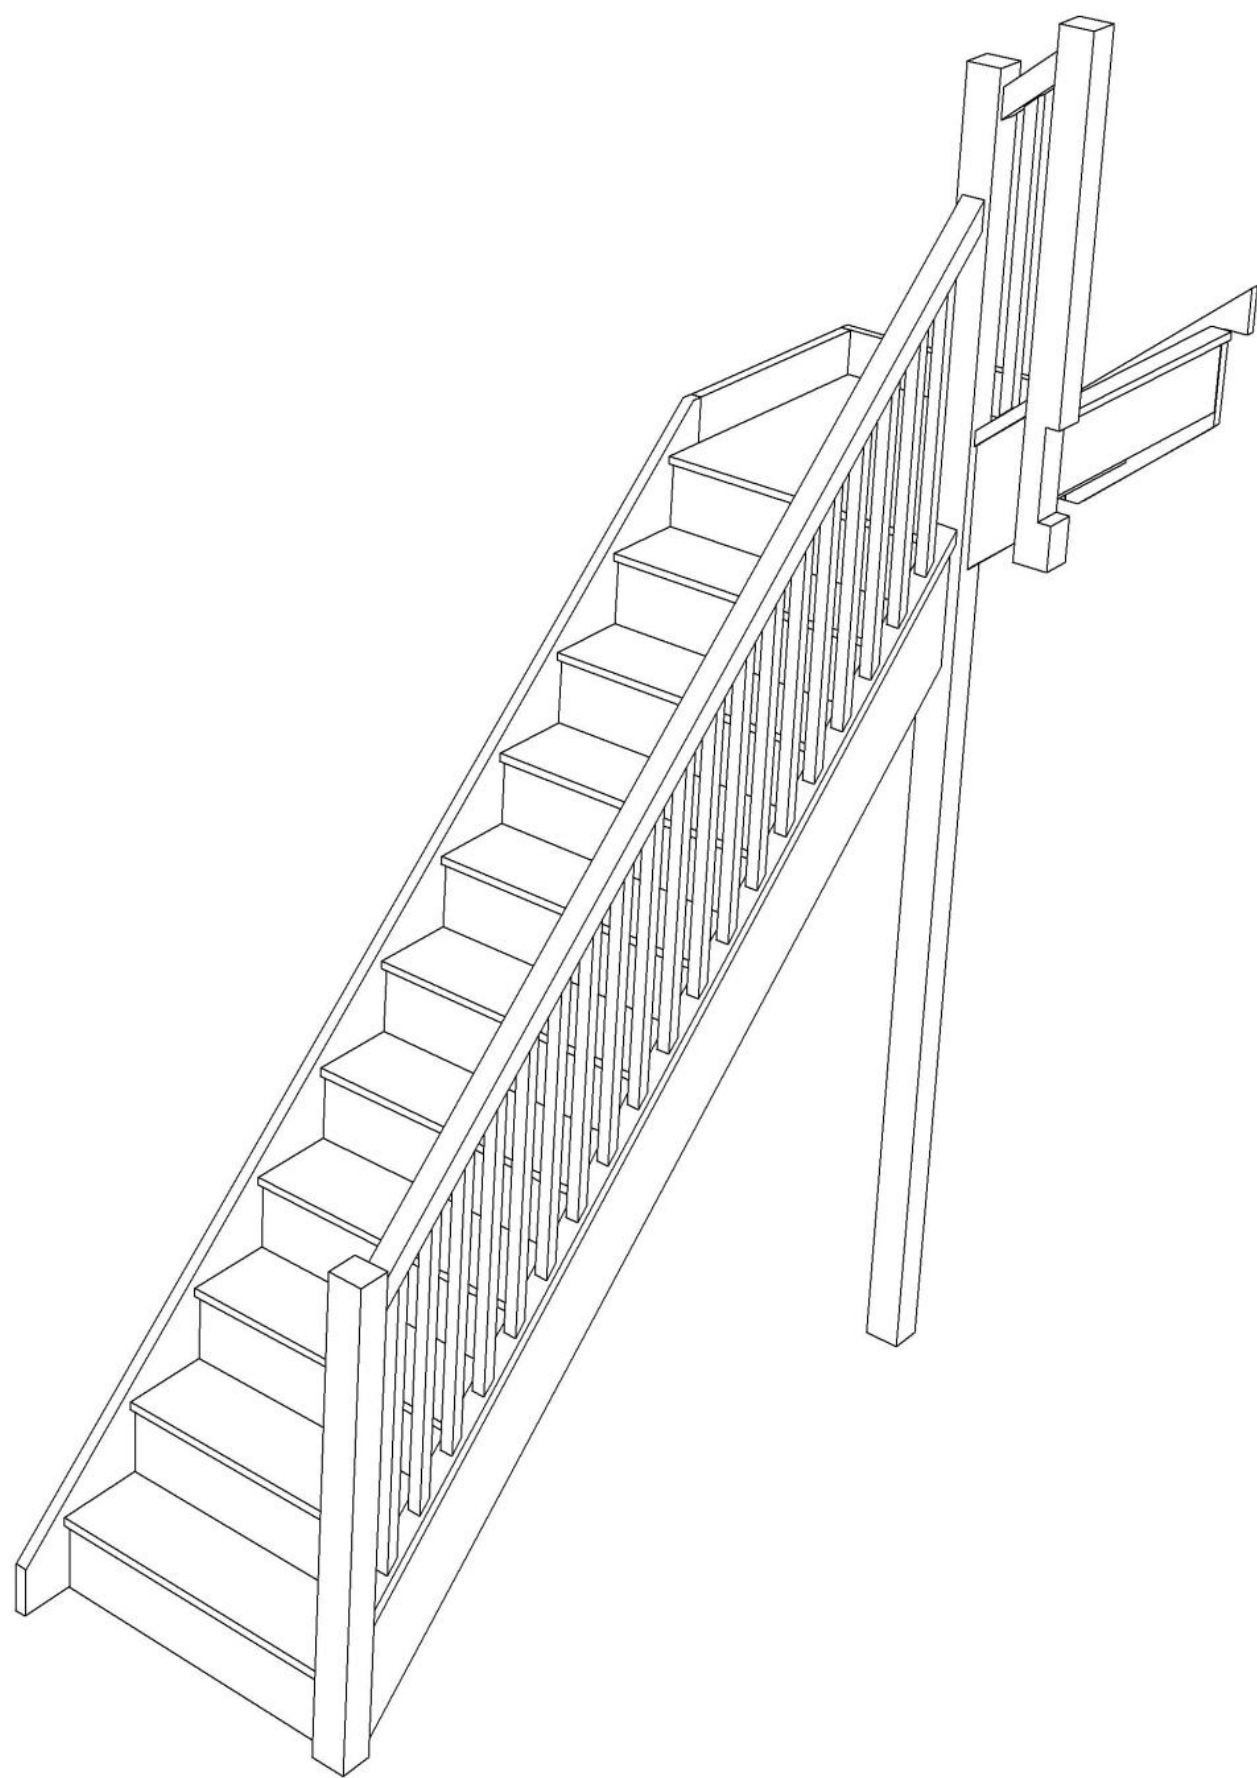

STAIRPLAN

Right Hand Quarter Landing Staircases - Plan Layouts - With Handrails

Stair:SQL11N-RH-HR

Stair:S1QL10N-RH-HR

Stair:S2QL9N-RH-HR

Stair:S3QL8N-RH-HR

Stair:S4QL7N-RH-HR

Stair:S5QL6N-RH-HR

S8QL3N-RH-HR

Stair:S8QL3N-RH-HR

Floor to floor height

2600.000 mm

Stair Layouts-QL

S9QL2N-RH-HR

Stair:S9QL2N-RH-HR

Floor to floor height

2600.000 mm

Stair Layouts-QL

S10QL1N-RH-HR

Stair:S10QL1N-RH-HR

Floor to floor height

2600.000 mm

Stair Layouts-QL

S11QLN-RH-HR