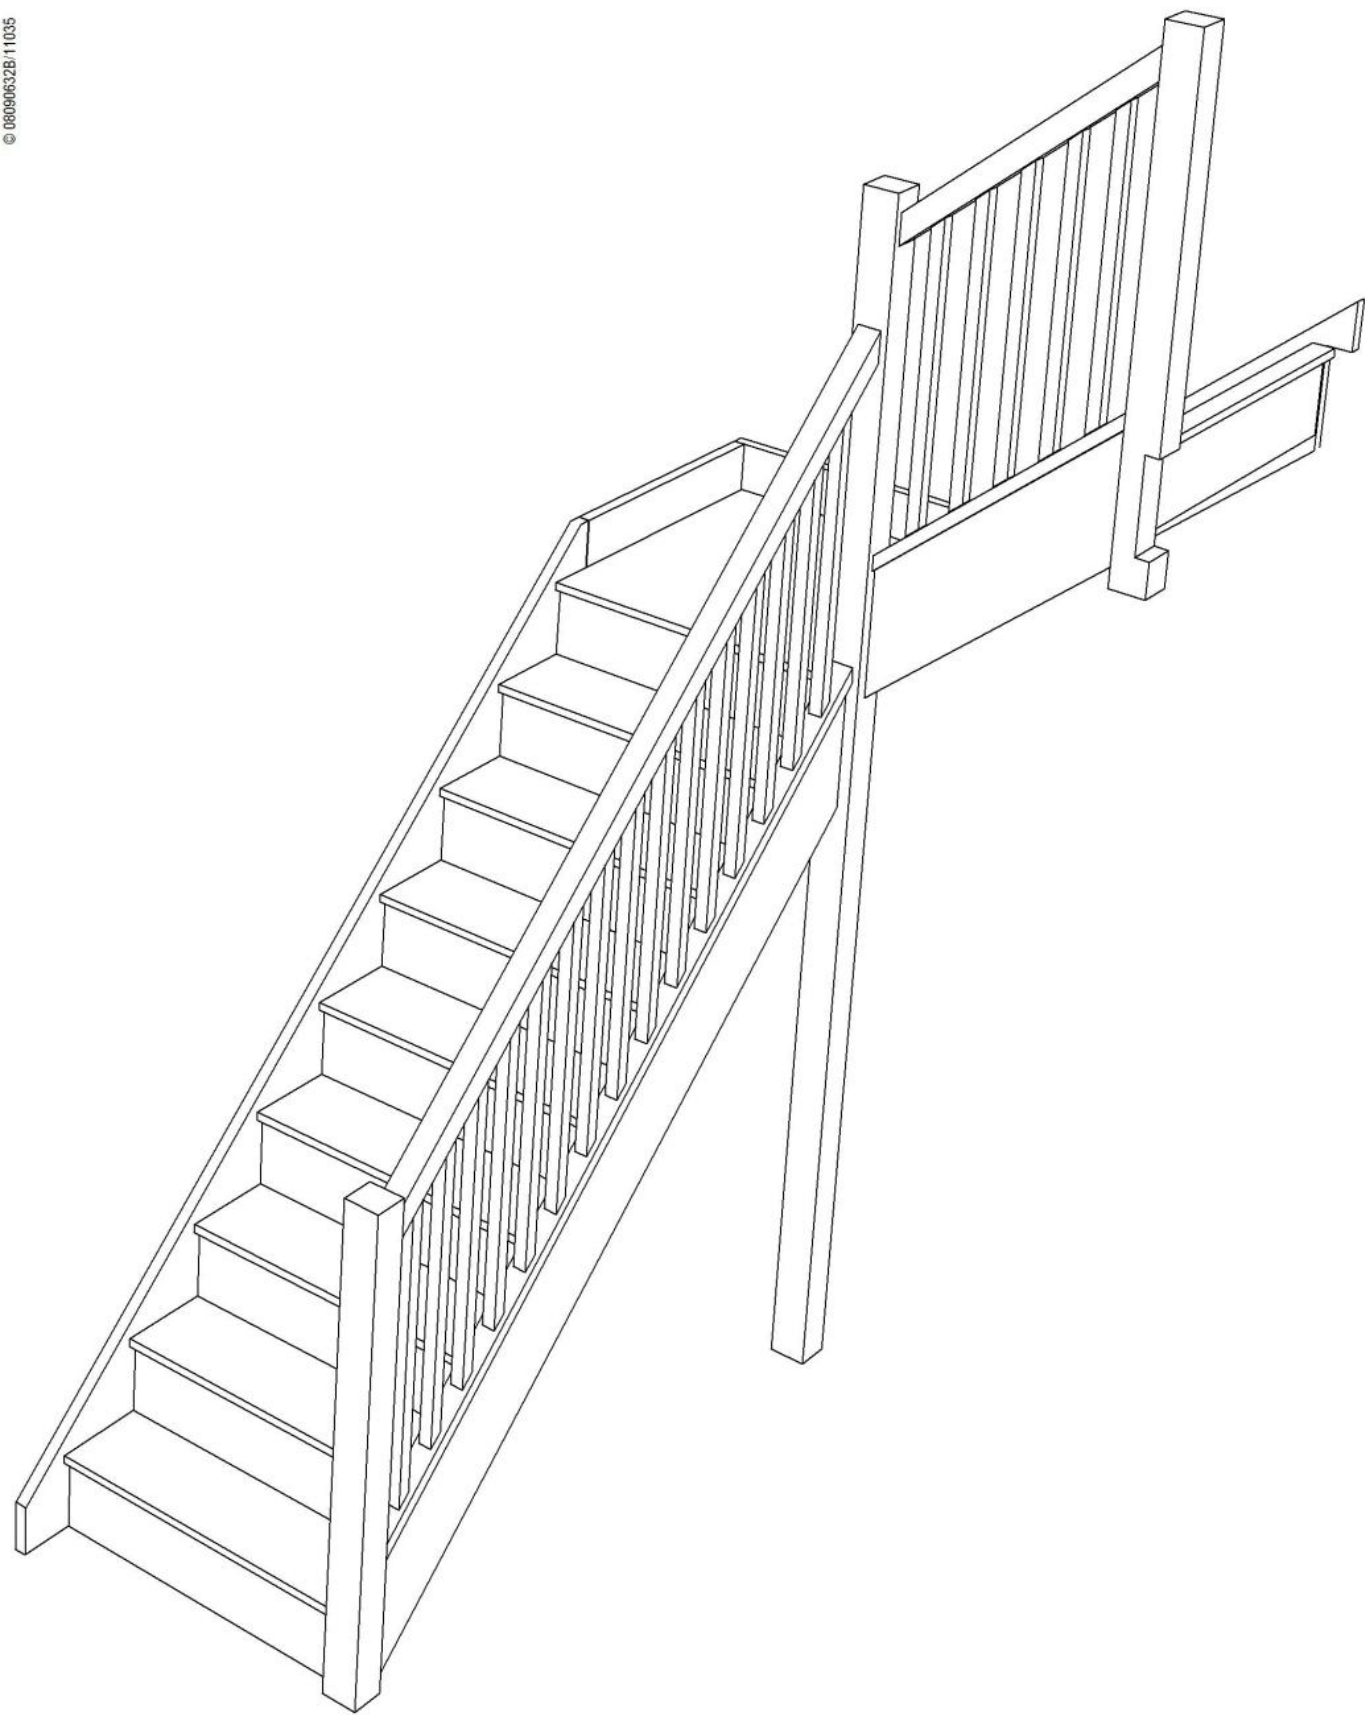

STAIRPLAN

Right Hand Quarter Landing Staircases - Plan Layouts - With Handrails

Stair:SQL11N-RH-HR

Stair:S1QL10N-RH-HR

Stair:S2QL9N-RH-HR

Stair:S3QL8N-RH-HR

Stair:S4QL7N-RH-HR

Stair:S5QL6N-RH-HR

Stair Layouts-QL

S5QL6N-RH-HR

Floor to floor height

2600.000 mm

Stair:S5QL6N-RH-HR

Stair Layouts-QL

S6QL5N-RH-HR

Floor to floor height

2600.000 mm

Stair:S6QL5N-RH-HR

Stair Layouts-QL

S7QL4N-RH-HR

Stair:S7QL4N-RH-HR

Floor to floor height

2600.000 mm

Stair Layouts-QL