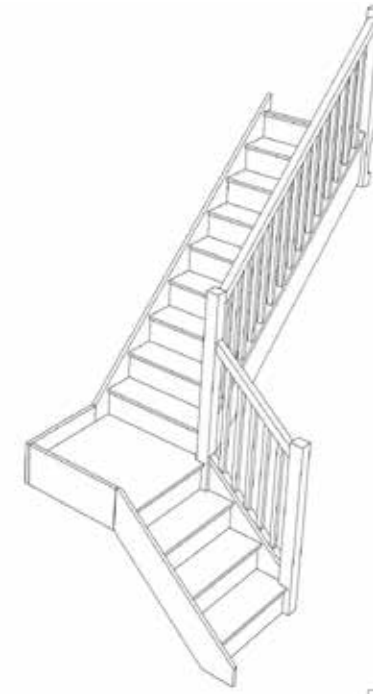

STAIRPLAN

Right Hand Quarter Landing Staircases - Plan Layouts - With Handrails

Stair:SQL11N-RH-HR

Stair:S1QL10N-RH-HR

Stair:S2QL9N-RH-HR

Stair:S3QL8N-RH-HR

Stair:S4QL7N-RH-HR

Stair:S5QL6N-RH-HR

Stair:S6QL5N-RH-HR

Stair:S7QL4N-RH-HR

Stair:S8QL3N-RH-HR

Stair:S9QL2N-RH-HR

Stair:S10QL1N-RH-HR

Stair:S11QLN-RH-HR

Stair Layouts-QL

SQL11N-RH-HR

Stair:SQL11N-RH-HR

Floor to floor height

2600.000 mm

Stair Layouts-QL

S1QL10N-RH-HR

© 080906325/11035

Stair:S1QL10N-RH-HR

Floor to floor height