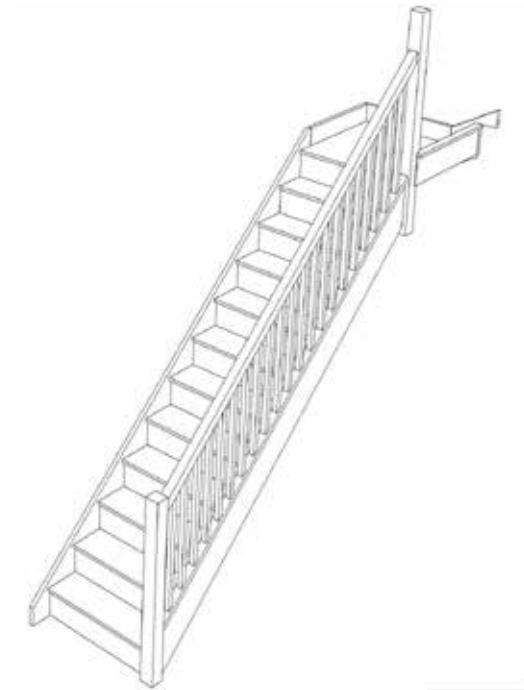

STAIRPLAN

Right Hand Quarter Landing Staircases - Plan Layouts - With Handrails

Stair:SQL11N-RH-HR

Stair:S1QL10N-RH-HR

Stair:S2QL9N-RH-HR

Stair:S3QL8N-RH-HR

Stair:S4QL7N-RH-HR

Stair:S5QL6N-RH-HR

Stair:S6QL5N-RH-HR

Stair:S7QL4N-RH-HR

Stair:S8QL3N-RH-HR

Stair:S9QL2N-RH-HR

Stair:S10QL1N-RH-HR

Stair:S11QLN-RH-HR

Stair Layouts-QL

SQL11N-RH-HR

Stair:SQL11N-RH-HR

Floor to floor height

2600.000 mm

Stair Layouts-QL

S1QL10N-RH-HR

© 080906325/11035

Stair:S1QL10N-RH-HR

Floor to floor height

2600.000 mm

Stair Layouts-QL

S2QL9N-RH-HR

Stair:S2QL9N-RH-HR

Floor to floor height

2600.000 mm

Stair Layouts-QL

S3QL8N-RH-HR