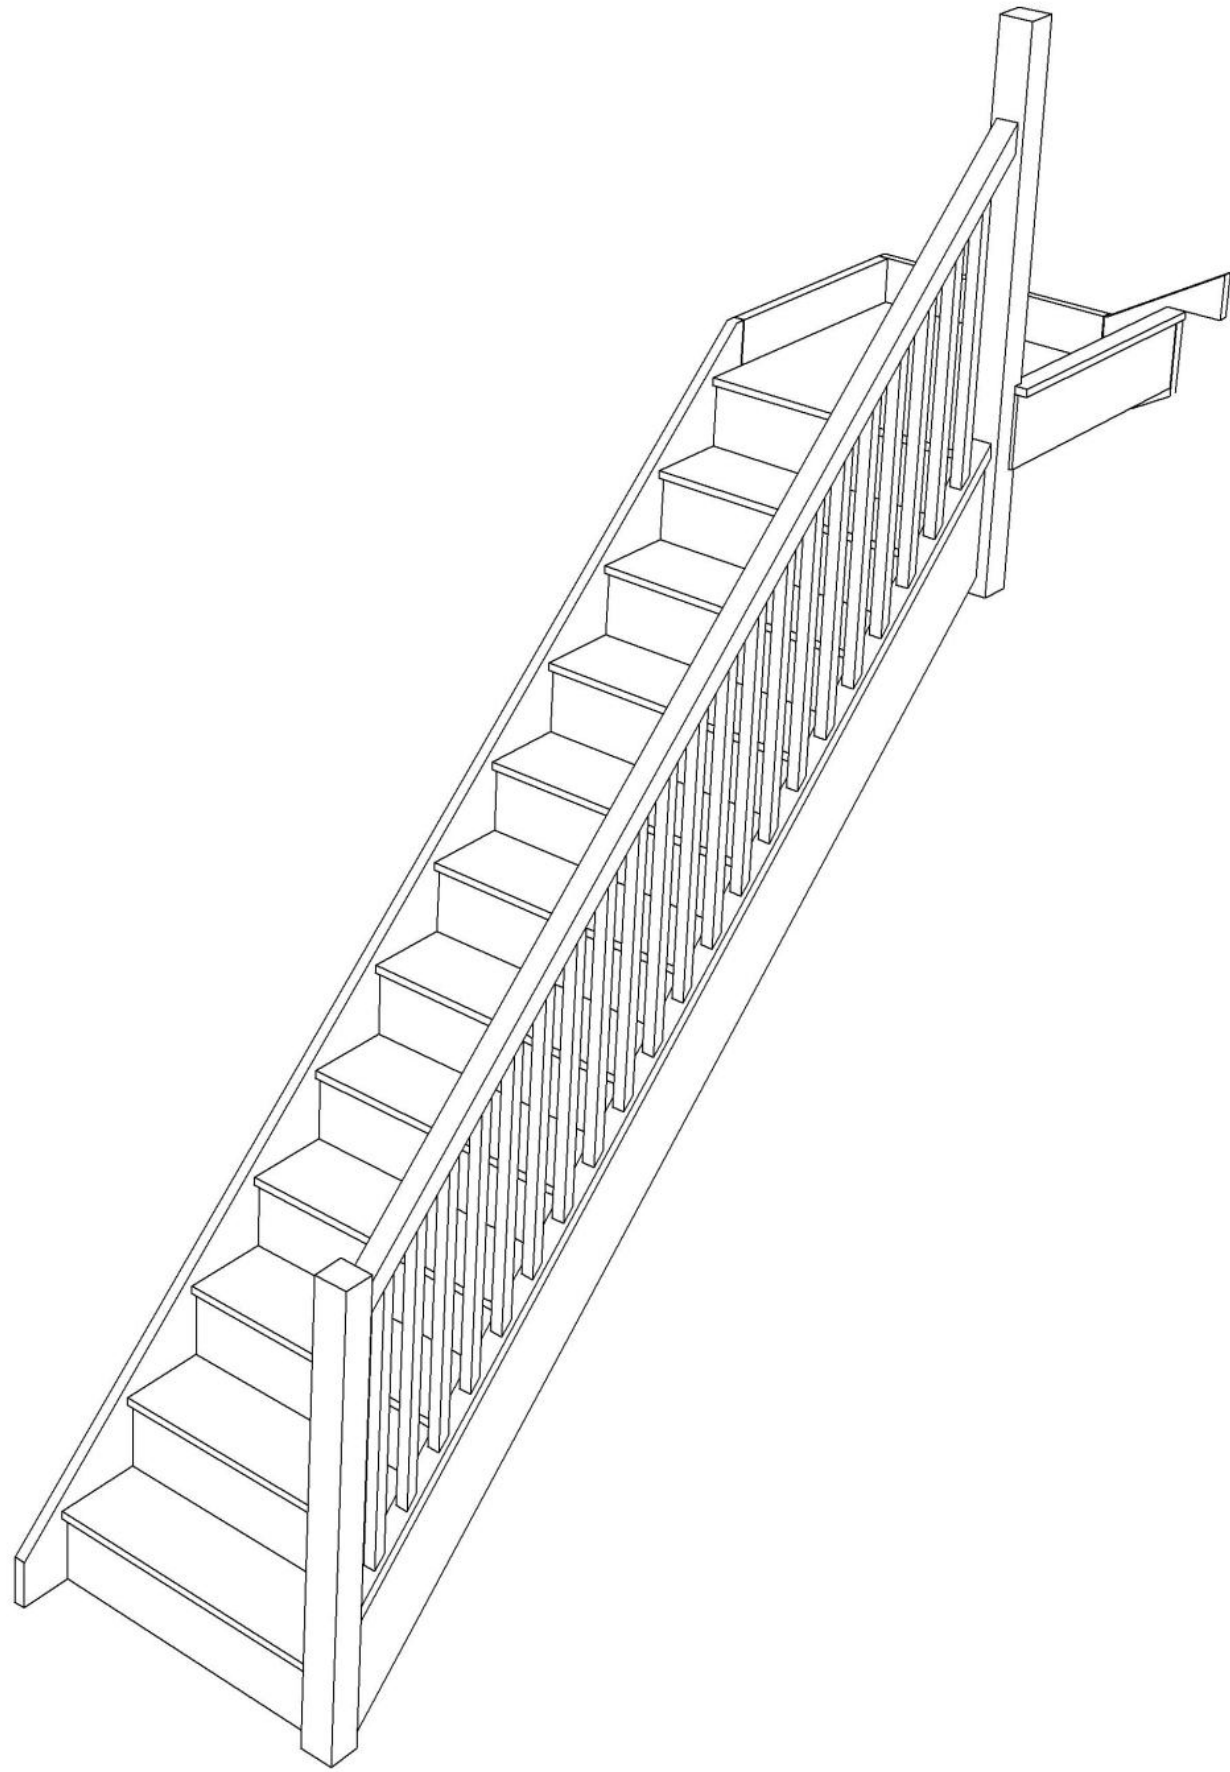

STAIRPLAN

Right Hand Quarter Landing Staircases - Plan Layouts - With Handrails

Stair:SQL11N-RH-HR

Stair:S1QL10N-RH-HR

Stair:S2QL9N-RH-HR

Stair:S3QL8N-RH-HR

Stair:S4QL7N-RH-HR

Stair:S5QL6N-RH-HR

2600.000 mm

Stair Layouts-QL

S10QL1N-RH-HR

Stair:S10QL1N-RH-HR

Floor to floor height

2600.000 mm

Stair Layouts-QL

S11QLN-RH-HR