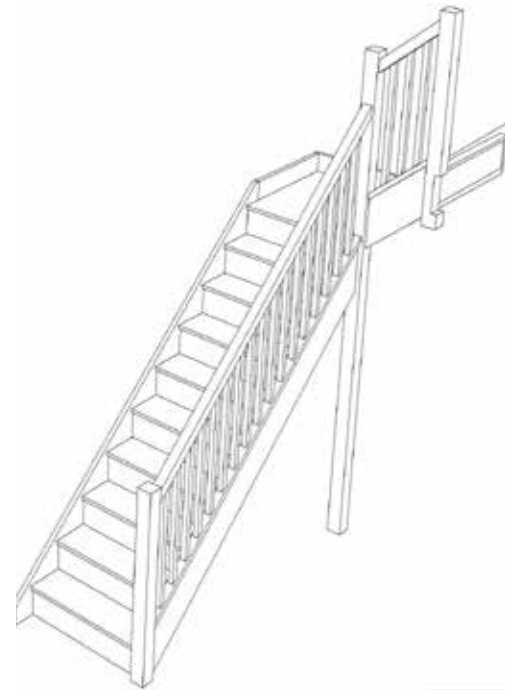

STAIRPLAN

Right Hand Quarter Landing Staircases - Plan Layouts - With Handrails

Stair:SQL11N-RH-HR

Stair:S1QL10N-RH-HR

Stair:S2QL9N-RH-HR

Stair:S3QL8N-RH-HR

Stair:S4QL7N-RH-HR

Stair:S5QL6N-RH-HR

Stair:S6QL5N-RH-HR

Stair:S7QL4N-RH-HR

Stair:S8QL3N-RH-HR

Stair:S9QL2N-RH-HR

Stair:S10QL1N-RH-HR

Stair:S11QLN-RH-HR

Stair Layouts-QL

SQL11N-RH-HR

Stair:SQL11N-RH-HR

Floor to floor height

2600.000 mm

Stair Layouts-QL

S1QL10N-RH-HR

© 080906325/11035

Stair:S1QL10N-RH-HR

Floor to floor height