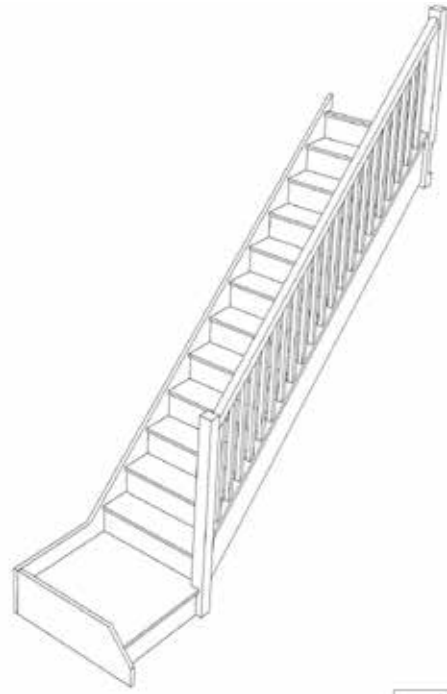

STAIRPLAN

Right Hand Quarter Landing Staircases - Plan Layouts - With Handrails

Stair:SQL11N-RH-HR

Stair:S1QL10N-RH-HR

Stair:S2QL9N-RH-HR

Stair:S3QL8N-RH-HR

Stair:S4QL7N-RH-HR

Stair:S5QL6N-RH-HR

Stair:S6QL5N-RH-HR

Stair:S7QL4N-RH-HR

Stair:S8QL3N-RH-HR

Stair:S9QL2N-RH-HR

Stair:S10QL1N-RH-HR

Stair:S11QLN-RH-HR

Stair Layouts-QL

SQL11N-RH-HR

Stair:SQL11N-RH-HR

Floor to floor height

2600.000 mm

Stair Layouts-QL

S1QL10N-RH-HR

© 080906325/11035

Stair:S1QL10N-RH-HR

Floor to floor height

2600.000 mm

Stair Layouts-QL

S2QL9N-RH-HR

Stair:S2QL9N-RH-HR

Floor to floor height

2600.000 mm

Stair Layouts-QL

S3QL8N-RH-HR