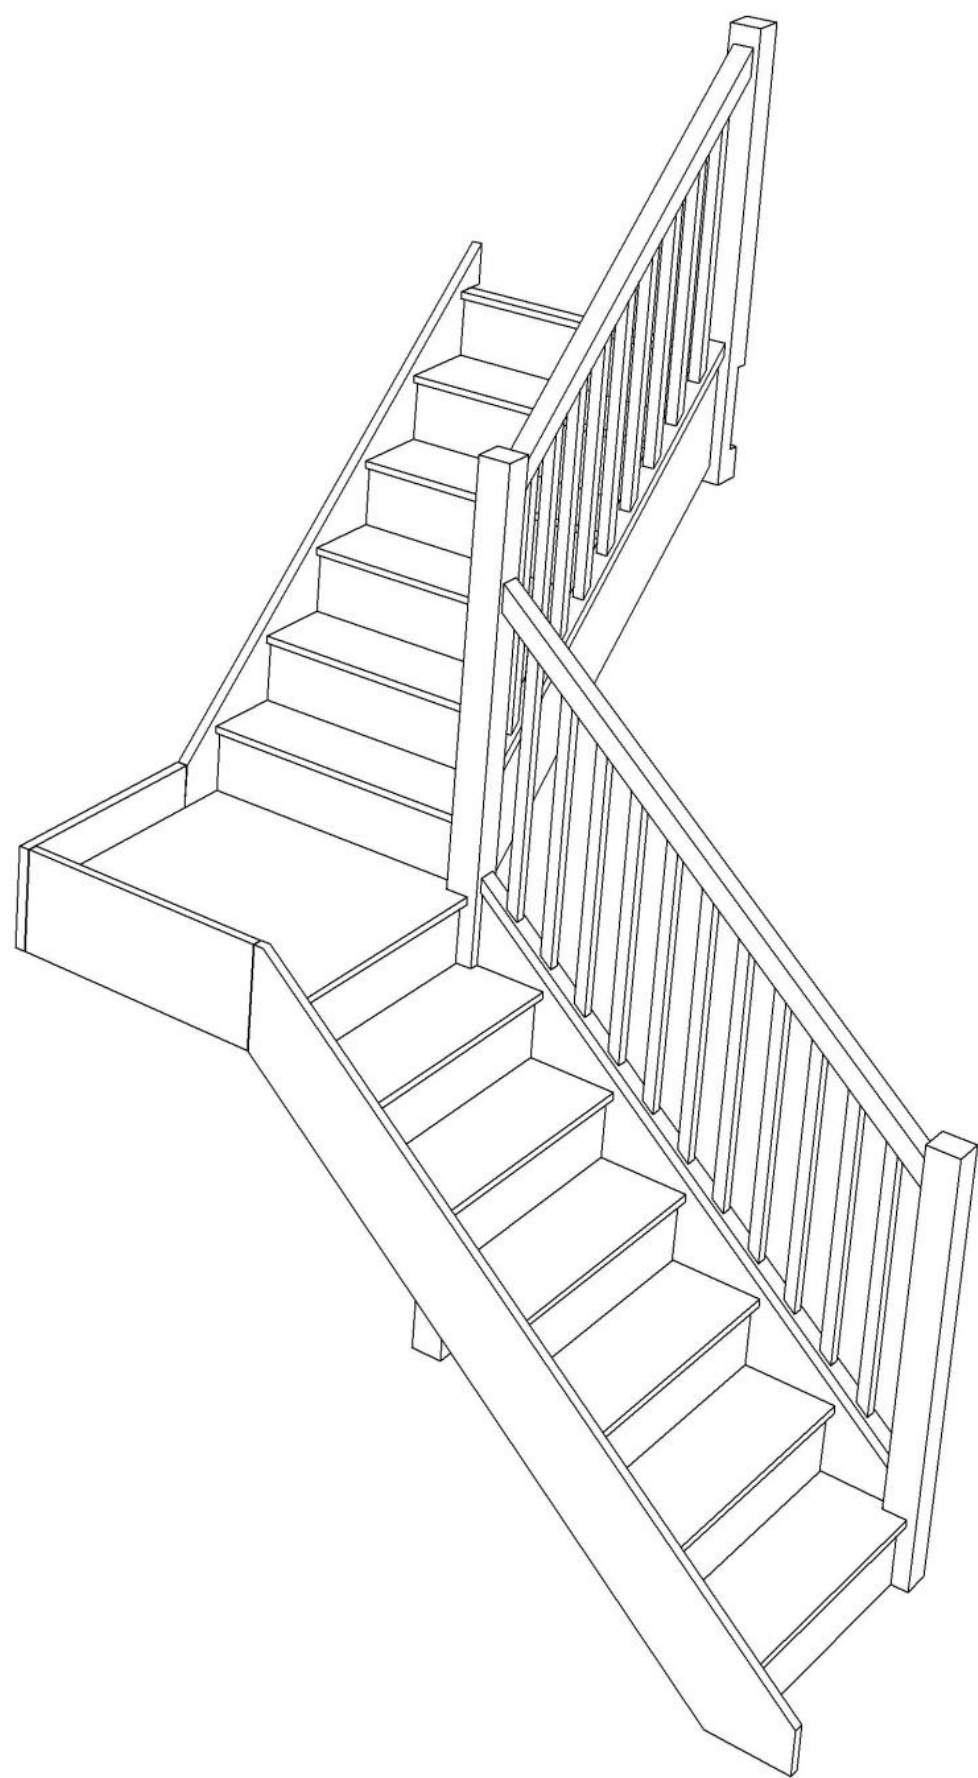

STAIRPLAN

Right Hand Quarter Landing Staircases - Plan Layouts - With Handrails

Stair:SQL11N-RH-HR

Stair:S1QL10N-RH-HR

Stair:S2QL9N-RH-HR

Stair:S3QL8N-RH-HR

Stair:S4QL7N-RH-HR

Stair:S5QL6N-RH-HR

Stair:S3QL8N-RH-HR

Floor to floor height

2600.000 mm

Stair Layouts-QL

S4QL7N-RH-HR

Stair:S4QL7N-RH-HR

Floor to floor height

2600.000 mm

Stair Layouts-QL

S5QL6N-RH-HR

Floor to floor height

2600.000 mm

Stair:S5QL6N-RH-HR

Stair Layouts-QL

S6QL5N-RH-HR

Floor to floor height