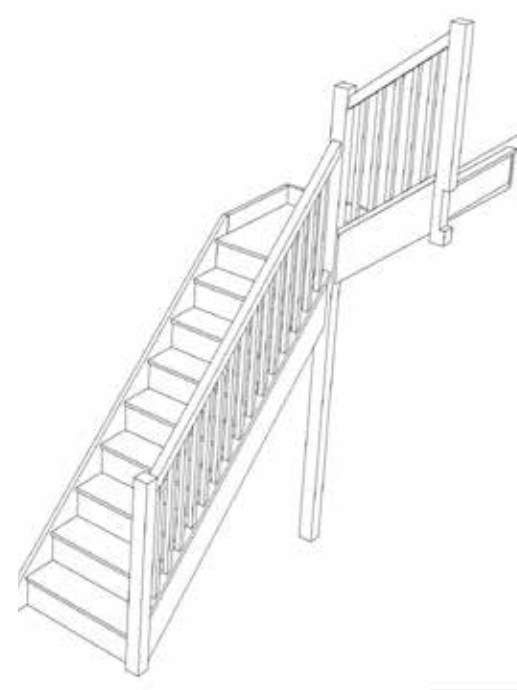

STAIRPLAN

Right Hand Quarter Landing Staircases - Plan Layouts - With Handrails

Stair:SQL11N-RH-HR

Stair:S1QL10N-RH-HR

Stair:S2QL9N-RH-HR

Stair:S3QL8N-RH-HR

Stair:S4QL7N-RH-HR

Stair:S5QL6N-RH-HR

Stair:S6QL5N-RH-HR

Stair:S7QL4N-RH-HR

Stair:S8QL3N-RH-HR

Stair:S9QL2N-RH-HR

Stair:S10QL1N-RH-HR

Stair:S11QLN-RH-HR

Stair Layouts-QL

SQL11N-RH-HR

Stair:SQL11N-RH-HR

Floor to floor height

2600.000 mm

Stair Layouts-QL

S1QL10N-RH-HR

© 080906325/11035

Stair:S1QL10N-RH-HR

Floor to floor height