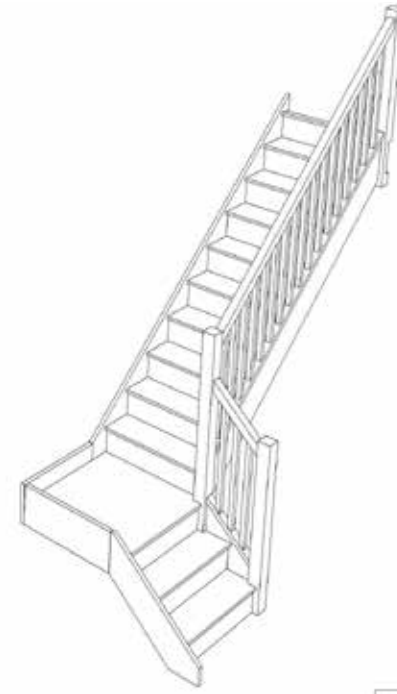

STAIRPLAN

Right Hand Quarter Landing Staircases - Plan Layouts - With Handrails

Stair:SQL11N-RH-HR

Stair:S1QL10N-RH-HR

Stair:S2QL9N-RH-HR

Stair:S3QL8N-RH-HR

Stair:S4QL7N-RH-HR

Stair:S5QL6N-RH-HR

Stair:S6QL5N-RH-HR

Stair:S7QL4N-RH-HR

Stair:S8QL3N-RH-HR

Stair:S9QL2N-RH-HR

Stair:S10QL1N-RH-HR

Stair:S11QLN-RH-HR

Stair Layouts-QL

SQL11N-RH-HR

Stair:SQL11N-RH-HR

Floor to floor height

2600.000 mm

Stair Layouts-QL

S1QL10N-RH-HR

© 080906325/11035

Stair:S1QL10N-RH-HR

Floor to floor height

2600.000 mm

Stair Layouts-QL

S2QL9N-RH-HR

Stair:S2QL9N-RH-HR

Floor to floor height

2600.000 mm

Stair Layouts-QL

S3QL8N-RH-HR