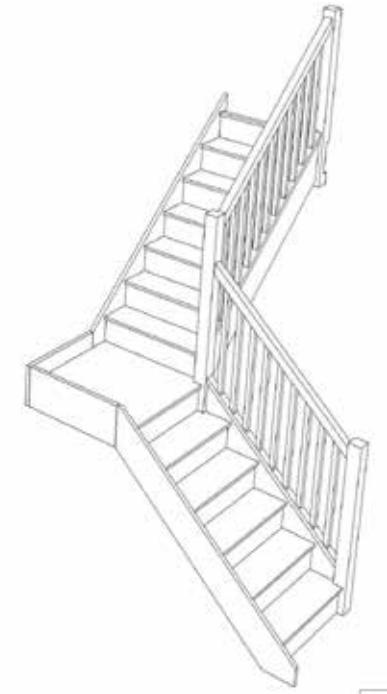

STAIRPLAN

Right Hand Quarter Landing Staircases - Plan Layouts - With Handrails

Stair:SQL11N-RH-HR

Stair:S1QL10N-RH-HR

Stair:S2QL9N-RH-HR

Stair:S3QL8N-RH-HR

Stair:S4QL7N-RH-HR

Stair:S5QL6N-RH-HR

Stair:S6QL5N-RH-HR

Stair:S7QL4N-RH-HR

Stair:S8QL3N-RH-HR

Stair:S9QL2N-RH-HR

Stair:S10QL1N-RH-HR

Stair:S11QLN-RH-HR

Stair Layouts-QL

SQL11N-RH-HR

Stair:SQL11N-RH-HR

Floor to floor height

2600.000 mm

Stair Layouts-QL

S1QL10N-RH-HR

© 080906325/11035

Stair:S1QL10N-RH-HR

Floor to floor height