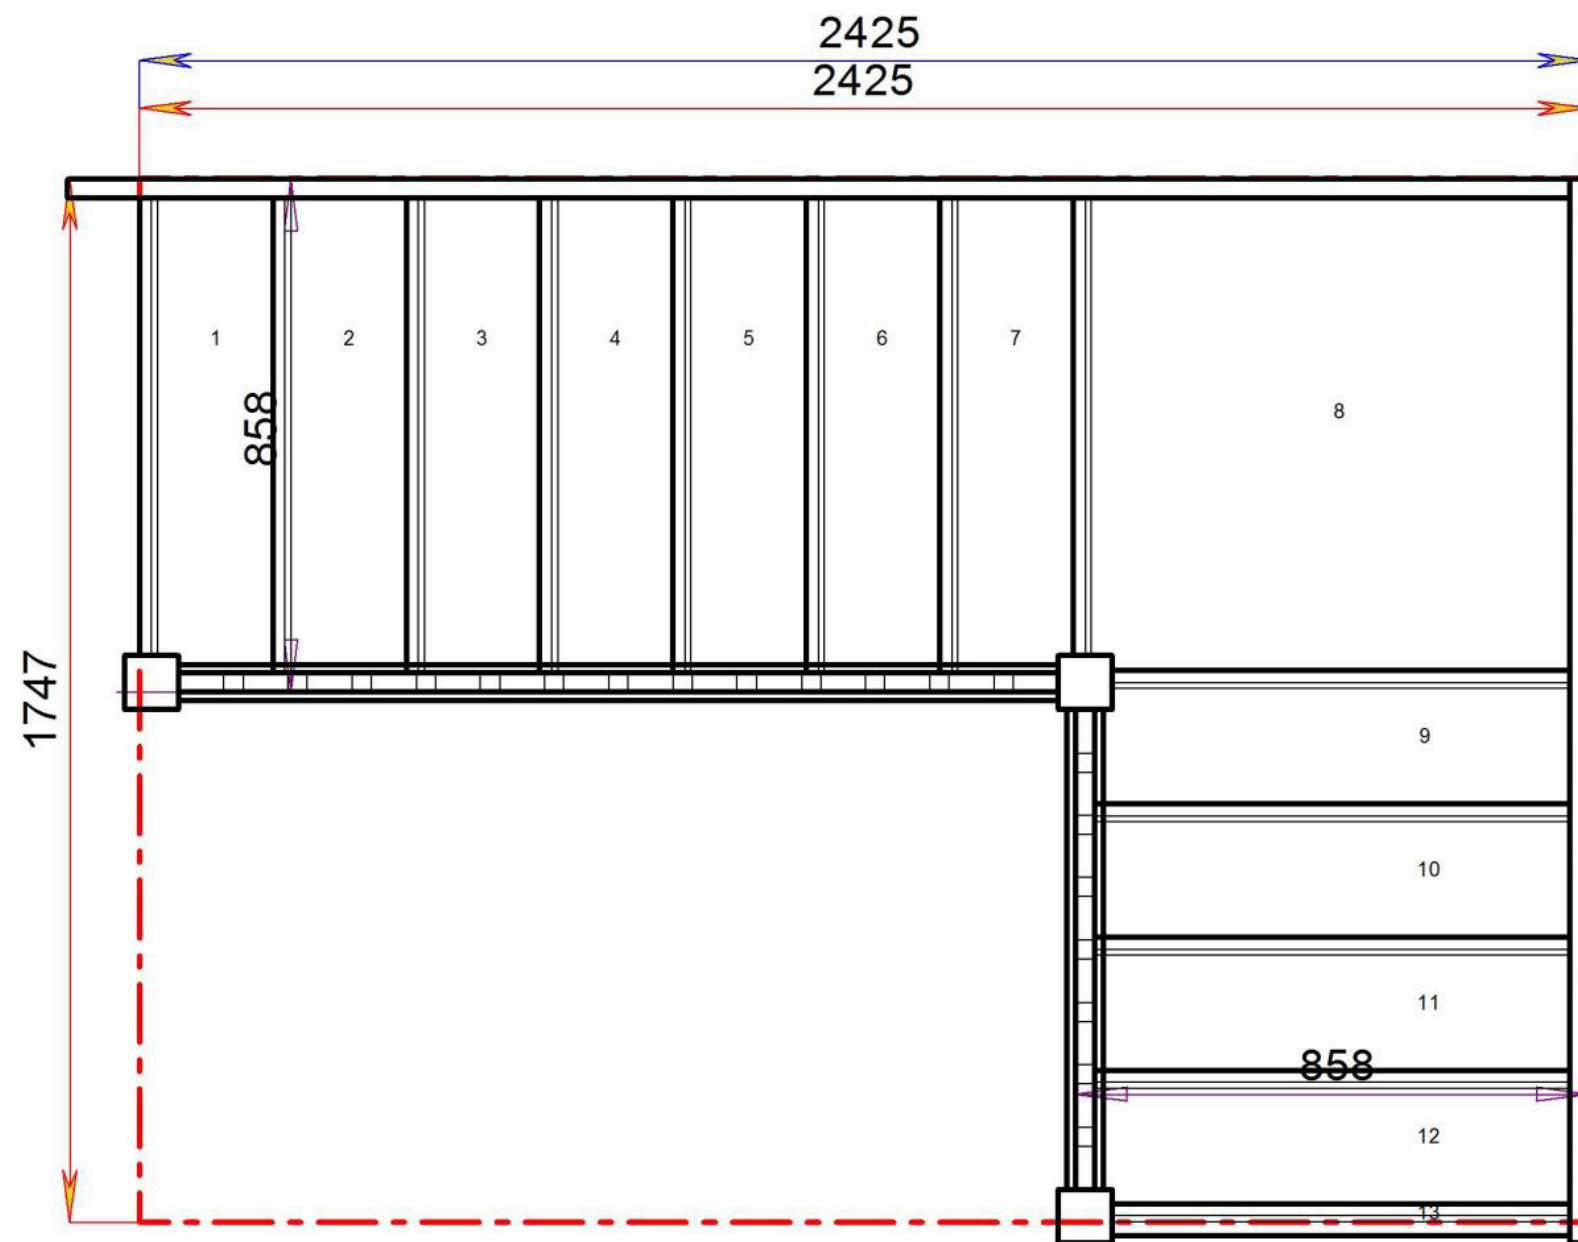

Stair Layouts-QL

S5QL6N-RH-HR

Floor to floor height

2600.000 mm

Stair:S5QL6N-RH-HR

Stair Layouts-QL

S6QL5N-RH-HR

Floor to floor height

2600.000 mm

Stair:S6QL5N-RH-HR

Stair Layouts-QL

S7QL4N-RH-HR

Stair:S7QL4N-RH-HR

Floor to floor height

2600.000 mm

Stair Layouts-QL

S8QL3N-RH-HR

Stair:S8QL3N-RH-HR

Floor to floor height

2600.000 mm

Stair Layouts-QL

S9QL2N-RH-HR

Stair:S9QL2N-RH-HR

Floor to floor height

2600.000 mm

Stair Layouts-QL

S10QL1N-RH-HR

Stair:S10QL1N-RH-HR

Floor to floor height

2600.000 mm

Stair Layouts-QL

S11QLN-RH-HR