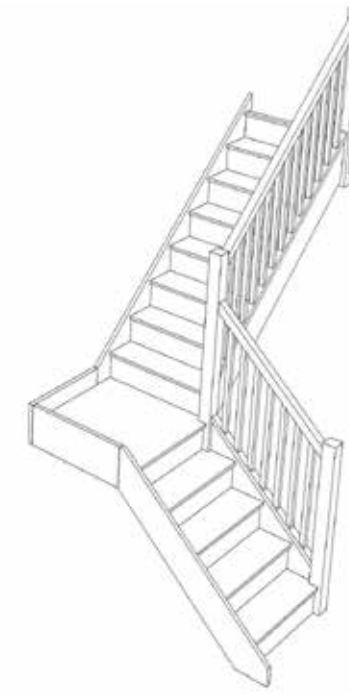

STAIRPLAN

Right Hand Quarter Landing Staircases - Plan Layouts - With Handrails

Stair:SQL11N-RH-HR

Stair:S1QL10N-RH-HR

Stair:S2QL9N-RH-HR

Stair:S3QL8N-RH-HR

Stair:S4QL7N-RH-HR

Stair:S5QL6N-RH-HR

Stair:S6QL5N-RH-HR

Stair:S7QL4N-RH-HR

Stair:S8QL3N-RH-HR

Stair:S9QL2N-RH-HR

Stair:S10QL1N-RH-HR

Stair:S11QLN-RH-HR

Stair Layouts-QL

SQL11N-RH-HR

Stair:SQL11N-RH-HR

Floor to floor height

2600.000 mm

Stair Layouts-QL

S1QL10N-RH-HR

© 080906325/11035

Stair:S1QL10N-RH-HR

Floor to floor height