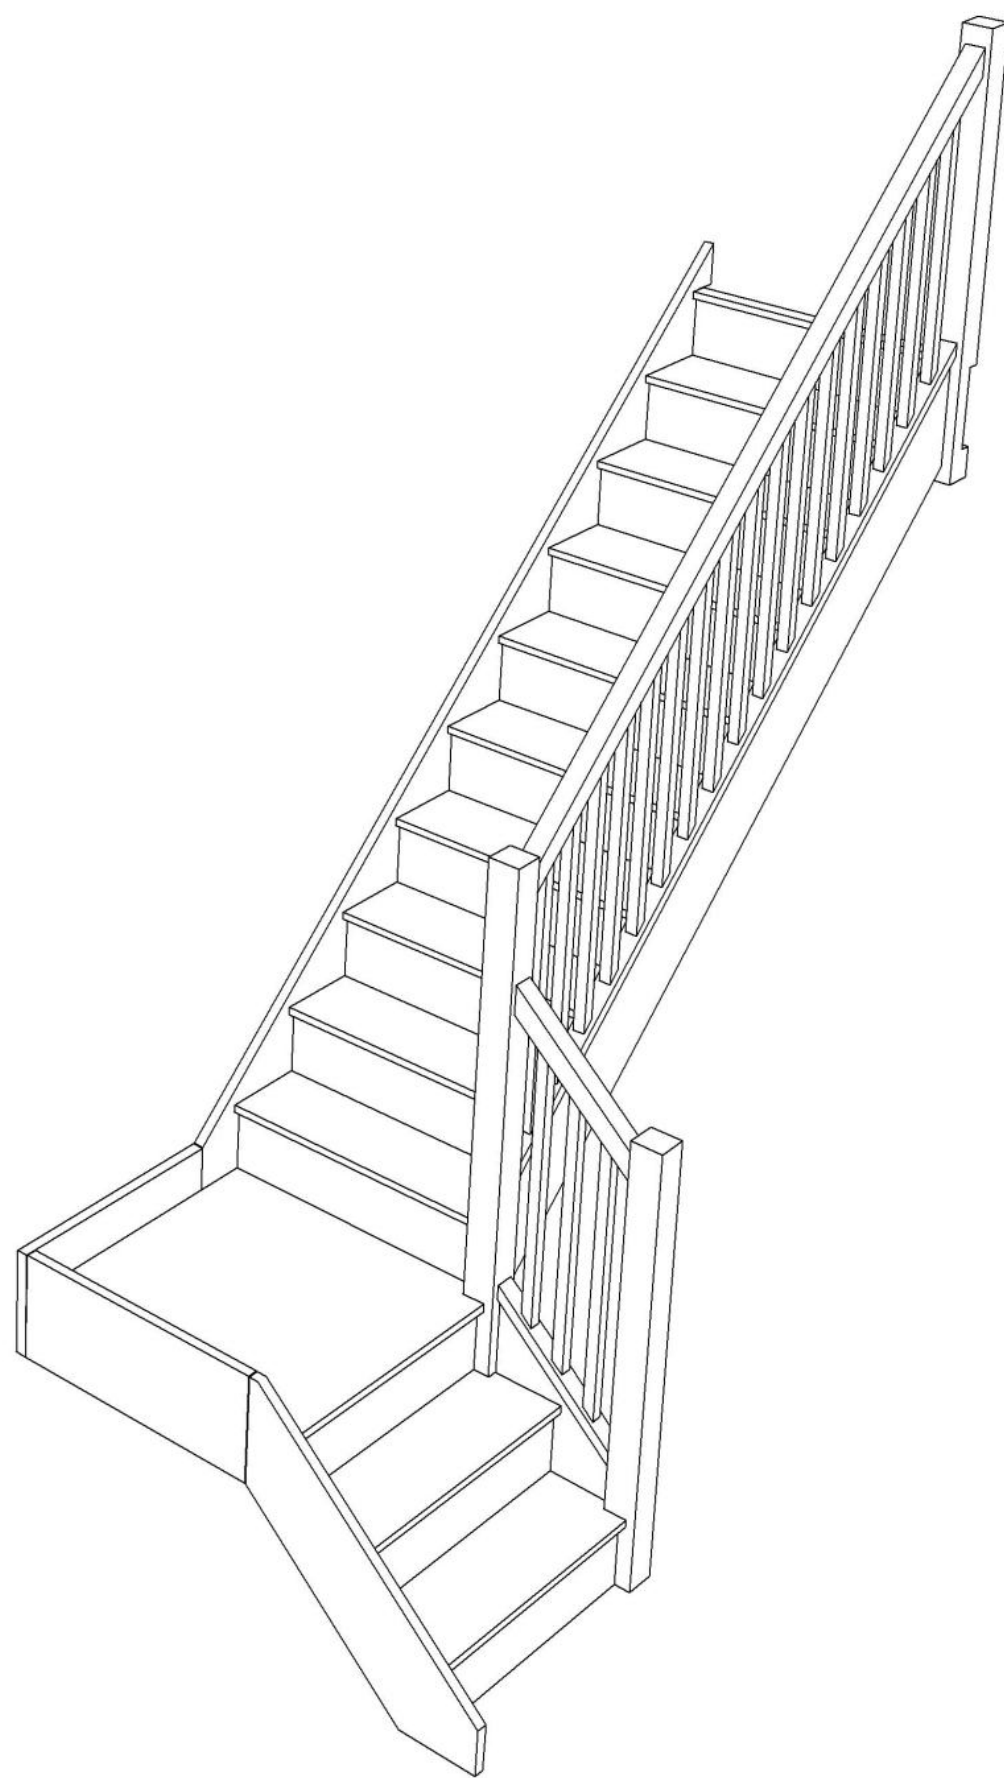

STAIRPLAN

Right Hand Quarter Landing Staircases - Plan Layouts - With Handrails

Stair:SQL11N-RH-HR

Stair:S1QL10N-RH-HR

Stair:S2QL9N-RH-HR

Stair:S3QL8N-RH-HR

Stair:S4QL7N-RH-HR

Stair:S5QL6N-RH-HR

Stair:S6QL5N-RH-HR

Stair:S7QL4N-RH-HR

Stair:S8QL3N-RH-HR

Stair:S9QL2N-RH-HR

Stair:S10QL1N-RH-HR

Stair:S11QLN-RH-HR

Stair Layouts-QL

SQL11N-RH-HR

Stair:SQL11N-RH-HR

Floor to floor height

2600.000 mm

Stair Layouts-QL

S1QL10N-RH-HR

© 080906325/11035

Stair:S1QL10N-RH-HR

Floor to floor height

2600.000 mm

Stair Layouts-QL

S2QL9N-RH-HR

Stair:S2QL9N-RH-HR

Floor to floor height

2600.000 mm

Stair Layouts-QL

S3QL8N-RH-HR