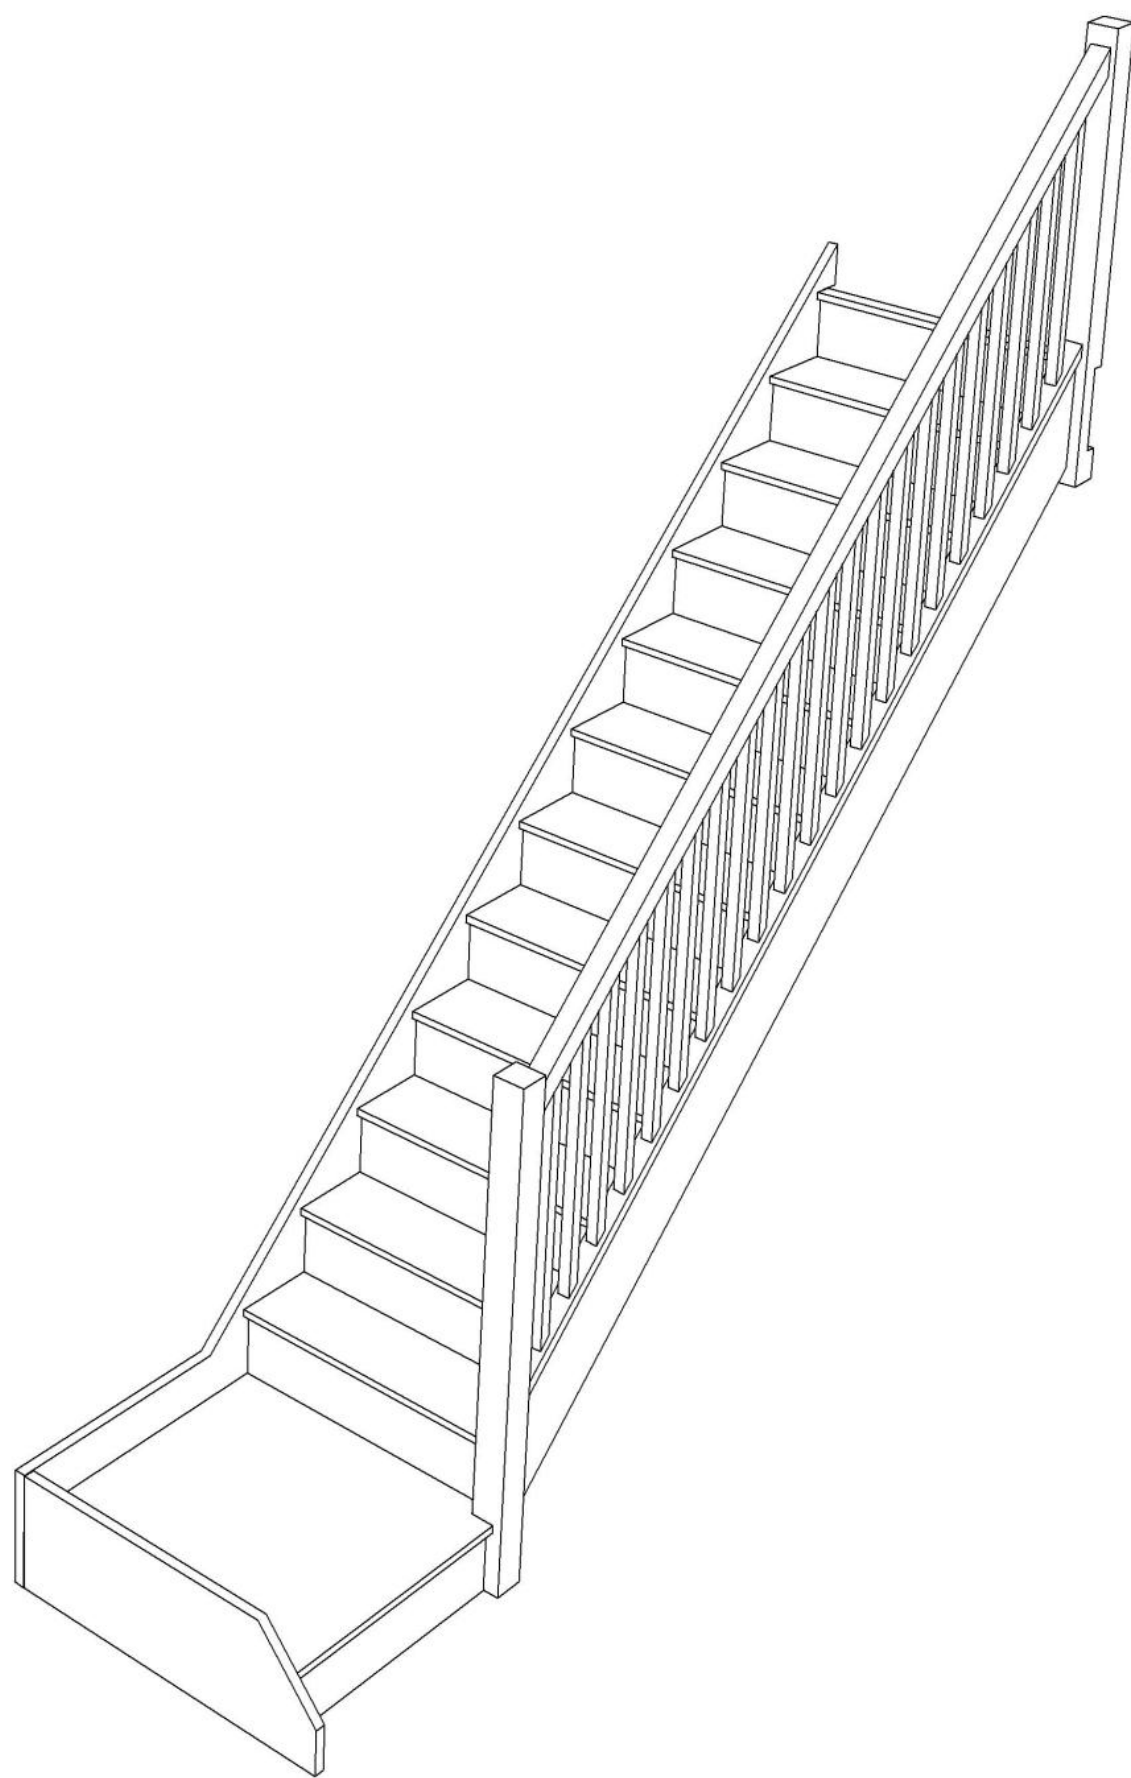

STAIRPLAN

Right Hand Quarter Landing Staircases - Plan Layouts - With Handrails

Stair:SQL11N-RH-HR

Stair:S1QL10N-RH-HR

Stair:S2QL9N-RH-HR

Stair:S3QL8N-RH-HR

Stair:S4QL7N-RH-HR

Stair:S5QL6N-RH-HR

Stair:S6QL5N-RH-HR

Stair:S7QL4N-RH-HR

Stair:S8QL3N-RH-HR

Stair:S9QL2N-RH-HR

Stair:S10QL1N-RH-HR

Stair:S11QLN-RH-HR

Stair Layouts-QL

SQL11N-RH-HR

Stair:SQL11N-RH-HR

Floor to floor height

2600.000 mm

Stair Layouts-QL

S1QL10N-RH-HR

© 080906325/11035

Stair:S1QL10N-RH-HR

Floor to floor height

2600.000 mm

Stair Layouts-QL

S2QL9N-RH-HR

Stair:S2QL9N-RH-HR

Floor to floor height

2600.000 mm

Stair Layouts-QL

S3QL8N-RH-HR