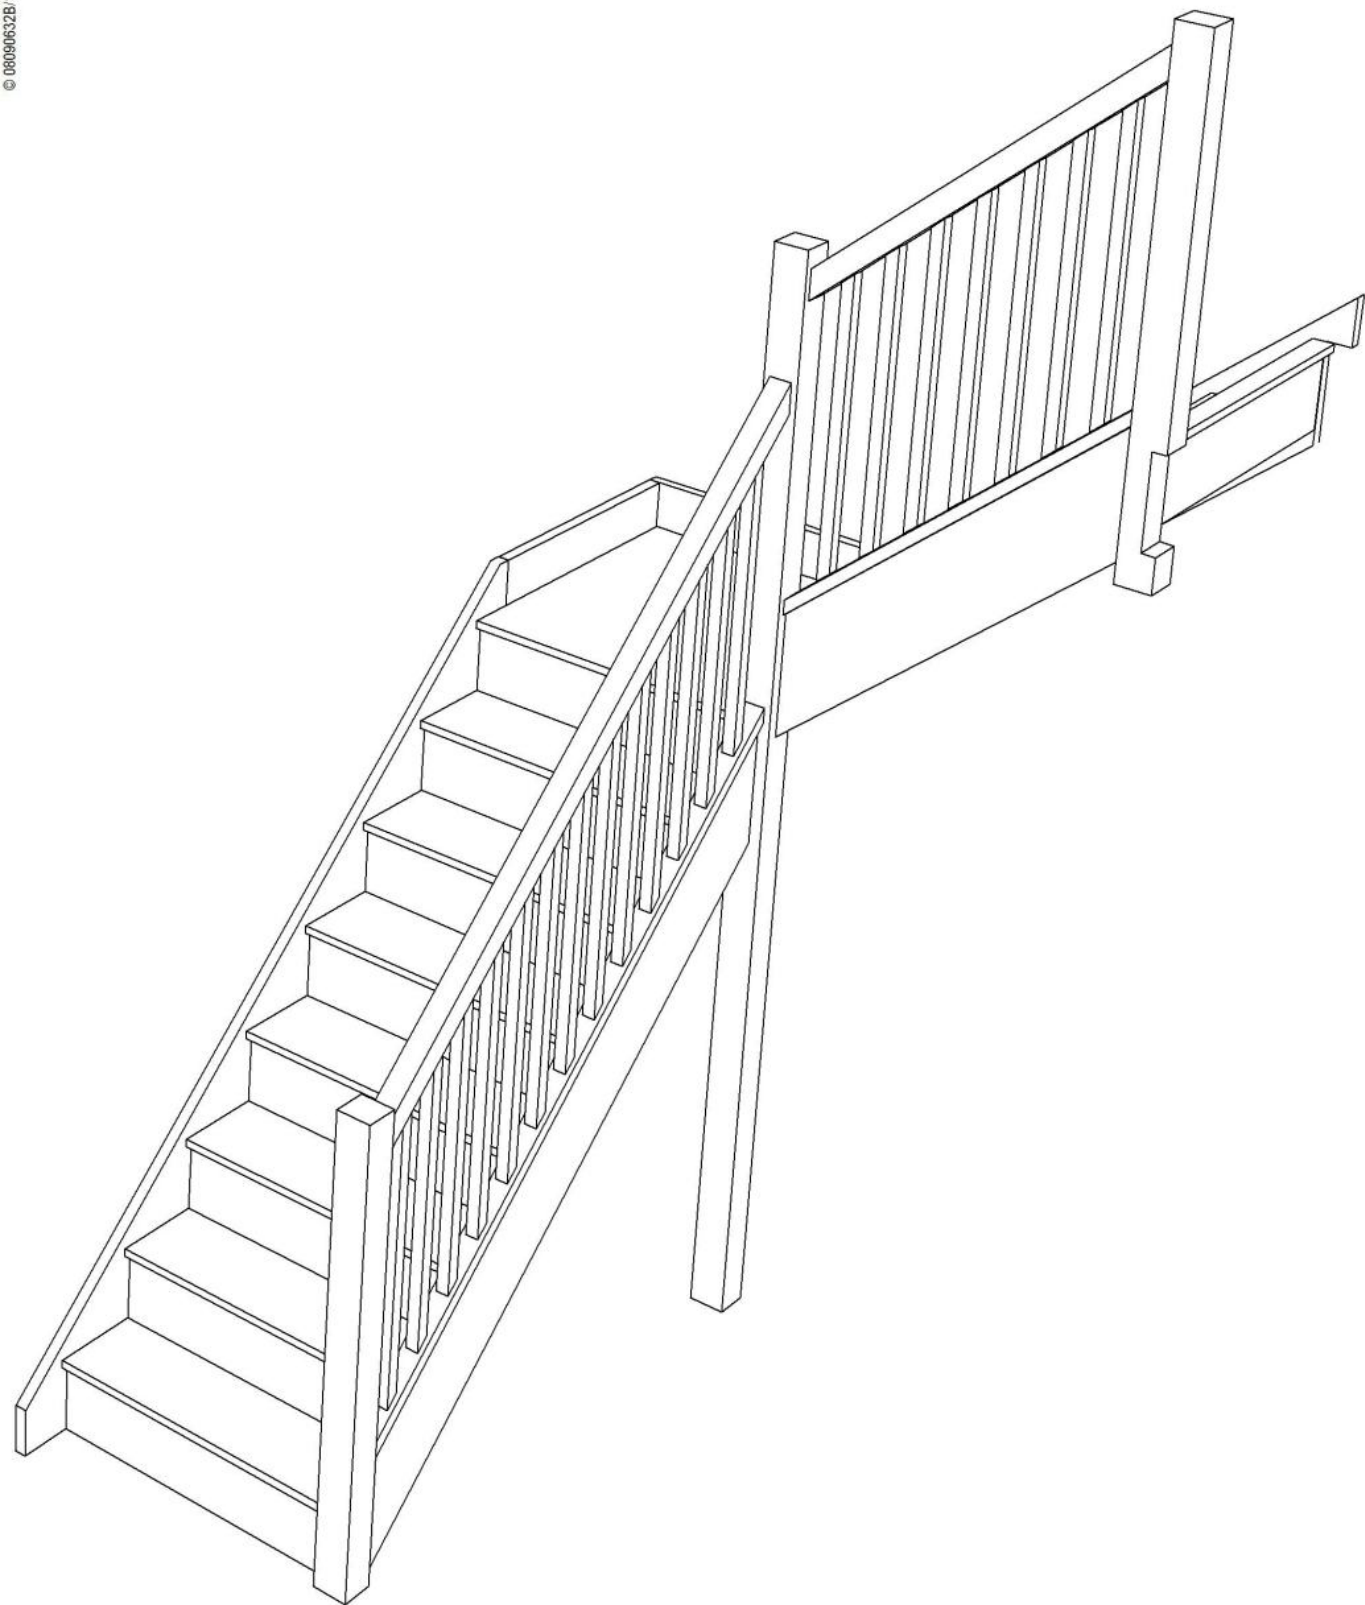

STAIRPLAN

Right Hand Quarter Landing Staircases - Plan Layouts - With Handrails

Stair:SQL11N-RH-HR

Stair:S1QL10N-RH-HR

Stair:S2QL9N-RH-HR

Stair:S3QL8N-RH-HR

Stair:S4QL7N-RH-HR

Stair:S5QL6N-RH-HR

Stair:S3QL8N-RH-HR

Floor to floor height

2600.000 mm

Stair Layouts-QL

S4QL7N-RH-HR

Stair:S4QL7N-RH-HR

Floor to floor height

2600.000 mm

Stair Layouts-QL

S5QL6N-RH-HR

Floor to floor height

2600.000 mm

Stair:S5QL6N-RH-HR

Stair Layouts-QL

S6QL5N-RH-HR

Floor to floor height

2600.000 mm

Stair:S6QL5N-RH-HR

Stair Layouts-QL

S7QL4N-RH-HR

Stair:S7QL4N-RH-HR

Floor to floor height

2600.000 mm

Stair Layouts-QL