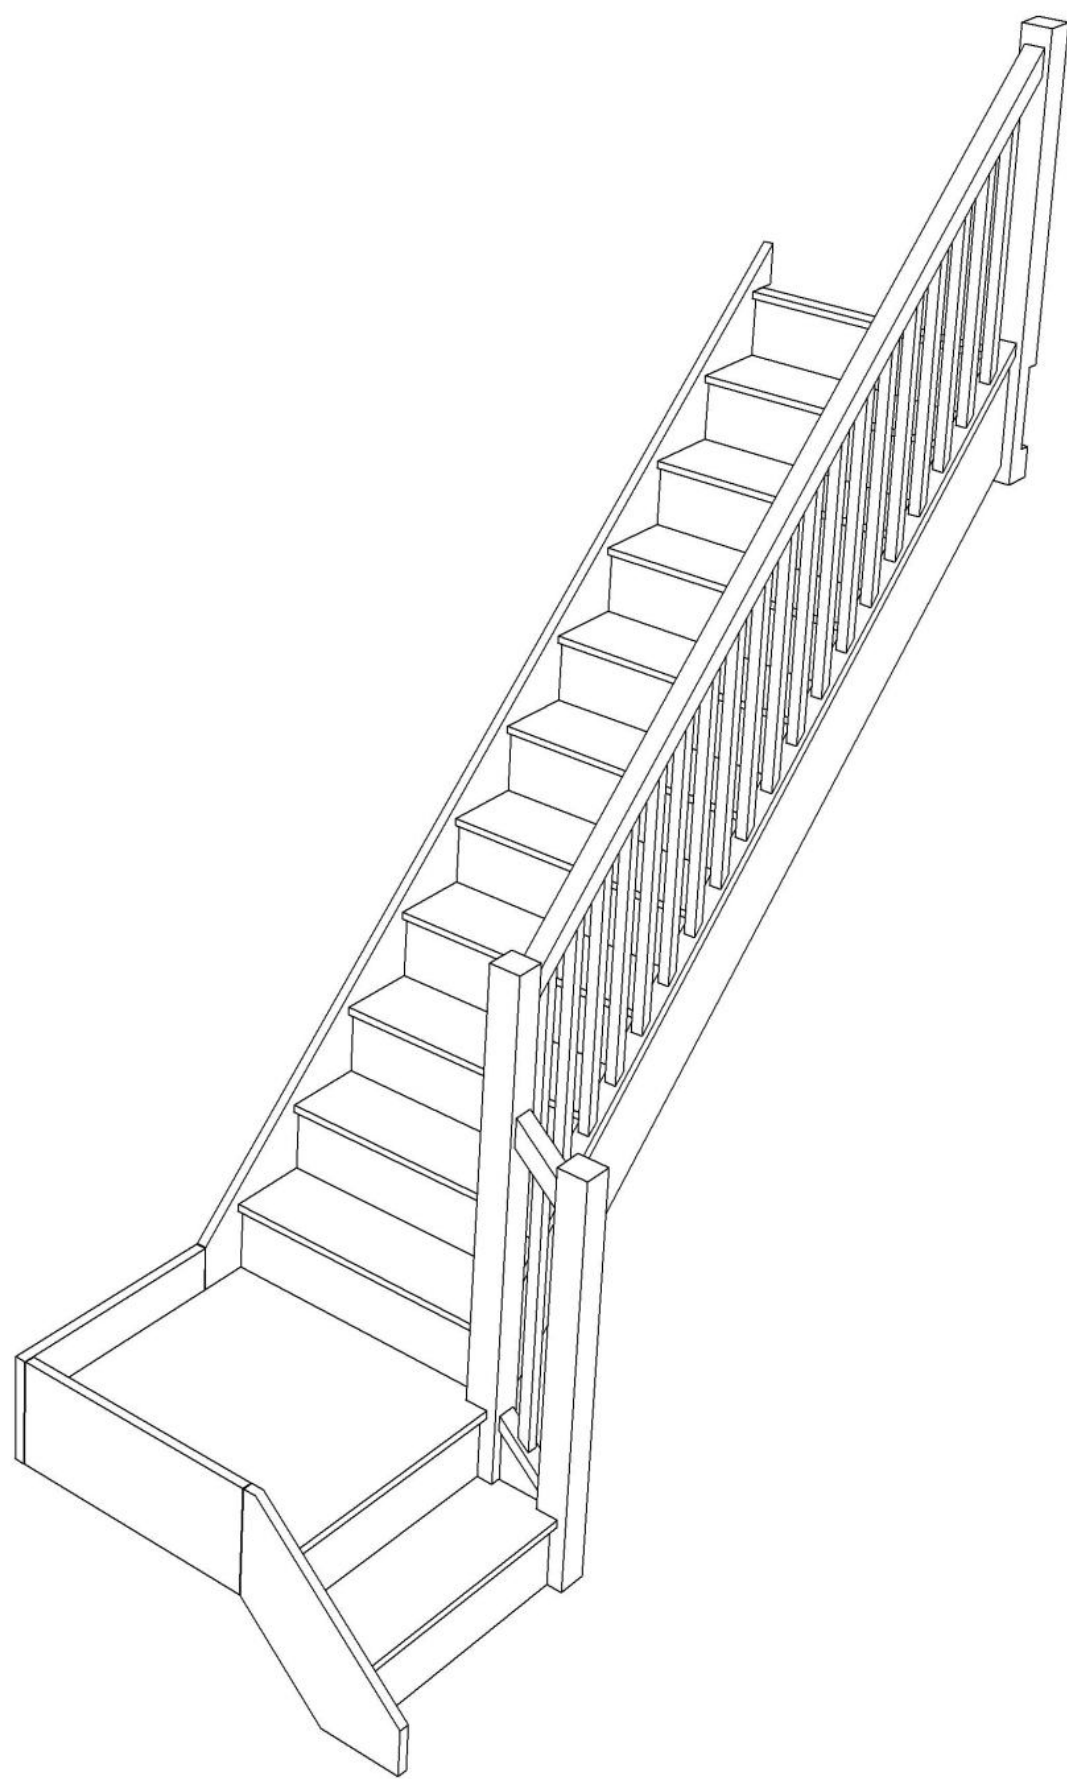

STAIRPLAN

Right Hand Quarter Landing Staircases - Plan Layouts - With Handrails

Stair:SQL11N-RH-HR

Stair:S1QL10N-RH-HR

Stair:S2QL9N-RH-HR

Stair:S3QL8N-RH-HR

Stair:S4QL7N-RH-HR

Stair:S5QL6N-RH-HR

Stair:S6QL5N-RH-HR

Stair:S7QL4N-RH-HR

Stair:S8QL3N-RH-HR

Stair:S9QL2N-RH-HR

Stair:S10QL1N-RH-HR

Stair:S11QLN-RH-HR

Stair Layouts-QL

SQL11N-RH-HR

Stair:SQL11N-RH-HR

Floor to floor height

2600.000 mm

Stair Layouts-QL

S1QL10N-RH-HR

© 080906325/11035

Stair:S1QL10N-RH-HR

Floor to floor height

2600.000 mm

Stair Layouts-QL

S2QL9N-RH-HR

Stair:S2QL9N-RH-HR

Floor to floor height

2600.000 mm

Stair Layouts-QL

S3QL8N-RH-HR