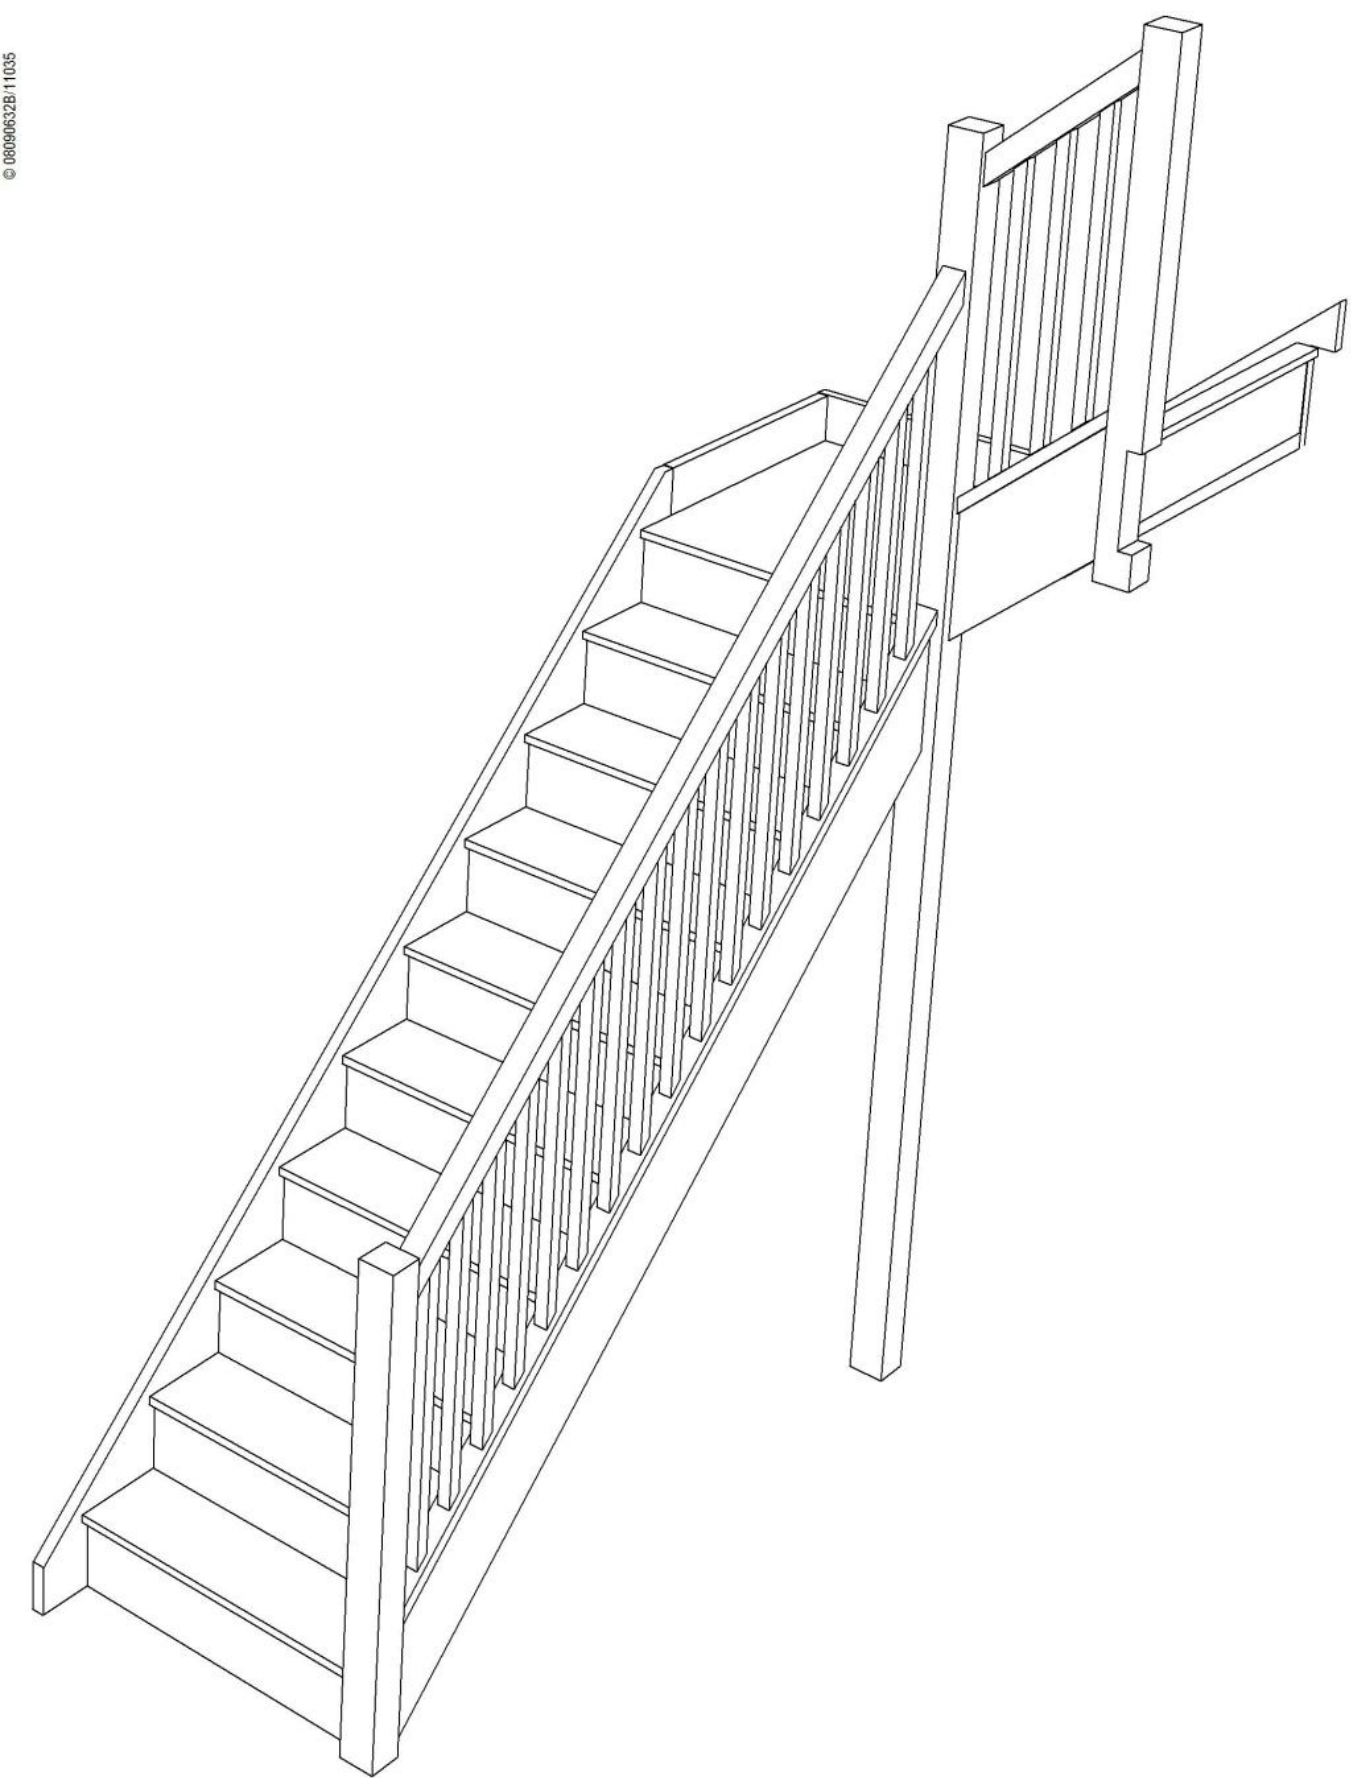

STAIRPLAN

Right Hand Quarter Landing Staircases - Plan Layouts - With Handrails

Stair:SQL11N-RH-HR

Stair:S1QL10N-RH-HR

Stair:S2QL9N-RH-HR

Stair:S3QL8N-RH-HR

Stair:S4QL7N-RH-HR

Stair:S5QL6N-RH-HR

S8QL3N-RH-HR

Stair:S8QL3N-RH-HR

Floor to floor height

2600.000 mm

Stair Layouts-QL

S9QL2N-RH-HR

Stair:S9QL2N-RH-HR

Floor to floor height

2600.000 mm

Stair Layouts-QL

S10QL1N-RH-HR

Stair:S10QL1N-RH-HR

Floor to floor height

2600.000 mm

Stair Layouts-QL

S11QLN-RH-HR