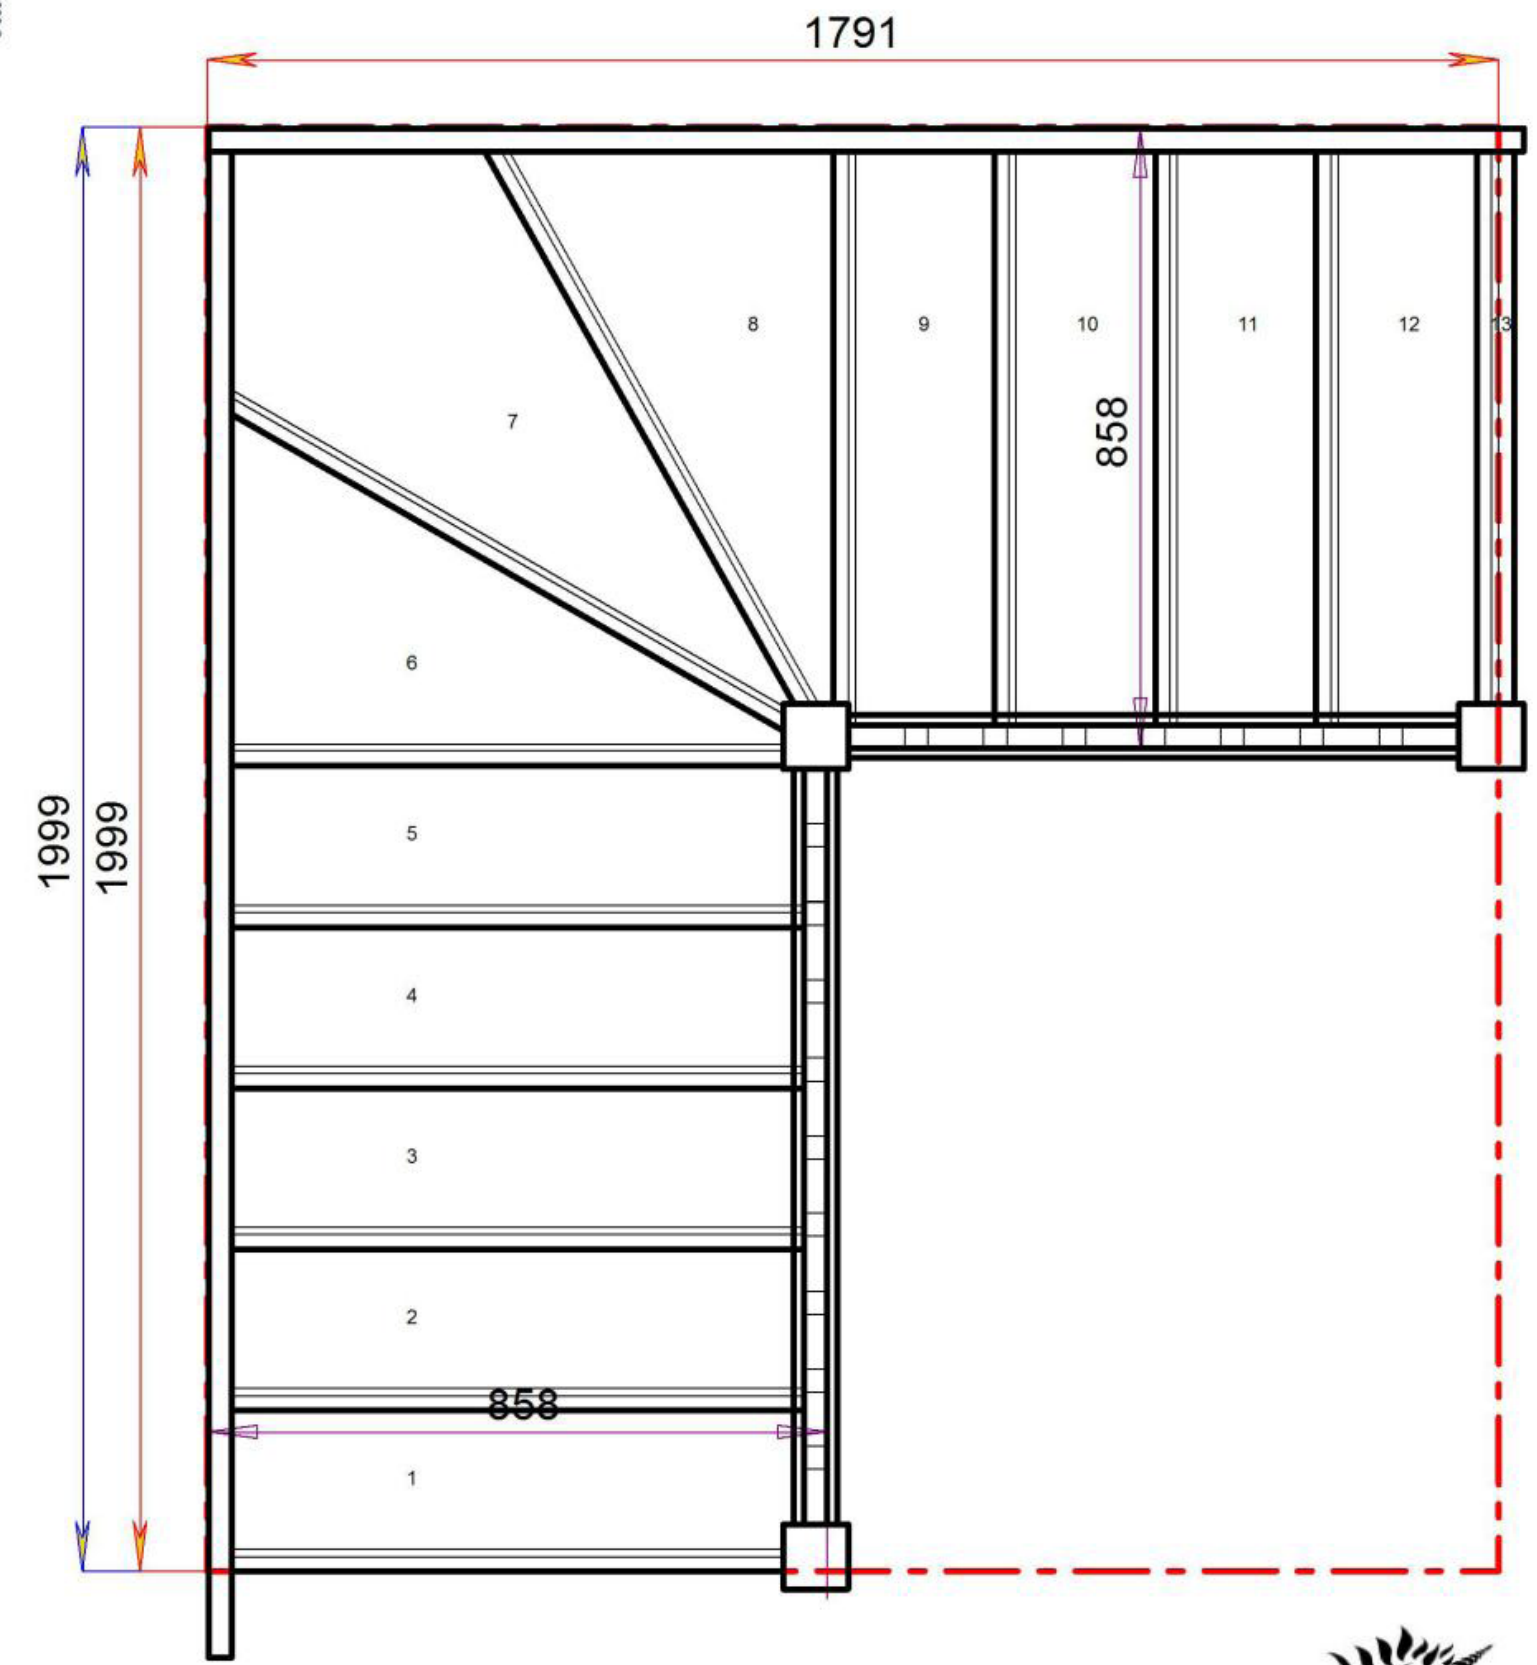

2600.000 mm

Stair Layouts-SW-13

S2W37N-RH-HR

Stair:S2W37N-RH-HR

Floor to floor height

2600.000 mm

Stair Layouts-SW-13

S3W36N-RH-HR

Stair:S3W36N-RH-HR

Floor to floor height

2600.000 mm

Stair Layouts-SW-13

S4W35N-RH-HR

Floor to floor height

2600.000 mm

Stair:S4W35N-RH-HR

Stair:S5W34N-RH-HR

Stair Layouts-SW-13

S5W34N-RH-HR

Floor to floor height

2600.000 mm

© 08090632B/11035

© 08090632B/11035

Stair Layouts-SW-13

S6W33N-RH-HR

Stair:S6W33N-RH-HR

Floor to floor height

2600.000 mm

Stair Layouts-SW-13

S7W32N-RH-HR

Stair:S7W32N-RH-HR

Floor to floor height