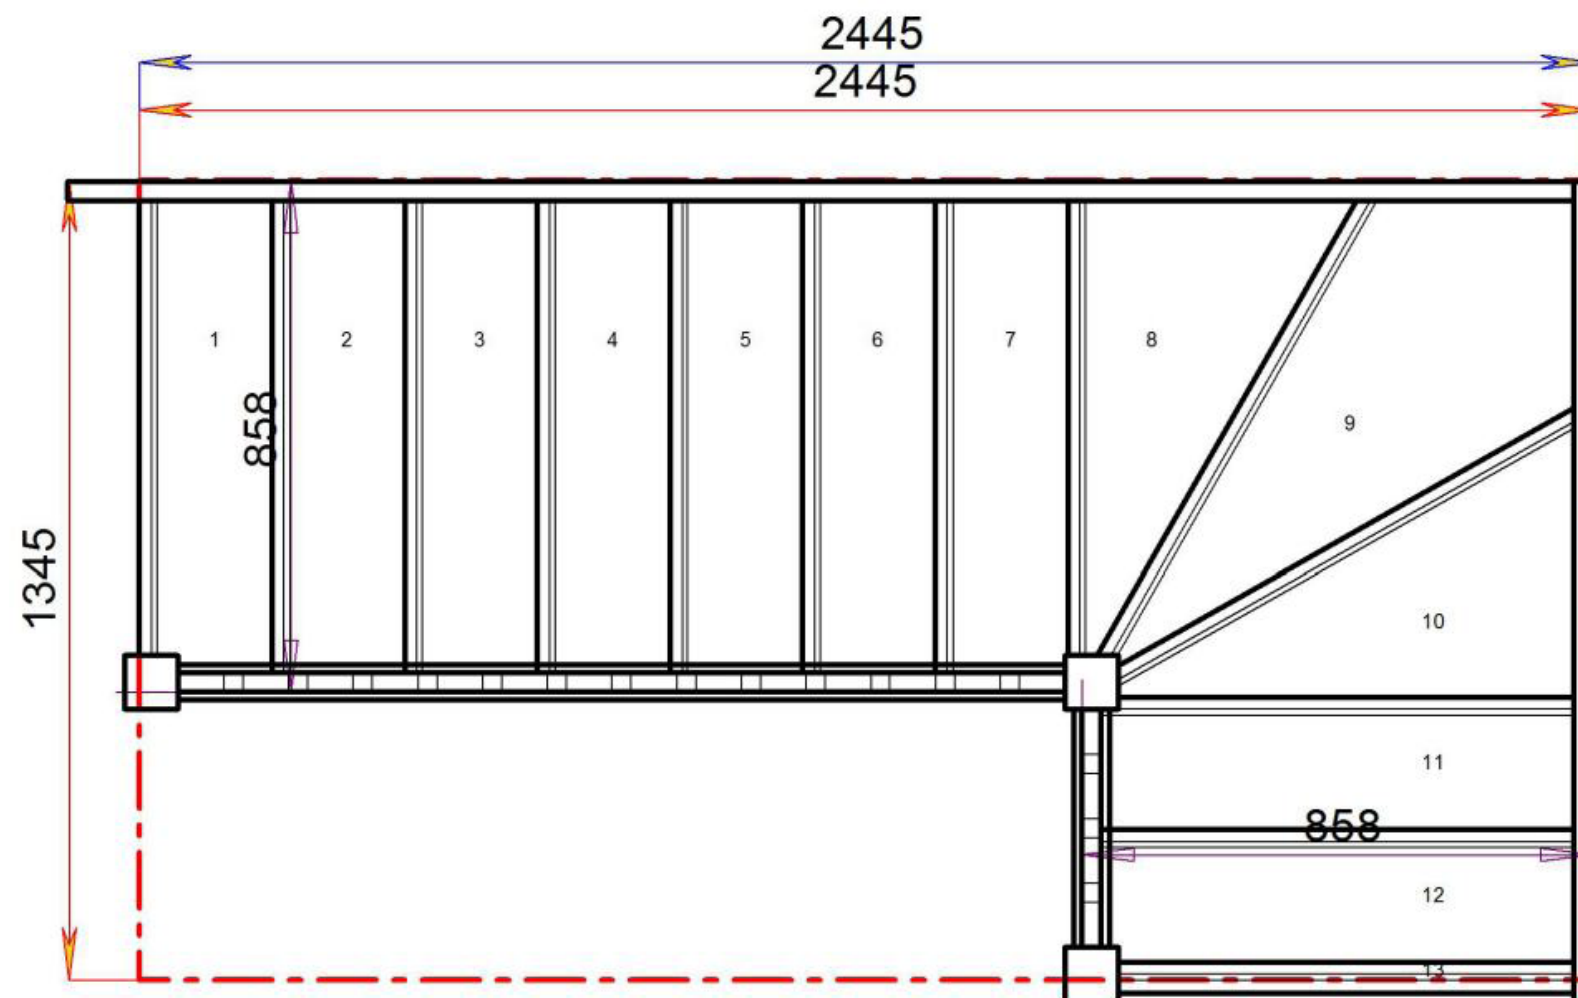

Stair:S5W34N-RH-HR

Stair Layouts-SW-13

S5W34N-RH-HR

Floor to floor height

2600.000 mm

© 08090632B/11035

© 08090632B/11035

Stair Layouts-SW-13

S6W33N-RH-HR

Stair:S6W33N-RH-HR

Floor to floor height

2600.000 mm

Stair Layouts-SW-13

S7W32N-RH-HR

Stair:S7W32N-RH-HR

Floor to floor height

2600.000 mm

Stair Layouts-SW-13

S8W31N-RH-HR

Stair:S8W31N-RH-HR

Floor to floor height

2600.000 mm

Stair Layouts-SW-13

S9W3N-RH-HR

Stair:S9W3N-RH-HR

Floor to floor height

2600.000 mm