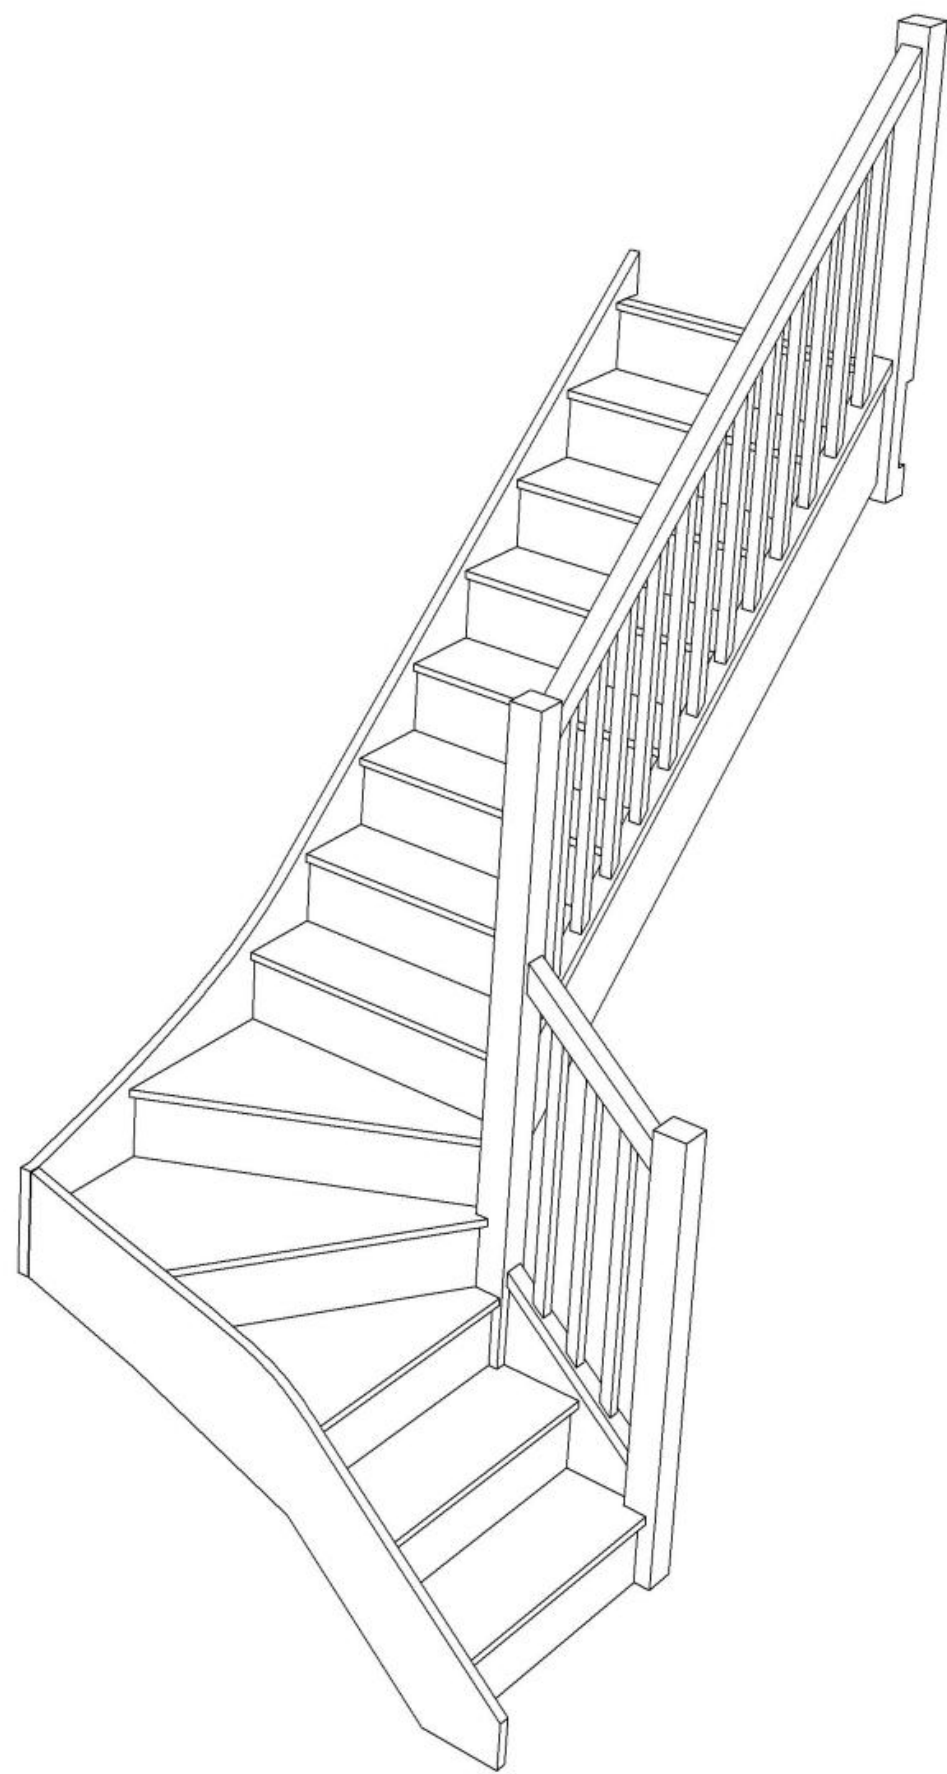

STAIRPLAN

Right Hand Single Winder Staircases - Plan Layouts - With Handrails (3 Kite Winder)

Stair:SW39N-RH-HR

Stair:S1W38N-RH-HR

Stair:S2W37N-RH-HR

Stair:S3W36N-RH-HR

Stair:S4W35N-RH-HR

Stair:S5W34N-RH-HR

Stair:S6W33N-RH-HR

Stair:S7W32N-RH-HR

Stair:S8W31N-RH-HR

Stair:S9W3N-RH-HR

Standard Width Trade Range Models can be [ordered online](#), for all other [stair models](#) and custom sizing contact us for a quotation.

sales@stairplan.com
01952 608853

Stair:SW39N-RH-HR

Stair Layouts-SW-13

SW39N-RH-HR

Floor to floor height

2600.000 mm

Stair:S1W38N-RH-HR

Floor to floor height

2600.000 mm

Stair Layouts-SW-13

S2W37N-RH-HR

Stair:S2W37N-RH-HR

Floor to floor height

2600.000 mm

Stair Layouts-SW-13

S3W36N-RH-HR