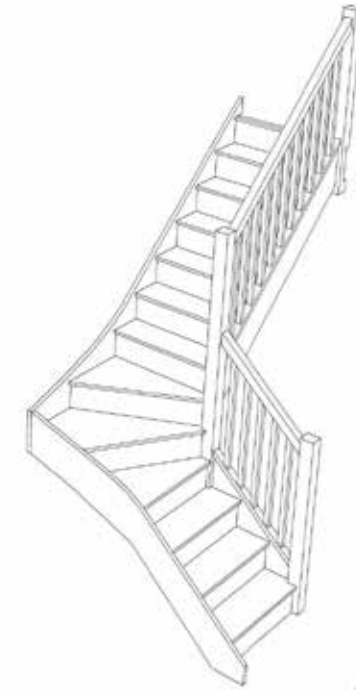

STAIRPLAN

Right Hand Single Winder Staircases - Plan Layouts - With Handrails (3 Kite Winder)

Stair:SW39N-RH-HR

Stair:S1W38N-RH-HR

Stair:S2W37N-RH-HR

Stair:S3W36N-RH-HR

Stair:S4W35N-RH-HR

Stair:S5W34N-RH-HR

Stair:S6W33N-RH-HR

Stair:S7W32N-RH-HR

Stair:S8W31N-RH-HR

Stair:S9W3N-RH-HR

Standard Width Trade Range Models can be [ordered online](#), for all other [stair models](#) and custom sizing contact us for a quotation.

sales@stairplan.com
01952 608853

Stair:SW39N-RH-HR

Stair Layouts-SW-13

SW39N-RH-HR

Floor to floor height

2600.000 mm

Stair:S1W38N-RH-HR

Floor to floor height