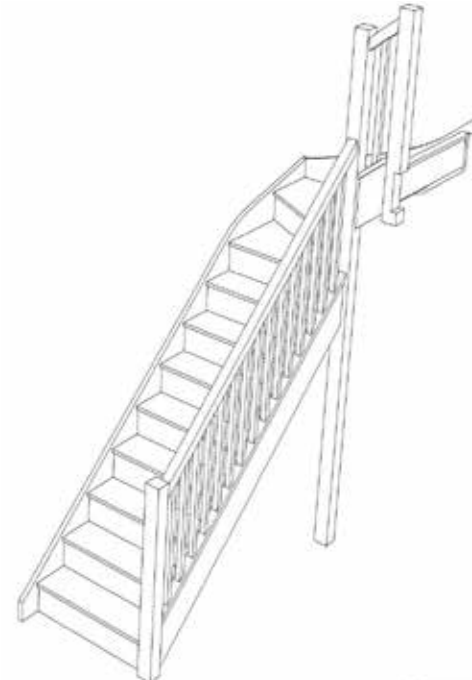

STAIRPLAN

Right Hand Single Winder Staircases - Plan Layouts - With Handrails (3 Kite Winder)

Stair:SW39N-RH-HR

Stair:S1W38N-RH-HR

Stair:S2W37N-RH-HR

Stair:S3W36N-RH-HR

Stair:S4W35N-RH-HR

Stair:S5W34N-RH-HR

Stair:S6W33N-RH-HR

Stair:S7W32N-RH-HR

Stair:S8W31N-RH-HR

Stair:S9W3N-RH-HR

Standard Width Trade Range Models can be [ordered online](#), for all other [stair models](#) and custom sizing contact us for a quotation.

sales@stairplan.com
01952 608853

Stair:SW39N-RH-HR

Stair Layouts-SW-13

SW39N-RH-HR

Floor to floor height

2600.000 mm

Stair:S1W38N-RH-HR

Floor to floor height