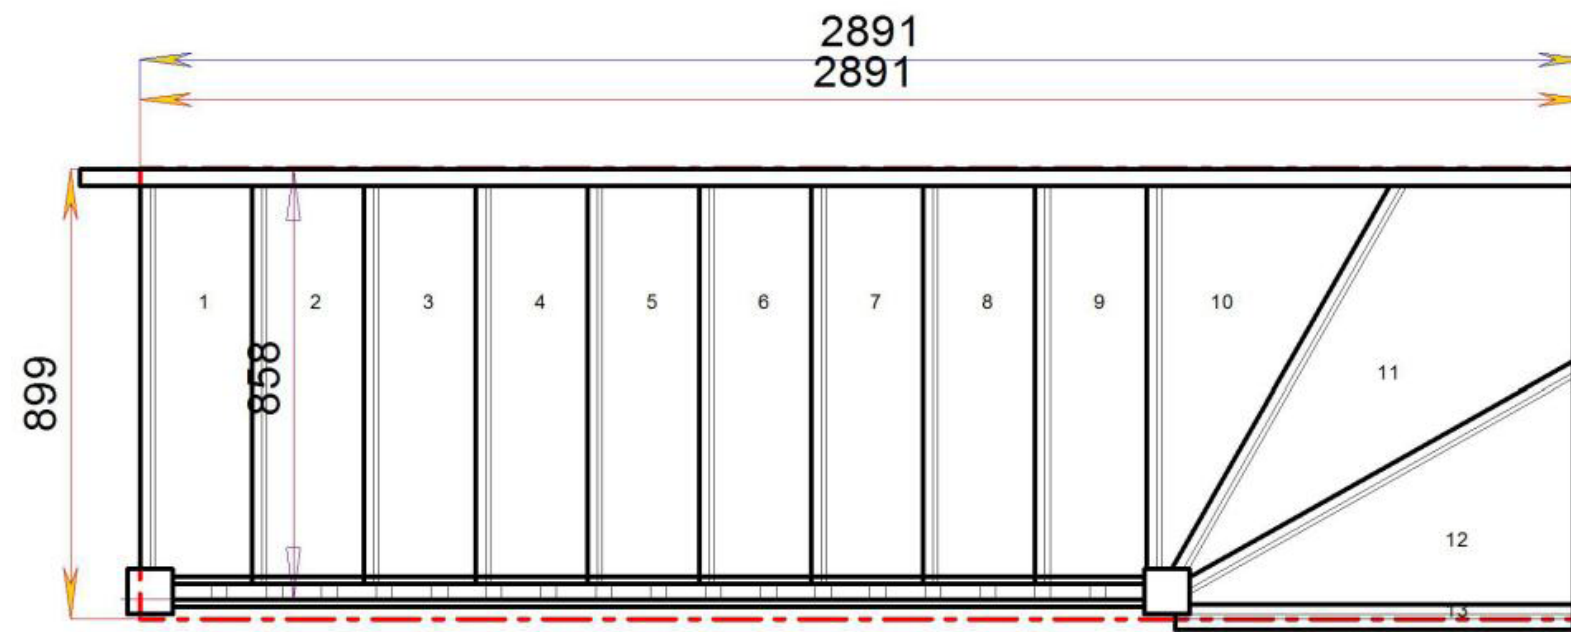

Stair:S5W34N-RH-HR

Stair Layouts-SW-13

S5W34N-RH-HR

Floor to floor height

2600.000 mm

© 08090632B/11035

© 08090632B/11035

Stair Layouts-SW-13

S6W33N-RH-HR

Stair:S6W33N-RH-HR

Floor to floor height

2600.000 mm

Stair Layouts-SW-13

S7W32N-RH-HR

Stair:S7W32N-RH-HR

Floor to floor height

2600.000 mm

Stair Layouts-SW-13

S8W31N-RH-HR

Stair:S8W31N-RH-HR

Floor to floor height

2600.000 mm

Stair Layouts-SW-13

S9W3N-RH-HR

Stair:S9W3N-RH-HR

Floor to floor height

2600.000 mm