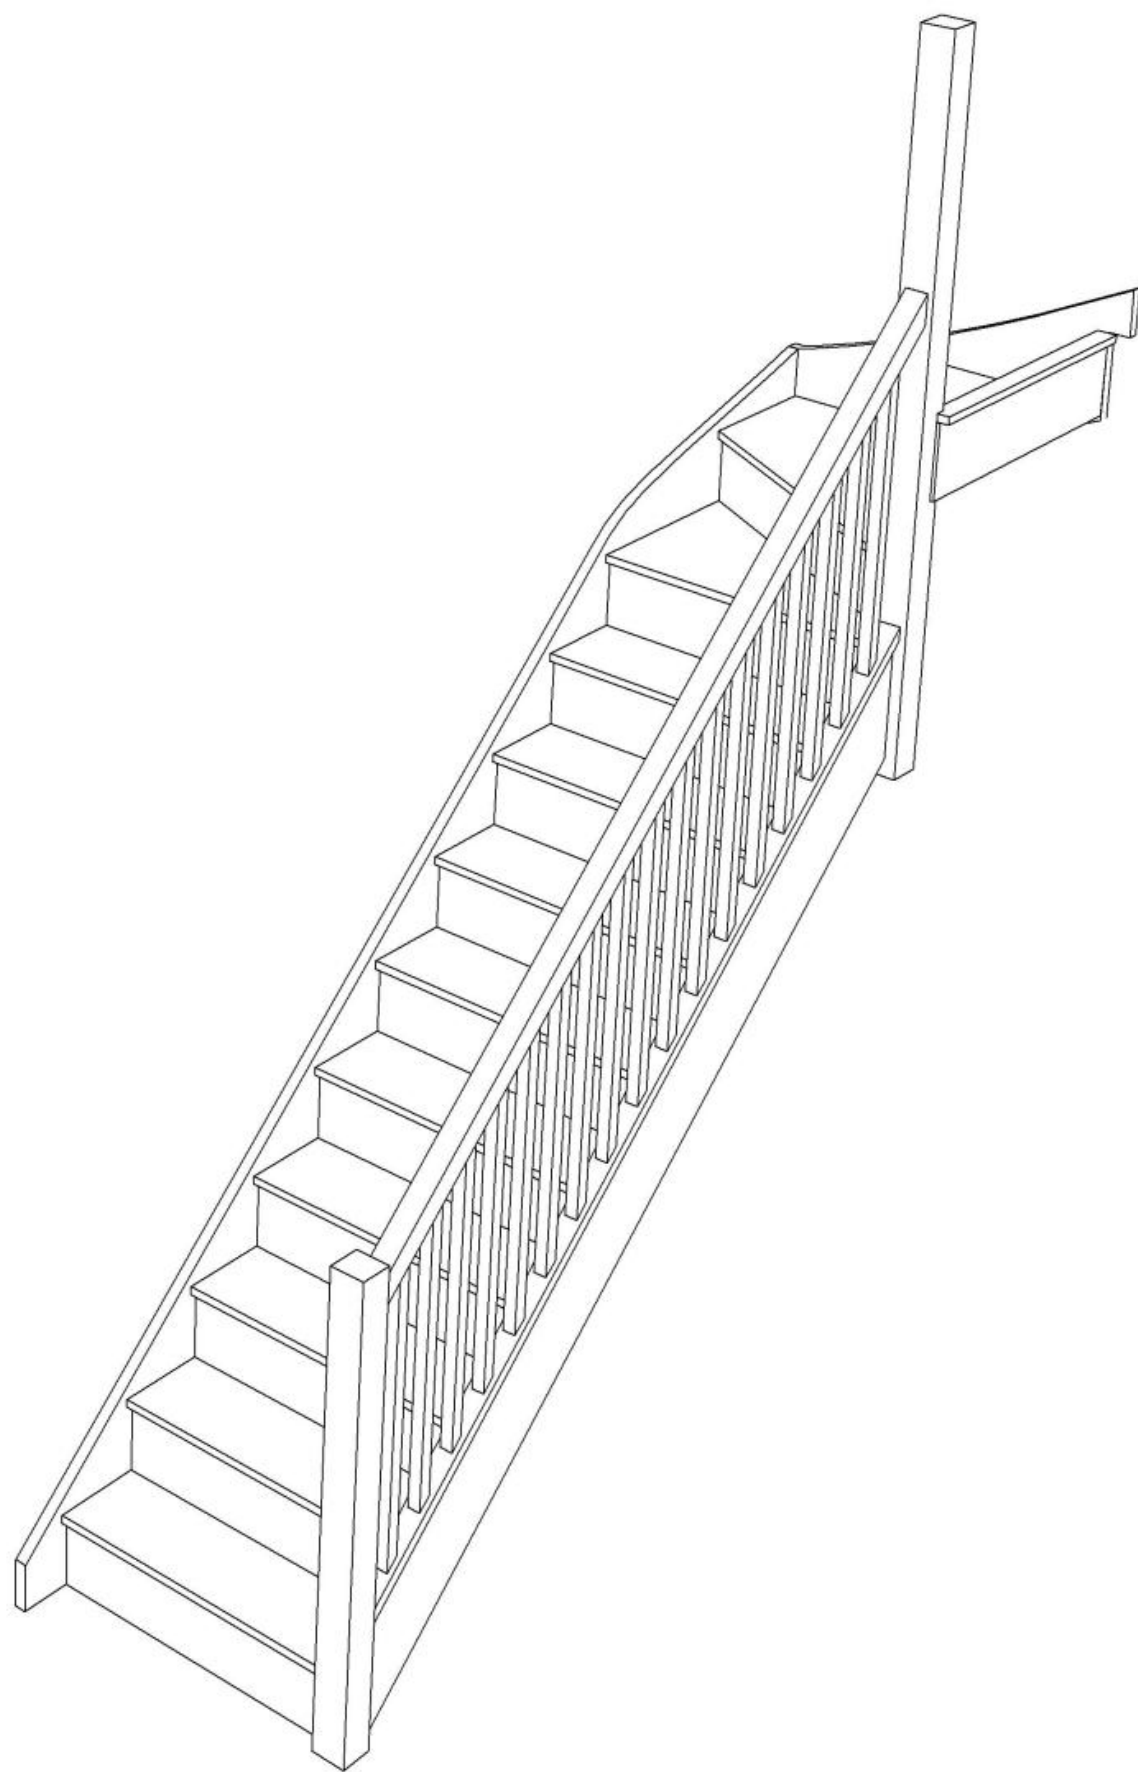

STAIRPLAN

Right Hand Single Winder Staircases - Plan Layouts - With Handrails (3 Kite Winder)

Stair:SW39N-RH-HR

Stair:S1W38N-RH-HR

Stair:S2W37N-RH-HR

Stair:S3W36N-RH-HR

Stair:S4W35N-RH-HR

Stair:S5W34N-RH-HR

S6W33N-RH-HR

Stair:S6W33N-RH-HR

Floor to floor height

2600.000 mm

Stair Layouts-SW-13

S7W32N-RH-HR

Stair:S7W32N-RH-HR

Floor to floor height

2600.000 mm

Stair Layouts-SW-13

S8W31N-RH-HR

Stair:S8W31N-RH-HR

Floor to floor height

2600.000 mm

Stair Layouts-SW-13

S9W3N-RH-HR

Stair:S9W3N-RH-HR

Floor to floor height

2600.000 mm