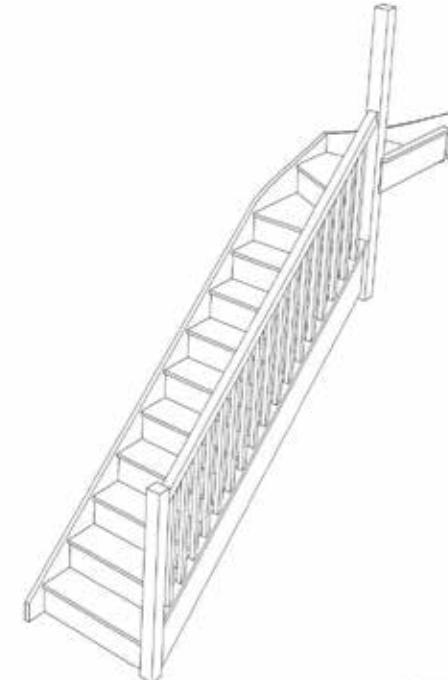

STAIRPLAN

Right Hand Single Winder Staircases - Plan Layouts - With Handrails (3 Kite Winder)

Stair:SW39N-RH-HR

Stair:S1W38N-RH-HR

Stair:S2W37N-RH-HR

Stair:S3W36N-RH-HR

Stair:S4W35N-RH-HR

Stair:S5W34N-RH-HR

Stair:S6W33N-RH-HR

Stair:S7W32N-RH-HR

Stair:S8W31N-RH-HR

Stair:S9W3N-RH-HR

Standard Width Trade Range Models can be [ordered online](#), for all other [stair models](#) and custom sizing contact us for a quotation.

sales@stairplan.com
01952 608853

Stair:SW39N-RH-HR

Stair Layouts-SW-13

SW39N-RH-HR

Floor to floor height

2600.000 mm

Stair:S1W38N-RH-HR

Floor to floor height