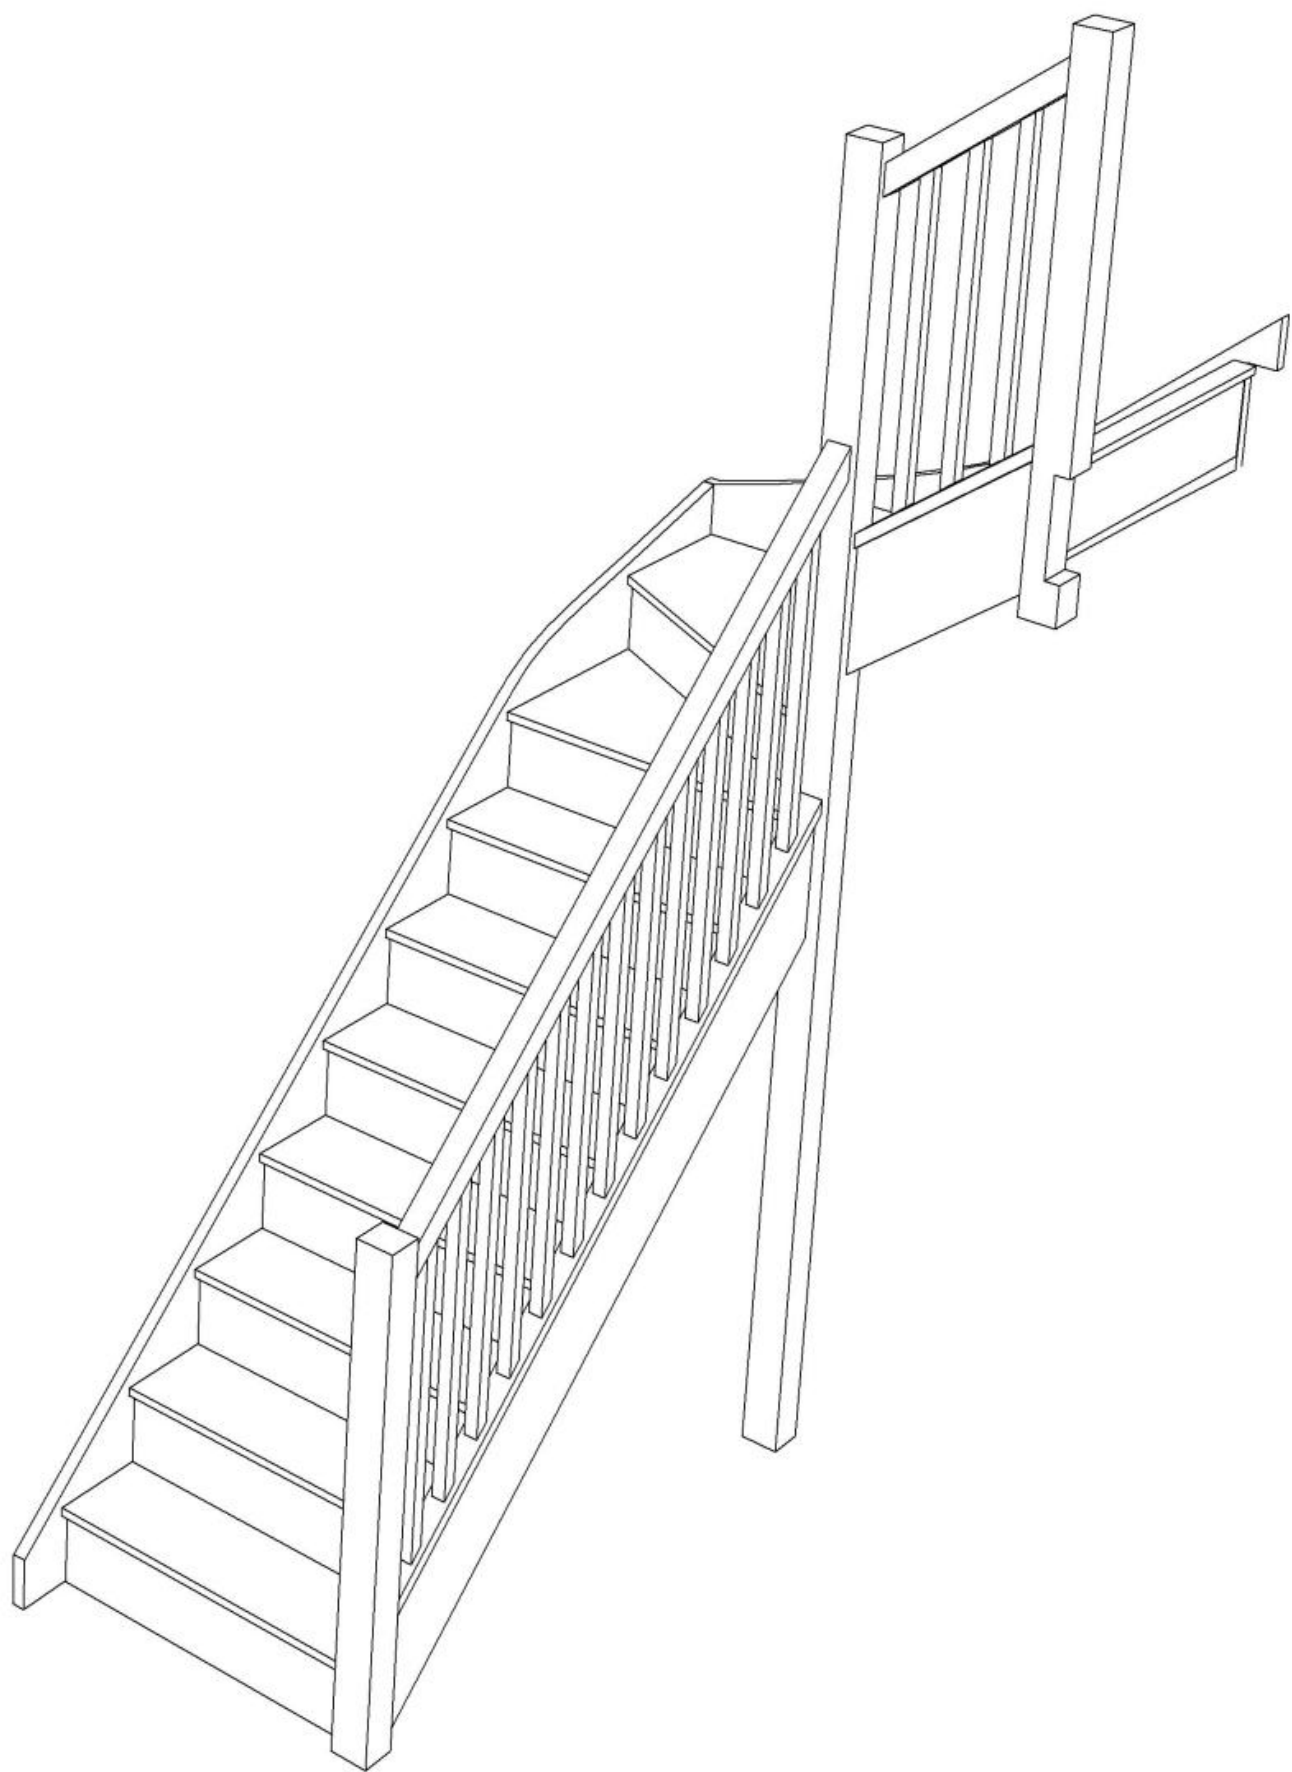

S6W33N-RH-HR

Stair:S6W33N-RH-HR

Floor to floor height

2600.000 mm

Stair Layouts-SW-13

S7W32N-RH-HR

Stair:S7W32N-RH-HR

Floor to floor height