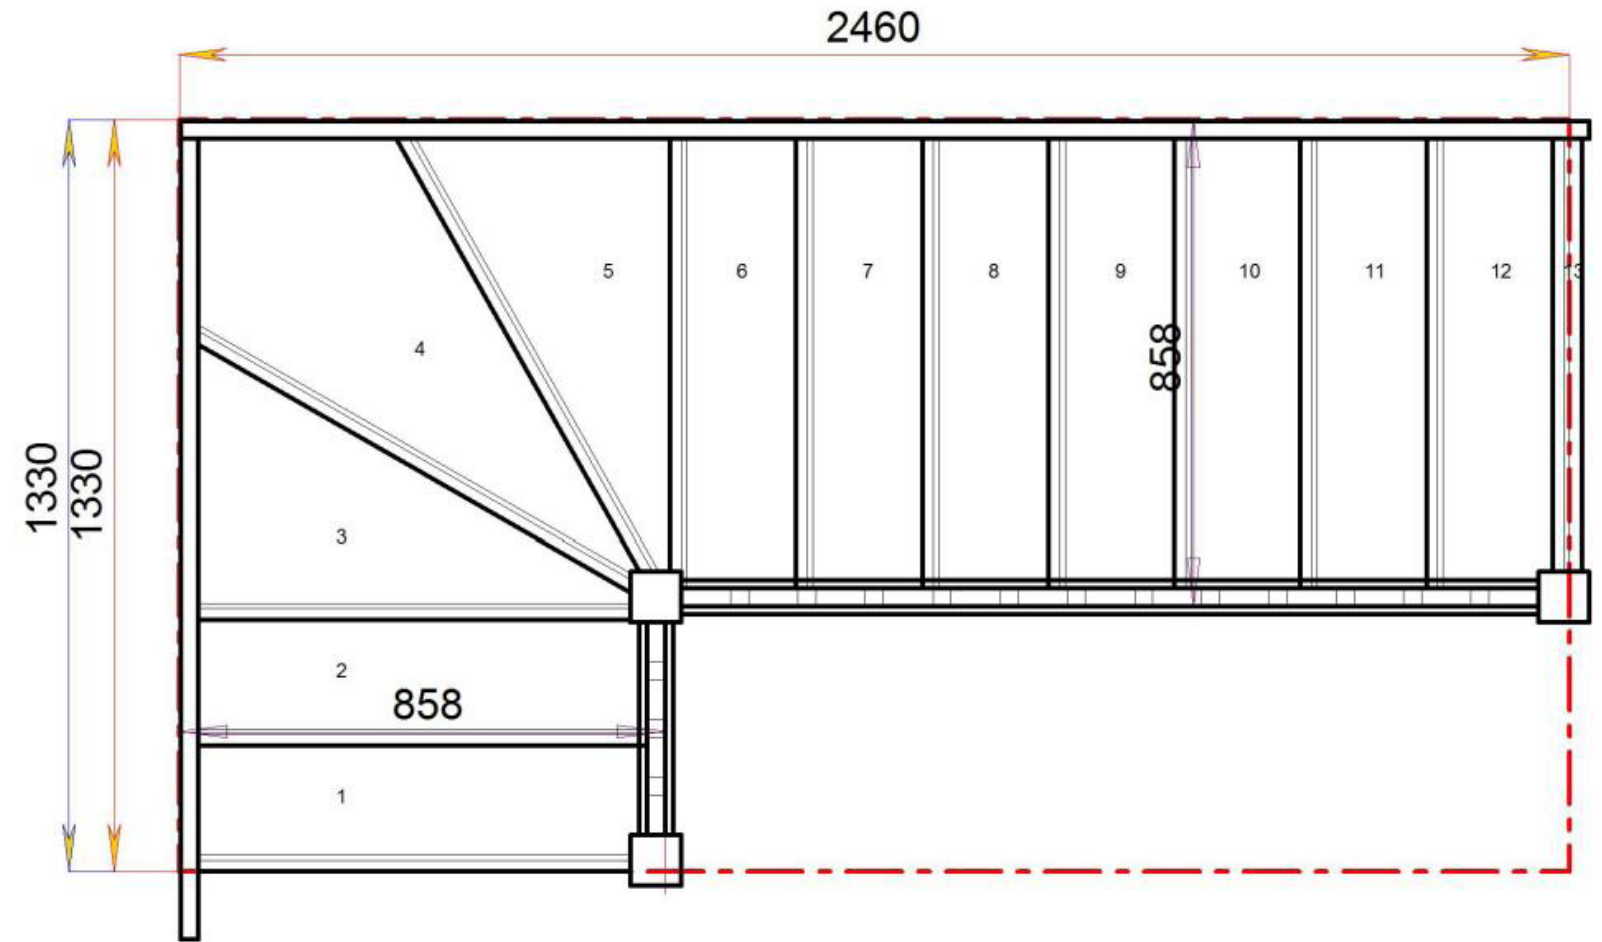

sales@stairplan.com
01952 608853

Stair:SW39N-RH-HR

Stair Layouts-SW-13

SW39N-RH-HR

Floor to floor height

2600.000 mm

Stair:S1W38N-RH-HR

Floor to floor height

2600.000 mm

Stair Layouts-SW-13

S2W37N-RH-HR

Stair:S2W37N-RH-HR

Floor to floor height

2600.000 mm

Stair Layouts-SW-13

S3W36N-RH-HR

Stair:S3W36N-RH-HR

Floor to floor height

2600.000 mm

Stair Layouts-SW-13

S4W35N-RH-HR

Floor to floor height

2600.000 mm

Stair:S4W35N-RH-HR

Stair:S9W3N-RH-HR

Floor to floor height

2600.000 mm