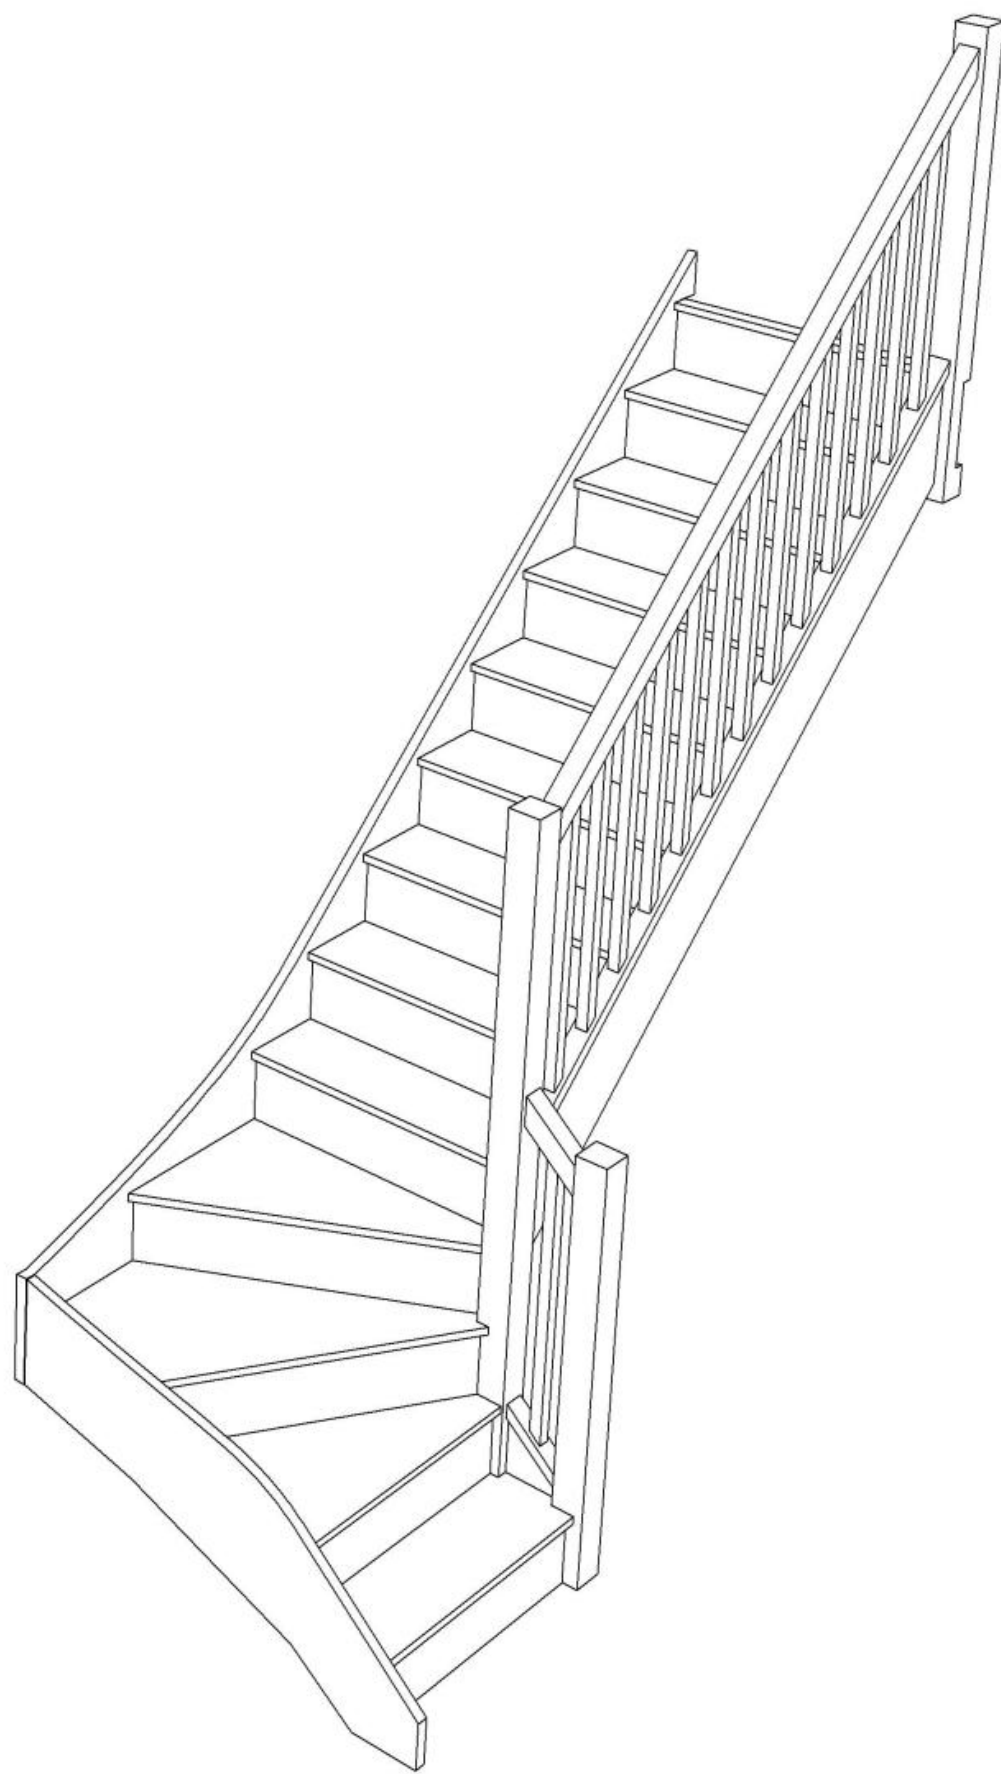

STAIRPLAN

Right Hand Single Winder Staircases - Plan Layouts - With Handrails (3 Kite Winder)

Stair:SW39N-RH-HR

Stair:S1W38N-RH-HR

Stair:S2W37N-RH-HR

Stair:S3W36N-RH-HR

Stair:S4W35N-RH-HR

Stair:S5W34N-RH-HR

Stair:S6W33N-RH-HR

Stair:S7W32N-RH-HR

Stair:S8W31N-RH-HR

Stair:S9W3N-RH-HR

Standard Width Trade Range Models can be [ordered online](#), for all other [stair models](#) and custom sizing contact us for a quotation.

sales@stairplan.com
01952 608853

Stair:SW39N-RH-HR

Stair Layouts-SW-13

SW39N-RH-HR

Floor to floor height

2600.000 mm

Stair:S1W38N-RH-HR

Floor to floor height

2600.000 mm

Stair Layouts-SW-13

S2W37N-RH-HR

Stair:S2W37N-RH-HR

Floor to floor height

2600.000 mm

Stair Layouts-SW-13

S3W36N-RH-HR