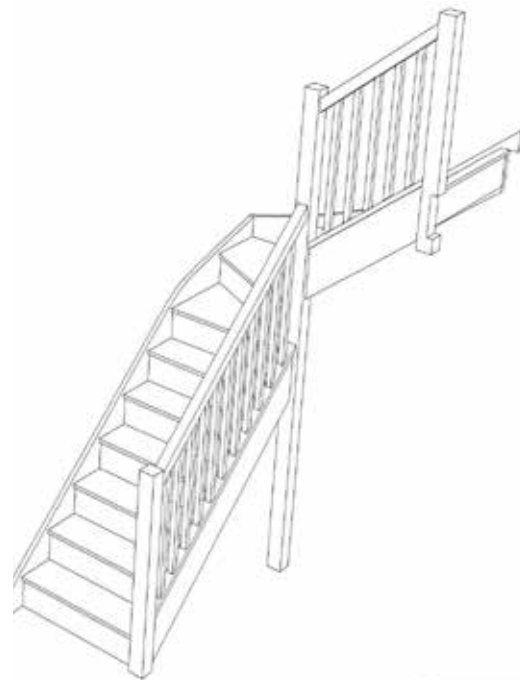

STAIRPLAN

Right Hand Single Winder Staircases - Plan Layouts - With Handrails (3 Kite Winder)

Stair:SW39N-RH-HR

Stair:S1W38N-RH-HR

Stair:S2W37N-RH-HR

Stair:S3W36N-RH-HR

Stair:S4W35N-RH-HR

Stair:S5W34N-RH-HR

Stair:S6W33N-RH-HR

Stair:S7W32N-RH-HR

Stair:S8W31N-RH-HR

Stair:S9W3N-RH-HR

Standard Width Trade Range Models can be [ordered online](#), for all other [stair models](#) and custom sizing contact us for a quotation.

sales@stairplan.com
01952 608853

Stair:SW39N-RH-HR

Stair Layouts-SW-13

SW39N-RH-HR

Floor to floor height

2600.000 mm

Stair:S1W38N-RH-HR

Floor to floor height