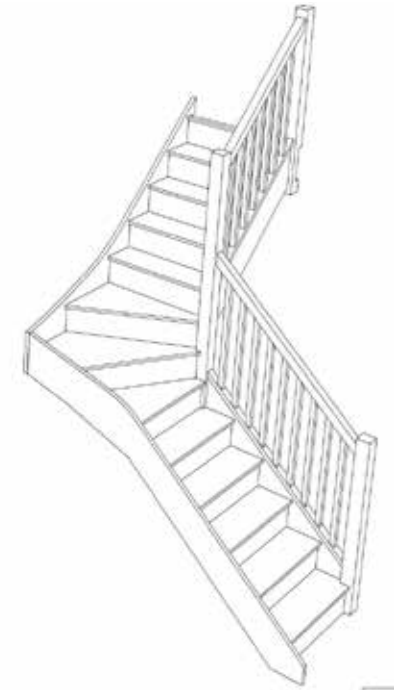

STAIRPLAN

Right Hand Single Winder Staircases - Plan Layouts - With Handrails (3 Kite Winder)

Stair:SW39N-RH-HR

Stair:S1W38N-RH-HR

Stair:S2W37N-RH-HR

Stair:S3W36N-RH-HR

Stair:S4W35N-RH-HR

Stair:S5W34N-RH-HR

Stair:S6W33N-RH-HR

Stair:S7W32N-RH-HR

Stair:S8W31N-RH-HR

Stair:S9W3N-RH-HR

Standard Width Trade Range Models can be [ordered online](#), for all other [stair models](#) and custom sizing contact us for a quotation.

sales@stairplan.com
01952 608853

Stair:SW39N-RH-HR

Stair Layouts-SW-13

SW39N-RH-HR

Floor to floor height

2600.000 mm

Stair:S1W38N-RH-HR

Floor to floor height