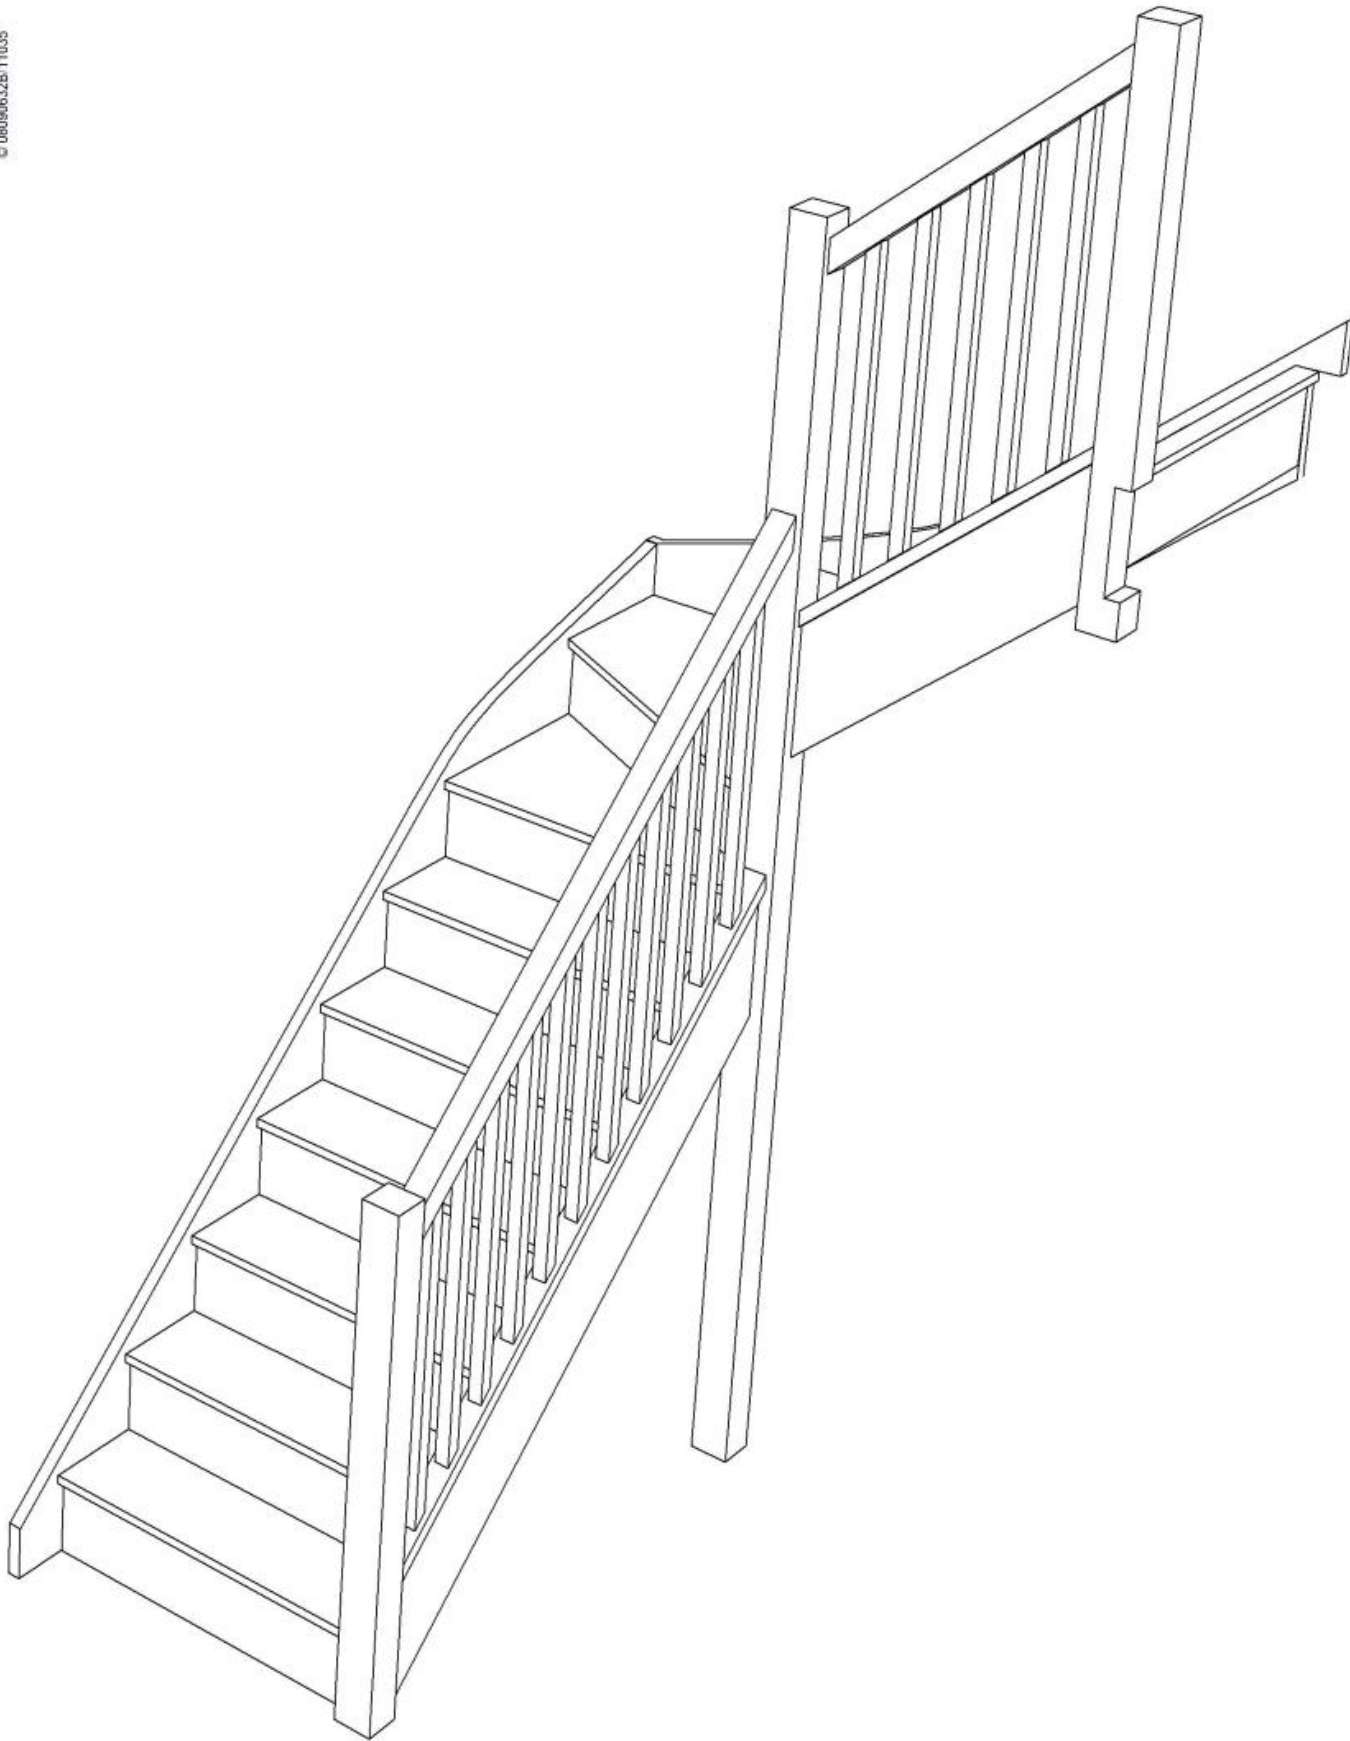

Stair:S3W36N-RH-HR

Floor to floor height

2600.000 mm

Stair Layouts-SW-13

S4W35N-RH-HR

Floor to floor height

2600.000 mm

Stair:S4W35N-RH-HR

Stair:S5W34N-RH-HR

Stair Layouts-SW-13

S5W34N-RH-HR

Floor to floor height

2600.000 mm

© 08090632B/11035

© 08090632B/11035

Stair Layouts-SW-13

S6W33N-RH-HR

Stair:S6W33N-RH-HR

Floor to floor height

2600.000 mm

Stair Layouts-SW-13

S7W32N-RH-HR

Stair:S7W32N-RH-HR

Floor to floor height