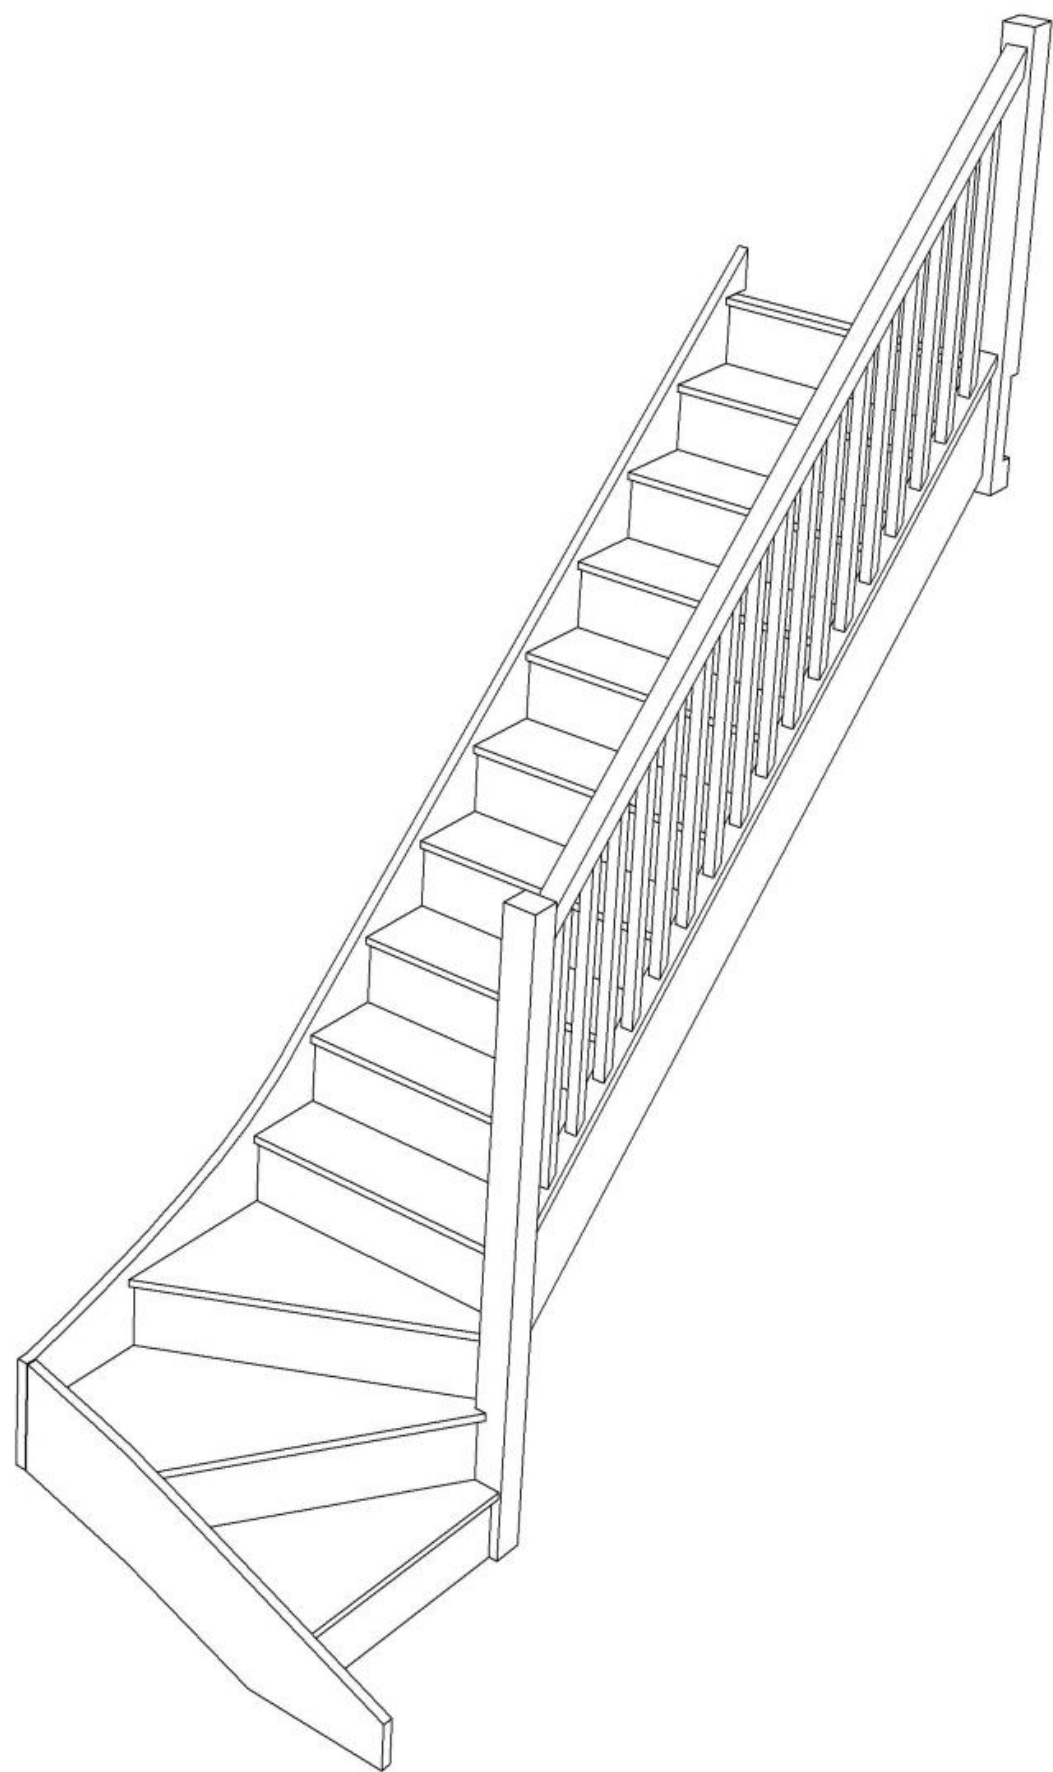

STAIRPLAN

Right Hand Single Winder Staircases - Plan Layouts - With Handrails (3 Kite Winder)

Stair:SW39N-RH-HR

Stair:S1W38N-RH-HR

Stair:S2W37N-RH-HR

Stair:S3W36N-RH-HR

Stair:S4W35N-RH-HR

Stair:S5W34N-RH-HR

Stair:S6W33N-RH-HR

Stair:S7W32N-RH-HR

Stair:S8W31N-RH-HR

Stair:S9W3N-RH-HR

Standard Width Trade Range Models can be [ordered online](#), for all other [stair models](#) and custom sizing contact us for a quotation.

sales@stairplan.com
01952 608853

Stair:SW39N-RH-HR

Stair Layouts-SW-13

SW39N-RH-HR

Floor to floor height

2600.000 mm

Stair:S1W38N-RH-HR

Floor to floor height

2600.000 mm

Stair Layouts-SW-13

S2W37N-RH-HR

Stair:S2W37N-RH-HR

Floor to floor height

2600.000 mm

Stair Layouts-SW-13

S3W36N-RH-HR