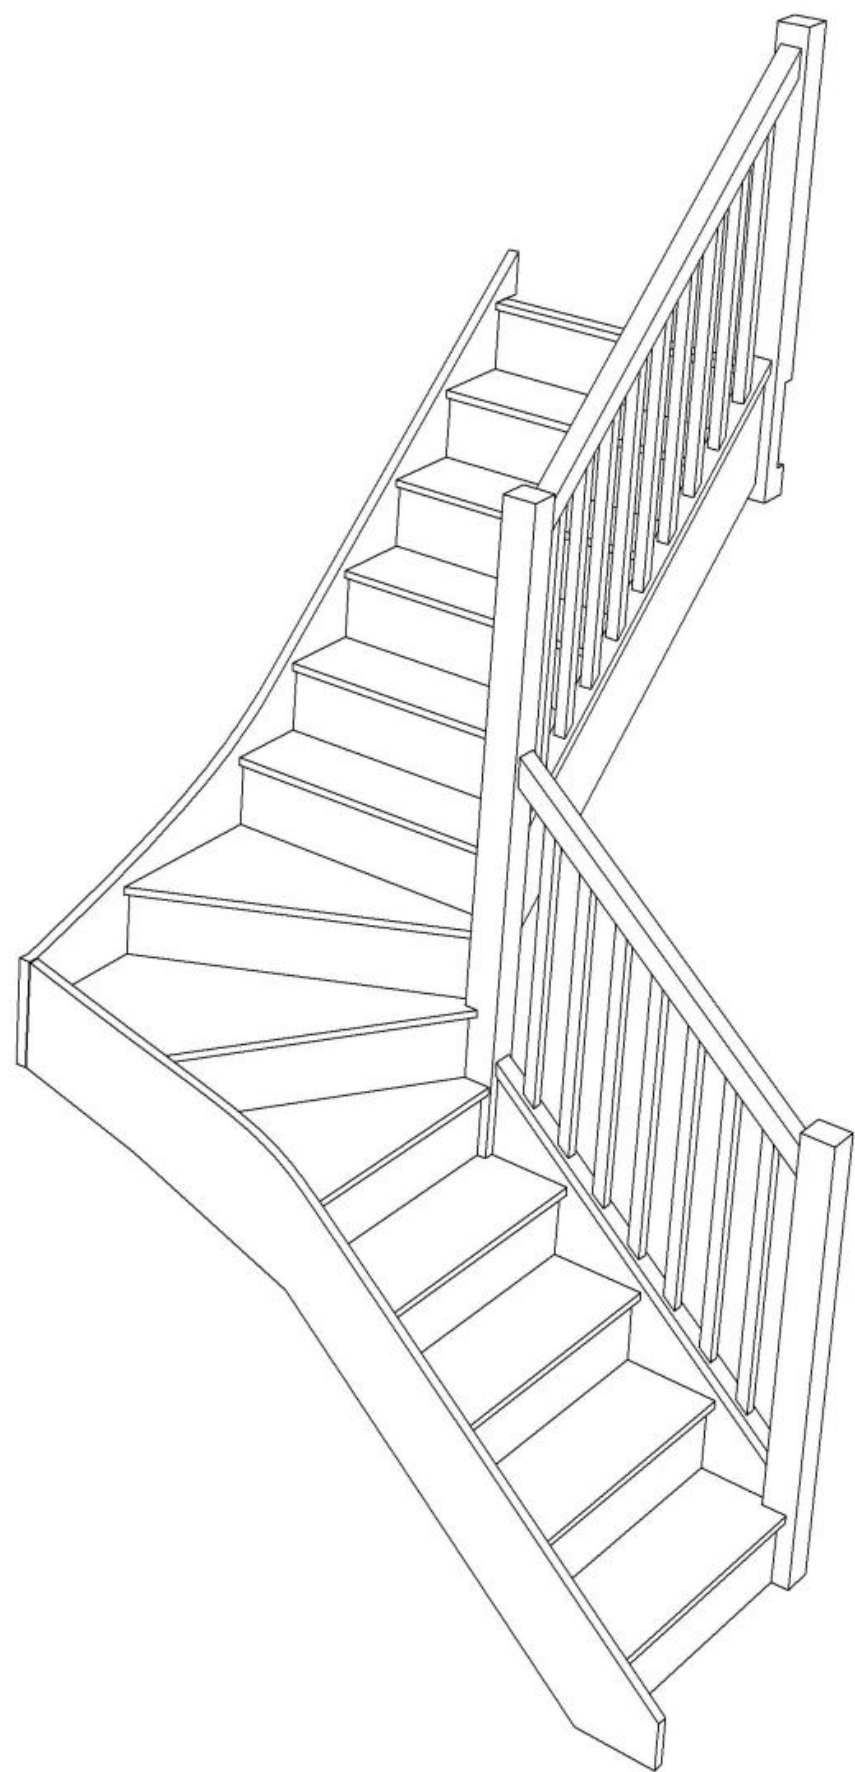

STAIRPLAN

Right Hand Single Winder Staircases - Plan Layouts - With Handrails (3 Kite Winder)

Stair:SW39N-RH-HR

Stair:S1W38N-RH-HR

Stair:S2W37N-RH-HR

Stair:S3W36N-RH-HR

Stair:S4W35N-RH-HR

Stair:S5W34N-RH-HR

sales@stairplan.com
01952 608853

Stair:SW39N-RH-HR

Stair Layouts-SW-13

SW39N-RH-HR

Floor to floor height

2600.000 mm

Stair:S1W38N-RH-HR

Floor to floor height

2600.000 mm

Stair Layouts-SW-13

S2W37N-RH-HR

Stair:S2W37N-RH-HR

Floor to floor height

2600.000 mm

Stair Layouts-SW-13

S3W36N-RH-HR

Stair:S3W36N-RH-HR

Floor to floor height

2600.000 mm

Stair Layouts-SW-13

S4W35N-RH-HR

Floor to floor height

2600.000 mm

Stair:S4W35N-RH-HR