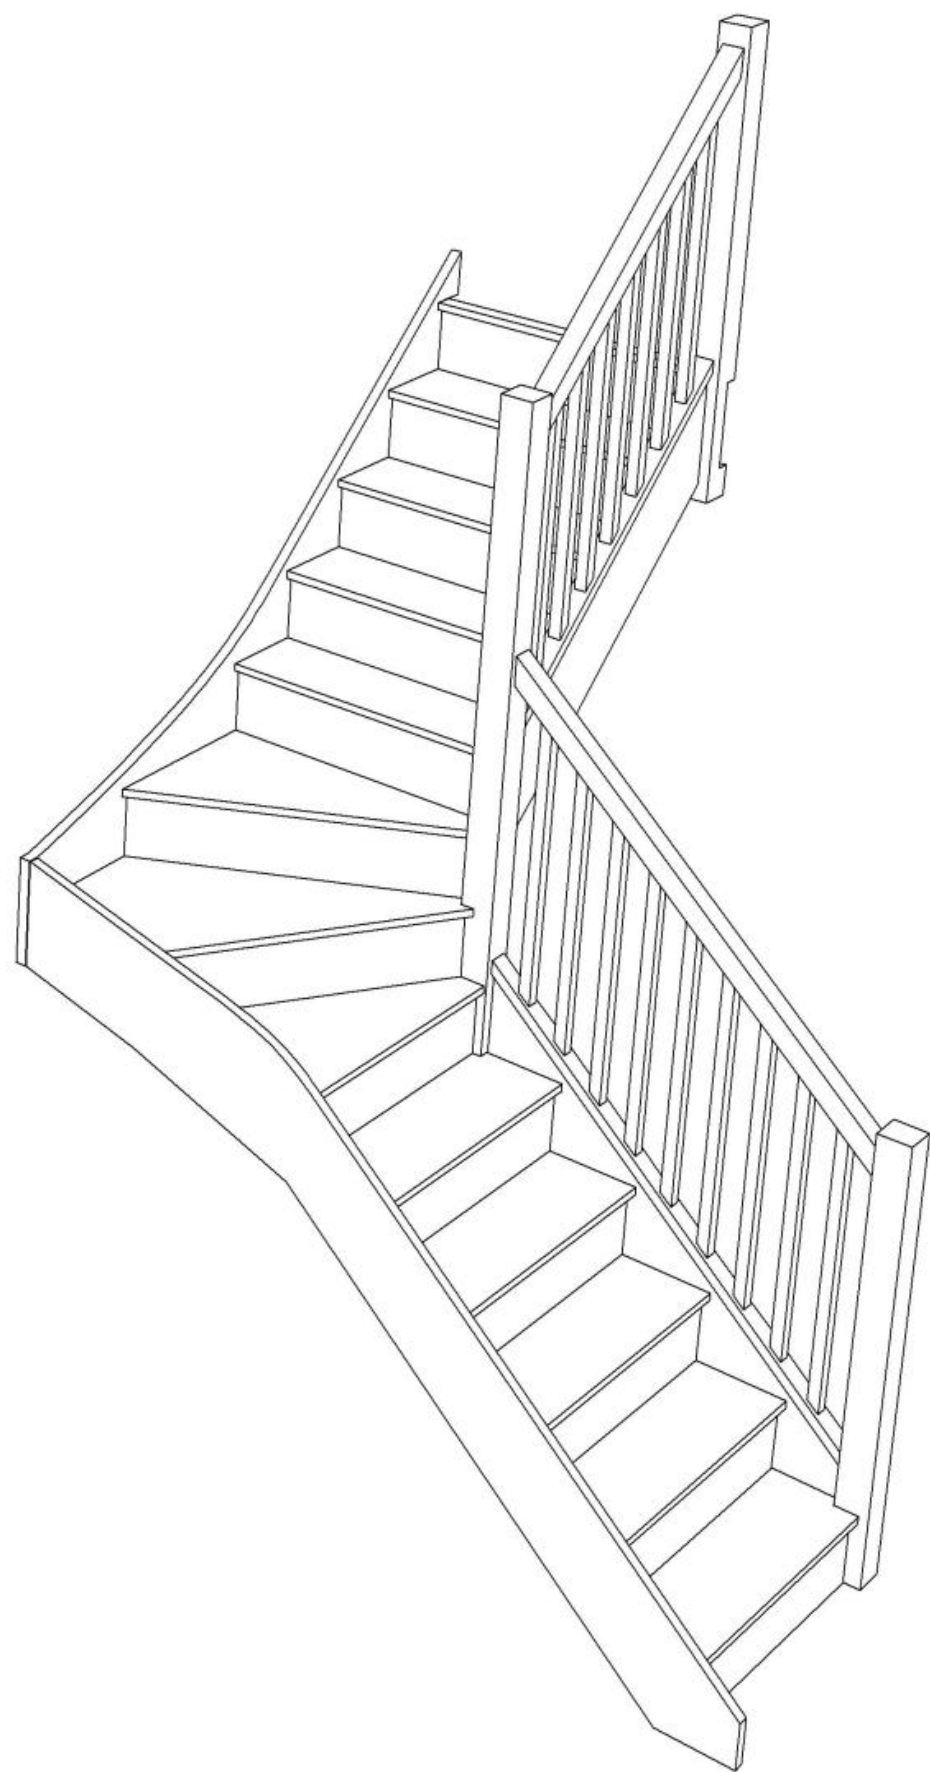

STAIRPLAN

Right Hand Single Winder Staircases - Plan Layouts - With Handrails (3 Kite Winder)

Stair:SW39N-RH-HR

Stair:S1W38N-RH-HR

Stair:S2W37N-RH-HR

Stair:S3W36N-RH-HR

Stair:S4W35N-RH-HR

Stair:S5W34N-RH-HR

2600.000 mm

Stair Layouts-SW-13

S2W37N-RH-HR

Stair:S2W37N-RH-HR

Floor to floor height

2600.000 mm

Stair Layouts-SW-13

S3W36N-RH-HR

Stair:S3W36N-RH-HR

Floor to floor height

2600.000 mm

Stair Layouts-SW-13

S4W35N-RH-HR

Floor to floor height

2600.000 mm

Stair:S4W35N-RH-HR