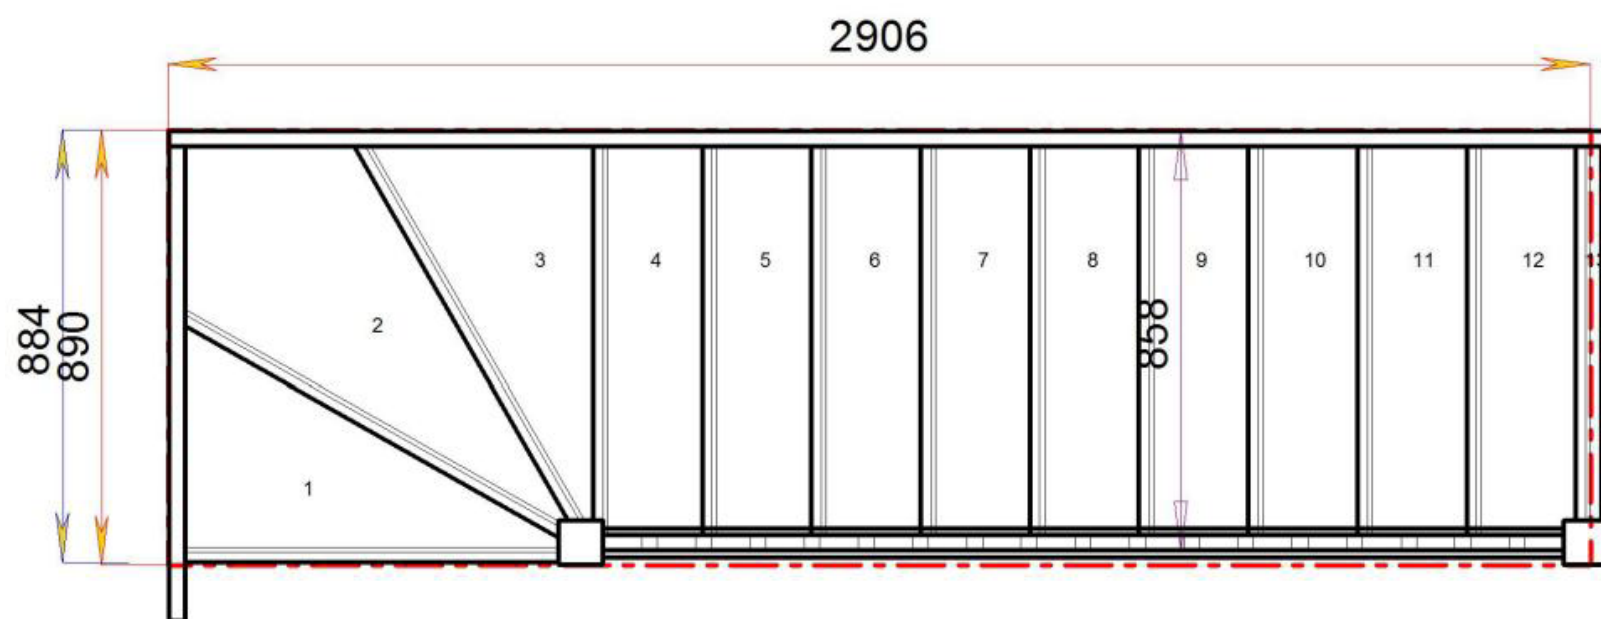

sales@stairplan.com
01952 608853

Stair:SW39N-RH-HR

Stair Layouts-SW-13

SW39N-RH-HR

Floor to floor height

2600.000 mm

Stair:S1W38N-RH-HR

Floor to floor height

2600.000 mm

Stair Layouts-SW-13

S2W37N-RH-HR

Stair:S2W37N-RH-HR

Floor to floor height

2600.000 mm

Stair Layouts-SW-13

S3W36N-RH-HR

Stair:S3W36N-RH-HR

Floor to floor height

2600.000 mm

Stair Layouts-SW-13

S4W35N-RH-HR

Floor to floor height

2600.000 mm

Stair:S4W35N-RH-HR

Stair:S9W3N-RH-HR

Floor to floor height

2600.000 mm