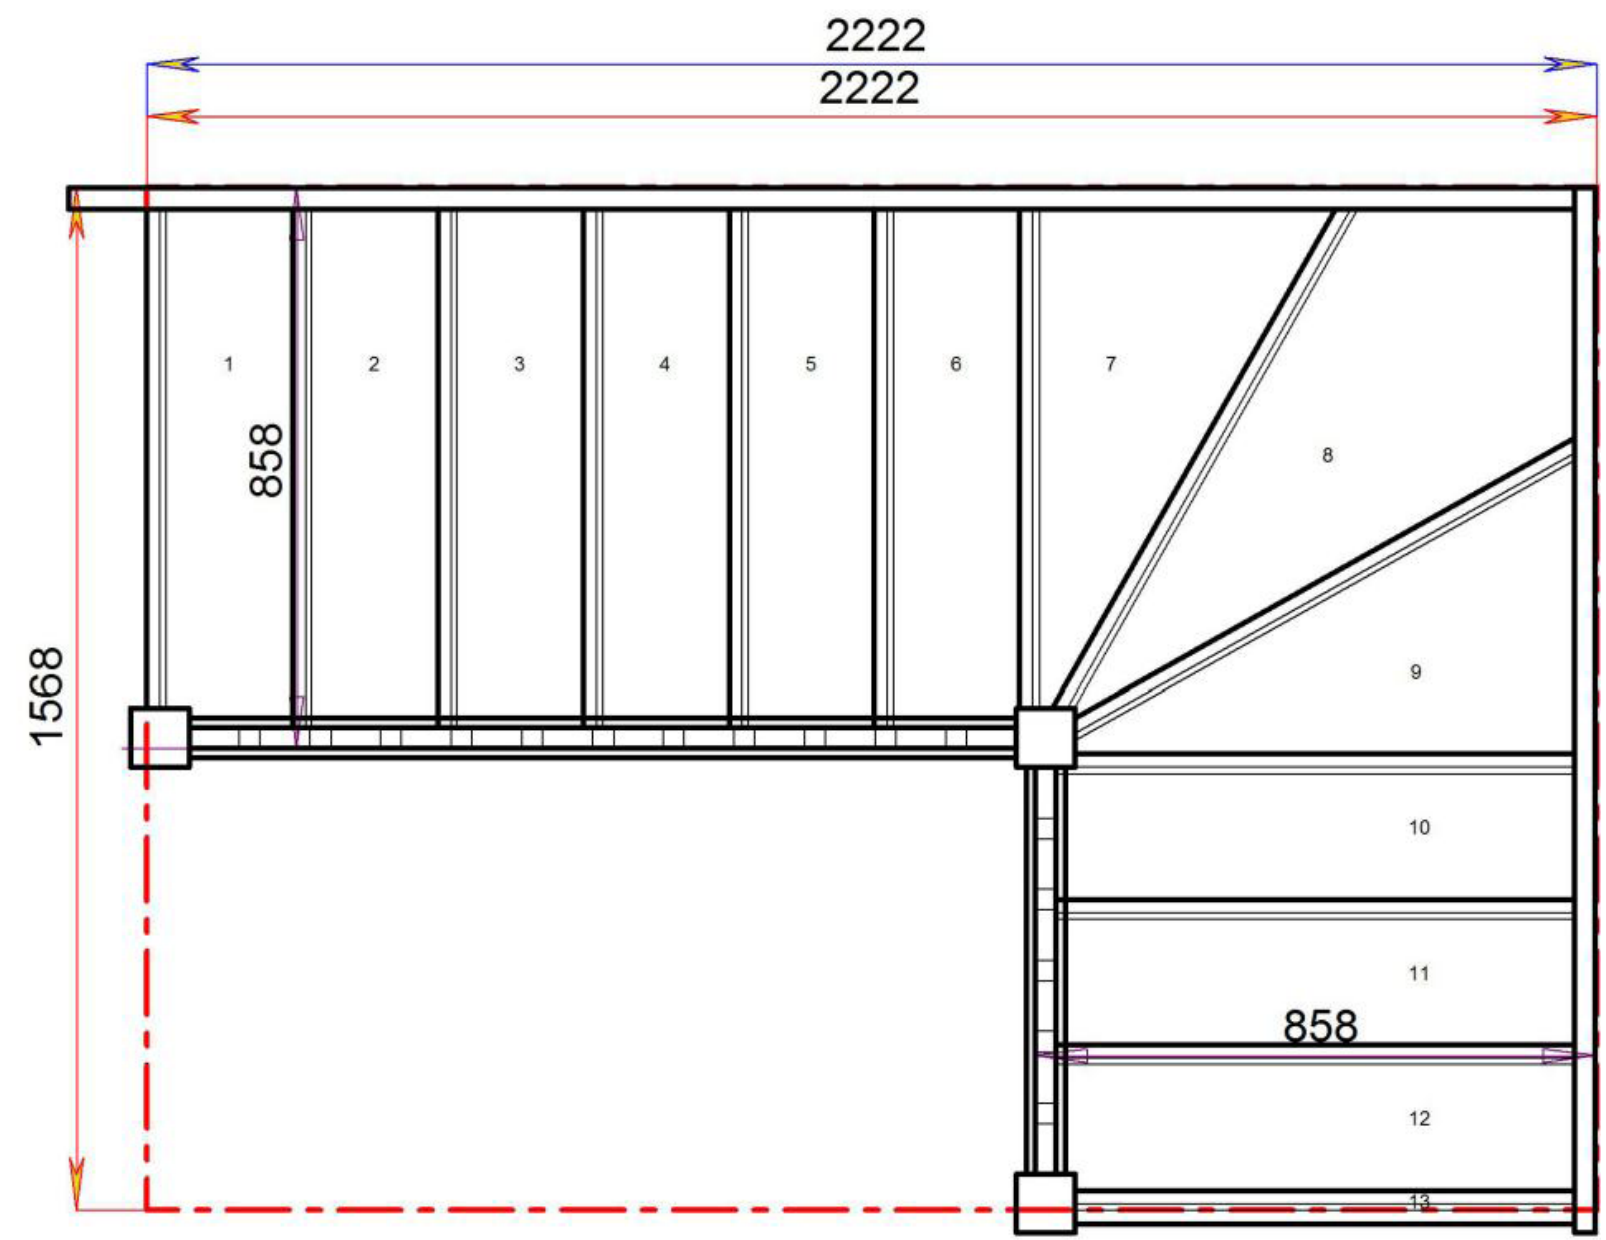

Stair:S3W36N-RH-HR

Floor to floor height

2600.000 mm

Stair Layouts-SW-13

S4W35N-RH-HR

Floor to floor height

2600.000 mm

Stair:S4W35N-RH-HR

Stair:S5W34N-RH-HR

Stair Layouts-SW-13

S5W34N-RH-HR

Floor to floor height

2600.000 mm

© 08090632B/11035

© 08090632B/11035

Stair Layouts-SW-13

S6W33N-RH-HR

Stair:S6W33N-RH-HR

Floor to floor height

2600.000 mm

Stair Layouts-SW-13

S7W32N-RH-HR

Stair:S7W32N-RH-HR

Floor to floor height

Stair:S9W3N-RH-HR

Floor to floor height

2600.000 mm