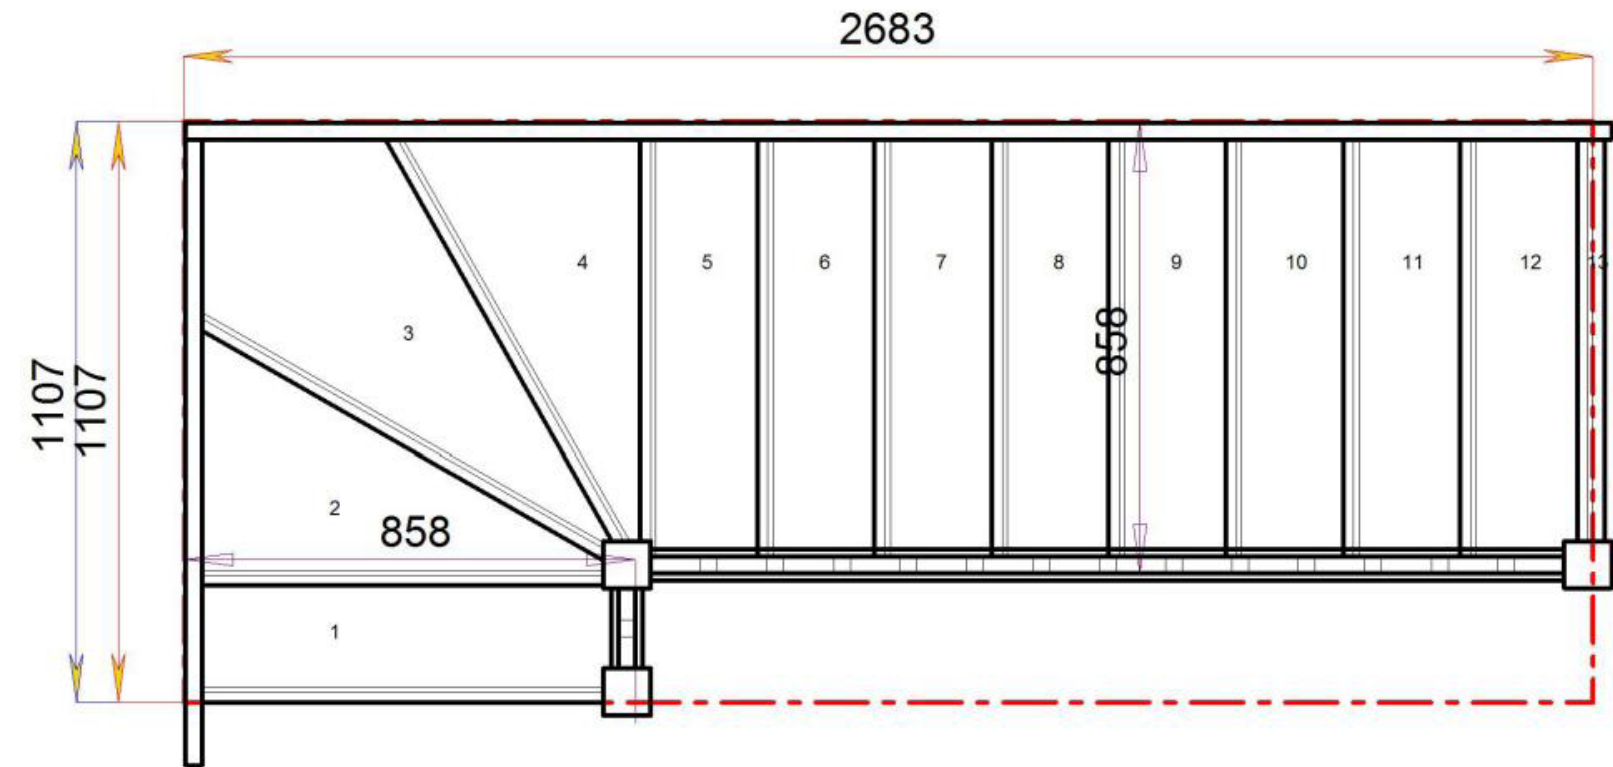

sales@stairplan.com
01952 608853

Stair:SW39N-RH-HR

Stair Layouts-SW-13

SW39N-RH-HR

Floor to floor height

2600.000 mm

Stair:S1W38N-RH-HR

Floor to floor height

2600.000 mm

Stair Layouts-SW-13

S2W37N-RH-HR

Stair:S2W37N-RH-HR

Floor to floor height

2600.000 mm

Stair Layouts-SW-13

S3W36N-RH-HR

Stair:S3W36N-RH-HR

Floor to floor height

2600.000 mm

Stair Layouts-SW-13

S4W35N-RH-HR

Floor to floor height

2600.000 mm

Stair:S4W35N-RH-HR

Stair:S9W3N-RH-HR

Floor to floor height

2600.000 mm