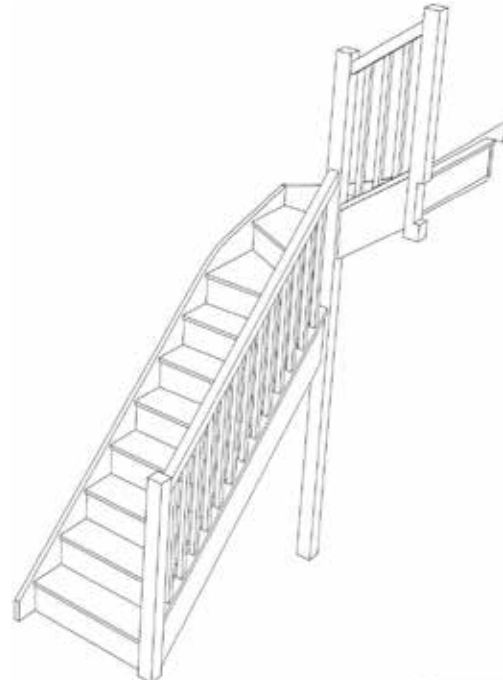

STAIRPLAN

Right Hand Single Winder Staircases - Plan Layouts - With Handrails (3 Kite Winder)

Stair:SW39N-RH-HR

Stair:S1W38N-RH-HR

Stair:S2W37N-RH-HR

Stair:S3W36N-RH-HR

Stair:S4W35N-RH-HR

Stair:S5W34N-RH-HR

Stair:S6W33N-RH-HR

Stair:S7W32N-RH-HR

Stair:S8W31N-RH-HR

Stair:S9W3N-RH-HR

Standard Width Trade Range Models can be [ordered online](#), for all other [stair models](#) and custom sizing contact us for a quotation.

sales@stairplan.com
01952 608853

Stair:SW39N-RH-HR

Stair Layouts-SW-13

SW39N-RH-HR

Floor to floor height

2600.000 mm

Stair:S1W38N-RH-HR

Floor to floor height