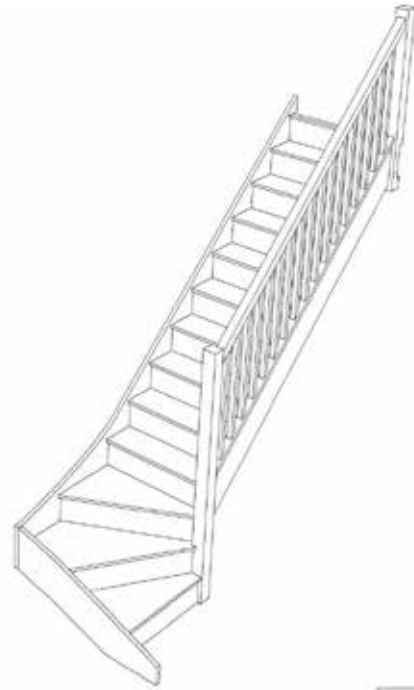

STAIRPLAN

Right Hand Single Winder Staircases - Plan Layouts - With Handrails (3 Kite Winder)

Stair:SW39N-RH-HR

Stair:S1W38N-RH-HR

Stair:S2W37N-RH-HR

Stair:S3W36N-RH-HR

Stair:S4W35N-RH-HR

Stair:S5W34N-RH-HR

Stair:S6W33N-RH-HR

Stair:S7W32N-RH-HR

Stair:S8W31N-RH-HR

Stair:S9W3N-RH-HR

Standard Width Trade Range Models can be [ordered online](#), for all other [stair models](#) and custom sizing contact us for a quotation.

sales@stairplan.com
01952 608853

Stair:SW39N-RH-HR

Stair Layouts-SW-13

SW39N-RH-HR

Floor to floor height

2600.000 mm

Stair:S1W38N-RH-HR

Floor to floor height