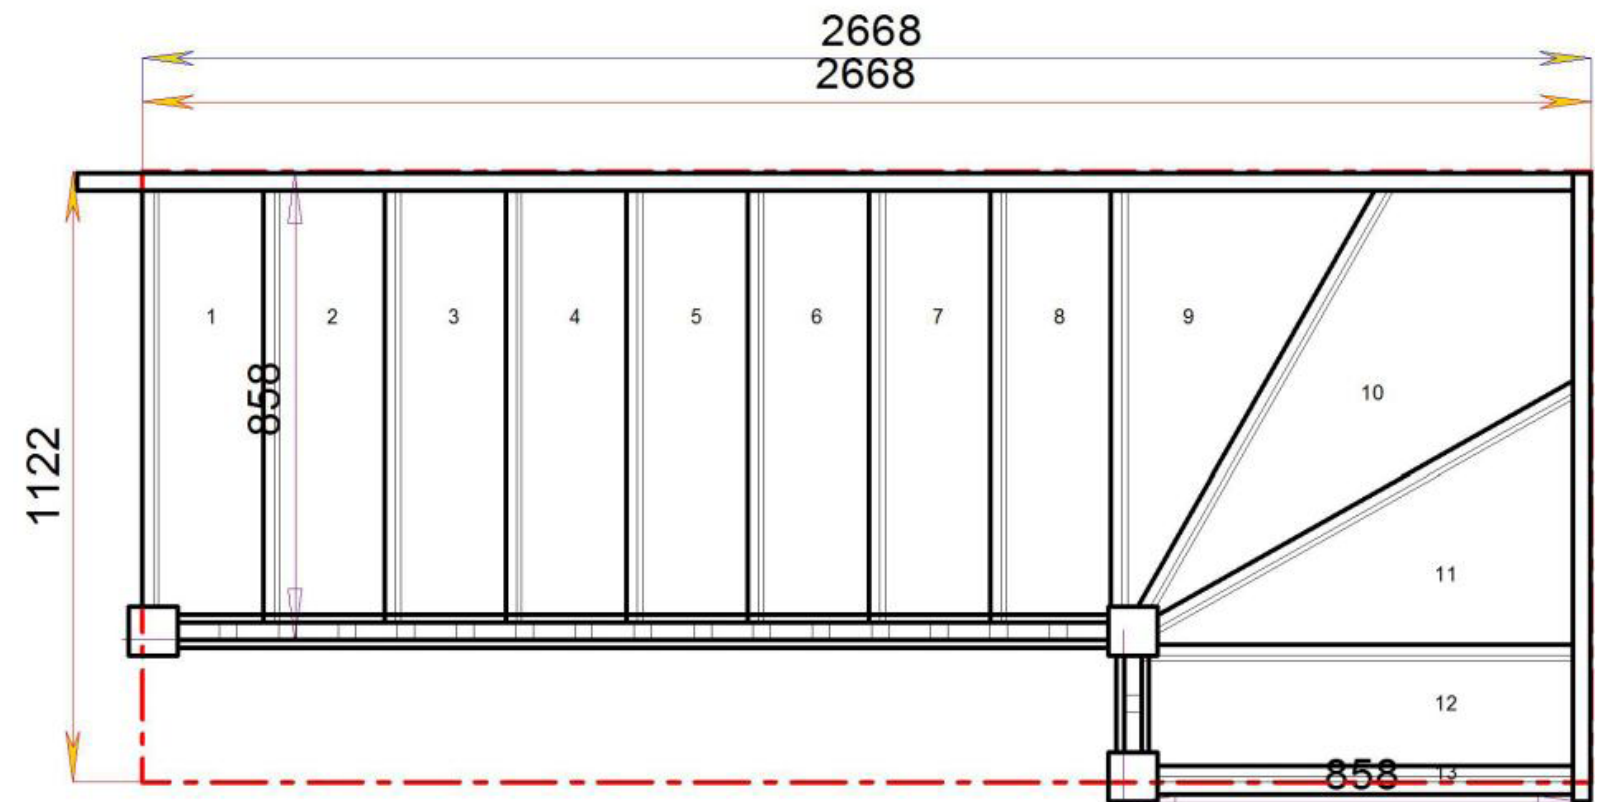

Stair:S5W34N-RH-HR

Stair Layouts-SW-13

S5W34N-RH-HR

Floor to floor height

2600.000 mm

© 08090632B/11035

© 08090632B/11035

Stair Layouts-SW-13

S6W33N-RH-HR

Stair:S6W33N-RH-HR

Floor to floor height

2600.000 mm

Stair Layouts-SW-13

S7W32N-RH-HR

Stair:S7W32N-RH-HR

Floor to floor height

2600.000 mm

Stair Layouts-SW-13

S8W31N-RH-HR

Stair:S8W31N-RH-HR

Floor to floor height

2600.000 mm

Stair Layouts-SW-13

S9W3N-RH-HR

Stair:S9W3N-RH-HR

Floor to floor height

2600.000 mm