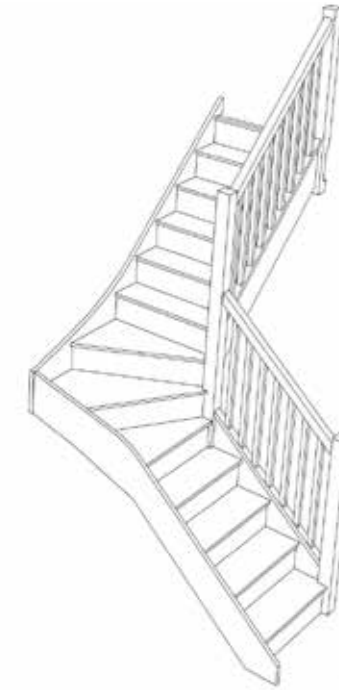

STAIRPLAN

Right Hand Single Winder Staircases - Plan Layouts - With Handrails (3 Kite Winder)

Stair:SW39N-RH-HR

Stair:S1W38N-RH-HR

Stair:S2W37N-RH-HR

Stair:S3W36N-RH-HR

Stair:S4W35N-RH-HR

Stair:S5W34N-RH-HR

Stair:S6W33N-RH-HR

Stair:S7W32N-RH-HR

Stair:S8W31N-RH-HR

Stair:S9W3N-RH-HR

Standard Width Trade Range Models can be [ordered online](#), for all other [stair models](#) and custom sizing contact us for a quotation.

sales@stairplan.com
01952 608853

Stair:SW39N-RH-HR

Stair Layouts-SW-13

SW39N-RH-HR

Floor to floor height

2600.000 mm

Stair:S1W38N-RH-HR

Floor to floor height