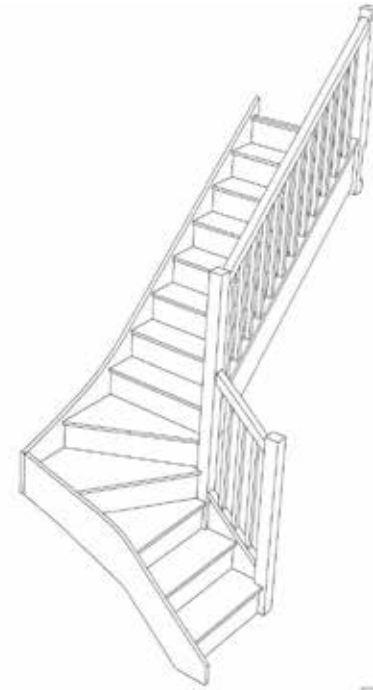

STAIRPLAN

Right Hand Single Winder Staircases - Plan Layouts - With Handrails (3 Kite Winder)

Stair:SW39N-RH-HR

Stair:S1W38N-RH-HR

Stair:S2W37N-RH-HR

Stair:S3W36N-RH-HR

Stair:S4W35N-RH-HR

Stair:S5W34N-RH-HR

Stair:S6W33N-RH-HR

Stair:S7W32N-RH-HR

Stair:S8W31N-RH-HR

Stair:S9W3N-RH-HR

Standard Width Trade Range Models can be [ordered online](#), for all other [stair models](#) and custom sizing contact us for a quotation.

sales@stairplan.com
01952 608853

Stair:SW39N-RH-HR

Stair Layouts-SW-13

SW39N-RH-HR

Floor to floor height

2600.000 mm

Stair:S1W38N-RH-HR

Floor to floor height