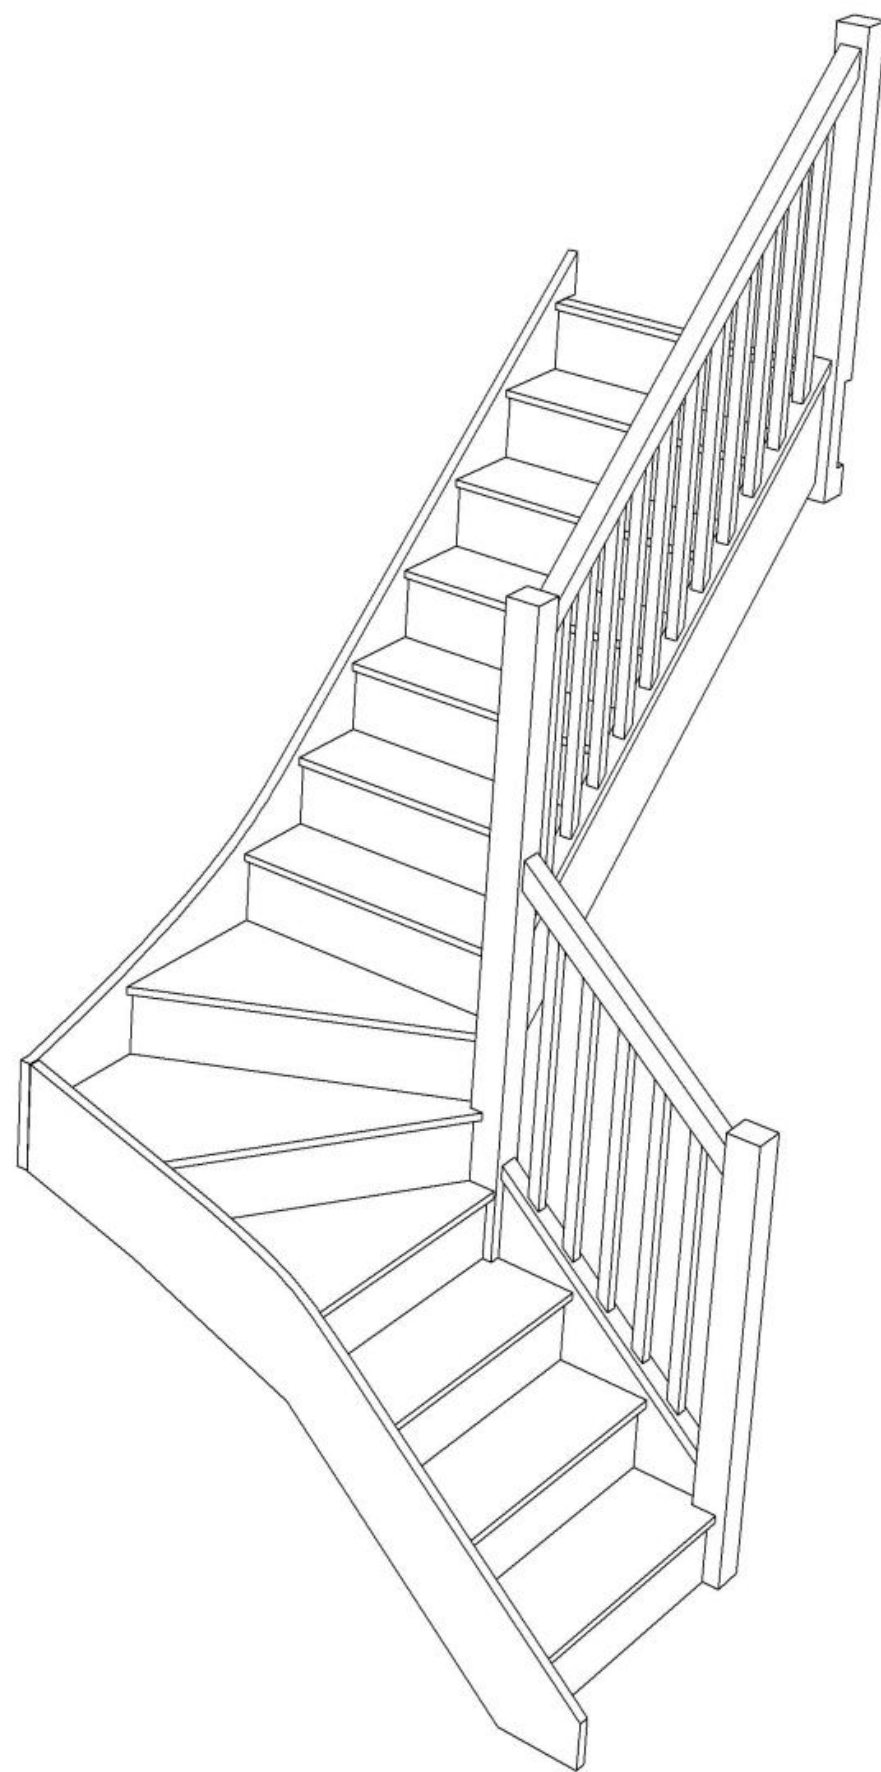

STAIRPLAN

Right Hand Single Winder Staircases - Plan Layouts - With Handrails (3 Kite Winder)

Stair:SW39N-RH-HR

Stair:S1W38N-RH-HR

Stair:S2W37N-RH-HR

Stair:S3W36N-RH-HR

Stair:S4W35N-RH-HR

Stair:S5W34N-RH-HR

sales@stairplan.com
01952 608853

Stair:SW39N-RH-HR

Stair Layouts-SW-13

SW39N-RH-HR

Floor to floor height

2600.000 mm

Stair:S1W38N-RH-HR

Floor to floor height

2600.000 mm

Stair Layouts-SW-13

S2W37N-RH-HR

Stair:S2W37N-RH-HR

Floor to floor height

2600.000 mm

Stair Layouts-SW-13

S3W36N-RH-HR

Stair:S3W36N-RH-HR

Floor to floor height

2600.000 mm

Stair Layouts-SW-13

S4W35N-RH-HR

Floor to floor height

2600.000 mm

Stair:S4W35N-RH-HR