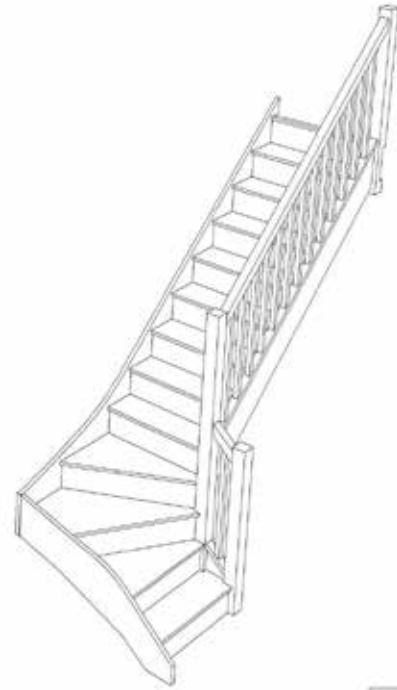

STAIRPLAN

Right Hand Single Winder Staircases - Plan Layouts - With Handrails (3 Kite Winder)

Stair:SW39N-RH-HR

Stair:S1W38N-RH-HR

Stair:S2W37N-RH-HR

Stair:S3W36N-RH-HR

Stair:S4W35N-RH-HR

Stair:S5W34N-RH-HR

Stair:S6W33N-RH-HR

Stair:S7W32N-RH-HR

Stair:S8W31N-RH-HR

Stair:S9W3N-RH-HR

Standard Width Trade Range Models can be [ordered online](#), for all other [stair models](#) and custom sizing contact us for a quotation.

sales@stairplan.com
01952 608853

Stair:SW39N-RH-HR

Stair Layouts-SW-13

SW39N-RH-HR

Floor to floor height

2600.000 mm

Stair:S1W38N-RH-HR

Floor to floor height