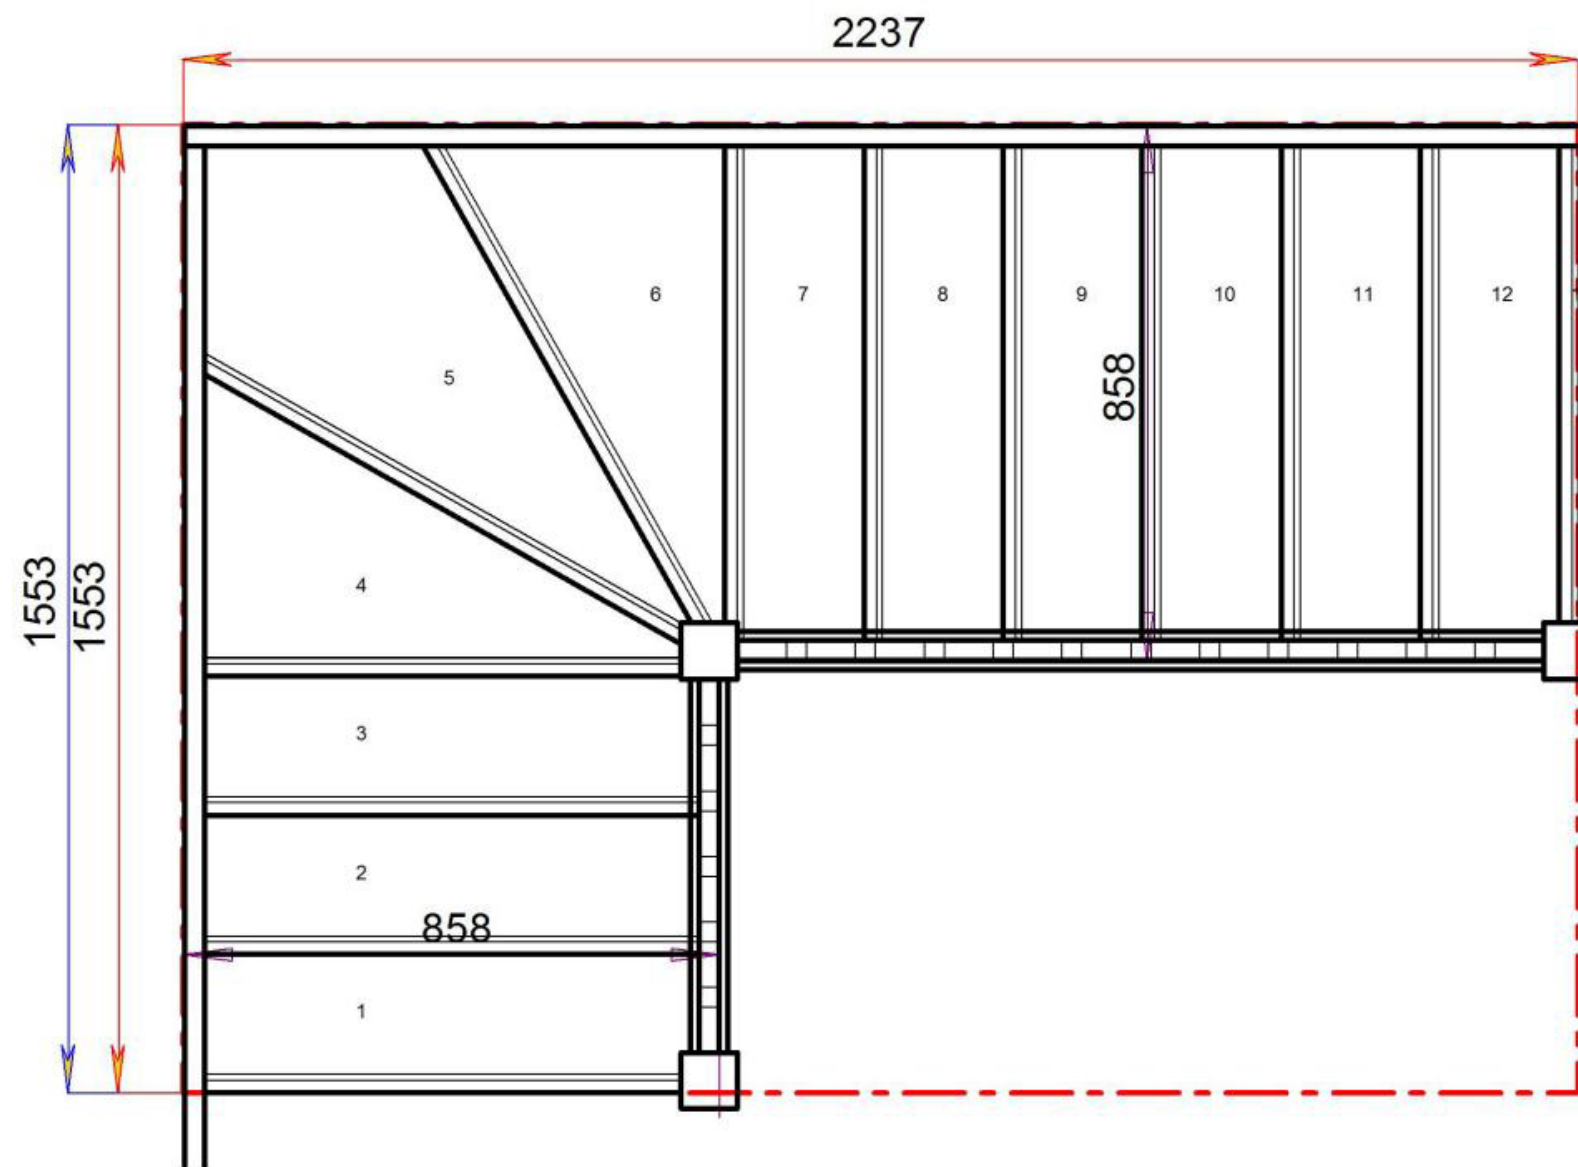

sales@stairplan.com
01952 608853

Stair:SW39N-RH-HR

Stair Layouts-SW-13

SW39N-RH-HR

Floor to floor height

2600.000 mm

Stair:S1W38N-RH-HR

Floor to floor height

2600.000 mm

Stair Layouts-SW-13

S2W37N-RH-HR

Stair:S2W37N-RH-HR

Floor to floor height

2600.000 mm

Stair Layouts-SW-13

S3W36N-RH-HR

Stair:S3W36N-RH-HR

Floor to floor height

2600.000 mm

Stair Layouts-SW-13

S4W35N-RH-HR

Floor to floor height

2600.000 mm

Stair:S4W35N-RH-HR

Stair:S9W3N-RH-HR

Floor to floor height

2600.000 mm