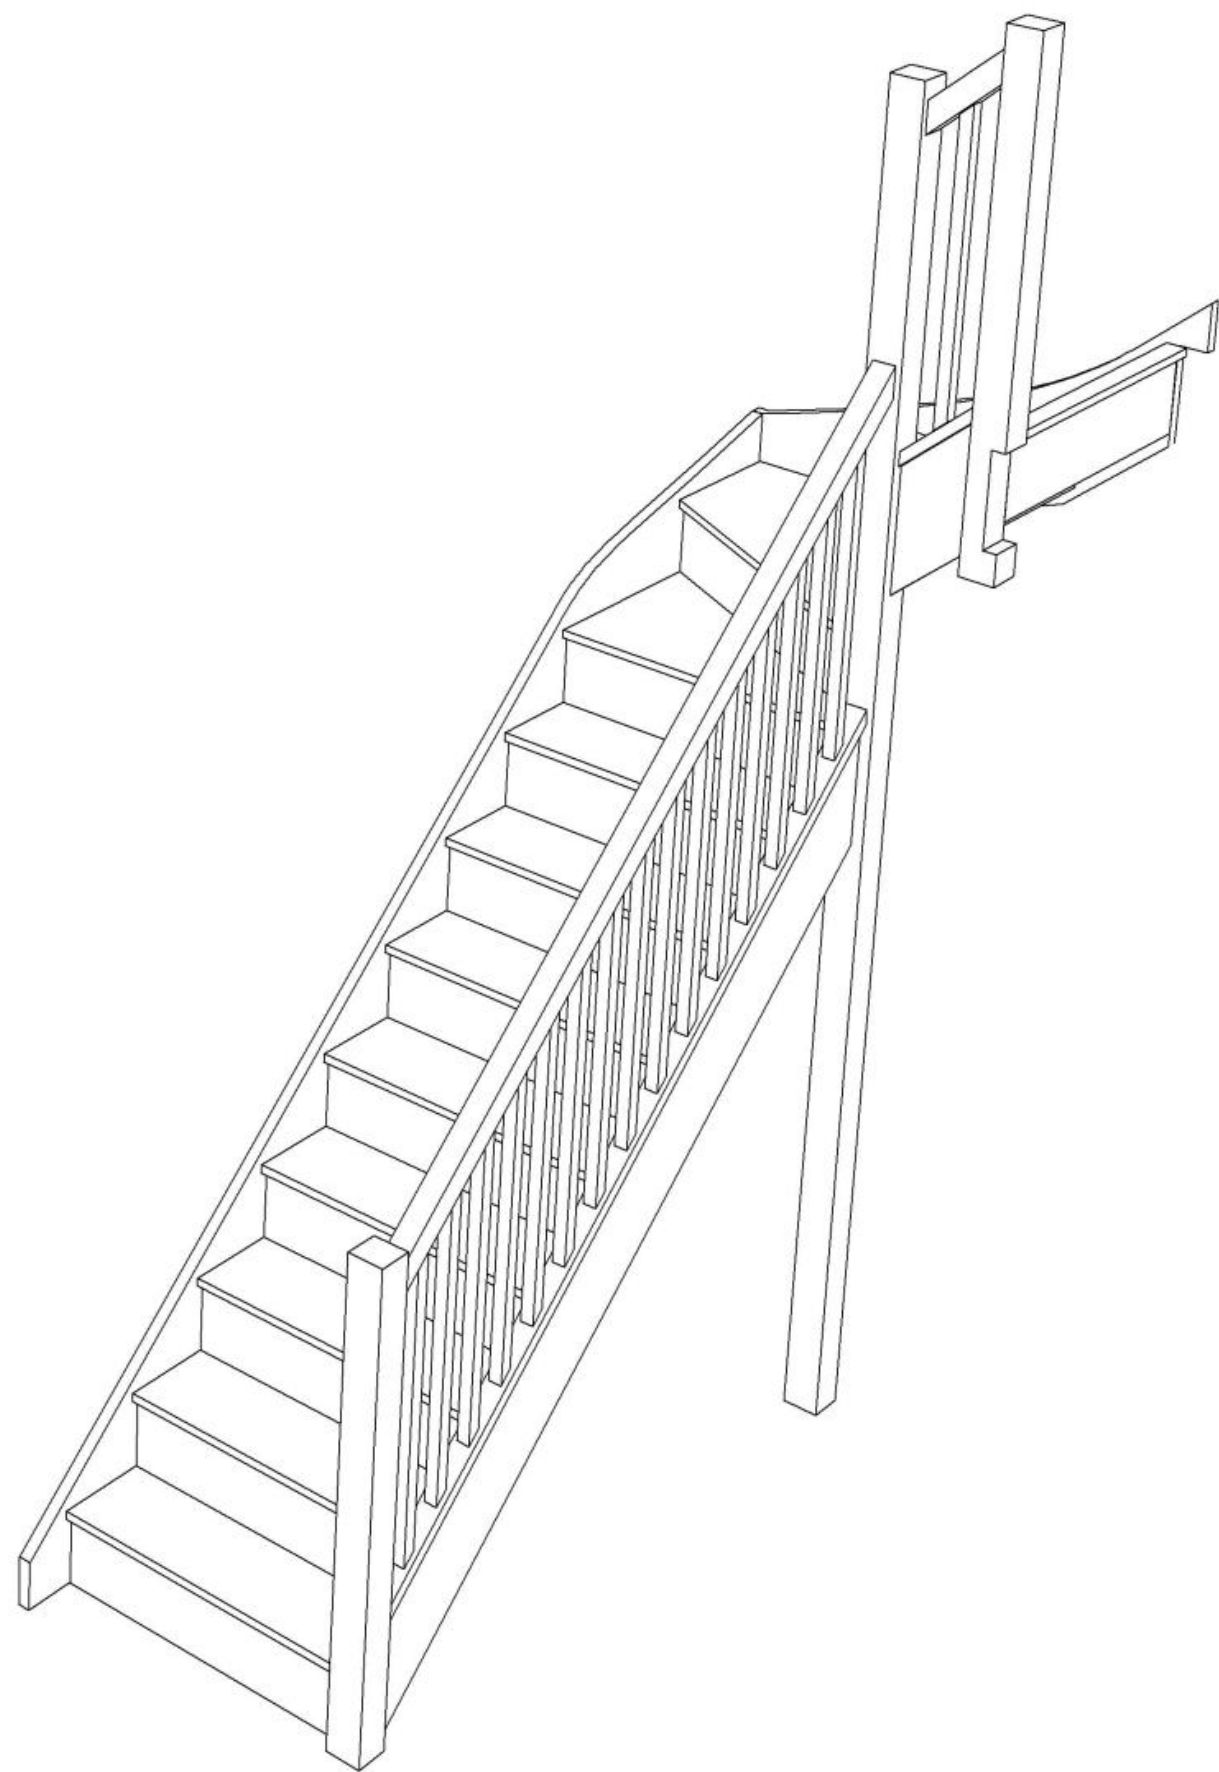

Stair Layouts-SW-13

S8W31N-RH-HR