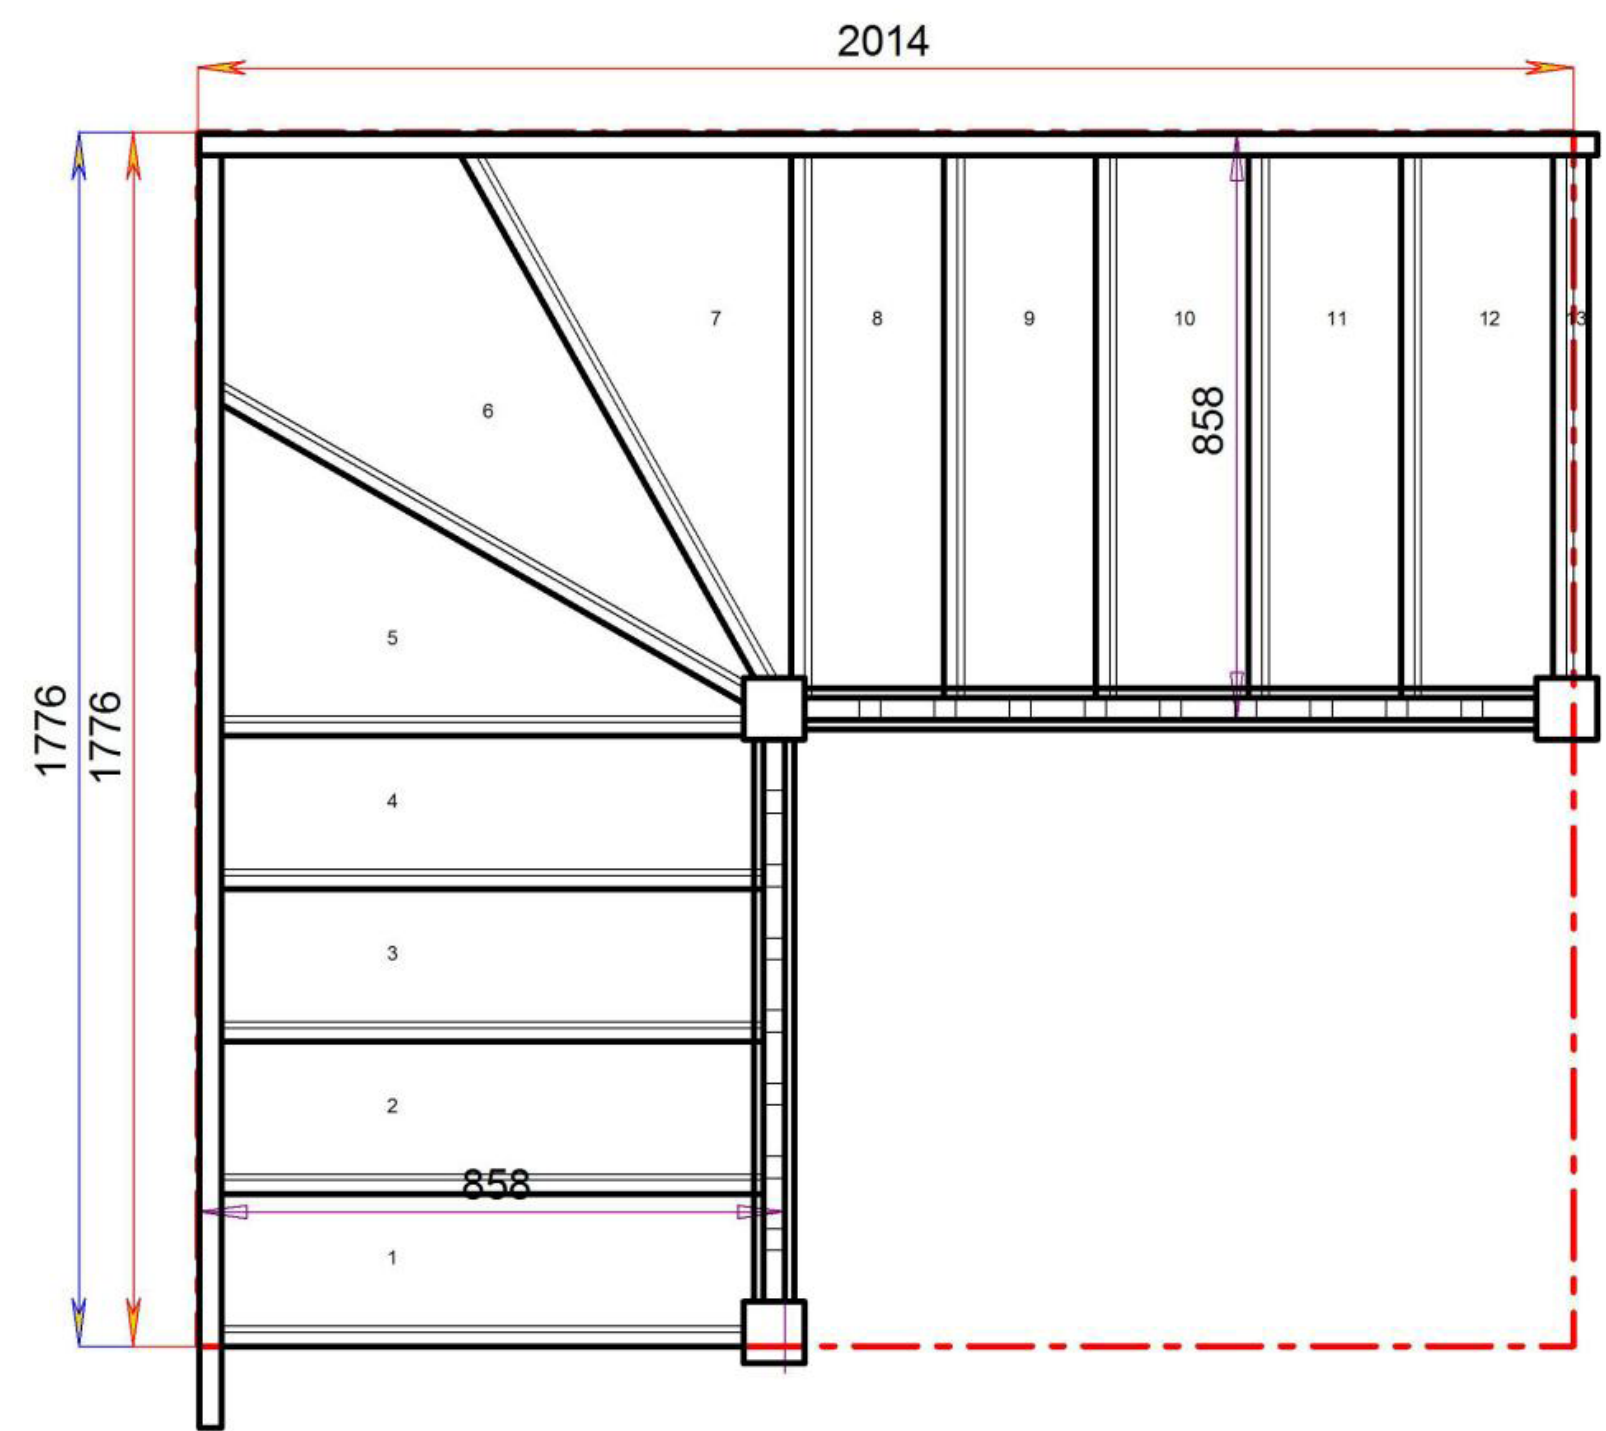

Stair:S3W36N-RH-HR

Floor to floor height

2600.000 mm

Stair Layouts-SW-13

S4W35N-RH-HR

Floor to floor height

2600.000 mm

Stair:S4W35N-RH-HR

Stair:S5W34N-RH-HR

Stair Layouts-SW-13

S5W34N-RH-HR

Floor to floor height

2600.000 mm

© 08090632B/11035

© 08090632B/11035

Stair Layouts-SW-13

S6W33N-RH-HR

Stair:S6W33N-RH-HR

Floor to floor height

2600.000 mm

Stair Layouts-SW-13

S7W32N-RH-HR

Stair:S7W32N-RH-HR

Floor to floor height

Stair:S9W3N-RH-HR

Floor to floor height

2600.000 mm