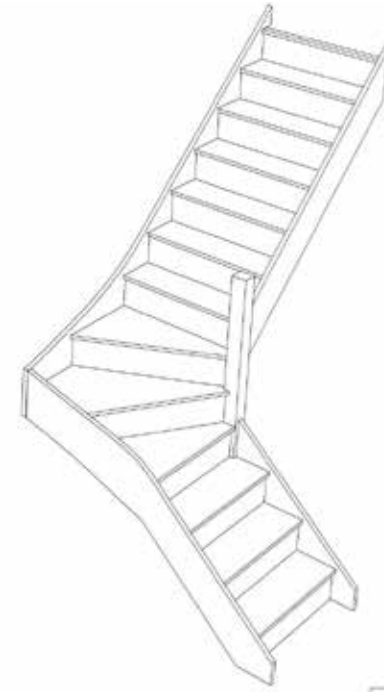

STAIRPLAN

Right Hand Single Winder Staircases - Plan Layouts - No Handrails (3 Kite Winder)

Stair:SW39N-RH

Stair:S1W38N-RH

Stair:S2W37N-RH

Stair:S3W36N-RH

Stair:S4W35N-RH

Stair:S5W34N-RH

Stair:S6W33N-RH

Stair:S7W32N-RH

Stair:S8W31N-RH

Stair:S9W3N-RH

Standard Width Trade Range Models can be [ordered online](#), for all other [stair models](#) and custom sizing contact us for a quotation.

sales@stairplan.com
01952 608853

© 08090632B/11035

Stair:SW39N-RH

© 08090632B/11035

Stair Layouts-SW-13

SW39N-RH

Floor to floor height

2600.000 mm

Stair:S1W38N-RH