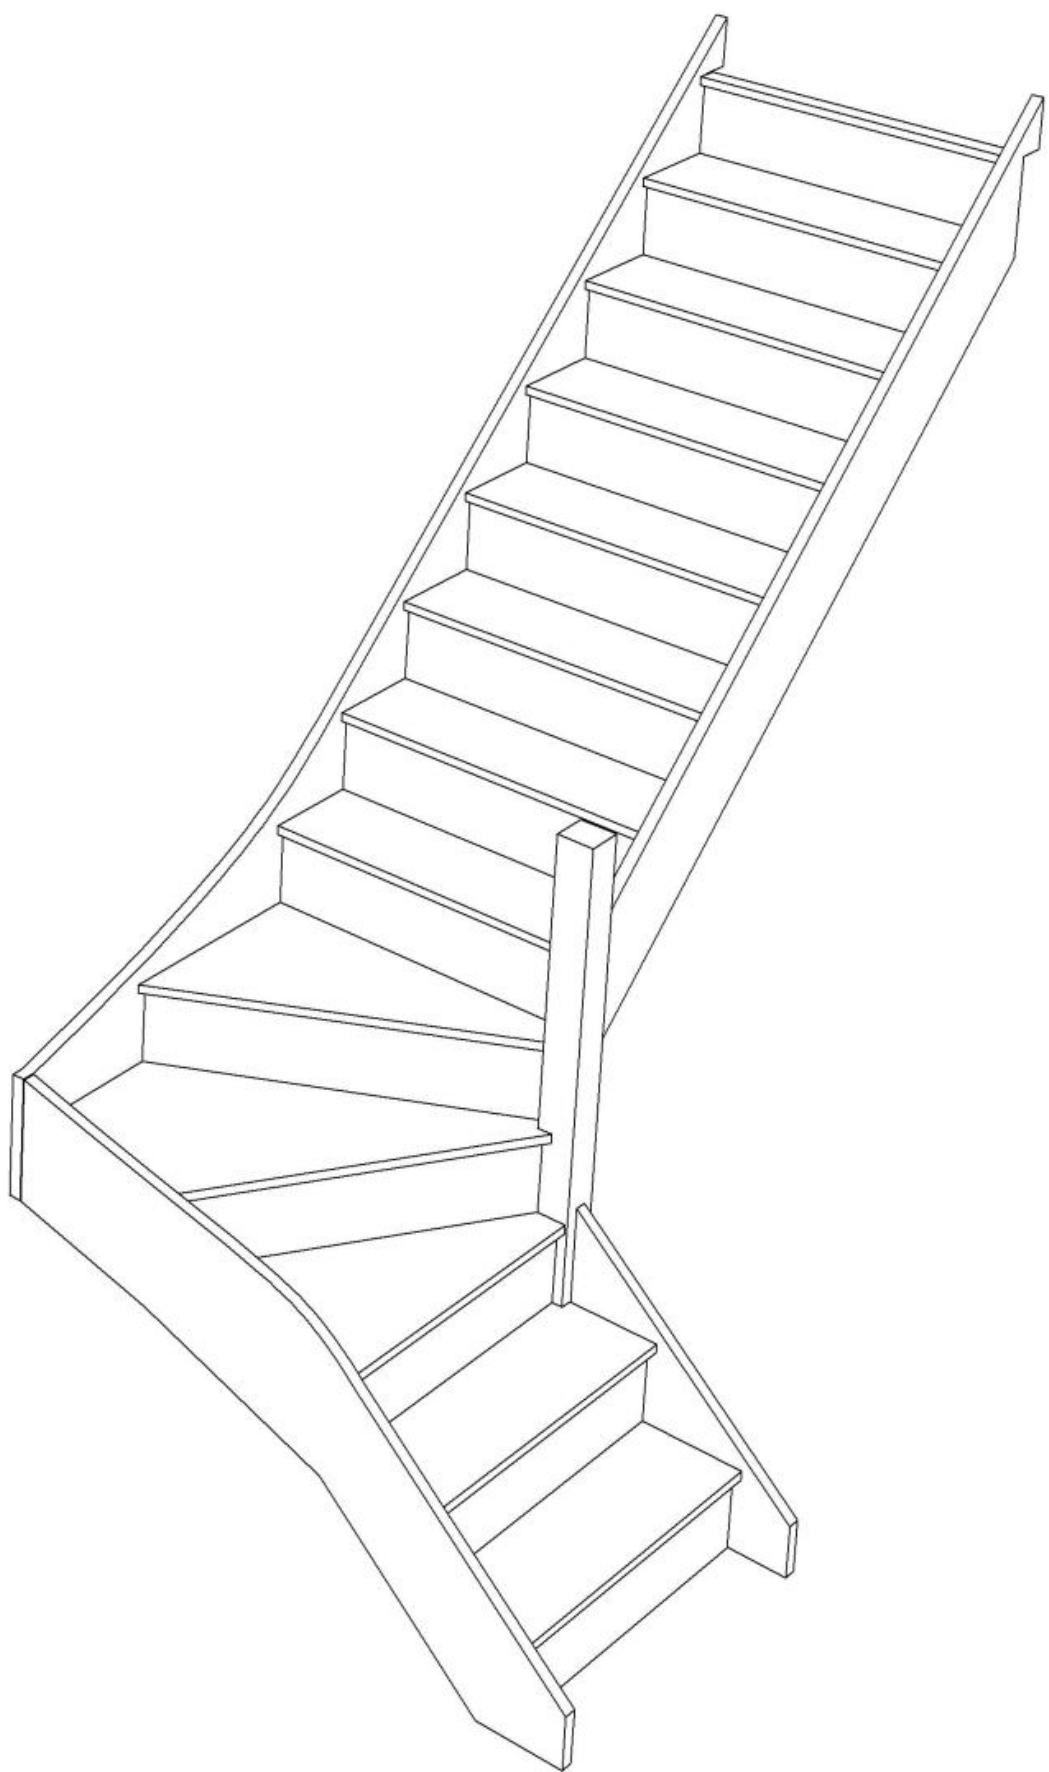

© 08090632B/11035

Stair:SW39N-RH

© 08090632B/11035

Stair Layouts-SW-13

SW39N-RH

Floor to floor height

2600.000 mm

Stair:S1W38N-RH

Stair Layouts-SW-13

S1W38N-RH

© 08/09/06/325/11035

Floor to floor height

2600.000 mm

STAIRPLAN

STAIRPLAN

Stair Layouts-SW-13

S2W37N-RH

Stair:S2W37N-RH

Floor to floor height

2600.000 mm

Stair Layouts-SW-13

S3W36N-RH

Stair:S3W36N-RH

Floor to floor height