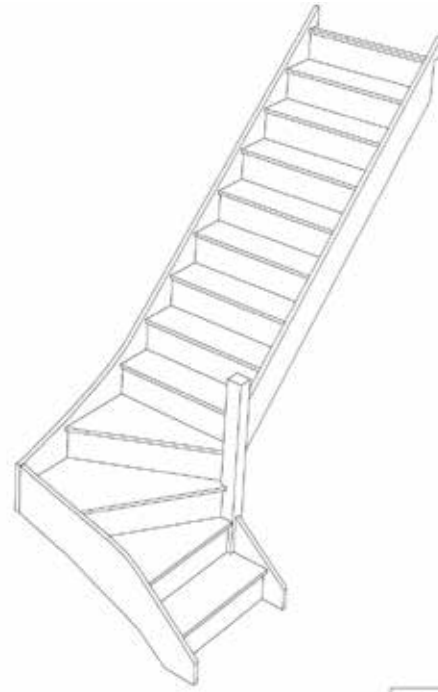

STAIRPLAN

Right Hand Single Winder Staircases - Plan Layouts - No Handrails (3 Kite Winder)

Stair:SW39N-RH

Stair:S1W38N-RH

Stair:S2W37N-RH

Stair:S3W36N-RH

Stair:S4W35N-RH

Stair:S5W34N-RH

Stair:S6W33N-RH

Stair:S7W32N-RH

Stair:S8W31N-RH

Stair:S9W3N-RH

Standard Width Trade Range Models can be [ordered online](#), for all other [stair models](#) and custom sizing contact us for a quotation.

sales@stairplan.com
01952 608853

© 08090632B/11035

Stair:SW39N-RH

© 08090632B/11035

Stair Layouts-SW-13

SW39N-RH

Floor to floor height

2600.000 mm

Stair:S1W38N-RH