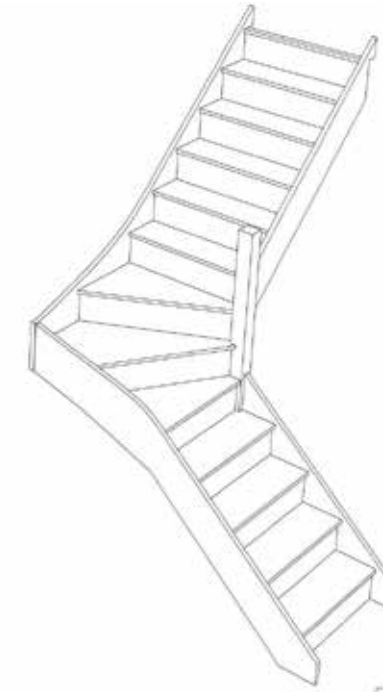

STAIRPLAN

Right Hand Single Winder Staircases - Plan Layouts - No Handrails (3 Kite Winder)

Stair:SW39N-RH

Stair:S1W38N-RH

Stair:S2W37N-RH

Stair:S3W36N-RH

Stair:S4W35N-RH

Stair:S5W34N-RH

Stair:S6W33N-RH

Stair:S7W32N-RH

Stair:S8W31N-RH

Stair:S9W3N-RH

Standard Width Trade Range Models can be [ordered online](#), for all other [stair models](#) and custom sizing contact us for a quotation.

sales@stairplan.com
01952 608853

© 08090632B/11035

Stair:SW39N-RH

© 08090632B/11035

Stair Layouts-SW-13

SW39N-RH

Floor to floor height

2600.000 mm

Stair:S1W38N-RH