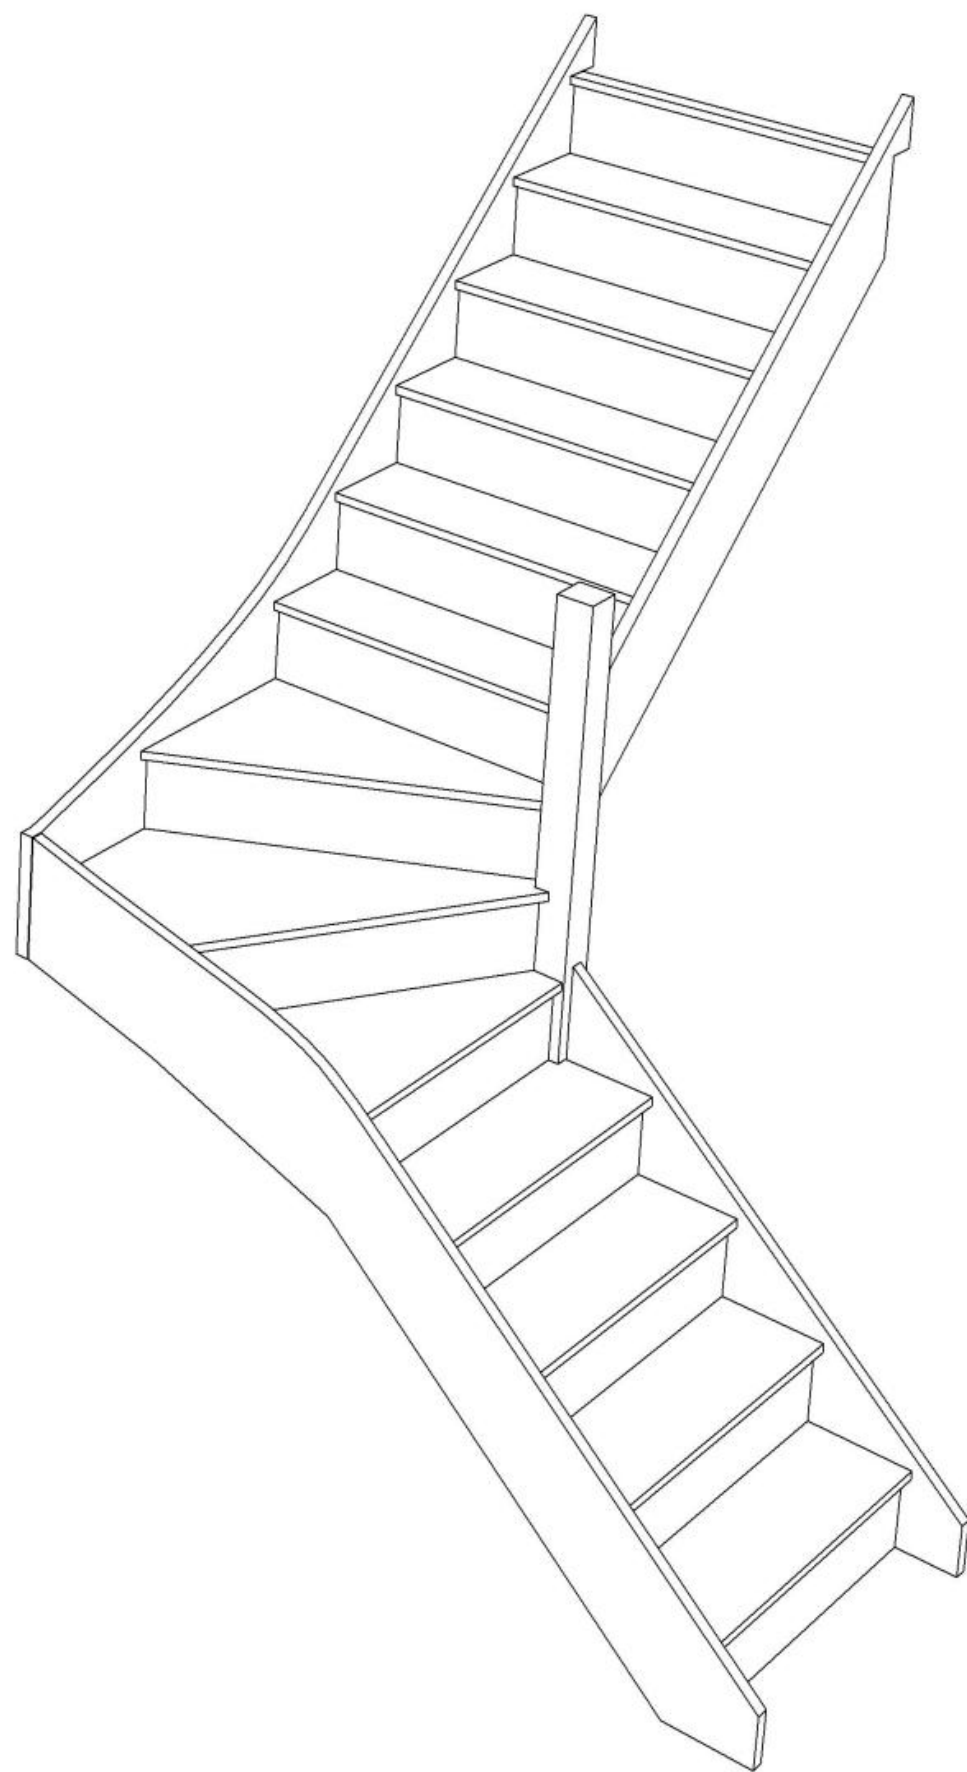

© 08090632B/11035

Stair:SW39N-RH

© 08090632B/11035

Stair Layouts-SW-13

SW39N-RH

Floor to floor height

2600.000 mm

Stair:S1W38N-RH

Stair Layouts-SW-13

S1W38N-RH

© 08/09/06/325/11035

Floor to floor height

2600.000 mm

STAIRPLAN

STAIRPLAN

Stair Layouts-SW-13

S2W37N-RH

Stair:S2W37N-RH

Floor to floor height

2600.000 mm

Stair Layouts-SW-13

S3W36N-RH

Stair:S3W36N-RH

Floor to floor height

2600.000 mm

© 08090632B/11035

© 08090632B/11035

Stair Layouts-SW-13

S4W35N-RH

Floor to floor height 2600.000 mm

Stair:S4W35N-RH

© 0809632B/11035