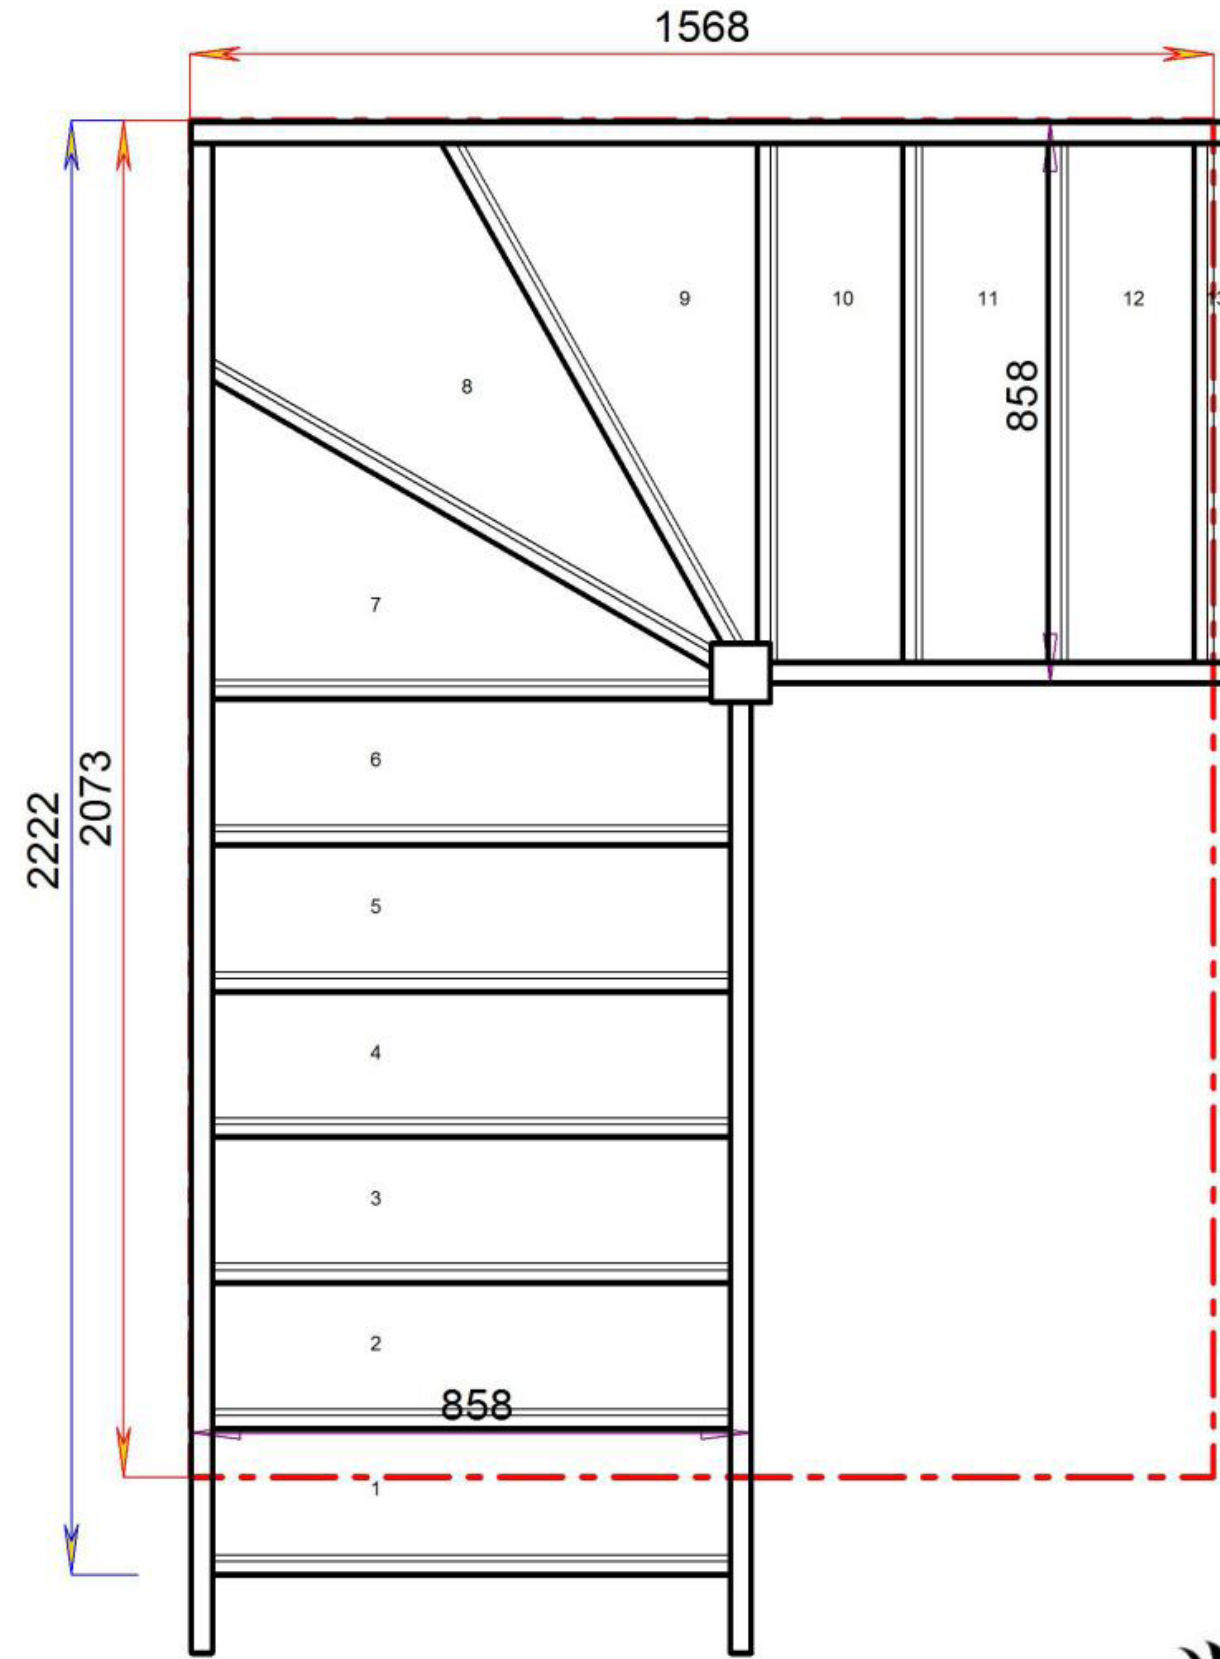

2600.000 mm

© 08090632B/11035

© 08090632B/11035

Stair Layouts-SW-13

S4W35N-RH

Floor to floor height 2600.000 mm

Stair:S4W35N-RH

© 0809632B/11035

© 0809632B/11035

Stair Layouts-SW-13

S5W34N-RH

Floor to floor height

2600.000 mm

Stair:S5W34N-RH

Stair:S6W33N-RH

Stair Layouts-SW-13

S6W33N-RH

Floor to floor height

2600.000 mm

Stair:S7W32N-RH

Stair Layouts-SW-13

S7W32N-RH

Floor to floor height

2600.000 mm

STAIRPLAN

© 08090632B/11035

Stair:S8W31N-RH

© 08090632B/11035

Stair Layouts-SW-13

S8W31N-RH

Floor to floor height

2600.000 mm