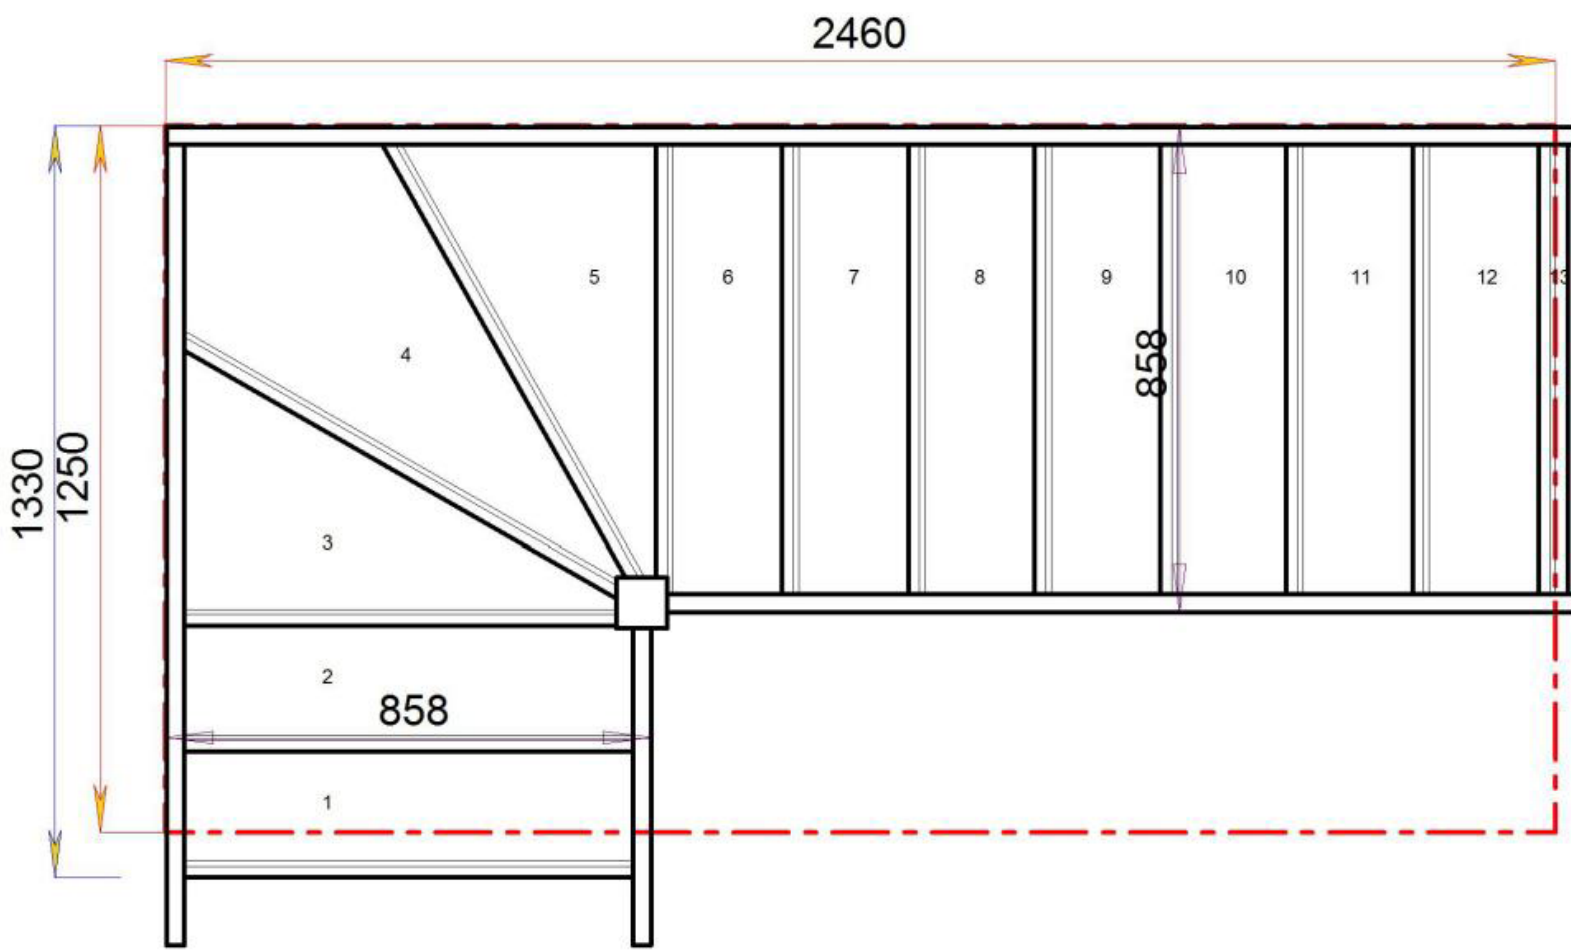

© 08090632B/11035

Stair:SW39N-RH

© 08090632B/11035

Stair Layouts-SW-13

SW39N-RH

Floor to floor height

2600.000 mm

Stair:S1W38N-RH

Stair Layouts-SW-13

S1W38N-RH

© 08/09/06/325/11035

Floor to floor height

2600.000 mm

STAIRPLAN

STAIRPLAN

Stair Layouts-SW-13

S2W37N-RH

Stair:S2W37N-RH

Floor to floor height

2600.000 mm

Stair Layouts-SW-13

S3W36N-RH

Stair:S3W36N-RH

Floor to floor height

2600.000 mm

© 08090632B/11035

© 08090632B/11035

Stair Layouts-SW-13

S4W35N-RH

Floor to floor height 2600.000 mm

Stair:S4W35N-RH

© 0809632B/11035