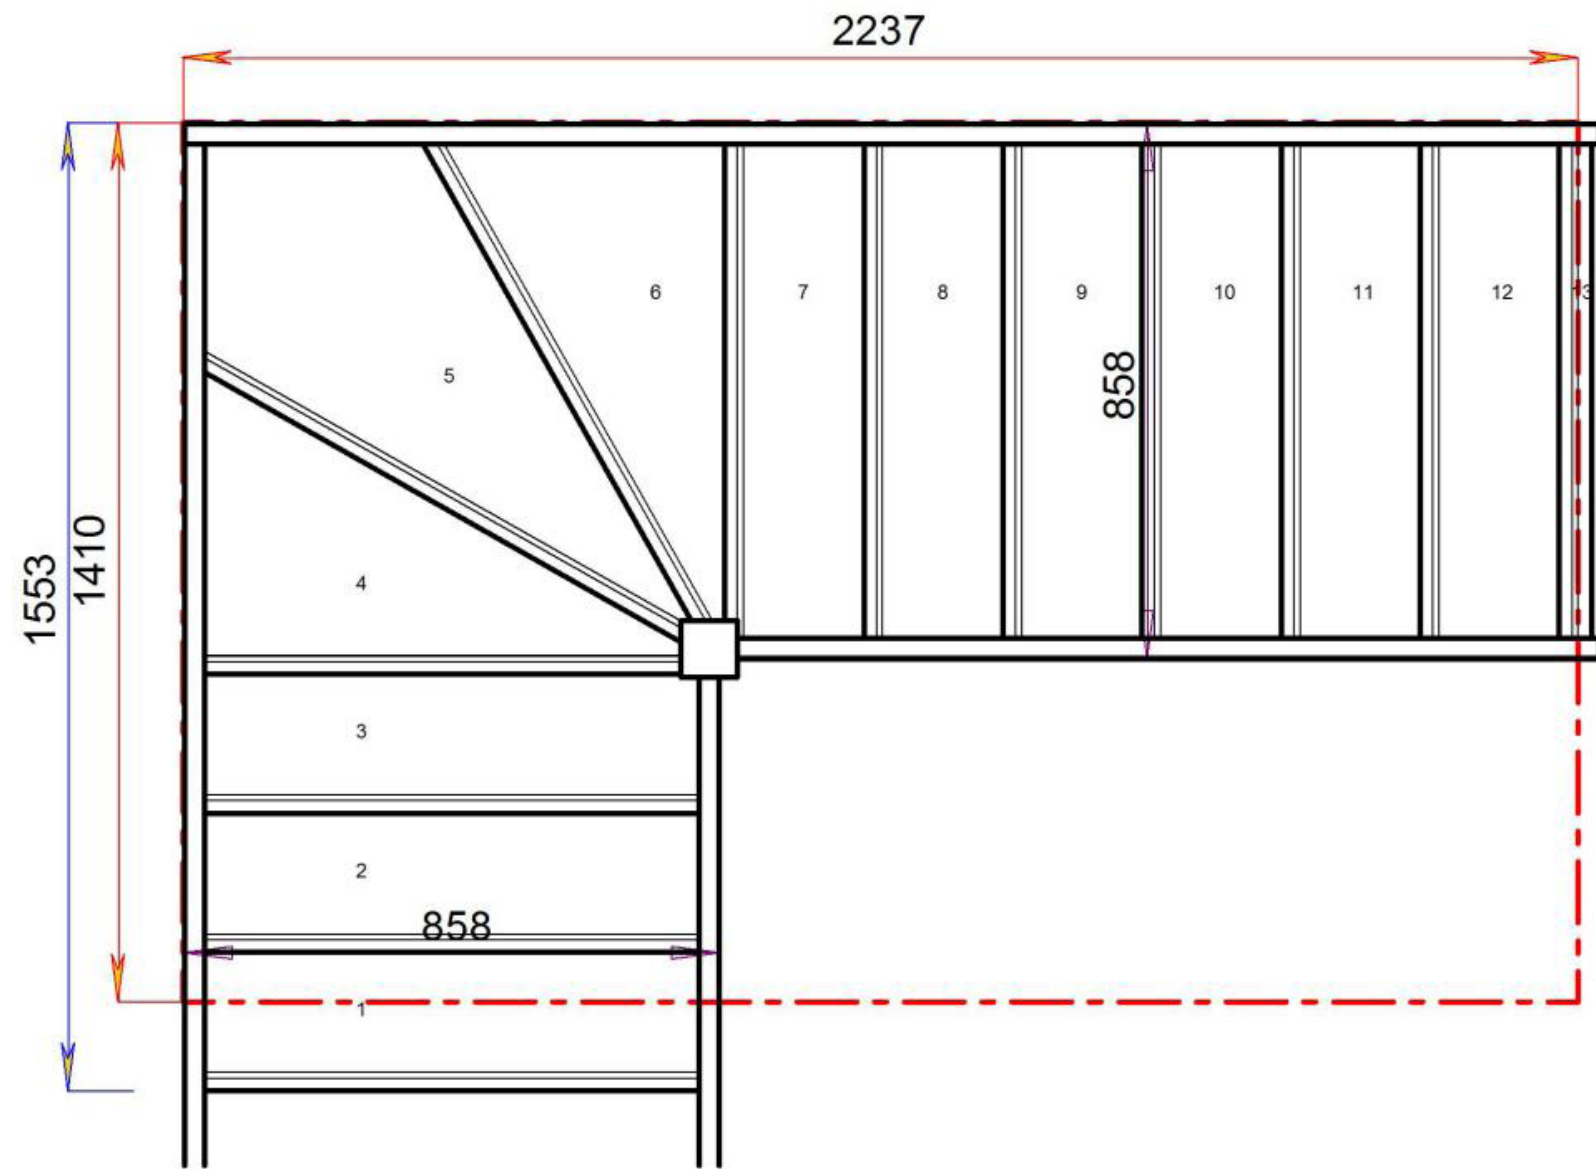

Stair Layouts-SW-13

S1W38N-RH

© 08/09/06/325/11035

Floor to floor height

2600.000 mm

STAIRPLAN

STAIRPLAN

Stair Layouts-SW-13

S2W37N-RH

Stair:S2W37N-RH

Floor to floor height

2600.000 mm

Stair Layouts-SW-13

S3W36N-RH

Stair:S3W36N-RH

Floor to floor height

2600.000 mm

© 08090632B/11035

© 08090632B/11035

Stair Layouts-SW-13

S4W35N-RH

Floor to floor height 2600.000 mm

Stair:S4W35N-RH

© 0809632B/11035

© 0809632B/11035

Stair Layouts-SW-13

S5W34N-RH

Floor to floor height

2600.000 mm

Stair:S5W34N-RH

Stair:S6W33N-RH

Stair Layouts-SW-13