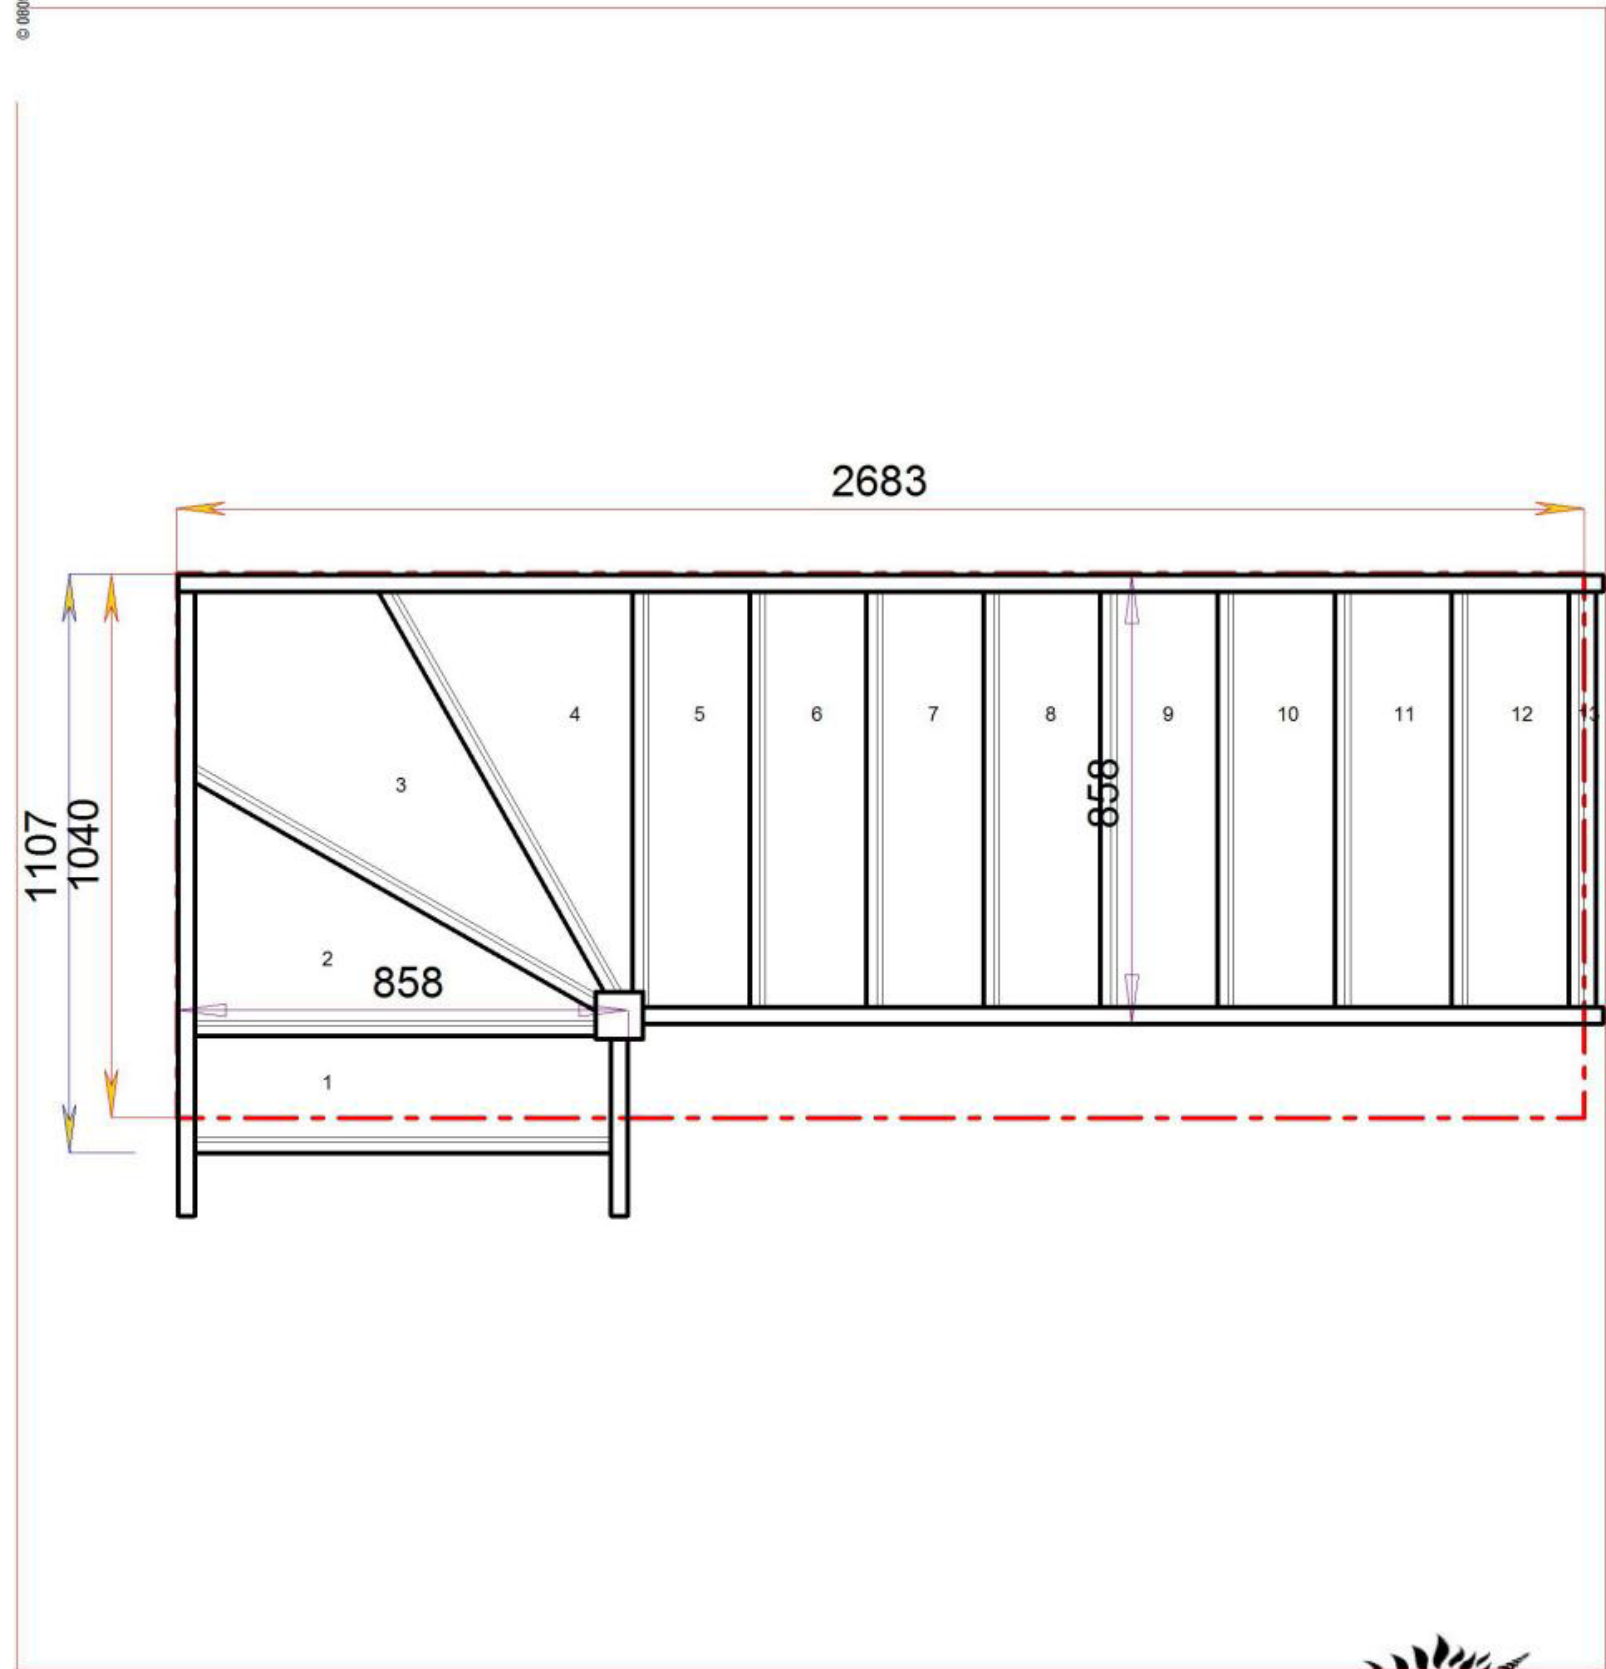

© 08090632B/11035

Stair:SW39N-RH

© 08090632B/11035

Stair Layouts-SW-13

SW39N-RH

Floor to floor height

2600.000 mm

Stair:S1W38N-RH

Stair Layouts-SW-13

S1W38N-RH

© 08/09/06/325/11035

Floor to floor height

2600.000 mm

STAIRPLAN

STAIRPLAN

Stair Layouts-SW-13

S2W37N-RH

Stair:S2W37N-RH

Floor to floor height

2600.000 mm

Stair Layouts-SW-13

S3W36N-RH

Stair:S3W36N-RH

Floor to floor height

2600.000 mm

© 08090632B/11035

© 08090632B/11035

Stair Layouts-SW-13

S4W35N-RH

Floor to floor height 2600.000 mm

Stair:S4W35N-RH

© 0809632B/11035