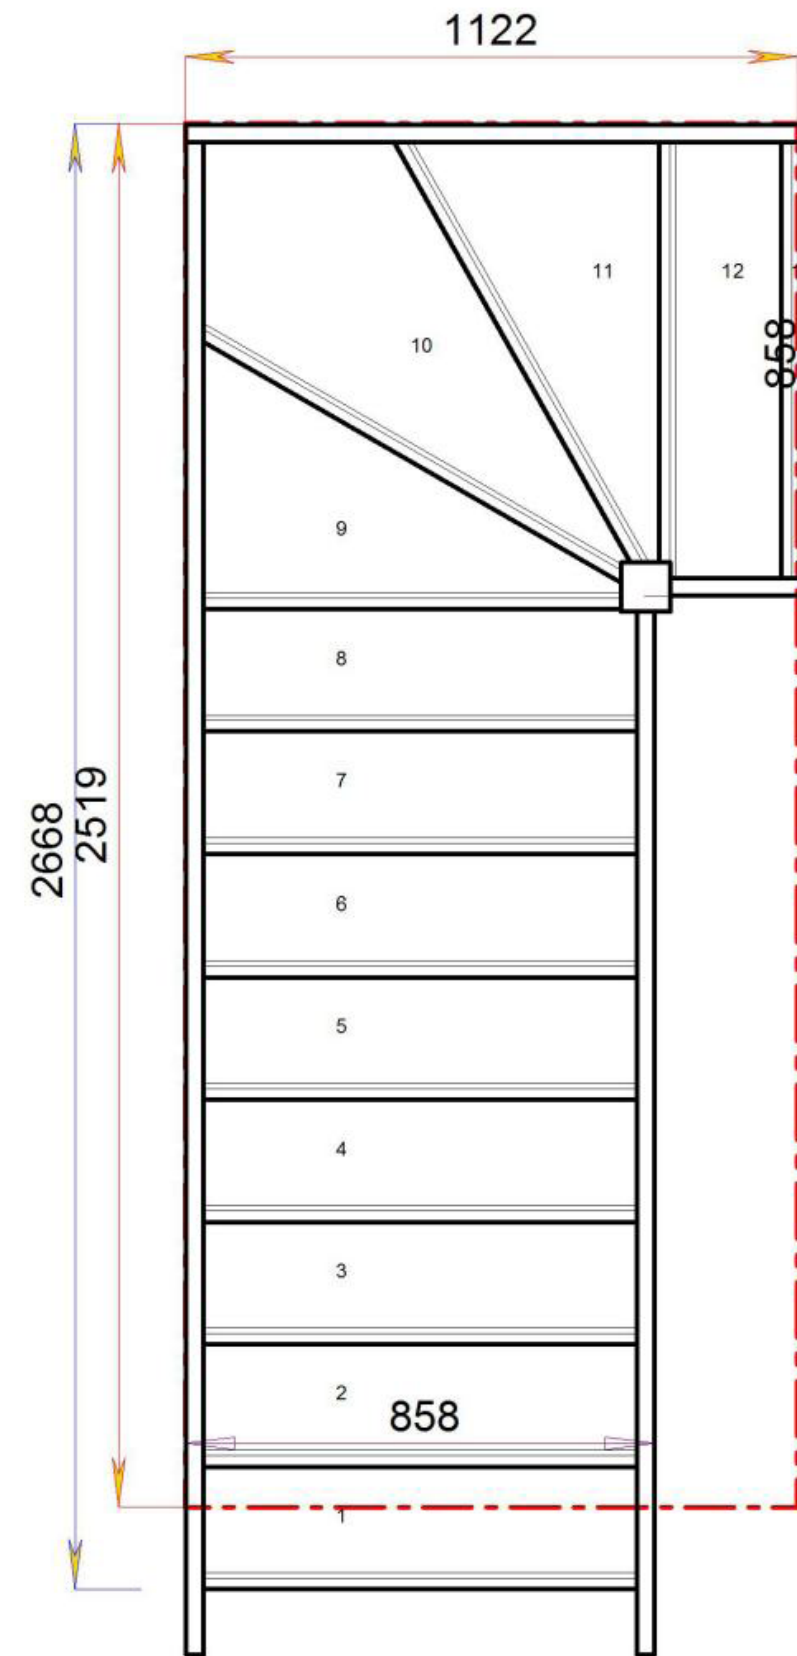

2600.000 mm

© 08090632B/11035

© 08090632B/11035

Stair Layouts-SW-13

S4W35N-RH

Floor to floor height 2600.000 mm

Stair:S4W35N-RH

© 0809632B/11035

S6W33N-RH

Floor to floor height

2600.000 mm

Stair:S7W32N-RH

Stair Layouts-SW-13

S7W32N-RH

Floor to floor height

2600.000 mm

STAIRPLAN

© 08090632B/11035

Stair:S8W31N-RH

© 08090632B/11035

Stair Layouts-SW-13

S8W31N-RH

Floor to floor height

2600.000 mm

© 08090632B/11035

© 08090632B/11035

Stair Layouts-SW-13

S9W3N-RH

Floor to floor height

2600.000 mm

Stair:S9W3N-RH