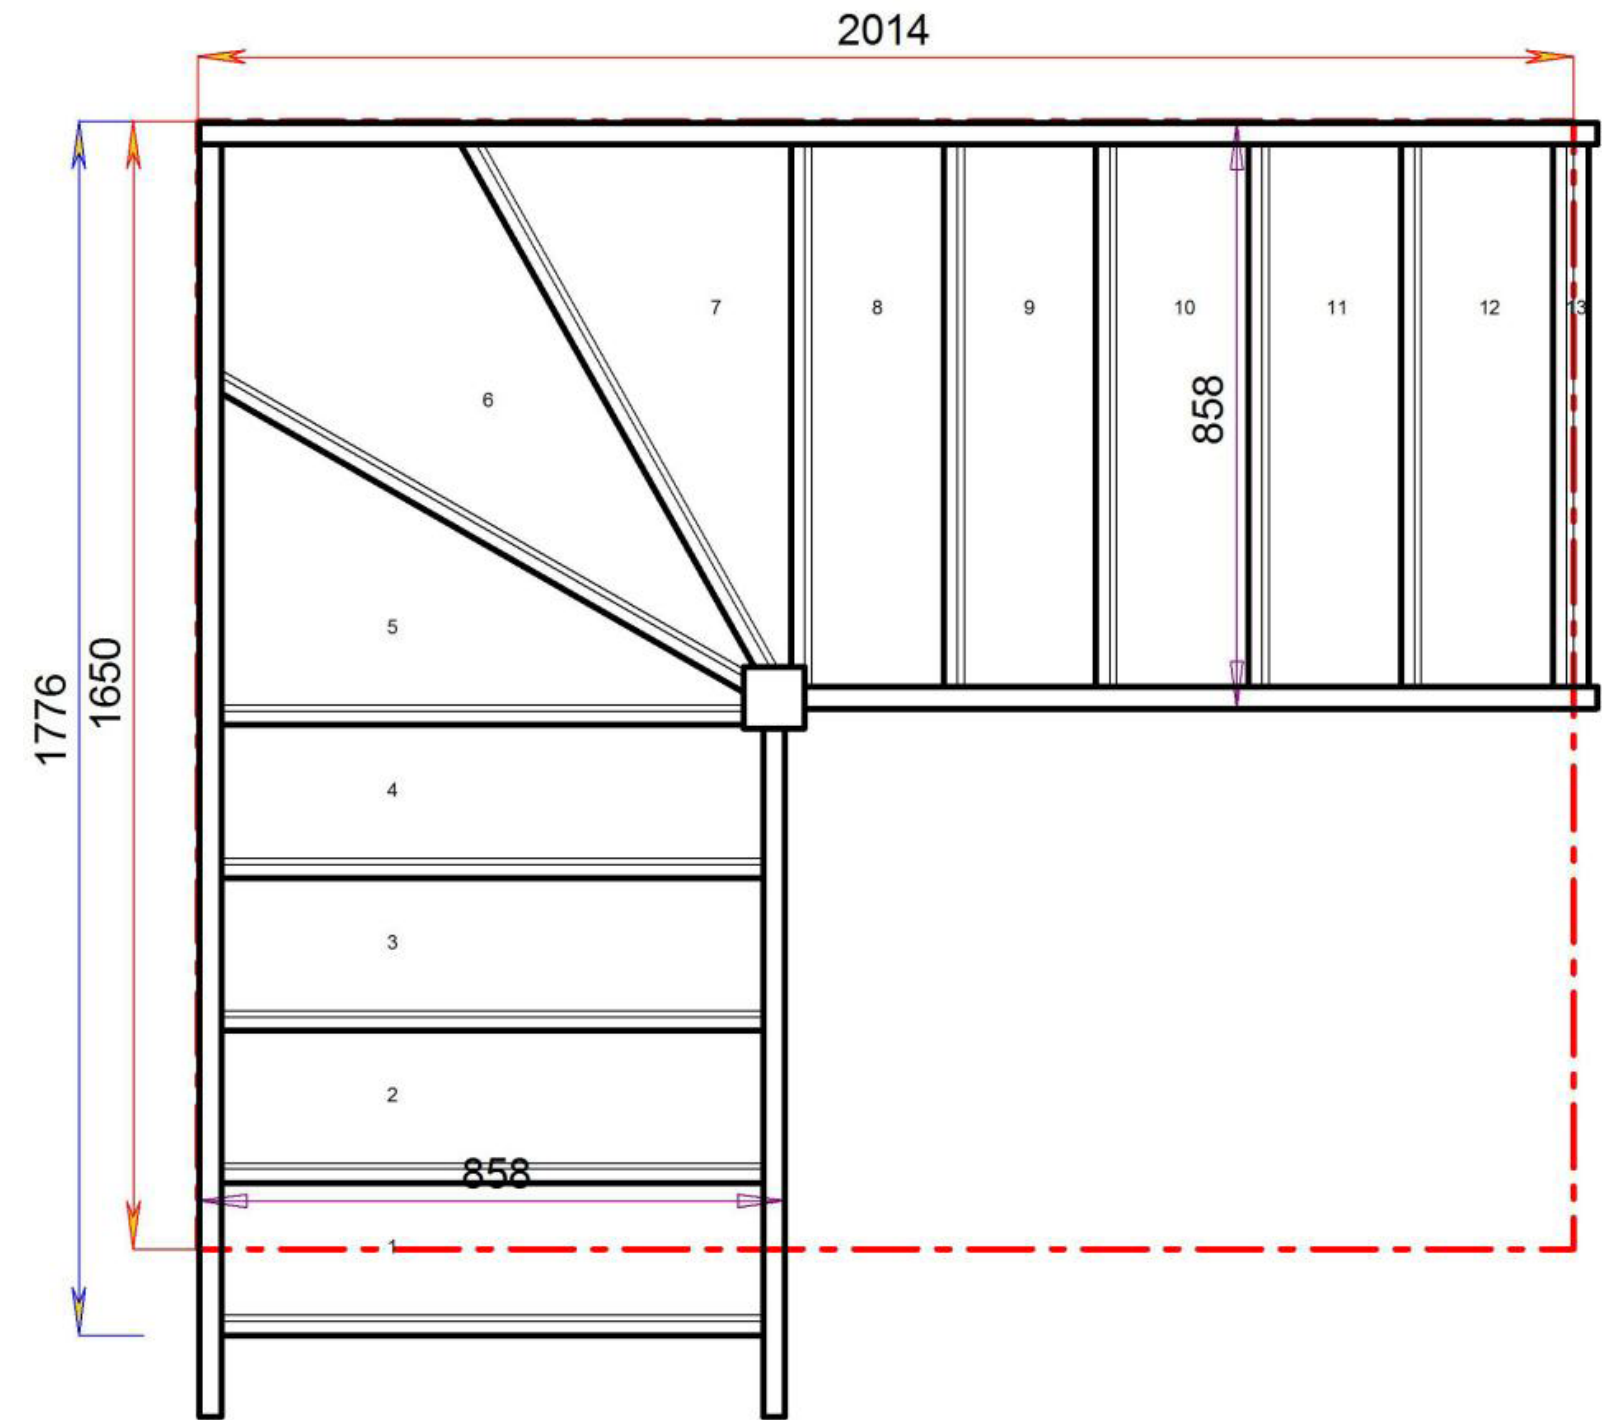

S2W37N-RH

Stair:S2W37N-RH

Floor to floor height

2600.000 mm

Stair Layouts-SW-13

S3W36N-RH

Stair:S3W36N-RH

Floor to floor height

2600.000 mm

© 08090632B/11035

© 08090632B/11035

Stair Layouts-SW-13

S4W35N-RH

Floor to floor height 2600.000 mm

Stair:S4W35N-RH

© 0809632B/11035

© 0809632B/11035

Stair Layouts-SW-13

S5W34N-RH

Floor to floor height

2600.000 mm

Stair:S5W34N-RH

Stair:S6W33N-RH

Stair Layouts-SW-13

S6W33N-RH

Floor to floor height

2600.000 mm

Stair:S7W32N-RH

Stair Layouts-SW-13

S7W32N-RH

Floor to floor height

2600.000 mm