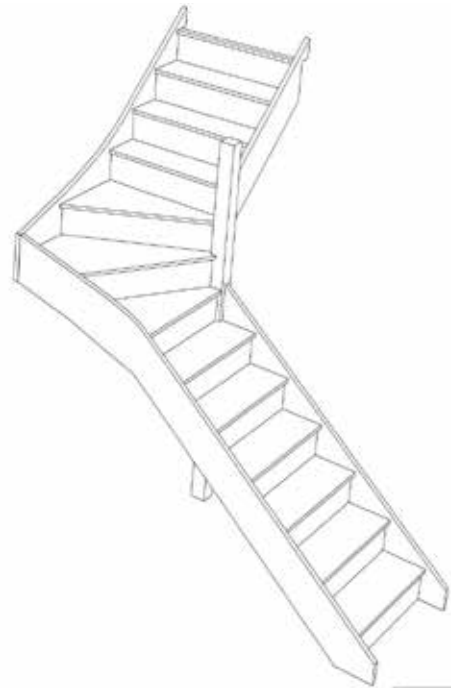

STAIRPLAN

Right Hand Single Winder Staircases - Plan Layouts - No Handrails (3 Kite Winder)

Stair:SW39N-RH

Stair:S1W38N-RH

Stair:S2W37N-RH

Stair:S3W36N-RH

Stair:S4W35N-RH

Stair:S5W34N-RH

Stair:S6W33N-RH

Stair:S7W32N-RH

Stair:S8W31N-RH

Stair:S9W3N-RH

Standard Width Trade Range Models can be [ordered online](#), for all other [stair models](#) and custom sizing contact us for a quotation.

sales@stairplan.com
01952 608853

© 08090632B/11035

Stair:SW39N-RH

© 08090632B/11035

Stair Layouts-SW-13

SW39N-RH

Floor to floor height

2600.000 mm

Stair:S1W38N-RH