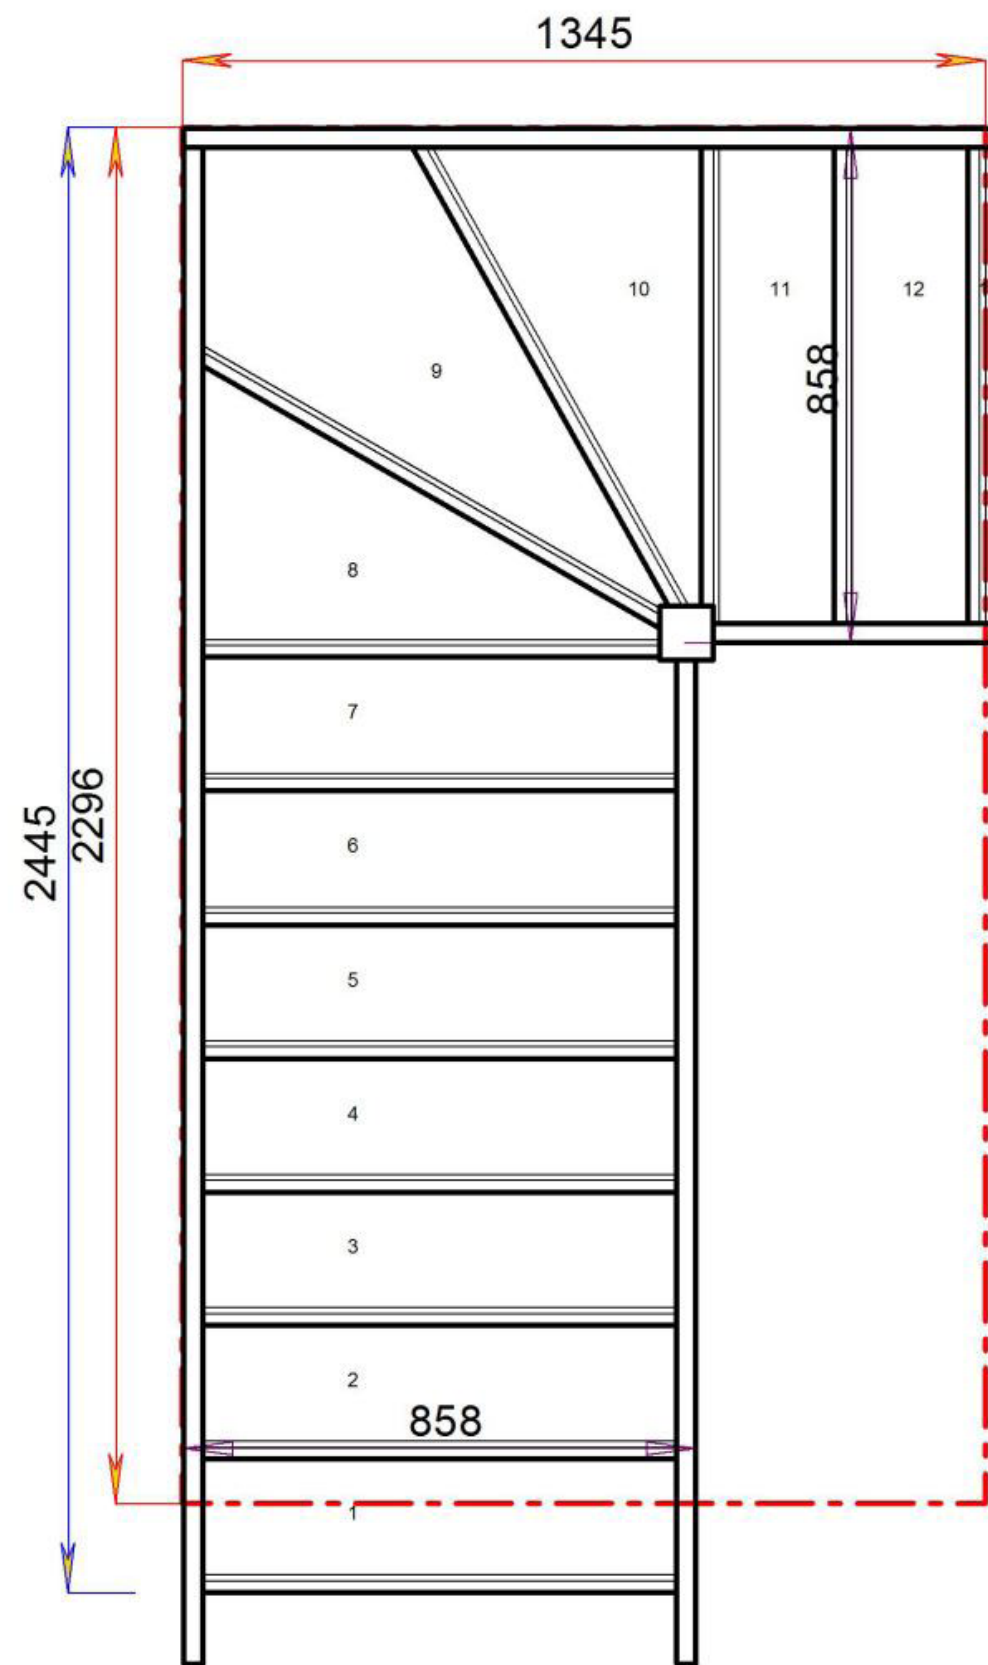

2600.000 mm

© 08090632B/11035

© 08090632B/11035

Stair Layouts-SW-13

S4W35N-RH

Floor to floor height 2600.000 mm

Stair:S4W35N-RH

© 0809632B/11035

© 0809632B/11035

Stair Layouts-SW-13

S5W34N-RH

Floor to floor height

2600.000 mm

Stair:S5W34N-RH

Stair:S6W33N-RH

Stair Layouts-SW-13

S6W33N-RH

Floor to floor height

2600.000 mm

Stair:S7W32N-RH

Stair Layouts-SW-13

S7W32N-RH

Floor to floor height

2600.000 mm

STAIRPLAN

© 08090632B/11035

Stair:S8W31N-RH

© 08090632B/11035

Stair Layouts-SW-13

S8W31N-RH

Floor to floor height

2600.000 mm