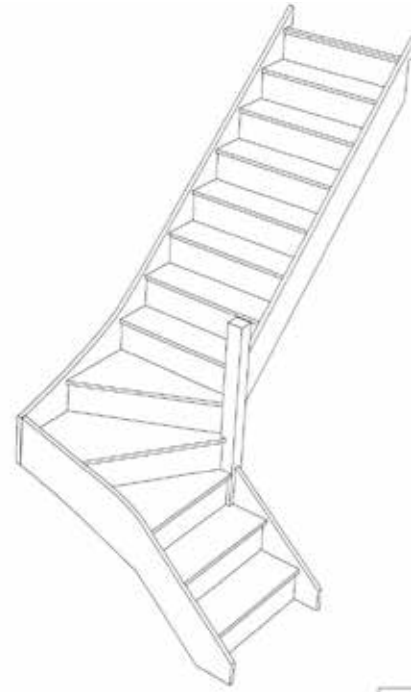

STAIRPLAN

Right Hand Single Winder Staircases - Plan Layouts - No Handrails (3 Kite Winder)

Stair:SW39N-RH

Stair:S1W38N-RH

Stair:S2W37N-RH

Stair:S3W36N-RH

Stair:S4W35N-RH

Stair:S5W34N-RH

Stair:S6W33N-RH

Stair:S7W32N-RH

Stair:S8W31N-RH

Stair:S9W3N-RH

Standard Width Trade Range Models can be [ordered online](#), for all other [stair models](#) and custom sizing contact us for a quotation.

sales@stairplan.com
01952 608853

© 08090632B/11035

Stair:SW39N-RH

© 08090632B/11035

Stair Layouts-SW-13

SW39N-RH

Floor to floor height

2600.000 mm

Stair:S1W38N-RH