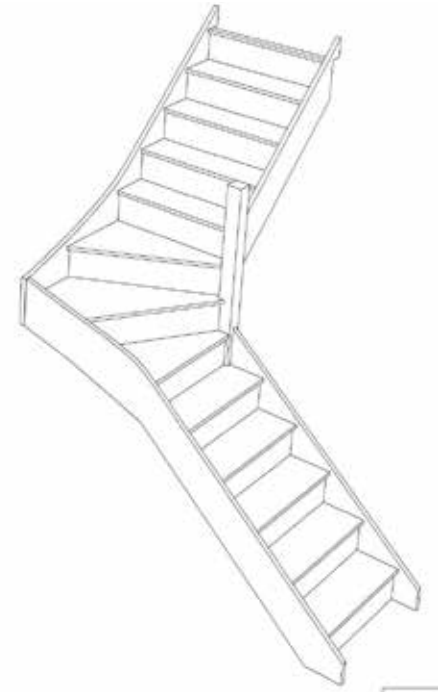

STAIRPLAN

Right Hand Single Winder Staircases - Plan Layouts - No Handrails (3 Kite Winder)

Stair:SW39N-RH

Stair:S1W38N-RH

Stair:S2W37N-RH

Stair:S3W36N-RH

Stair:S4W35N-RH

Stair:S5W34N-RH

Stair:S6W33N-RH

Stair:S7W32N-RH

Stair:S8W31N-RH

Stair:S9W3N-RH

Standard Width Trade Range Models can be [ordered online](#), for all other [stair models](#) and custom sizing contact us for a quotation.

sales@stairplan.com
01952 608853

© 08090632B/11035

Stair:SW39N-RH

© 08090632B/11035

Stair Layouts-SW-13

SW39N-RH

Floor to floor height

2600.000 mm

Stair:S1W38N-RH