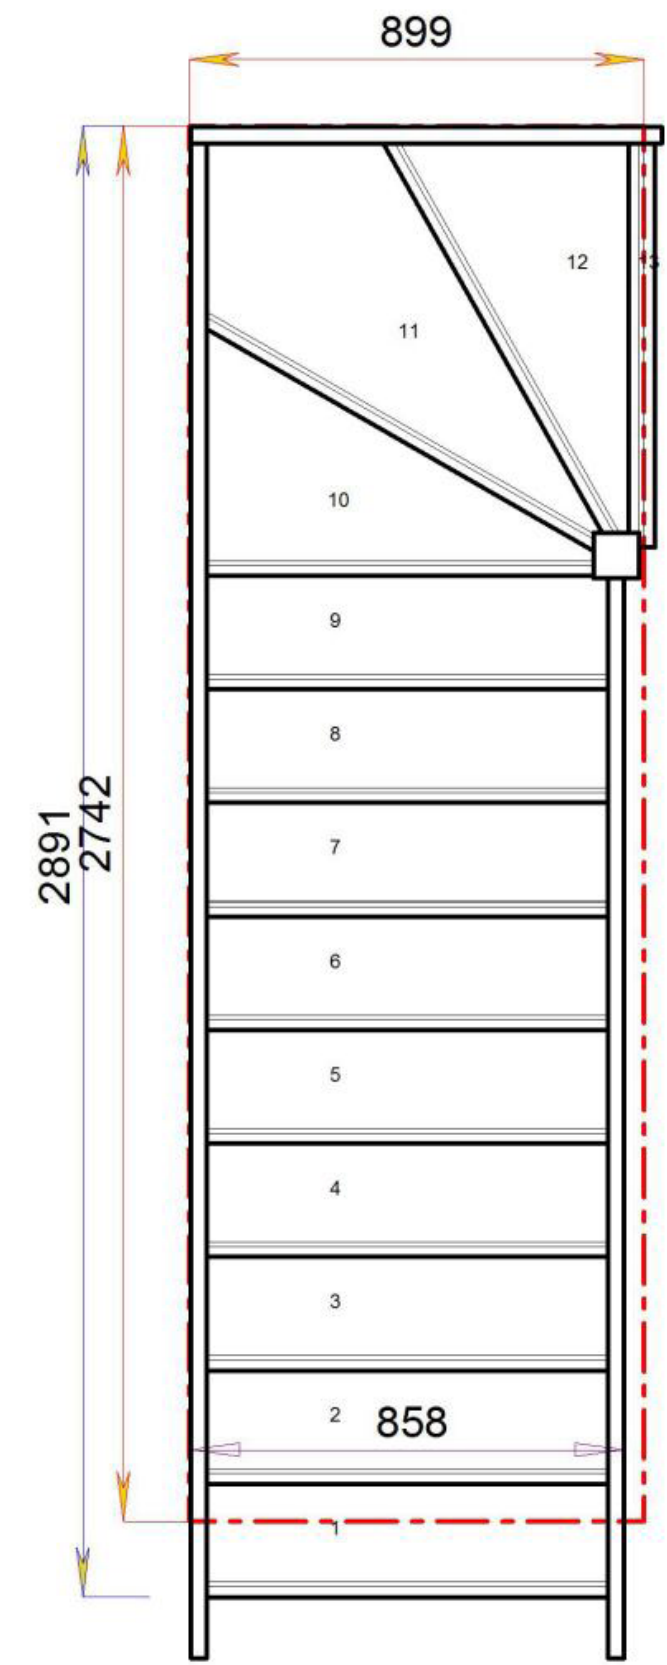

2600.000 mm

© 08090632B/11035

© 08090632B/11035

Stair Layouts-SW-13

S4W35N-RH

Floor to floor height 2600.000 mm

Stair:S4W35N-RH

© 0809632B/11035

S6W33N-RH

Floor to floor height

2600.000 mm

Stair:S7W32N-RH

Stair Layouts-SW-13

S7W32N-RH

Floor to floor height

2600.000 mm

STAIRPLAN

© 08090632B/11035

Stair:S8W31N-RH

© 08090632B/11035

Stair Layouts-SW-13

S8W31N-RH

Floor to floor height

2600.000 mm

© 08090632B/11035

© 08090632B/11035

Stair Layouts-SW-13

S9W3N-RH

Floor to floor height

2600.000 mm

Stair:S9W3N-RH