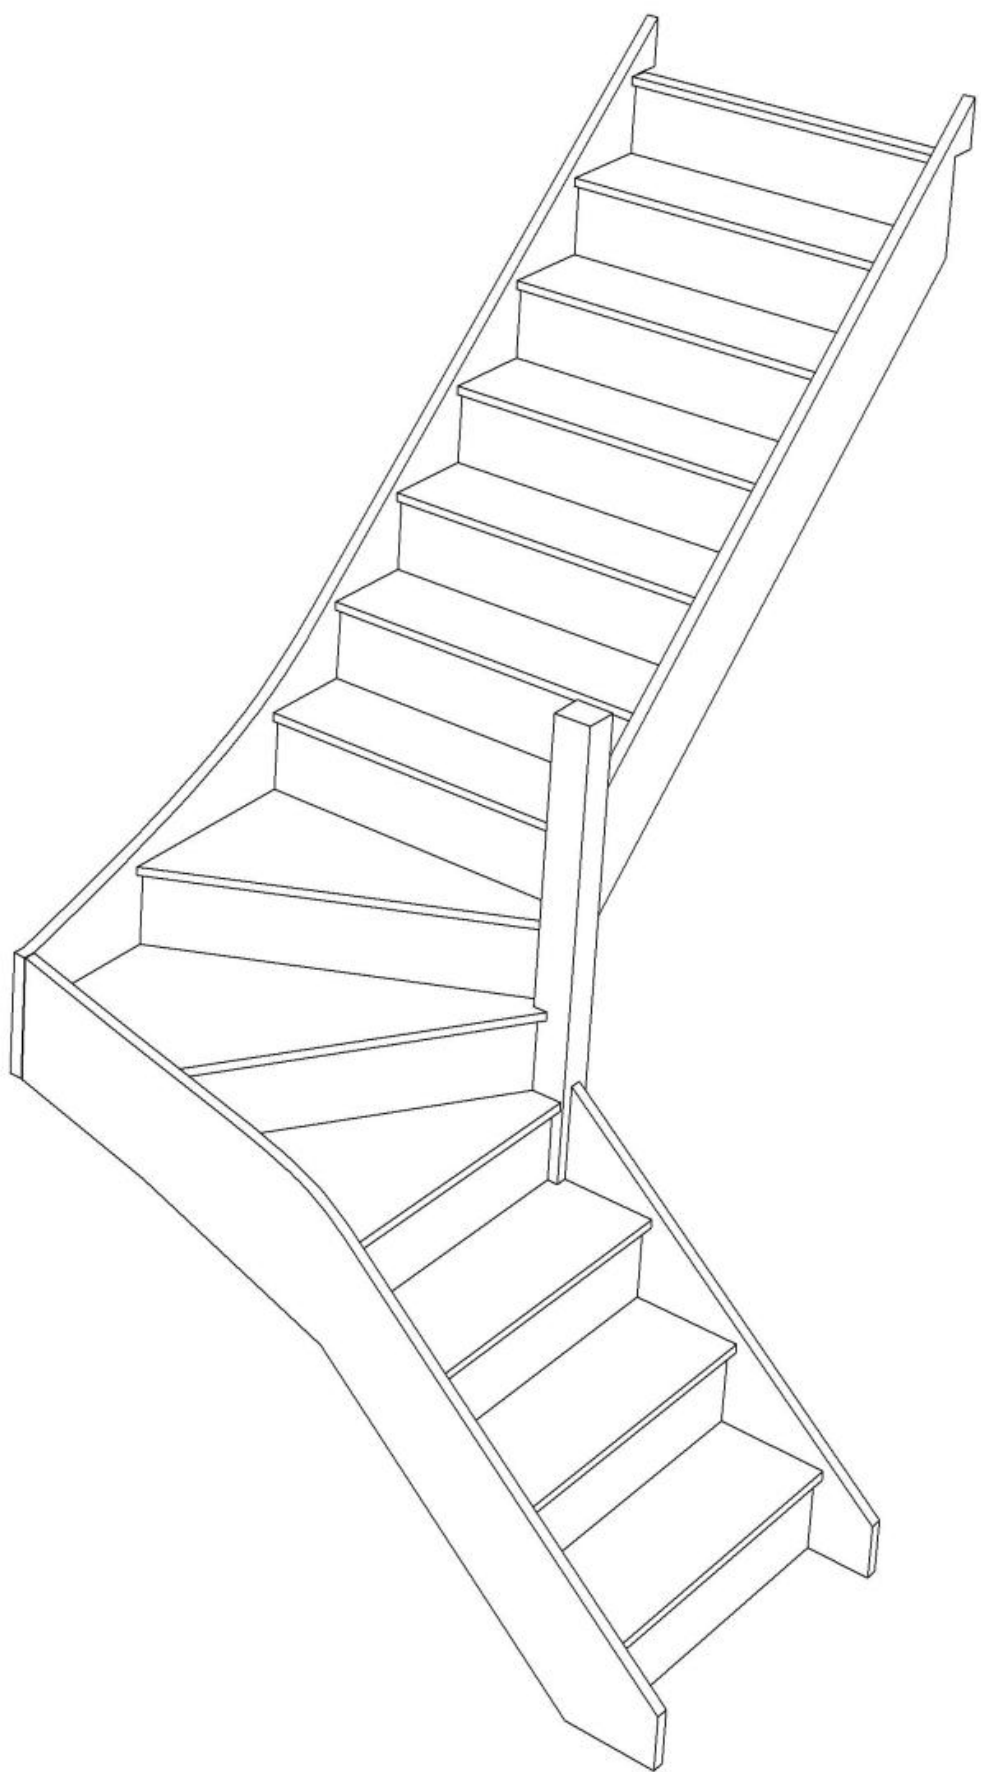

© 08090632B/11035

Stair:SW39N-RH

© 08090632B/11035

Stair Layouts-SW-13

SW39N-RH

Floor to floor height

2600.000 mm

Stair:S1W38N-RH

Stair Layouts-SW-13

S1W38N-RH

© 08/09/06/325/11035

Floor to floor height

2600.000 mm

STAIRPLAN

STAIRPLAN

Stair Layouts-SW-13

S2W37N-RH

Stair:S2W37N-RH

Floor to floor height

2600.000 mm

Stair Layouts-SW-13

S3W36N-RH

Stair:S3W36N-RH

Floor to floor height

2600.000 mm

© 08090632B/11035

© 08090632B/11035

Stair Layouts-SW-13

S4W35N-RH

Floor to floor height 2600.000 mm

Stair:S4W35N-RH

© 0809632B/11035