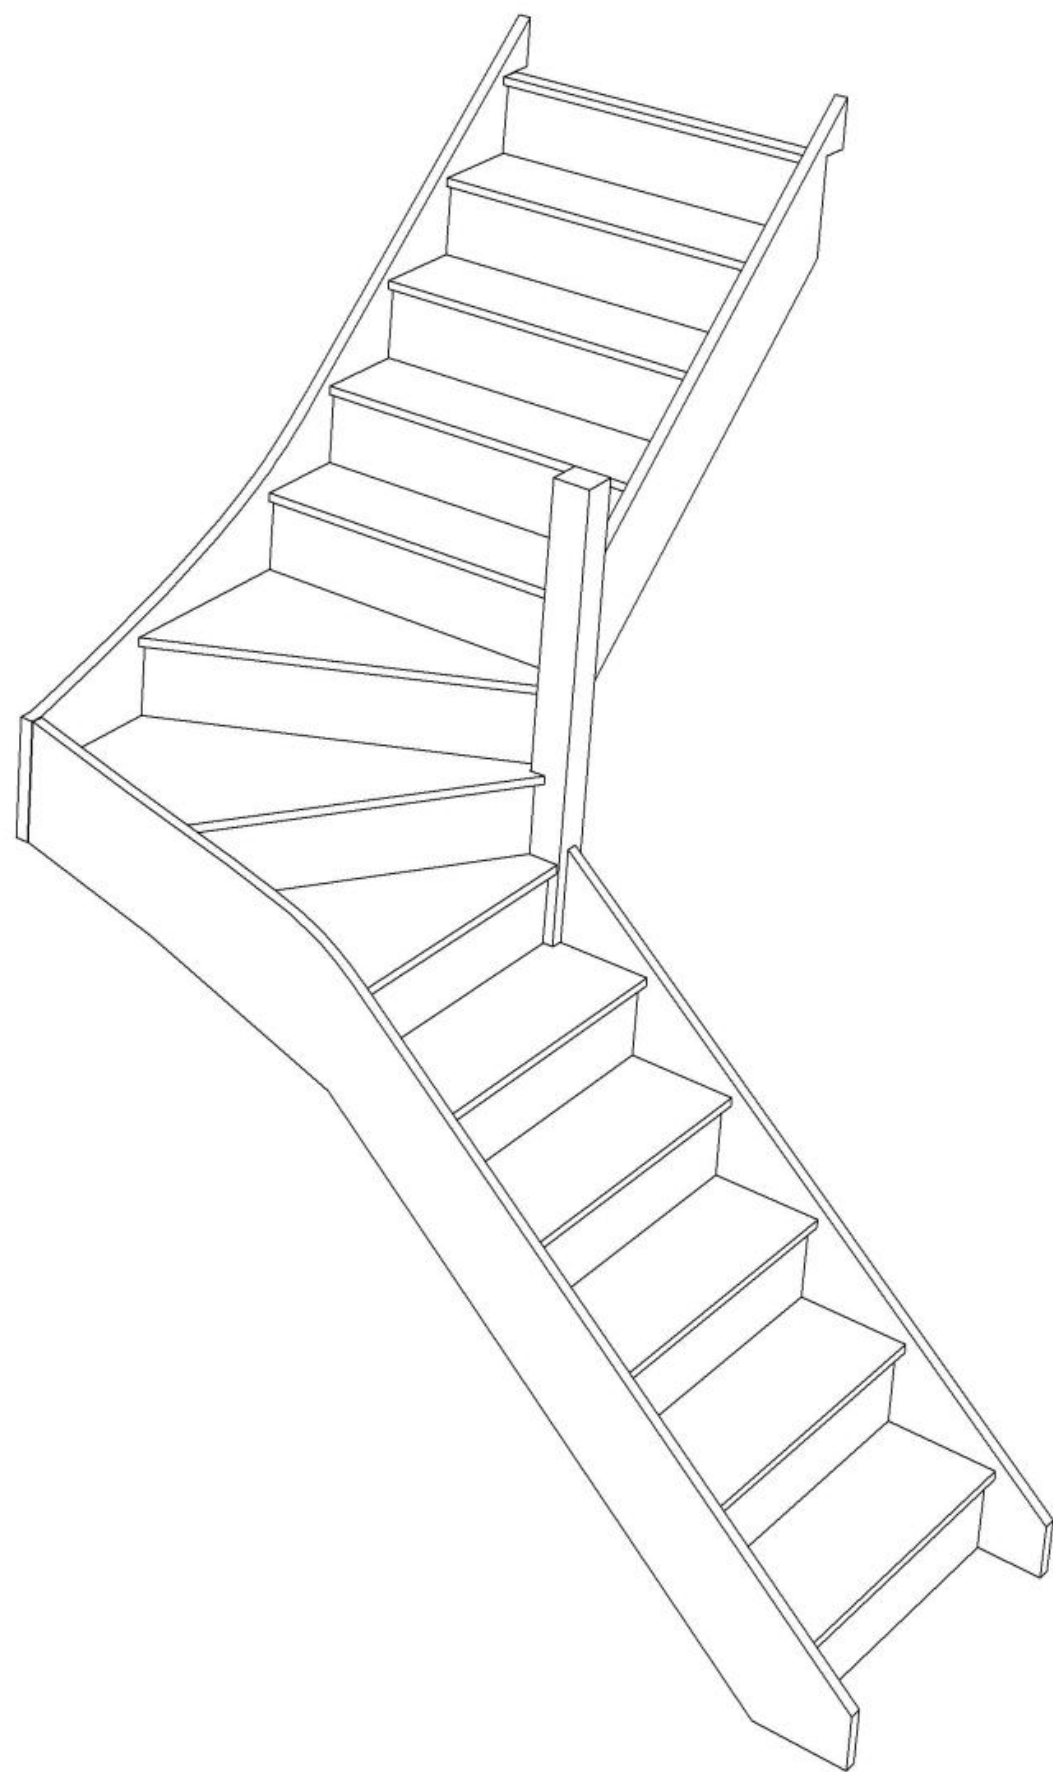

2600.000 mm

© 08090632B/11035

© 08090632B/11035

Stair Layouts-SW-13

S4W35N-RH

Floor to floor height 2600.000 mm

Stair:S4W35N-RH

© 0809632B/11035