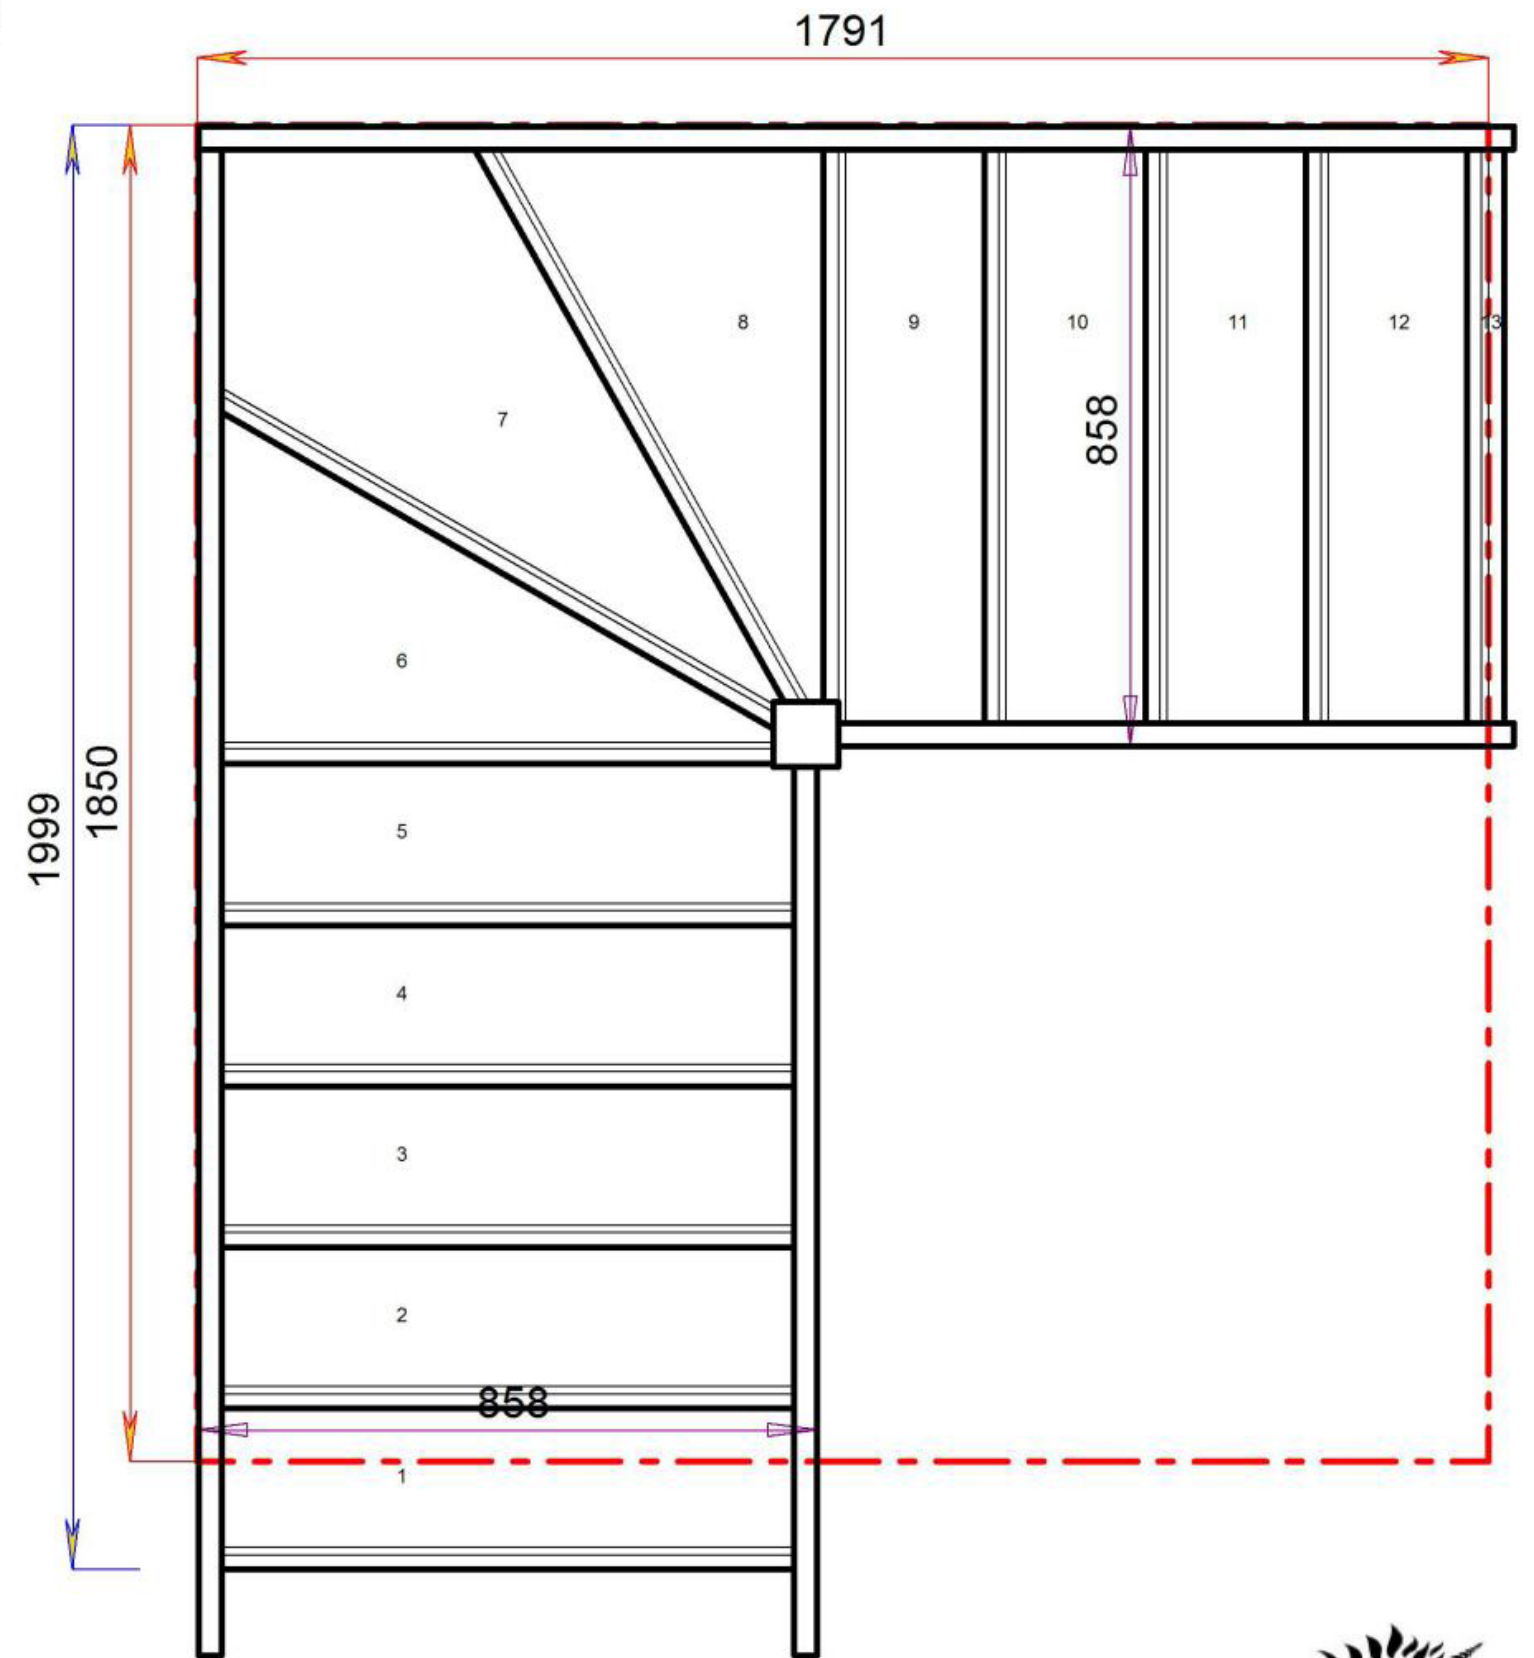

S2W37N-RH

Stair:S2W37N-RH

Floor to floor height

2600.000 mm

Stair Layouts-SW-13

S3W36N-RH

Stair:S3W36N-RH

Floor to floor height

2600.000 mm

© 08090632B/11035

© 08090632B/11035

Stair Layouts-SW-13

S4W35N-RH

Floor to floor height 2600.000 mm

Stair:S4W35N-RH

© 0809632B/11035

© 0809632B/11035

Stair Layouts-SW-13

S5W34N-RH

Floor to floor height

2600.000 mm

Stair:S5W34N-RH

Stair:S6W33N-RH

Stair Layouts-SW-13

S6W33N-RH

Floor to floor height

2600.000 mm

Stair:S7W32N-RH

Stair Layouts-SW-13

S7W32N-RH

Floor to floor height

2600.000 mm