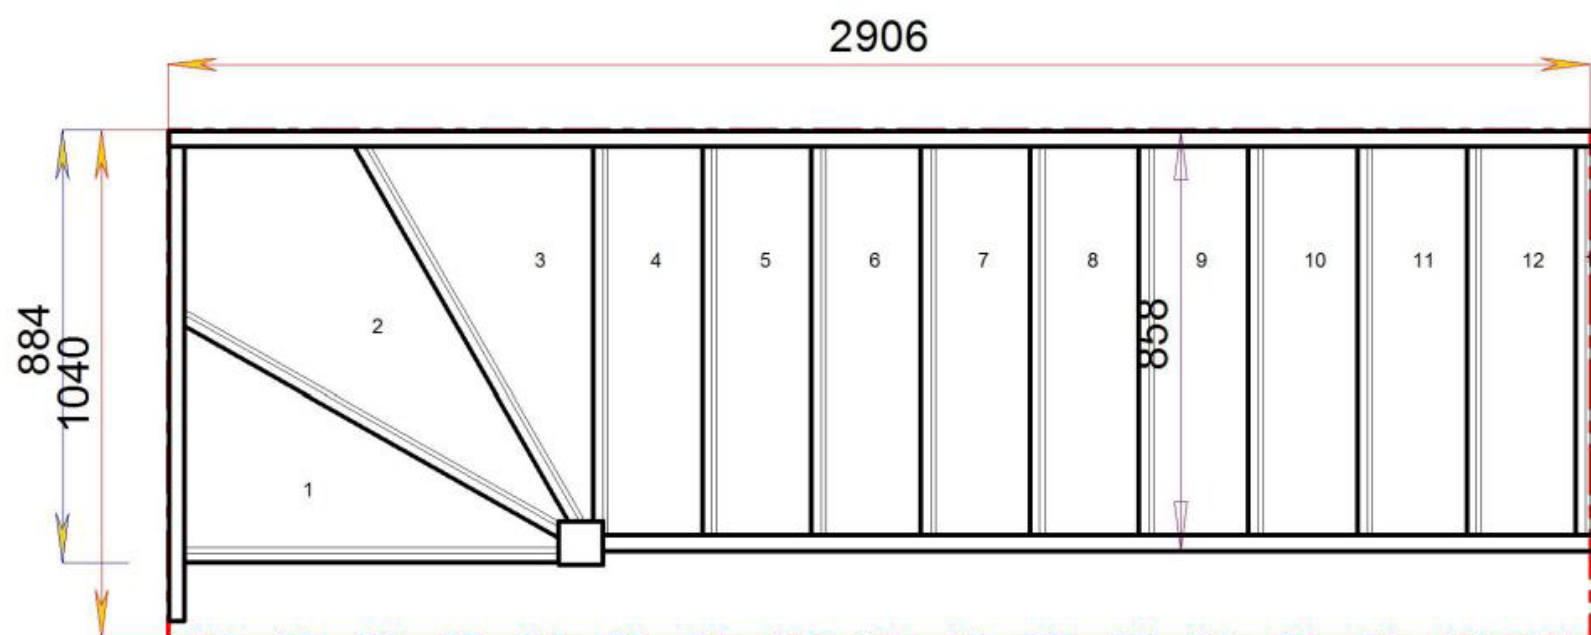

© 08090632B/11035

Stair:SW39N-RH

© 08090632B/11035

Stair Layouts-SW-13

SW39N-RH

Floor to floor height

2600.000 mm

Stair:S1W38N-RH

Stair Layouts-SW-13

S1W38N-RH

© 08/09/06/325/11035

Floor to floor height

2600.000 mm

STAIRPLAN

STAIRPLAN

Stair Layouts-SW-13

S2W37N-RH

Stair:S2W37N-RH

Floor to floor height

2600.000 mm

Stair Layouts-SW-13

S3W36N-RH

Stair:S3W36N-RH

Floor to floor height

2600.000 mm

© 08090632B/11035

© 08090632B/11035

Stair Layouts-SW-13

S4W35N-RH

Floor to floor height 2600.000 mm

Stair:S4W35N-RH

© 0809632B/11035