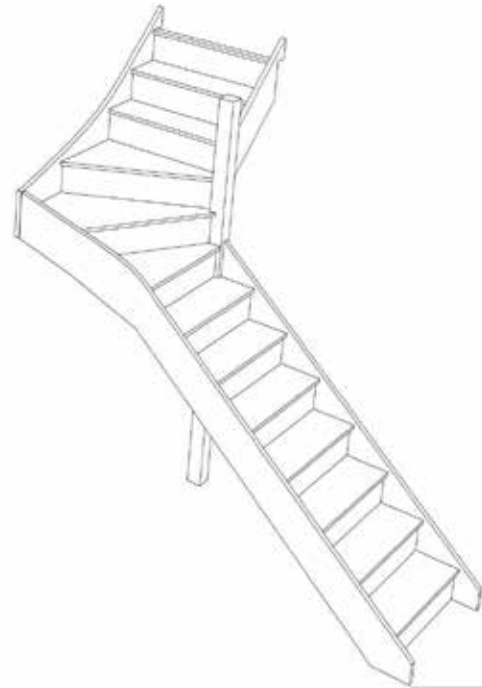

STAIRPLAN

Right Hand Single Winder Staircases - Plan Layouts - No Handrails (3 Kite Winder)

Stair:SW39N-RH

Stair:S1W38N-RH

Stair:S2W37N-RH

Stair:S3W36N-RH

Stair:S4W35N-RH

Stair:S5W34N-RH

Stair:S6W33N-RH

Stair:S7W32N-RH

Stair:S8W31N-RH

Stair:S9W3N-RH

Standard Width Trade Range Models can be [ordered online](#), for all other [stair models](#) and custom sizing contact us for a quotation.

sales@stairplan.com
01952 608853

© 08090632B/11035

Stair:SW39N-RH

© 08090632B/11035

Stair Layouts-SW-13

SW39N-RH

Floor to floor height

2600.000 mm

Stair:S1W38N-RH